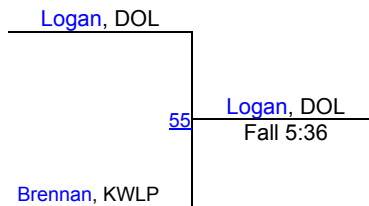

MCM Girls Invitational 2022-2023

154

Round 1

Round 2

Round 3

WRESTLERS

Cecilia Anderson, BRHE, 0-2, 10

Elena Brennan, KWLP, 1-1, 10

Kyla Logan, DOL, 3-0, 10

Kyla Logan, DOL, 3-0, 10

1ST

Elena Brennan, KWLP, 1-1, 10

2ND

Cecilia Anderson, BRHE, 0-2, 10

3RD