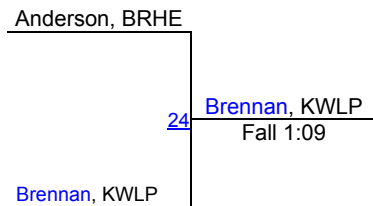

MCM Girls Invitational 2022-2023

154

Round 1

Round 2

Round 3

WRESTLERS

Cecilia Anderson, BRHE, 0-2, 10

Elena Brennan, KWLP, 1-1, 10

Kyla Logan, DOL, 3-0, 10

Kyla Logan, DOL, 3-0, 10

1ST

Elena Brennan, KWLP, 1-1, 10

2ND

Cecilia Anderson, BRHE, 0-2, 10

3RD