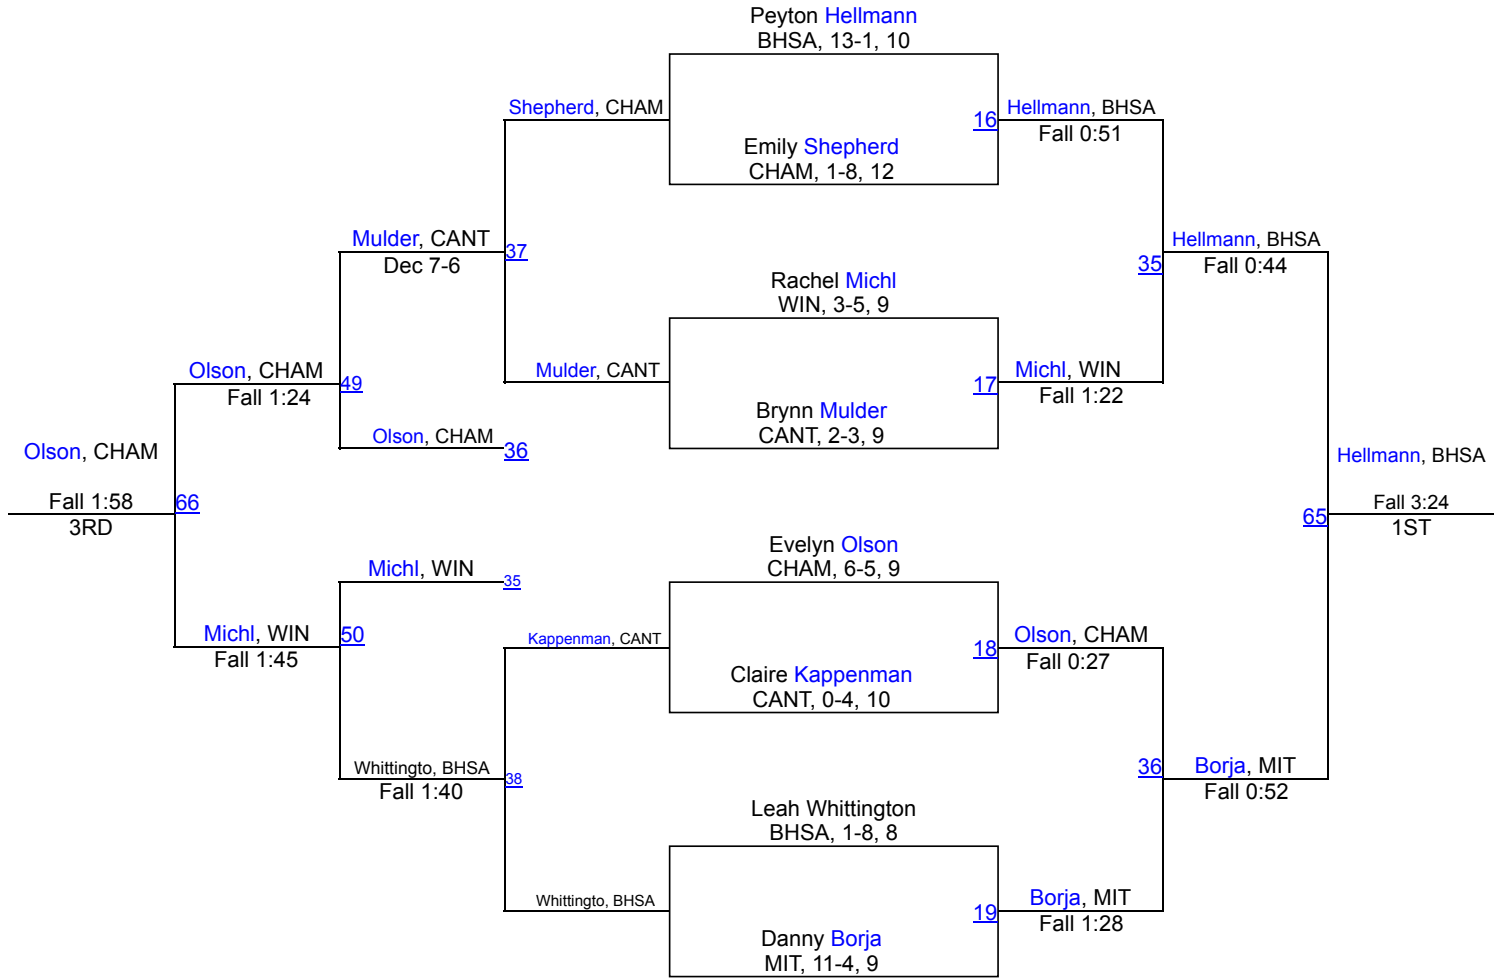

MCM Girls Invitational 2022-2023