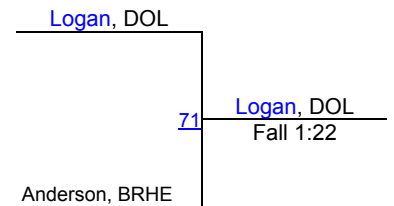

Round 2

Round 3

WRESTLERS

Cecilia Anderson, BRHE, 0-2, 10

Elena Brennan, KWLP, 1-1, 10

Kyla Logan, DOL, 3-0, 10

Kyla Logan, DOL, 3-0, 10

1ST