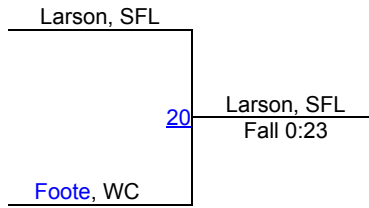

132

2022 Rider Girls Invitational

154

2022 Rider Girls Invitational

285

Round 1

Round 2

Round 3

WRESTLERS

Alissa Ault, SFJ, 0-2, 9

Allison Foote, WC, 1-1, 11

Maria Larson, SFL, 2-0, 11

Maria Larson, SFL, 2-0, 11

1ST

Allison Foote, WC, 1-1, 11

2ND