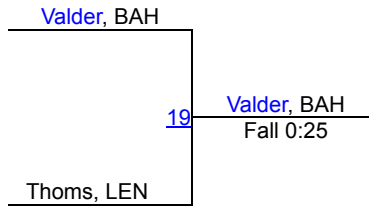

2022 Rider Girls Invitational

120

Round 1

Round 2

Round 3

WRESTLERS

SageLynn Culley, SFR, 0-2, 10

Jocelyn Thoms, LEN, 1-1, 7

Tavyn Valder, BAH, 2-0, 9

Tavyn Valder, BAH, 2-0, 9

1ST

Jocelyn Thoms, LEN, 1-1, 7

2ND

SageLynn Culley, SFR, 0-2, 10

3RD

2022 Rider Girls Invitational