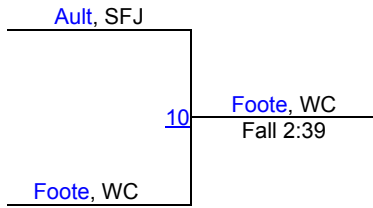

132

2022 Rider Girls Invitational

154

2022 Rider Girls Invitational

285

Round 1

Round 2

Round 3

WRESTLERS

Alissa Ault, SFJ, 0-2, 9

Allison Foote, WC, 1-1, 11

Maria Larson, SFL, 2-0, 11

Maria Larson, SFL, 2-0, 11

1ST

Allison Foote, WC, 1-1, 11

2ND