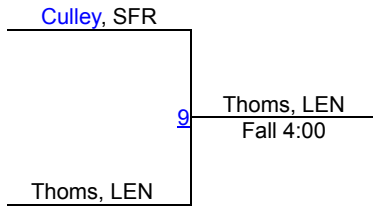

2022 Rider Girls Invitational

120

Round 1

Round 2

Round 3

WRESTLERS

SageLynn Culley, SFR, 0-2, 10

Jocelyn Thoms, LEN, 1-1, 7

Tavyn Valder, BAH, 2-0, 9

Tavyn Valder, BAH, 2-0, 9

1ST

Jocelyn Thoms, LEN, 1-1, 7

2ND

SageLynn Culley, SFR, 0-2, 10

3RD

2022 Rider Girls Invitational