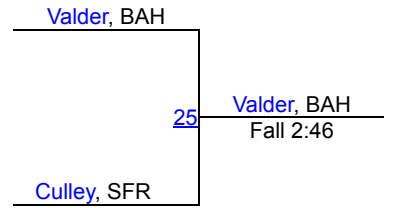

2022 Rider Girls Invitational

120

Round 1

Round 2

Round 3

WRESTLERS

SageLynn Culley, SFR, 0-2, 10

Jocelyn Thoms, LEN, 1-1, 7

Tavyn Valder, BAH, 2-0, 9

Tavyn Valder, BAH, 2-0, 9

1ST

Jocelyn Thoms, LEN, 1-1, 7

2ND

SageLynn Culley, SFR, 0-2, 10

3RD

2022 Rider Girls Invitational