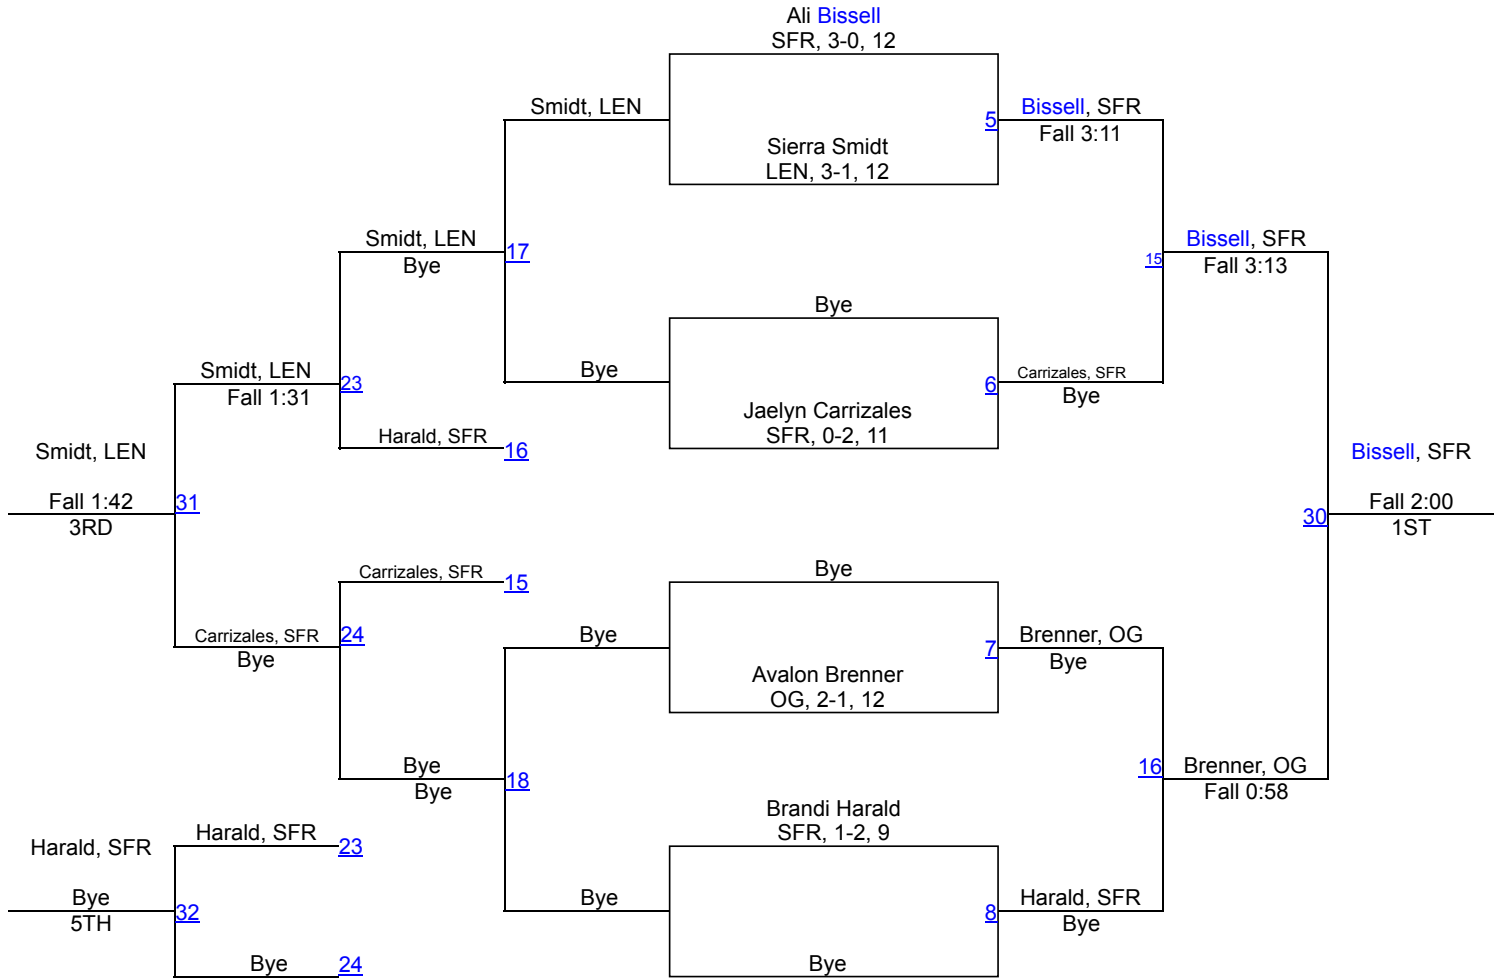

2022 Rider Girls Invitational

154