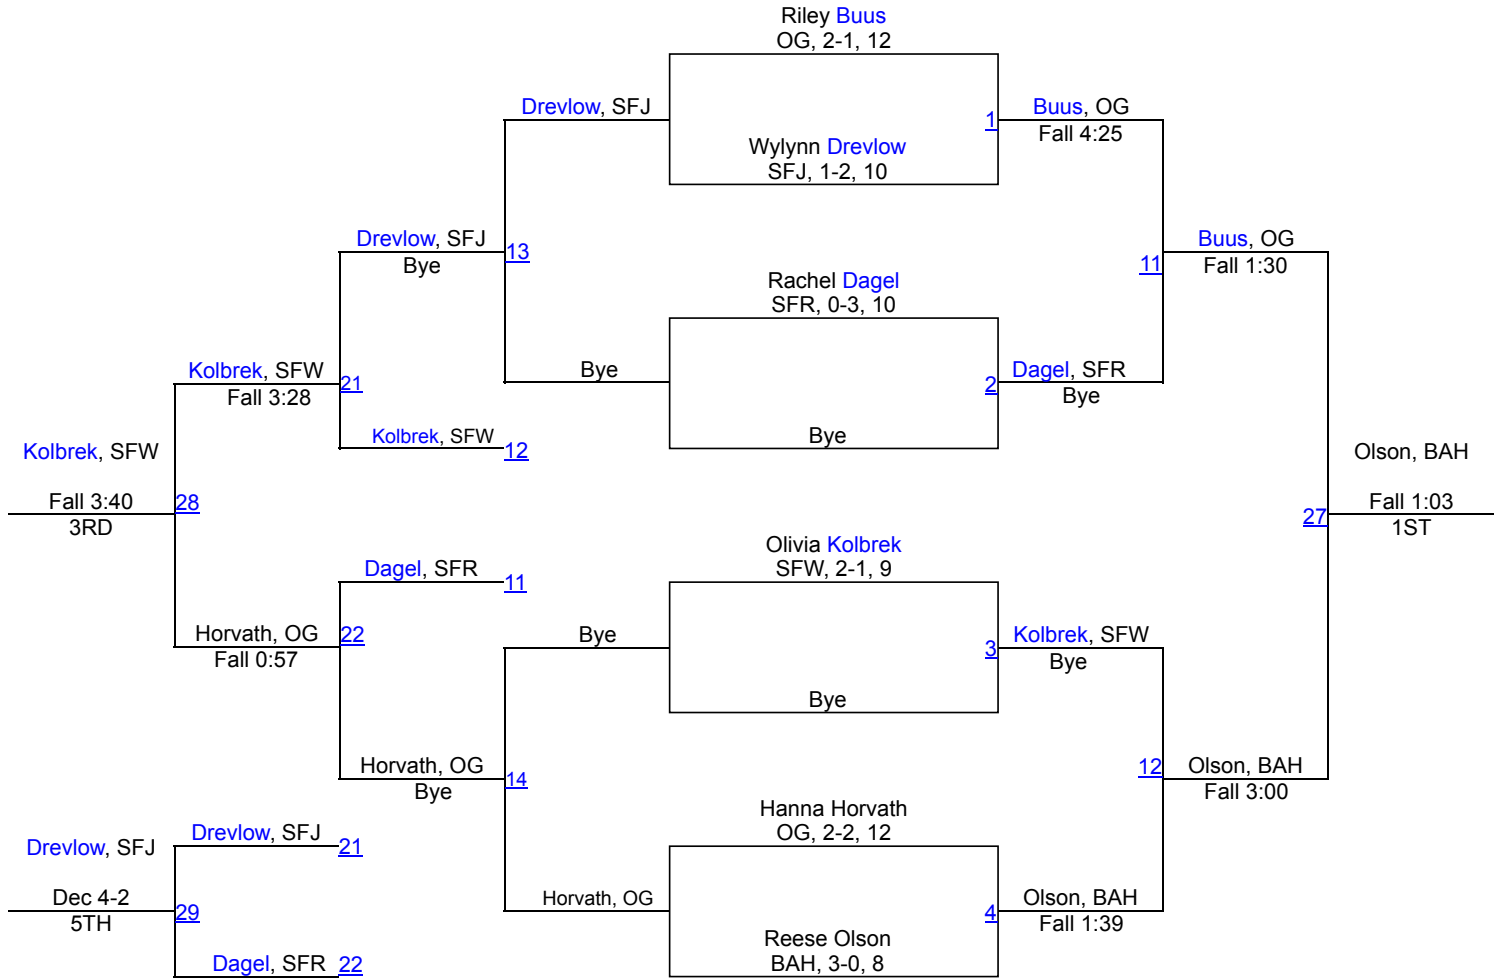

2022 Rider Girls Invitational

120

Round 1

Round 2

Round 3

WRESTLERS

SageLynn Culley, SFR, 0-2, 10

Jocelyn Thoms, LEN, 1-1, 7

Tavyn Valder, BAH, 2-0, 9

Tavyn Valder, BAH, 2-0, 9

1ST

Jocelyn Thoms, LEN, 1-1, 7

2ND

SageLynn Culley, SFR, 0-2, 10

3RD

2022 Rider Girls Invitational

132

2022 Rider Girls Invitational

154

2022 Rider Girls Invitational

285

Round 1

Round 2

Round 3