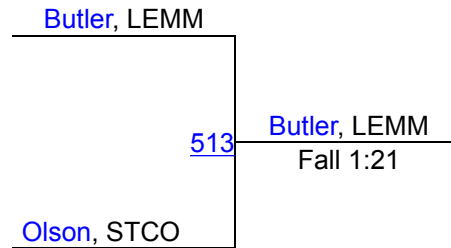

Battler Girls

120

Round 1

Round 2

Round 3

WRESTLERS

Shelby Shrake, CHAM, 15-7, 10

Addison Olson, STCO, 0-2, 7

Quinn Butler, LEMM, 17-0, 9

Quinn Butler, LEMM, 17-0, 9

1ST

Shelby Shrake, CHAM, 15-7, 10

2ND

Addison Olson, STCO, 0-2, 7

3RD