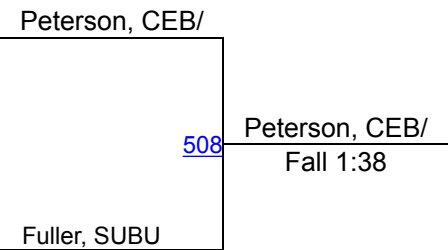

Round 1

Round 2

Round 3

WRESTLERS

Fallon Peterson, CEB/, 8-6, 9

Cheyenne Fuller, SUBU, 0-2, 9

Kyla Logan, DOLA, 8-3, 10

Kyla Logan, DOLA, 8-3, 10

1ST

Fallon Peterson, CEB/, 8-6, 9

2ND

Cheyenne Fuller, SUBU, 0-2, 9

3RD