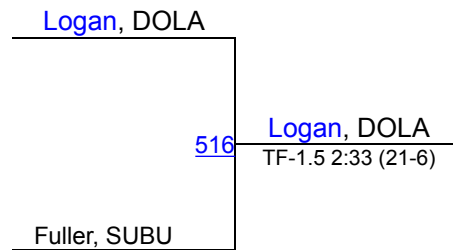

Round 1

Round 2

Round 3

WRESTLERS

Fallon Peterson, CEB/, 8-6, 9

Cheyenne Fuller, SUBU, 0-2, 9

Kyla Logan, DOLA, 8-3, 10

Kyla Logan, DOLA, 8-3, 10

1ST

Fallon Peterson, CEB/, 8-6, 9

2ND

Cheyenne Fuller, SUBU, 0-2, 9

3RD