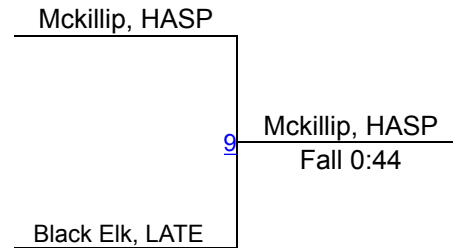

Bennett County GIRLS Invitational

106

Round 1

Round 2

Round 3

WRESTLERS

Rylee Hurtig, CUST, 2-13, 10

Iva Black Elk, LATE, 0-11, 9