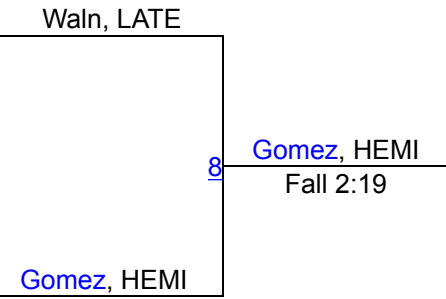

Round 1

Round 2

Round 3

WRESTLERS

Deshawni Iron cloud, LIWO, 9-5, 12

Manny Fornos, RCS, 2-5, 7

Jordan Wain, LATE, 6-1, 11

Jordan Wain, LATE, 6-1, 11

1ST

Deshawni Iron cloud, LIWO, 9-5, 12

2ND

Manny Fornos, RCS, 2-5, 7

3RD

Bennett County GIRLS Invitational

170

Round 1

Round 2

Round 3

Isabell Gomez, HEMI, 12-5, 11
1ST

Arlisa Waln, LATE, 2-2, 12
2ND

Bennett County GIRLS Invitational

285

Round 1

Round 2