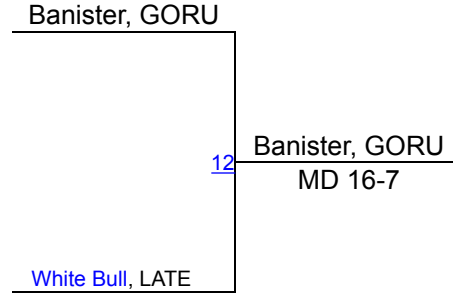

Aurora Hinman, HEMI, 6-7, 10

Brandy Marshall, LATE, 14-2, 9

1ST

Louise Pond, PIRI, 7-4, 7

2ND

Aurora Hinman, HEMI, 6-7, 10

3RD

Serenity TrueBlood, LATE, 0-3, 10

4TH

Bennett County GIRLS Invitational

126

Round 1

Round 2

Round 3

Jenifer Banister, GORU, 9-5, 9
1ST

Cante White Bull, LATE, 6-3, 10
2ND

Bennett County GIRLS Invitational

132

Round 1

Round 2

Round 3

Lainey Filmore, GORU, 9-3, 9
1ST

Lakota Rodgers, LATE, 4-6, 10
2ND

Bennett County GIRLS Invitational

142

Round 1

Round 2

Round 3

WRESTLERS

Kirsten Heck, GORU, 7-4, 9

Hayden Boles, HASP, 5-7, 11

Aileana Brewer, LATE, 7-5, 11