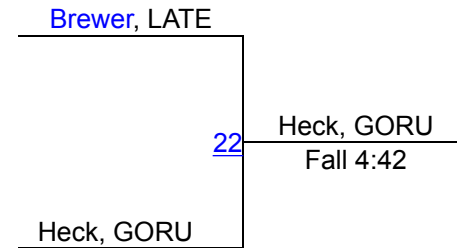

142

Round 1

Round 2

Round 3

WRESTLERS

Kirsten Heck, GORU, 7-4, 9

Hayden Boles, HASP, 5-7, 11

Aileana Brewer, LATE, 7-5, 11

Kirsten Heck, GORU, 7-4, 9

1ST

Aileana Brewer, LATE, 7-5, 11

2ND

Hayden Boles, HASP, 5-7, 11

3RD

Bennett County GIRLS Invitational

154