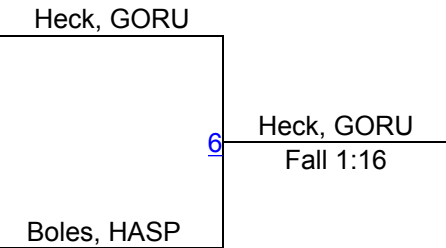

Bennett County GIRLS Invitational

132

Round 1

Round 2

Round 3

Lainey Filmore, GORU, 9-3, 9
1ST

Lakota Rodgers, LATE, 4-6, 10
2ND

Bennett County GIRLS Invitational

142

Round 1

Round 2

Round 3

WRESTLERS

Kirsten Heck, GORU, 7-4, 9

Hayden Boles, HASP, 5-7, 11

Aileana Brewer, LATE, 7-5, 11