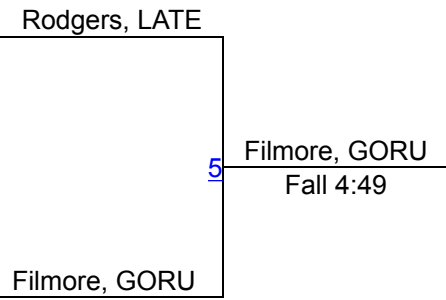

Aurora Hinman, HEMI, 6-7, 10

Brandy Marshall, LATE, 14-2, 9

1ST

Louise Pond, PIRI, 7-4, 7

2ND

Aurora Hinman, HEMI, 6-7, 10

3RD

Serenity TrueBlood, LATE, 0-3, 10

4TH

Bennett County GIRLS Invitational

126

Round 1

Round 2

Round 3

Jenifer Banister, GORU, 9-5, 9
1ST

Cante White Bull, LATE, 6-3, 10
2ND

Bennett County GIRLS Invitational

132

Round 1

Round 2

Round 3

Lainey Filmore, GORU, 9-3, 9
1ST

Lakota Rodgers, LATE, 4-6, 10
2ND

Bennett County GIRLS Invitational