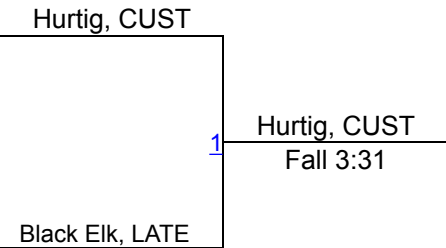

Bennett County GIRLS Invitational

106

Round 1

Round 2

Round 3

WRESTLERS

Rylee Hurtig, CUST, 2-13, 10

Iva Black Elk, LATE, 0-11, 9