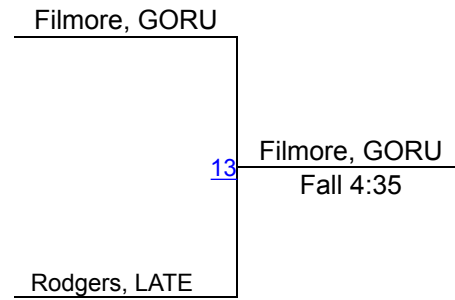

Aurora Hinman, HEMI, 6-7, 10

Brandy Marshall, LATE, 14-2, 9

1ST

Louise Pond, PIRI, 7-4, 7

2ND

Aurora Hinman, HEMI, 6-7, 10

3RD

Serenity TrueBlood, LATE, 0-3, 10

4TH

Bennett County GIRLS Invitational

126

Round 1

Round 2

Round 3

Jenifer Banister, GORU, 9-5, 9
1ST

Cante White Bull, LATE, 6-3, 10
2ND

Bennett County GIRLS Invitational

132

Round 1

Round 2

Round 3

Lainey Filmore, GORU, 9-3, 9
1ST

Lakota Rodgers, LATE, 4-6, 10
2ND

Bennett County GIRLS Invitational