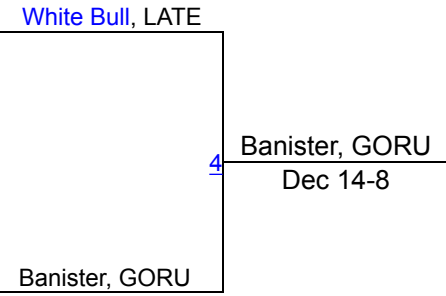

Aurora Hinman, HEMI, 6-7, 10

Brandy Marshall, LATE, 14-2, 9

1ST

Louise Pond, PIRI, 7-4, 7

2ND

Aurora Hinman, HEMI, 6-7, 10

3RD

Serenity TrueBlood, LATE, 0-3, 10

4TH

Bennett County GIRLS Invitational

126

Round 1

Round 2

Round 3

Jenifer Banister, GORU, 9-5, 9
1ST

Cante White Bull, LATE, 6-3, 10
2ND