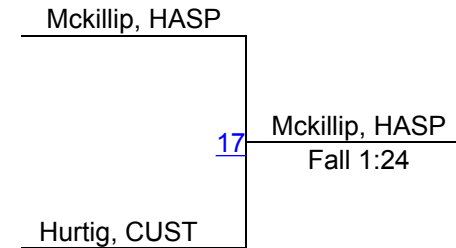

Bennett County GIRLS Invitational

106

Round 1

Round 2

Round 3

WRESTLERS

Rylee Hurtig, CUST, 2-13, 10

Iva Black Elk, LATE, 0-11, 9