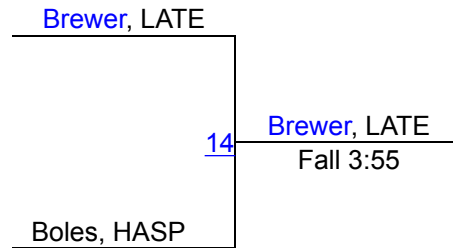

Bennett County GIRLS Invitational

132

Round 1

Round 2

Round 3

Lainey Filmore, GORU, 9-3, 9
1ST

Lakota Rodgers, LATE, 4-6, 10
2ND

Bennett County GIRLS Invitational

142

Round 1

Round 2

Round 3

WRESTLERS

Kirsten Heck, GORU, 7-4, 9

Hayden Boles, HASP, 5-7, 11

Aileana Brewer, LATE, 7-5, 11