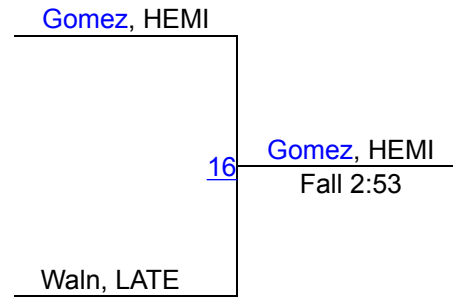

Round 1

Round 2

Round 3

WRESTLERS

Deshawni Iron cloud, LIWO, 9-5, 12

Manny Fornos, RCS, 2-5, 7

Jordan Wain, LATE, 6-1, 11

Jordan Wain, LATE, 6-1, 11

1ST

Deshawni Iron cloud, LIWO, 9-5, 12

2ND

Manny Fornos, RCS, 2-5, 7

3RD

Bennett County GIRLS Invitational

170

Round 1

Round 2

Round 3

Isabell Gomez, HEMI, 12-5, 11
1ST

Arlisa Waln, LATE, 2-2, 12
2ND

Bennett County GIRLS Invitational

285

Round 1

Round 2