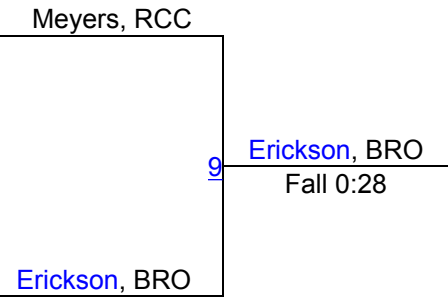

Les Tlustos Girls Invitational

G154

Round 1