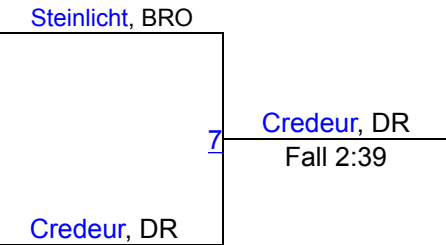

Les Tlustos Girls Invitational

G132

Round 1