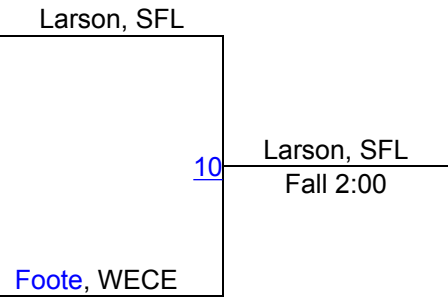

Les Tlustos Girls Invitational

G285

Round 1