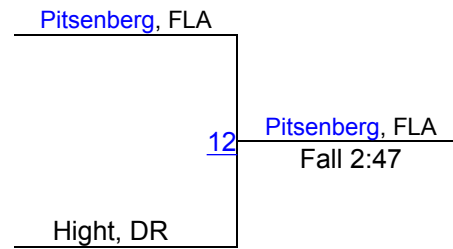

Round 3

Borja, MITC
29
Bird, DR
Borja, MITC
Fall 1:09

Kolbrek, SFW
30
Erickson, BRO
Kolbrek, SFW
Dec 9-2

WRESTLERS

Danny Borja, MITC, 22-5, 9

Kami Erickson, BRO, 11-10, 9

Rylee Bird, DR, 15-9, 10

Olivia Kolbrek, SFW, 16-12, 9

Danny Borja, MITC, 22-5, 9

1ST

Kami Erickson, BRO, 11-10, 9

2ND

Rylee Bird, DR, 15-9, 10

3RD

Olivia Kolbrek, SFW, 16-12, 9

4TH

Les Tlustos Girls Invitational

G126

Round 1

Round 2

Round 3

WRESTLERS

Faith **Caldron**, BRO, 11-7, 11

Mikayla Hight, DR, 5-9, 10

Julie **Pitsenberger**, FLA, 5-10, 11

Faith **Caldron**, BRO, 11-7, 11

1ST

Julie **Pitsenberger**, FLA, 5-10, 11

2ND

Mikayla Hight, DR, 5-9, 10

3RD

Les Tlustos Girls Invitational