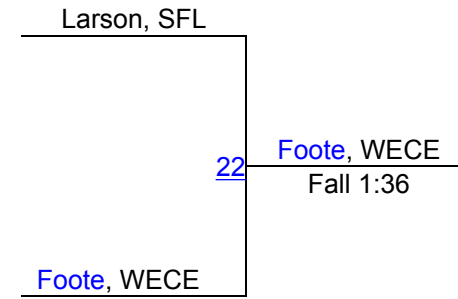

Cassidy Meyers, RCC, 6-11, 10
2ND

Les Tlustos Girls Invitational

G285

Round 1

Round 2

Round 3

Allison Foote, WECE, 6-4, 11
1ST

Maria Larson, SFL, 11-5, 11
2ND