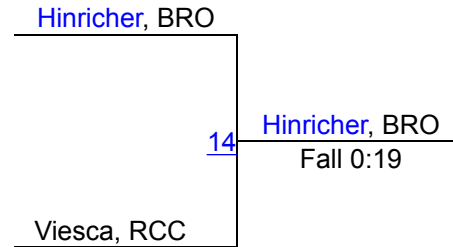

Les Tlustos Girls Invitational

G142

Round 1

Round 2

Round 3

WRESTLERS

jayden lange, FLA, 13-1, 12

Stephani Viesca, RCC, 3-12, 9

Saige Hinricher, BRO, 12-10, 12

jayden lange, FLA, 13-1, 12
1ST

Saige Hinricher, BRO, 12-10, 12
2ND

Stephani Viesca, RCC, 3-12, 9
3RD