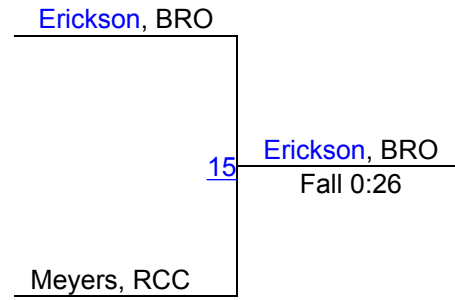

Saige Hinricher, BRO, 12-10, 12
2ND

Stephani Viesca, RCC, 3-12, 9
3RD

Les Tlustos Girls Invitational

G154

Round 1

Round 2

Round 3

Maya Erickson, BRO, 11-5, 12
1ST