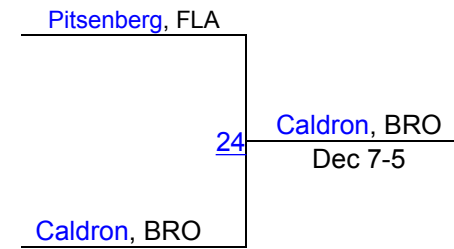

Les Tlustos Girls Invitational

G126

Round 1

Round 2

Round 3

WRESTLERS

Faith **Caldron**, BRO, 11-7, 11

Mikayla Hight, DR, 5-9, 10

Julie **Pitsenberger**, FLA, 5-10, 11

Faith **Caldron**, BRO, 11-7, 11

1ST

Julie **Pitsenberger**, FLA, 5-10, 11

2ND

Mikayla Hight, DR, 5-9, 10

3RD

Les Tlustos Girls Invitational