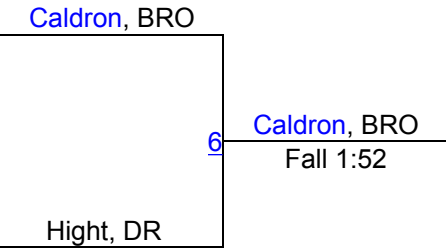

Les Tlustos Girls Invitational

G126

Round 1