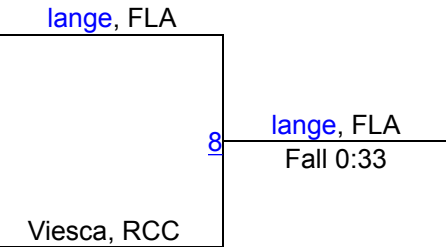

Les Tlustos Girls Invitational

G142

Round 1