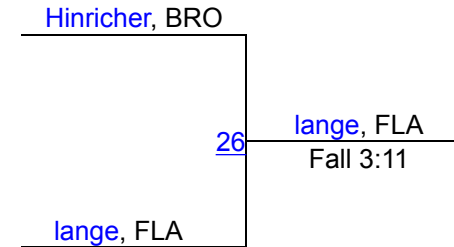

Round 3

WRESTLERS

jayden lange, FLA, 13-1, 12

Stephani Viesca, RCC, 3-12, 9

Saige Hinricher, BRO, 12-10, 12

jayden lange, FLA, 13-1, 12
1ST

Saige Hinricher, BRO, 12-10, 12
2ND

Stephani Viesca, RCC, 3-12, 9
3RD