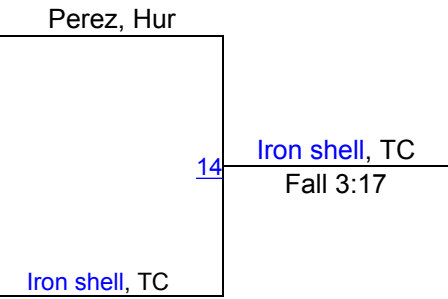

Girls River City Rumble

190 Girls

Round 1