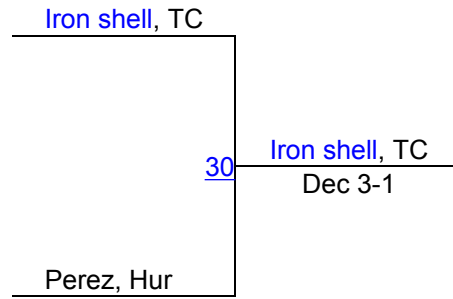

Girls River City Rumble

190 Girls

Round 1

Round 2

Round 3

Kathryn Iron shell, TC, 4-9, 12

1ST

Anyka Perez, Hur, 3-9, 9

2ND