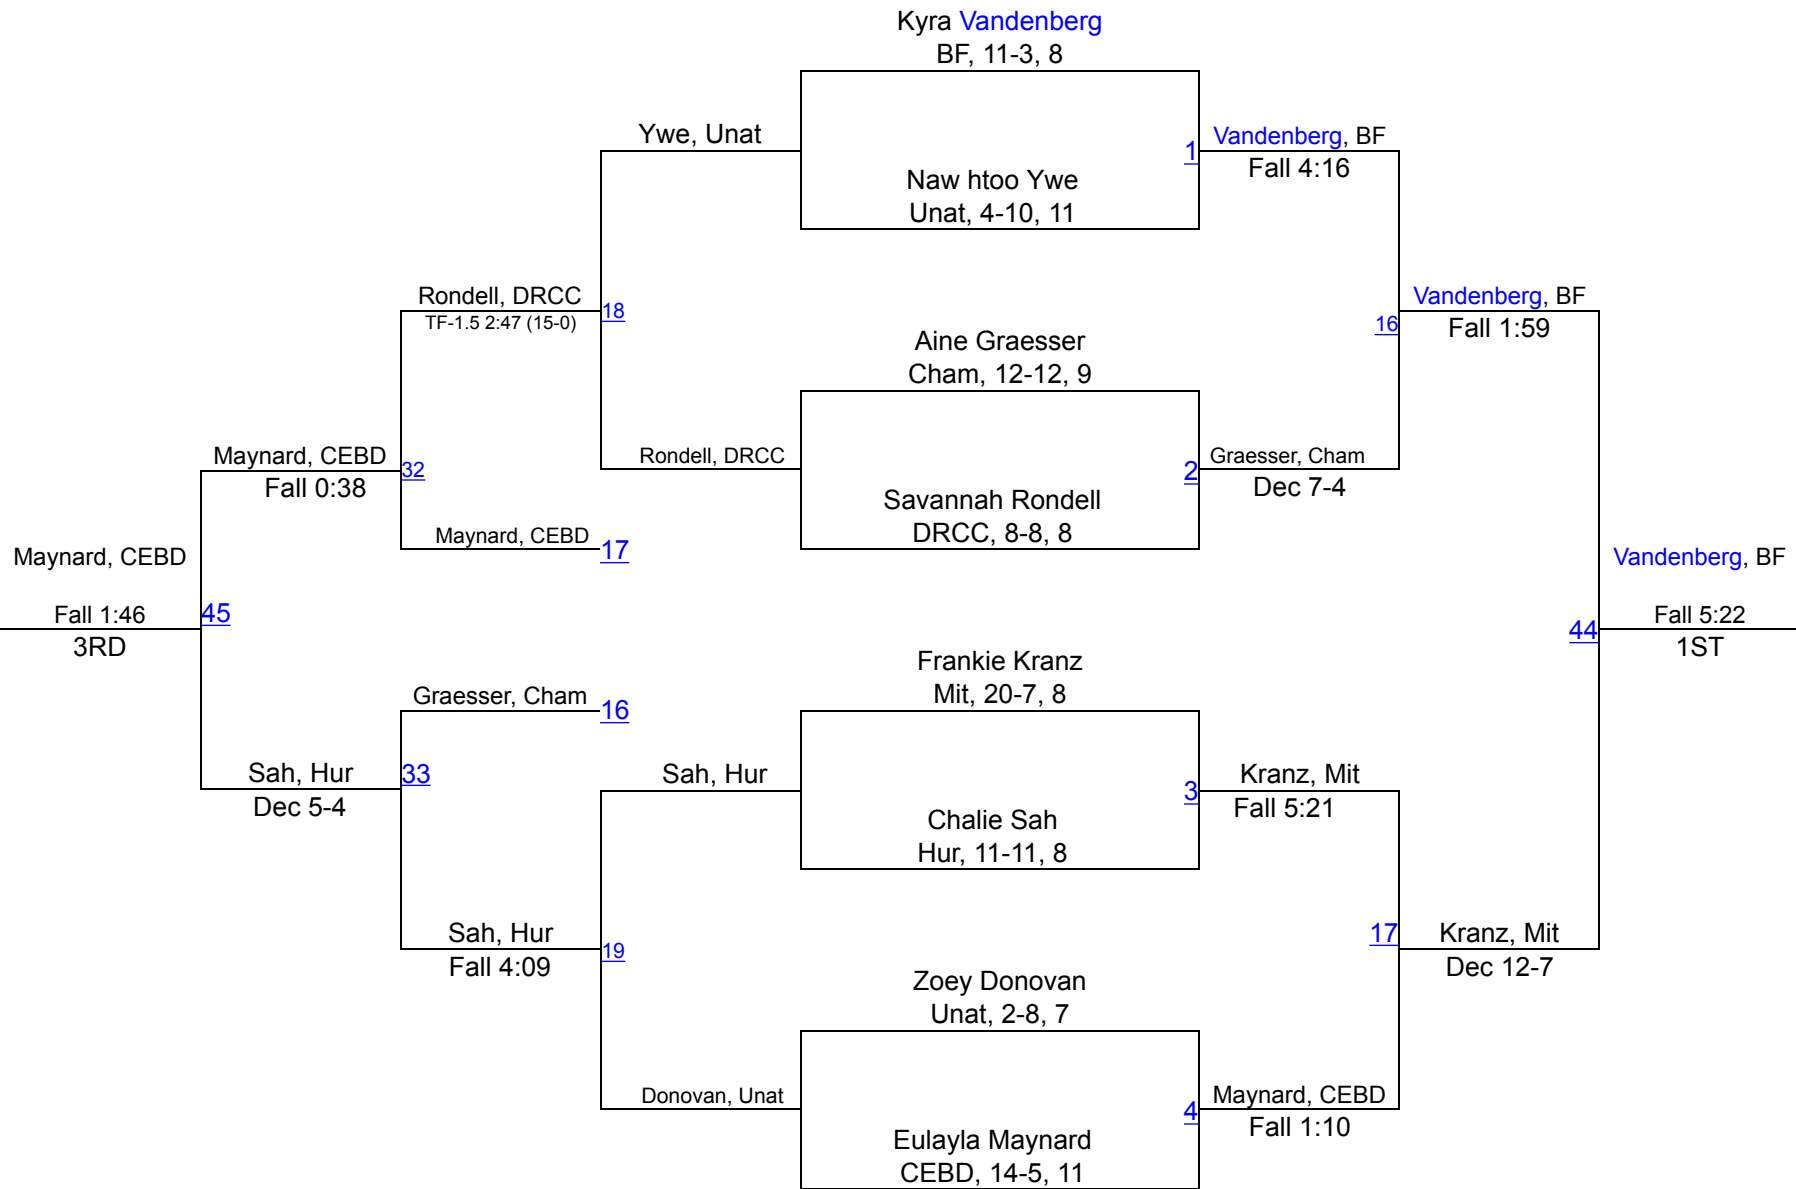

# Girls River City Rumble

# 106 Girls