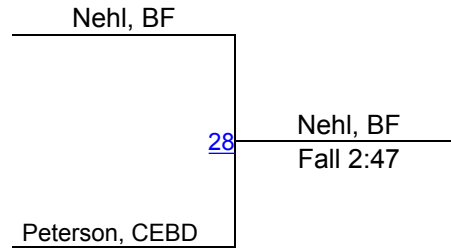

Girls River City Rumble

142 Girls

Round 1

Round 2

Round 3

WRESTLERS

Izzabell Ramos, BF, 6-5, 12

Fallon Peterson, CEBD, 9-8, 9

Olivia Nehl, BF, 5-4, 11

Fallon Peterson, CEBD, 9-8, 9

1ST

Olivia Nehl, BF, 5-4, 11

2ND

Izzabell Ramos, BF, 6-5, 12

3RD