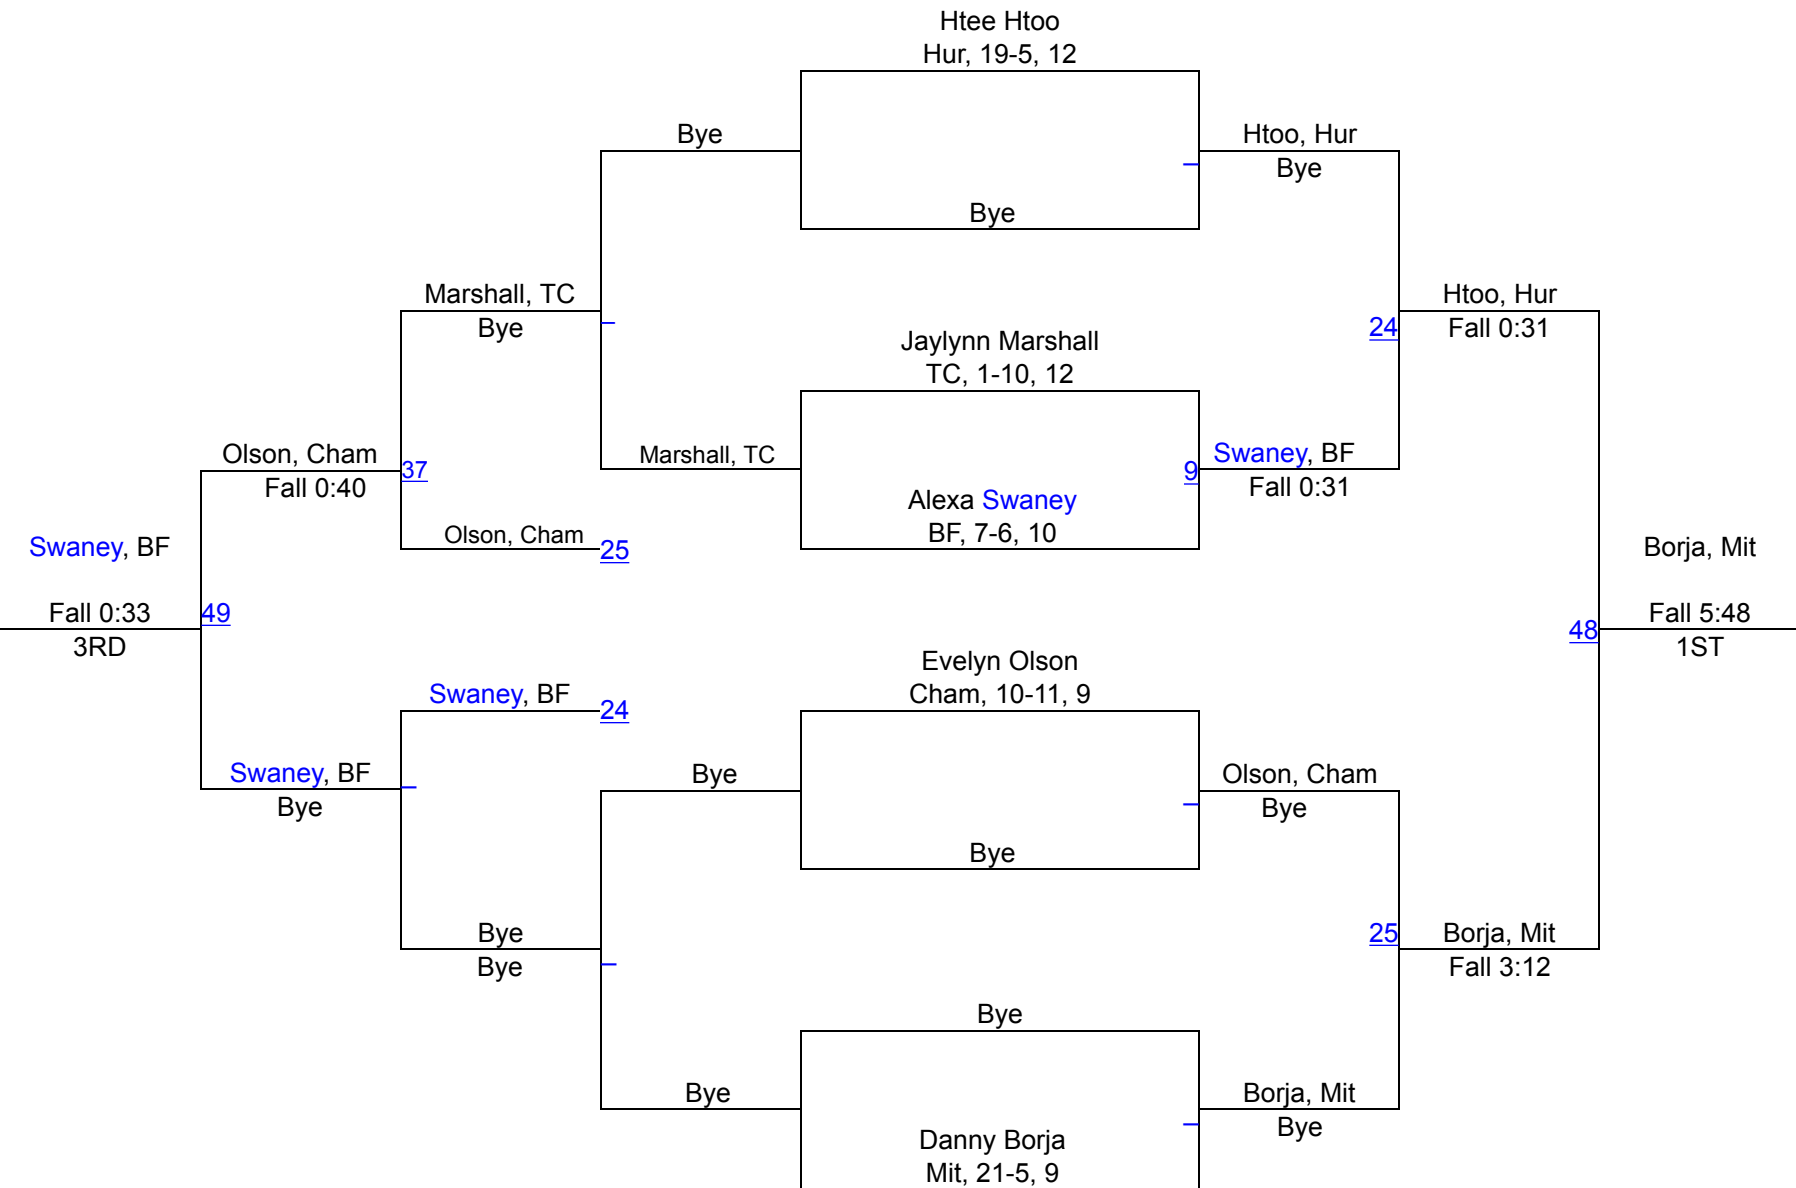

Girls River City Rumble

126 girls