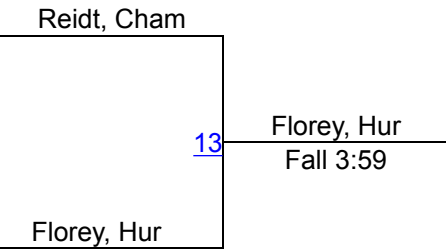

Girls River City Rumble

170 Girls

Round 1