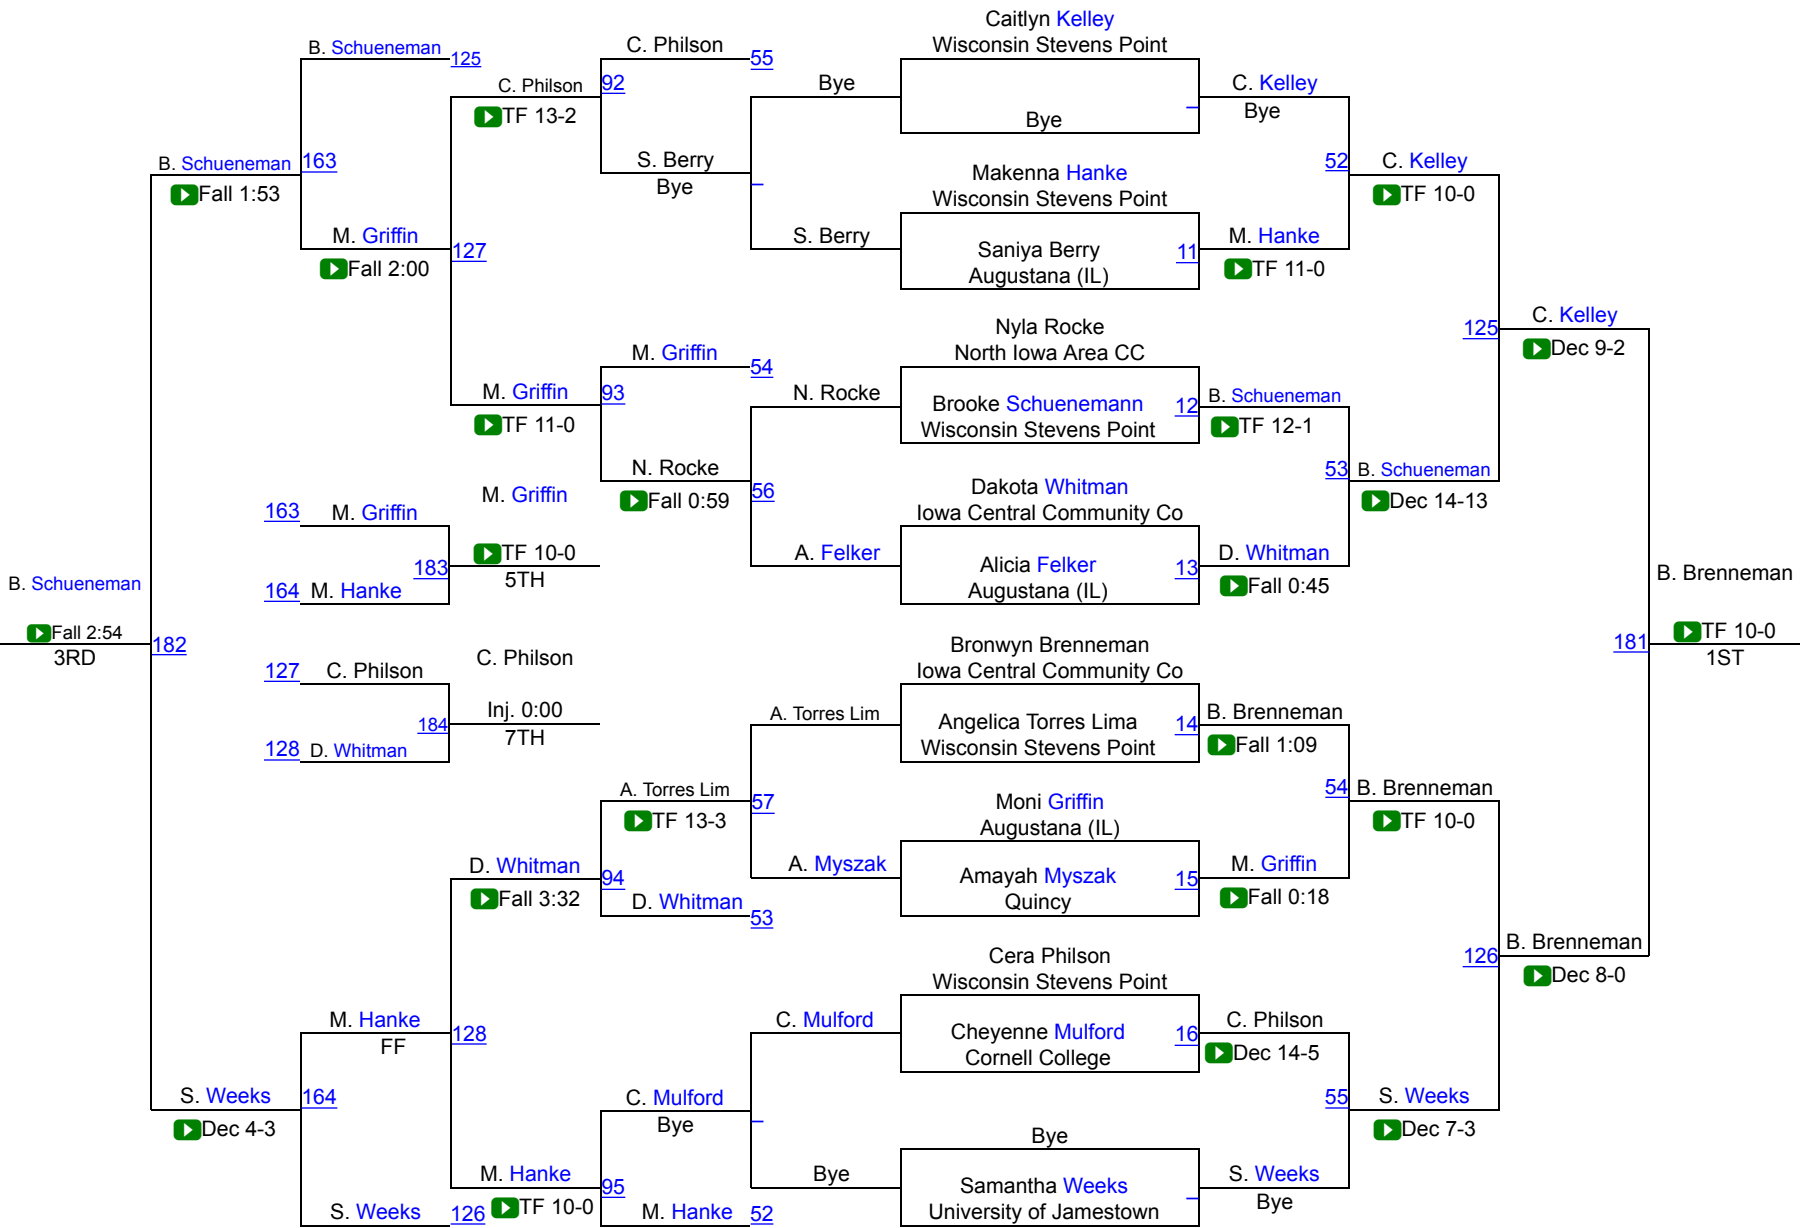

3RD

F. Forfeit ()

4TH

Luther College Open - Women

Women 109

Luther College Open - Women

Women 116

Luther College Open - Women

Women 123

Luther College Open - Women

Women 130

Luther College Open - Women

Women 136

Luther College Open - Women

Women 143

Luther College Open - Women