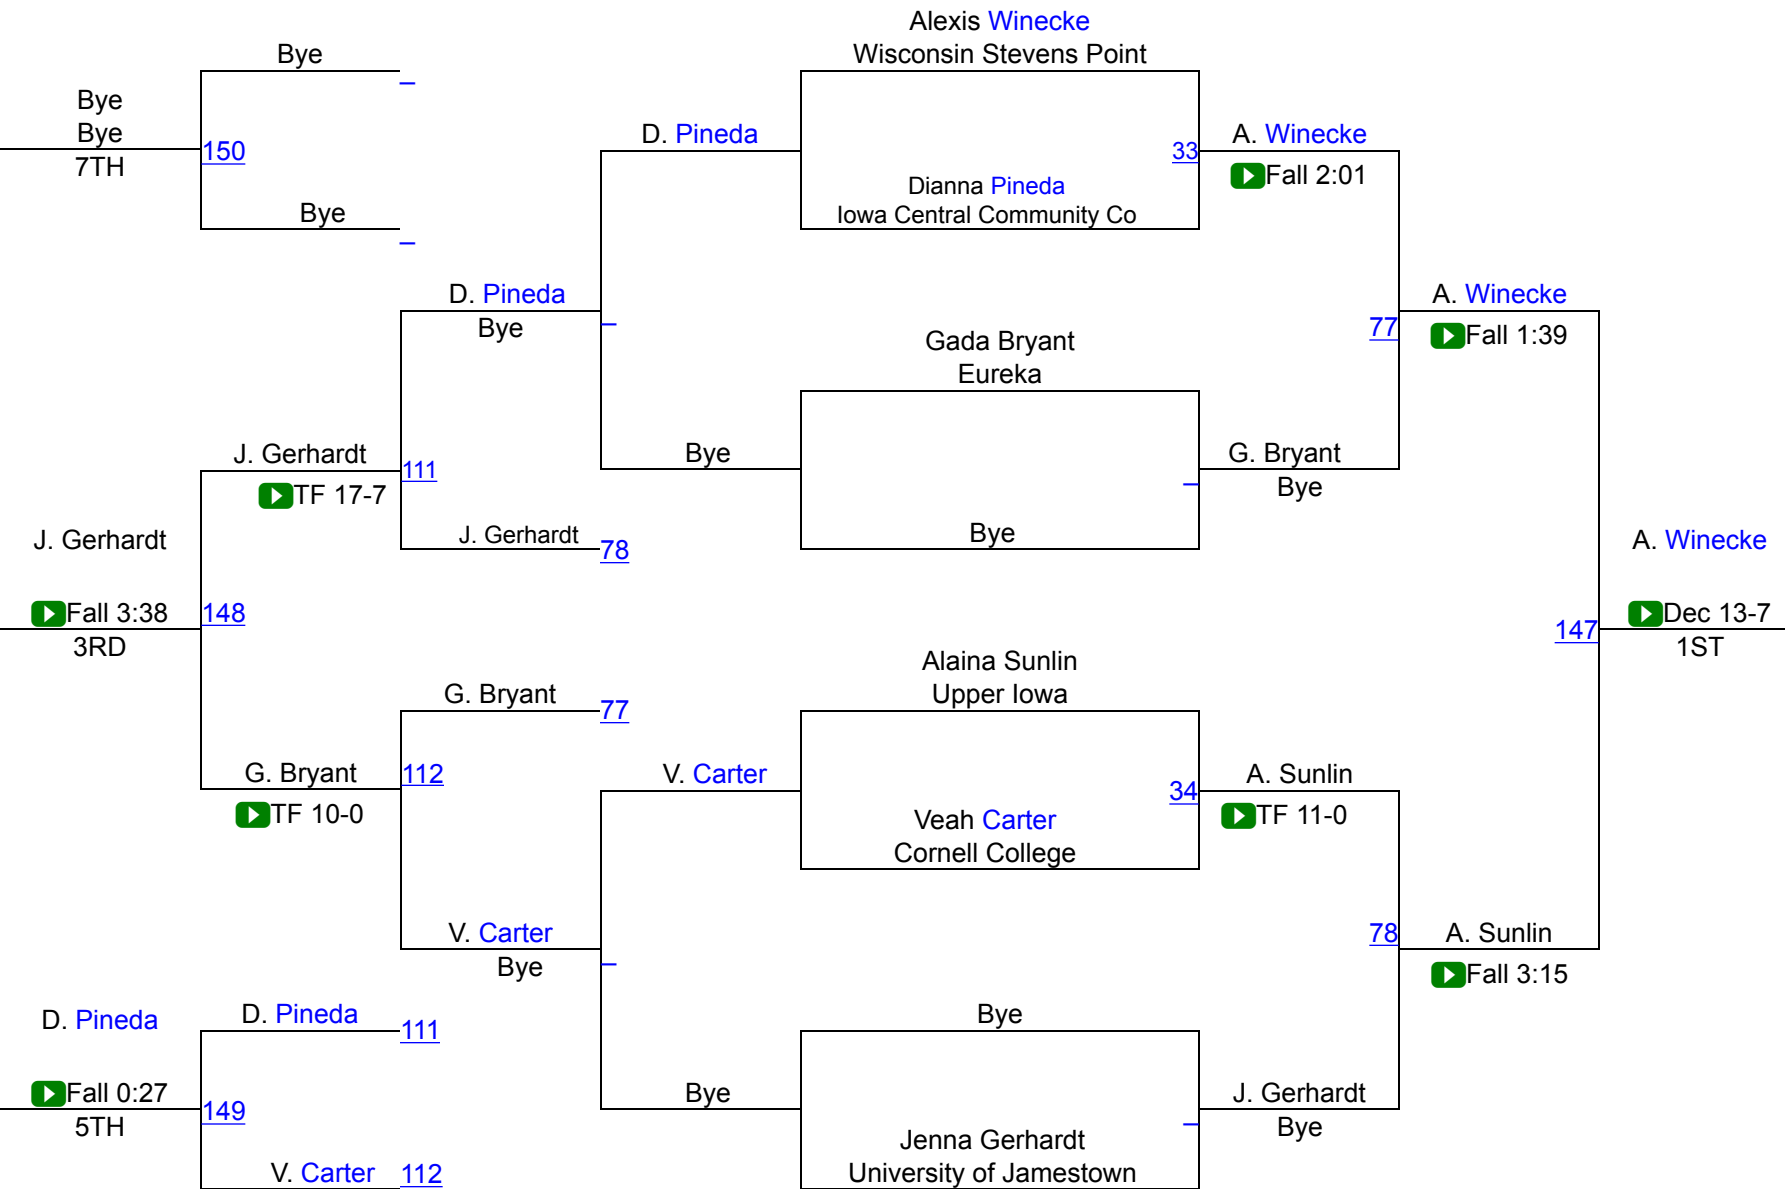

Luther College Open - Women

Women 109