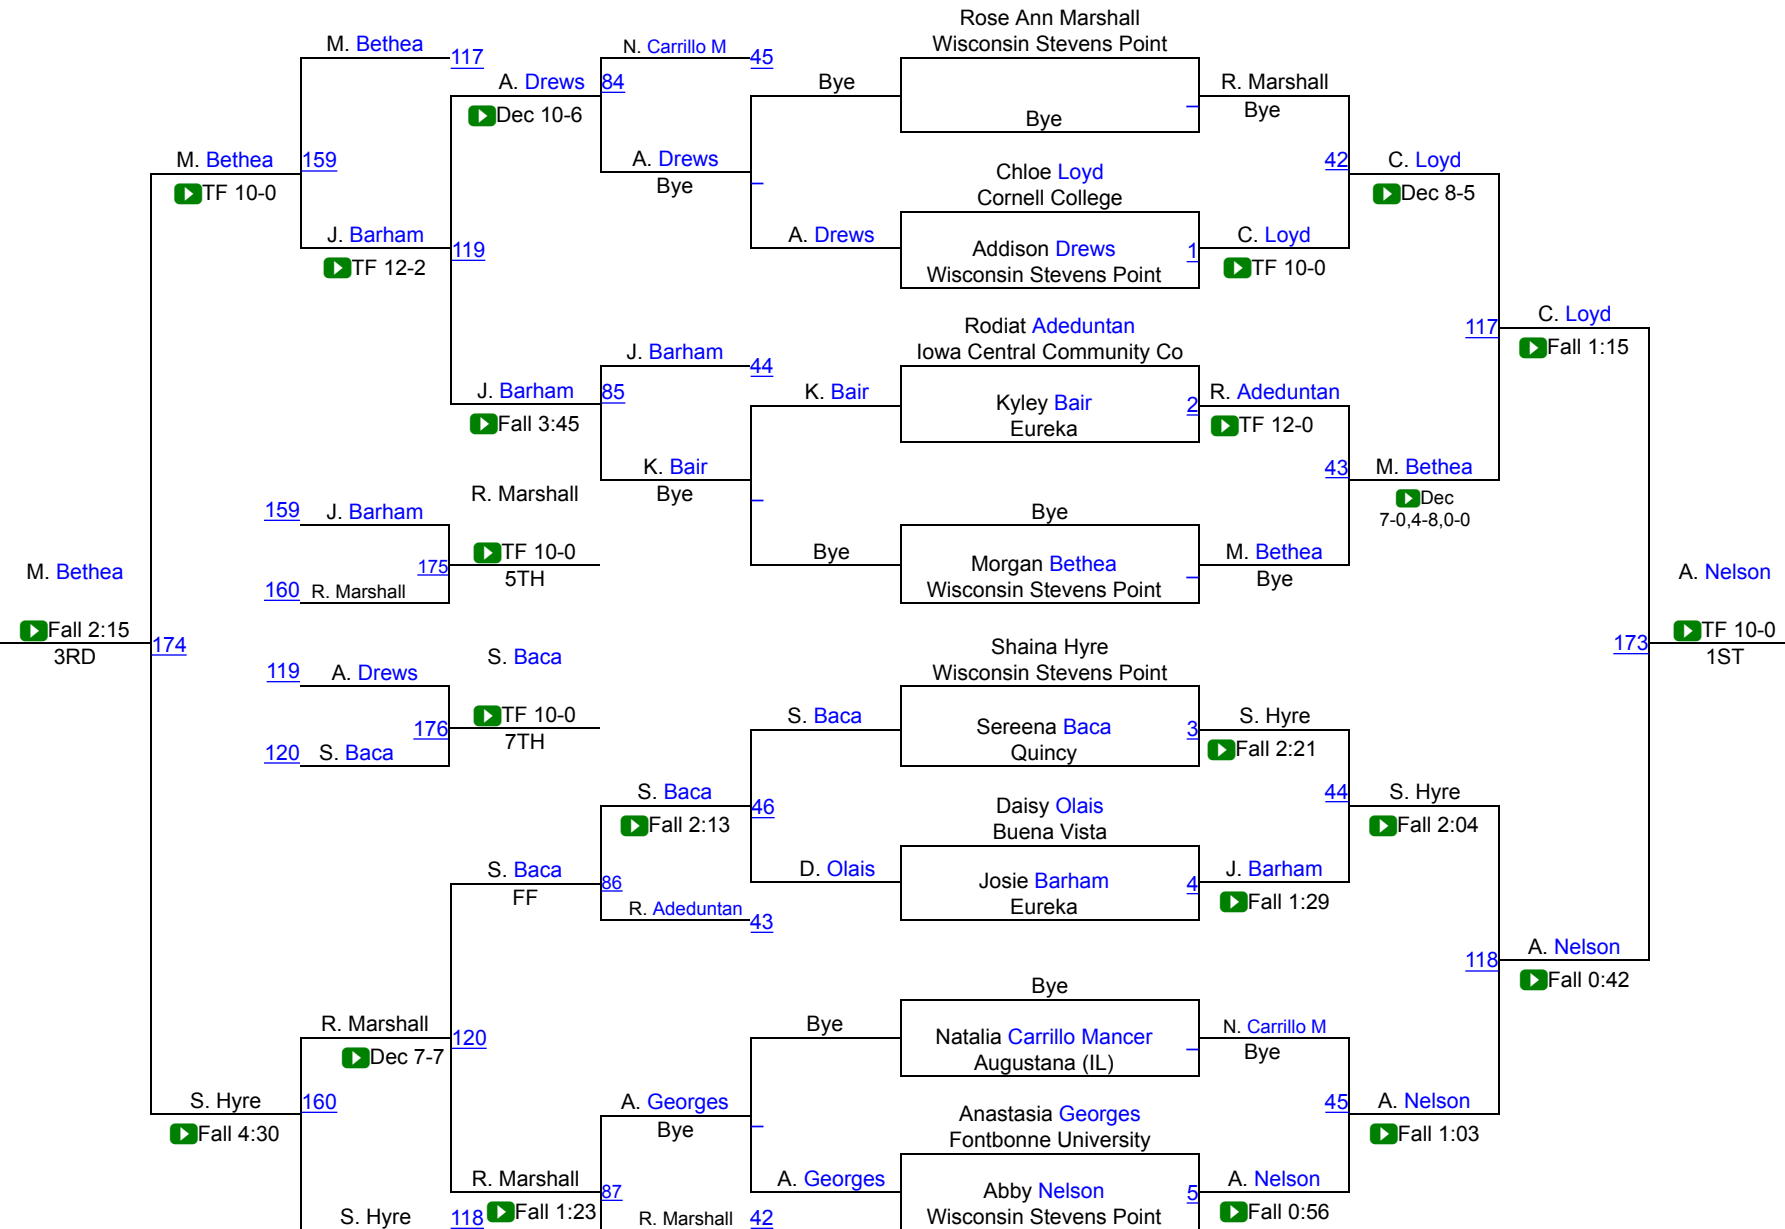

3RD

F. Forfeit ()

4TH

Luther College Open - Women

Women 109

Luther College Open - Women

Women 116

Luther College Open - Women

Women 123

Luther College Open - Women

Women 130

Luther College Open - Women

Women 136

Luther College Open - Women

Women 143

Luther College Open - Women

Women 155

Luther College Open - Women

Women 170

Luther College Open - Women

Women 191

Luther College Open - Women

Women 235