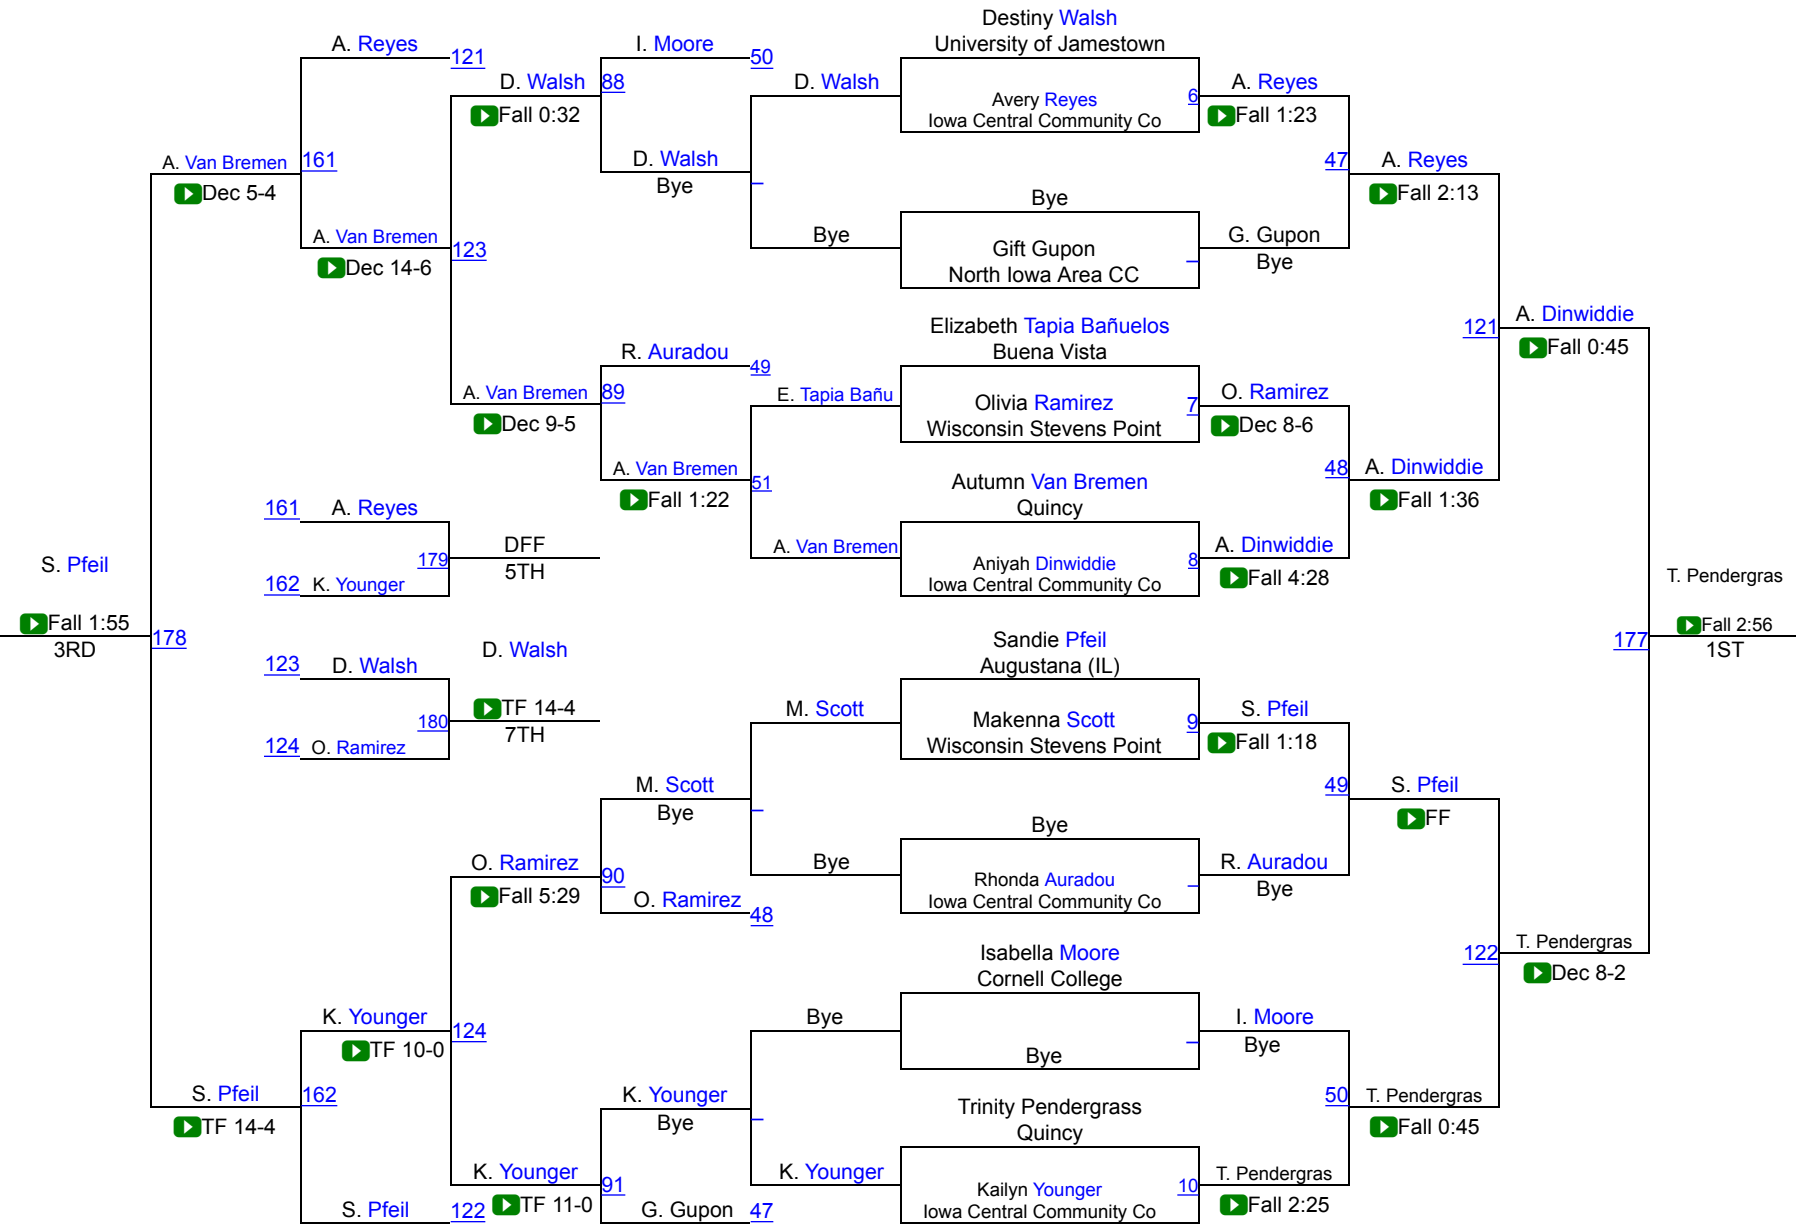

3RD

F. Forfeit ()

4TH

Luther College Open - Women

Women 109

Luther College Open - Women

Women 116

Luther College Open - Women

Women 123

Luther College Open - Women

Women 130

Luther College Open - Women

Women 136

Luther College Open - Women

Women 143

Luther College Open - Women