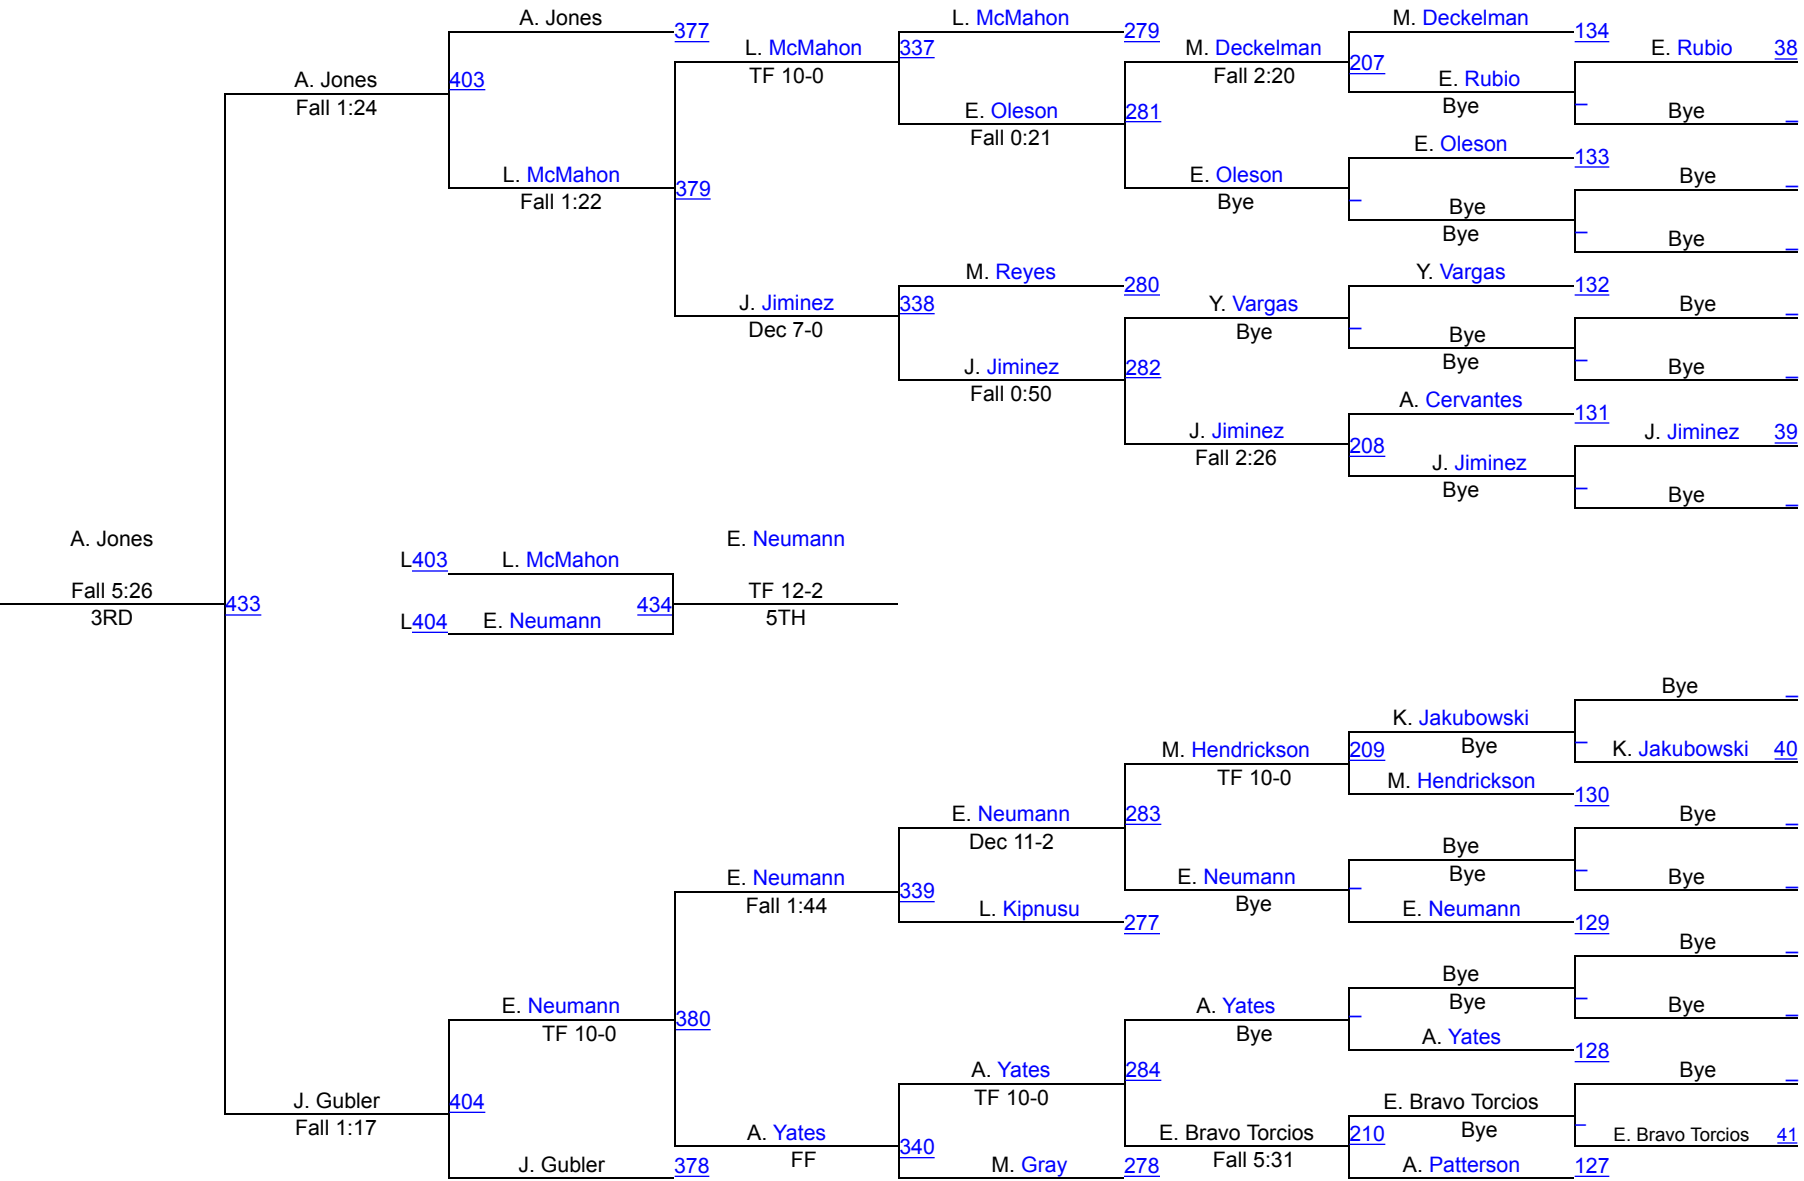

College 136