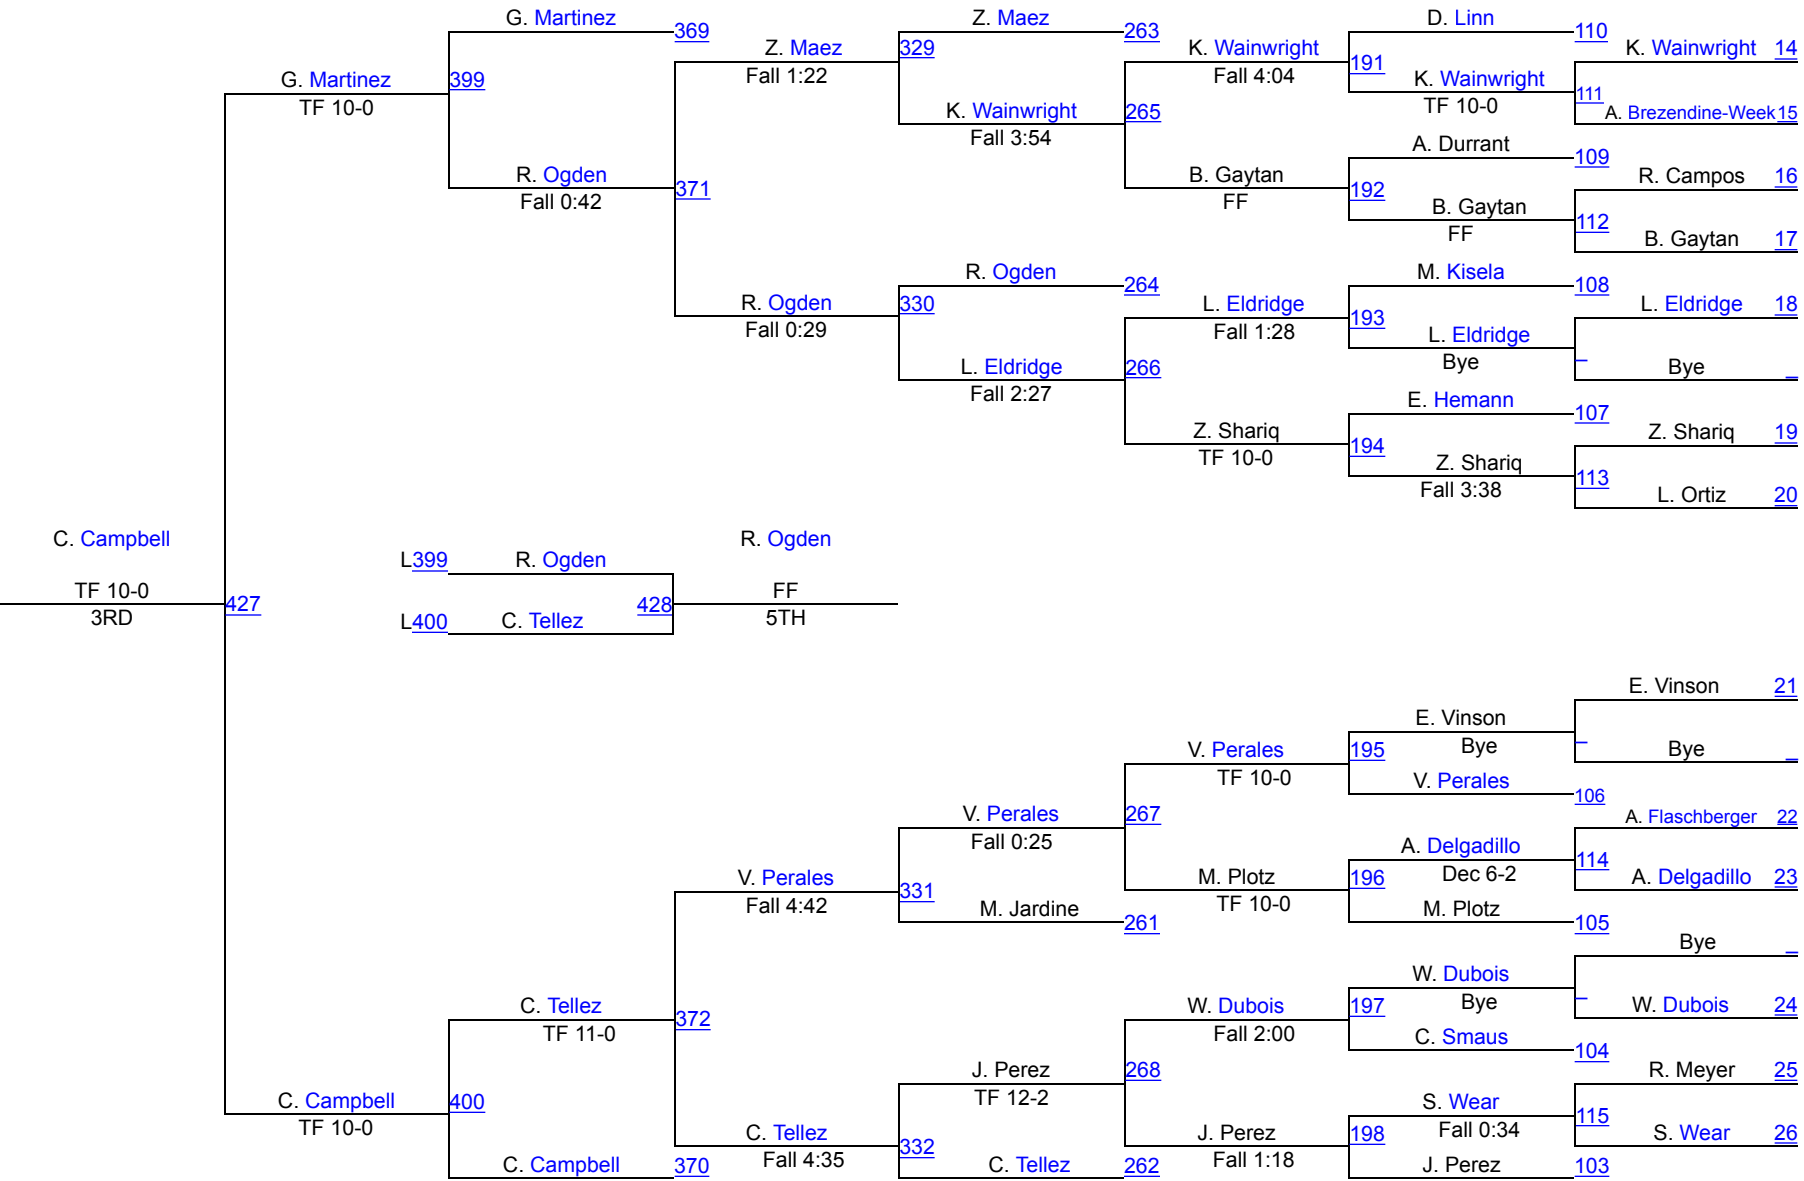

College 123