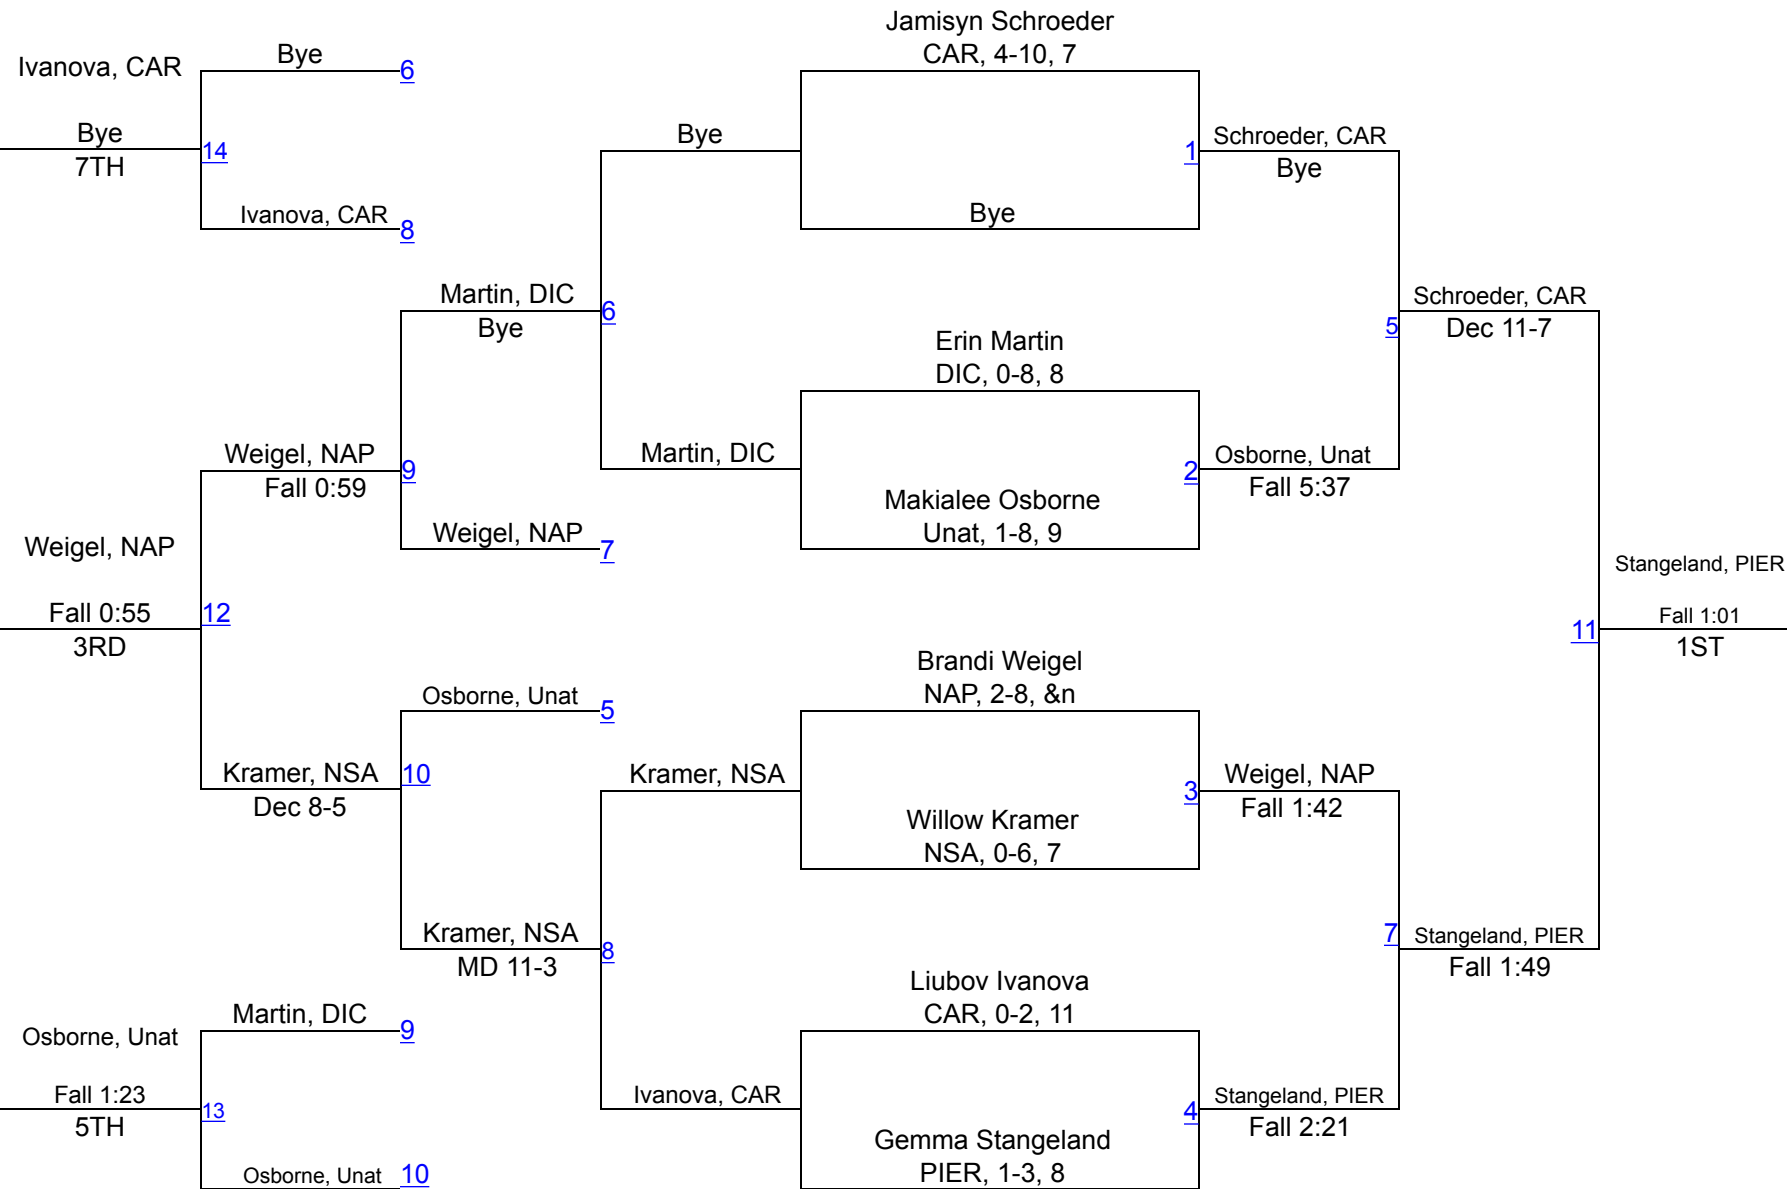

2nd Annual Girls` Border Brawl

106B