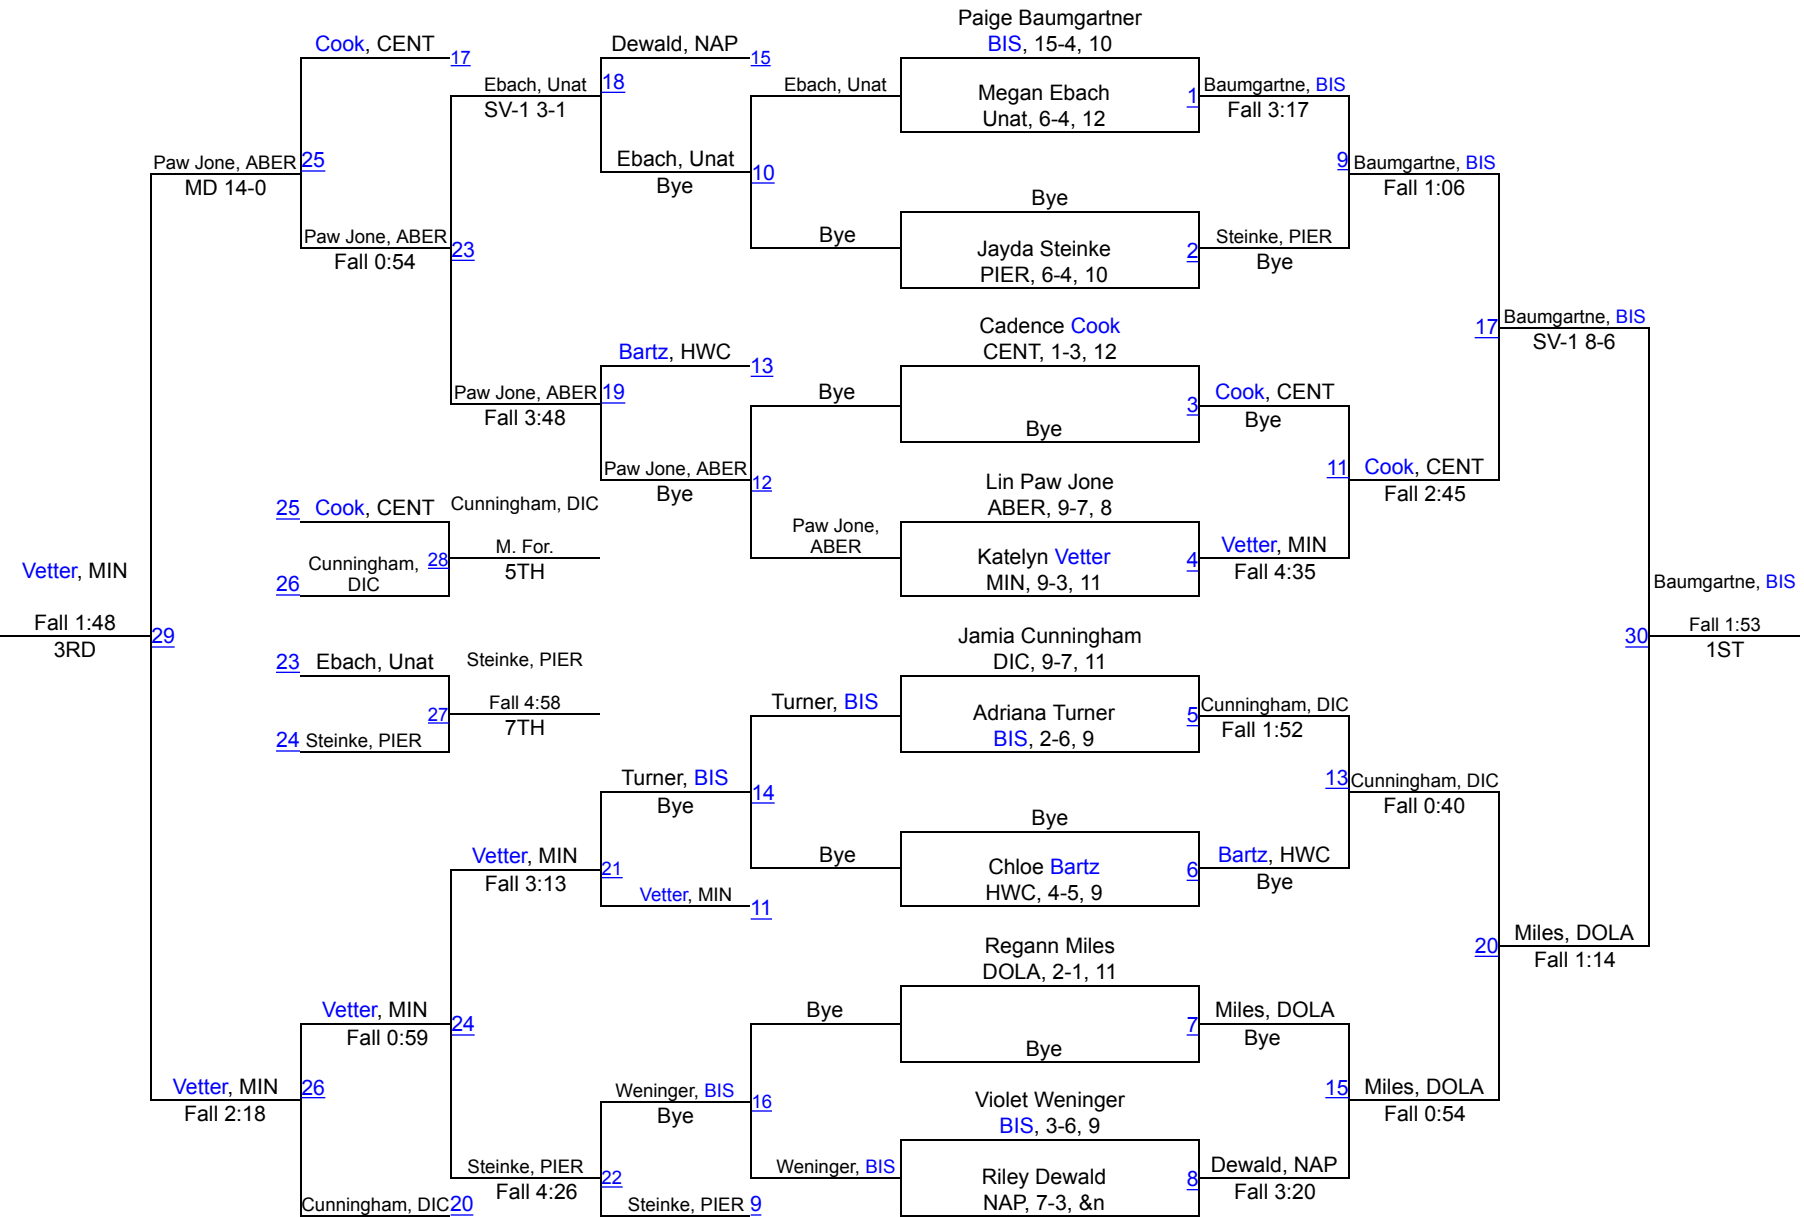

# 2nd Annual Girls` Border Brawl

148