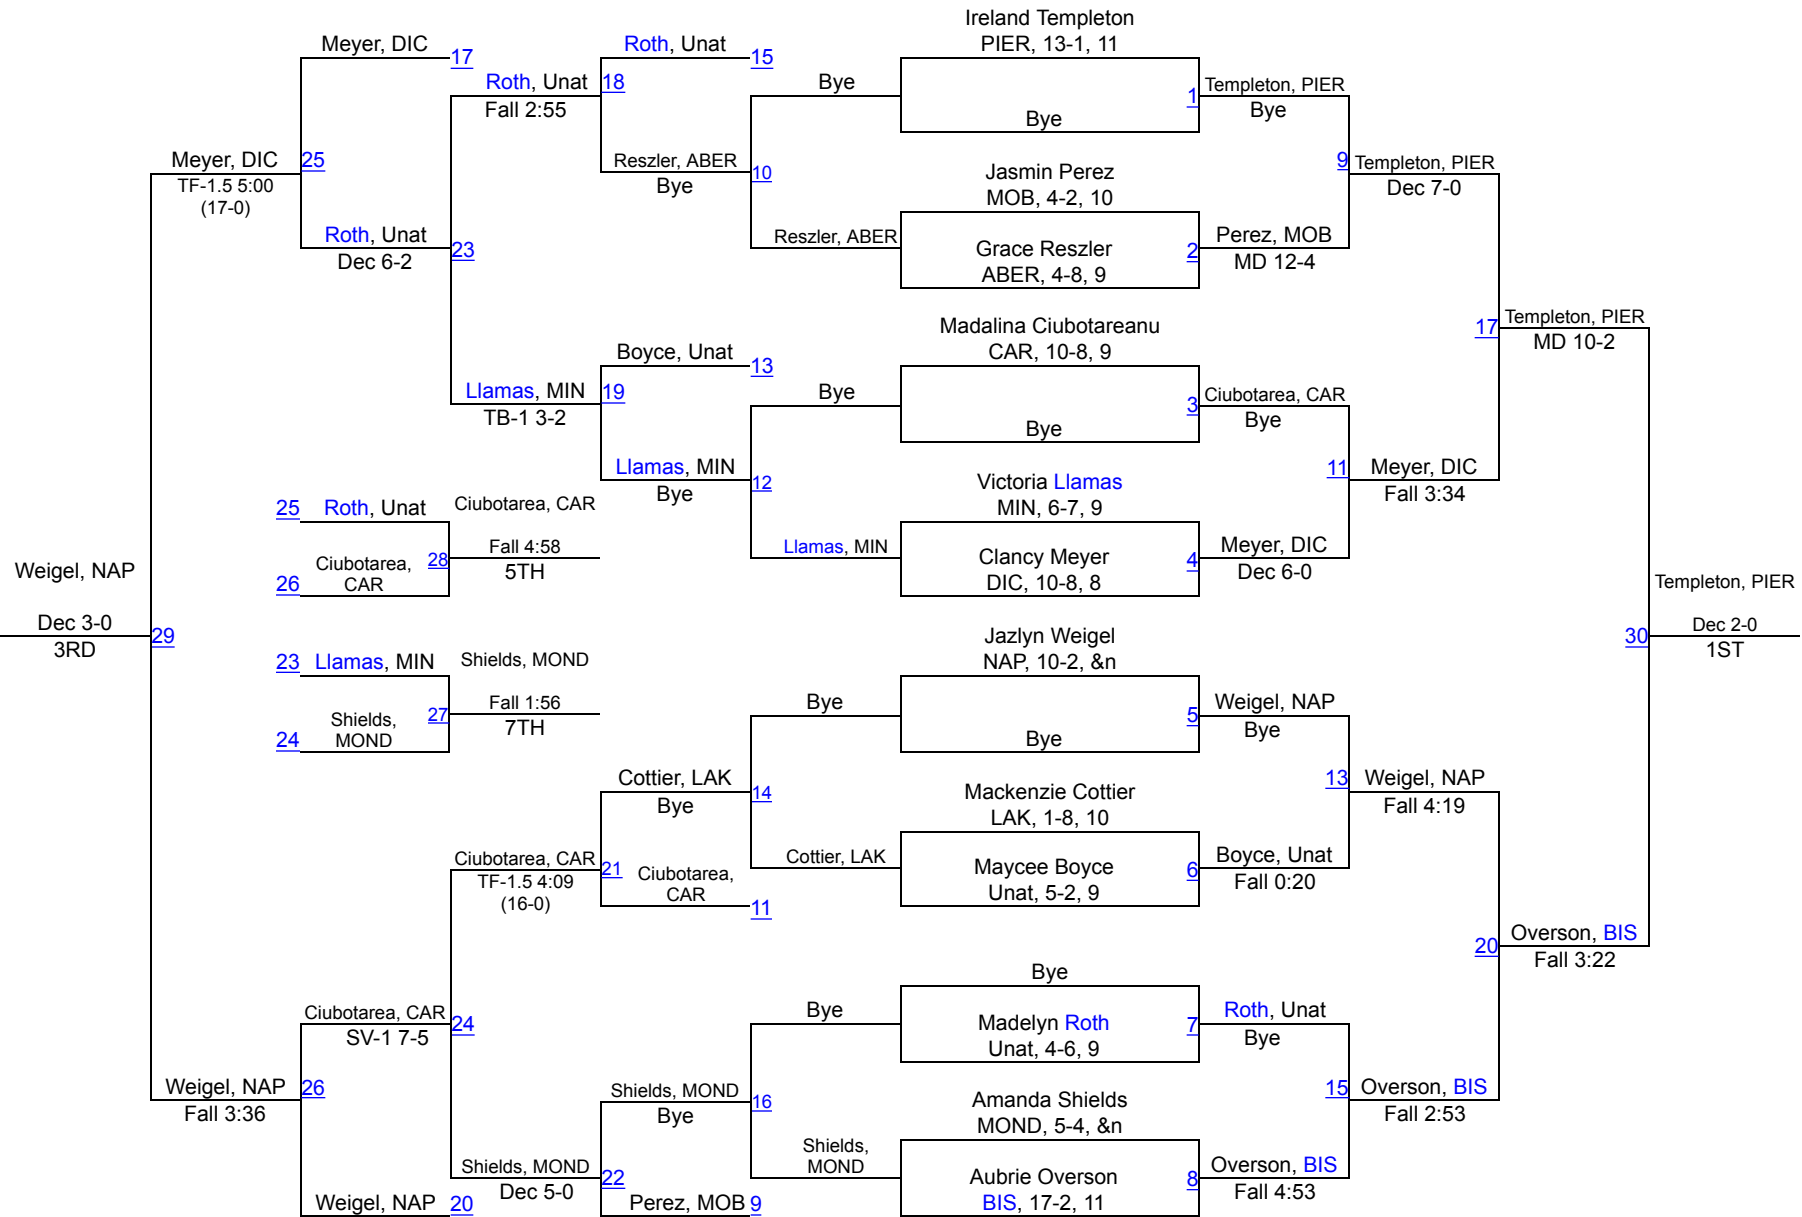

# 2nd Annual Girls` Border Brawl

**130B**

# 2nd Annual Girls` Border Brawl

136

# 2nd Annual Girls' Border Brawl

142