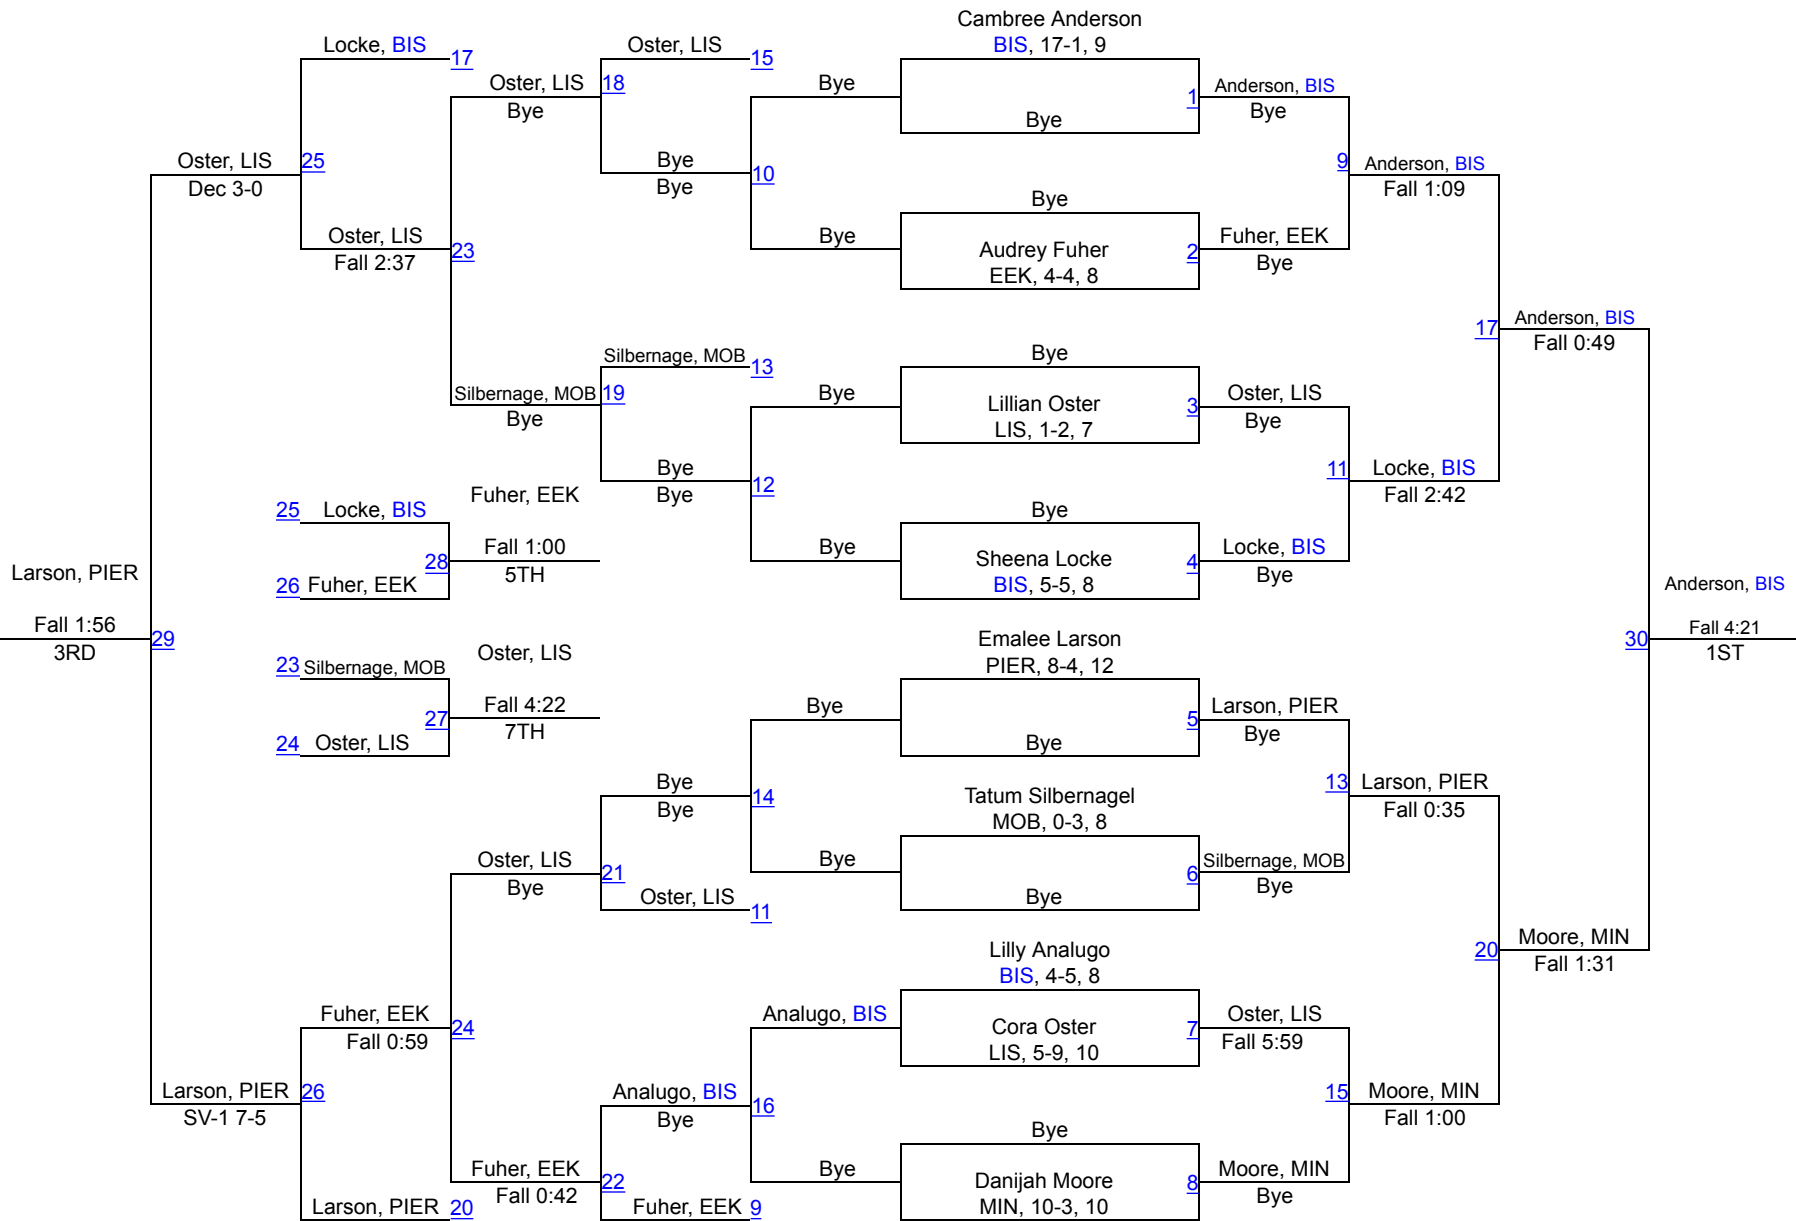

**2ND**

Danica Shorey, BIS, 4-6, 7

**3RD**

Ashlyn Michaelsohn, SB, 2-12, 7

**4TH**

# 2nd Annual Girls' Border Brawl

190