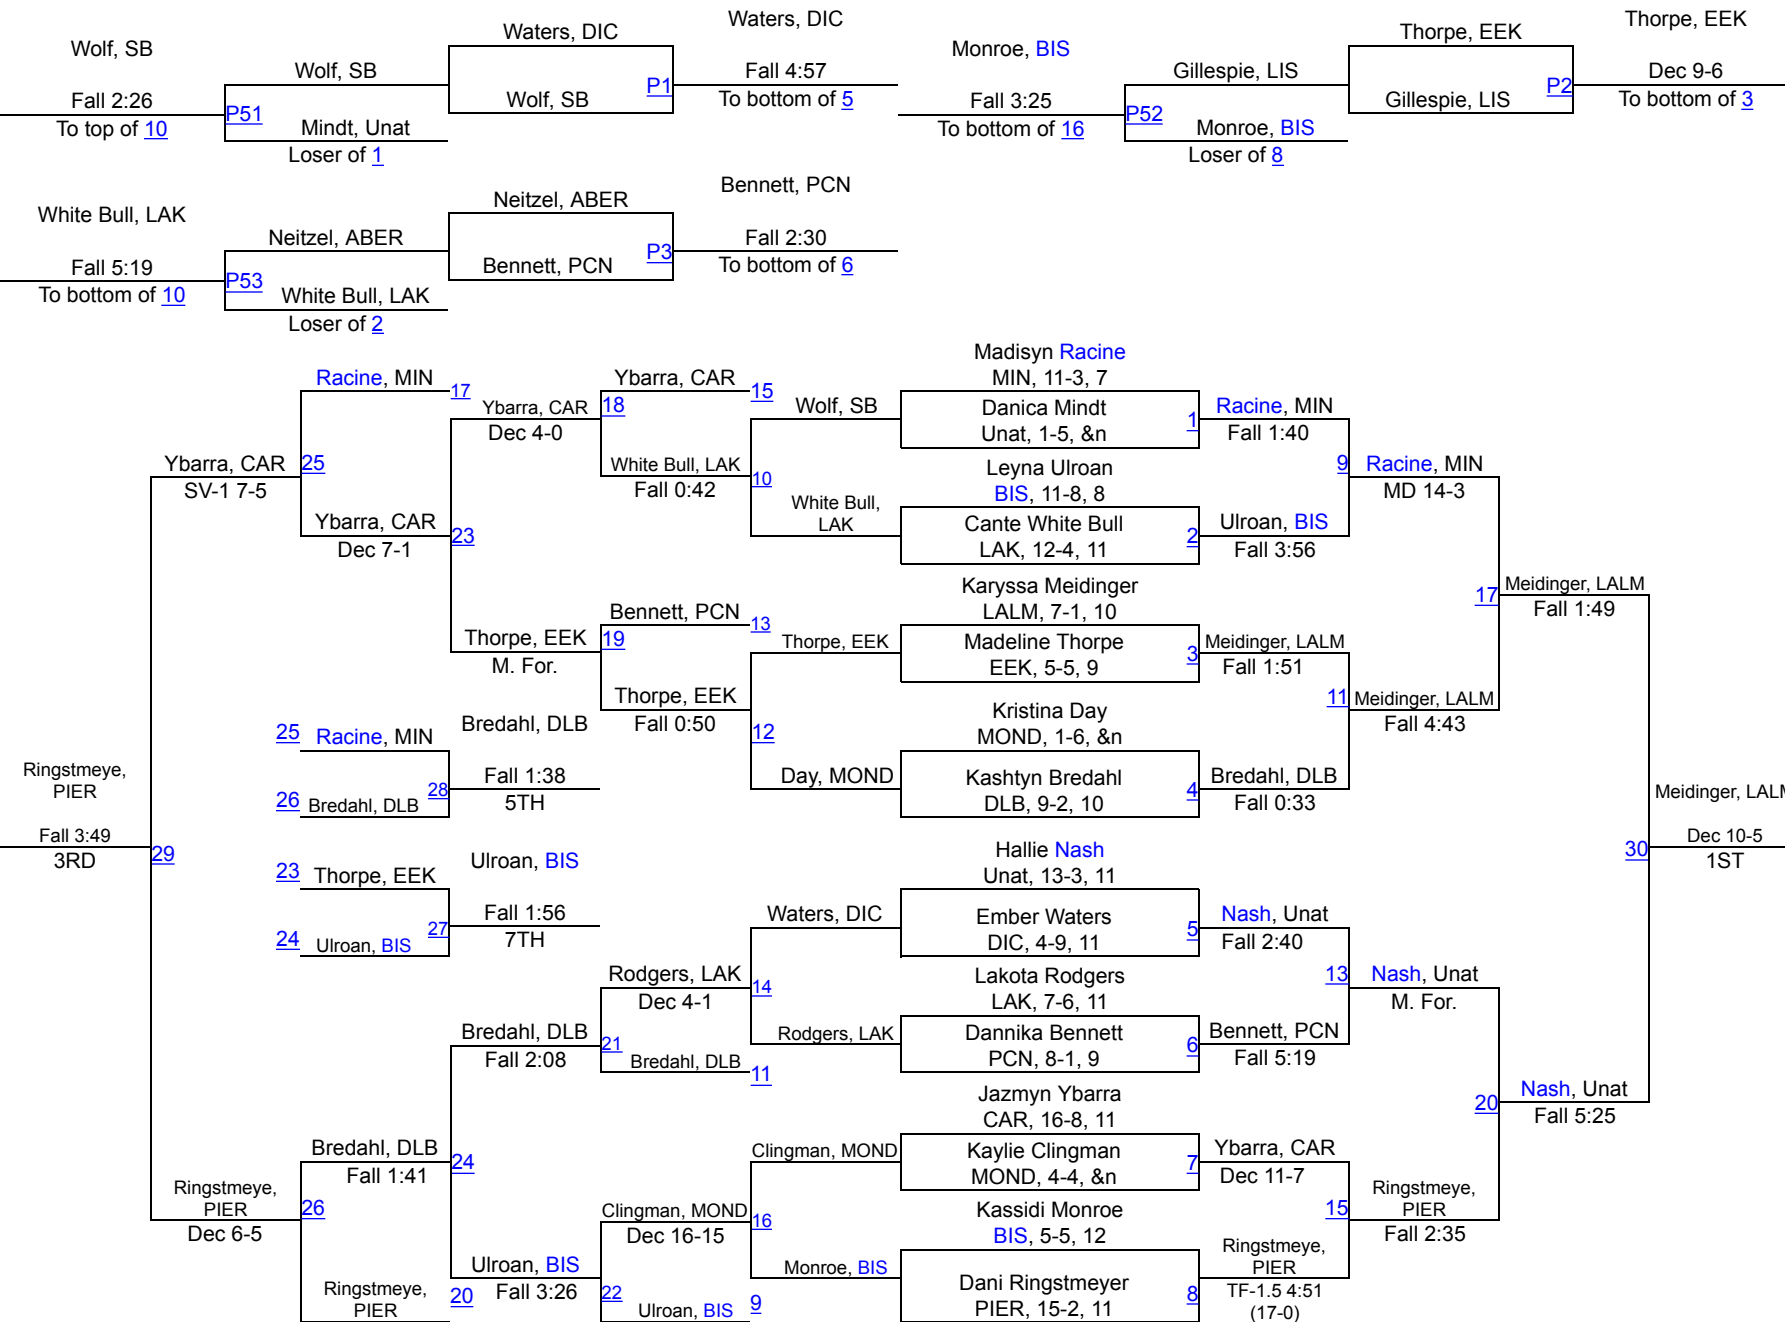

2nd Annual Girls' Border Brawl

124