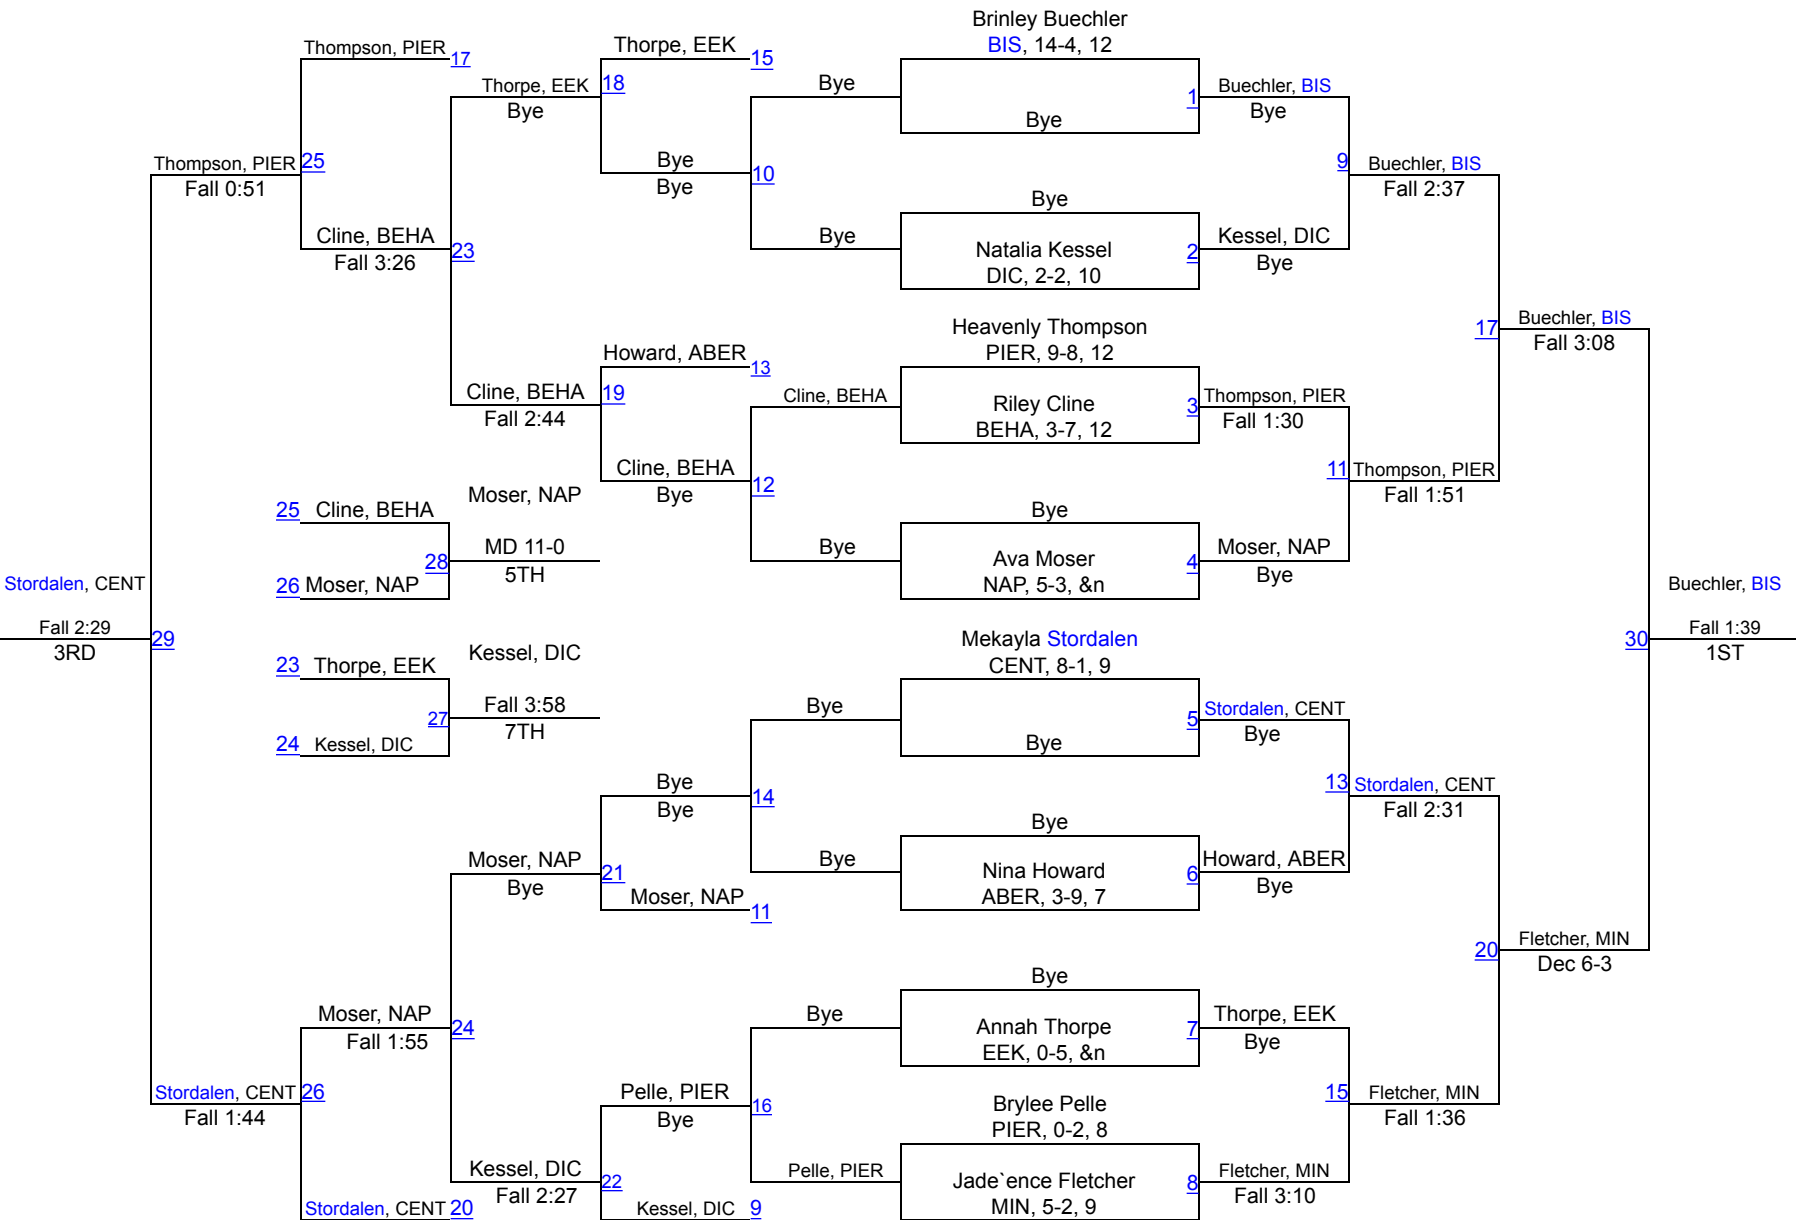

2nd Annual Girls' Border Brawl

250