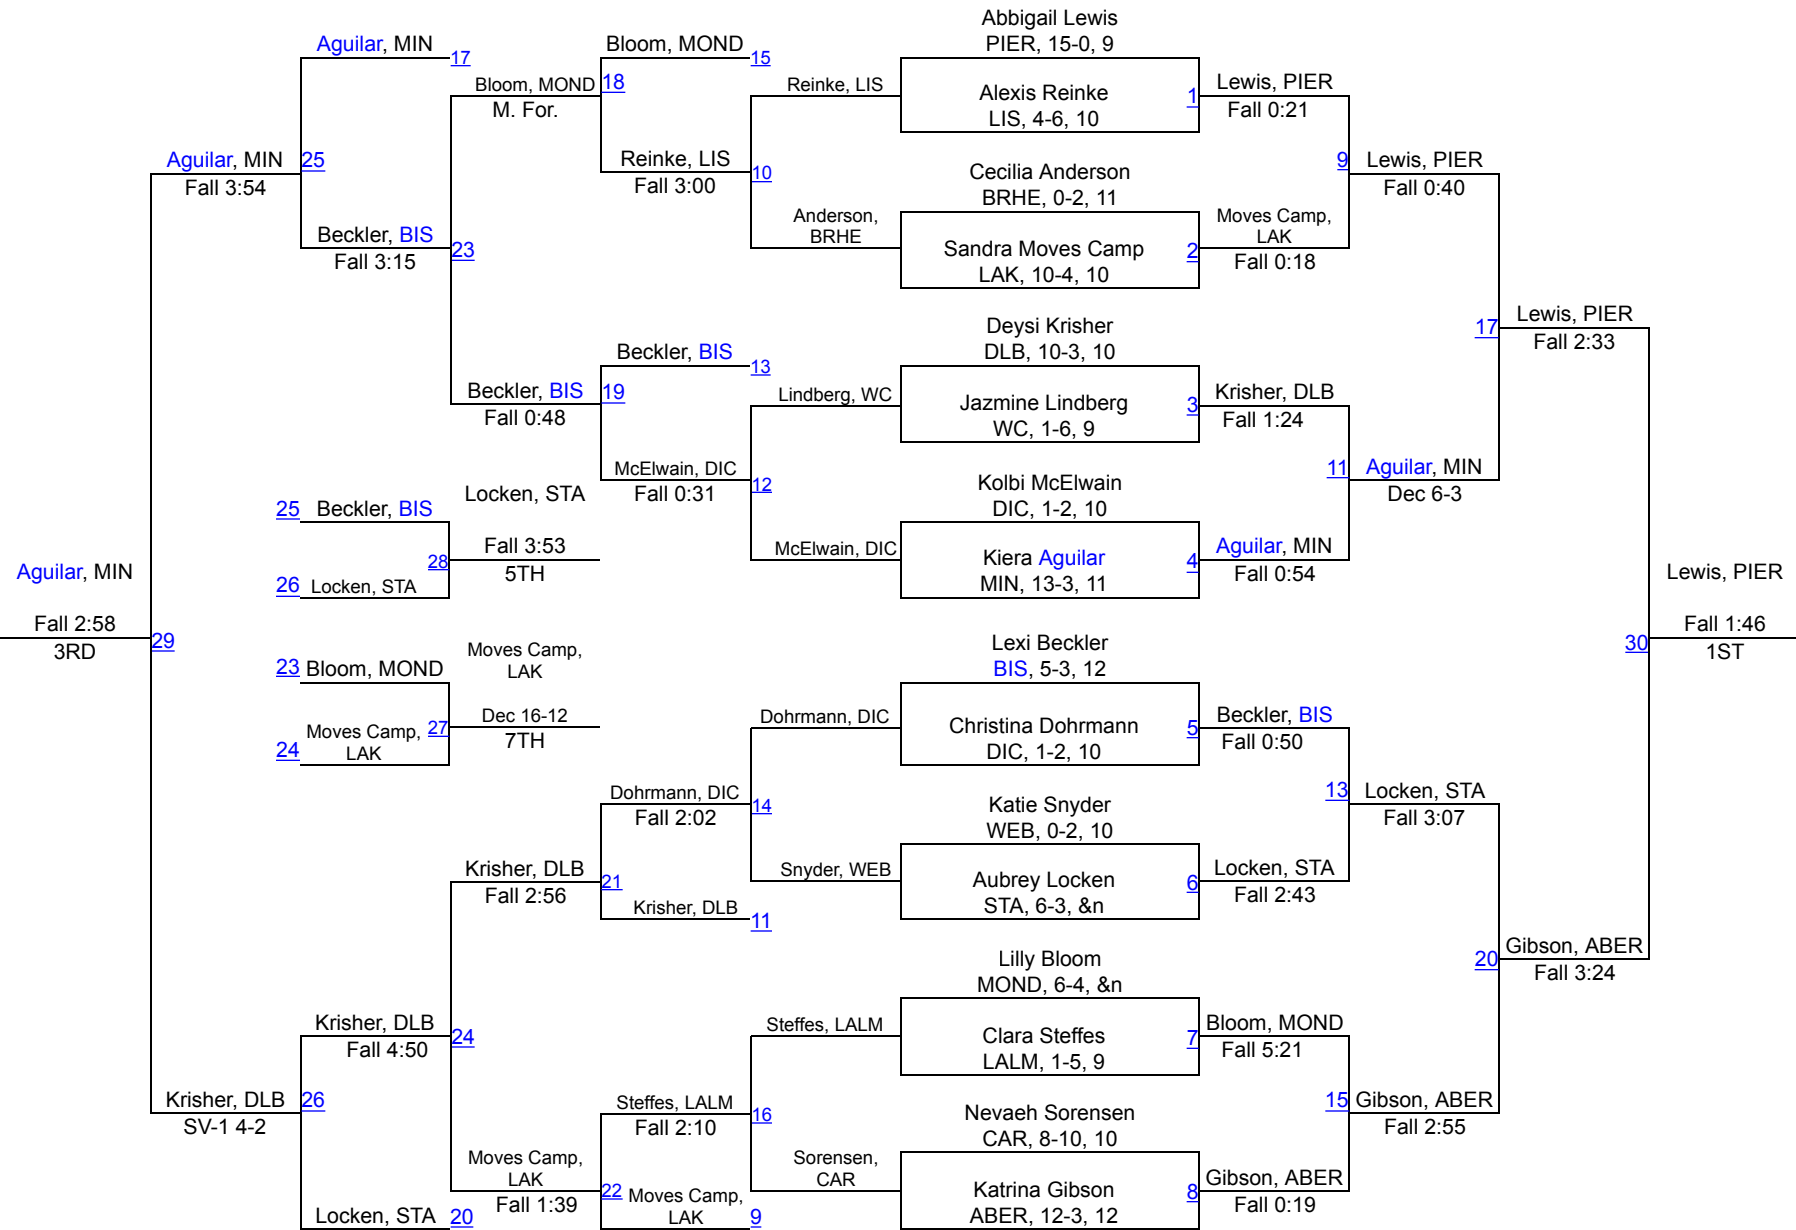

2nd Annual Girls` Border Brawl

155