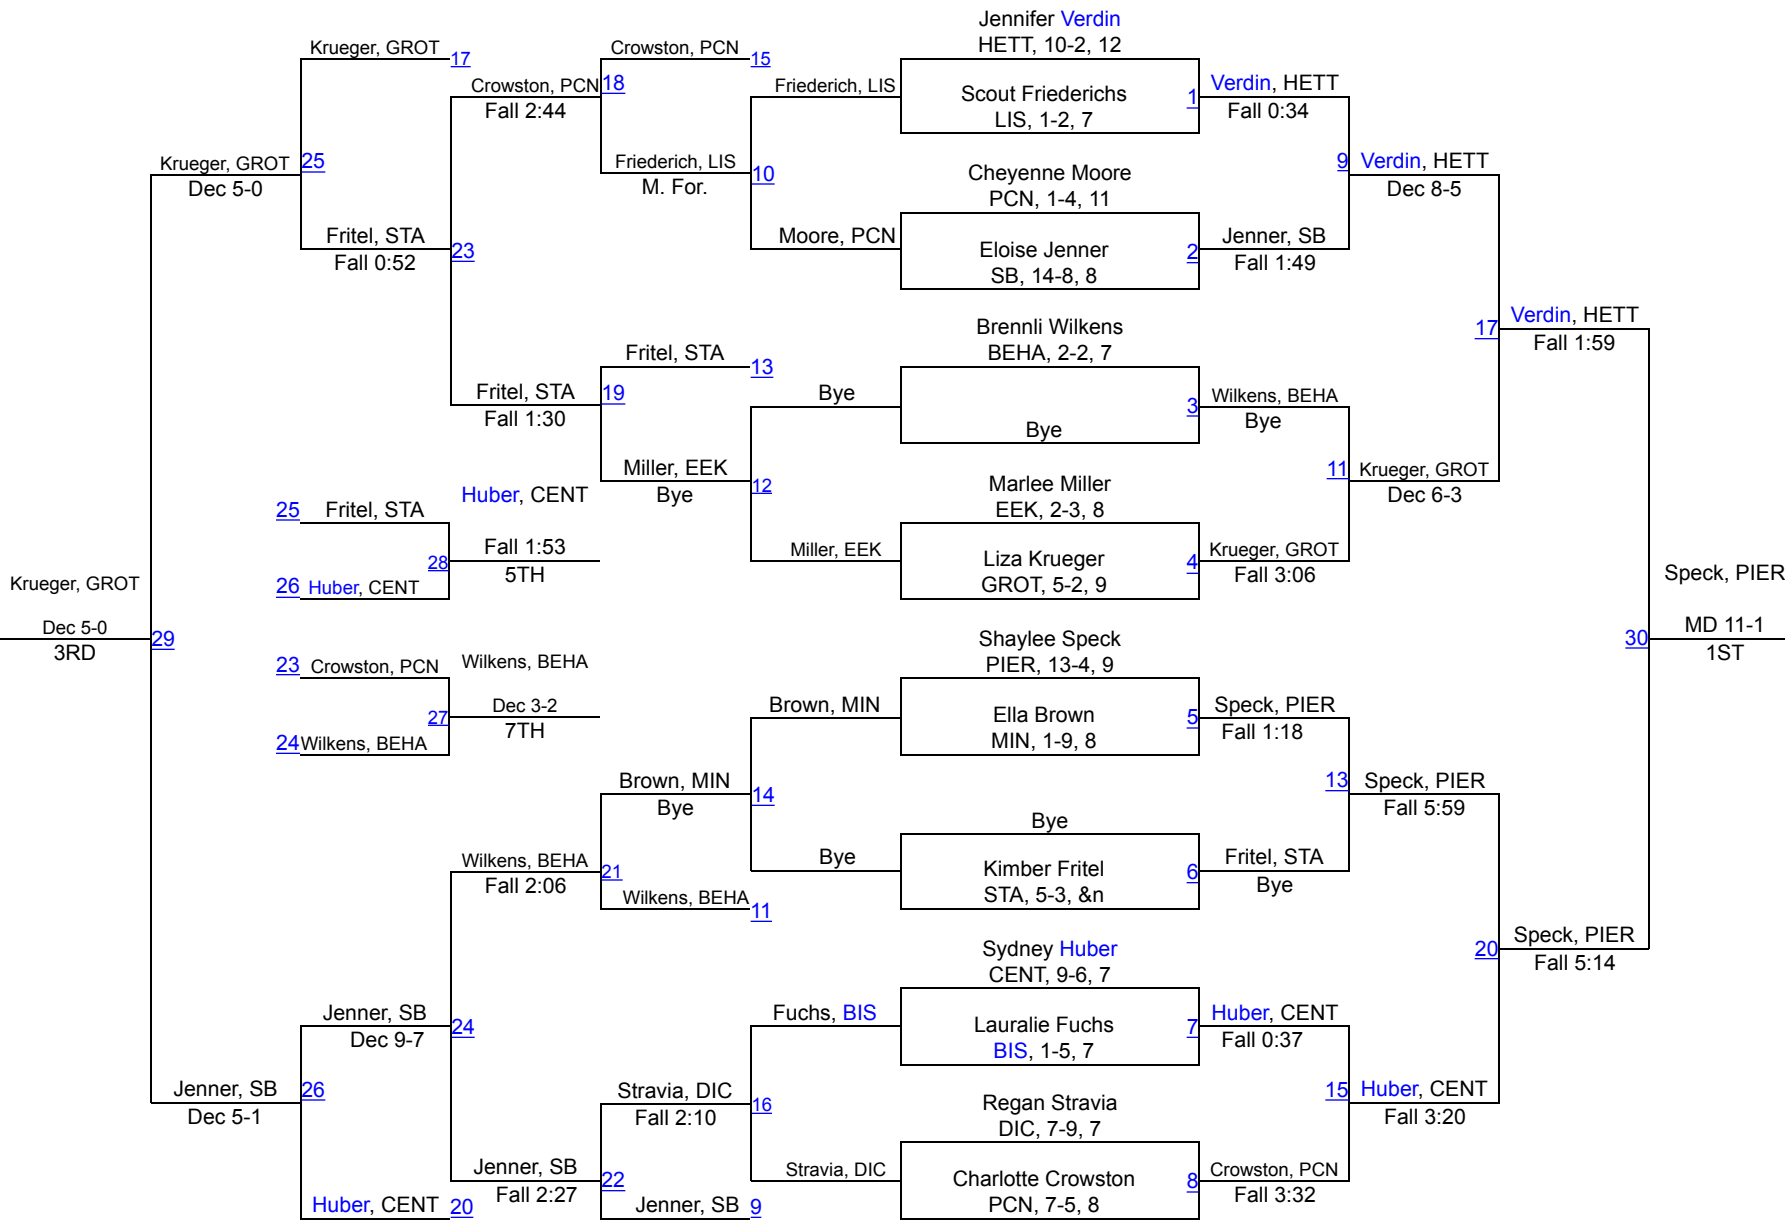

2nd Annual Girls` Border Brawl

100