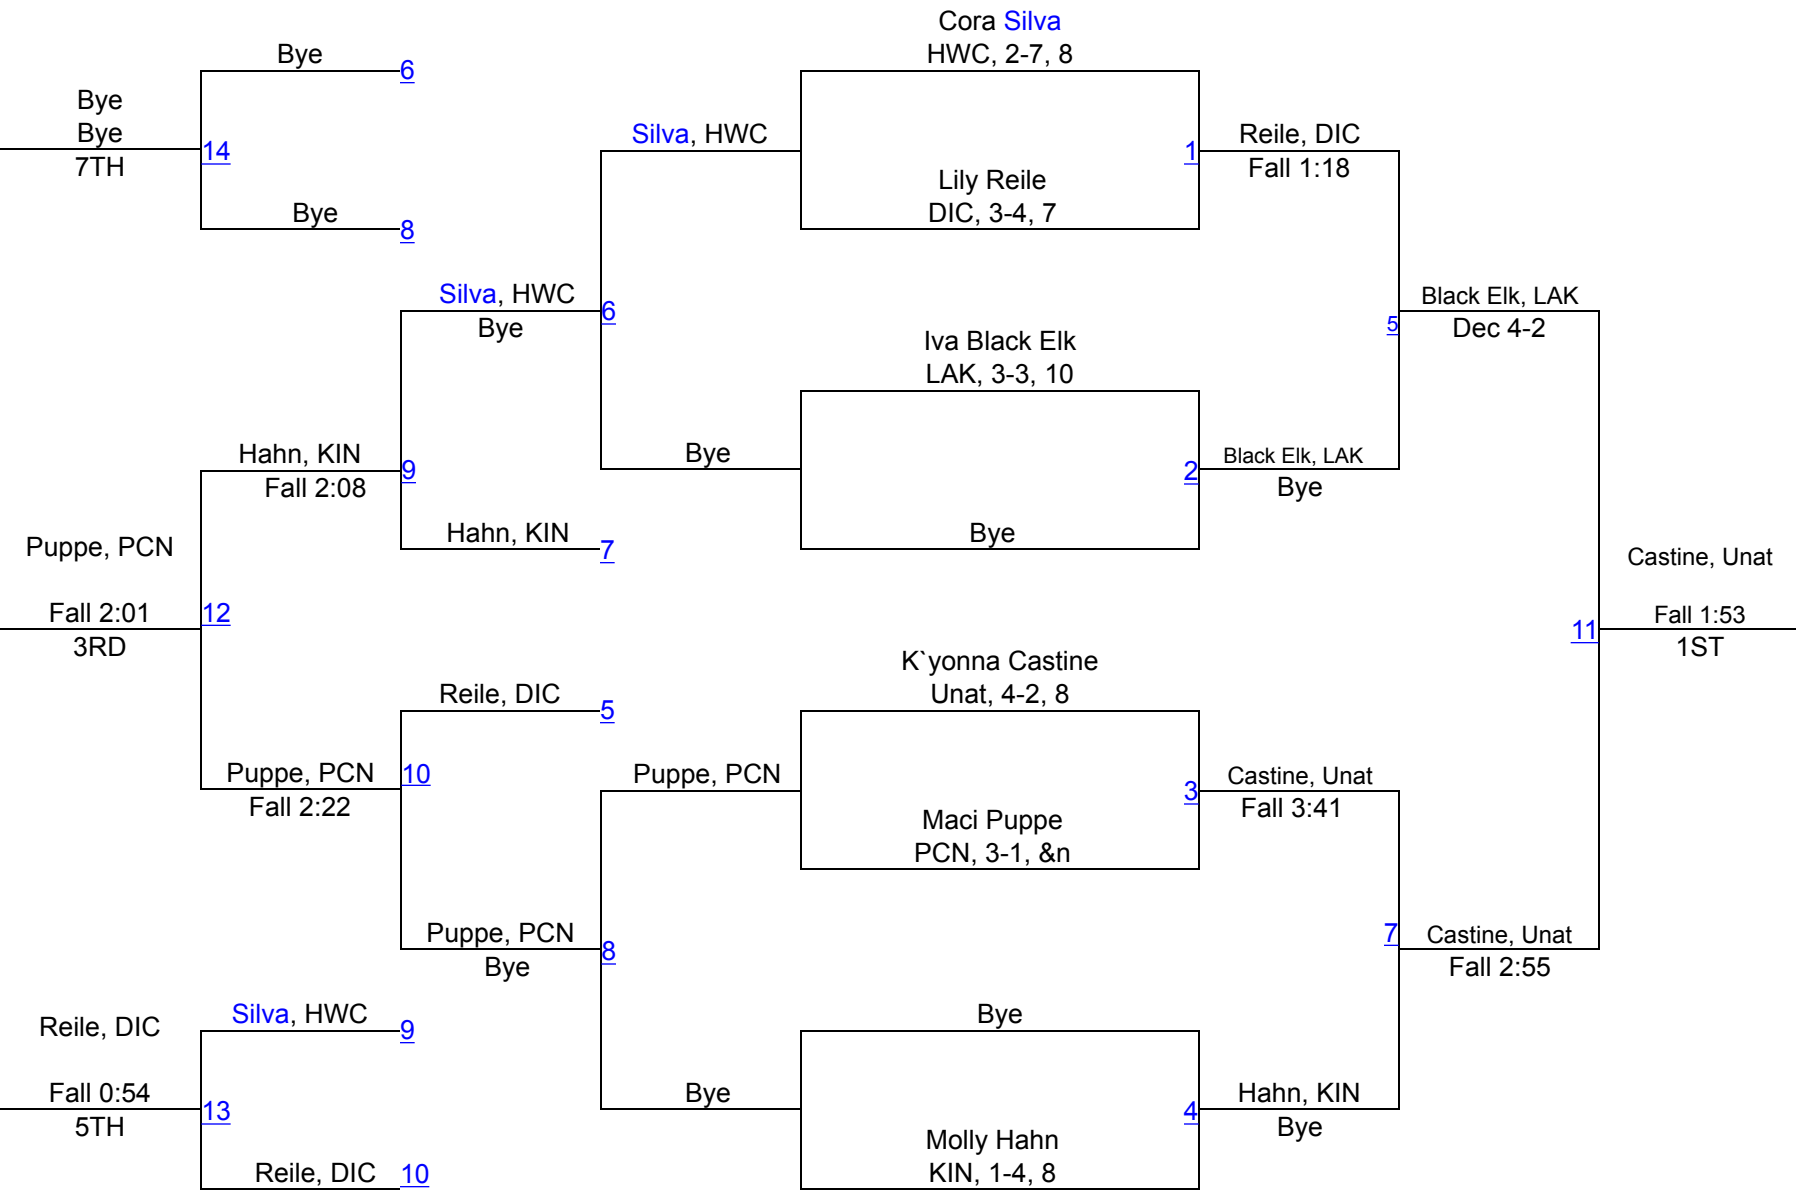

2nd Annual Girls` Border Brawl

100B