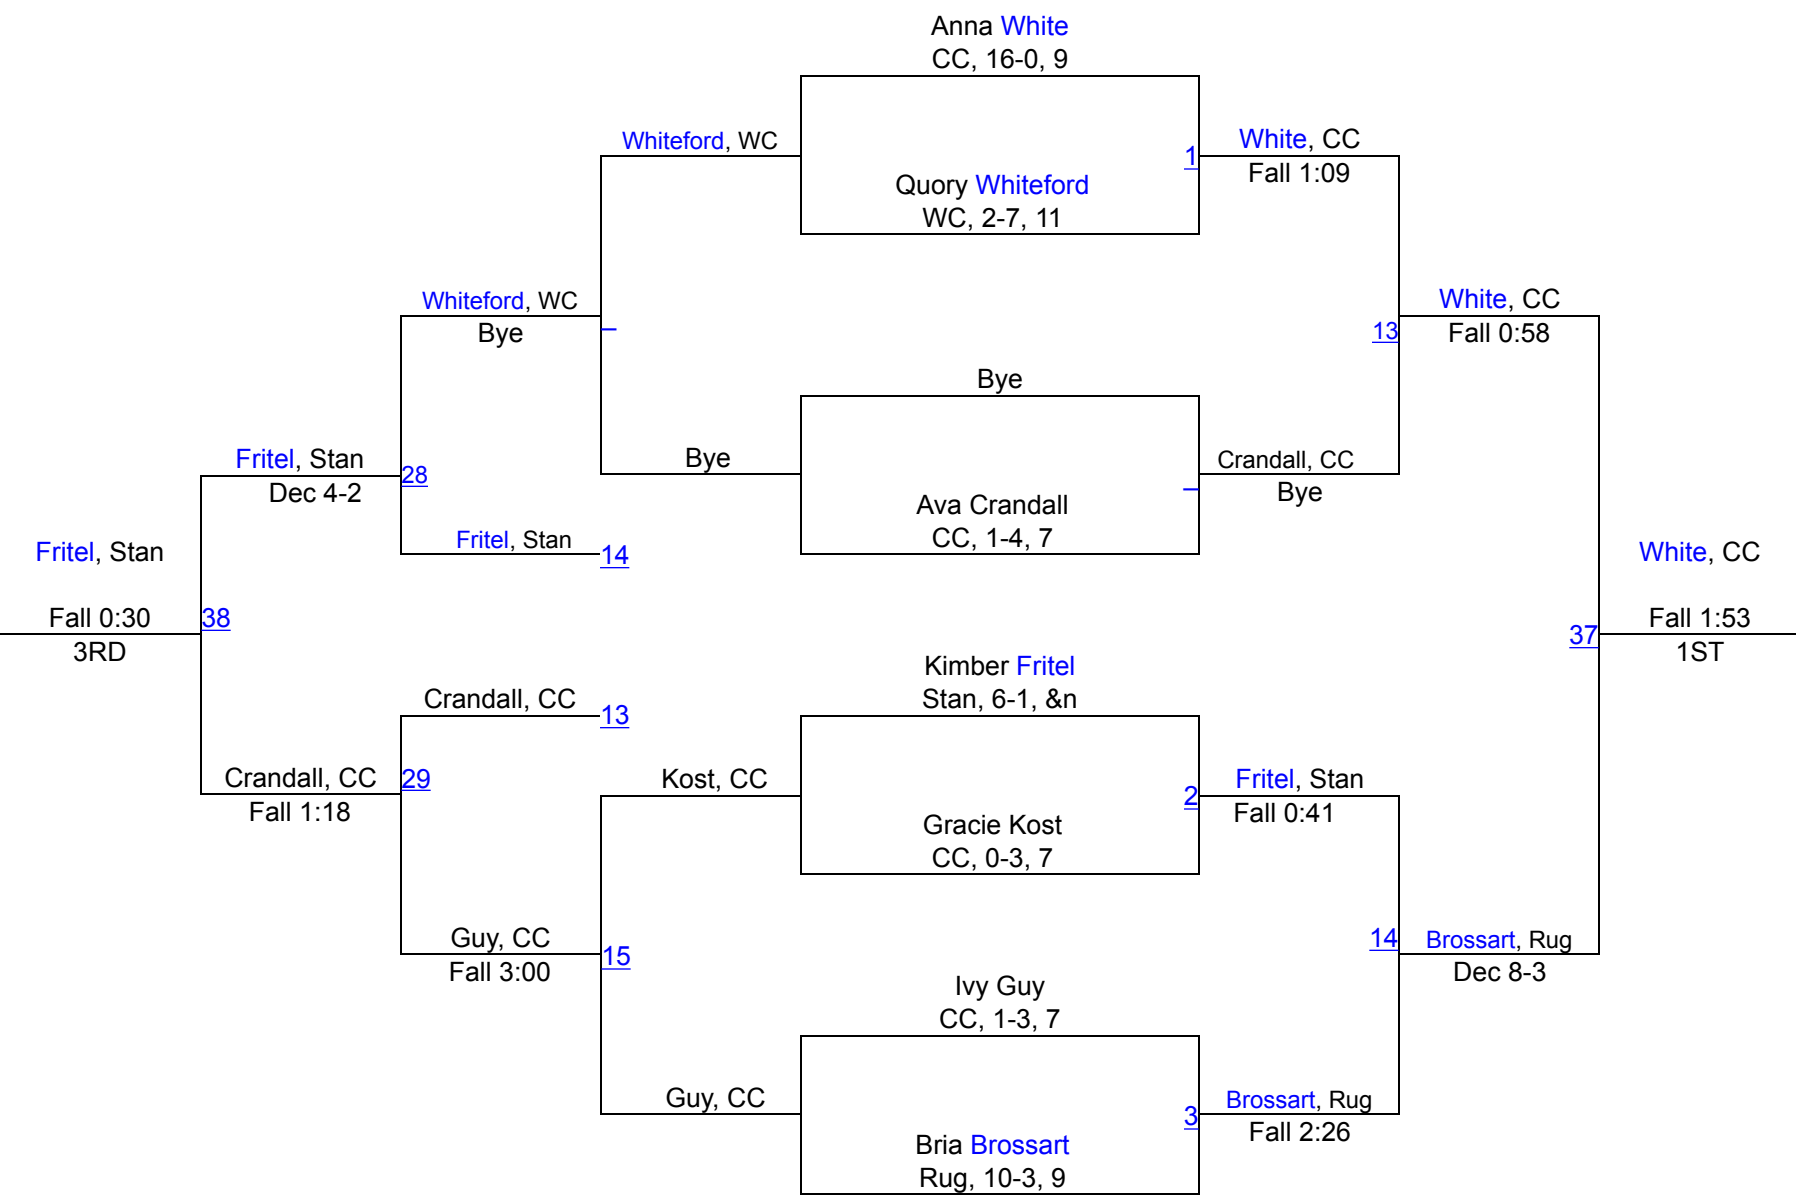

Bucky and Linda Anderson Classic - Girls

106

Bucky and Linda Anderson Classic - Girls

118

Round 1

Mayer, CC	4	Mayer, CC
Quinn, CC		Fall 1:18

Bohrer, Stan	5	Dutt, CC
Dutt, CC		Fall 0:59

Round 2