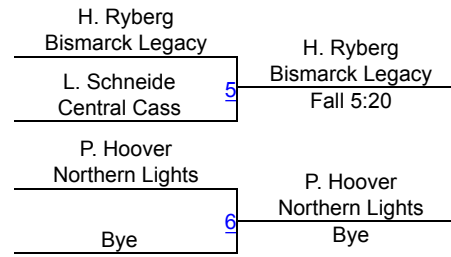

Fall 3:33

L. Baker (Northern Lights)

5TH

Dennis Flynn Shootout (GIRLS)

Girls Varsity 142

Round 1

Round 2

POOL A