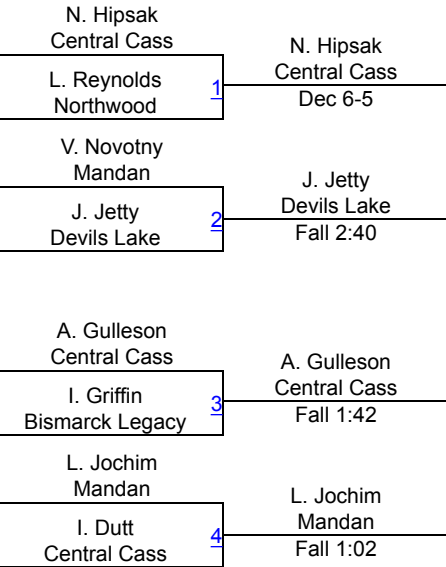

Dennis Flynn Shootout (GIRLS)

Girls Varsity 170

Round 1