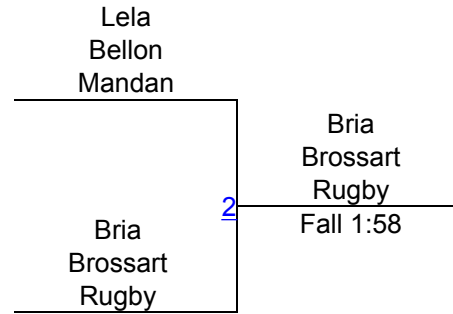

Dennis Flynn Shootout (GIRLS)

Girls Varsity 100

Round 1

Round 2

POOL A

POOL B

Round 3

FINALS

Dennis Flynn Shootout (GIRLS)

Girls Varsity 106

Round 1

Round 2

Round 3

A. Kenfack (Bismarck Legacy)

1ST

B. Brossart (Rugby)