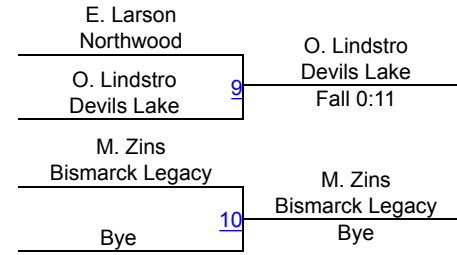

Dennis Flynn Shootout (GIRLS)

Girls Varsity 124-B

Round 1

Round 2

POOL A

Round 3

POOL B

FINALS

Dennis Flynn Shootout (GIRLS)

Girls Varsity 130

Round 1

M. Schneide Bismarck Legacy	1	M. Schneide Bismarck Legacy	Bye
Bye		Bye	
E. Schneide Central Cass		E. Schneide Central Cass	Fall 4:42
B. Campbell Mandan	2		