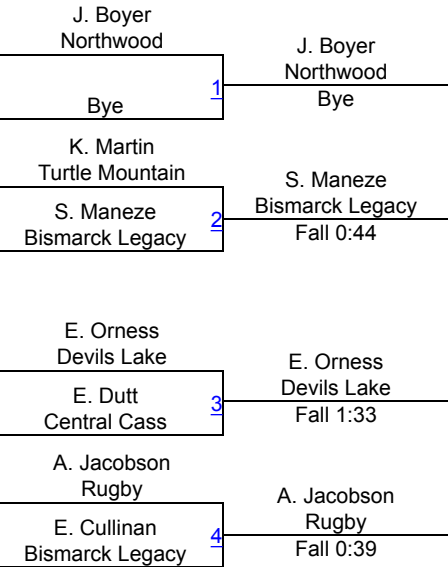

Dennis Flynn Shootout (GIRLS)

Girls Varsity 106

Round 1

Round 2

Round 3

A. Kenfack (Bismarck Legacy)

1ST

B. Brossart (Rugby)

2ND

L. Bellon (Mandan)

3RD

Dennis Flynn Shootout (GIRLS)

Girls Varsity 112

Round 1

Round 2

POOL A

POOL B

Round 3

FINALS

Dennis Flynn Shootout (GIRLS)

Girls Varsity 118

Round 1

Aubrey Quinn
Central Cass

Kulah Barjuah
Bismarck Legacy