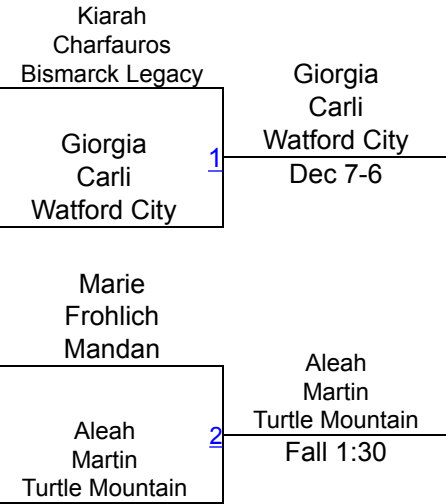

Dennis Flynn Shootout (GIRLS)

Girls Varsity 155

Round 1