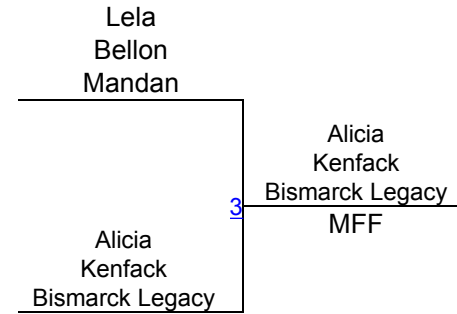

Dennis Flynn Shootout (GIRLS)

Girls Varsity 100

Round 1

Round 2

POOL A

POOL B

Round 3

FINALS

Dennis Flynn Shootout (GIRLS)

Girls Varsity 106

Round 1

Round 2

Round 3

A. Kenfack (Bismarck Legacy)

1ST

B. Brossart (Rugby)

2ND

L. Bellon (Mandan)

3RD

Dennis Flynn Shootout (GIRLS)

Girls Varsity 112

Round 1

Round 2

POOL A

POOL B

Round 3

FINALS

Dennis Flynn Shootout (GIRLS)

Girls Varsity 118

Round 1

Aubrey Quinn
Central Cass

Kulah Barjuah
Bismarck Legacy