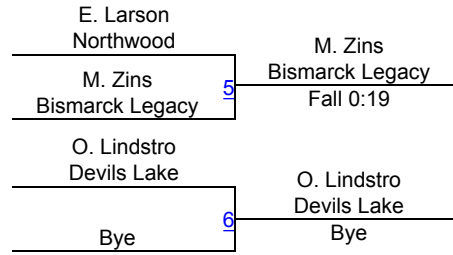

Dennis Flynn Shootout (GIRLS)

Girls Varsity 124-B

Round 1

Round 2

POOL A

Round 3

POOL B

FINALS

Dennis Flynn Shootout (GIRLS)

Girls Varsity 130

Round 1

M. Schneide Bismarck Legacy	1	M. Schneide Bismarck Legacy	Bye
Bye		Bye	
E. Schneide Central Cass		E. Schneide Central Cass	Fall 4:42
B. Campbell Mandan	2		