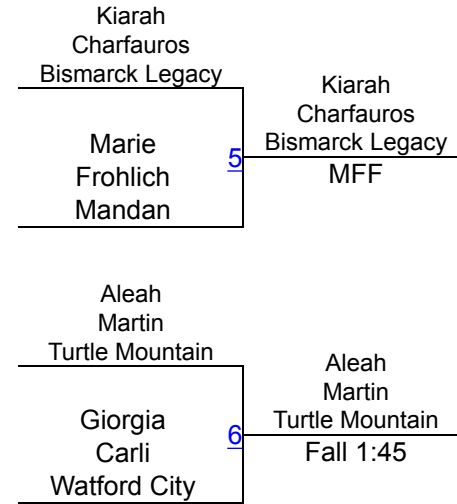

Dennis Flynn Shootout (GIRLS)

Girls Varsity 155

Round 1

Round 2

Round 3

WRESTLERS

K. Charfauros (Bismarck Legacy)

G. Carli (Watford City)