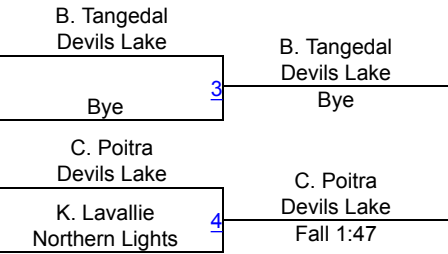

Dennis Flynn Shootout (GIRLS)

Girls Varsity 124-B

Round 1

Round 2

POOL A

Round 3

POOL B

FINALS