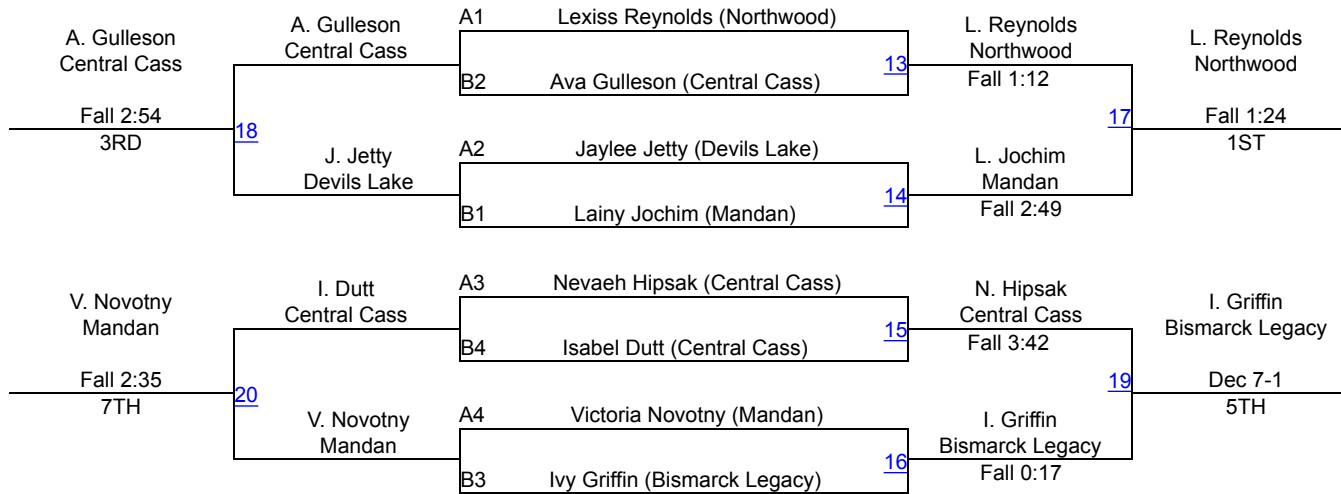

Dennis Flynn Shootout (GIRLS)

Girls Varsity 170

Round 1

Round 2

POOL A

POOL B

Round 3

FINALS