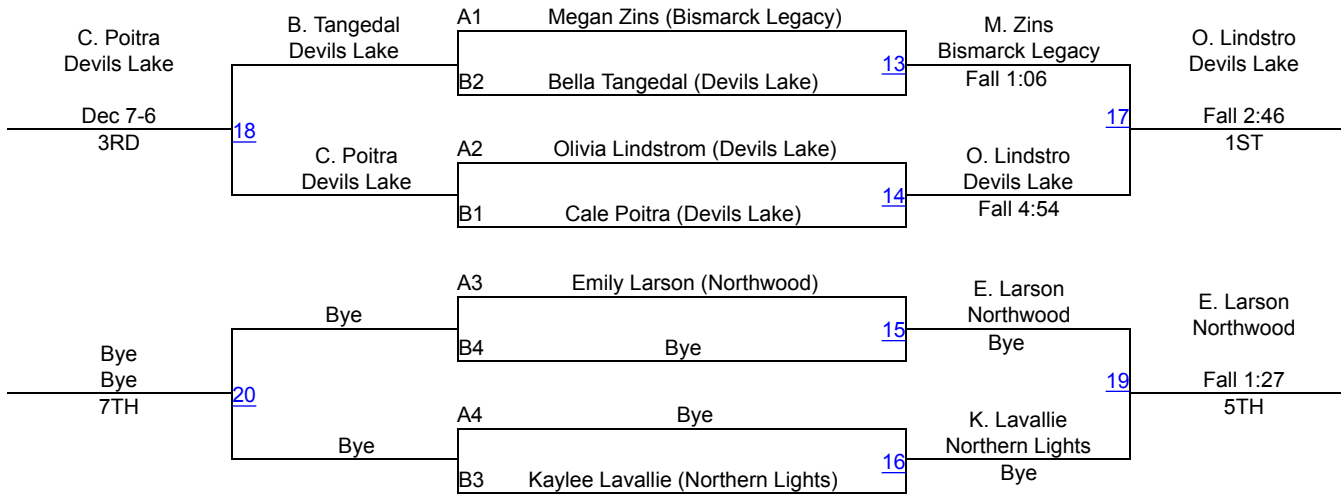

Dennis Flynn Shootout (GIRLS)

Girls Varsity 124-B

Round 1

Round 2

POOL A

Round 3

POOL B

FINALS