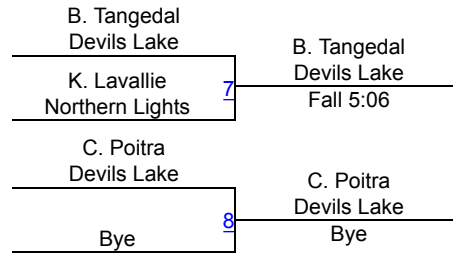

Dennis Flynn Shootout (GIRLS)

Girls Varsity 124-B

Round 1

Round 2

POOL A

Round 3

POOL B

FINALS