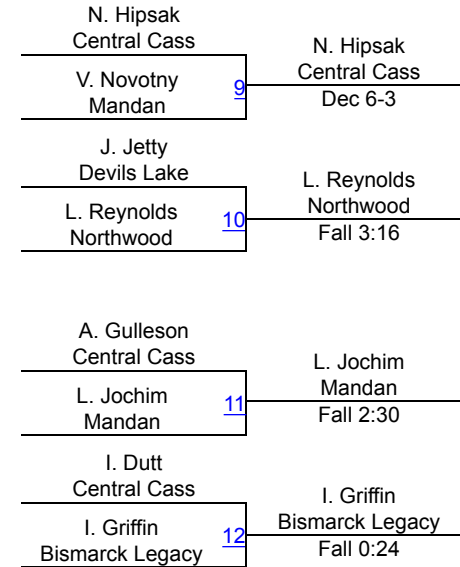

Dennis Flynn Shootout (GIRLS)

Girls Varsity 170

Round 1

Round 2

POOL A

POOL B

Round 3

FINALS