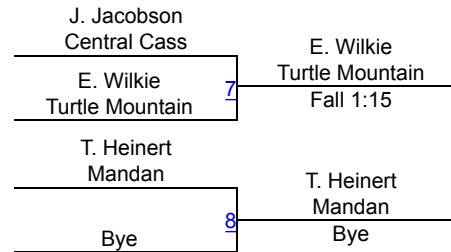

POOL B

Round 3

FINALS

Dennis Flynn Shootout (GIRLS)

Girls Varsity 148

Round 1

S. Meyer Bismarck Legacy	1	S. Meyer Bismarck Legacy	Bye
H. Larson Northwood	2	E. Faleide Central Cass	Fall 1:12

N. Singthon Bismarck Legacy	3	K. Hamley Turtle Mountain	Fall 1:08
A. Decoteau Northern Lights	4	K. Schadler Larimore	Fall 5:31