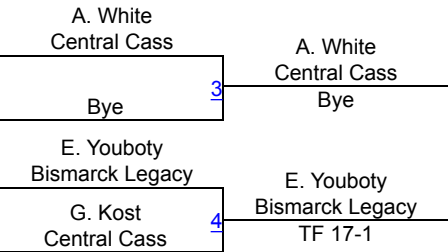

Dennis Flynn Shootout (GIRLS)

Girls Varsity 100

Round 1

Round 2

POOL A

POOL B

Round 3

FINALS

Dennis Flynn Shootout (GIRLS)

Girls Varsity 106

Round 1

Round 2

Round 3

A. Kenfack (Bismarck Legacy)

1ST

B. Brossart (Rugby)