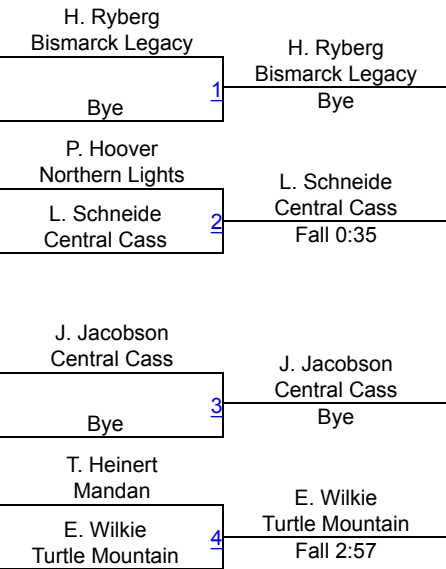

Fall 3:33

L. Baker (Northern Lights)

5TH

Dennis Flynn Shootout (GIRLS)

Girls Varsity 142

Round 1

Round 2

POOL A