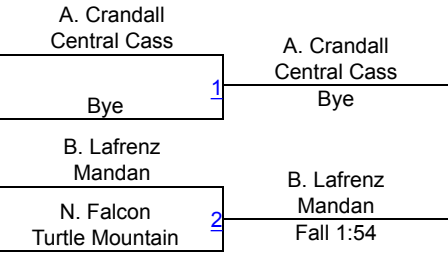

Dennis Flynn Shootout (GIRLS)

Girls Varsity 100

Round 1

Round 2

POOL A

POOL B

Round 3

FINALS

Dennis Flynn Shootout (GIRLS)

Girls Varsity 106

Round 1

Round 2

Round 3

A. Kenfack (Bismarck Legacy)

1ST

B. Brossart (Rugby)