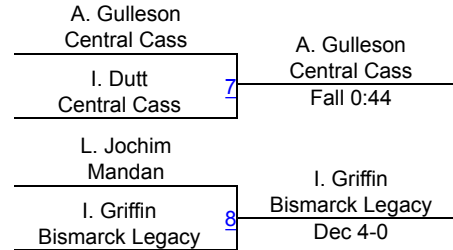

M. Frohlich (Mandan)

4TH

Dennis Flynn Shootout (GIRLS)

Girls Varsity 170

Round 1

Round 2

POOL A

POOL B