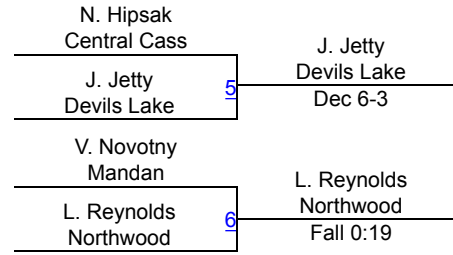

M. Frohlich (Mandan)

4TH

Dennis Flynn Shootout (GIRLS)

Girls Varsity 170

Round 1

Round 2

POOL A

POOL B