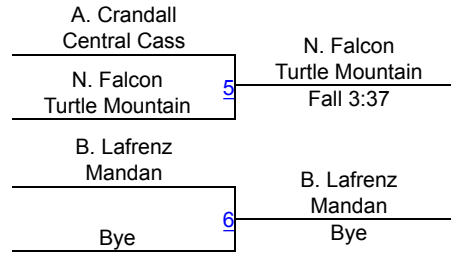

Dennis Flynn Shootout (GIRLS)

Girls Varsity 100

Round 1

Round 2

POOL A

POOL B

Round 3

FINALS

Dennis Flynn Shootout (GIRLS)

Girls Varsity 106

Round 1

Round 2

Round 3

A. Kenfack (Bismarck Legacy)

1ST

B. Brossart (Rugby)