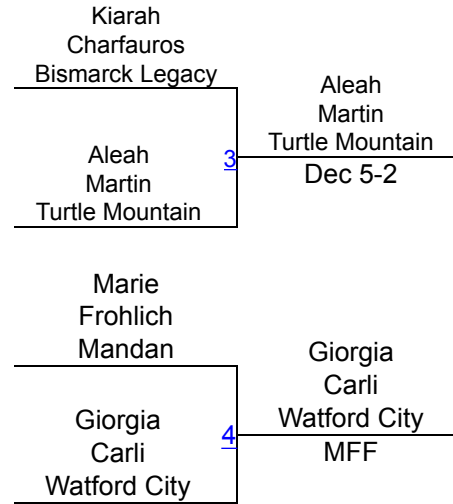

Dennis Flynn Shootout (GIRLS)

Girls Varsity 155

Round 1

Round 2

Round 3

WRESTLERS

K. Charfauros (Bismarck Legacy)

G. Carli (Watford City)

M. Frohlich (Mandan)

A. Martin (Turtle Mountain Community)

A. Martin (Turtle Mountain Community)

1ST

G. Carli (Watford City)

2ND

K. Charfauros (Bismarck Legacy)

3RD

M. Frohlich (Mandan)

4TH