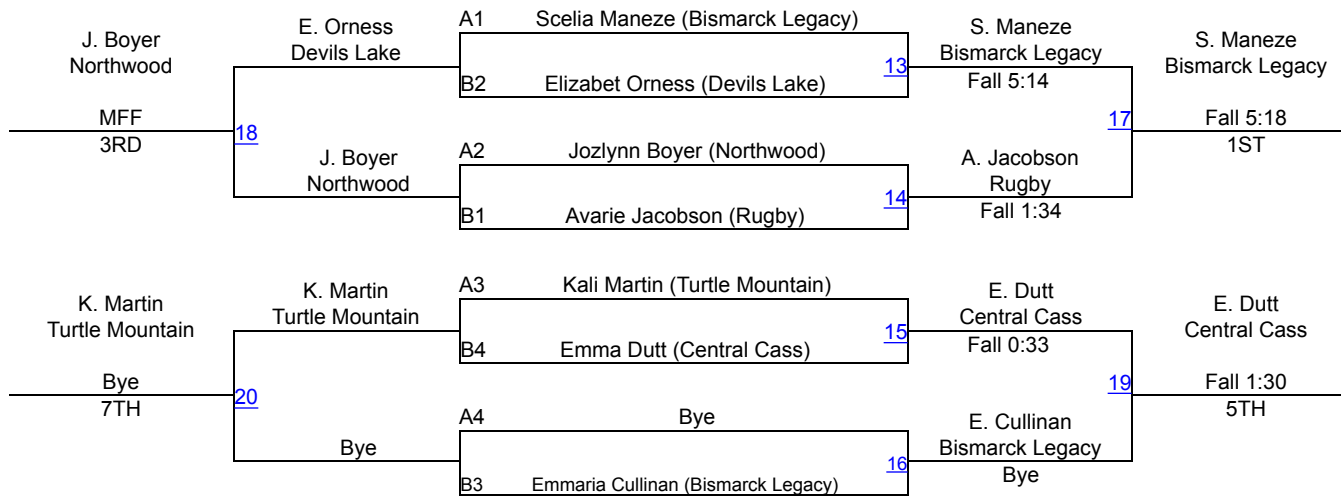

Dennis Flynn Shootout (GIRLS)

Girls Varsity 106

Round 1

Round 2

Round 3

A. Kenfack (Bismarck Legacy)

1ST

B. Brossart (Rugby)

2ND

L. Bellon (Mandan)

3RD

Dennis Flynn Shootout (GIRLS)

Girls Varsity 112

Round 1

Round 2

POOL A

POOL B

Round 3

FINALS

Dennis Flynn Shootout (GIRLS)

Girls Varsity 118

Round 1

Aubrey Quinn
Central Cass

Kulah Barjuah
Bismarck Legacy