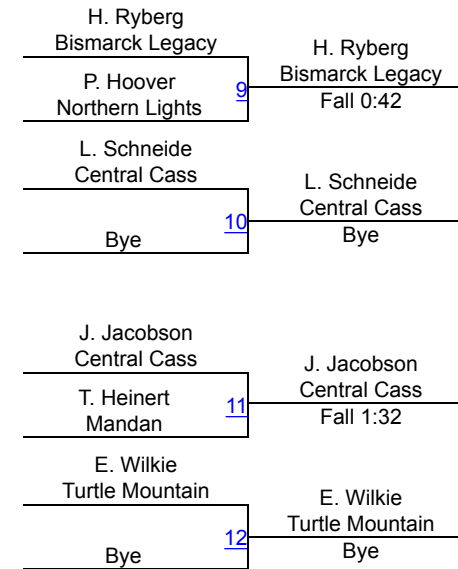

Dennis Flynn Shootout (GIRLS)

Girls Varsity 142

Round 1

Round 2

POOL A

POOL B

Round 3

FINALS