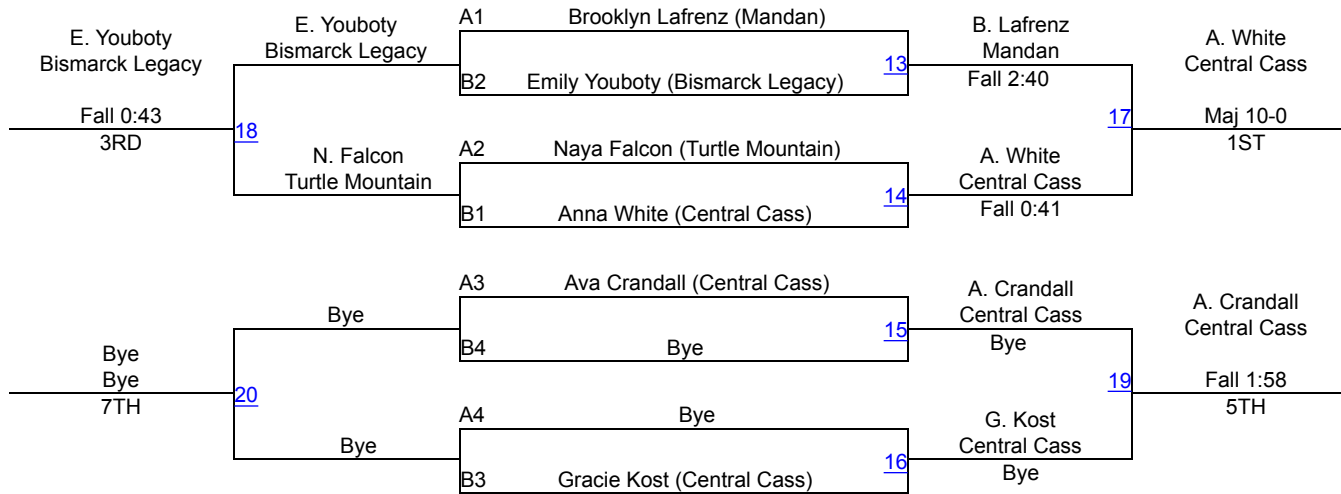

Dennis Flynn Shootout (GIRLS)

Girls Varsity 100

Round 1

Round 2

POOL A

POOL B

Round 3

FINALS

Dennis Flynn Shootout (GIRLS)

Girls Varsity 106

Round 1

Round 2

Round 3

A. Kenfack (Bismarck Legacy)

1ST

B. Brossart (Rugby)