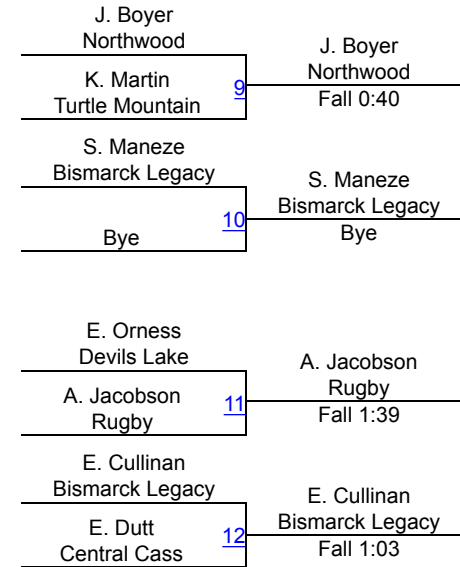

Dennis Flynn Shootout (GIRLS)

Girls Varsity 106

Round 1

Round 2

Round 3

A. Kenfack (Bismarck Legacy)

1ST

B. Brossart (Rugby)

2ND

L. Bellon (Mandan)

3RD

Dennis Flynn Shootout (GIRLS)

Girls Varsity 112

Round 1

Round 2

POOL A

POOL B

Round 3

FINALS

Dennis Flynn Shootout (GIRLS)

Girls Varsity 118

Round 1

Aubrey Quinn
Central Cass

Kulah Barjuah
Bismarck Legacy