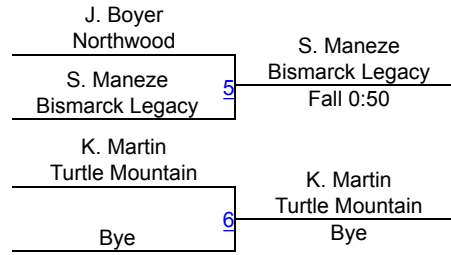

Dennis Flynn Shootout (GIRLS)

Girls Varsity 106

Round 1

Round 2

Round 3

A. Kenfack (Bismarck Legacy)

1ST

B. Brossart (Rugby)

2ND

L. Bellon (Mandan)

3RD

Dennis Flynn Shootout (GIRLS)

Girls Varsity 112

Round 1

Round 2

POOL A

POOL B

Round 3

FINALS

Dennis Flynn Shootout (GIRLS)

Girls Varsity 118

Round 1

Aubrey Quinn
Central Cass

Kulah Barjuah
Bismarck Legacy