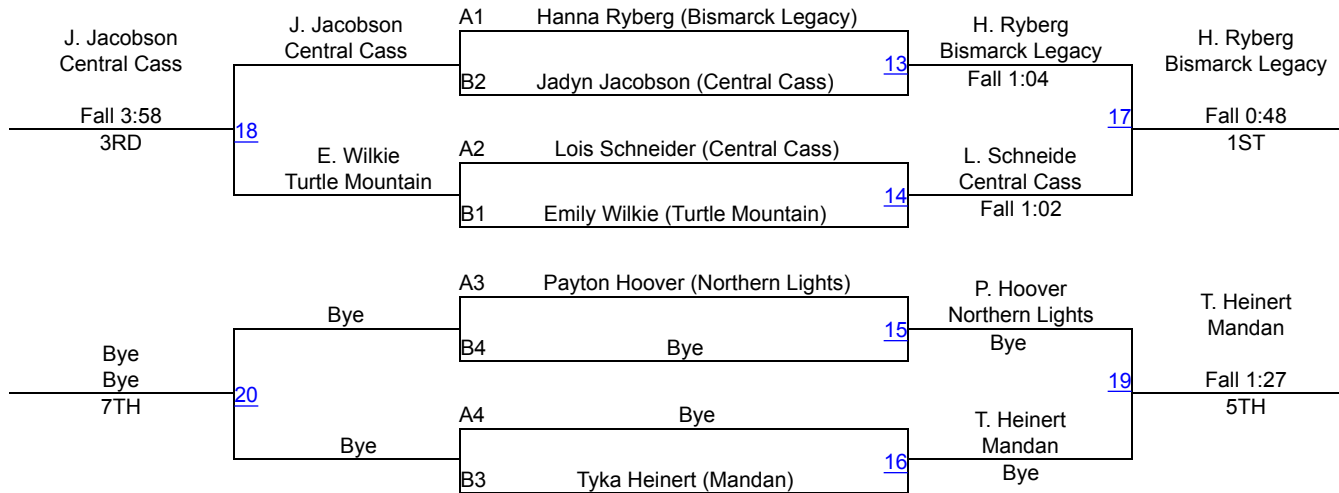

POOL B

Round 3

FINALS

Dennis Flynn Shootout (GIRLS)

Girls Varsity 148

Round 1

S. Meyer Bismarck Legacy	1	S. Meyer Bismarck Legacy	Bye
H. Larson Northwood	2	E. Faleide Central Cass	Fall 1:12

N. Singthon Bismarck Legacy	3	K. Hamley Turtle Mountain	Fall 1:08
A. Decoteau Northern Lights	4	K. Schadler Larimore	Fall 5:31