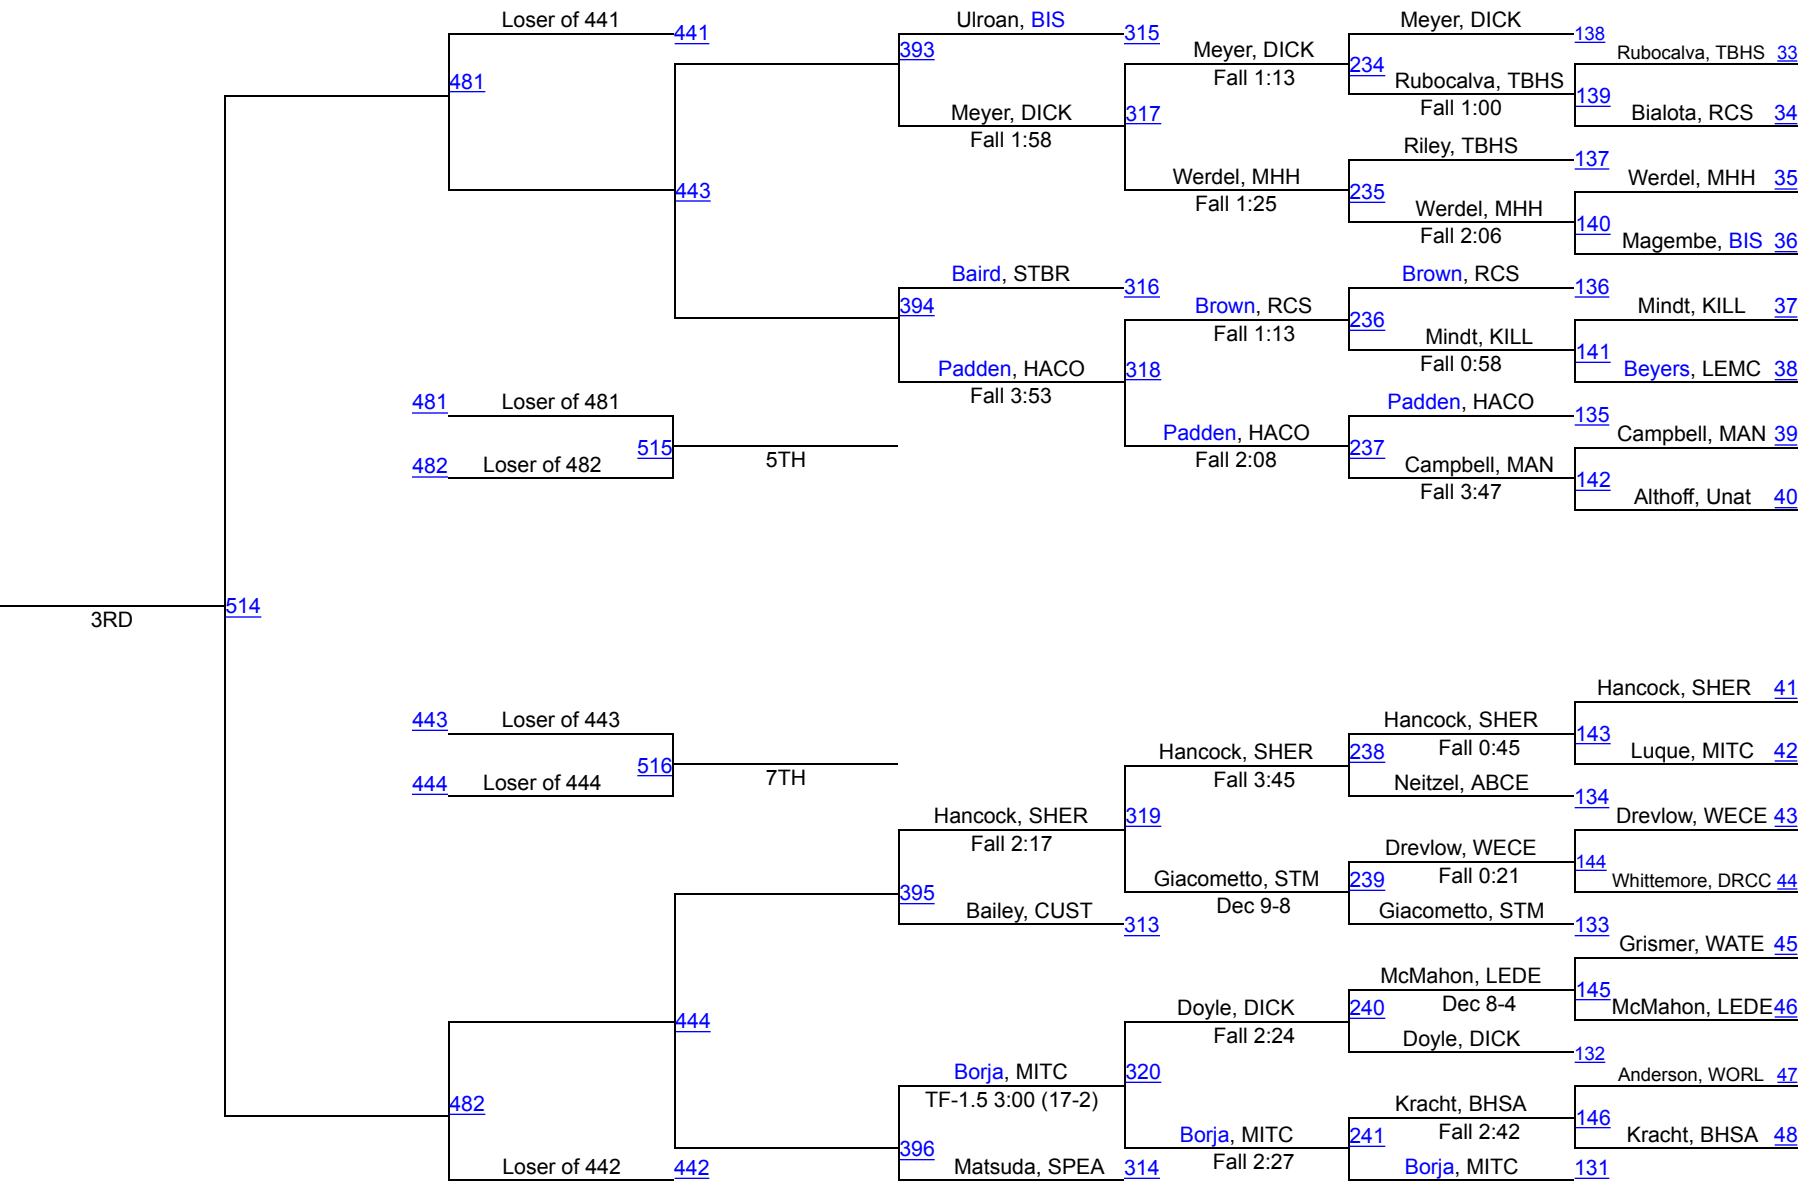

Rapid City GIRLS Invitational

100

Rapid City GIRLS Invitational

107

Rapid City GIRLS Invitational

114

Rapid City GIRLS Invitational

120

Rapid City GIRLS Invitational

126

Rapid City GIRLS Invitational

132

Rapid City GIRLS Invitational

138

Rapid City GIRLS Invitational

145

Rapid City GIRLS Invitational

152

Rapid City GIRLS Invitational

165

Rapid City GIRLS Invitational

185

Rapid City GIRLS Invitational

250