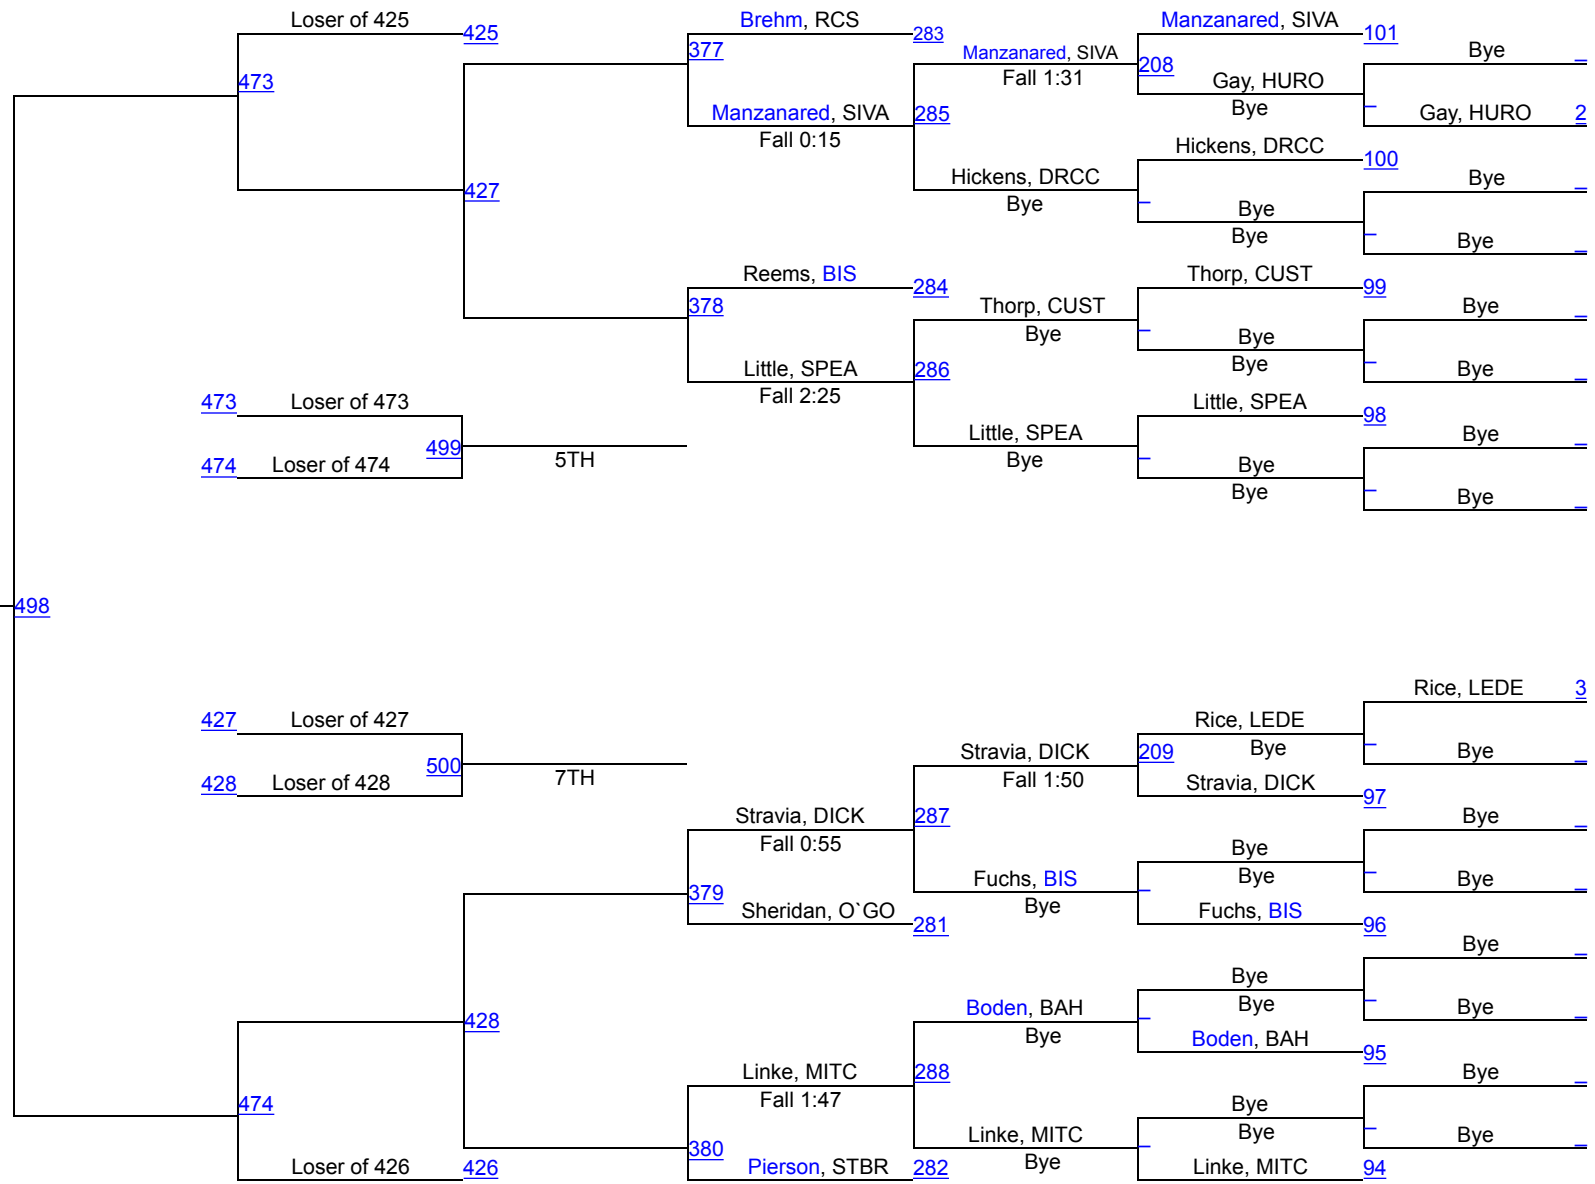

Rapid City GIRLS Invitational

100

Rapid City GIRLS Invitational

107

Rapid City GIRLS Invitational

114

Rapid City GIRLS Invitational

120

Rapid City GIRLS Invitational

126

Rapid City GIRLS Invitational

132

Rapid City GIRLS Invitational

138

Rapid City GIRLS Invitational

145

Rapid City GIRLS Invitational

152

Rapid City GIRLS Invitational

165

Rapid City GIRLS Invitational

185

Rapid City GIRLS Invitational

250