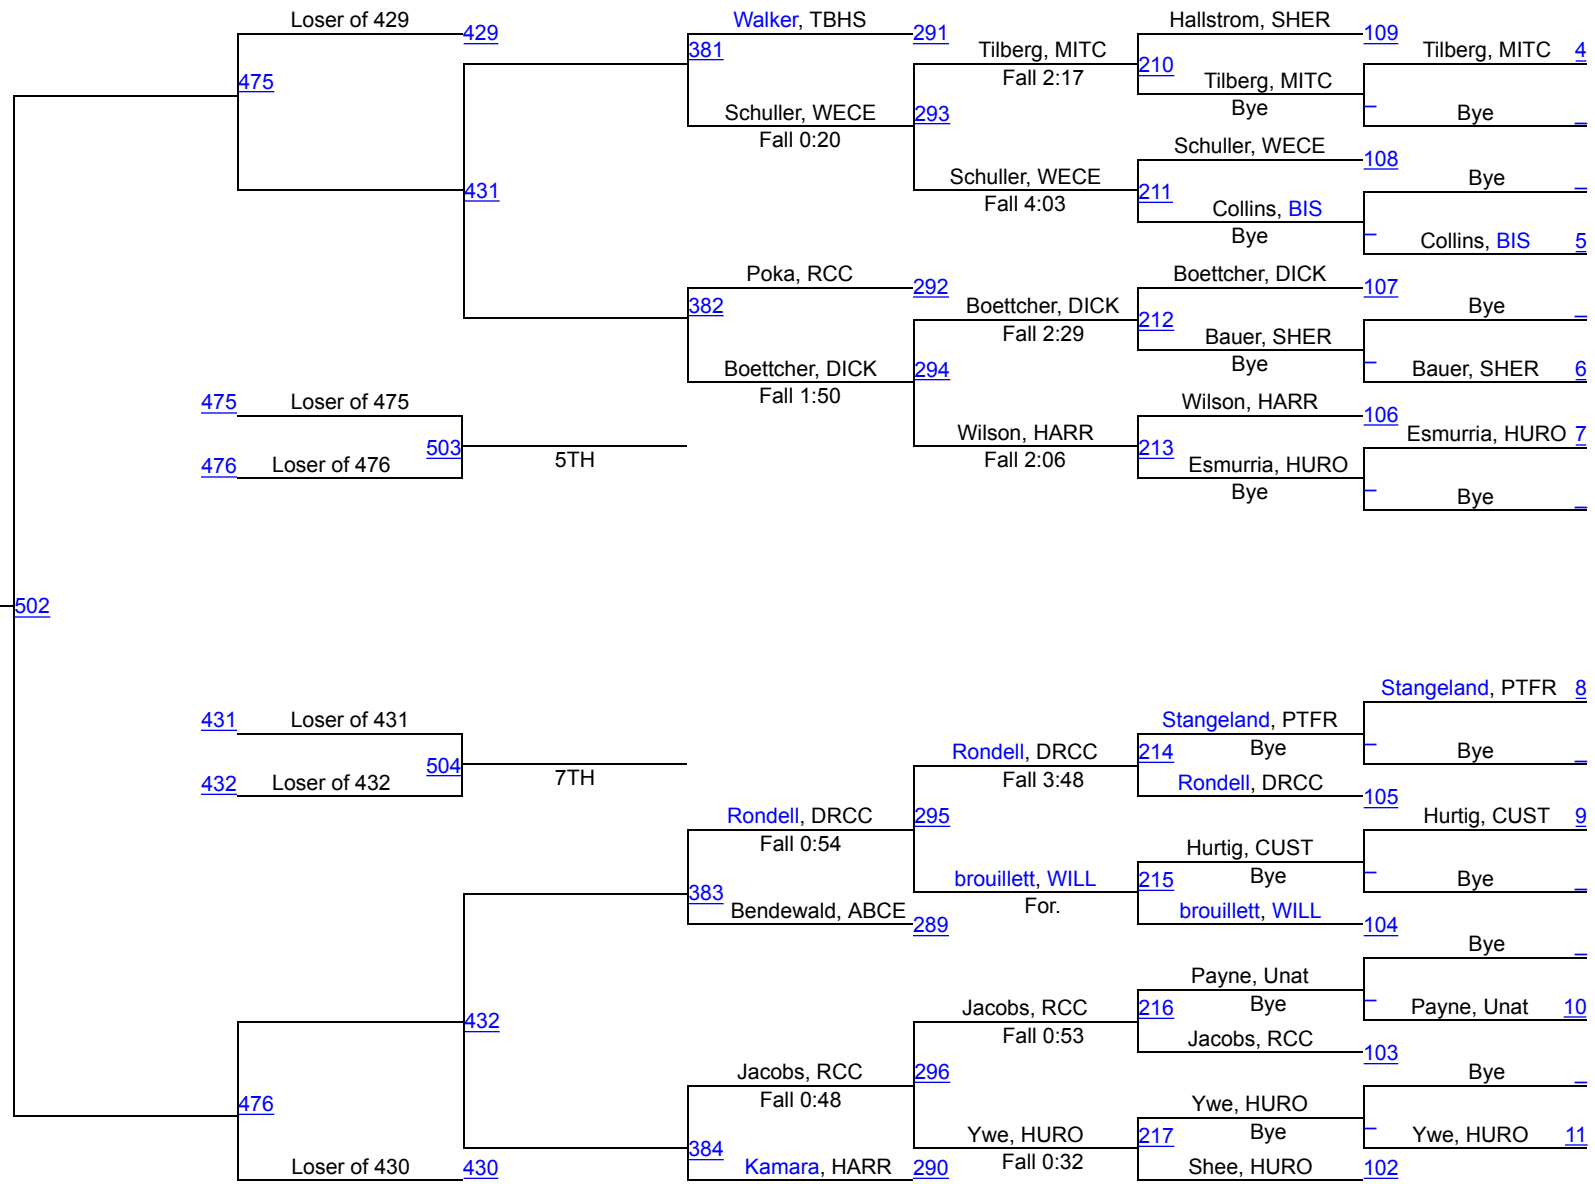

Rapid City GIRLS Invitational

100

Rapid City GIRLS Invitational

107

Rapid City GIRLS Invitational

114

Rapid City GIRLS Invitational

120

Rapid City GIRLS Invitational

126

Rapid City GIRLS Invitational

132

Rapid City GIRLS Invitational

138

Rapid City GIRLS Invitational

145

Rapid City GIRLS Invitational

152

Rapid City GIRLS Invitational

165

Rapid City GIRLS Invitational

185

Rapid City GIRLS Invitational

250