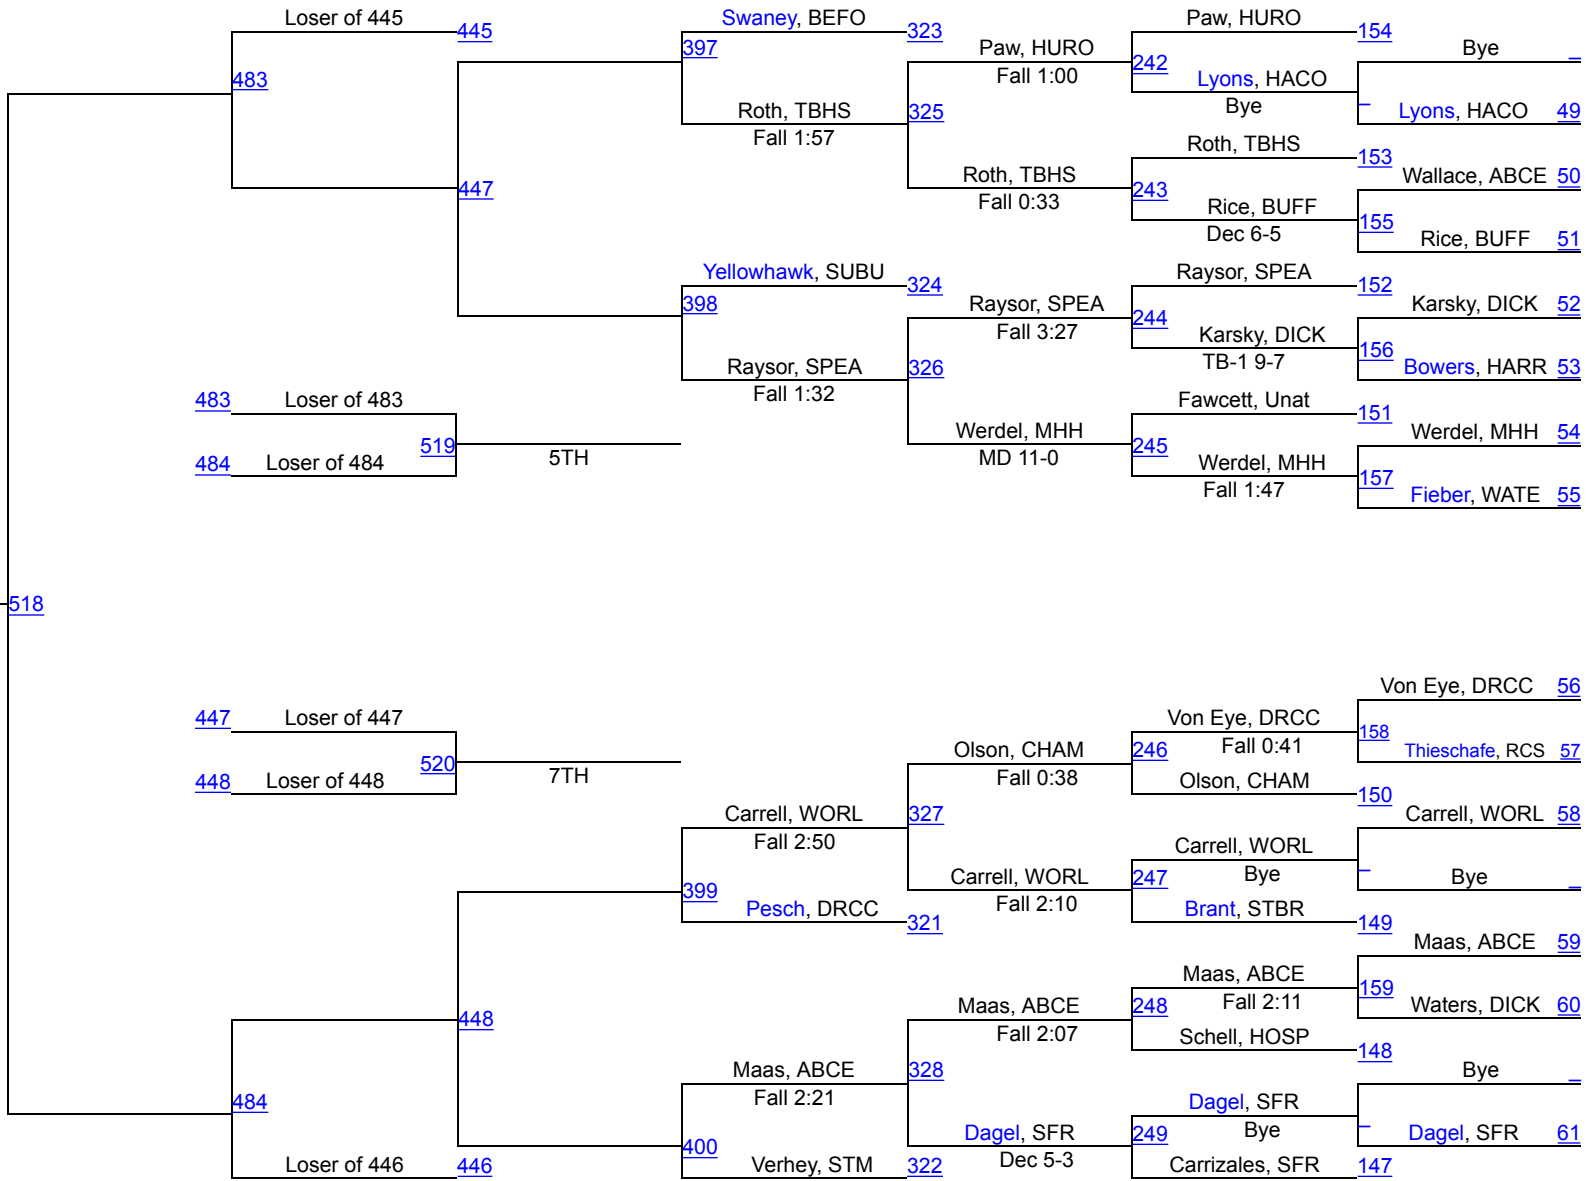

Rapid City GIRLS Invitational

100

Rapid City GIRLS Invitational

107

Rapid City GIRLS Invitational

114

Rapid City GIRLS Invitational

120

Rapid City GIRLS Invitational

126

Rapid City GIRLS Invitational

132

Rapid City GIRLS Invitational

138

Rapid City GIRLS Invitational

145

Rapid City GIRLS Invitational

152

Rapid City GIRLS Invitational

165

Rapid City GIRLS Invitational

185

Rapid City GIRLS Invitational

250