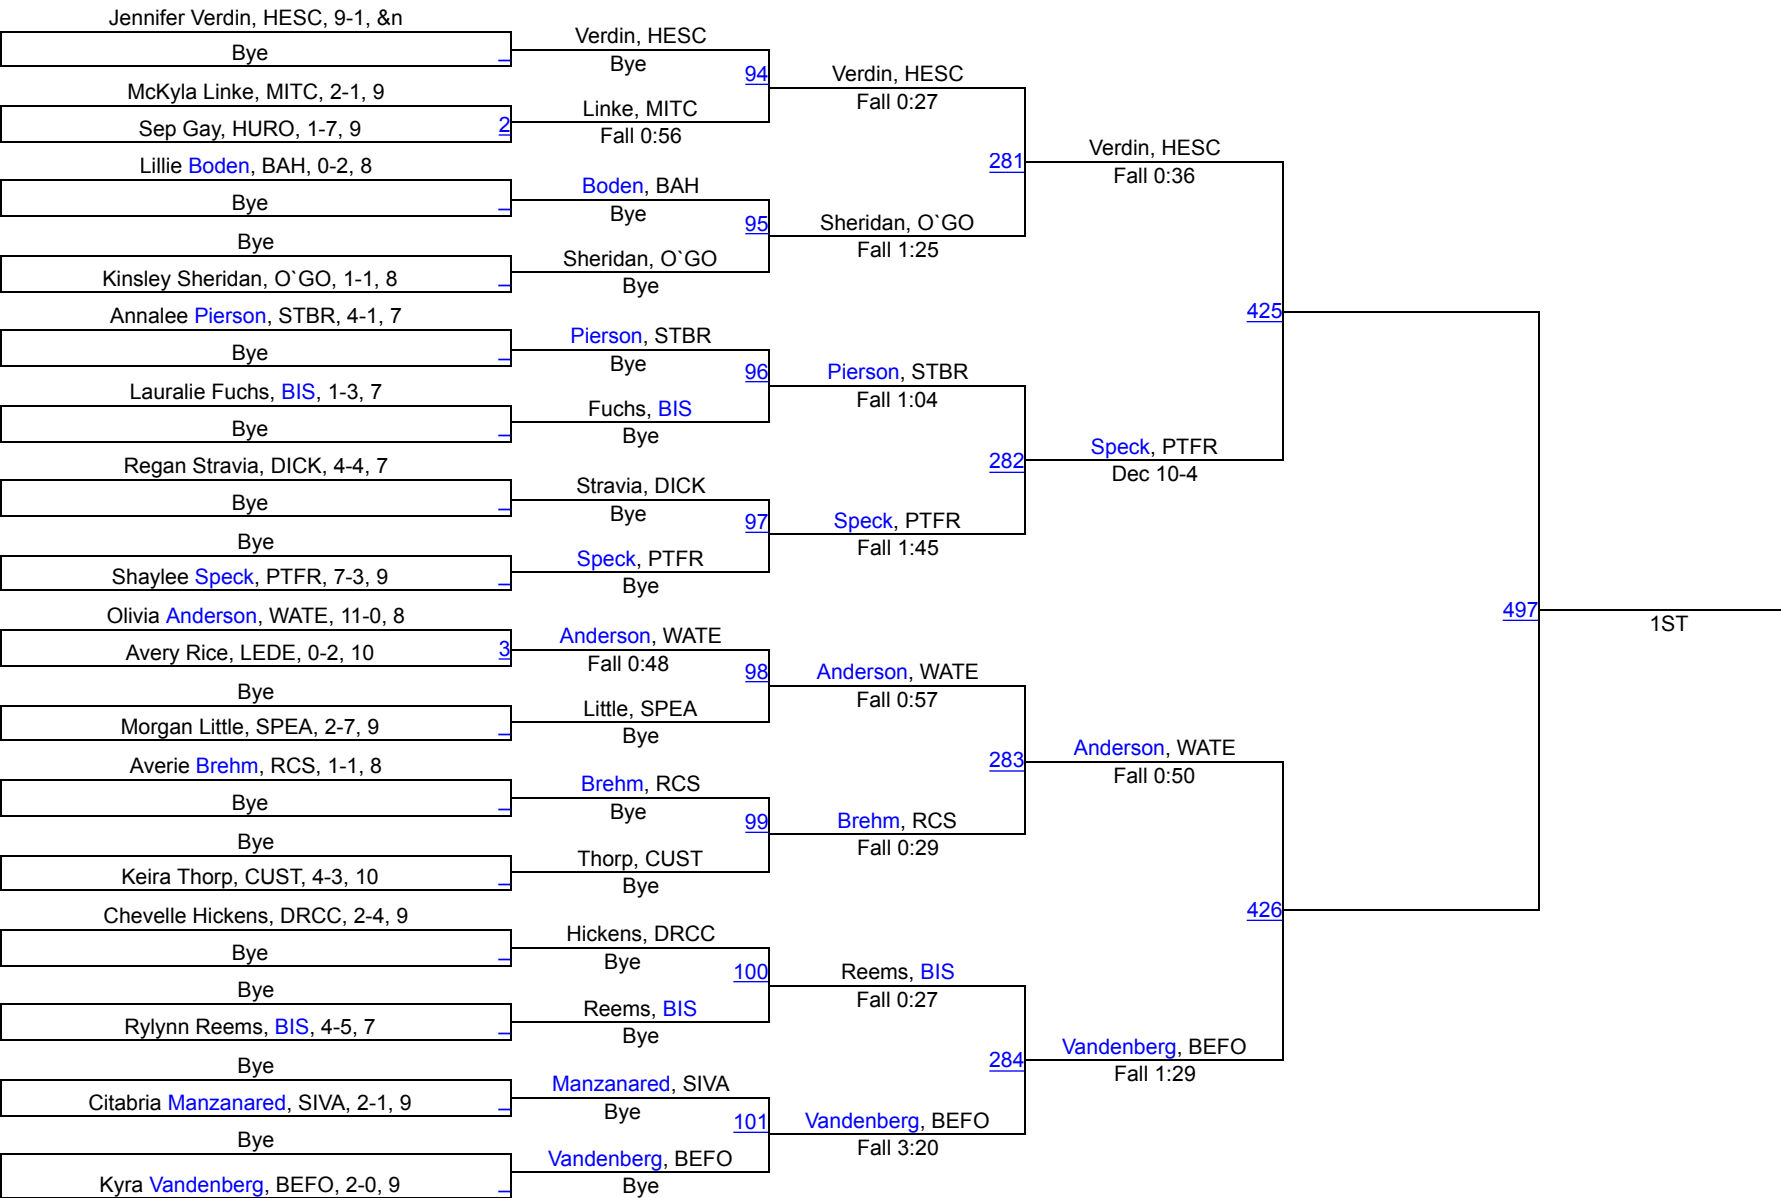

Rapid City GIRLS Invitational

100

Rapid City GIRLS Invitational

107

Rapid City GIRLS Invitational

114

Rapid City GIRLS Invitational

120

Rapid City GIRLS Invitational

126

Rapid City GIRLS Invitational

132

Rapid City GIRLS Invitational

138

Rapid City GIRLS Invitational

145

Rapid City GIRLS Invitational

152

Rapid City GIRLS Invitational

165

Rapid City GIRLS Invitational

185

Rapid City GIRLS Invitational

250