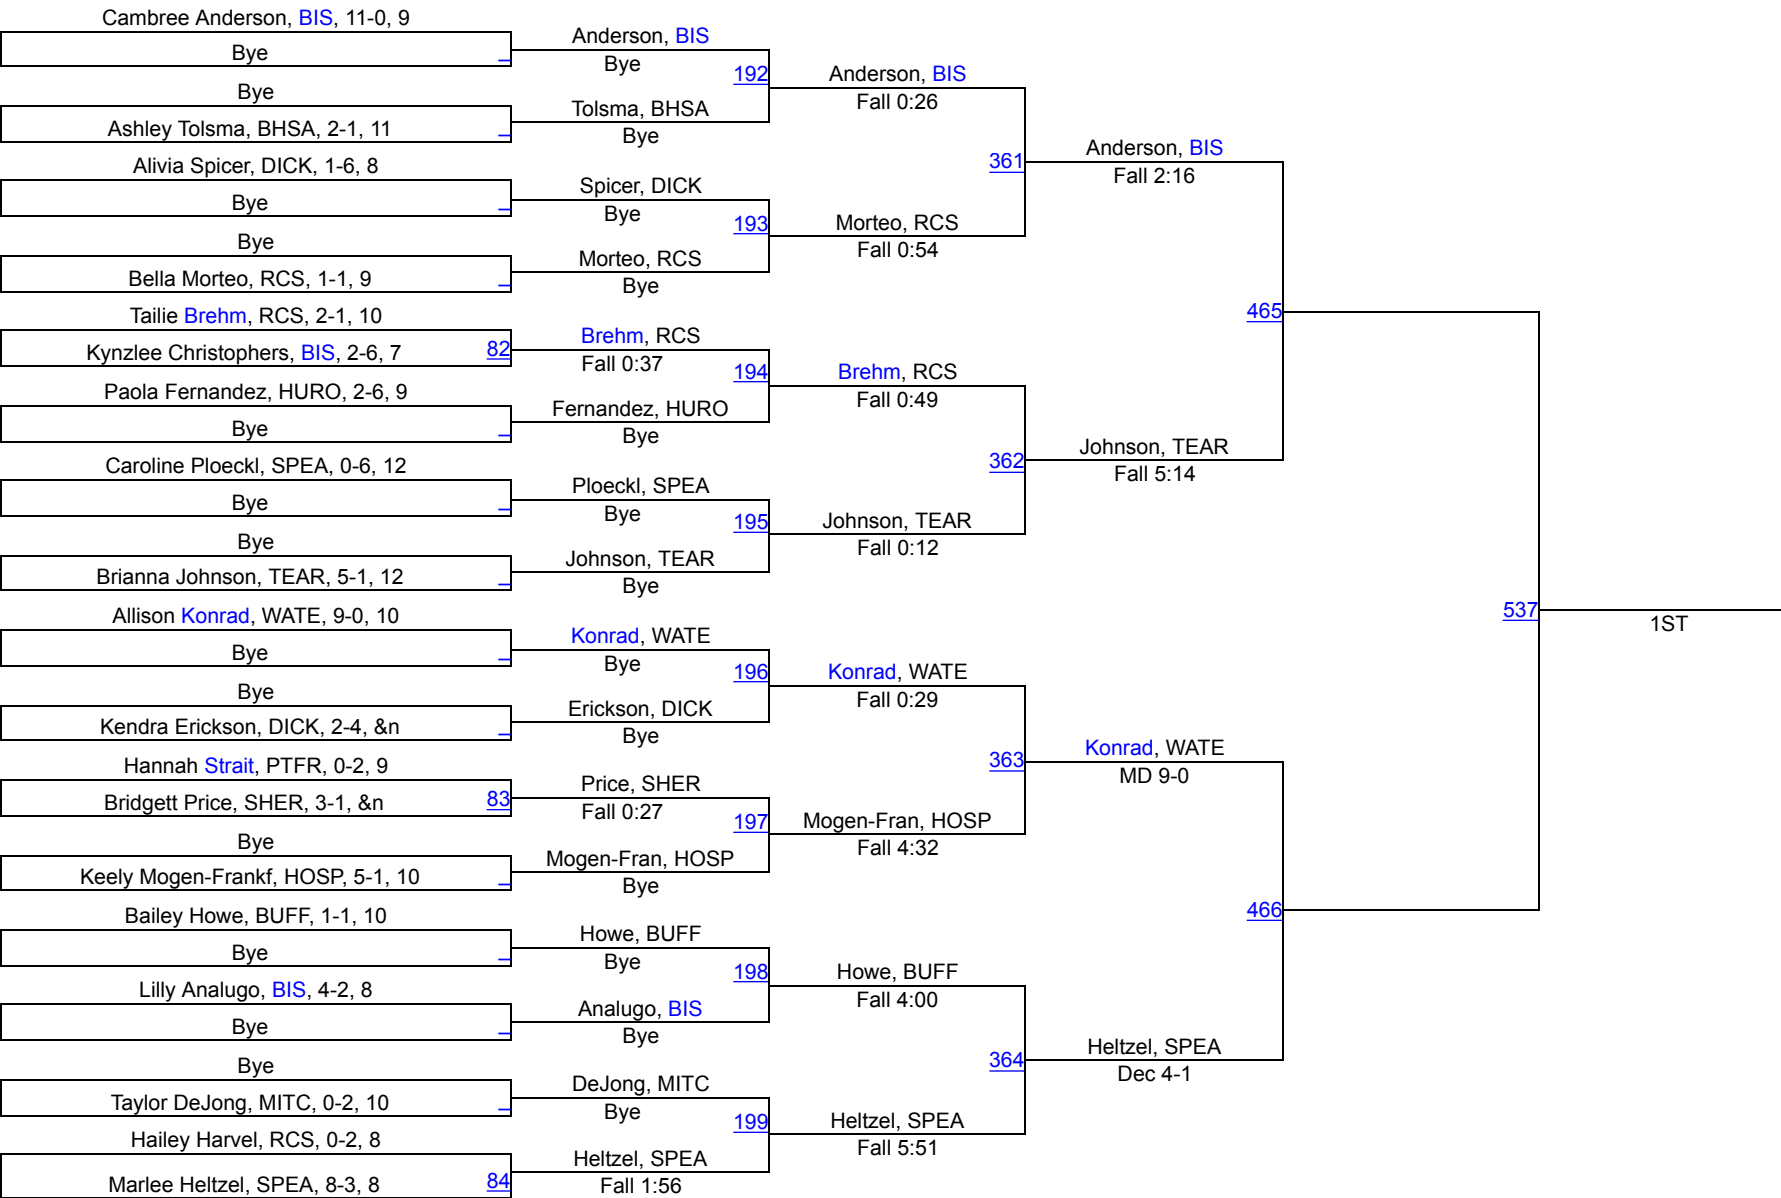

Rapid City GIRLS Invitational

100

Rapid City GIRLS Invitational

107

Rapid City GIRLS Invitational

114

Rapid City GIRLS Invitational

120

Rapid City GIRLS Invitational

126

Rapid City GIRLS Invitational

132

Rapid City GIRLS Invitational

138

Rapid City GIRLS Invitational

145

Rapid City GIRLS Invitational

152

Rapid City GIRLS Invitational

165

Rapid City GIRLS Invitational

185

Rapid City GIRLS Invitational

250