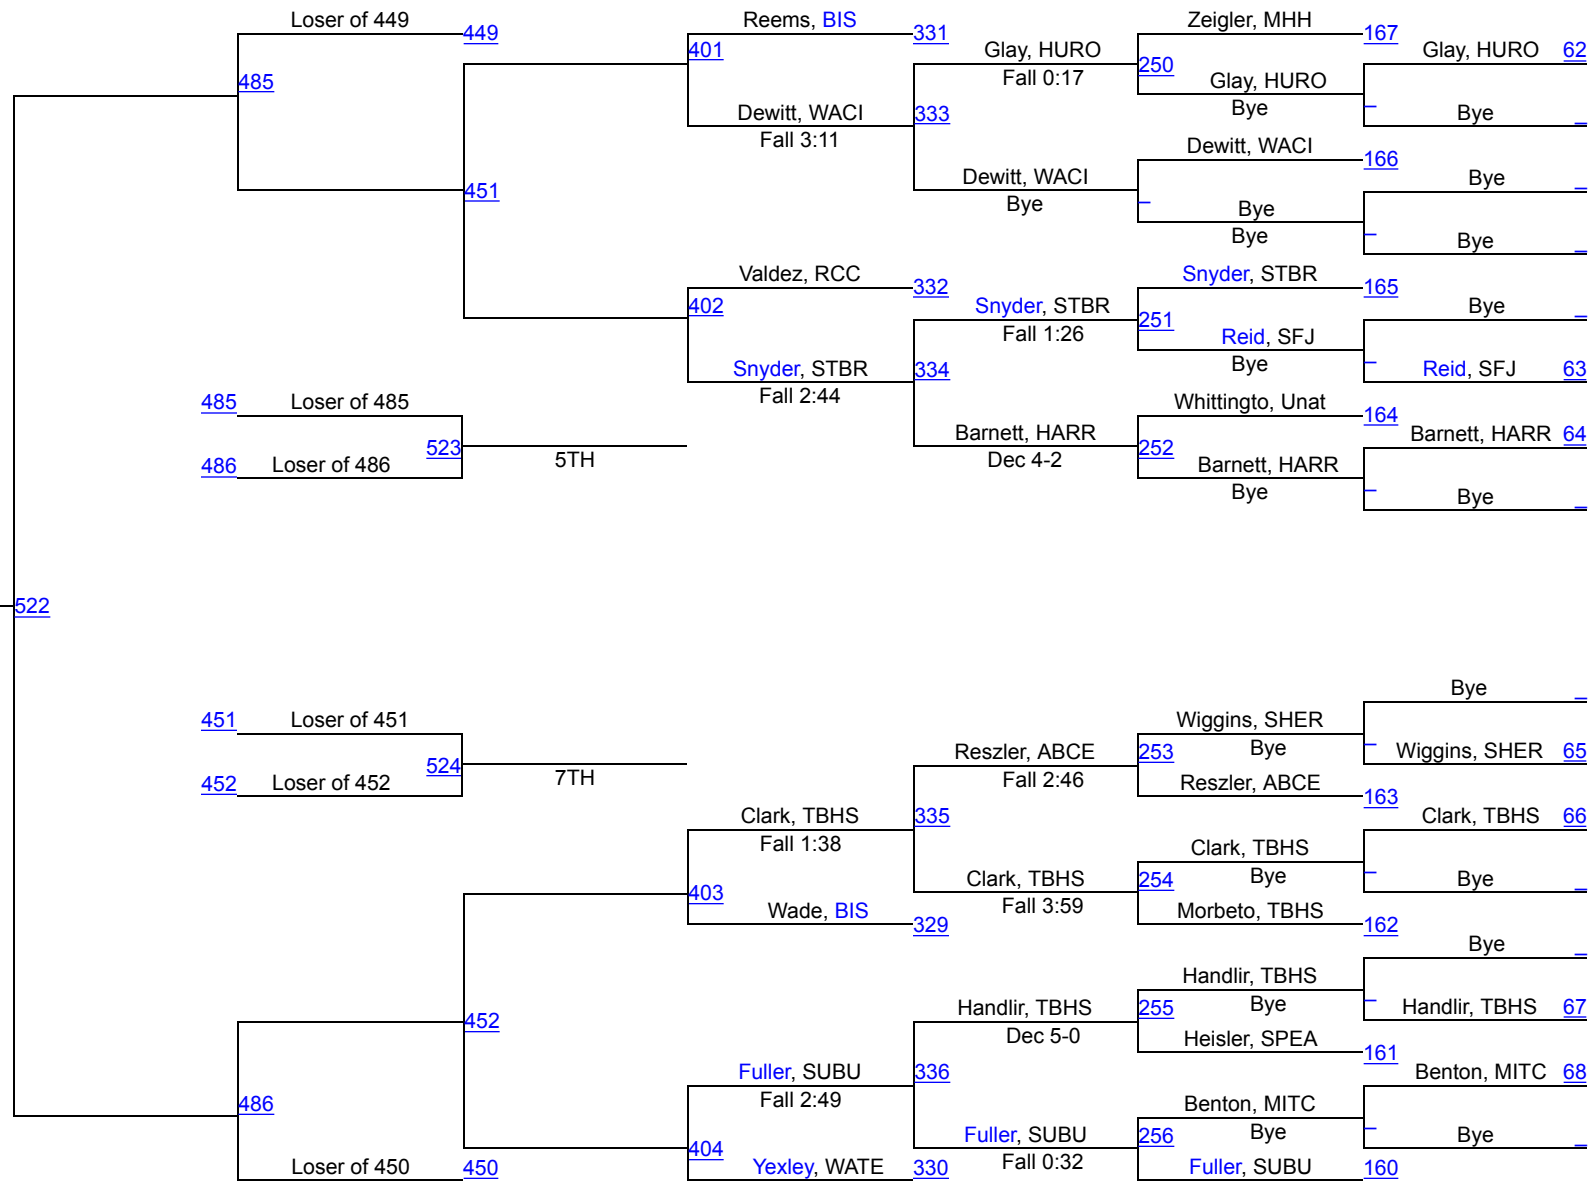

Rapid City GIRLS Invitational

100

Rapid City GIRLS Invitational

107

Rapid City GIRLS Invitational

114

Rapid City GIRLS Invitational

120

Rapid City GIRLS Invitational

126

Rapid City GIRLS Invitational

132

Rapid City GIRLS Invitational

138

Rapid City GIRLS Invitational

145

Rapid City GIRLS Invitational

152

Rapid City GIRLS Invitational

165

Rapid City GIRLS Invitational

185

Rapid City GIRLS Invitational

250