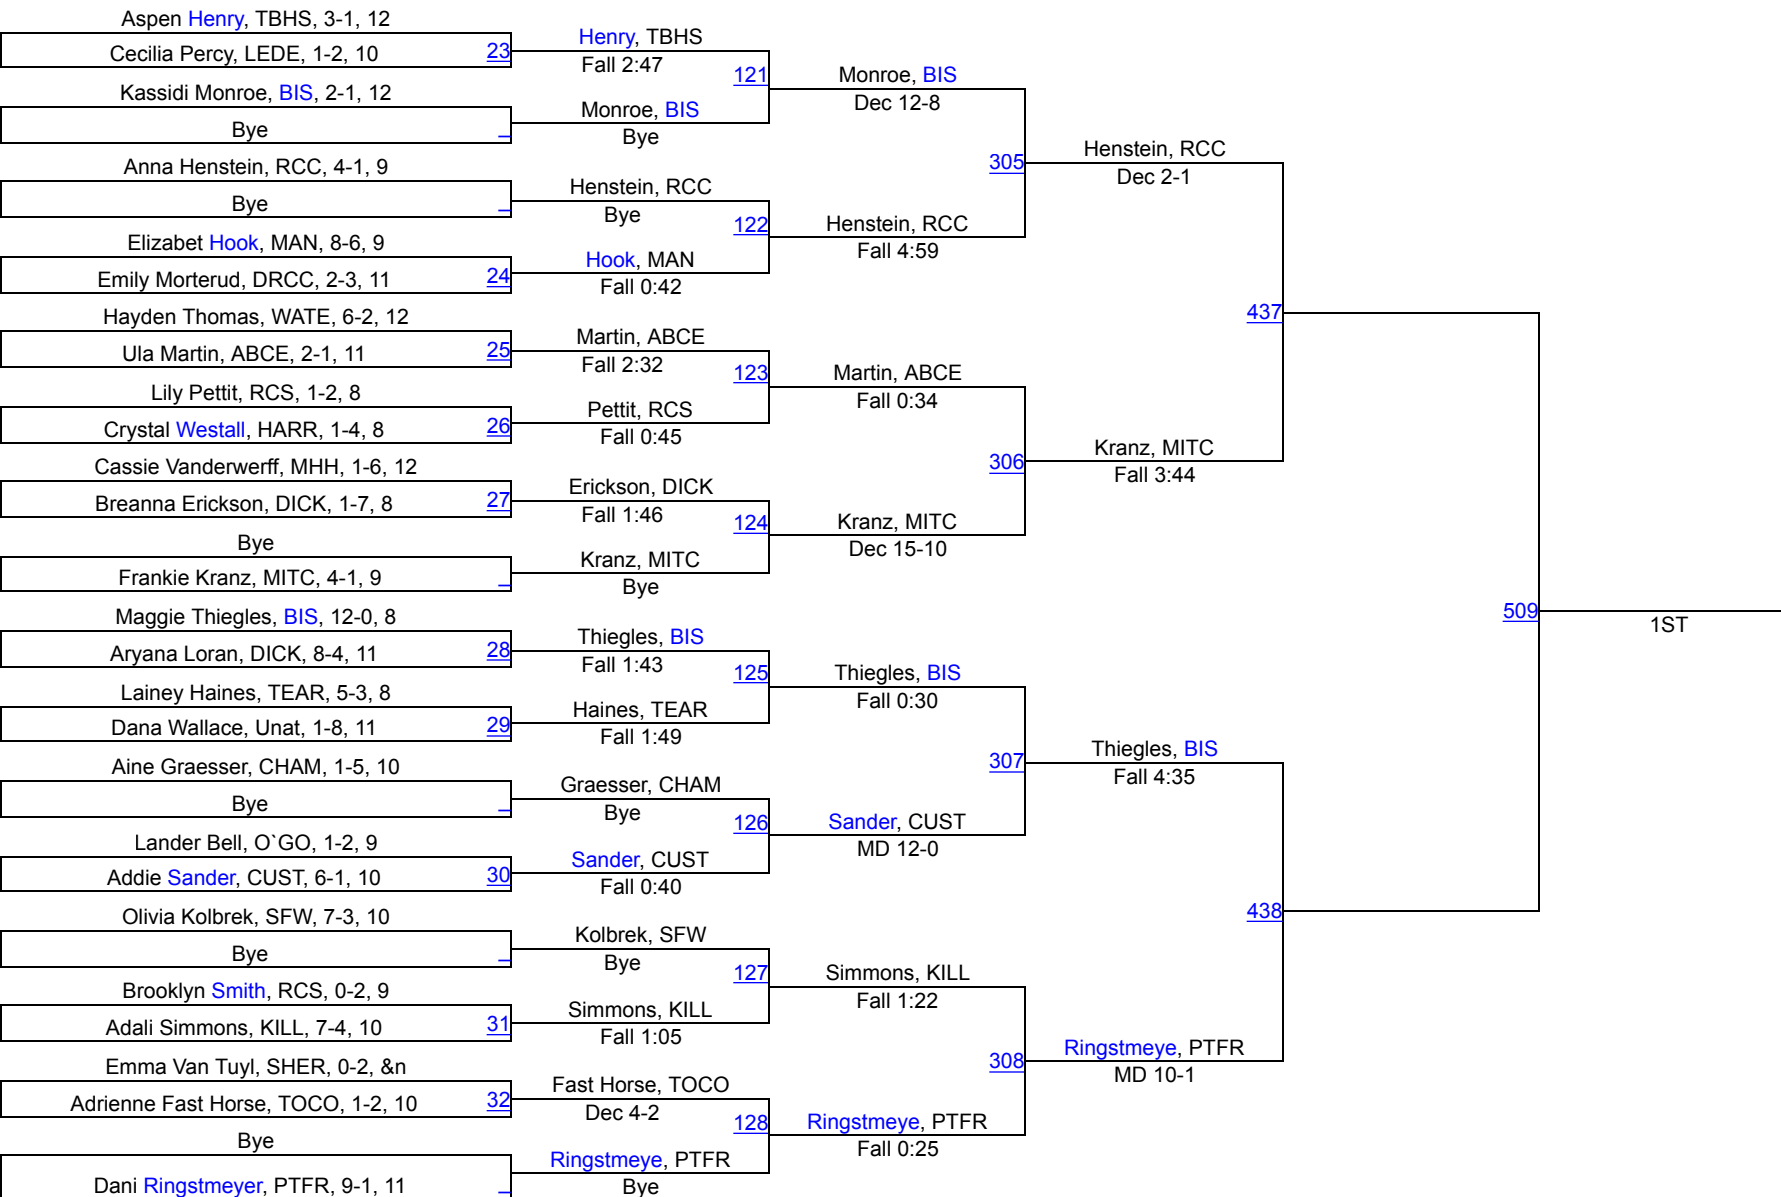

Rapid City GIRLS Invitational

100

Rapid City GIRLS Invitational

107

Rapid City GIRLS Invitational

114

Rapid City GIRLS Invitational

120

Rapid City GIRLS Invitational

126

Rapid City GIRLS Invitational

132

Rapid City GIRLS Invitational

138

Rapid City GIRLS Invitational

145

Rapid City GIRLS Invitational

152

Rapid City GIRLS Invitational

165

Rapid City GIRLS Invitational

185

Rapid City GIRLS Invitational

250