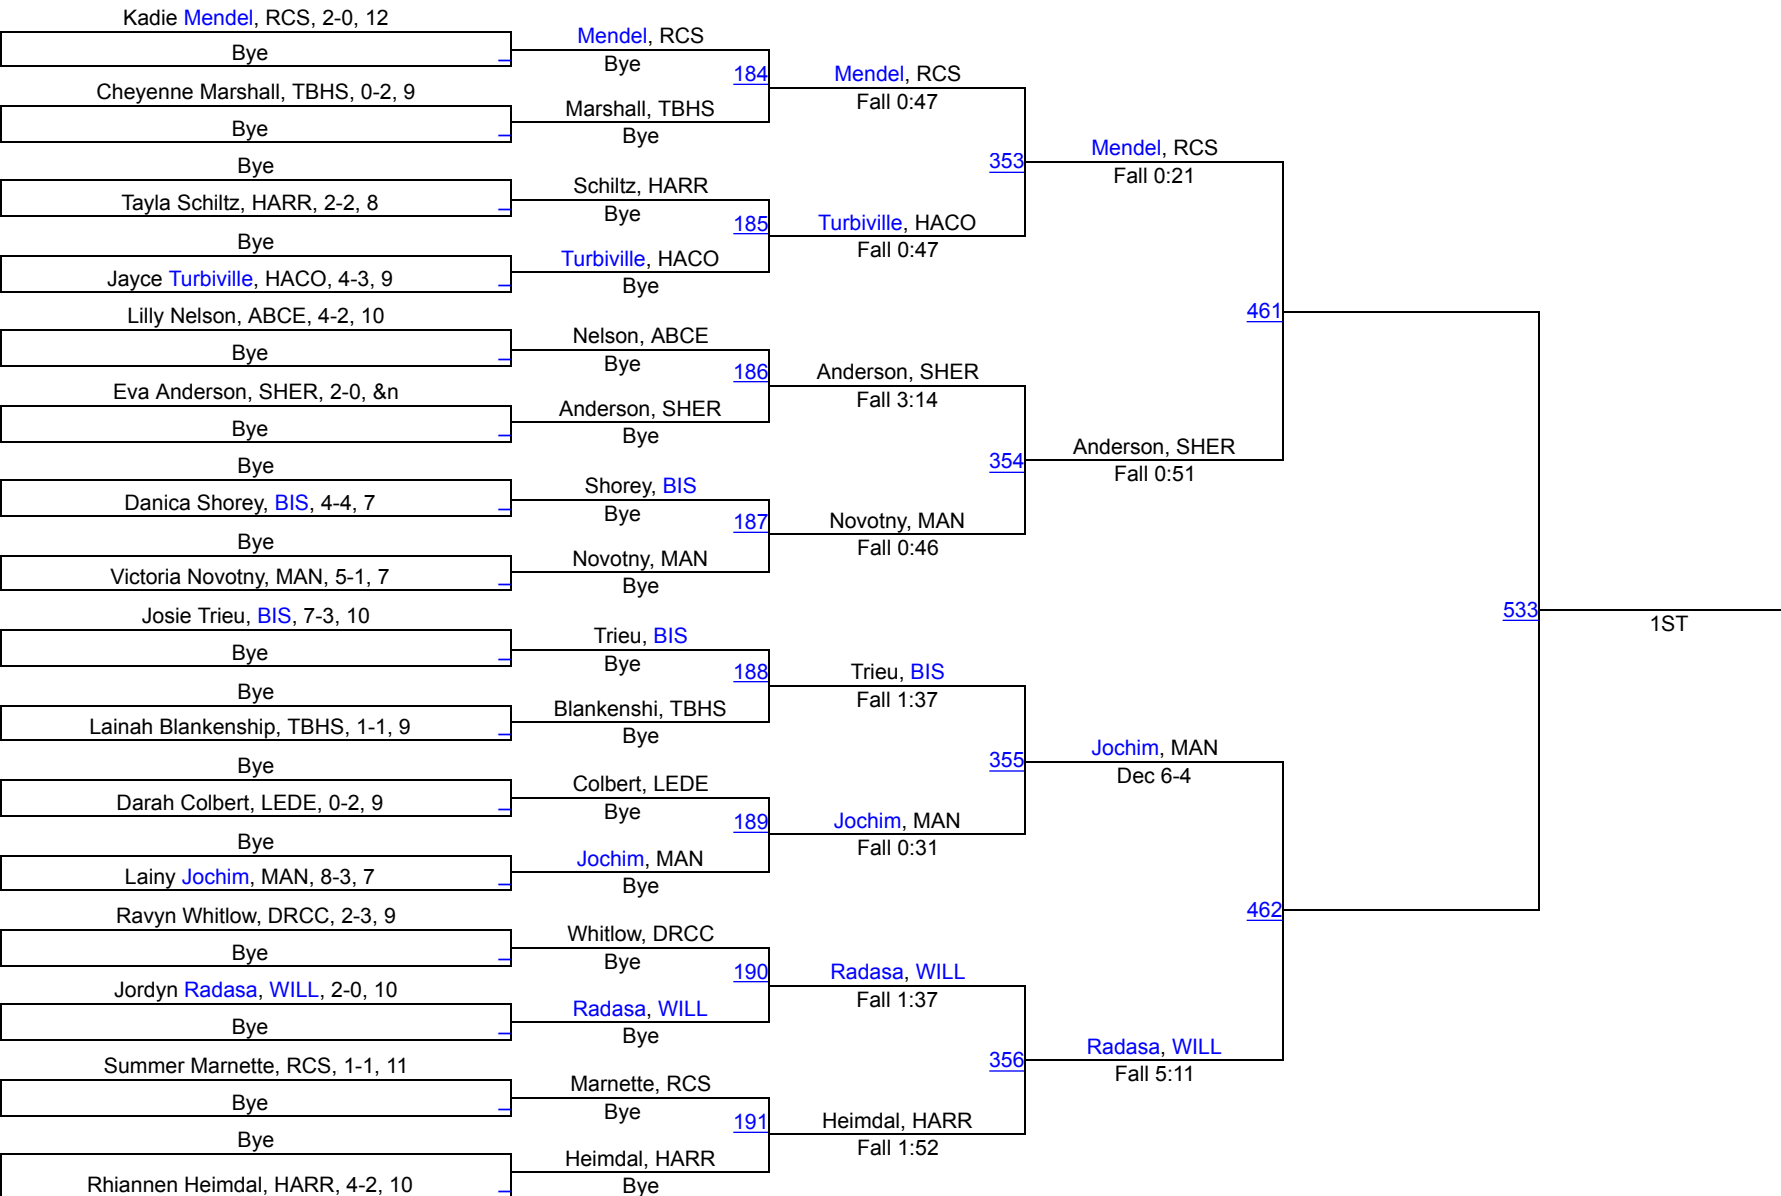

Rapid City GIRLS Invitational

100

Rapid City GIRLS Invitational

107

Rapid City GIRLS Invitational

114

Rapid City GIRLS Invitational

120

Rapid City GIRLS Invitational

126

Rapid City GIRLS Invitational

132

Rapid City GIRLS Invitational

138

Rapid City GIRLS Invitational

145

Rapid City GIRLS Invitational

152

Rapid City GIRLS Invitational

165

Rapid City GIRLS Invitational

185

Rapid City GIRLS Invitational

250