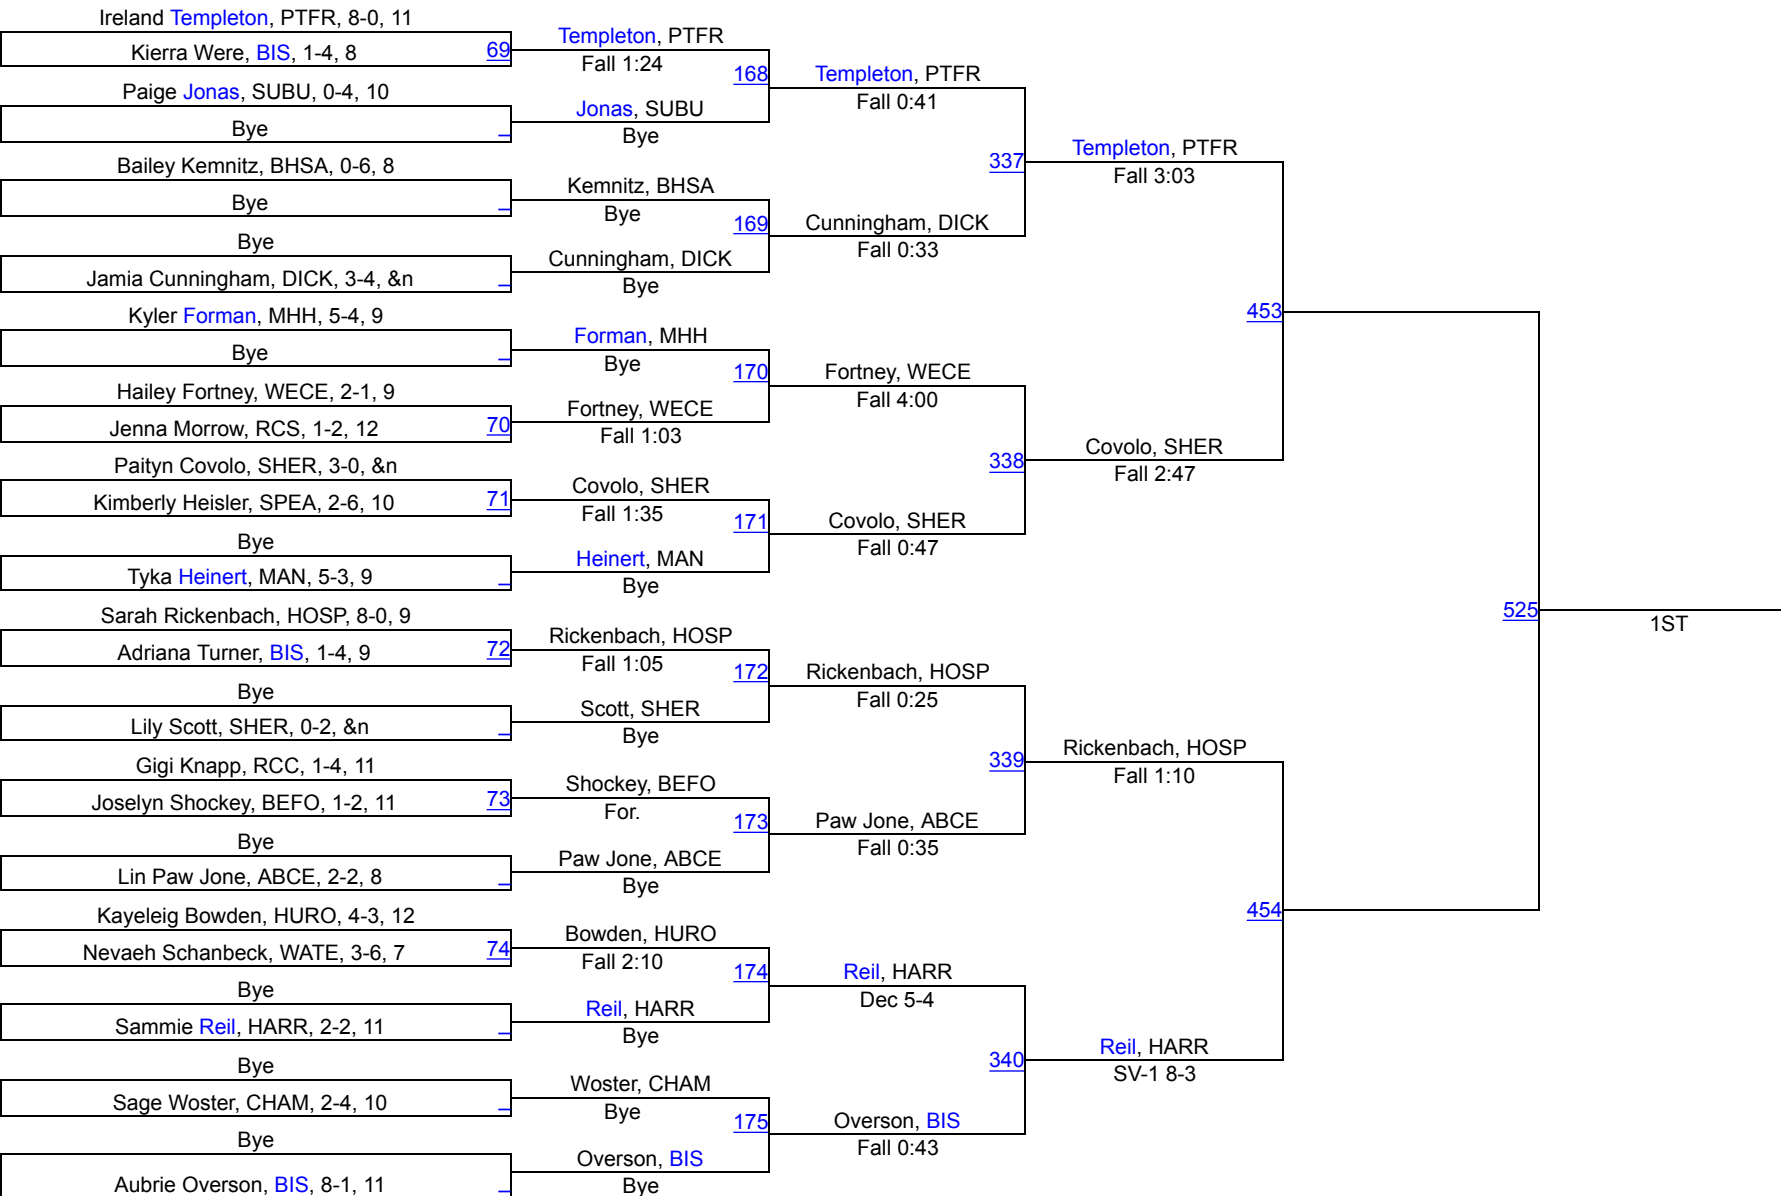

Rapid City GIRLS Invitational

100

Rapid City GIRLS Invitational

107

Rapid City GIRLS Invitational

114

Rapid City GIRLS Invitational

120

Rapid City GIRLS Invitational

126

Rapid City GIRLS Invitational

132

Rapid City GIRLS Invitational

138

Rapid City GIRLS Invitational

145

Rapid City GIRLS Invitational

152

Rapid City GIRLS Invitational

165

Rapid City GIRLS Invitational

185

Rapid City GIRLS Invitational

250