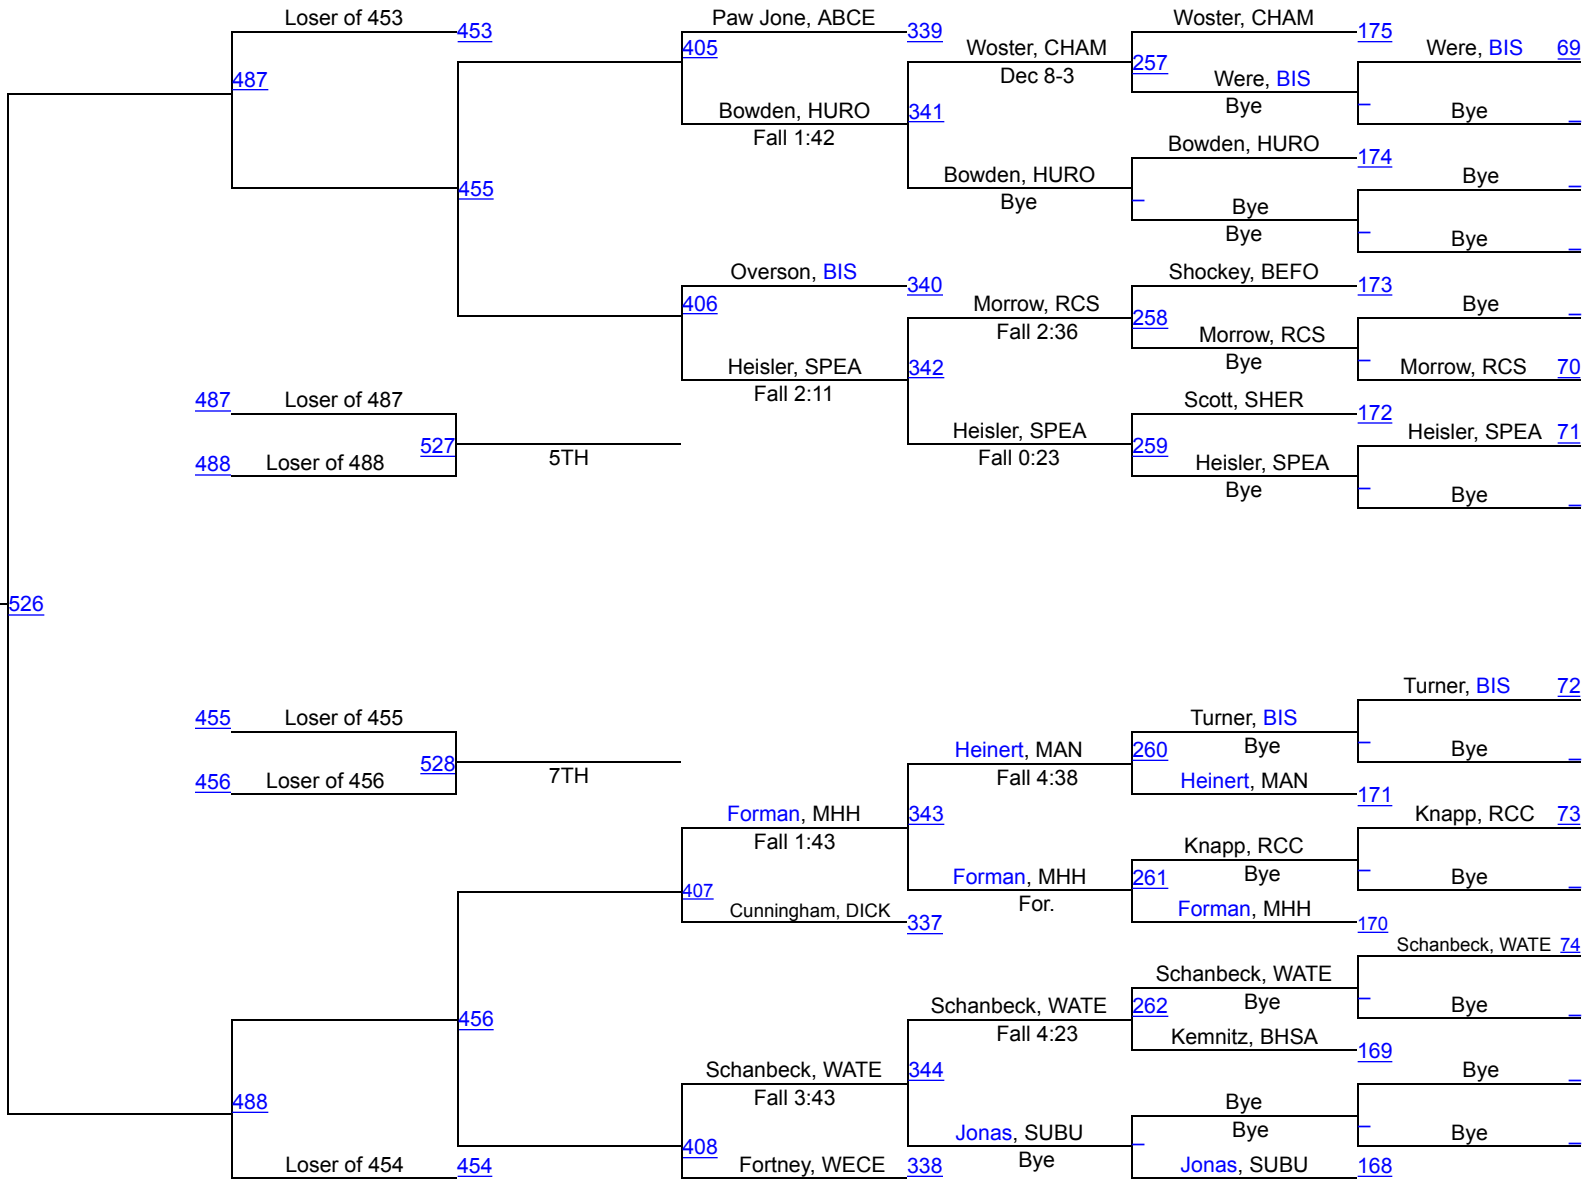

Rapid City GIRLS Invitational

100

Rapid City GIRLS Invitational

107

Rapid City GIRLS Invitational

114

Rapid City GIRLS Invitational

120

Rapid City GIRLS Invitational

126

Rapid City GIRLS Invitational

132

Rapid City GIRLS Invitational

138

Rapid City GIRLS Invitational

145

Rapid City GIRLS Invitational

152

Rapid City GIRLS Invitational

165

Rapid City GIRLS Invitational

185

Rapid City GIRLS Invitational

250