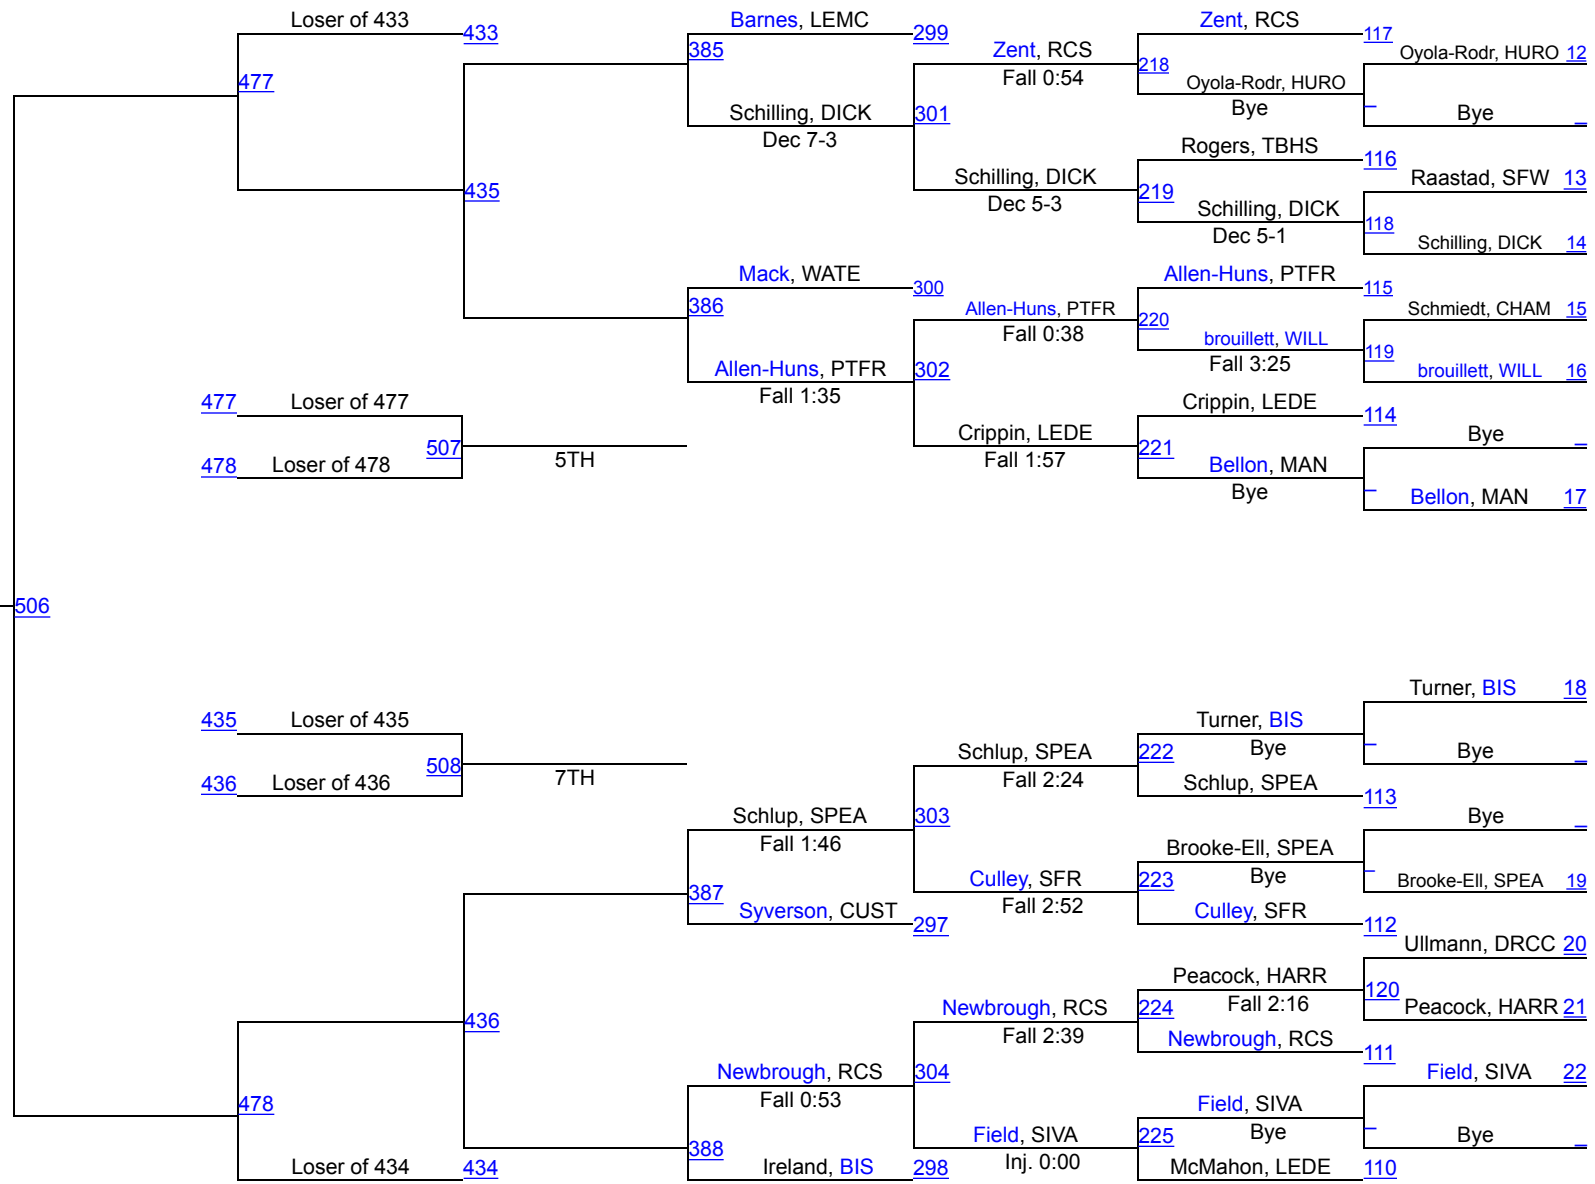

Rapid City GIRLS Invitational

100

Rapid City GIRLS Invitational

107

Rapid City GIRLS Invitational

114

Rapid City GIRLS Invitational

120

Rapid City GIRLS Invitational

126

Rapid City GIRLS Invitational

132

Rapid City GIRLS Invitational

138

Rapid City GIRLS Invitational

145

Rapid City GIRLS Invitational

152

Rapid City GIRLS Invitational

165

Rapid City GIRLS Invitational

185

Rapid City GIRLS Invitational

250