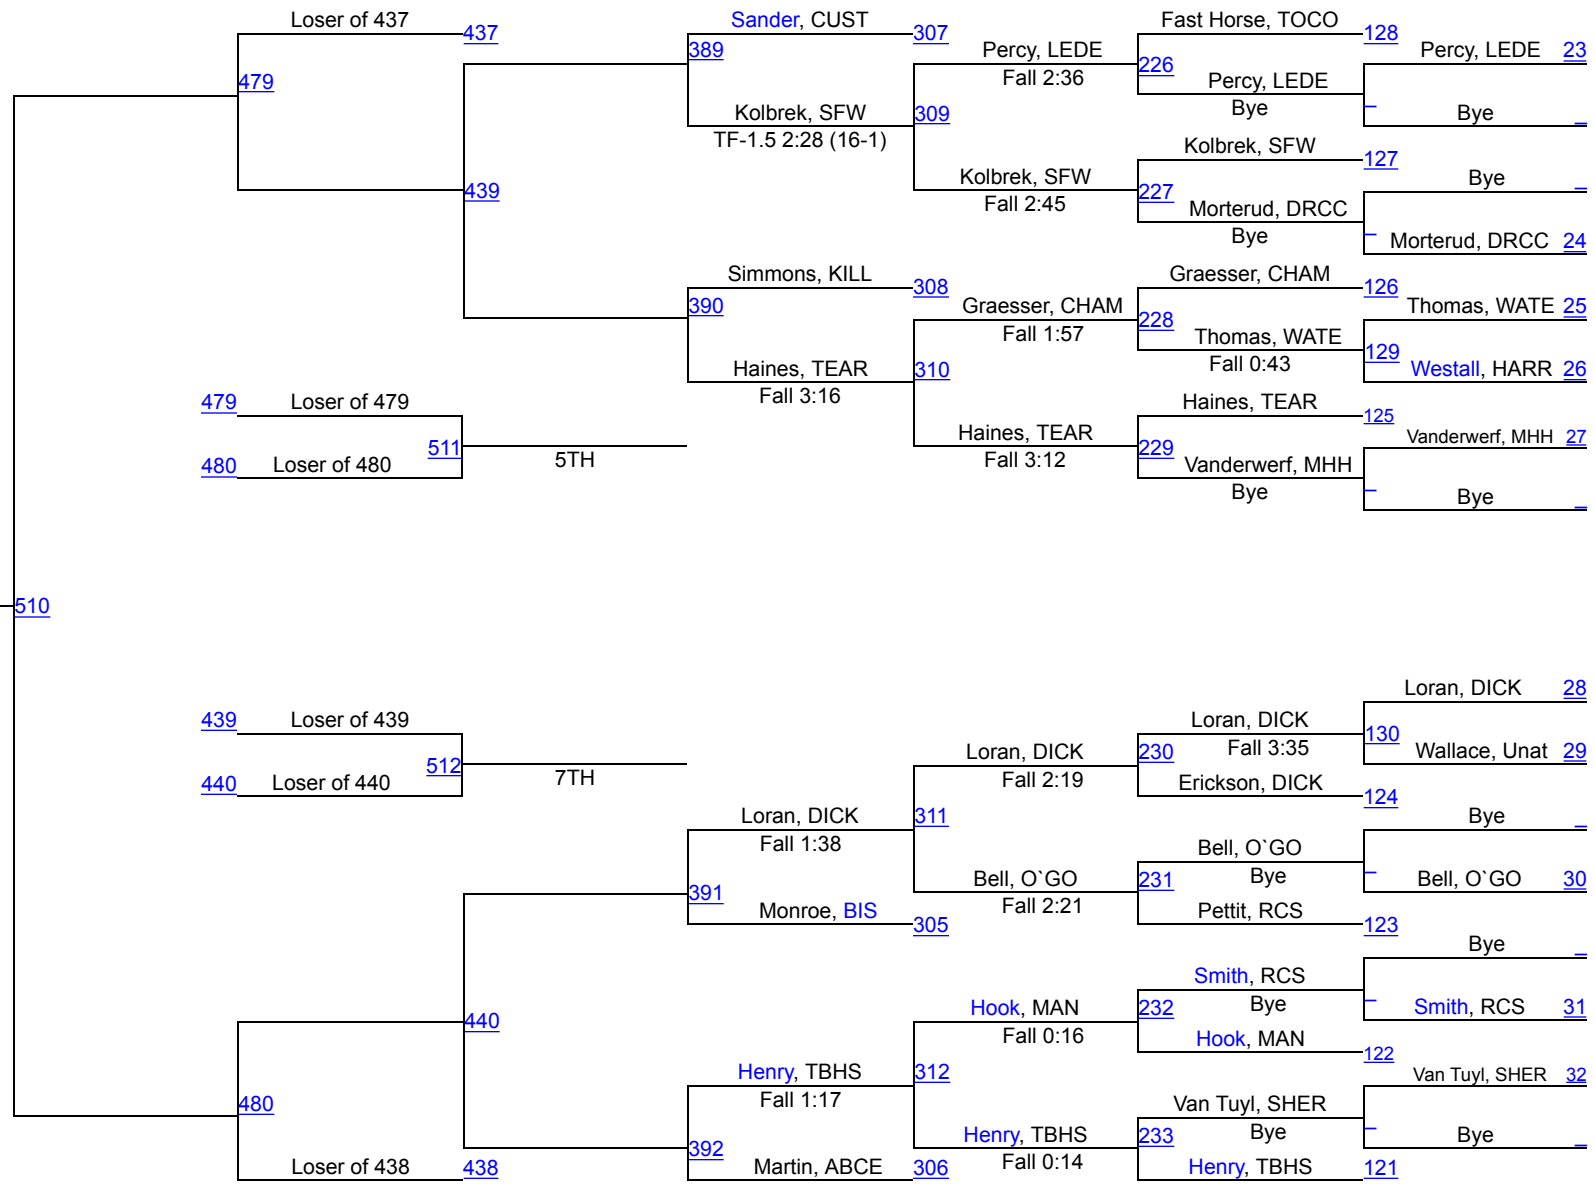

Rapid City GIRLS Invitational

100

Rapid City GIRLS Invitational

107

Rapid City GIRLS Invitational

114

Rapid City GIRLS Invitational

120

Rapid City GIRLS Invitational

126

Rapid City GIRLS Invitational

132

Rapid City GIRLS Invitational

138

Rapid City GIRLS Invitational

145

Rapid City GIRLS Invitational

152

Rapid City GIRLS Invitational

165

Rapid City GIRLS Invitational

185

Rapid City GIRLS Invitational

250