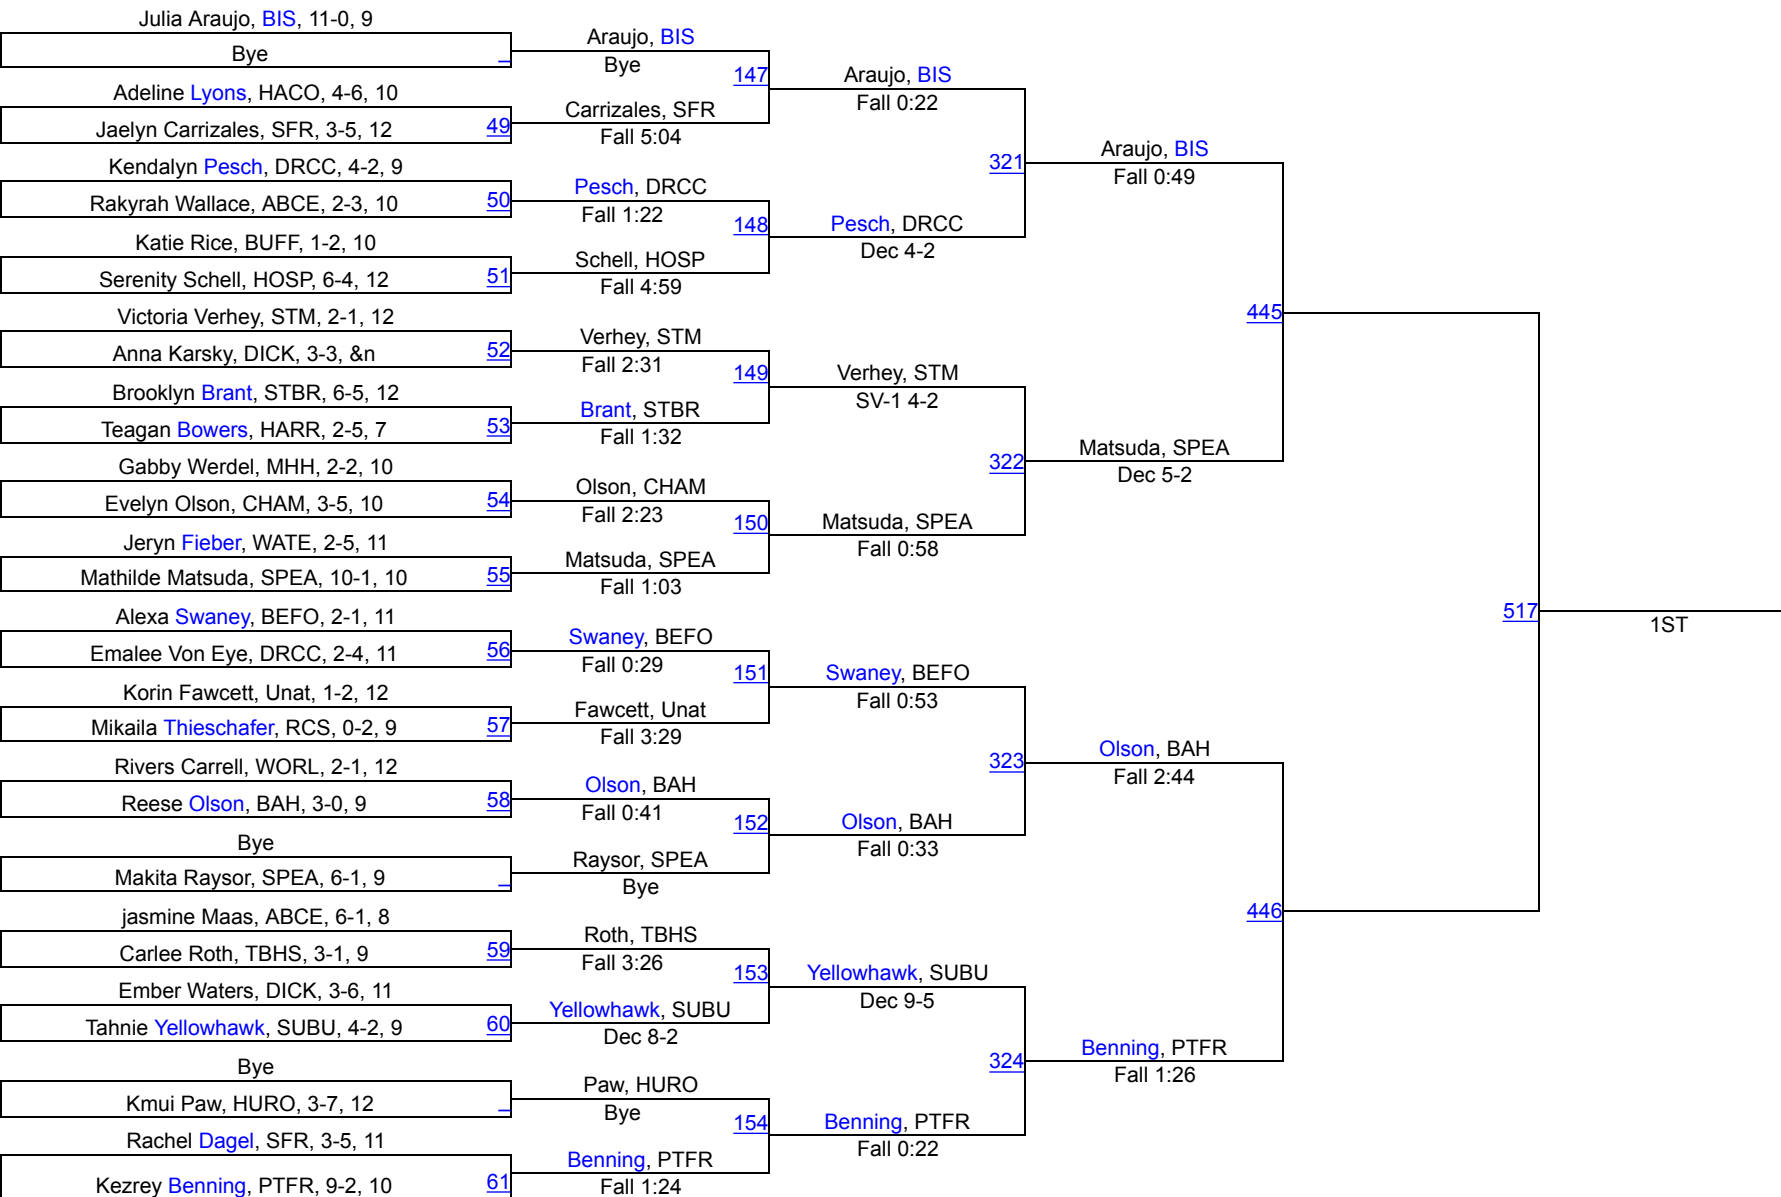

Rapid City GIRLS Invitational

100

Rapid City GIRLS Invitational

107

Rapid City GIRLS Invitational

114

Rapid City GIRLS Invitational

120

Rapid City GIRLS Invitational

126

Rapid City GIRLS Invitational

132

Rapid City GIRLS Invitational

138

Rapid City GIRLS Invitational

145

Rapid City GIRLS Invitational

152

Rapid City GIRLS Invitational

165

Rapid City GIRLS Invitational

185

Rapid City GIRLS Invitational

250