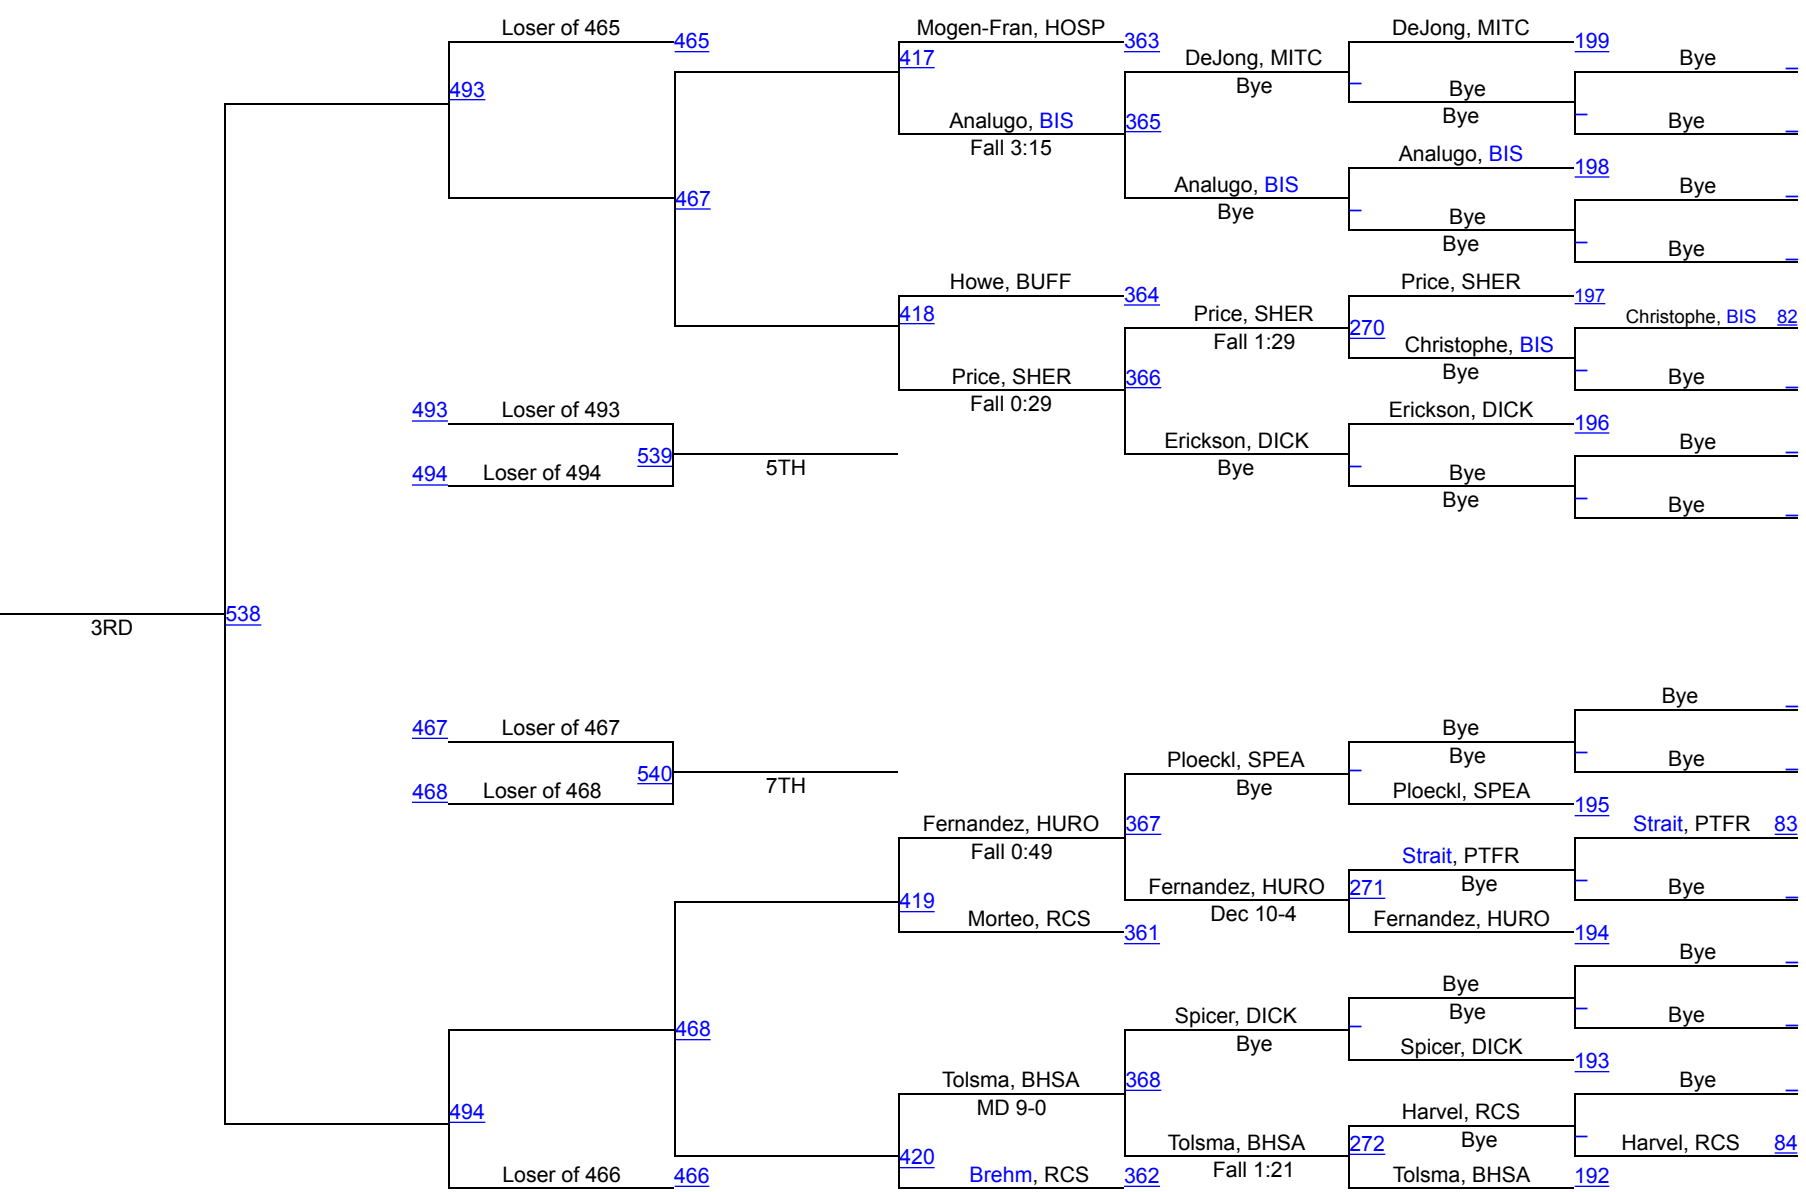

Rapid City GIRLS Invitational

100

Rapid City GIRLS Invitational

107

Rapid City GIRLS Invitational

114

Rapid City GIRLS Invitational

120

Rapid City GIRLS Invitational

126

Rapid City GIRLS Invitational

132

Rapid City GIRLS Invitational

138

Rapid City GIRLS Invitational

145

Rapid City GIRLS Invitational

152

Rapid City GIRLS Invitational

165

Rapid City GIRLS Invitational

185

Rapid City GIRLS Invitational

250