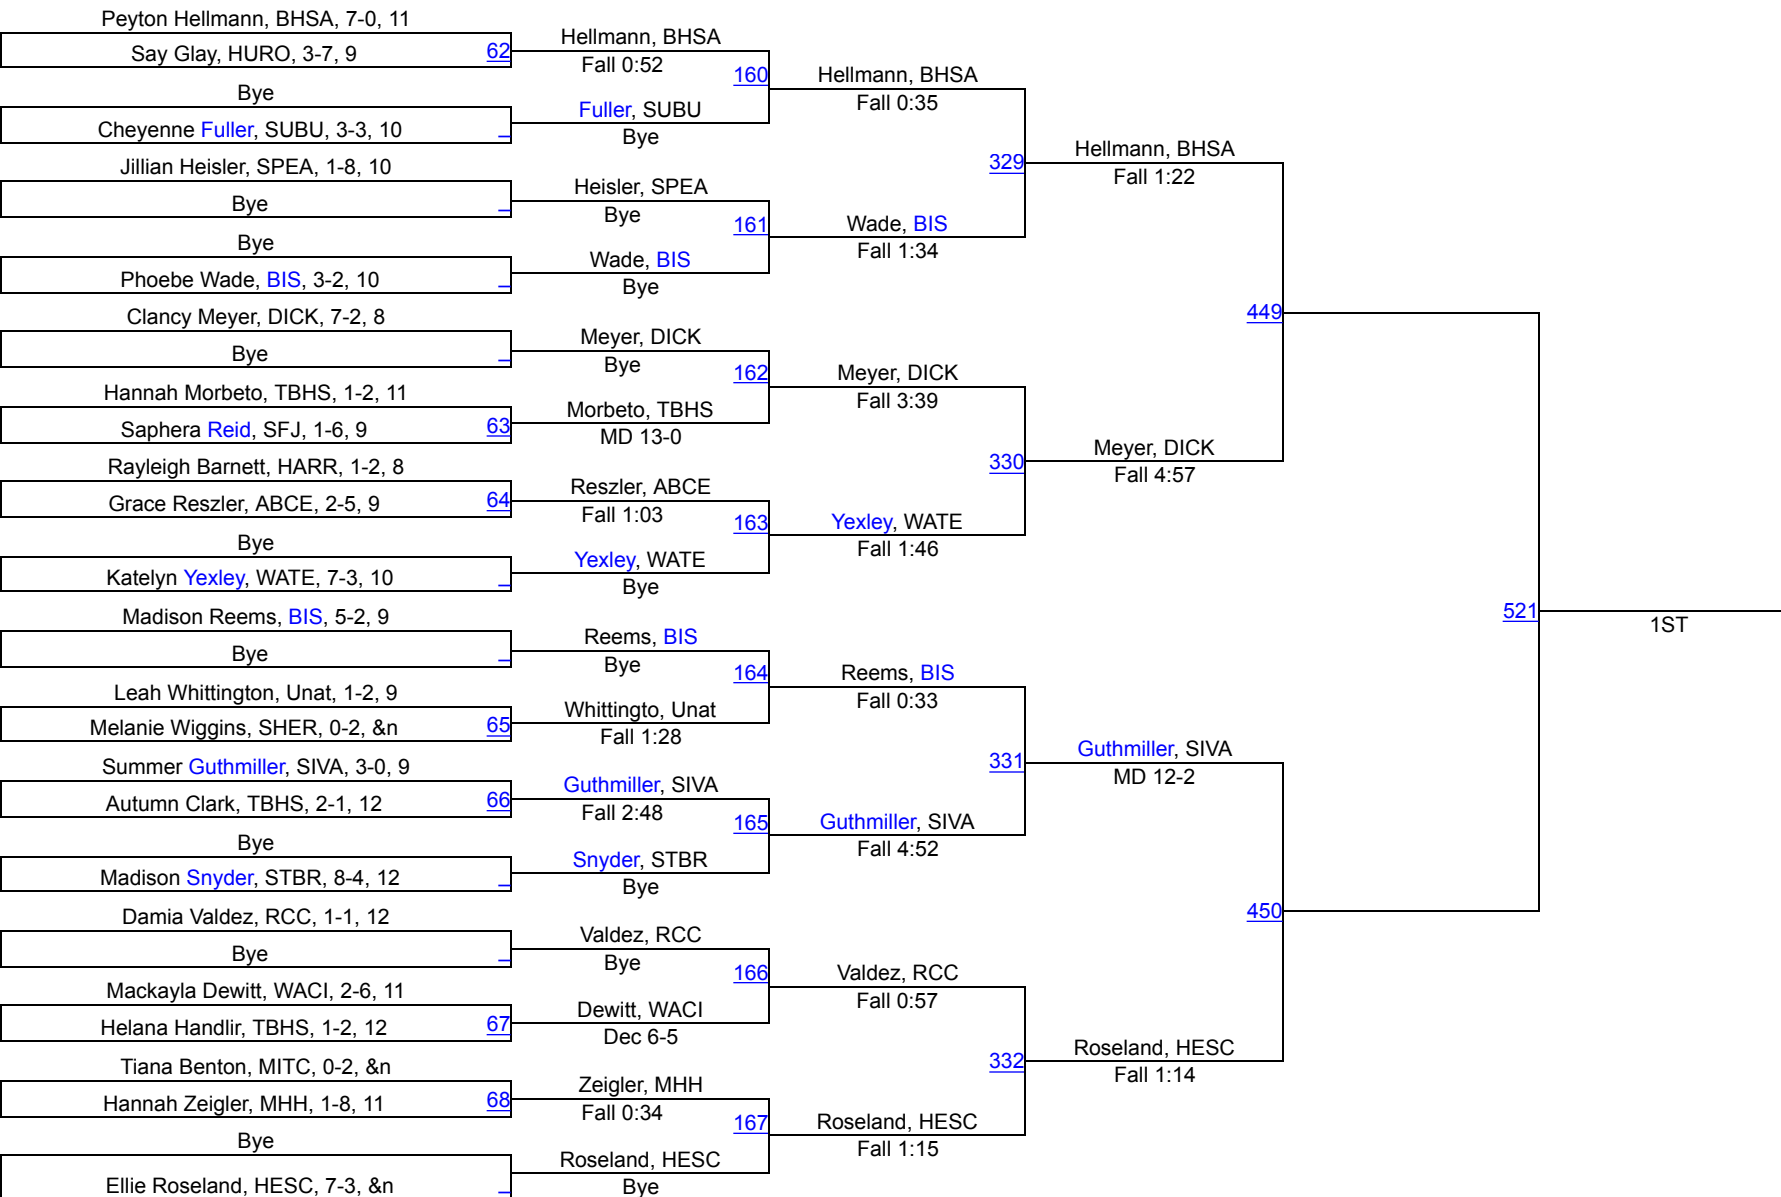

Rapid City GIRLS Invitational

100

Rapid City GIRLS Invitational

107

Rapid City GIRLS Invitational

114

Rapid City GIRLS Invitational

120

Rapid City GIRLS Invitational

126

Rapid City GIRLS Invitational

132

Rapid City GIRLS Invitational

138

Rapid City GIRLS Invitational

145

Rapid City GIRLS Invitational

152

Rapid City GIRLS Invitational

165

Rapid City GIRLS Invitational

185

Rapid City GIRLS Invitational

250