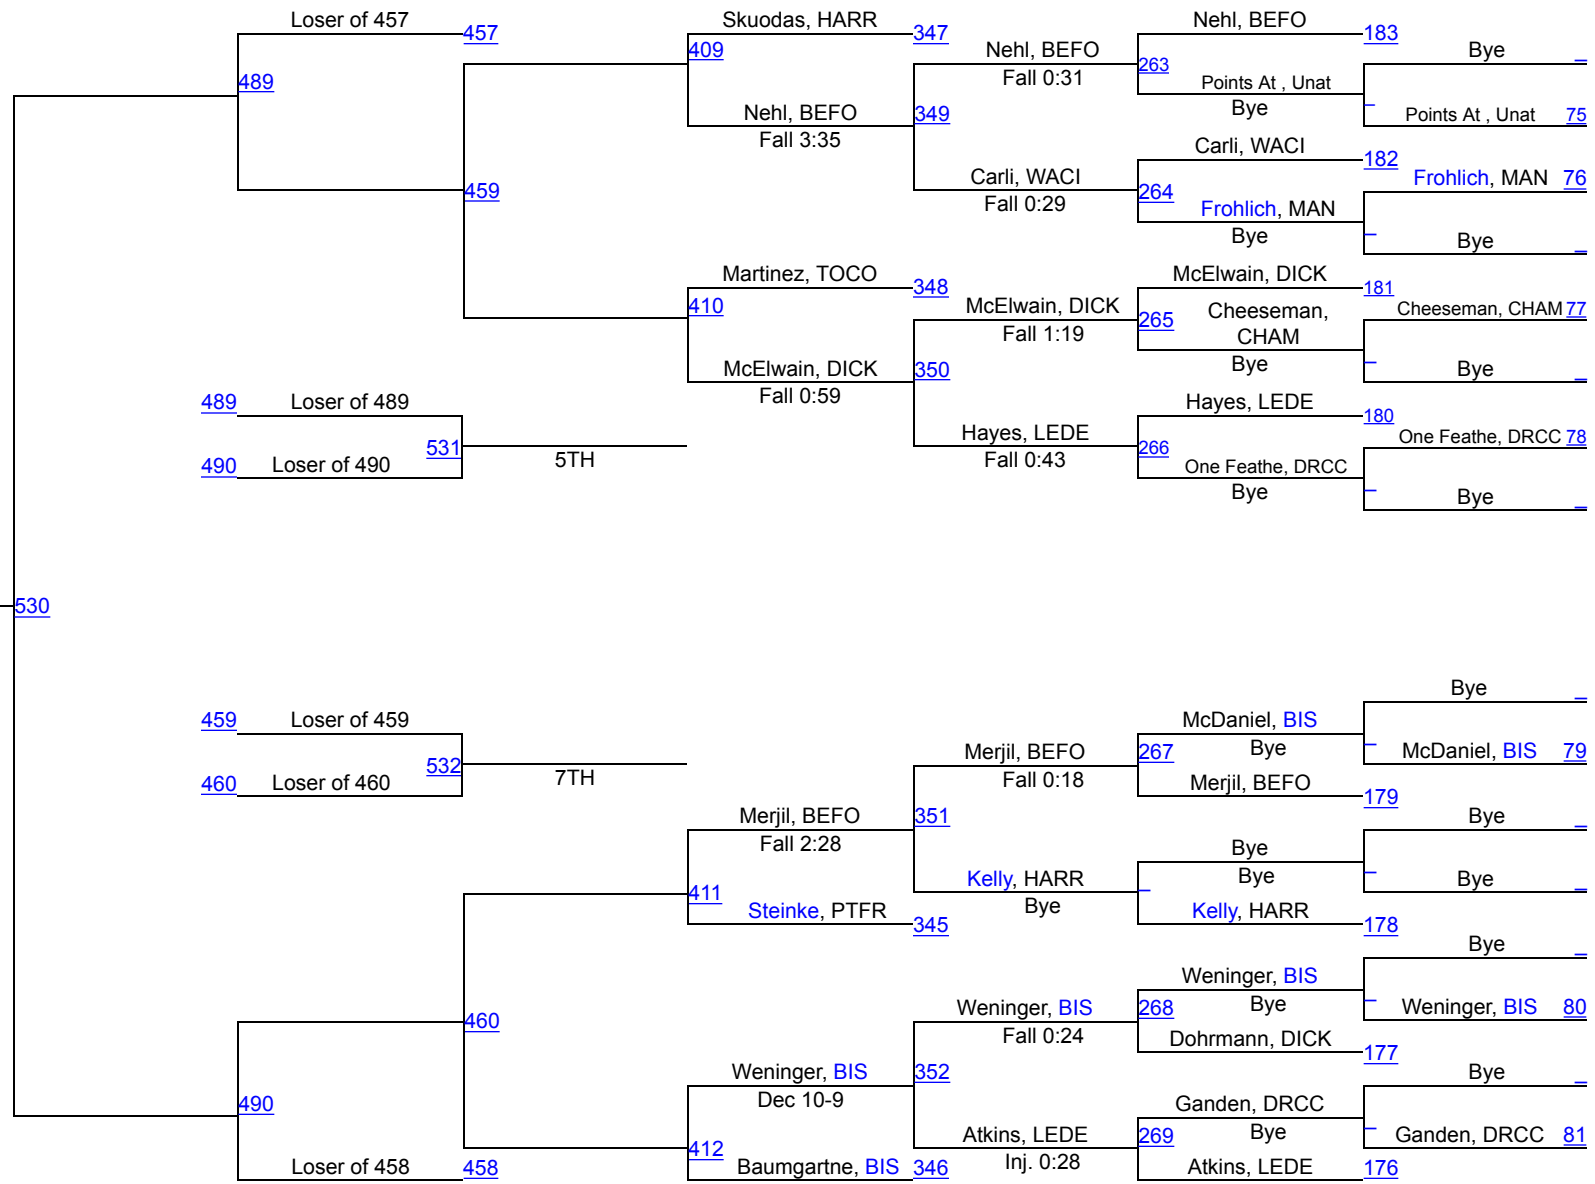

Rapid City GIRLS Invitational

100

Rapid City GIRLS Invitational

107

Rapid City GIRLS Invitational

114

Rapid City GIRLS Invitational

120

Rapid City GIRLS Invitational

126

Rapid City GIRLS Invitational

132

Rapid City GIRLS Invitational

138

Rapid City GIRLS Invitational

145

Rapid City GIRLS Invitational

152

Rapid City GIRLS Invitational

165

Rapid City GIRLS Invitational

185

Rapid City GIRLS Invitational

250