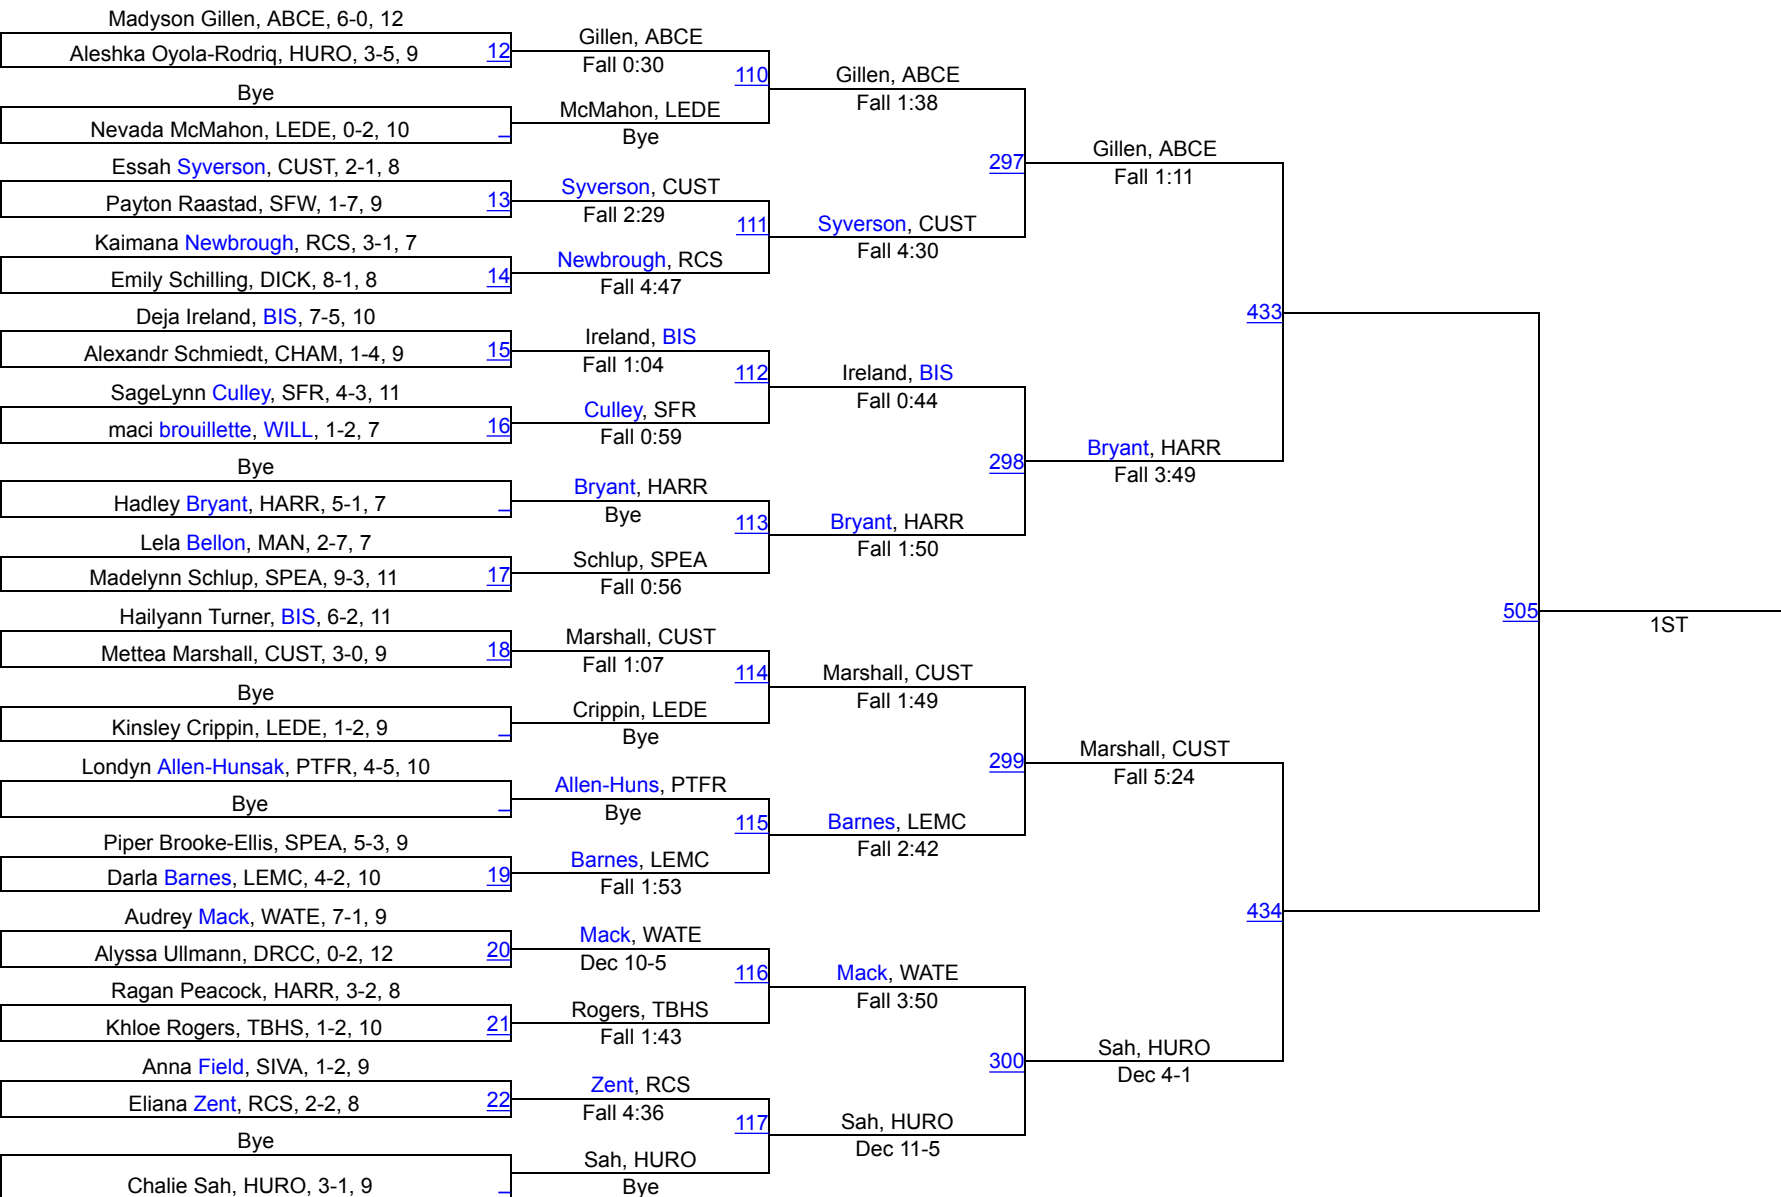

Rapid City GIRLS Invitational

100

Rapid City GIRLS Invitational

107

Rapid City GIRLS Invitational

114

Rapid City GIRLS Invitational

120

Rapid City GIRLS Invitational

126

Rapid City GIRLS Invitational

132

Rapid City GIRLS Invitational

138

Rapid City GIRLS Invitational

145

Rapid City GIRLS Invitational

152

Rapid City GIRLS Invitational

165

Rapid City GIRLS Invitational

185

Rapid City GIRLS Invitational

250