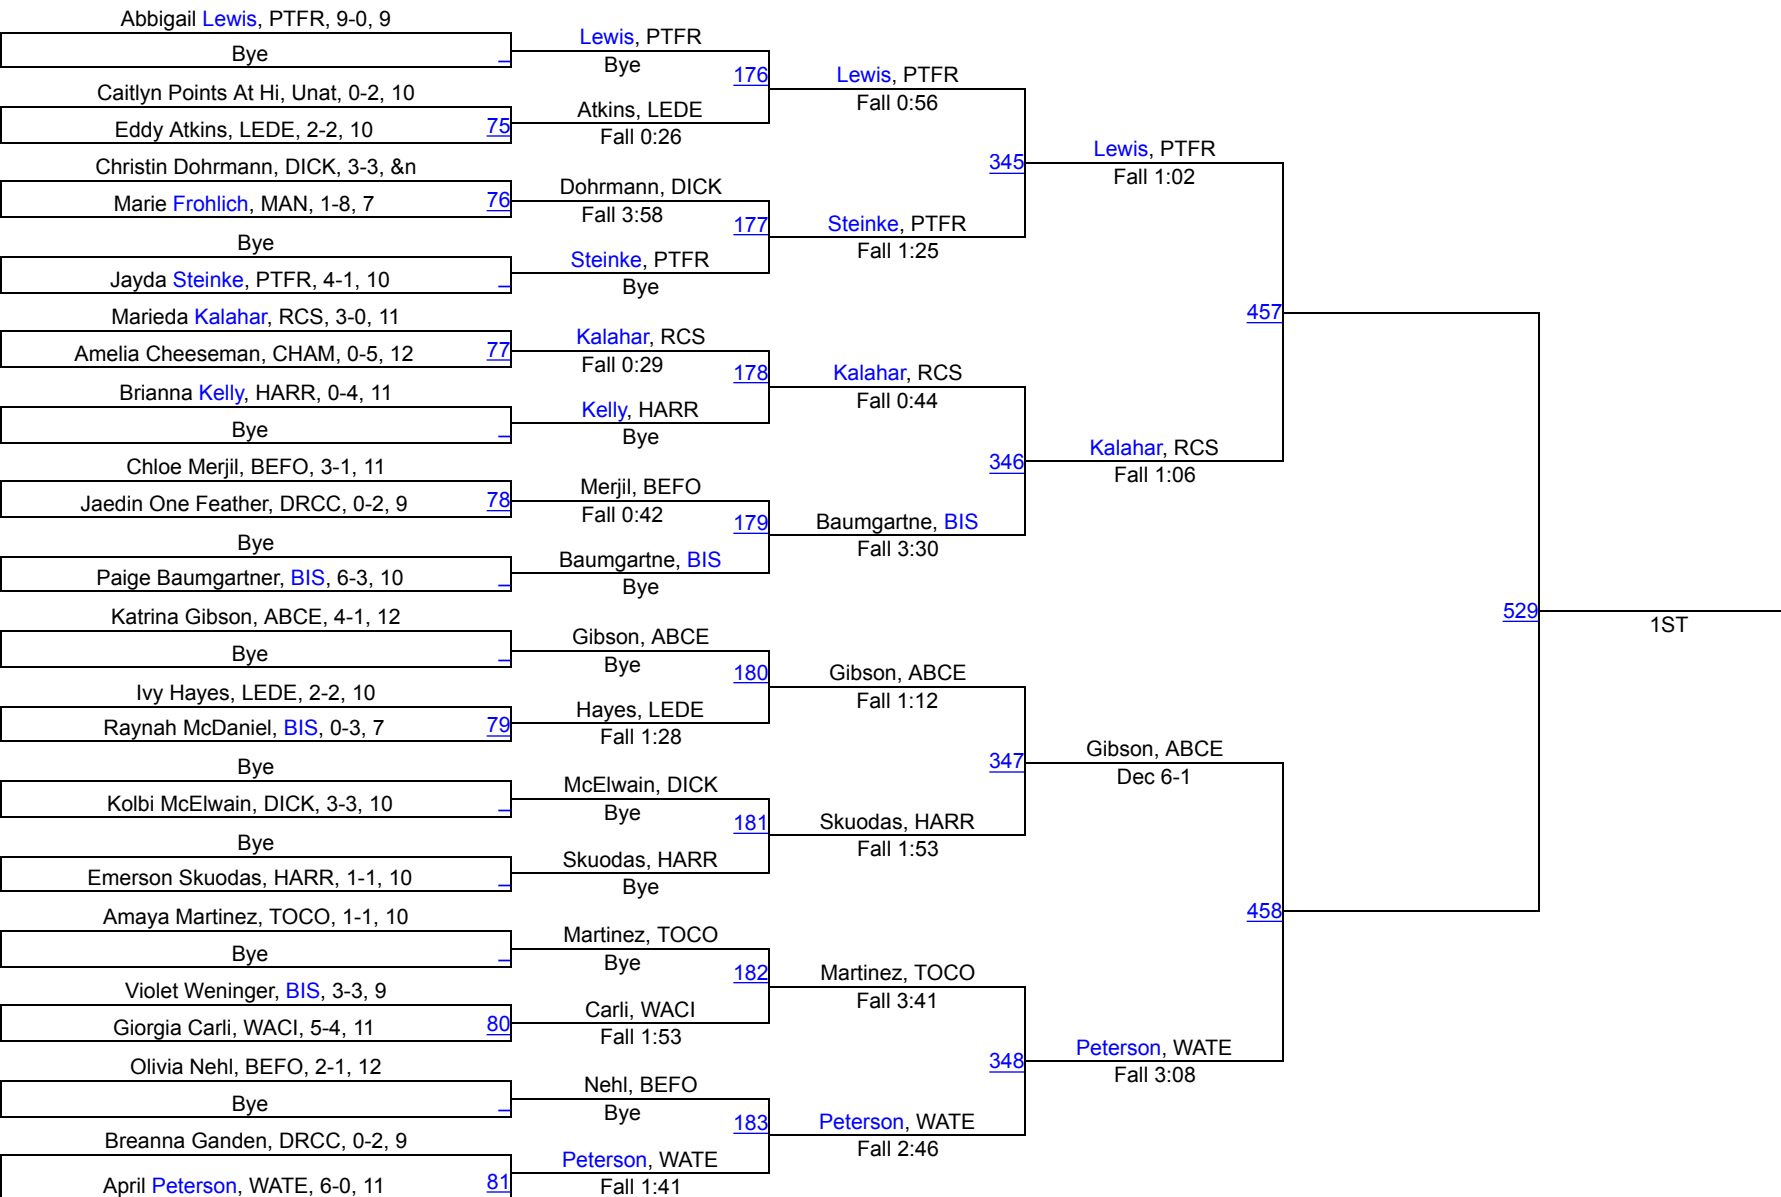

Rapid City GIRLS Invitational

100

Rapid City GIRLS Invitational

107

Rapid City GIRLS Invitational

114

Rapid City GIRLS Invitational

120

Rapid City GIRLS Invitational

126

Rapid City GIRLS Invitational

132

Rapid City GIRLS Invitational

138

Rapid City GIRLS Invitational

145

Rapid City GIRLS Invitational

152

Rapid City GIRLS Invitational

165

Rapid City GIRLS Invitational

185

Rapid City GIRLS Invitational

250