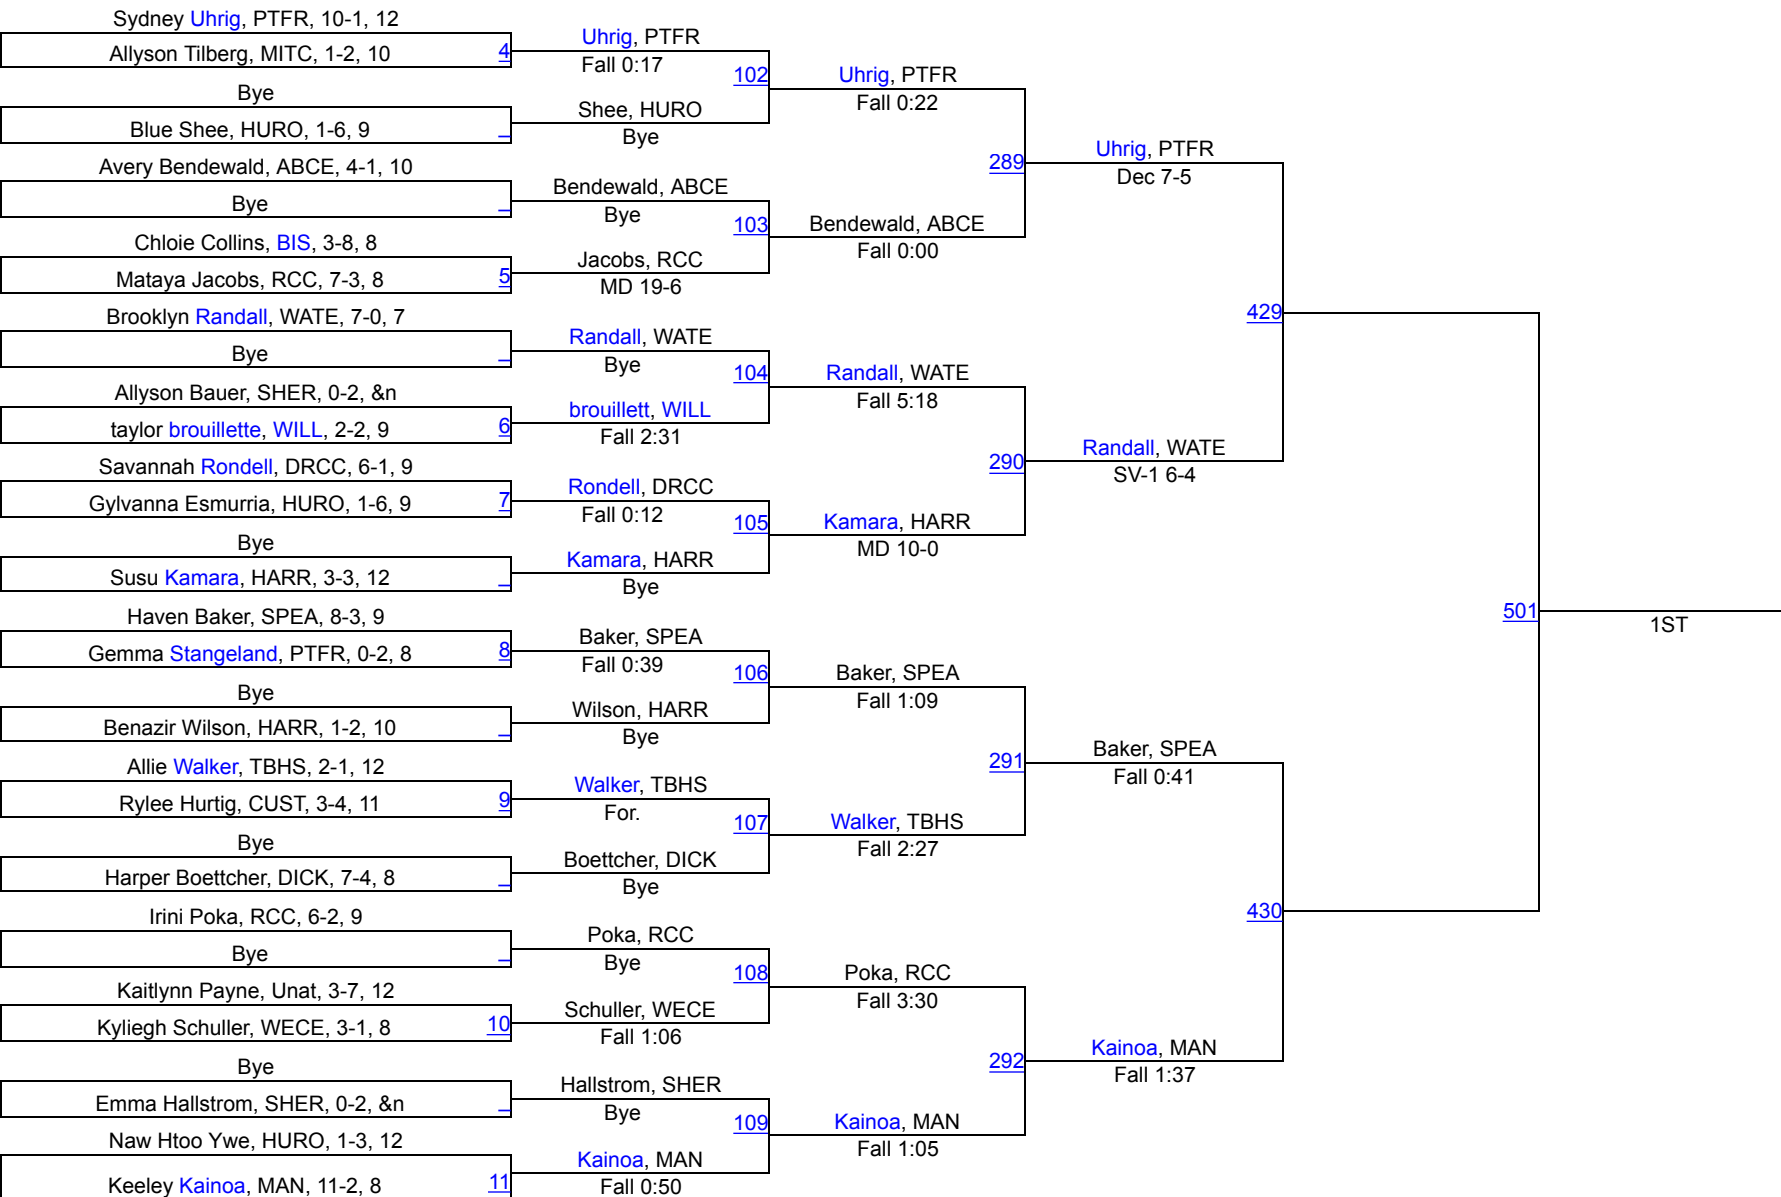

Rapid City GIRLS Invitational

100

Rapid City GIRLS Invitational

107

Rapid City GIRLS Invitational

114

Rapid City GIRLS Invitational

120

Rapid City GIRLS Invitational

126

Rapid City GIRLS Invitational

132

Rapid City GIRLS Invitational

138

Rapid City GIRLS Invitational

145

Rapid City GIRLS Invitational

152

Rapid City GIRLS Invitational

165

Rapid City GIRLS Invitational

185

Rapid City GIRLS Invitational

250