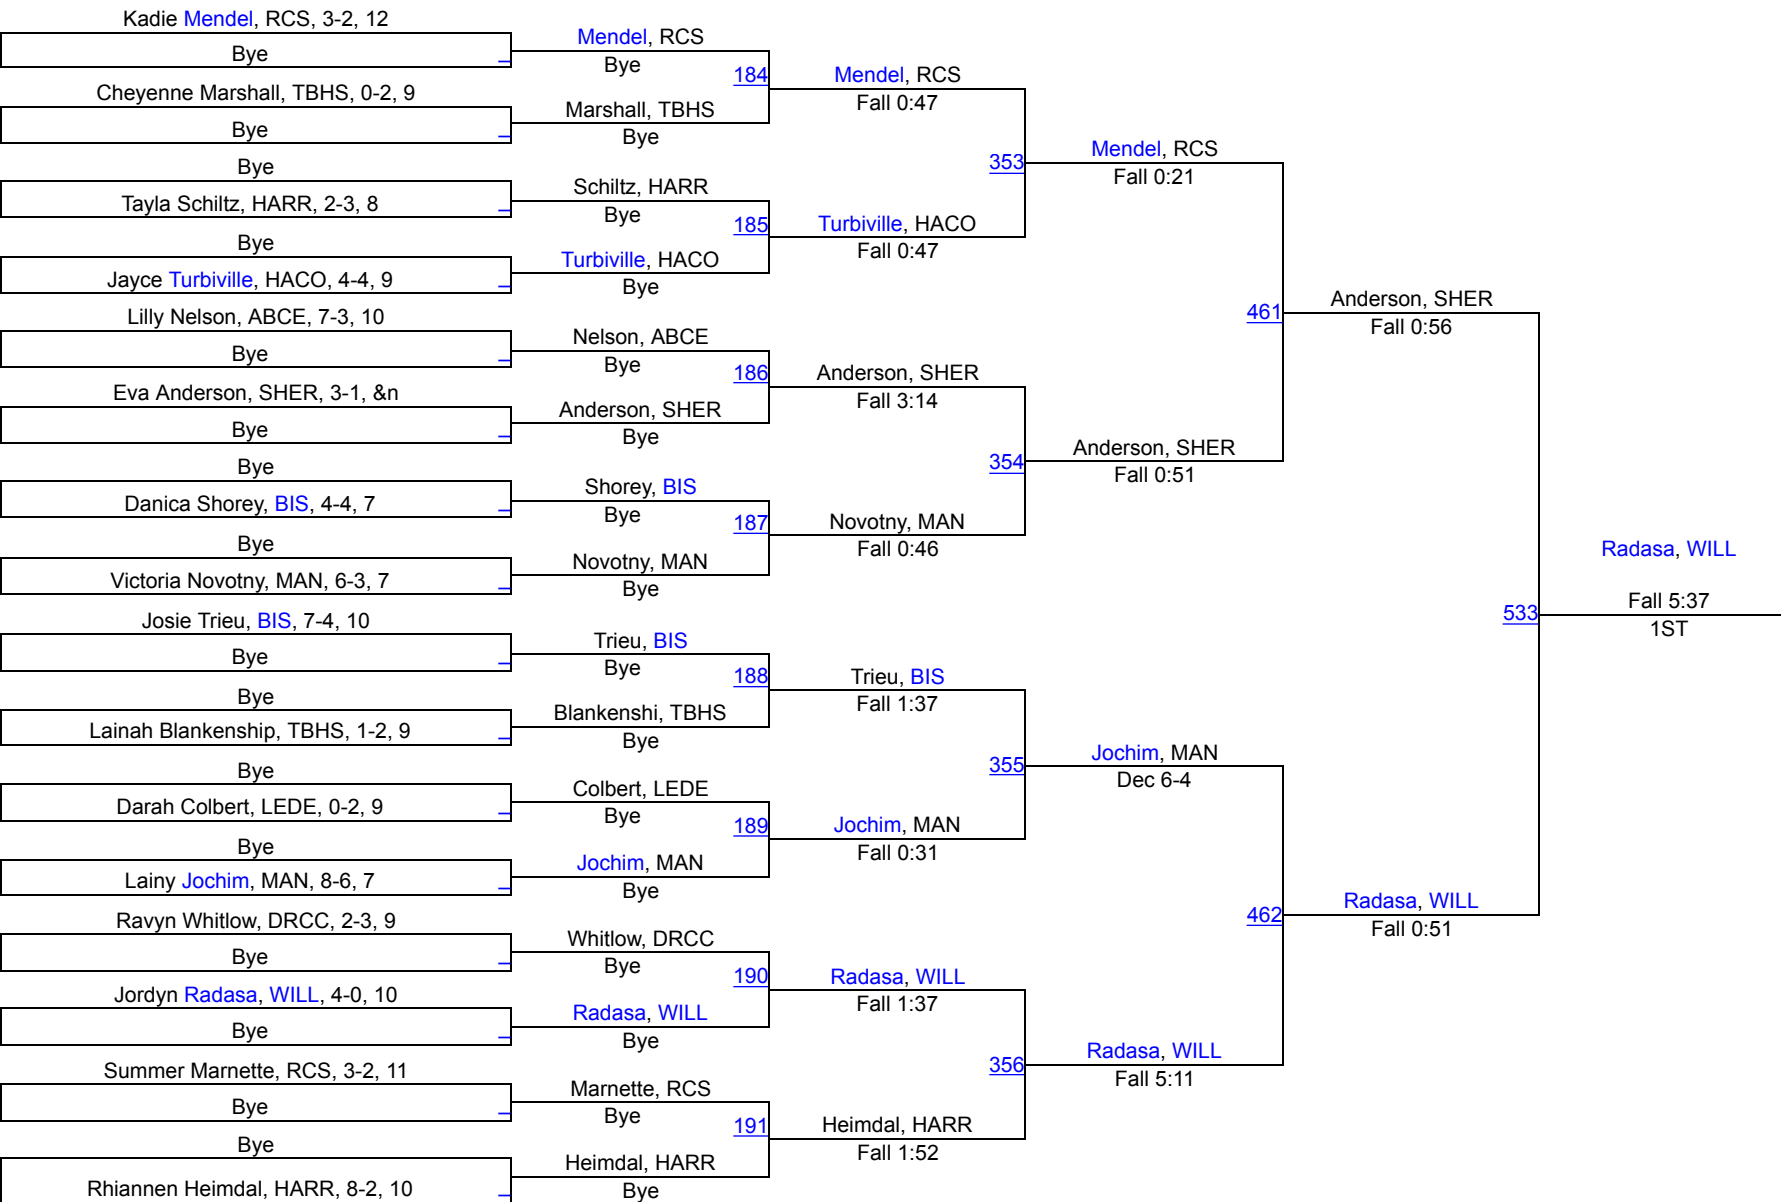

Rapid City GIRLS Invitational

165