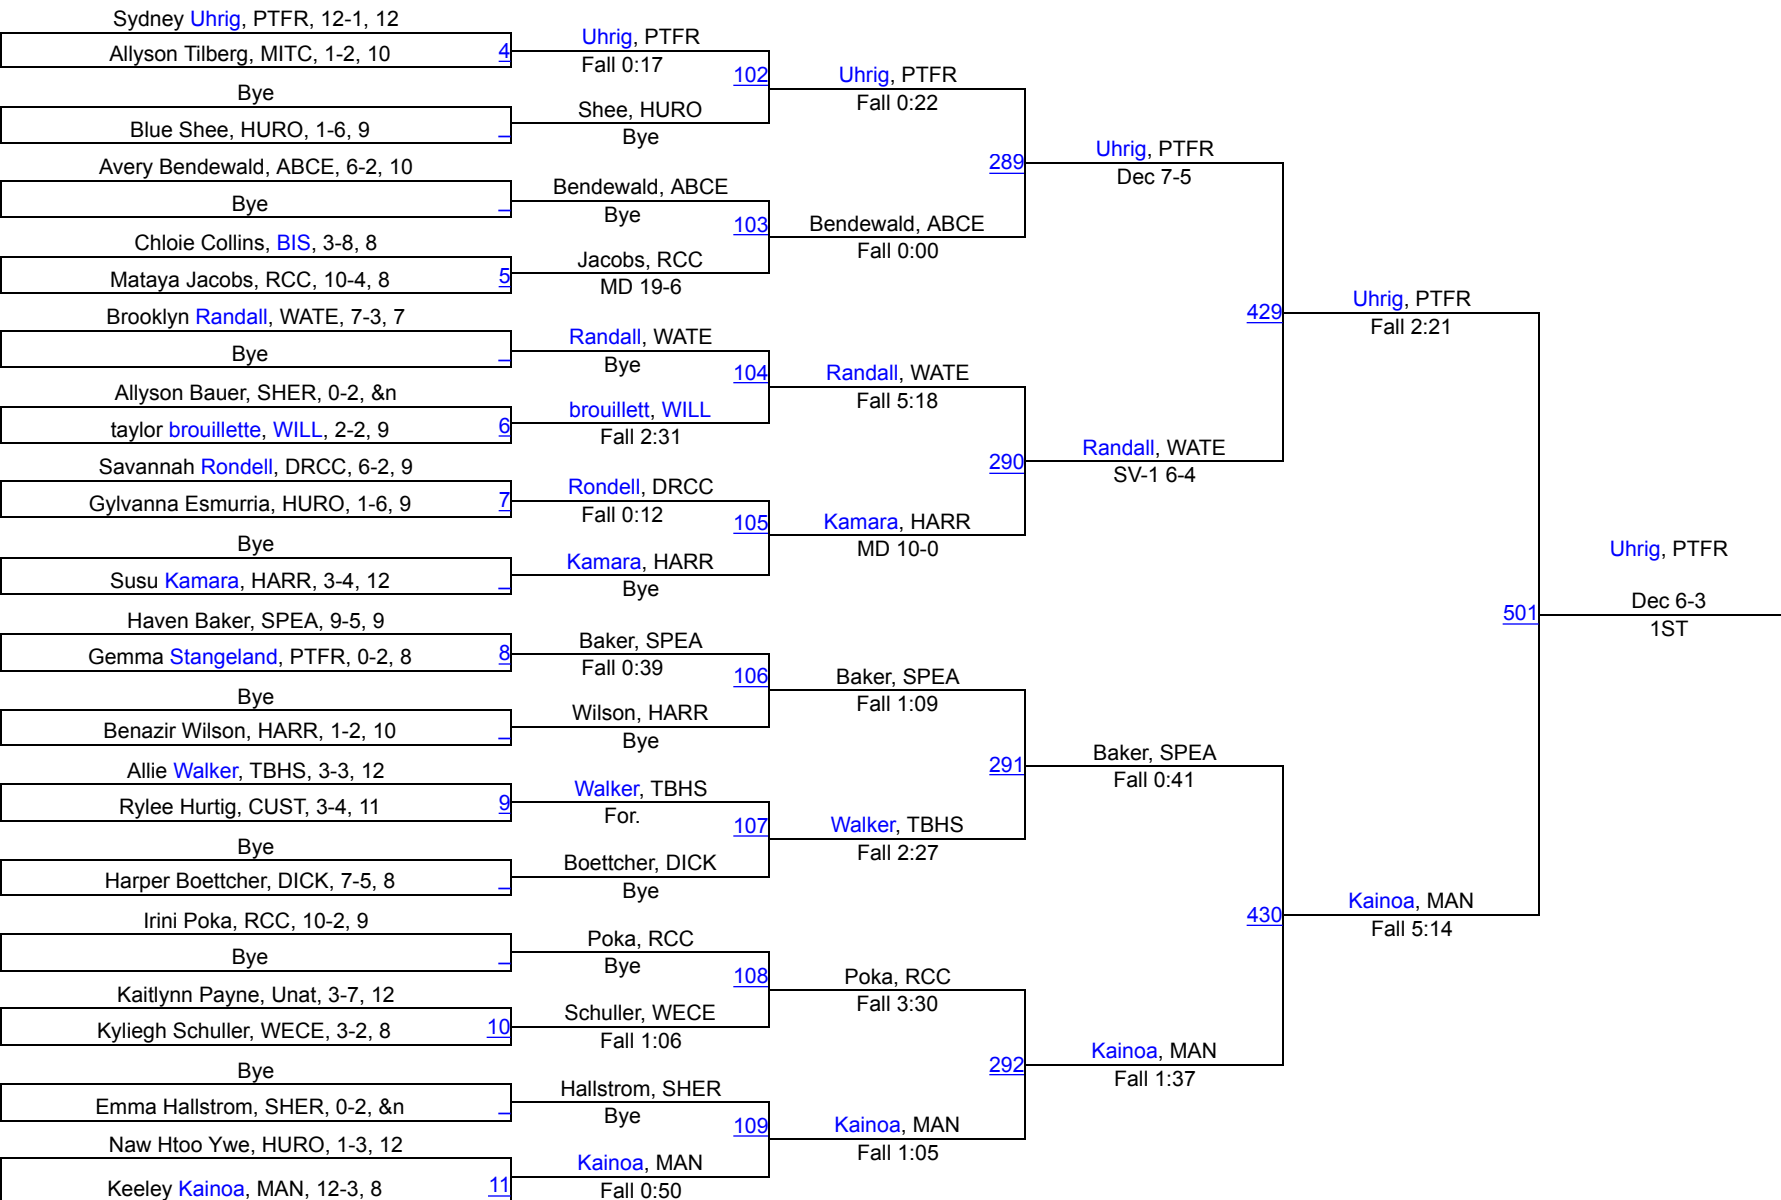

# Rapid City GIRLS Invitational

100

# Rapid City GIRLS Invitational

107