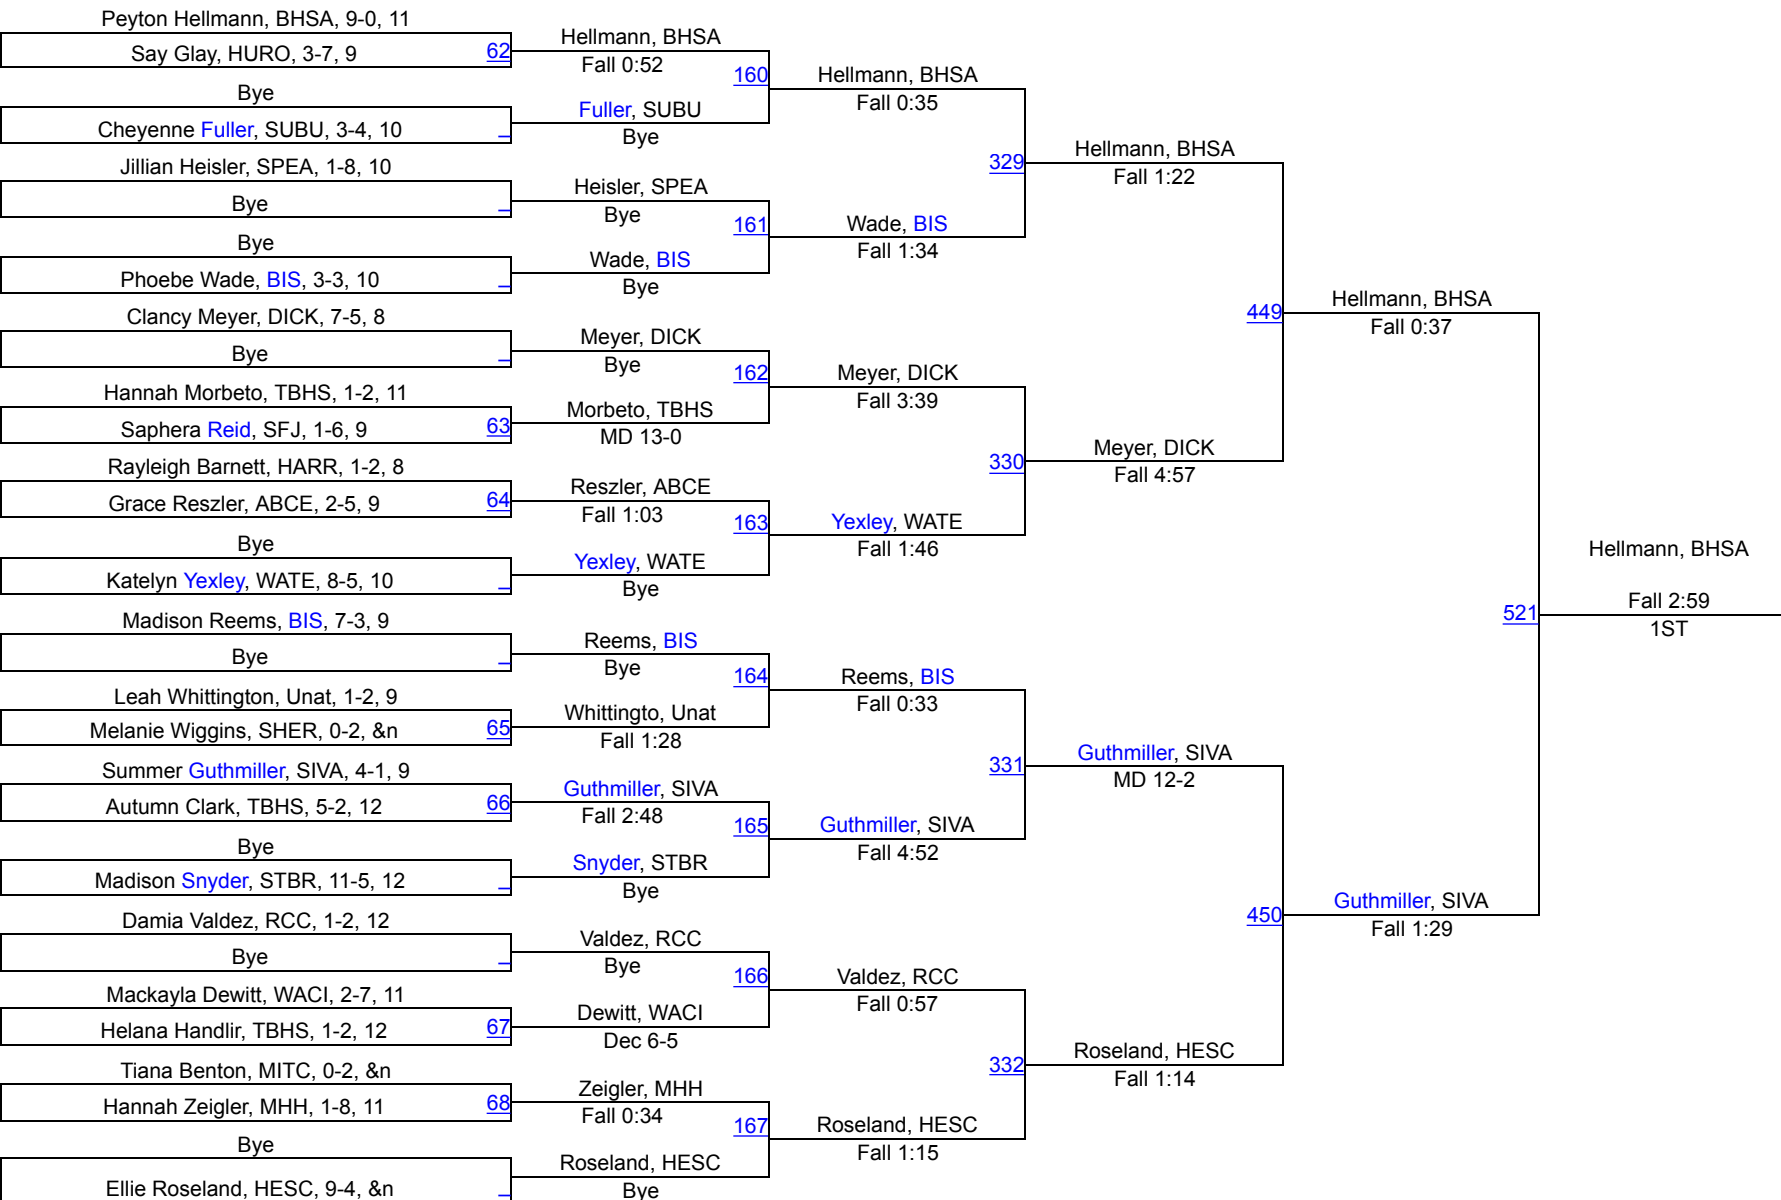

Rapid City GIRLS Invitational

138