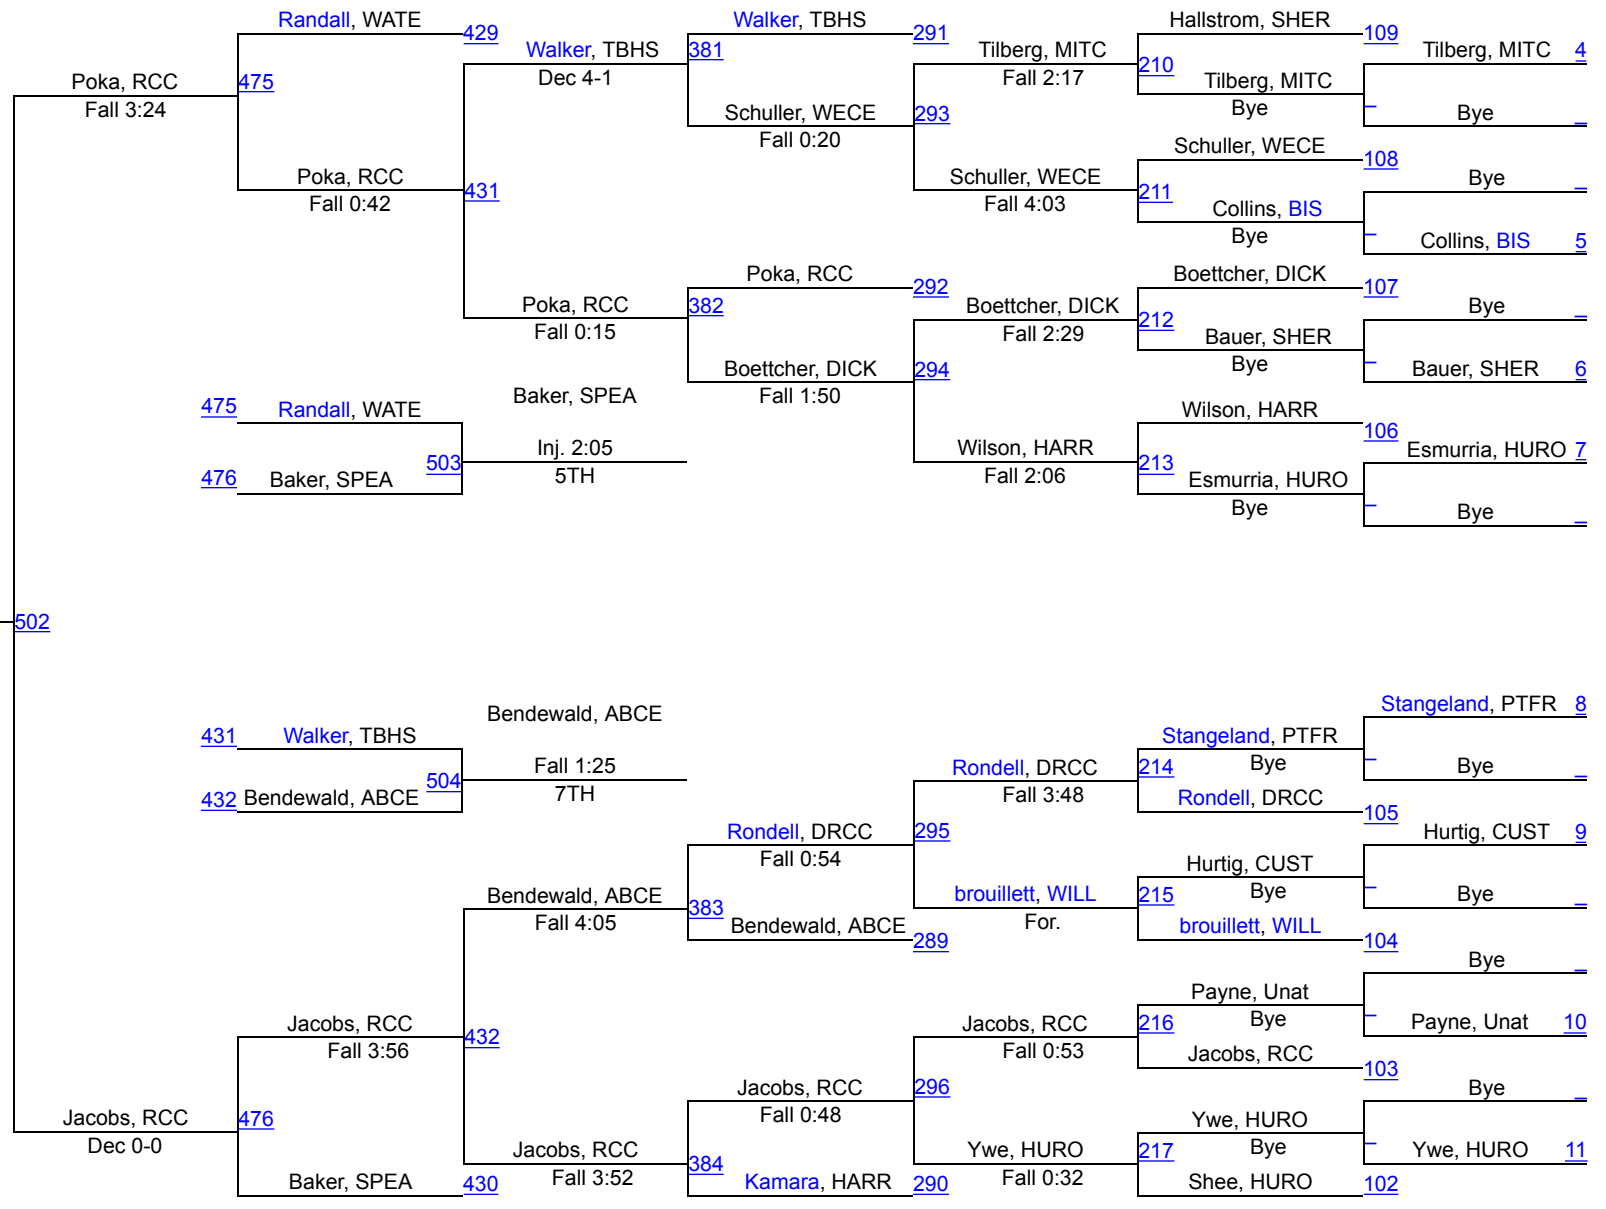

# Rapid City GIRLS Invitational

100

# Rapid City GIRLS Invitational

107

# Rapid City GIRLS Invitational

114