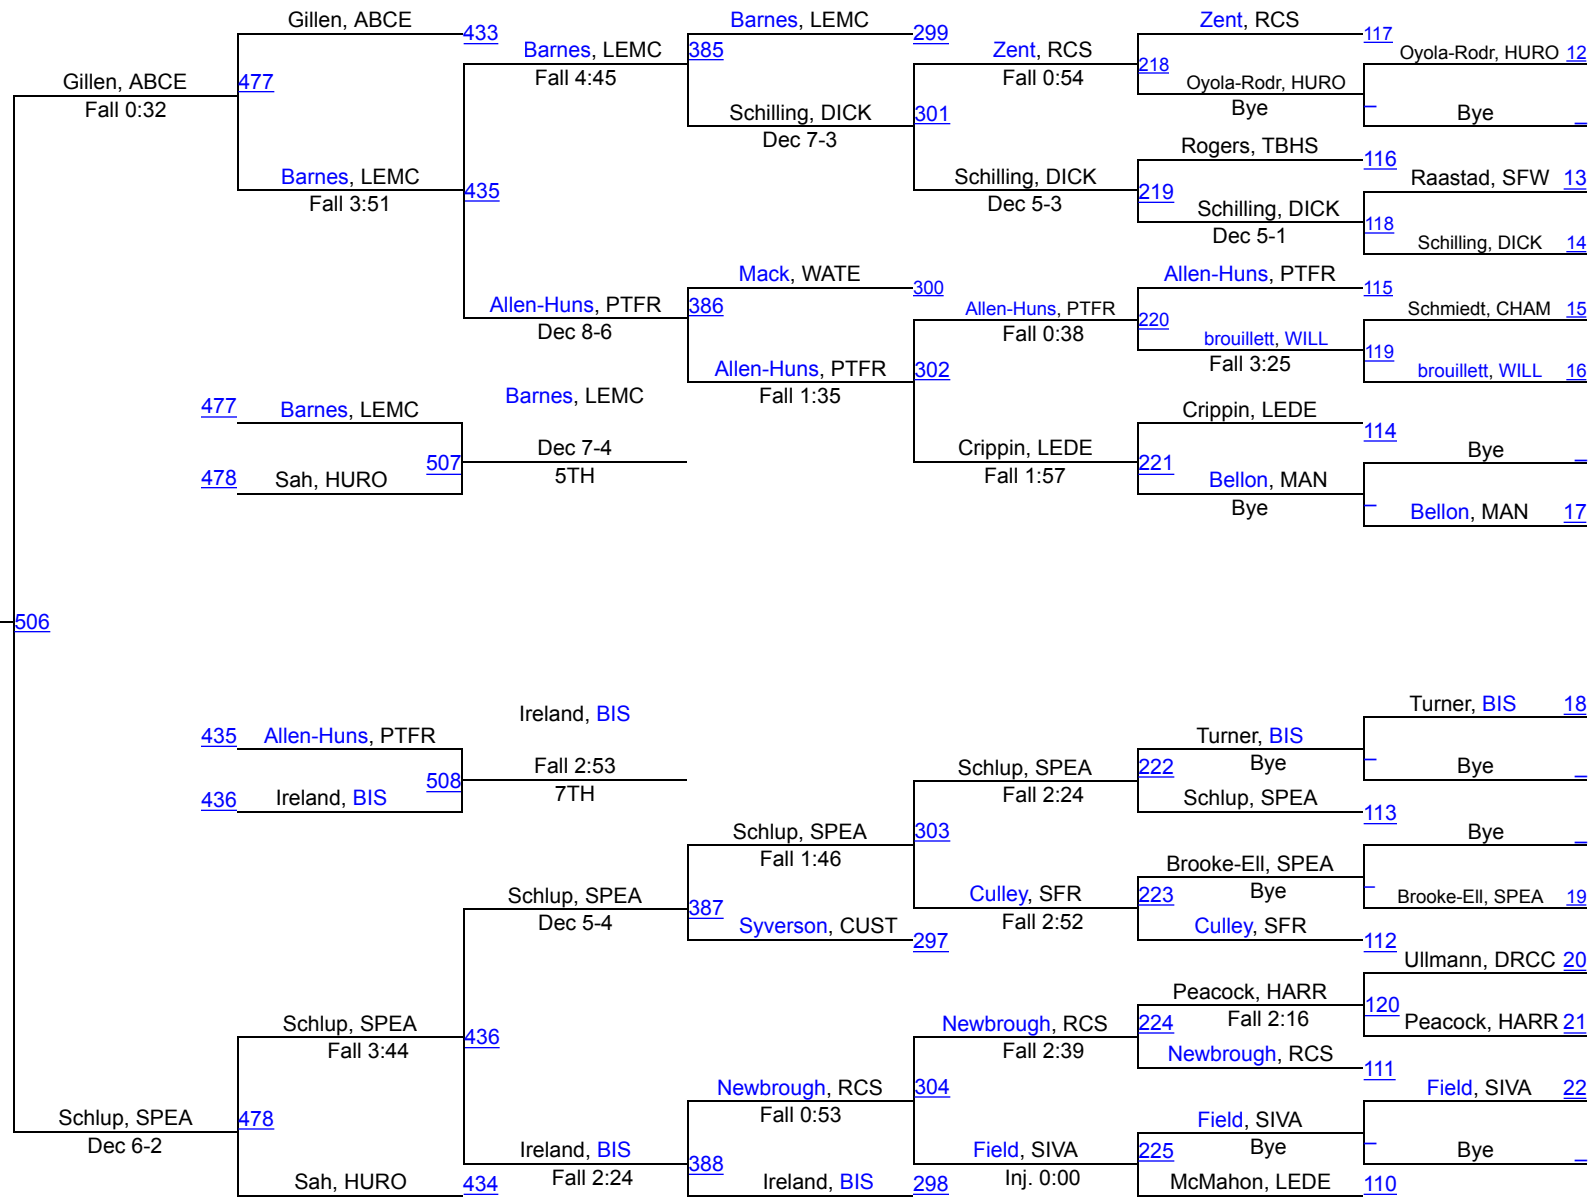

# Rapid City GIRLS Invitational

100

# Rapid City GIRLS Invitational

107

# Rapid City GIRLS Invitational

114