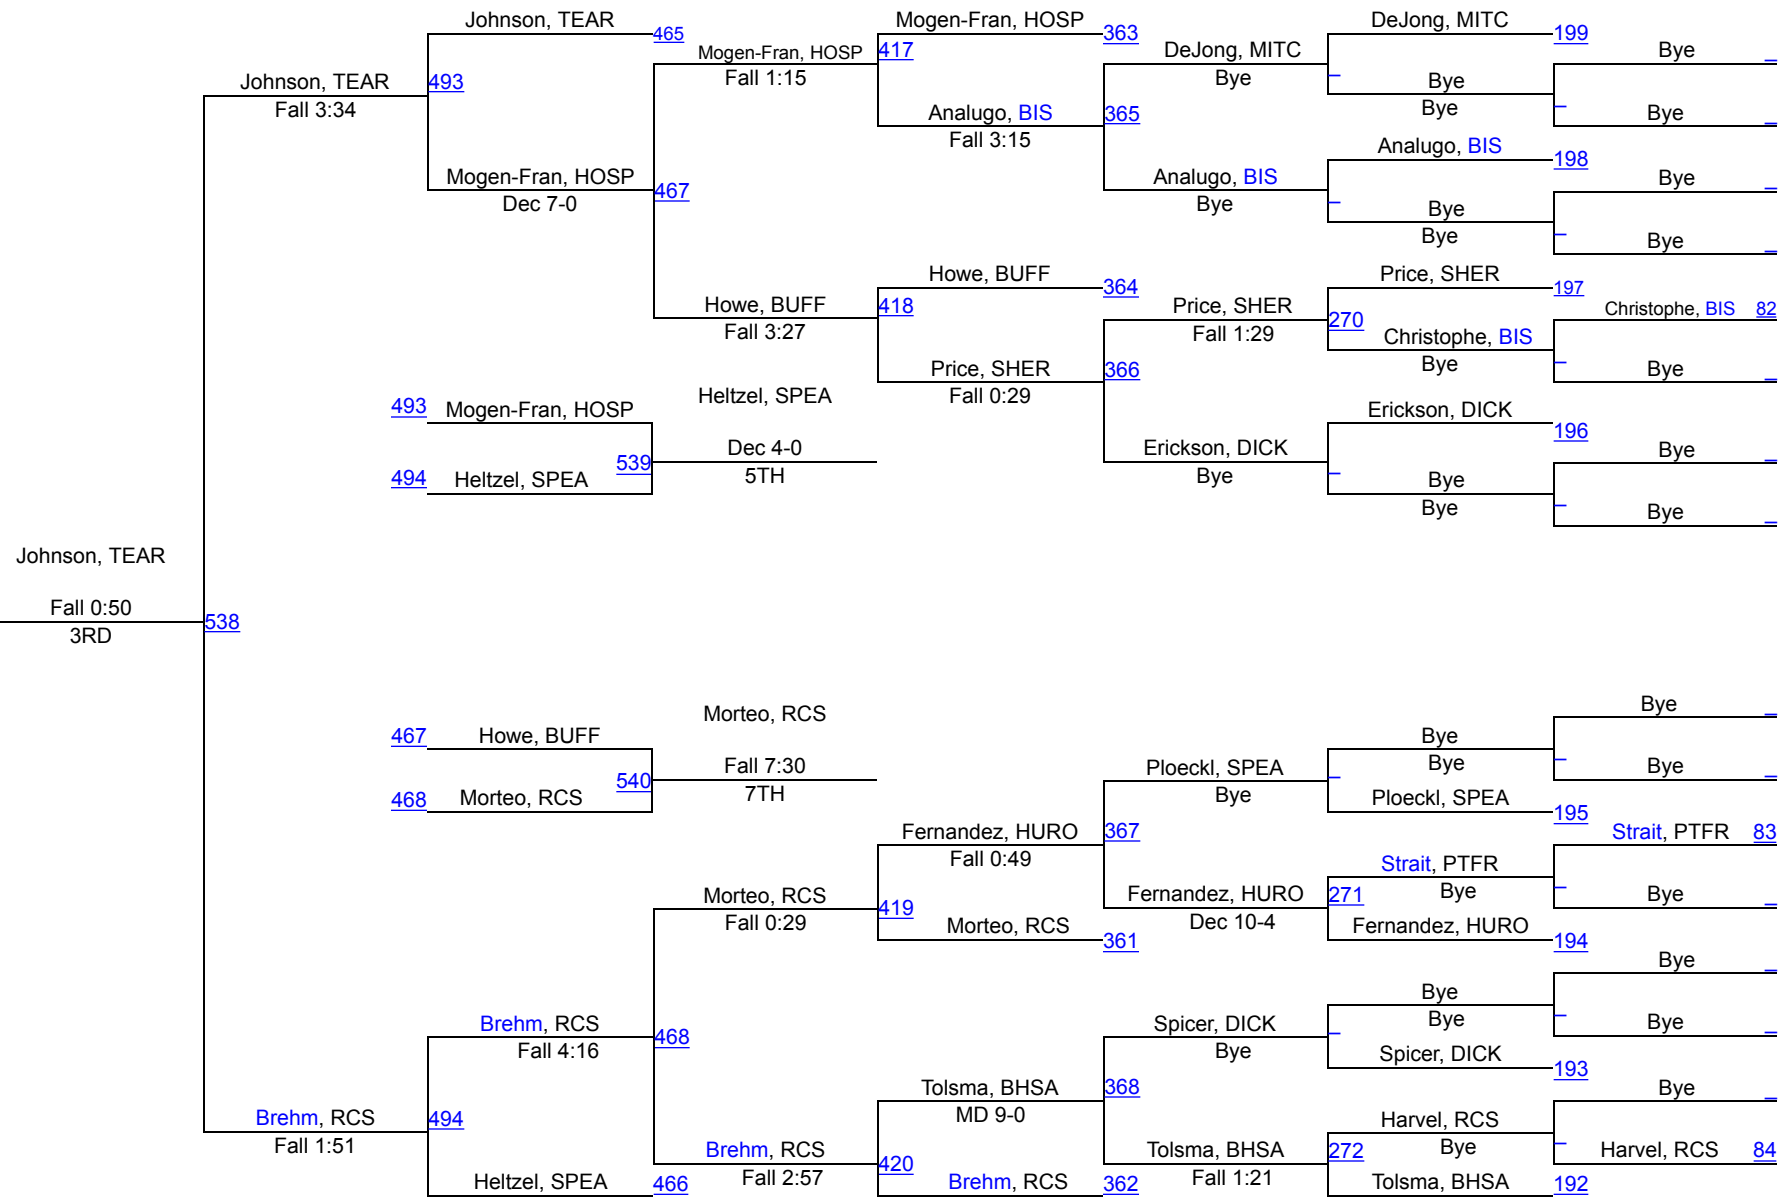

# 152

# Rapid City GIRLS Invitational

165

# Rapid City GIRLS Invitational

185