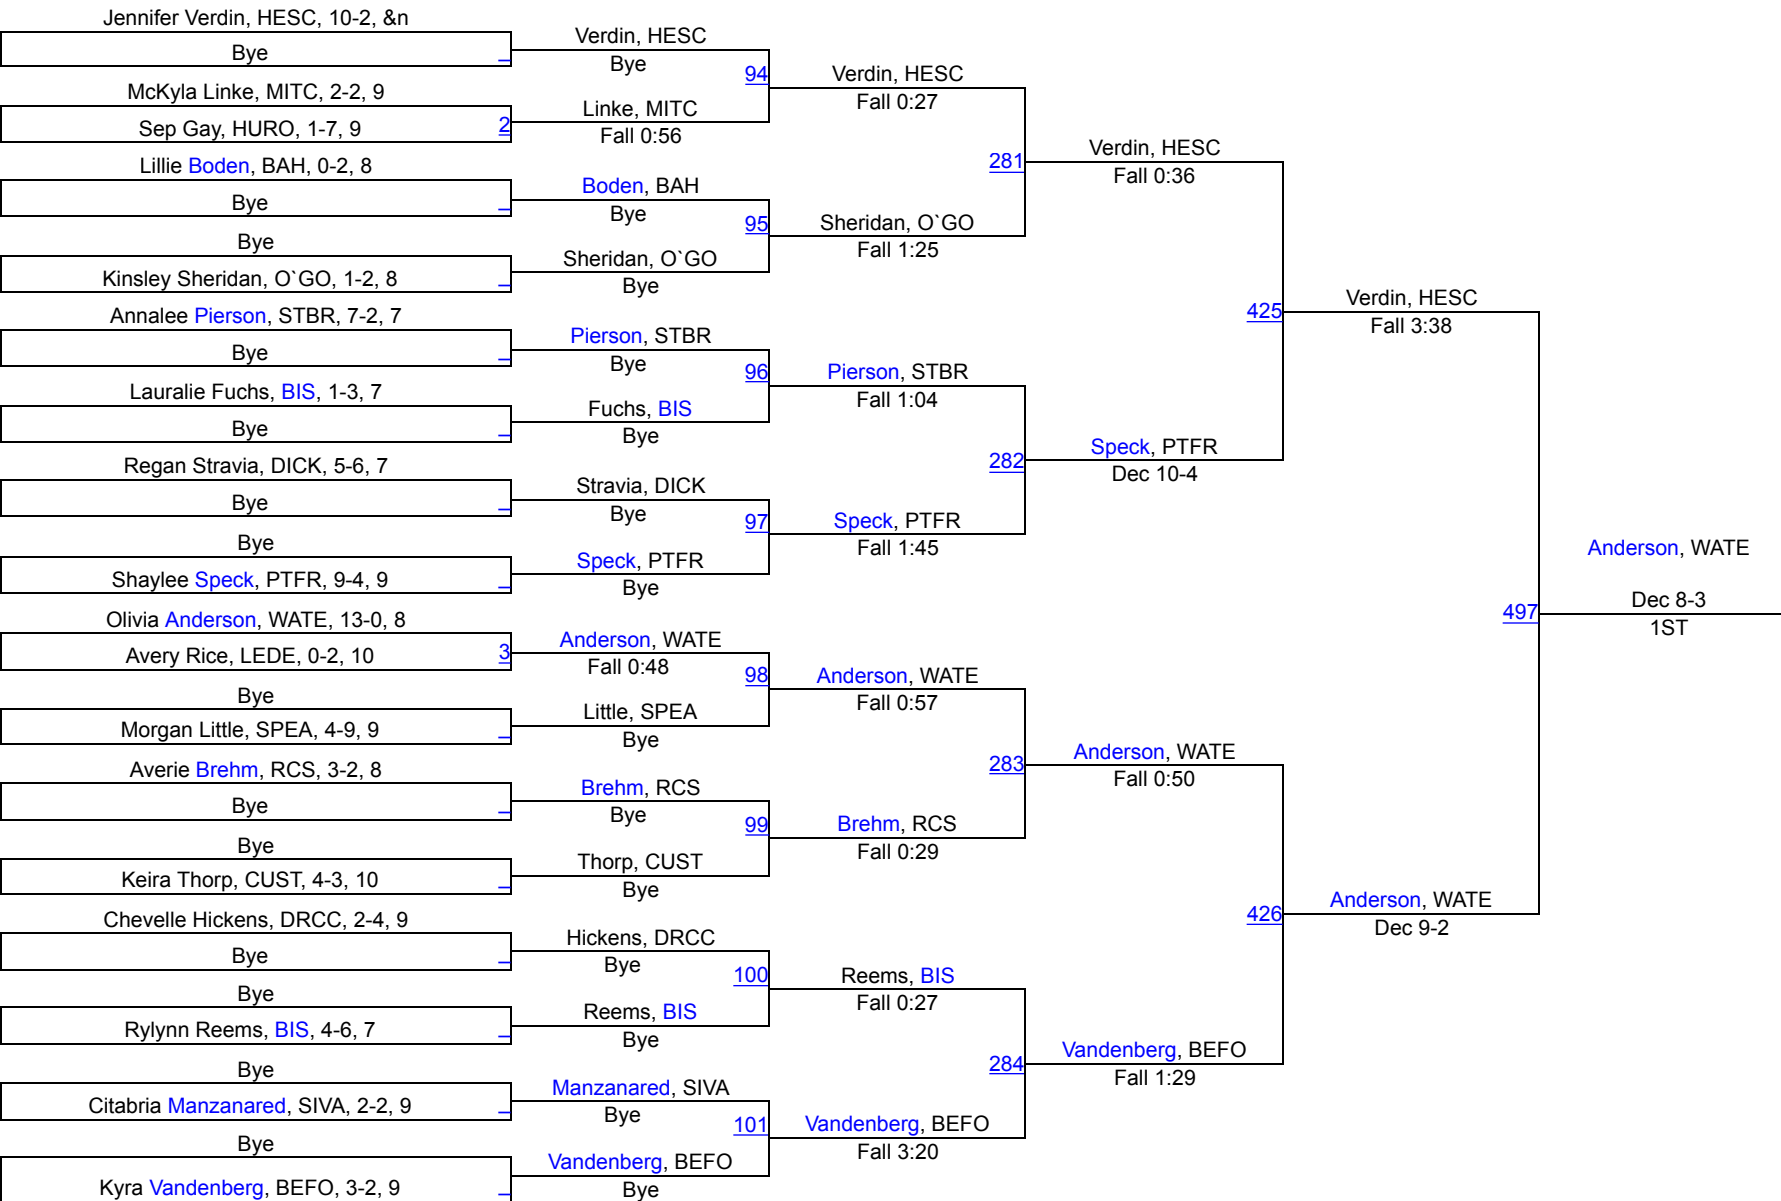

# Rapid City GIRLS Invitational

100

# Rapid City GIRLS Invitational

107