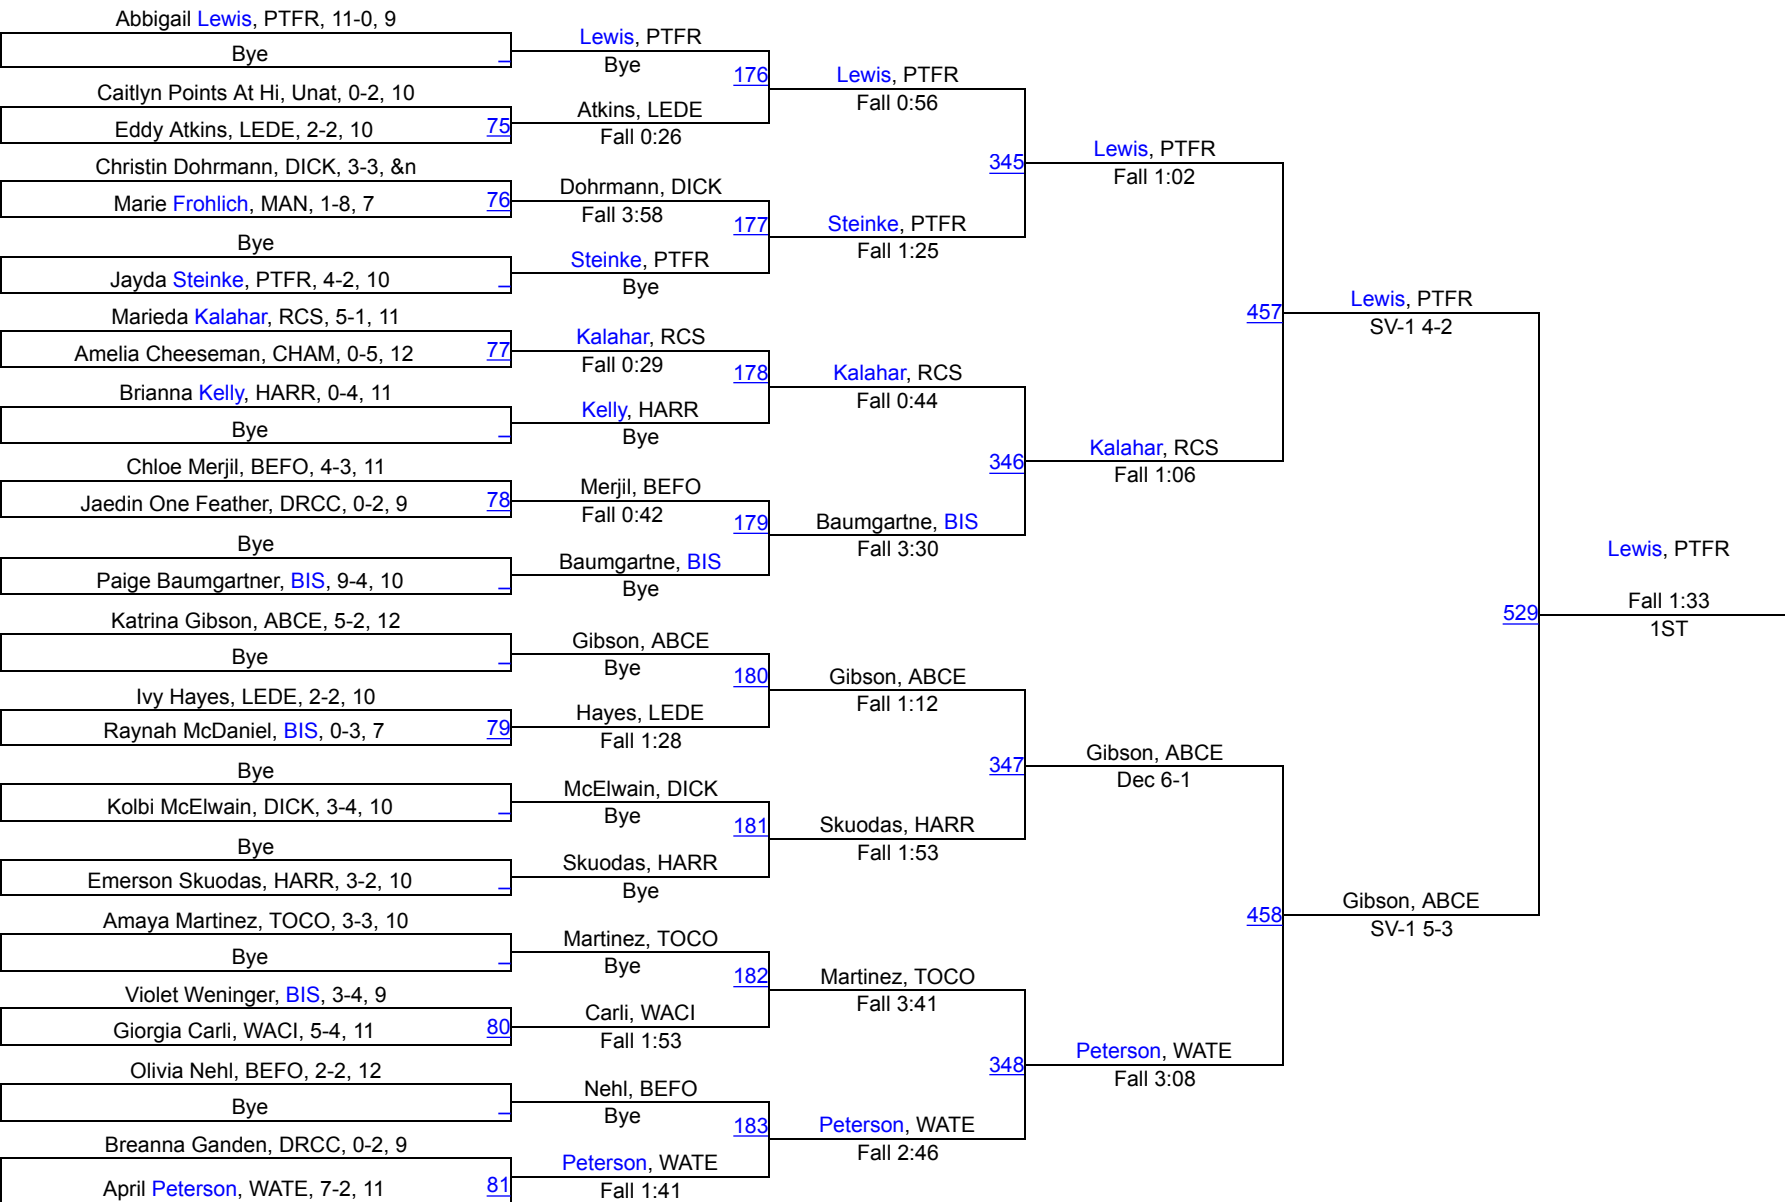

Rapid City GIRLS Invitational

152