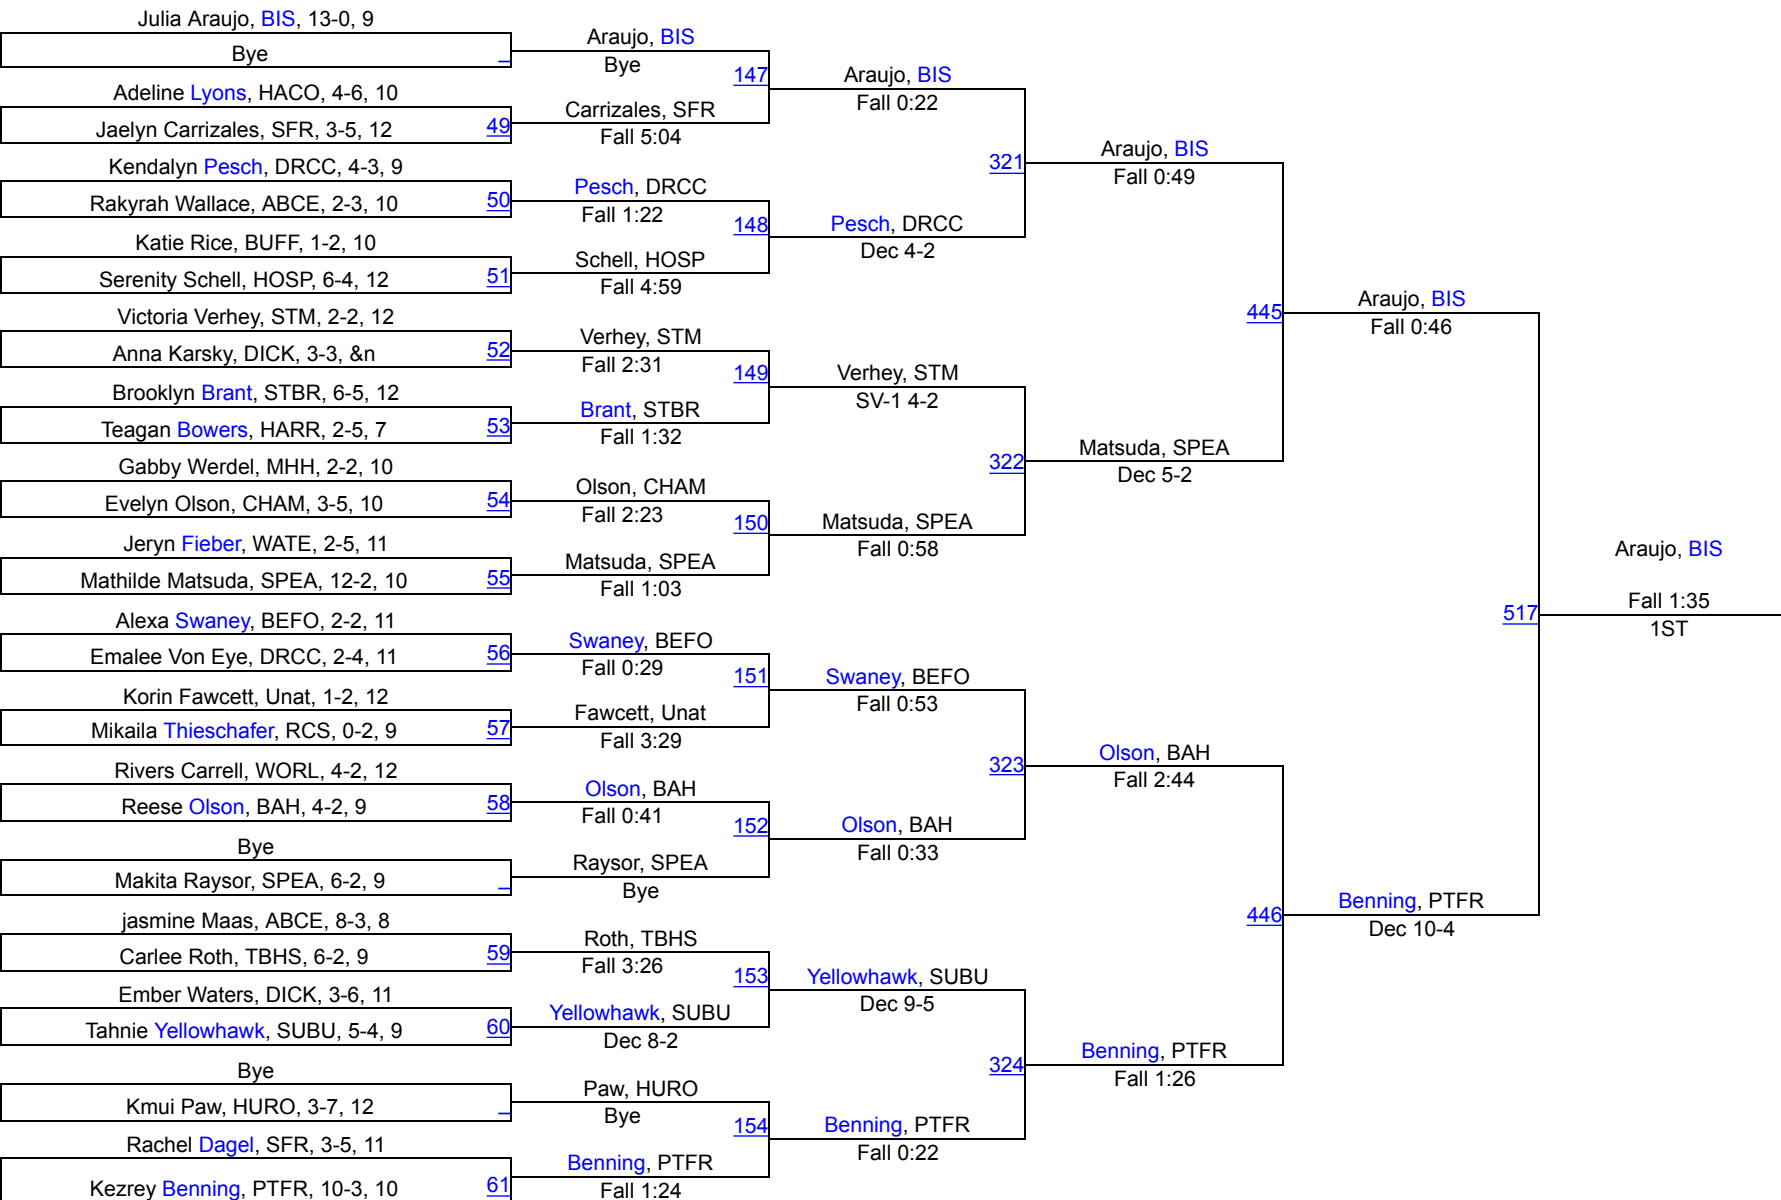

Rapid City GIRLS Invitational

132