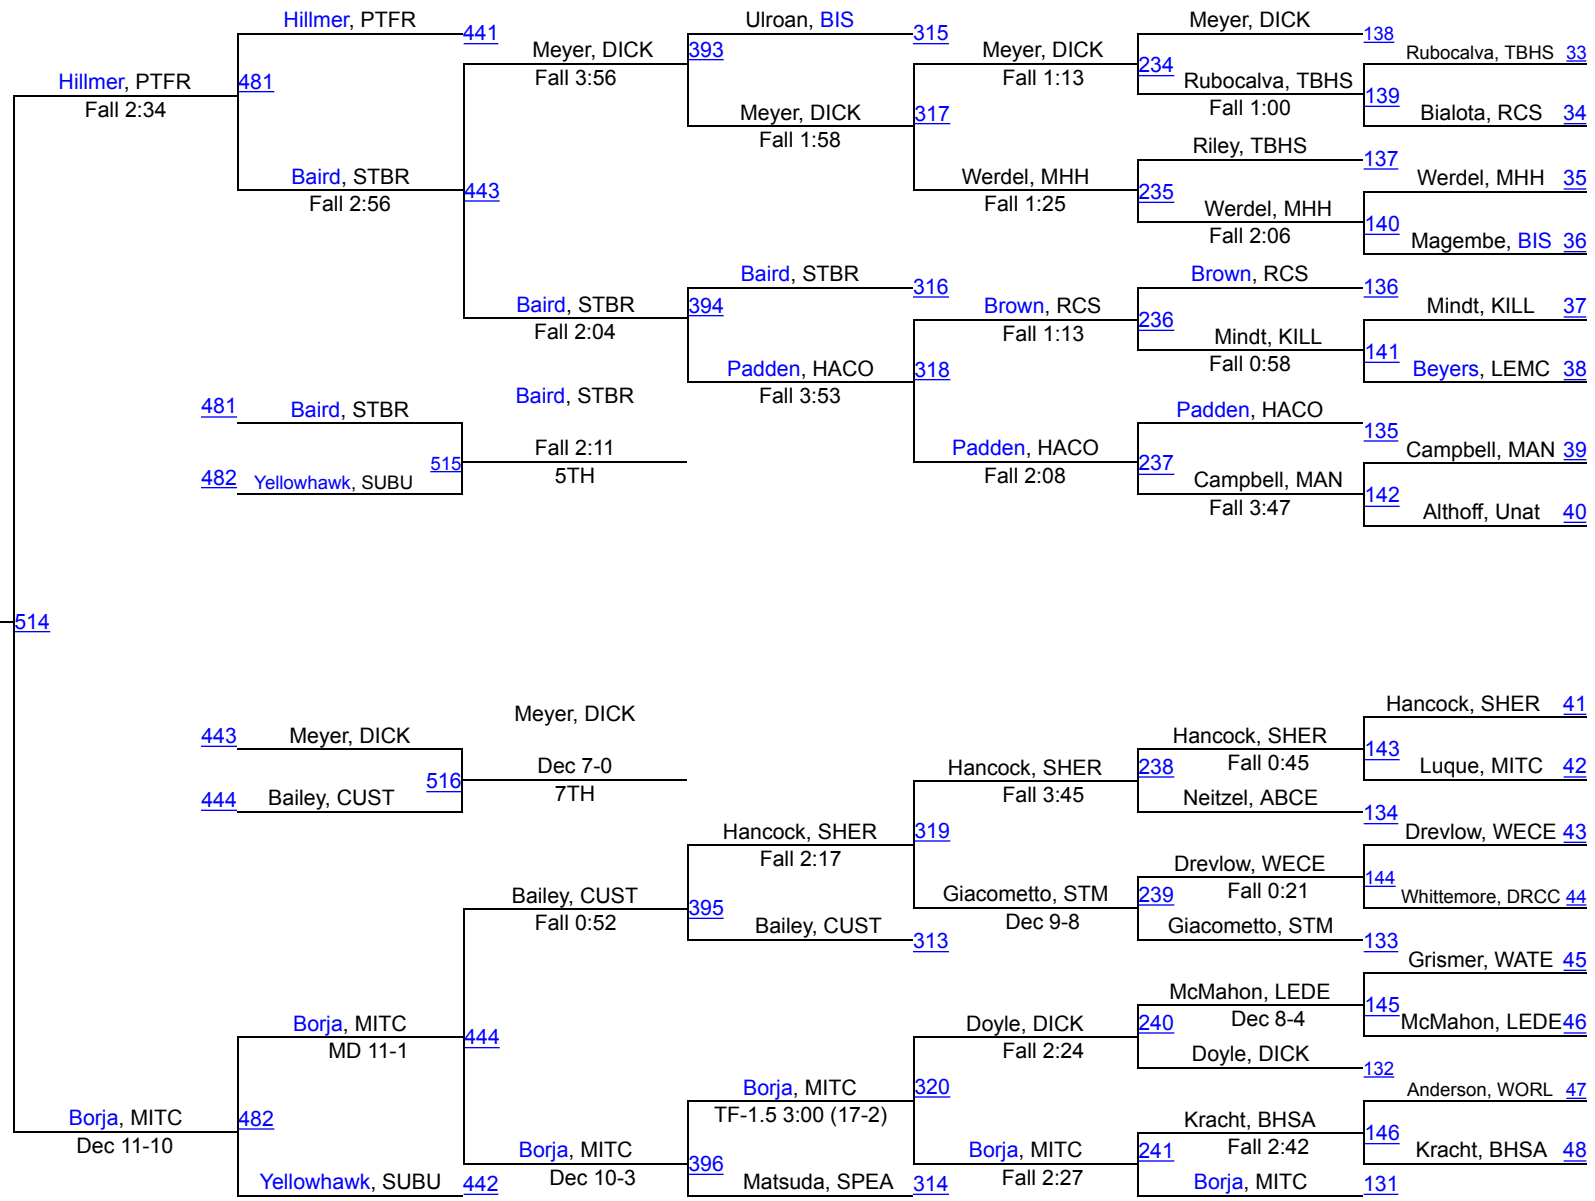

Rapid City GIRLS Invitational

126

Regina Stoeser, HARR, 8-0, 10					
Aiko Rubocalva, TBHS, 1-2, 11	33	Stoeser, HARR Fall 0:49	131	Stoeser, HARR Fall 1:43	
Danny Borja, MITC, 8-1, 10		Borja, MITC Fall 0:52			
Annalies Bialota, RCS, 0-2, 10	34				
Caoimhe Doyle, DICK, 6-3, 9		Doyle, DICK Fall 2:49	132	Bailey, CUST Fall 0:58	
Mohrgan Werdel, MHH, 3-6, 9	35	Bailey, CUST Fall 0:56			
Odavi Magembe, BIS, 0-5, 11					
River Bailey, CUST, 10-4, 9	36				
Lexie Hillmer, PTFR, 10-3, 8		Hillmer, PTFR Fall 0:35	133	Hillmer, PTFR Fall 1:30	
Danica Mindt, KILL, 1-2, 11	37	Giacometto, STM Fall 5:16			
Dina Beyers, LEMC, 1-4, 8					
Kayla Giacometto, STM, 3-4, 9	38	Neitzel, ABCE Fall 1:30	134	Matsuda, SPEA Fall 1:32	
Bailee Campbell, MAN, 3-7, 8		Matsuda, SPEA Fall 1:07			
Allison Neitzel, ABCE, 3-3, 10	39				
Josie Althoff, Unat, 0-2, 11					
Candice Matsuda, SPEA, 8-5, 10	40				
Cateri Yellowhawk, SUBU, 6-3, 10		Yellowhawk, SUBU Fall 3:59	135	Yellowhawk, SUBU Fall 1:44	
Lilyahna Hancock, SHER, 3-2, &n	41	Padden, HACO Fall 1:34			
Kanyyn Padden, HACO, 3-2, 9					
Liliana Luque, MITC, 0-2, 9	42				
Wylynn Drevlow, WECE, 1-2, 11		Brown, RCS Fall 1:19	136	Ulroan, BIS Fall 1:05	
Carrie Brown, RCS, 2-2, 9	43	Ulroan, BIS Fall 0:09			
Taylor Whittemore, DRCC, 0-2, 9					
Leyna Ulroan, BIS, 6-6, 8	44				
Chay Riley, TBHS, 1-2, 12		Riley, TBHS Fall 2:44	137	Baird, STBR TF-1.5 4:36 (18-2)	
Avah Grismer, WATE, 0-7, 9	45	Baird, STBR Fall 0:30			
Cameron Talkington, HARR, 1-3, 8					
Brooklyn Baird, STBR, 11-5, 10	46	Meyer, DICK Fall 4:42	138	Butler, LEMC Fall 3:23	
Rylee Anderson, WORL, 0-2, 12		Butler, LEMC Fall 2:55			
Natalie Meyer, DICK, 8-7, 8	47				
Hadlee Kracht, BHSA, 2-3, 9					
Quinn Butler, LEMC, 4-1, 10	48