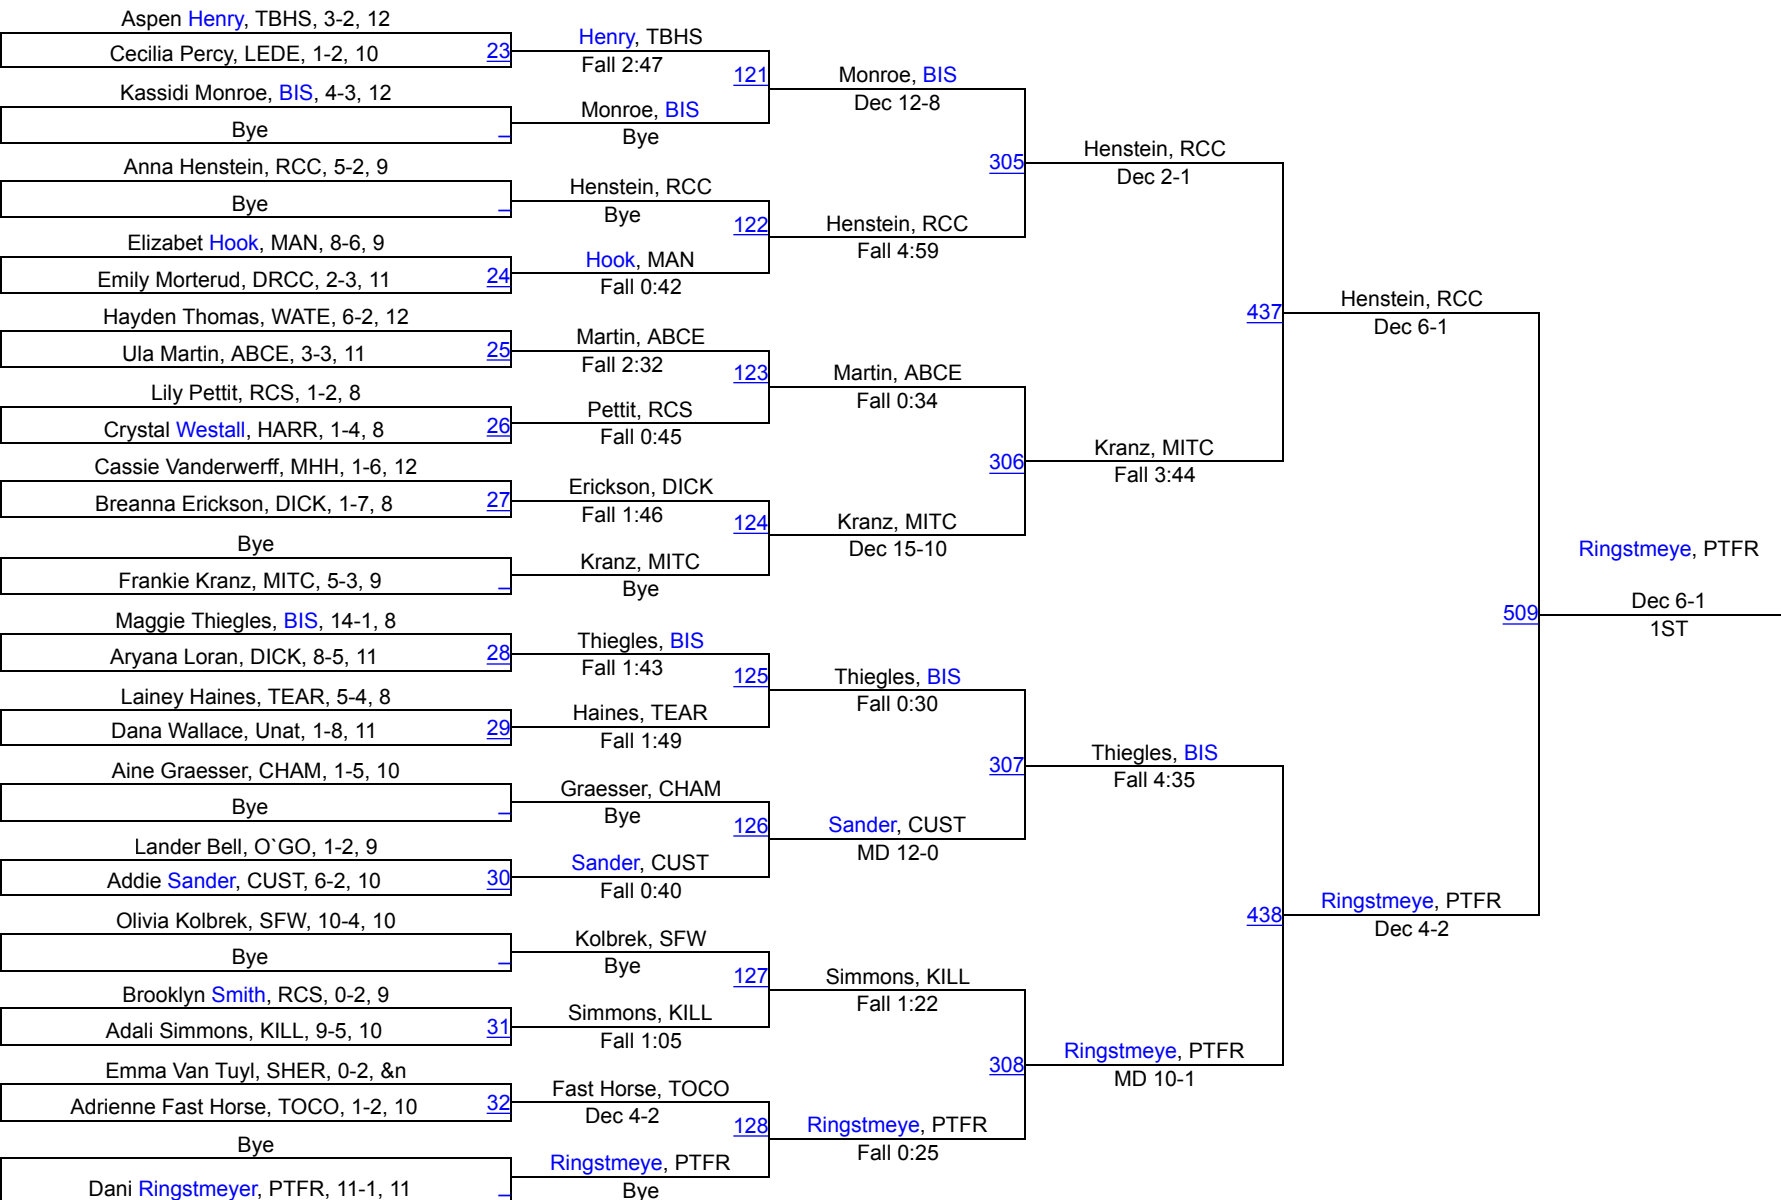

# Rapid City GIRLS Invitational

114

# Rapid City GIRLS Invitational

120