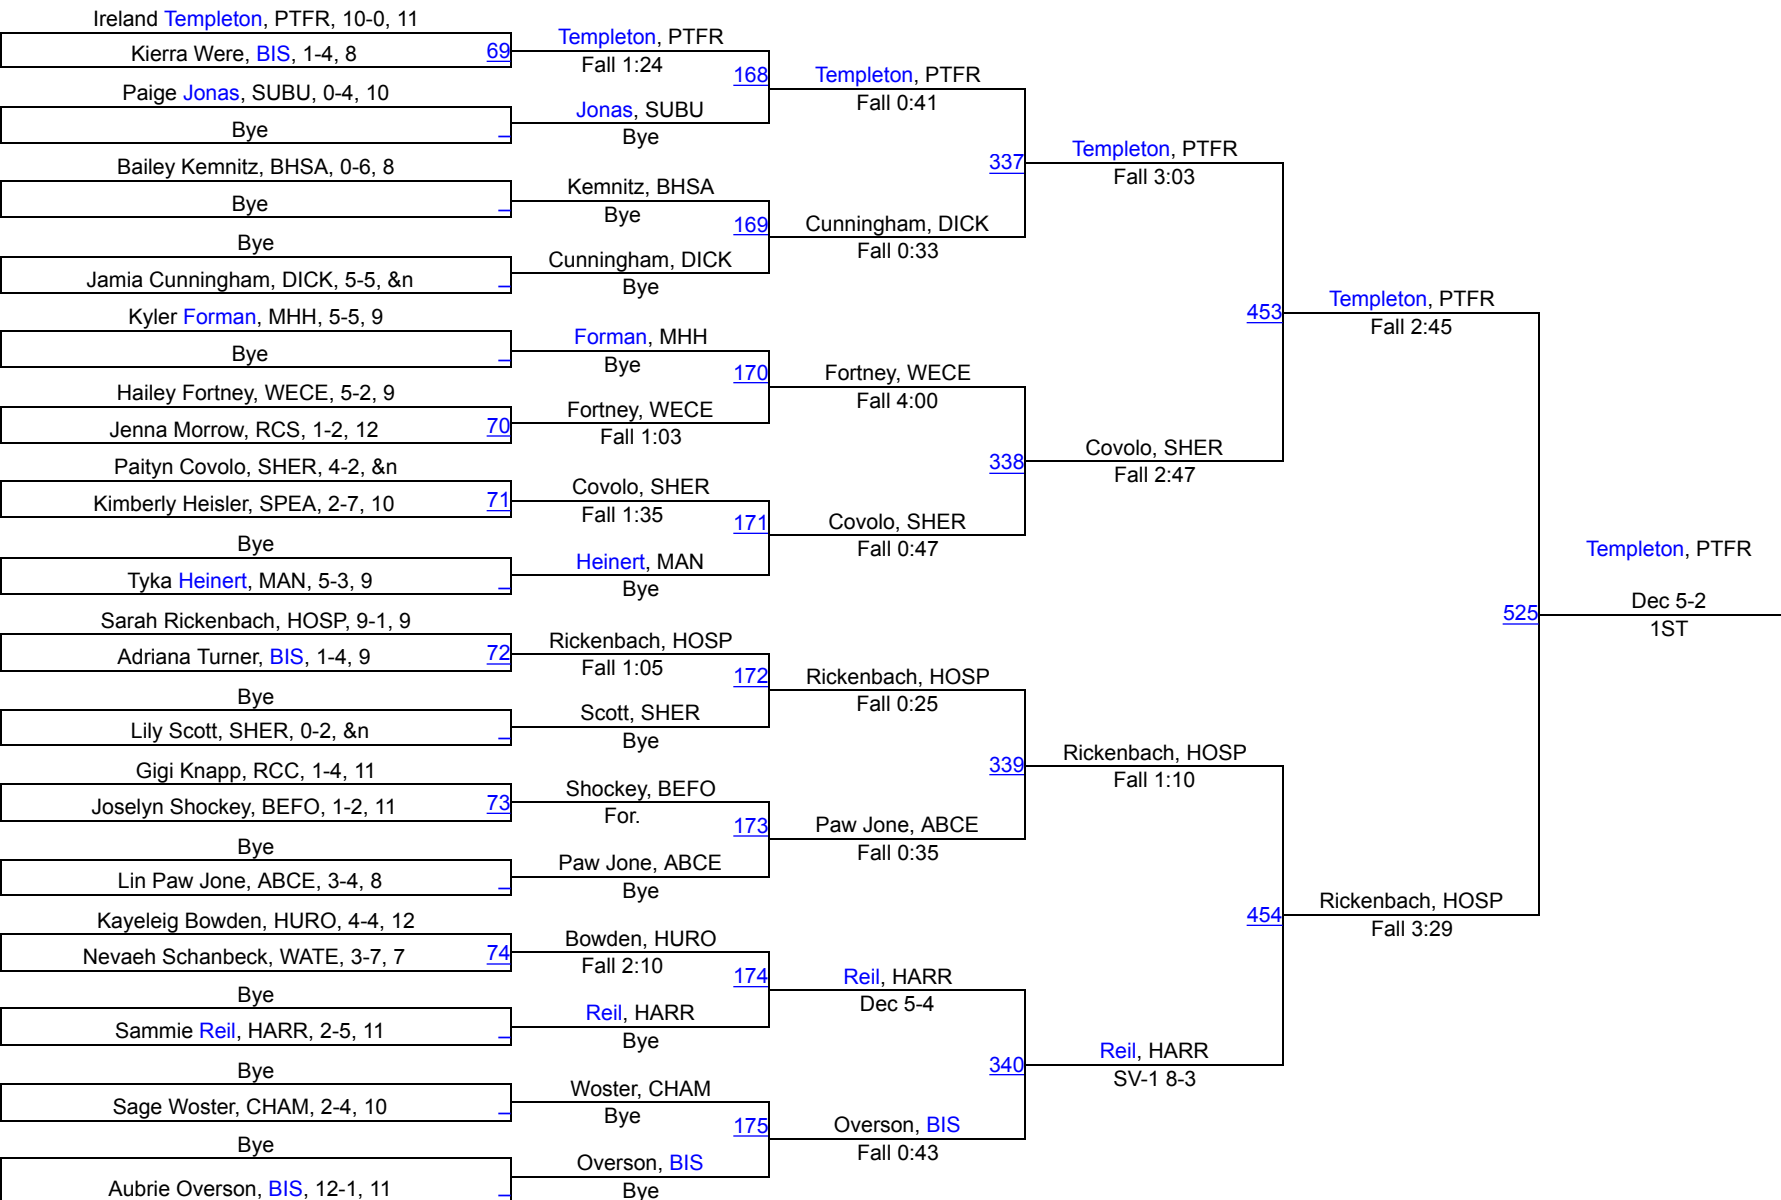

Rapid City GIRLS Invitational

145