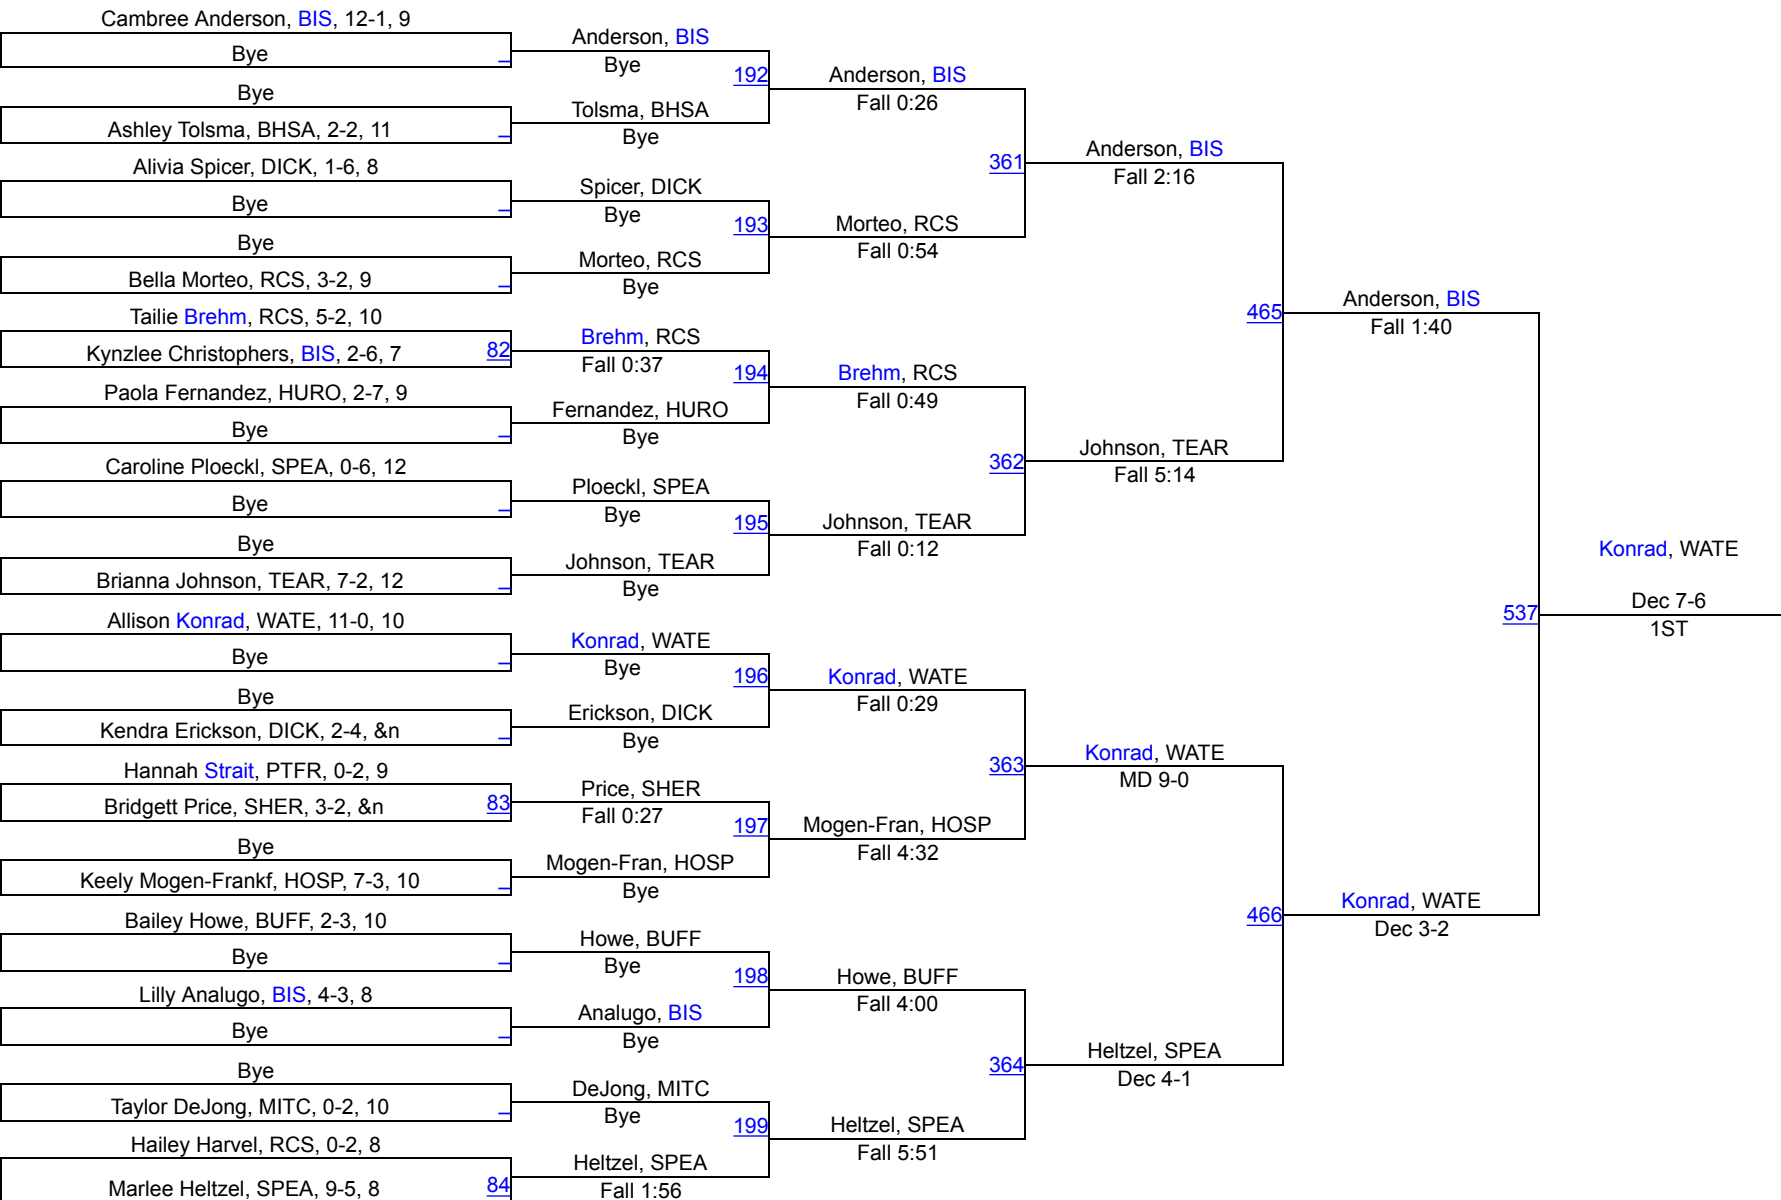

Rapid City GIRLS Invitational

185