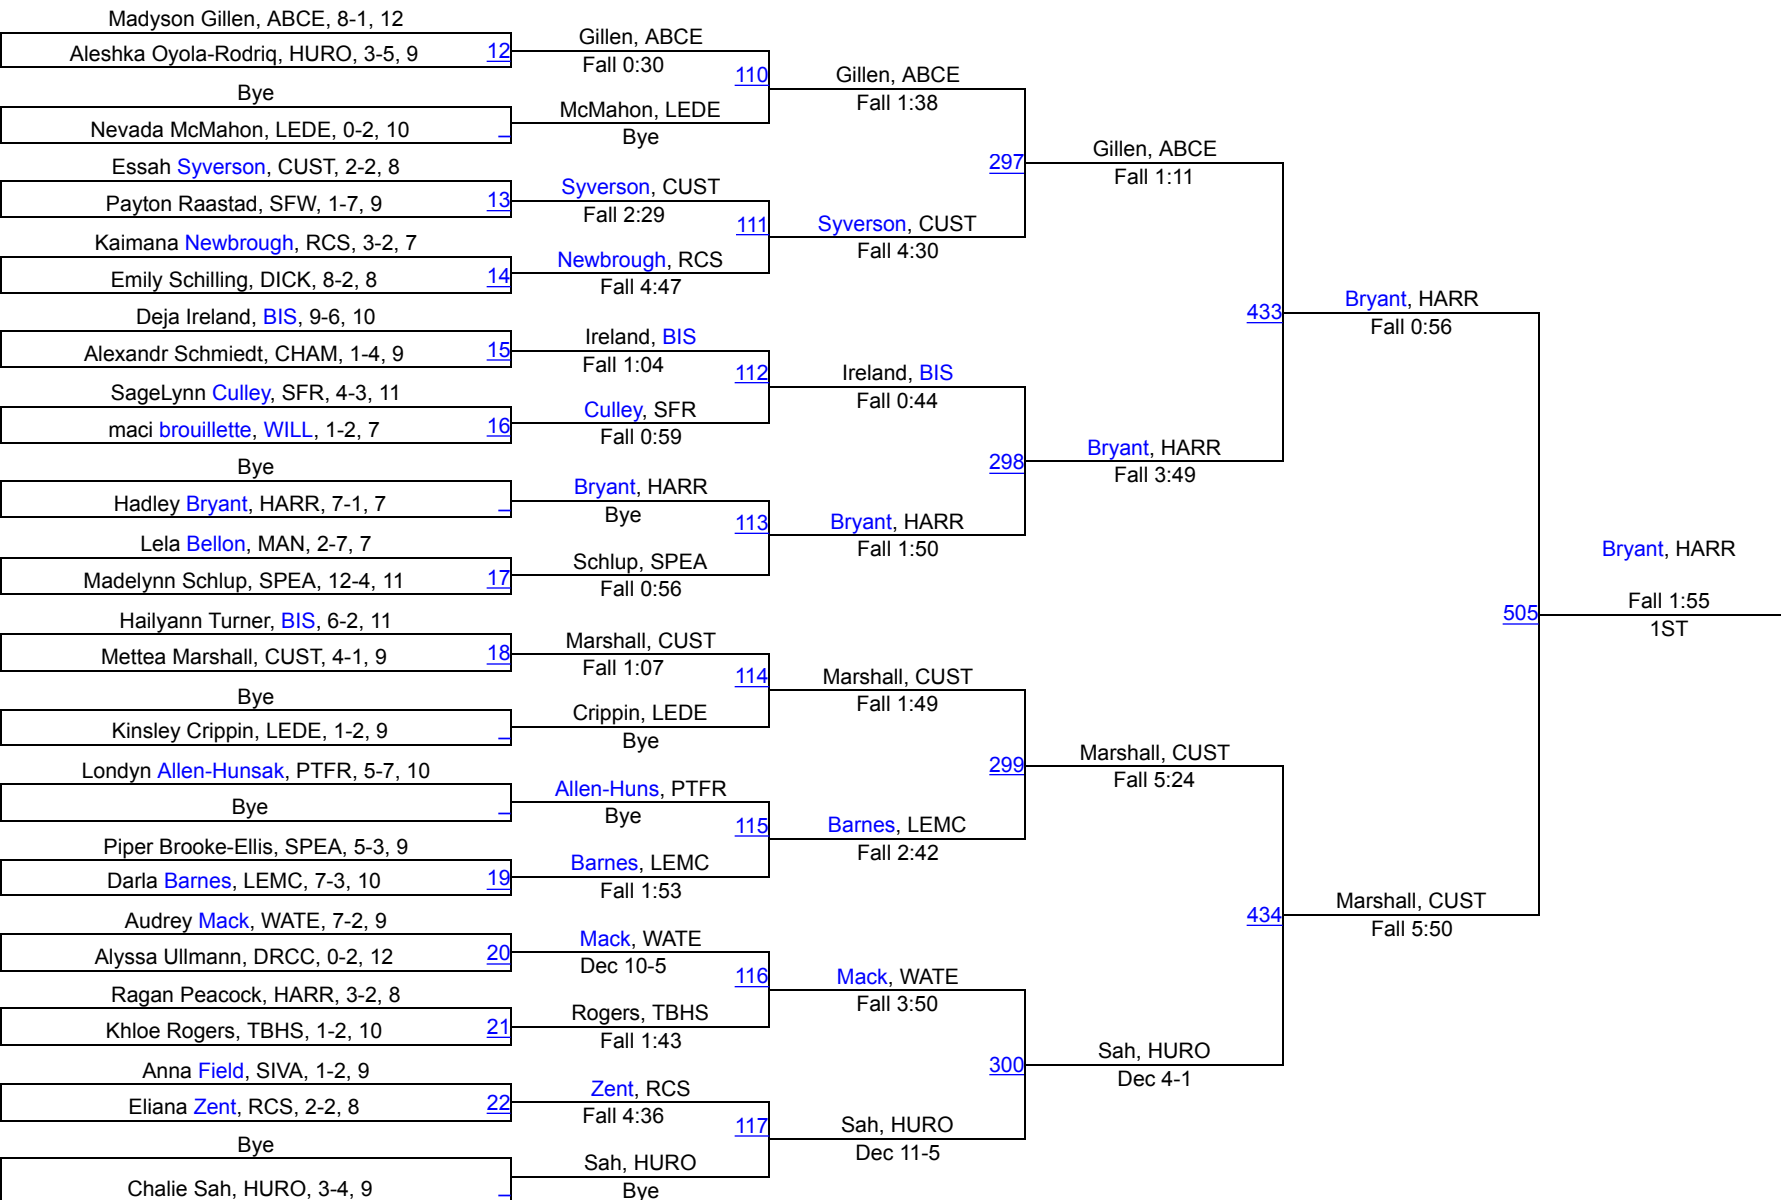

Rapid City GIRLS Invitational

114