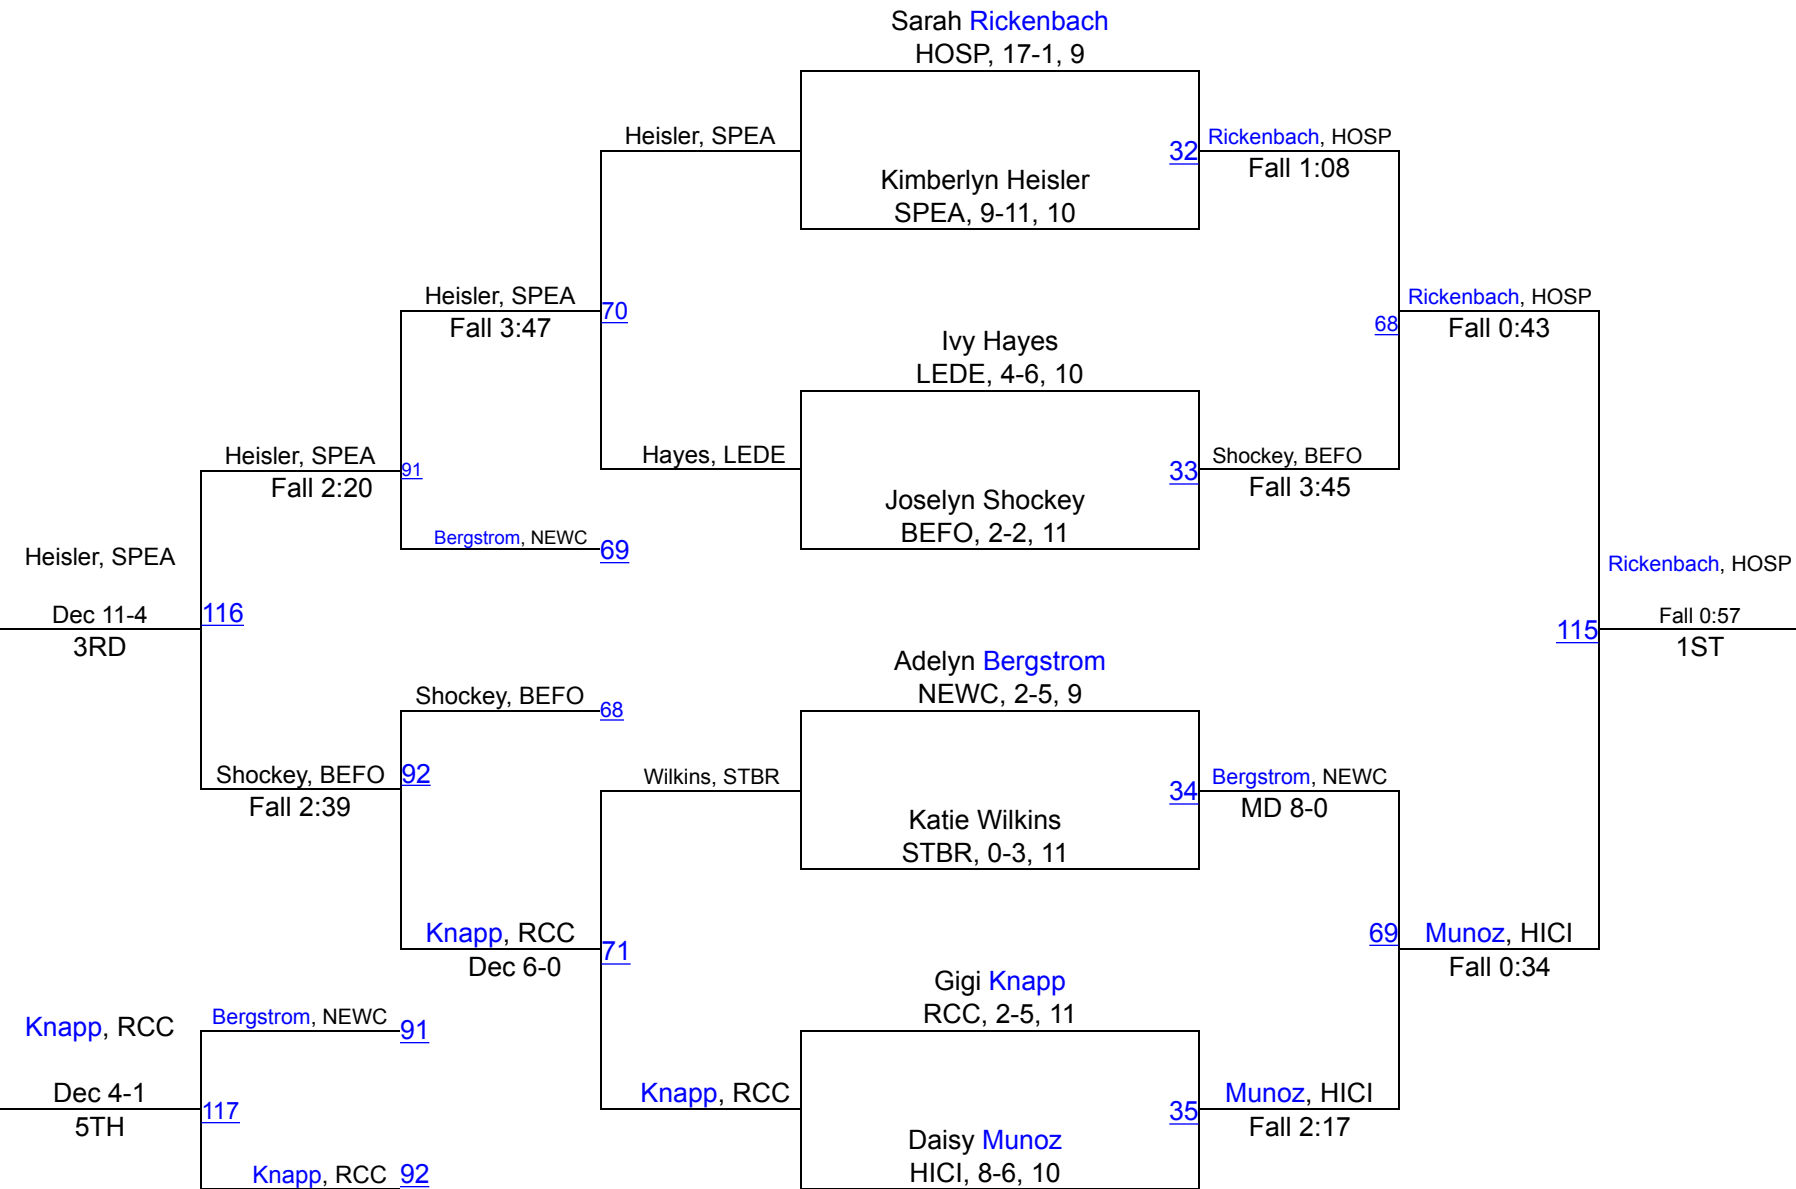

Spearfish GIRLS Wrestling Invitational

100

Spearfish GIRLS Wrestling Invitational

107

Spearfish GIRLS Wrestling Invitational

114

Spearfish GIRLS Wrestling Invitational

120

Spearfish GIRLS Wrestling Invitational

145

Spearfish GIRLS Wrestling Invitational

152