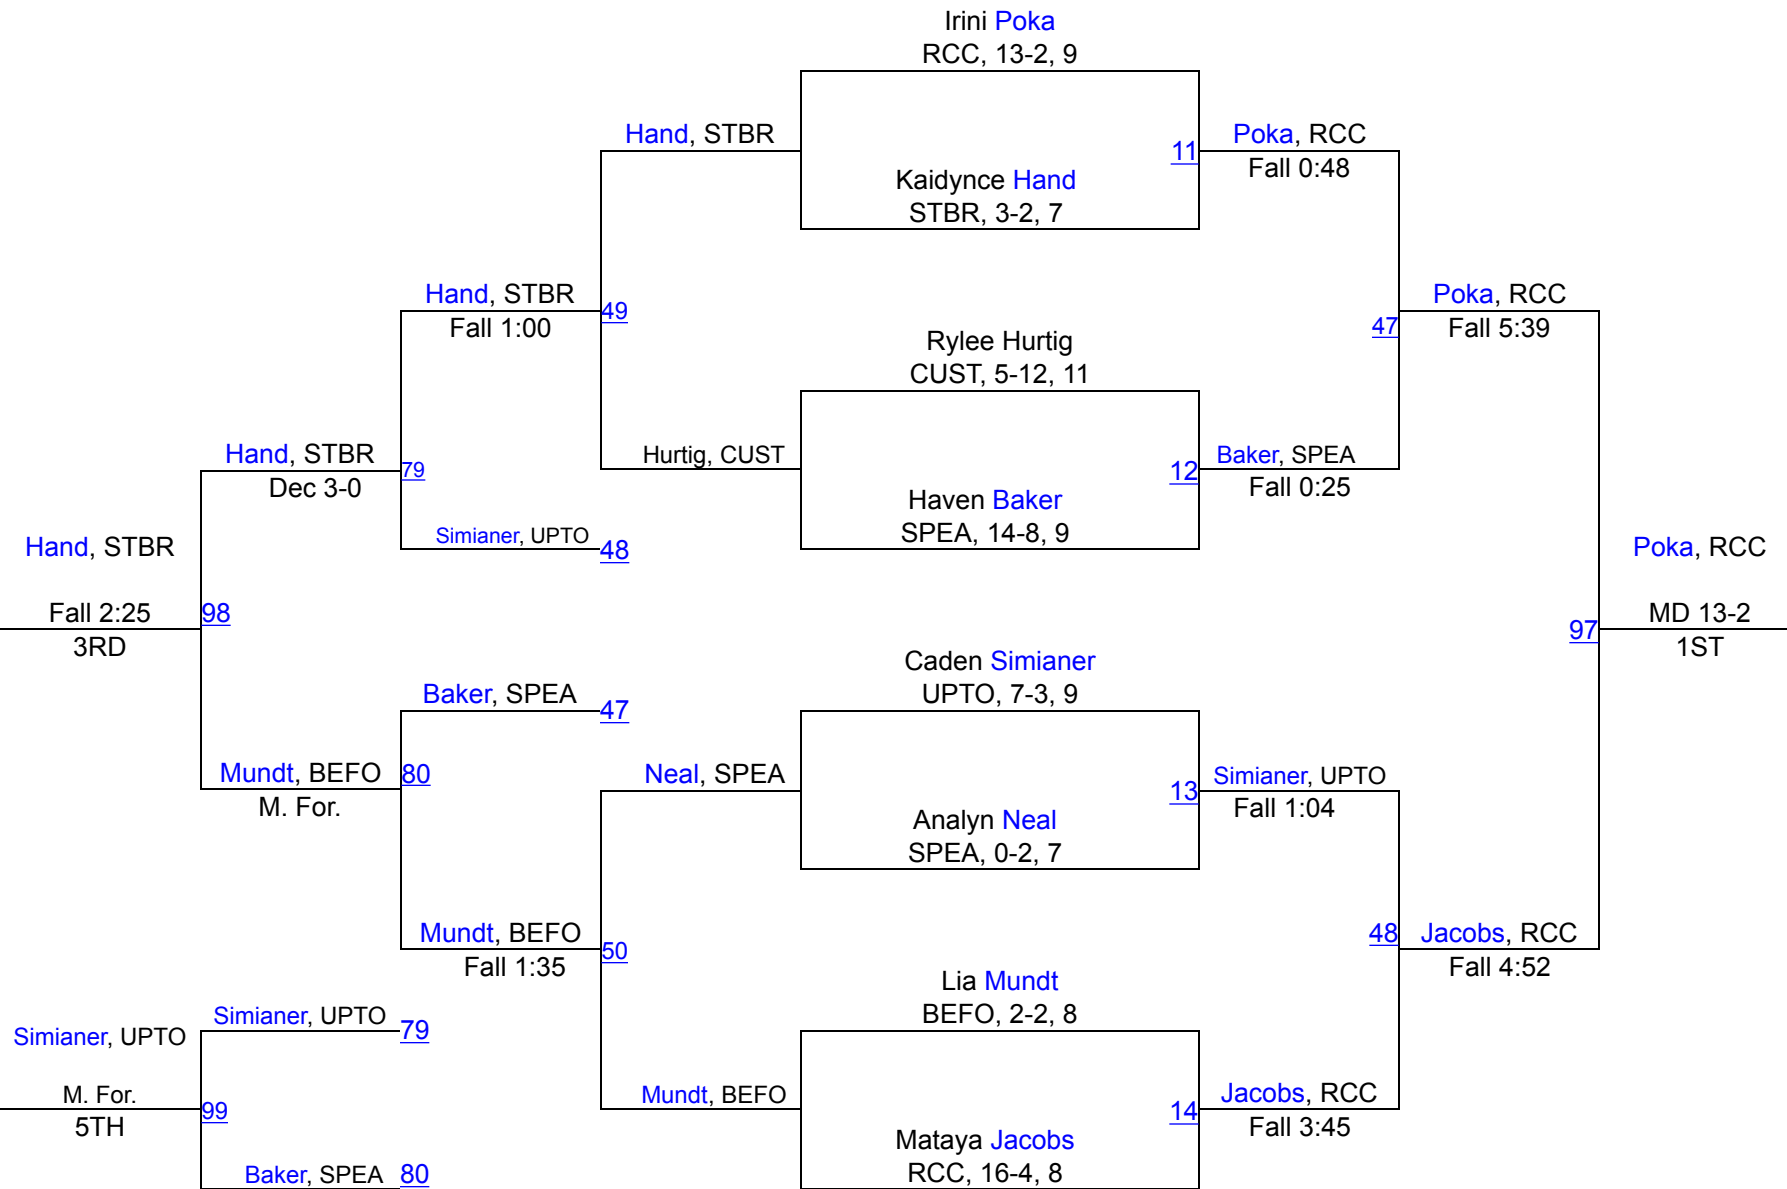

Spearfish GIRLS Wrestling Invitational

100

Spearfish GIRLS Wrestling Invitational

107

Spearfish GIRLS Wrestling Invitational

114

Spearfish GIRLS Wrestling Invitational

120

Spearfish GIRLS Wrestling Invitational

145

Spearfish GIRLS Wrestling Invitational

152