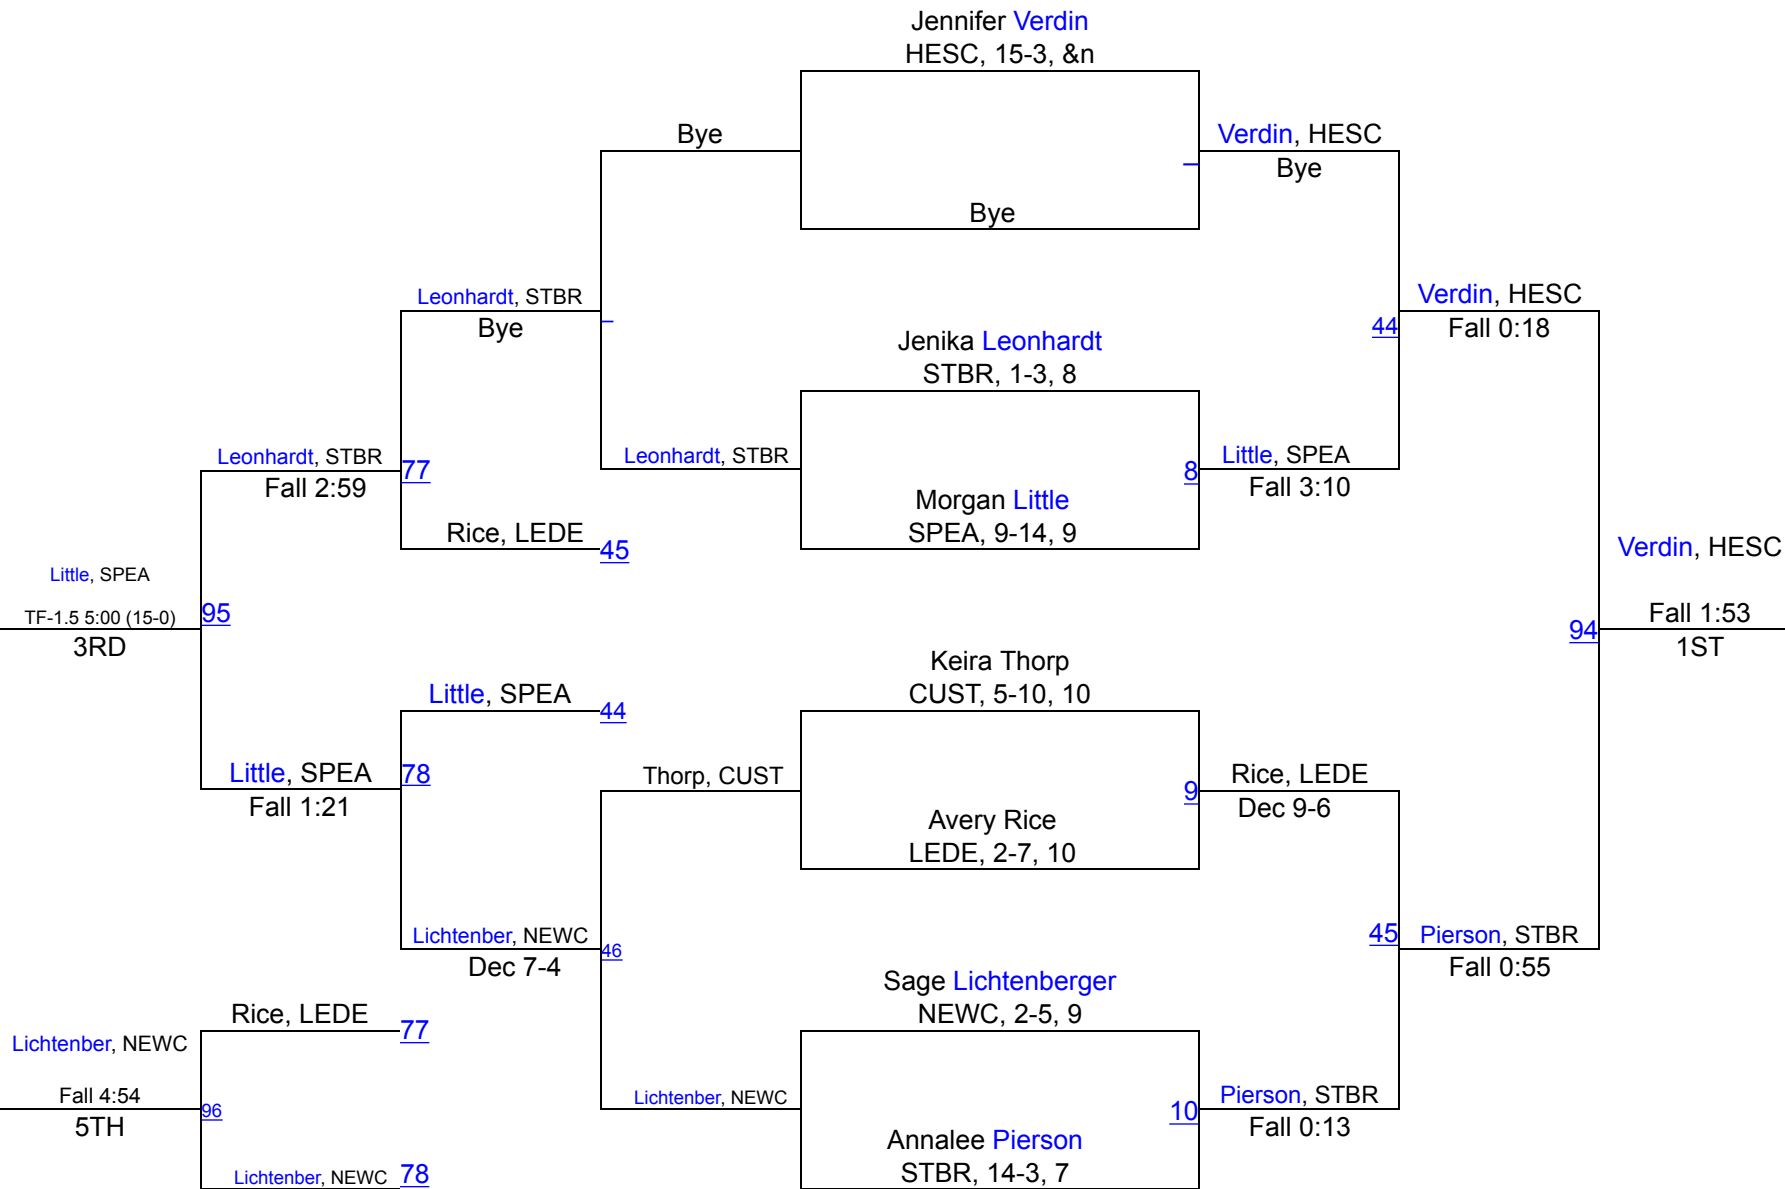

Spearfish GIRLS Wrestling Invitational

100

Spearfish GIRLS Wrestling Invitational

107

Spearfish GIRLS Wrestling Invitational

114

Spearfish GIRLS Wrestling Invitational

120

Spearfish GIRLS Wrestling Invitational

145

Spearfish GIRLS Wrestling Invitational

152