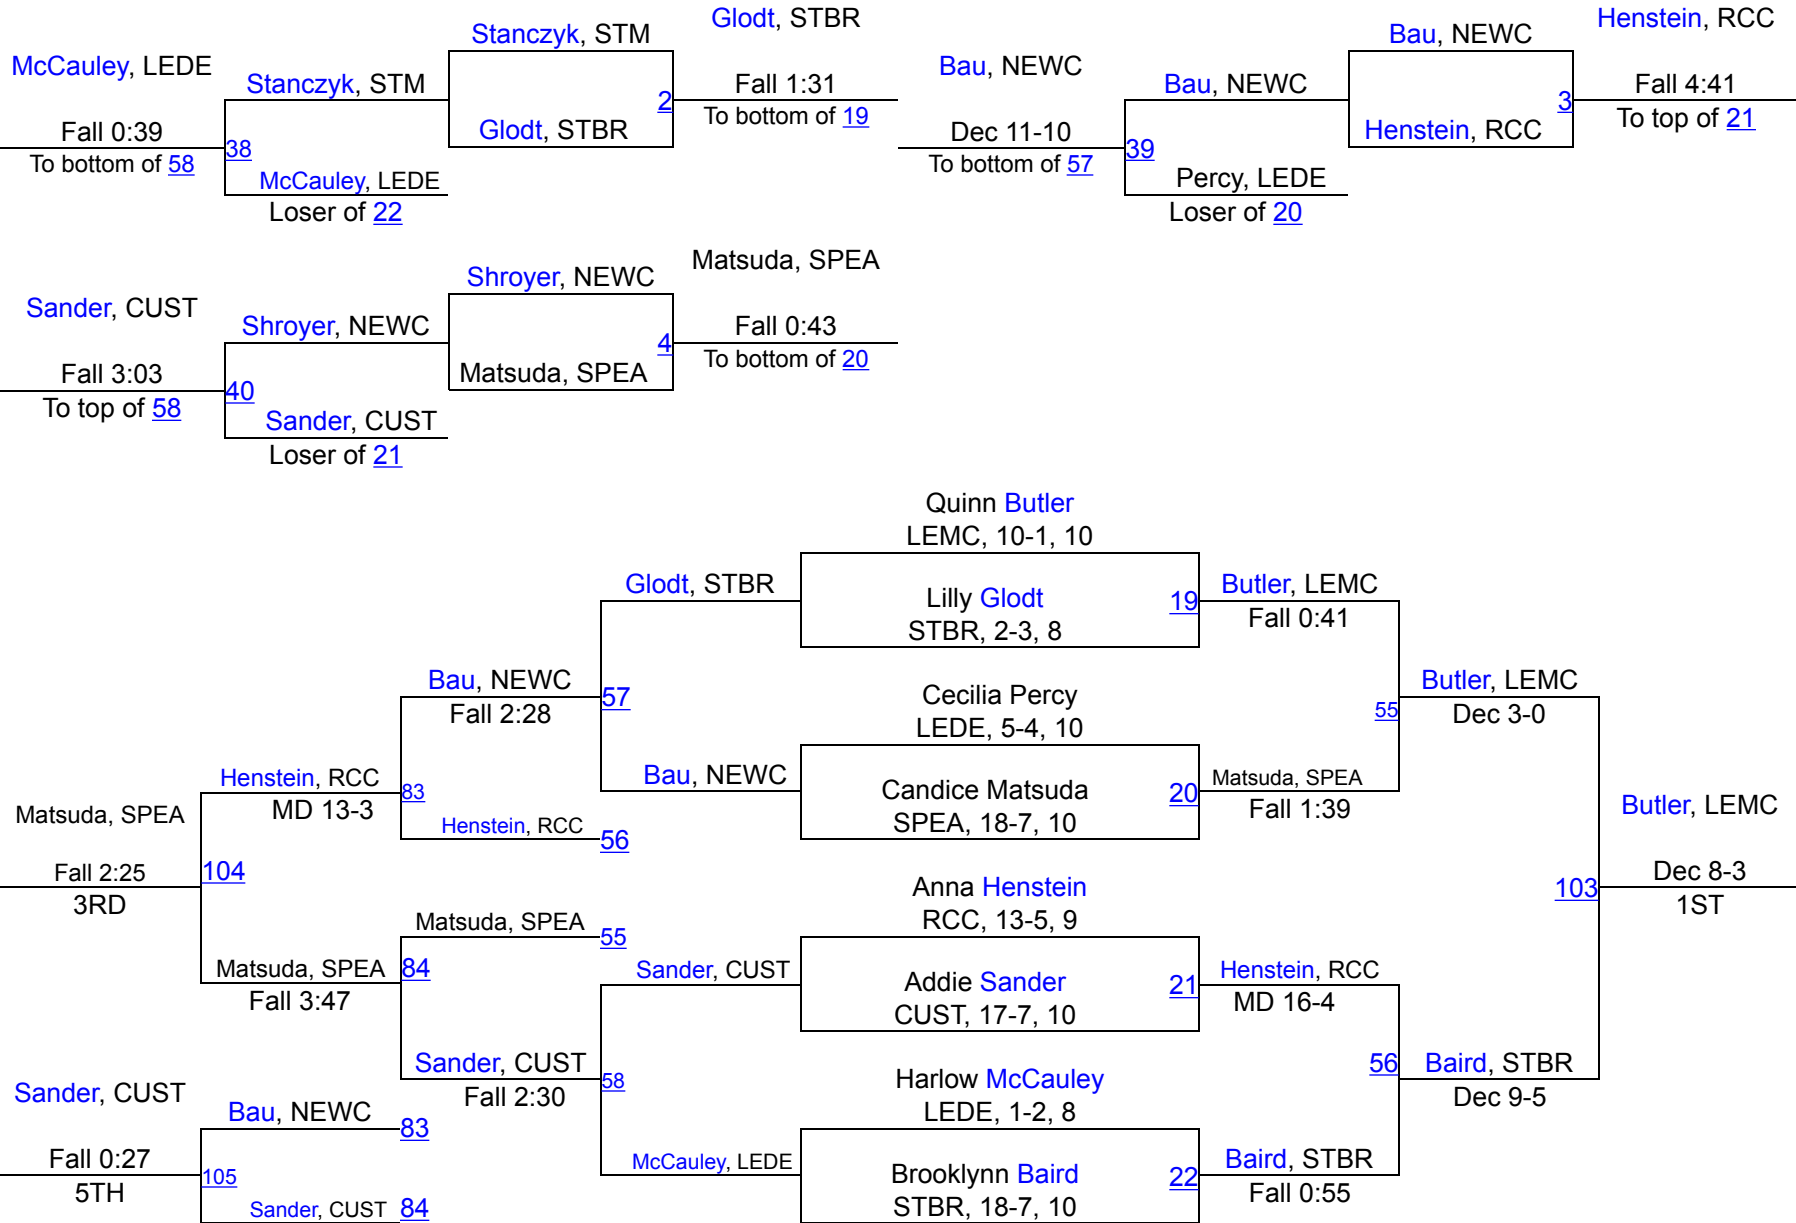

Spearfish GIRLS Wrestling Invitational

100

Spearfish GIRLS Wrestling Invitational

107

Spearfish GIRLS Wrestling Invitational

114

Spearfish GIRLS Wrestling Invitational

120

Spearfish GIRLS Wrestling Invitational

145

Spearfish GIRLS Wrestling Invitational

152