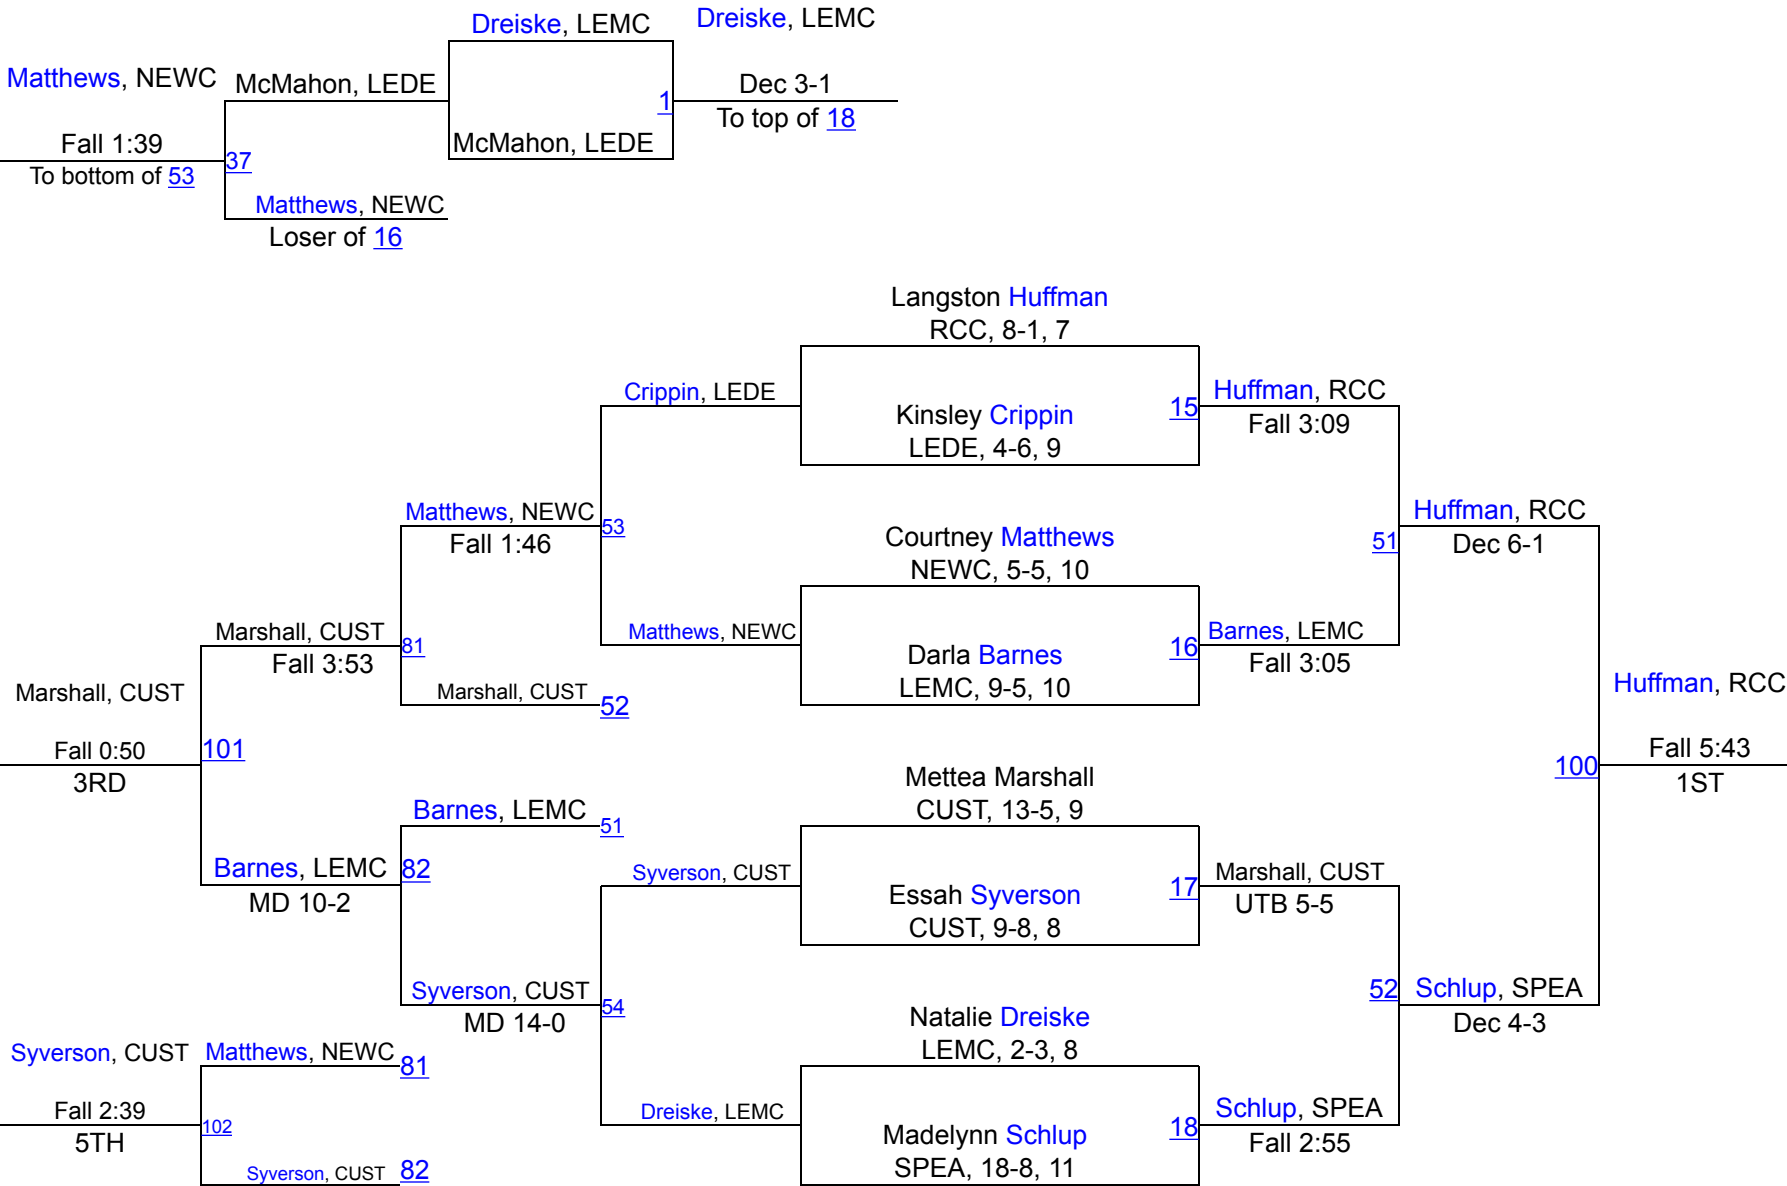

Spearfish GIRLS Wrestling Invitational

100

Spearfish GIRLS Wrestling Invitational

107

Spearfish GIRLS Wrestling Invitational

114

Spearfish GIRLS Wrestling Invitational

120

Spearfish GIRLS Wrestling Invitational

145

Spearfish GIRLS Wrestling Invitational

152