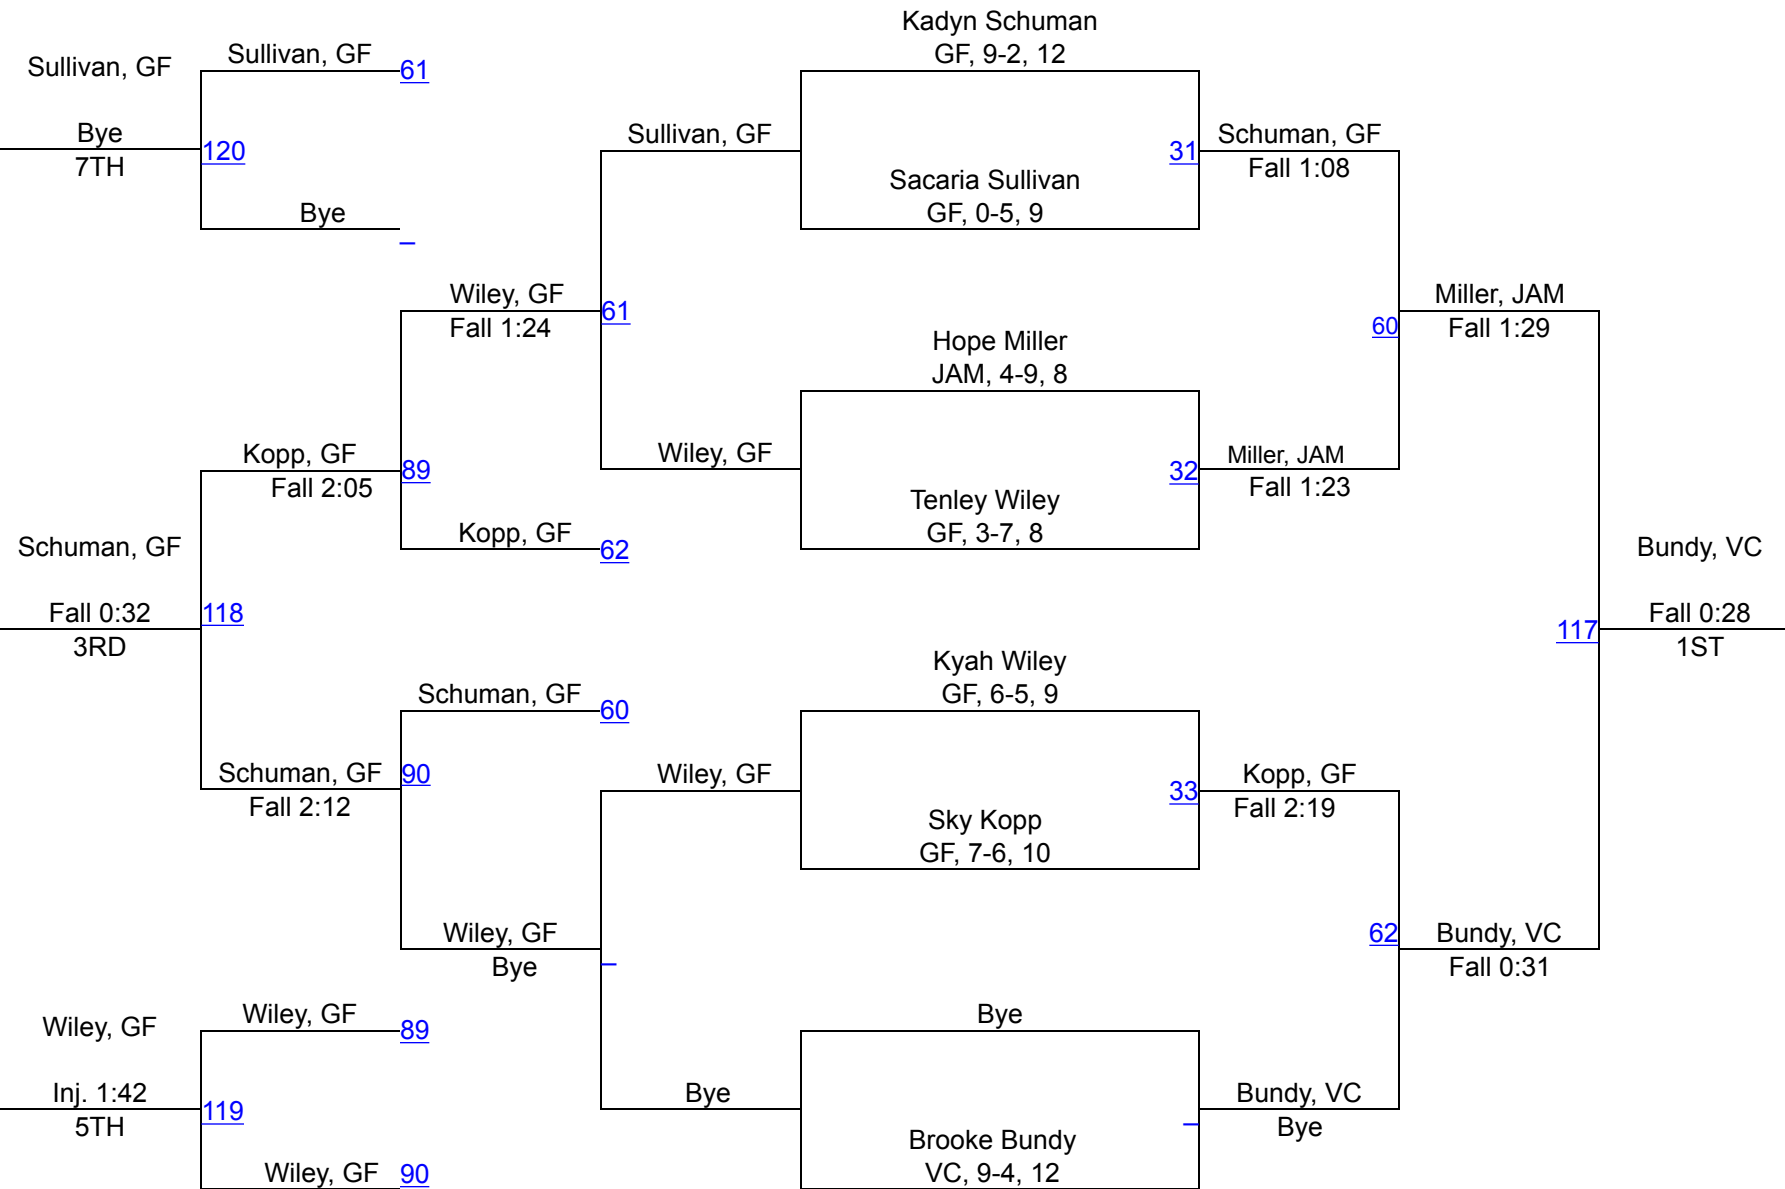

POOL B

PLACEMENT MATCHES

Valley City Holiday Tournament Girls 23

170

POOL A

PLACEMENT MATCHES

Valley City Holiday Tournament Girls 23

190