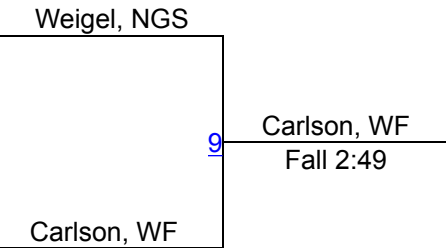

Valley City Holiday Tournament Girls 23

106

Round 1