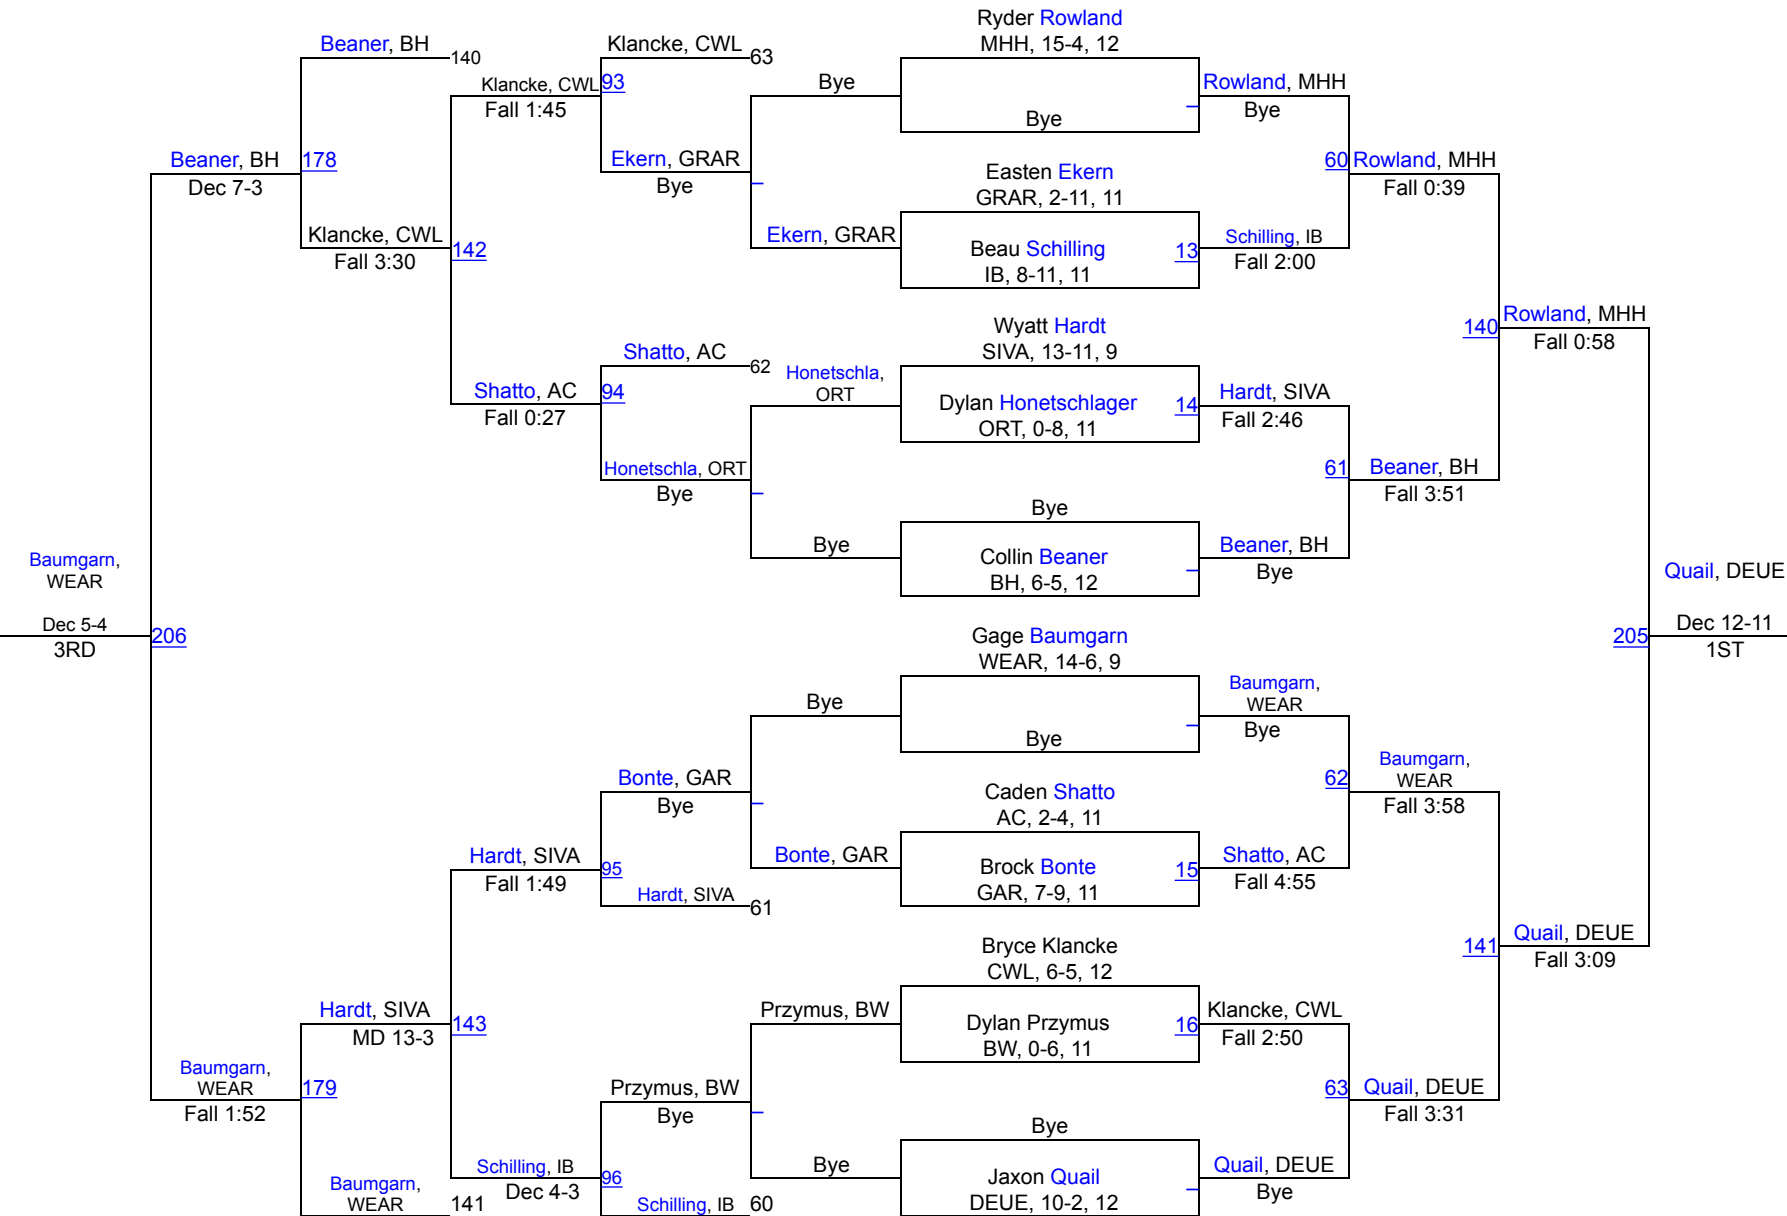

Webster Area Invitational Wrestling

106

Webster Area Invitational Wrestling

113

Webster Area Invitational Wrestling

120

Webster Area Invitational Wrestling

126

Webster Area Invitational Wrestling

132

Webster Area Invitational Wrestling

138

Webster Area Invitational Wrestling

144

Webster Area Invitational Wrestling

150

Webster Area Invitational Wrestling

157

Webster Area Invitational Wrestling

165

Webster Area Invitational Wrestling

175

Webster Area Invitational Wrestling

190