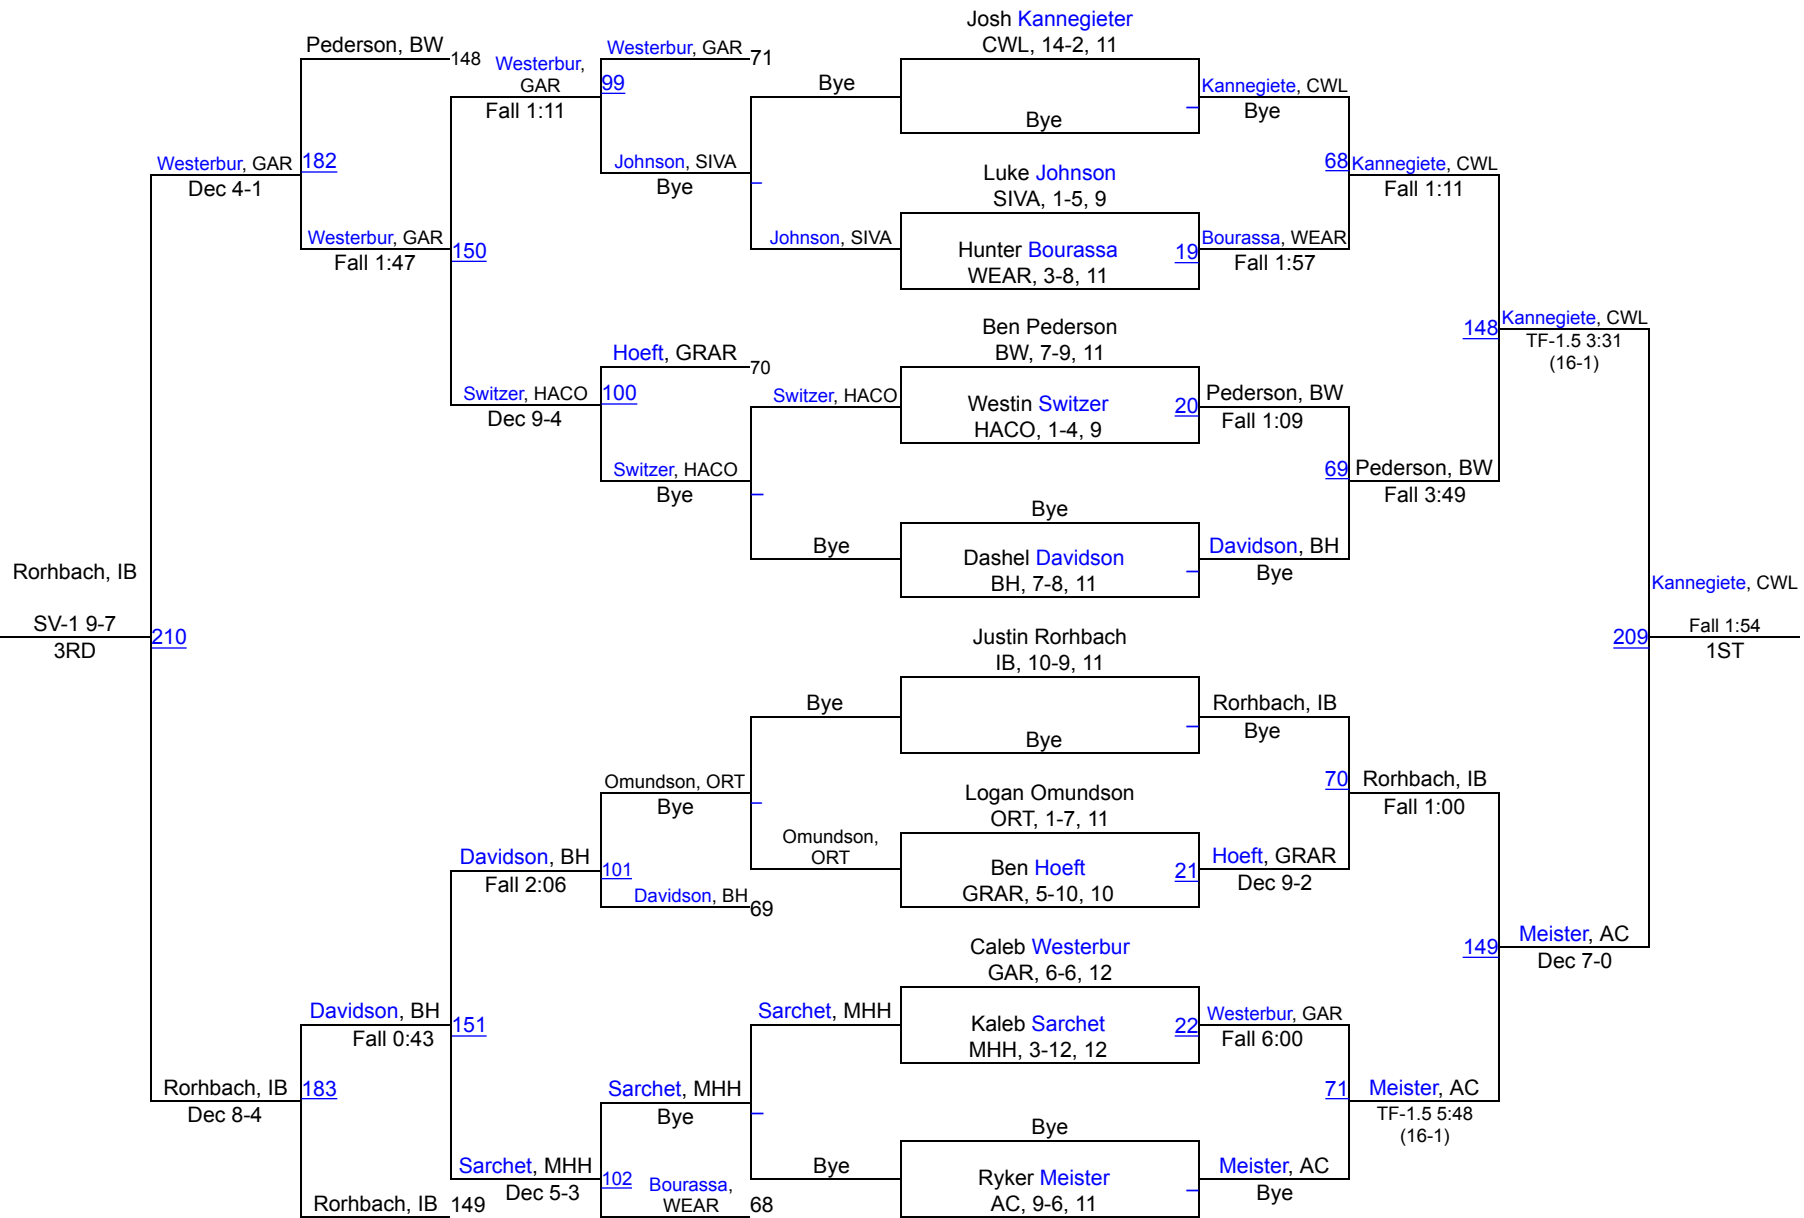

Webster Area Invitational Wrestling

106

Webster Area Invitational Wrestling

113

Webster Area Invitational Wrestling

120

Webster Area Invitational Wrestling

126

Webster Area Invitational Wrestling

132

Webster Area Invitational Wrestling

138

Webster Area Invitational Wrestling

144

Webster Area Invitational Wrestling

150

Webster Area Invitational Wrestling

157

Webster Area Invitational Wrestling

165

Webster Area Invitational Wrestling

175

Webster Area Invitational Wrestling

190

Webster Area Invitational Wrestling

215

Webster Area Invitational Wrestling

285