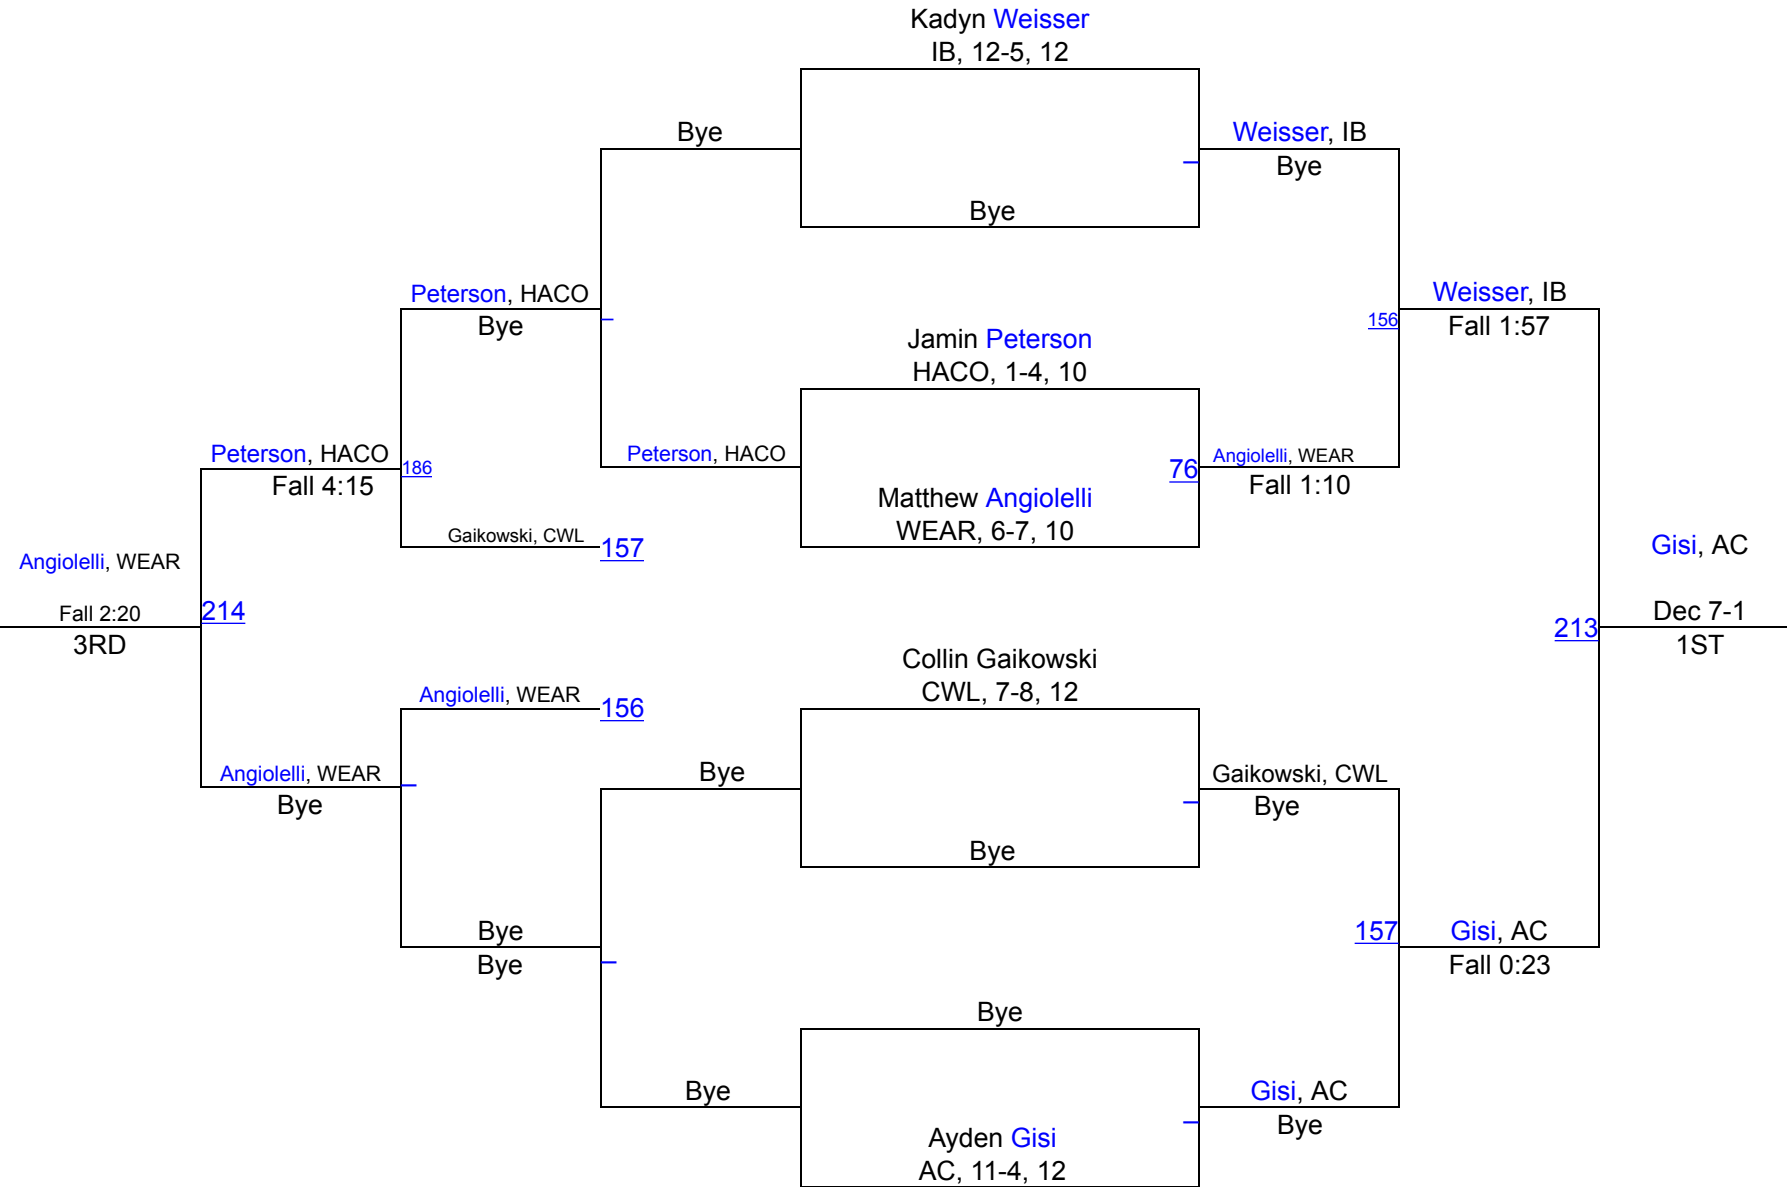

Webster Area Invitational Wrestling

215