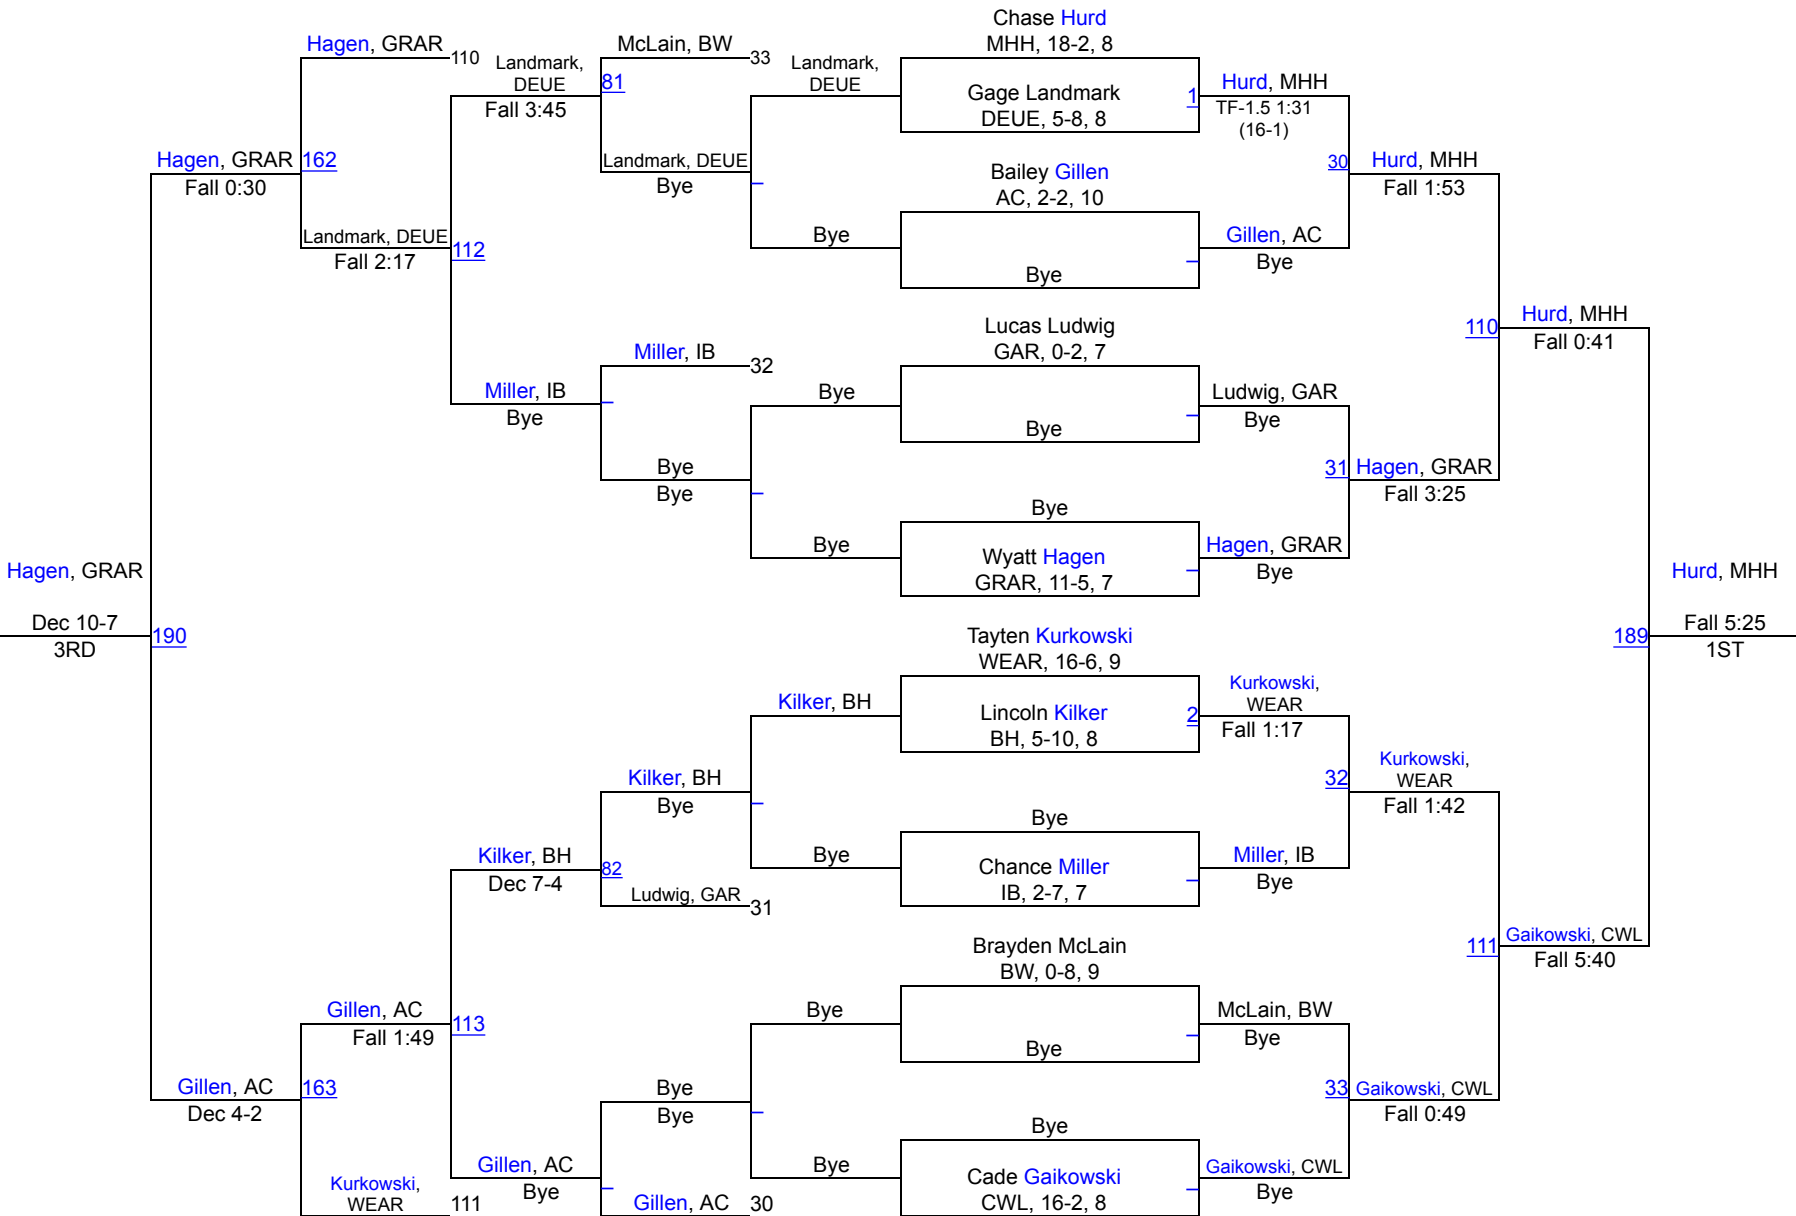

Webster Area Invitational Wrestling

106

Webster Area Invitational Wrestling

113

Webster Area Invitational Wrestling

120

Webster Area Invitational Wrestling

126

Webster Area Invitational Wrestling

132

Webster Area Invitational Wrestling

138

Webster Area Invitational Wrestling

144

Webster Area Invitational Wrestling

150

Webster Area Invitational Wrestling

157

Webster Area Invitational Wrestling

165

Webster Area Invitational Wrestling

175

Webster Area Invitational Wrestling

190

Webster Area Invitational Wrestling

215

Webster Area Invitational Wrestling

285