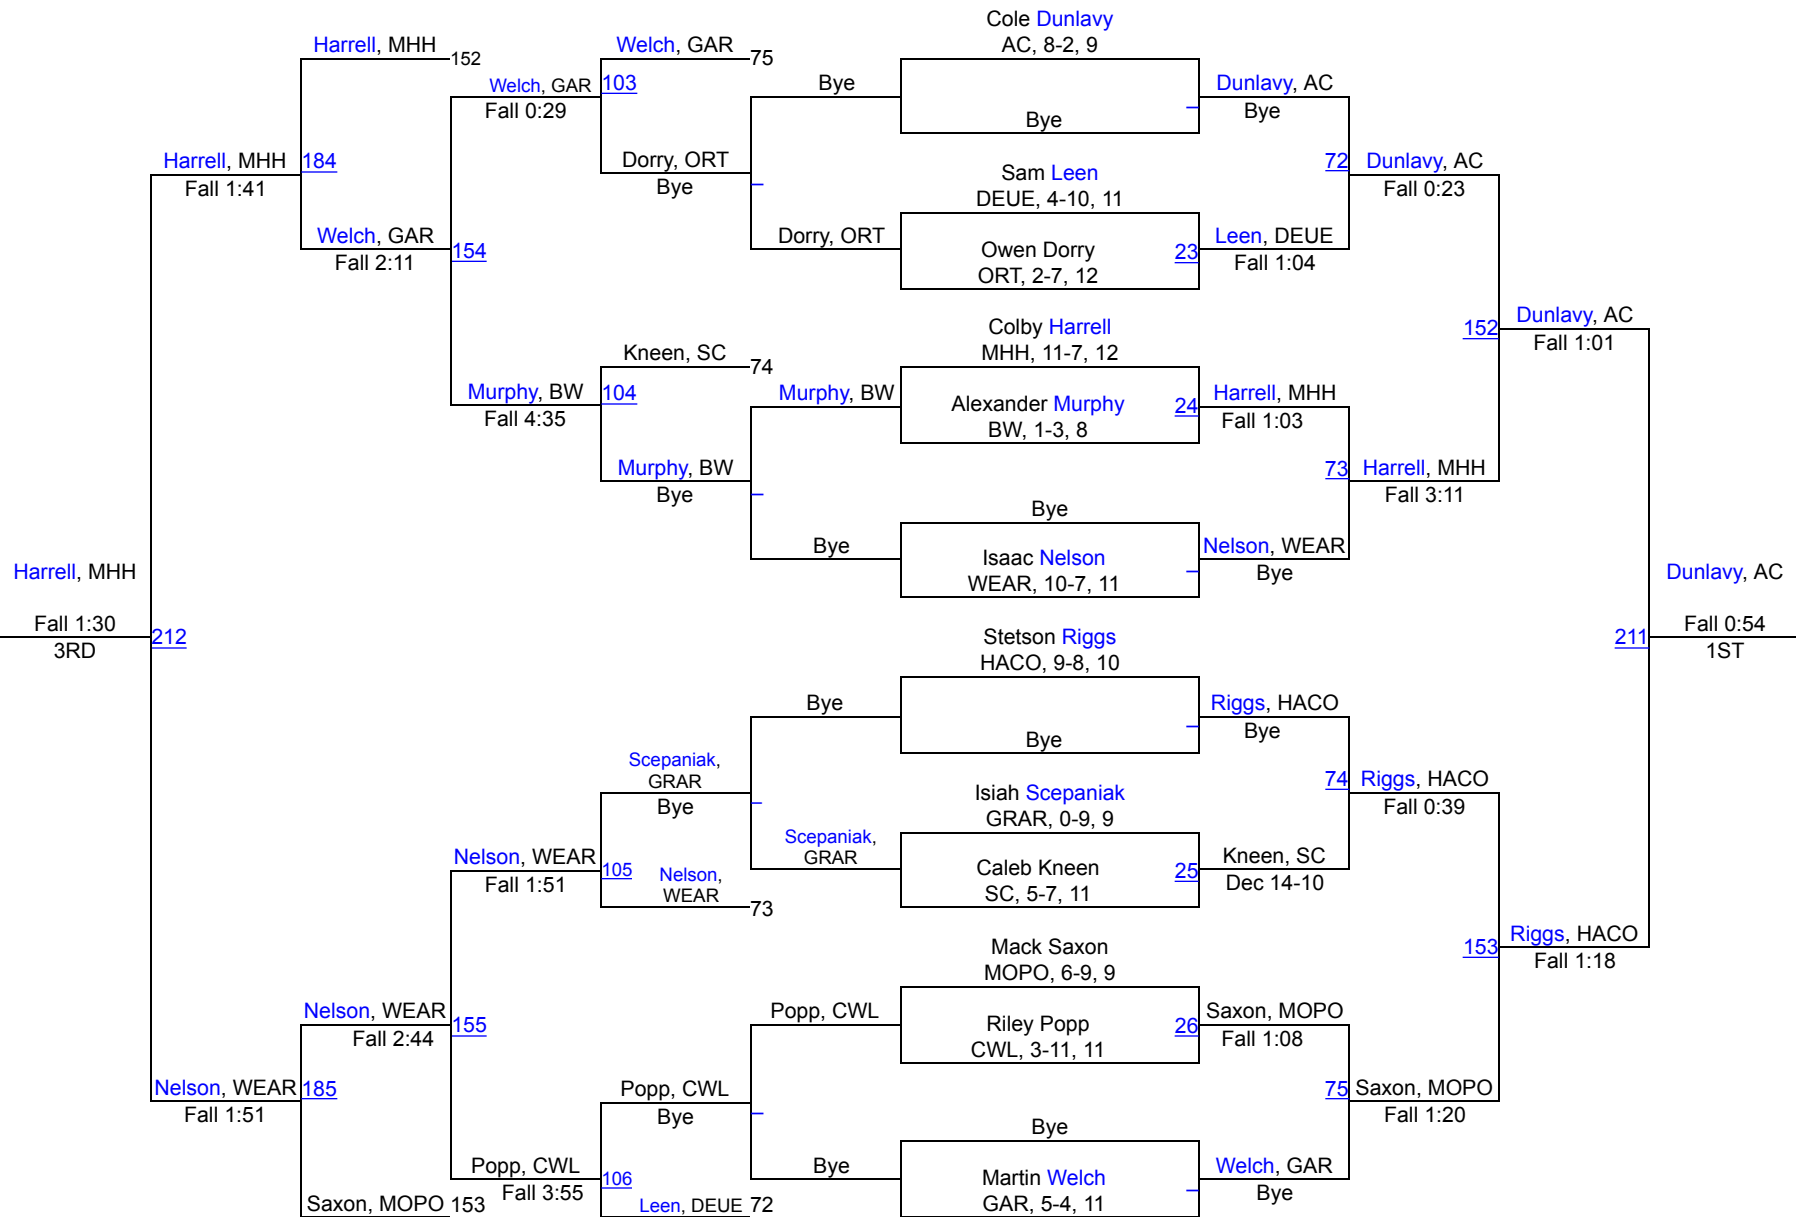

Webster Area Invitational Wrestling

106

Webster Area Invitational Wrestling

113

Webster Area Invitational Wrestling

120

Webster Area Invitational Wrestling

126

Webster Area Invitational Wrestling

132

Webster Area Invitational Wrestling

138

Webster Area Invitational Wrestling

144

Webster Area Invitational Wrestling

150

Webster Area Invitational Wrestling

157

Webster Area Invitational Wrestling

165

Webster Area Invitational Wrestling

175

Webster Area Invitational Wrestling

190

Webster Area Invitational Wrestling

215

Webster Area Invitational Wrestling

285