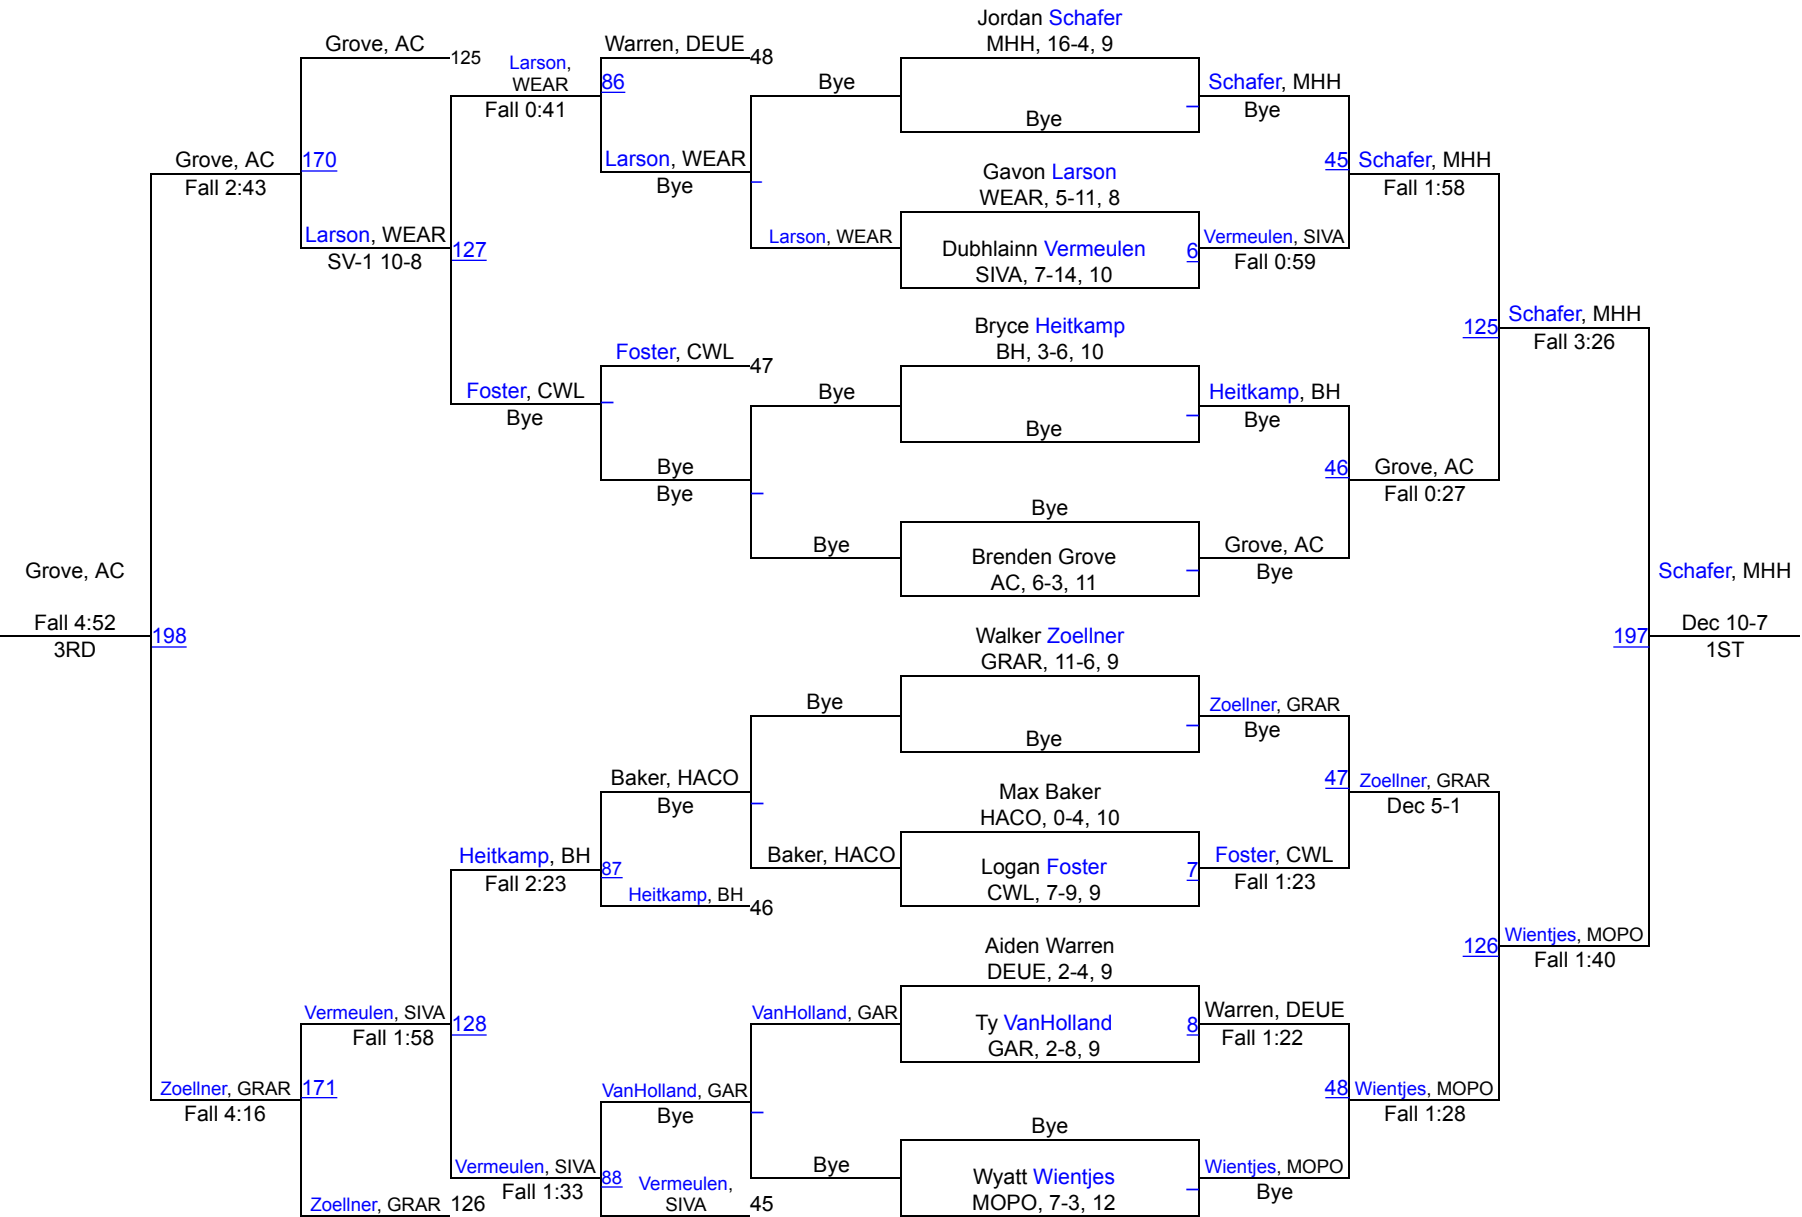

Webster Area Invitational Wrestling

106

Webster Area Invitational Wrestling

113

Webster Area Invitational Wrestling

120

Webster Area Invitational Wrestling

126

Webster Area Invitational Wrestling

132

Webster Area Invitational Wrestling

138

Webster Area Invitational Wrestling

144

Webster Area Invitational Wrestling

150

Webster Area Invitational Wrestling

157

Webster Area Invitational Wrestling

165

Webster Area Invitational Wrestling

175

Webster Area Invitational Wrestling

190

Webster Area Invitational Wrestling

215

Webster Area Invitational Wrestling

285