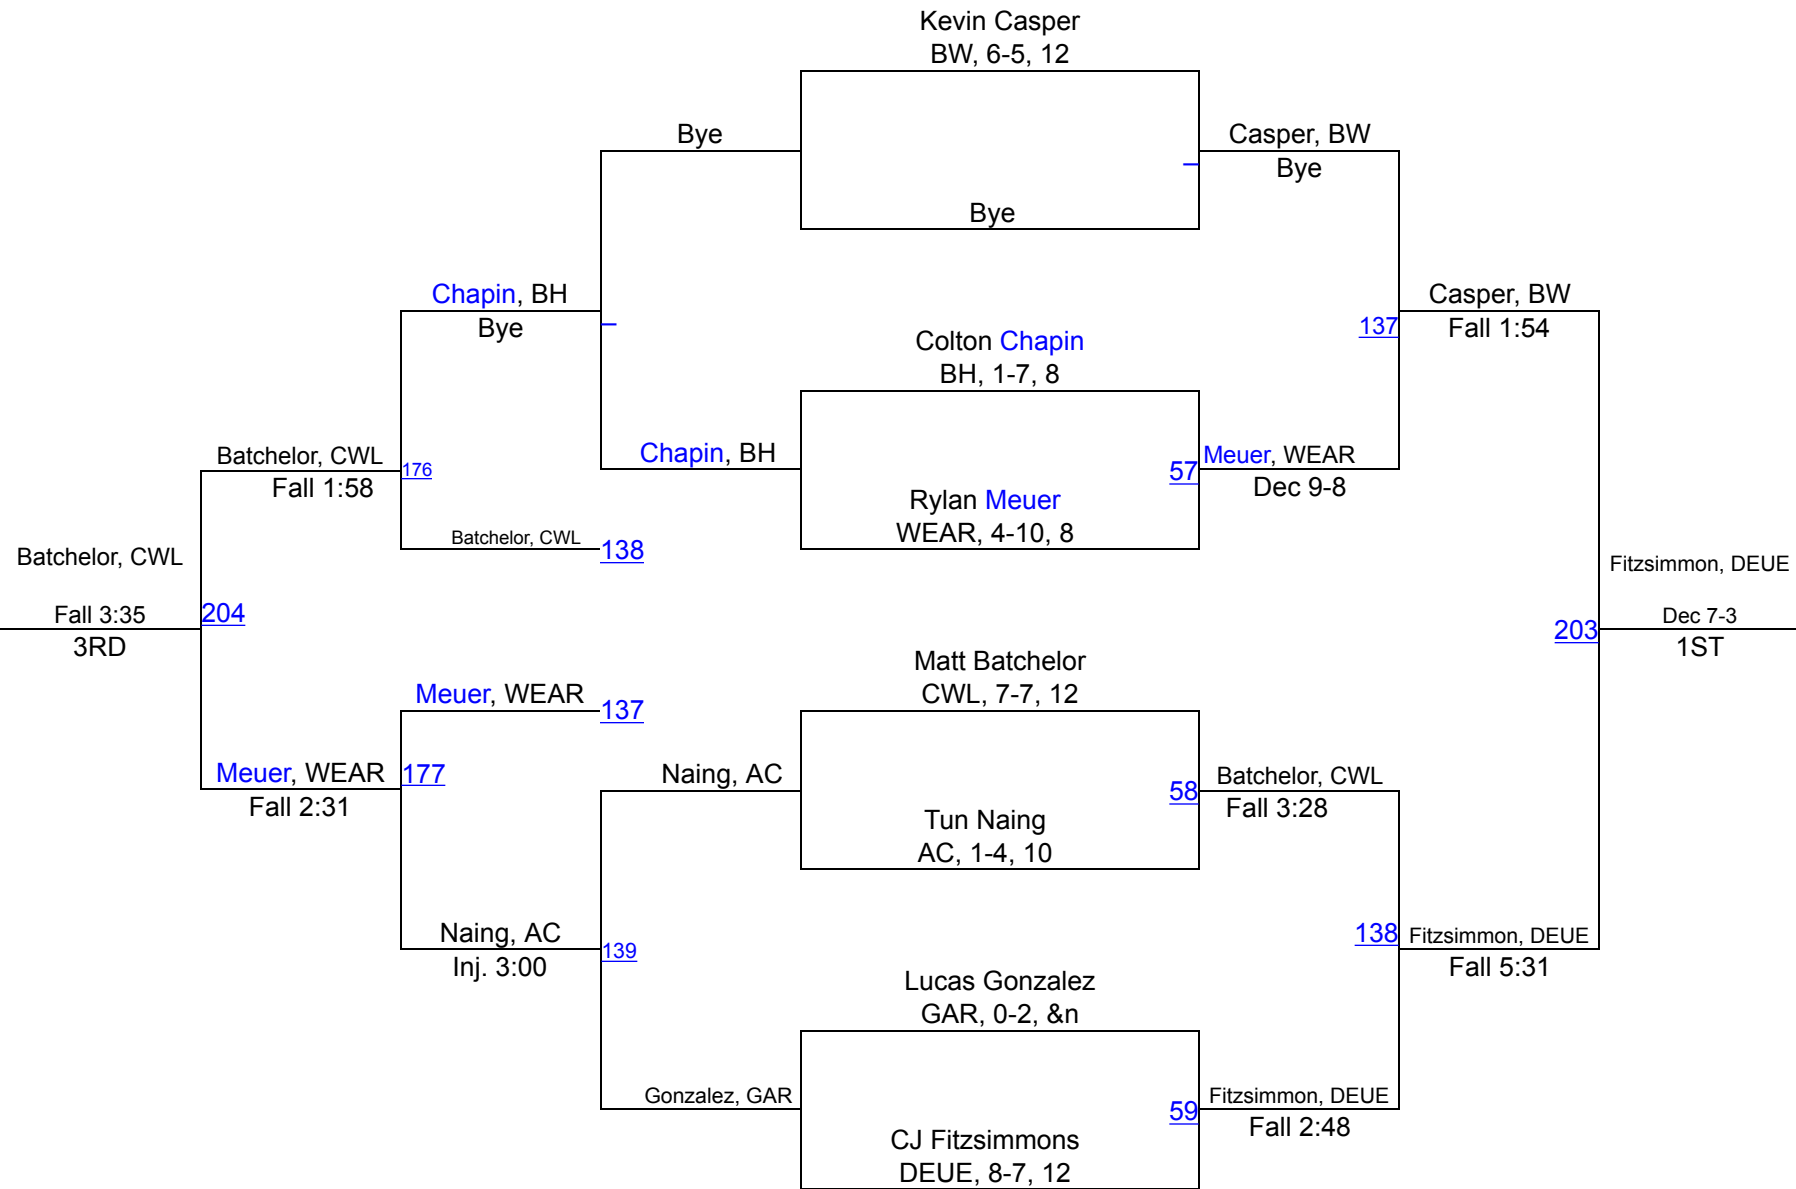

Webster Area Invitational Wrestling

106

Webster Area Invitational Wrestling

113

Webster Area Invitational Wrestling

120

Webster Area Invitational Wrestling

126

Webster Area Invitational Wrestling

132

Webster Area Invitational Wrestling

138

Webster Area Invitational Wrestling

144

Webster Area Invitational Wrestling

150