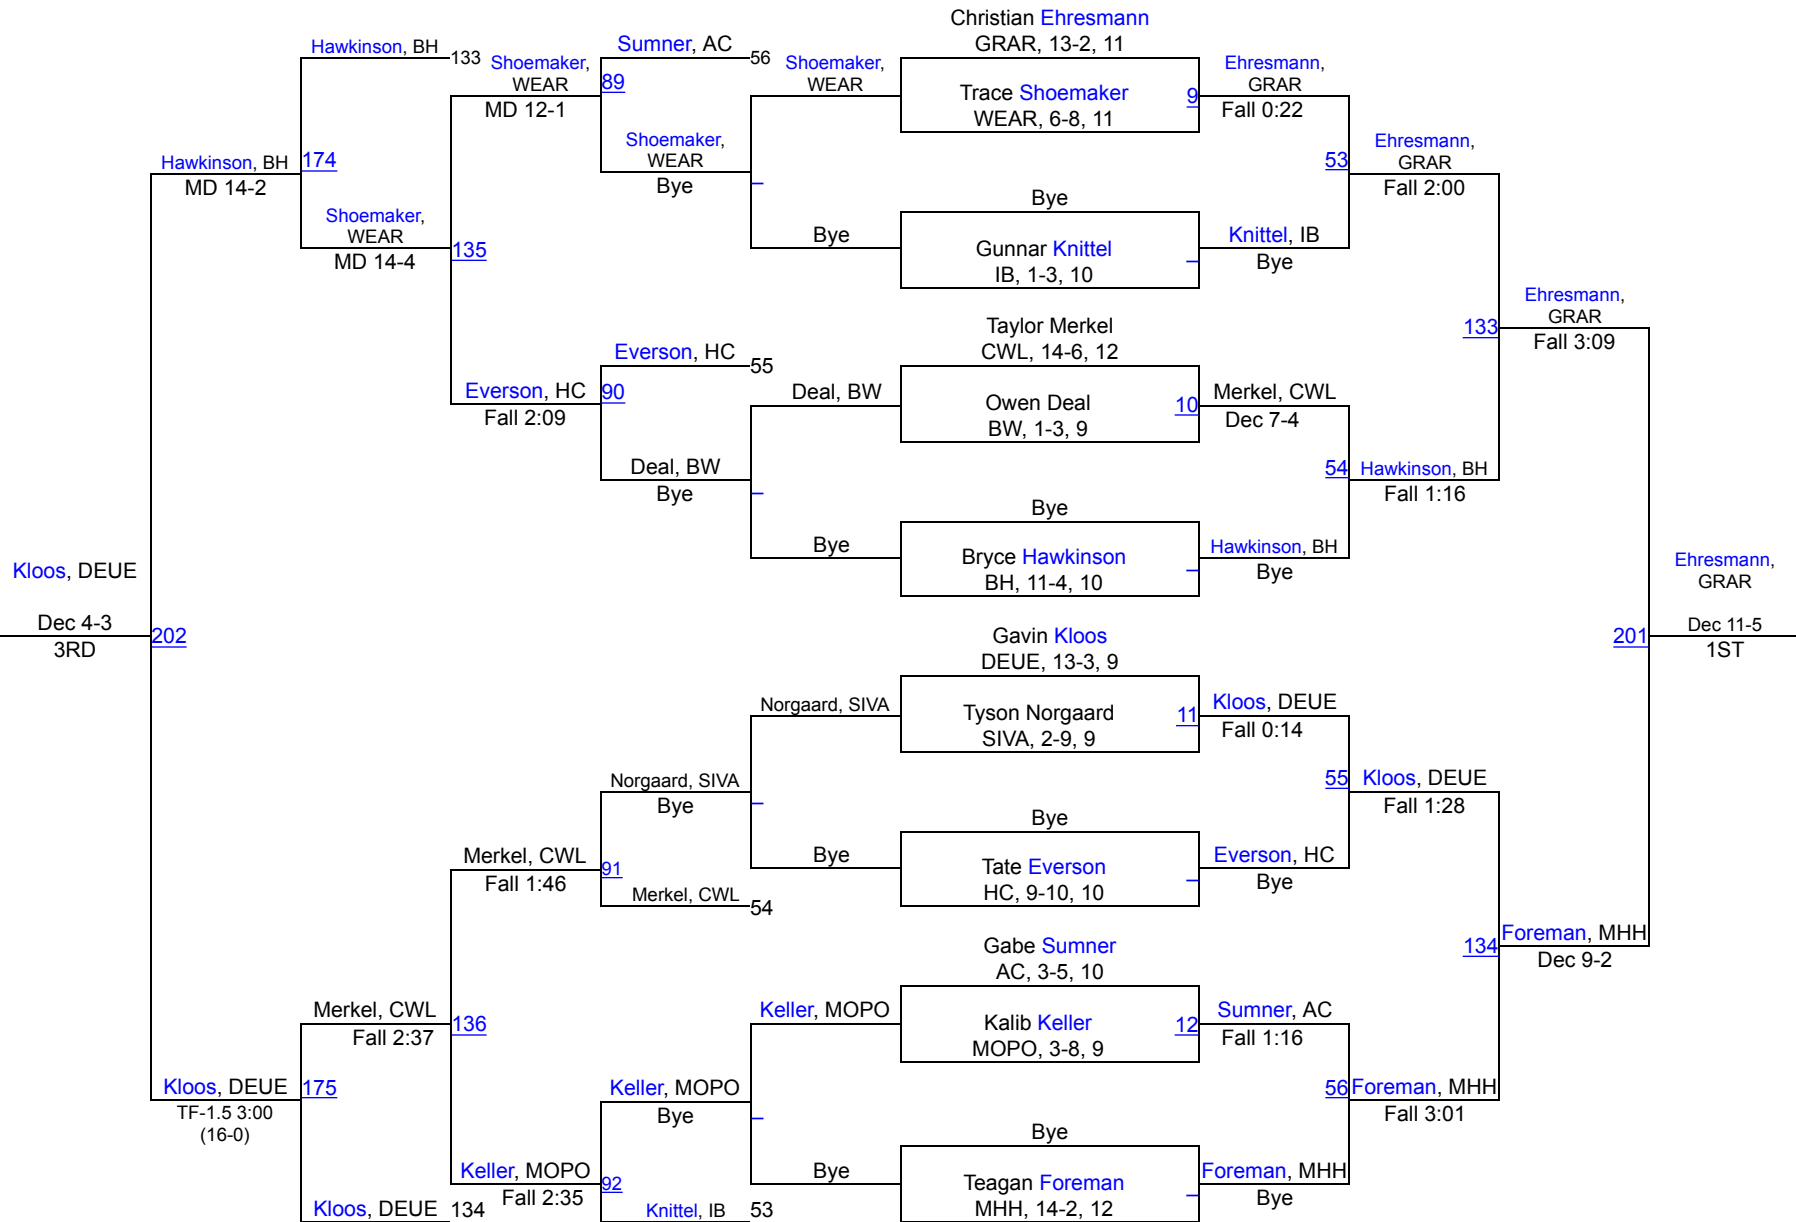

Webster Area Invitational Wrestling

106

Webster Area Invitational Wrestling

113

Webster Area Invitational Wrestling

120

Webster Area Invitational Wrestling

126

Webster Area Invitational Wrestling

132

Webster Area Invitational Wrestling

138

Webster Area Invitational Wrestling

144

Webster Area Invitational Wrestling

150

Webster Area Invitational Wrestling

157

Webster Area Invitational Wrestling

165

Webster Area Invitational Wrestling

175

Webster Area Invitational Wrestling

190