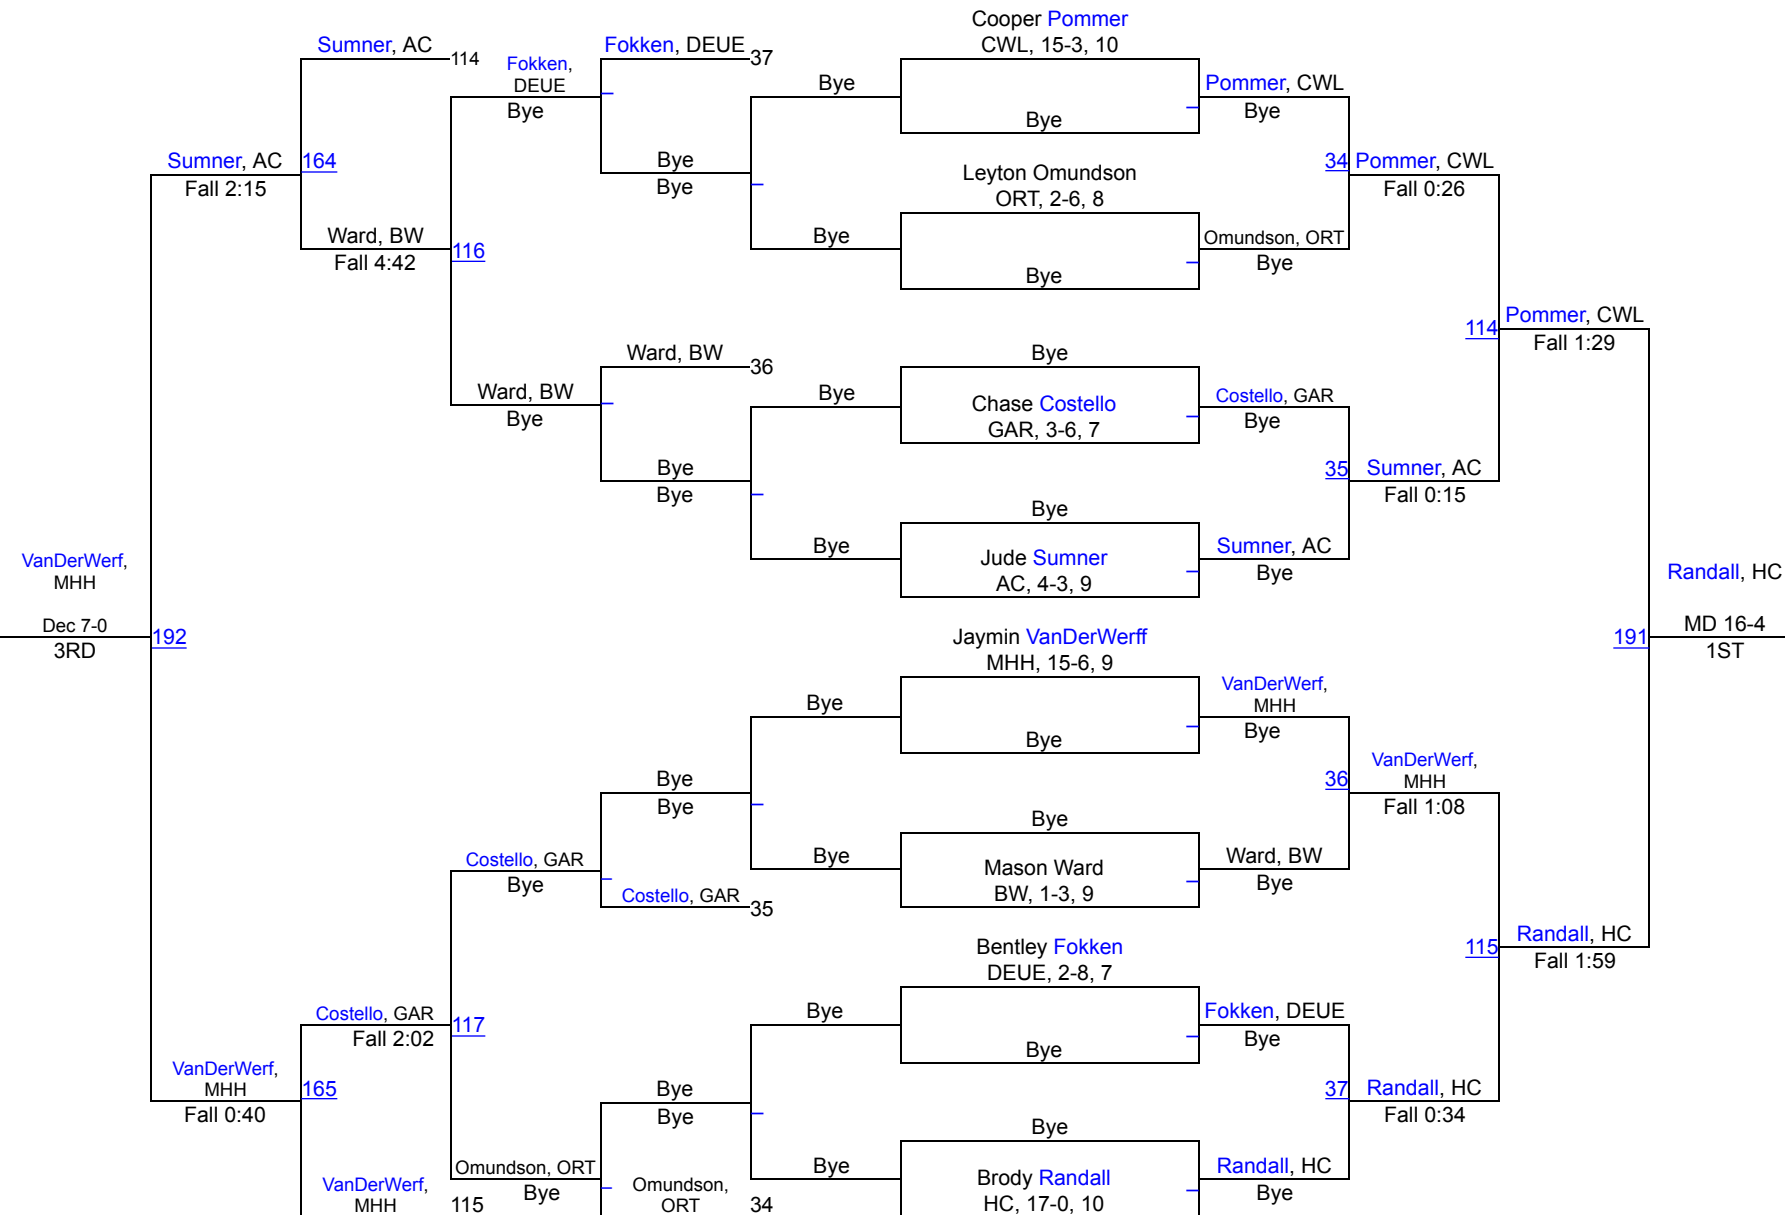

Webster Area Invitational Wrestling

106

Webster Area Invitational Wrestling

113

Webster Area Invitational Wrestling

120

Webster Area Invitational Wrestling

126

Webster Area Invitational Wrestling

132

Webster Area Invitational Wrestling

138

Webster Area Invitational Wrestling

144

Webster Area Invitational Wrestling

150

Webster Area Invitational Wrestling

157

Webster Area Invitational Wrestling

165

Webster Area Invitational Wrestling

175

Webster Area Invitational Wrestling

190

Webster Area Invitational Wrestling

215

Webster Area Invitational Wrestling

285