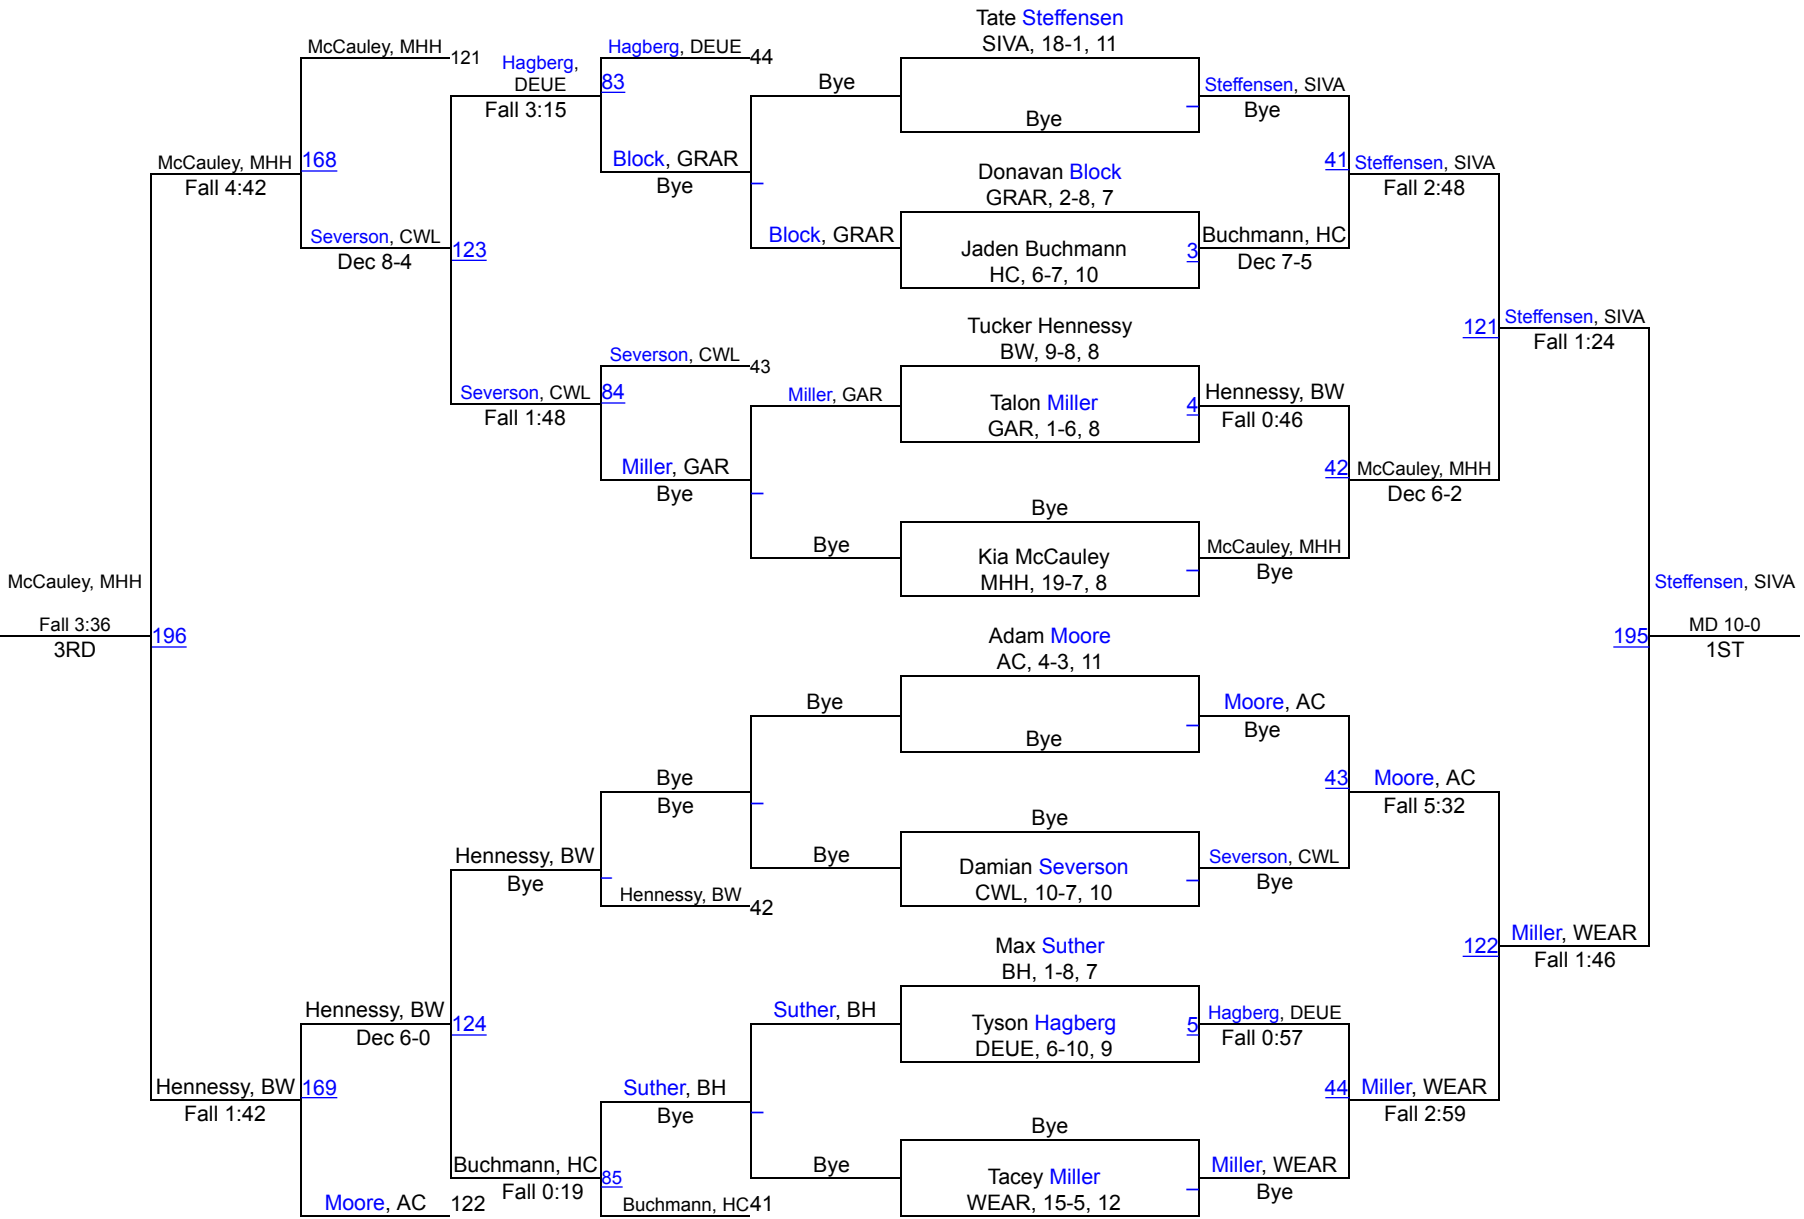

Webster Area Invitational Wrestling

106

Webster Area Invitational Wrestling

113

Webster Area Invitational Wrestling

120

Webster Area Invitational Wrestling

126

Webster Area Invitational Wrestling

132

Webster Area Invitational Wrestling

138

Webster Area Invitational Wrestling

144

Webster Area Invitational Wrestling

150

Webster Area Invitational Wrestling

157

Webster Area Invitational Wrestling

165

Webster Area Invitational Wrestling

175

Webster Area Invitational Wrestling

190

Webster Area Invitational Wrestling

215

Webster Area Invitational Wrestling

285