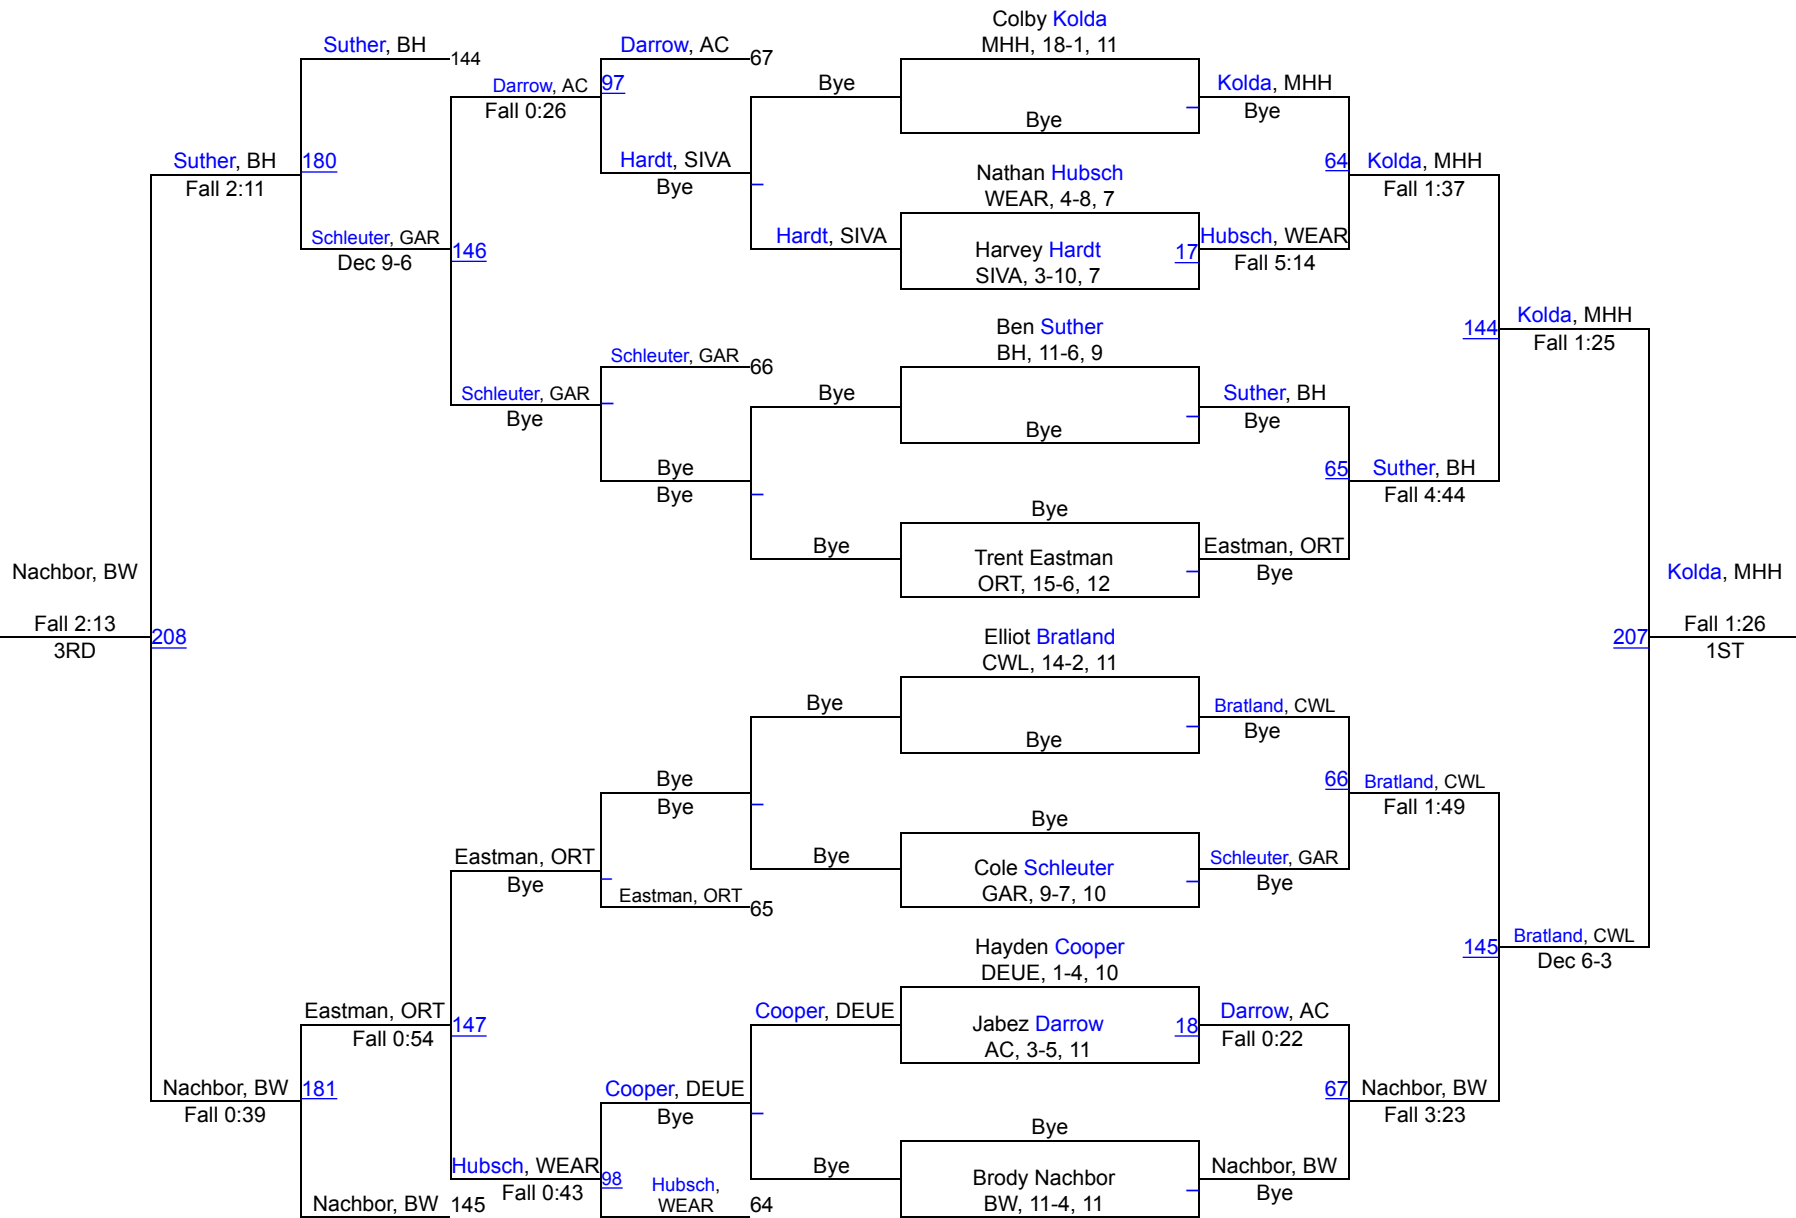

Webster Area Invitational Wrestling

106

Webster Area Invitational Wrestling

113

Webster Area Invitational Wrestling

120

Webster Area Invitational Wrestling

126

Webster Area Invitational Wrestling

132

Webster Area Invitational Wrestling

138

Webster Area Invitational Wrestling

144

Webster Area Invitational Wrestling

150

Webster Area Invitational Wrestling

157

Webster Area Invitational Wrestling

165

Webster Area Invitational Wrestling

175

Webster Area Invitational Wrestling

190