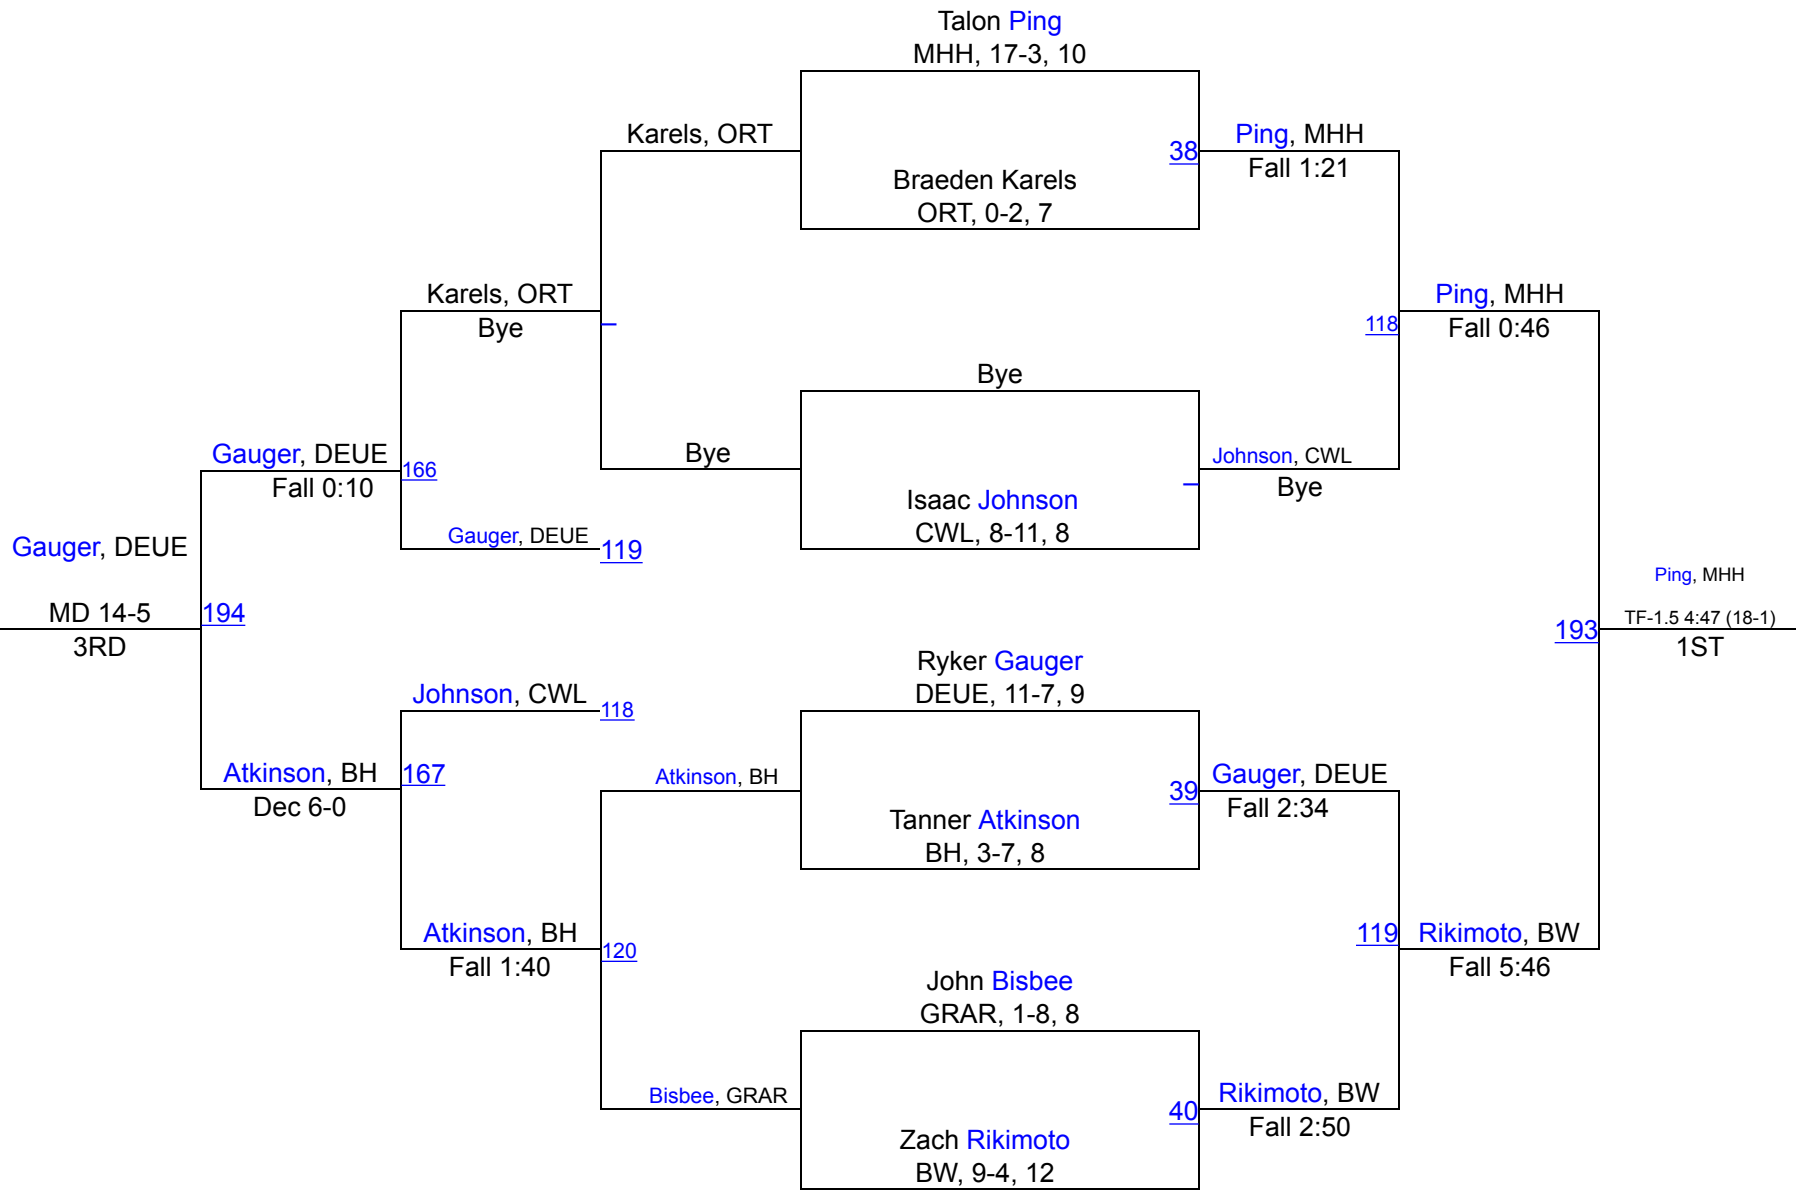

Webster Area Invitational Wrestling

106

Webster Area Invitational Wrestling

113

Webster Area Invitational Wrestling

120

Webster Area Invitational Wrestling

126

Webster Area Invitational Wrestling

132

Webster Area Invitational Wrestling

138

Webster Area Invitational Wrestling

144

Webster Area Invitational Wrestling

150