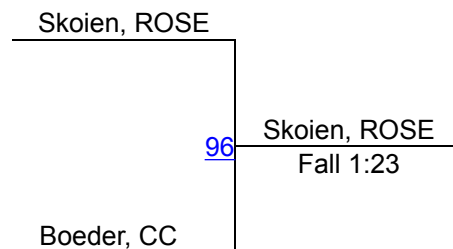

124

2024 Central Cass Lettermen`s Girls

130

2024 Central Cass Lettermen's Girls

136

2024 Central Cass Lettermen's Girls

142

2024 Central Cass Lettermen`s Girls

155

2024 Central Cass Lettermen's Girls

170

2024 Central Cass Lettermen`s Girls

190

Round 1

Round 2

Round 3

WRESTLERS

Cora Oster, LIS, 9-14, 10
1ST

Cora Oster, LIS, 9-14, 10

Morgan Skoien, ROSE, 8-6, 8
2ND

Taylen Boeder, CC, 0-2, 8

Taylen Boeder, CC, 0-2, 8
3RD

Morgan Skoien, ROSE, 8-6, 8

2024 Central Cass Lettermen's Girls