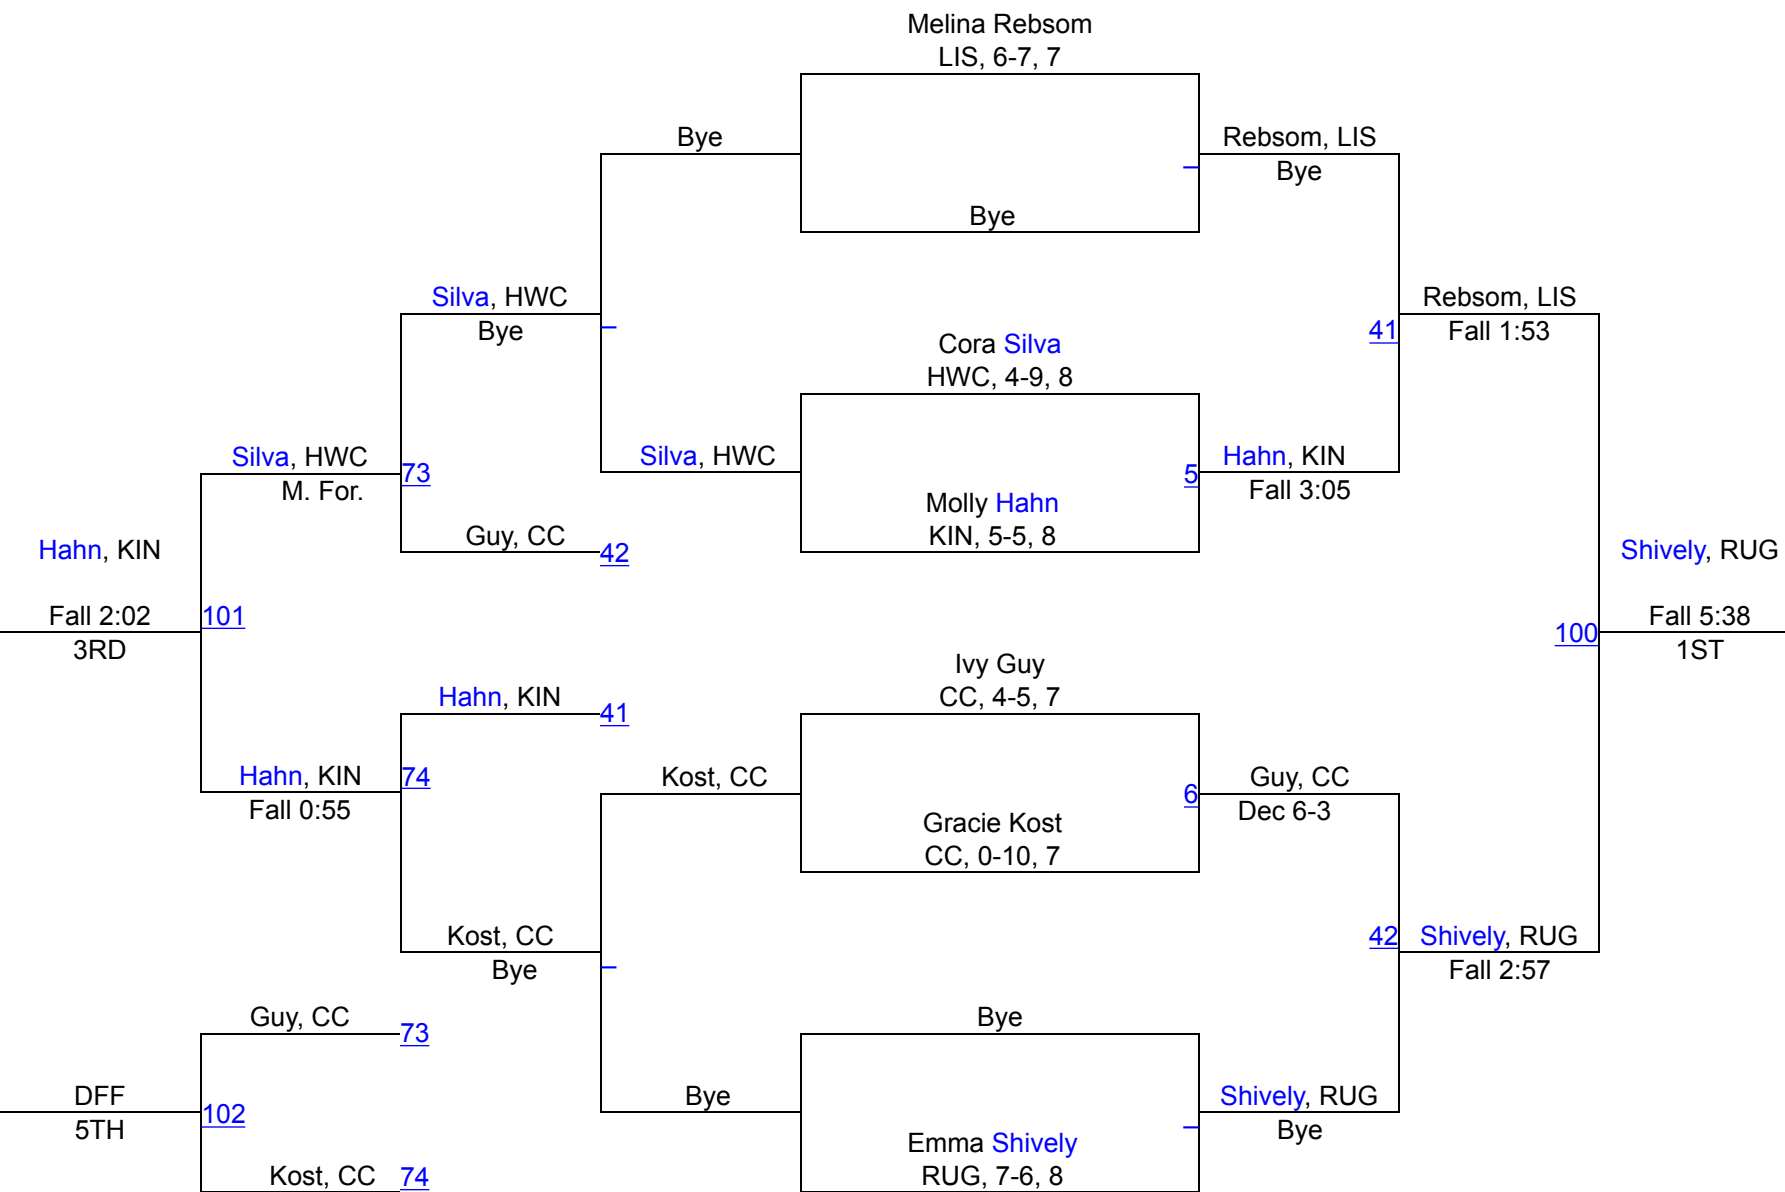

2024 Central Cass Lettermen's Girls

100

2024 Central Cass Lettermen's Girls

100B

2024 Central Cass Lettermen`s Girls

106

Round 1

Round 2