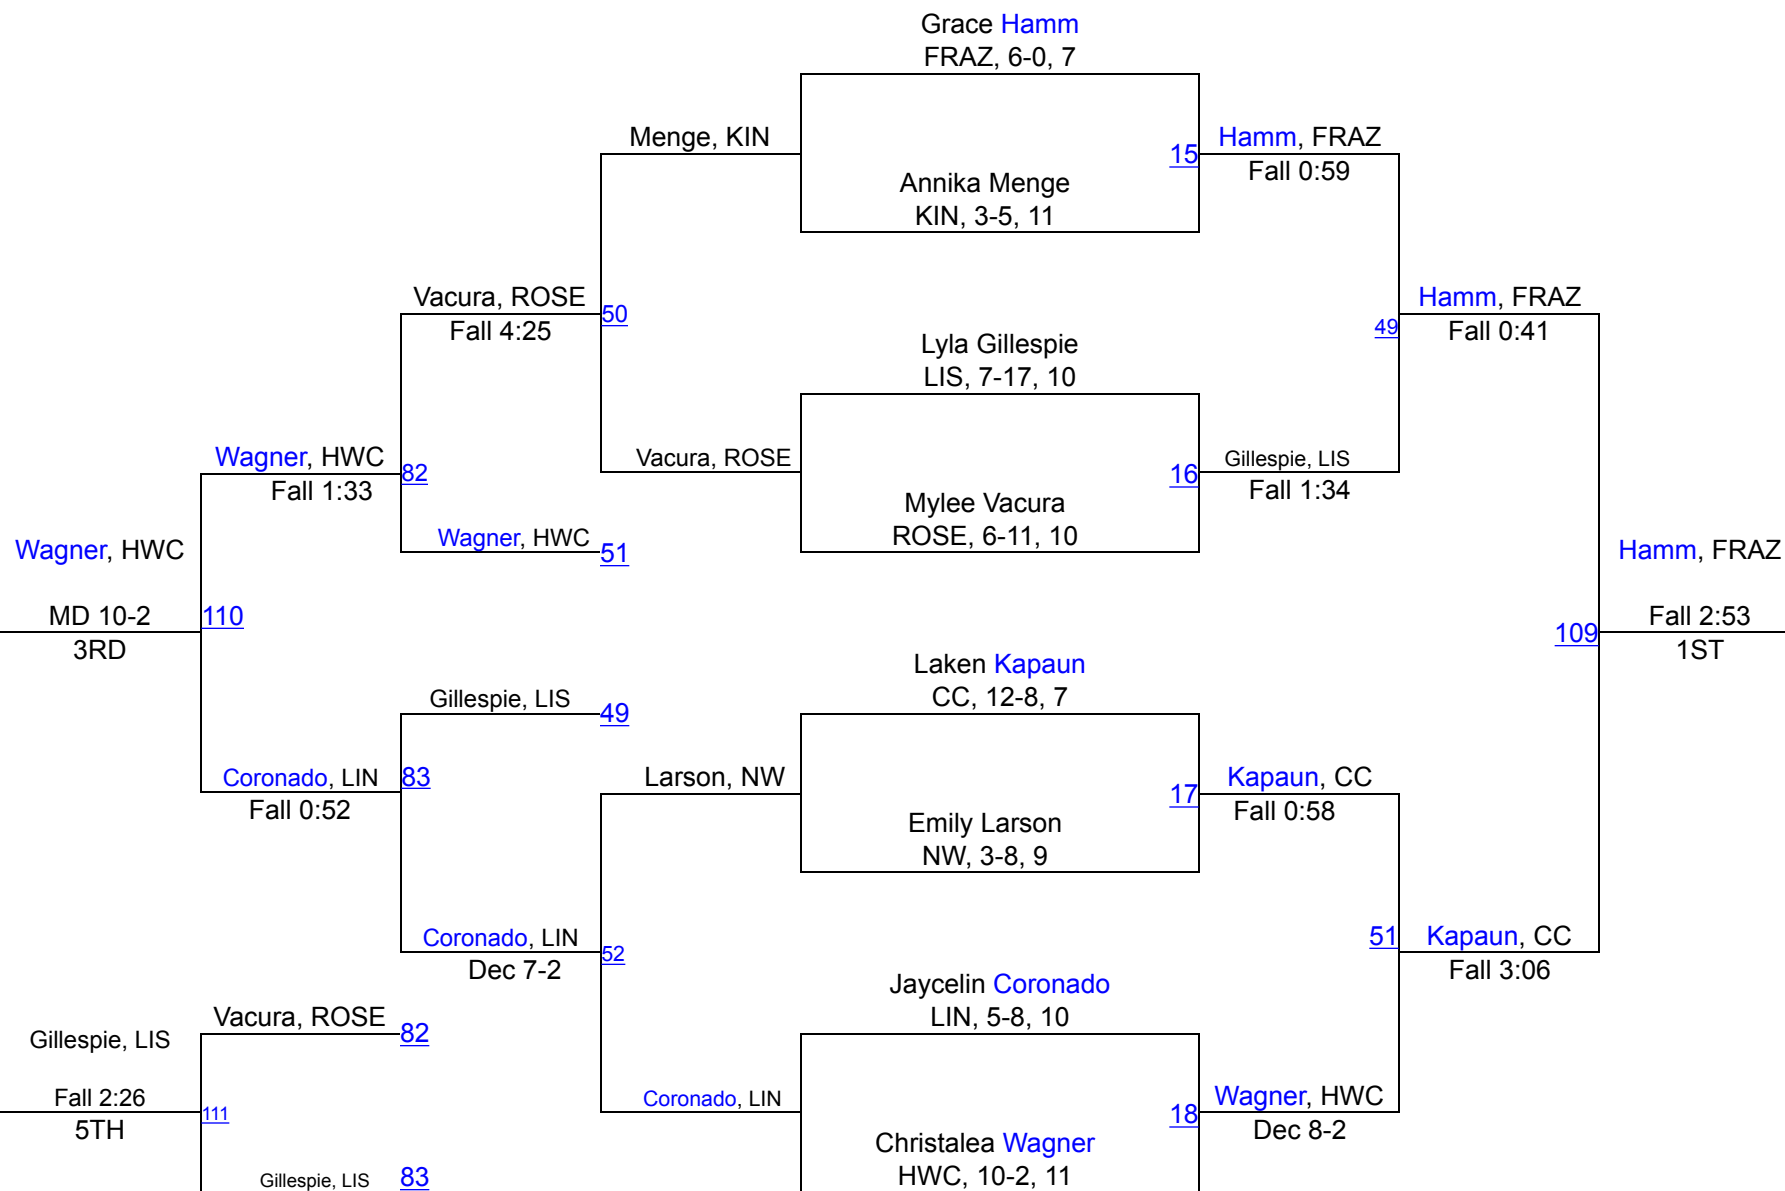

2ND

Avarie Jacobson, RUG, 12-5, 9

3RD

2024 Central Cass Lettermen's Girls

112

2024 Central Cass Lettermen's Girls

118

2024 Central Cass Lettermen`s Girls

124

2024 Central Cass Lettermen`s Girls

130

2024 Central Cass Lettermen's Girls

136

2024 Central Cass Lettermen's Girls

142

2024 Central Cass Lettermen`s Girls