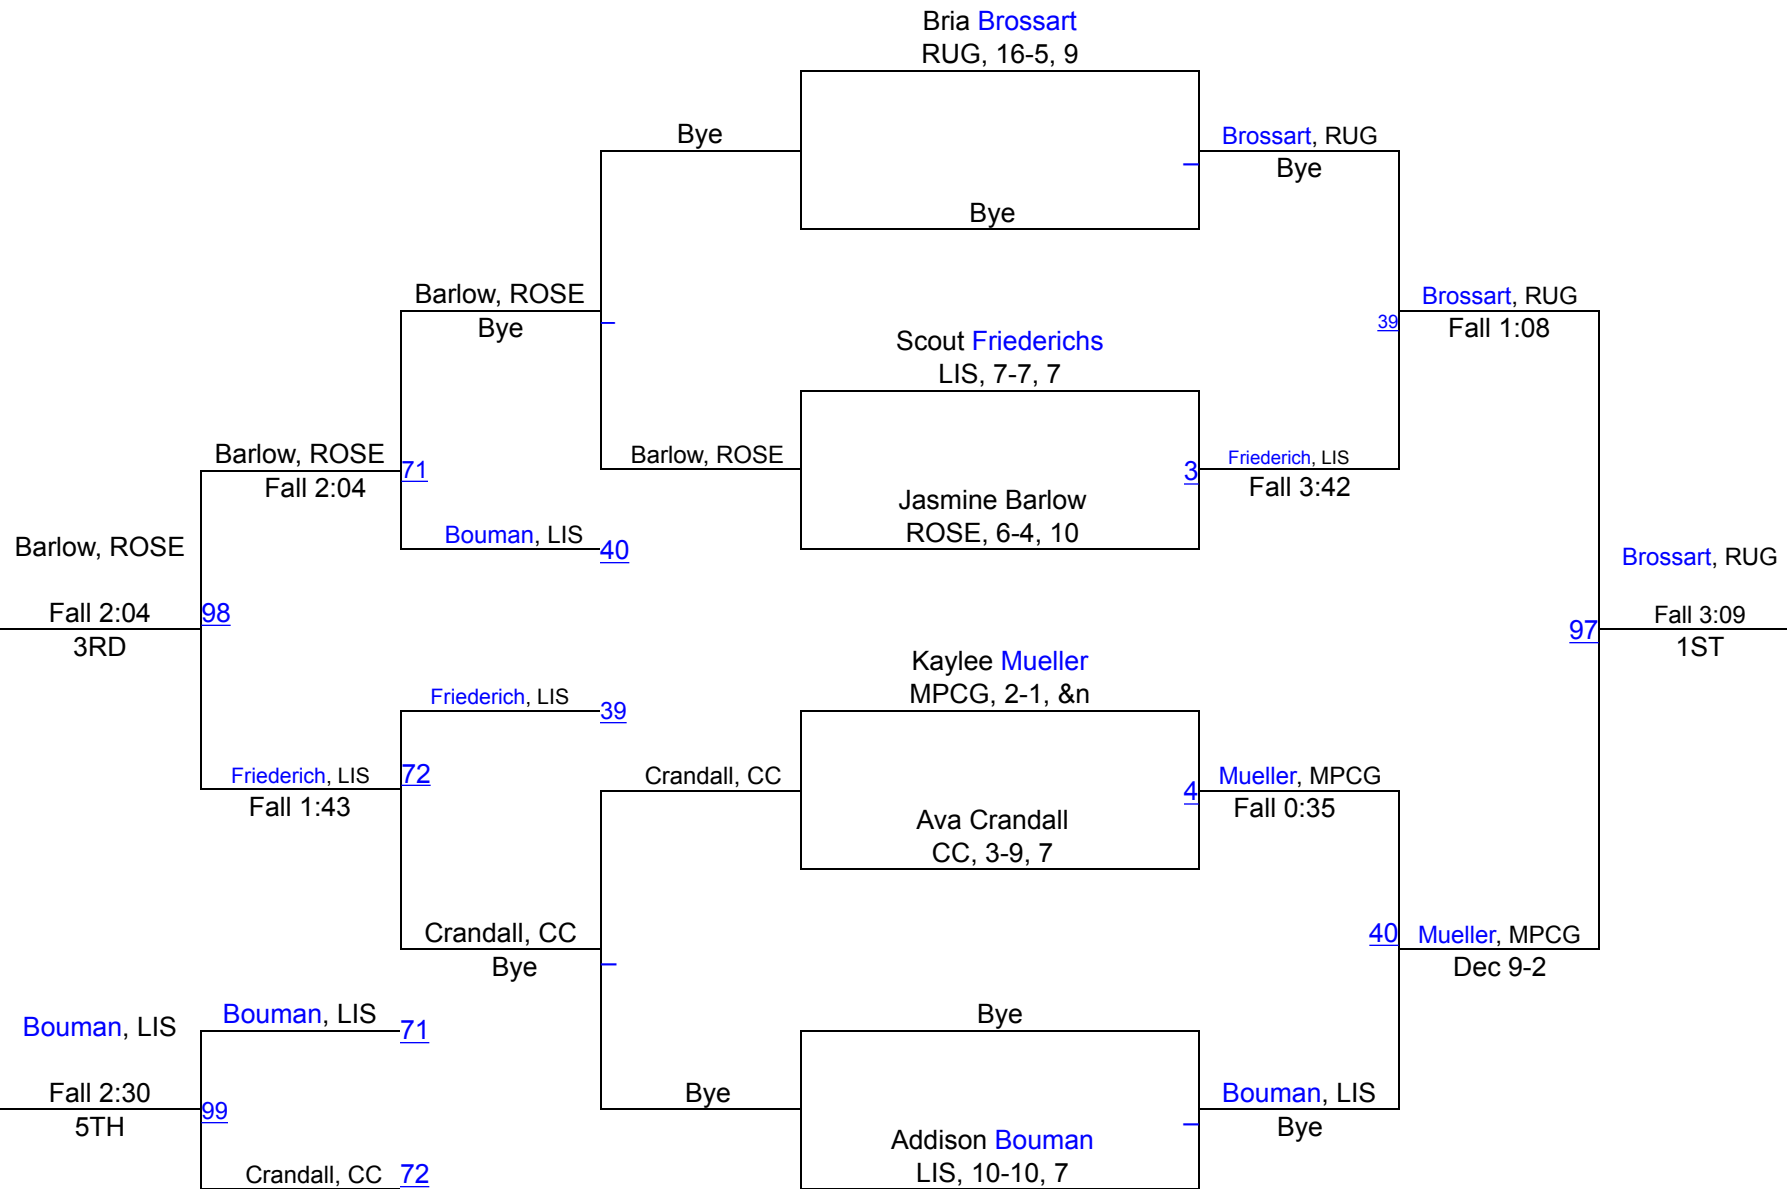

2024 Central Cass Lettermen's Girls

100

2024 Central Cass Lettermen's Girls

100B

2024 Central Cass Lettermen`s Girls

106

Round 1

Round 2