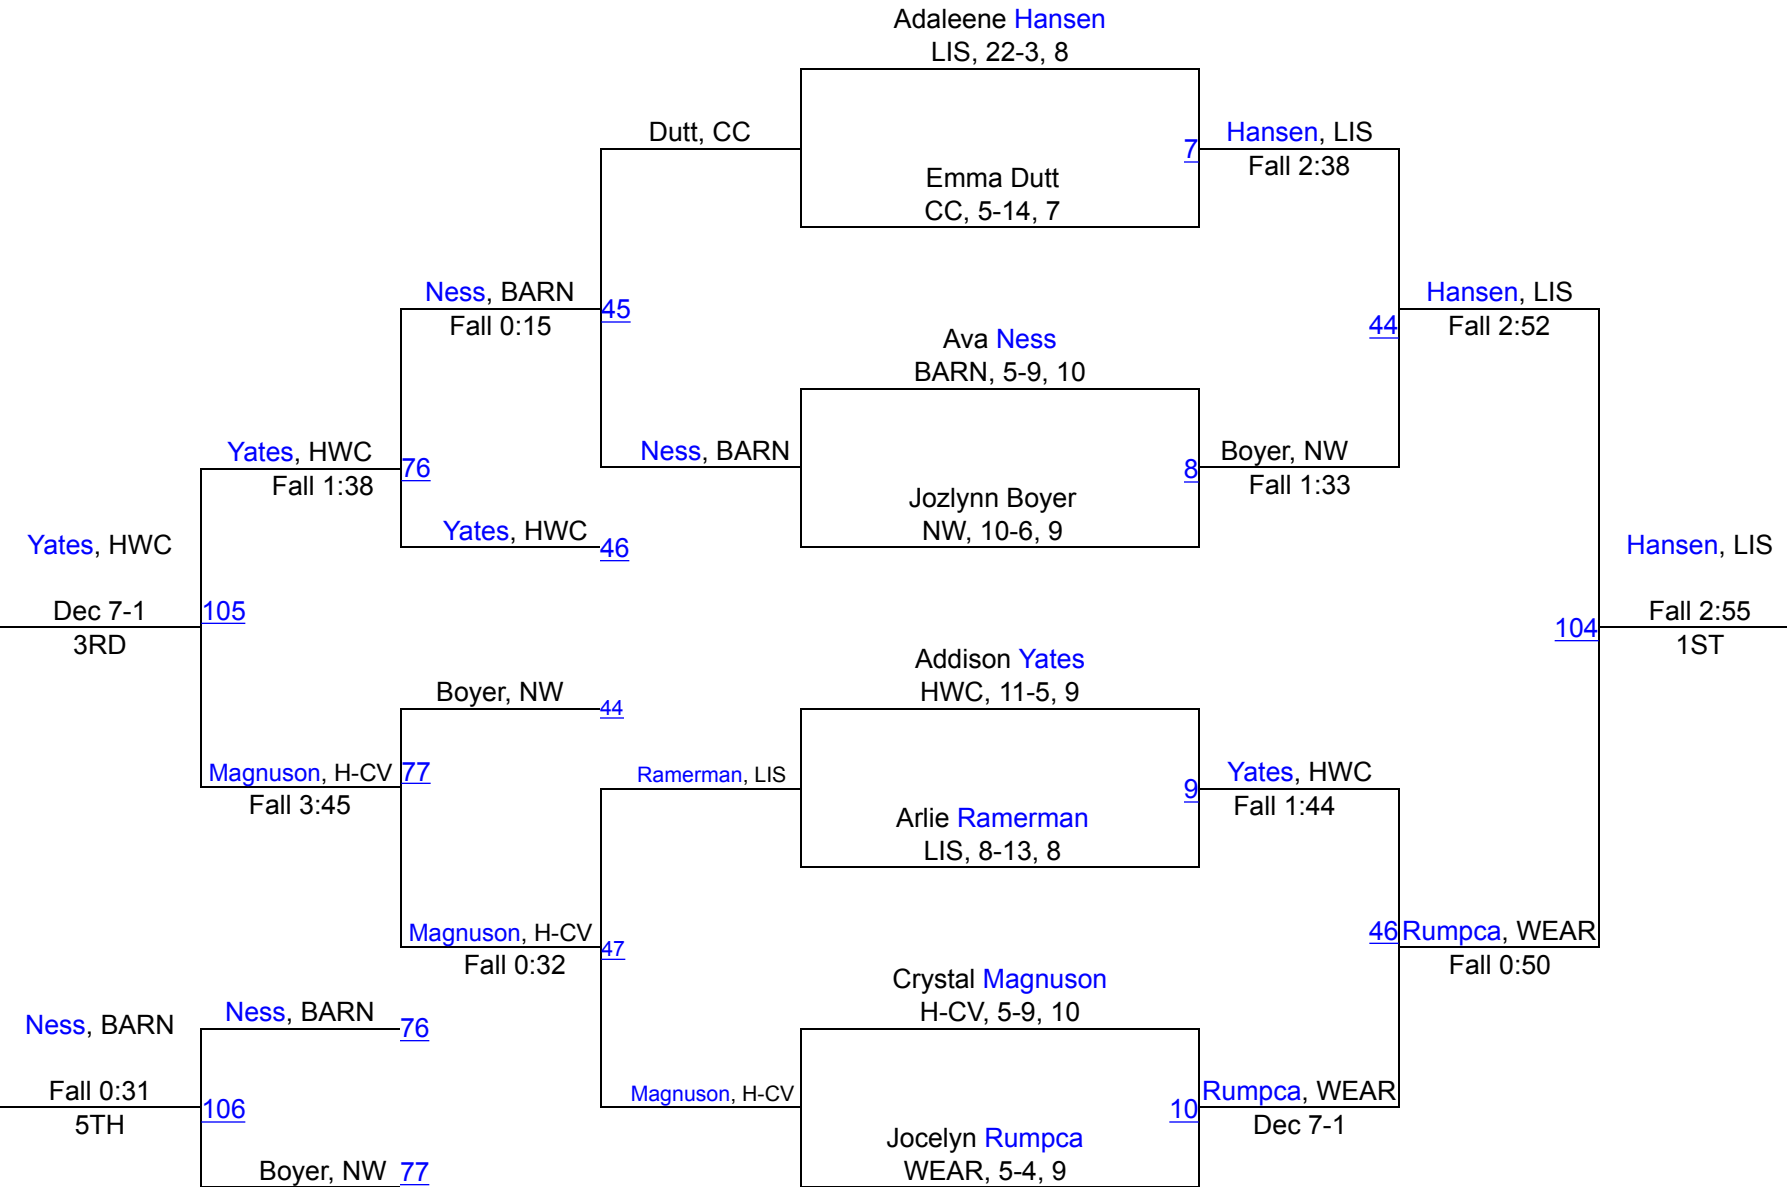

Round 3

WRESTLERS

Taryn Roesler, KIN, 3-1, 9

Anna White, CC, 22-0, 9

Avarie Jacobson, RUG, 12-5, 9

Anna White, CC, 22-0, 9

1ST

Taryn Roesler, KIN, 3-1, 9

2ND

Avarie Jacobson, RUG, 12-5, 9

3RD

2024 Central Cass Lettermen's Girls

112

2024 Central Cass Lettermen's Girls

118

2024 Central Cass Lettermen`s Girls