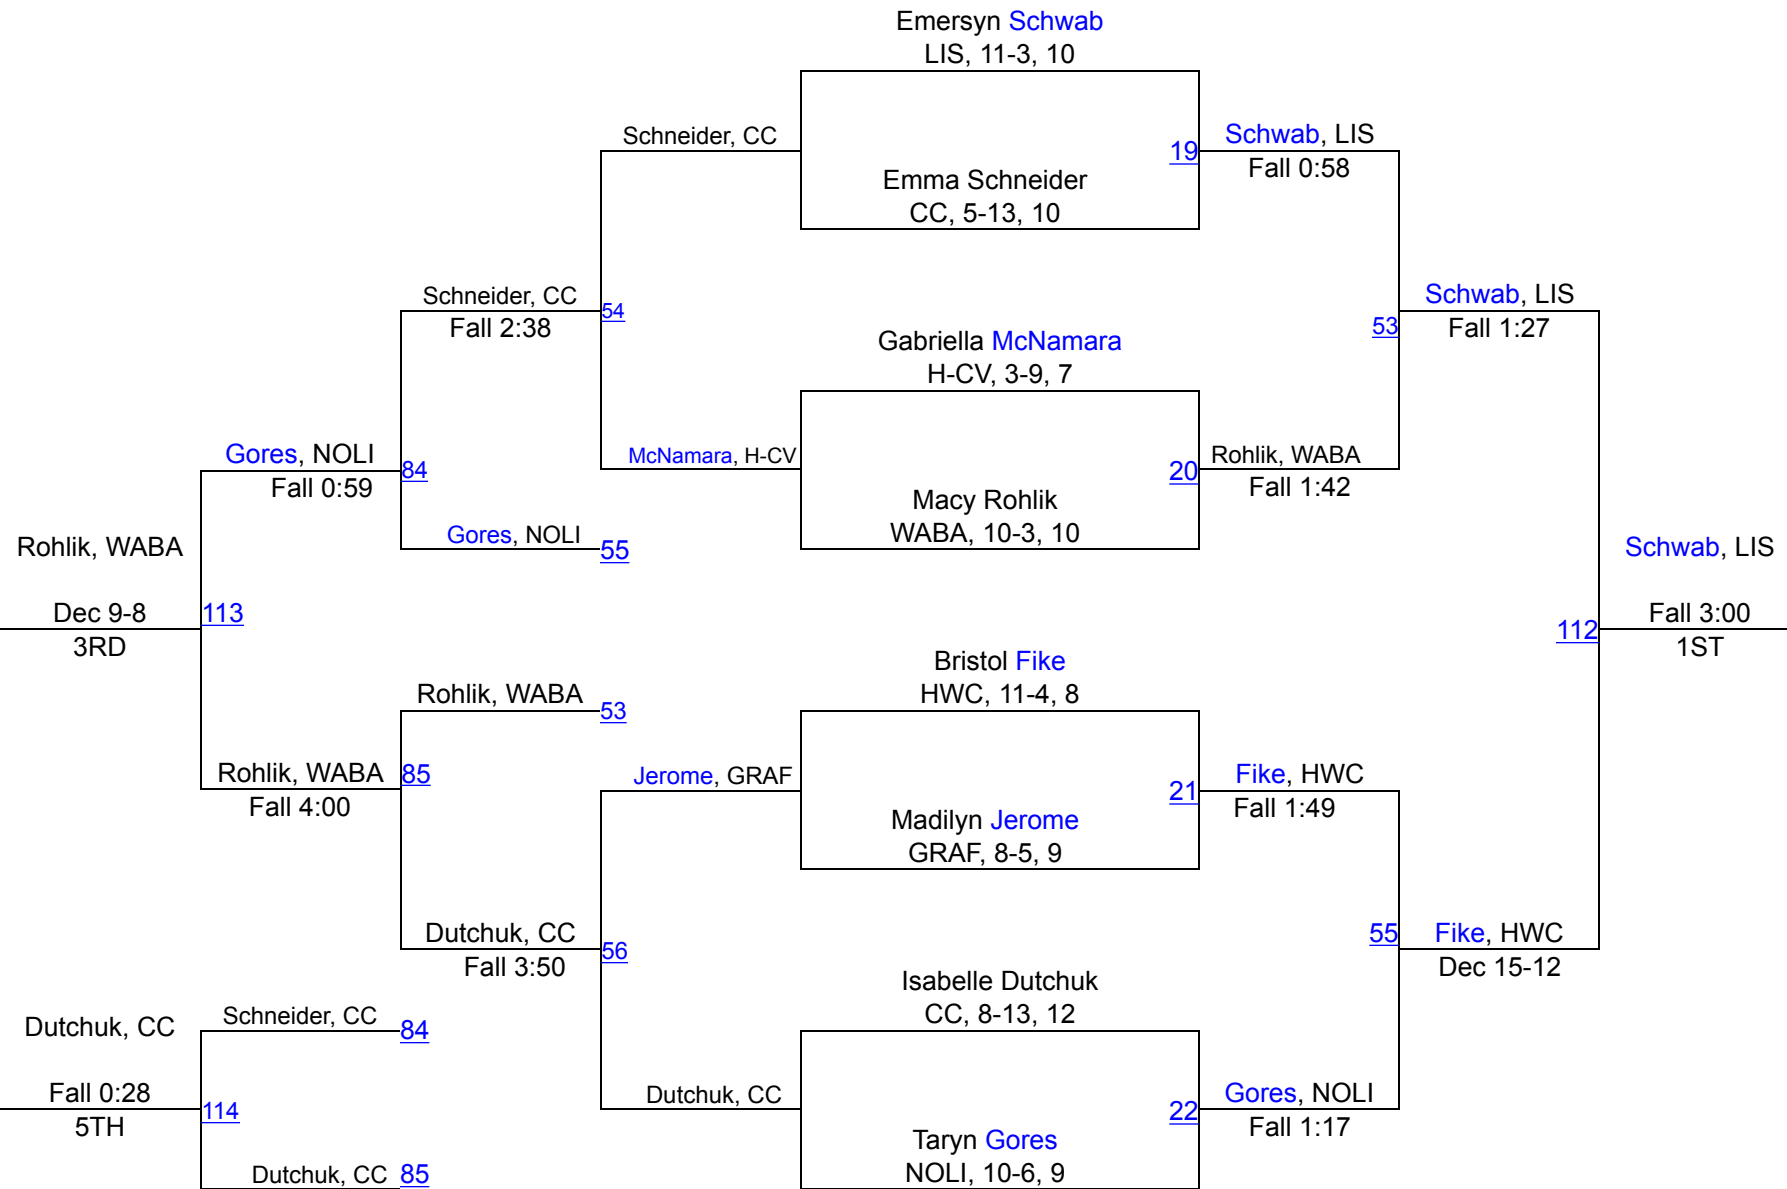

2ND

Avarie Jacobson, RUG, 12-5, 9

3RD

2024 Central Cass Lettermen's Girls

112

2024 Central Cass Lettermen's Girls

118

2024 Central Cass Lettermen`s Girls

124

2024 Central Cass Lettermen`s Girls

130

2024 Central Cass Lettermen's Girls

136

2024 Central Cass Lettermen's Girls

142

2024 Central Cass Lettermen`s Girls