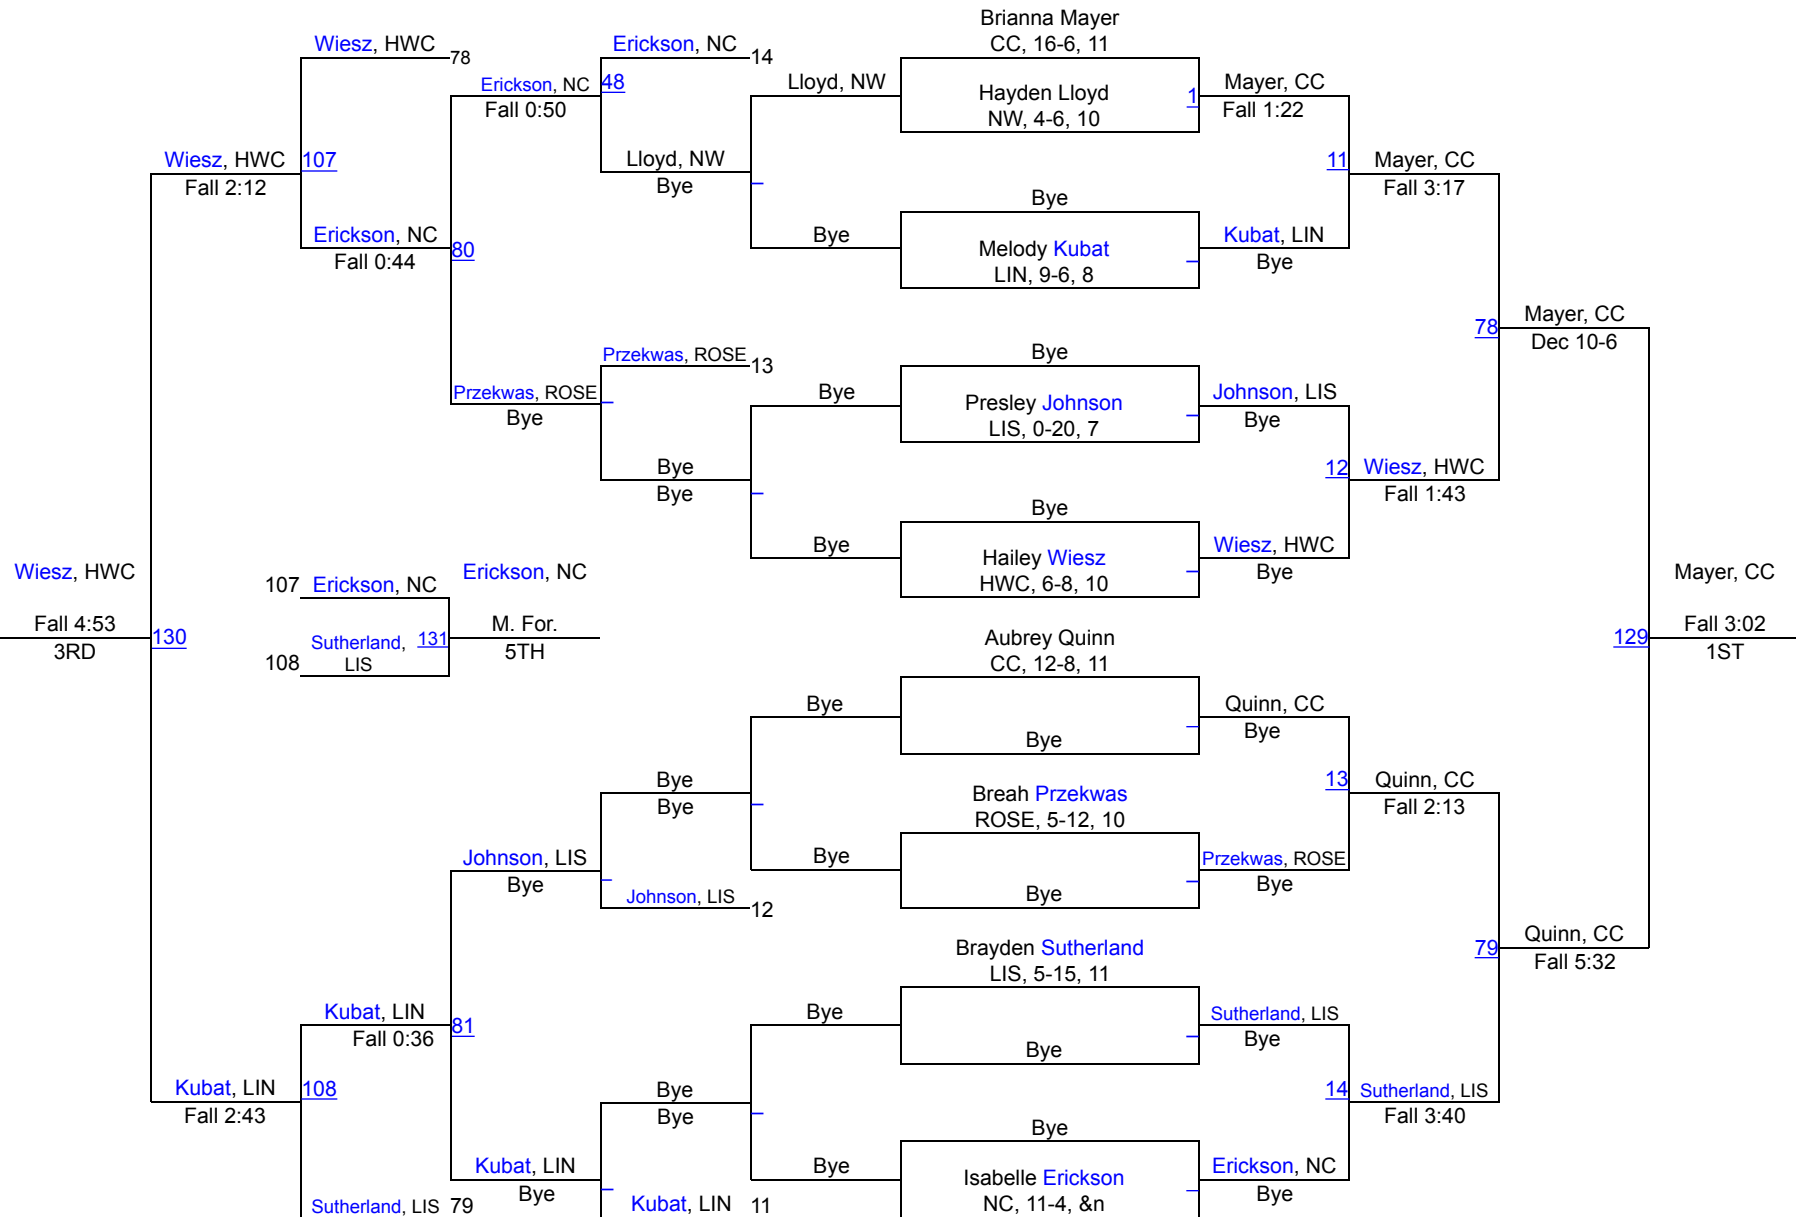

2ND

Avarie Jacobson, RUG, 12-5, 9

3RD

2024 Central Cass Lettermen's Girls

112

2024 Central Cass Lettermen's Girls

118

2024 Central Cass Lettermen`s Girls

124

2024 Central Cass Lettermen`s Girls

130

2024 Central Cass Lettermen's Girls

136

2024 Central Cass Lettermen's Girls

142

2024 Central Cass Lettermen`s Girls