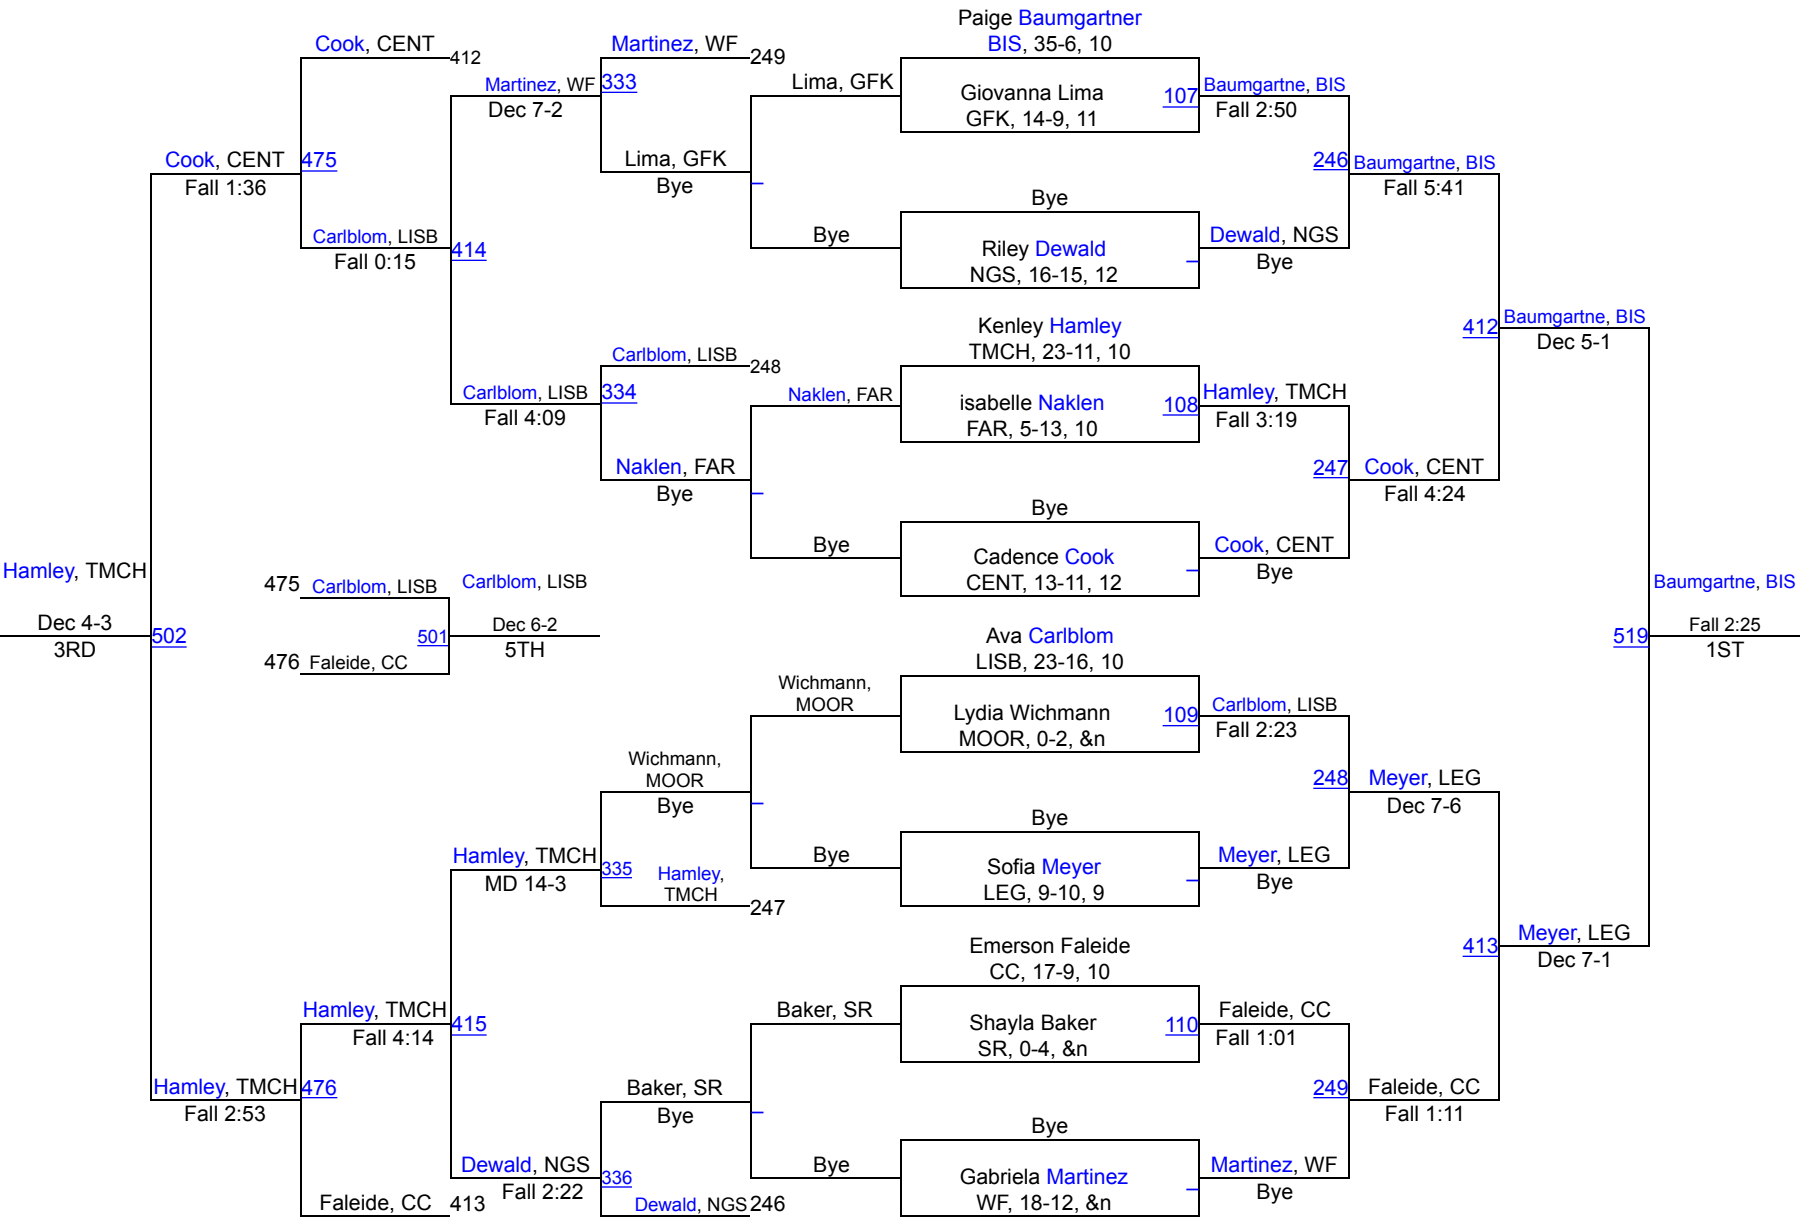

Alyssa Whaley, WF, 2-1, &n

2ND

Macie Tunheim, SB, 5-6, 7

3RD

Jocelin Mathewes, FAR, 0-7, 8

4TH

2024 Belle of the Brawl

148

2024 Belle of the Brawl

148 JV

2024 Belle of the Brawl

155 JV

2024 Belle of the Brawl

170

2024 Belle of the Brawl

170 JV