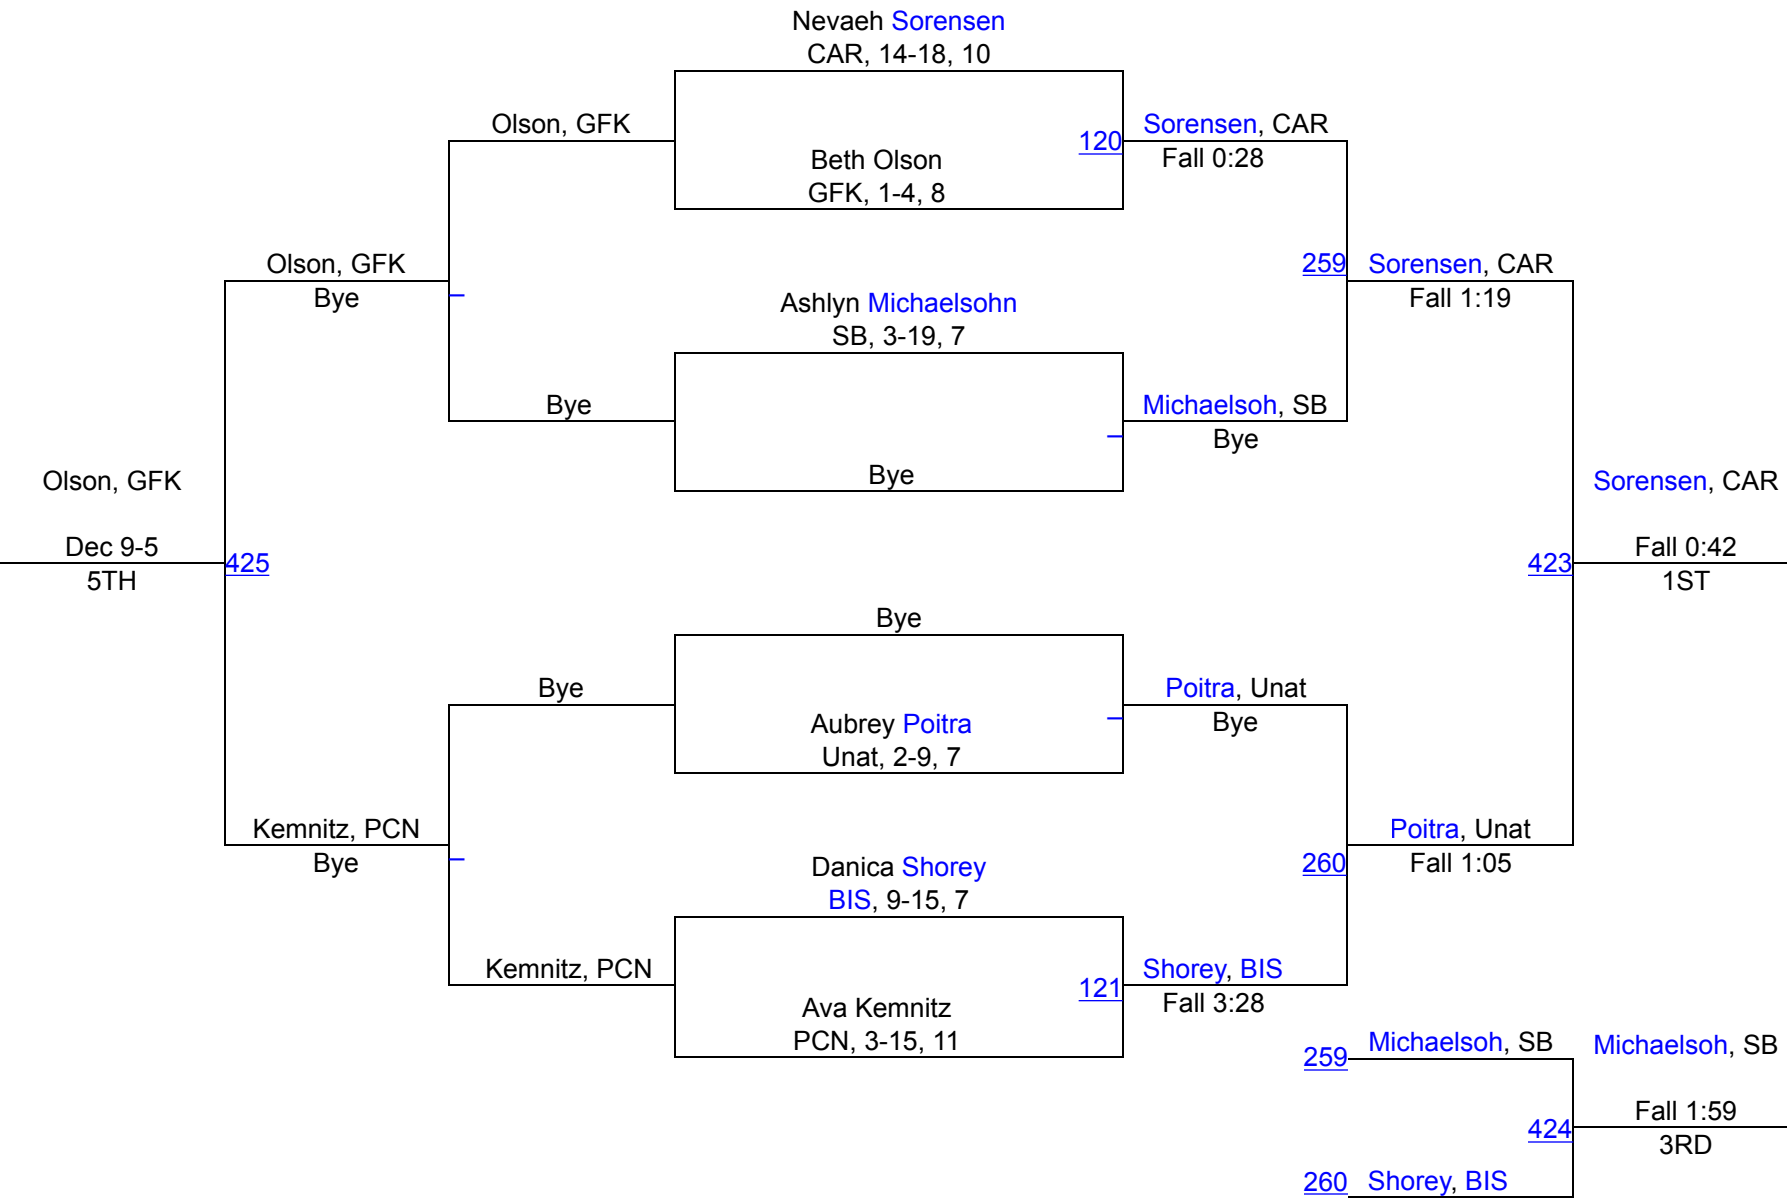

Alyssa Whaley, WF, 2-1, &n

2ND

Macie Tunheim, SB, 5-6, 7

3RD

Jocelin Mathewes, FAR, 0-7, 8

4TH

2024 Belle of the Brawl

148

2024 Belle of the Brawl

148 JV

2024 Belle of the Brawl

155 JV

2024 Belle of the Brawl

170

2024 Belle of the Brawl

170 JV