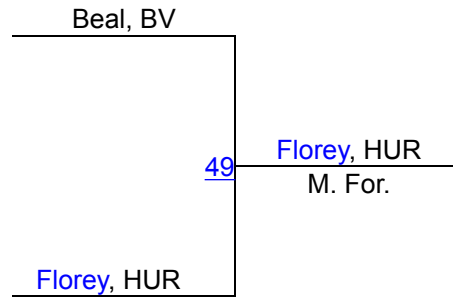

# Dan Pansch Girls Invitational

250

Round 1

Round 2

Round 3

Kaitlyn Florey, HUR, 9-5, 10  
**1ST**

Sally Beal, BV, 1-2, 7  
**2ND**