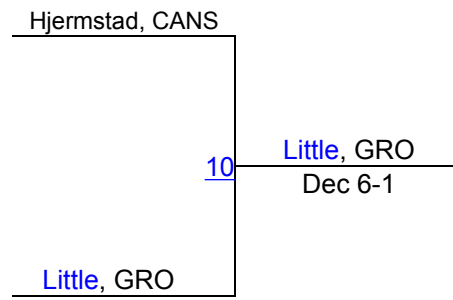

Groton Girls Tournament

107

Round 1

Round 2

Round 3

Maddie Little, GRO, 4-8, 7

1ST

Alyvia Hjermsstad, CANS, 1-9, 7

2ND