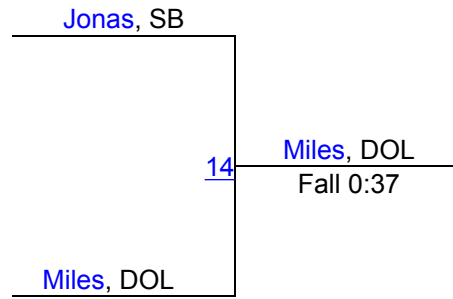

132

Round 1

Round 2

Round 3

Tahníe Yellow Hawk, SB, 23-9, 9
1ST

Kyla Logan, DOL, 13-12, 11
2ND

Groton Girls Tournament

138

Round 1

Round 2

Round 3

Cheyenne Fuller, SB, 13-13, 10
1ST

Evelyn Gill, McL, 0-8, 7
2ND

Groton Girls Tournament

145

Round 1

Round 2

Round 3

Reganne Miles, DOL, 18-5, 11
1ST

Paige Jonas, SB, 0-14, 10
2ND

Groton Girls Tournament

165

Round 1

Round 2