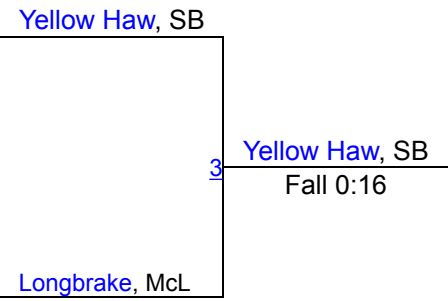

Groton Girls Tournament

126

Round 1

Round 2

Round 3

Cateri [Yellow Hawk](#), SB, 21-6, 10
1ST

Selena [Longbrake](#), McL, 0-9, 7
2ND

Groton Girls Tournament