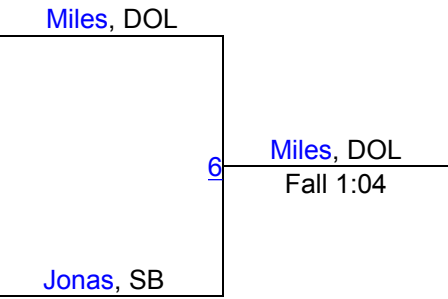

132

Round 1

Round 2

Round 3

Tahníe Yellow Hawk, SB, 23-9, 9
1ST

Kyla Logan, DOL, 13-12, 11
2ND

Groton Girls Tournament

138

Round 1

Round 2

Round 3

Cheyenne Fuller, SB, 13-13, 10
1ST

Evelyn Gill, McL, 0-8, 7
2ND

Groton Girls Tournament

145

Round 1

Round 2

Round 3

Reganne Miles, DOL, 18-5, 11
1ST

Paige Jonas, SB, 0-14, 10
2ND

Groton Girls Tournament

165

Round 1

Round 2