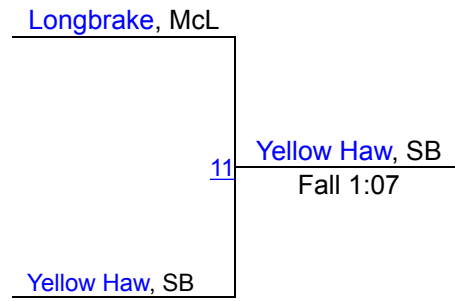

107

Round 1

Round 2

Round 3

Maddie Little, GRO, 4-8, 7

1ST

Alyvia Hjermsstad, CANS, 1-9, 7

2ND

Groton Girls Tournament

126

Round 1

Round 2

Round 3

Cateri [Yellow Hawk](#), SB, 21-6, 10
1ST

Selena [Longbrake](#), McL, 0-9, 7
2ND

Groton Girls Tournament

132

Round 1

Round 2

Round 3

Tahníe Yellow Hawk, SB, 23-9, 9
1ST

Kyla Logan, DOL, 13-12, 11
2ND

Groton Girls Tournament

138