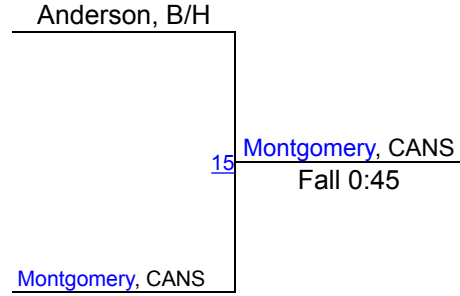

Round 2

Round 3

Reganne Miles, DOL, 18-5, 11
1ST

Paige Jonas, SB, 0-14, 10
2ND

Groton Girls Tournament

165

Round 1

Round 2