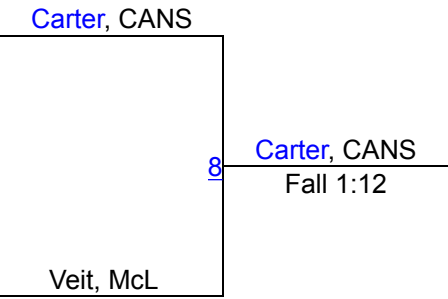

Round 3

Lily Montgomery, CANS, 9-10, 9
1ST

Cecilia Anderson, B/H, 0-2, 11
2ND

Groton Girls Tournament

250

Round 1

Round 2

Round 3