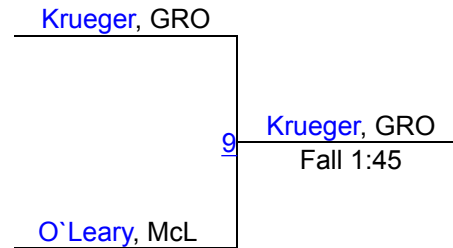

Groton Girls Tournament

100

Round 1

Round 2

Round 3

WRESTLERS

Lola Conn, CANS, 4-9, 7

Claire O`Leary, McL, 1-8, 8

Liza Krueger, GRO, 22-3, 9

Liza Krueger, GRO, 22-3, 9

1ST

Lola Conn, CANS, 4-9, 7

2ND

Claire O`Leary, McL, 1-8, 8

3RD

Groton Girls Tournament