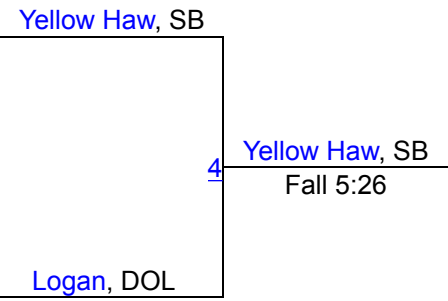

Groton Girls Tournament

126

Round 1

Round 2

Round 3

Cateri [Yellow Hawk](#), SB, 21-6, 10
1ST

Selena [Longbrake](#), McL, 0-9, 7
2ND

Groton Girls Tournament

132

Round 1

Round 2

Round 3

Tahníe Yellow Hawk, SB, 23-9, 9
1ST

Kyla Logan, DOL, 13-12, 11
2ND

Groton Girls Tournament

138