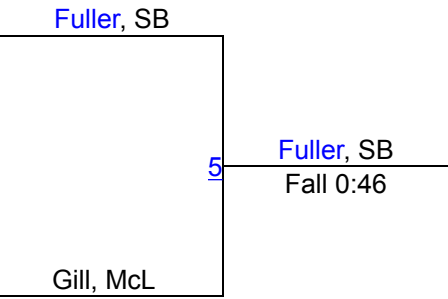

Groton Girls Tournament

126

Round 1

Round 2

Round 3

Cateri [Yellow Hawk](#), SB, 21-6, 10
1ST

Selena [Longbrake](#), McL, 0-9, 7
2ND

Groton Girls Tournament

132

Round 1

Round 2

Round 3

Tahníe Yellow Hawk, SB, 23-9, 9
1ST

Kyla Logan, DOL, 13-12, 11
2ND

Groton Girls Tournament

138

Round 1

Round 2

Round 3

Cheyenne Fuller, SB, 13-13, 10
1ST

Evelyn Gill, McL, 0-8, 7
2ND

Groton Girls Tournament

145

Round 1