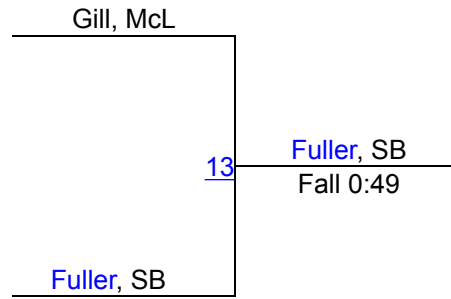

Groton Girls Tournament

126

Round 1

Round 2

Round 3

Cateri [Yellow Hawk](#), SB, 21-6, 10
1ST

Selena [Longbrake](#), McL, 0-9, 7
2ND

Groton Girls Tournament

132

Round 1

Round 2

Round 3

Tahníe Yellow Hawk, SB, 23-9, 9
1ST

Kyla Logan, DOL, 13-12, 11
2ND

Groton Girls Tournament

138

Round 1

Round 2

Round 3

Cheyenne Fuller, SB, 13-13, 10
1ST

Evelyn Gill, McL, 0-8, 7
2ND

Groton Girls Tournament

145

Round 1