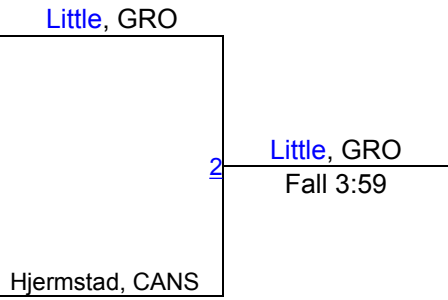

Groton Girls Tournament

107

Round 1