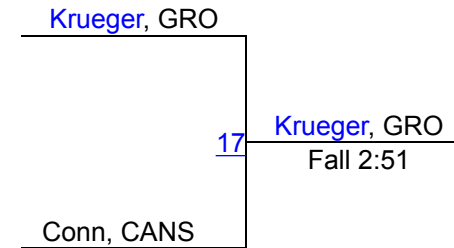

Groton Girls Tournament

100

Round 1

Round 2

Round 3

WRESTLERS

Lola Conn, CANS, 4-9, 7

Claire O`Leary, McL, 1-8, 8

Liza Krueger, GRO, 22-3, 9

Liza Krueger, GRO, 22-3, 9

1ST

Lola Conn, CANS, 4-9, 7

2ND

Claire O`Leary, McL, 1-8, 8

3RD

Groton Girls Tournament