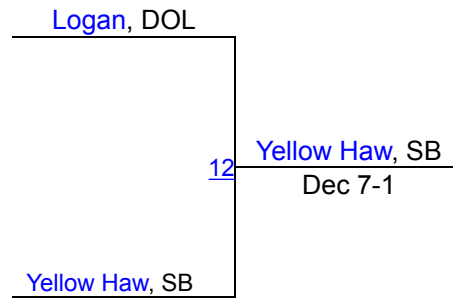

Groton Girls Tournament

126

Round 1

Round 2

Round 3

Cateri [Yellow Hawk](#), SB, 21-6, 10
1ST

Selena [Longbrake](#), McL, 0-9, 7
2ND

Groton Girls Tournament

132

Round 1

Round 2

Round 3

Tahníe Yellow Hawk, SB, 23-9, 9
1ST

Kyla Logan, DOL, 13-12, 11
2ND

Groton Girls Tournament

138