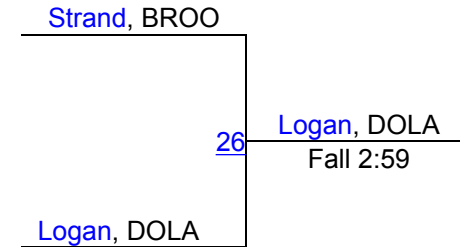

Rachel Dagel, SFR, 10-9, 11

2ND

Olivia Kolbrek, SFW, 18-9, 10

3RD

Ramsie Hinricher, BROO, 10-10, 8

4TH

Kingsbury County Invitational-Girls

132/138

Round 1

Round 2

Round 3

WRESTLERS

Kyla Logan, DOLA, 10-8, 11

Saphera Reid, SFJ, 2-16, 9

Cierra Strand, BROO, 11-4, 12

Kyla Logan, DOLA, 10-8, 11