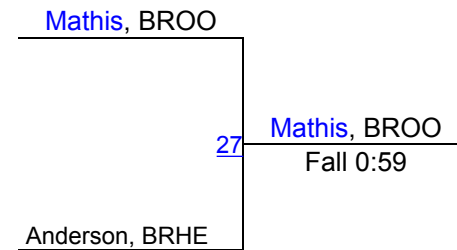

1ST

Cierra Strand, BROO, 11-4, 12

2ND

Saphera Reid, SFJ, 2-16, 9

3RD

Kingsbury County Invitational-Girls

145

Round 1

Round 2

Round 3

Johanna Steinlicht, BROO, 16-0, 11
1ST

Jaidynn Giedd, KC, 12-6, 7
2ND

Kingsbury County Invitational-Girls

152/165

Round 1

Round 2

Round 3

WRESTLERS

Cecilia Anderson, BRHE, 2-7, 11

Macie Letsche, SFJ, 1-1, 8

Maizy Mathis, BROO, 10-1, 12

Maizy Mathis, BROO, 10-1, 12

1ST

Macie Letsche, SFJ, 1-1, 8