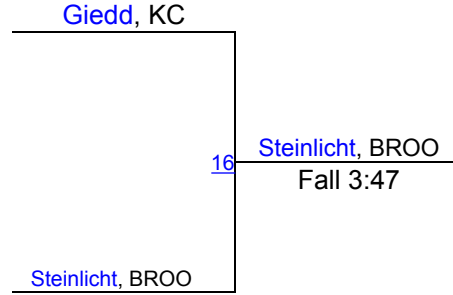

1ST

Cierra Strand, BROO, 11-4, 12

2ND

Saphera Reid, SFJ, 2-16, 9

3RD

Kingsbury County Invitational-Girls

145

Round 1

Round 2

Round 3

Johanna Steinlicht, BROO, 16-0, 11
1ST

Jaidynn Giedd, KC, 12-6, 7
2ND

Kingsbury County Invitational-Girls

152/165

Round 1

Round 2