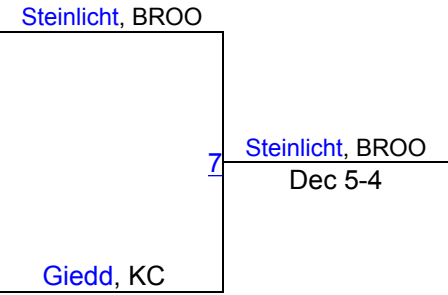

1ST

Cierra Strand, BROO, 11-4, 12

2ND

Saphera Reid, SFJ, 2-16, 9

3RD

Kingsbury County Invitational-Girls

145

Round 1