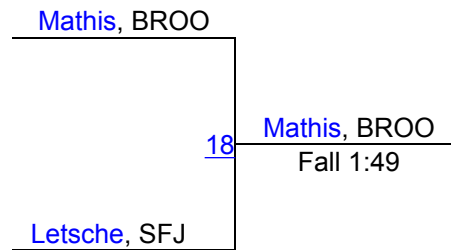

1ST

Cierra Strand, BROO, 11-4, 12

2ND

Saphera Reid, SFJ, 2-16, 9

3RD

Kingsbury County Invitational-Girls

145

Round 1

Round 2

Round 3

Johanna Steinlicht, BROO, 16-0, 11
1ST

Jaidynn Giedd, KC, 12-6, 7
2ND

Kingsbury County Invitational-Girls

152/165

Round 1

Round 2

Round 3

WRESTLERS

Cecilia Anderson, BRHE, 2-7, 11

Macie Letsche, SFJ, 1-1, 8

Maizy Mathis, BROO, 10-1, 12

Maizy Mathis, BROO, 10-1, 12

1ST

Macie Letsche, SFJ, 1-1, 8