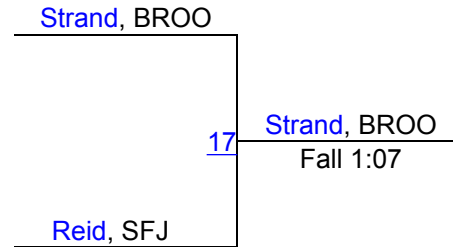

Hinricher, BROO
24
Dagel, SFR
Fall 5:26

WRESTLERS

Olivia Kolbrek, SFW, 18-9, 10

Rachel Dagel, SFR, 10-9, 11

Sophia Knittel, ILB, 8-1, 7

Ramsie Hinricher, BROO, 10-10, 8

Sophia Knittel, ILB, 8-1, 7

1ST

Rachel Dagel, SFR, 10-9, 11

2ND

Olivia Kolbrek, SFW, 18-9, 10

3RD

Ramsie Hinricher, BROO, 10-10, 8

4TH

Kingsbury County Invitational-Girls

132/138

Round 1

Round 2

Round 3

WRESTLERS

Kyla Logan, DOLA, 10-8, 11

Saphera Reid, SFJ, 2-16, 9

Cierra Strand, BROO, 11-4, 12

Kyla Logan, DOLA, 10-8, 11