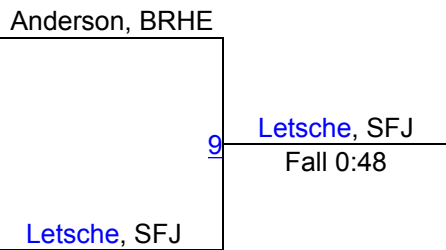

1ST

Cierra Strand, BROO, 11-4, 12

2ND

Saphera Reid, SFJ, 2-16, 9

3RD

Kingsbury County Invitational-Girls

145

Round 1

Round 2

Round 3

Johanna Steinlicht, BROO, 16-0, 11
1ST

Jaidynn Giedd, KC, 12-6, 7
2ND

Kingsbury County Invitational-Girls

152/165

Round 1

Round 2

Round 3

WRESTLERS

Cecilia Anderson, BRHE, 2-7, 11

Macie Letsche, SFJ, 1-1, 8

Maizy Mathis, BROO, 10-1, 12

Maizy Mathis, BROO, 10-1, 12

1ST

Macie Letsche, SFJ, 1-1, 8