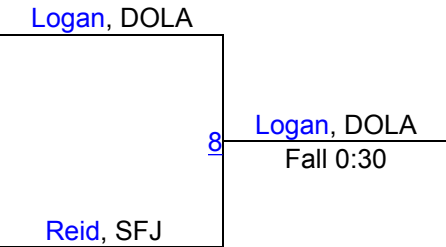

Rachel Dagel, SFR, 10-9, 11

2ND

Olivia Kolbrek, SFW, 18-9, 10

3RD

Ramsie Hinricher, BROO, 10-10, 8

4TH

Kingsbury County Invitational-Girls

132/138

Round 1

Round 2

Round 3

WRESTLERS

Kyla Logan, DOLA, 10-8, 11

Saphera Reid, SFJ, 2-16, 9

Cierra Strand, BROO, 11-4, 12

Kyla Logan, DOLA, 10-8, 11