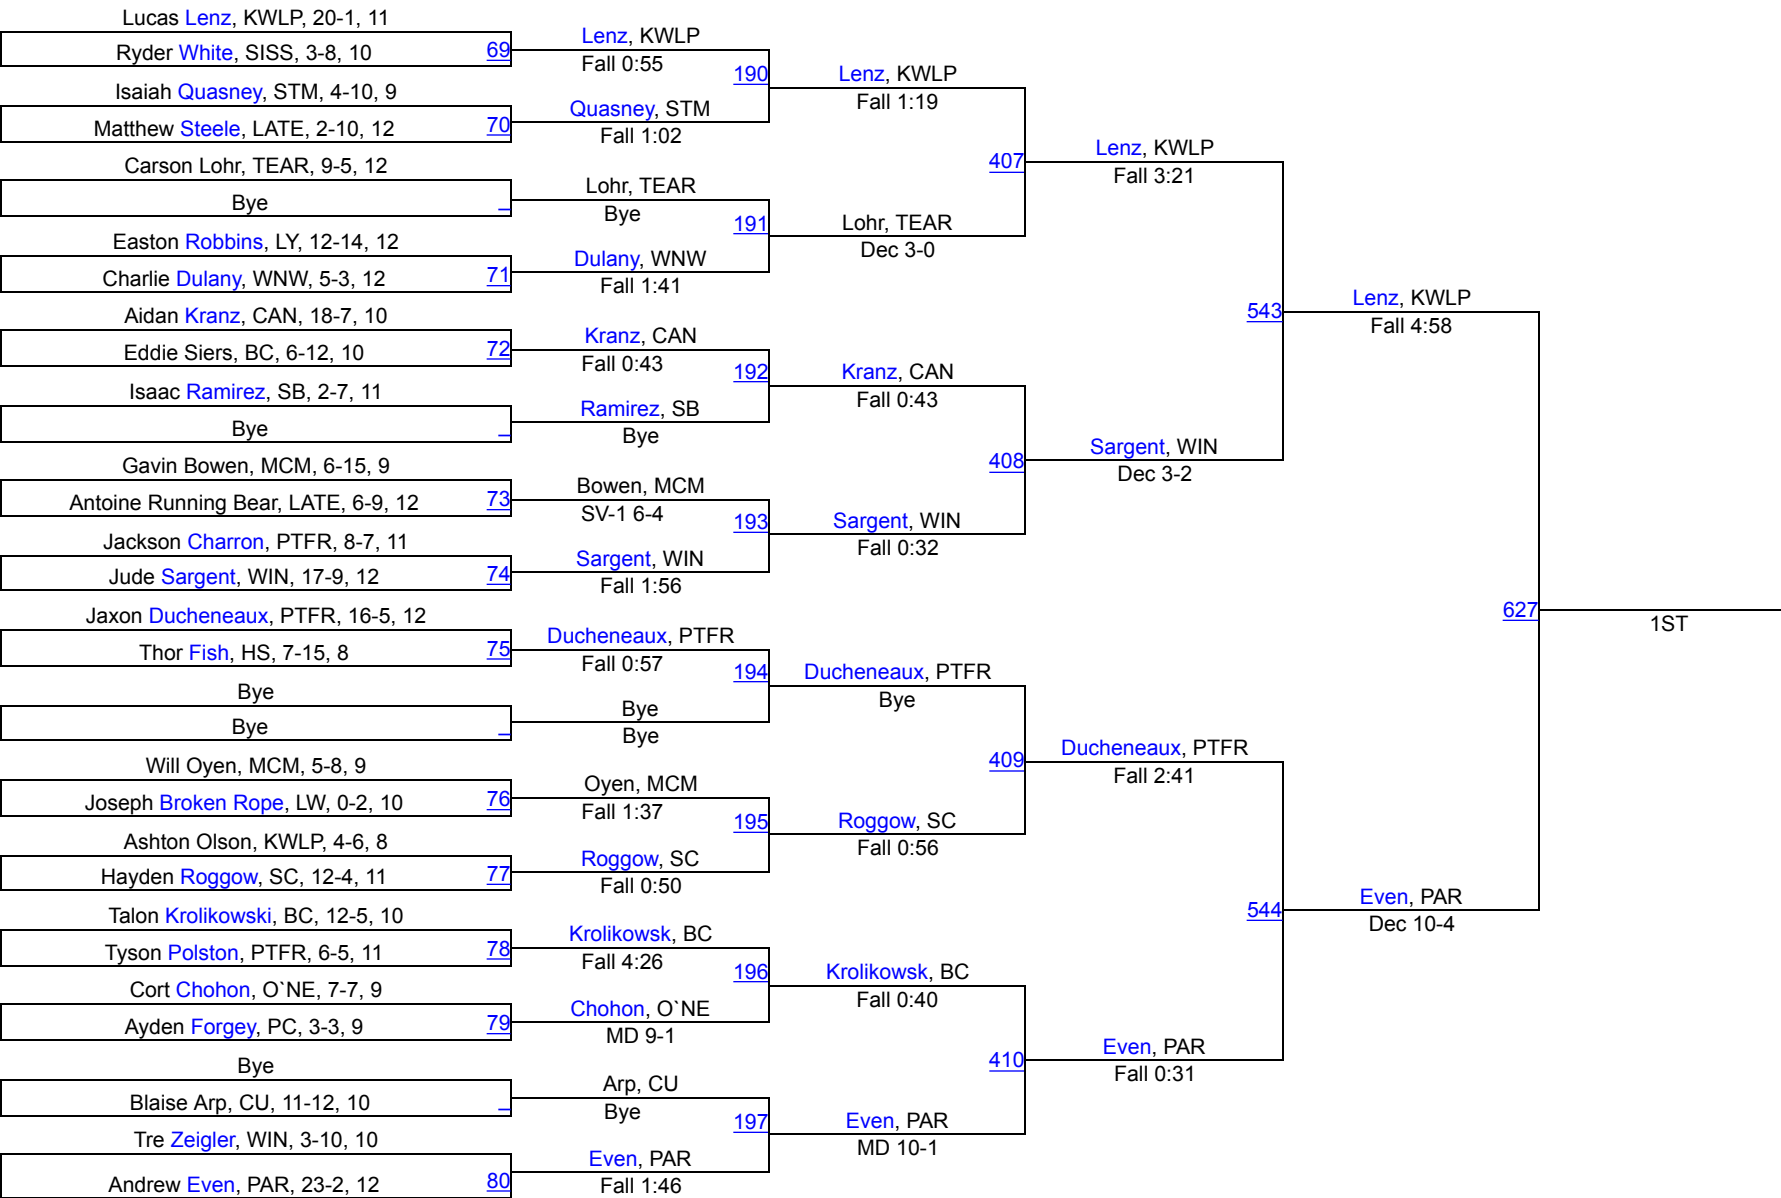

2024 Mid Dakota Monster

157