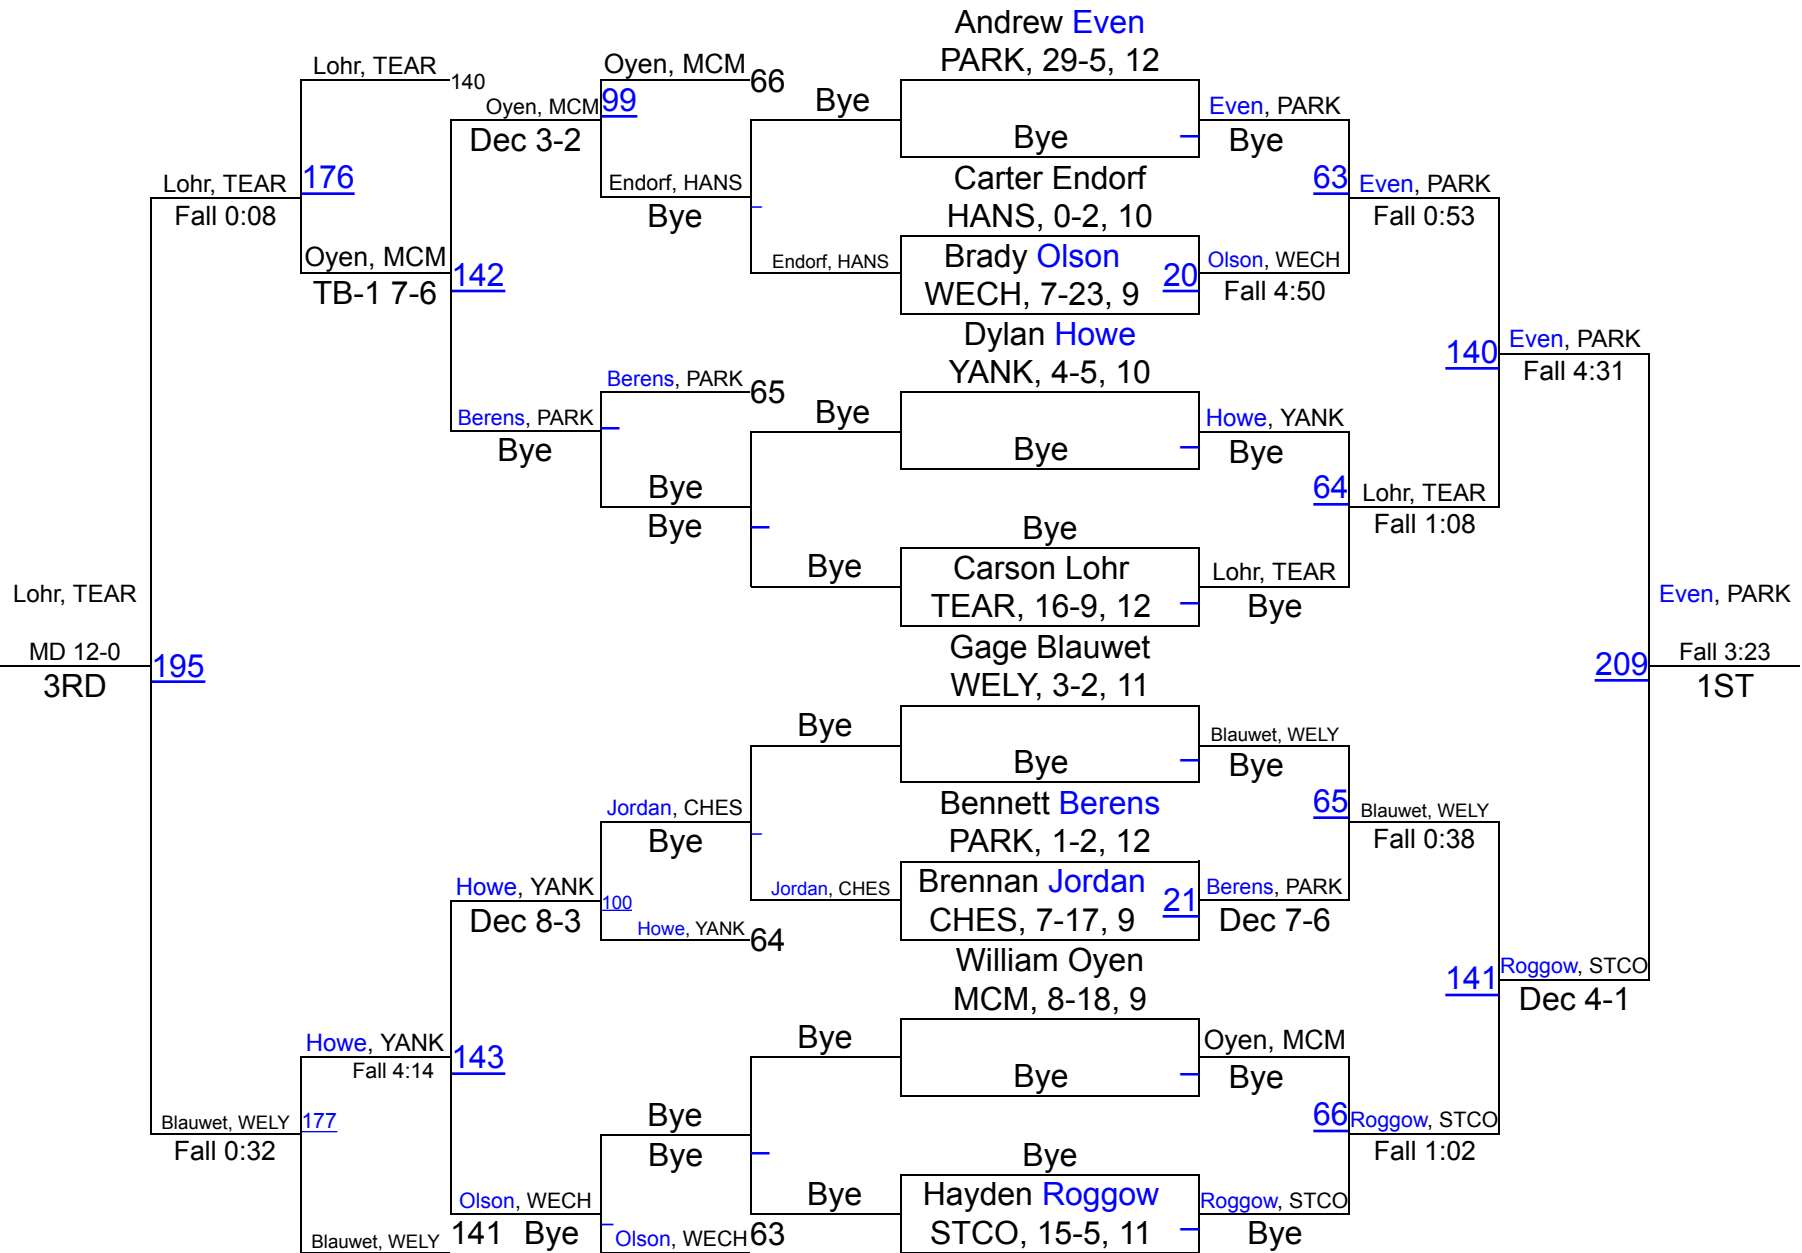

2024 Parker Invitational

157 Parker Wrestling Alumni