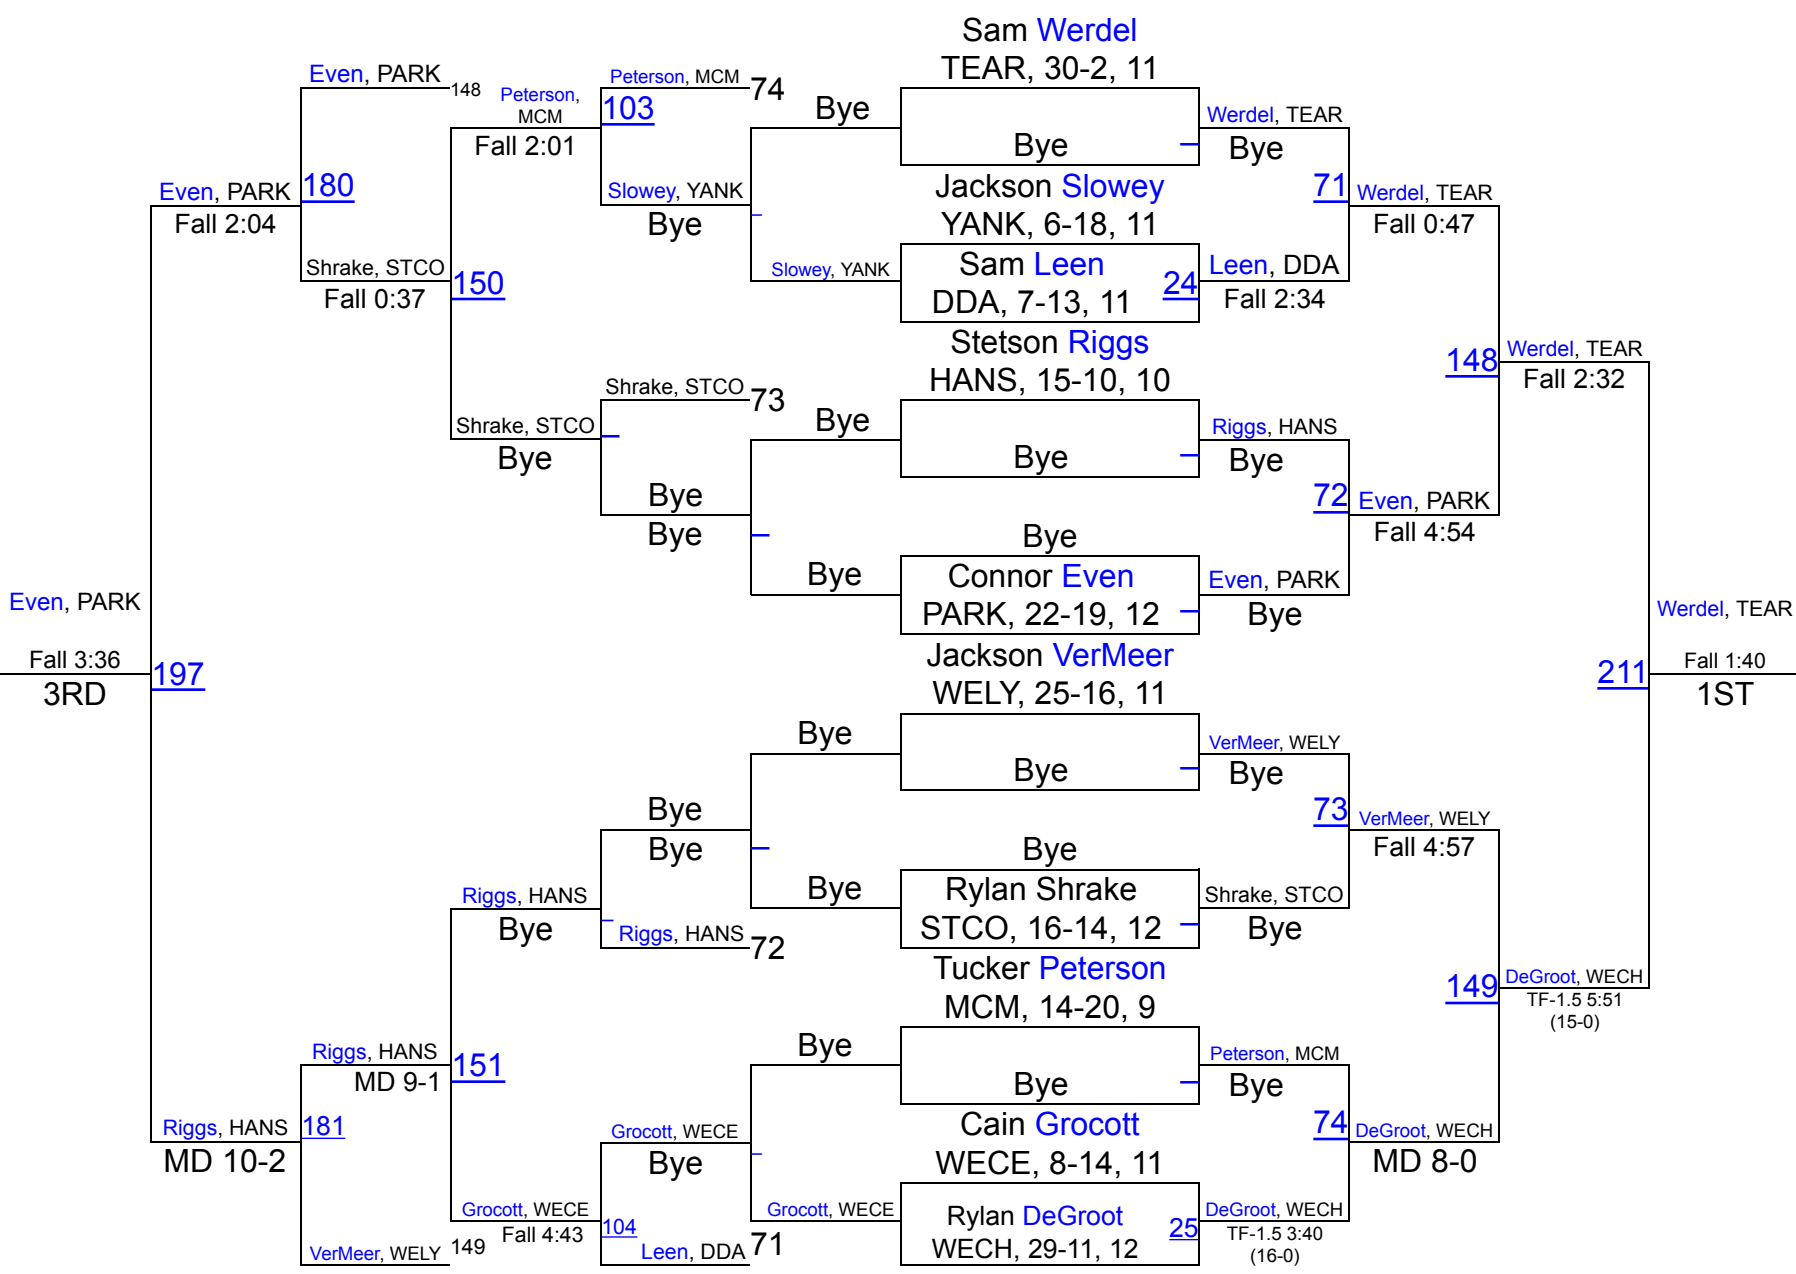

2024 Parker Invitational

175 Beils Hoof Care