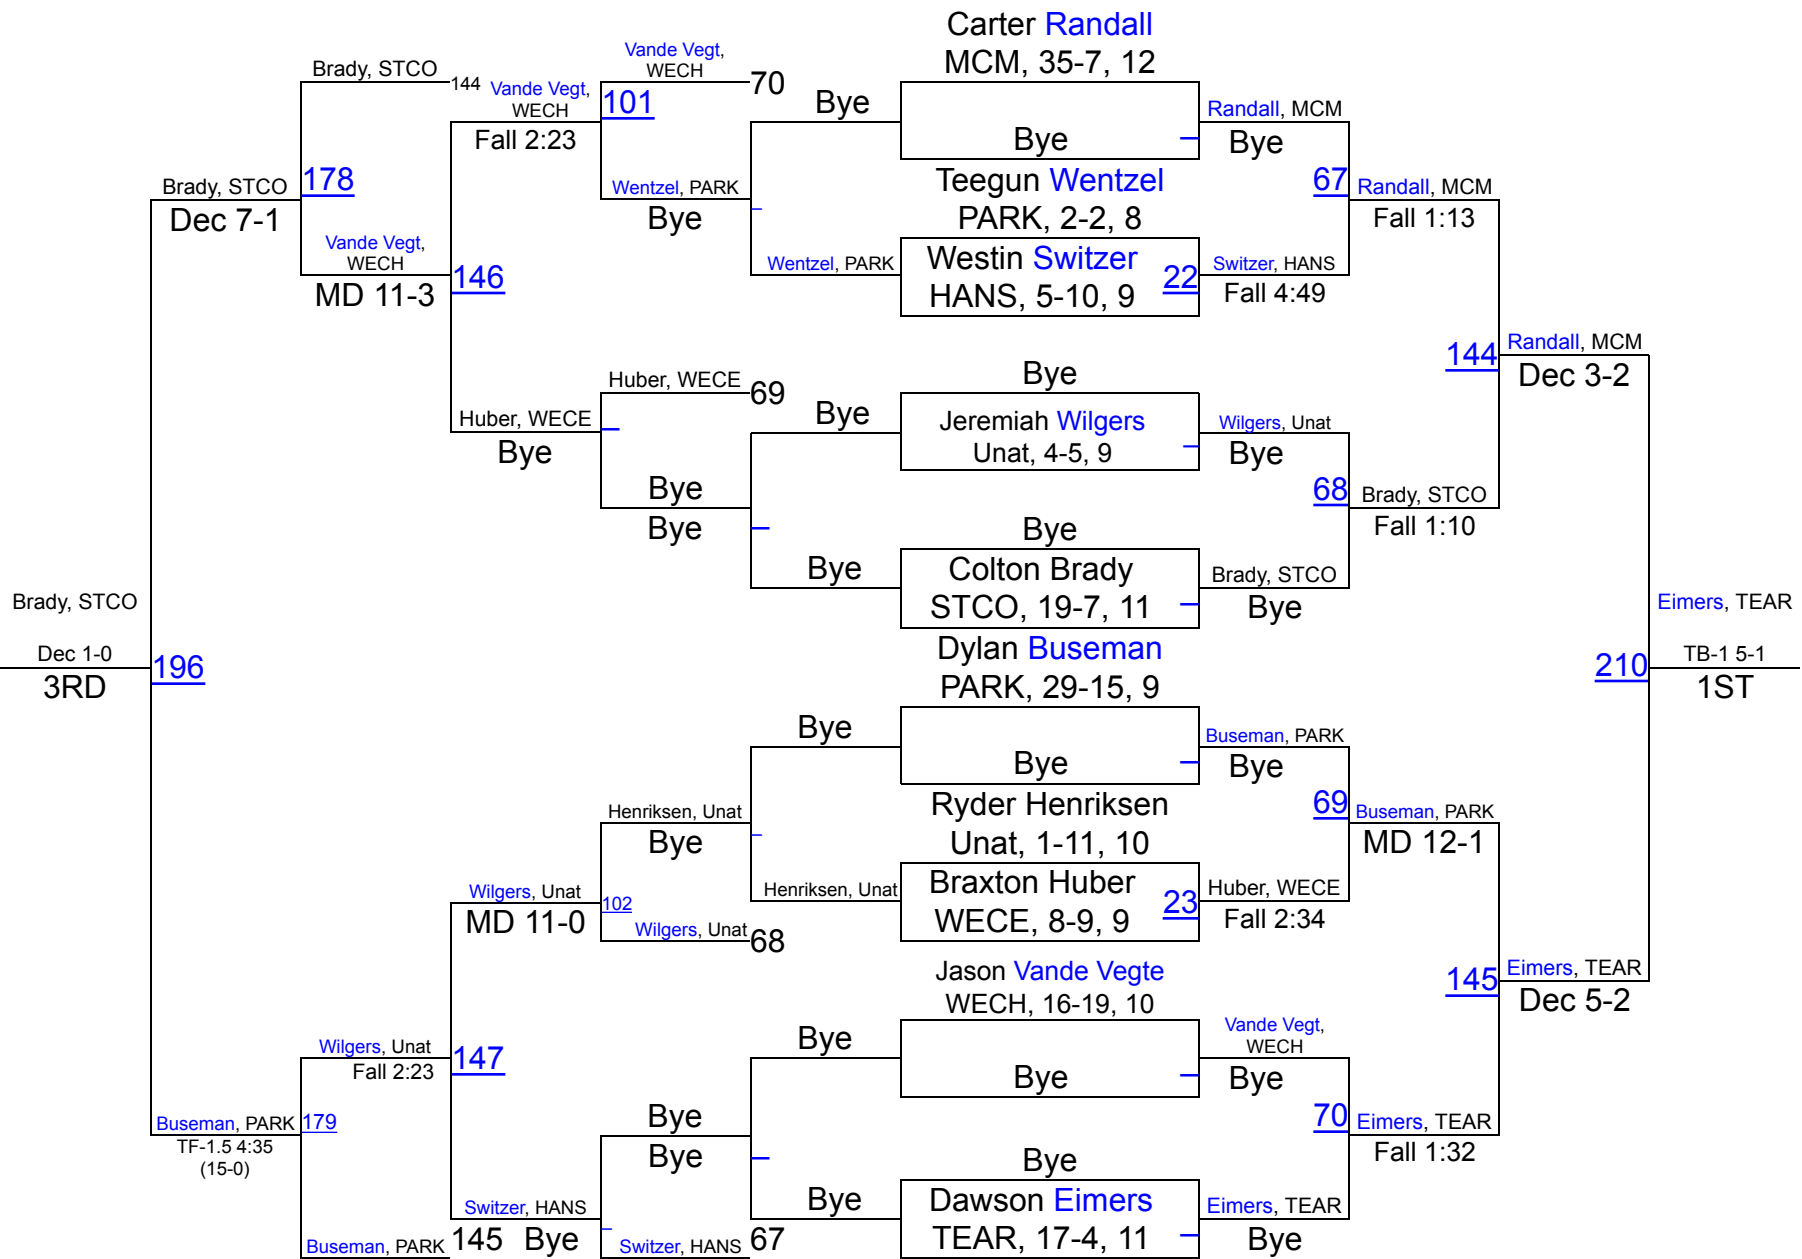

2024 Parker Invitational

165 Kettwig Electric