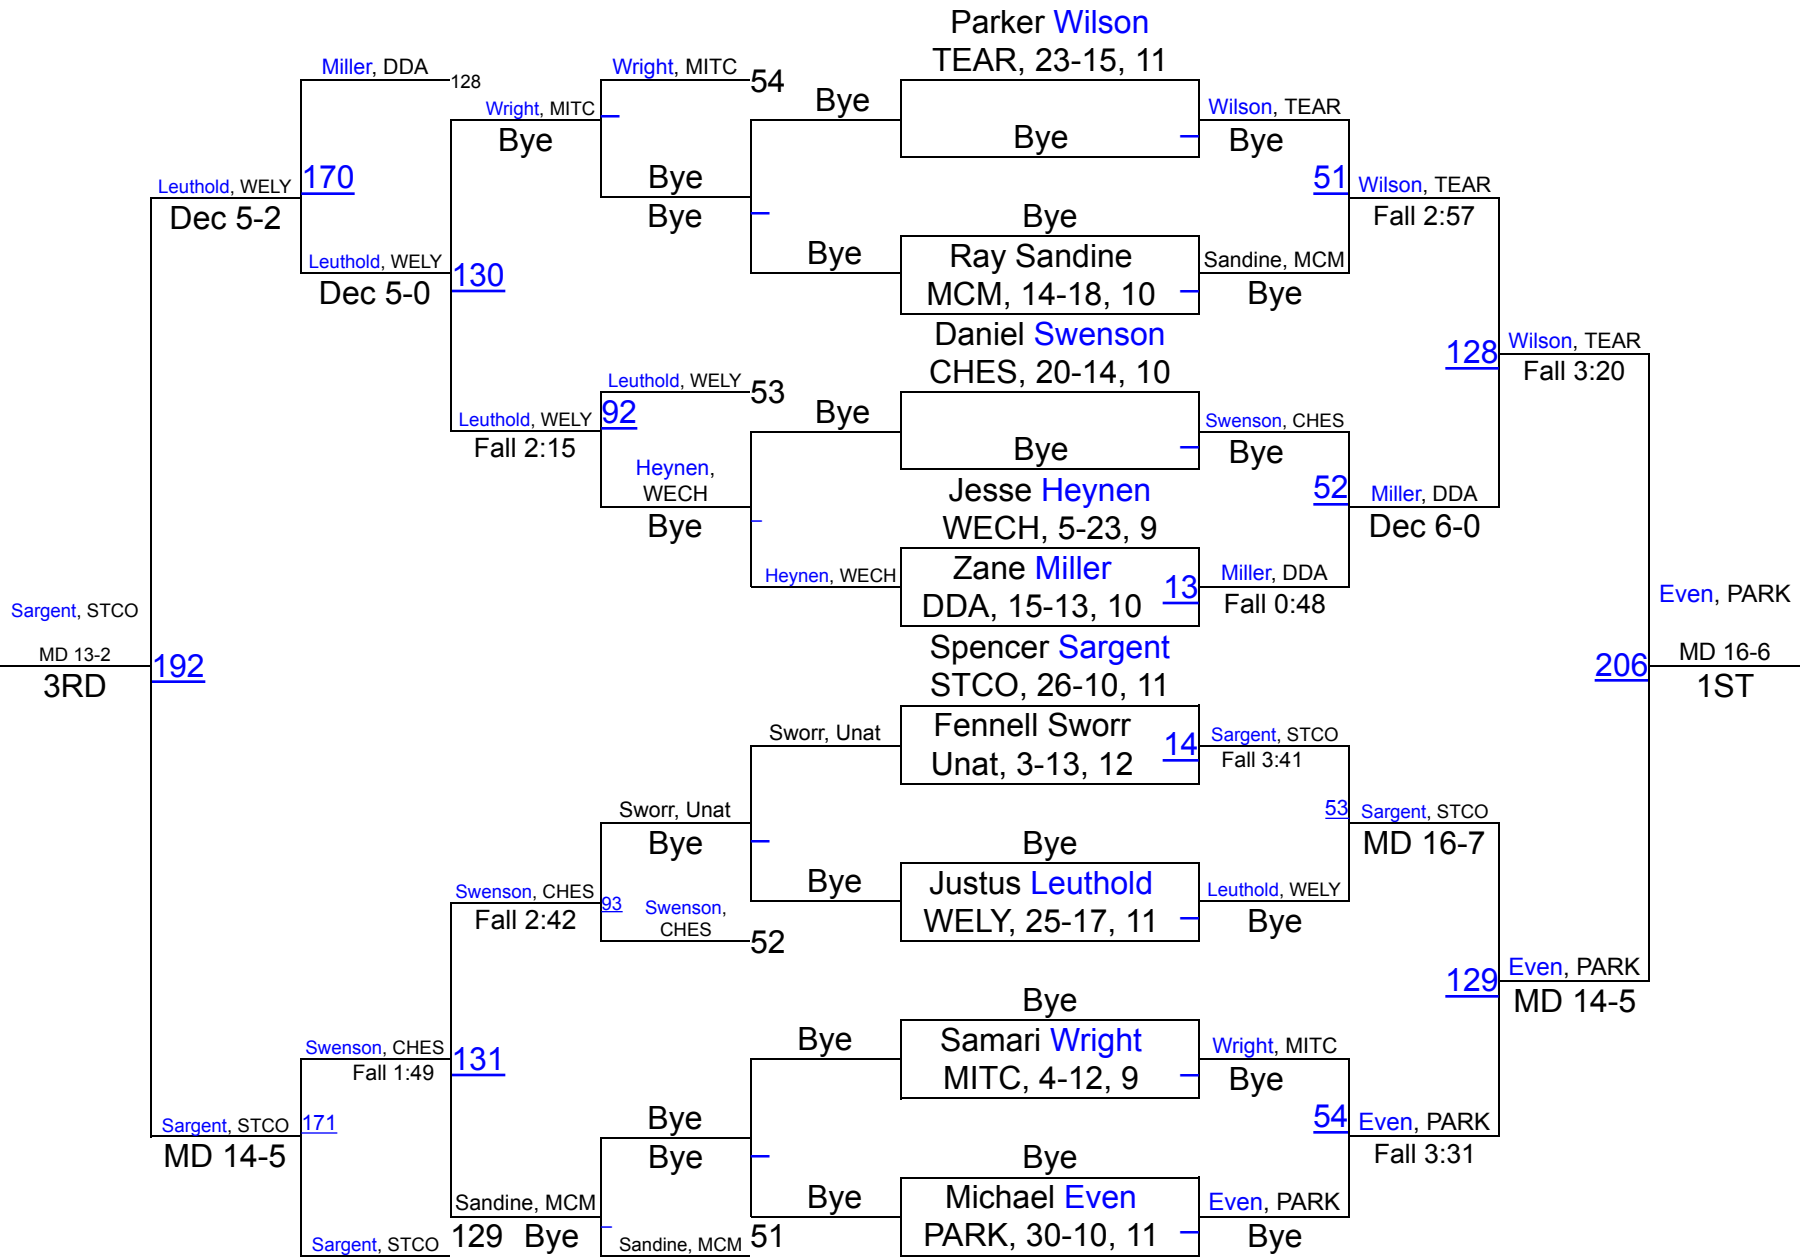

2024 Parker Invitational

138 Parker Ford