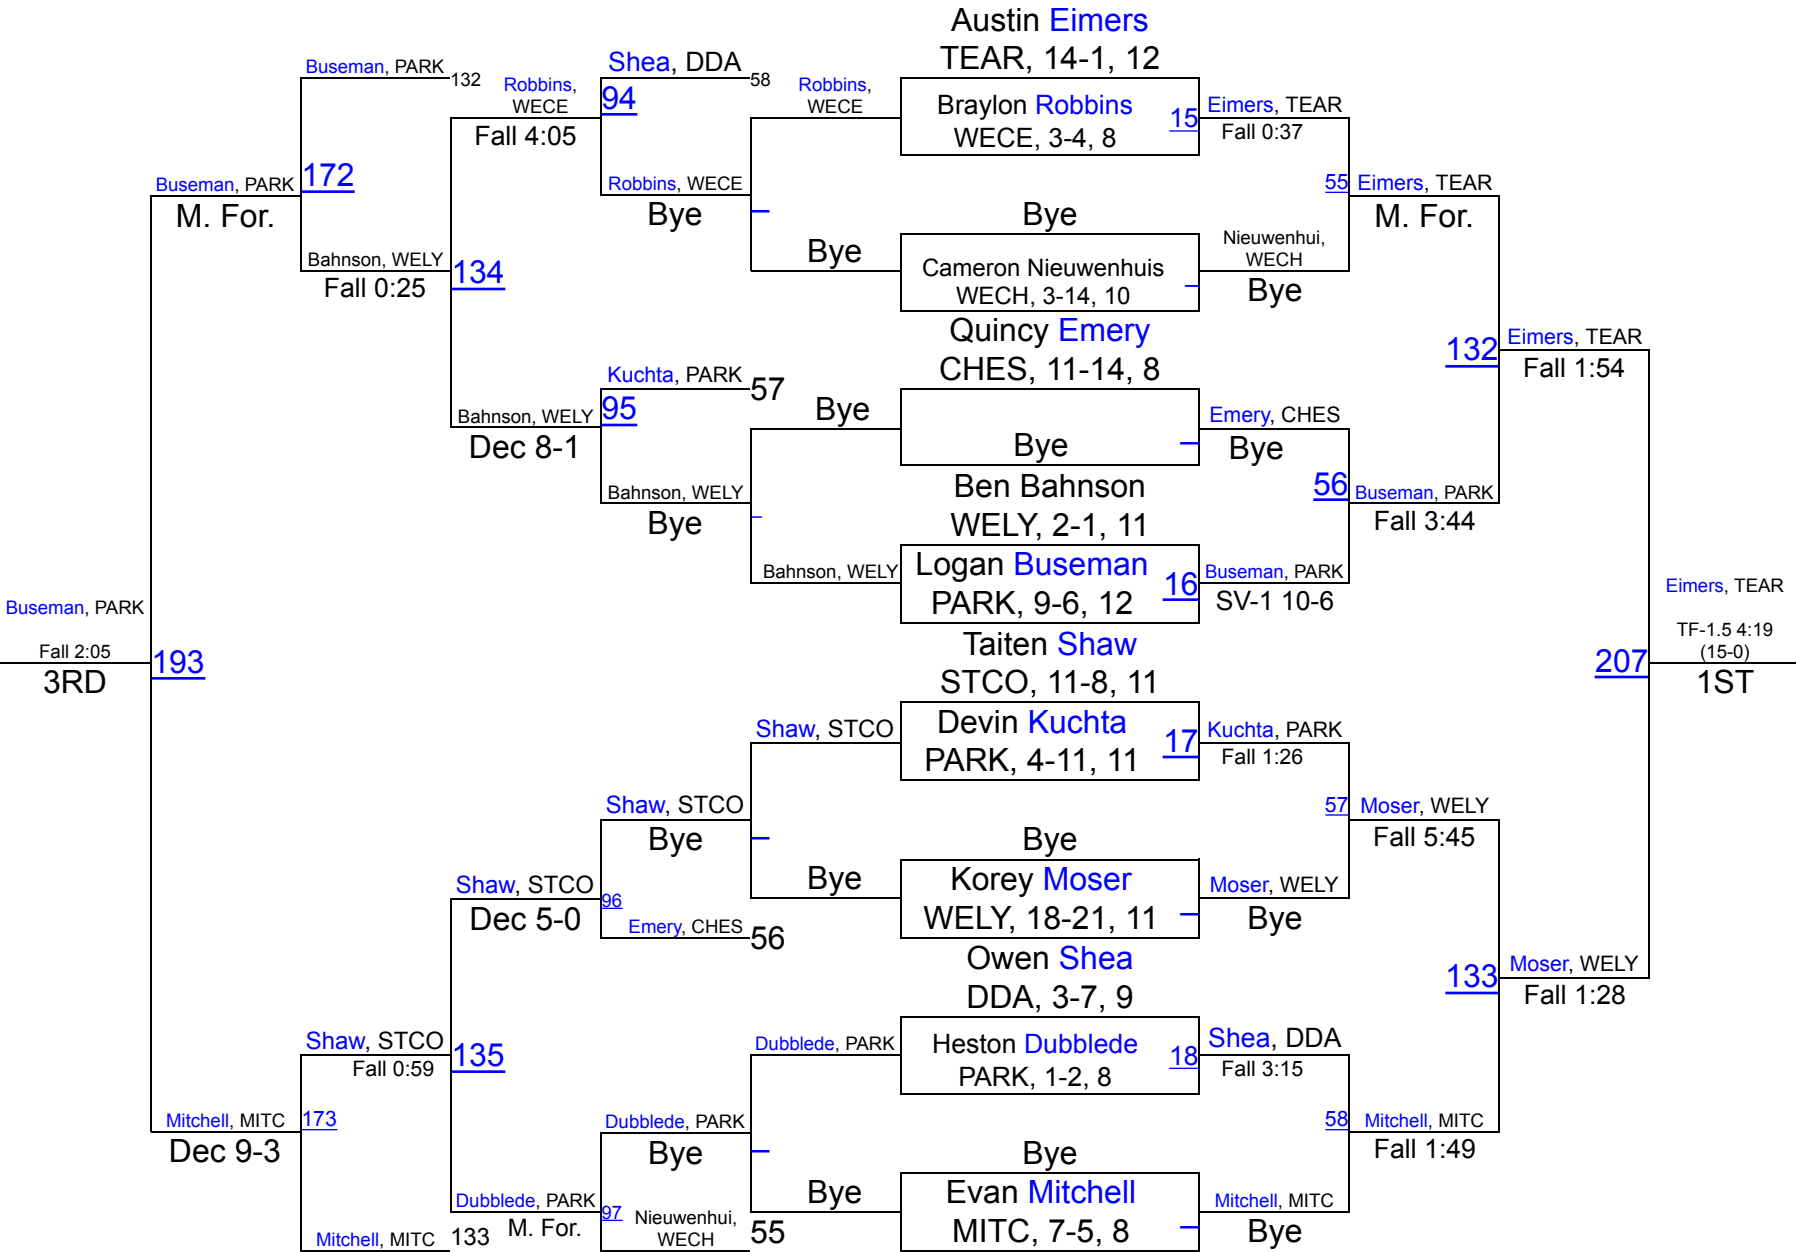

2024 Parker Invitational

144 Dakota Moving