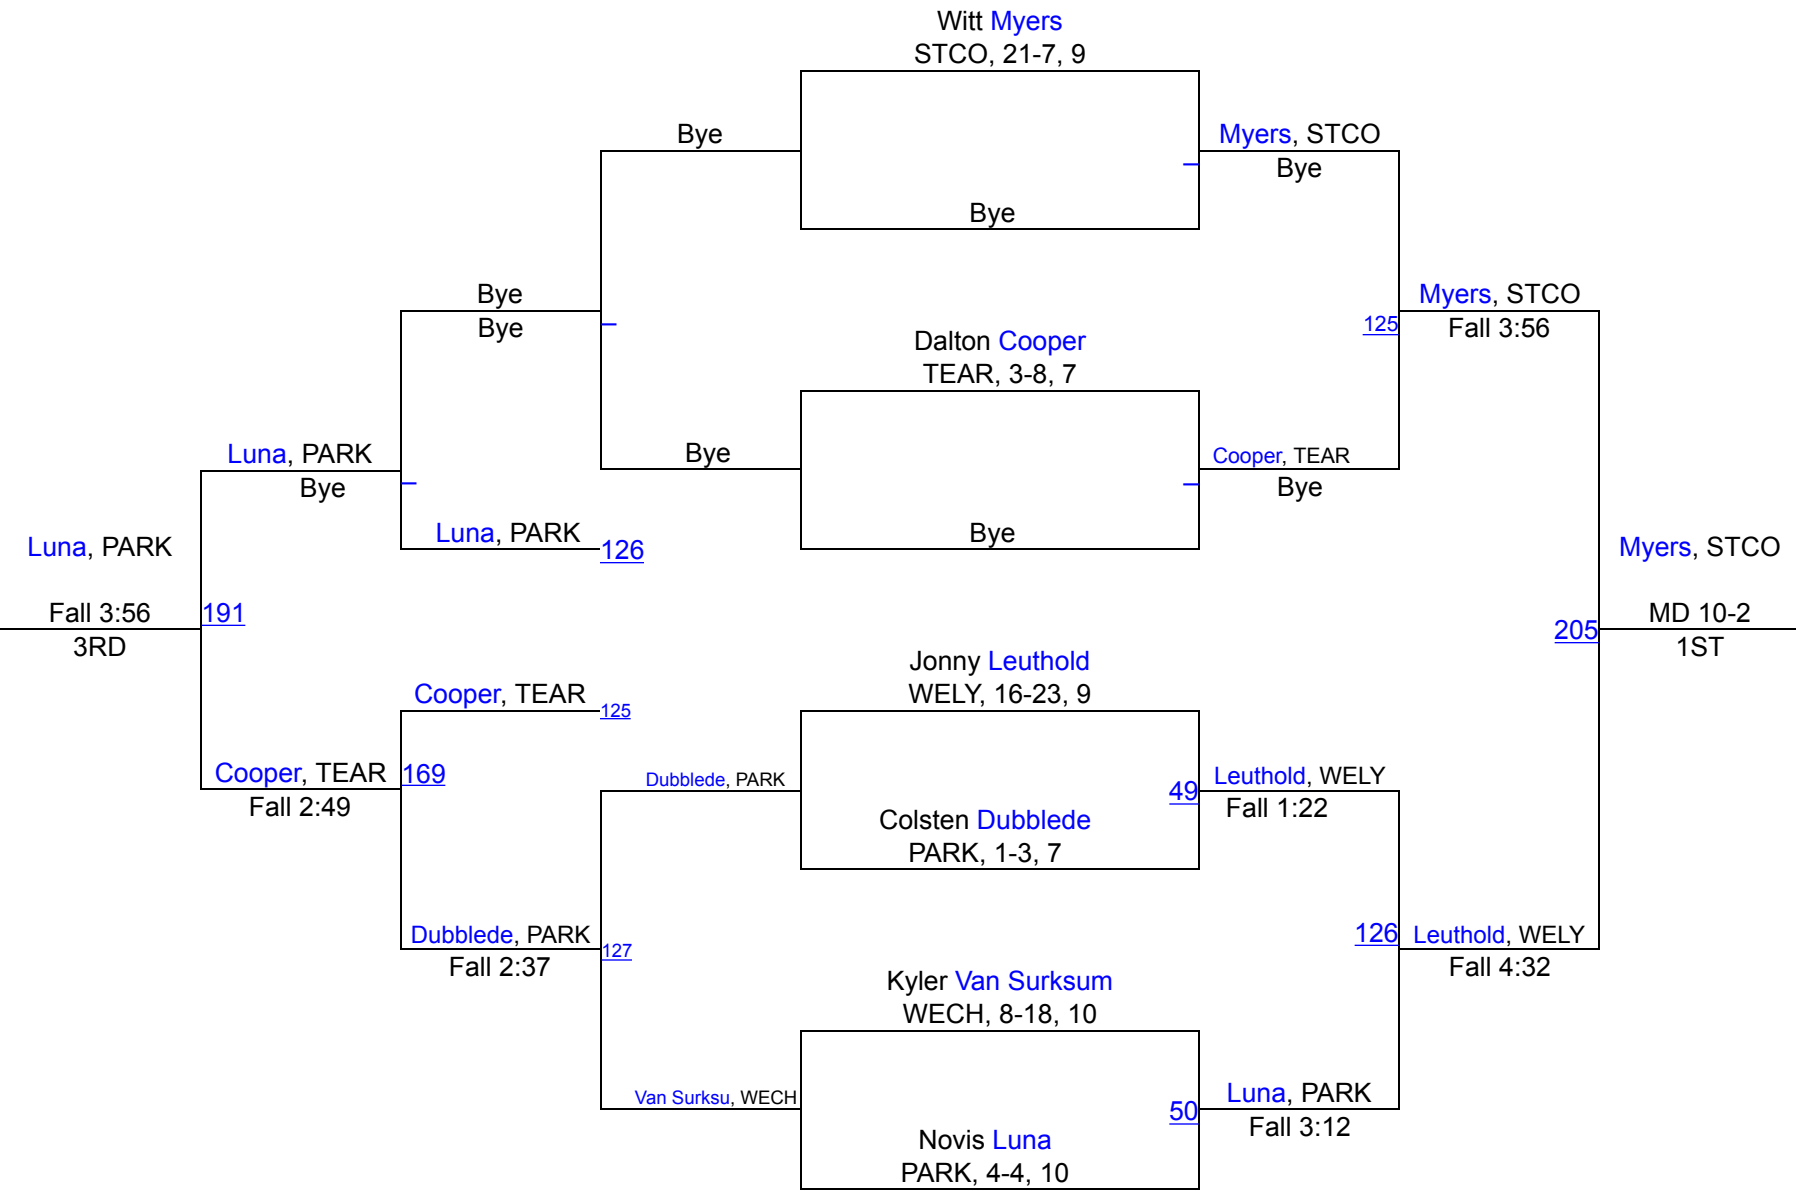

2024 Parker Invitational

132 State Farm-Mark Kasten