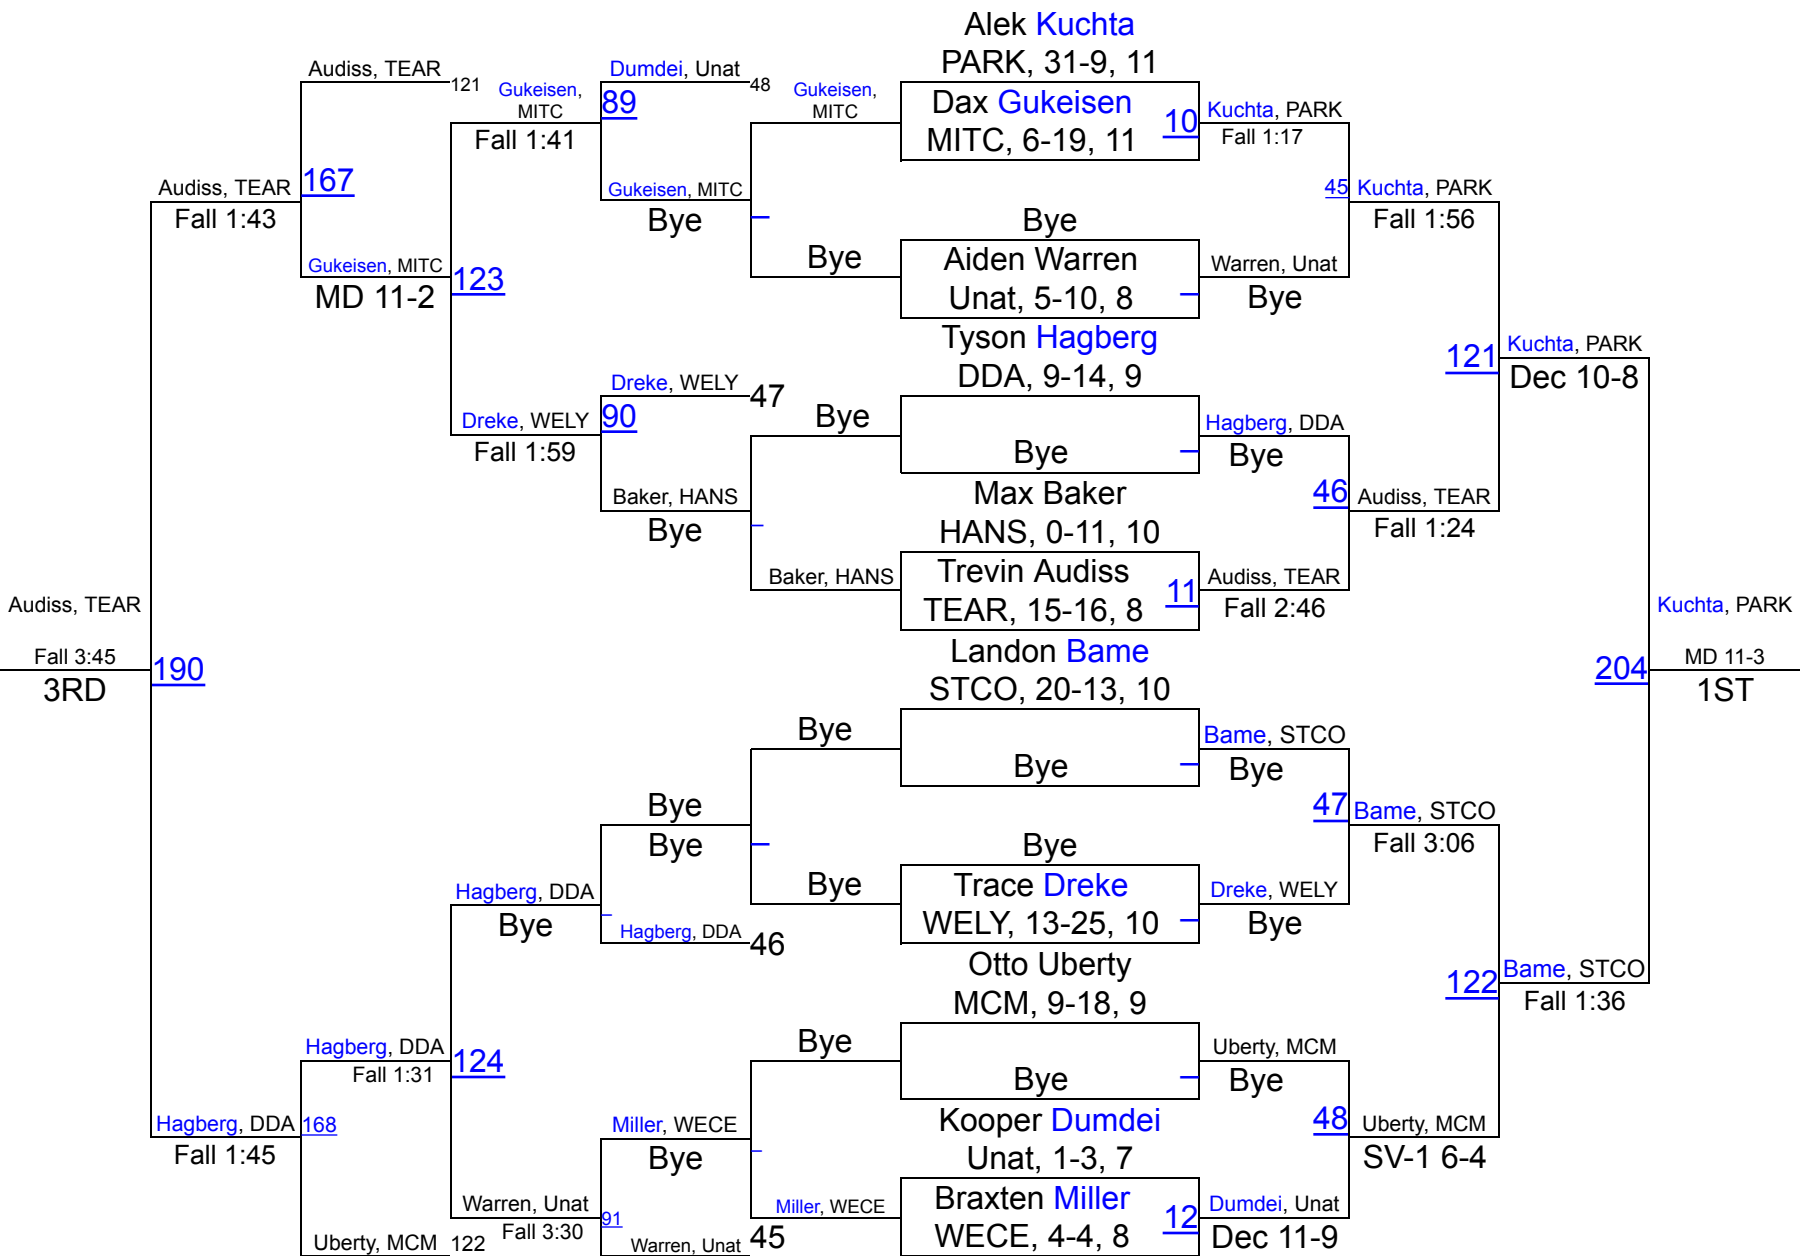

2024 Parker Invitational

126 Dakota Moving