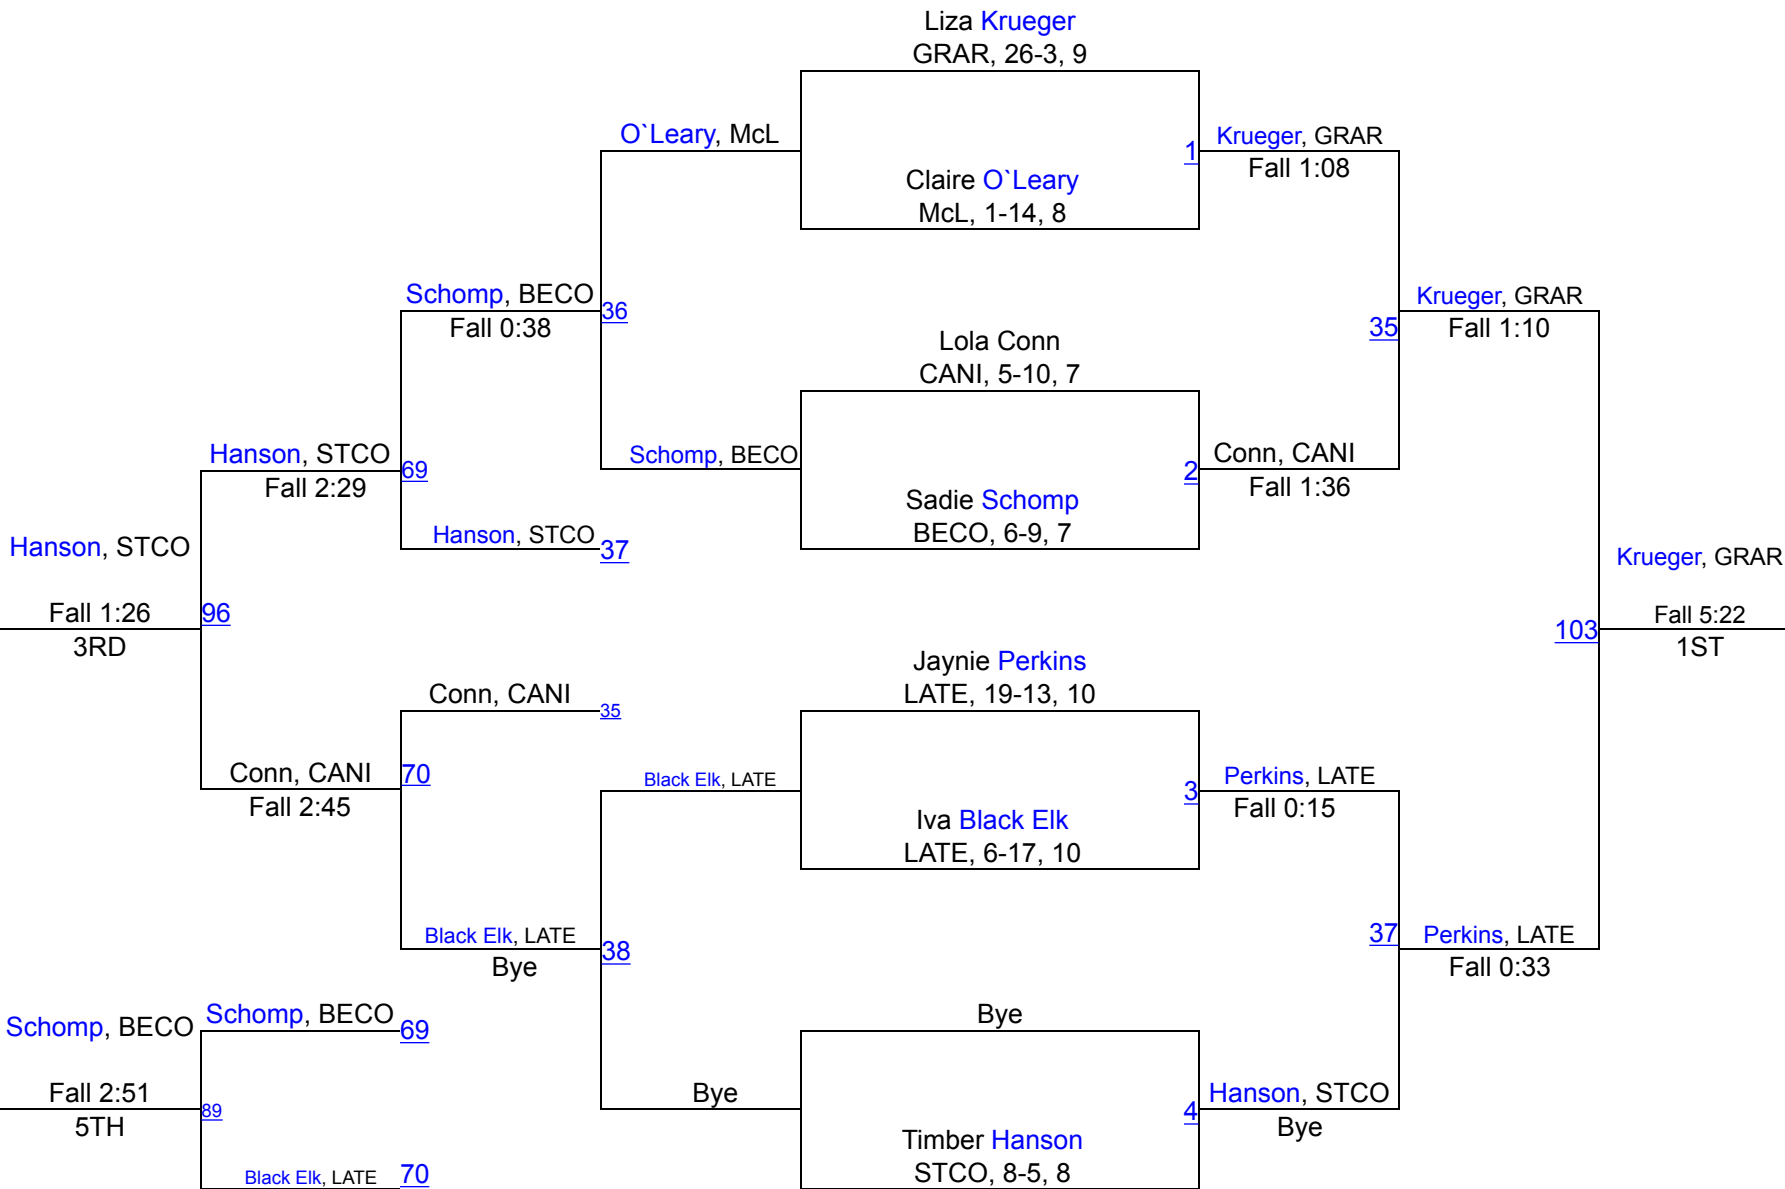

Big Dakota Conference 2024-Girls

100

Big Dakota Conference 2024-Girls

114

Round 1

Round 2

Round 3

WRESTLERS

Alicen Elk, LIWO, 5-15, 9

Bailey Yost, WSWW, 2-4, 11

Zoey Donovan, CHAM, 3-9, 8

Bailey Yost, WSWW, 2-4, 11

1ST

Zoey Donovan, CHAM, 3-9, 8

2ND

Alicen Elk, LIWO, 5-15, 9

3RD

Big Dakota Conference 2024-Girls

120

Big Dakota Conference 2024-Girls

126

Big Dakota Conference 2024-Girls

132

Big Dakota Conference 2024-Girls