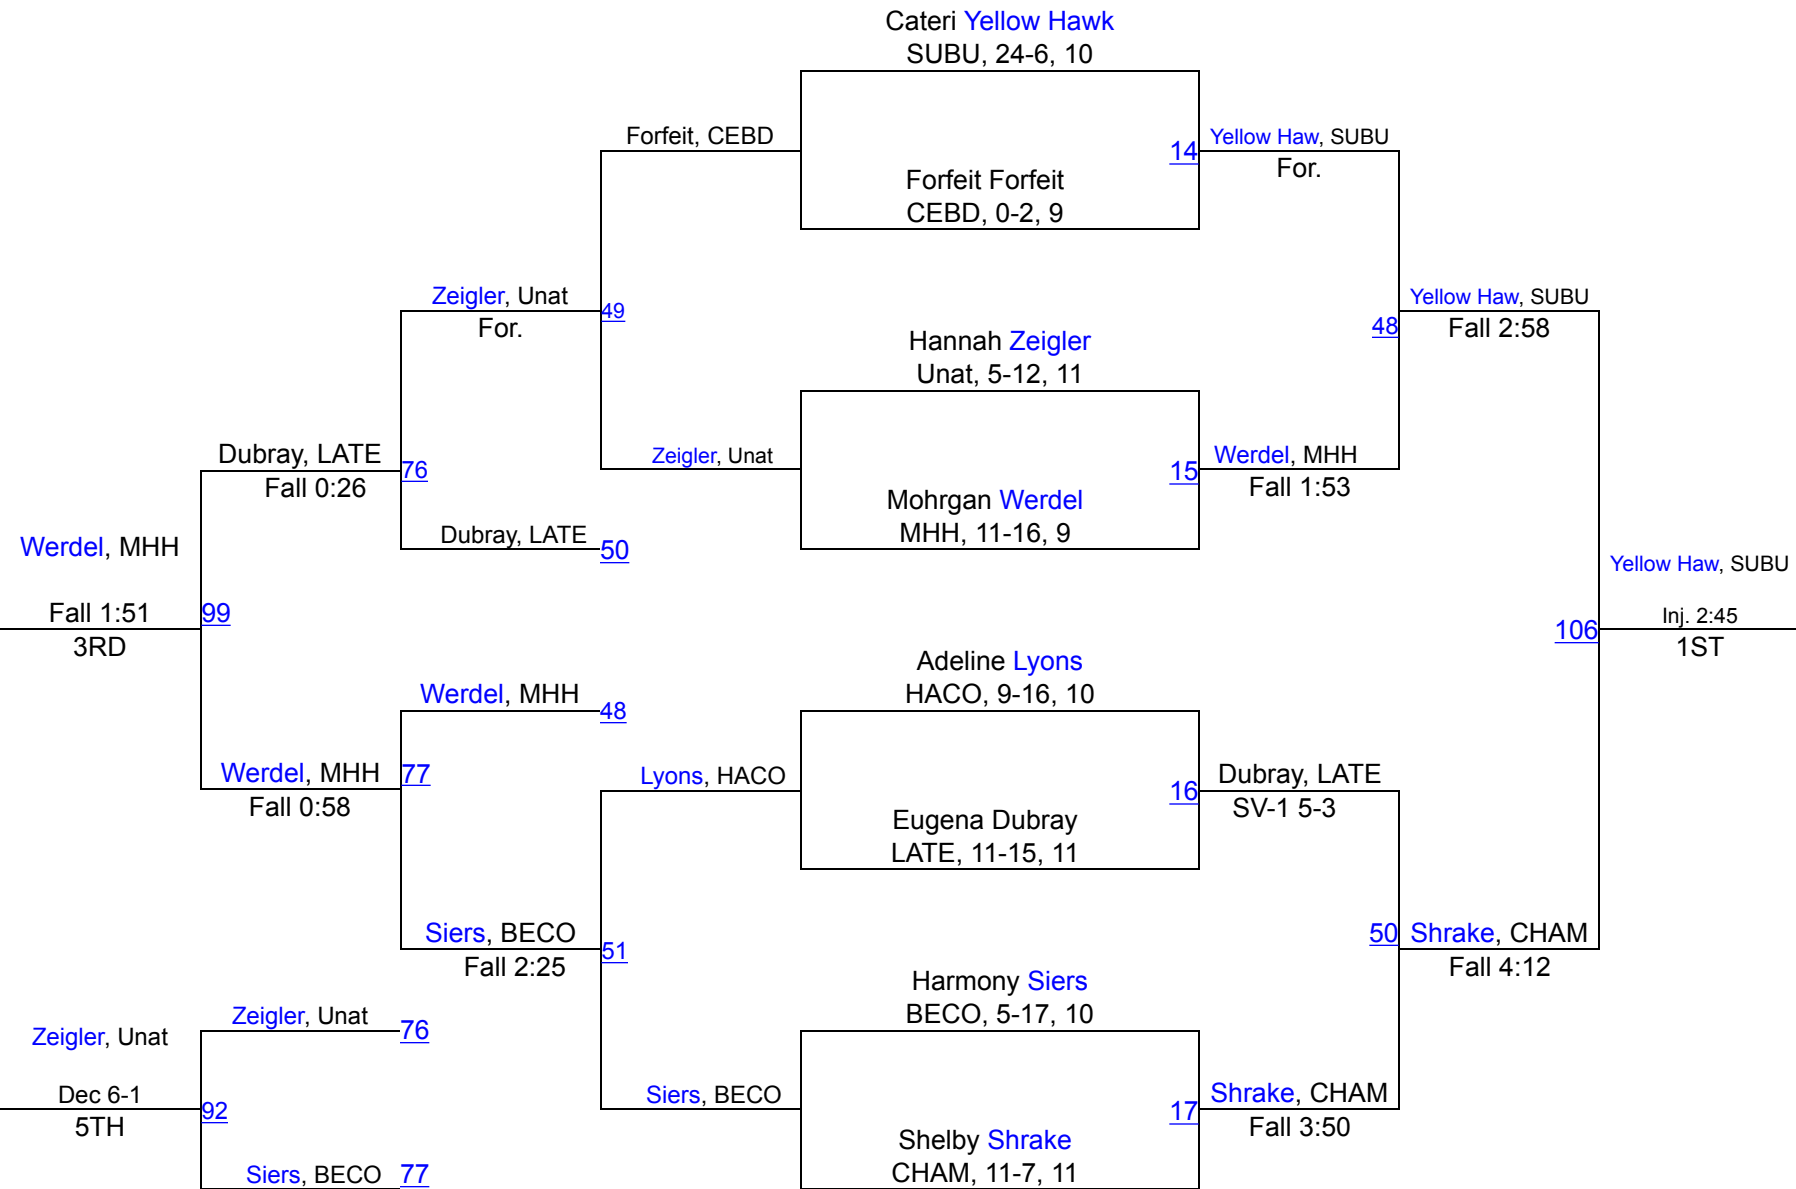

Big Dakota Conference 2024-Girls

100

Big Dakota Conference 2024-Girls

114

Round 1

Round 2

Round 3

WRESTLERS

3RD

Big Dakota Conference 2024-Girls

120

Big Dakota Conference 2024-Girls

126

Big Dakota Conference 2024-Girls

132

Big Dakota Conference 2024-Girls

145

Big Dakota Conference 2024-Girls

152

Round 1

Moves Camp, LATE
 30 Moves Camp, LATE
 Forfeit, CRCR For.

Turbiville, HACO
 31 Turbiville, HACO
 May, BECO TF-1.5 4:23 (16-0)

Round 2

Moves Camp, LATE
 64 Moves Camp, LATE
 May, BECO Fall 2:00