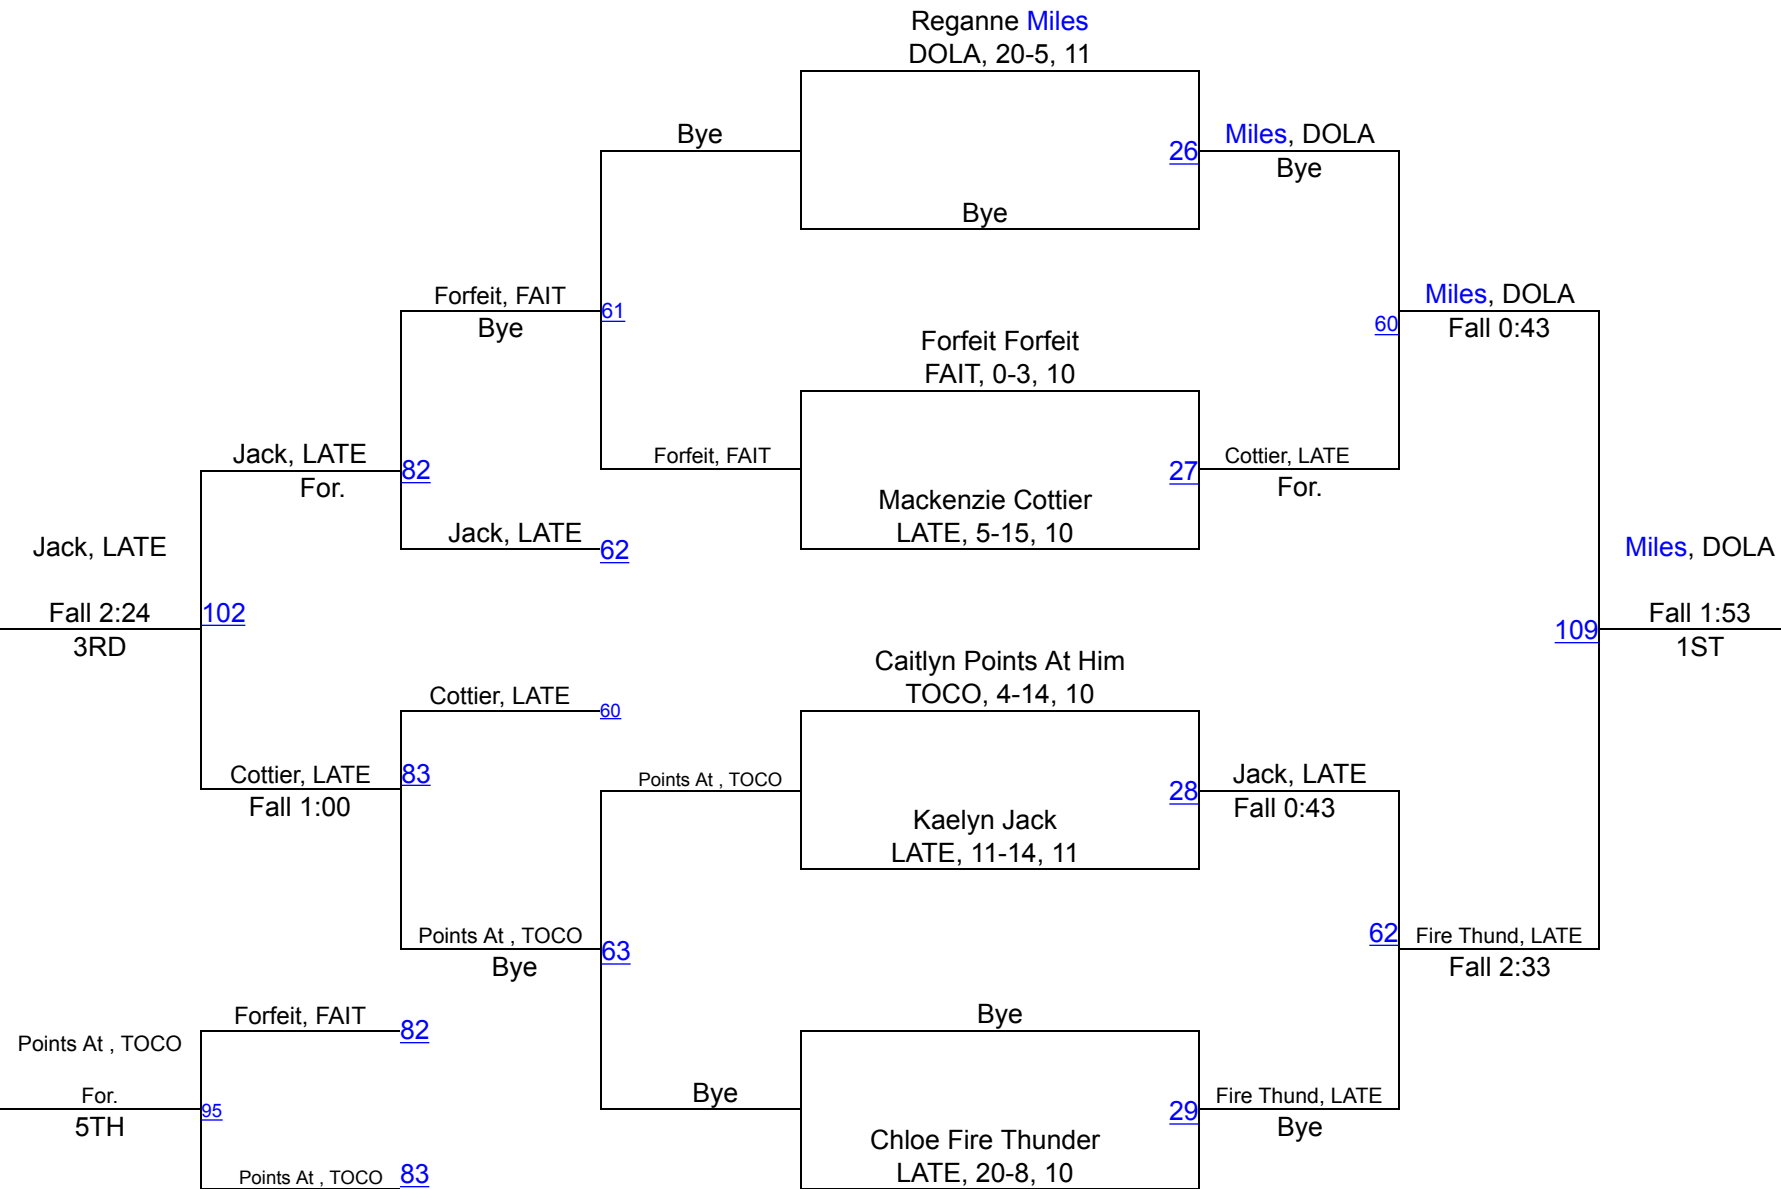

Big Dakota Conference 2024-Girls

100

Big Dakota Conference 2024-Girls

114

Round 1

Round 2

Round 3

WRESTLERS

3RD

Big Dakota Conference 2024-Girls

120

Big Dakota Conference 2024-Girls

126

Big Dakota Conference 2024-Girls

132

Big Dakota Conference 2024-Girls

145

Big Dakota Conference 2024-Girls

152

Round 1

Moves Camp, LATE
 30 Moves Camp, LATE
 Forfeit, CRCR For.

Turbiville, HACO
 31 Turbiville, HACO
 May, BECO TF-1.5 4:23 (16-0)

Round 2

Moves Camp, LATE
 64 Moves Camp, LATE
 May, BECO Fall 2:00