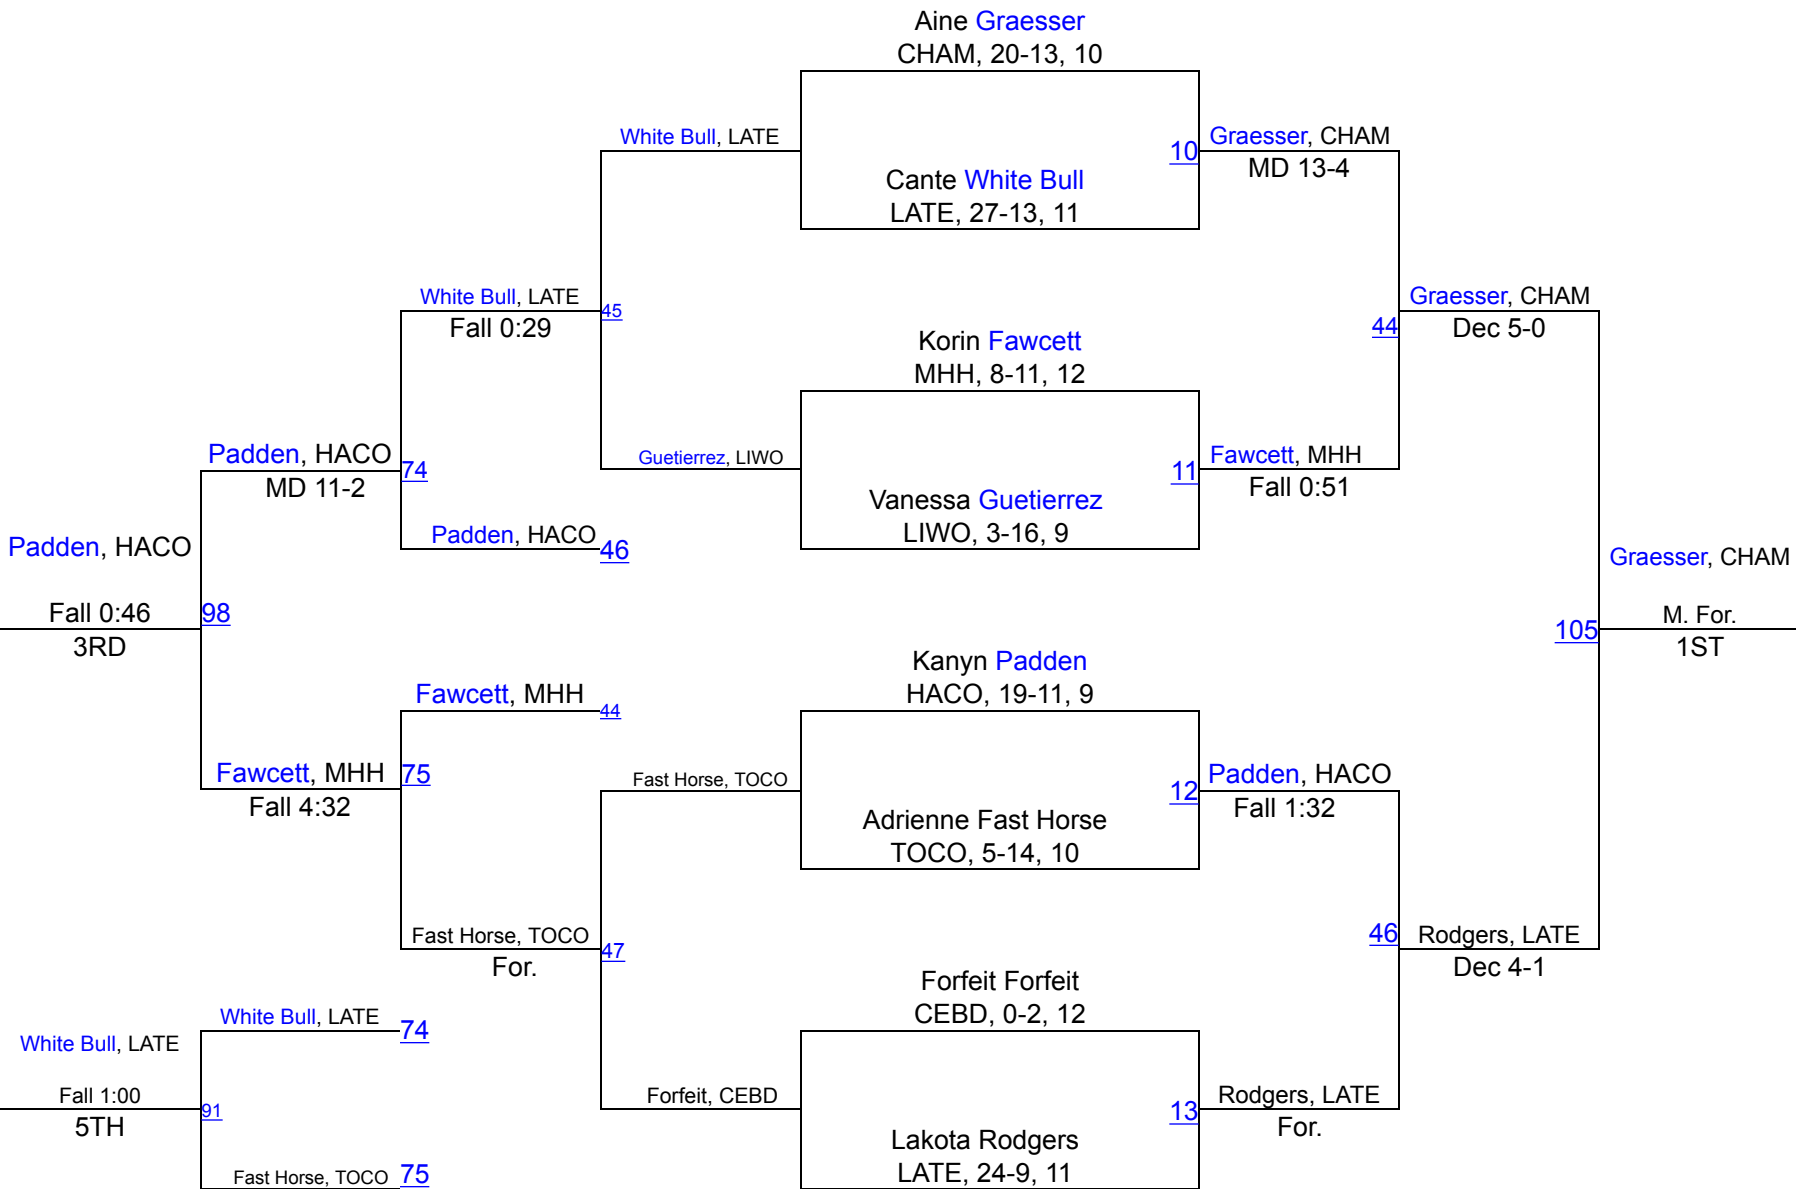

Big Dakota Conference 2024-Girls

100

Big Dakota Conference 2024-Girls

114

Round 1

Round 2

Round 3

WRESTLERS

Alicen Elk, LIWO, 5-15, 9

Bailey Yost, WSWW, 2-4, 11

Zoey Donovan, CHAM, 3-9, 8

Bailey Yost, WSWW, 2-4, 11

1ST

Zoey Donovan, CHAM, 3-9, 8

2ND

Alicen Elk, LIWO, 5-15, 9

3RD

Big Dakota Conference 2024-Girls

120

Big Dakota Conference 2024-Girls

126

Big Dakota Conference 2024-Girls

132

Big Dakota Conference 2024-Girls