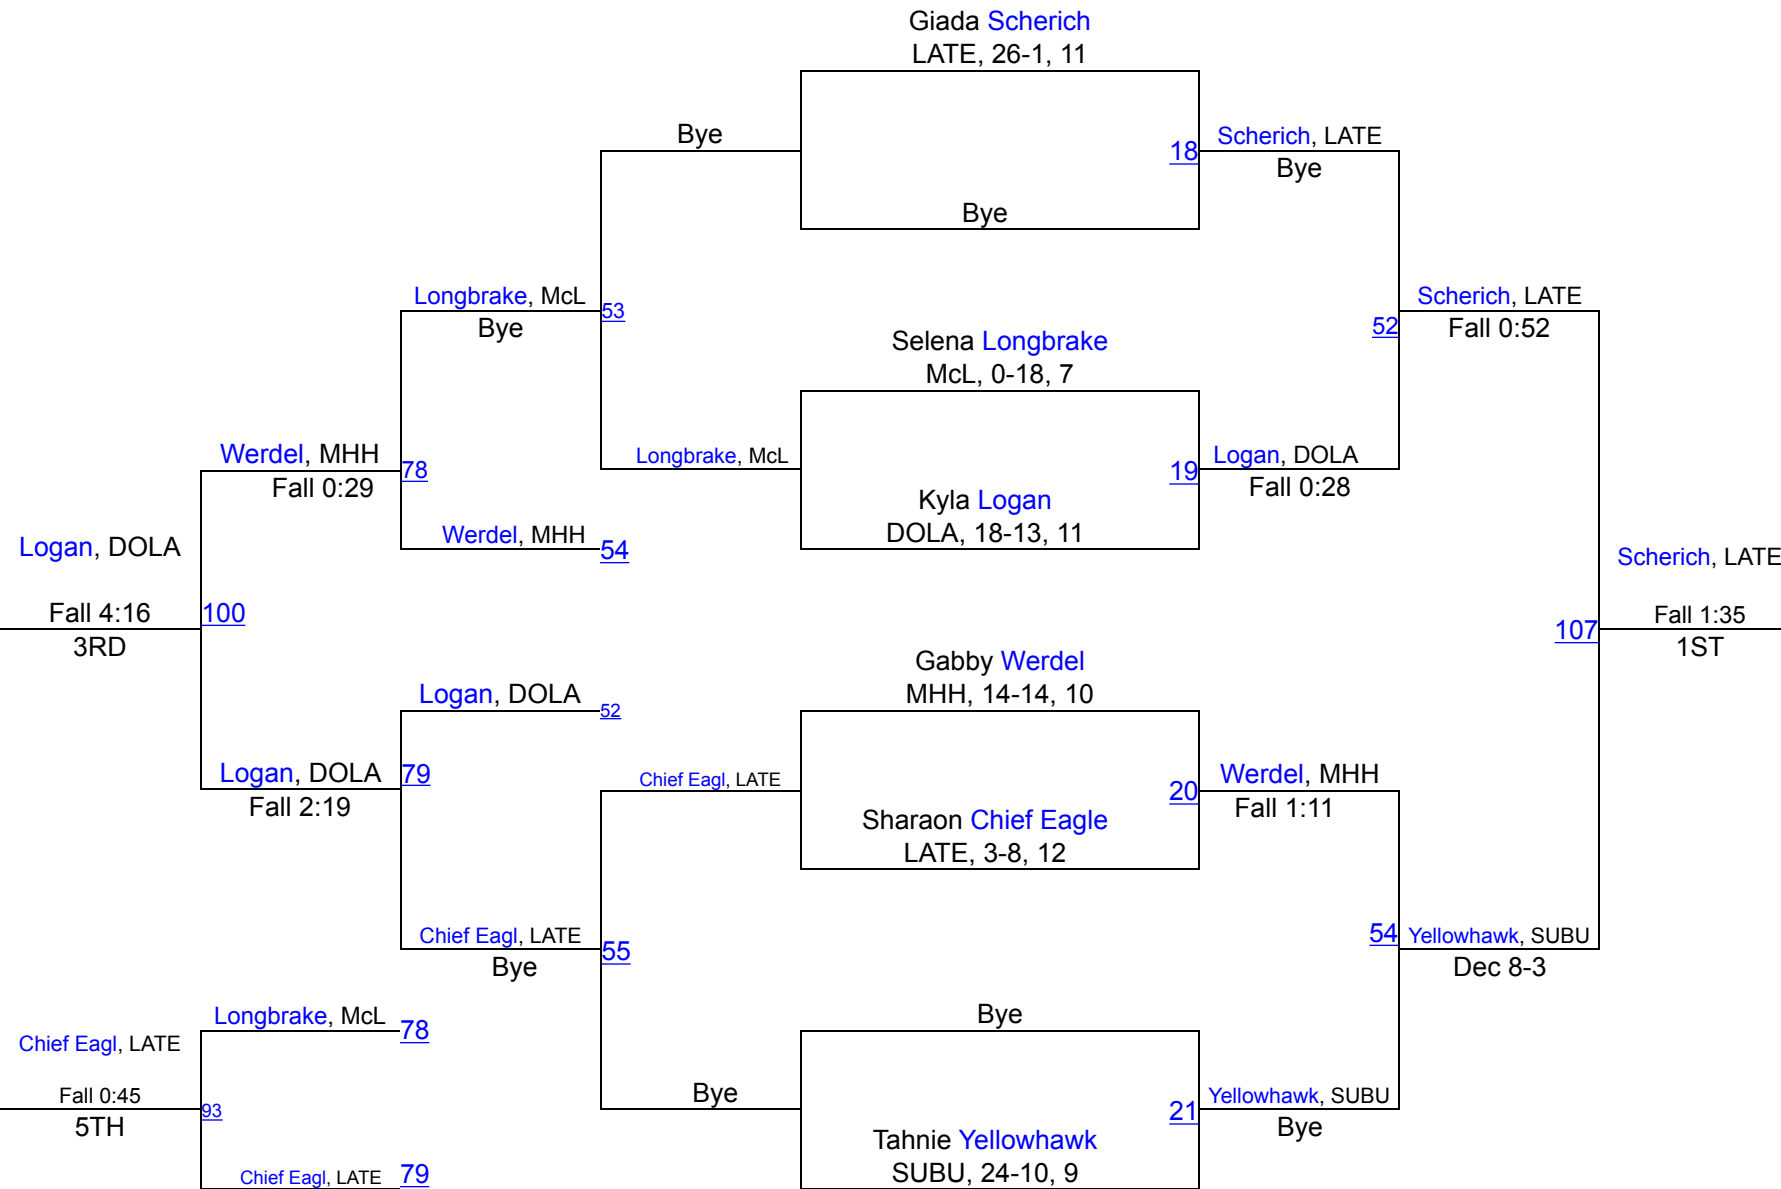

Big Dakota Conference 2024-Girls

100

Big Dakota Conference 2024-Girls

114

Round 1

Round 2

Round 3

WRESTLERS

3RD

Big Dakota Conference 2024-Girls

120

Big Dakota Conference 2024-Girls

126

Big Dakota Conference 2024-Girls

132

Big Dakota Conference 2024-Girls

145

Big Dakota Conference 2024-Girls

152

Round 1

Moves Camp, LATE
 30 Moves Camp, LATE
 Forfeit, CRCR For.

Turbiville, HACO
 31 Turbiville, HACO
 May, BECO TF-1.5 4:23 (16-0)

Round 2

Moves Camp, LATE
 64 Moves Camp, LATE
 May, BECO Fall 2:00