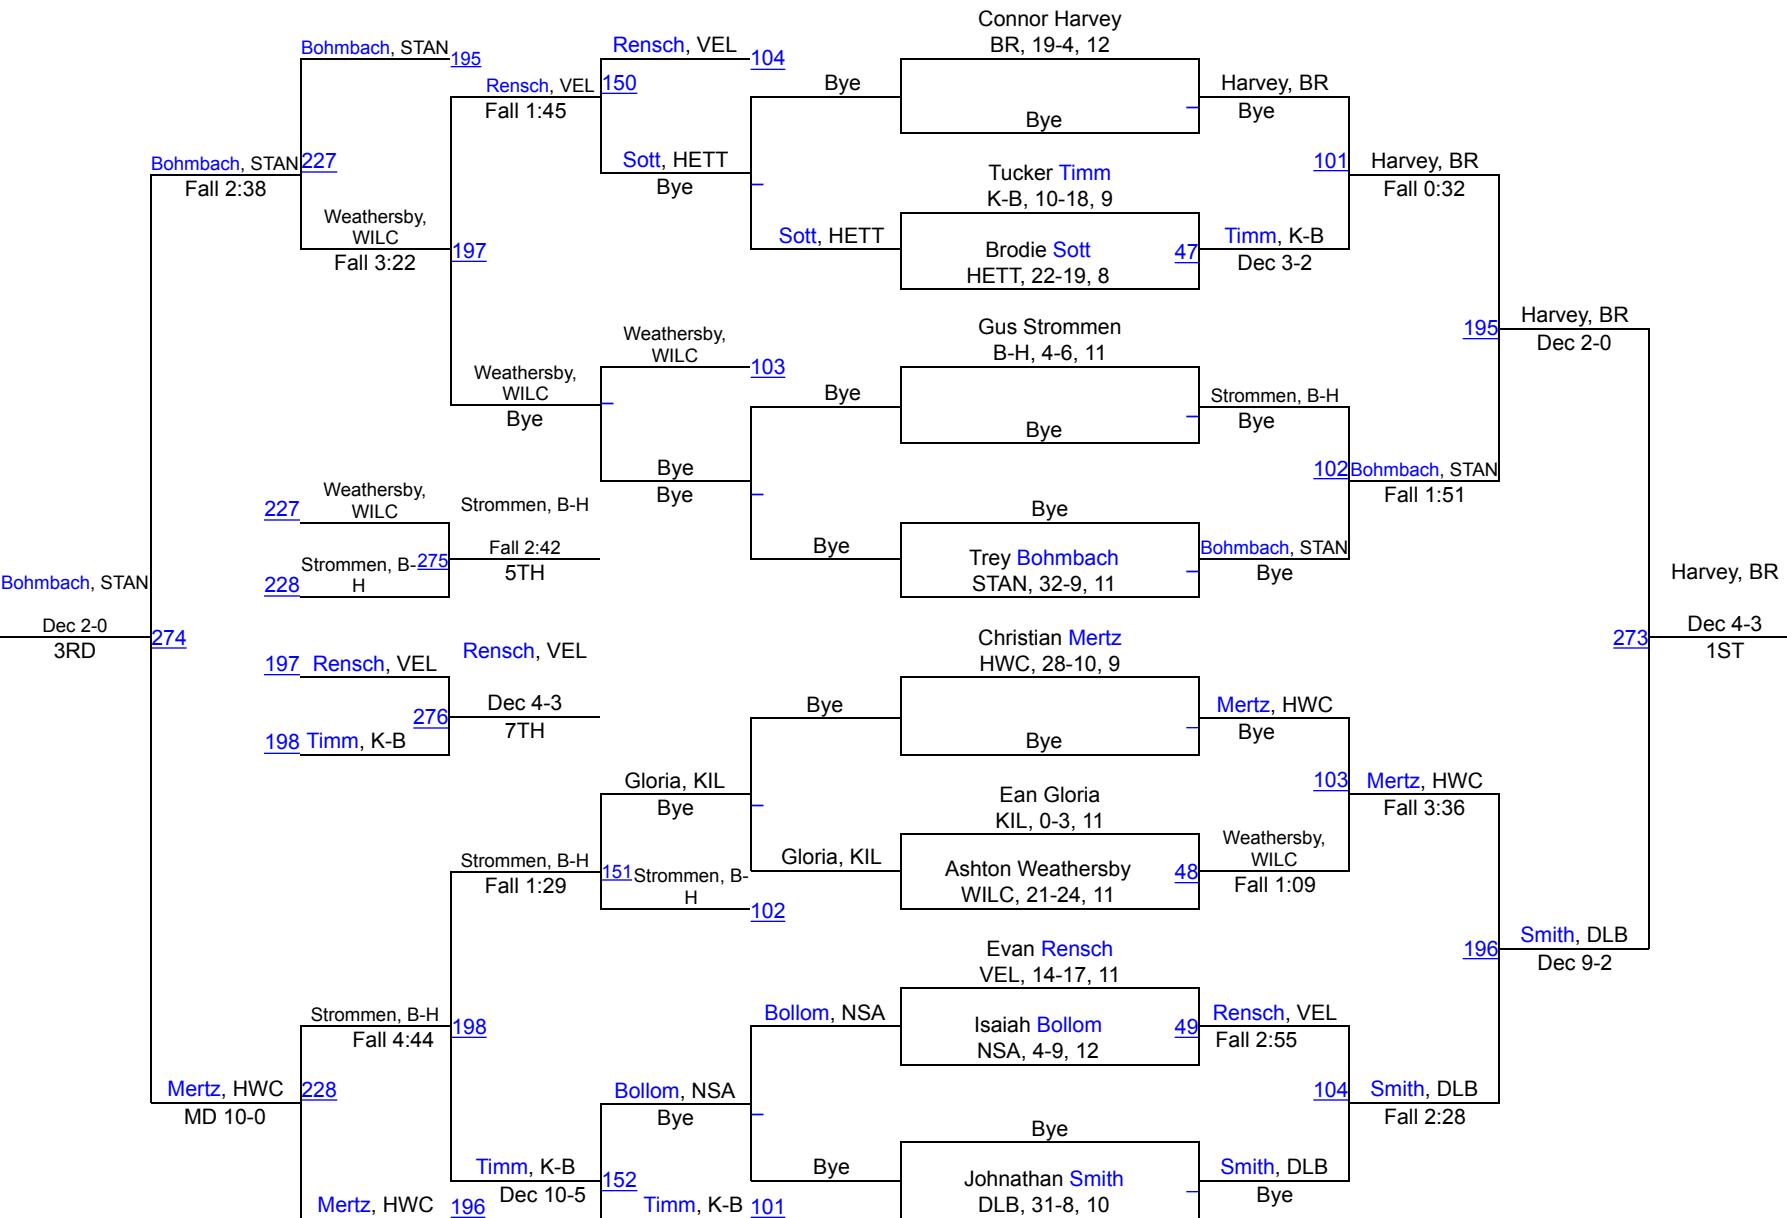

NDHSAA Class B West Region

189