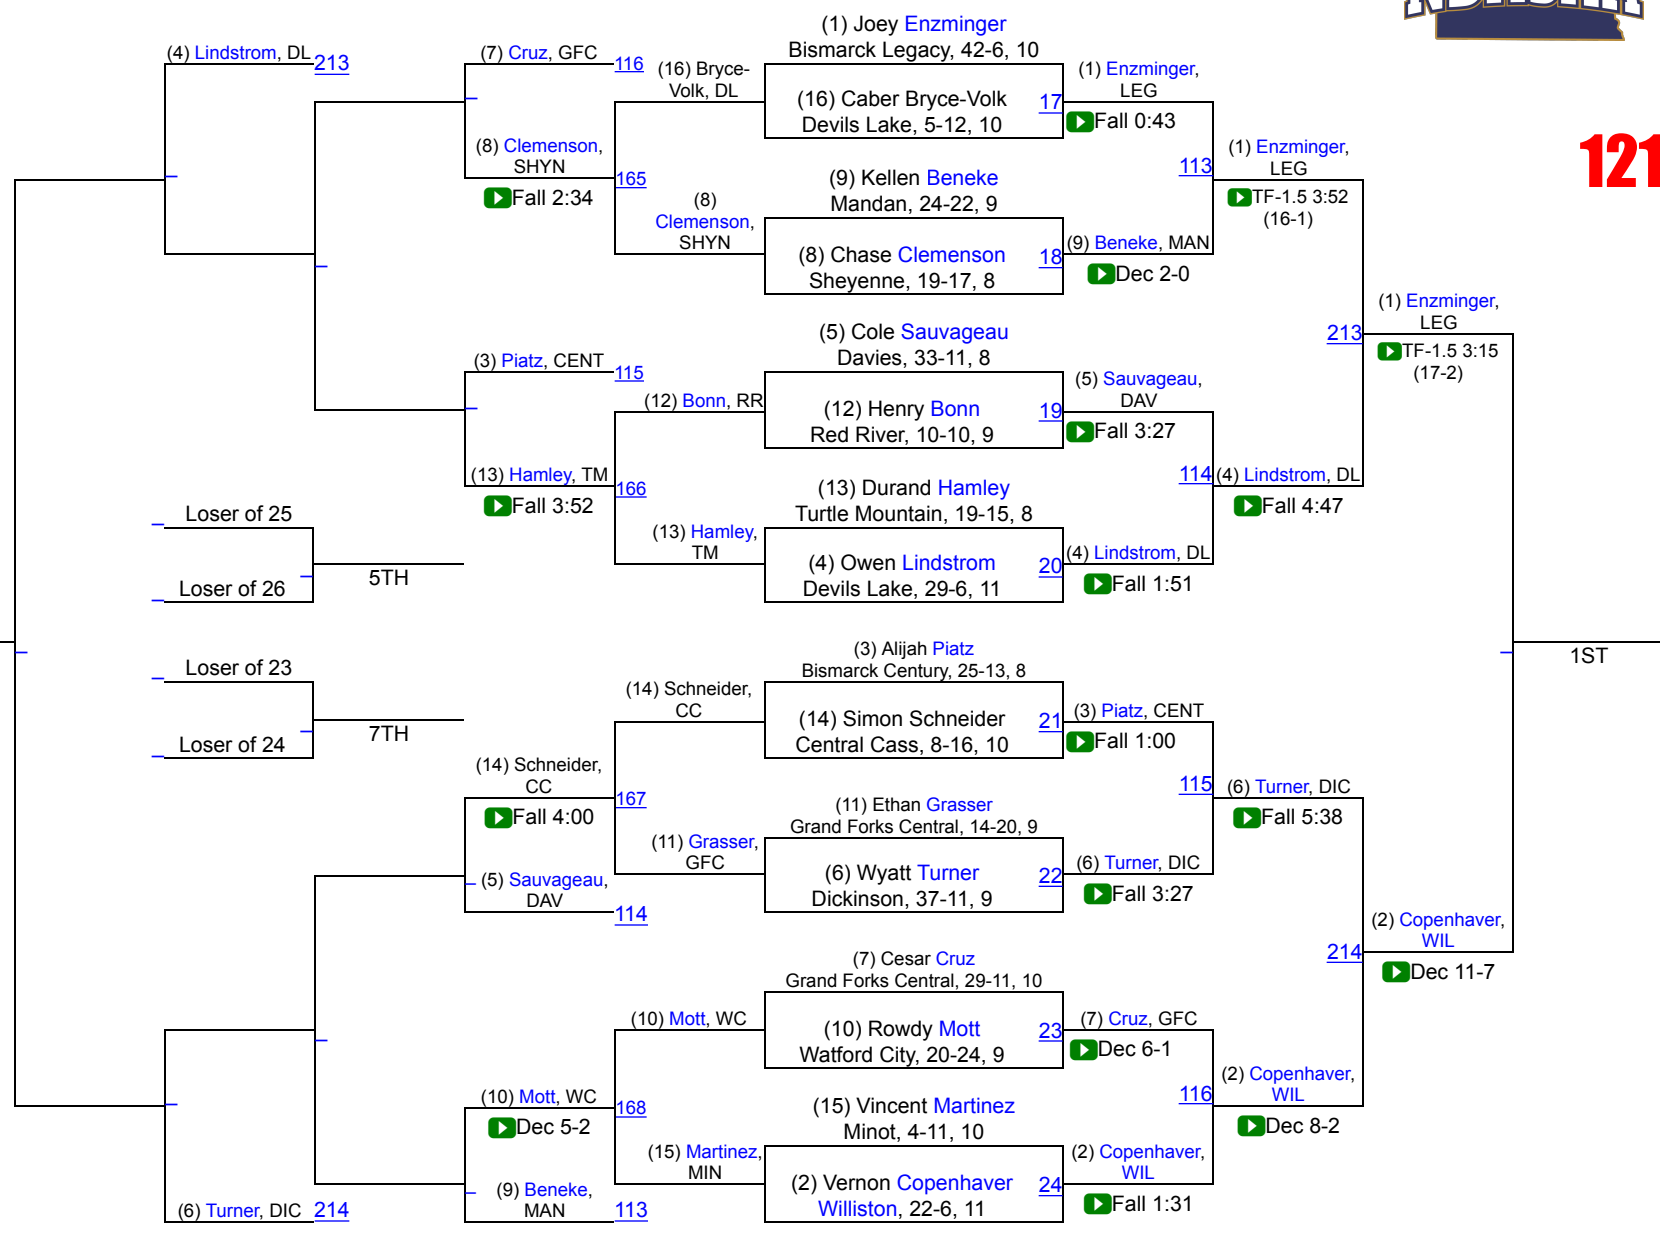

NDHSAA Class A State Indv Tournament

107

3RD

1ST

NDHSAA Class A State Indv Tournament

114

3RD

1ST

NDHSAA Class A State Indv Tournament

121

3RD

1ST

(4) Lindstrom, DL 213

(7) Cruz, GFC 116

(16) Bryce-Volk, DL

(1) Joey Enzmingler
Bismarck Legacy, 42-6, 10