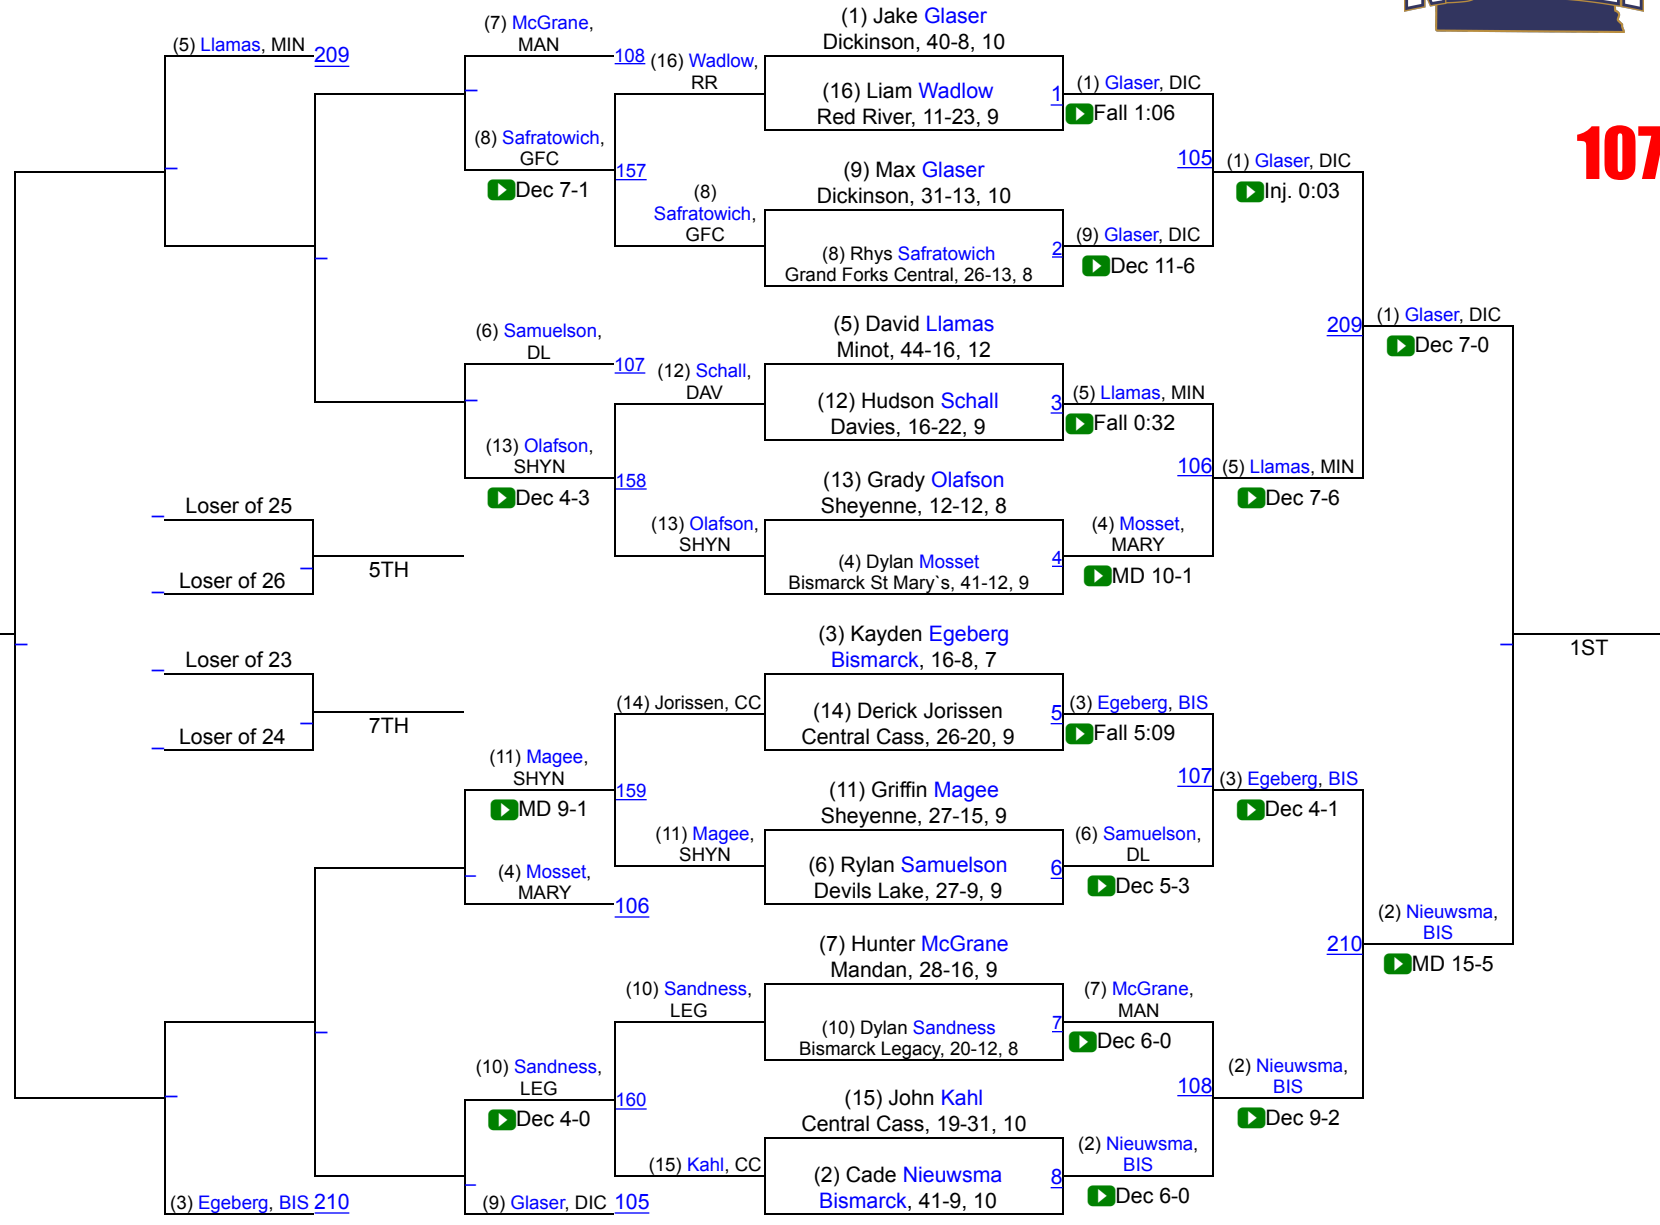

NDHSAA Class A State Indv Tournament

107

3RD

1ST

NDHSAA Class A State Indv Tournament

114

3RD

1ST

NDHSAA Class A State Indv Tournament

121

3RD

1ST

(4) Lindstrom, DL 213

(7) Cruz, GFC 116

(16) Bryce-Volk, DL

(1) Joey Enzmingler
Bismarck Legacy, 42-6, 10