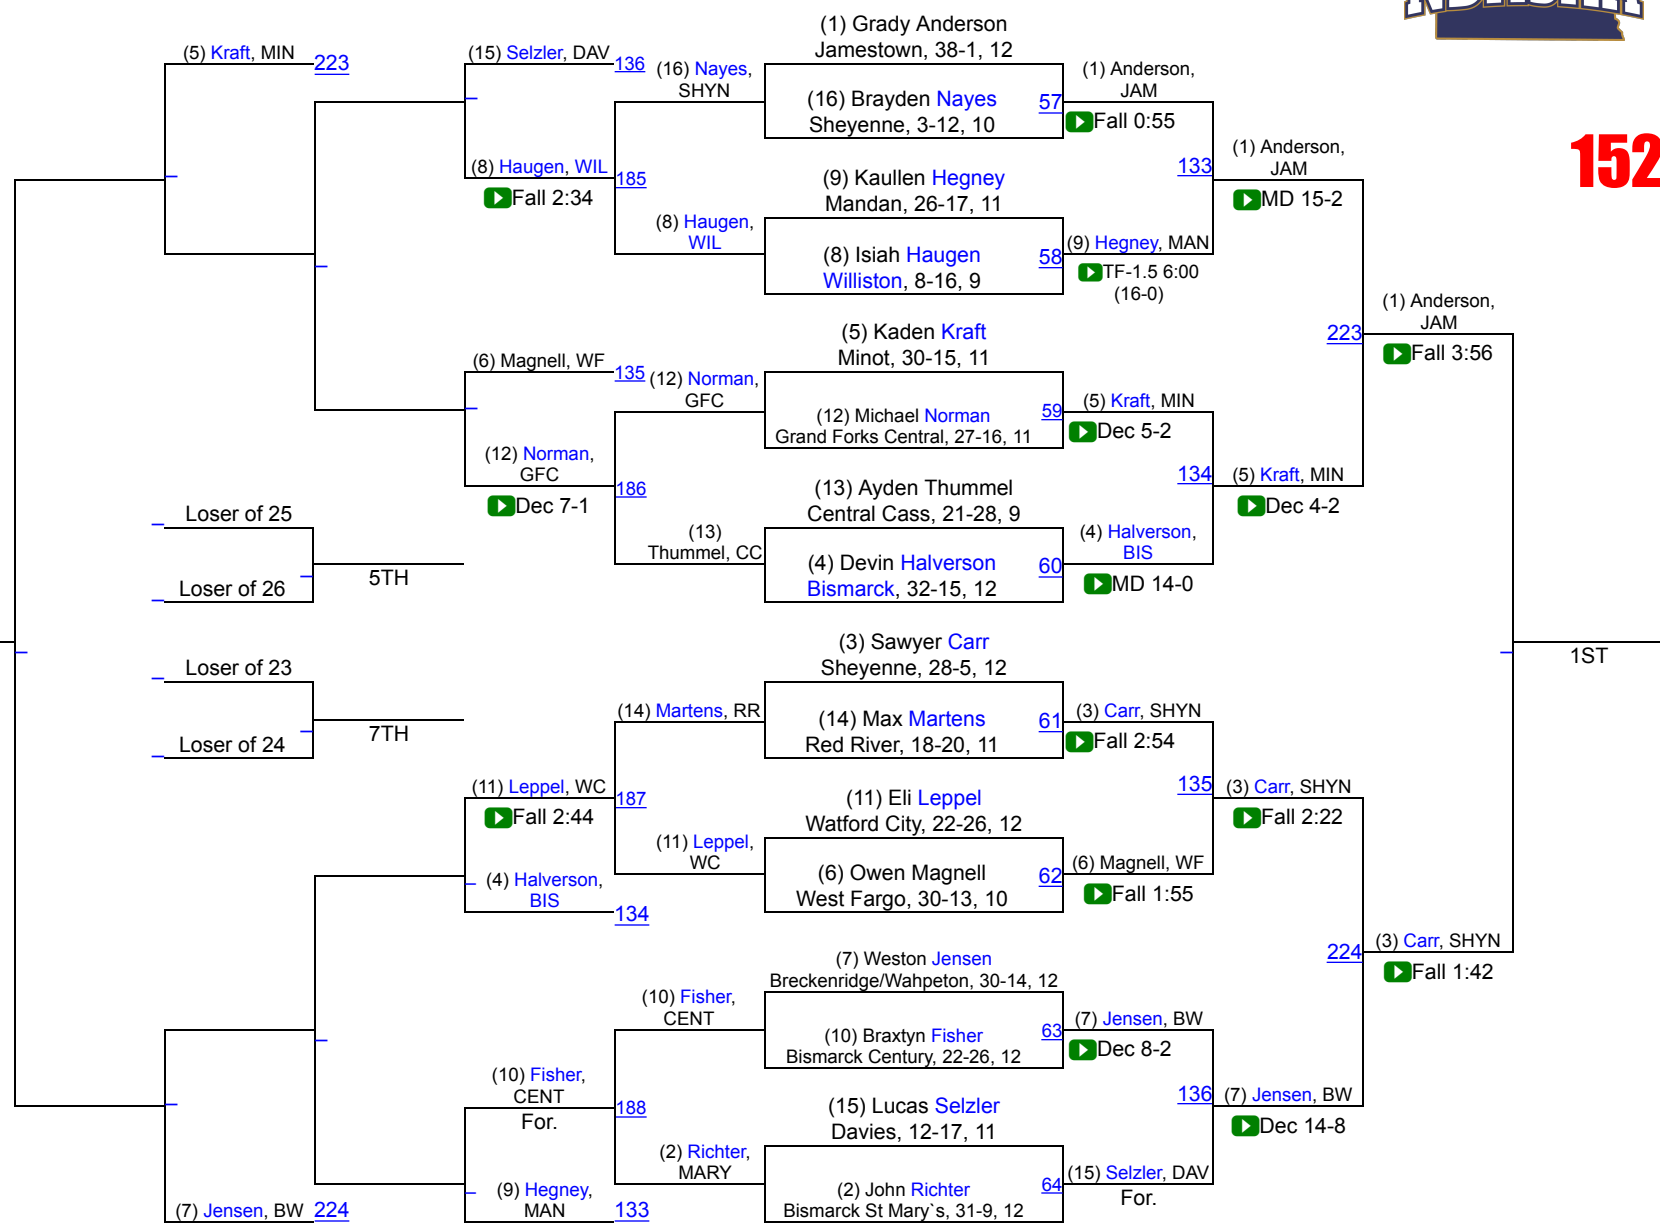

NDHSAA Class A State Indv Tournament

145

NDHSAA Class A State Indv Tournament

152

3RD

1ST

NDHSAA Class A State Indv Tournament

160