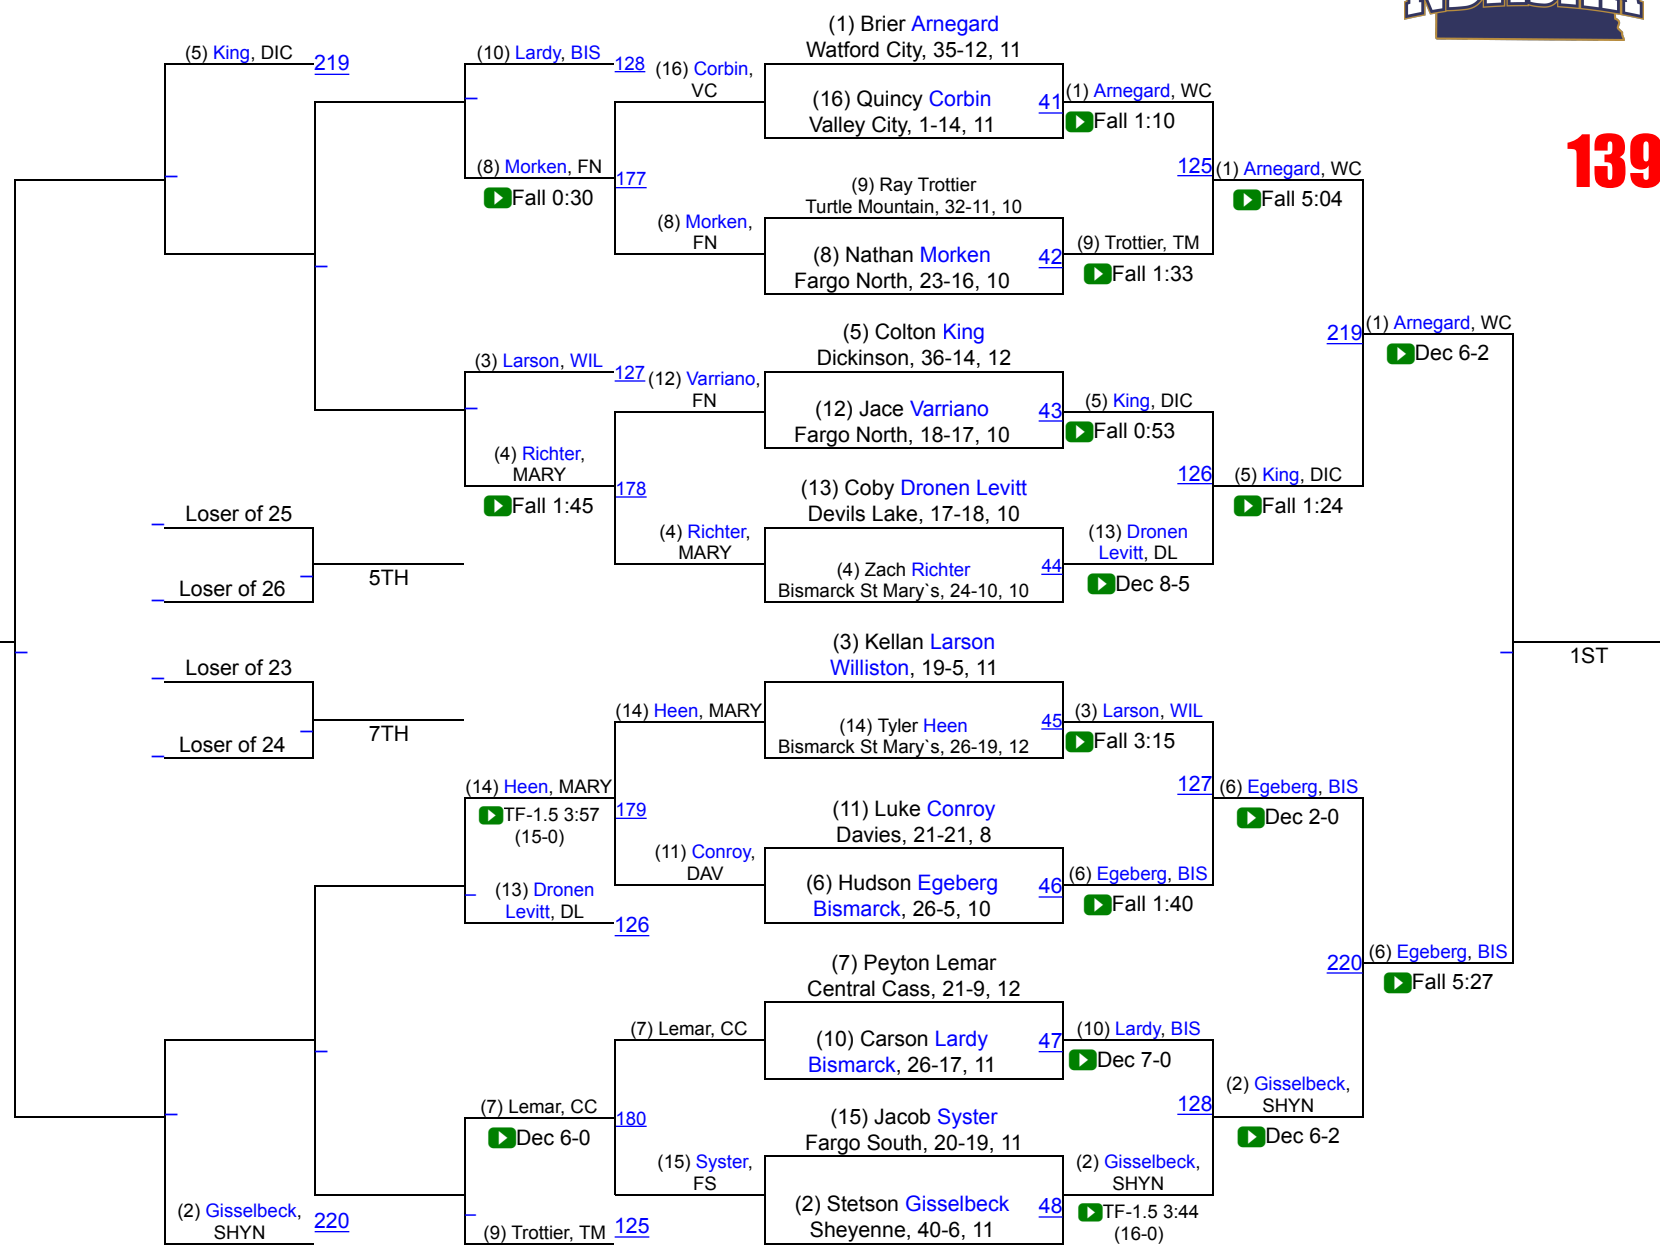

NDHSAA Class A State Indv Tournament

133

3RD

1ST

NDHSAA Class A State Indv Tournament

139

3RD

1ST