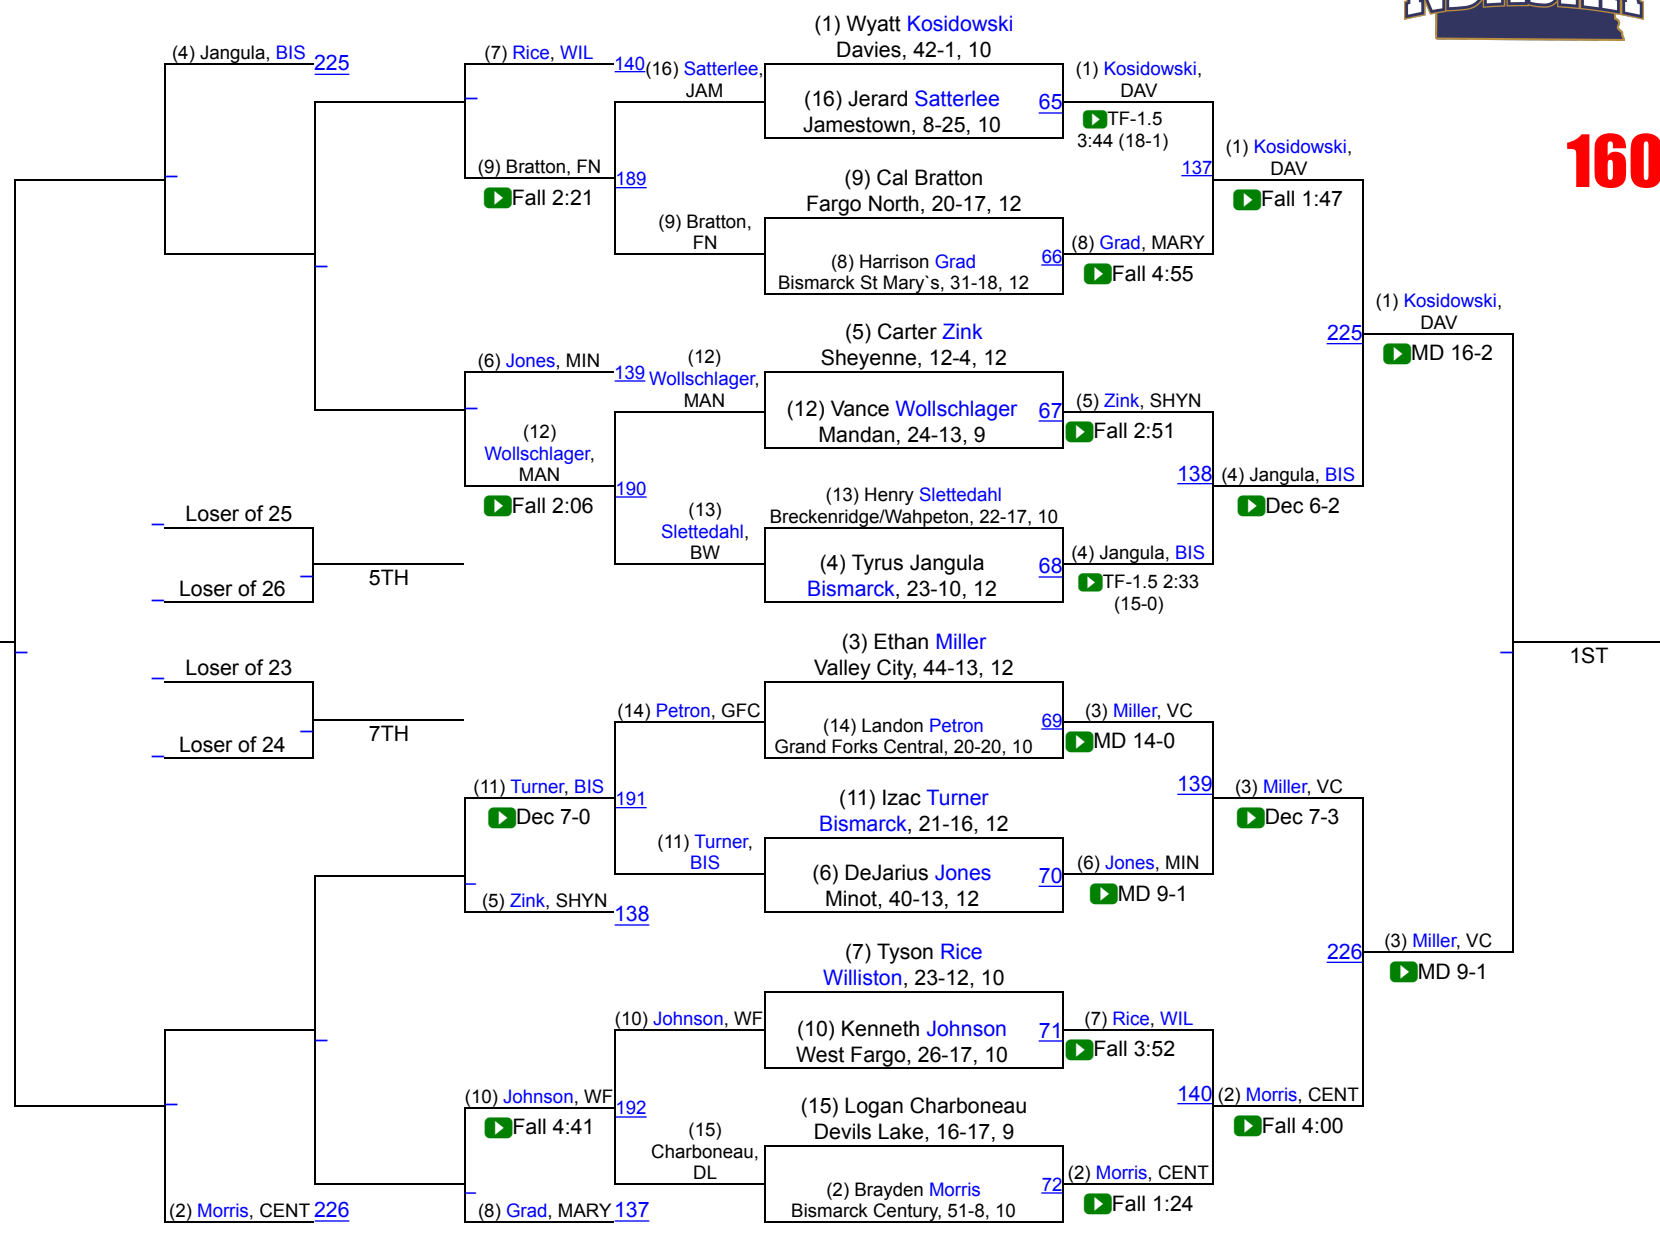

NDHSAA Class A State Indv Tournament

160

3RD

1ST