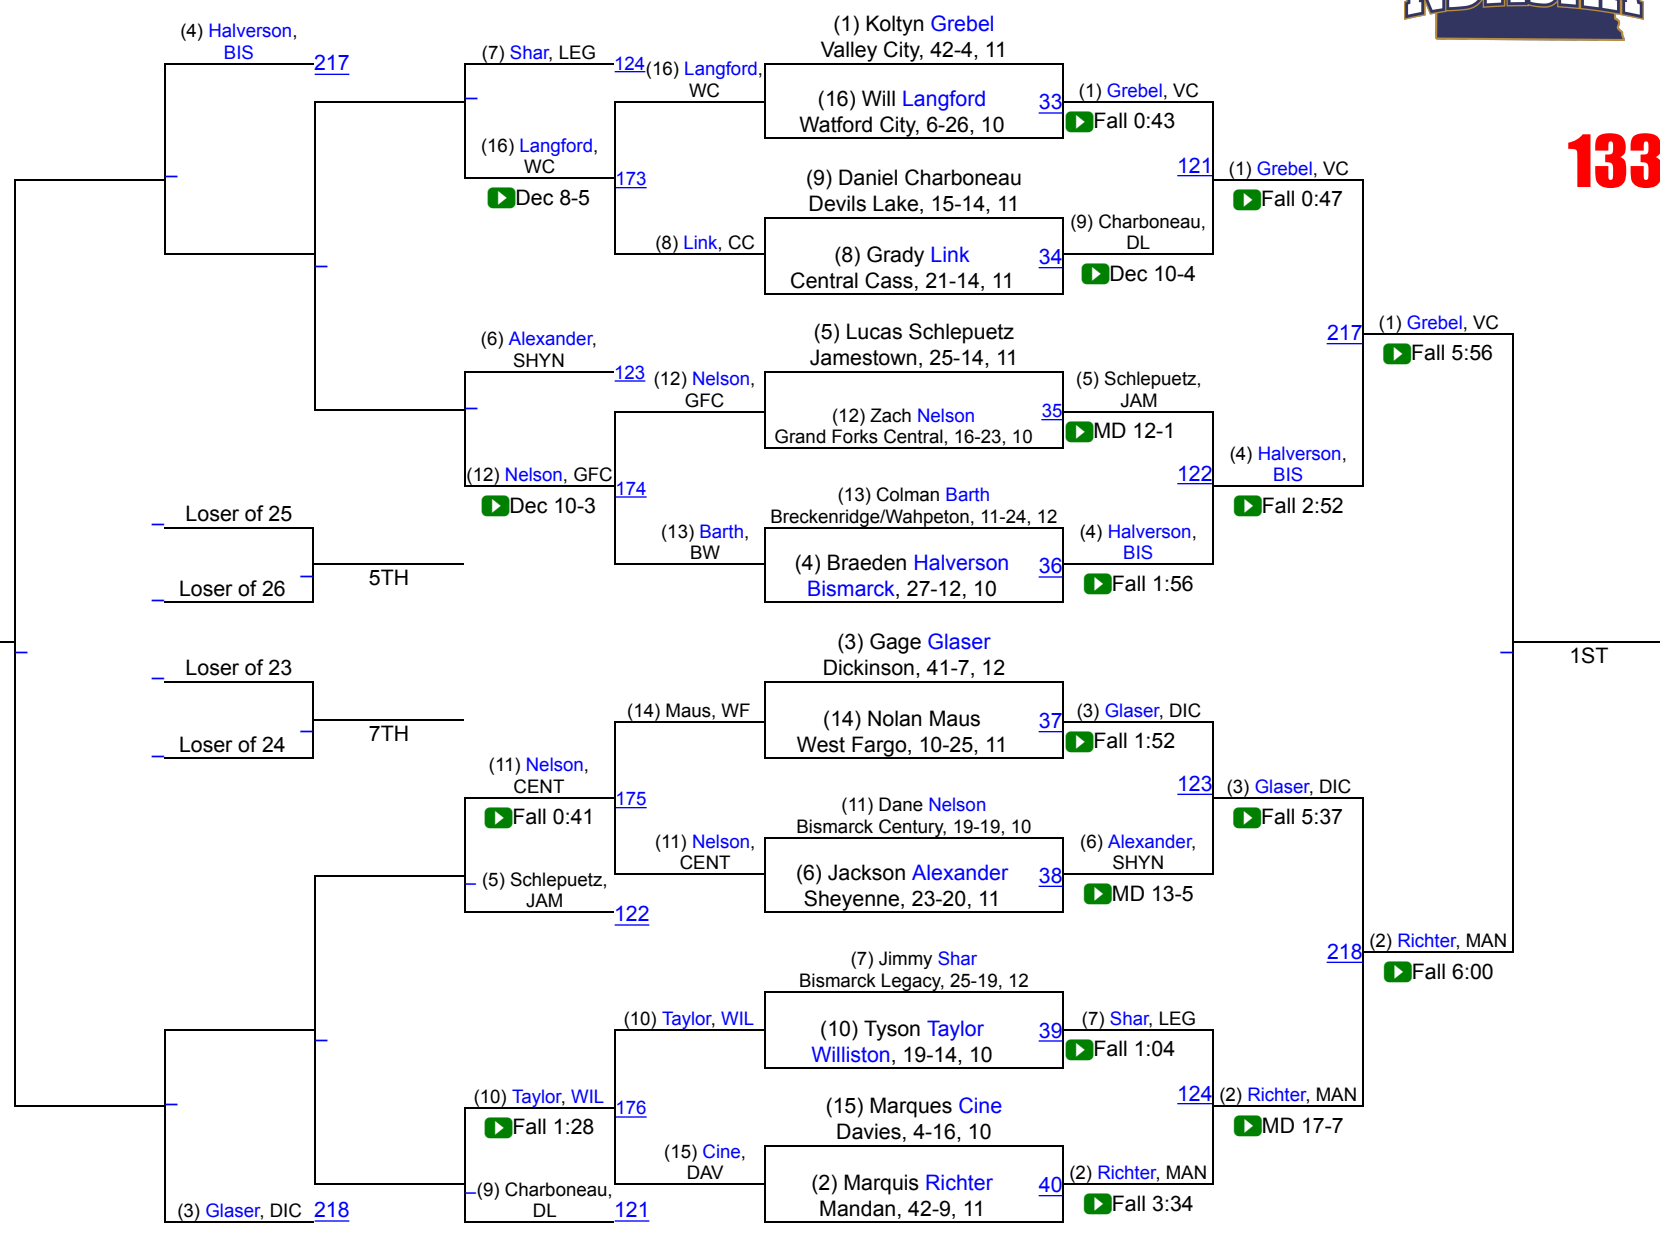

NDHSAA Class A State Indv Tournament

133

3RD

1ST