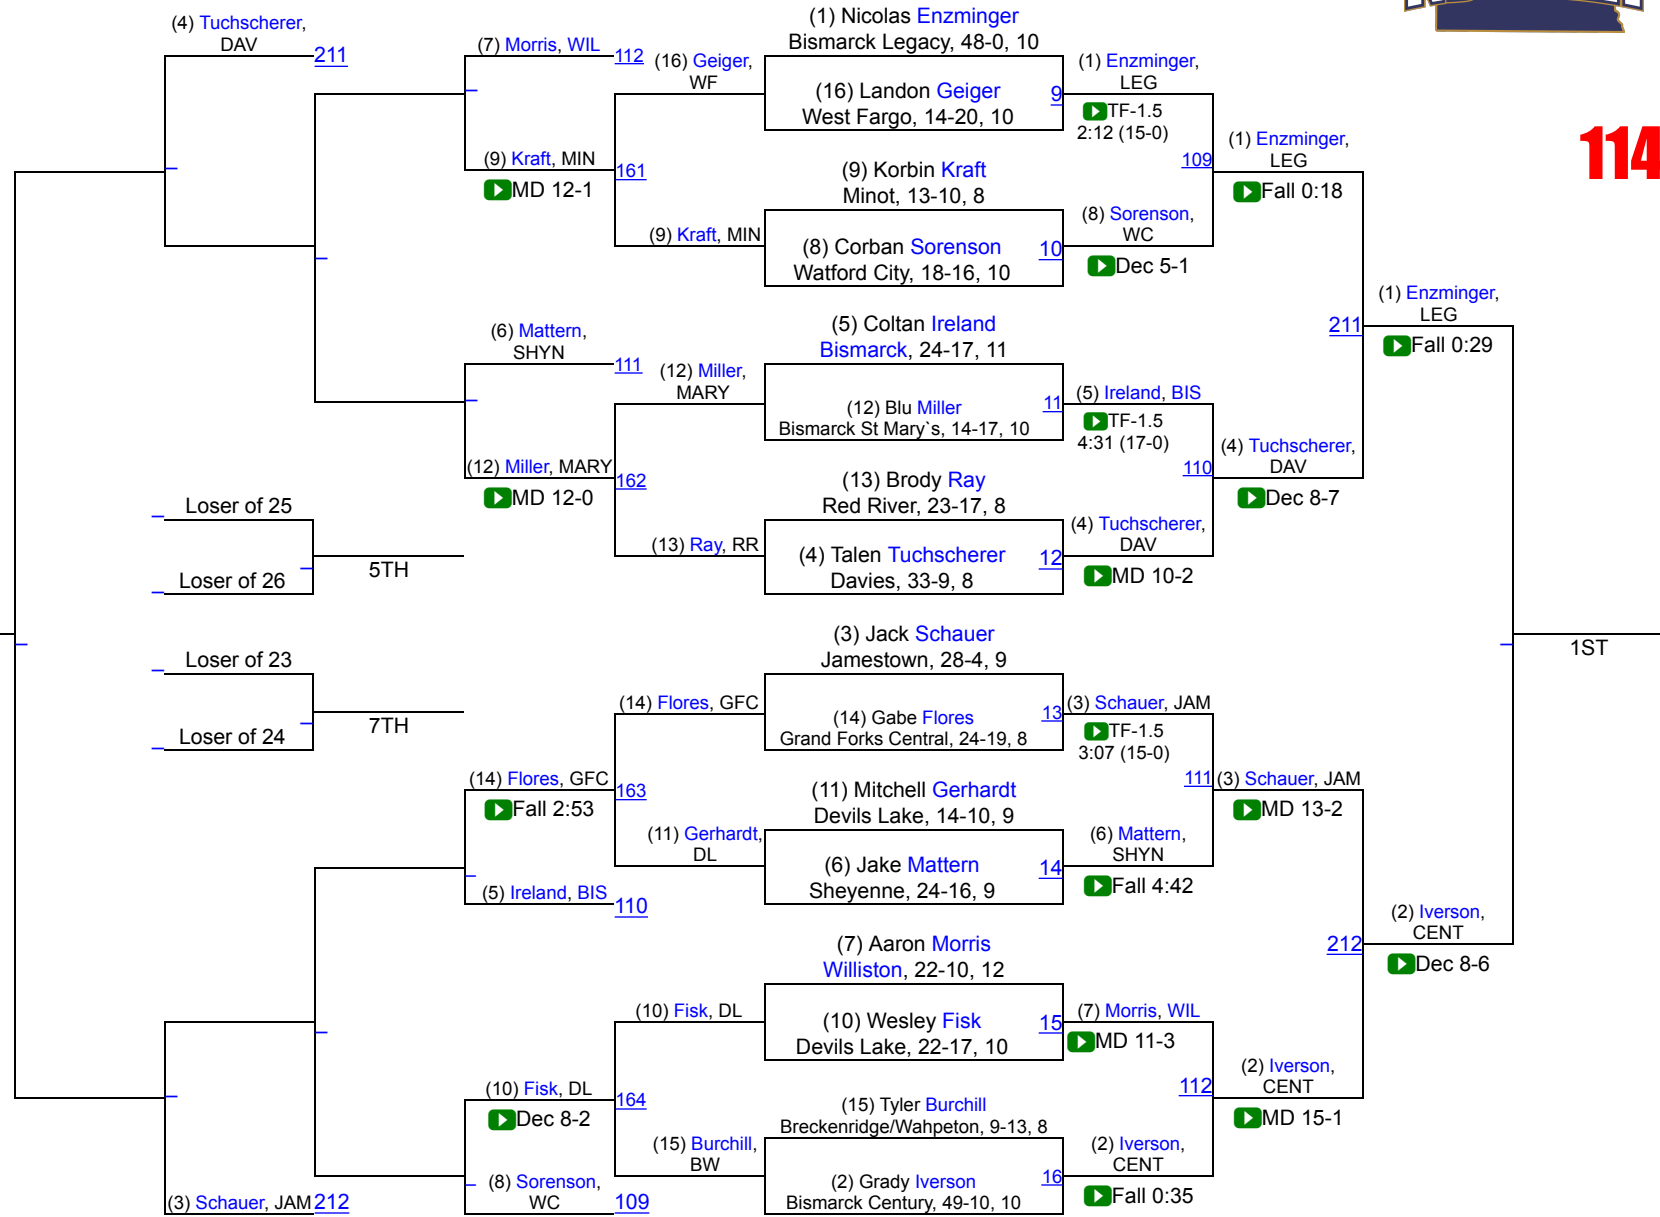

NDHSAA Class A State Indv Tournament

107

3RD

1ST

NDHSAA Class A State Indv Tournament

114

3RD

1ST

NDHSAA Class A State Indv Tournament

121

3RD

1ST

(4) Lindstrom, DL 213

(7) Cruz, GFC 116

(16) Bryce-Volk, DL

(1) Joey Enzmingler
Bismarck Legacy, 42-6, 10