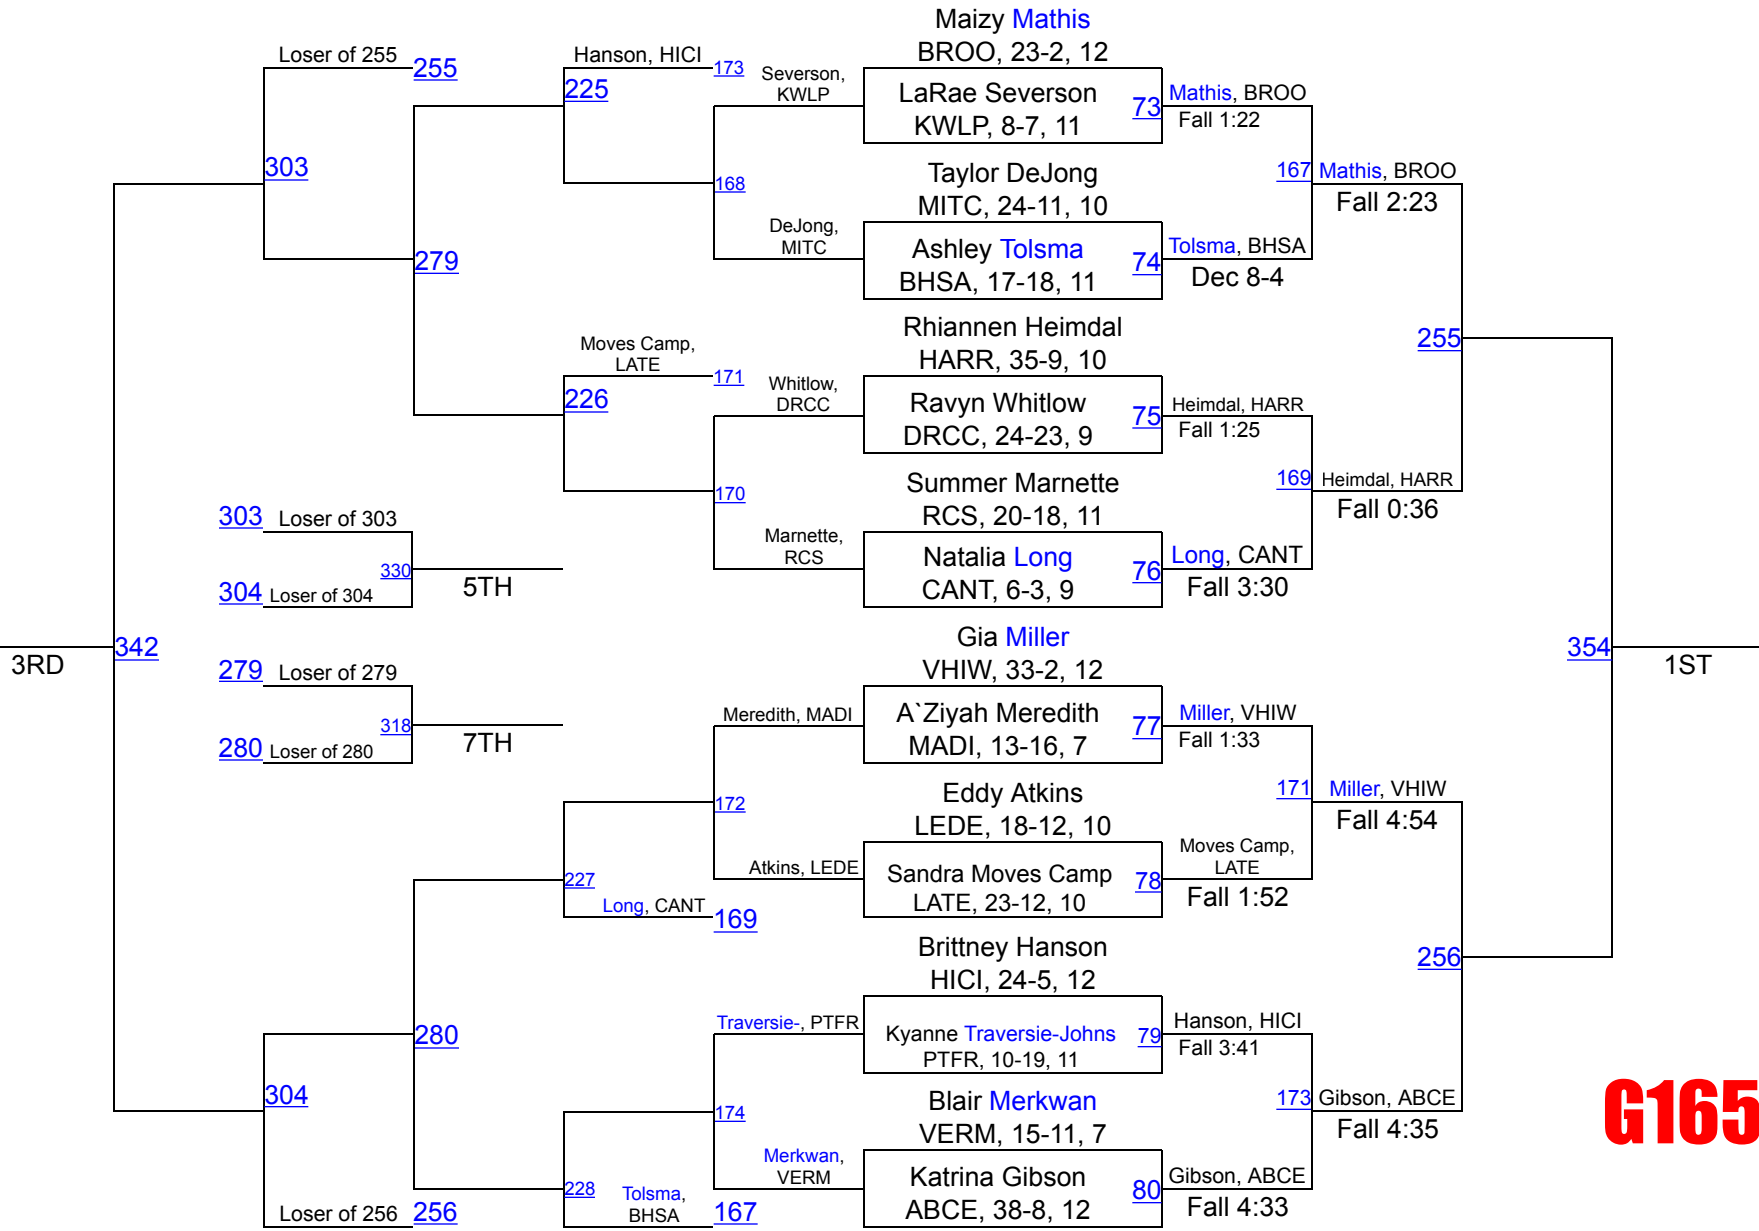

Mary-Kathe Joseph

BRVA, 27-1, 12

G107

G114

Quinn Butler

LEMC, 35-1, 10

G120

Summer Guthmiller

SIVA, 38-3, 9

G132

G138

G152

G165

G185