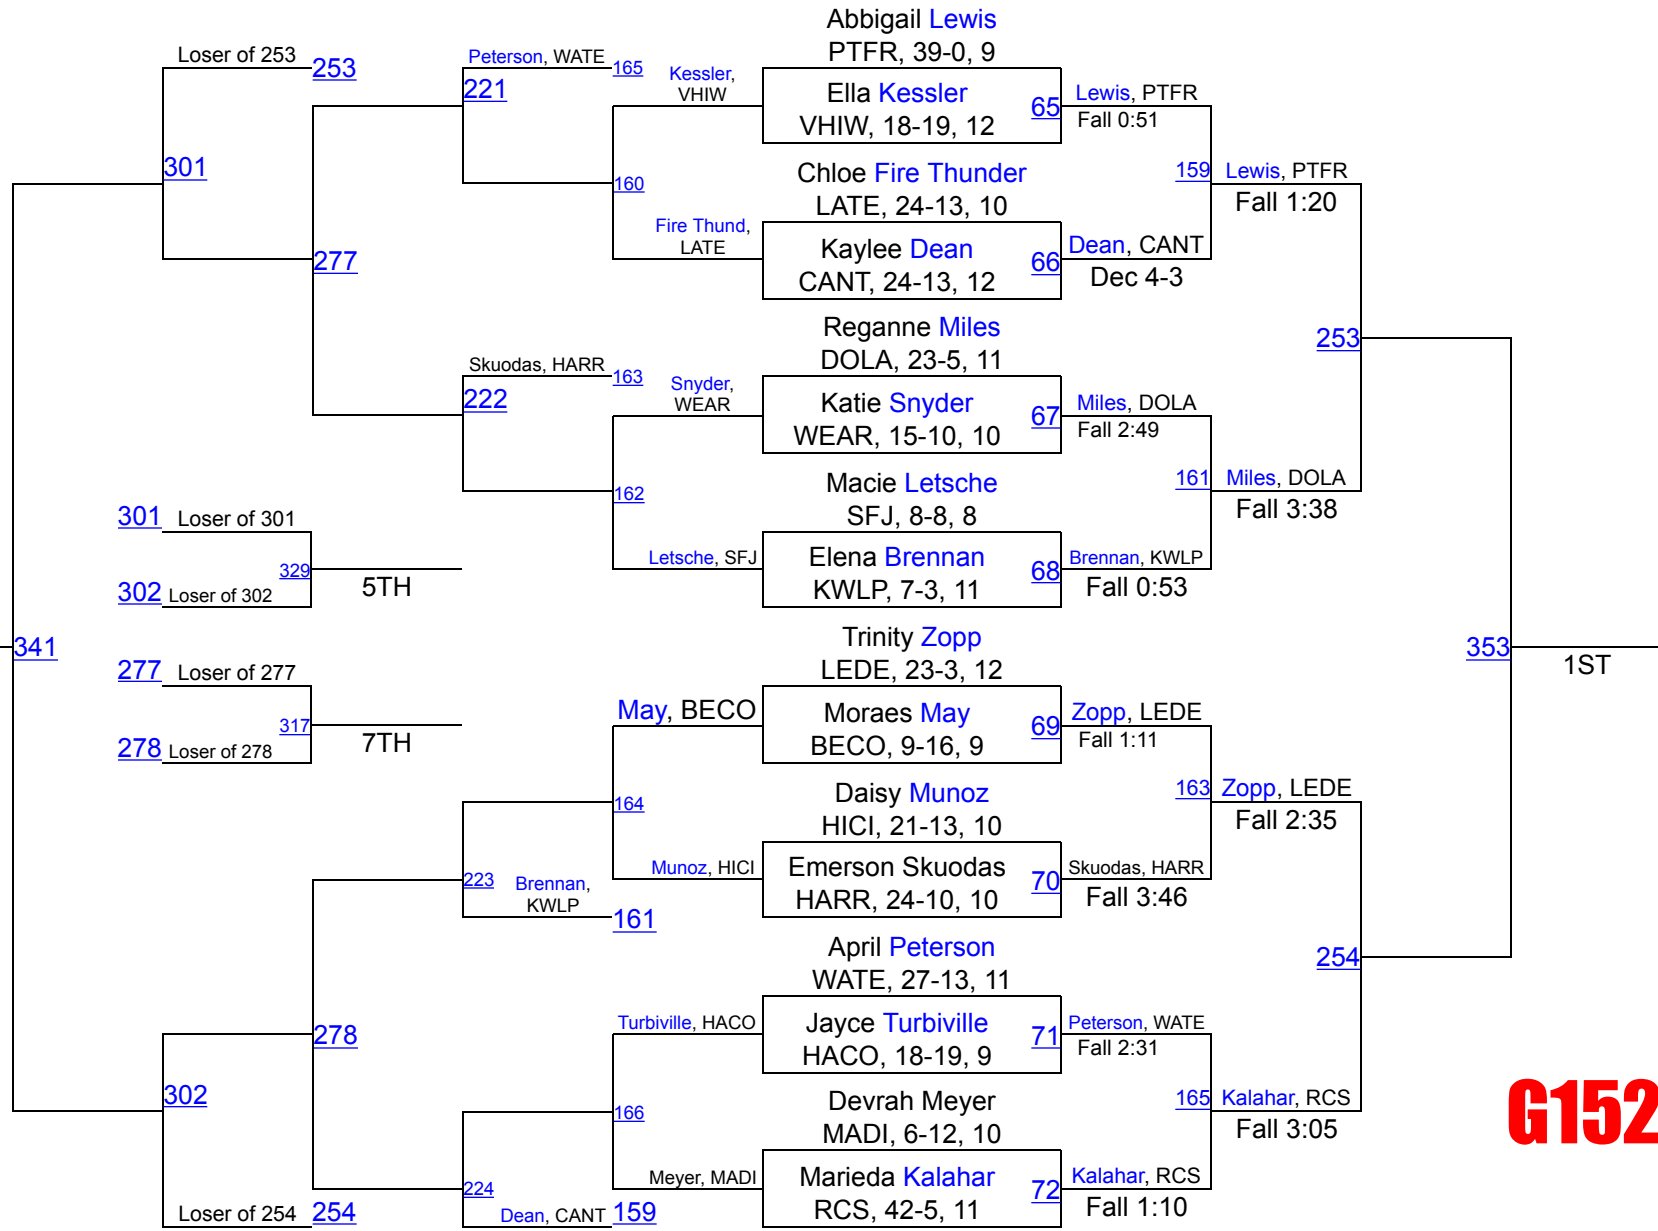

Mary-Kathe Joseph

BRVA, 27-1, 12

G107

G114

Quinn Butler

LEMC, 35-1, 10

G120

Summer Guthmiller

SIVA, 38-3, 9

G132

G138

G152

G165

G185