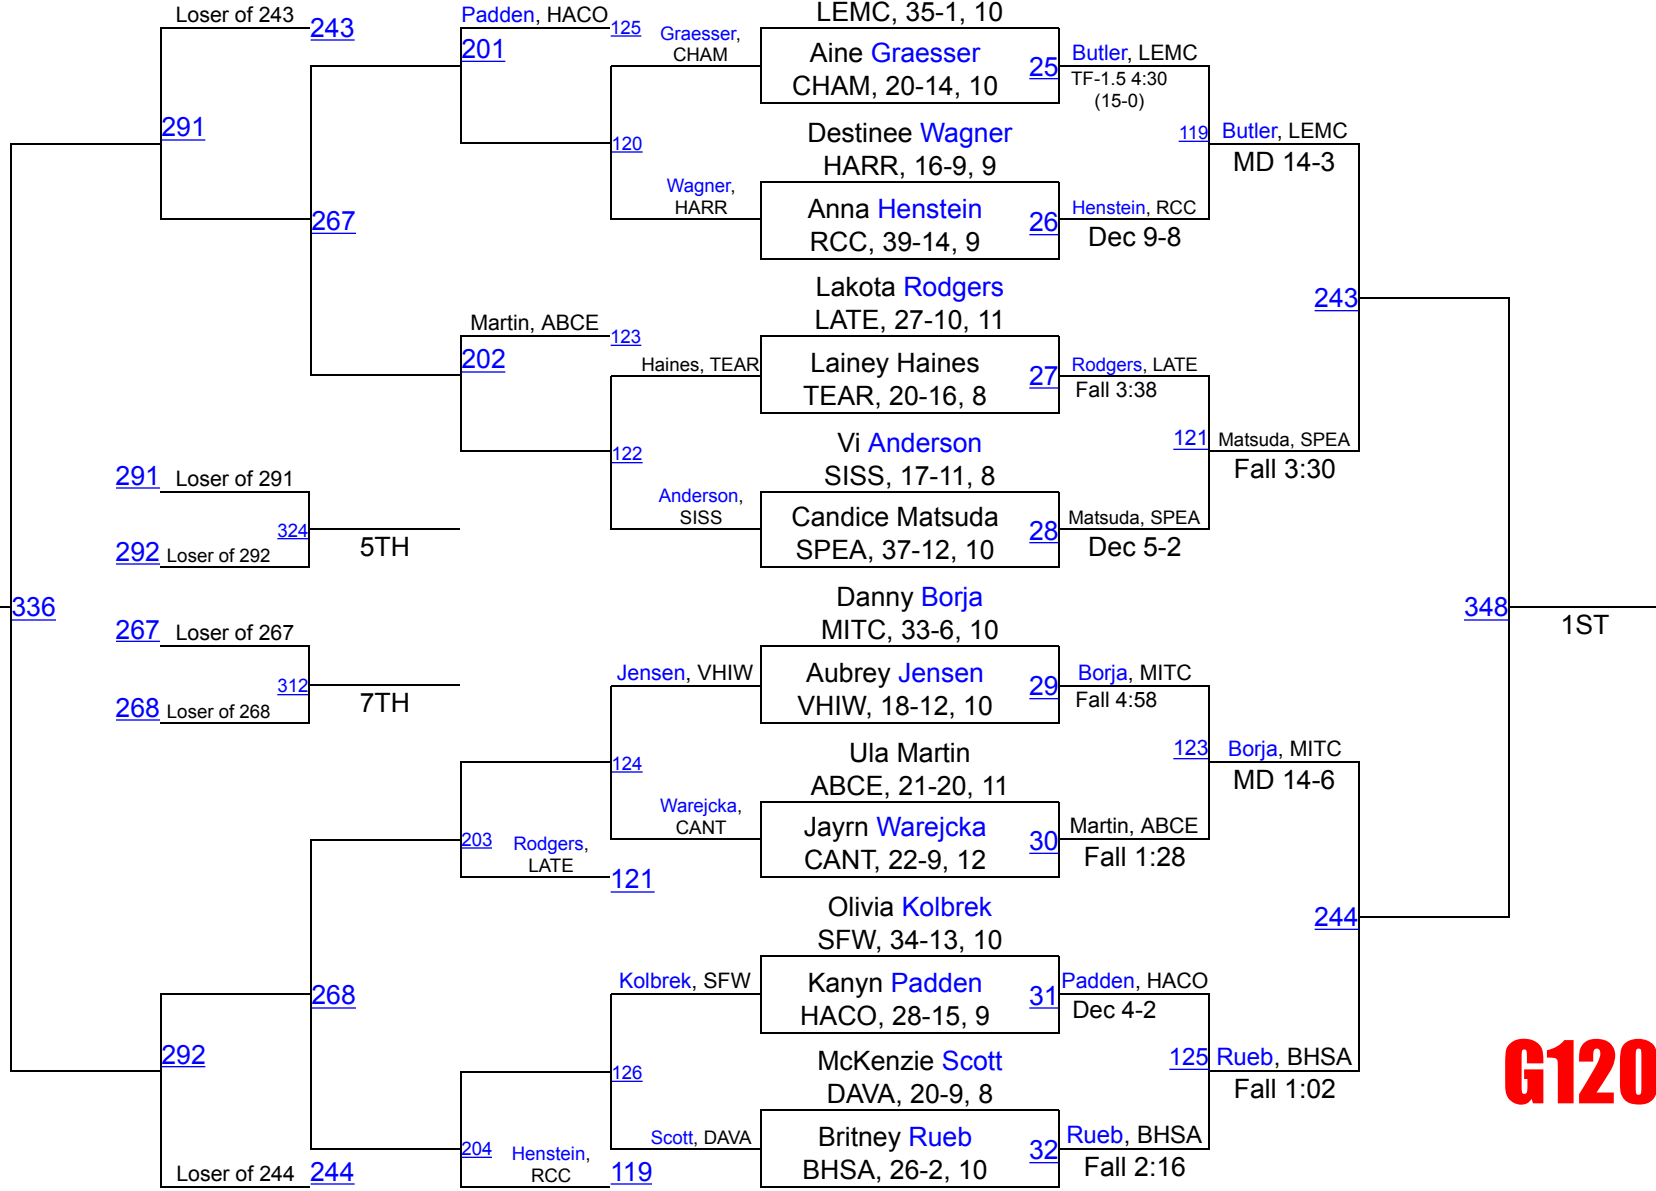

Mary-Kathe Joseph

BRVA, 27-1, 12

G107

G114

Quinn Butler

LEMC, 35-1, 10

G120

Summer Guthmiller

SIVA, 38-3, 9

G132

G138

G152

G165

G185