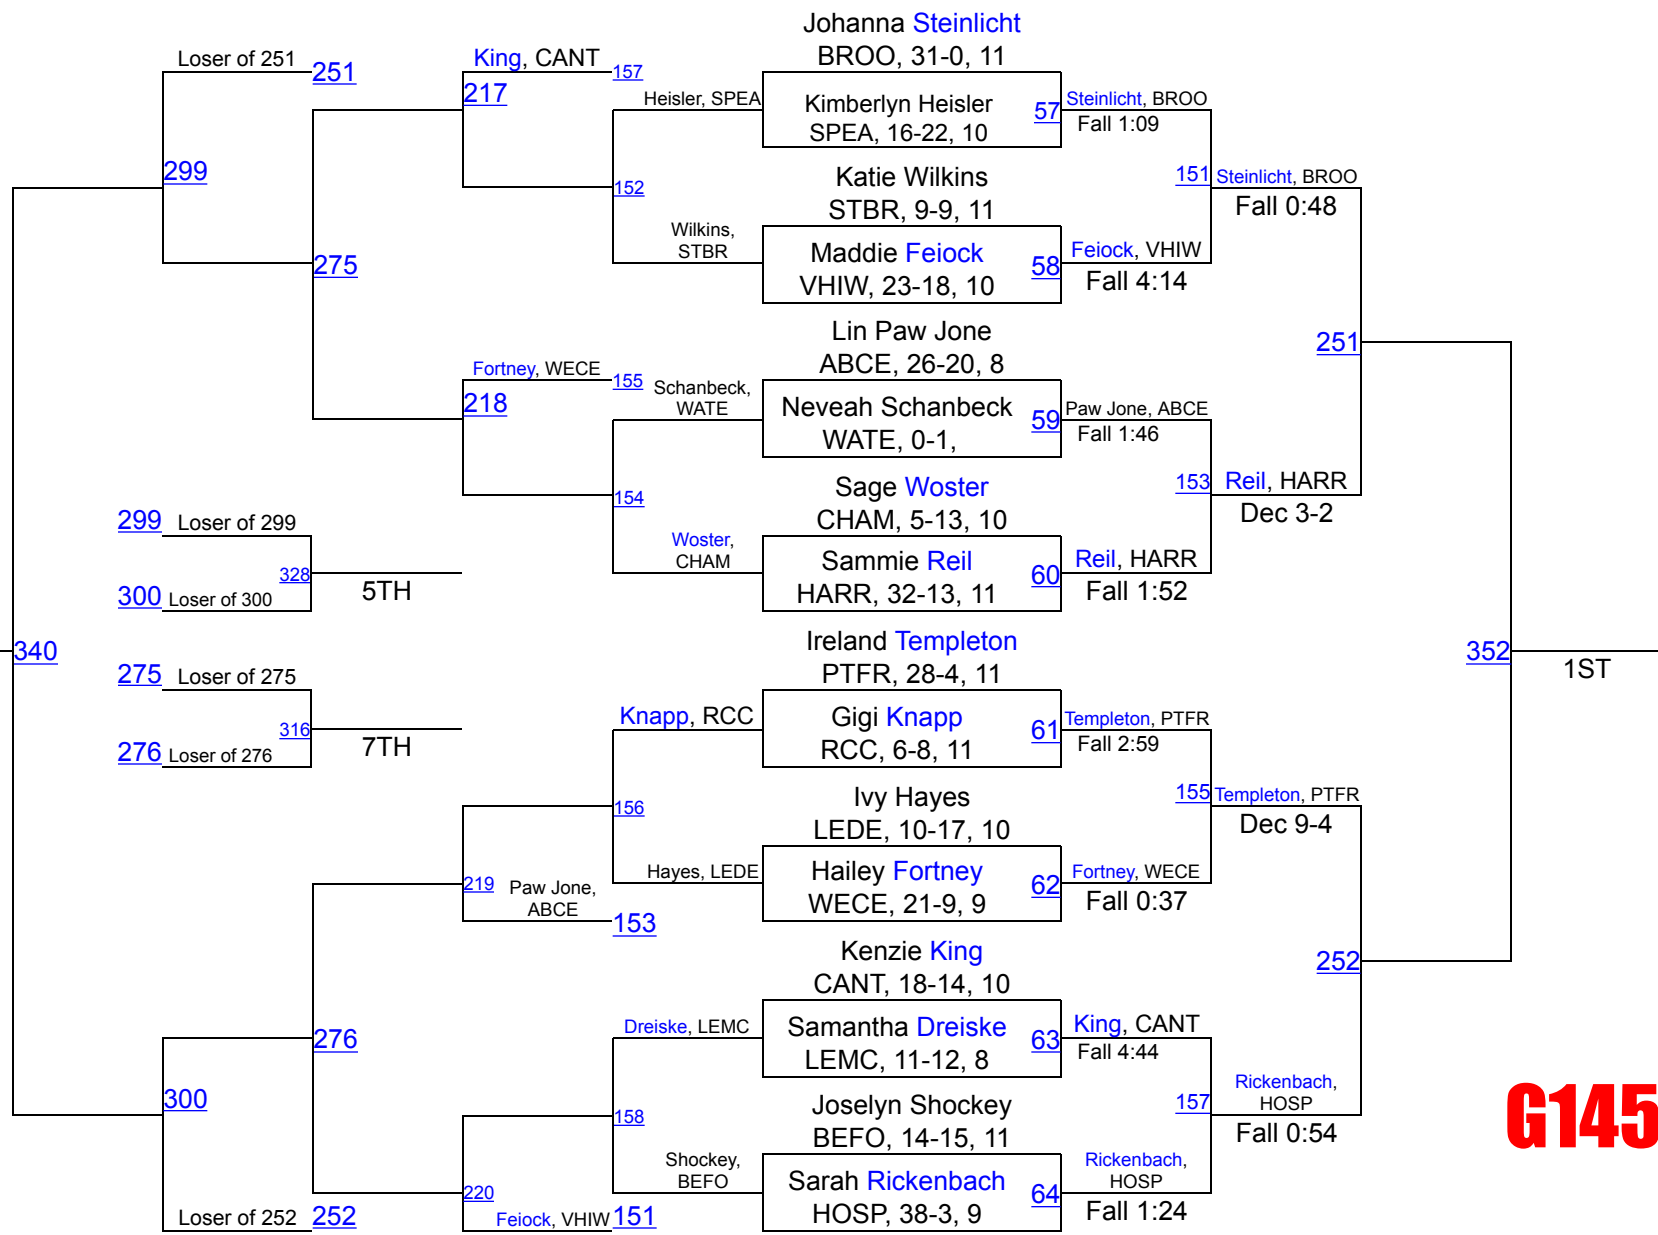

Mary-Kathe Joseph

BRVA, 27-1, 12

G107

G114

Quinn Butler

LEMC, 35-1, 10

G120

Summer Guthmiller

SIVA, 38-3, 9

G132

G138

G152

G165

G185