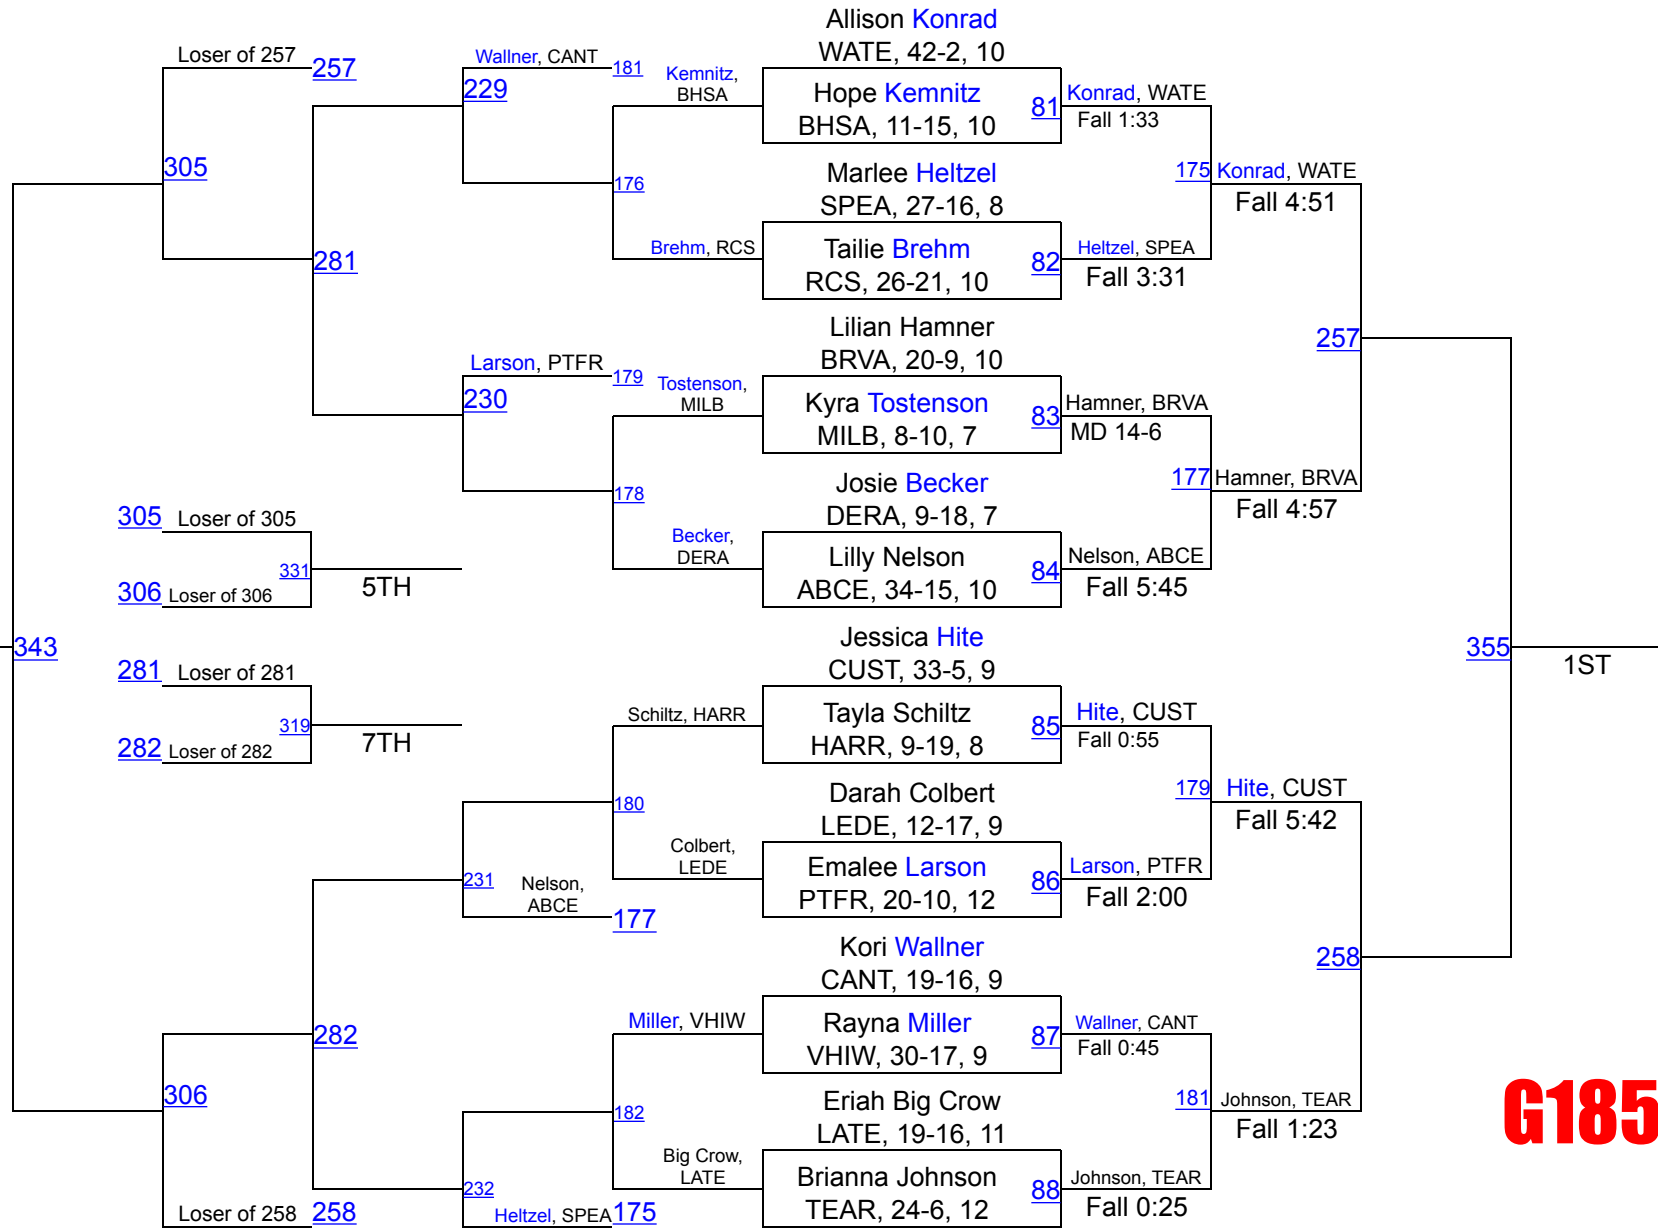

Mary-Kathe Joseph

BRVA, 27-1, 12

G107

G114

Quinn Butler

LEMC, 35-1, 10

G120

Summer Guthmiller

SIVA, 38-3, 9

G132

G138

G152

G165

G185