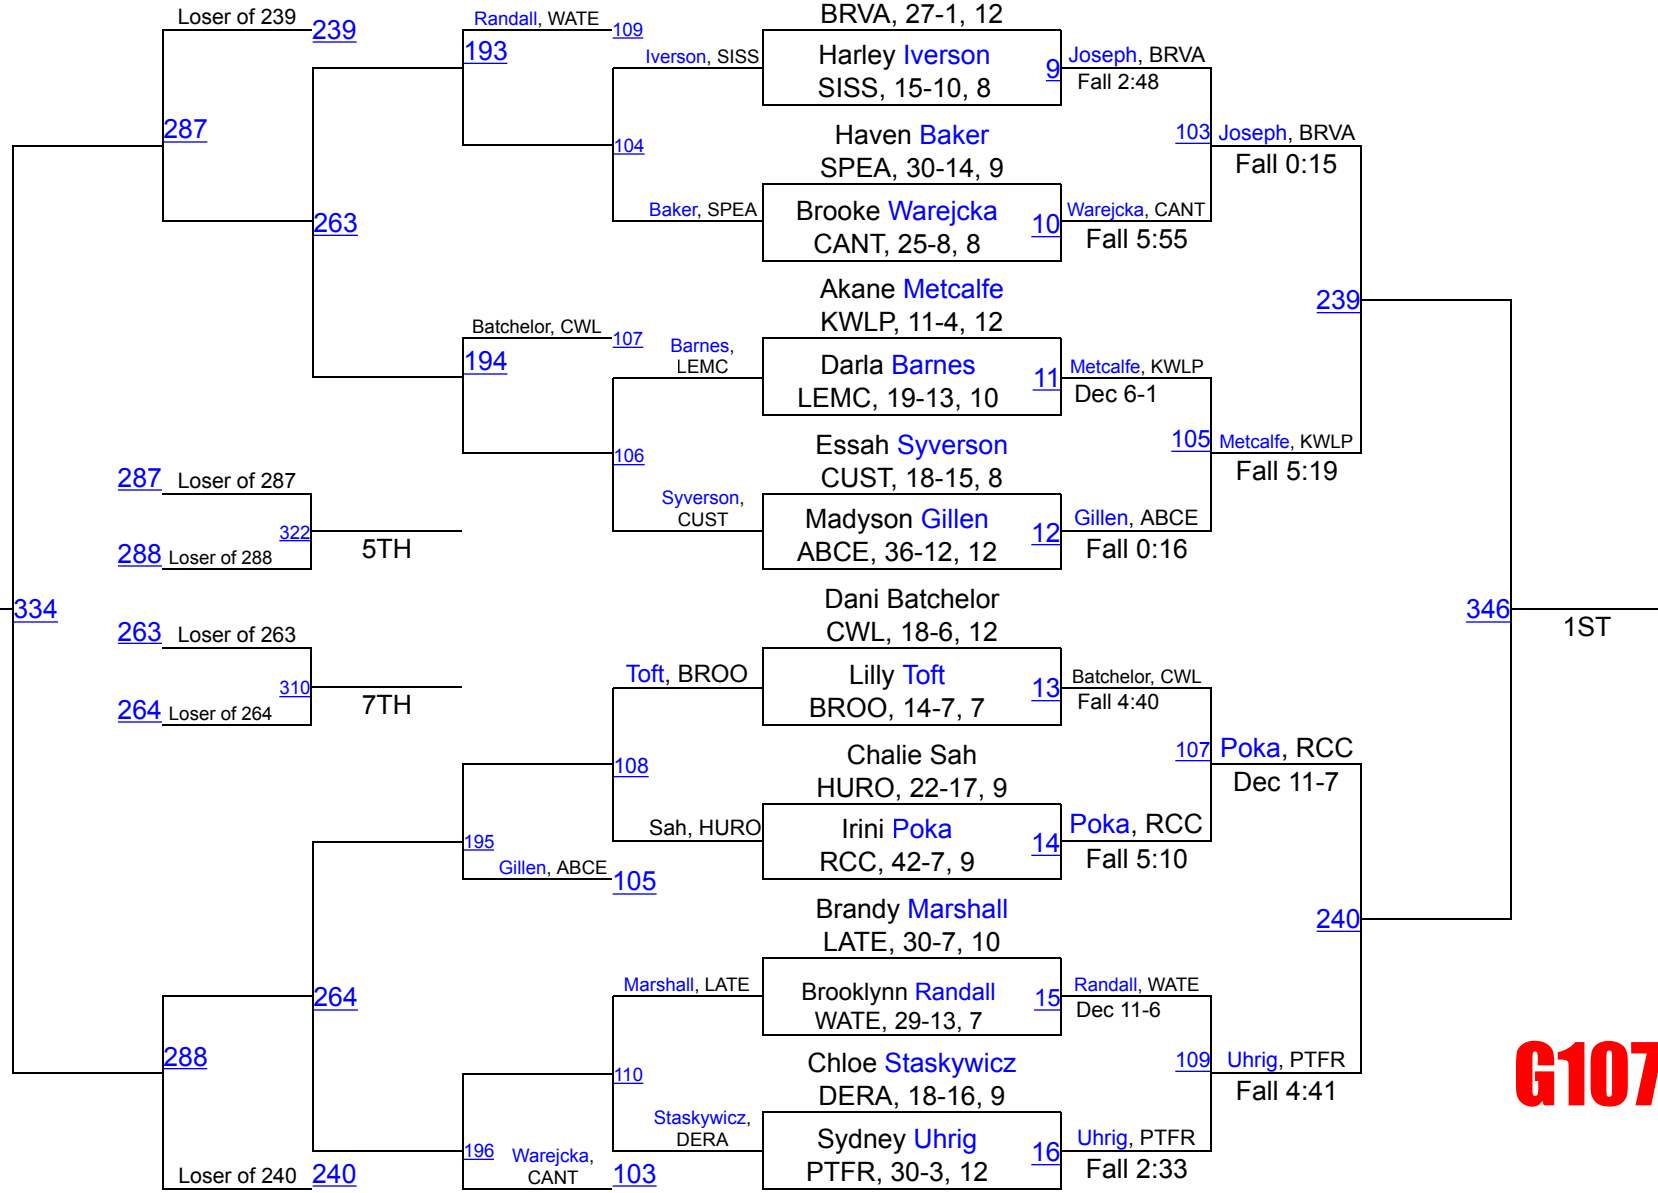

Mary-Kathe Joseph

BRVA, 27-1, 12

G107

G114

Quinn Butler

LEMC, 35-1, 10

G120

Summer Guthmiller

SIVA, 38-3, 9

G132

G138

G152

G165

G185