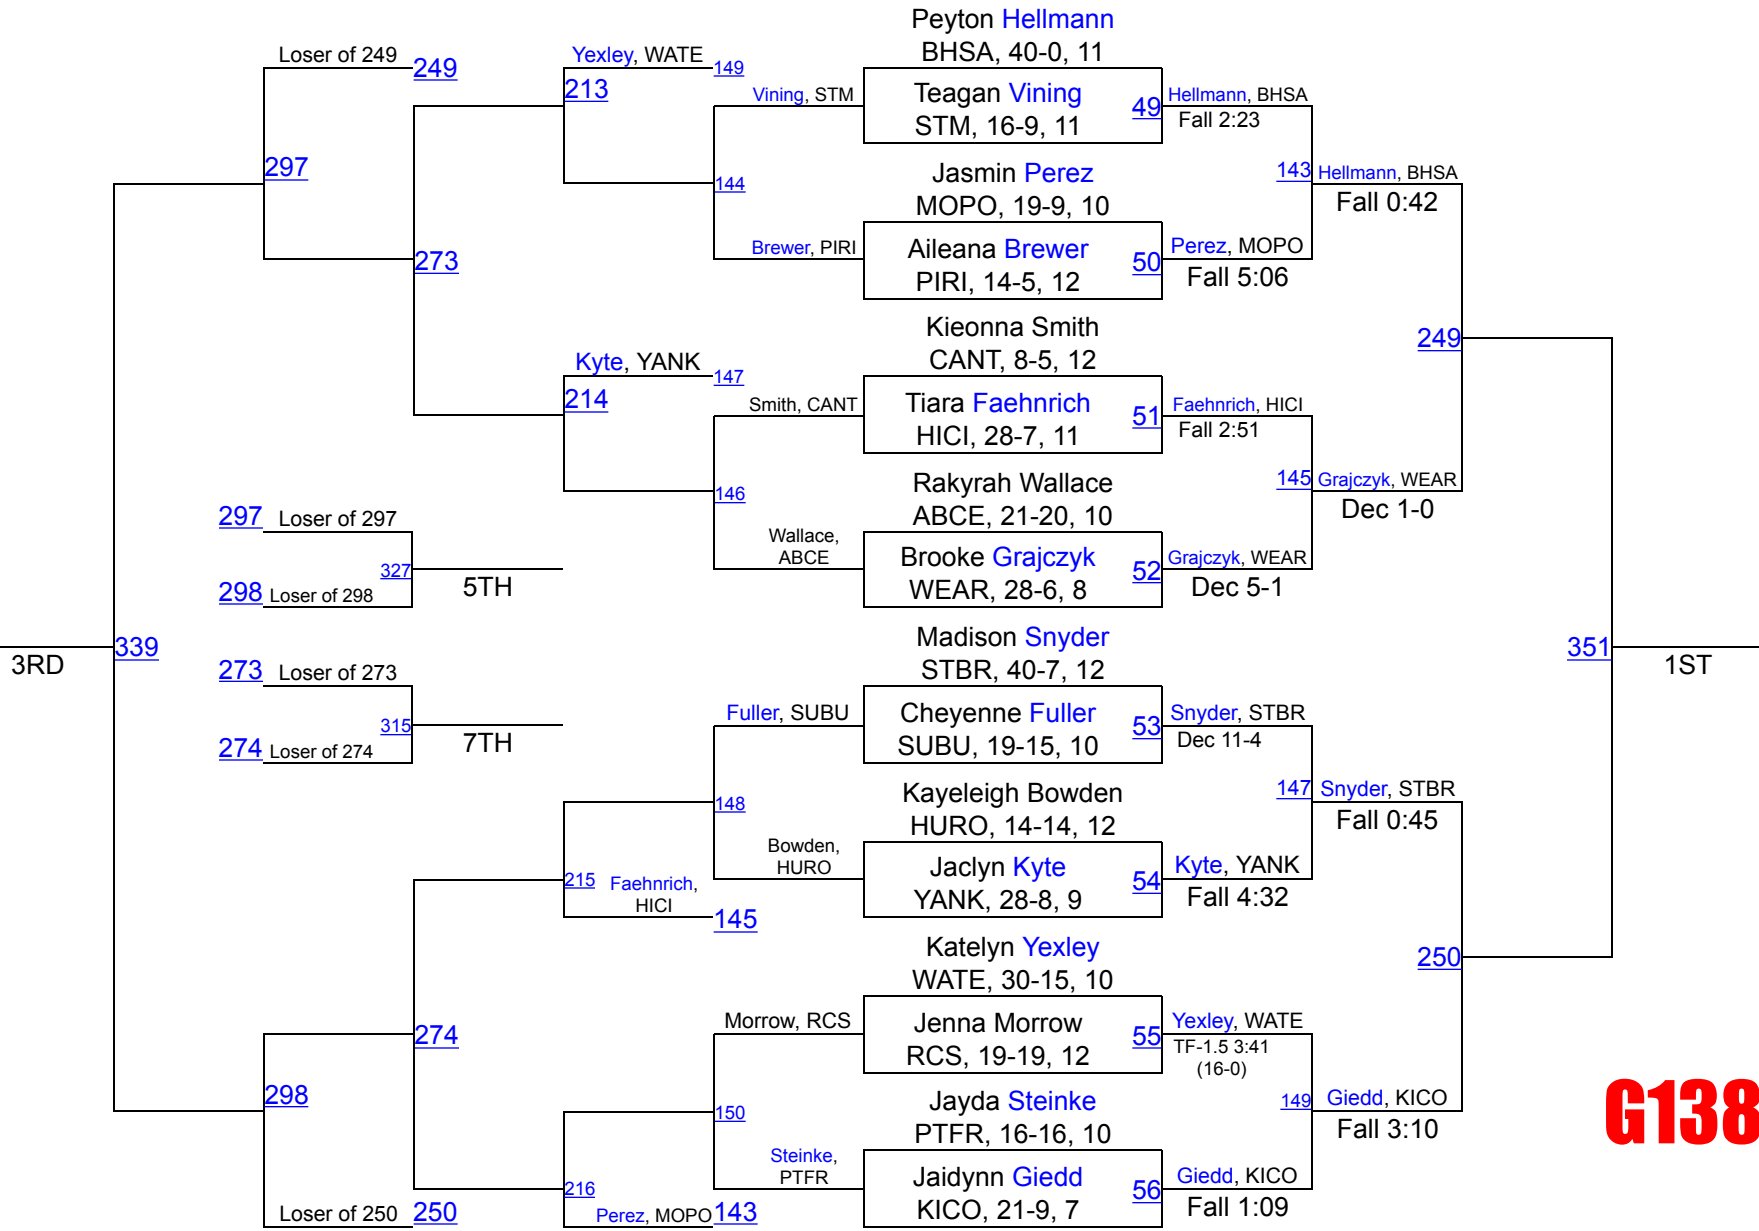

Mary-Kathe Joseph

BRVA, 27-1, 12

G107

G114

Quinn Butler

LEMC, 35-1, 10

G120

Summer Guthmiller

SIVA, 38-3, 9

G132

G138

G152

G165

G185