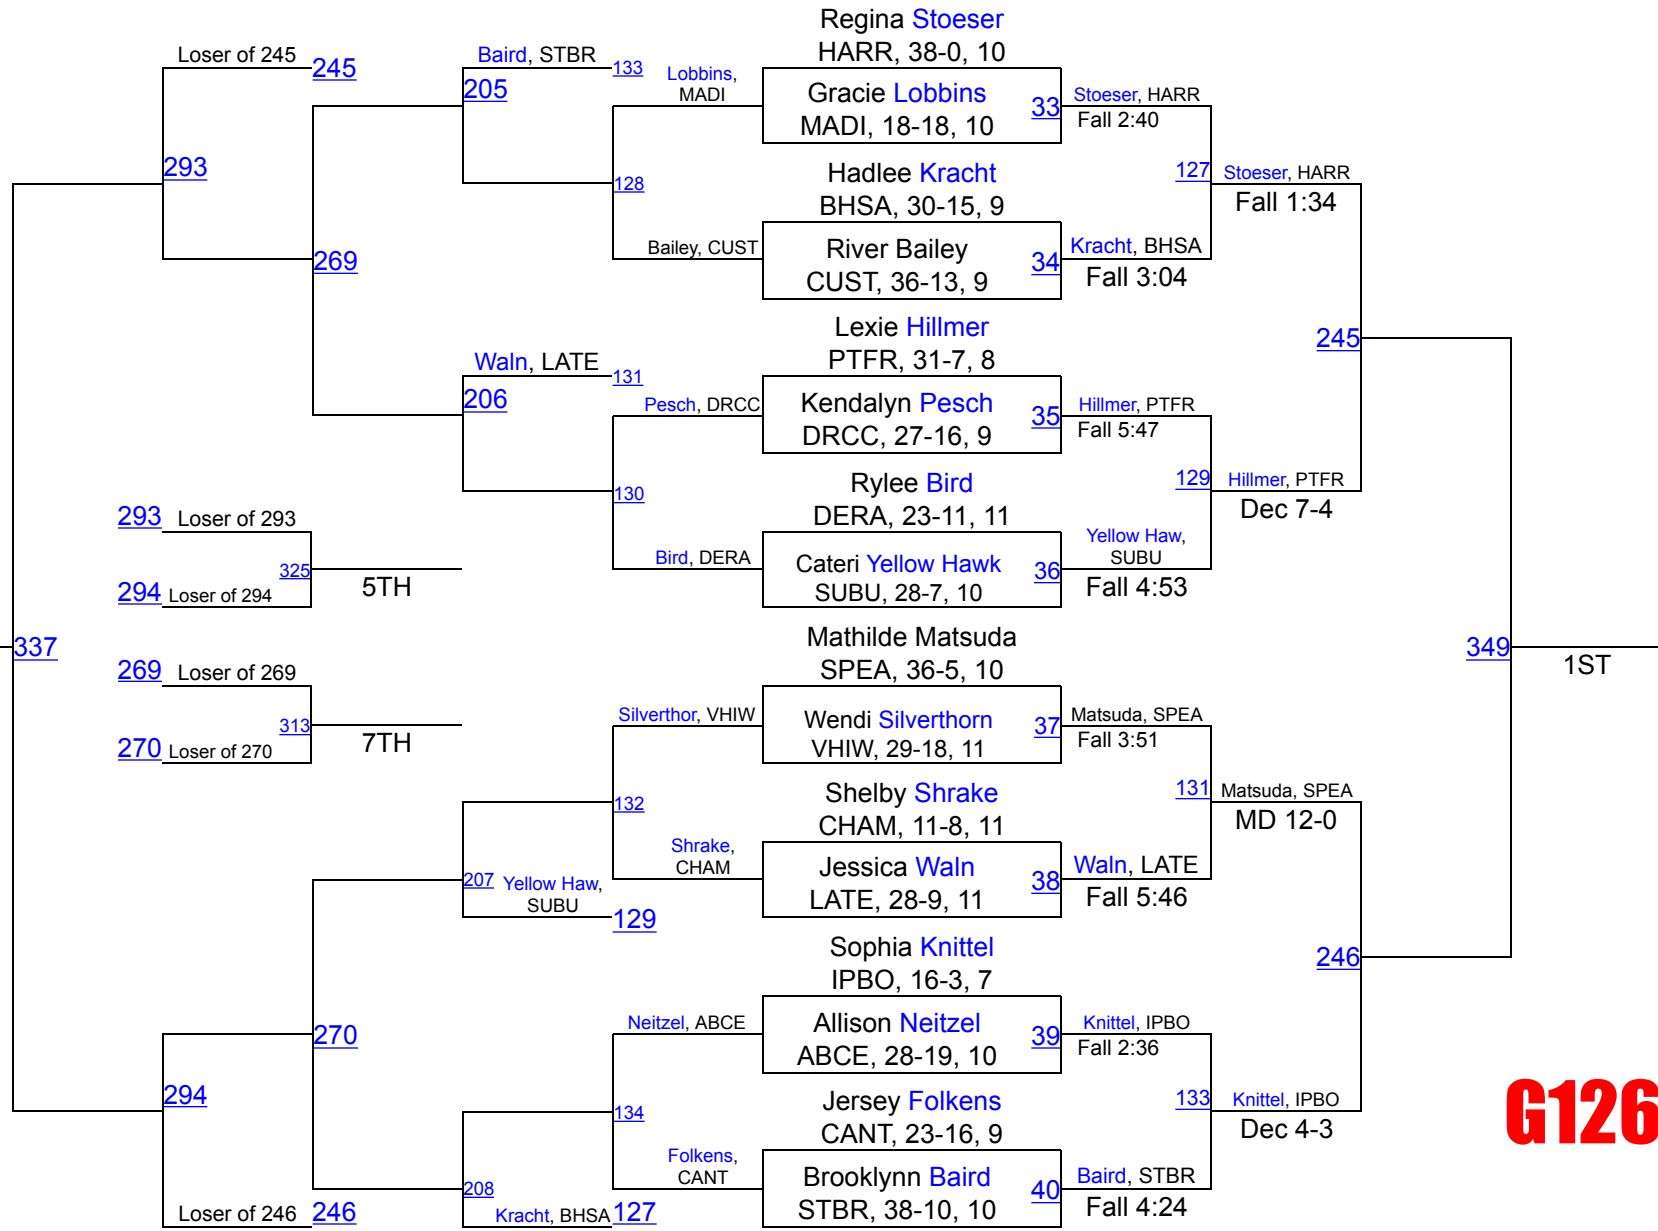

Mary-Kathe Joseph

BRVA, 27-1, 12

G107

G114

Quinn Butler

LEMC, 35-1, 10

G120

Summer Guthmiller

SIVA, 38-3, 9

G132

G138

G152

G165

G185