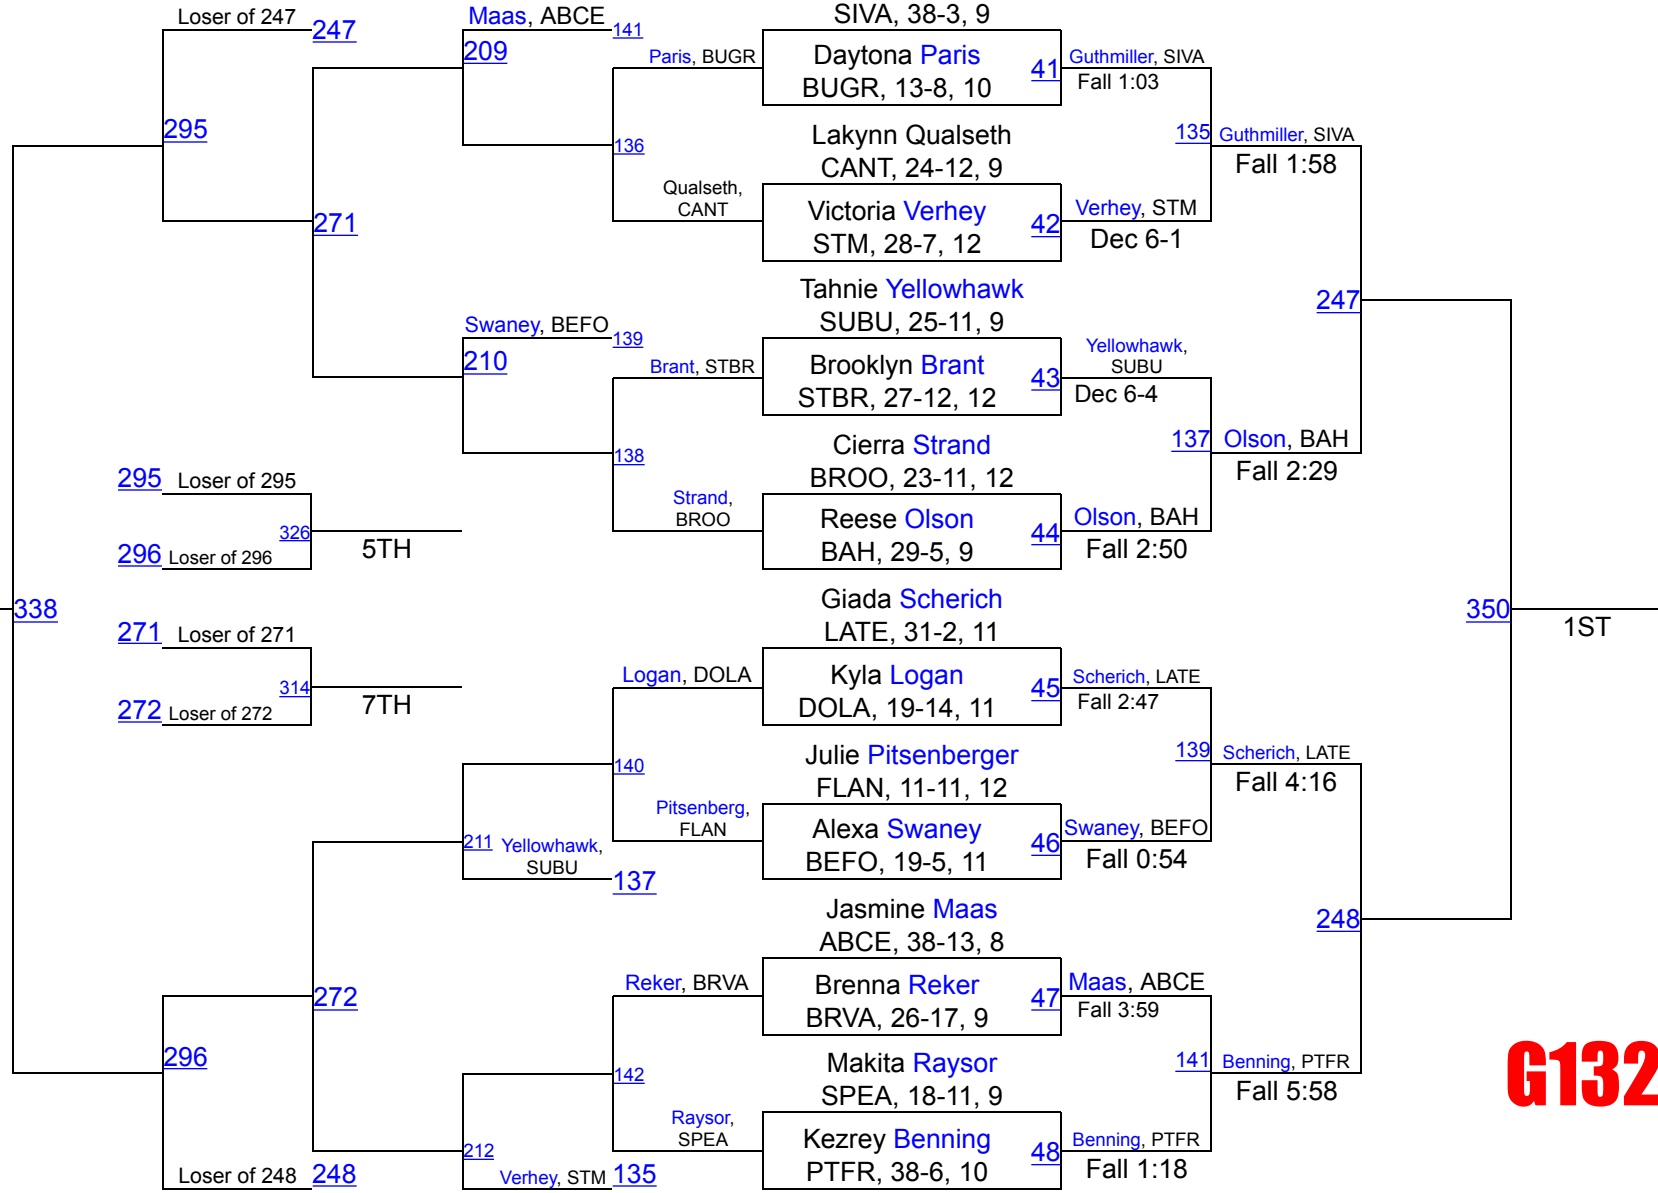

Mary-Kathe Joseph

BRVA, 27-1, 12

G107

G114

Quinn Butler

LEMC, 35-1, 10

G120

Summer Guthmiller

SIVA, 38-3, 9

G132

G138

G152

G165

G185