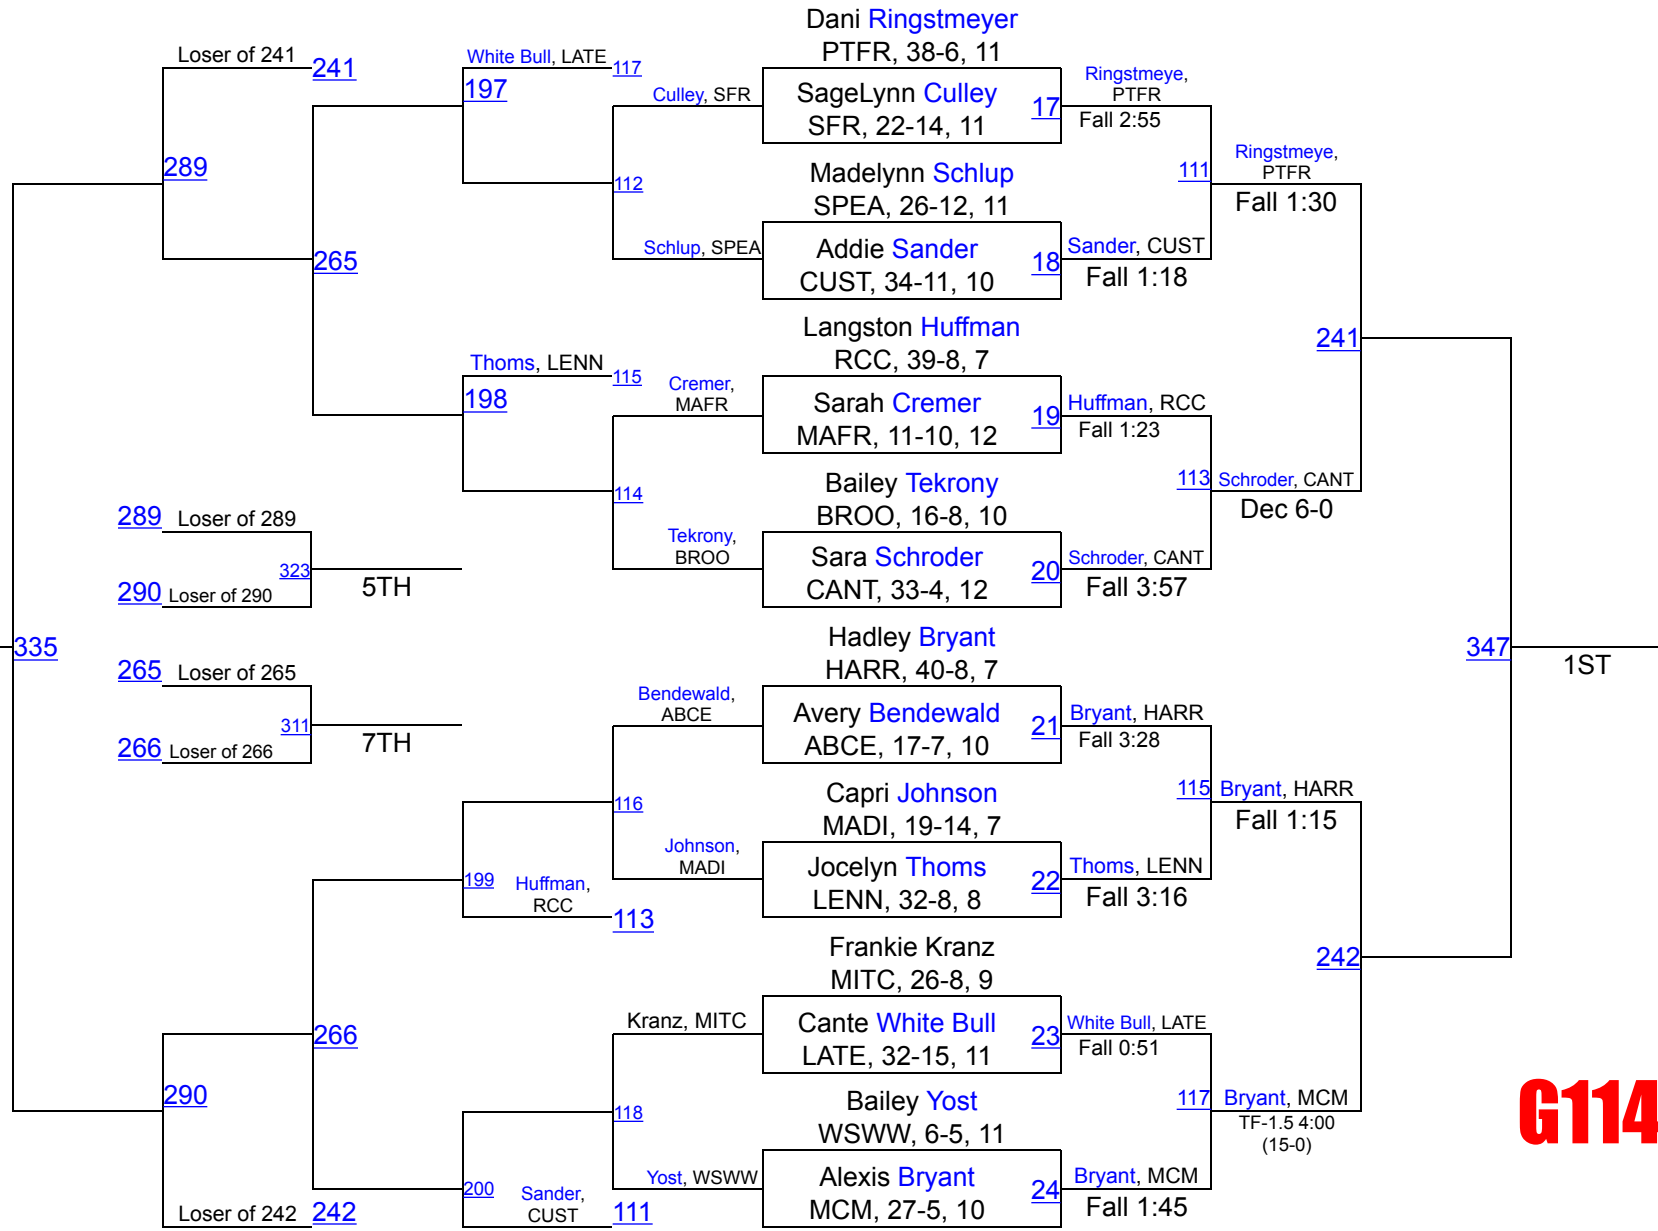

Mary-Kathe Joseph

BRVA, 27-1, 12

G107

G114

Quinn Butler

LEMC, 35-1, 10

G120

Summer Guthmiller

SIVA, 38-3, 9

G132

G138

G152

G165

G185