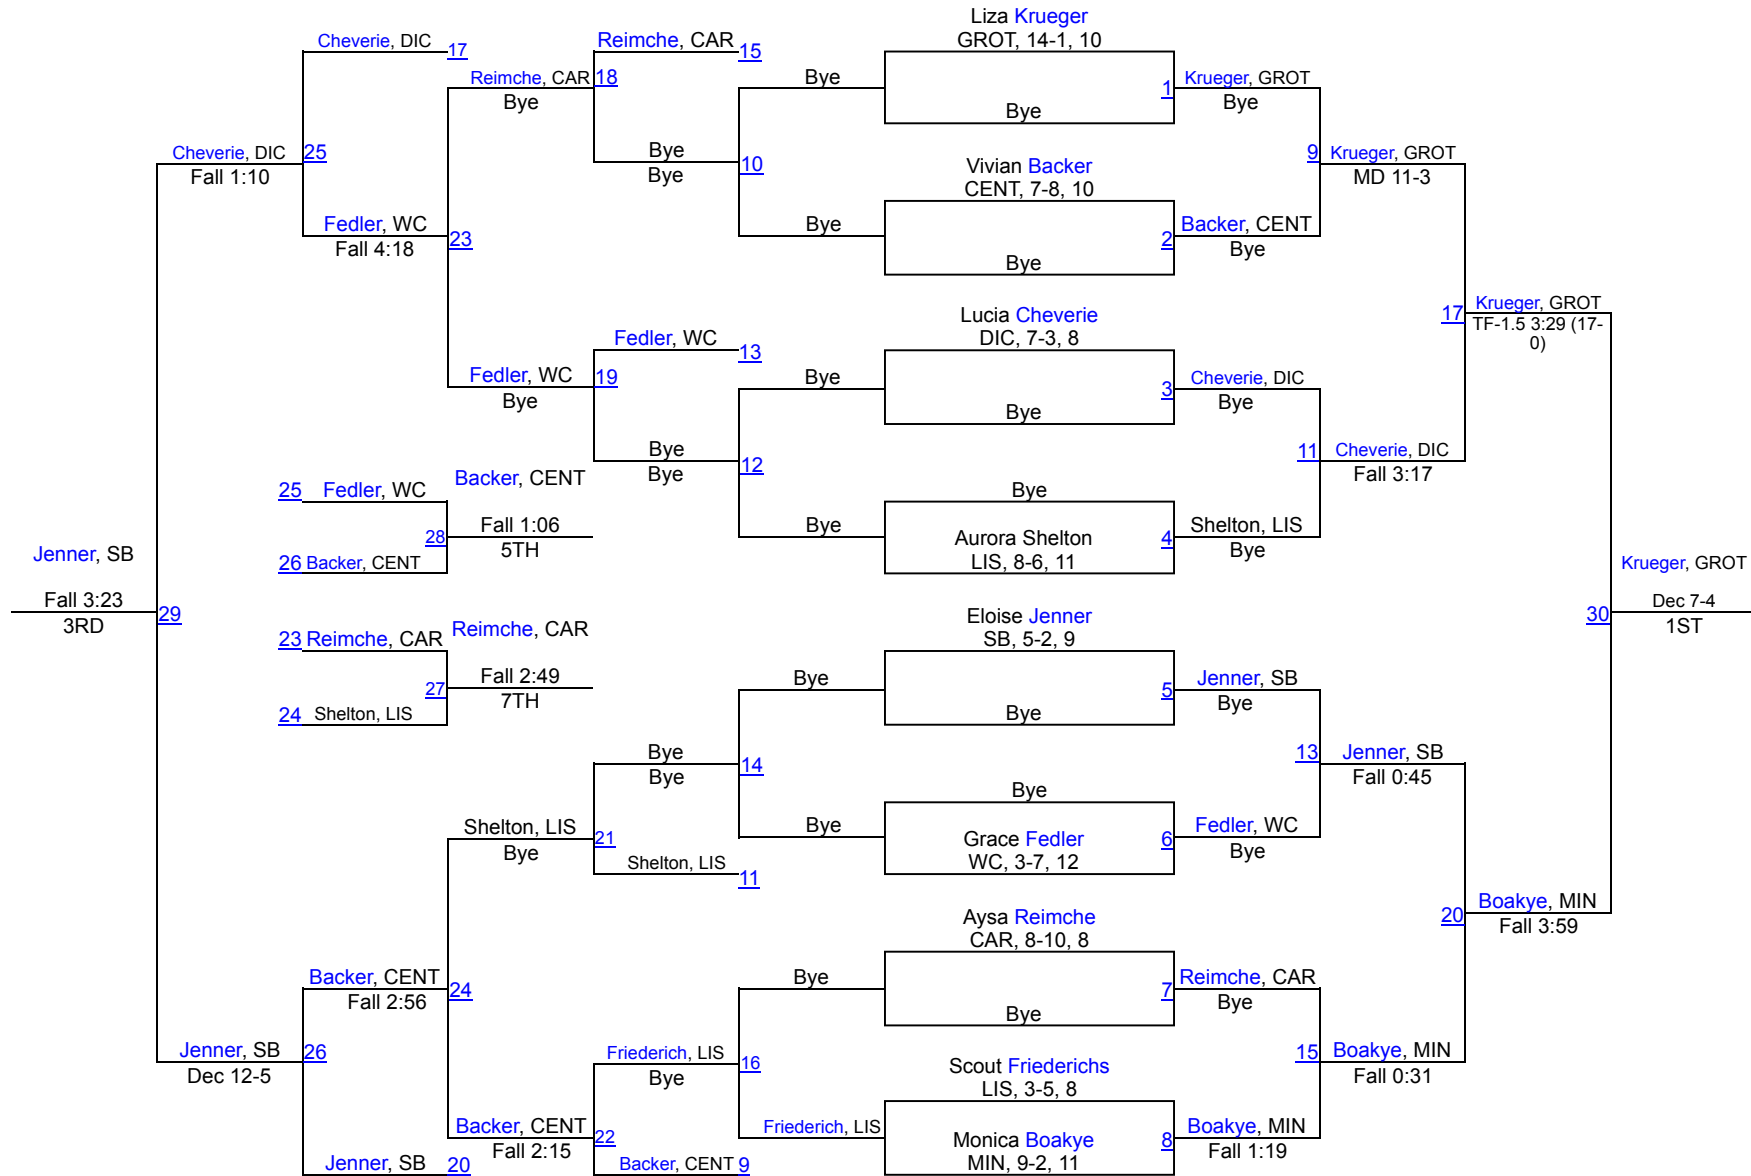

1 Dickinson	199
2 Minot	169.5
3 South Border	120
4 Lisbon	104.5
5 Bismarck Century	99
6 Kenmare/Bowbells/Burke Central	83
7 Carrington	51
8 Lakota Tech	44
9 Doland	39
10 Webster Area	34.5
11 Harvey - Wells County	34
12 Napoleon G-S	33.5
13 Beulah-Hazen	32
14 Mobridge	31
15 Standing Rock	27
16 MonDak	26
17 Groton Area	24.5
18 Ipswich/Bowdle	24
19 Williams County	21
20 Kindred	17
21 LaMoure LM	14
22 Bismarck	12
23 Velva	11
24 Ellendale/Edgeley/Kulm	9
24 Stanley	9
26 Britton-Hecla	4
26 Linton HMB	4
28 Bowman County/Beach	0
28 Oakes	0

3rd Annual Girls` Border Brawl

100

3rd Annual Girls` Border Brawl

100B

3rd Annual Girls` Border Brawl

106

3rd Annual Girls' Border Brawl

112

3rd Annual Girls` Border Brawl

112B

3rd Annual Girls` Border Brawl

118

3rd Annual Girls` Border Brawl

118B

3rd Annual Girls` Border Brawl

124