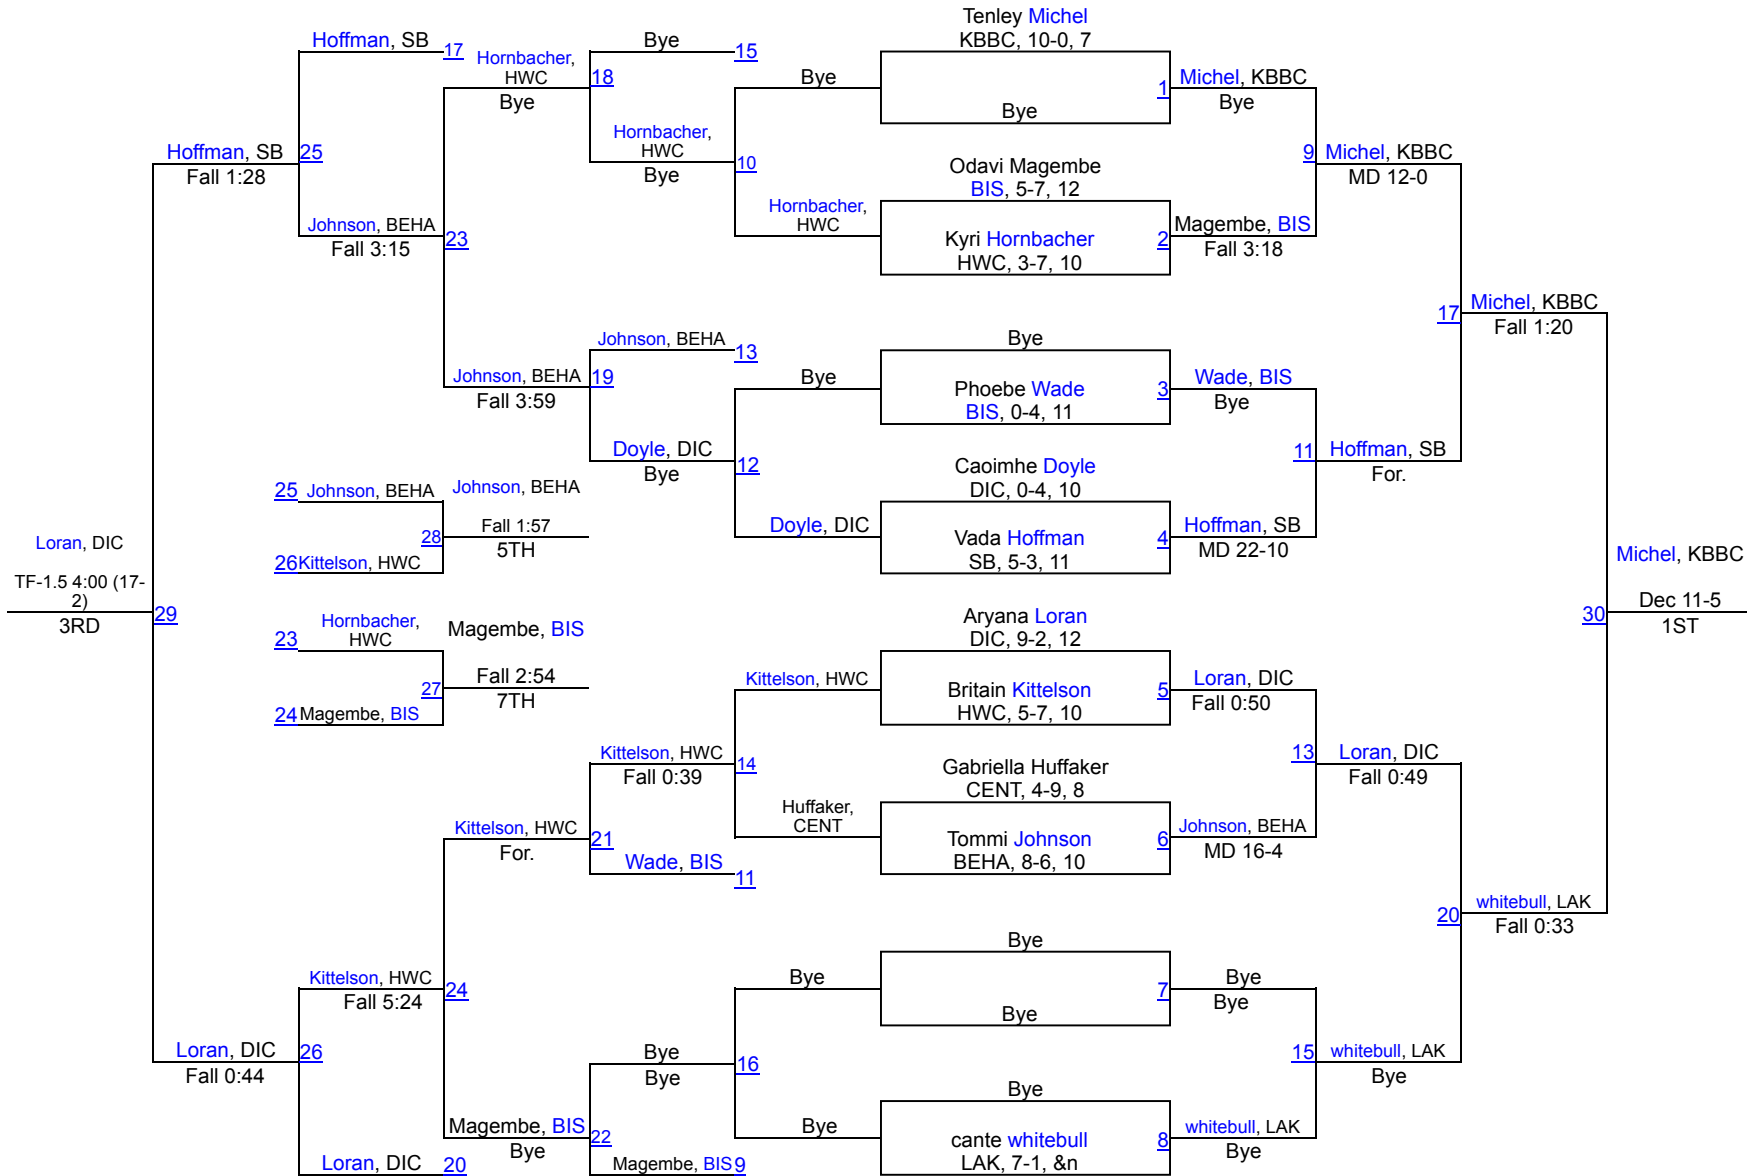

1 Dickinson	199
2 Minot	169.5
3 South Border	120
4 Lisbon	104.5
5 Bismarck Century	99
6 Kenmare/Bowbells/Burke Central	83
7 Carrington	51
8 Lakota Tech	44
9 Doland	39
10 Webster Area	34.5
11 Harvey - Wells County	34
12 Napoleon G-S	33.5
13 Beulah-Hazen	32
14 Mobridge	31
15 Standing Rock	27
16 MonDak	26
17 Groton Area	24.5
18 Ipswich/Bowdle	24
19 Williams County	21
20 Kindred	17
21 LaMoure LM	14
22 Bismarck	12
23 Velva	11
24 Ellendale/Edgeley/Kulm	9
24 Stanley	9
26 Britton-Hecla	4
26 Linton HMB	4
28 Bowman County/Beach	0
28 Oakes	0

3rd Annual Girls` Border Brawl

100

3rd Annual Girls` Border Brawl

100B

3rd Annual Girls` Border Brawl

106

3rd Annual Girls' Border Brawl

112

3rd Annual Girls` Border Brawl

112B

3rd Annual Girls` Border Brawl

118

3rd Annual Girls` Border Brawl

118B

3rd Annual Girls` Border Brawl

124

3rd Annual Girls` Border Brawl

124B

3rd Annual Girls` Border Brawl

130

3rd Annual Girls` Border Brawl

130B

3rd Annual Girls` Border Brawl

136