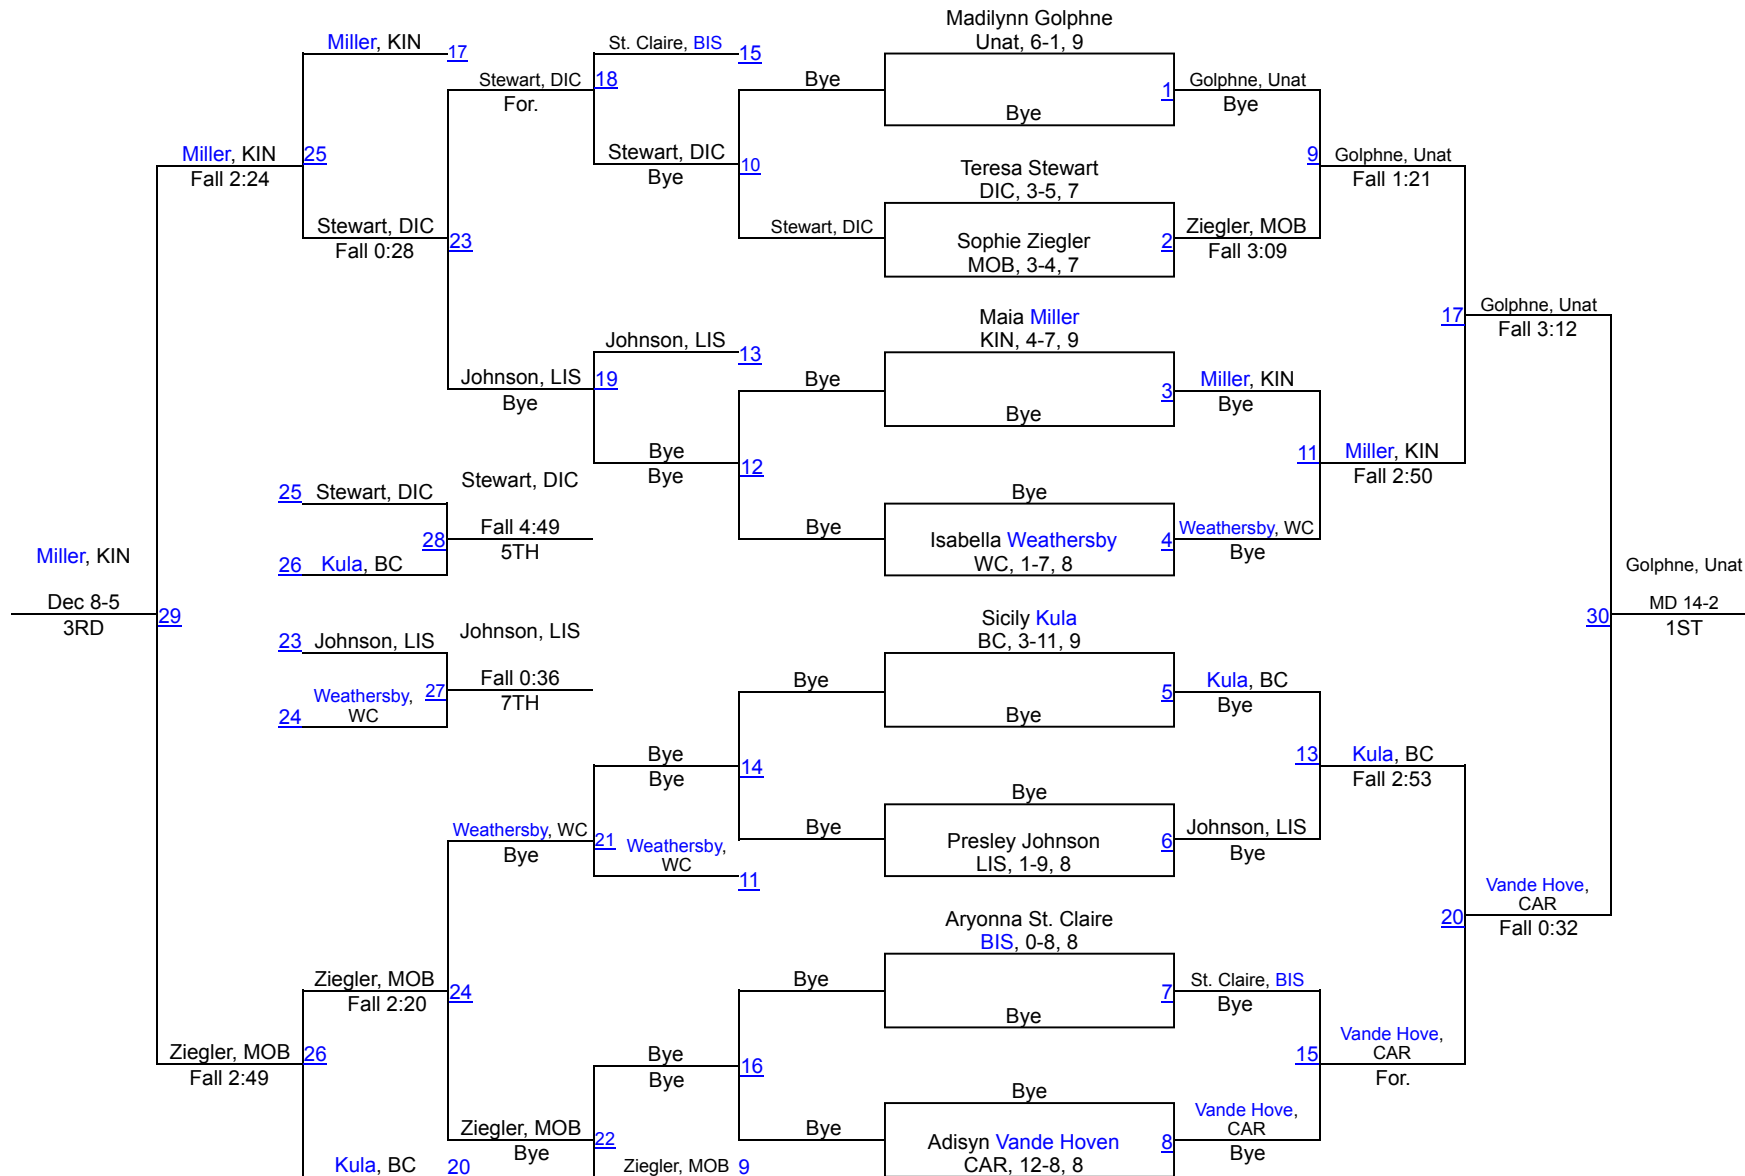

1 Dickinson	199
2 Minot	169.5
3 South Border	120
4 Lisbon	104.5
5 Bismarck Century	99
6 Kenmare/Bowbells/Burke Central	83
7 Carrington	51
8 Lakota Tech	44
9 Doland	39
10 Webster Area	34.5
11 Harvey - Wells County	34
12 Napoleon G-S	33.5
13 Beulah-Hazen	32
14 Mobridge	31
15 Standing Rock	27
16 MonDak	26
17 Groton Area	24.5
18 Ipswich/Bowdle	24
19 Williams County	21
20 Kindred	17
21 LaMoure LM	14
22 Bismarck	12
23 Velva	11
24 Ellendale/Edgeley/Kulm	9
24 Stanley	9
26 Britton-Hecla	4
26 Linton HMB	4
28 Bowman County/Beach	0
28 Oakes	0

3rd Annual Girls` Border Brawl

100

3rd Annual Girls` Border Brawl

100B

3rd Annual Girls` Border Brawl

106

3rd Annual Girls' Border Brawl

112

3rd Annual Girls` Border Brawl

112B

3rd Annual Girls` Border Brawl

118

3rd Annual Girls` Border Brawl

118B

3rd Annual Girls` Border Brawl

124

3rd Annual Girls` Border Brawl

124B

3rd Annual Girls` Border Brawl

130

3rd Annual Girls` Border Brawl

130B

3rd Annual Girls` Border Brawl

136