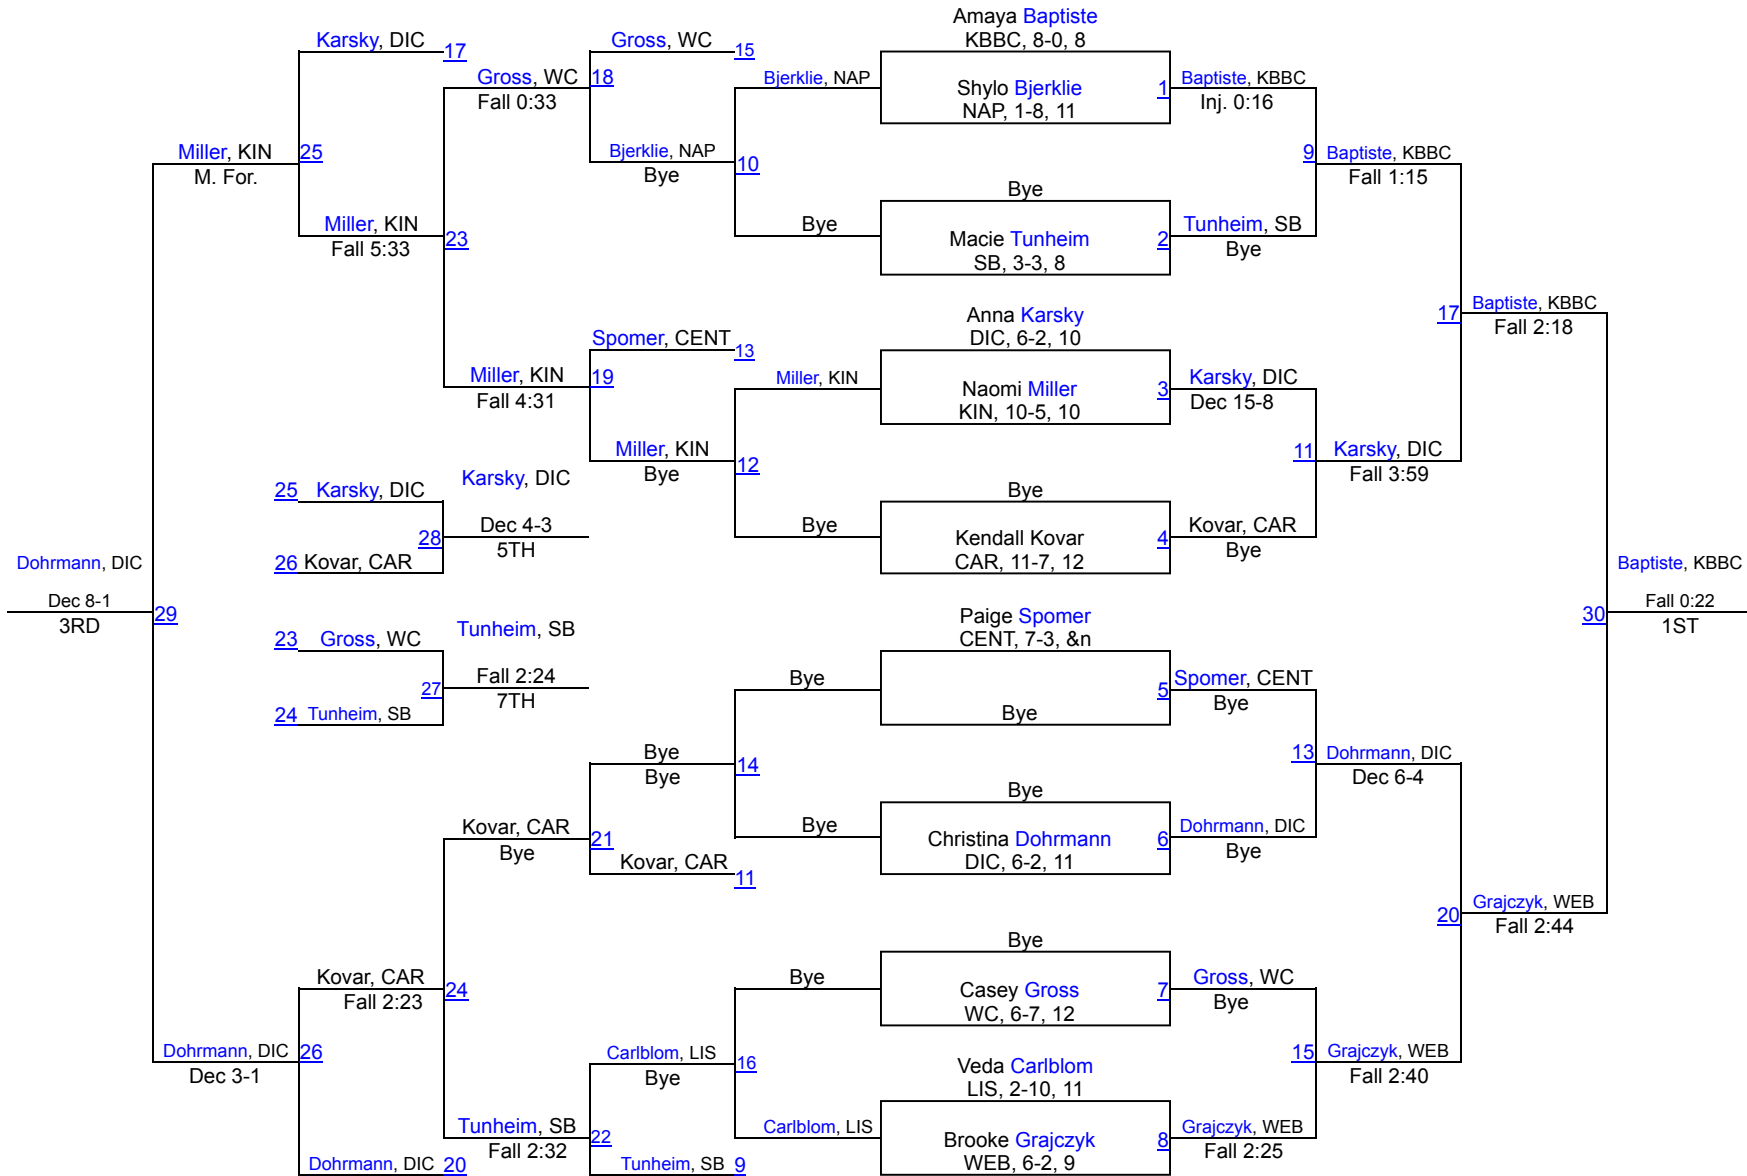

3rd Annual Girls` Border Brawl

142