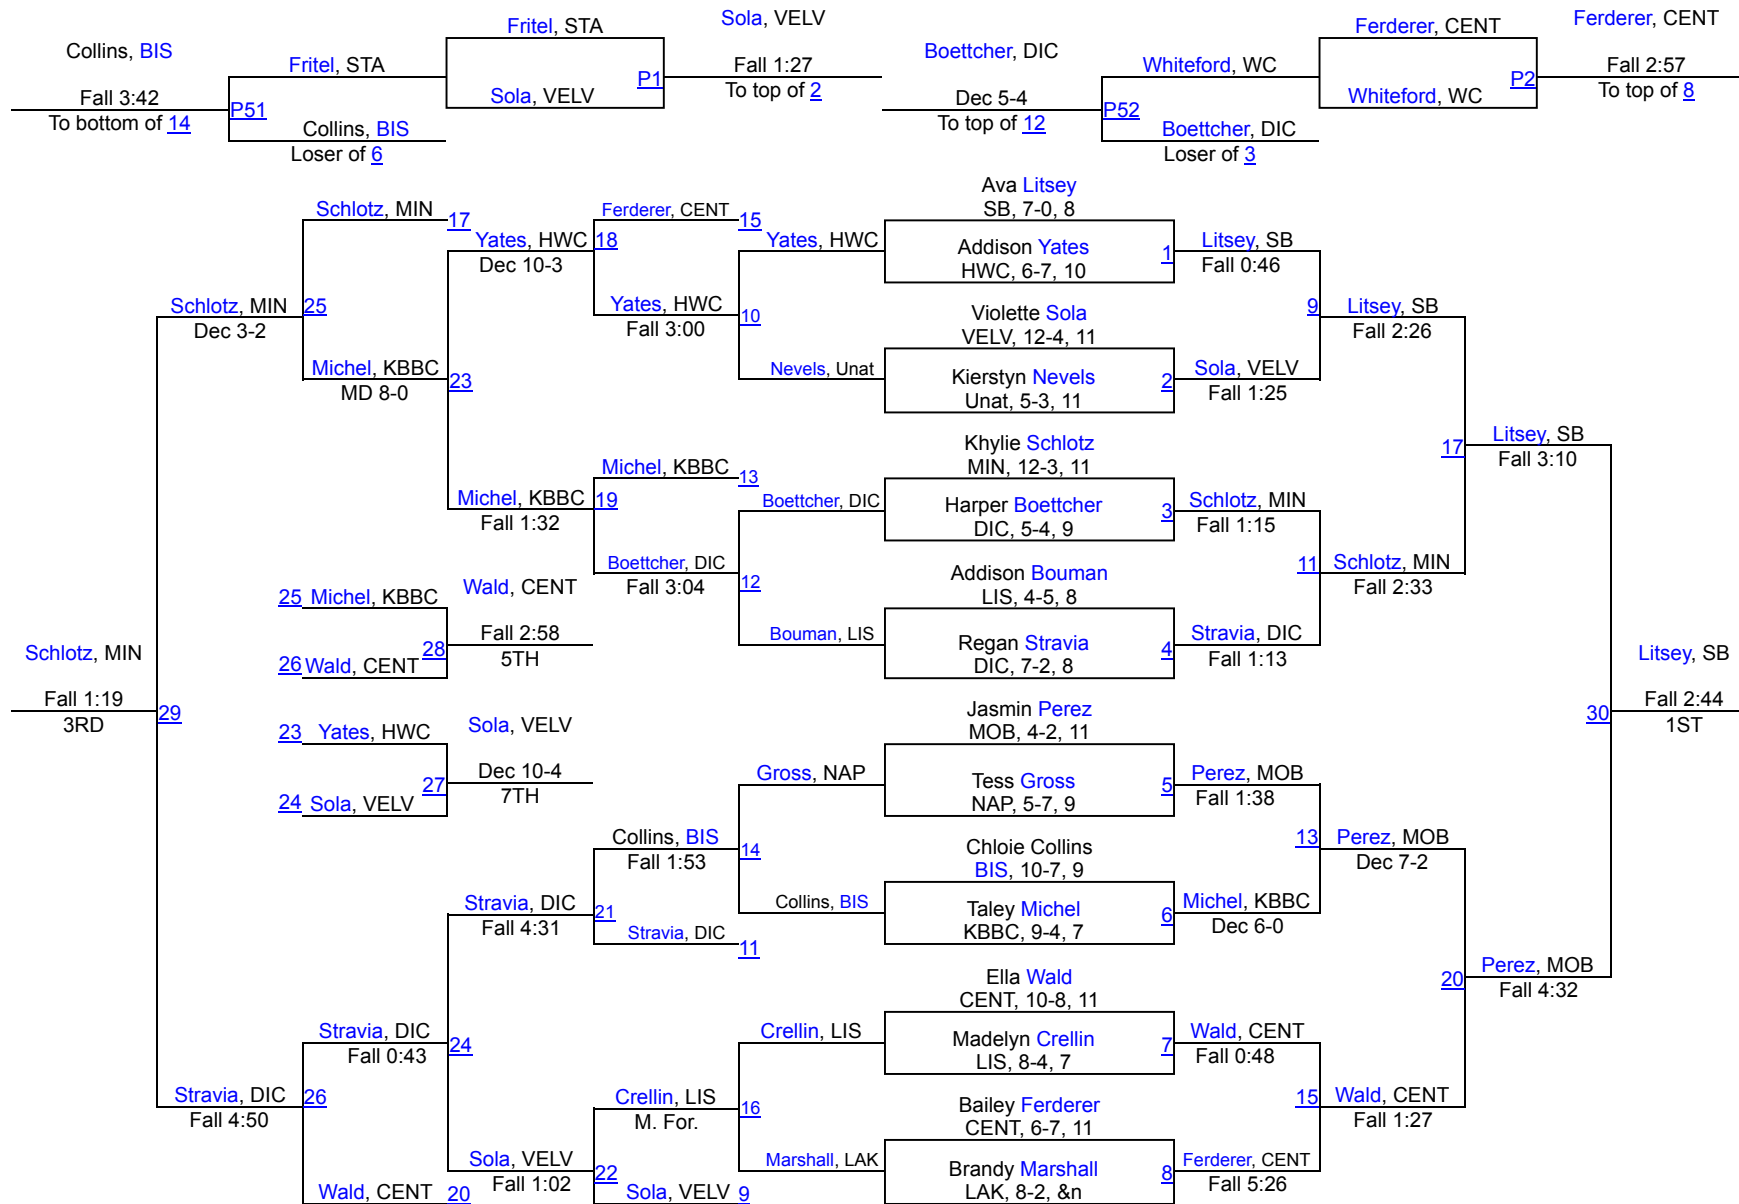

1 Dickinson	199
2 Minot	169.5
3 South Border	120
4 Lisbon	104.5
5 Bismarck Century	99
6 Kenmare/Bowbells/Burke Central	83
7 Carrington	51
8 Lakota Tech	44
9 Doland	39
10 Webster Area	34.5
11 Harvey - Wells County	34
12 Napoleon G-S	33.5
13 Beulah-Hazen	32
14 Mobridge	31
15 Standing Rock	27
16 MonDak	26
17 Groton Area	24.5
18 Ipswich/Bowdle	24
19 Williams County	21
20 Kindred	17
21 LaMoure LM	14
22 Bismarck	12
23 Velva	11
24 Ellendale/Edgeley/Kulm	9
24 Stanley	9
26 Britton-Hecla	4
26 Linton HMB	4
28 Bowman County/Beach	0
28 Oakes	0

3rd Annual Girls` Border Brawl

100

3rd Annual Girls` Border Brawl

100B

3rd Annual Girls` Border Brawl

106

3rd Annual Girls' Border Brawl

112

3rd Annual Girls` Border Brawl

112B

3rd Annual Girls` Border Brawl

118

3rd Annual Girls` Border Brawl

118B

3rd Annual Girls` Border Brawl

124