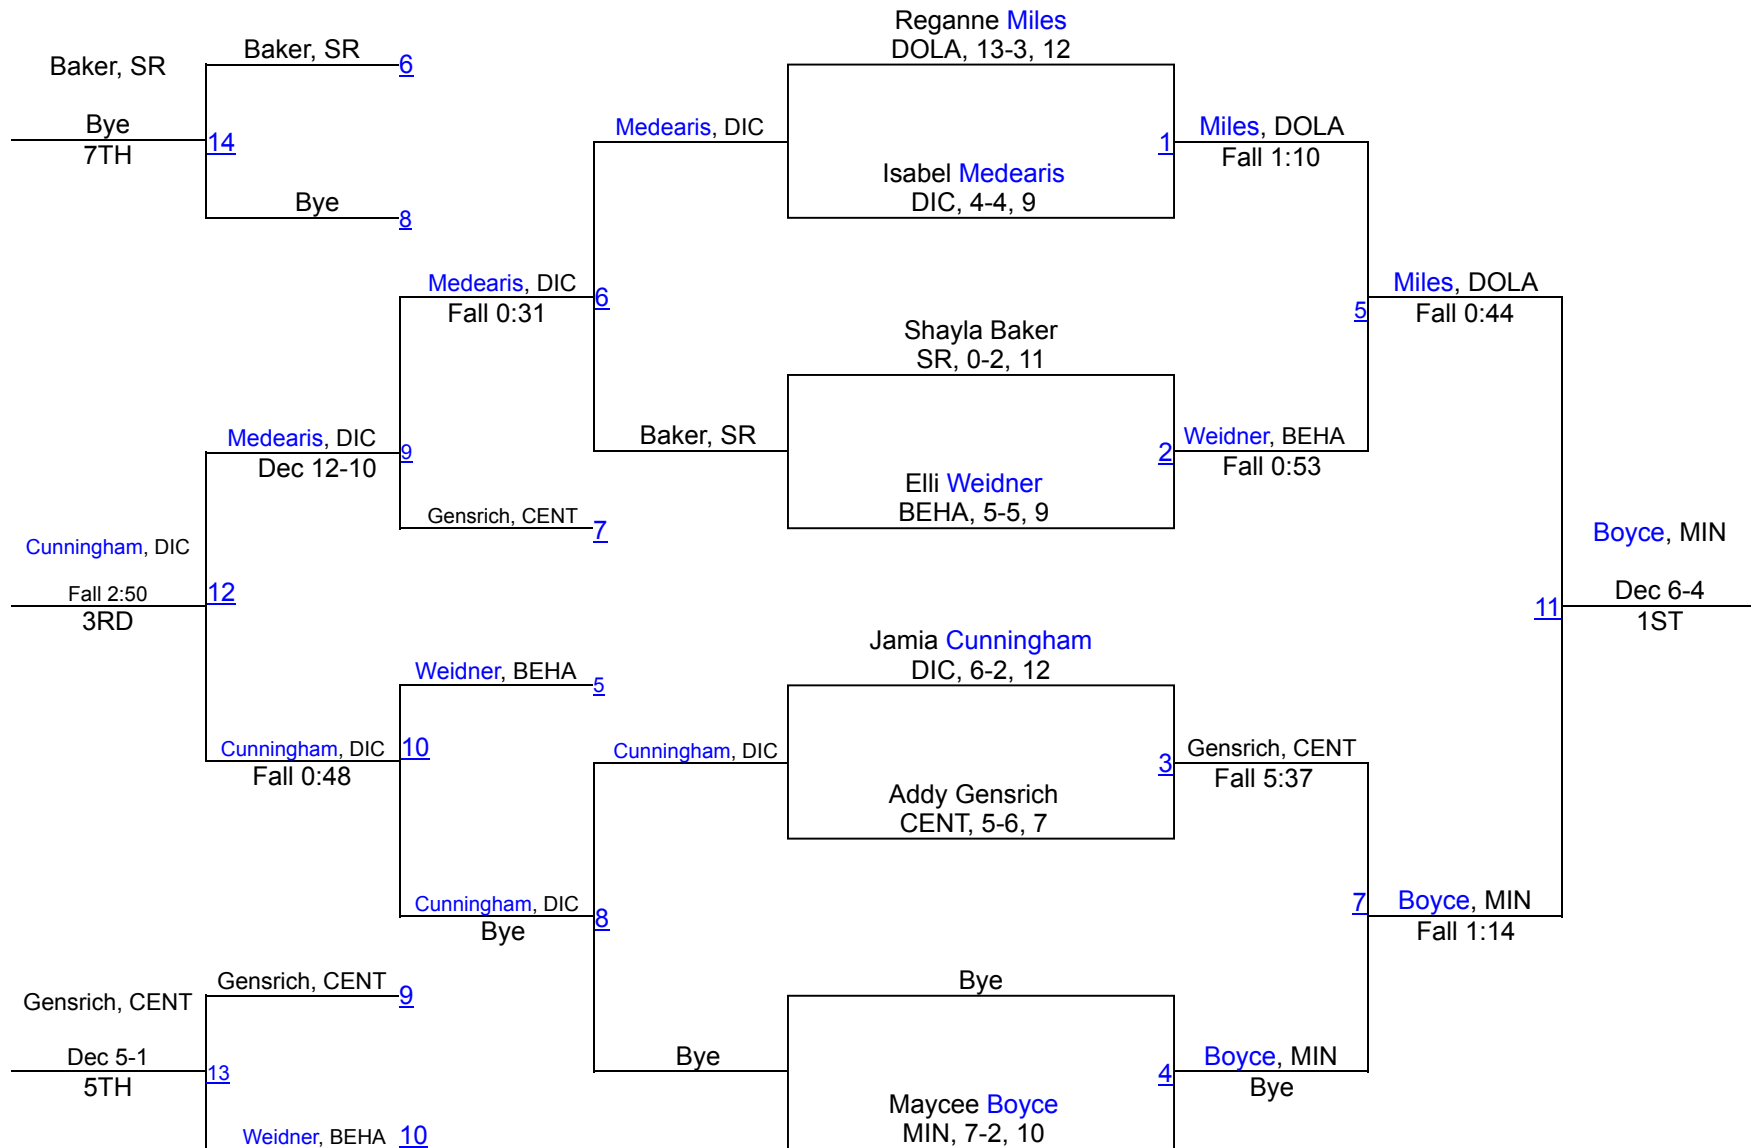

3rd Annual Girls` Border Brawl

155