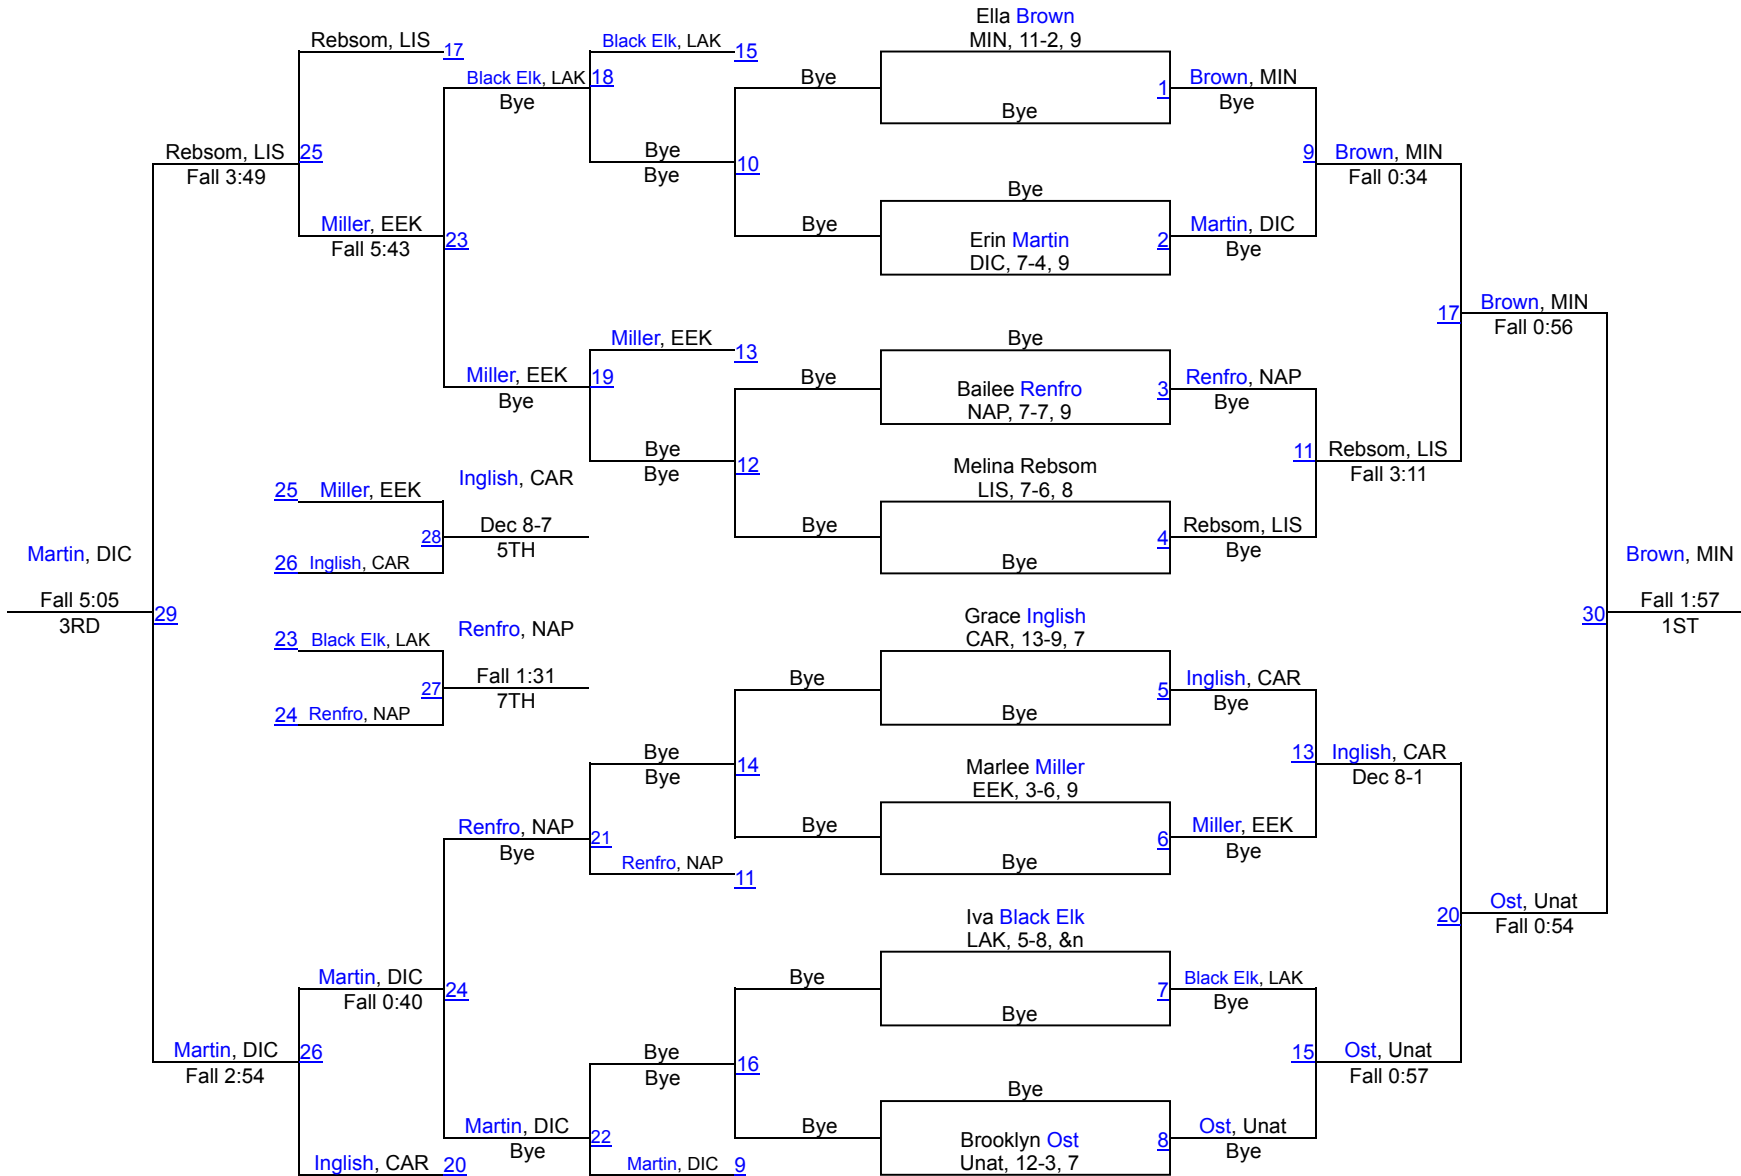

1 Dickinson	199
2 Minot	169.5
3 South Border	120
4 Lisbon	104.5
5 Bismarck Century	99
6 Kenmare/Bowbells/Burke Central	83
7 Carrington	51
8 Lakota Tech	44
9 Doland	39
10 Webster Area	34.5
11 Harvey - Wells County	34
12 Napoleon G-S	33.5
13 Beulah-Hazen	32
14 Mobridge	31
15 Standing Rock	27
16 MonDak	26
17 Groton Area	24.5
18 Ipswich/Bowdle	24
19 Williams County	21
20 Kindred	17
21 LaMoure LM	14
22 Bismarck	12
23 Velva	11
24 Ellendale/Edgeley/Kulm	9
24 Stanley	9
26 Britton-Hecla	4
26 Linton HMB	4
28 Bowman County/Beach	0
28 Oakes	0

3rd Annual Girls` Border Brawl

100

3rd Annual Girls` Border Brawl

100B

3rd Annual Girls` Border Brawl

106

3rd Annual Girls' Border Brawl

112