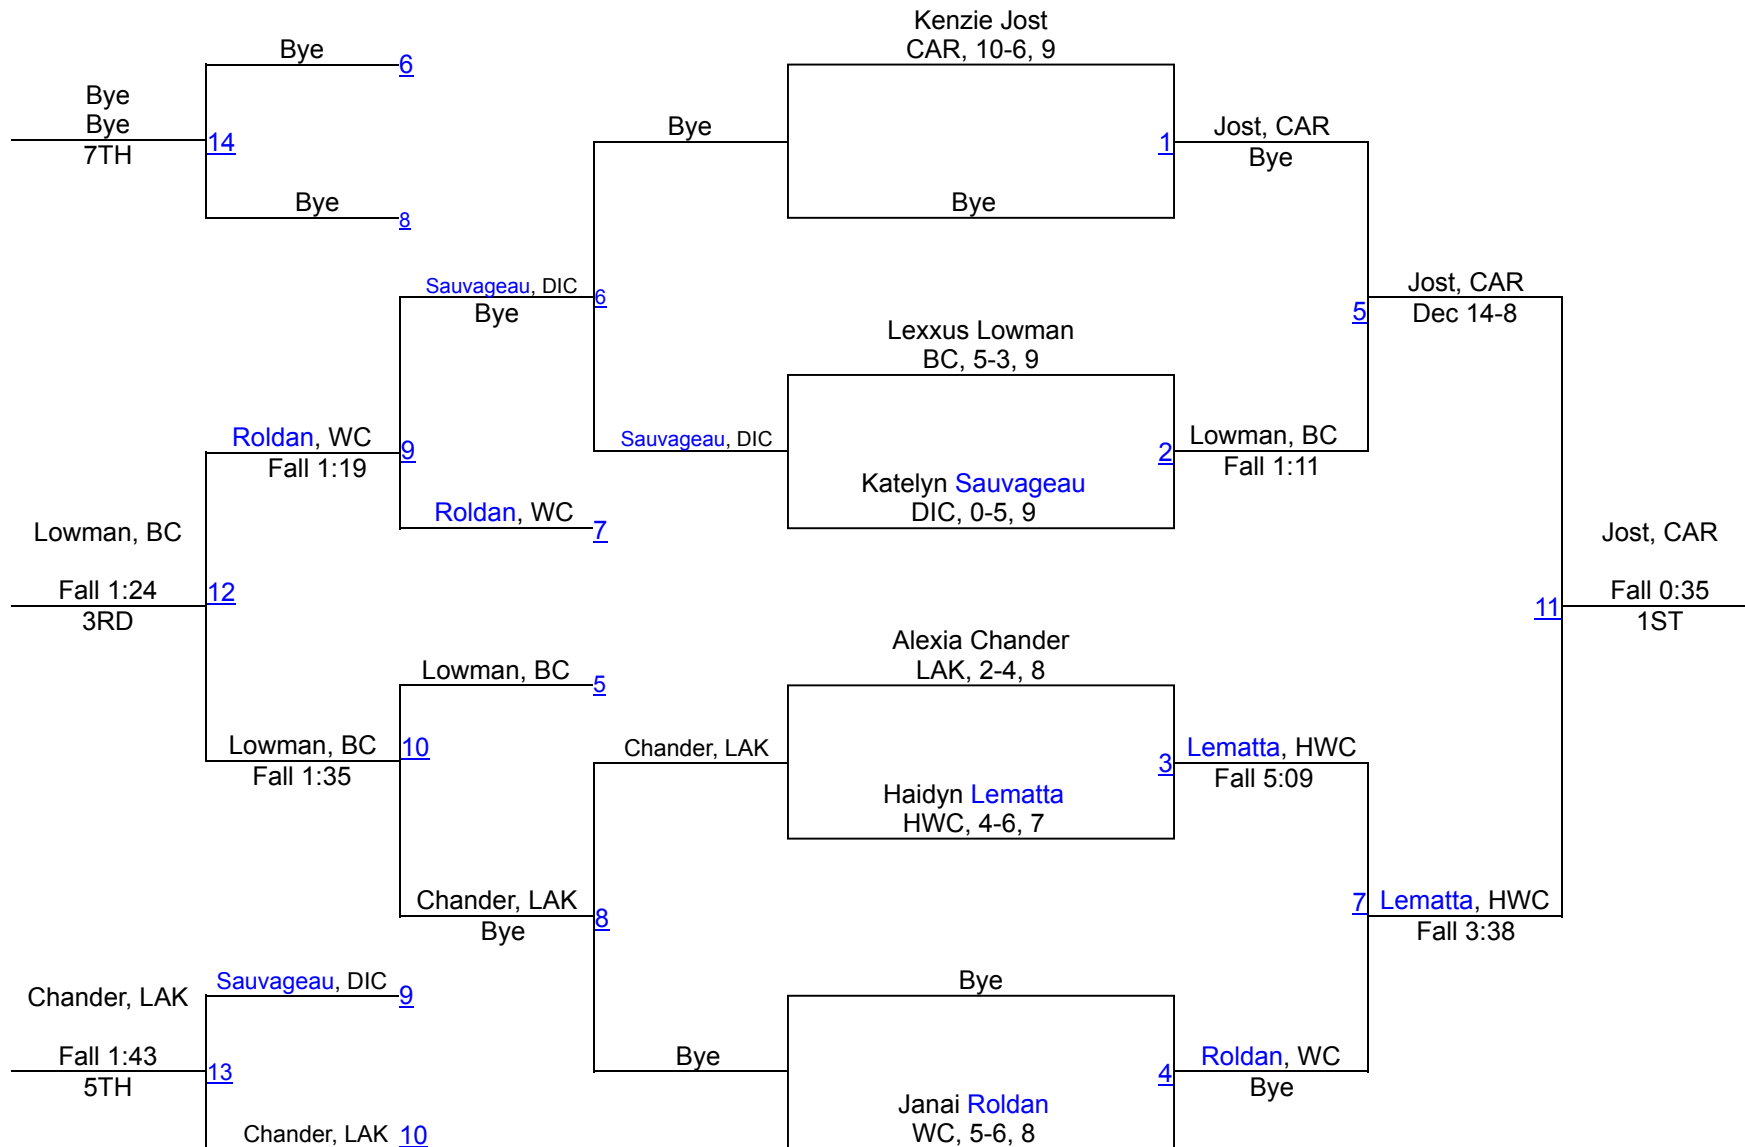

3rd Annual Girls` Border Brawl

124B

3rd Annual Girls` Border Brawl

130

3rd Annual Girls` Border Brawl

130B

3rd Annual Girls` Border Brawl

136

3rd Annual Girls` Border Brawl

136B

Round 1

Kershaw, BIS	1	Kershaw, BIS
Brewer, CAR		Fall 3:21

IVERSON, OAKE	2	Zubke, NAP
Zubke, NAP		Fall 2:56

Sava Nelson, Unat, 10-3, 9
1ST

Round 2

Nelson, Unat	3	Nelson, Unat
Zubke, NAP		Fall 1:46