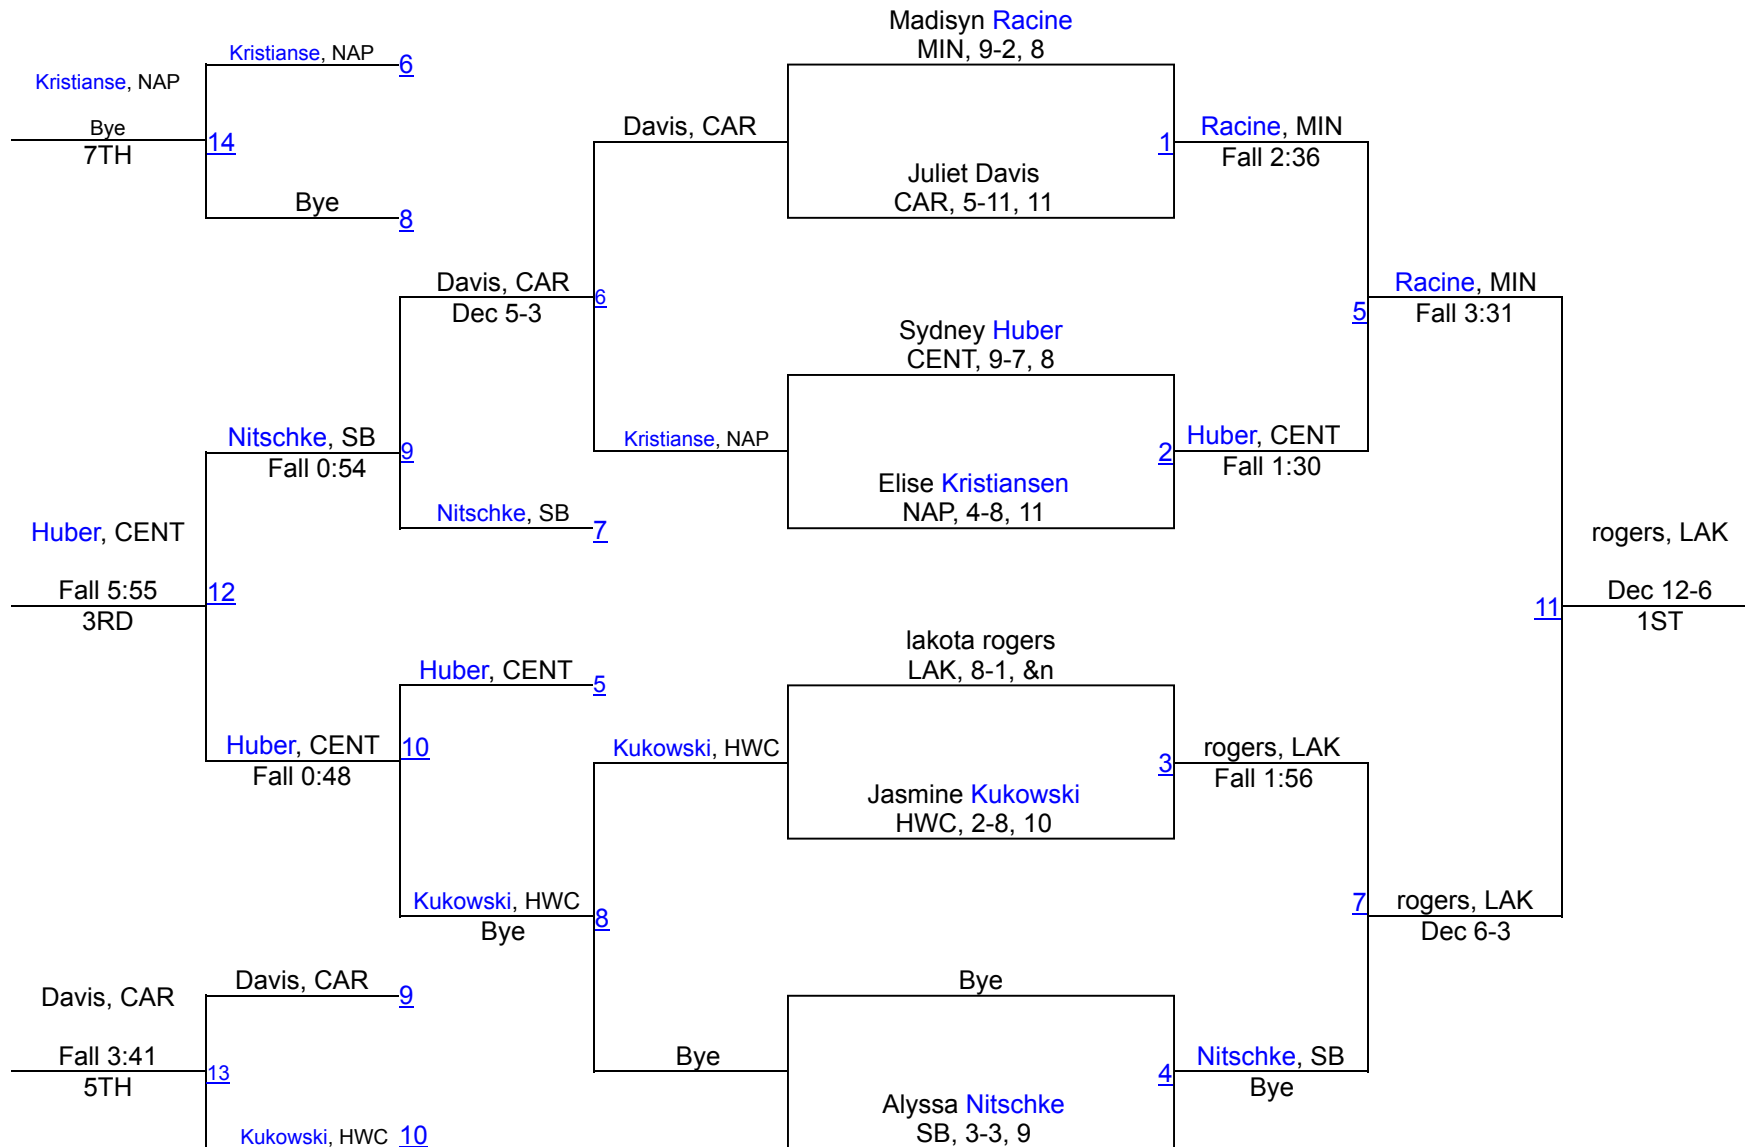

1 Dickinson	199
2 Minot	169.5
3 South Border	120
4 Lisbon	104.5
5 Bismarck Century	99
6 Kenmare/Bowbells/Burke Central	83
7 Carrington	51
8 Lakota Tech	44
9 Doland	39
10 Webster Area	34.5
11 Harvey - Wells County	34
12 Napoleon G-S	33.5
13 Beulah-Hazen	32
14 Mobridge	31
15 Standing Rock	27
16 MonDak	26
17 Groton Area	24.5
18 Ipswich/Bowdle	24
19 Williams County	21
20 Kindred	17
21 LaMoure LM	14
22 Bismarck	12
23 Velva	11
24 Ellendale/Edgeley/Kulm	9
24 Stanley	9
26 Britton-Hecla	4
26 Linton HMB	4
28 Bowman County/Beach	0
28 Oakes	0

3rd Annual Girls` Border Brawl

100

3rd Annual Girls` Border Brawl

100B

3rd Annual Girls` Border Brawl

106

3rd Annual Girls' Border Brawl

112

3rd Annual Girls` Border Brawl

112B

3rd Annual Girls` Border Brawl

118

3rd Annual Girls` Border Brawl

118B

3rd Annual Girls` Border Brawl

124