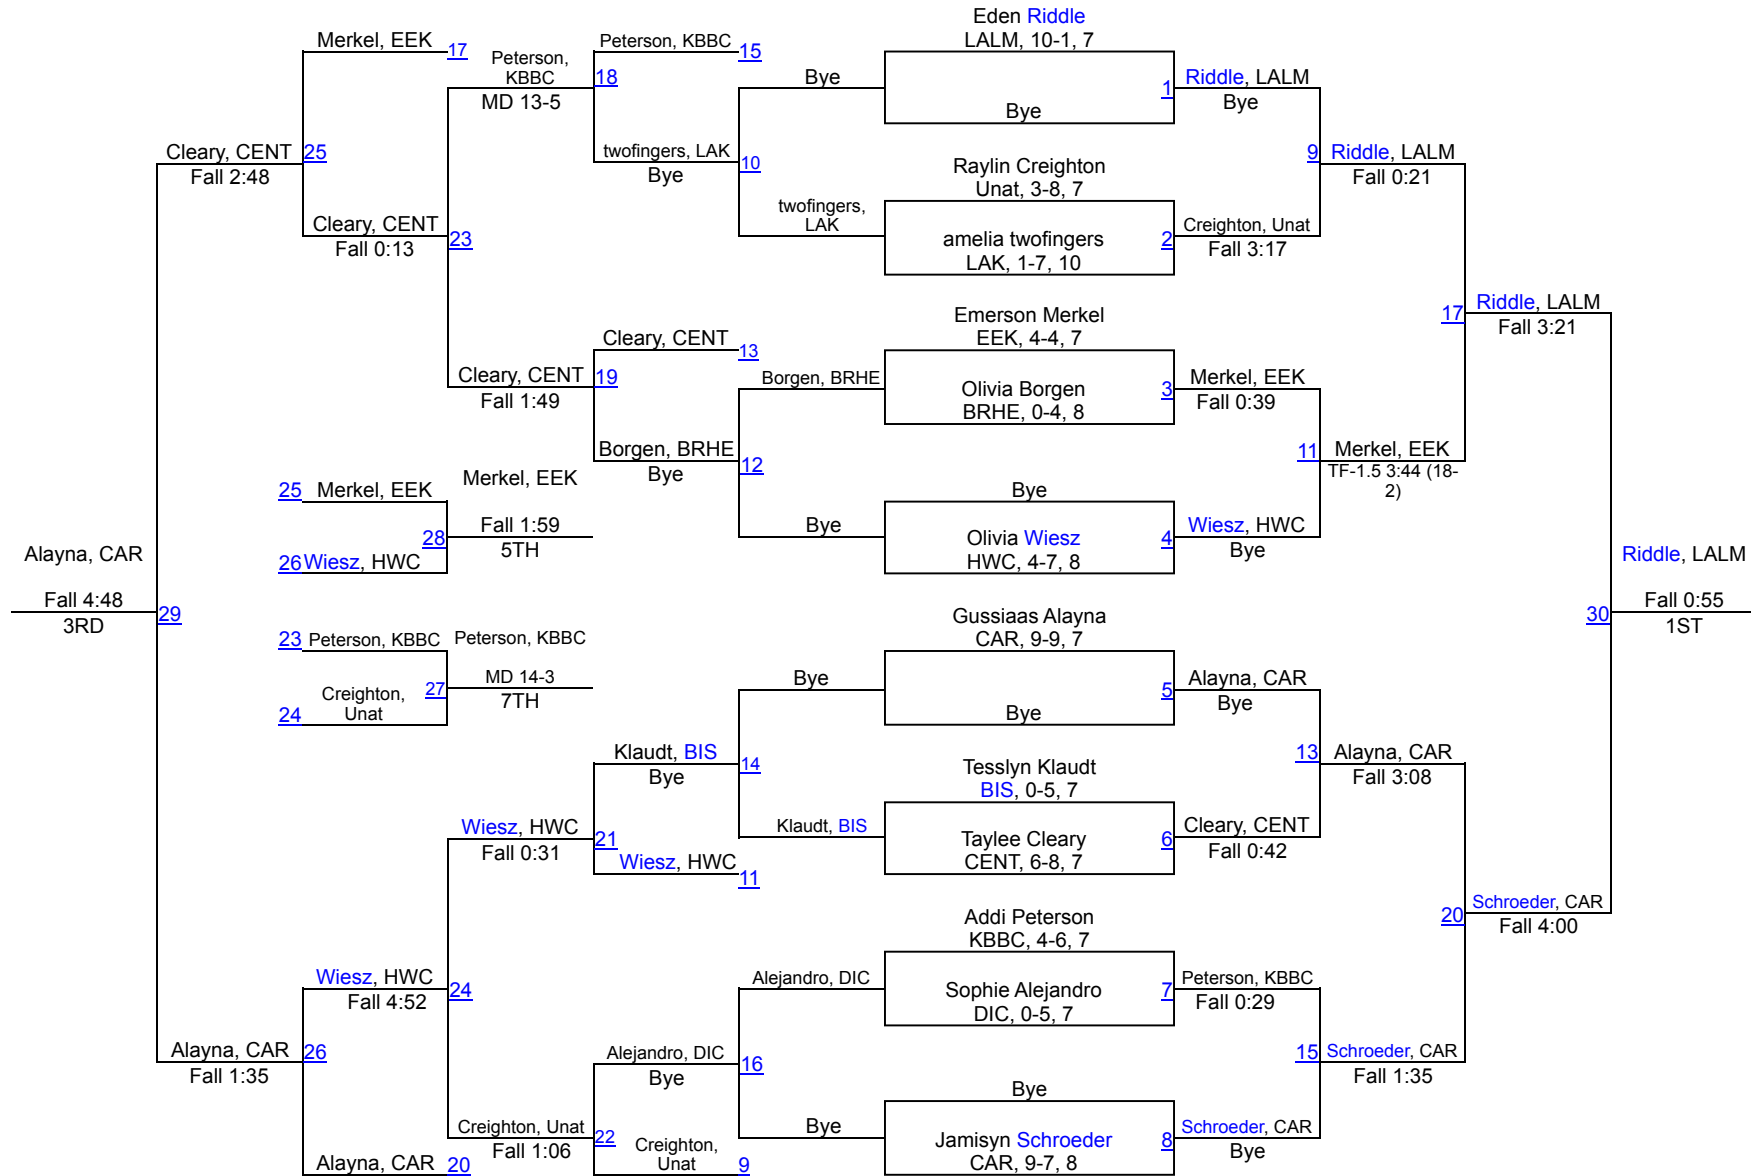

1 Dickinson	199
2 Minot	169.5
3 South Border	120
4 Lisbon	104.5
5 Bismarck Century	99
6 Kenmare/Bowbells/Burke Central	83
7 Carrington	51
8 Lakota Tech	44
9 Doland	39
10 Webster Area	34.5
11 Harvey - Wells County	34
12 Napoleon G-S	33.5
13 Beulah-Hazen	32
14 Mobridge	31
15 Standing Rock	27
16 MonDak	26
17 Groton Area	24.5
18 Ipswich/Bowdle	24
19 Williams County	21
20 Kindred	17
21 LaMoure LM	14
22 Bismarck	12
23 Velva	11
24 Ellendale/Edgeley/Kulm	9
24 Stanley	9
26 Britton-Hecla	4
26 Linton HMB	4
28 Bowman County/Beach	0
28 Oakes	0

3rd Annual Girls` Border Brawl

100

3rd Annual Girls` Border Brawl

100B

3rd Annual Girls` Border Brawl

106

3rd Annual Girls' Border Brawl

112