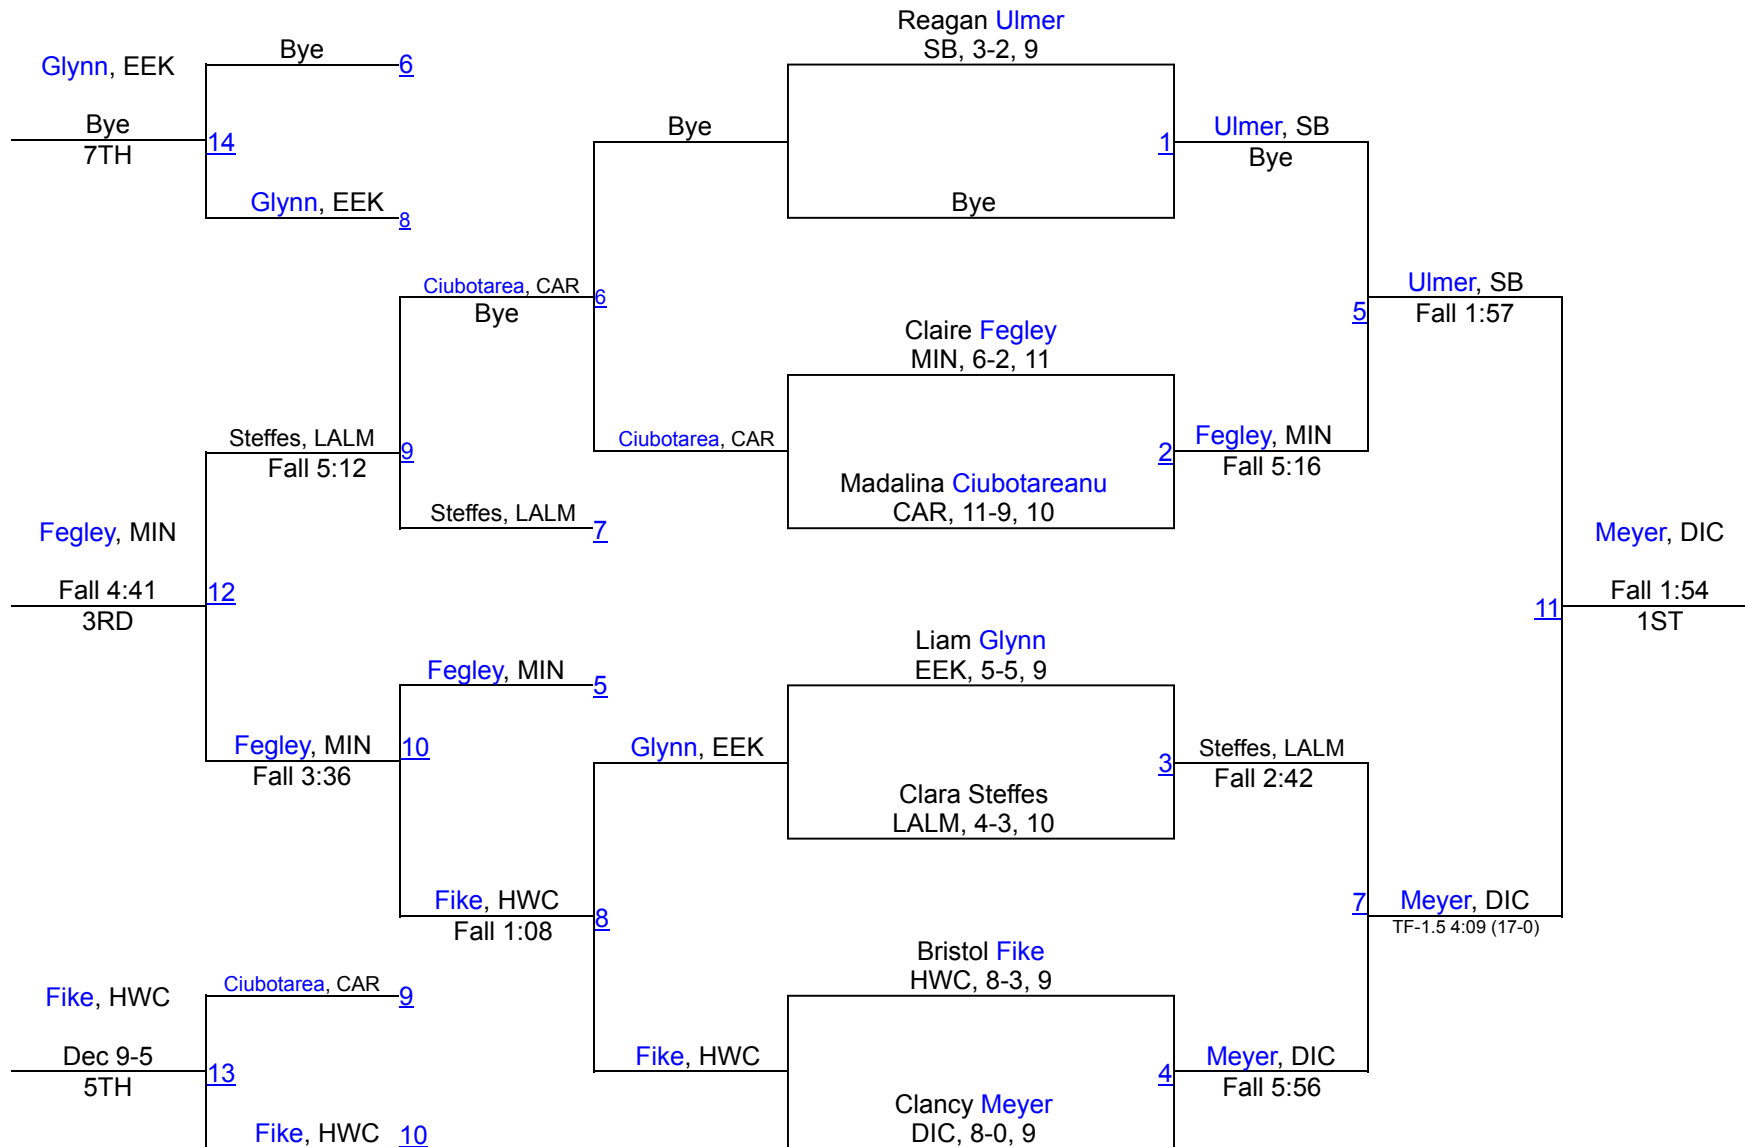

2ND

Claire Torrence, WEB, 1-2, 8

3RD

River Respects not, LAK, 1-7, &n

4TH

3rd Annual Girls` Border Brawl

148

3rd Annual Girls` Border Brawl