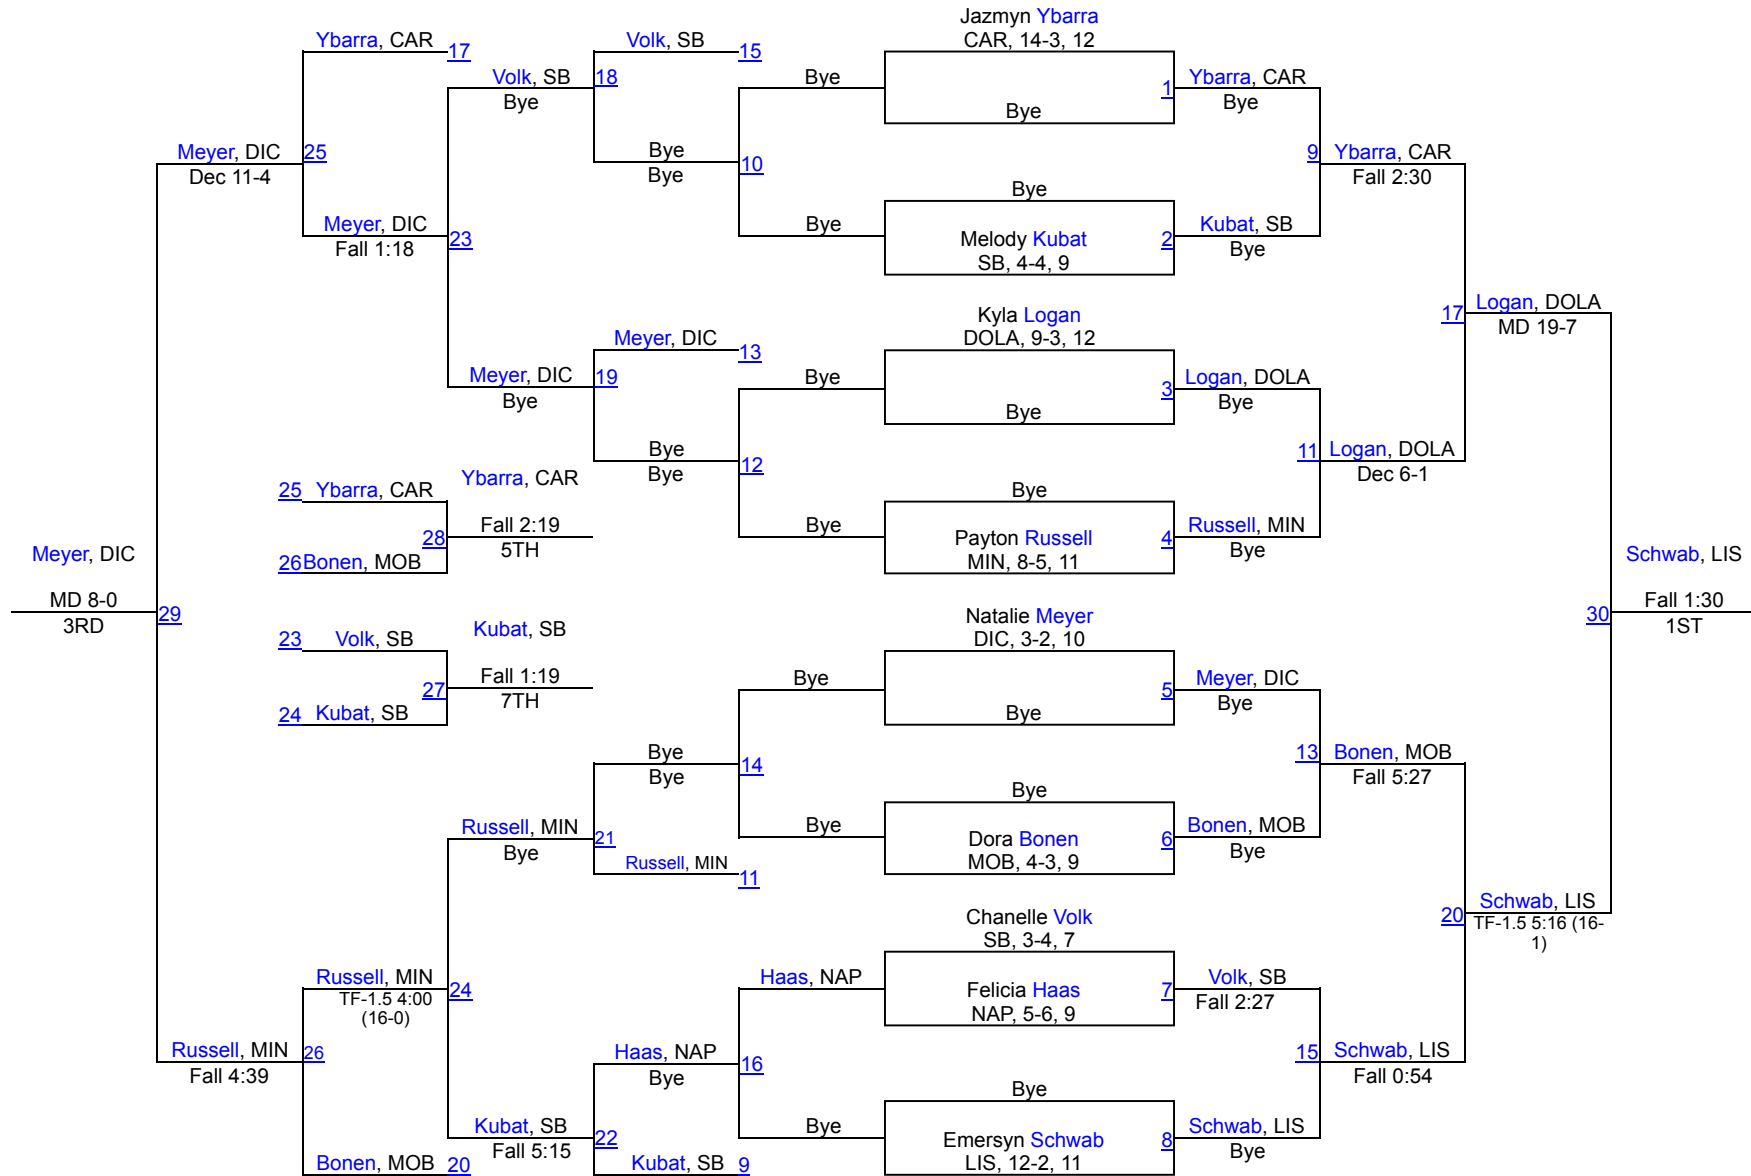

3rd Annual Girls` Border Brawl

100

3rd Annual Girls` Border Brawl

100B

3rd Annual Girls` Border Brawl

106

3rd Annual Girls' Border Brawl

112

3rd Annual Girls` Border Brawl

112B

3rd Annual Girls` Border Brawl

118

3rd Annual Girls` Border Brawl

118B

3rd Annual Girls` Border Brawl

124

3rd Annual Girls` Border Brawl

124B

3rd Annual Girls` Border Brawl

130

3rd Annual Girls` Border Brawl

130B

3rd Annual Girls` Border Brawl

136

3rd Annual Girls` Border Brawl

136B

Round 1

Kershaw, BIS	1	Kershaw, BIS
Brewer, CAR		Fall 3:21

IVERSON, OAKE	2	Zubke, NAP
Zubke, NAP		Fall 2:56

Sava Nelson, Unat, 10-3, 9
1ST

Round 2

Nelson, Unat	3	Nelson, Unat
Zubke, NAP		Fall 1:46