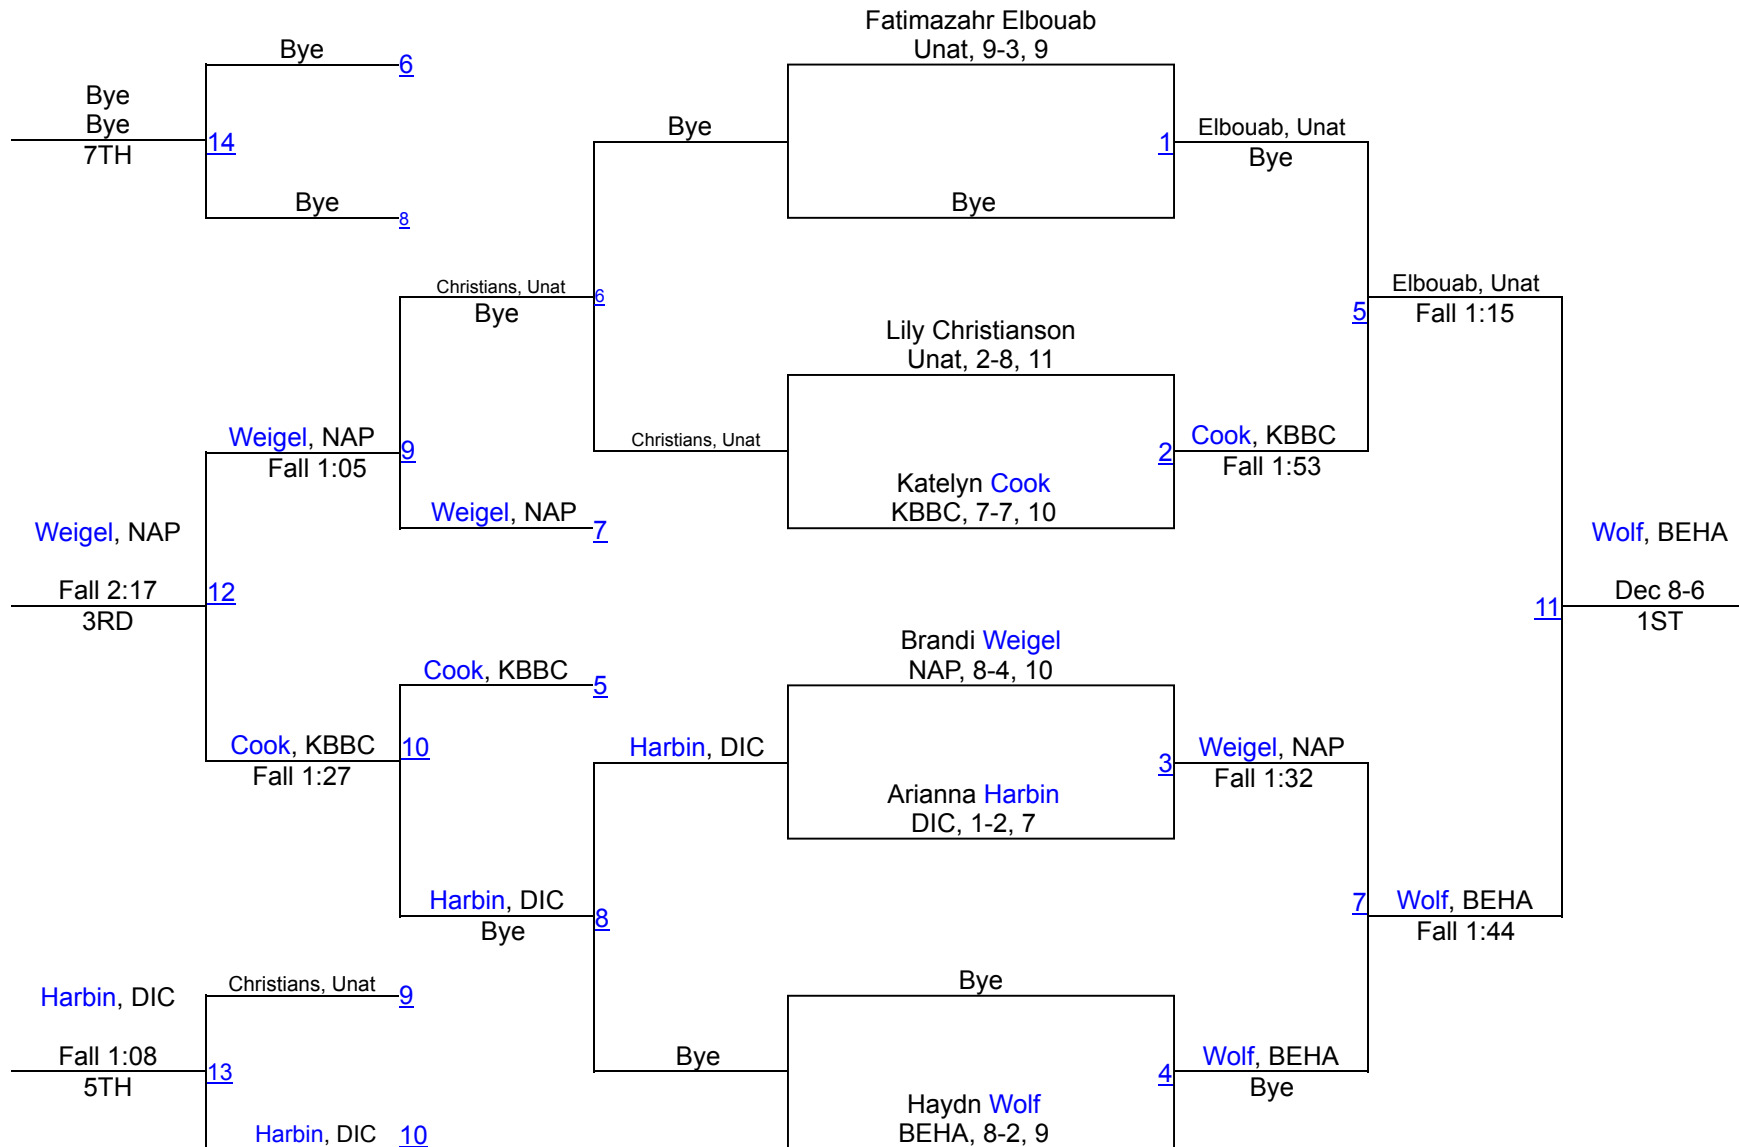

1 Dickinson	199
2 Minot	169.5
3 South Border	120
4 Lisbon	104.5
5 Bismarck Century	99
6 Kenmare/Bowbells/Burke Central	83
7 Carrington	51
8 Lakota Tech	44
9 Doland	39
10 Webster Area	34.5
11 Harvey - Wells County	34
12 Napoleon G-S	33.5
13 Beulah-Hazen	32
14 Mobridge	31
15 Standing Rock	27
16 MonDak	26
17 Groton Area	24.5
18 Ipswich/Bowdle	24
19 Williams County	21
20 Kindred	17
21 LaMoure LM	14
22 Bismarck	12
23 Velva	11
24 Ellendale/Edgeley/Kulm	9
24 Stanley	9
26 Britton-Hecla	4
26 Linton HMB	4
28 Bowman County/Beach	0
28 Oakes	0

3rd Annual Girls` Border Brawl

100

3rd Annual Girls` Border Brawl

100B

3rd Annual Girls` Border Brawl

106

3rd Annual Girls' Border Brawl

112

3rd Annual Girls` Border Brawl

112B

3rd Annual Girls` Border Brawl

118

3rd Annual Girls` Border Brawl

118B

3rd Annual Girls` Border Brawl

124