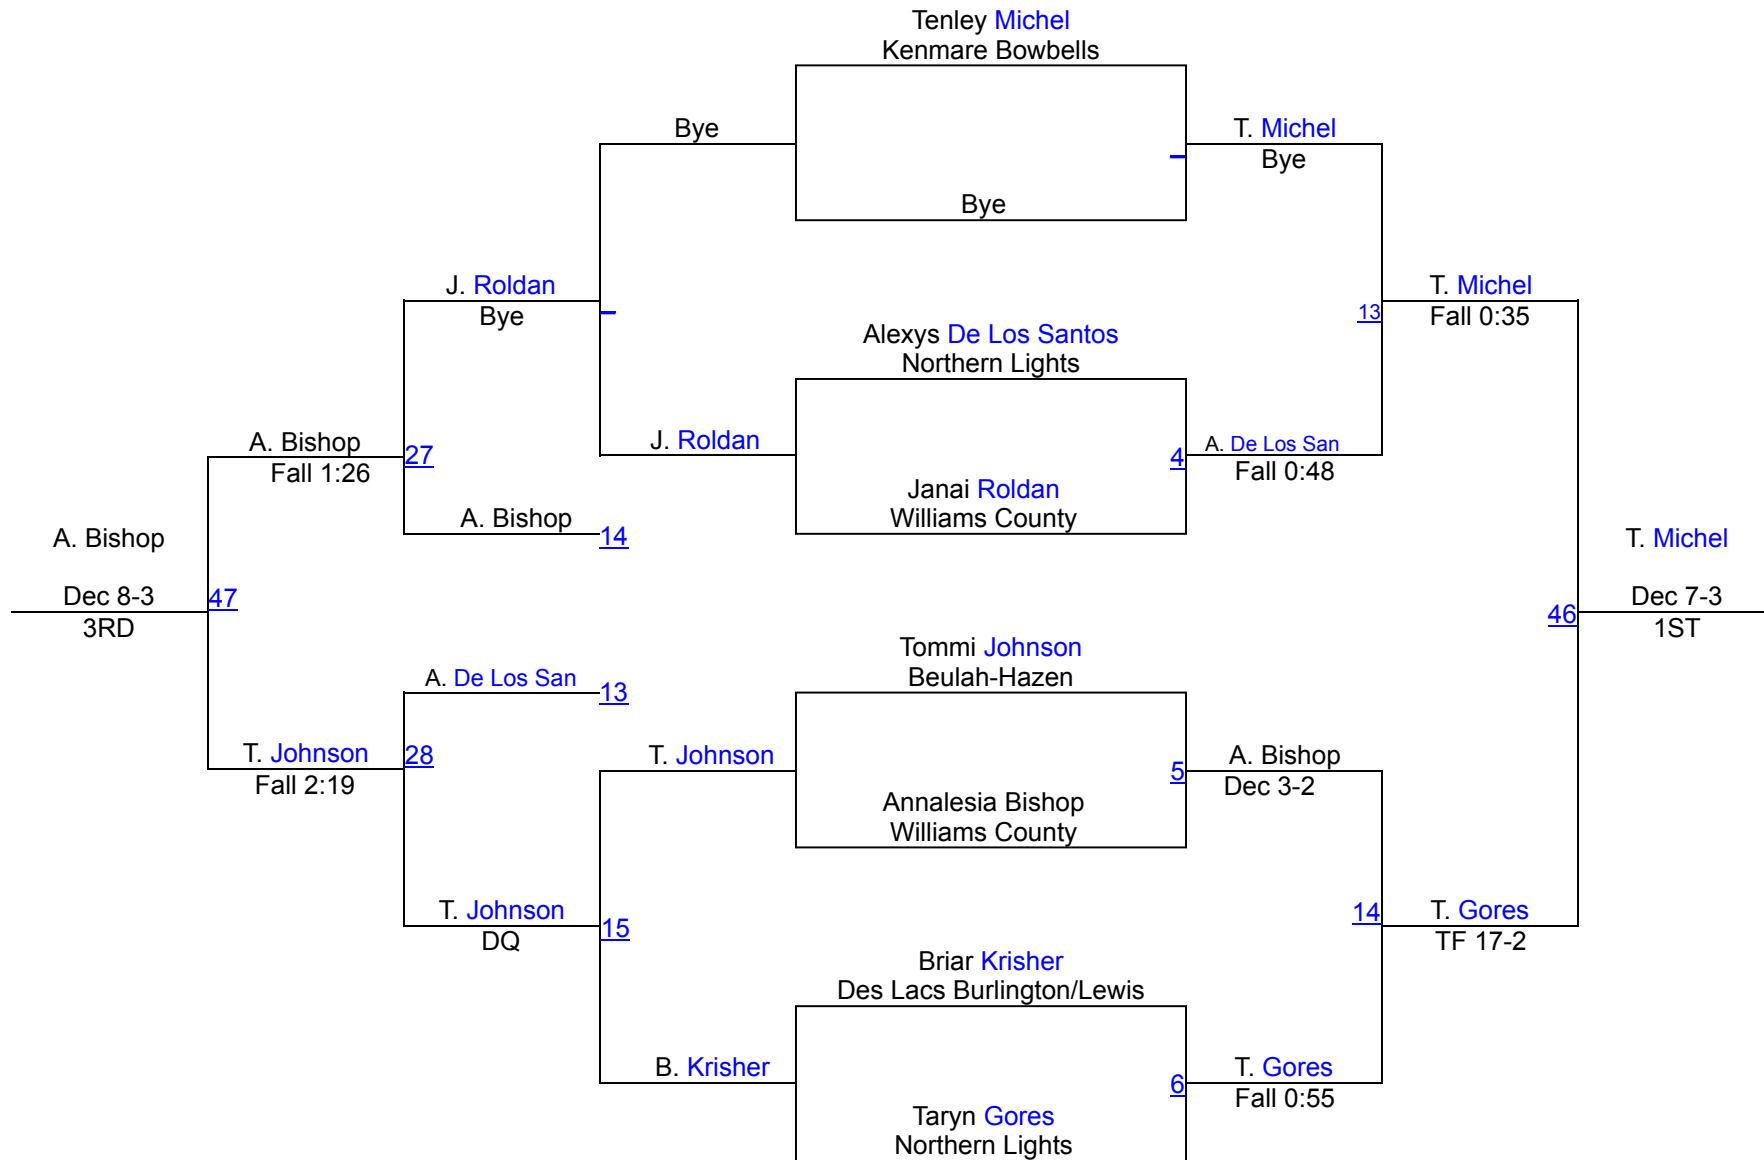

Bucky & Linda Anderson 2024 GIRLS

Girls 130