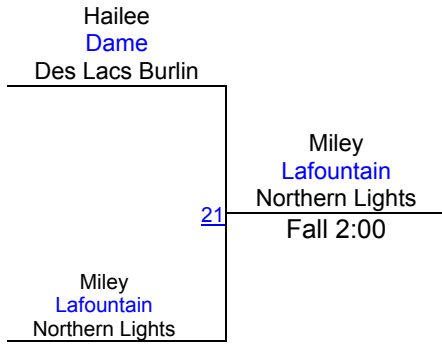

Bucky & Linda Anderson 2024 GIRLS

Girls 250

Round 1