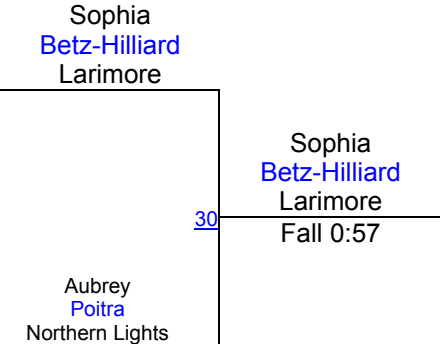

# Bucky & Linda Anderson 2024 GIRLS

**Girls 148**

Round 1

Round 2

Round 3

E. Weidner (Beulah-Hazen)  
**1ST**

C. Gross (Williams County)  
**2ND**

# Bucky & Linda Anderson 2024 GIRLS

**Girls 155**

Round 1

Round 2

Round 3

S. Betz-Hilliard (Larimore)  
**1ST**

A. Poitra (Northern Lights)  
**2ND**