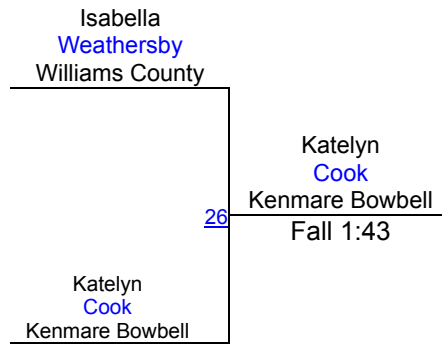

# Bucky & Linda Anderson 2024 GIRLS

**Girls 112**

# Bucky & Linda Anderson 2024 GIRLS

# Girls 118

Round 1

Round 2

Round 3

K. Cook (Kenmare Bowbells)  
**1ST**

I. Weathersby (Williams County)  
**2ND**