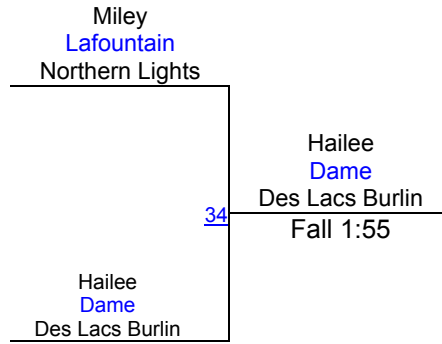

Bucky & Linda Anderson 2024 GIRLS

Girls 250

Round 1

Round 2

Round 3

M. Lafountain (Northern Lights)
1ST

H. Dame (Des Lacs Burlington/Lewis)
2ND