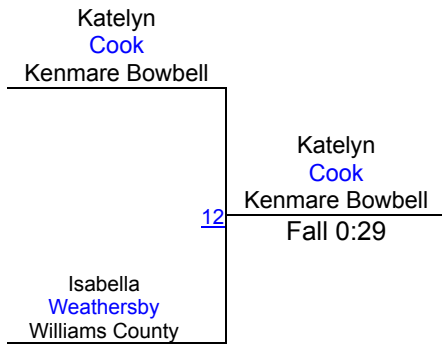

# Bucky & Linda Anderson 2024 GIRLS

**Girls 112**

# Bucky & Linda Anderson 2024 GIRLS

# Girls 118

Round 1

Round 2

Round 3

K. Cook (Kenmare Bowbells)  
**1ST**

I. Weathersby (Williams County)  
**2ND**