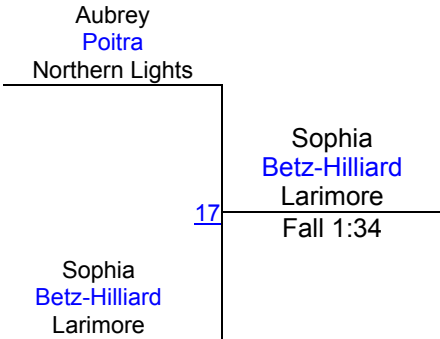

# Bucky & Linda Anderson 2024 GIRLS

**Girls 148**

Round 1

Round 2

Round 3

E. Weidner (Beulah-Hazen)  
**1ST**

C. Gross (Williams County)  
**2ND**

# Bucky & Linda Anderson 2024 GIRLS

**Girls 155**

Round 1

Round 2

Round 3

S. Betz-Hilliard (Larimore)  
**1ST**

A. Poitra (Northern Lights)  
**2ND**