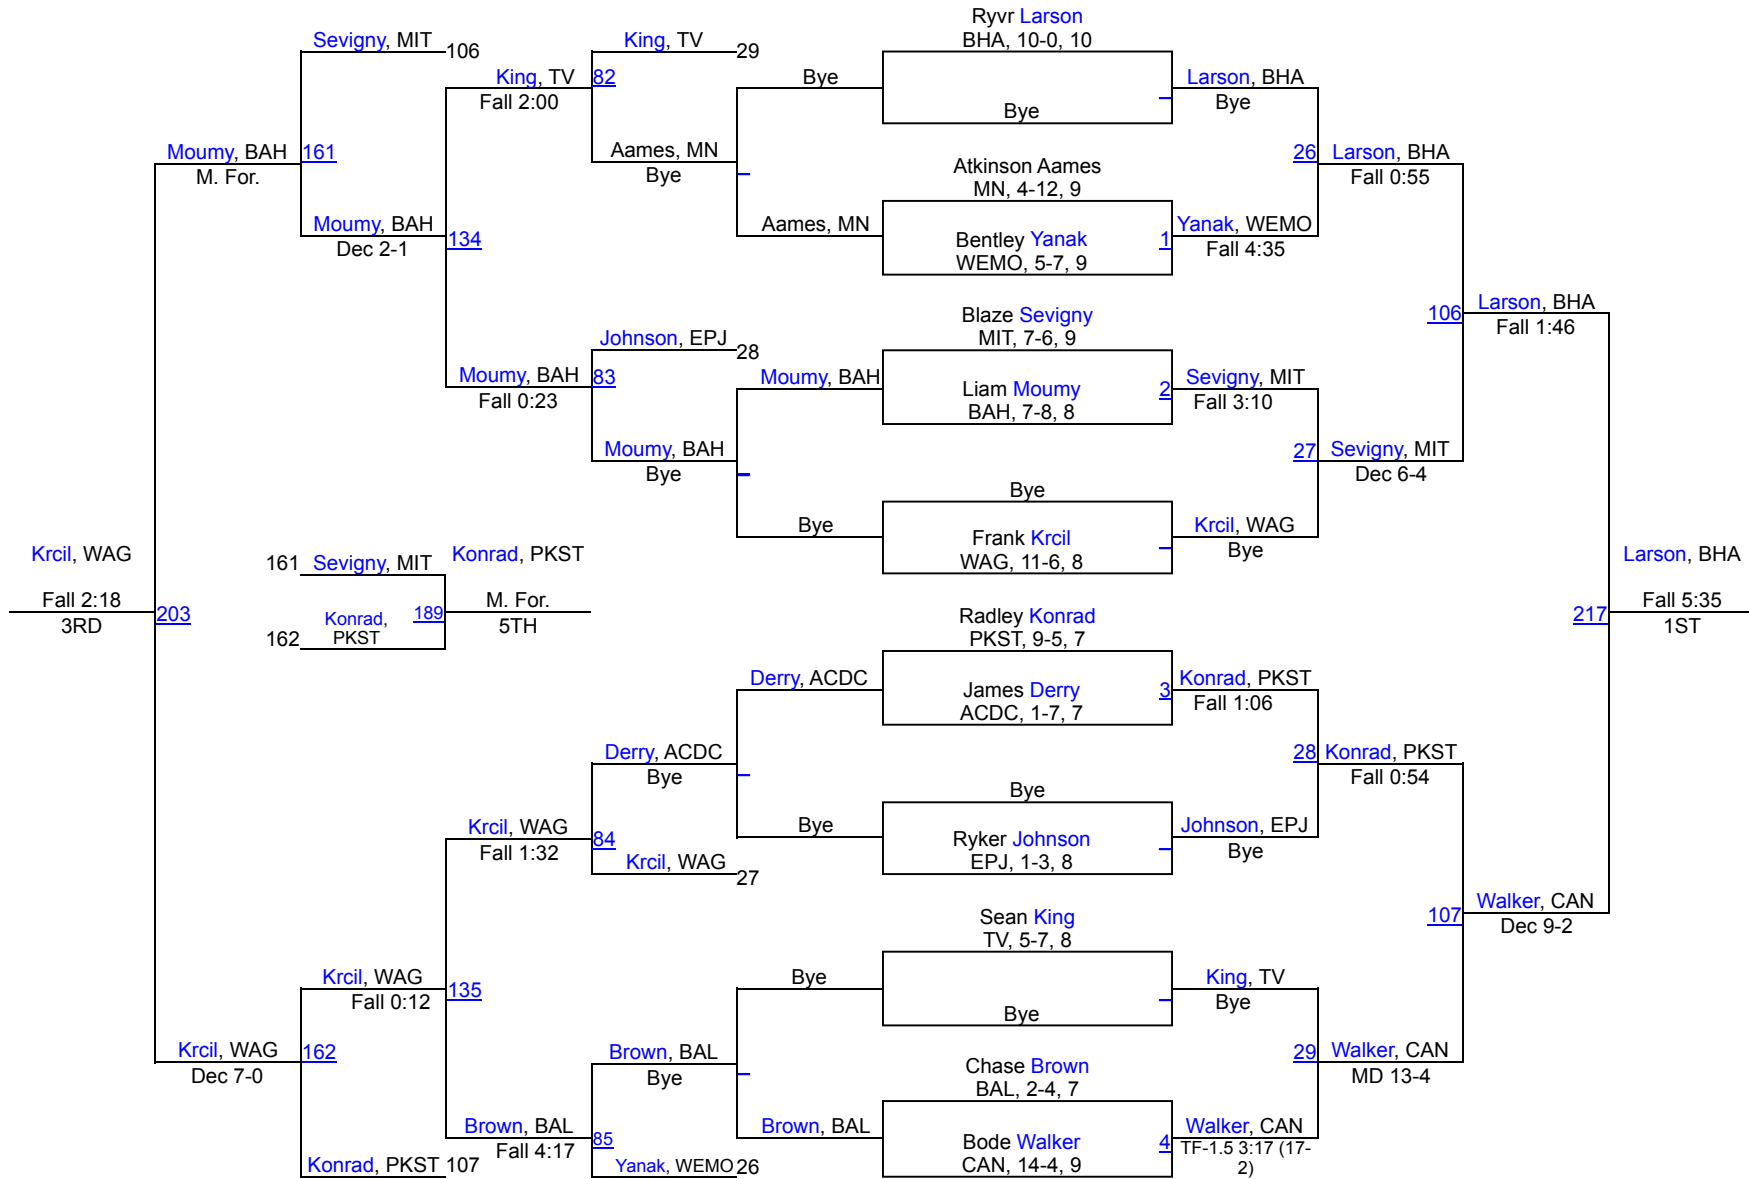

| | | |
|----|--------------------------------|-------|
| 1 | Bon Homme/Avon | 212 |
| 2 | Canton | 202.5 |
| 3 | Parkston | 170 |
| 4 | Tri-Valley | 134.5 |
| 5 | Millard North | 129 |
| 6 | Beresford/Alcester-Hudson | 114 |
| 7 | Dakota Valley | 97.5 |
| 8 | Wagner | 92.5 |
| 9 | Mitchell | 90 |
| 10 | Elk Point-Jefferson | 73 |
| 11 | Parker | 59.5 |
| 12 | West Monona-Whiting | 56.5 |
| 13 | Baltic | 8 |
| 14 | Andes Central/Dakota Christian | 6.5 |

EPJ Huskies Invitational 2024

106

EPJ Huskies Invitational 2024

113

EPJ Huskies Invitational 2024

120

EPJ Huskies Invitational 2024

126