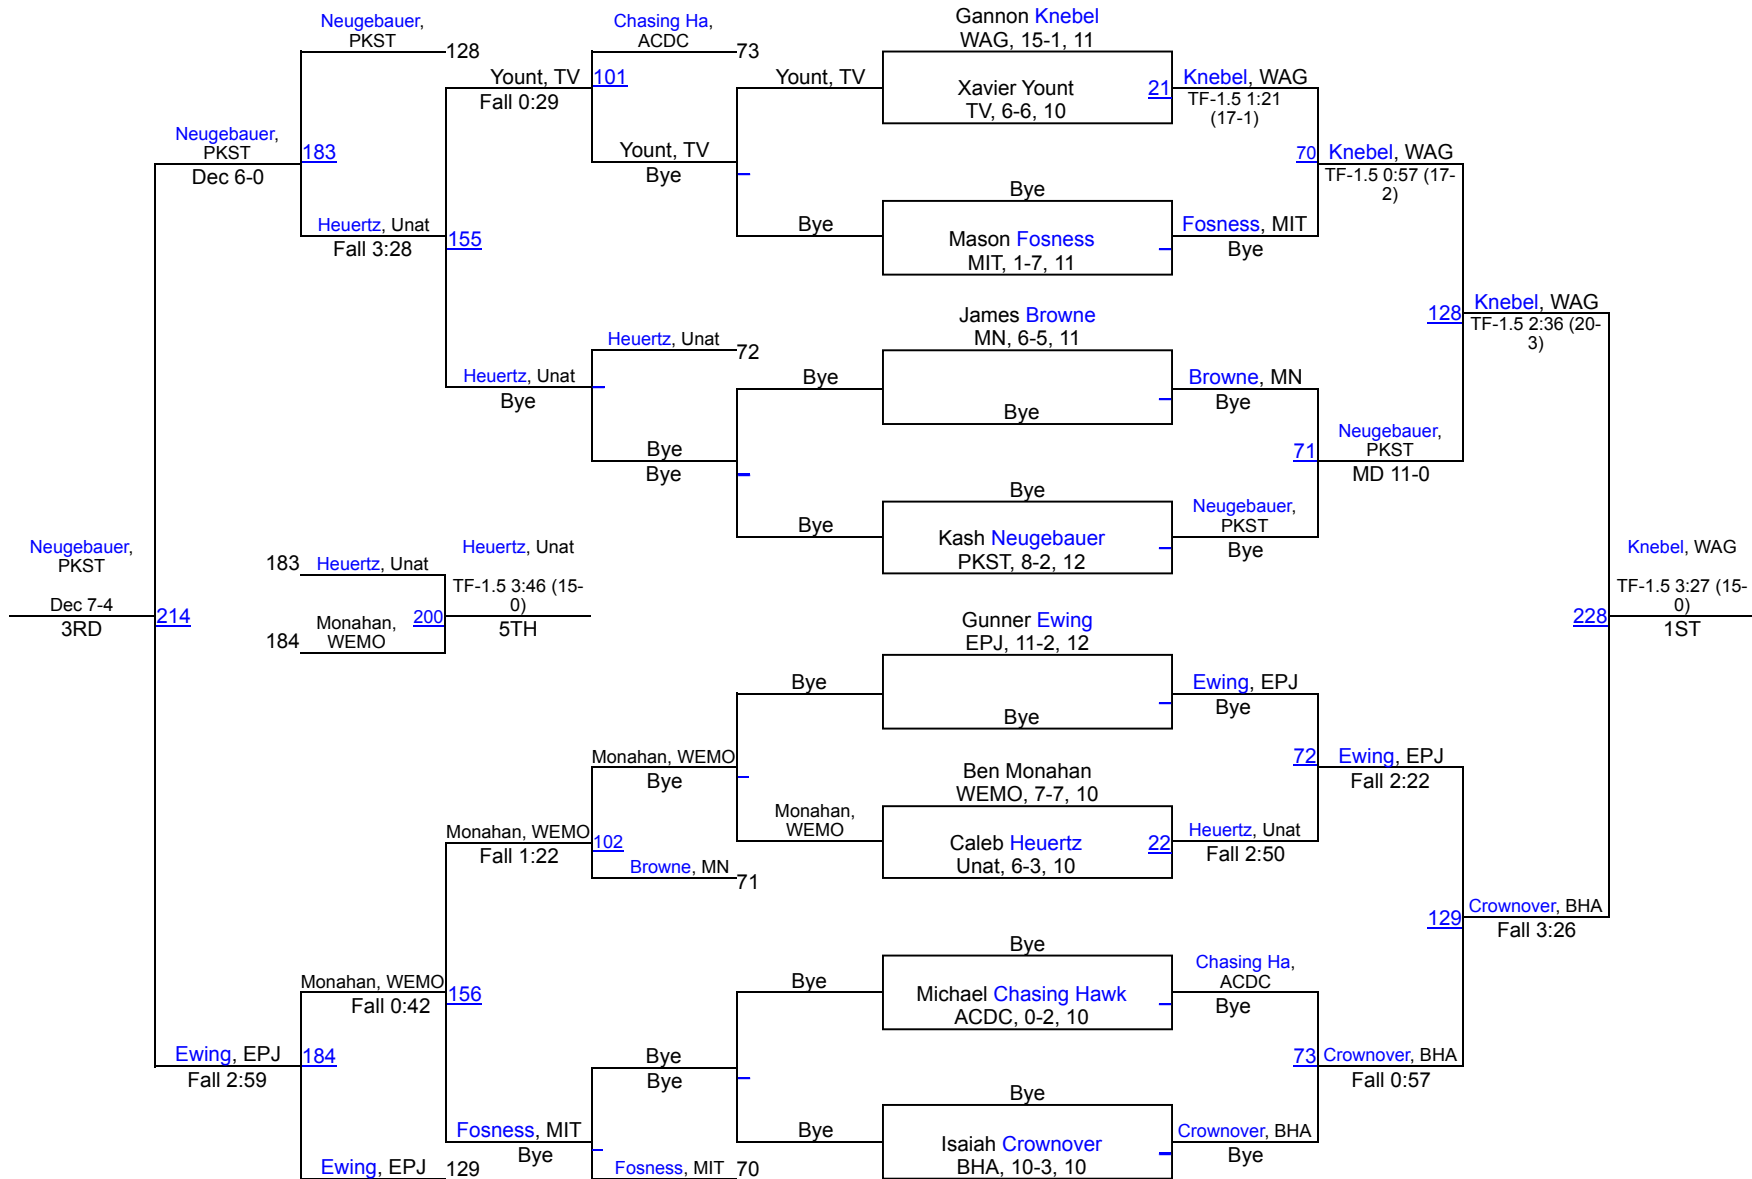

| | | |
|----|--------------------------------|-------|
| 1 | Bon Homme/Avon | 212 |
| 2 | Canton | 202.5 |
| 3 | Parkston | 170 |
| 4 | Tri-Valley | 134.5 |
| 5 | Millard North | 129 |
| 6 | Beresford/Alcester-Hudson | 114 |
| 7 | Dakota Valley | 97.5 |
| 8 | Wagner | 92.5 |
| 9 | Mitchell | 90 |
| 10 | Elk Point-Jefferson | 73 |
| 11 | Parker | 59.5 |
| 12 | West Monona-Whiting | 56.5 |
| 13 | Baltic | 8 |
| 14 | Andes Central/Dakota Christian | 6.5 |

EPJ Huskies Invitational 2024

132

EPJ Huskies Invitational 2024

138

EPJ Huskies Invitational 2024

144

EPJ Huskies Invitational 2024

150

EPJ Huskies Invitational 2024

157

EPJ Huskies Invitational 2024

165

EPJ Huskies Invitational 2024

175

EPJ Huskies Invitational 2024

190

EPJ Huskies Invitational 2024

215

EPJ Huskies Invitational 2024

285