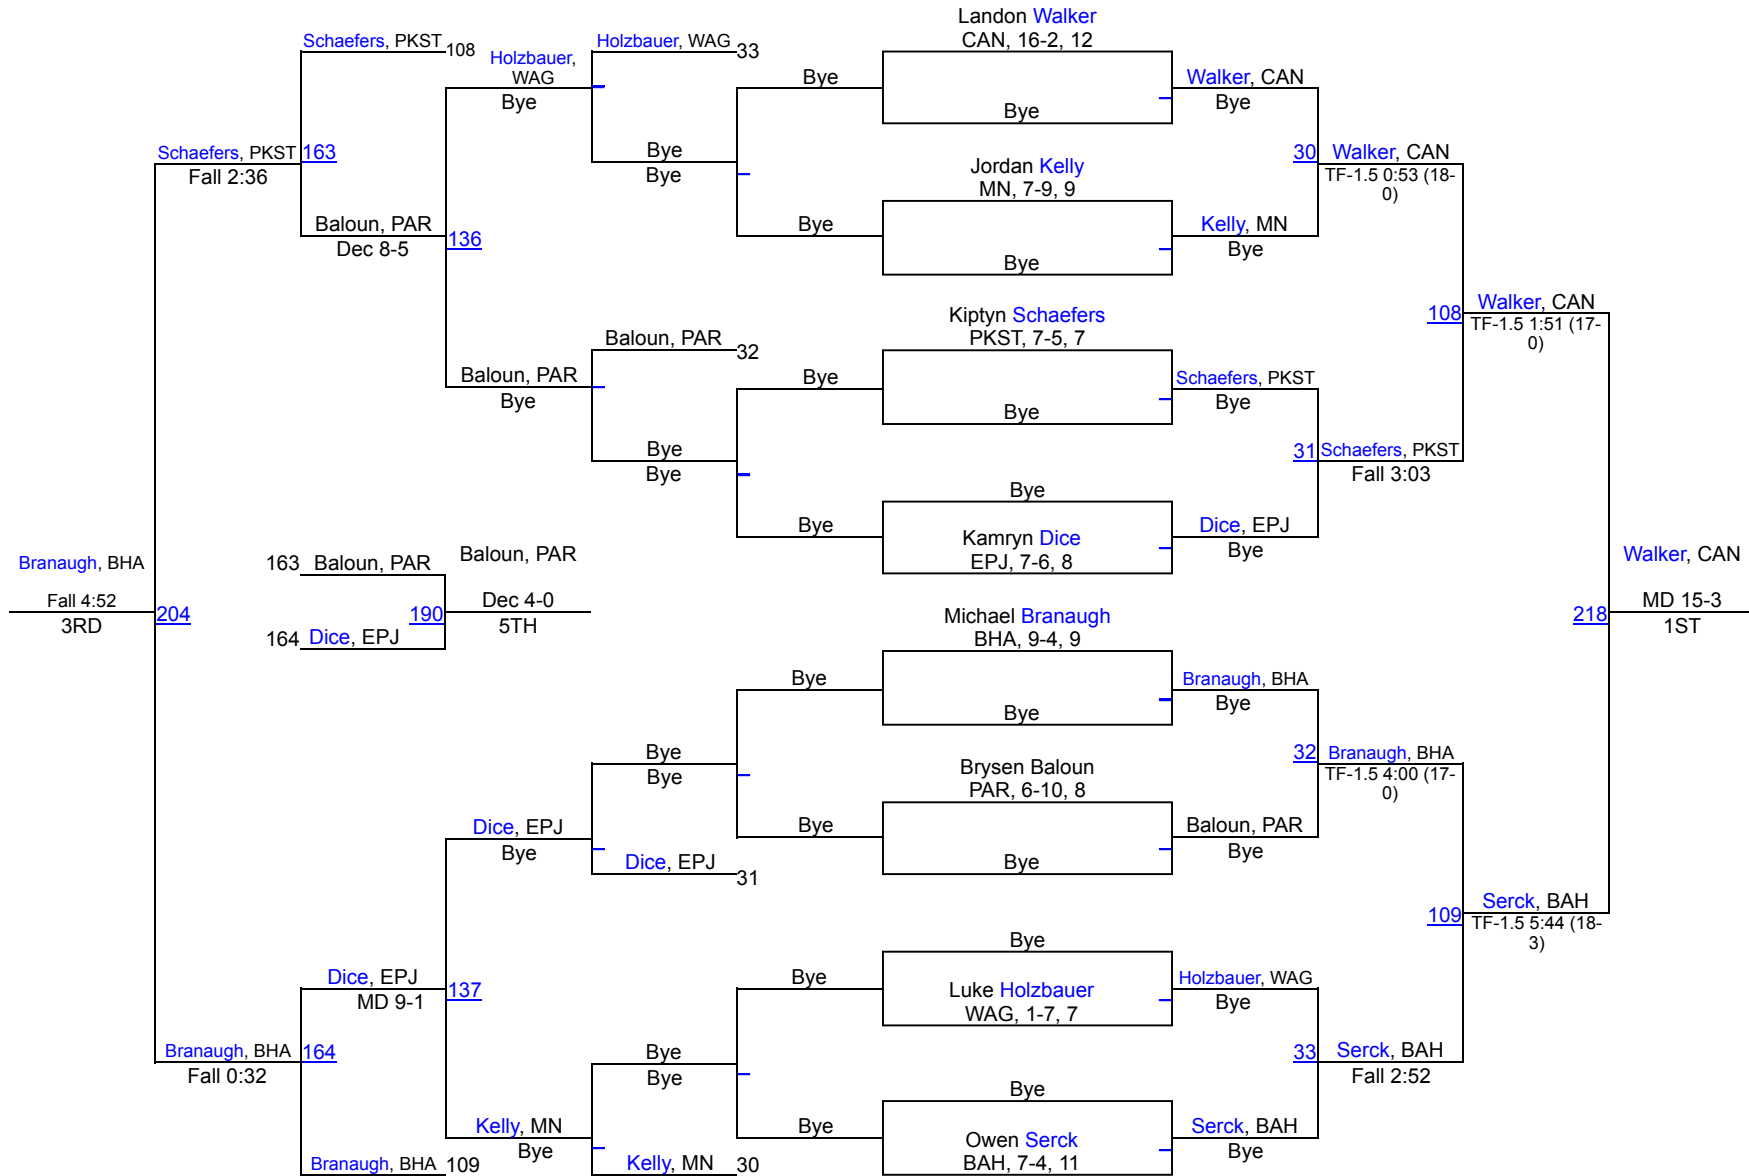

| | | |
|----|--------------------------------|-------|
| 1 | Bon Homme/Avon | 212 |
| 2 | Canton | 202.5 |
| 3 | Parkston | 170 |
| 4 | Tri-Valley | 134.5 |
| 5 | Millard North | 129 |
| 6 | Beresford/Alcester-Hudson | 114 |
| 7 | Dakota Valley | 97.5 |
| 8 | Wagner | 92.5 |
| 9 | Mitchell | 90 |
| 10 | Elk Point-Jefferson | 73 |
| 11 | Parker | 59.5 |
| 12 | West Monona-Whiting | 56.5 |
| 13 | Baltic | 8 |
| 14 | Andes Central/Dakota Christian | 6.5 |

EPJ Huskies Invitational 2024

106

EPJ Huskies Invitational 2024

113

EPJ Huskies Invitational 2024

120

EPJ Huskies Invitational 2024

126

EPJ Huskies Invitational 2024

132

EPJ Huskies Invitational 2024

138

EPJ Huskies Invitational 2024

144

EPJ Huskies Invitational 2024

150