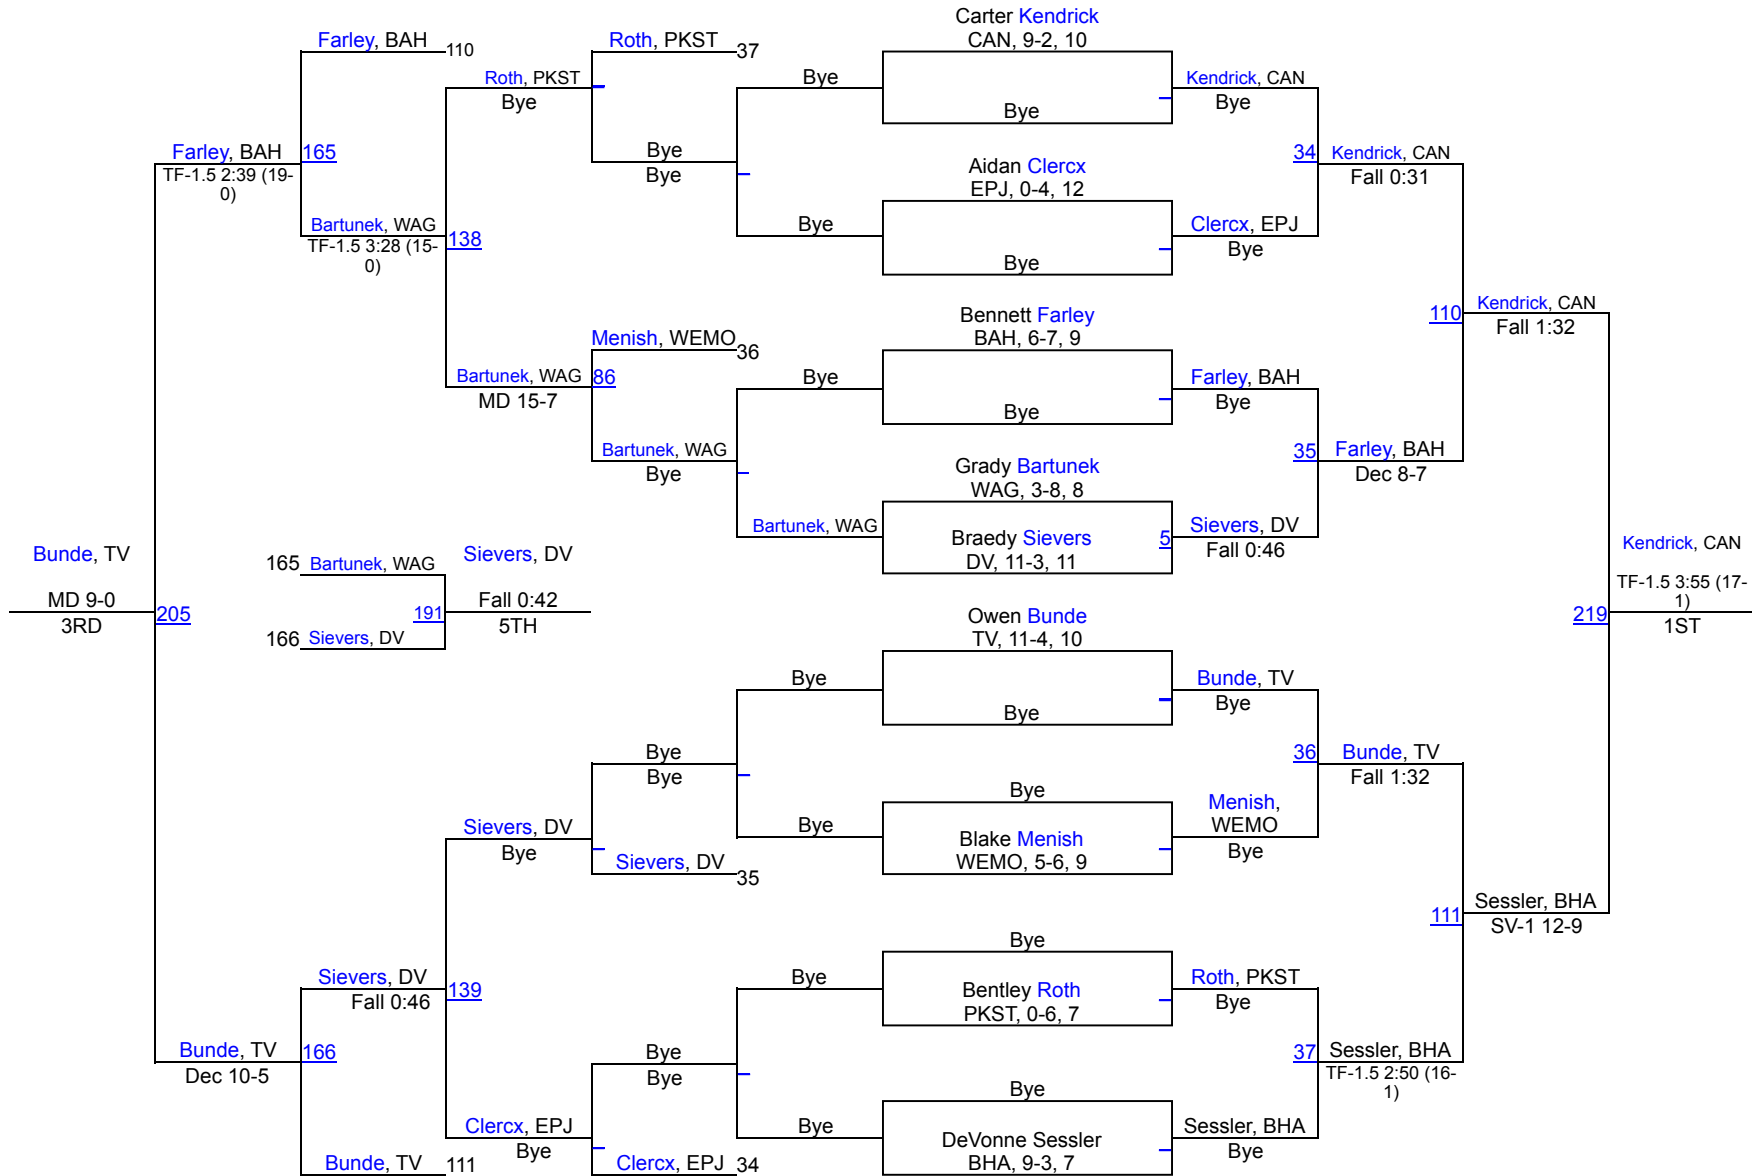

| | | |
|----|--------------------------------|-------|
| 1 | Bon Homme/Avon | 212 |
| 2 | Canton | 202.5 |
| 3 | Parkston | 170 |
| 4 | Tri-Valley | 134.5 |
| 5 | Millard North | 129 |
| 6 | Beresford/Alcester-Hudson | 114 |
| 7 | Dakota Valley | 97.5 |
| 8 | Wagner | 92.5 |
| 9 | Mitchell | 90 |
| 10 | Elk Point-Jefferson | 73 |
| 11 | Parker | 59.5 |
| 12 | West Monona-Whiting | 56.5 |
| 13 | Baltic | 8 |
| 14 | Andes Central/Dakota Christian | 6.5 |

EPJ Huskies Invitational 2024

106

EPJ Huskies Invitational 2024

113

EPJ Huskies Invitational 2024

120

EPJ Huskies Invitational 2024

126

EPJ Huskies Invitational 2024

132

EPJ Huskies Invitational 2024

138

EPJ Huskies Invitational 2024

144

EPJ Huskies Invitational 2024

150