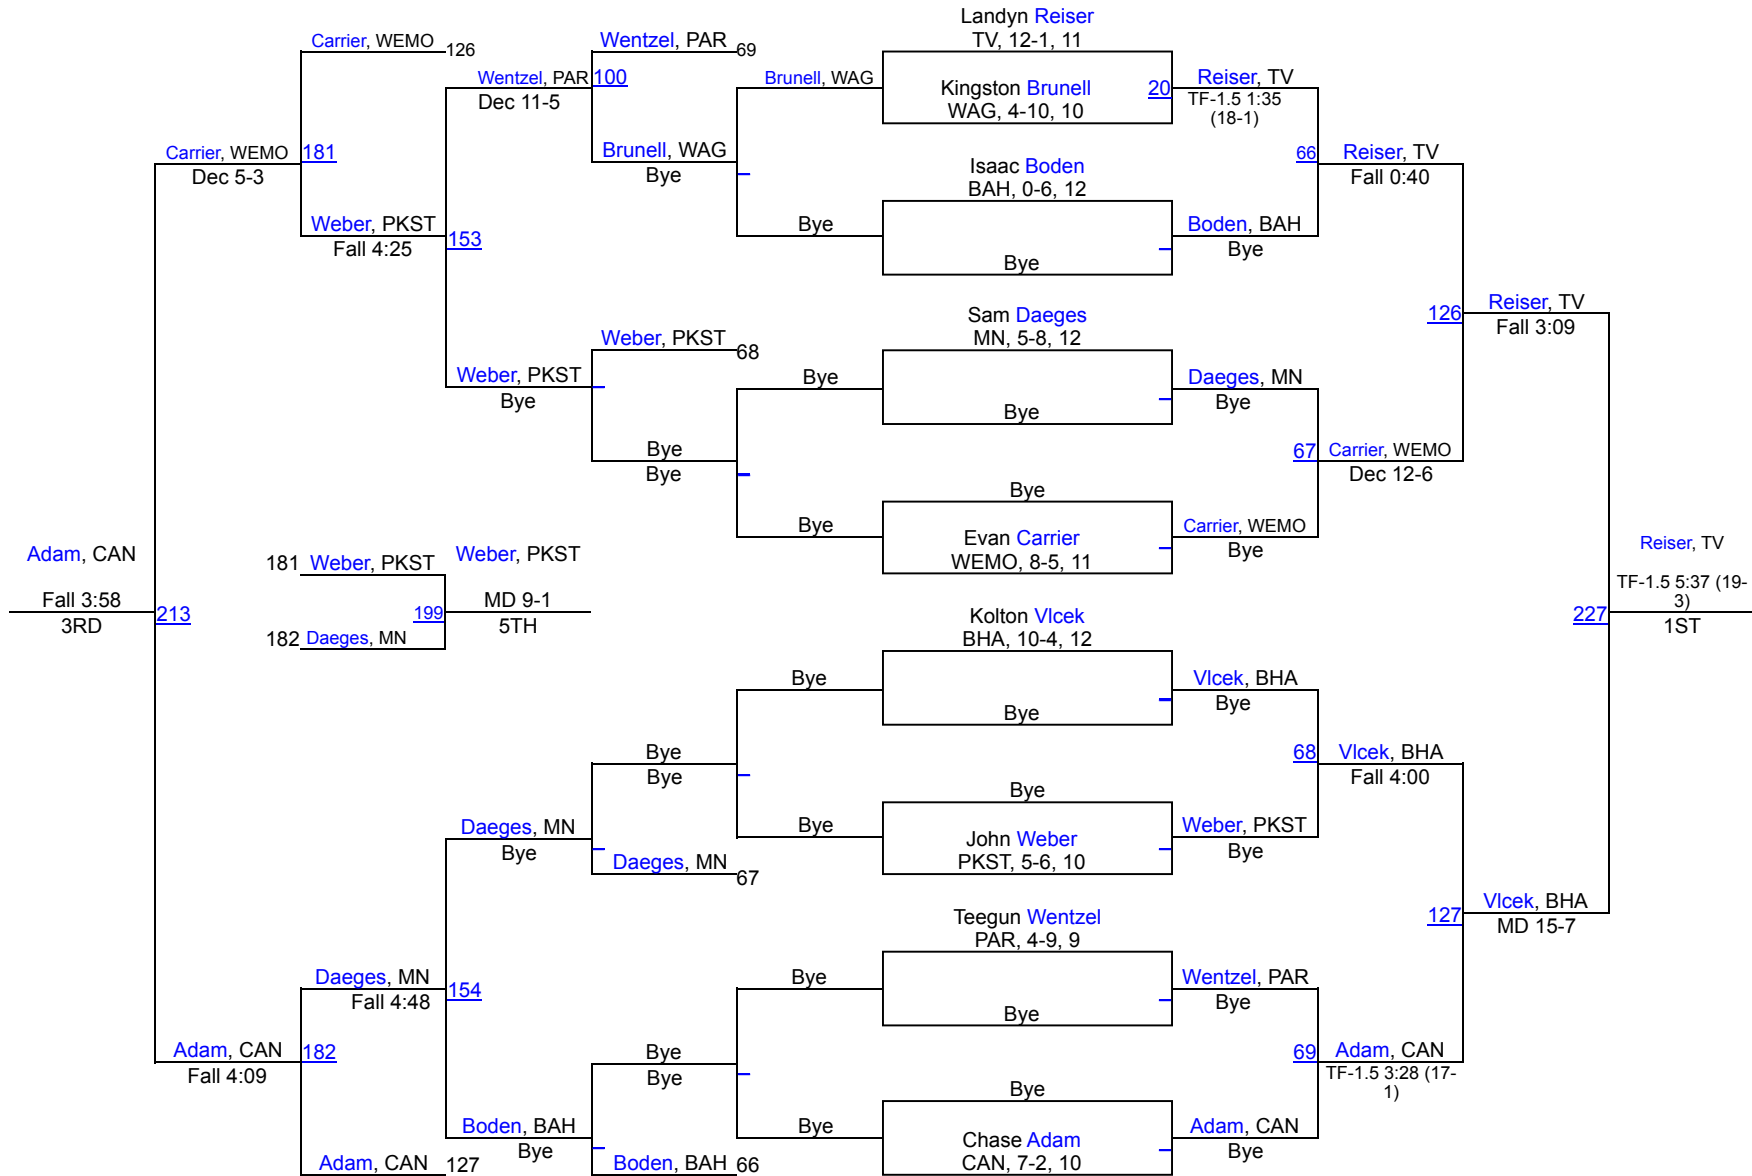

| | | |
|----|--------------------------------|-------|
| 1 | Bon Homme/Avon | 212 |
| 2 | Canton | 202.5 |
| 3 | Parkston | 170 |
| 4 | Tri-Valley | 134.5 |
| 5 | Millard North | 129 |
| 6 | Beresford/Alcester-Hudson | 114 |
| 7 | Dakota Valley | 97.5 |
| 8 | Wagner | 92.5 |
| 9 | Mitchell | 90 |
| 10 | Elk Point-Jefferson | 73 |
| 11 | Parker | 59.5 |
| 12 | West Monona-Whiting | 56.5 |
| 13 | Baltic | 8 |
| 14 | Andes Central/Dakota Christian | 6.5 |

EPJ Huskies Invitational 2024

132

EPJ Huskies Invitational 2024

138

EPJ Huskies Invitational 2024

144

EPJ Huskies Invitational 2024

150

EPJ Huskies Invitational 2024

157

EPJ Huskies Invitational 2024

165

EPJ Huskies Invitational 2024

175

EPJ Huskies Invitational 2024

190

EPJ Huskies Invitational 2024

215

EPJ Huskies Invitational 2024

285