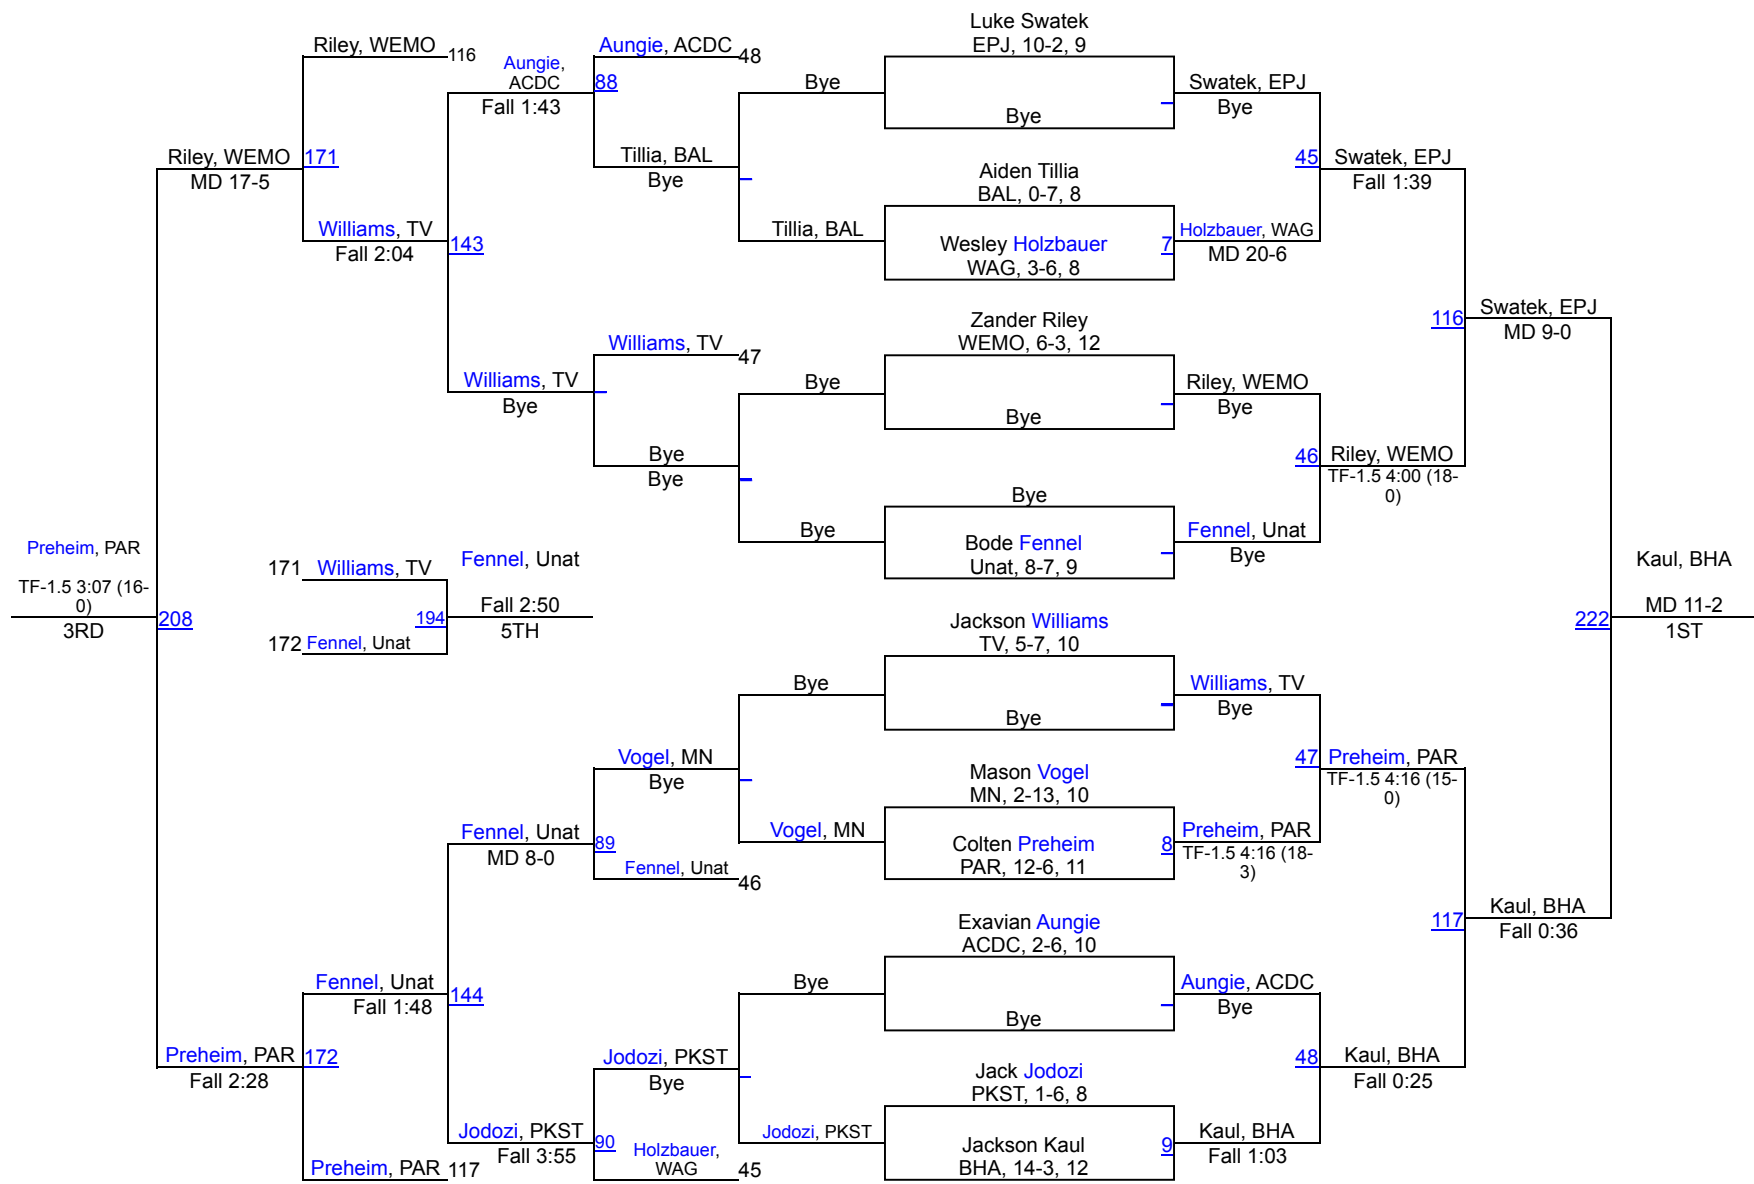

| | | |
|----|--------------------------------|-------|
| 1 | Bon Homme/Avon | 212 |
| 2 | Canton | 202.5 |
| 3 | Parkston | 170 |
| 4 | Tri-Valley | 134.5 |
| 5 | Millard North | 129 |
| 6 | Beresford/Alcester-Hudson | 114 |
| 7 | Dakota Valley | 97.5 |
| 8 | Wagner | 92.5 |
| 9 | Mitchell | 90 |
| 10 | Elk Point-Jefferson | 73 |
| 11 | Parker | 59.5 |
| 12 | West Monona-Whiting | 56.5 |
| 13 | Baltic | 8 |
| 14 | Andes Central/Dakota Christian | 6.5 |

EPJ Huskies Invitational 2024

106

EPJ Huskies Invitational 2024

113

EPJ Huskies Invitational 2024

120

EPJ Huskies Invitational 2024

126

EPJ Huskies Invitational 2024

132

EPJ Huskies Invitational 2024

138

EPJ Huskies Invitational 2024

144

EPJ Huskies Invitational 2024

150