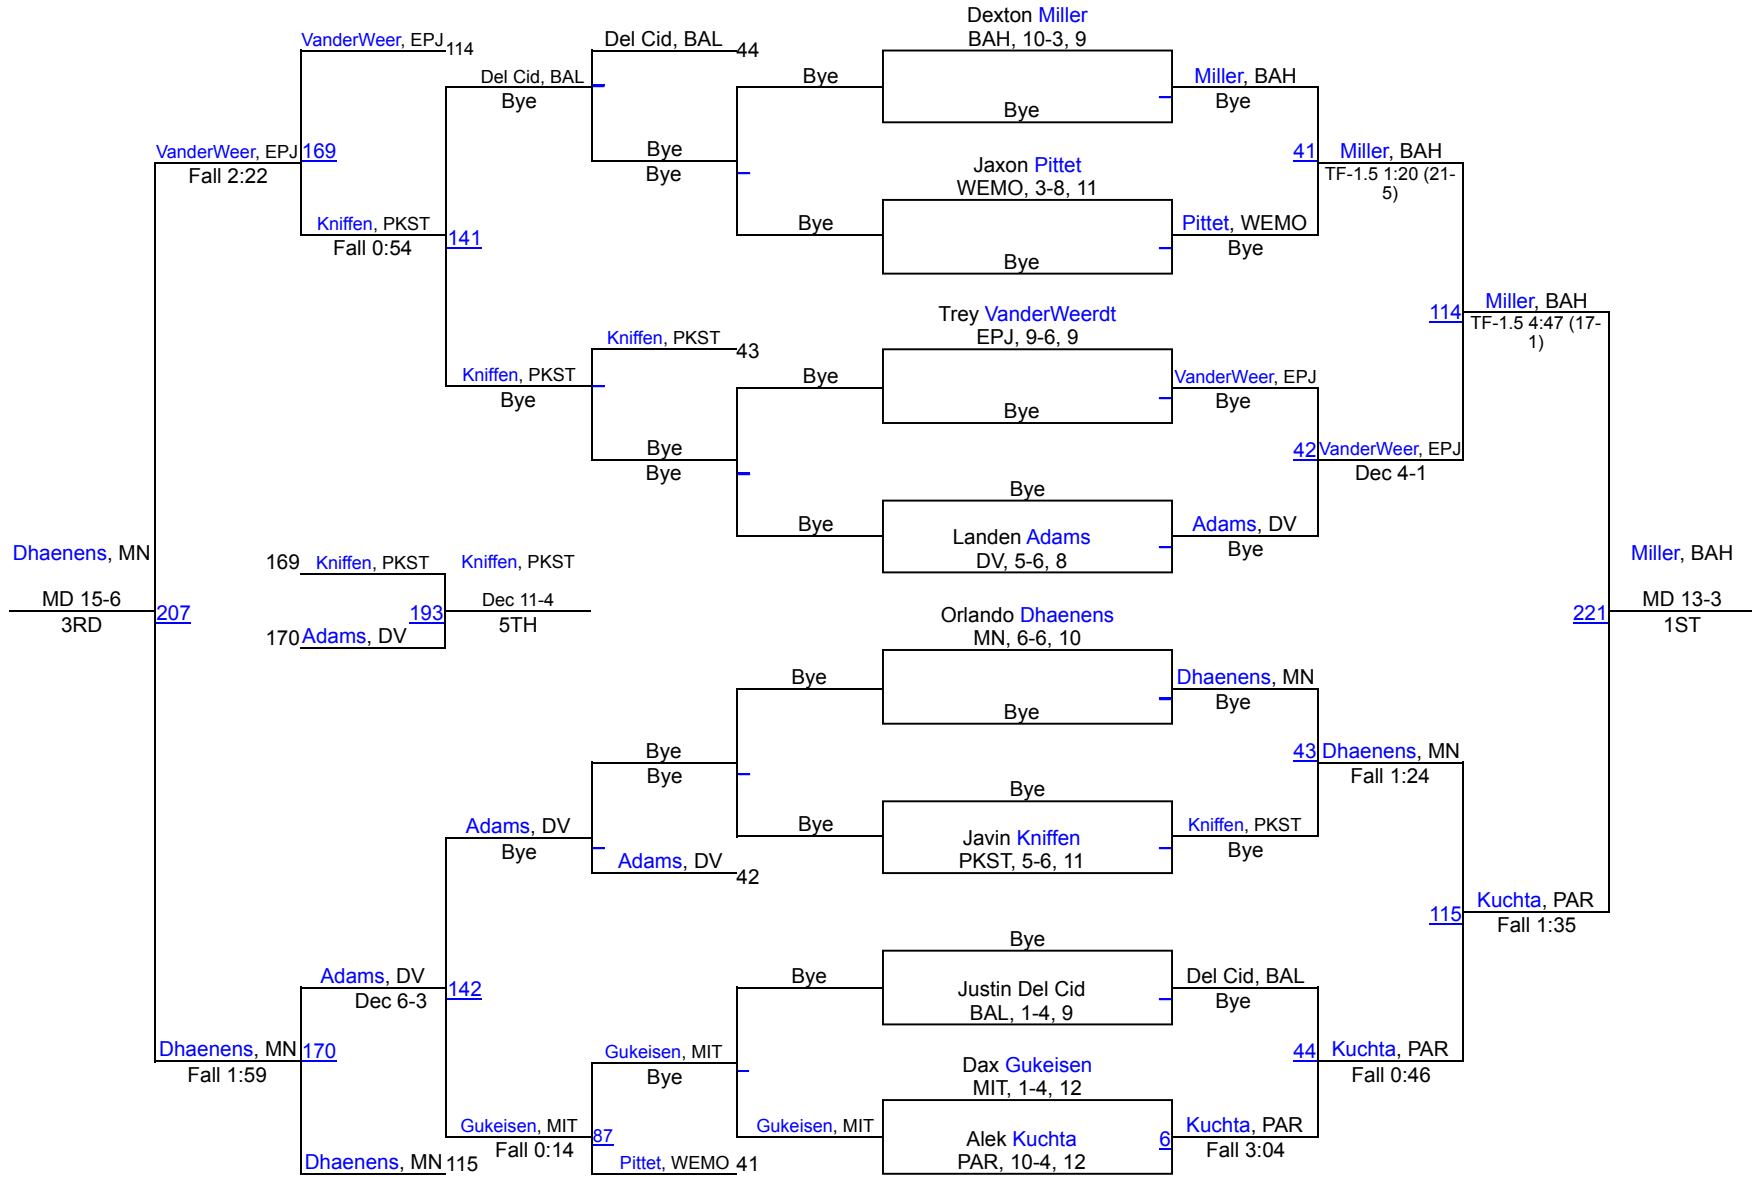

| | | |
|----|--------------------------------|-------|
| 1 | Bon Homme/Avon | 212 |
| 2 | Canton | 202.5 |
| 3 | Parkston | 170 |
| 4 | Tri-Valley | 134.5 |
| 5 | Millard North | 129 |
| 6 | Beresford/Alcester-Hudson | 114 |
| 7 | Dakota Valley | 97.5 |
| 8 | Wagner | 92.5 |
| 9 | Mitchell | 90 |
| 10 | Elk Point-Jefferson | 73 |
| 11 | Parker | 59.5 |
| 12 | West Monona-Whiting | 56.5 |
| 13 | Baltic | 8 |
| 14 | Andes Central/Dakota Christian | 6.5 |

EPJ Huskies Invitational 2024

106

EPJ Huskies Invitational 2024

113

EPJ Huskies Invitational 2024

120

EPJ Huskies Invitational 2024

126

EPJ Huskies Invitational 2024

132

EPJ Huskies Invitational 2024

138

EPJ Huskies Invitational 2024

144

EPJ Huskies Invitational 2024

150