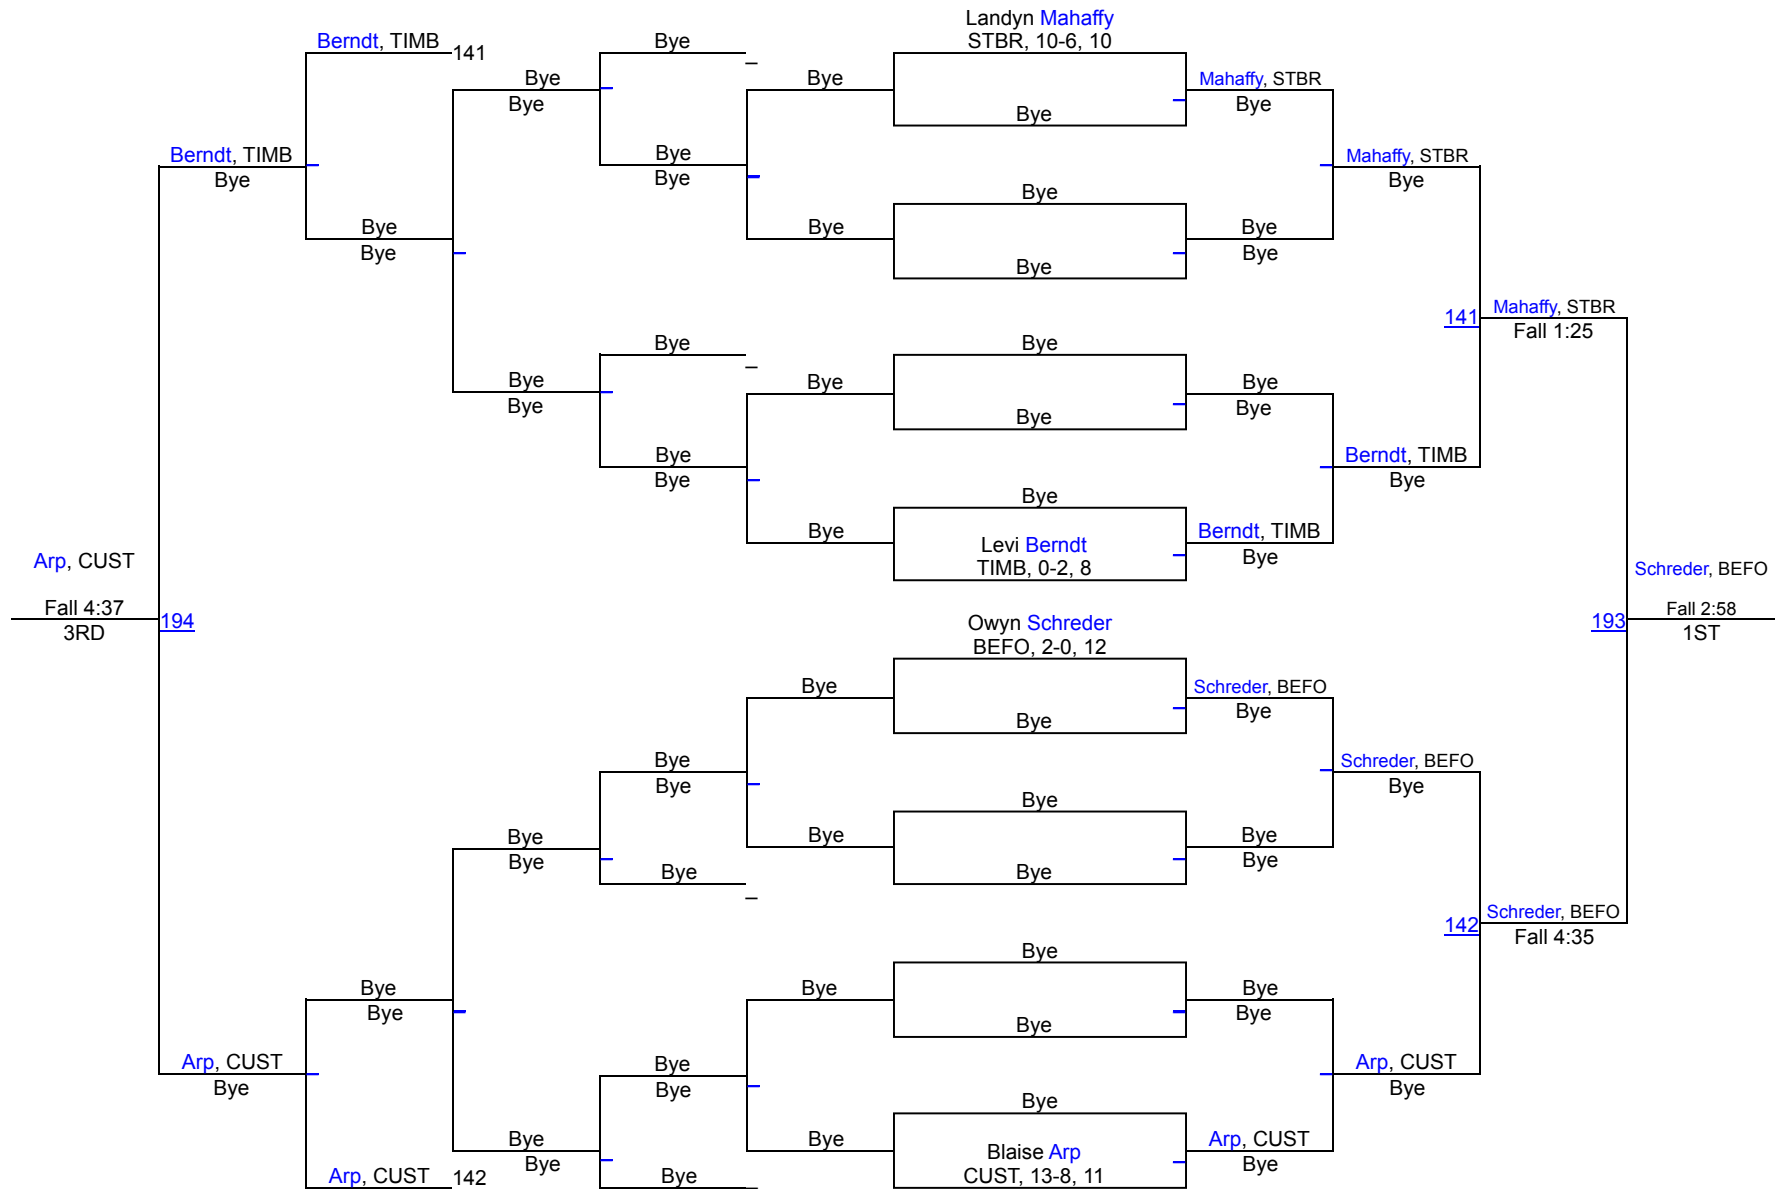

Team Scores

1	Sturgis Brown	208.5
2	Belle Fourche	158.0
3	Bowman County/Beach	143.0
4	Custer	138.5
5	Hettinger/Scranton	114.0
6	Upton	89.0
7	Harding County	87.0
8	Lakota Tech	62.5
9	Faith	27.0
10	Lemmon	24.5
11	Spearfish	24.0
12	Newell	21.0
13	Hill City	15.0
14	Timber Lake	8.0
15	McIntosh	0.0

Harding County Invitational

120

Harding County Invitational

132

Harding County Invitational

138

Harding County Invitational

144

Harding County Invitational

157

Harding County Invitational

165

Harding County Invitational

175

Harding County Invitational

190