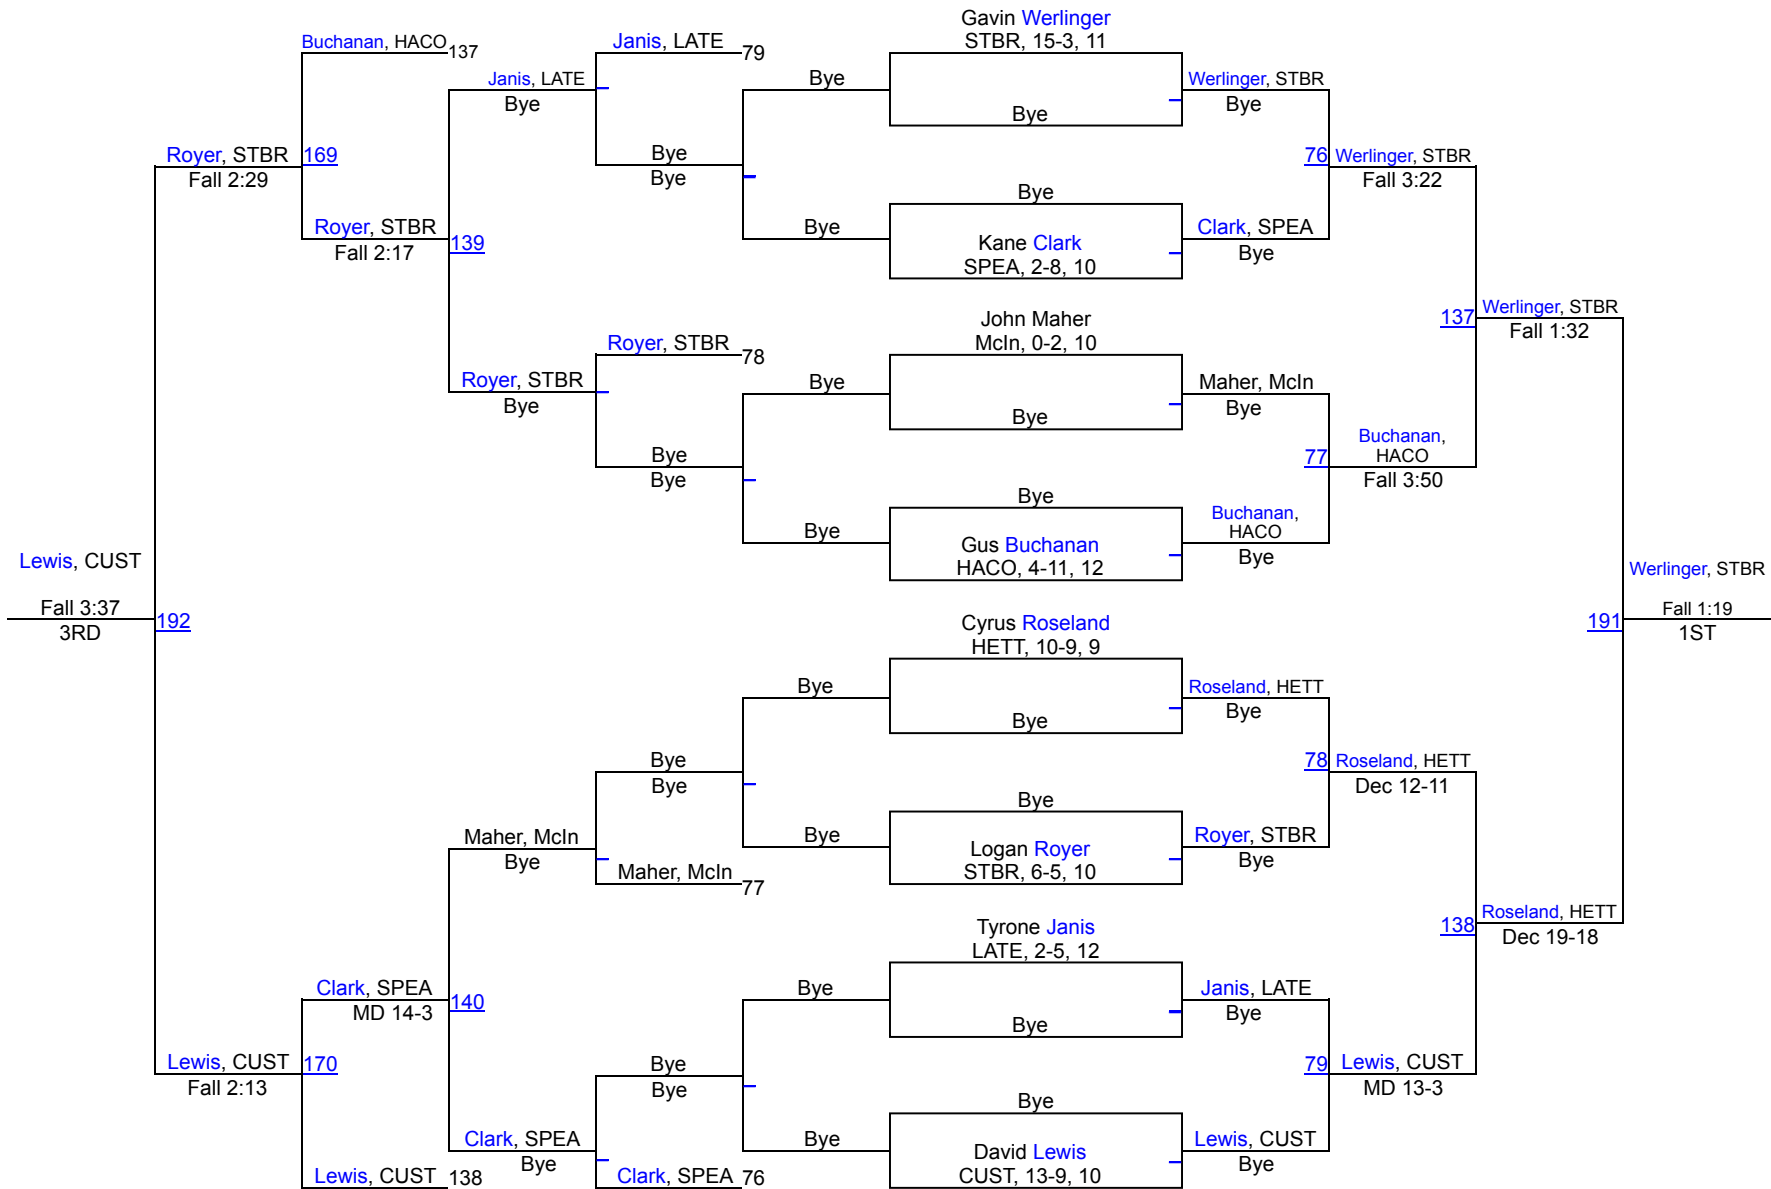

Team Scores

1	Sturgis Brown	208.5
2	Belle Fourche	158.0
3	Bowman County/Beach	143.0
4	Custer	138.5
5	Hettinger/Scranton	114.0
6	Upton	89.0
7	Harding County	87.0
8	Lakota Tech	62.5
9	Faith	27.0
10	Lemmon	24.5
11	Spearfish	24.0
12	Newell	21.0
13	Hill City	15.0
14	Timber Lake	8.0
15	McIntosh	0.0

Harding County Invitational

120

Harding County Invitational

132

Harding County Invitational

138

Harding County Invitational

144

Harding County Invitational

157

Harding County Invitational

165

Harding County Invitational

175

Harding County Invitational

190