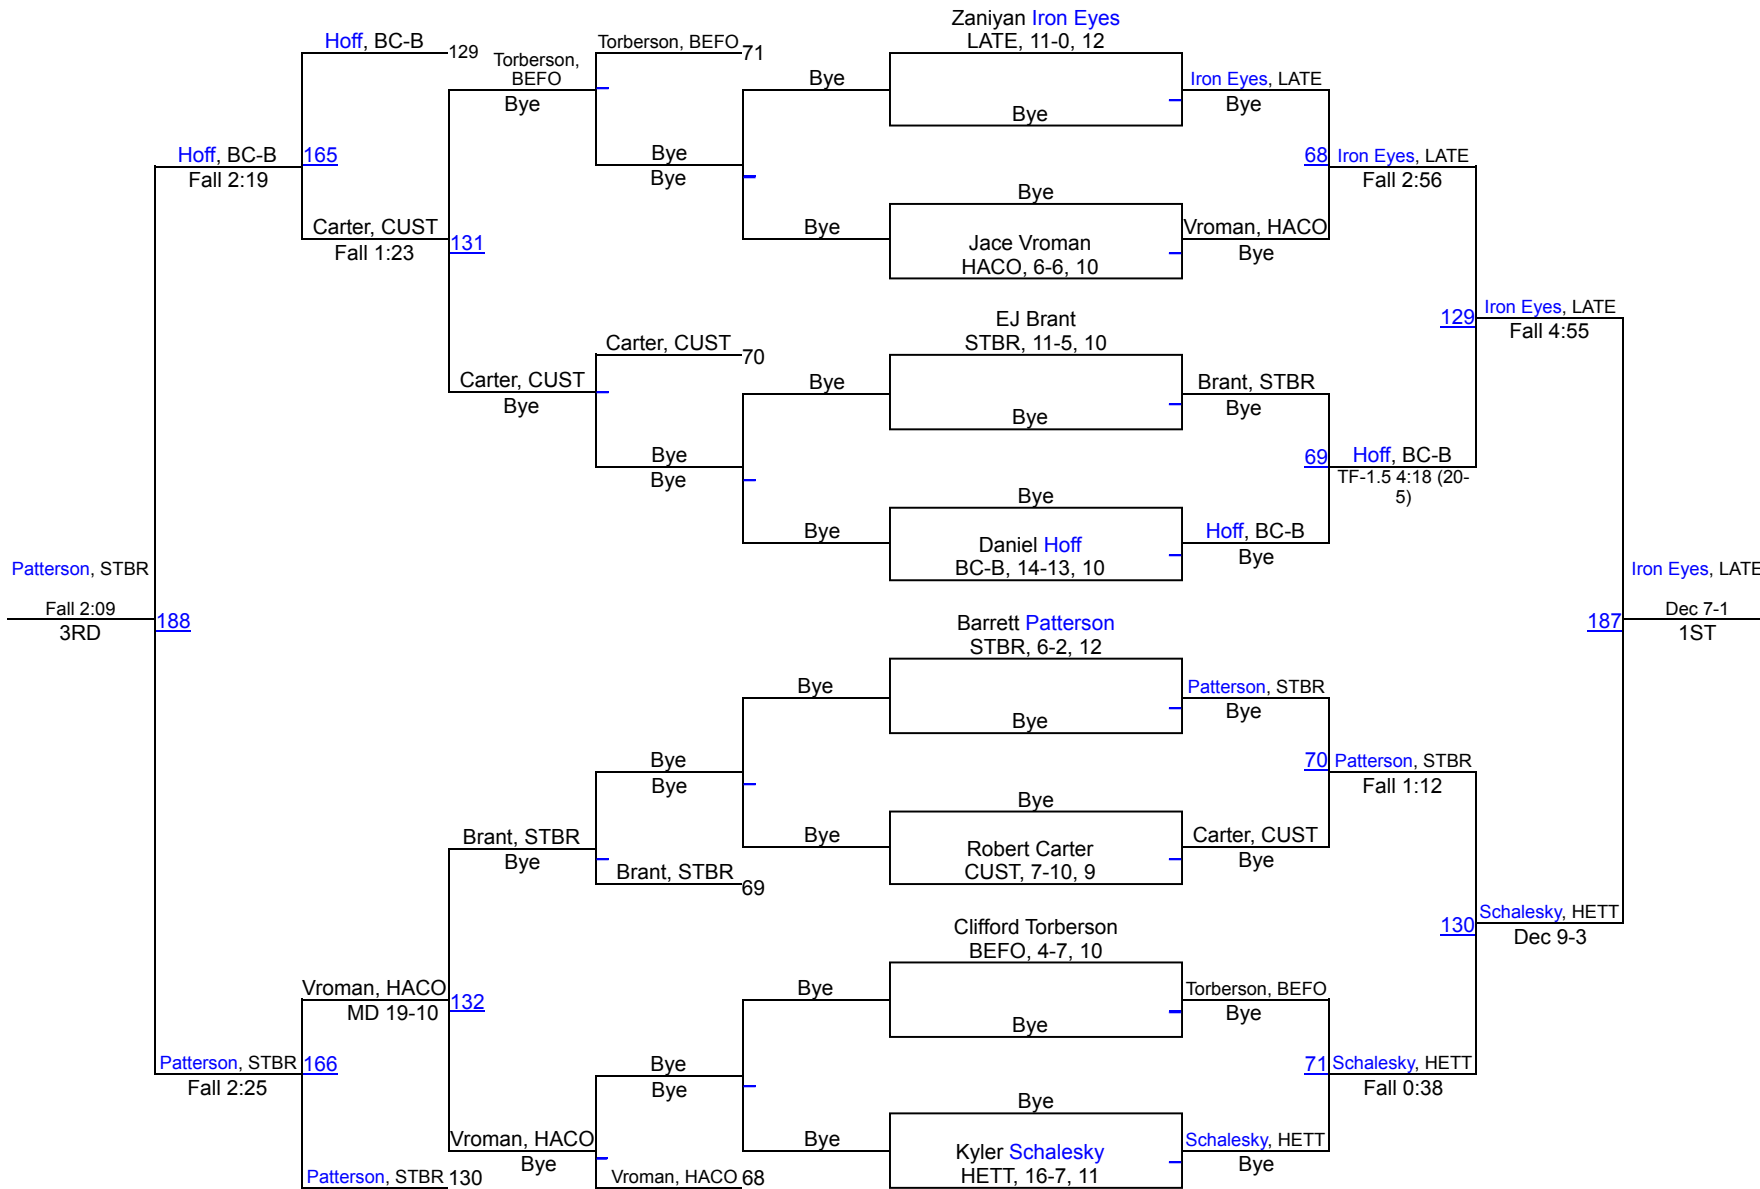

Team Scores

1	Sturgis Brown	208.5
2	Belle Fourche	158.0
3	Bowman County/Beach	143.0
4	Custer	138.5
5	Hettinger/Scranton	114.0
6	Upton	89.0
7	Harding County	87.0
8	Lakota Tech	62.5
9	Faith	27.0
10	Lemmon	24.5
11	Spearfish	24.0
12	Newell	21.0
13	Hill City	15.0
14	Timber Lake	8.0
15	McIntosh	0.0

Harding County Invitational

120

Harding County Invitational

132

Harding County Invitational

138

Harding County Invitational

144

Harding County Invitational

157

Harding County Invitational

165

Harding County Invitational

175

Harding County Invitational

190