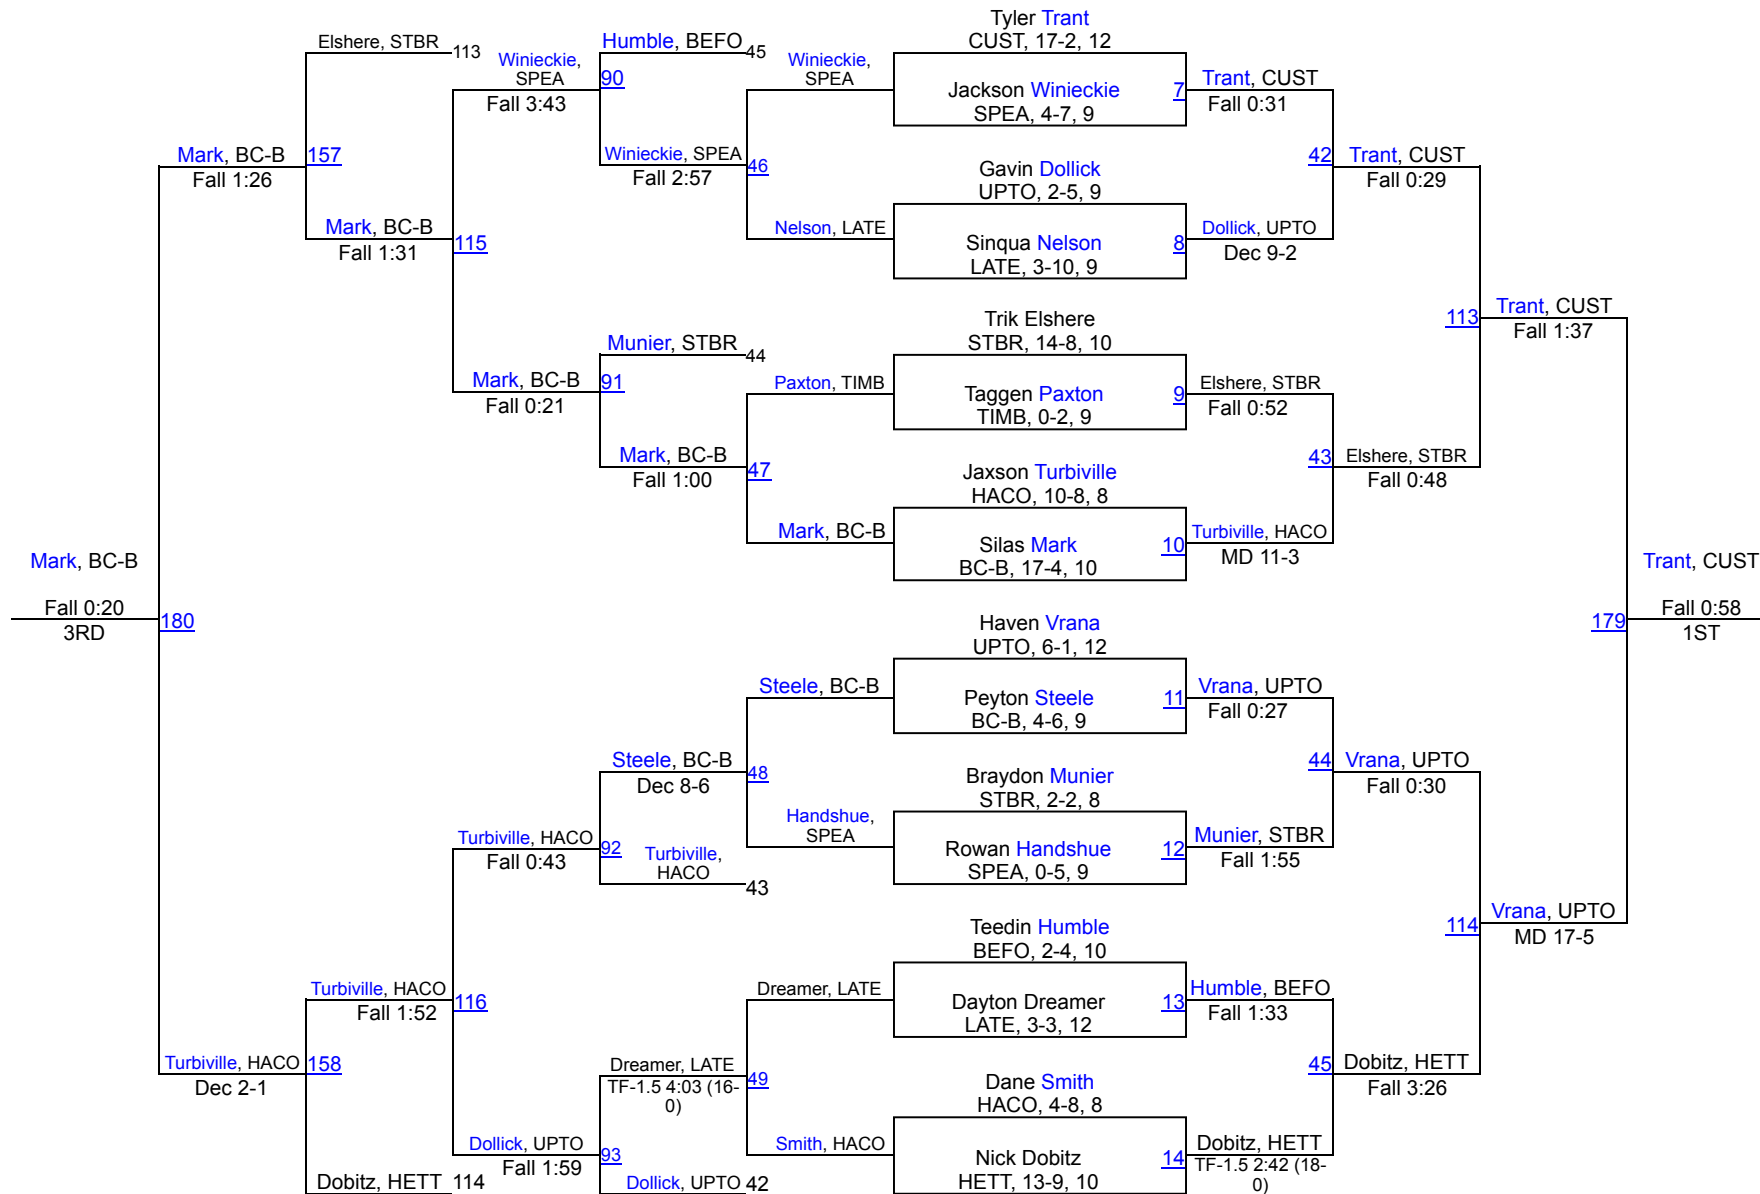

Team Scores

1	Sturgis Brown	208.5
2	Belle Fourche	158.0
3	Bowman County/Beach	143.0
4	Custer	138.5
5	Hettinger/Scranton	114.0
6	Upton	89.0
7	Harding County	87.0
8	Lakota Tech	62.5
9	Faith	27.0
10	Lemmon	24.5
11	Spearfish	24.0
12	Newell	21.0
13	Hill City	15.0
14	Timber Lake	8.0
15	McIntosh	0.0

Harding County Invitational

120

Harding County Invitational

132

Harding County Invitational

138

Harding County Invitational

144