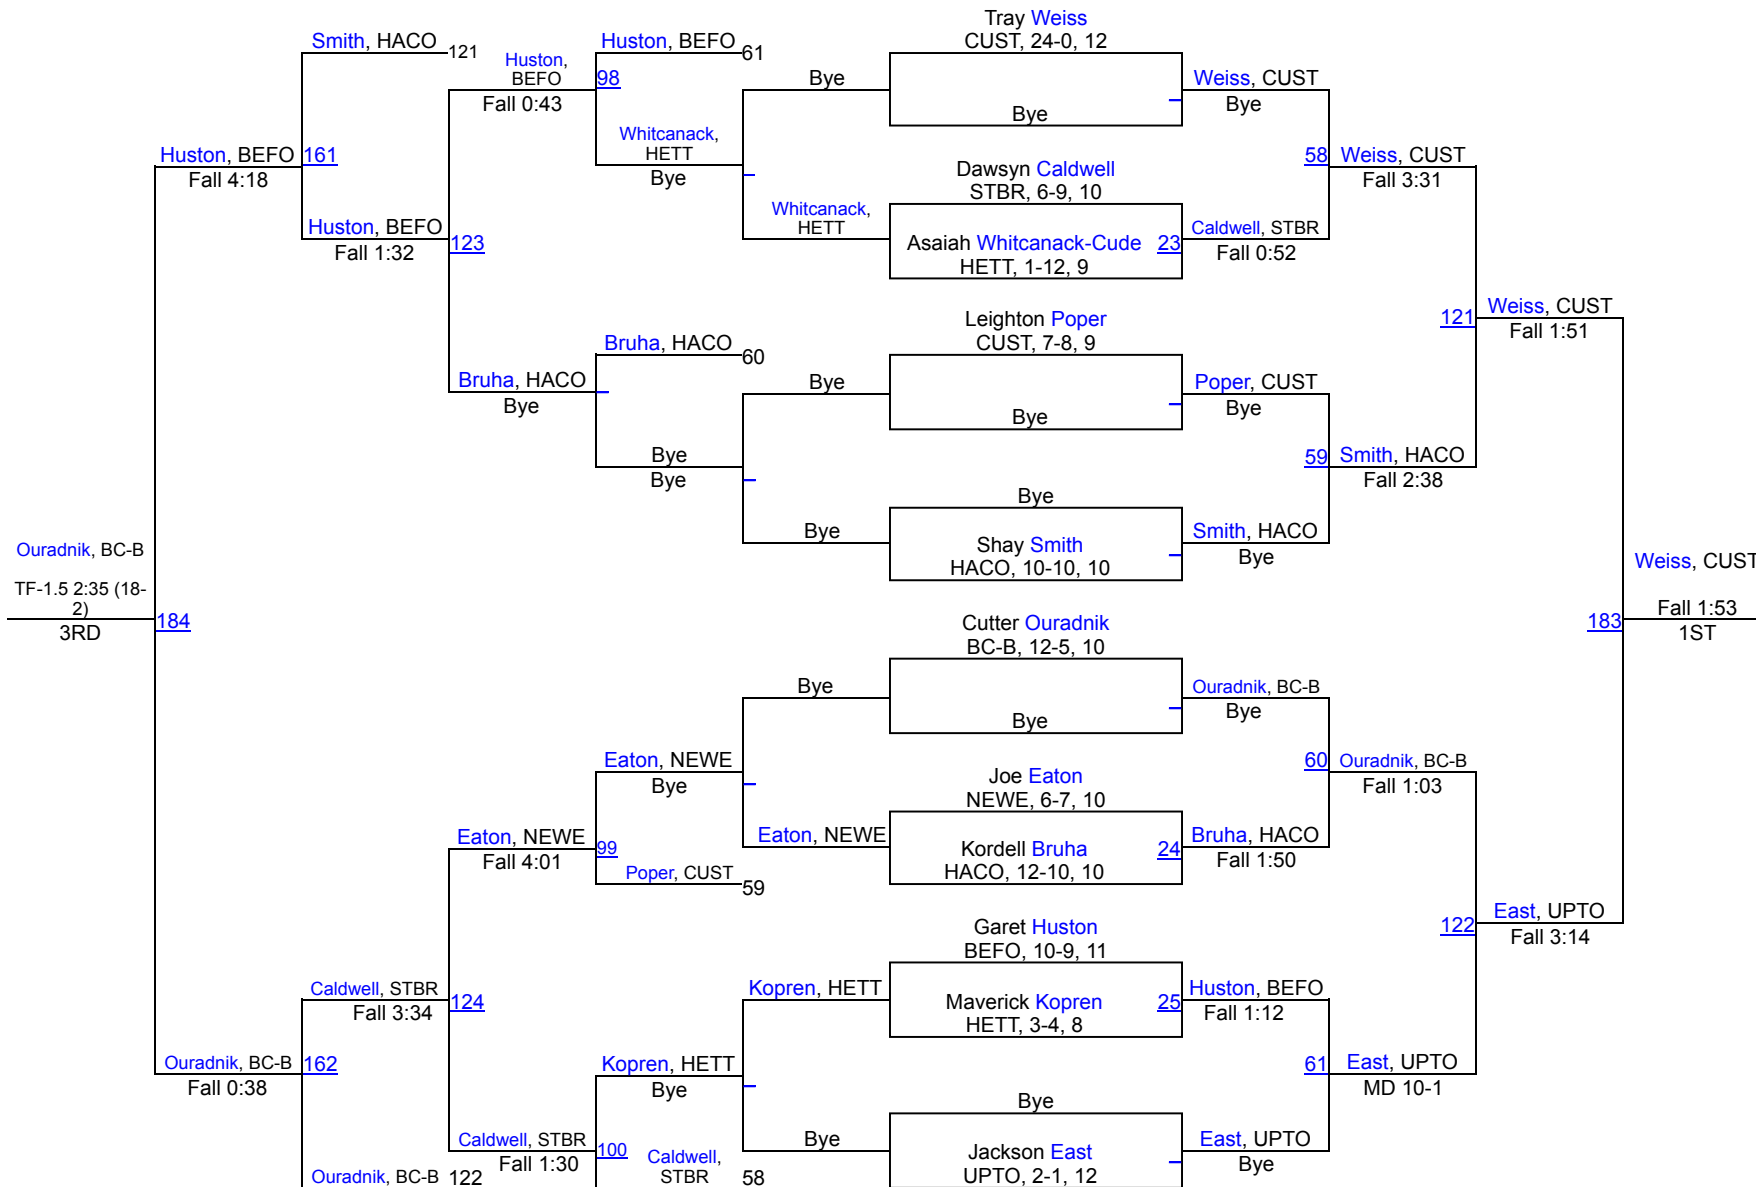

Team Scores

1	Sturgis Brown	208.5
2	Belle Fourche	158.0
3	Bowman County/Beach	143.0
4	Custer	138.5
5	Hettinger/Scranton	114.0
6	Upton	89.0
7	Harding County	87.0
8	Lakota Tech	62.5
9	Faith	27.0
10	Lemmon	24.5
11	Spearfish	24.0
12	Newell	21.0
13	Hill City	15.0
14	Timber Lake	8.0
15	McIntosh	0.0

Harding County Invitational

120

Harding County Invitational

132

Harding County Invitational

138

Harding County Invitational

144