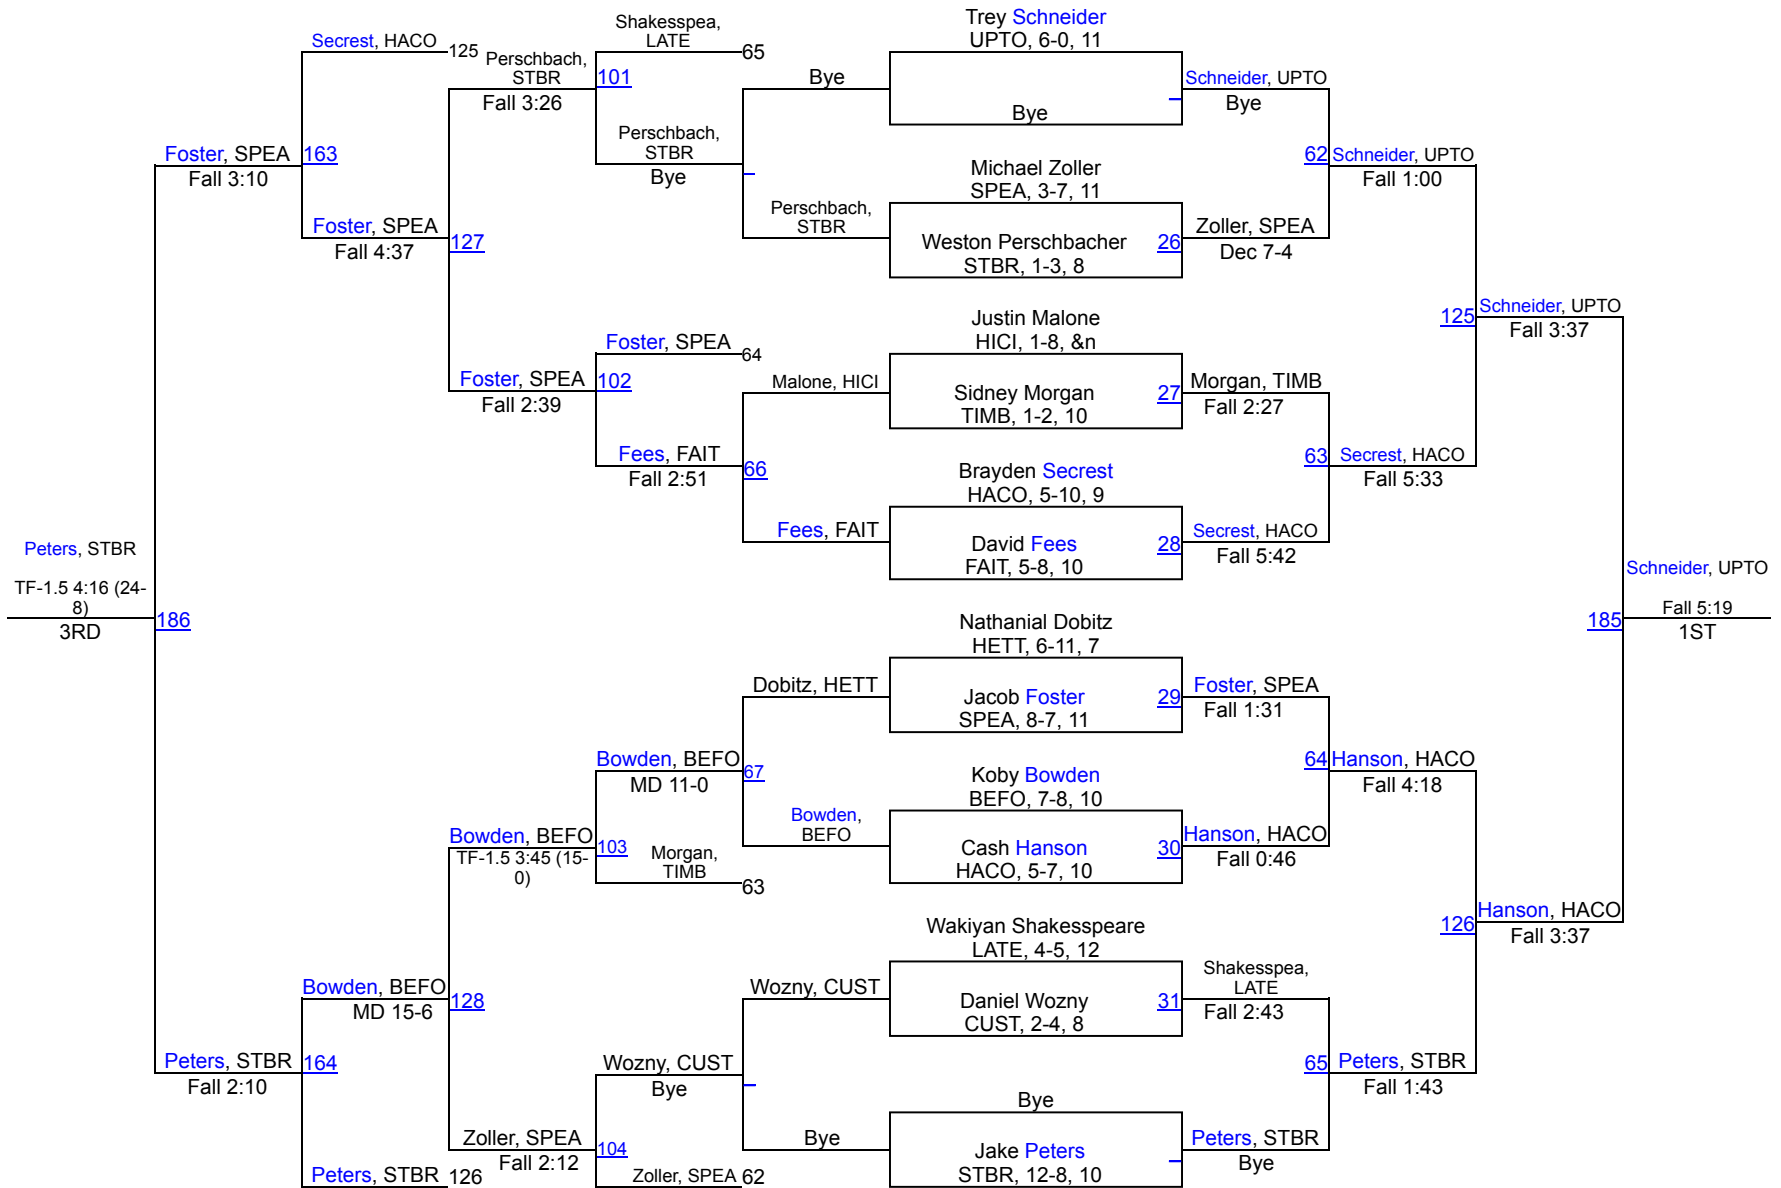

Team Scores

1	Sturgis Brown	208.5
2	Belle Fourche	158.0
3	Bowman County/Beach	143.0
4	Custer	138.5
5	Hettinger/Scranton	114.0
6	Upton	89.0
7	Harding County	87.0
8	Lakota Tech	62.5
9	Faith	27.0
10	Lemmon	24.5
11	Spearfish	24.0
12	Newell	21.0
13	Hill City	15.0
14	Timber Lake	8.0
15	McIntosh	0.0

Harding County Invitational

120

Harding County Invitational

132

Harding County Invitational

138

Harding County Invitational

144

Harding County Invitational

157

Harding County Invitational

165

Harding County Invitational

175

Harding County Invitational

190