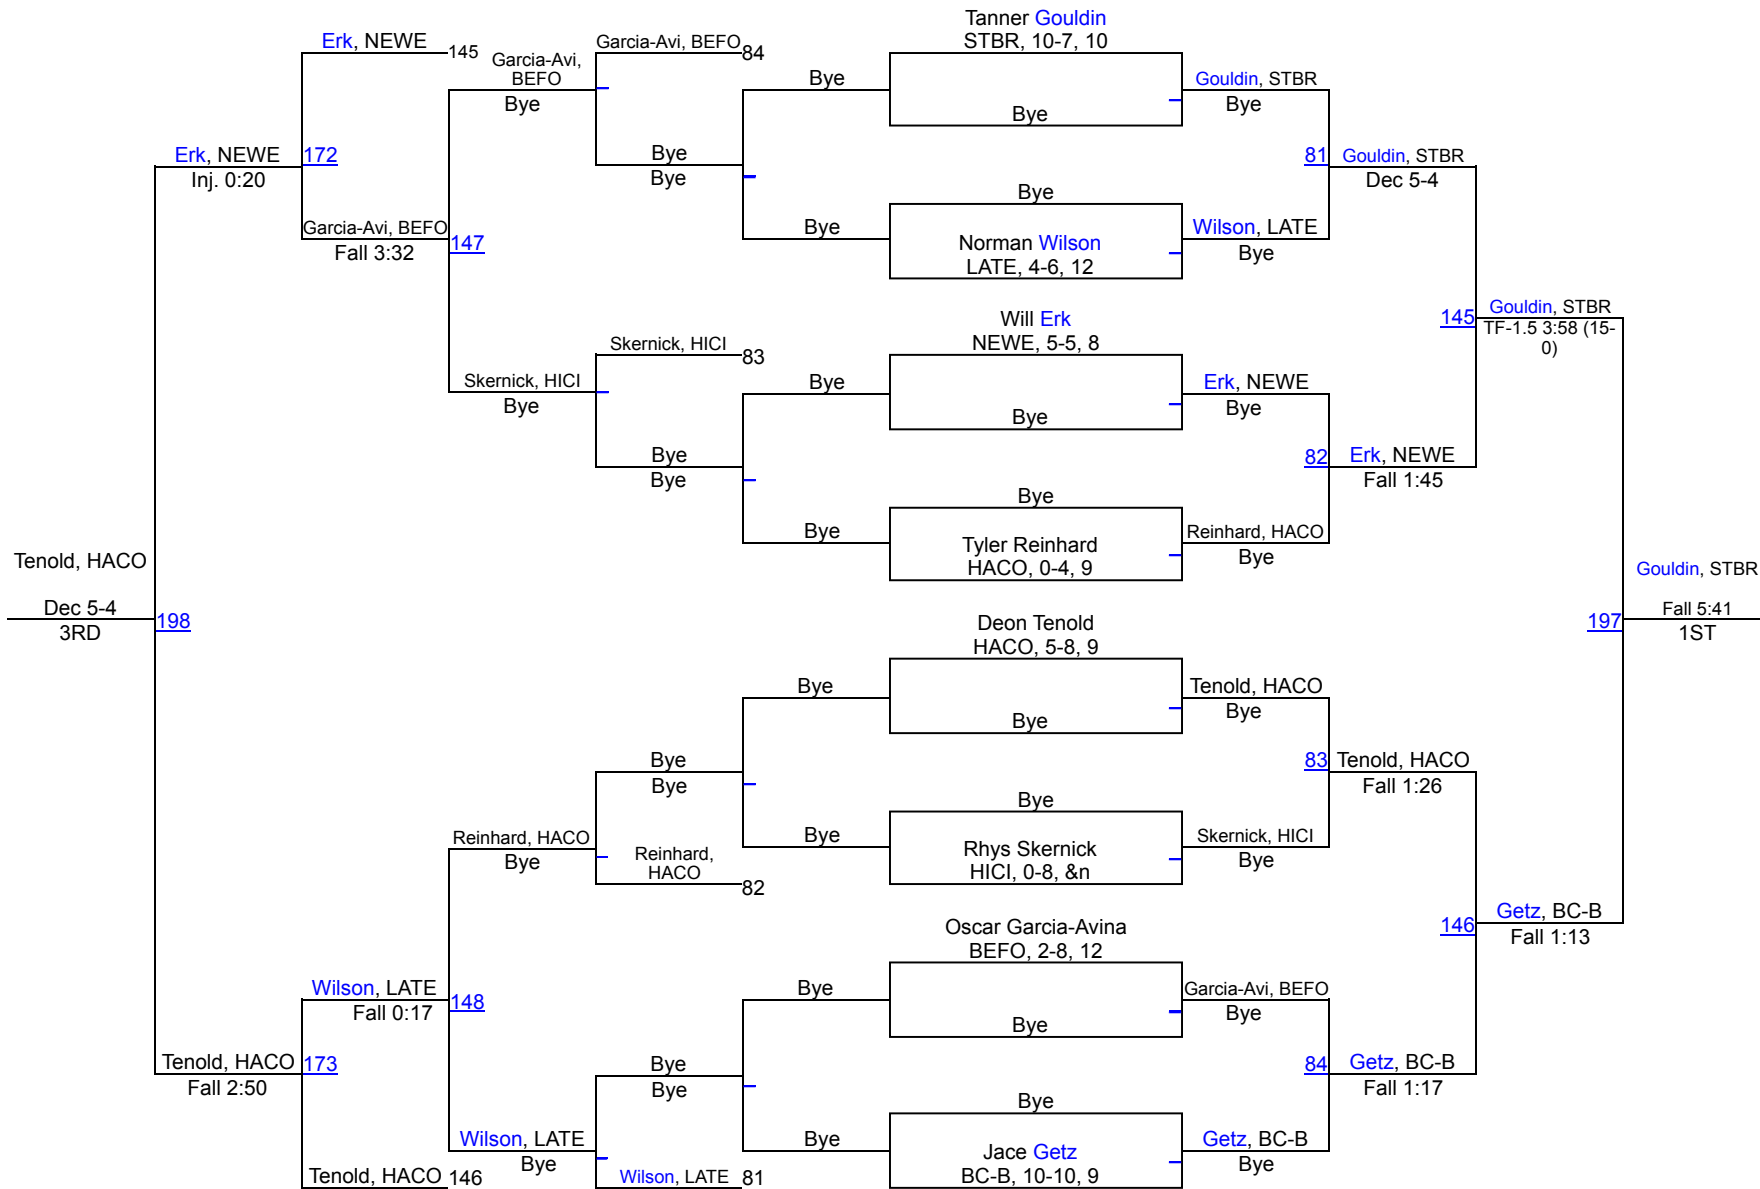

Team Scores

1	Sturgis Brown	208.5
2	Belle Fourche	158.0
3	Bowman County/Beach	143.0
4	Custer	138.5
5	Hettinger/Scranton	114.0
6	Upton	89.0
7	Harding County	87.0
8	Lakota Tech	62.5
9	Faith	27.0
10	Lemmon	24.5
11	Spearfish	24.0
12	Newell	21.0
13	Hill City	15.0
14	Timber Lake	8.0
15	McIntosh	0.0

Harding County Invitational

157

Harding County Invitational

165

Harding County Invitational

175

Harding County Invitational

190

Harding County Invitational

215

Harding County Invitational

285