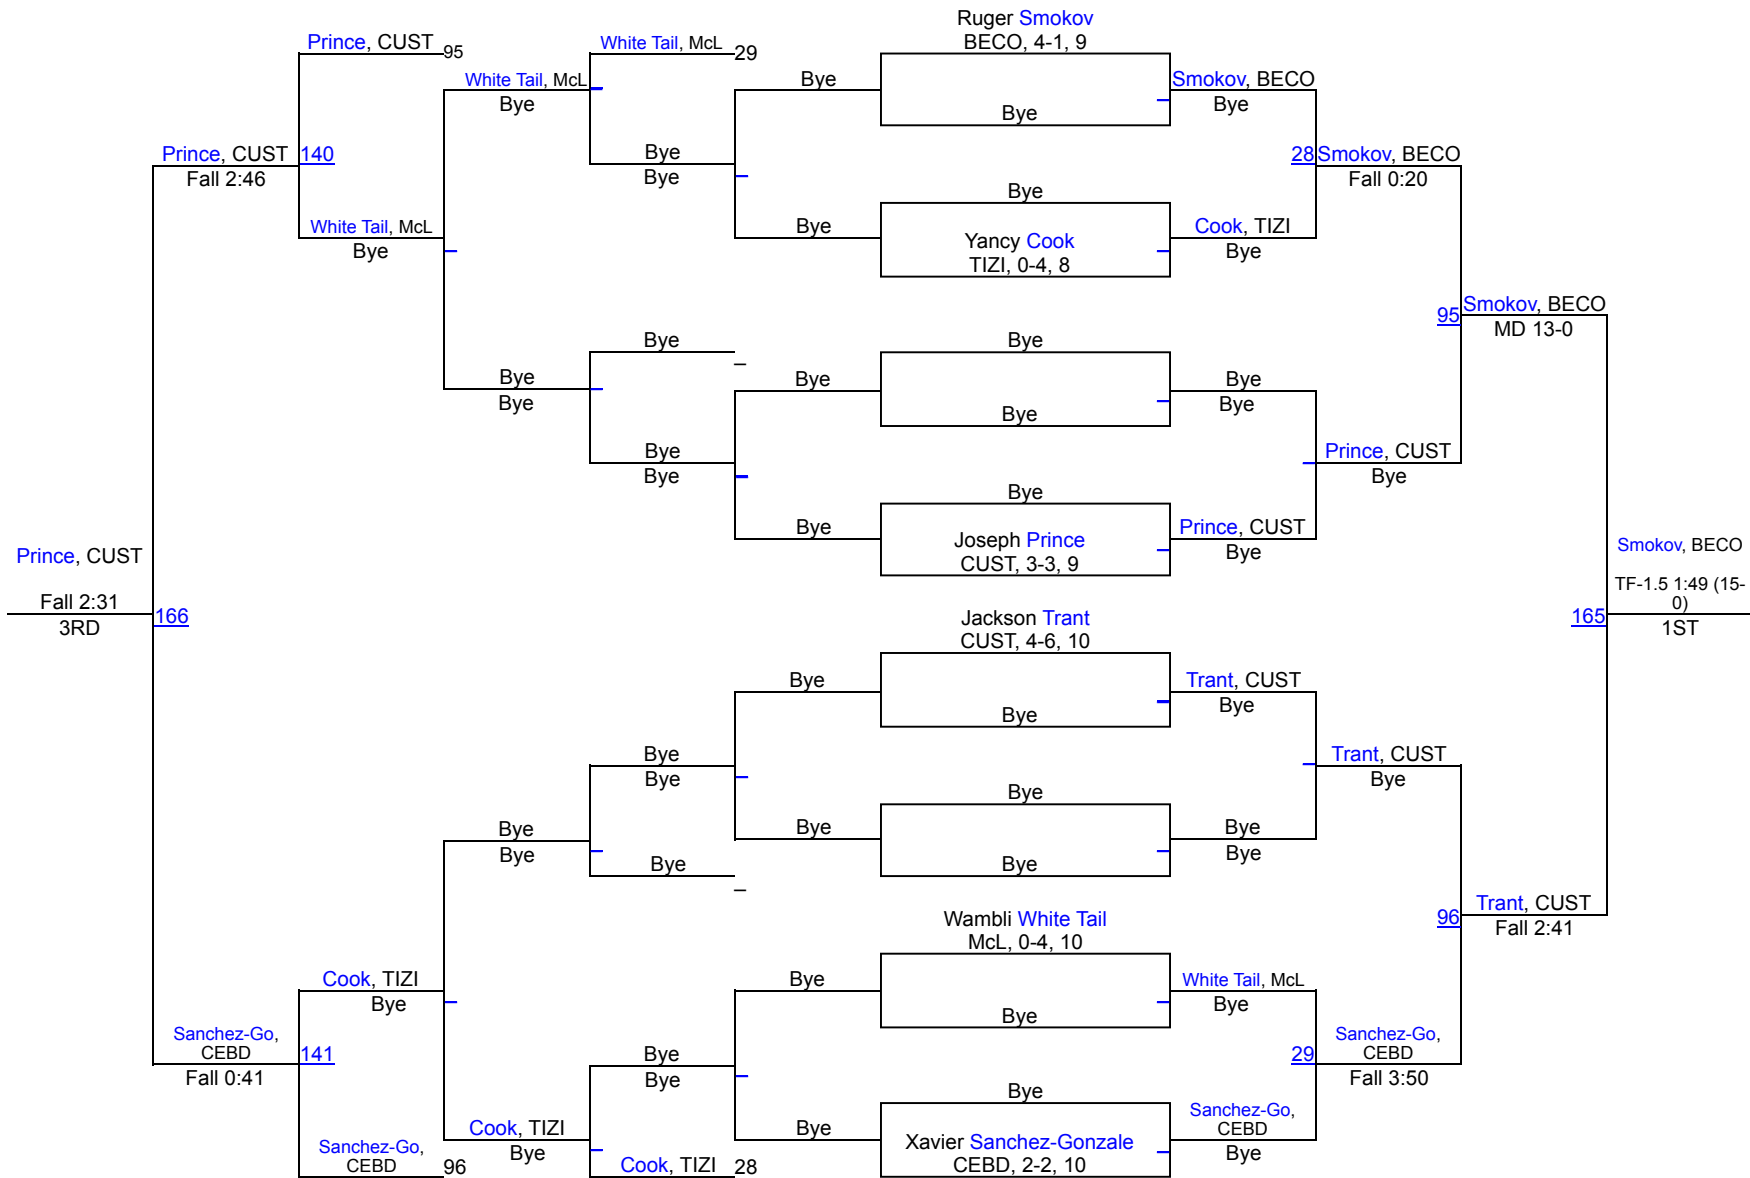

Lakota Nation Invitational

113