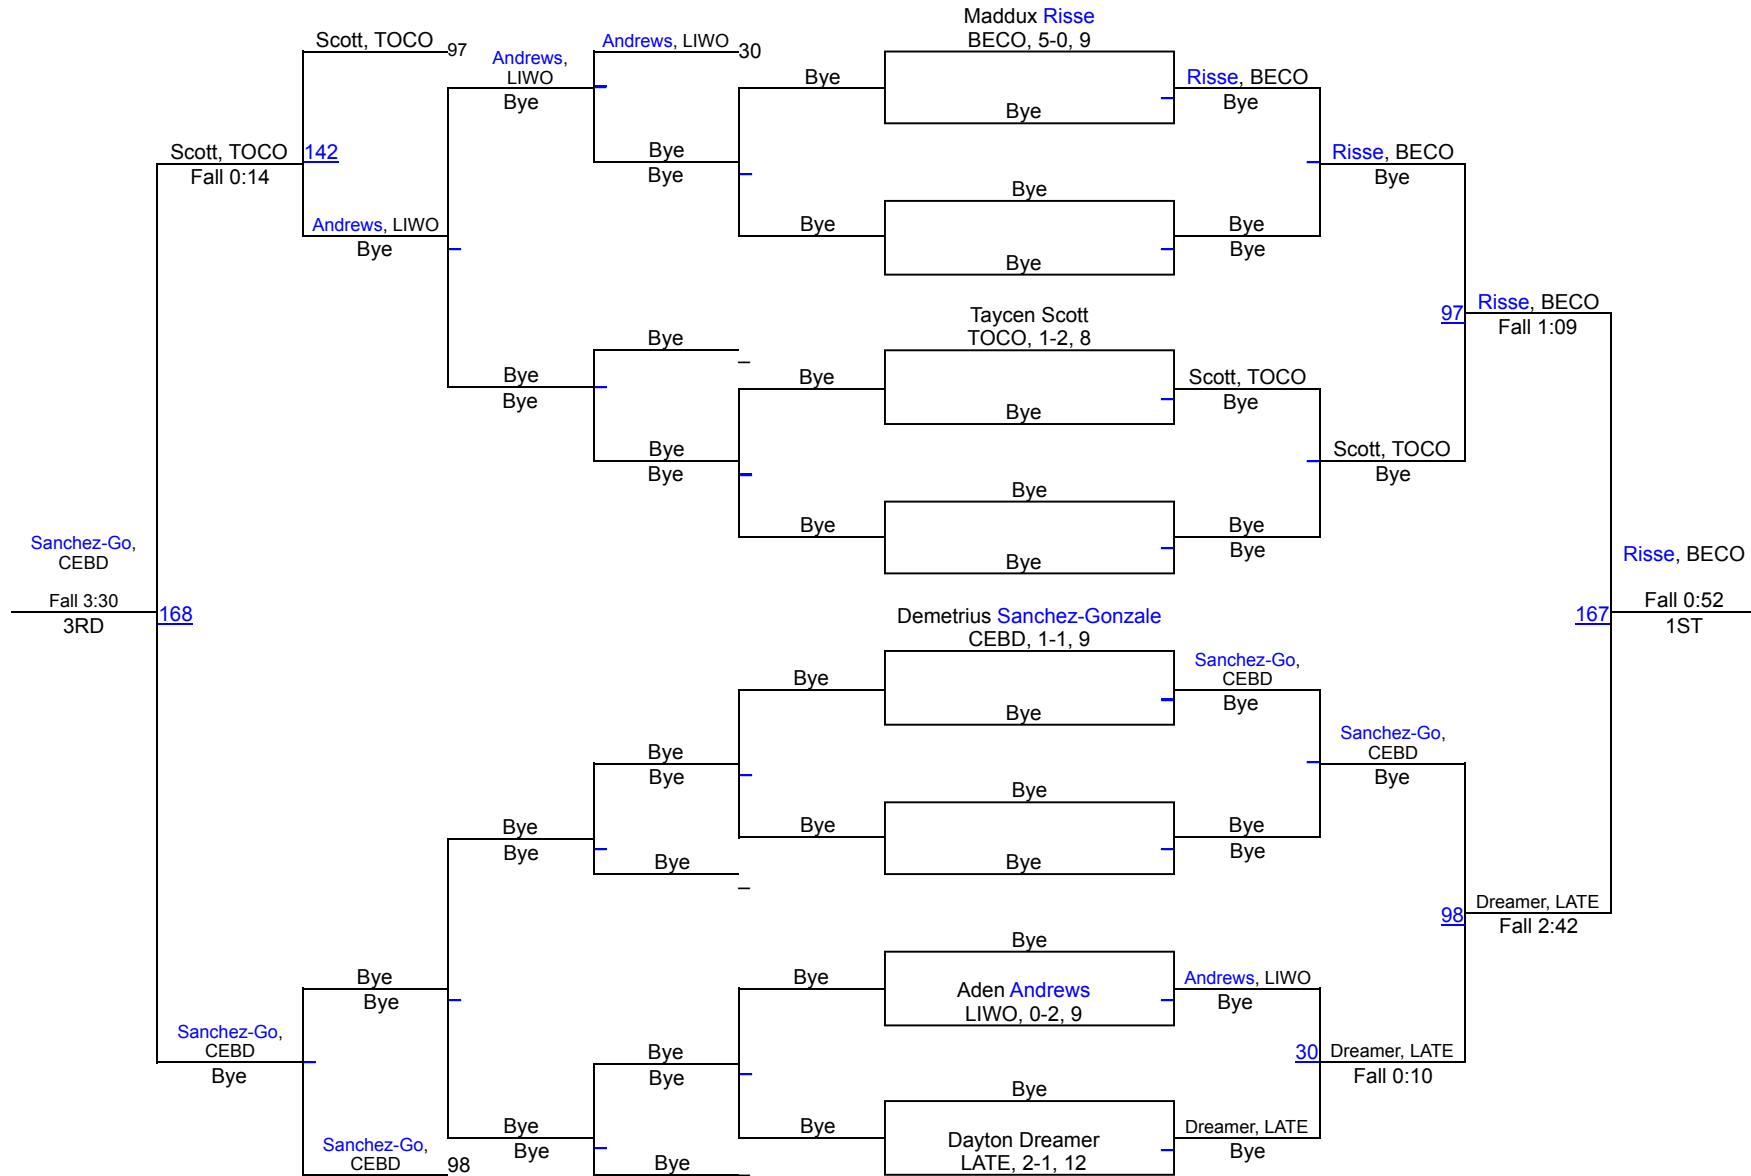

Lakota Nation Invitational

120