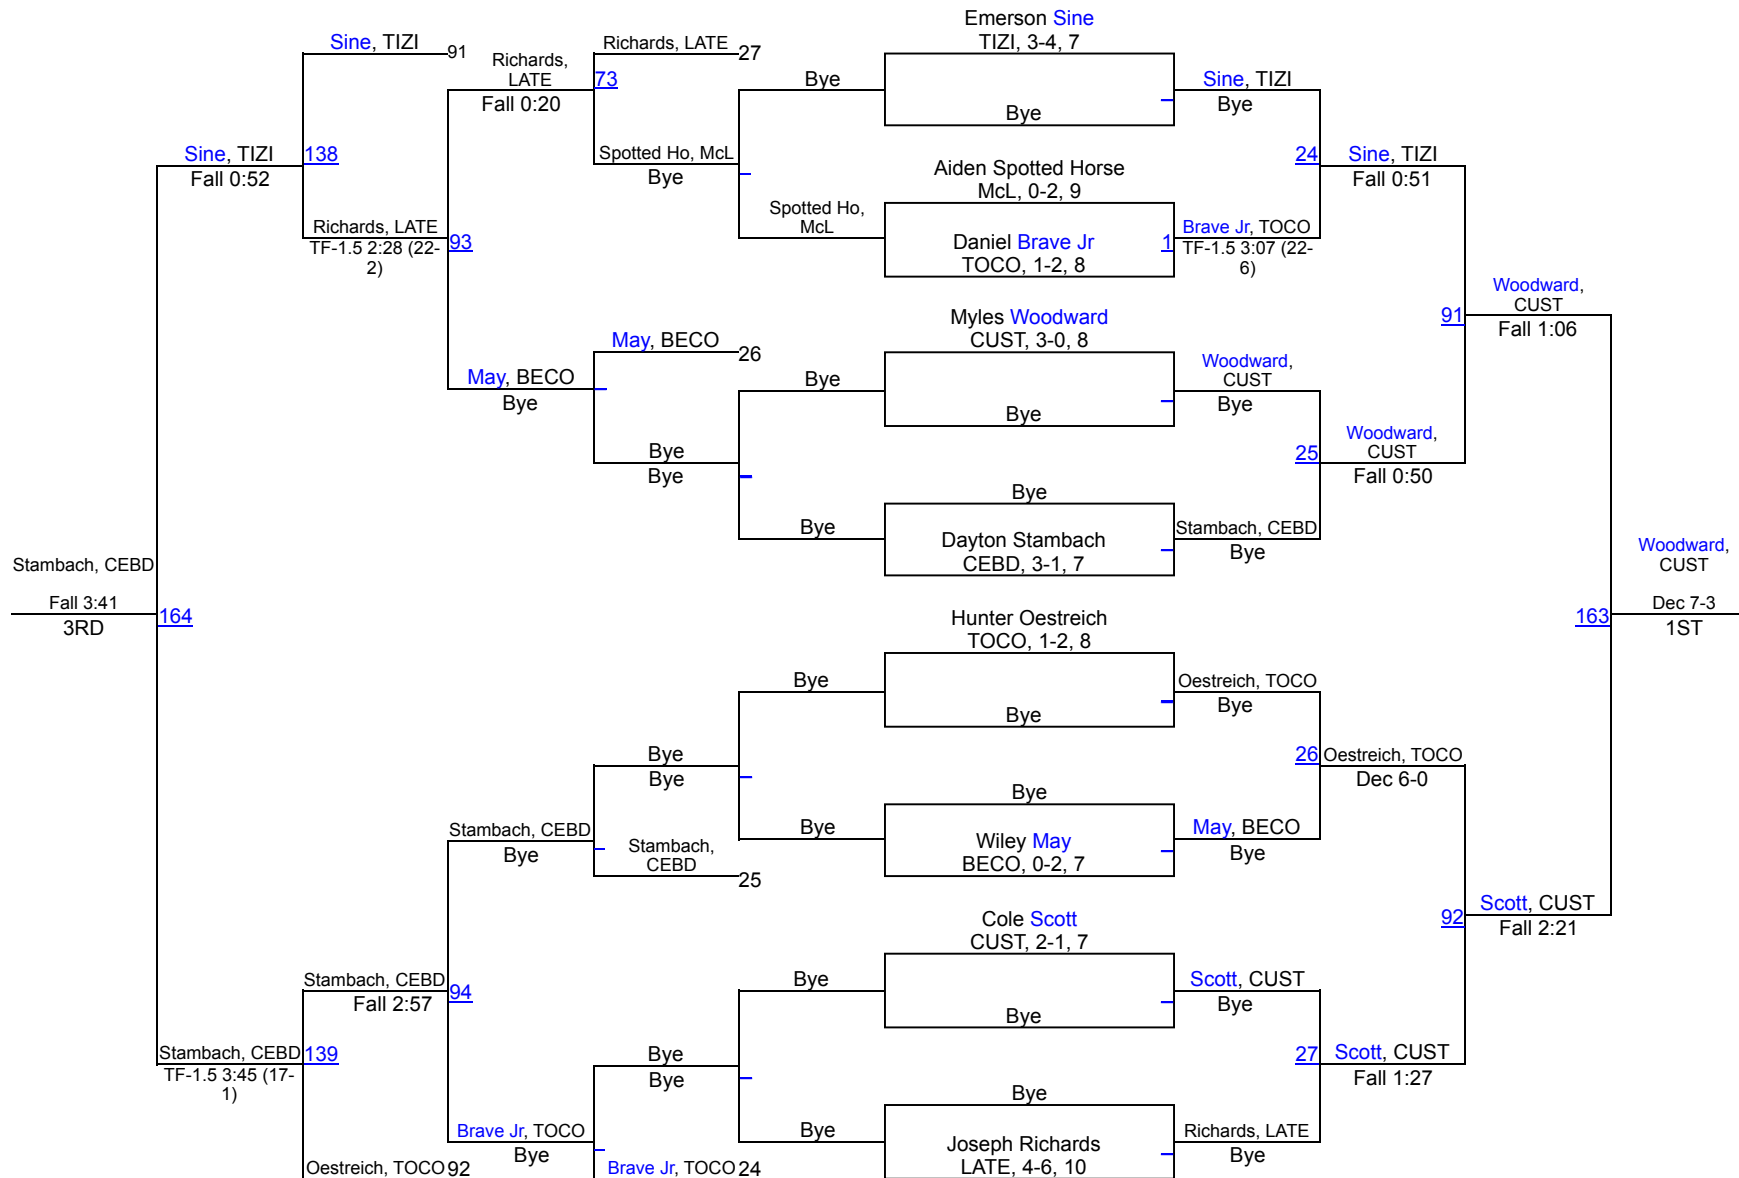

1 Lakota Tech	183.5
2 Winnebago	121
3 Cheyenne-Eagle Butte/Dupree/Tiospaye Topa	117.5
4 Custer	97.5
5 Rapid City Central	80
6 McLaughlin	73.5
7 Bennett County	70.5
8 Mahpiya Luta	67
9 Todd County	63
10 Pine Ridge	57.5
11 Standing Rock	28.5
12 Little Wound	20
12 Winner	20
14 Tiospa Zina	13
15 White Shield	6

# Lakota Nation Invitational

106

# Lakota Nation Invitational