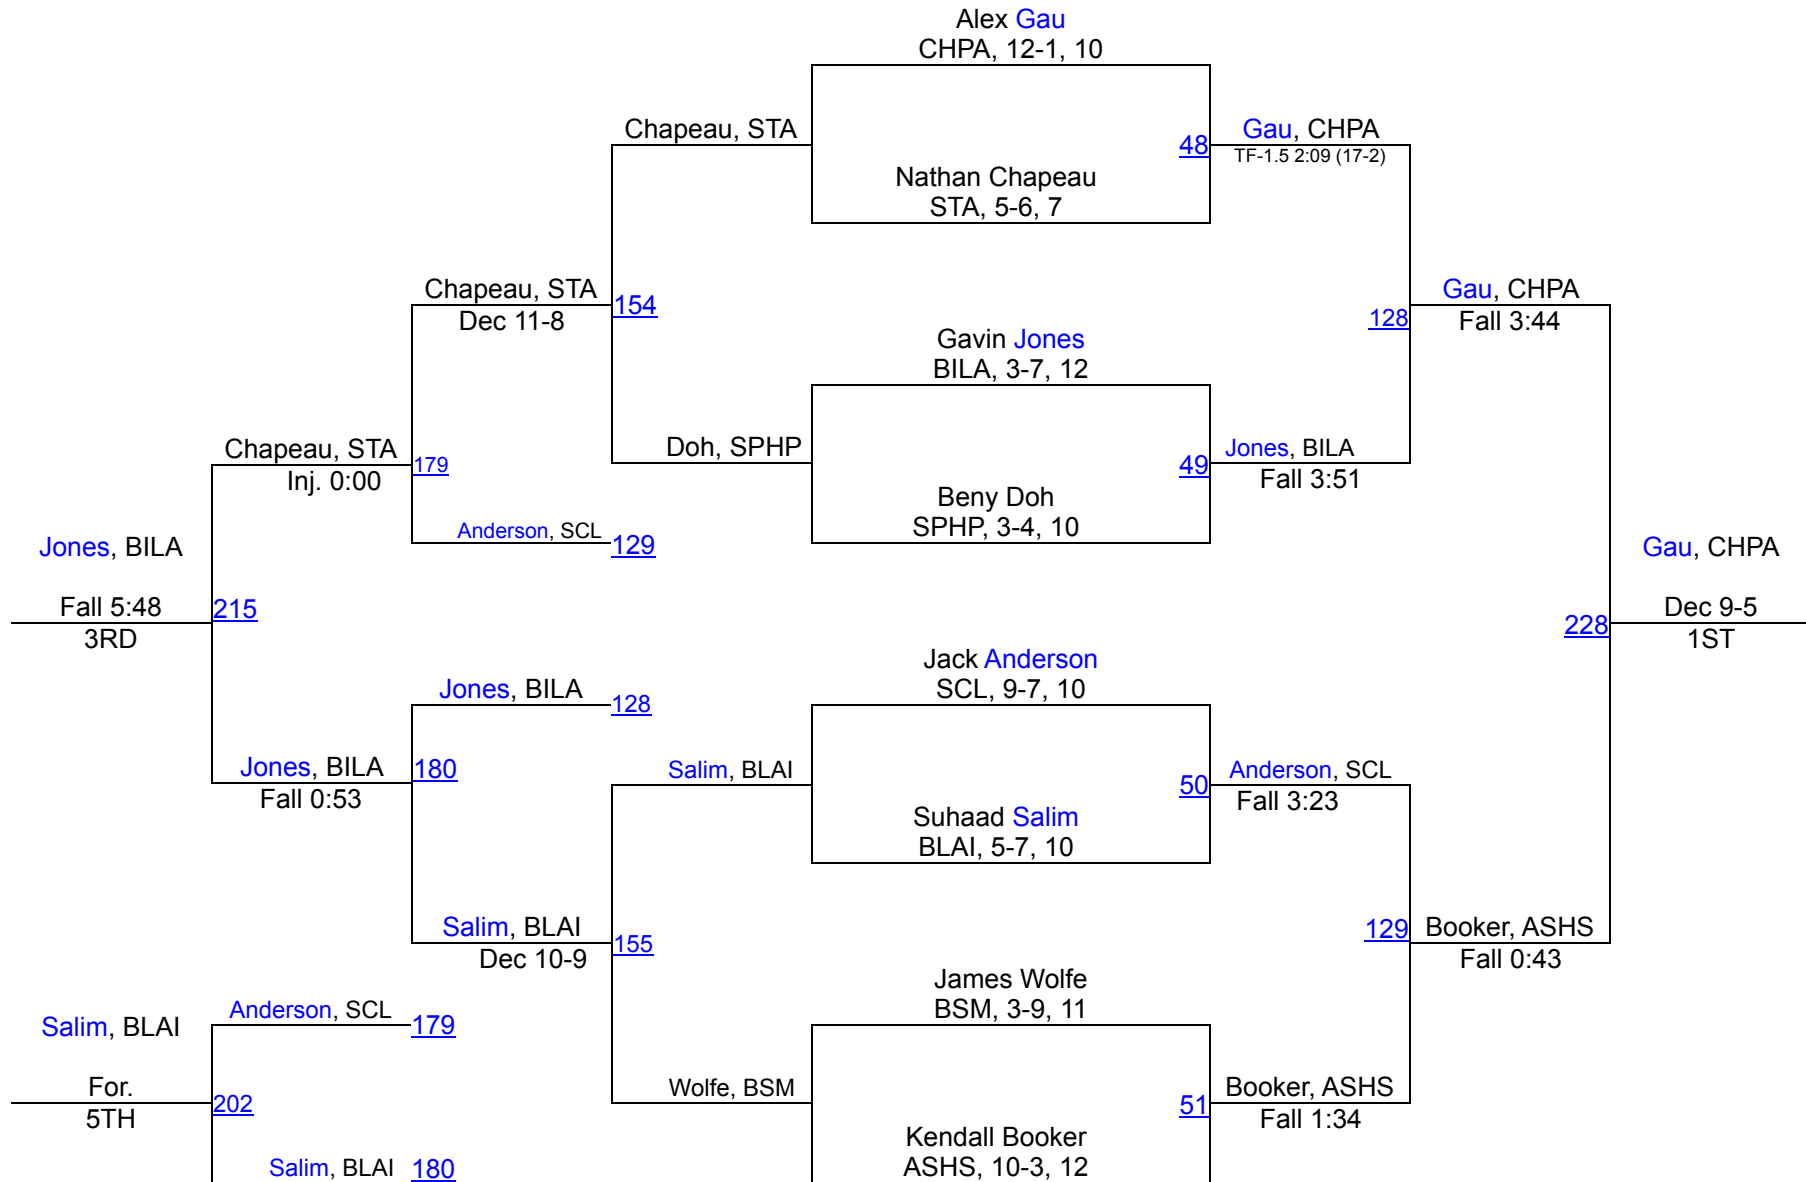

1 Bismarck Legacy	206.5
2 Blaine	155
3 St. Thomas Academy	152.5
4 Big Lake	143
5 Eagan	126
6 Maple Grove	120.5
7 MAHACA	106
8 North Branch	88.5
9 Champlin Park	80.5
10 South Saint Paul	69
11 St. Paul Highland Park	37
12 All Saints Home School	20
13 Benilde St. Margarets	18
14 St. Croix Lutheran	13

Maple Grove Crimson Invite

107

Maple Grove Crimson Invite

114

Maple Grove Crimson Invite

121

Maple Grove Crimson Invite

127

Maple Grove Crimson Invite

133

Maple Grove Crimson Invite

139

Maple Grove Crimson Invite

145

Maple Grove Crimson Invite

152