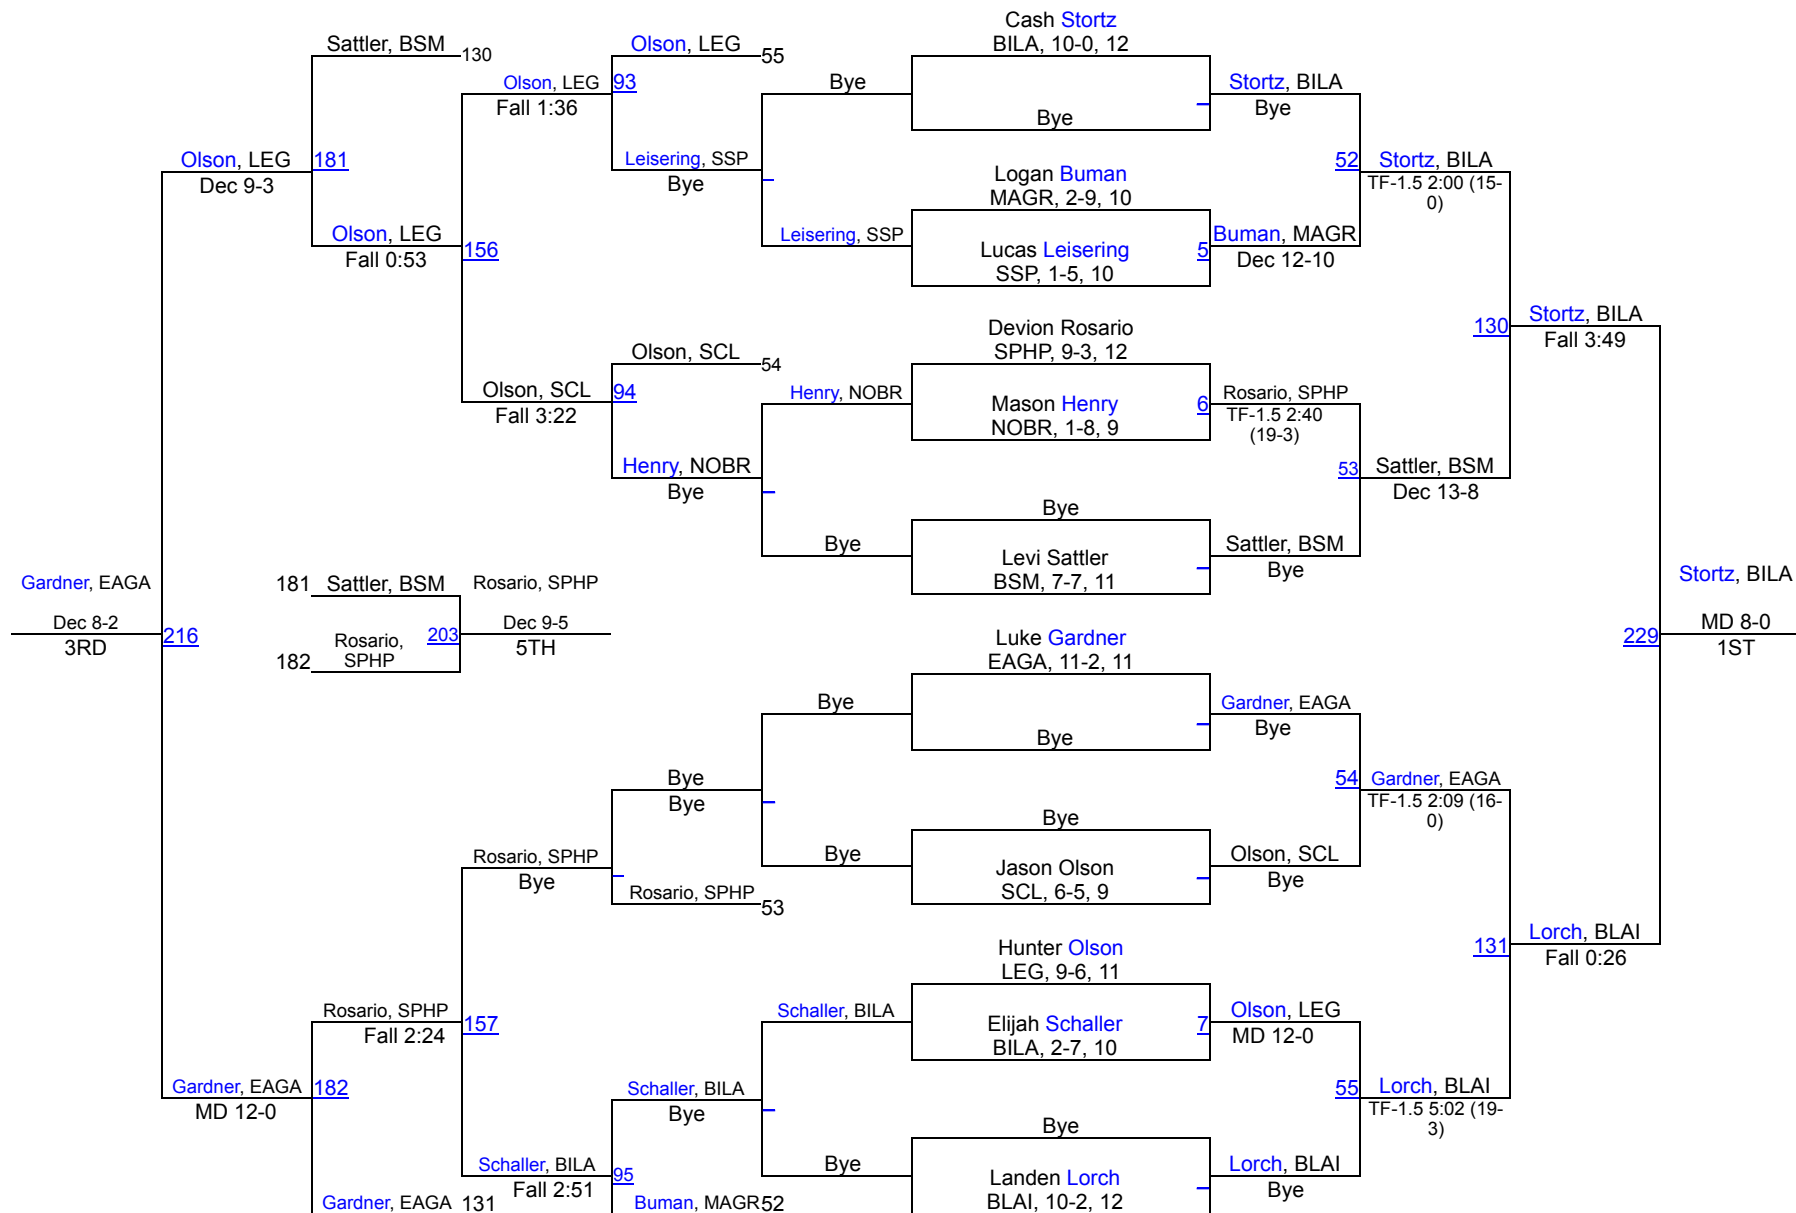

1 Bismarck Legacy	206.5
2 Blaine	155
3 St. Thomas Academy	152.5
4 Big Lake	143
5 Eagan	126
6 Maple Grove	120.5
7 MAHACA	106
8 North Branch	88.5
9 Champlin Park	80.5
10 South Saint Paul	69
11 St. Paul Highland Park	37
12 All Saints Home School	20
13 Benilde St. Margarets	18
14 St. Croix Lutheran	13

Maple Grove Crimson Invite

107

Maple Grove Crimson Invite

114

Maple Grove Crimson Invite

121

Maple Grove Crimson Invite

127

Maple Grove Crimson Invite

133

Maple Grove Crimson Invite

139

Maple Grove Crimson Invite

145

Maple Grove Crimson Invite

152