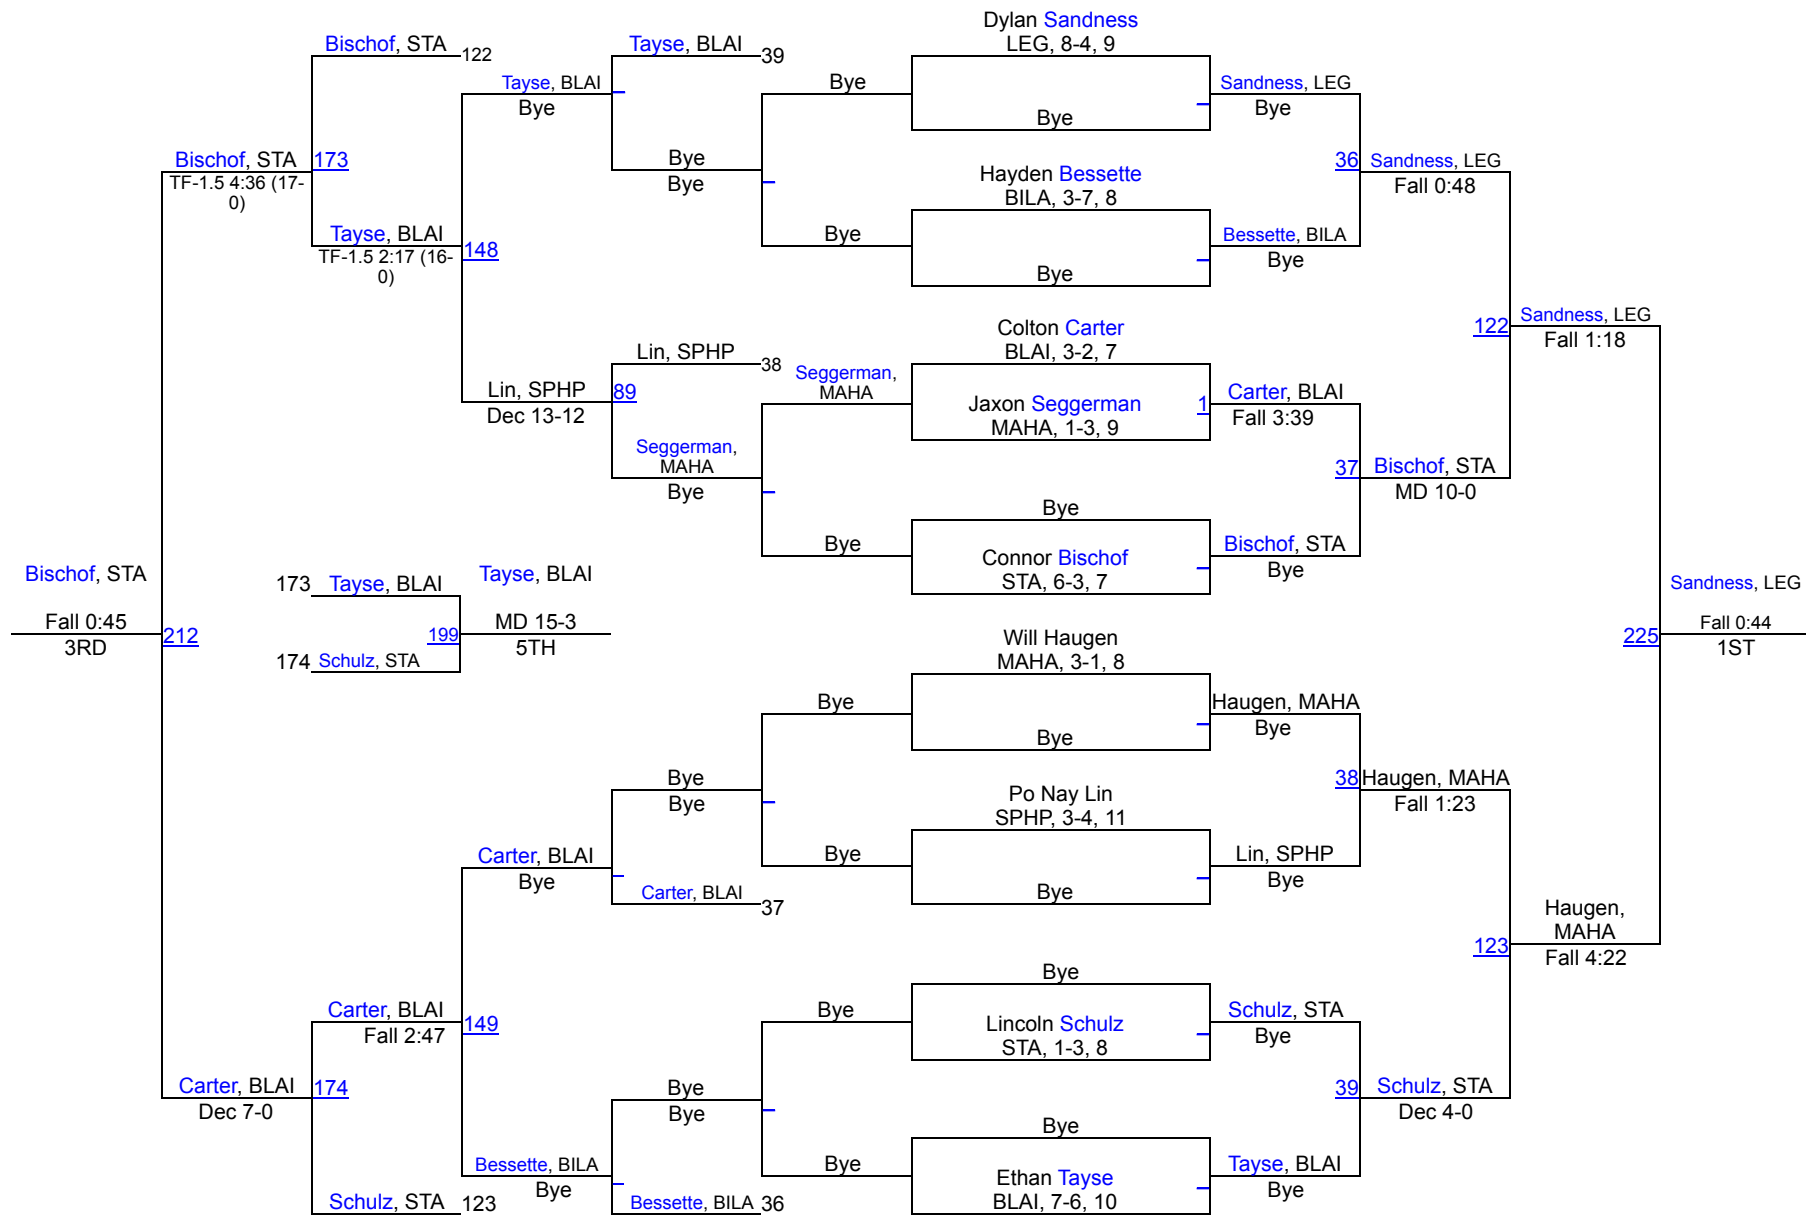

1 Bismarck Legacy	206.5
2 Blaine	155
3 St. Thomas Academy	152.5
4 Big Lake	143
5 Eagan	126
6 Maple Grove	120.5
7 MAHACA	106
8 North Branch	88.5
9 Champlin Park	80.5
10 South Saint Paul	69
11 St. Paul Highland Park	37
12 All Saints Home School	20
13 Benilde St. Margarets	18
14 St. Croix Lutheran	13

Maple Grove Crimson Invite

107

Maple Grove Crimson Invite

114

Maple Grove Crimson Invite

121

Maple Grove Crimson Invite

127