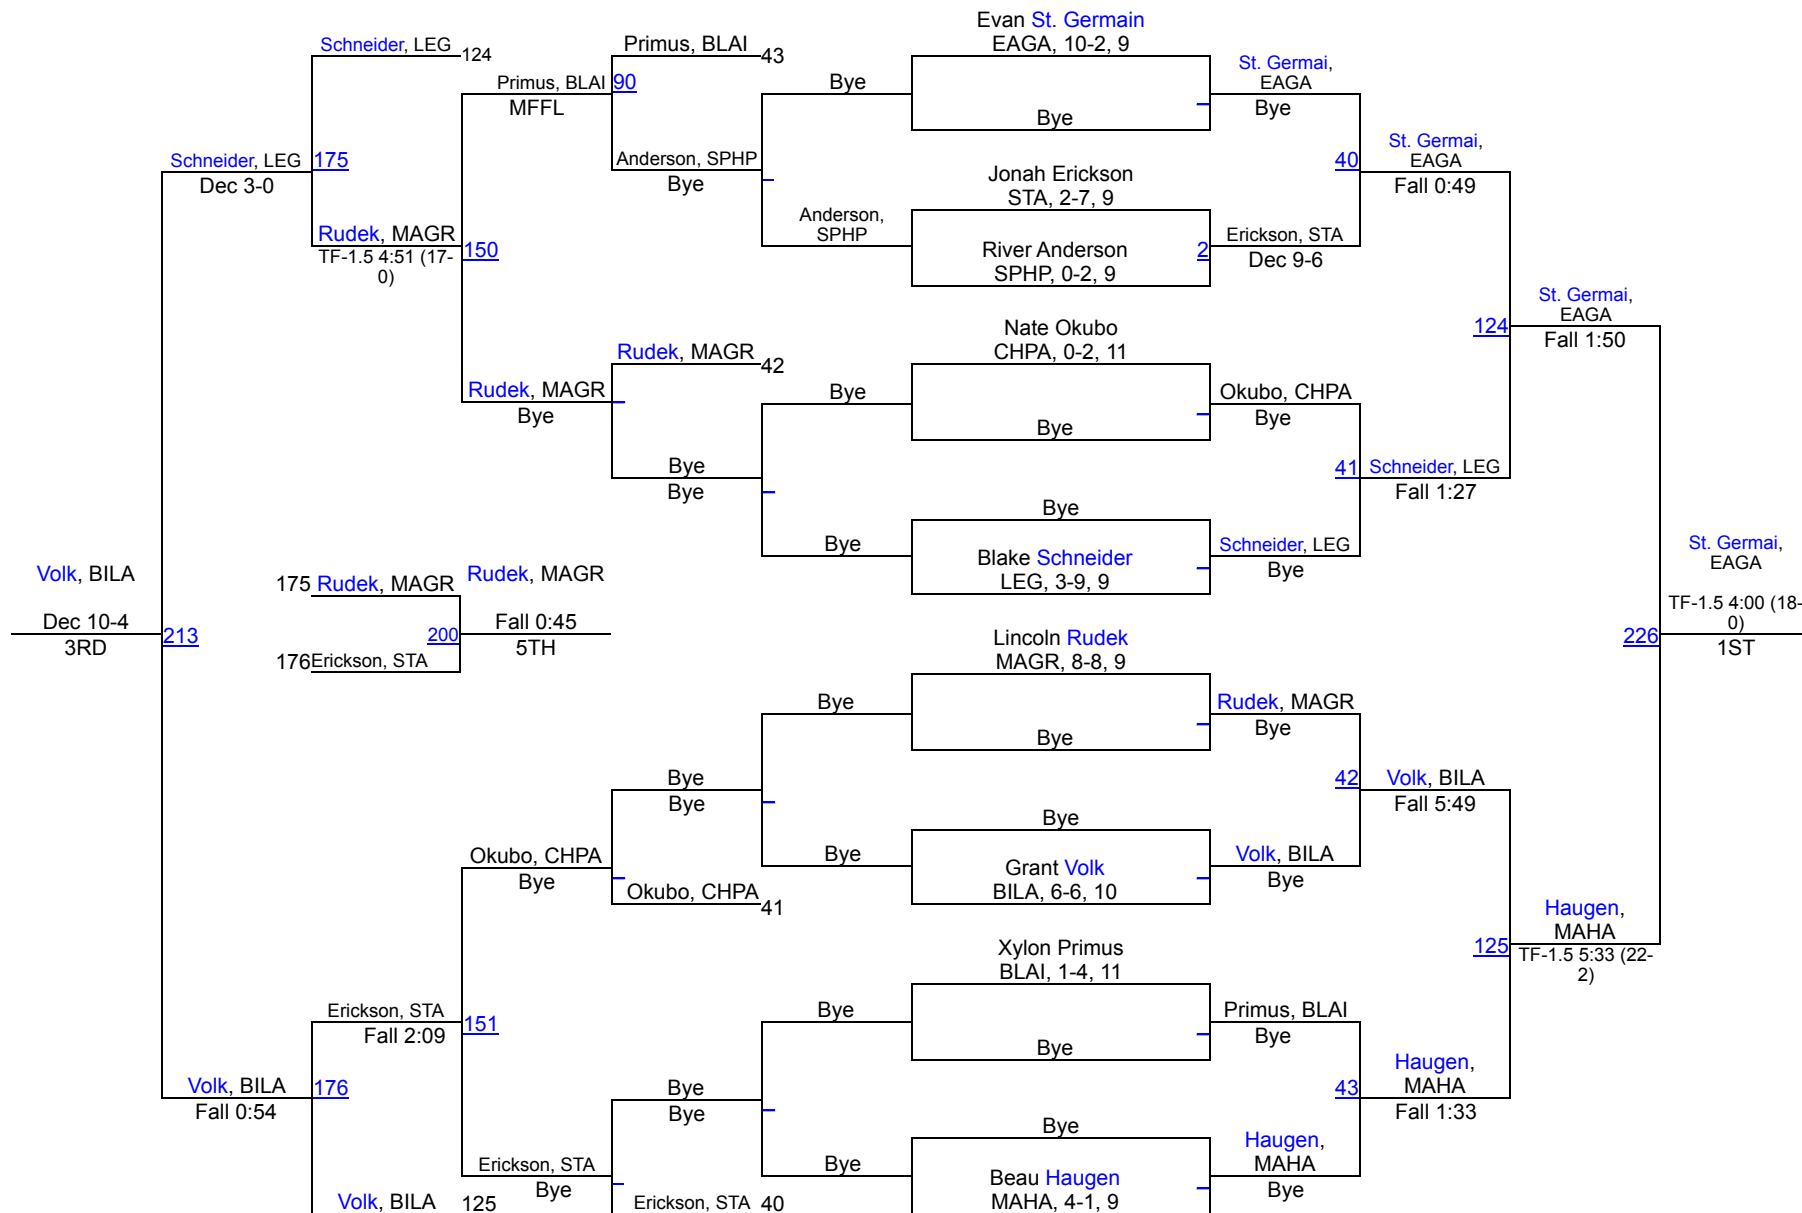

1 Bismarck Legacy	206.5
2 Blaine	155
3 St. Thomas Academy	152.5
4 Big Lake	143
5 Eagan	126
6 Maple Grove	120.5
7 MAHACA	106
8 North Branch	88.5
9 Champlin Park	80.5
10 South Saint Paul	69
11 St. Paul Highland Park	37
12 All Saints Home School	20
13 Benilde St. Margarets	18
14 St. Croix Lutheran	13

Maple Grove Crimson Invite

107

Maple Grove Crimson Invite

114

Maple Grove Crimson Invite

121

Maple Grove Crimson Invite

127

Maple Grove Crimson Invite

133

Maple Grove Crimson Invite

139

Maple Grove Crimson Invite

145

Maple Grove Crimson Invite

152