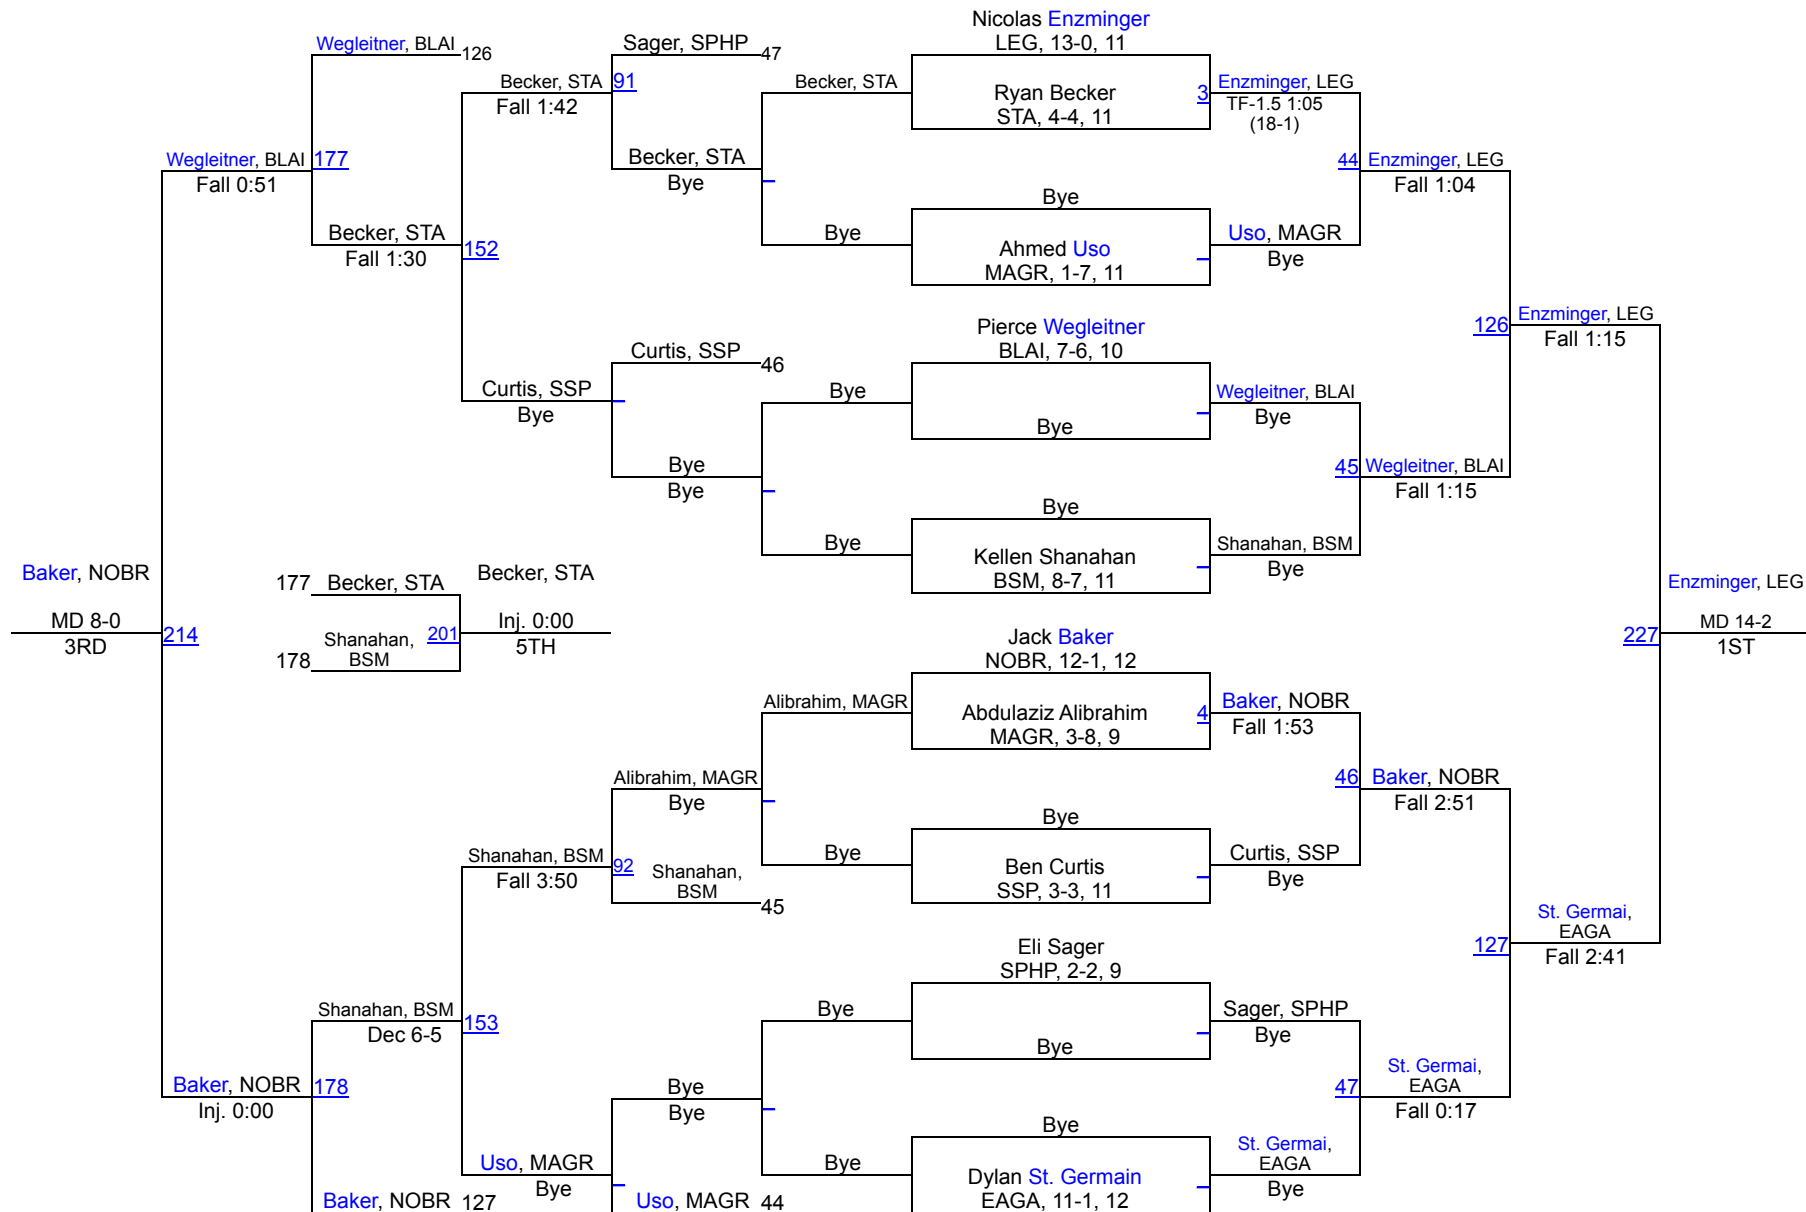

1 Bismarck Legacy	206.5
2 Blaine	155
3 St. Thomas Academy	152.5
4 Big Lake	143
5 Eagan	126
6 Maple Grove	120.5
7 MAHACA	106
8 North Branch	88.5
9 Champlin Park	80.5
10 South Saint Paul	69
11 St. Paul Highland Park	37
12 All Saints Home School	20
13 Benilde St. Margarets	18
14 St. Croix Lutheran	13

Maple Grove Crimson Invite

107

Maple Grove Crimson Invite

114

Maple Grove Crimson Invite

121

Maple Grove Crimson Invite

127

Maple Grove Crimson Invite

133

Maple Grove Crimson Invite

139

Maple Grove Crimson Invite

145

Maple Grove Crimson Invite

152

Maple Grove Crimson Invite

160

Maple Grove Crimson Invite

172

Maple Grove Crimson Invite

189

Maple Grove Crimson Invite

215