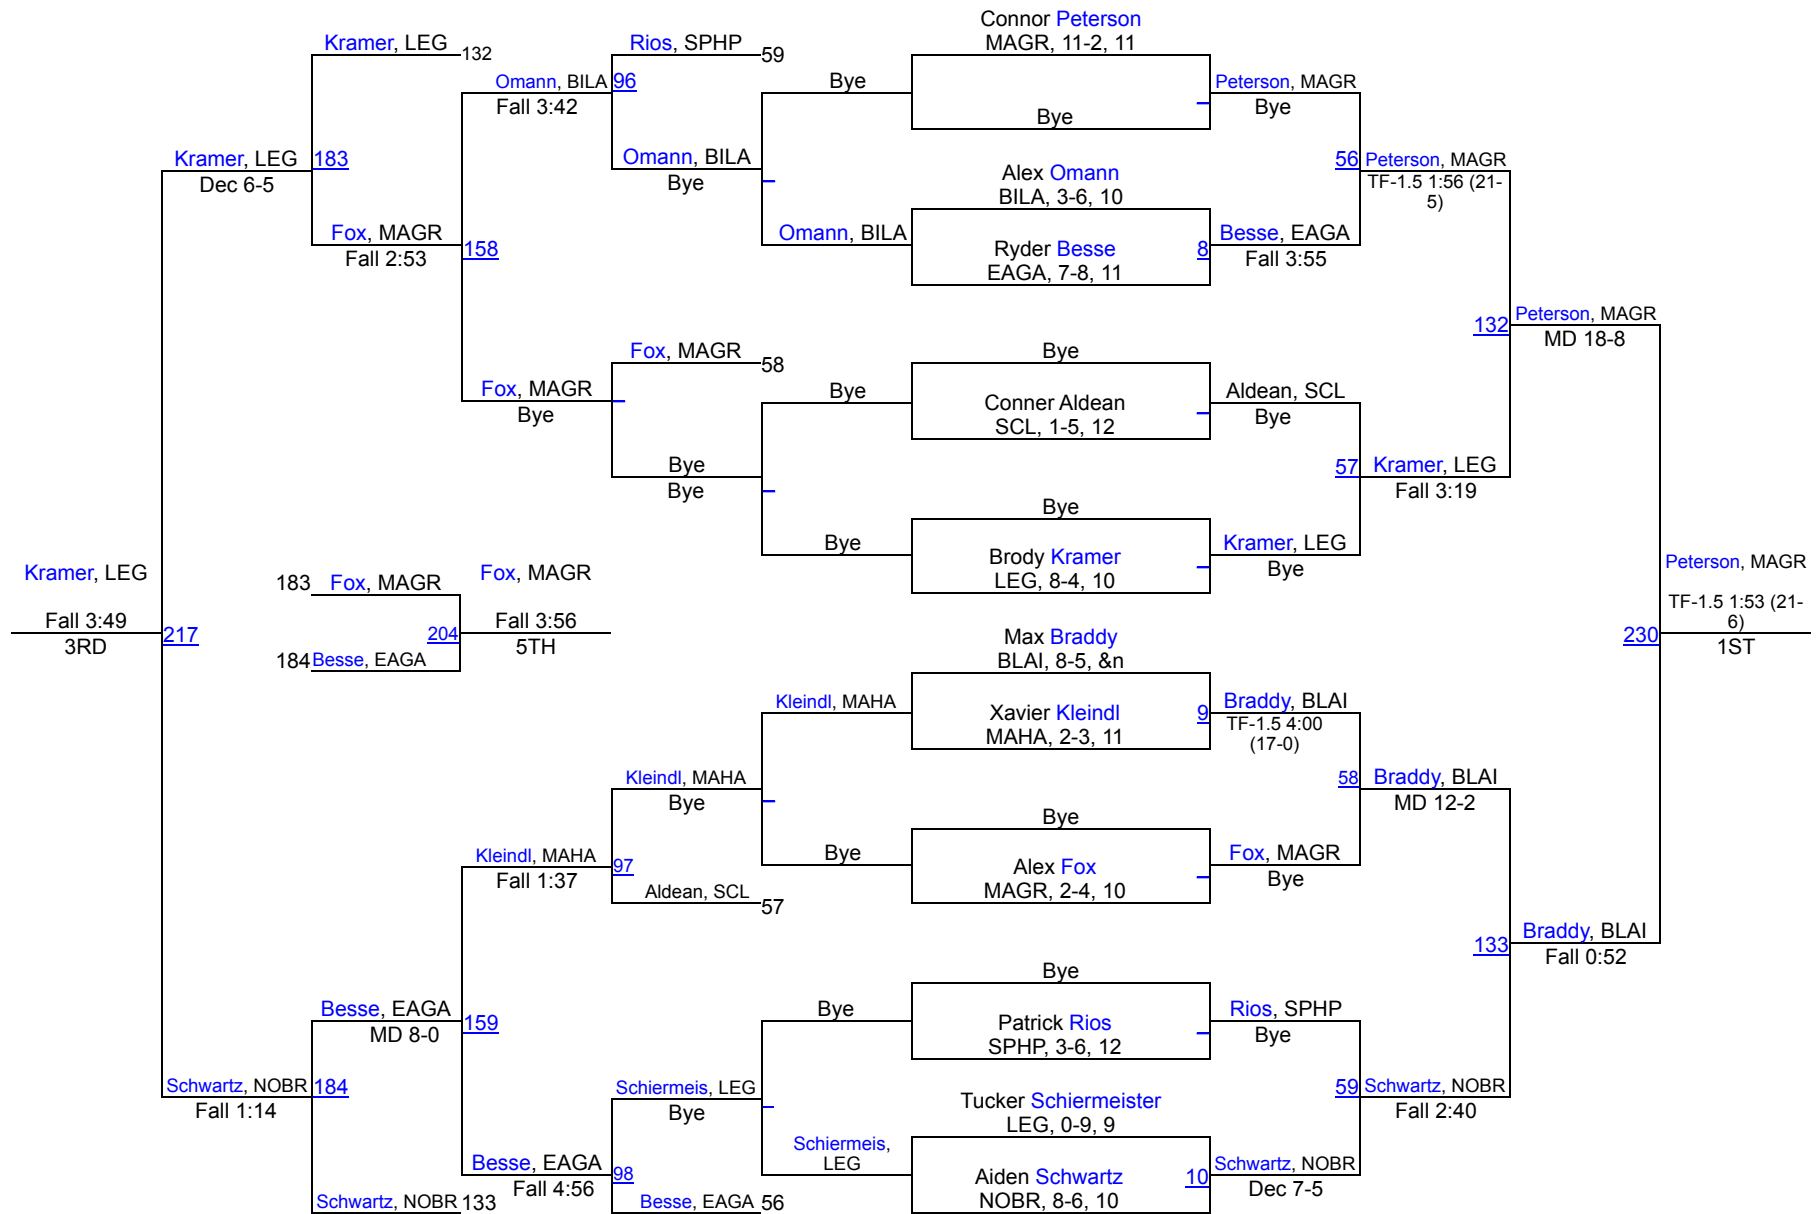

1 Bismarck Legacy	206.5
2 Blaine	155
3 St. Thomas Academy	152.5
4 Big Lake	143
5 Eagan	126
6 Maple Grove	120.5
7 MAHACA	106
8 North Branch	88.5
9 Champlin Park	80.5
10 South Saint Paul	69
11 St. Paul Highland Park	37
12 All Saints Home School	20
13 Benilde St. Margarets	18
14 St. Croix Lutheran	13

Maple Grove Crimson Invite

107

Maple Grove Crimson Invite

114

Maple Grove Crimson Invite

121

Maple Grove Crimson Invite

127

Maple Grove Crimson Invite

133

Maple Grove Crimson Invite

139

Maple Grove Crimson Invite

145

Maple Grove Crimson Invite

152