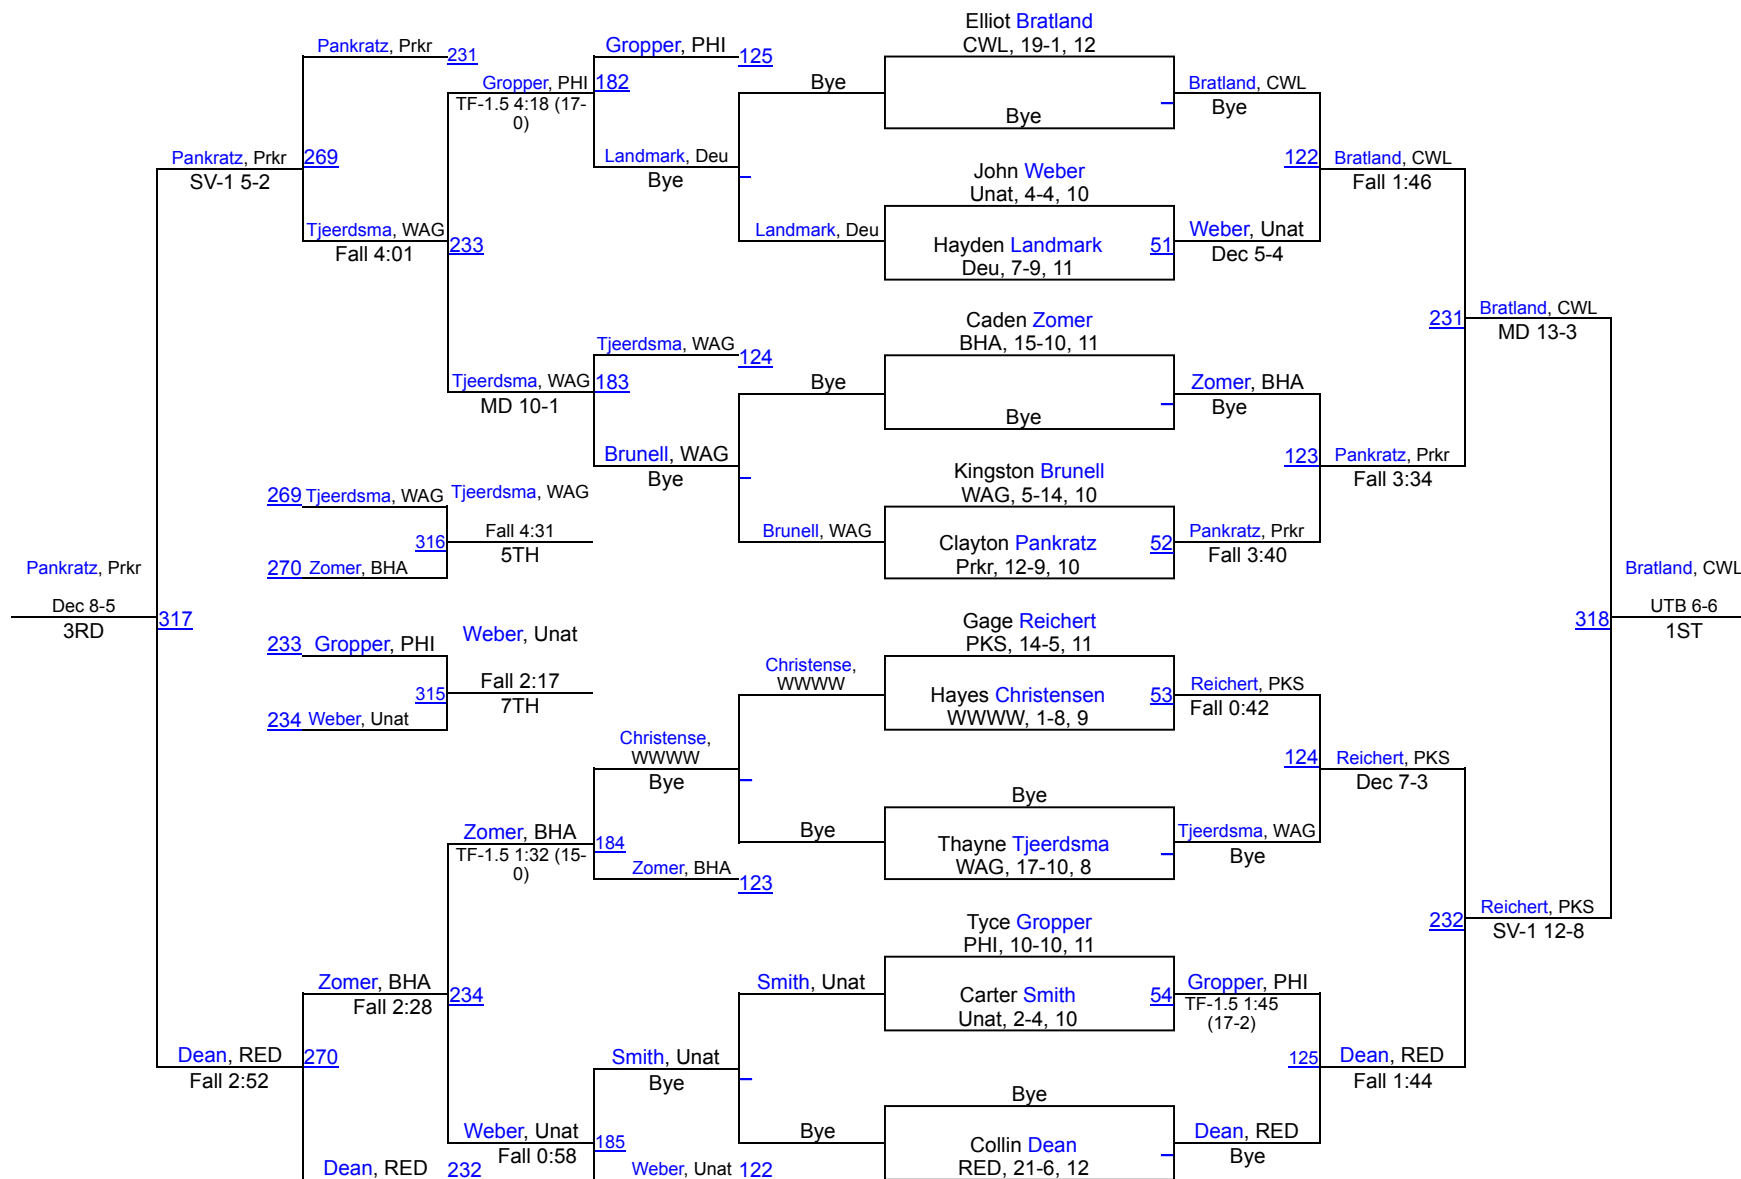

1 Philip/Kodaka Area/Wall	186.5
2 Bon Homme/Avon	178.5
3 Parkston	162.5
4 Clark/Willow Lake	150.5
5 Redfield	135
6 Wessington Springs/Woonsocket/Wolsey-Wessin	95
7 Miller/Highmore/Harold	91.5
8 Mt. Vernon/Plankinton/Corsica/Stickney	91
9 Faulkton Area	78.5
10 Howard	72.5
11 Linton	70
12 Deuel	68
13 Parker	67
14 Wagner	57.5
15 Burke/Gregory	53.5
16 Sioux Valley	41
17 Sunshine Bible Academy	20.5
18 Ipswich/Bowdle	4
19 Andes Central/Dakota Christian	0

Bob Lager Invitational

132

Bob Lager Invitational

138

Bob Lager Invitational

144

Bob Lager Invitational

150

Bob Lager Invitational

157

Bob Lager Invitational

165

Bob Lager Invitational

175

Bob Lager Invitational

190