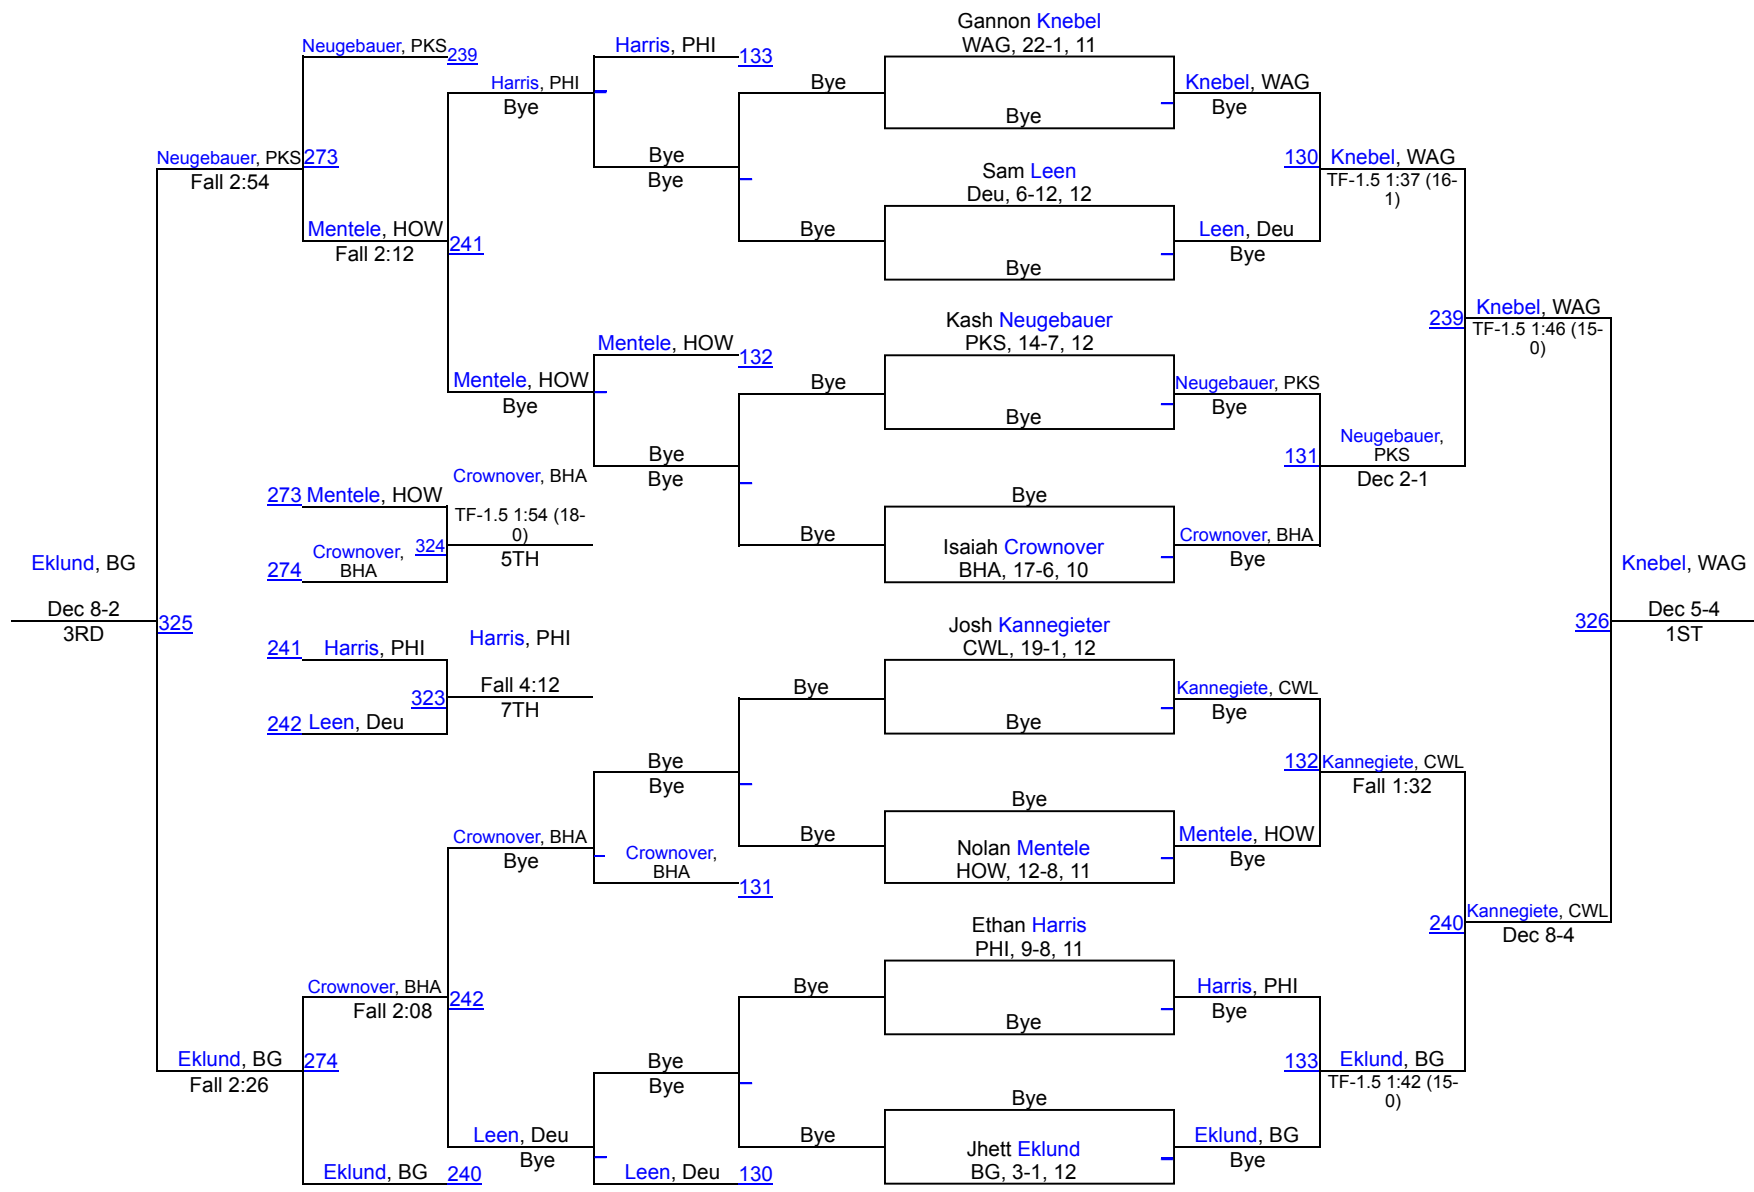

1 Philip/Kodaka Area/Wall	186.5
2 Bon Homme/Avon	178.5
3 Parkston	162.5
4 Clark/Willow Lake	150.5
5 Redfield	135
6 Wessington Springs/Woonsocket/Wolsey-Wessin	95
7 Miller/Highmore/Harold	91.5
8 Mt. Vernon/Plankinton/Corsica/Stickney	91
9 Faulkton Area	78.5
10 Howard	72.5
11 Linton	70
12 Deuel	68
13 Parker	67
14 Wagner	57.5
15 Burke/Gregory	53.5
16 Sioux Valley	41
17 Sunshine Bible Academy	20.5
18 Ipswich/Bowdle	4
19 Andes Central/Dakota Christian	0

Bob Lager Invitational

132

Bob Lager Invitational

138

Bob Lager Invitational

144

Bob Lager Invitational

150

Bob Lager Invitational

157

Bob Lager Invitational

165

Bob Lager Invitational

175

Bob Lager Invitational

190

Bob Lager Invitational

215