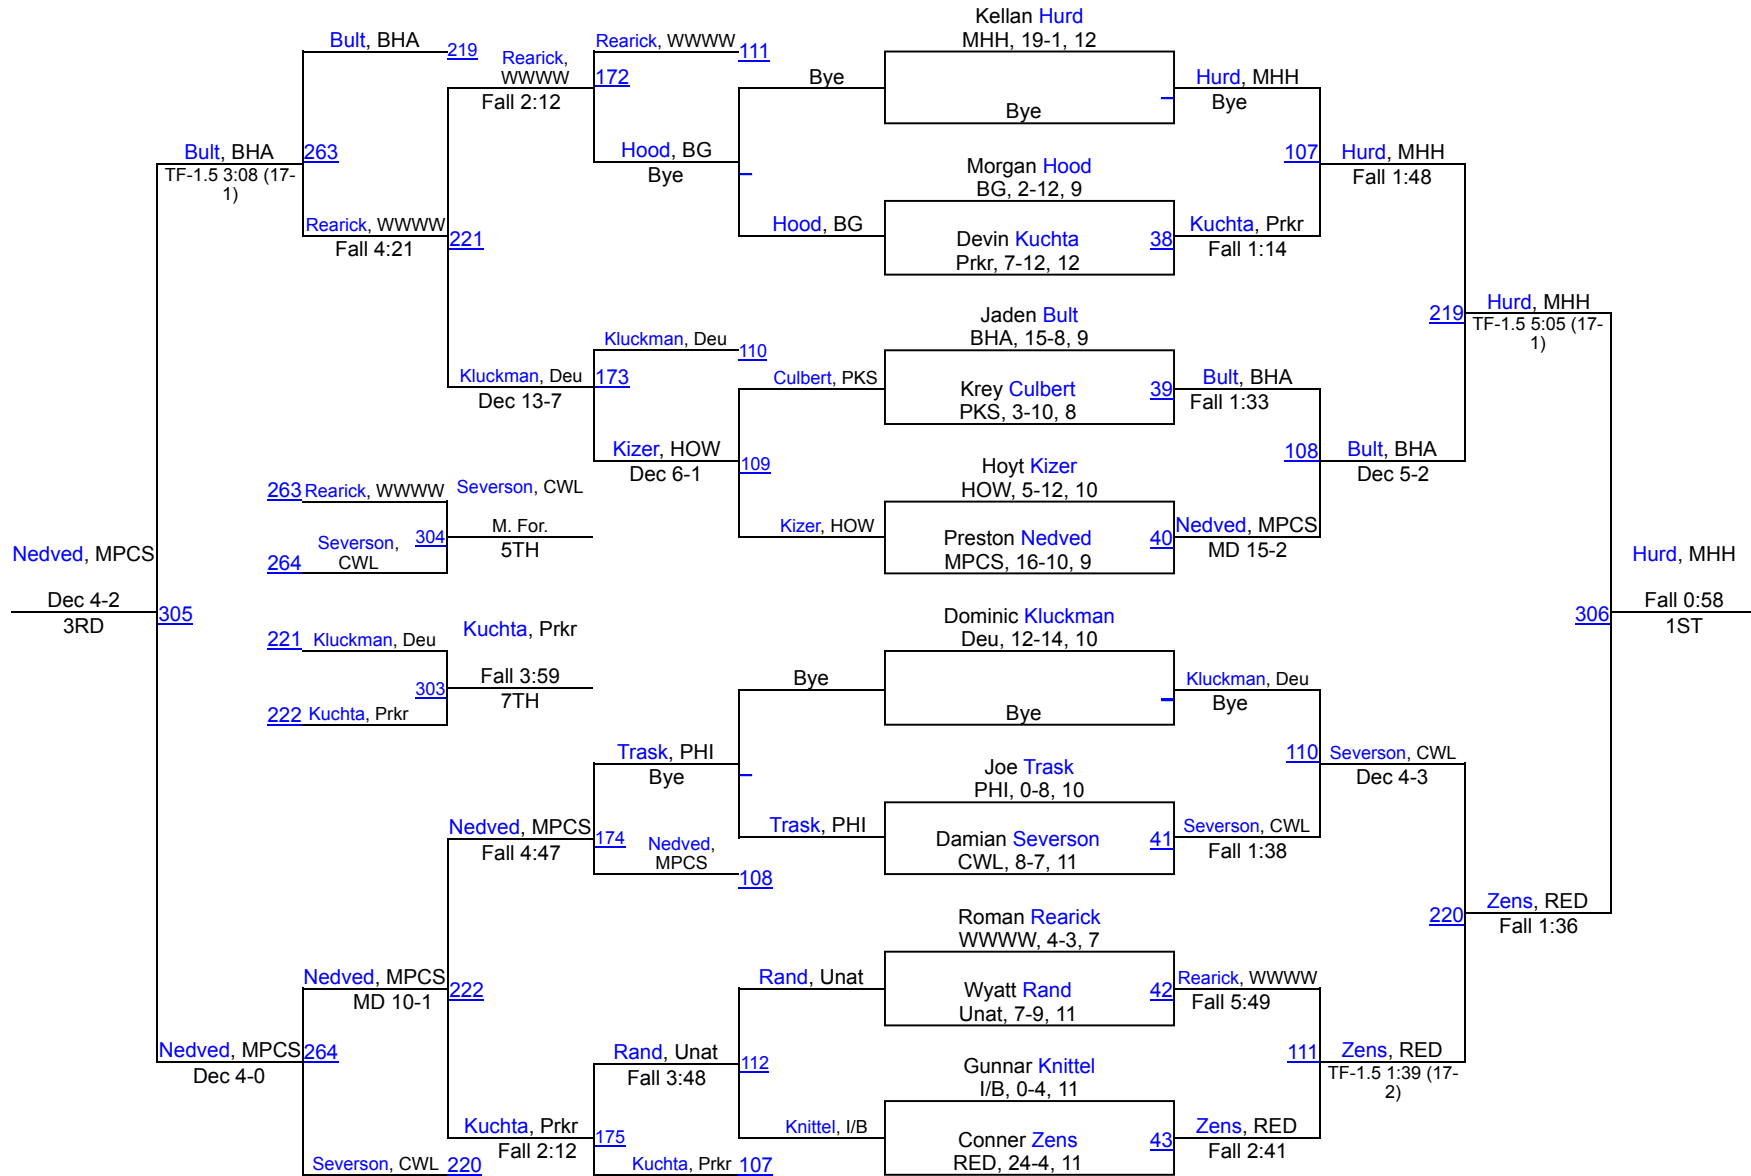

1 Philip/Kodaka Area/Wall	186.5
2 Bon Homme/Avon	178.5
3 Parkston	162.5
4 Clark/Willow Lake	150.5
5 Redfield	135
6 Wessington Springs/Woonsocket/Wolsey-Wessin	95
7 Miller/Highmore/Harold	91.5
8 Mt. Vernon/Plankinton/Corsica/Stickney	91
9 Faulkton Area	78.5
10 Howard	72.5
11 Linton	70
12 Deuel	68
13 Parker	67
14 Wagner	57.5
15 Burke/Gregory	53.5
16 Sioux Valley	41
17 Sunshine Bible Academy	20.5
18 Ipswich/Bowdle	4
19 Andes Central/Dakota Christian	0

Bob Lager Invitational

106

Bob Lager Invitational

113

Bob Lager Invitational

120

Bob Lager Invitational

126

Bob Lager Invitational

132

Bob Lager Invitational

138

Bob Lager Invitational

144

Bob Lager Invitational

150

Bob Lager Invitational

157

Bob Lager Invitational

165

Bob Lager Invitational

175

Bob Lager Invitational

190