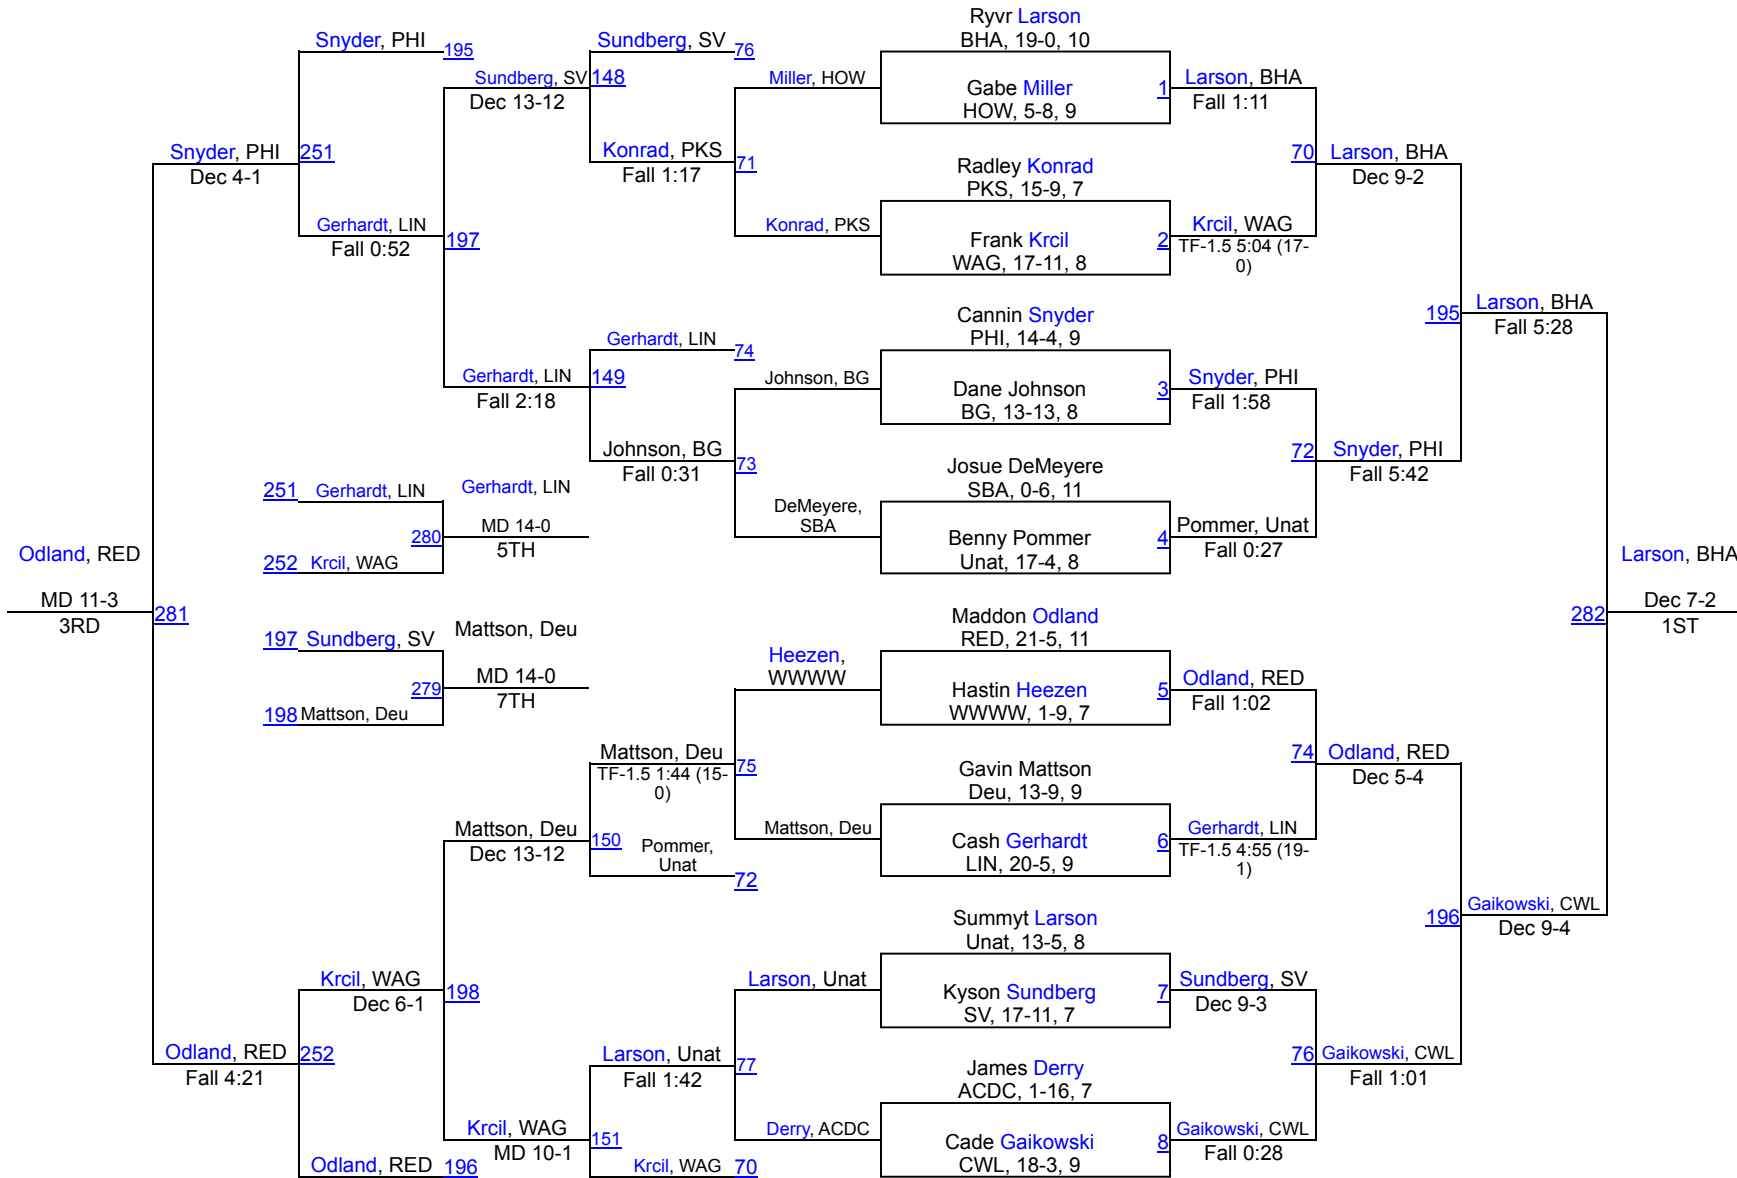

1 Philip/Kodaka Area/Wall	186.5
2 Bon Homme/Avon	178.5
3 Parkston	162.5
4 Clark/Willow Lake	150.5
5 Redfield	135
6 Wessington Springs/Woonsocket/Wolsey-Wessin	95
7 Miller/Highmore/Harold	91.5
8 Mt. Vernon/Plankinton/Corsica/Stickney	91
9 Faulkton Area	78.5
10 Howard	72.5
11 Linton	70
12 Deuel	68
13 Parker	67
14 Wagner	57.5
15 Burke/Gregory	53.5
16 Sioux Valley	41
17 Sunshine Bible Academy	20.5
18 Ipswich/Bowdle	4
19 Andes Central/Dakota Christian	0

Bob Lager Invitational

106

Bob Lager Invitational

113

Bob Lager Invitational

120

Bob Lager Invitational

126