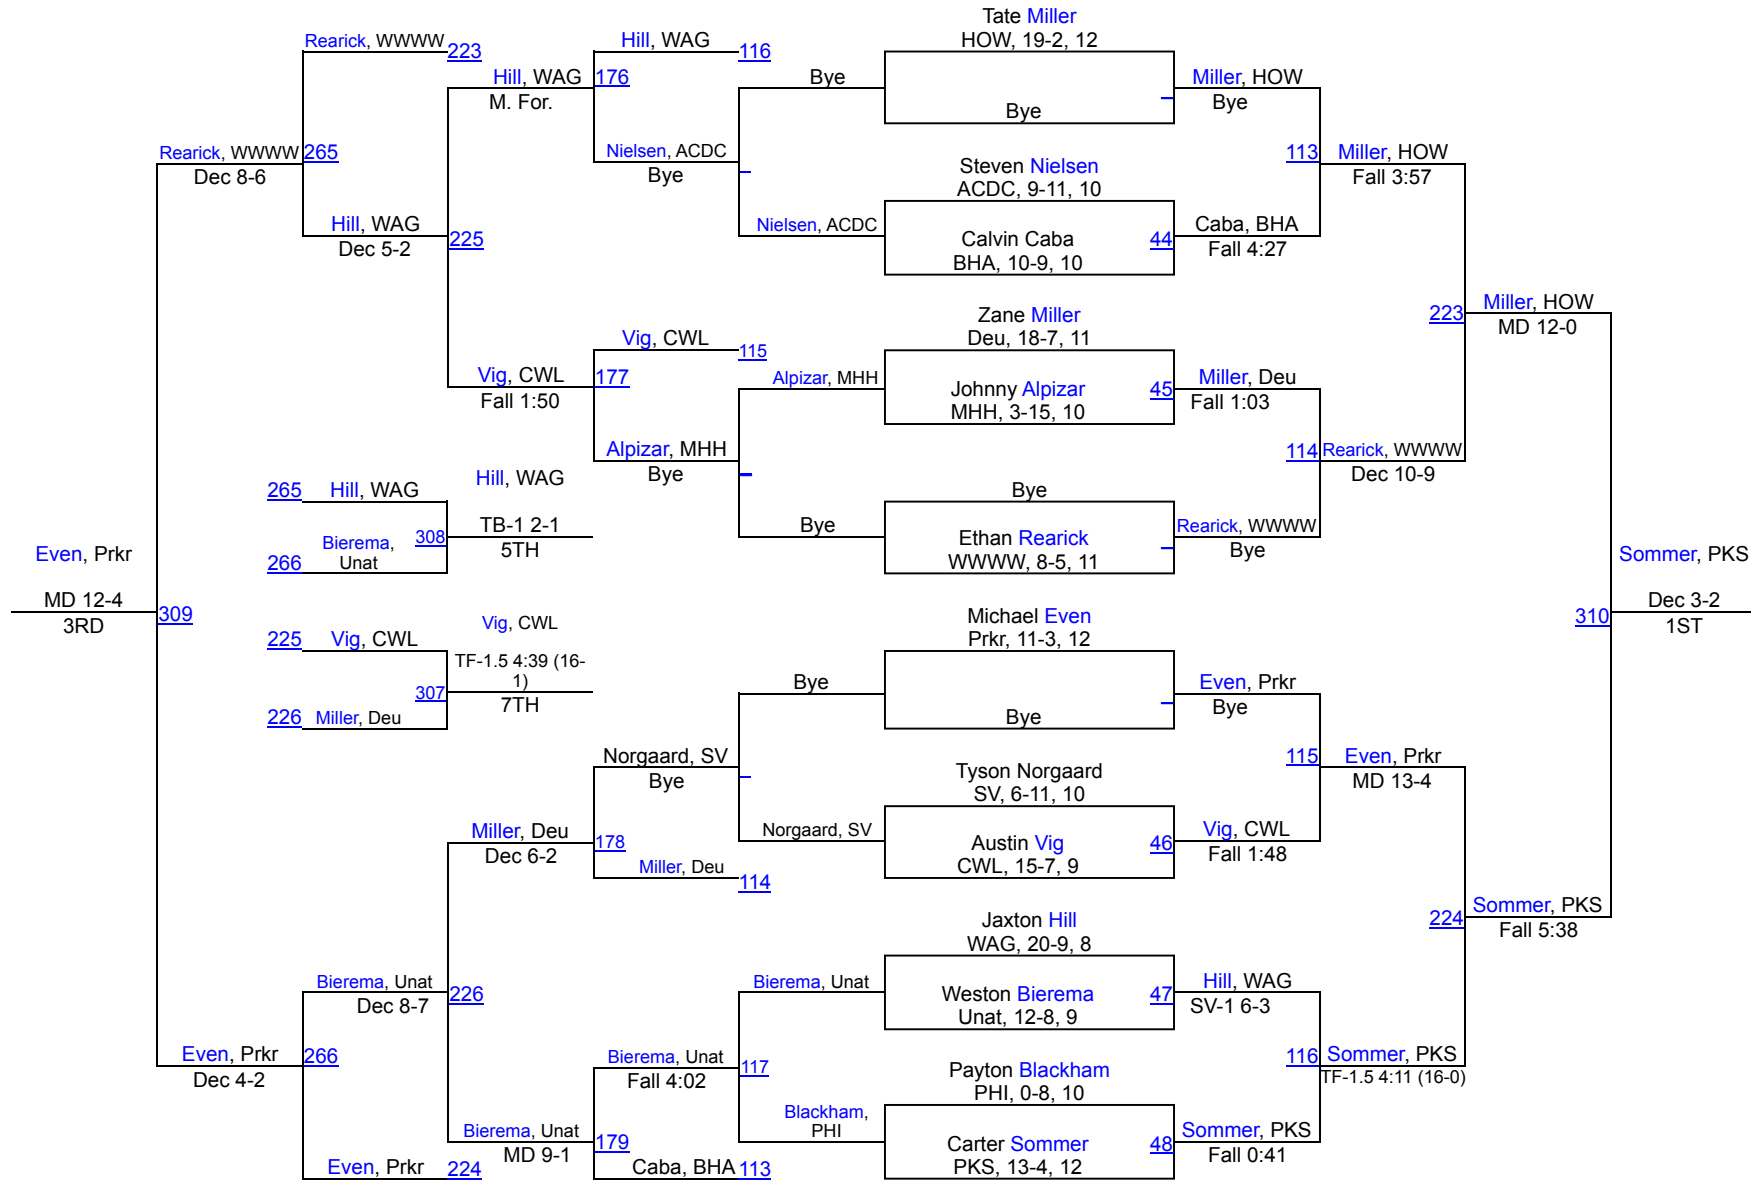

1 Philip/Kodaka Area/Wall	186.5
2 Bon Homme/Avon	178.5
3 Parkston	162.5
4 Clark/Willow Lake	150.5
5 Redfield	135
6 Wessington Springs/Woonsocket/Wolsey-Wessin	95
7 Miller/Highmore/Harold	91.5
8 Mt. Vernon/Plankinton/Corsica/Stickney	91
9 Faulkton Area	78.5
10 Howard	72.5
11 Linton	70
12 Deuel	68
13 Parker	67
14 Wagner	57.5
15 Burke/Gregory	53.5
16 Sioux Valley	41
17 Sunshine Bible Academy	20.5
18 Ipswich/Bowdle	4
19 Andes Central/Dakota Christian	0

Bob Lager Invitational

106

Bob Lager Invitational

113

Bob Lager Invitational

120

Bob Lager Invitational

126

Bob Lager Invitational

132

Bob Lager Invitational

138

Bob Lager Invitational

144

Bob Lager Invitational

150

Bob Lager Invitational

157

Bob Lager Invitational

165

Bob Lager Invitational

175

Bob Lager Invitational

190