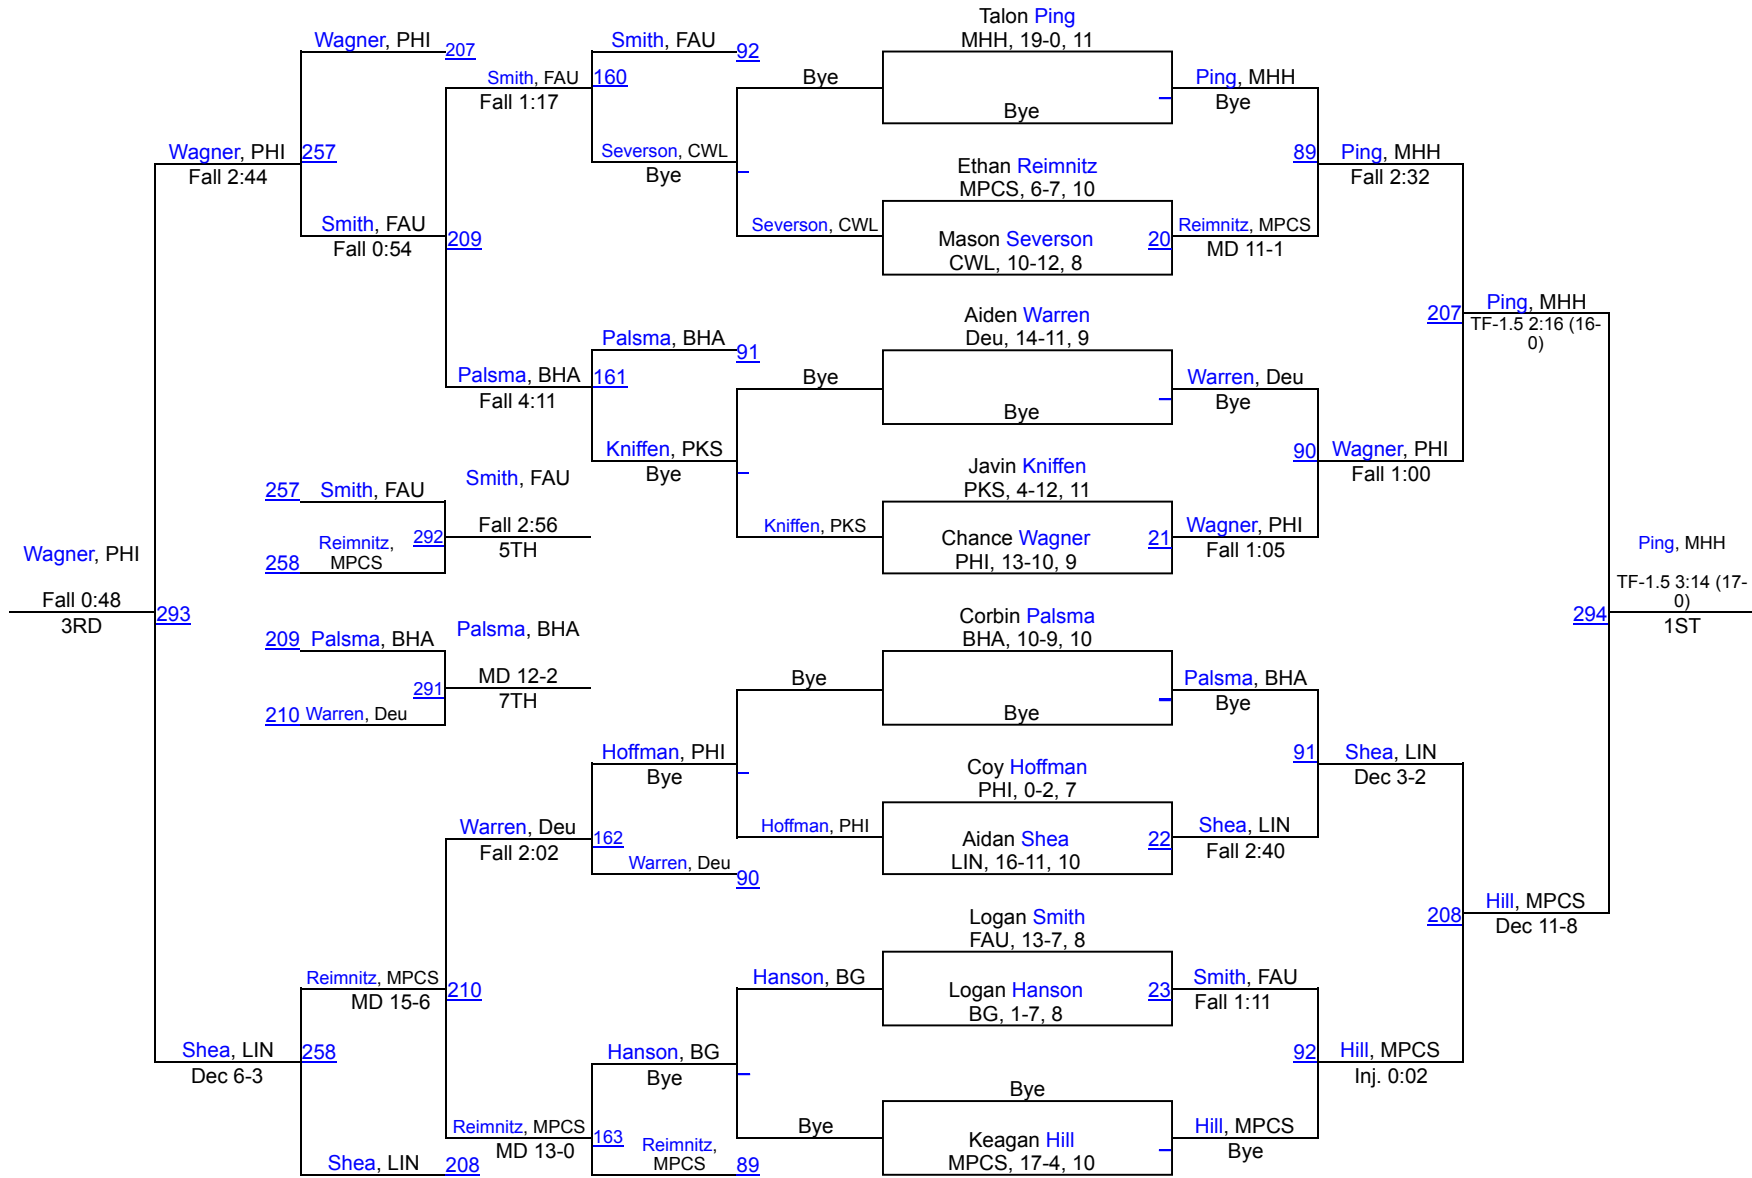

1 Philip/Kodaka Area/Wall	186.5
2 Bon Homme/Avon	178.5
3 Parkston	162.5
4 Clark/Willow Lake	150.5
5 Redfield	135
6 Wessington Springs/Woonsocket/Wolsey-Wessin	95
7 Miller/Highmore/Harold	91.5
8 Mt. Vernon/Plankinton/Corsica/Stickney	91
9 Faulkton Area	78.5
10 Howard	72.5
11 Linton	70
12 Deuel	68
13 Parker	67
14 Wagner	57.5
15 Burke/Gregory	53.5
16 Sioux Valley	41
17 Sunshine Bible Academy	20.5
18 Ipswich/Bowdle	4
19 Andes Central/Dakota Christian	0

Bob Lager Invitational

106

Bob Lager Invitational

113

Bob Lager Invitational

120

Bob Lager Invitational

126

Bob Lager Invitational

132

Bob Lager Invitational

138

Bob Lager Invitational

144

Bob Lager Invitational

150