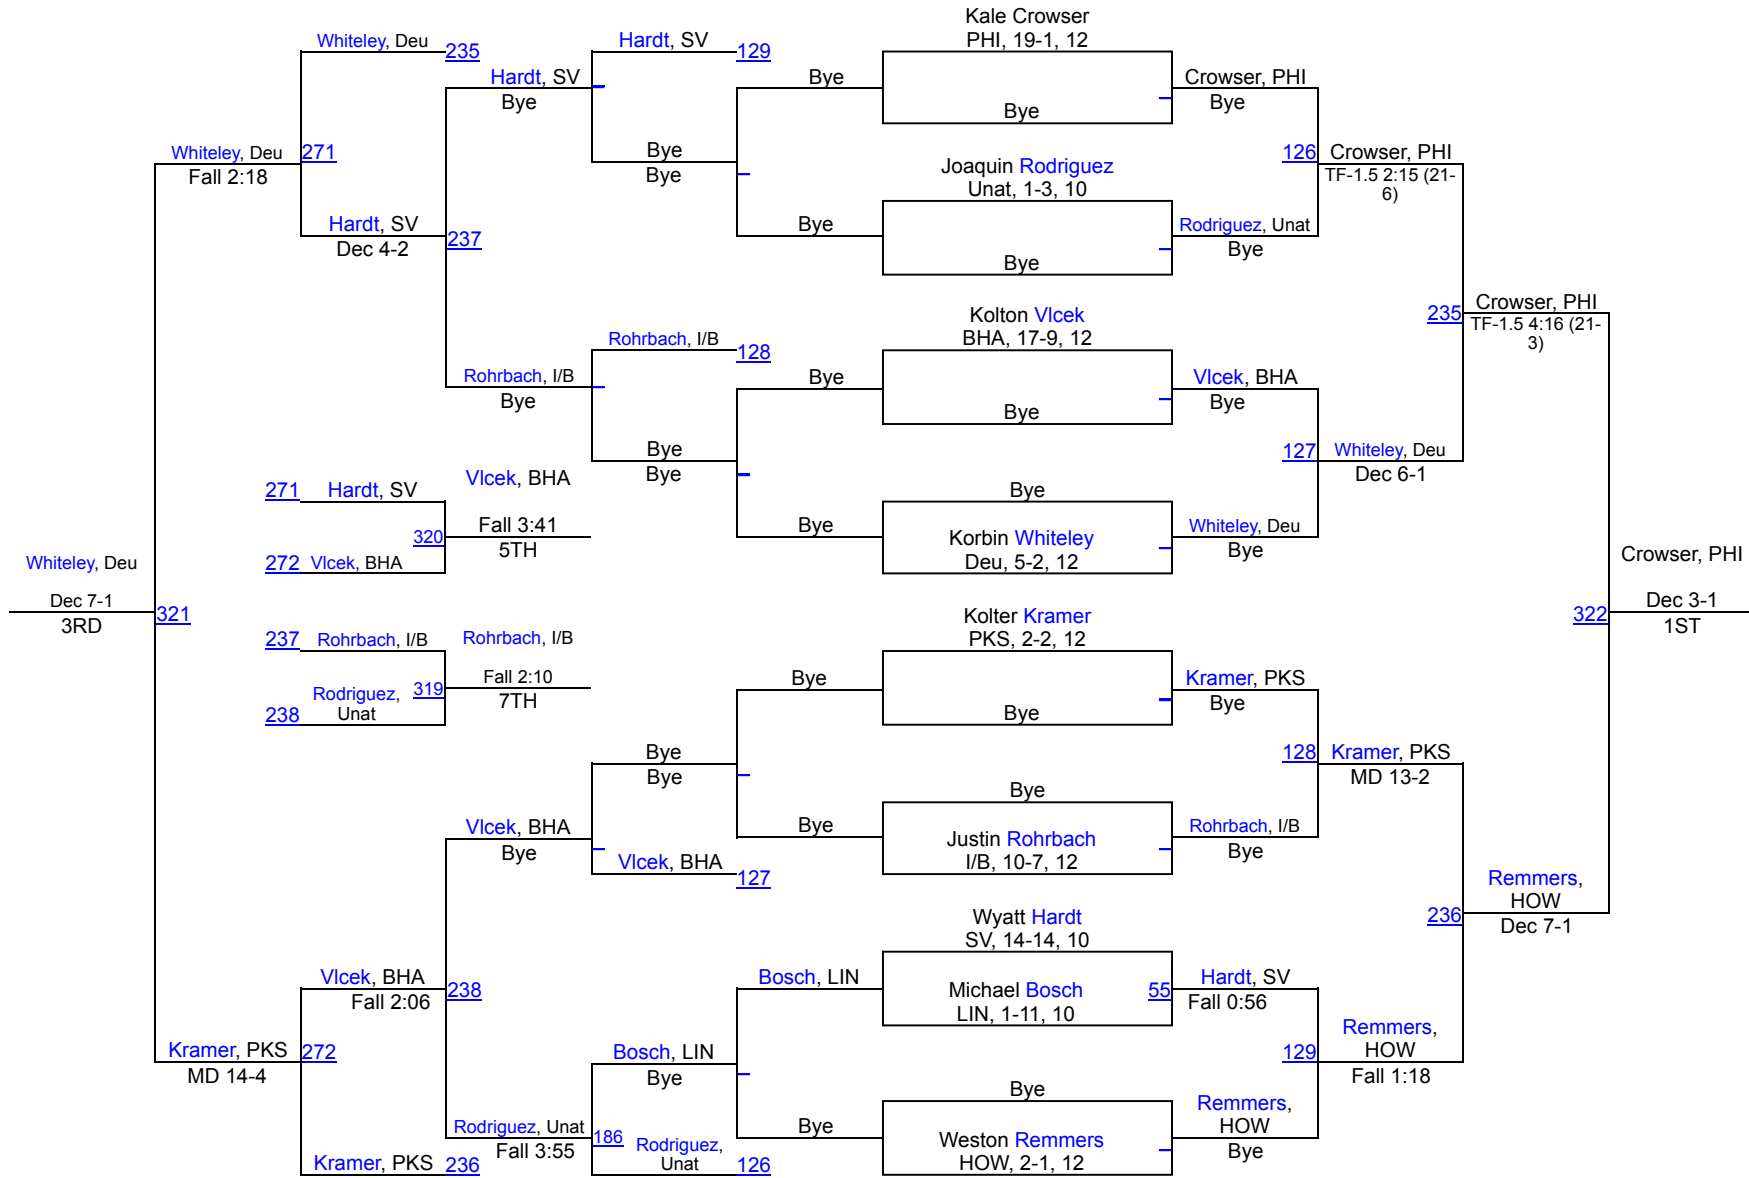

1 Philip/Kodaka Area/Wall	186.5
2 Bon Homme/Avon	178.5
3 Parkston	162.5
4 Clark/Willow Lake	150.5
5 Redfield	135
6 Wessington Springs/Woonsocket/Wolsey-Wessin	95
7 Miller/Highmore/Harold	91.5
8 Mt. Vernon/Plankinton/Corsica/Stickney	91
9 Faulkton Area	78.5
10 Howard	72.5
11 Linton	70
12 Deuel	68
13 Parker	67
14 Wagner	57.5
15 Burke/Gregory	53.5
16 Sioux Valley	41
17 Sunshine Bible Academy	20.5
18 Ipswich/Bowdle	4
19 Andes Central/Dakota Christian	0

Bob Lager Invitational

132

Bob Lager Invitational

138

Bob Lager Invitational

144

Bob Lager Invitational

150

Bob Lager Invitational

157

Bob Lager Invitational

165

Bob Lager Invitational

175

Bob Lager Invitational

190

Bob Lager Invitational

215