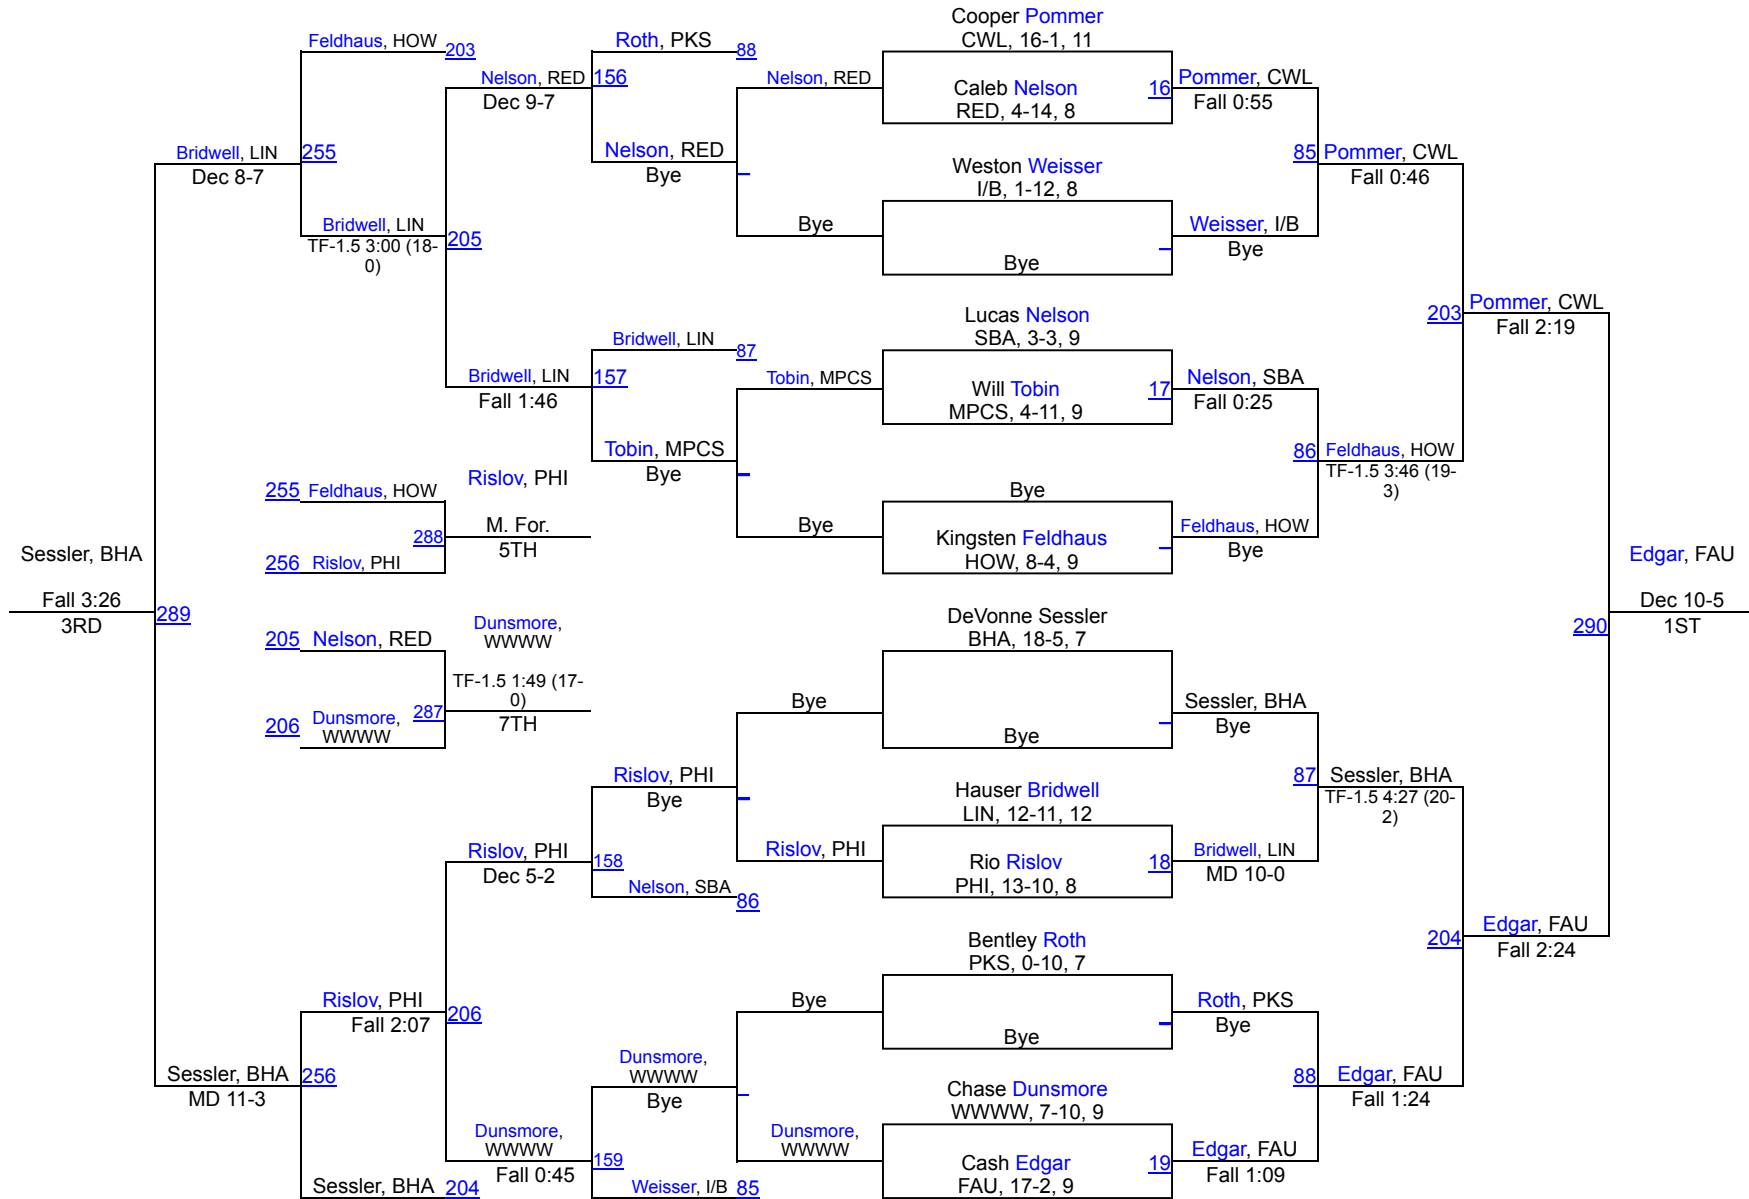

1 Philip/Kodaka Area/Wall	186.5
2 Bon Homme/Avon	178.5
3 Parkston	162.5
4 Clark/Willow Lake	150.5
5 Redfield	135
6 Wessington Springs/Woonsocket/Wolsey-Wessin	95
7 Miller/Highmore/Harold	91.5
8 Mt. Vernon/Plankinton/Corsica/Stickney	91
9 Faulkton Area	78.5
10 Howard	72.5
11 Linton	70
12 Deuel	68
13 Parker	67
14 Wagner	57.5
15 Burke/Gregory	53.5
16 Sioux Valley	41
17 Sunshine Bible Academy	20.5
18 Ipswich/Bowdle	4
19 Andes Central/Dakota Christian	0

Bob Lager Invitational

106

Bob Lager Invitational

113

Bob Lager Invitational

120

Bob Lager Invitational

126

Bob Lager Invitational

132

Bob Lager Invitational

138

Bob Lager Invitational

144

Bob Lager Invitational

150