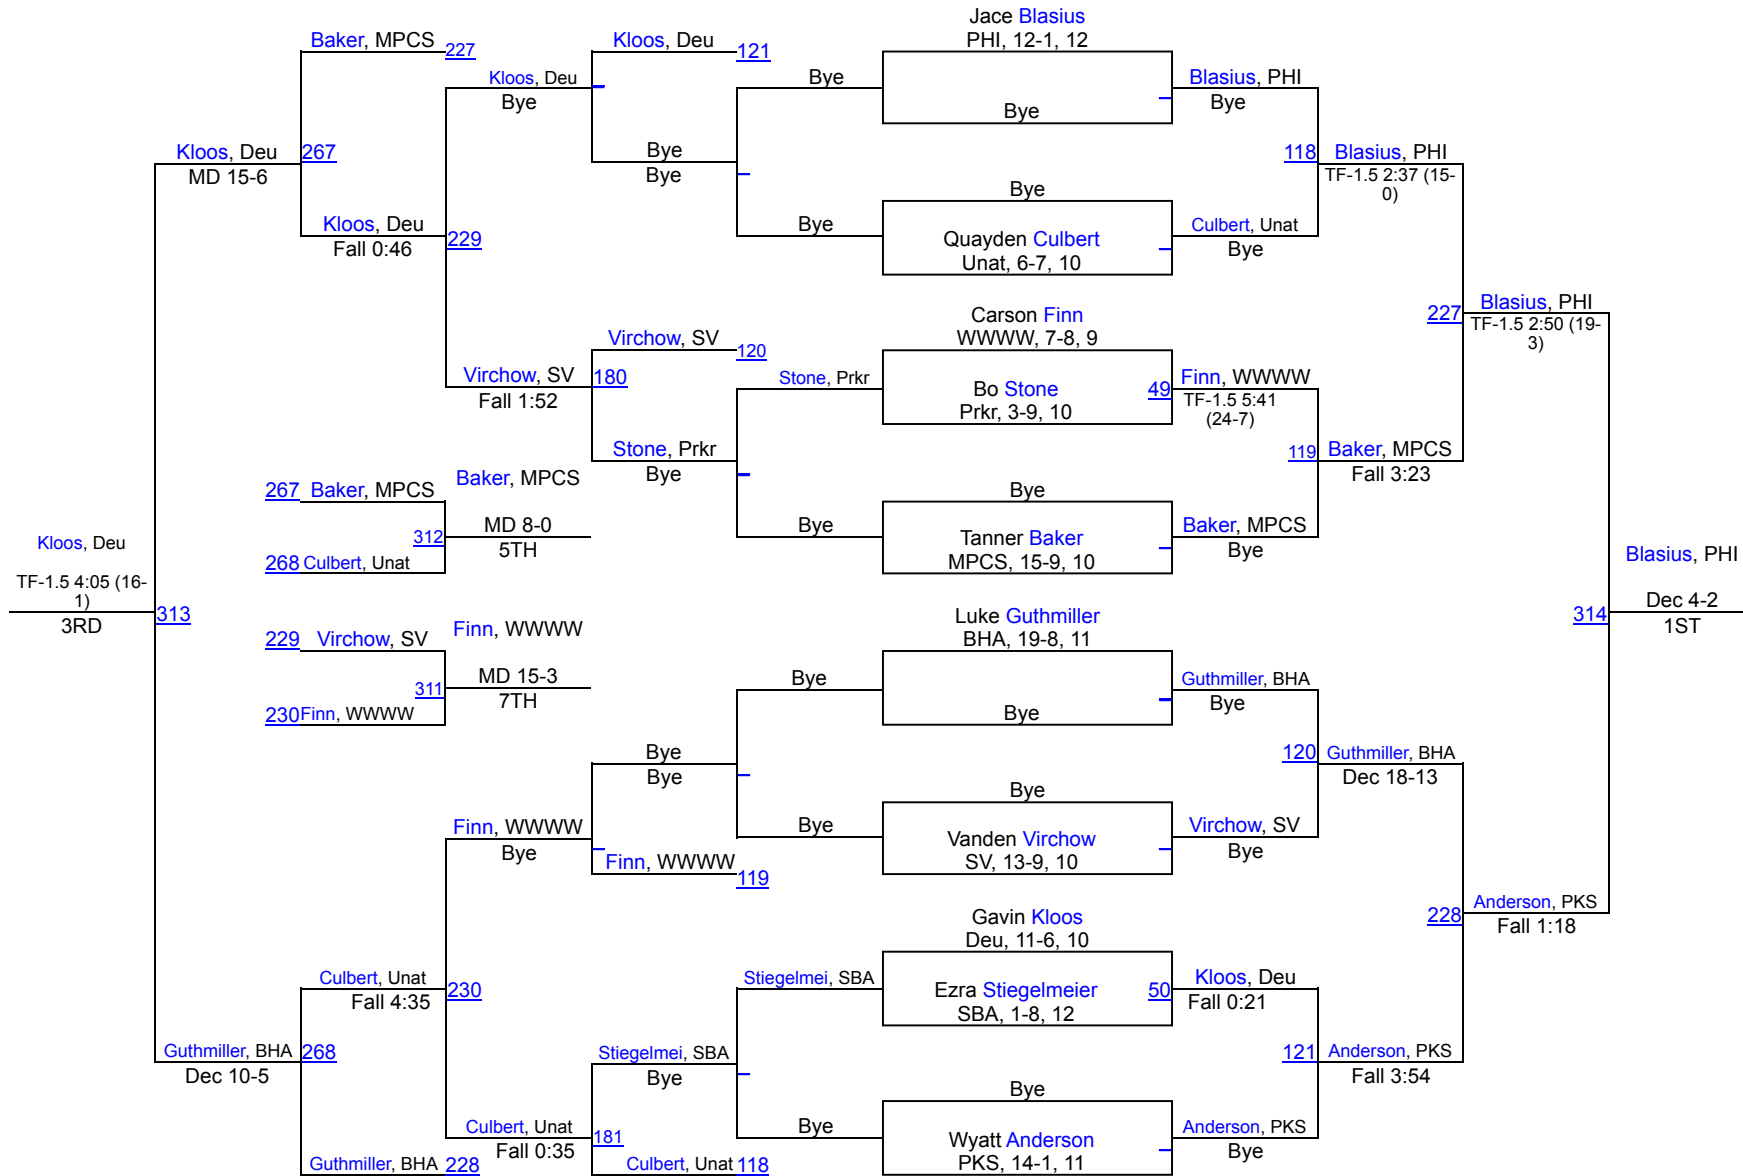

1 Philip/Kodaka Area/Wall	186.5
2 Bon Homme/Avon	178.5
3 Parkston	162.5
4 Clark/Willow Lake	150.5
5 Redfield	135
6 Wessington Springs/Woonsocket/Wolsey-Wessin	95
7 Miller/Highmore/Harold	91.5
8 Mt. Vernon/Plankinton/Corsica/Stickney	91
9 Faulkton Area	78.5
10 Howard	72.5
11 Linton	70
12 Deuel	68
13 Parker	67
14 Wagner	57.5
15 Burke/Gregory	53.5
16 Sioux Valley	41
17 Sunshine Bible Academy	20.5
18 Ipswich/Bowdle	4
19 Andes Central/Dakota Christian	0

Bob Lager Invitational

132

Bob Lager Invitational

138

Bob Lager Invitational

144

Bob Lager Invitational

150

Bob Lager Invitational

157

Bob Lager Invitational

165

Bob Lager Invitational

175

Bob Lager Invitational

190