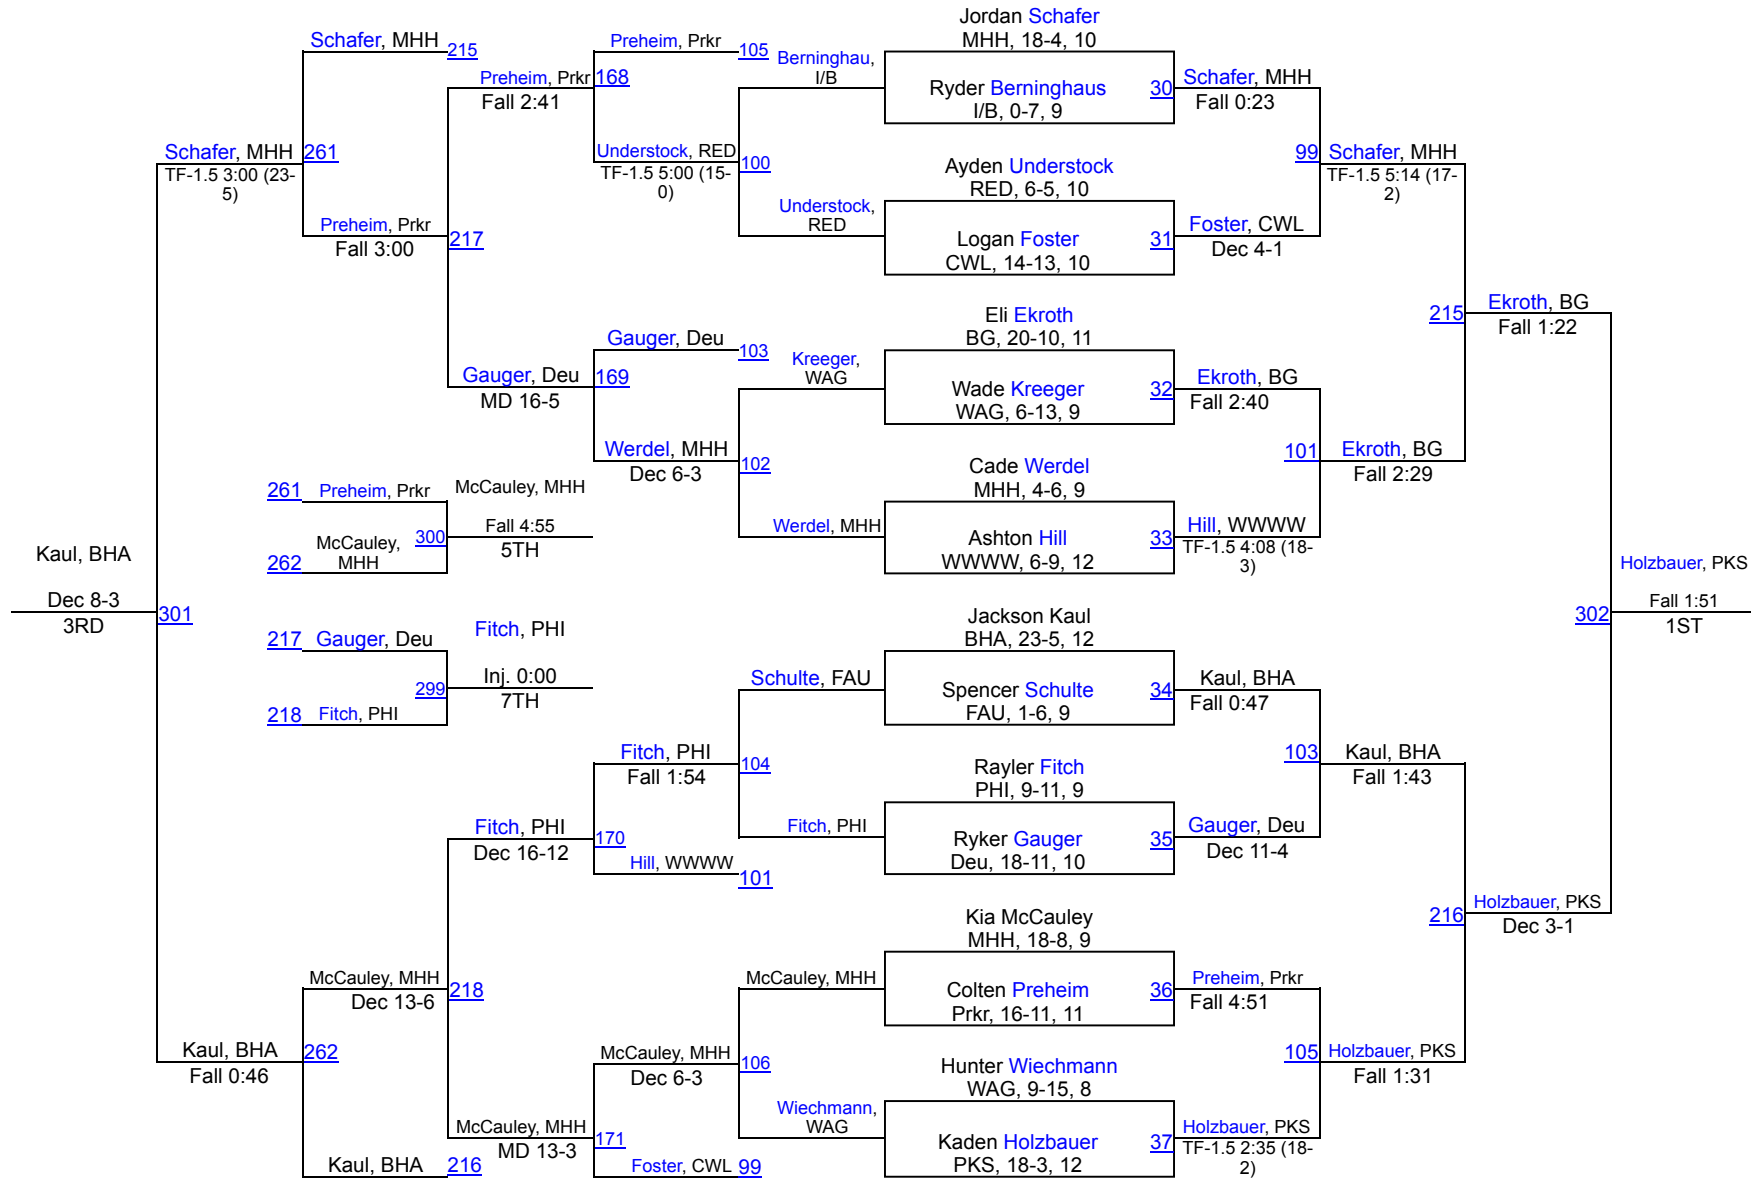

1 Philip/Kodaka Area/Wall	186.5
2 Bon Homme/Avon	178.5
3 Parkston	162.5
4 Clark/Willow Lake	150.5
5 Redfield	135
6 Wessington Springs/Woonsocket/Wolsey-Wessin	95
7 Miller/Highmore/Harold	91.5
8 Mt. Vernon/Plankinton/Corsica/Stickney	91
9 Faulkton Area	78.5
10 Howard	72.5
11 Linton	70
12 Deuel	68
13 Parker	67
14 Wagner	57.5
15 Burke/Gregory	53.5
16 Sioux Valley	41
17 Sunshine Bible Academy	20.5
18 Ipswich/Bowdle	4
19 Andes Central/Dakota Christian	0

Bob Lager Invitational

106

Bob Lager Invitational

113

Bob Lager Invitational

120

Bob Lager Invitational

126

Bob Lager Invitational

132

Bob Lager Invitational

138

Bob Lager Invitational

144

Bob Lager Invitational

150