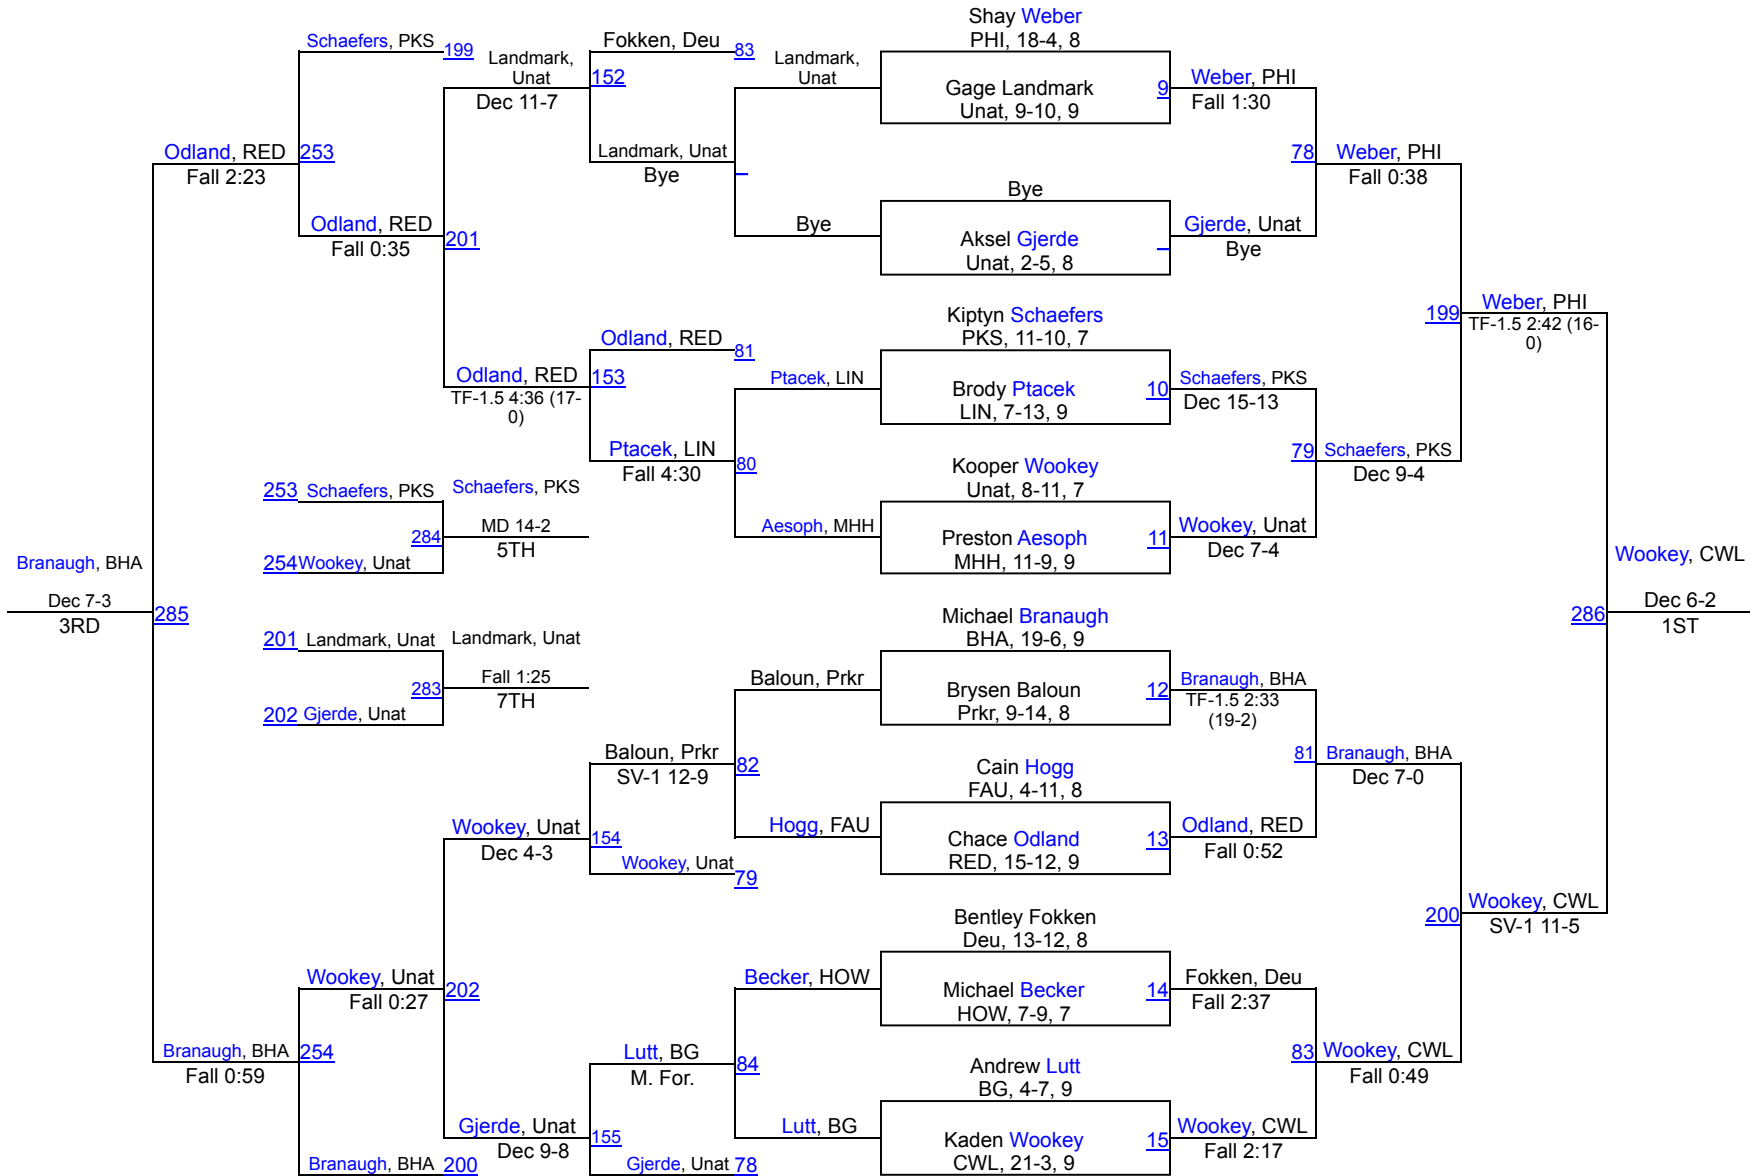

1 Philip/Kodaka Area/Wall	186.5
2 Bon Homme/Avon	178.5
3 Parkston	162.5
4 Clark/Willow Lake	150.5
5 Redfield	135
6 Wessington Springs/Woonsocket/Wolsey-Wessin	95
7 Miller/Highmore/Harold	91.5
8 Mt. Vernon/Plankinton/Corsica/Stickney	91
9 Faulkton Area	78.5
10 Howard	72.5
11 Linton	70
12 Deuel	68
13 Parker	67
14 Wagner	57.5
15 Burke/Gregory	53.5
16 Sioux Valley	41
17 Sunshine Bible Academy	20.5
18 Ipswich/Bowdle	4
19 Andes Central/Dakota Christian	0

Bob Lager Invitational

106

Bob Lager Invitational

113

Bob Lager Invitational

120

Bob Lager Invitational

126