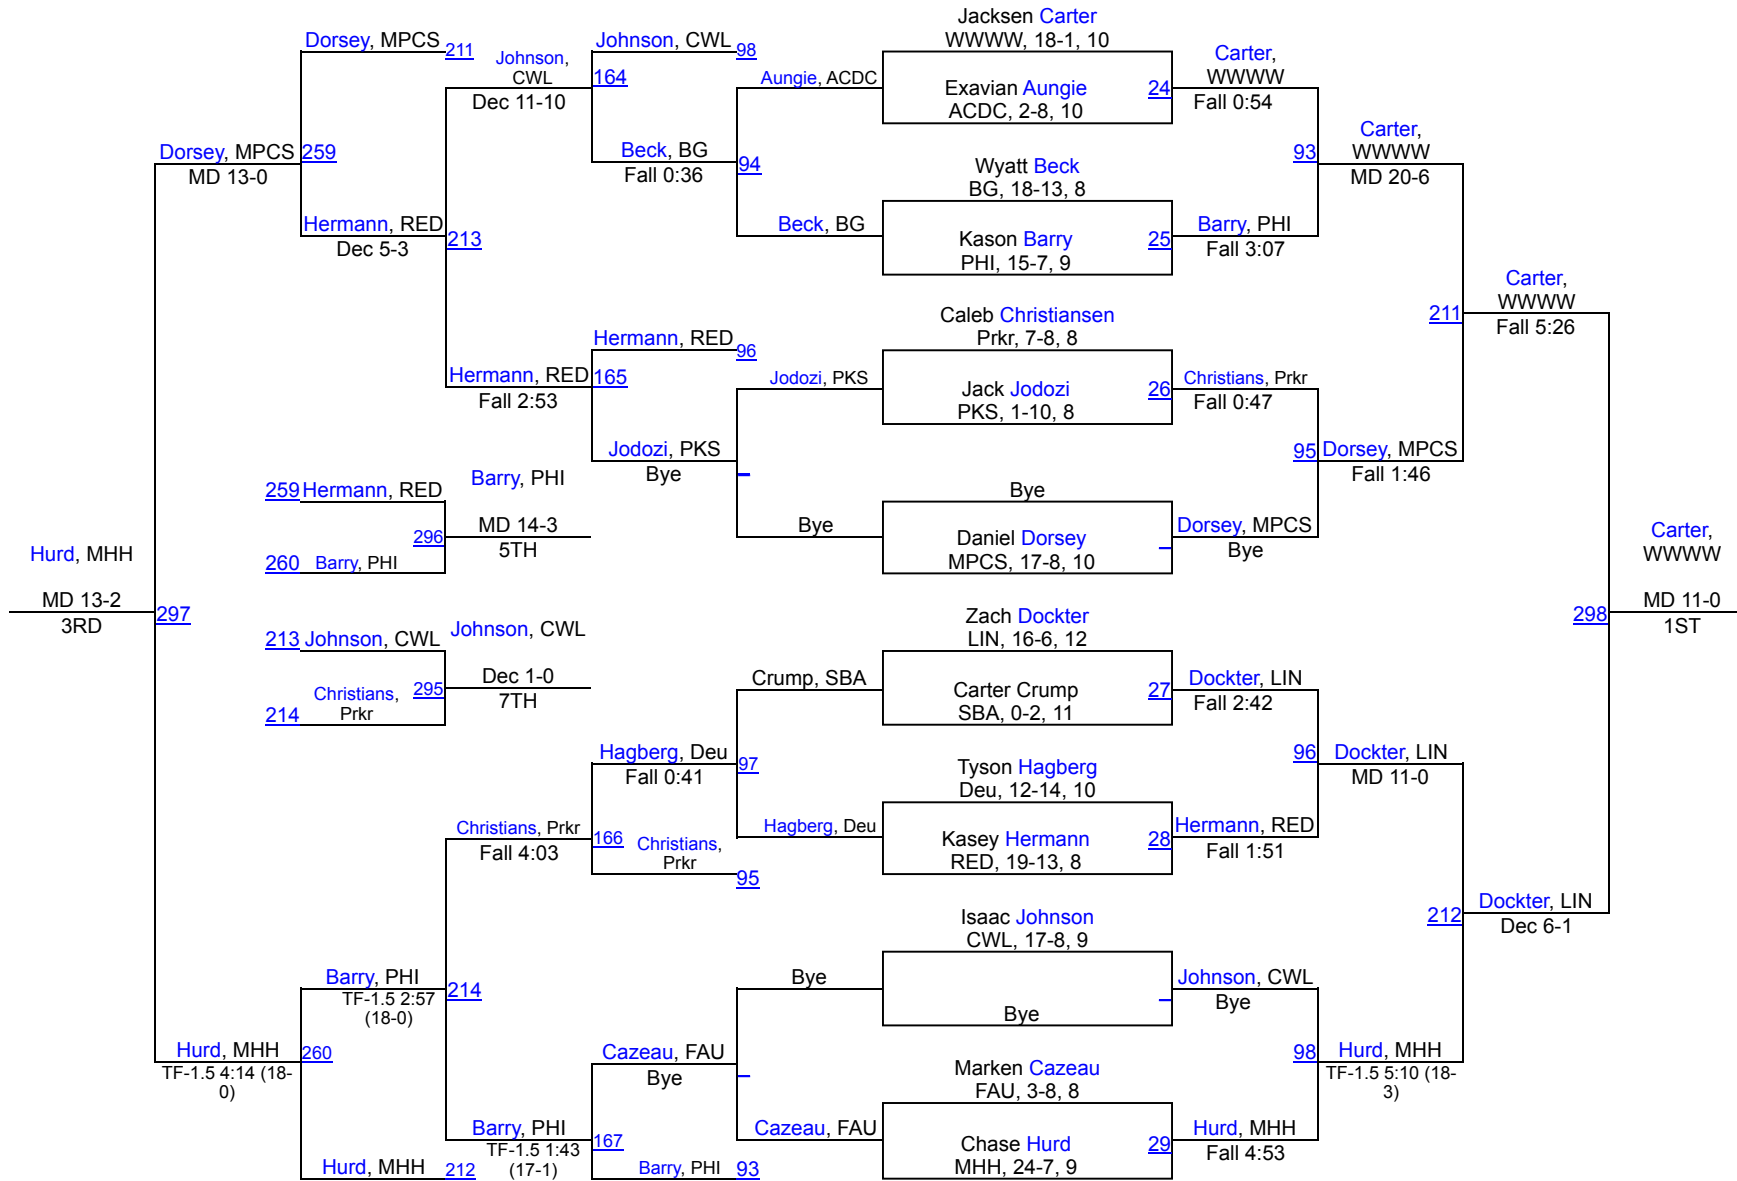

1 Philip/Kodaka Area/Wall	186.5
2 Bon Homme/Avon	178.5
3 Parkston	162.5
4 Clark/Willow Lake	150.5
5 Redfield	135
6 Wessington Springs/Woonsocket/Wolsey-Wessin	95
7 Miller/Highmore/Harold	91.5
8 Mt. Vernon/Plankinton/Corsica/Stickney	91
9 Faulkton Area	78.5
10 Howard	72.5
11 Linton	70
12 Deuel	68
13 Parker	67
14 Wagner	57.5
15 Burke/Gregory	53.5
16 Sioux Valley	41
17 Sunshine Bible Academy	20.5
18 Ipswich/Bowdle	4
19 Andes Central/Dakota Christian	0

Bob Lager Invitational

106

Bob Lager Invitational

113

Bob Lager Invitational

120

Bob Lager Invitational

126

Bob Lager Invitational

132

Bob Lager Invitational

138

Bob Lager Invitational

144

Bob Lager Invitational

150