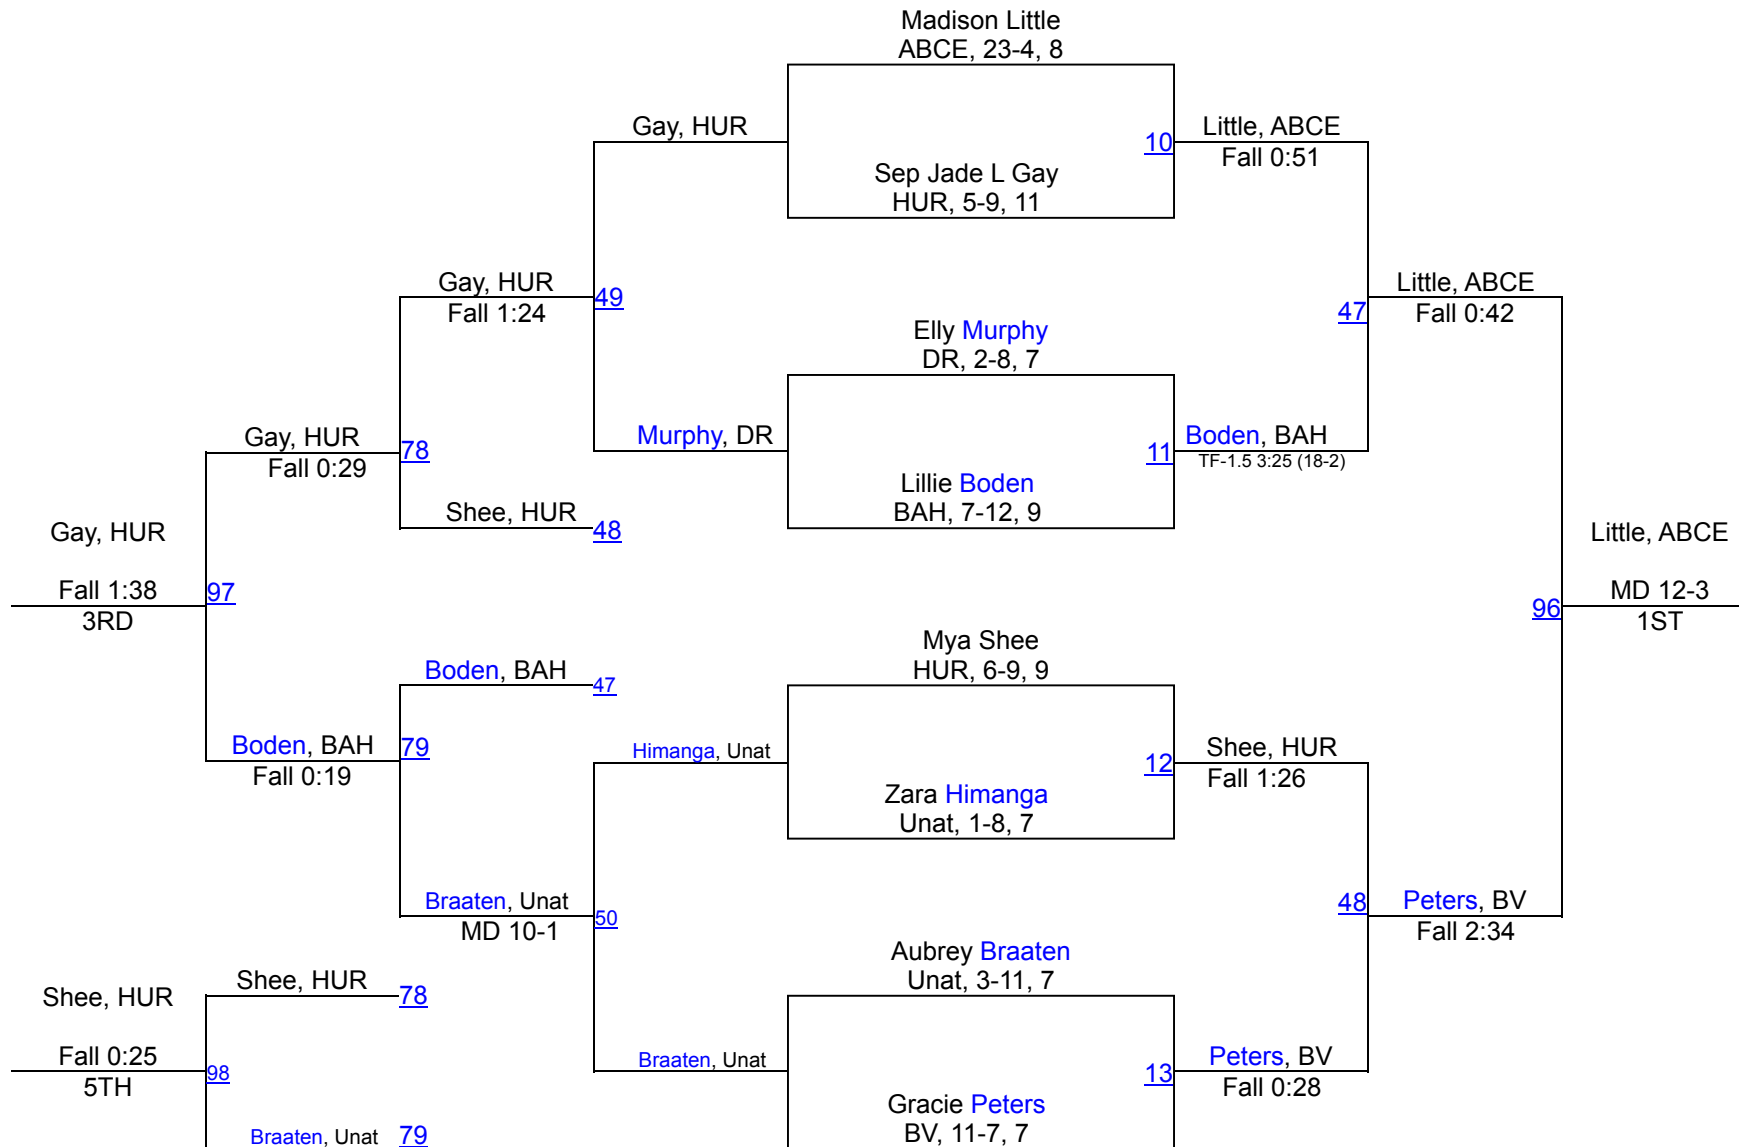

1	Aberdeen Central	185
2	Huron	135
3	Brandon Valley	118.5
4	Chamberlain	56
5	Western Christian	53
6	Sioux Falls Roosevelt	47
7	Beresford/Alcester-Hudson	37.5
8	Milbank	29
9	Vermillion	27
10	Baltic	26
11	Hanson	25.5
12	Dell Rapids	25
13	Parkston	9

Dan Pansch Girls Invitational

100