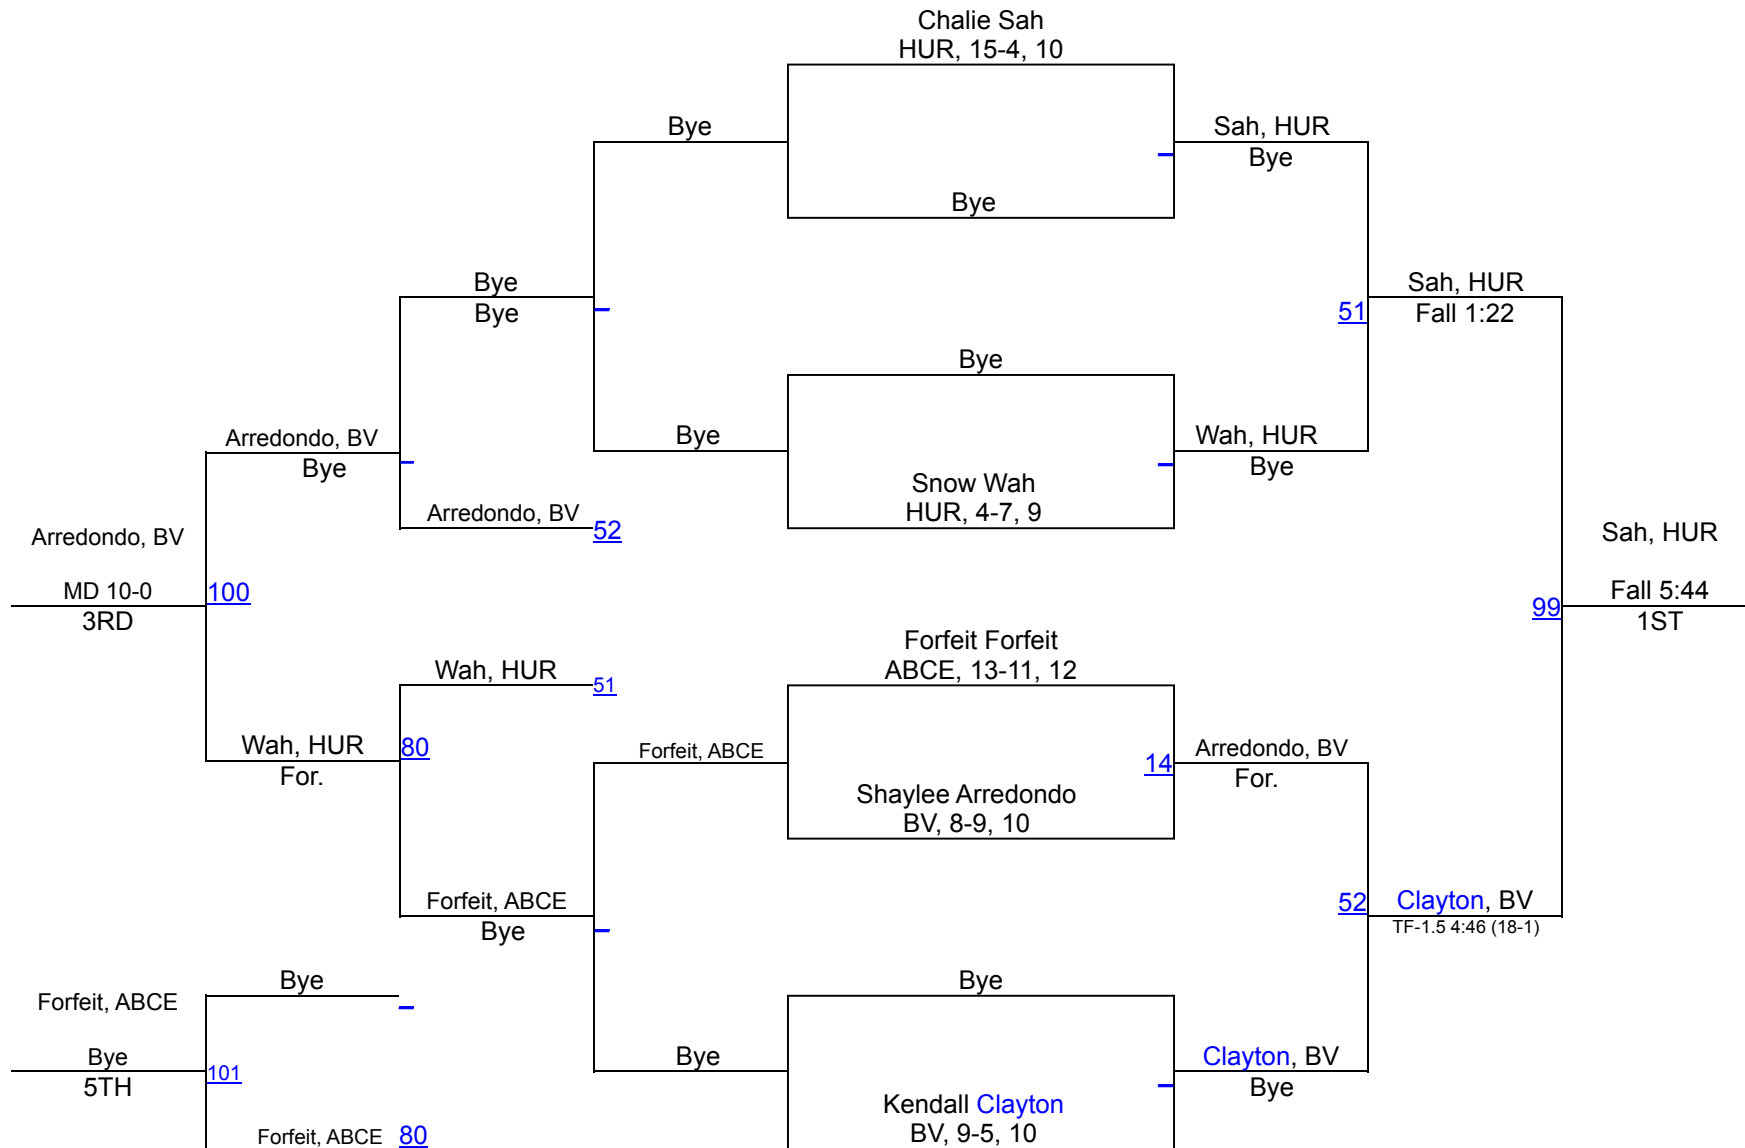

Dan Pansch Girls Invitational

107