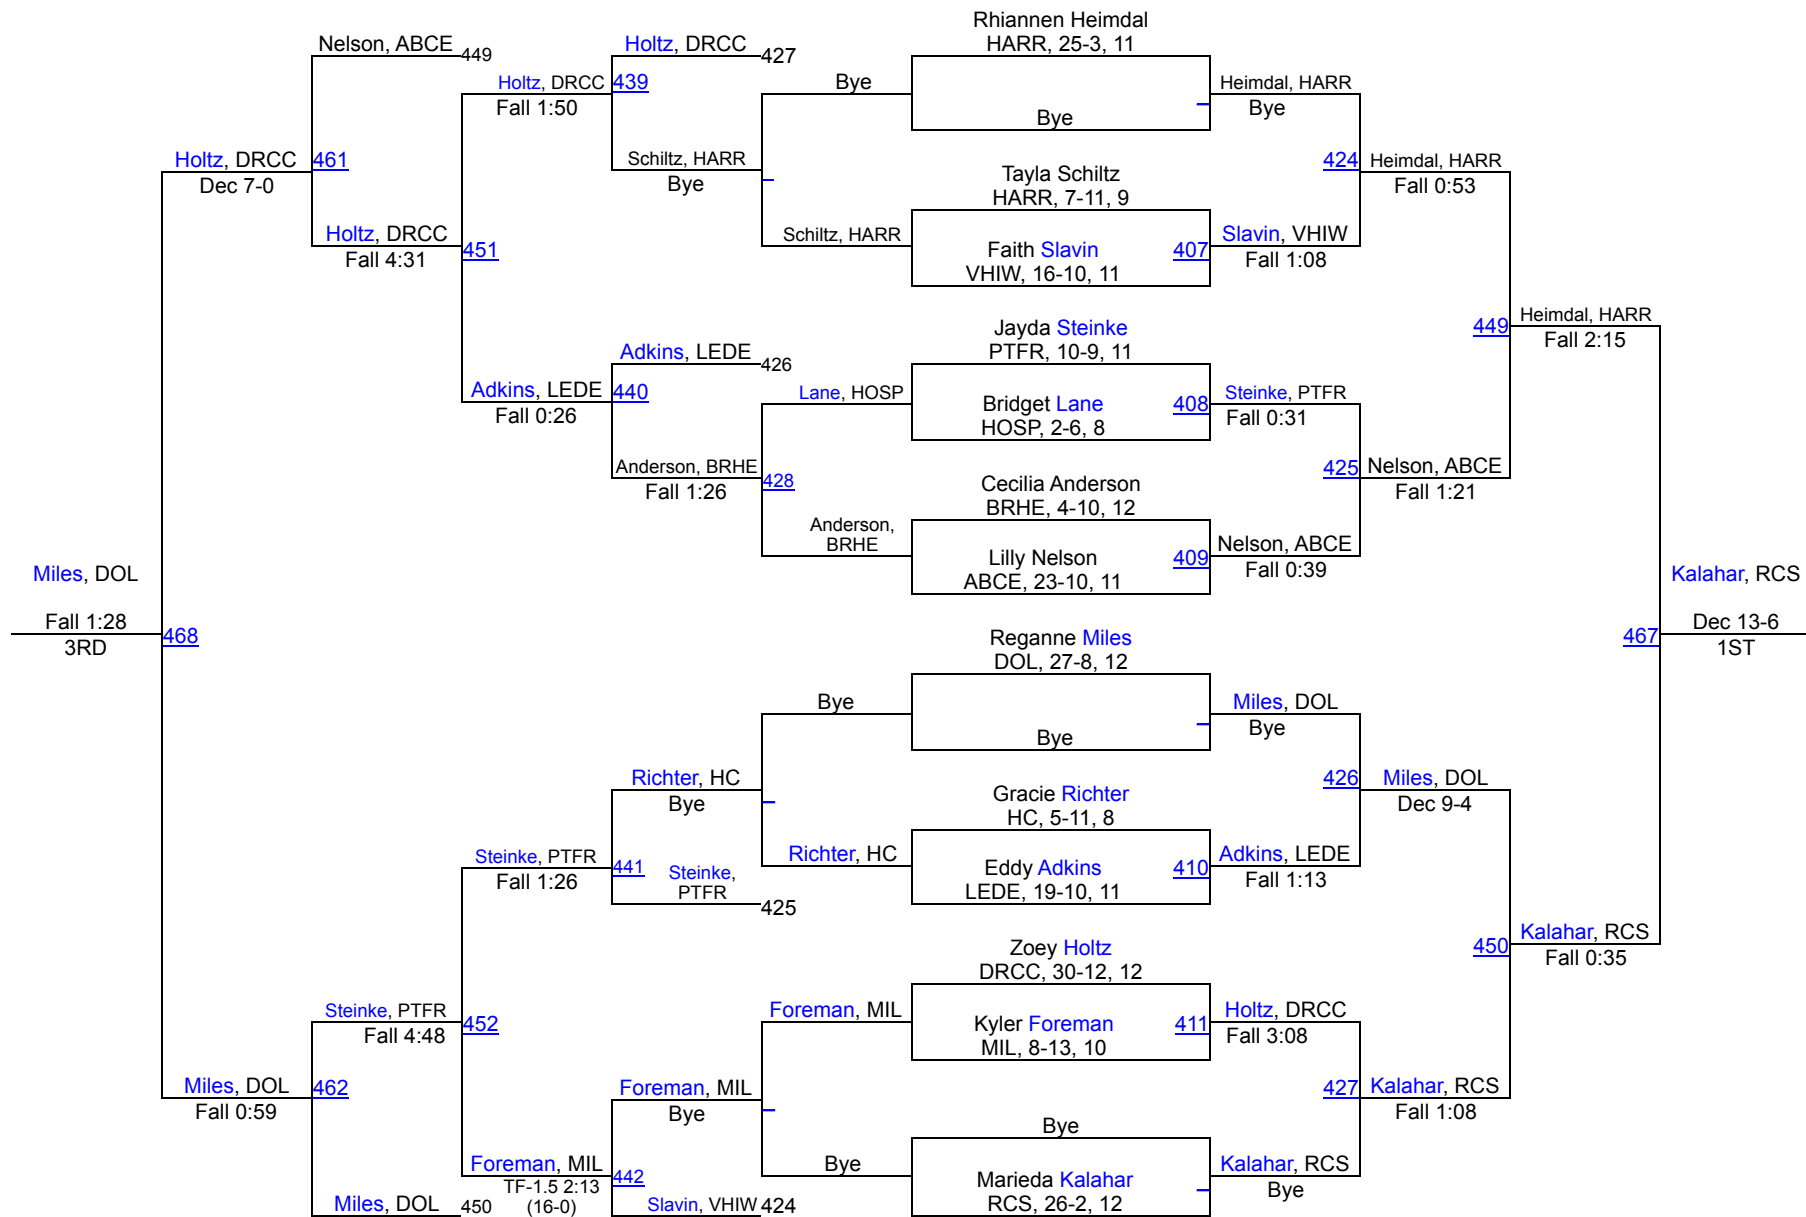

2025 Governor Girls Wrestling Invite

165