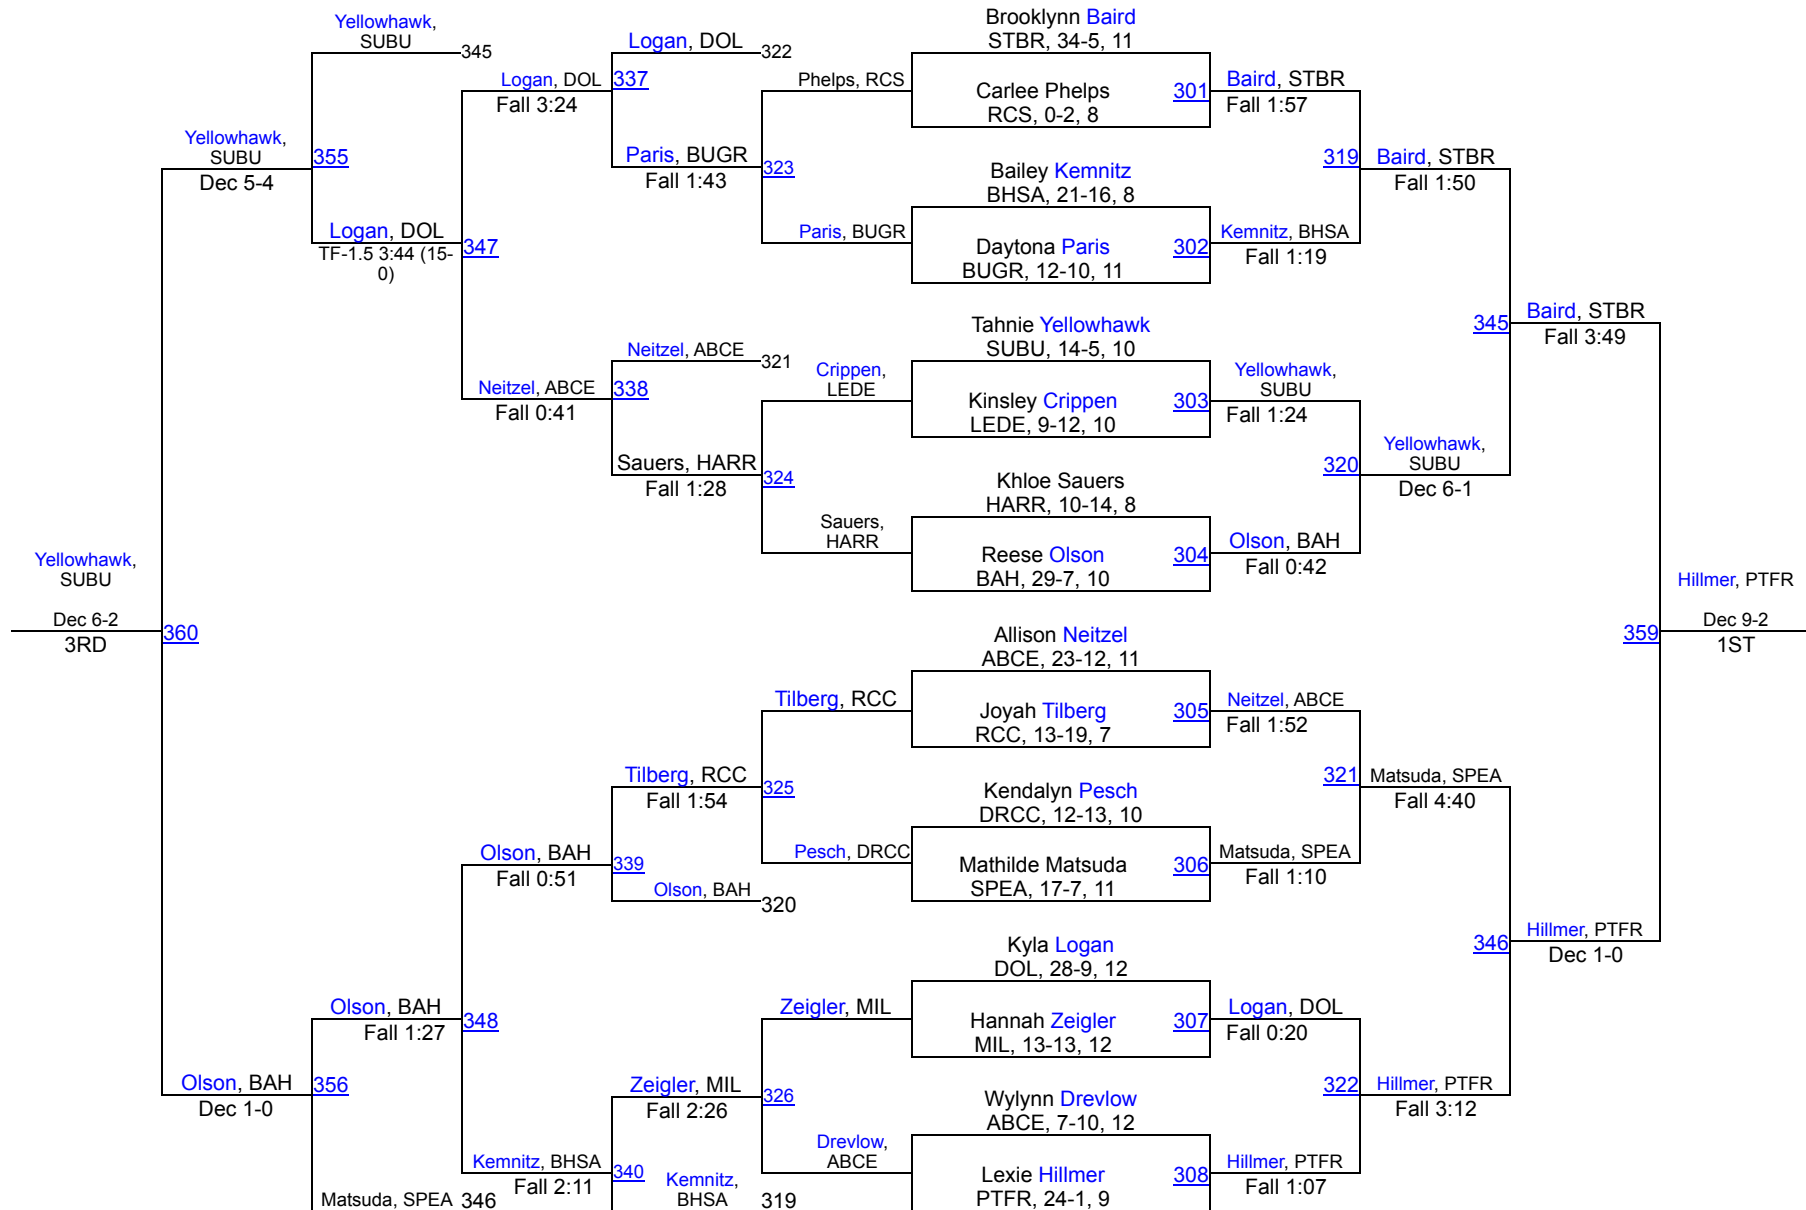

# 2025 Governor Girls Wrestling Invite

132