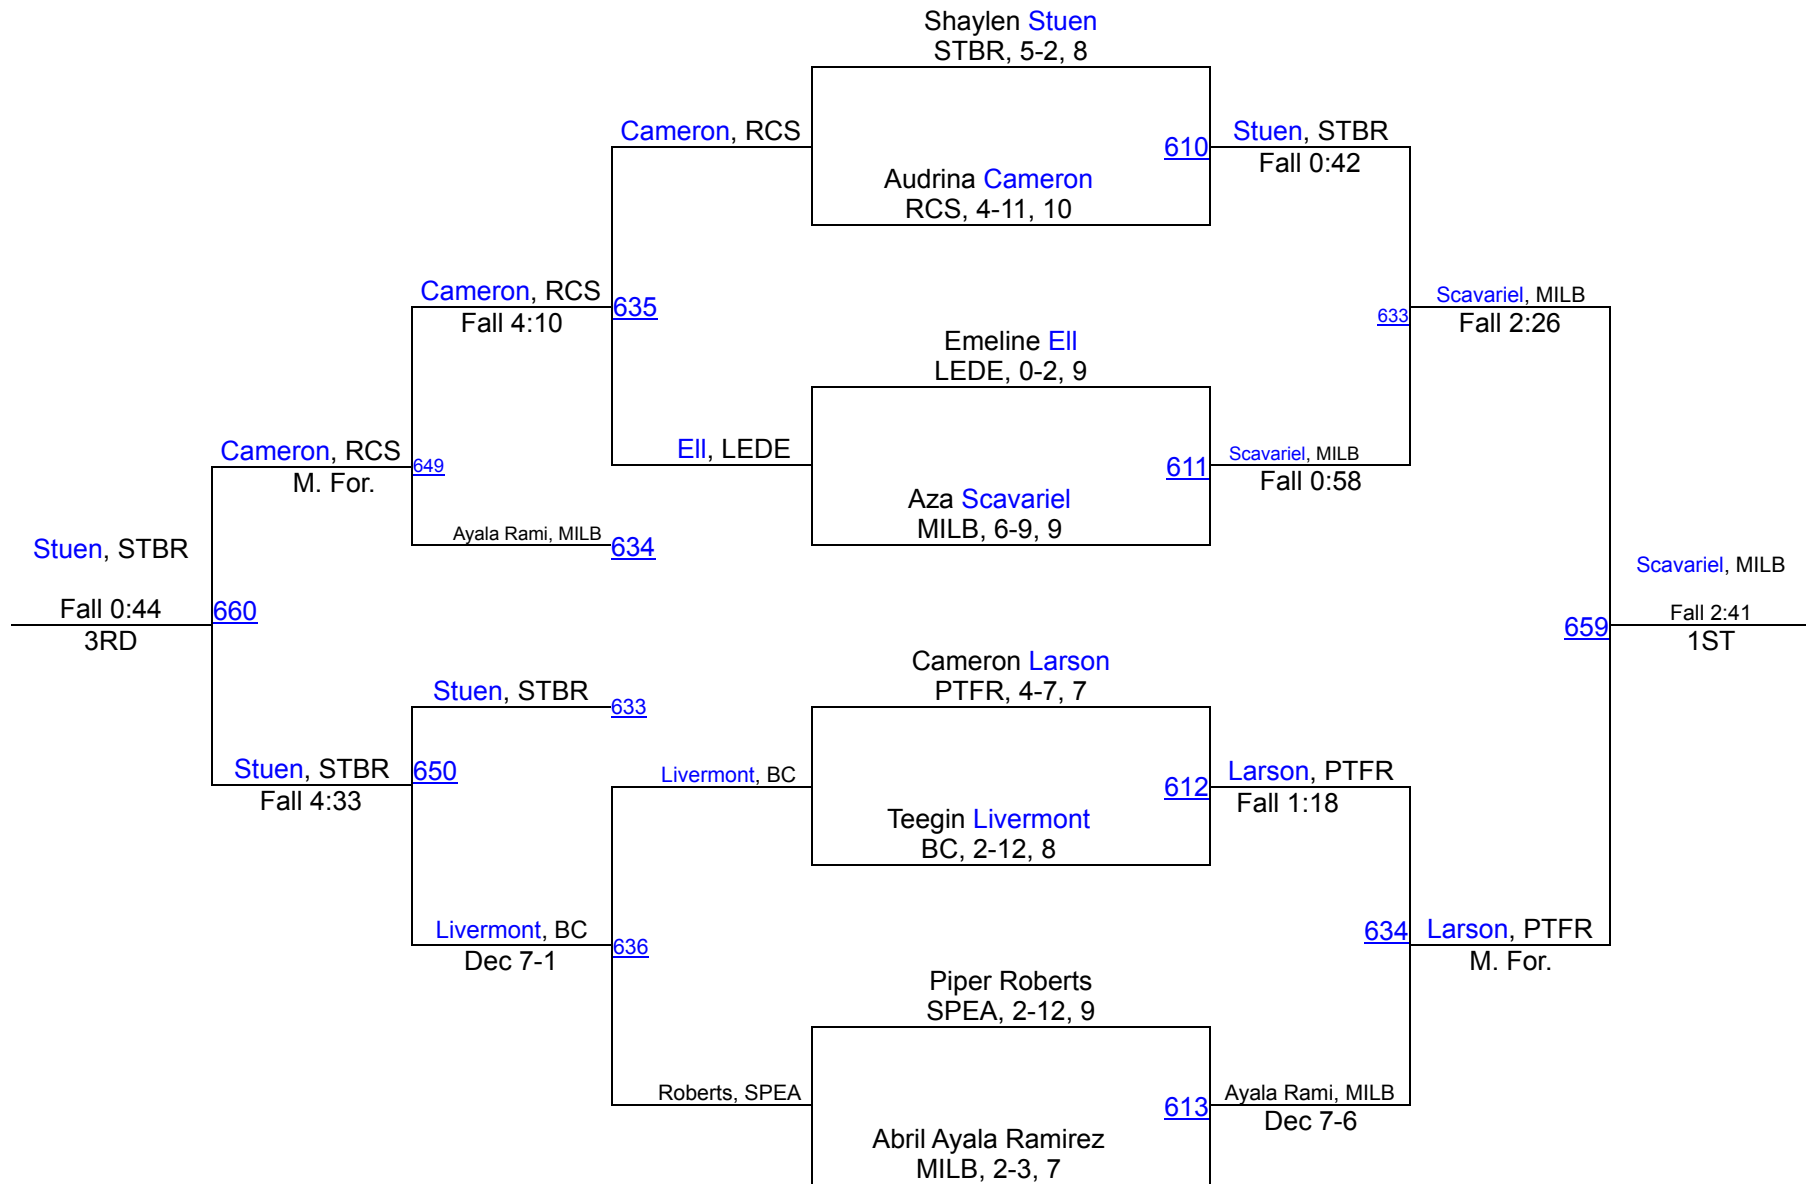

2025 Governor Girls Wrestling Invite

120 B