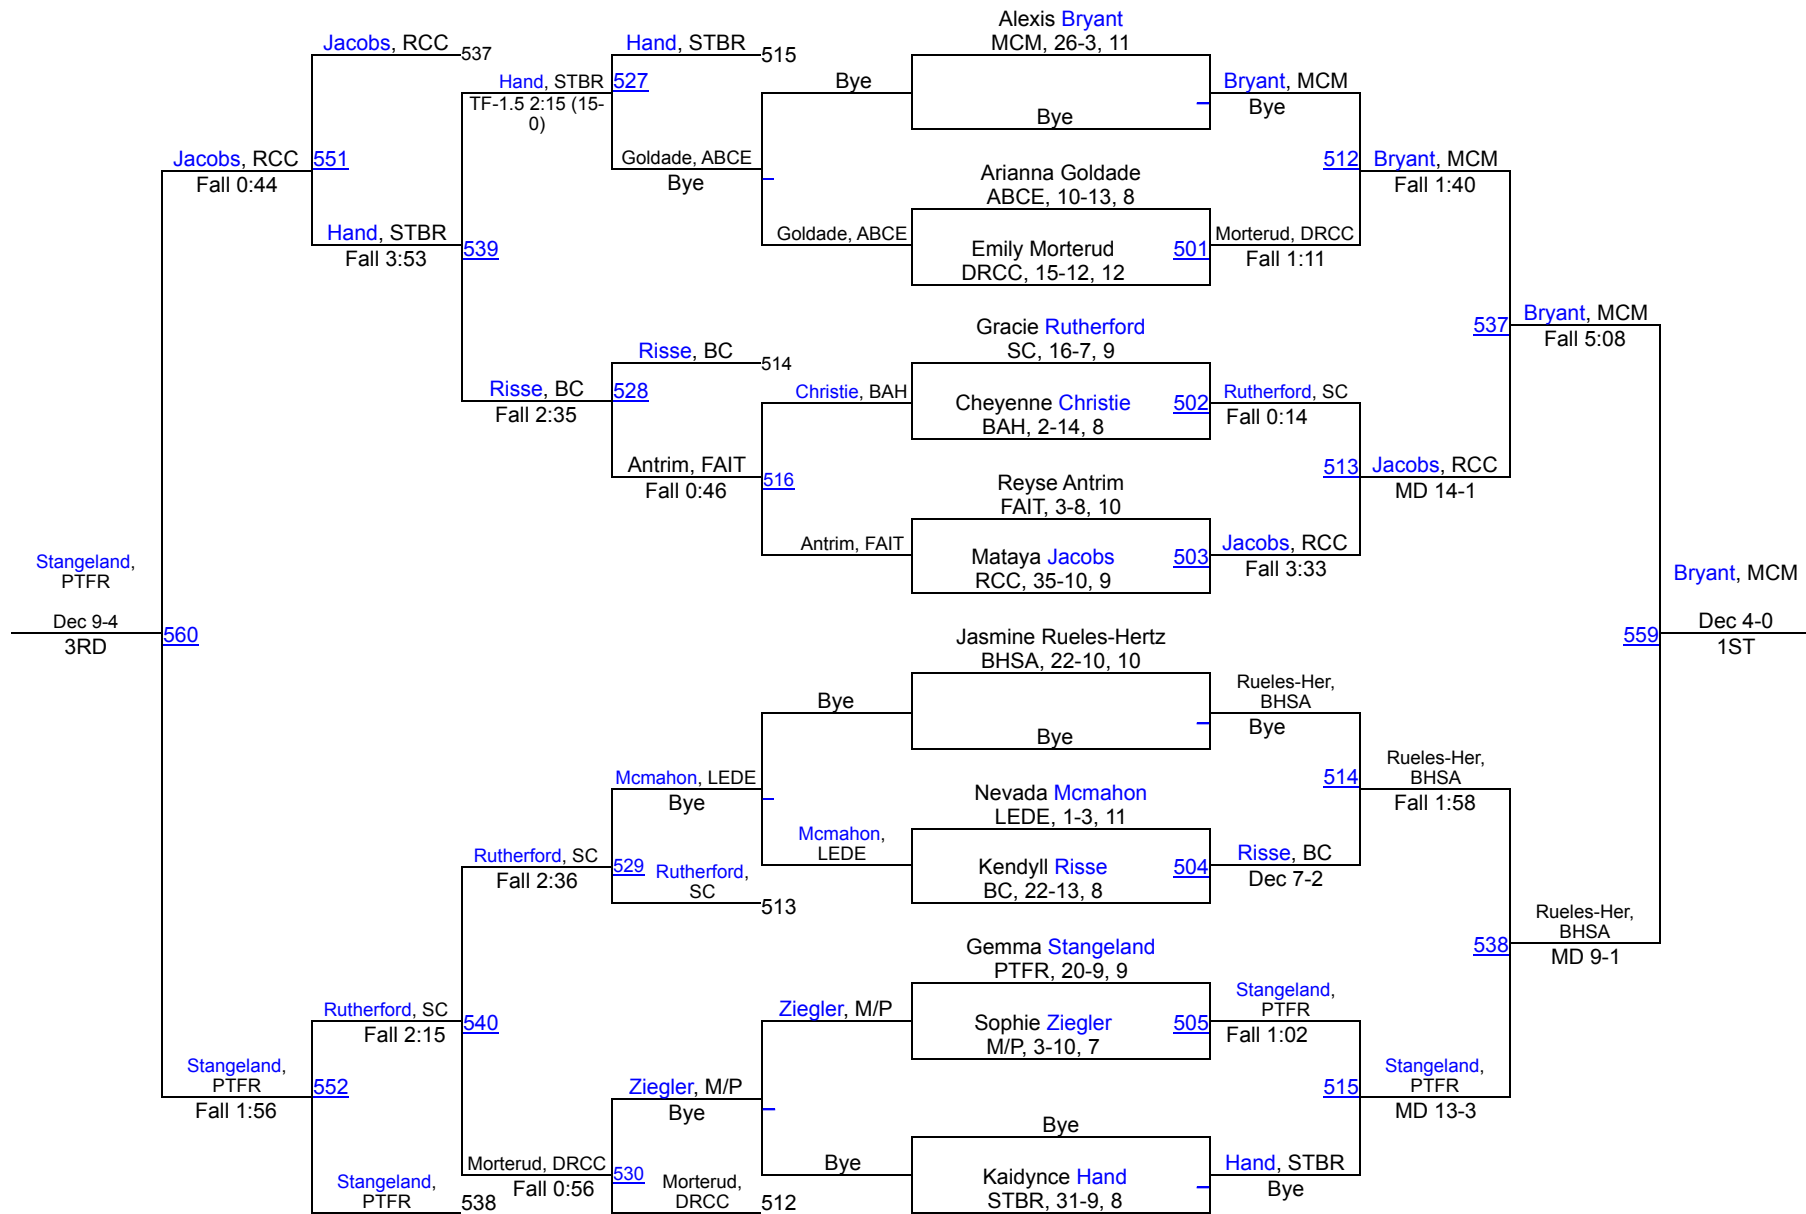

2025 Governor Girls Wrestling Invite

114