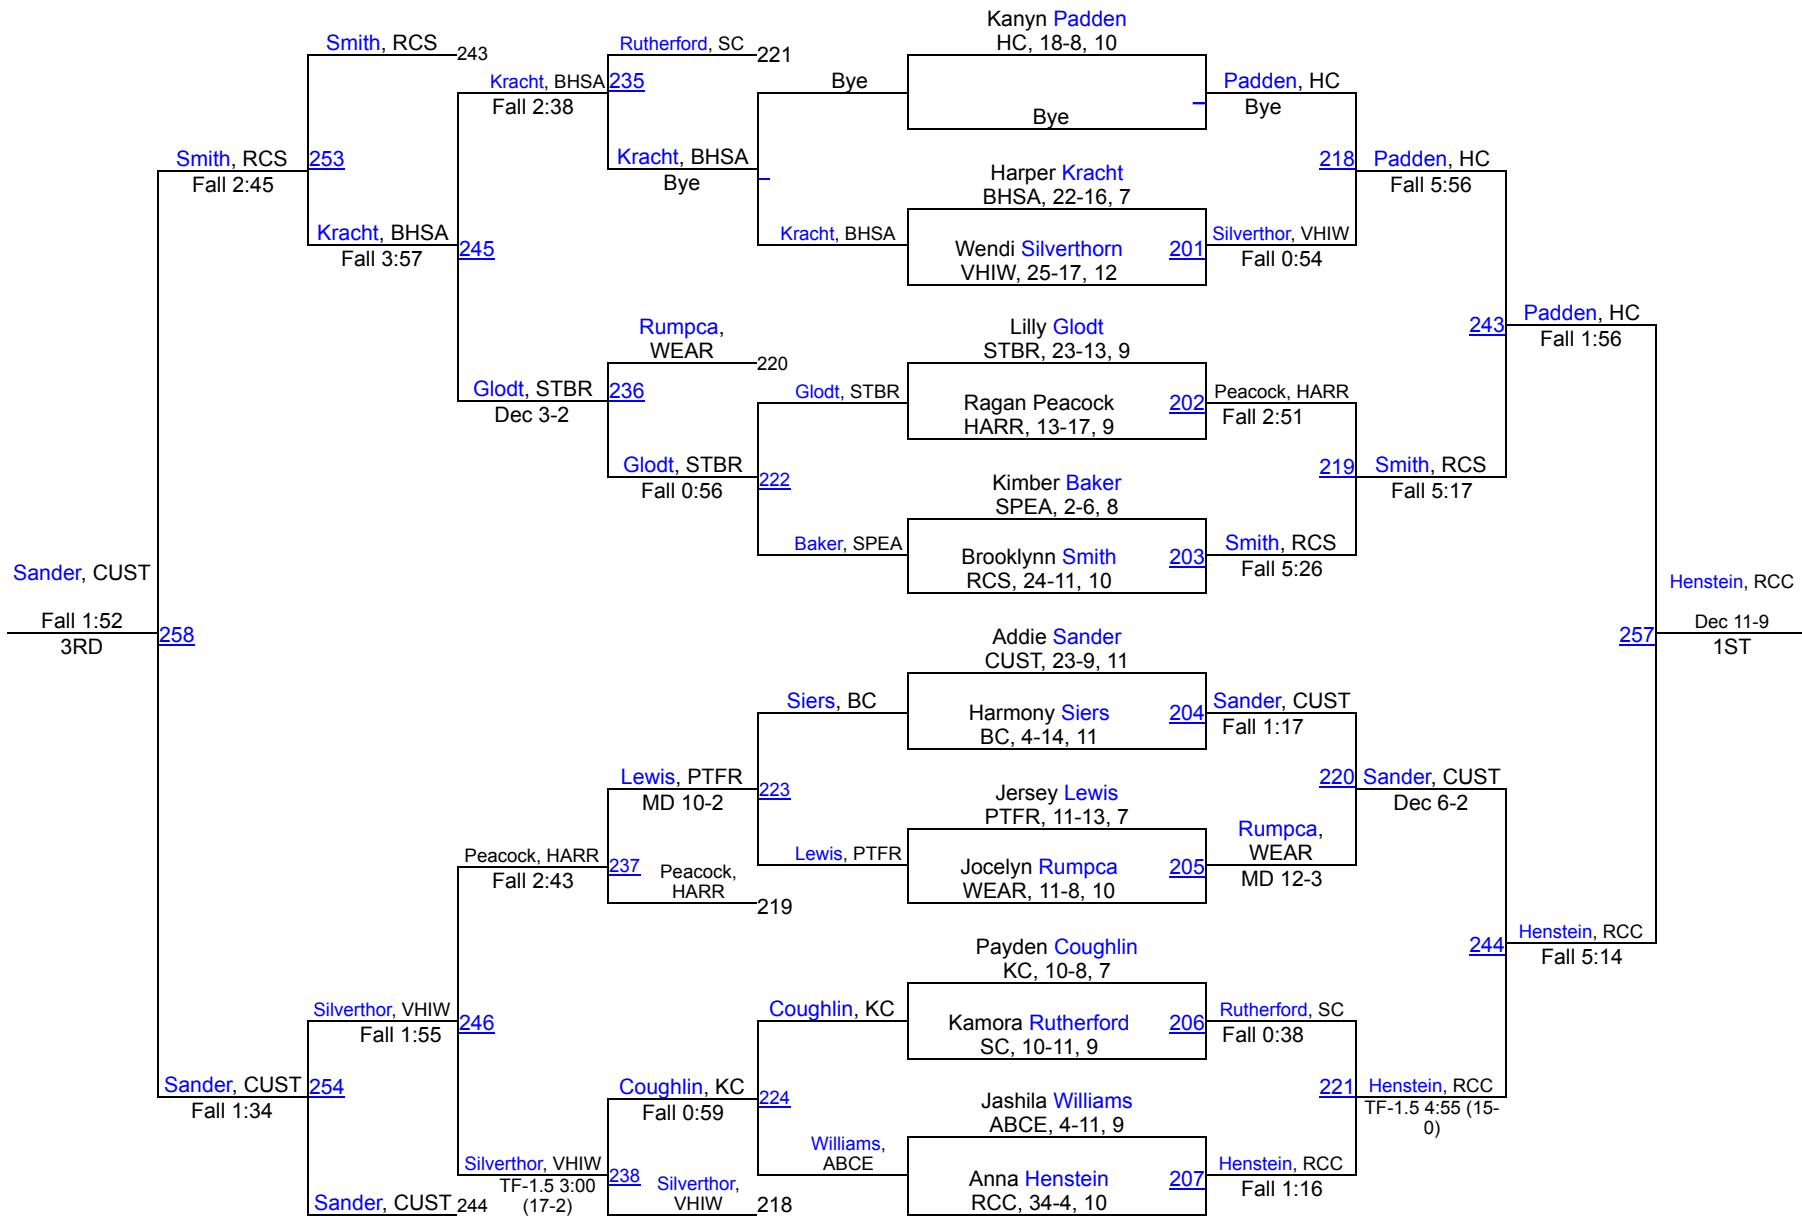

2025 Governor Girls Wrestling Invite

120