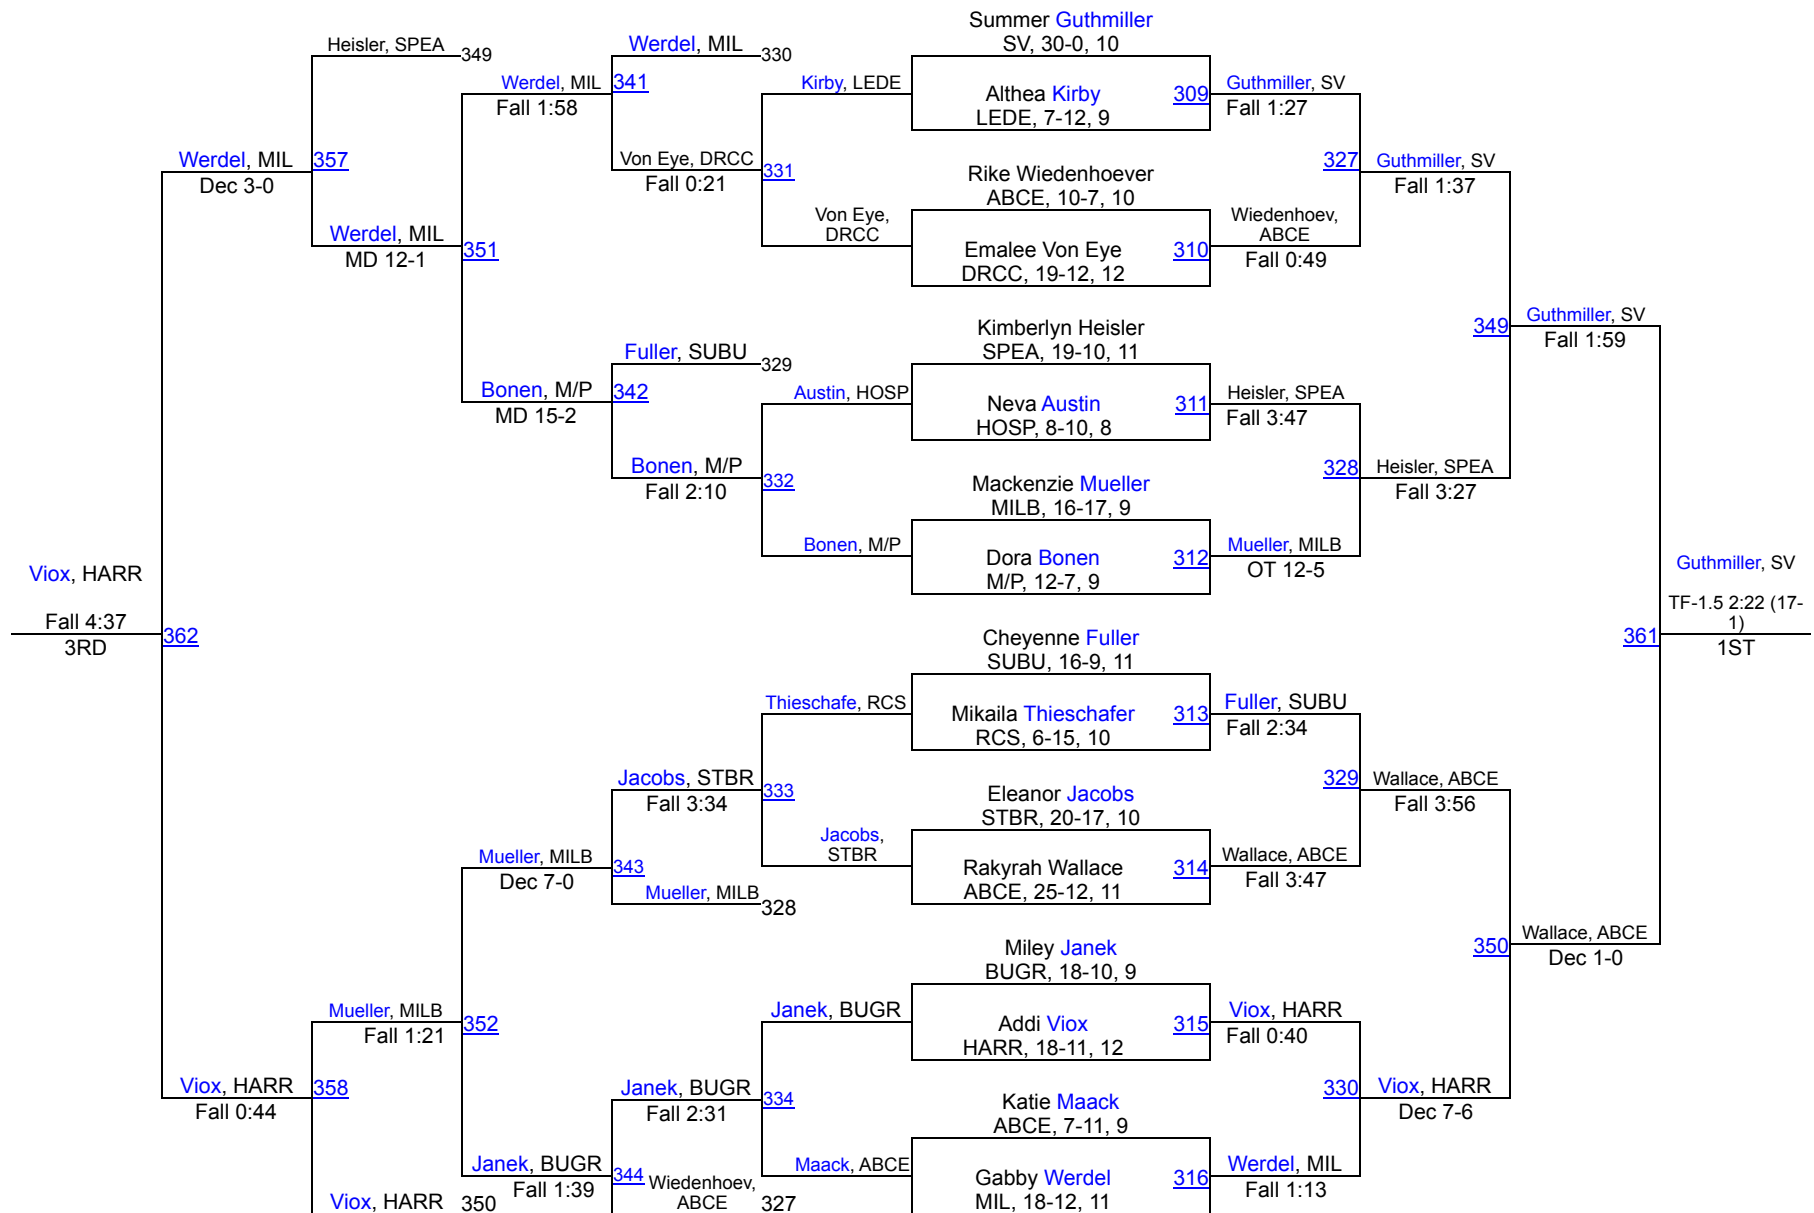

# 2025 Governor Girls Wrestling Invite

138