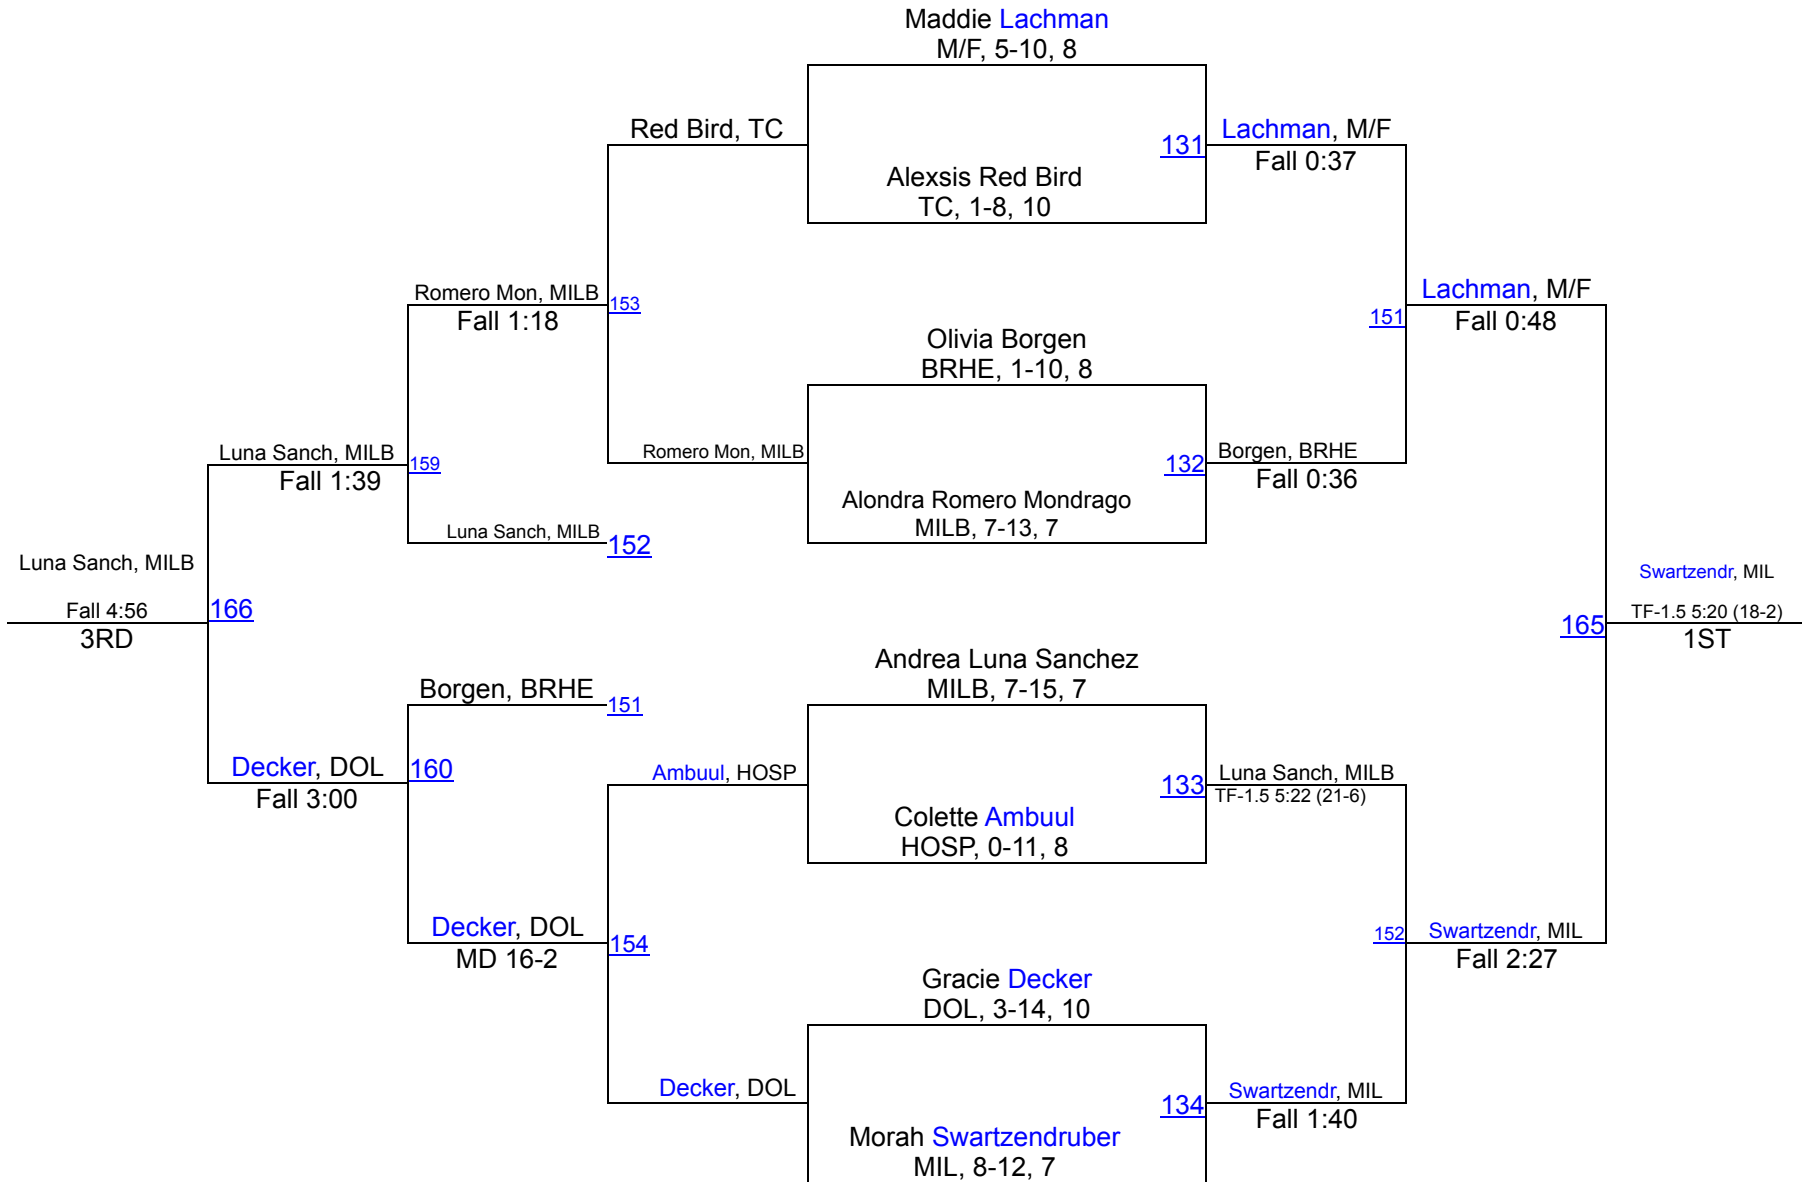

2025 Governor Girls Wrestling Invite

107 B