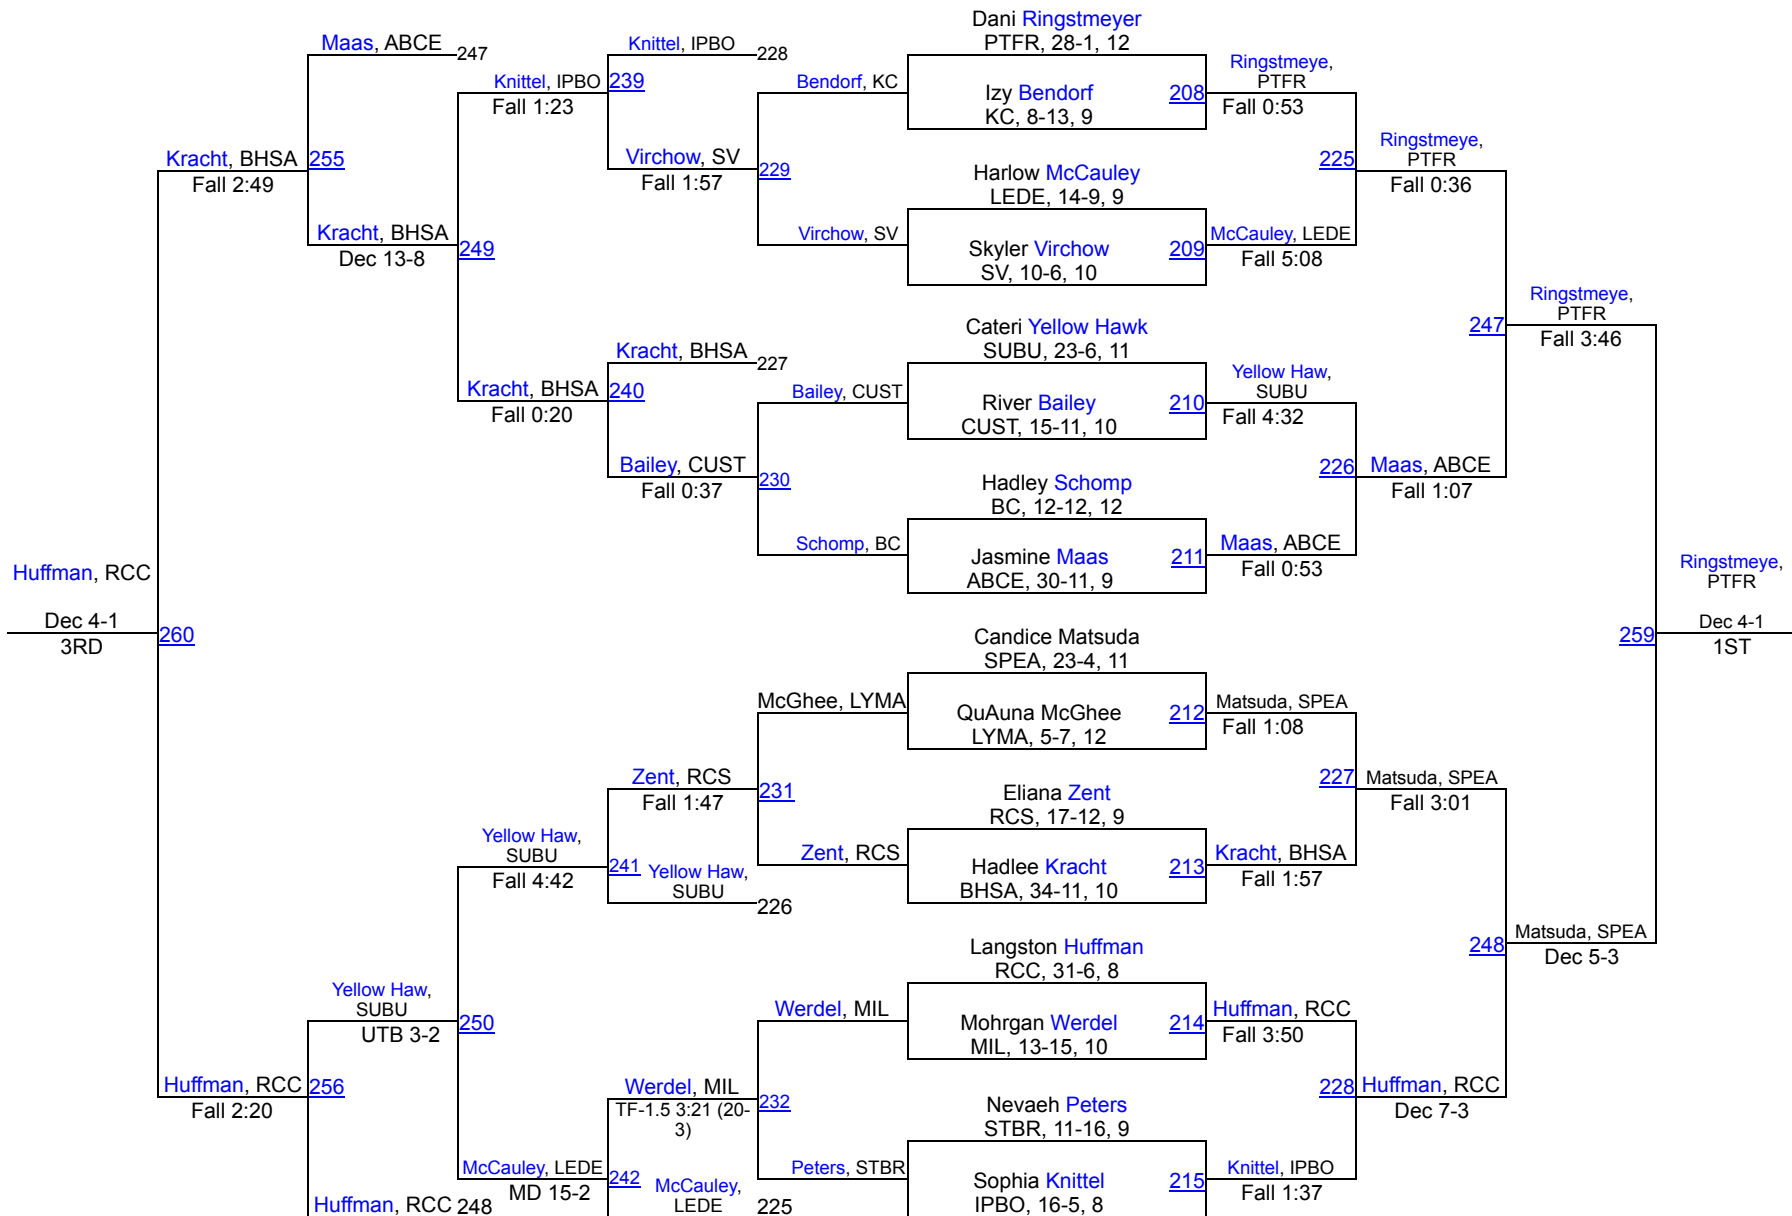

2025 Governor Girls Wrestling Invite

126