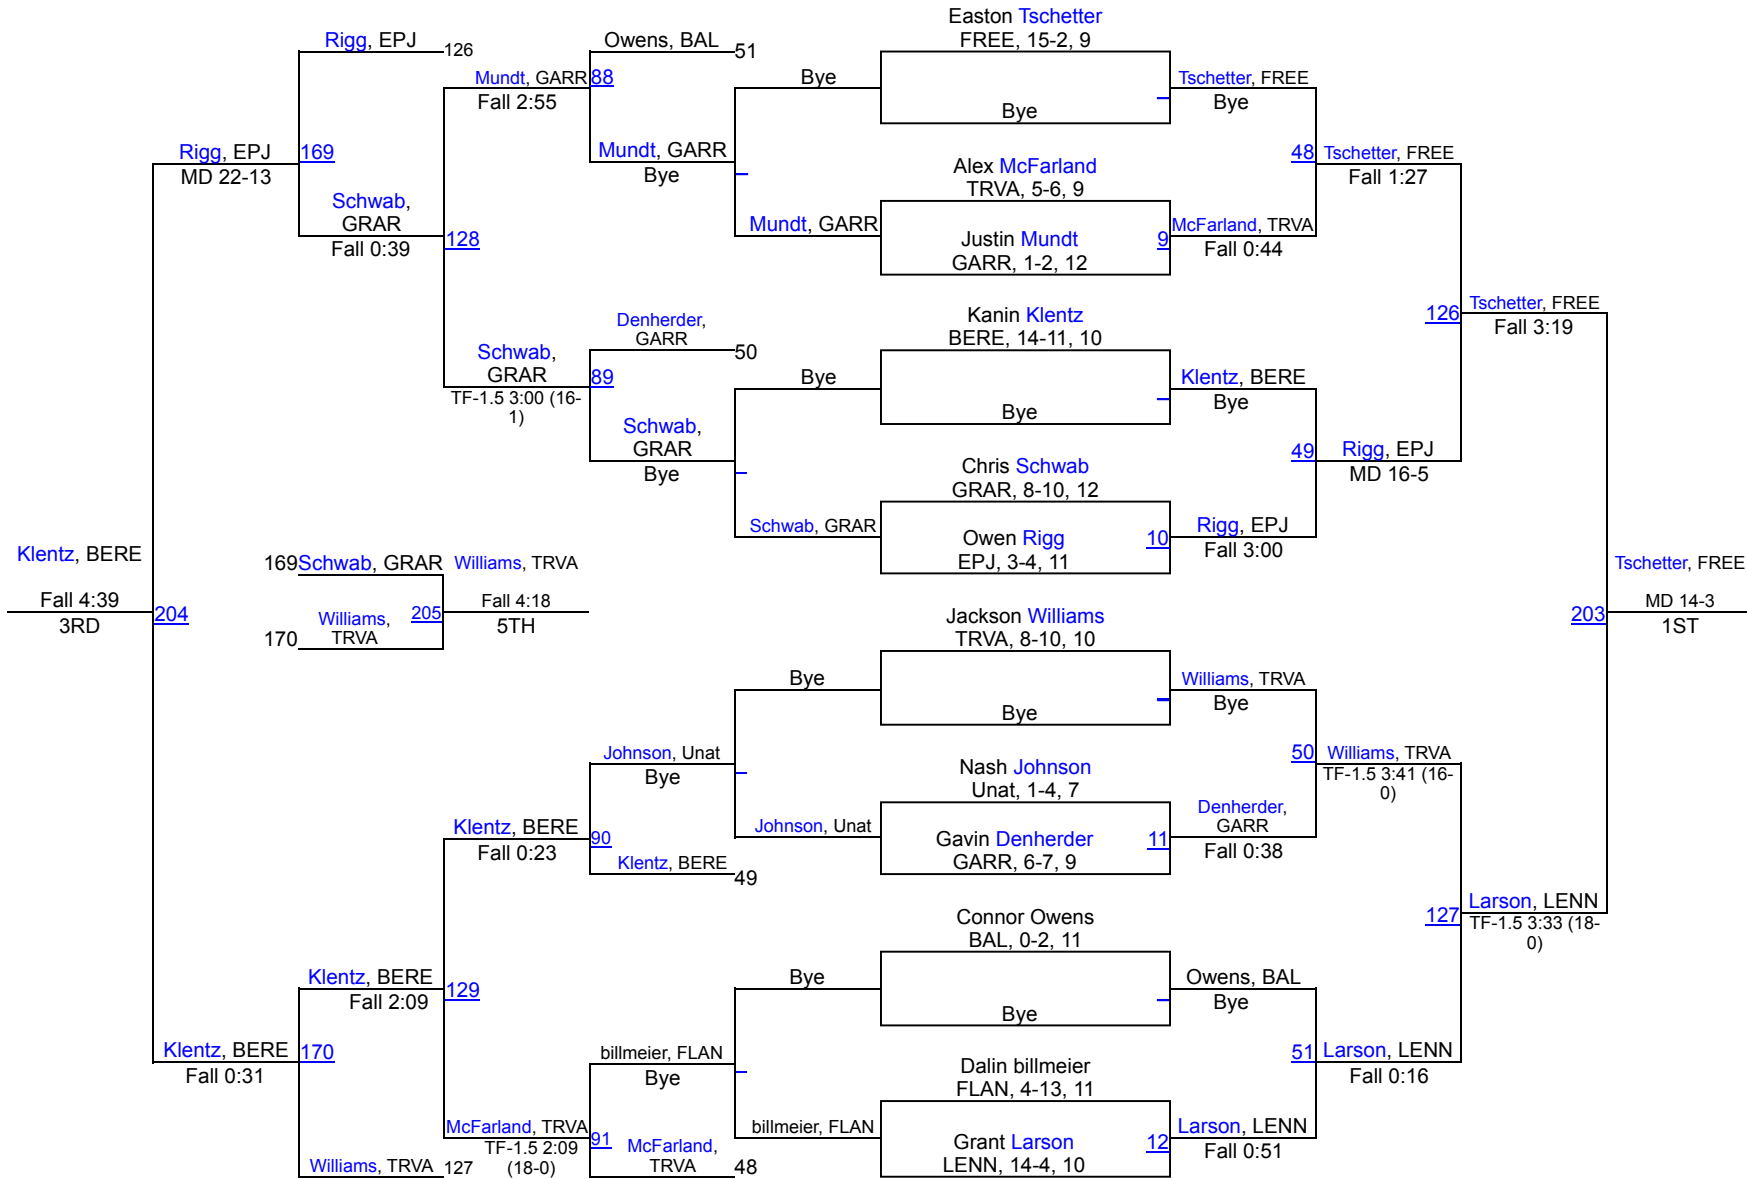

1 Tri-Valley	280
2 Groton Area	224.5
3 Beresford/Alcester-Hudson	187.5
4 Elk Point-Jefferson	166
5 Flandreau	162
6 Garretson	145
7 Lennox	132.5
8 Marion/Freeman	75
9 Chester Area	56
10 Baltic	16
11 Scotland	9
12 Hanson	6

Jesse James Invitational

106

Jesse James Invitational

113

Jesse James Invitational

120

Jesse James Invitational

126

Jesse James Invitational

132

Jesse James Invitational

138

Jesse James Invitational

144

Jesse James Invitational

150

Jesse James Invitational

Jesse James Invitational

165

Jesse James Invitational

175

Jesse James Invitational

190

Jesse James Invitational