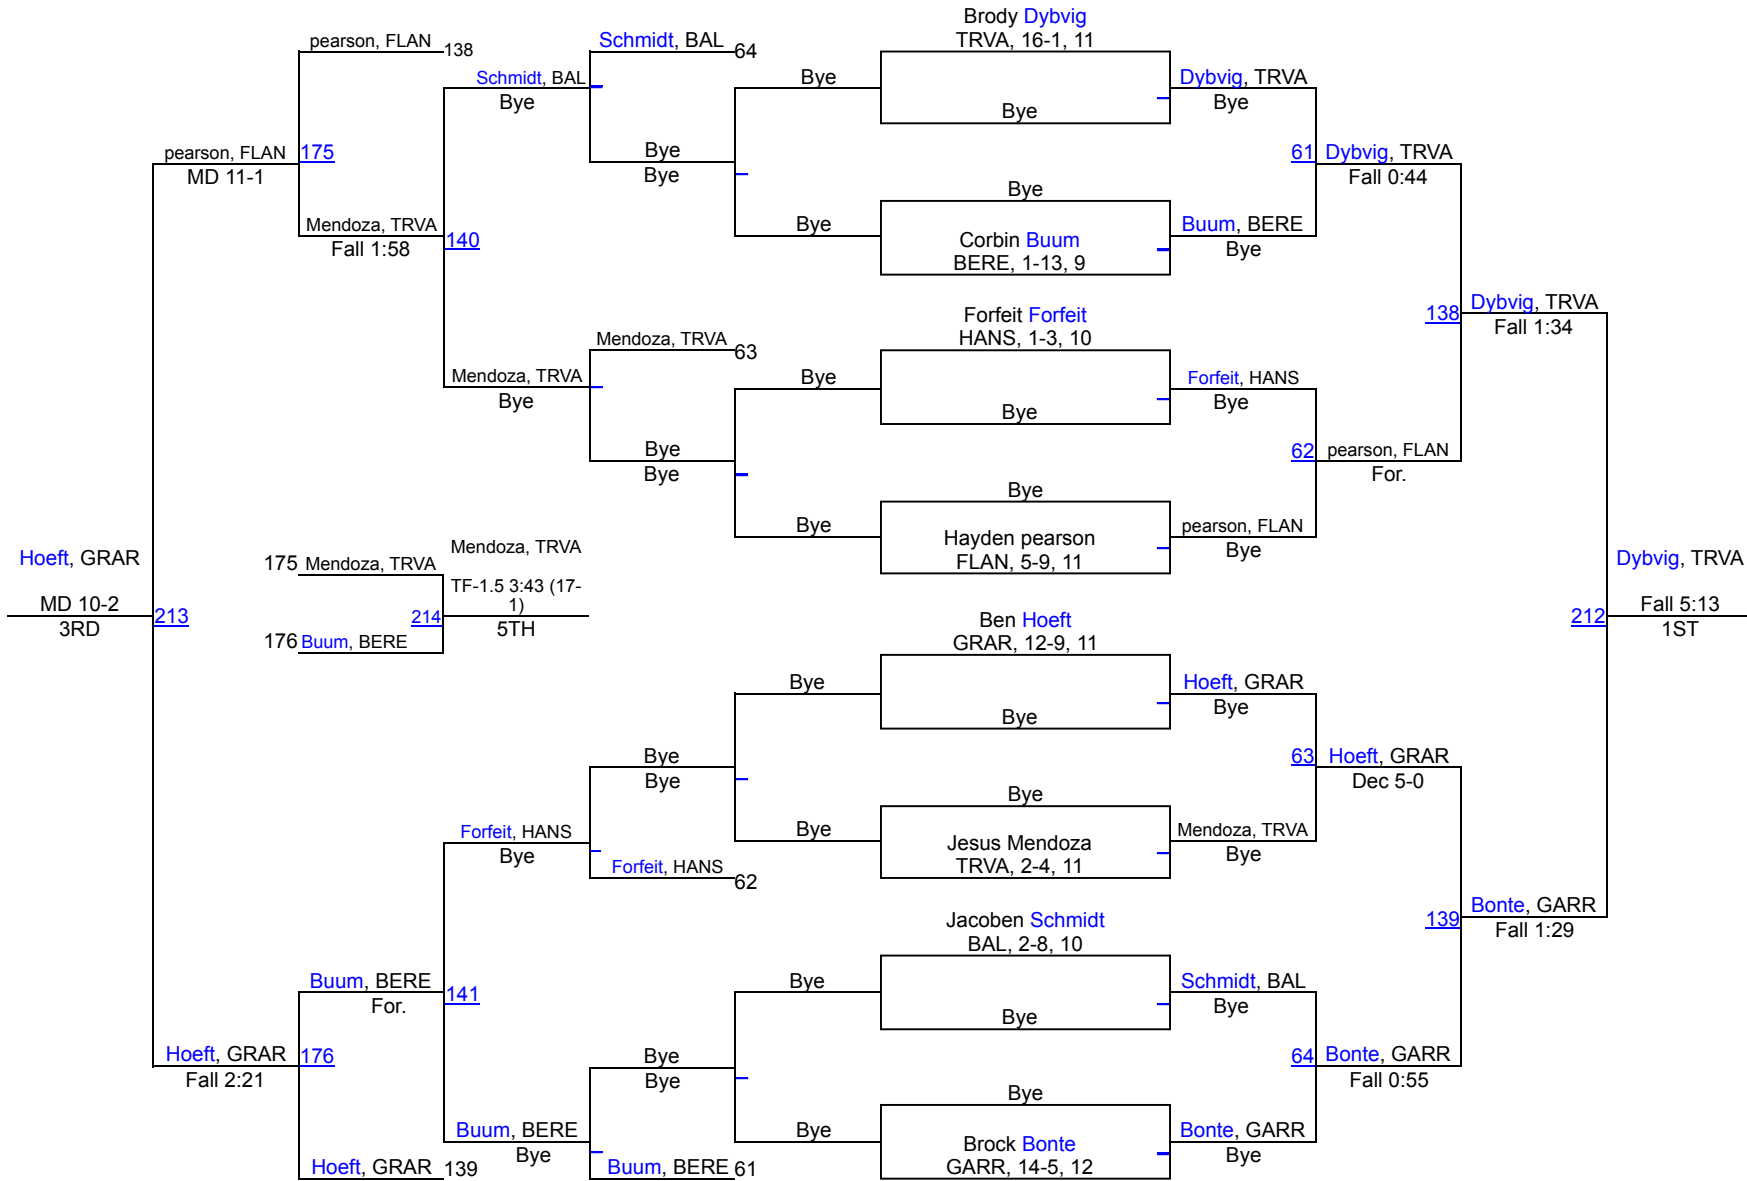

1 Tri-Valley	280
2 Groton Area	224.5
3 Beresford/Alcester-Hudson	187.5
4 Elk Point-Jefferson	166
5 Flandreau	162
6 Garretson	145
7 Lennox	132.5
8 Marion/Freeman	75
9 Chester Area	56
10 Baltic	16
11 Scotland	9
12 Hanson	6

Jesse James Invitational

106

Jesse James Invitational

113

Jesse James Invitational

120

Jesse James Invitational

126

Jesse James Invitational

132

Jesse James Invitational

138

Jesse James Invitational

144

Jesse James Invitational

150

Jesse James Invitational

Jesse James Invitational

165

Jesse James Invitational

175

Jesse James Invitational

190

Jesse James Invitational