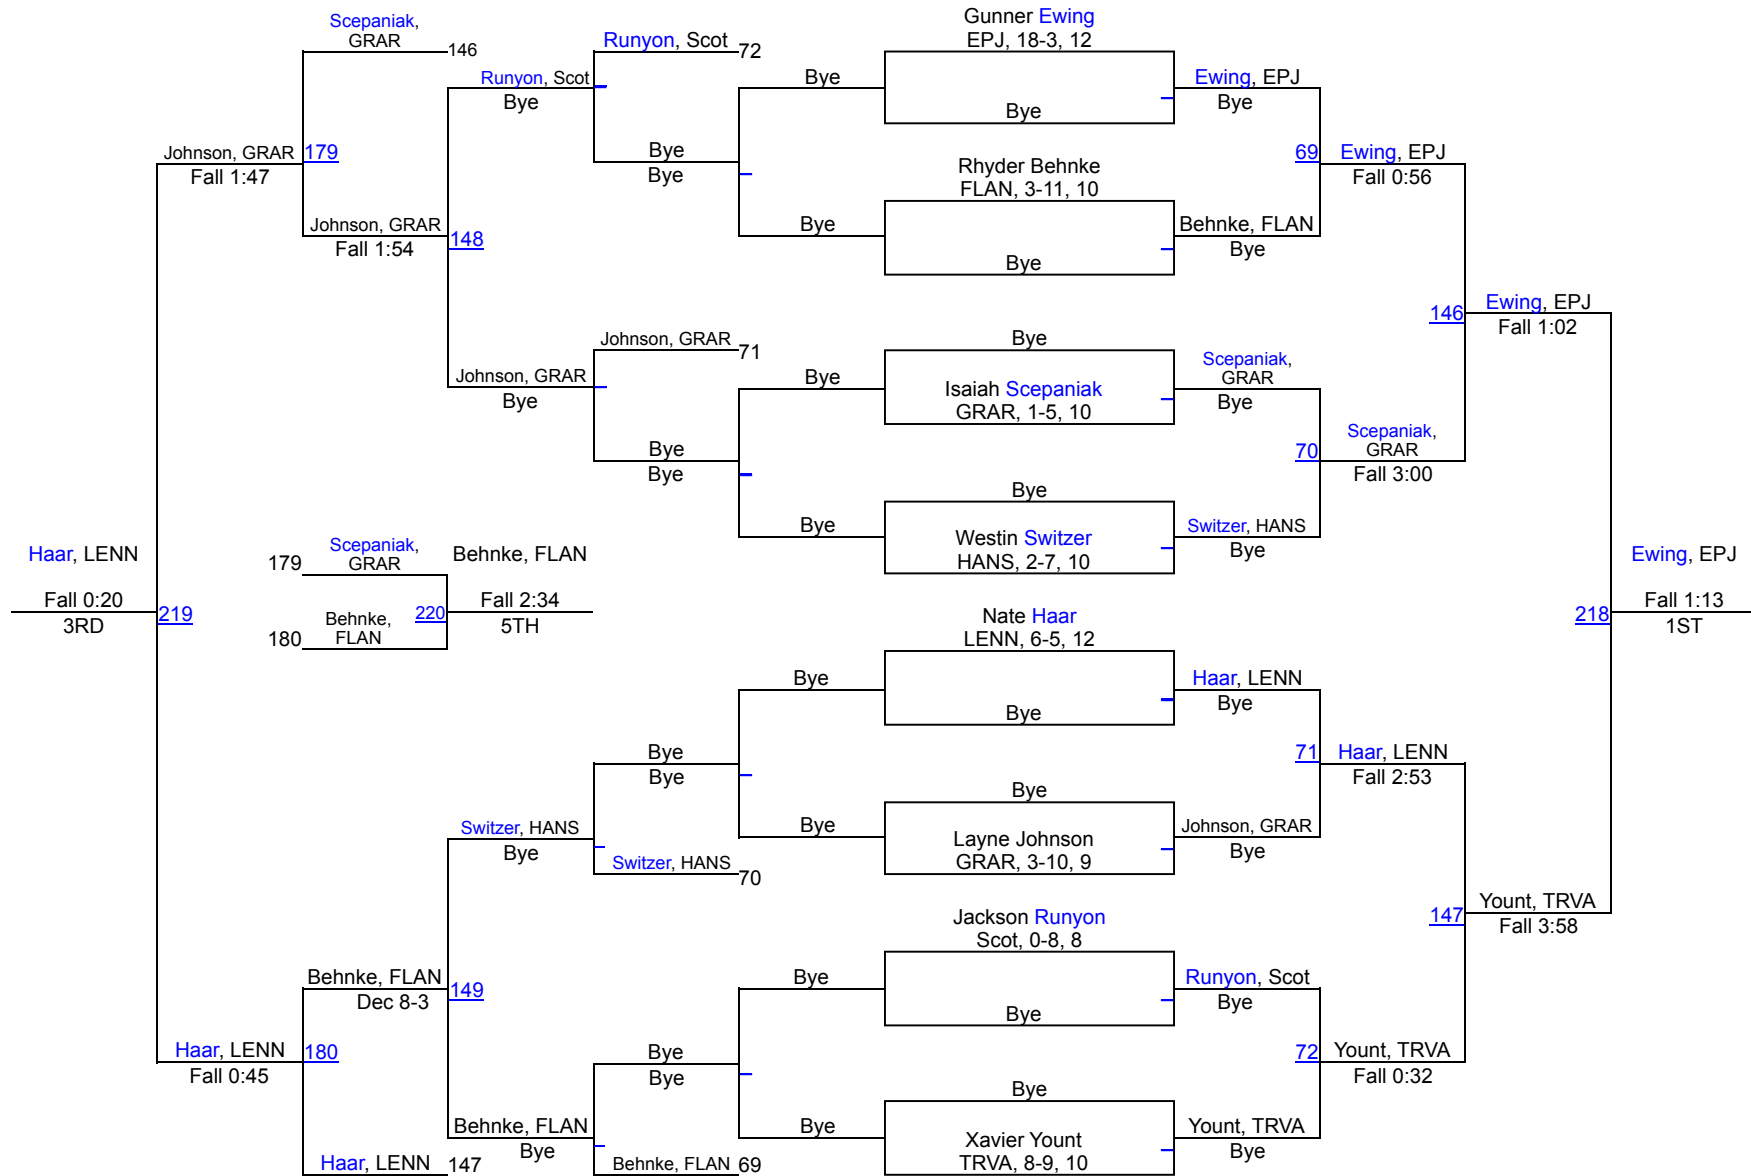

1 Tri-Valley	280
2 Groton Area	224.5
3 Beresford/Alcester-Hudson	187.5
4 Elk Point-Jefferson	166
5 Flandreau	162
6 Garretson	145
7 Lennox	132.5
8 Marion/Freeman	75
9 Chester Area	56
10 Baltic	16
11 Scotland	9
12 Hanson	6

Jesse James Invitational

132

Jesse James Invitational

138

Jesse James Invitational

144

Jesse James Invitational

150

Jesse James Invitational

Jesse James Invitational

165

Jesse James Invitational

175

Jesse James Invitational

190

Jesse James Invitational

215

Jesse James Invitational

285