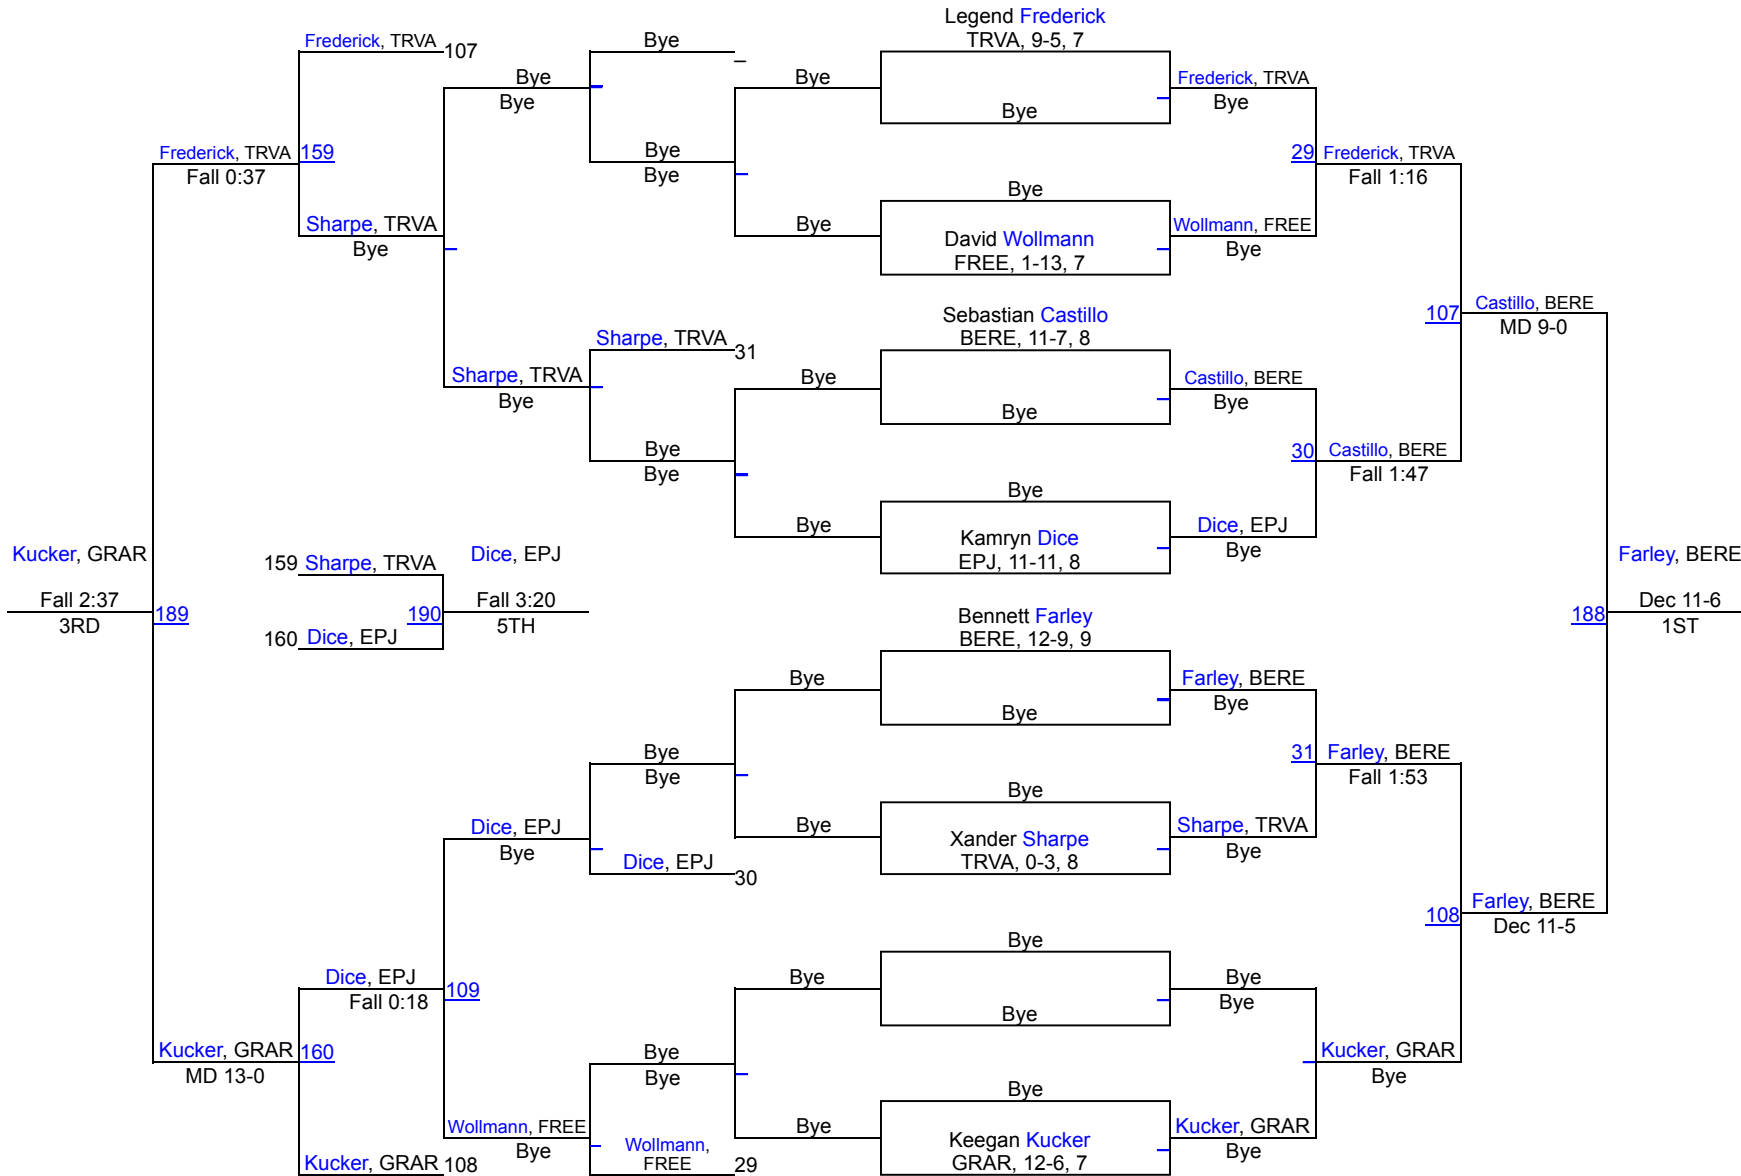

1 Tri-Valley	280
2 Groton Area	224.5
3 Beresford/Alcester-Hudson	187.5
4 Elk Point-Jefferson	166
5 Flandreau	162
6 Garretson	145
7 Lennox	132.5
8 Marion/Freeman	75
9 Chester Area	56
10 Baltic	16
11 Scotland	9
12 Hanson	6

Jesse James Invitational

106

Jesse James Invitational

113

Jesse James Invitational

120

Jesse James Invitational

126