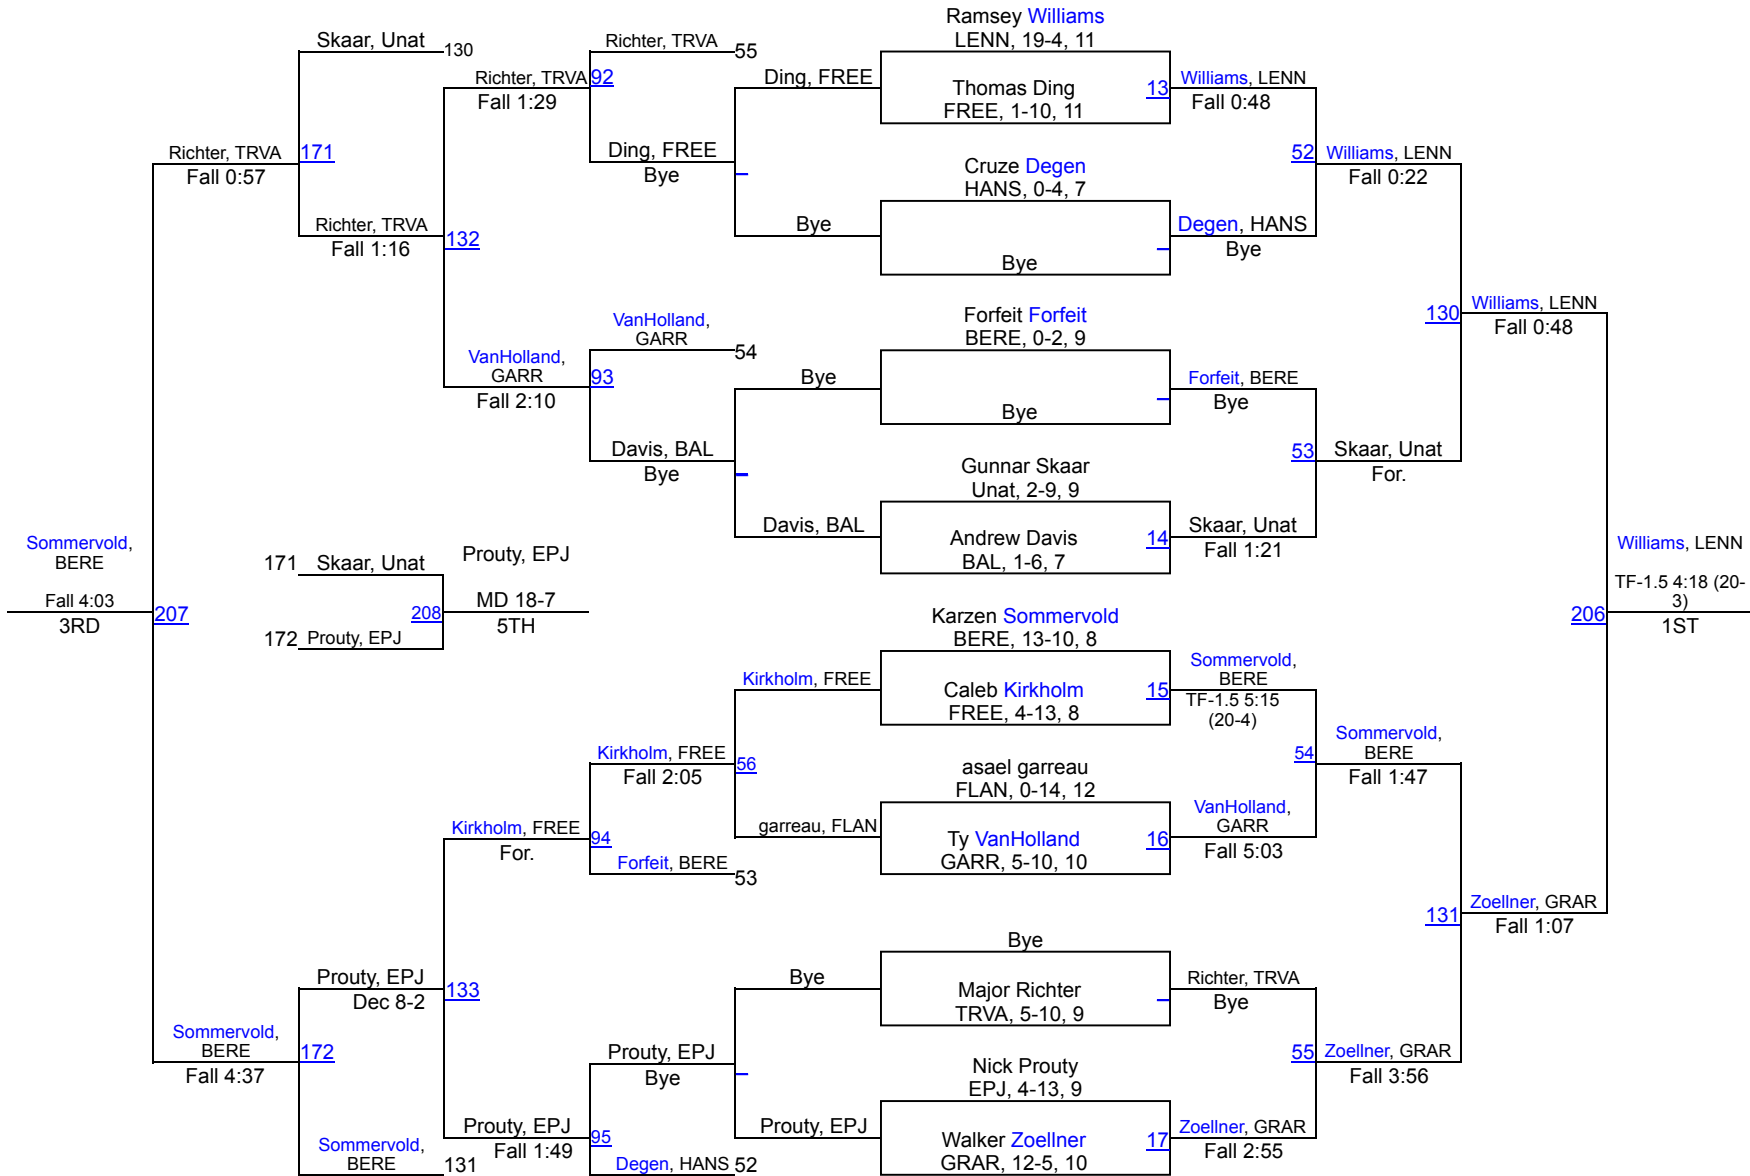

1 Tri-Valley	280
2 Groton Area	224.5
3 Beresford/Alcester-Hudson	187.5
4 Elk Point-Jefferson	166
5 Flandreau	162
6 Garretson	145
7 Lennox	132.5
8 Marion/Freeman	75
9 Chester Area	56
10 Baltic	16
11 Scotland	9
12 Hanson	6

Jesse James Invitational

106

Jesse James Invitational

113

Jesse James Invitational

120

Jesse James Invitational

126

Jesse James Invitational

132

Jesse James Invitational

138

Jesse James Invitational

144

Jesse James Invitational

150

Jesse James Invitational

Jesse James Invitational

165

Jesse James Invitational

175

Jesse James Invitational

190

Jesse James Invitational