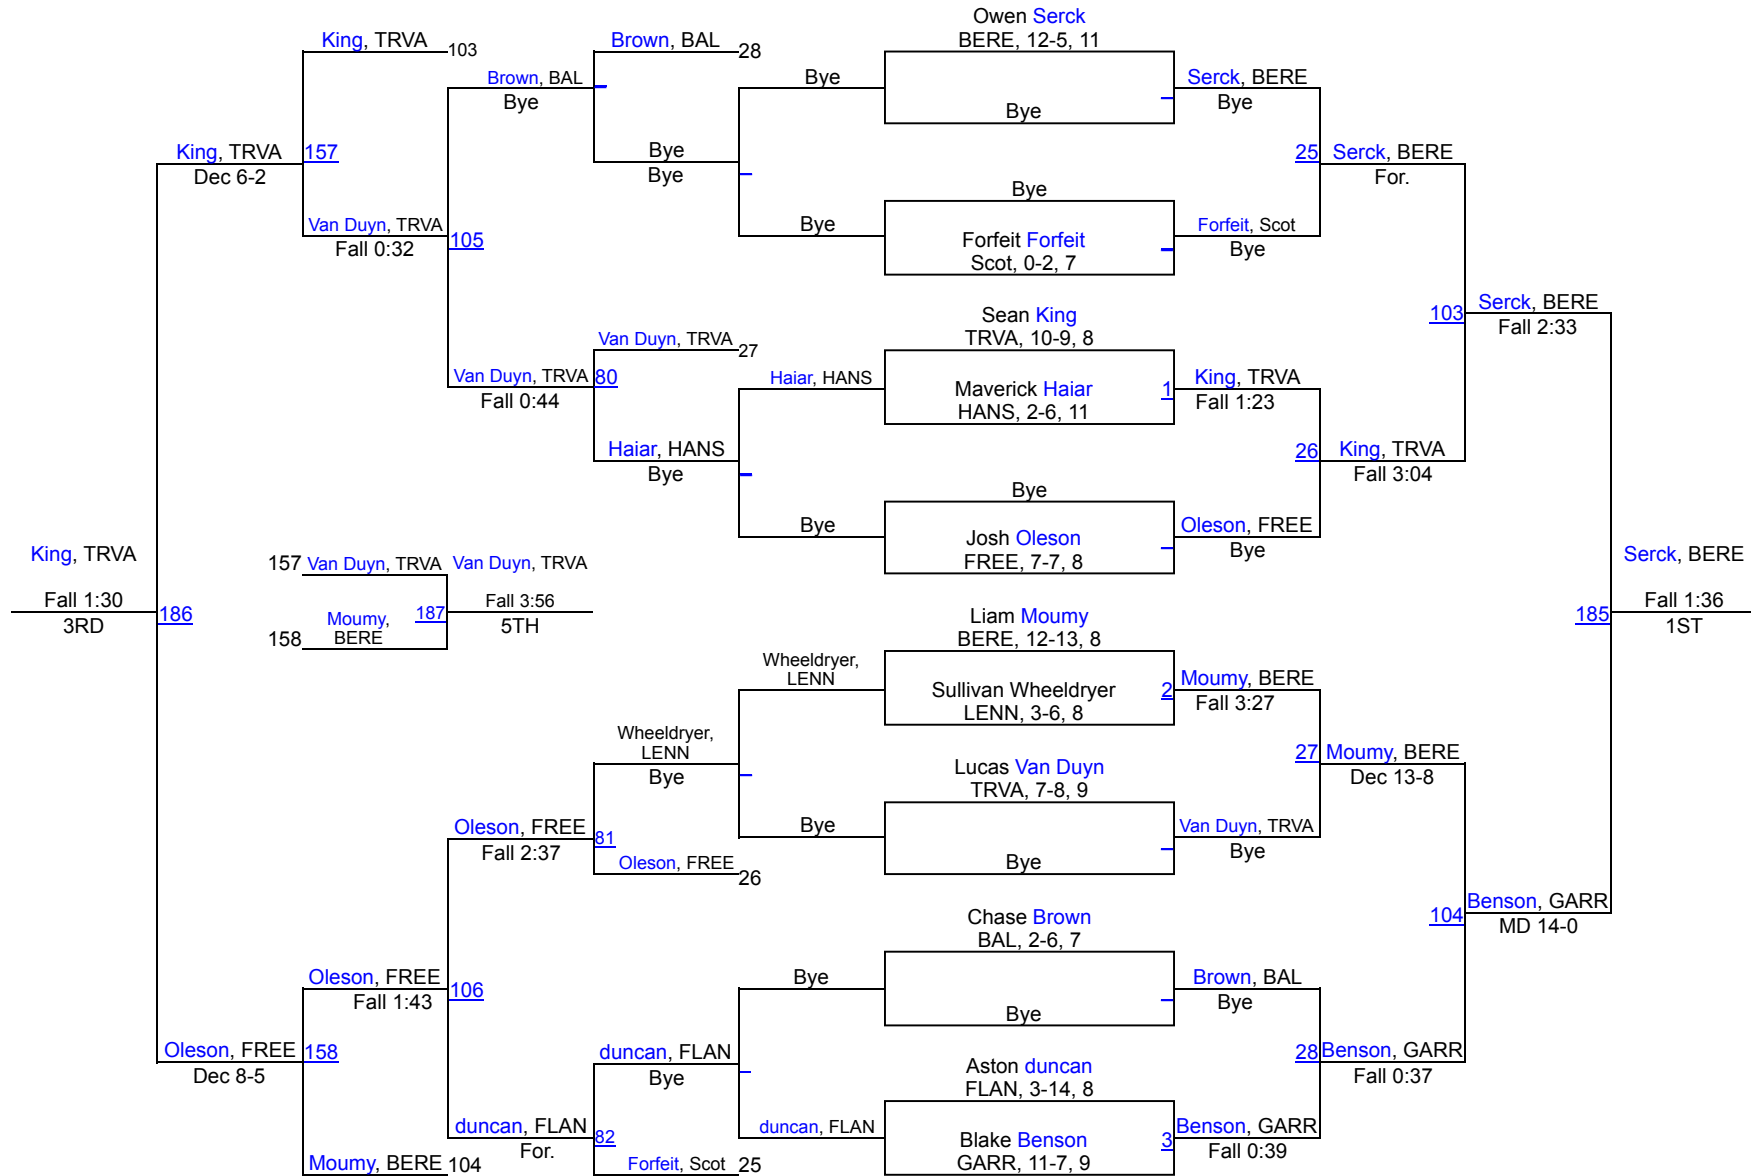

1 Tri-Valley	280
2 Groton Area	224.5
3 Beresford/Alcester-Hudson	187.5
4 Elk Point-Jefferson	166
5 Flandreau	162
6 Garretson	145
7 Lennox	132.5
8 Marion/Freeman	75
9 Chester Area	56
10 Baltic	16
11 Scotland	9
12 Hanson	6

Jesse James Invitational

106

Jesse James Invitational

113

Jesse James Invitational

120

Jesse James Invitational

126