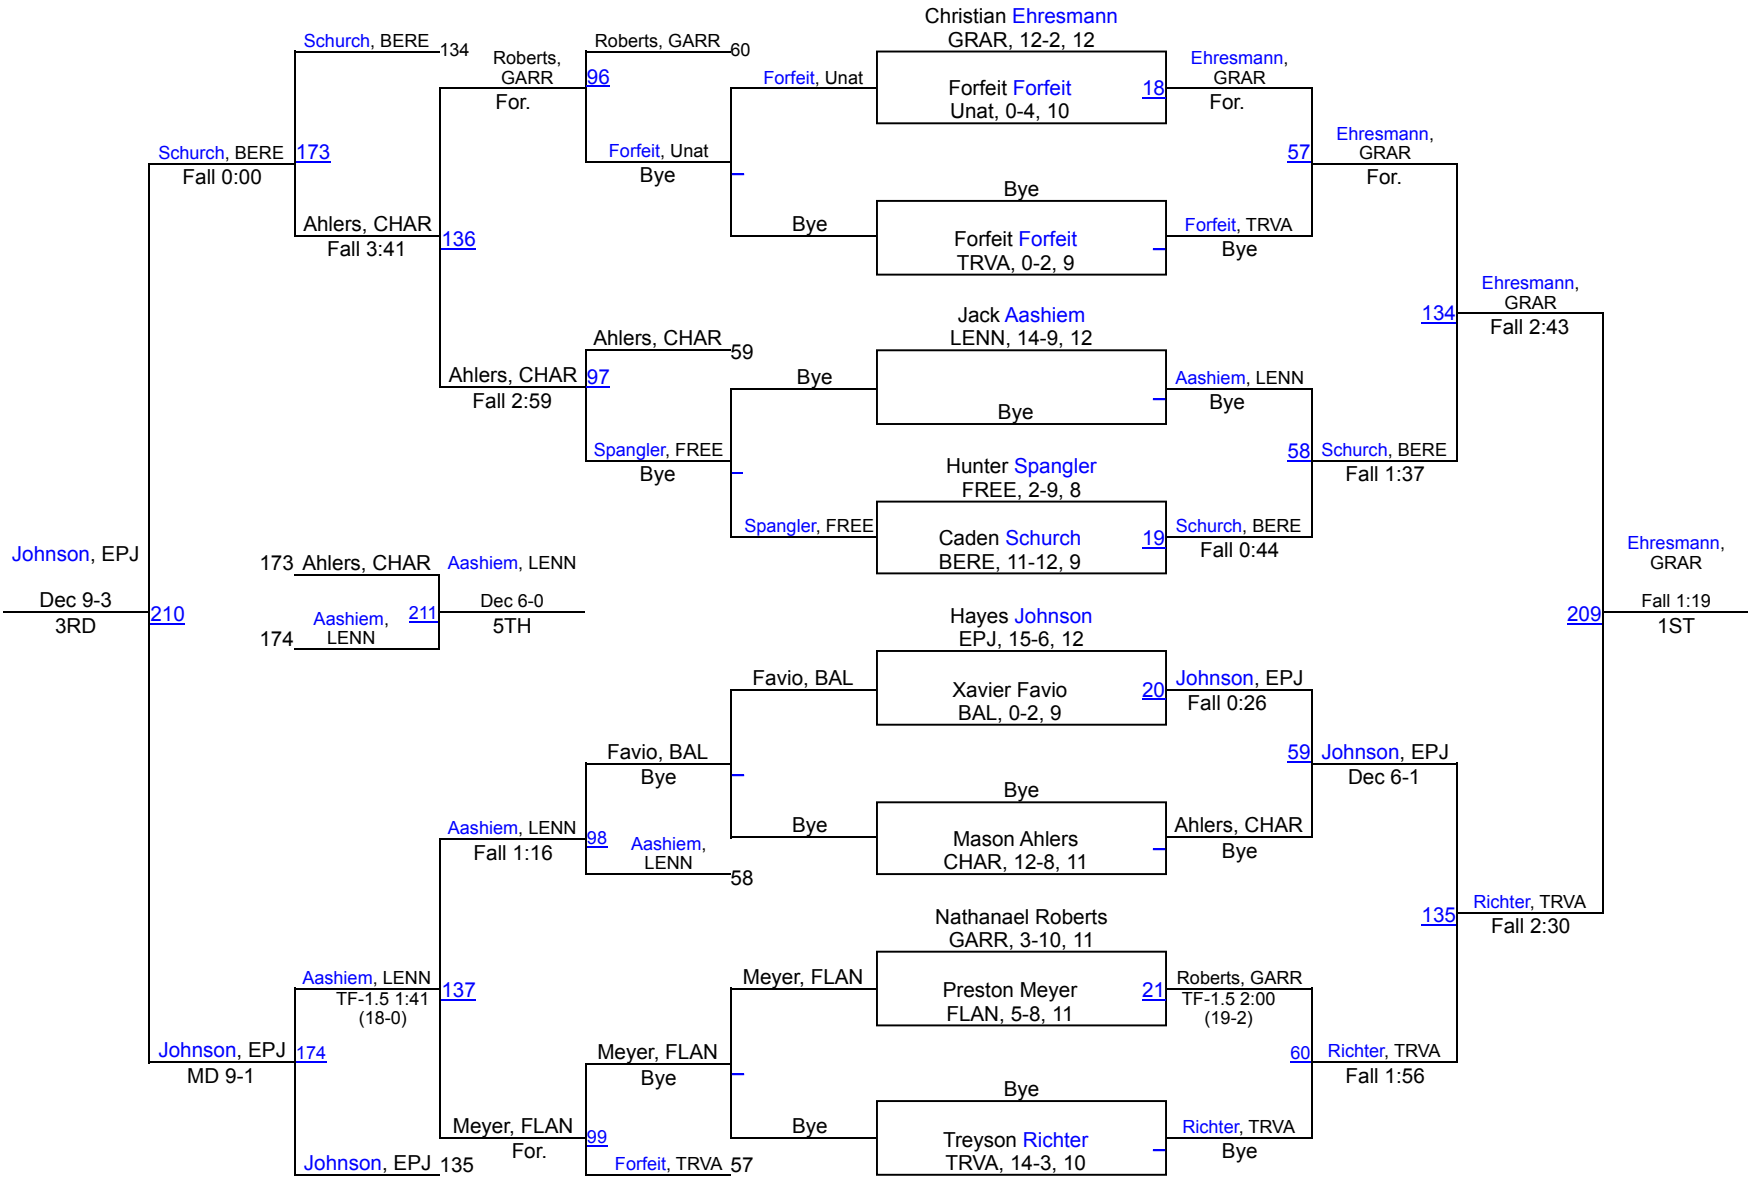

1 Tri-Valley	280
2 Groton Area	224.5
3 Beresford/Alcester-Hudson	187.5
4 Elk Point-Jefferson	166
5 Flandreau	162
6 Garretson	145
7 Lennox	132.5
8 Marion/Freeman	75
9 Chester Area	56
10 Baltic	16
11 Scotland	9
12 Hanson	6

Jesse James Invitational

106

Jesse James Invitational

113

Jesse James Invitational

120

Jesse James Invitational

126

Jesse James Invitational

132

Jesse James Invitational

138

Jesse James Invitational

144

Jesse James Invitational

150

Jesse James Invitational

Jesse James Invitational

165

Jesse James Invitational

175

Jesse James Invitational

190

Jesse James Invitational