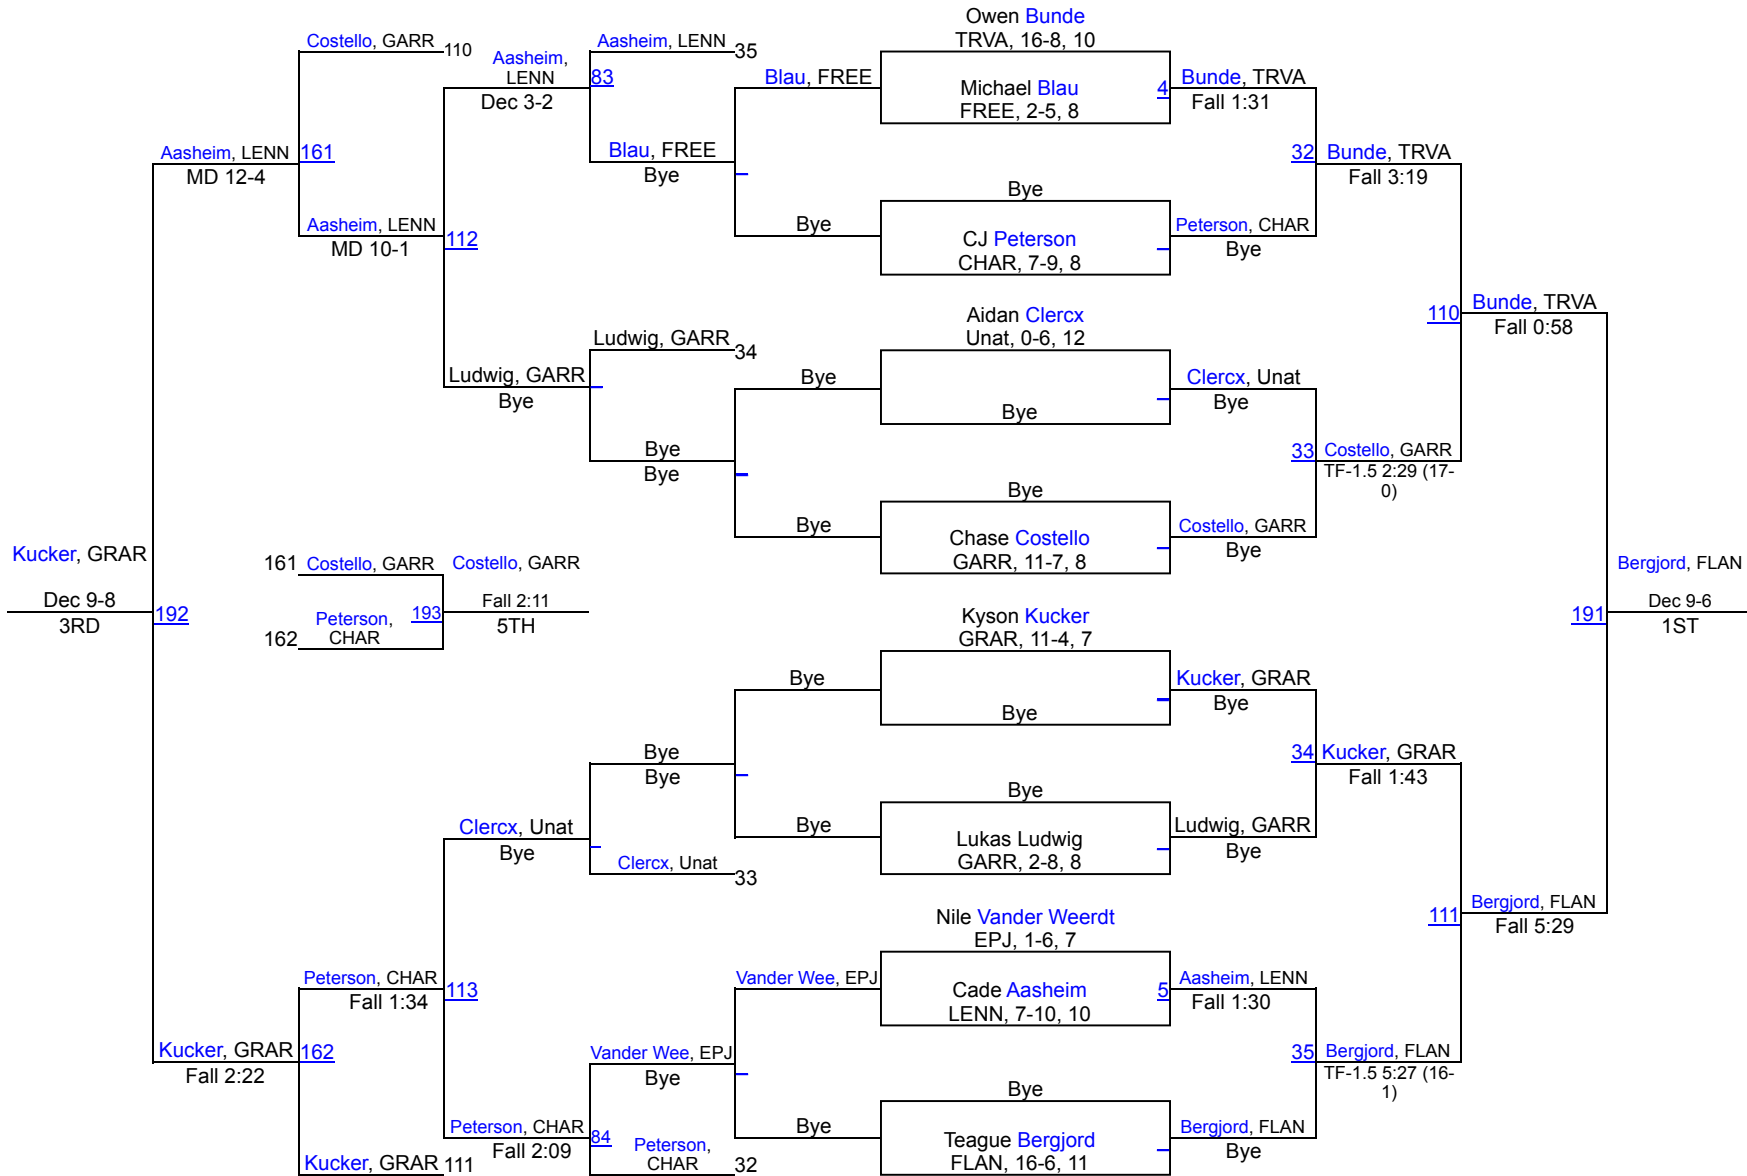

1 Tri-Valley	280
2 Groton Area	224.5
3 Beresford/Alcester-Hudson	187.5
4 Elk Point-Jefferson	166
5 Flandreau	162
6 Garretson	145
7 Lennox	132.5
8 Marion/Freeman	75
9 Chester Area	56
10 Baltic	16
11 Scotland	9
12 Hanson	6

Jesse James Invitational

106

Jesse James Invitational

113

Jesse James Invitational

120

Jesse James Invitational

126

Jesse James Invitational

132

Jesse James Invitational

138

Jesse James Invitational

144

Jesse James Invitational

150