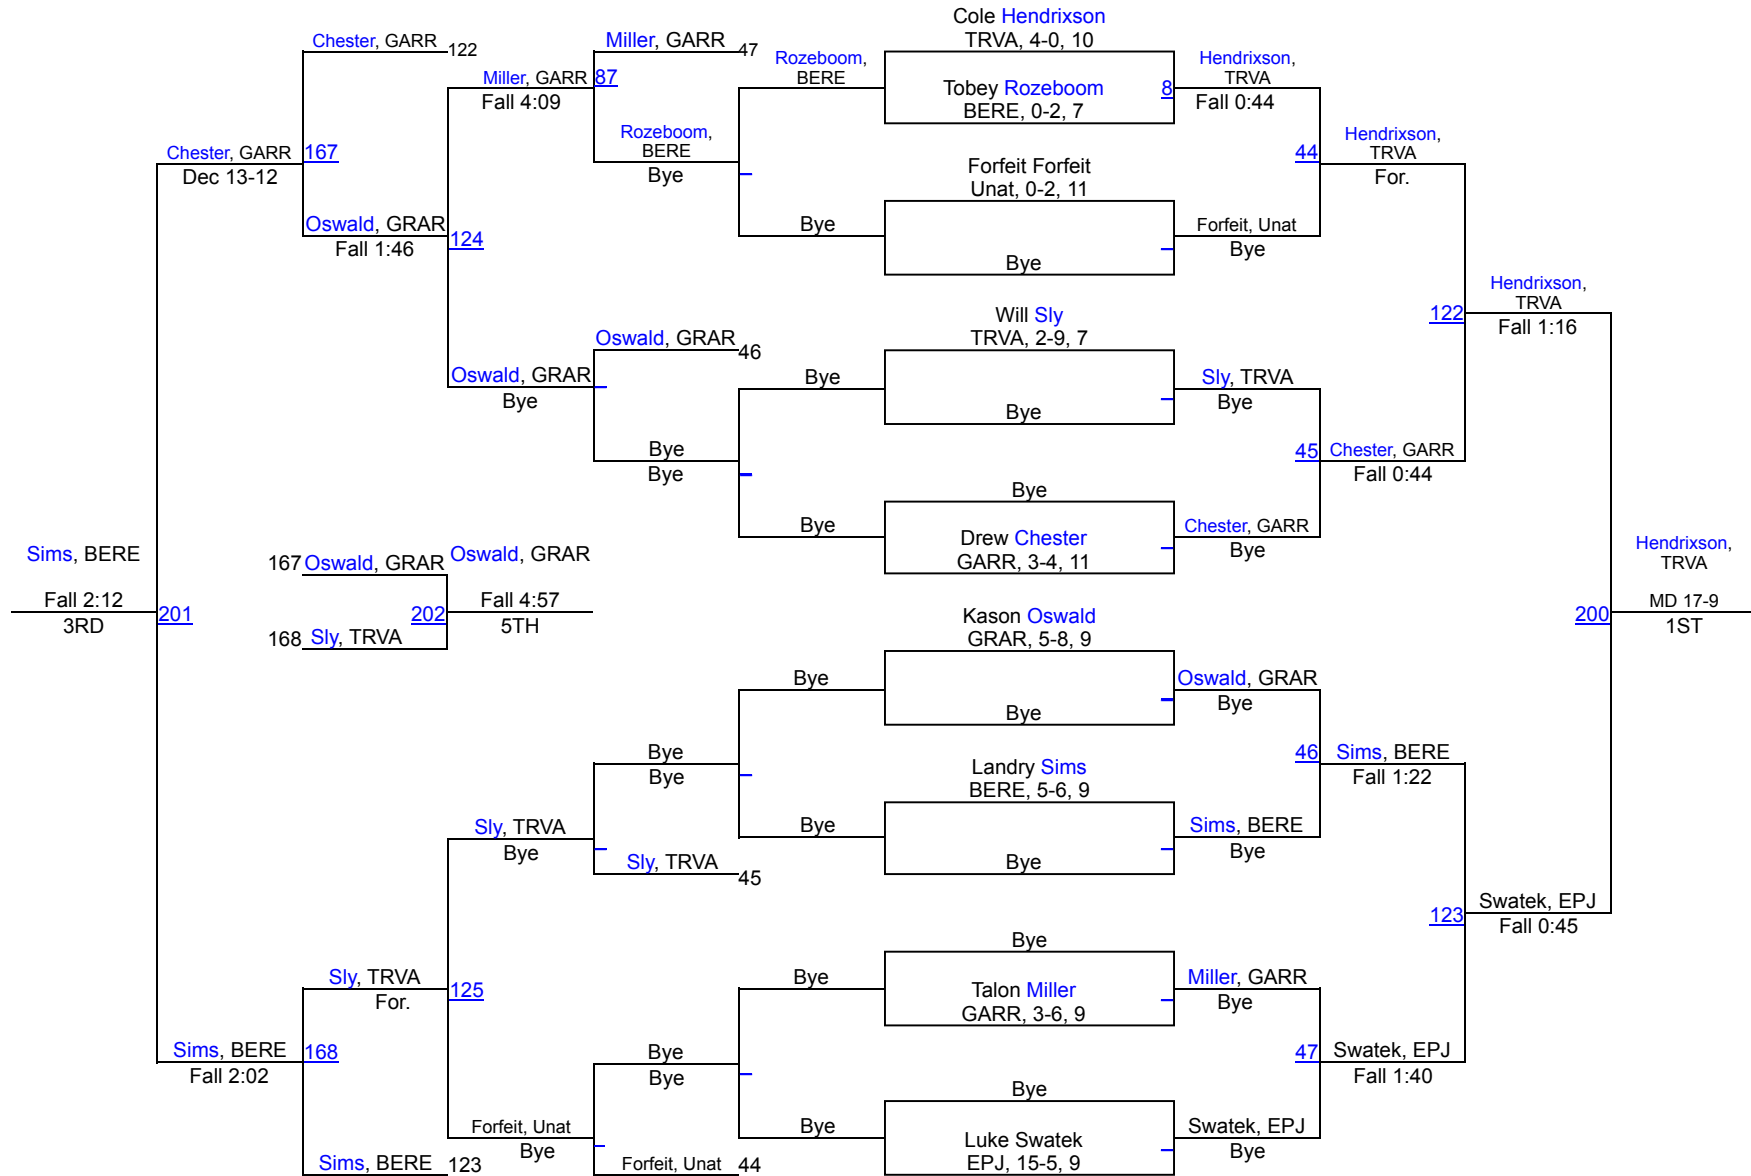

1 Tri-Valley	280
2 Groton Area	224.5
3 Beresford/Alcester-Hudson	187.5
4 Elk Point-Jefferson	166
5 Flandreau	162
6 Garretson	145
7 Lennox	132.5
8 Marion/Freeman	75
9 Chester Area	56
10 Baltic	16
11 Scotland	9
12 Hanson	6

Jesse James Invitational

106

Jesse James Invitational

113

Jesse James Invitational

120

Jesse James Invitational

126

Jesse James Invitational

132

Jesse James Invitational

138

Jesse James Invitational

144

Jesse James Invitational

150