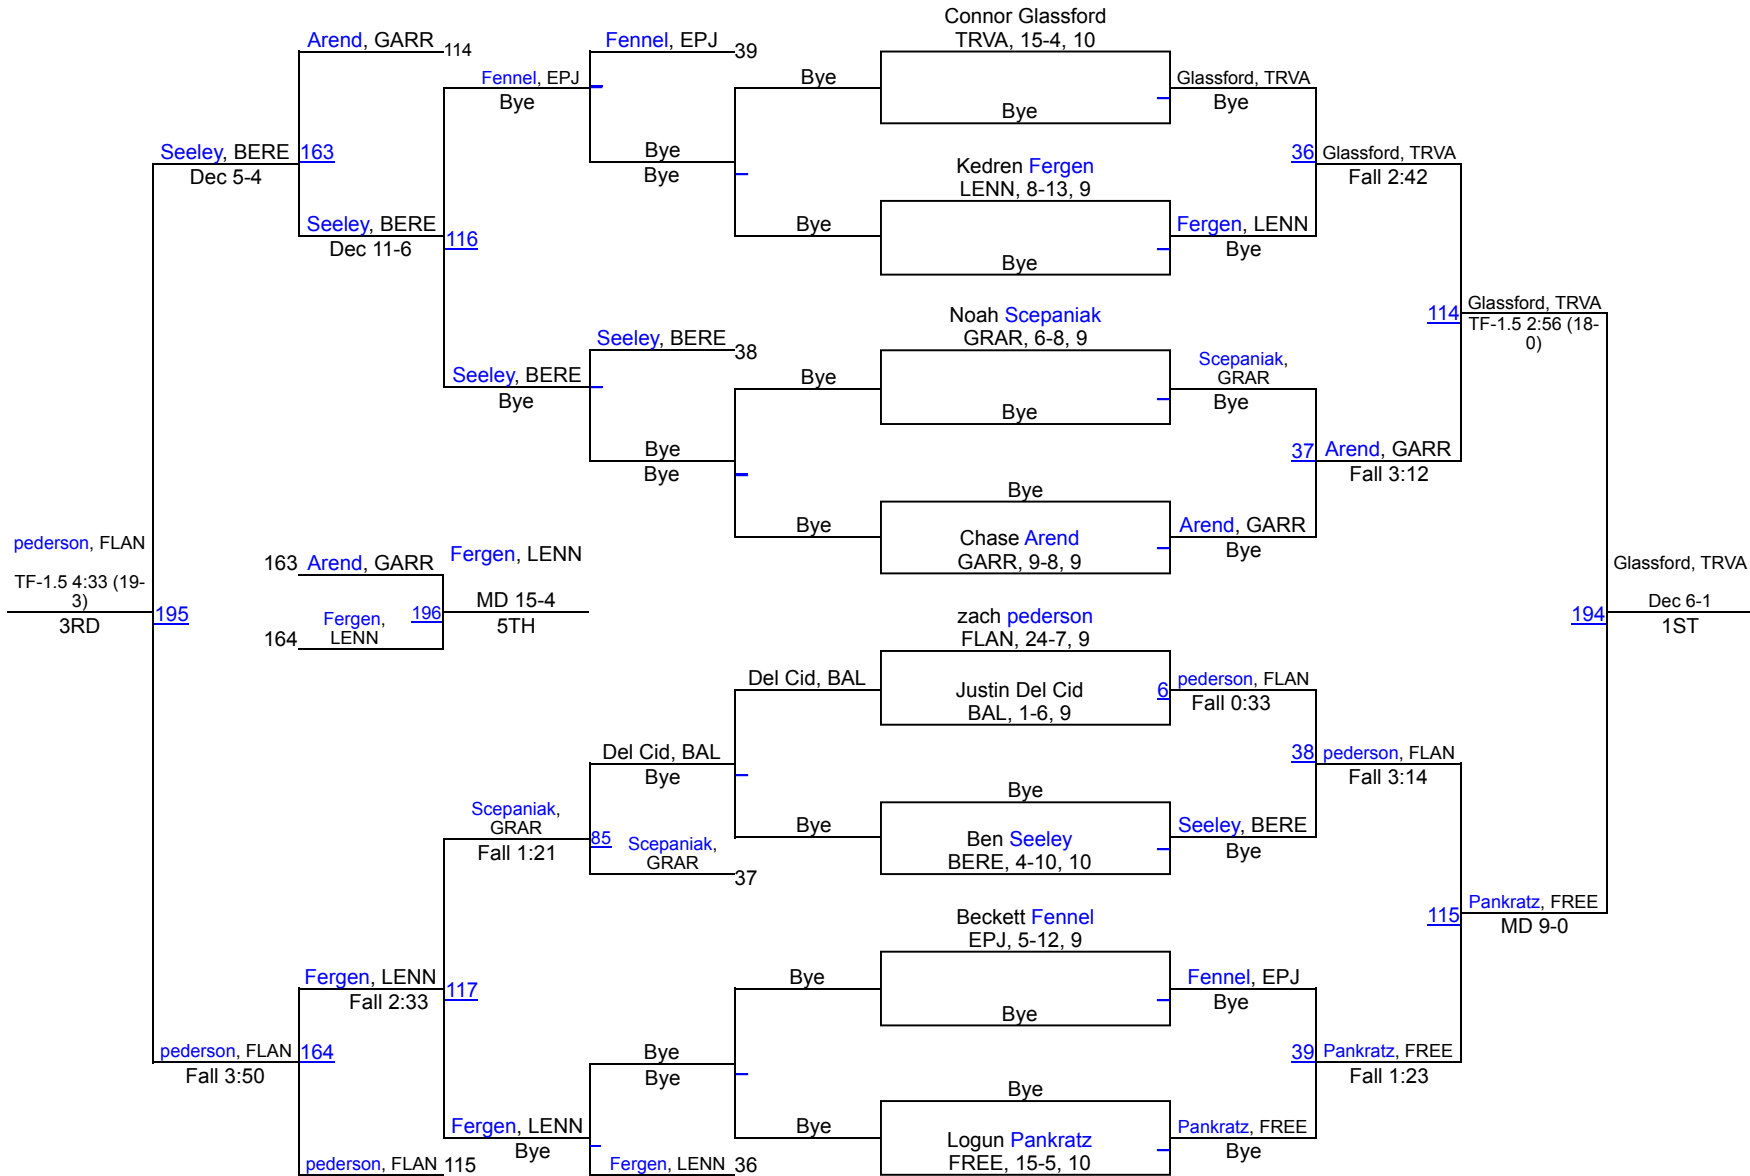

1 Tri-Valley	280
2 Groton Area	224.5
3 Beresford/Alcester-Hudson	187.5
4 Elk Point-Jefferson	166
5 Flandreau	162
6 Garretson	145
7 Lennox	132.5
8 Marion/Freeman	75
9 Chester Area	56
10 Baltic	16
11 Scotland	9
12 Hanson	6

Jesse James Invitational

106

Jesse James Invitational

113

Jesse James Invitational

120

Jesse James Invitational

126

Jesse James Invitational

132

Jesse James Invitational

138

Jesse James Invitational

144

Jesse James Invitational

150

Jesse James Invitational

Jesse James Invitational

165

Jesse James Invitational

175

Jesse James Invitational

190

Jesse James Invitational