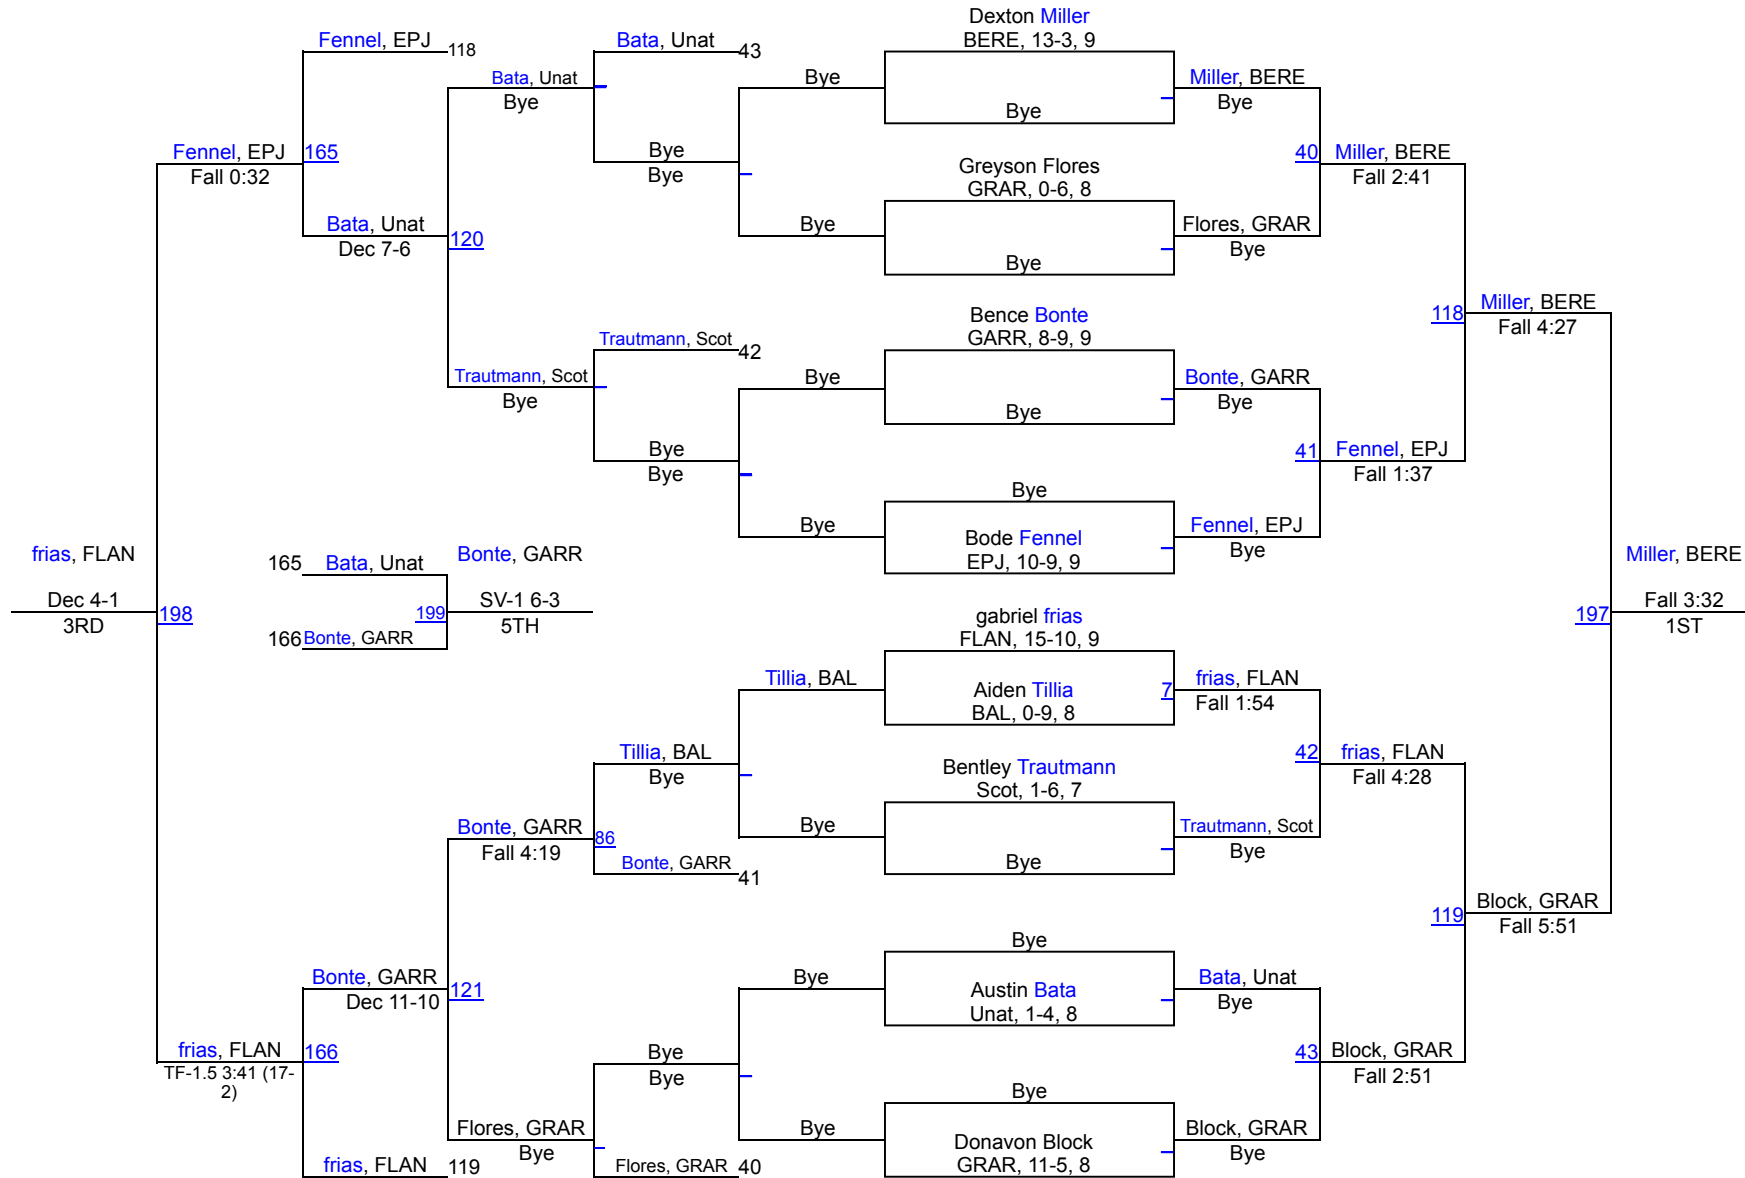

1 Tri-Valley	280
2 Groton Area	224.5
3 Beresford/Alcester-Hudson	187.5
4 Elk Point-Jefferson	166
5 Flandreau	162
6 Garretson	145
7 Lennox	132.5
8 Marion/Freeman	75
9 Chester Area	56
10 Baltic	16
11 Scotland	9
12 Hanson	6

Jesse James Invitational

106

Jesse James Invitational

113

Jesse James Invitational

120

Jesse James Invitational

126

Jesse James Invitational

132

Jesse James Invitational

138

Jesse James Invitational

144

Jesse James Invitational

150