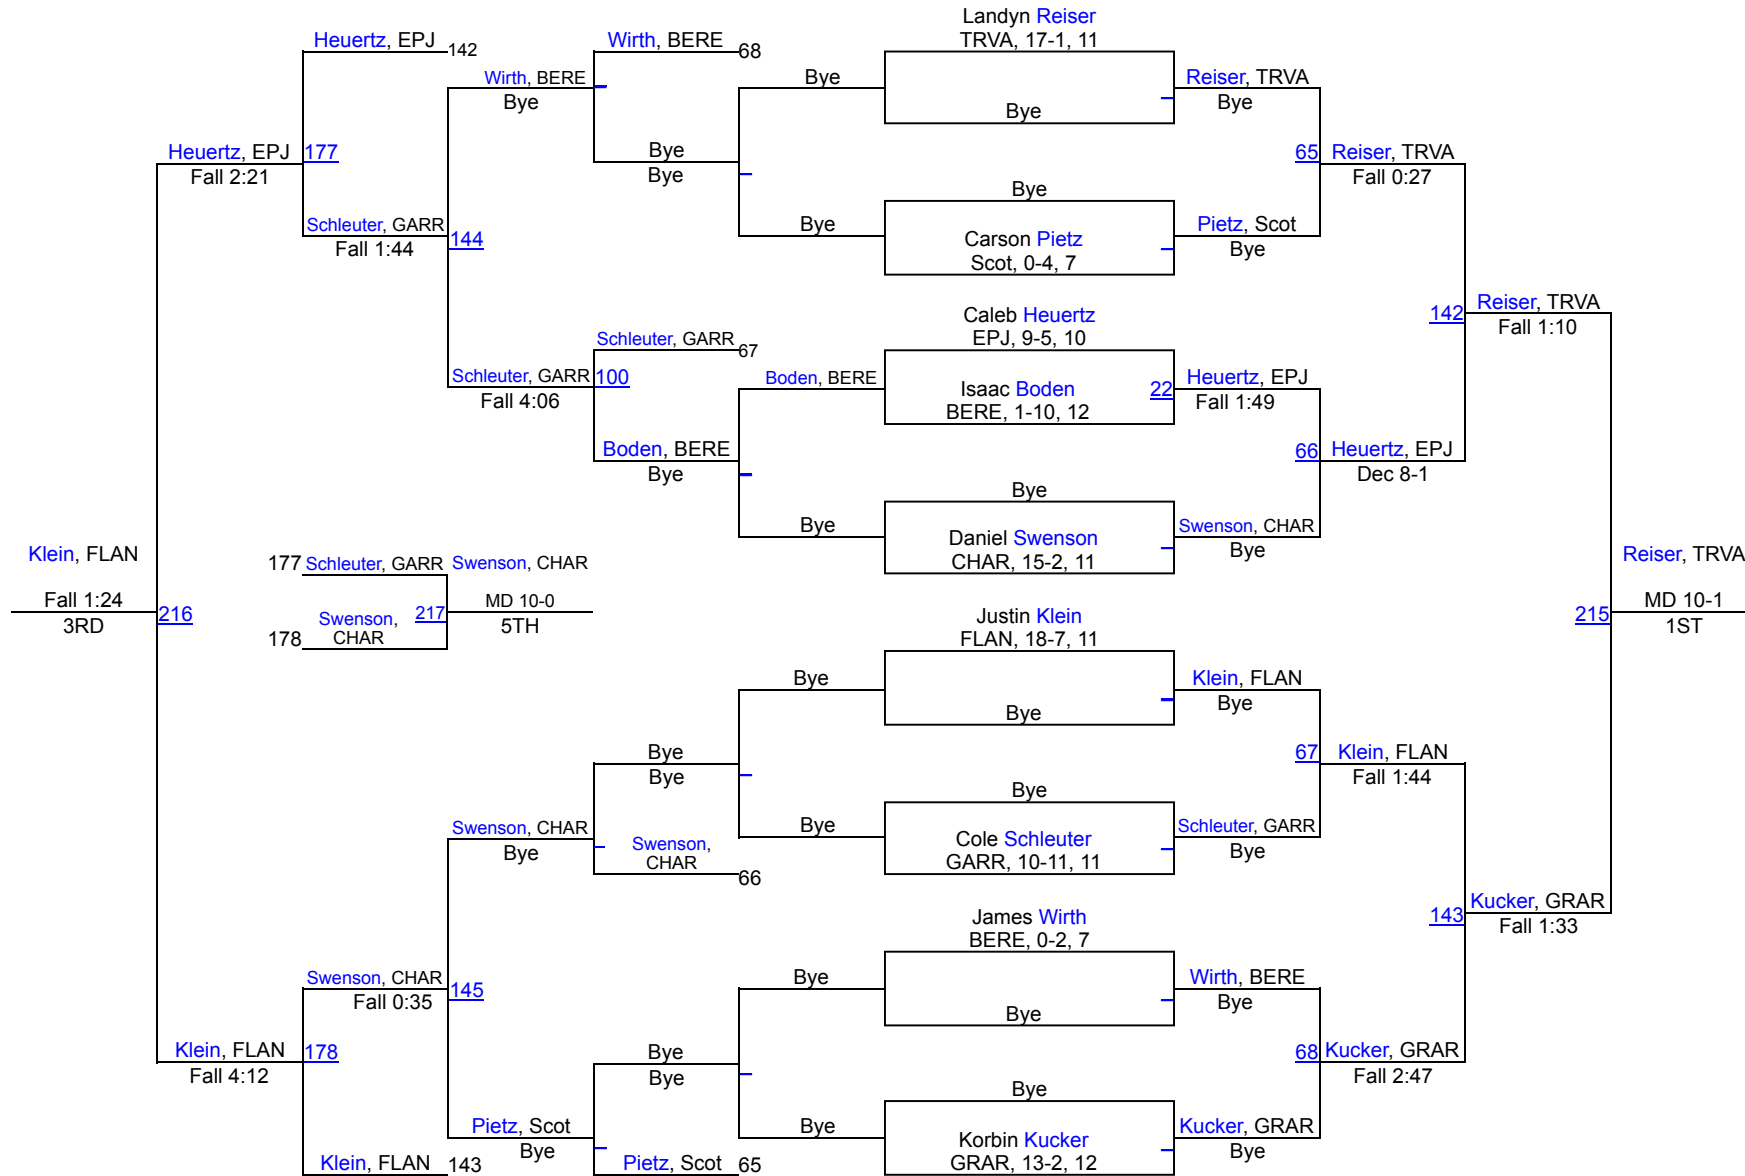

1 Tri-Valley	280
2 Groton Area	224.5
3 Beresford/Alcester-Hudson	187.5
4 Elk Point-Jefferson	166
5 Flandreau	162
6 Garretson	145
7 Lennox	132.5
8 Marion/Freeman	75
9 Chester Area	56
10 Baltic	16
11 Scotland	9
12 Hanson	6

Jesse James Invitational

132

Jesse James Invitational

138

Jesse James Invitational

144

Jesse James Invitational

150

Jesse James Invitational

Jesse James Invitational

165

Jesse James Invitational

175

Jesse James Invitational

190

Jesse James Invitational

215

Jesse James Invitational

285