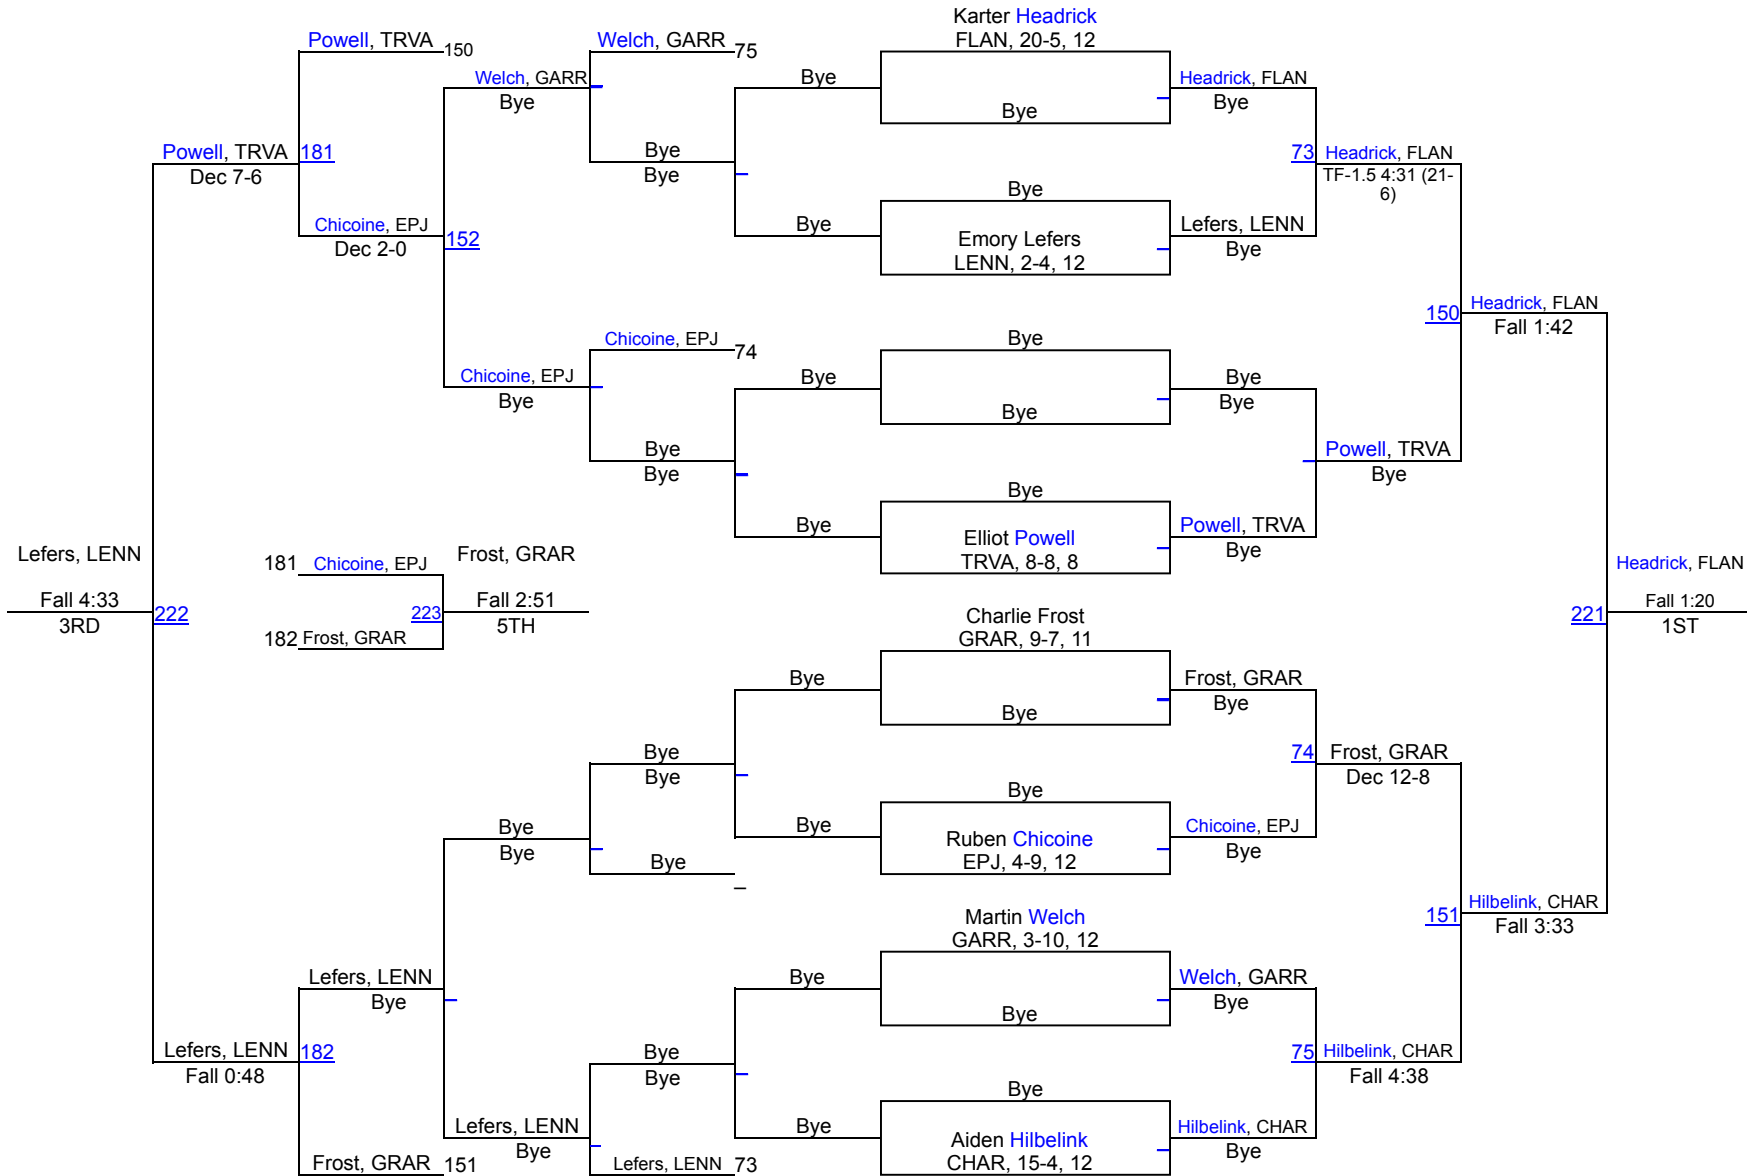

1 Tri-Valley	280
2 Groton Area	224.5
3 Beresford/Alcester-Hudson	187.5
4 Elk Point-Jefferson	166
5 Flandreau	162
6 Garretson	145
7 Lennox	132.5
8 Marion/Freeman	75
9 Chester Area	56
10 Baltic	16
11 Scotland	9
12 Hanson	6

Jesse James Invitational

132

Jesse James Invitational

138

Jesse James Invitational

144

Jesse James Invitational

150

Jesse James Invitational

Jesse James Invitational

165

Jesse James Invitational

175

Jesse James Invitational

190

Jesse James Invitational

215

Jesse James Invitational

285