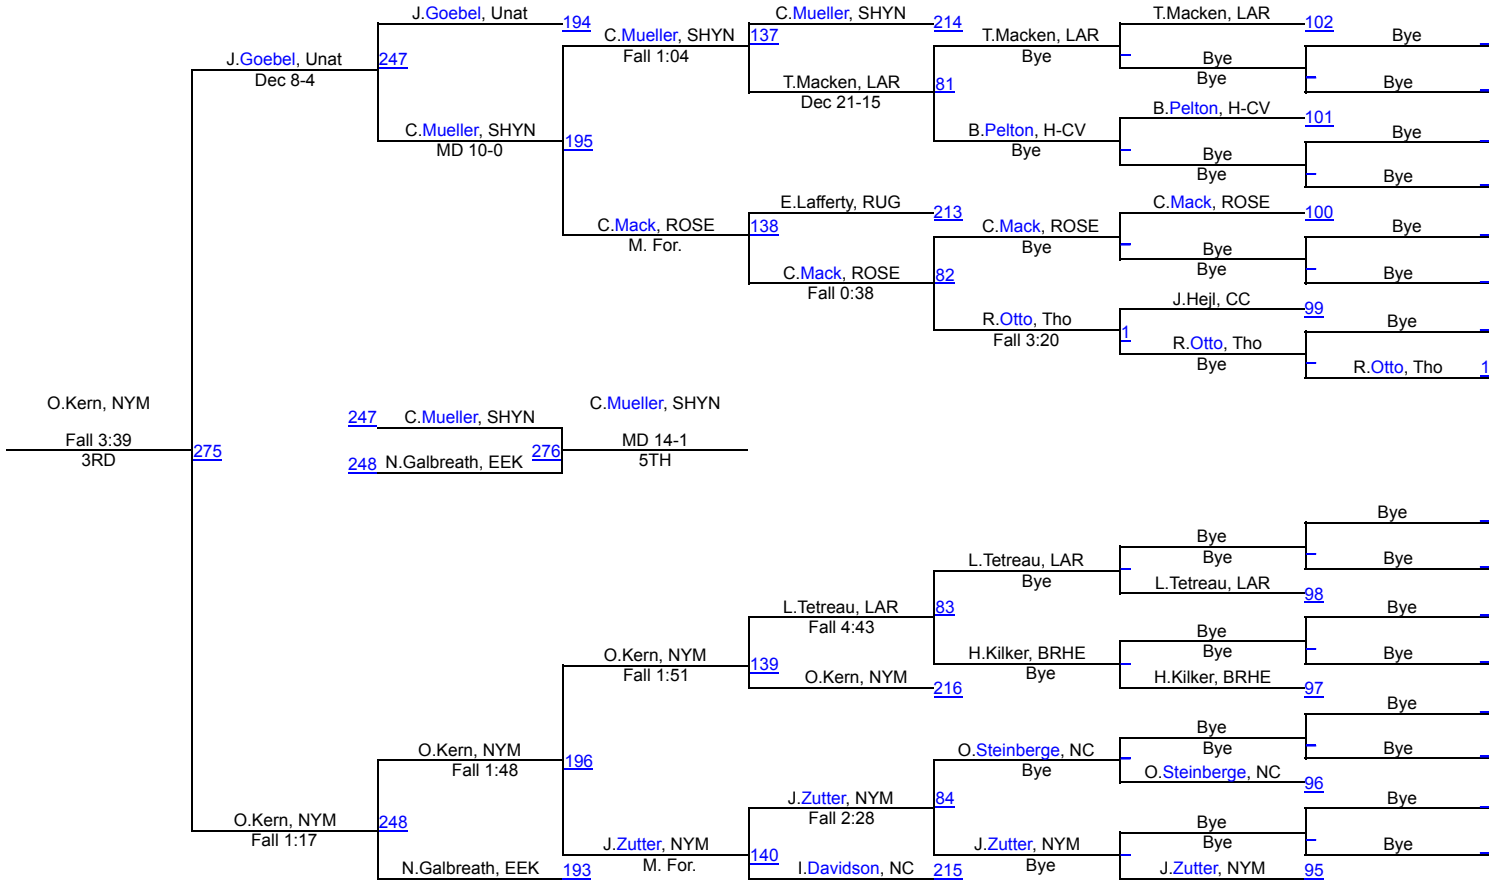

1	South Border	197.5
2	Lisbon	195.5
3	Oakes	151
4	Frazee	126.5
5	Kindred	123.5
6	LaMoure	109.5
7	Ellendale-Edgeley-Kulm	106.5
8	Northern Lights	105.5
9	New York Mills	104.5
10	Pembina County North	101
11	Napoleon	98.5
12	Deslacs-Burlington	91.5
13	Carrington	89
13	Harvey-Wells County	89
15	Hillsboro-Central Valley	86.5
16	Britton-Hecla	84
17	Central Cass	83
18	Bishop Ryan	78
19	Roseau	36.5
20	Sheyenne JV	36
21	May-Port-CG	24
22	Grafton	21.5
23	Larimore	21
24	Northwood	18
24	Webster Area	18
26	Northern Cass	15
27	Rugby	11.5
28	Thompson	7

2025 Central Cass Lettermen's

107 B

(1) Nolan Galbreath - 8th (7-10)-Ellendale-Edgeley-Kulm

2025 Central Cass Lettermen's

114