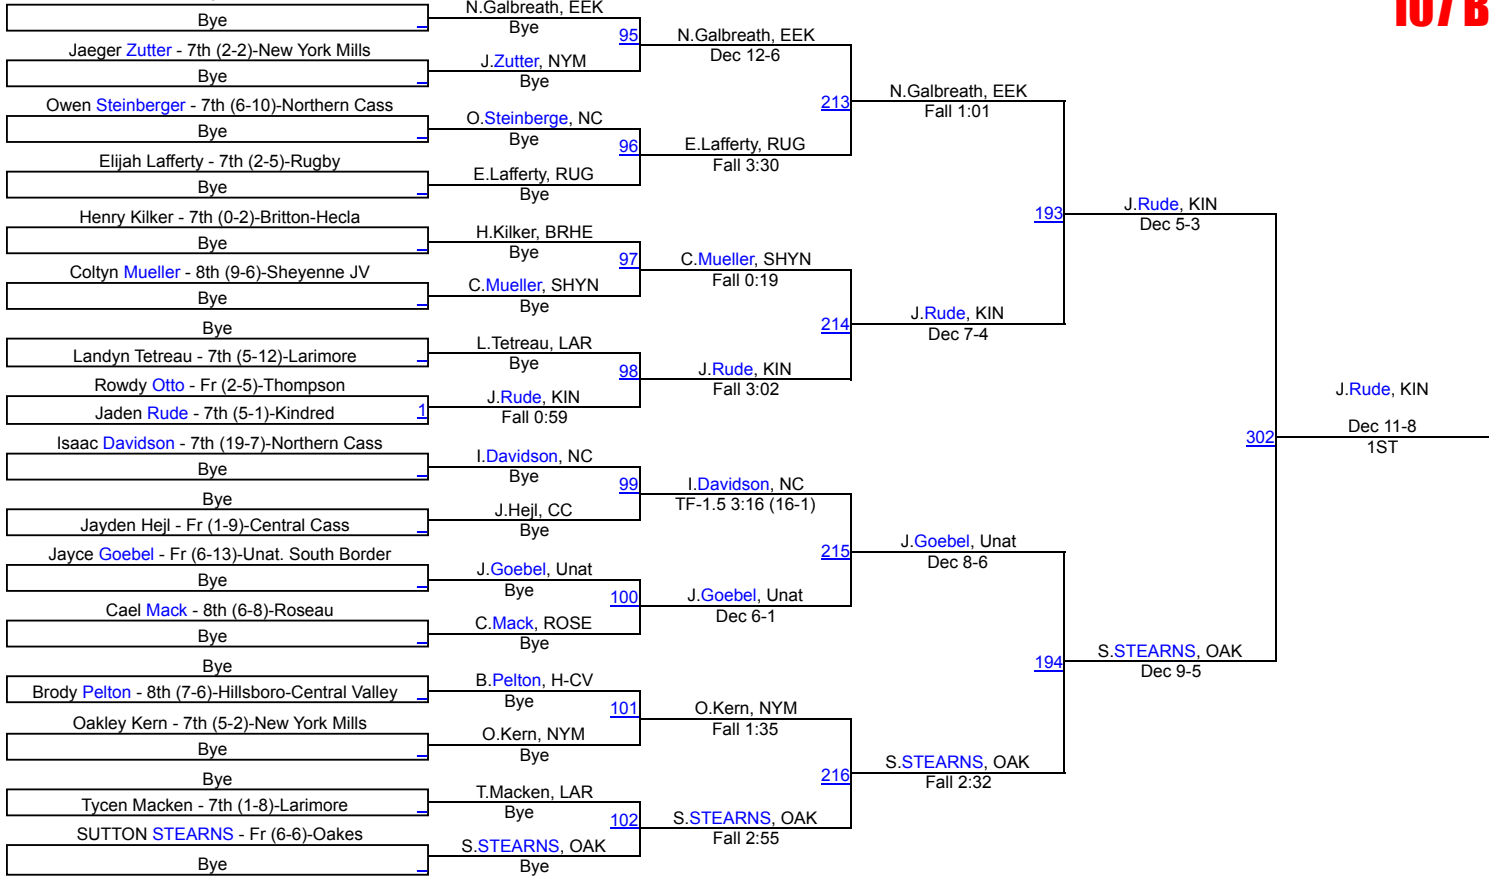

1	South Border	197.5
2	Lisbon	195.5
3	Oakes	151
4	Frazee	126.5
5	Kindred	123.5
6	LaMoure	109.5
7	Ellendale-Edgeley-Kulm	106.5
8	Northern Lights	105.5
9	New York Mills	104.5
10	Pembina County North	101
11	Napoleon	98.5
12	Deslacs-Burlington	91.5
13	Carrington	89
13	Harvey-Wells County	89
15	Hillsboro-Central Valley	86.5
16	Britton-Hecla	84
17	Central Cass	83
18	Bishop Ryan	78
19	Roseau	36.5
20	Sheyenne JV	36
21	May-Port-CG	24
22	Grafton	21.5
23	Larimore	21
24	Northwood	18
24	Webster Area	18
26	Northern Cass	15
27	Rugby	11.5
28	Thompson	7

2025 Central Cass Lettermen's

107 B

(1) Nolan Galbreath - 8th (7-10)-Ellendale-Edgeley-Kulm

2025 Central Cass Lettermen's

114