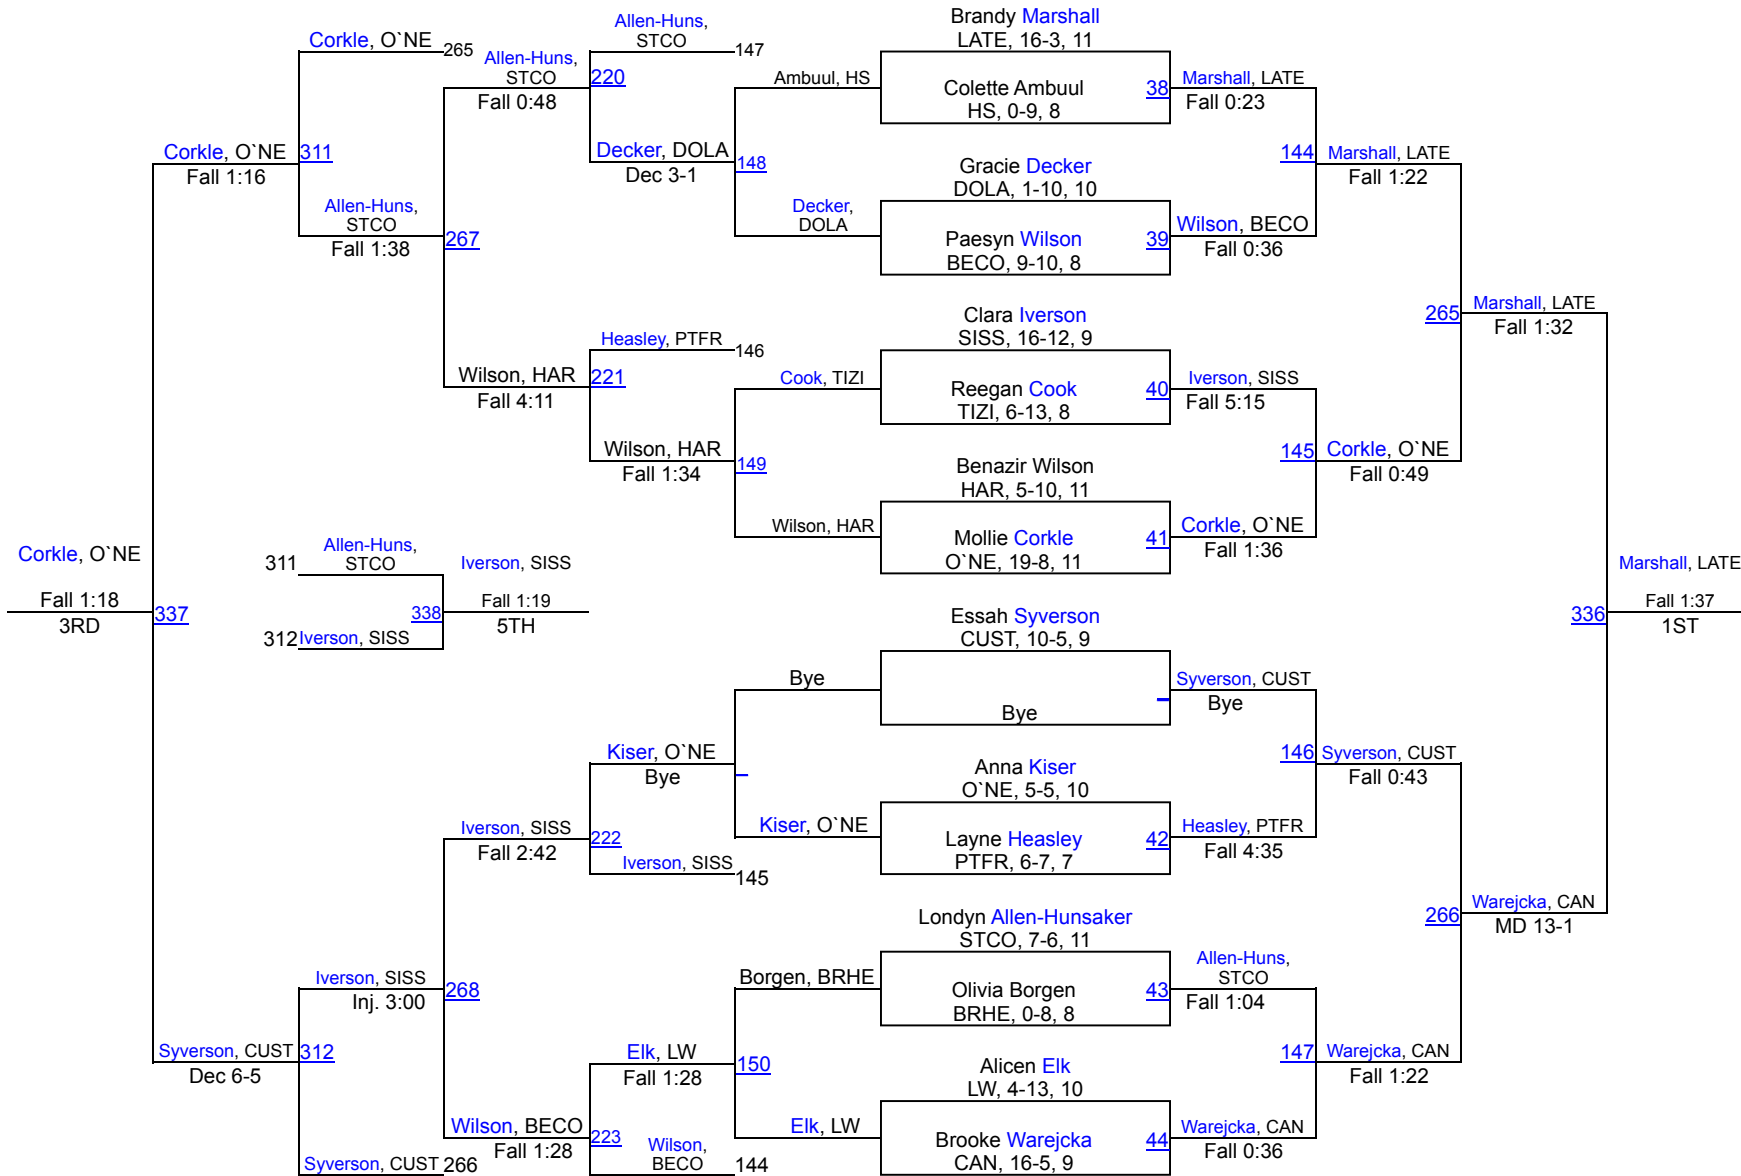

1	Pierre T.F. Riggs	205
2	Canton	184
3	Harrisburg	126
4	Custer	113.5
5	Bon Homme/Scotland/Avon	112.5
6	Lakota Tech	104
7	Lead-Deadwood	66
8	Viborg-Hurley/Irene-Wakonda	62
9	Bennett County	55
10	Stanley County	54
11	Sisseton	46.5
12	Brookings	41
12	Sully Buttes	41
14	Kingsbury County	40
15	Doland	38
15	Tea Area	38
17	Hot Springs	34
18	O'Neill	33
19	Mahpiya Luta	31
20	Sioux Valley	29.5
21	Todd County	27
22	Groton Area	26.5
23	Kimball/White Lake/Platte - Geddes	24
24	McCook Central/Montrose	23
25	St. Thomas More	20
26	Hill City	16
27	Pine Ridge	12
28	Burke/Gregory	8.5
29	Mobridge-Pollock	5
30	Faith	4
31	Britton-Hecla	3
31	Little Wound	3
31	Lyman	3
34	Tiospa Zina	0

2025 Mid Dakota Bride of the Monster

100

2025 Mid Dakota Bride of the Monster

107

2025 Mid Dakota Bride of the Monster

138

2025 Mid Dakota Bride of the Monster

165

2025 Mid Dakota Bride of the Monster

185