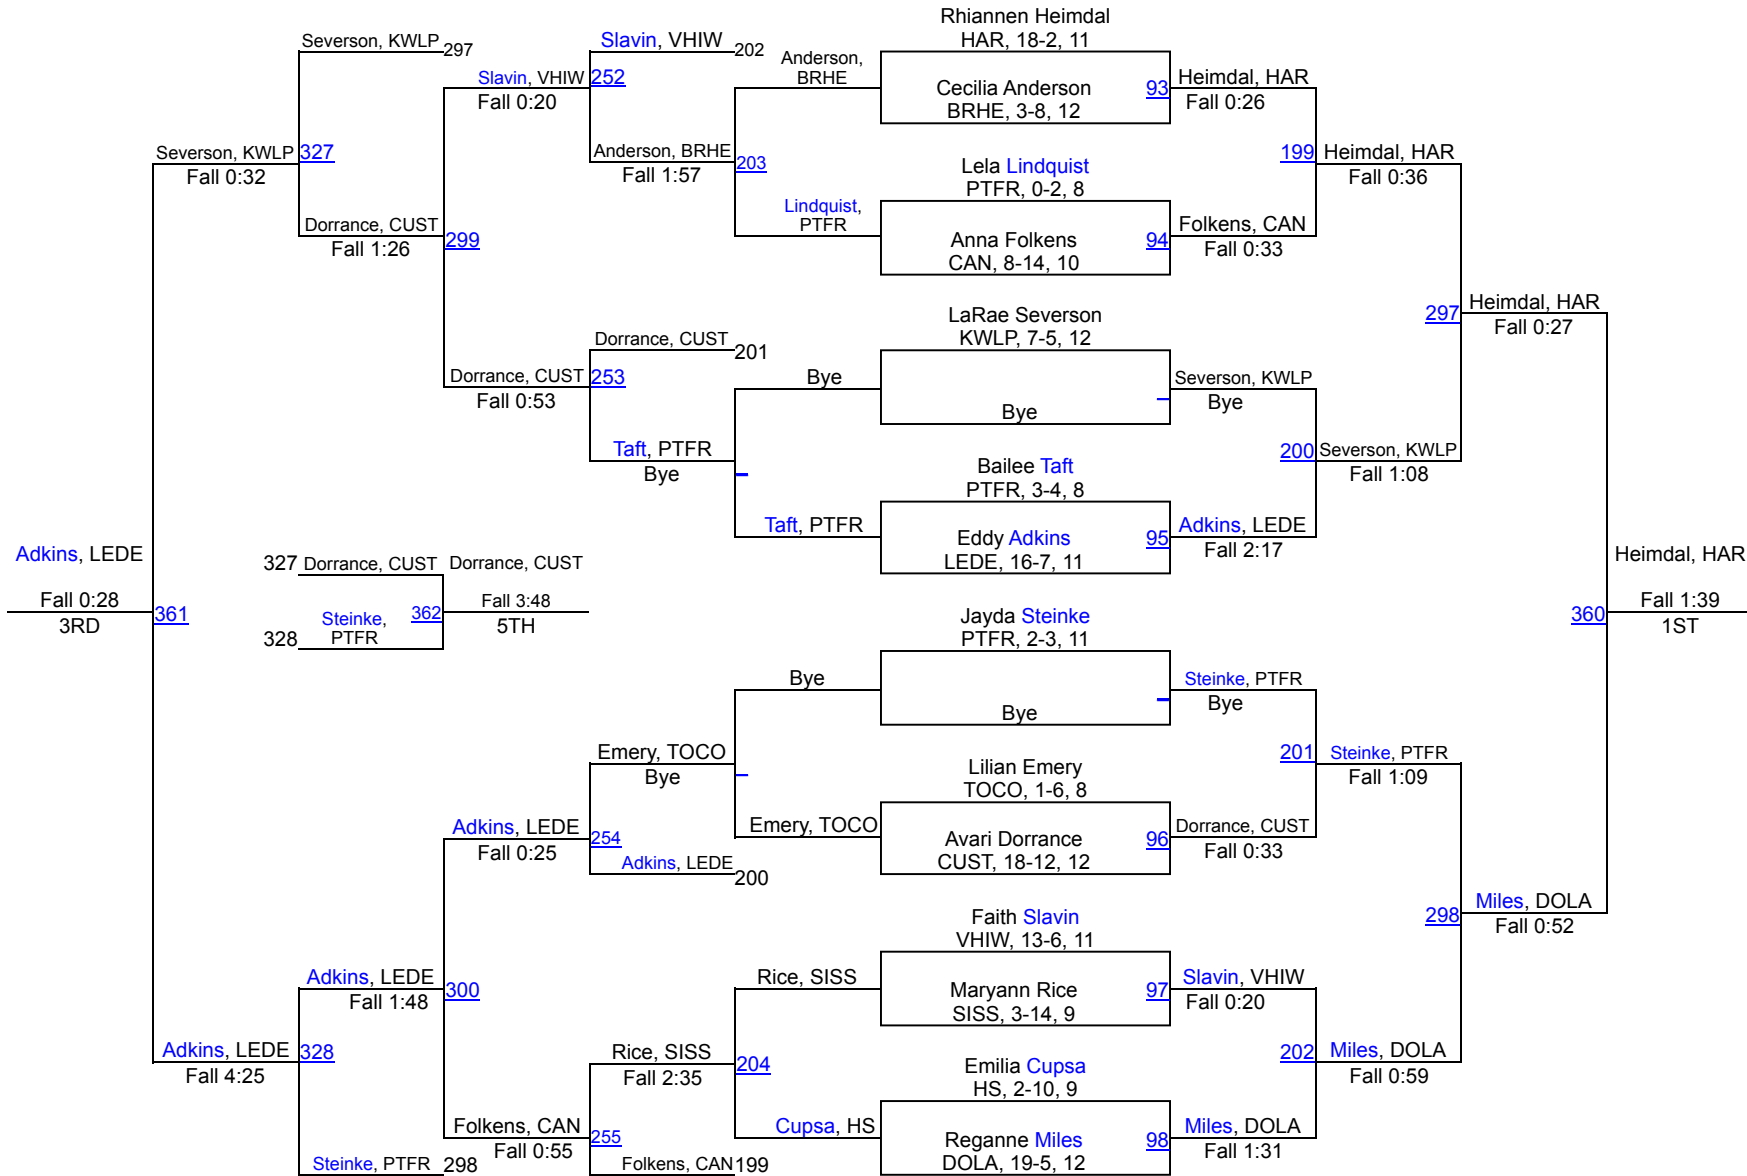

1	Pierre T.F. Riggs	205
2	Canton	184
3	Harrisburg	126
4	Custer	113.5
5	Bon Homme/Scotland/Avon	112.5
6	Lakota Tech	104
7	Lead-Deadwood	66
8	Viborg-Hurley/Irene-Wakonda	62
9	Bennett County	55
10	Stanley County	54
11	Sisseton	46.5
12	Brookings	41
12	Sully Buttes	41
14	Kingsbury County	40
15	Doland	38
15	Tea Area	38
17	Hot Springs	34
18	O'Neill	33
19	Mahpiya Luta	31
20	Sioux Valley	29.5
21	Todd County	27
22	Groton Area	26.5
23	Kimball/White Lake/Platte - Geddes	24
24	McCook Central/Montrose	23
25	St. Thomas More	20
26	Hill City	16
27	Pine Ridge	12
28	Burke/Gregory	8.5
29	Mobridge-Pollock	5
30	Faith	4
31	Britton-Hecla	3
31	Little Wound	3
31	Lyman	3
34	Tiospa Zina	0

2025 Mid Dakota Bride of the Monster

100

2025 Mid Dakota Bride of the Monster

107

2025 Mid Dakota Bride of the Monster

138

2025 Mid Dakota Bride of the Monster

165

2025 Mid Dakota Bride of the Monster

185