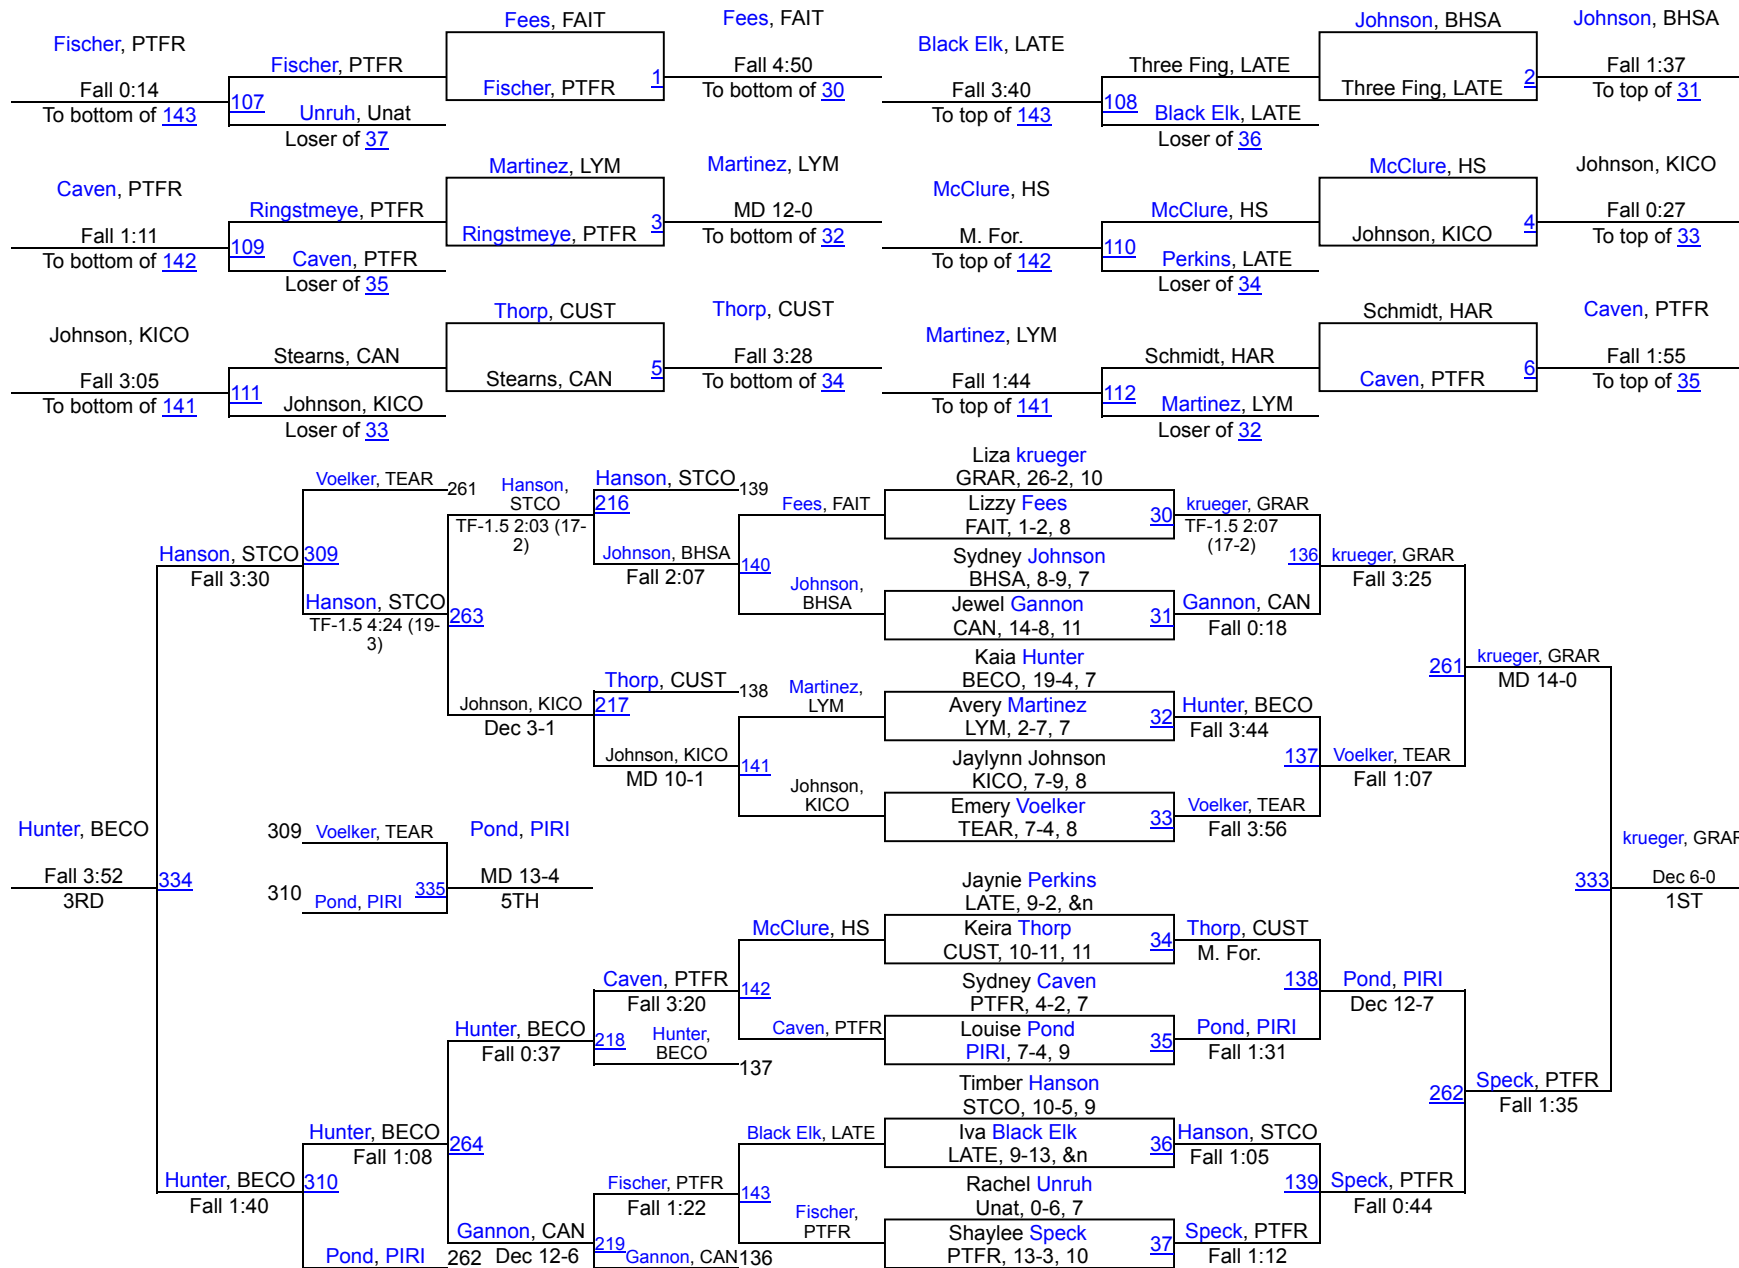

1	Pierre T.F. Riggs	205
2	Canton	184
3	Harrisburg	126
4	Custer	113.5
5	Bon Homme/Scotland/Avon	112.5
6	Lakota Tech	104
7	Lead-Deadwood	66
8	Viborg-Hurley/Irene-Wakonda	62
9	Bennett County	55
10	Stanley County	54
11	Sisseton	46.5
12	Brookings	41
12	Sully Buttes	41
14	Kingsbury County	40
15	Doland	38
15	Tea Area	38
17	Hot Springs	34
18	O'Neill	33
19	Mahpiya Luta	31
20	Sioux Valley	29.5
21	Todd County	27
22	Groton Area	26.5
23	Kimball/White Lake/Platte - Geddes	24
24	McCook Central/Montrose	23
25	St. Thomas More	20
26	Hill City	16
27	Pine Ridge	12
28	Burke/Gregory	8.5
29	Mobridge-Pollock	5
30	Faith	4
31	Britton-Hecla	3
31	Little Wound	3
31	Lyman	3
34	Tiospa Zina	0

2025 Mid Dakota Bride of the Monster

100

2025 Mid Dakota Bride of the Monster

107

2025 Mid Dakota Bride of the Monster

138

2025 Mid Dakota Bride of the Monster

165

2025 Mid Dakota Bride of the Monster

185