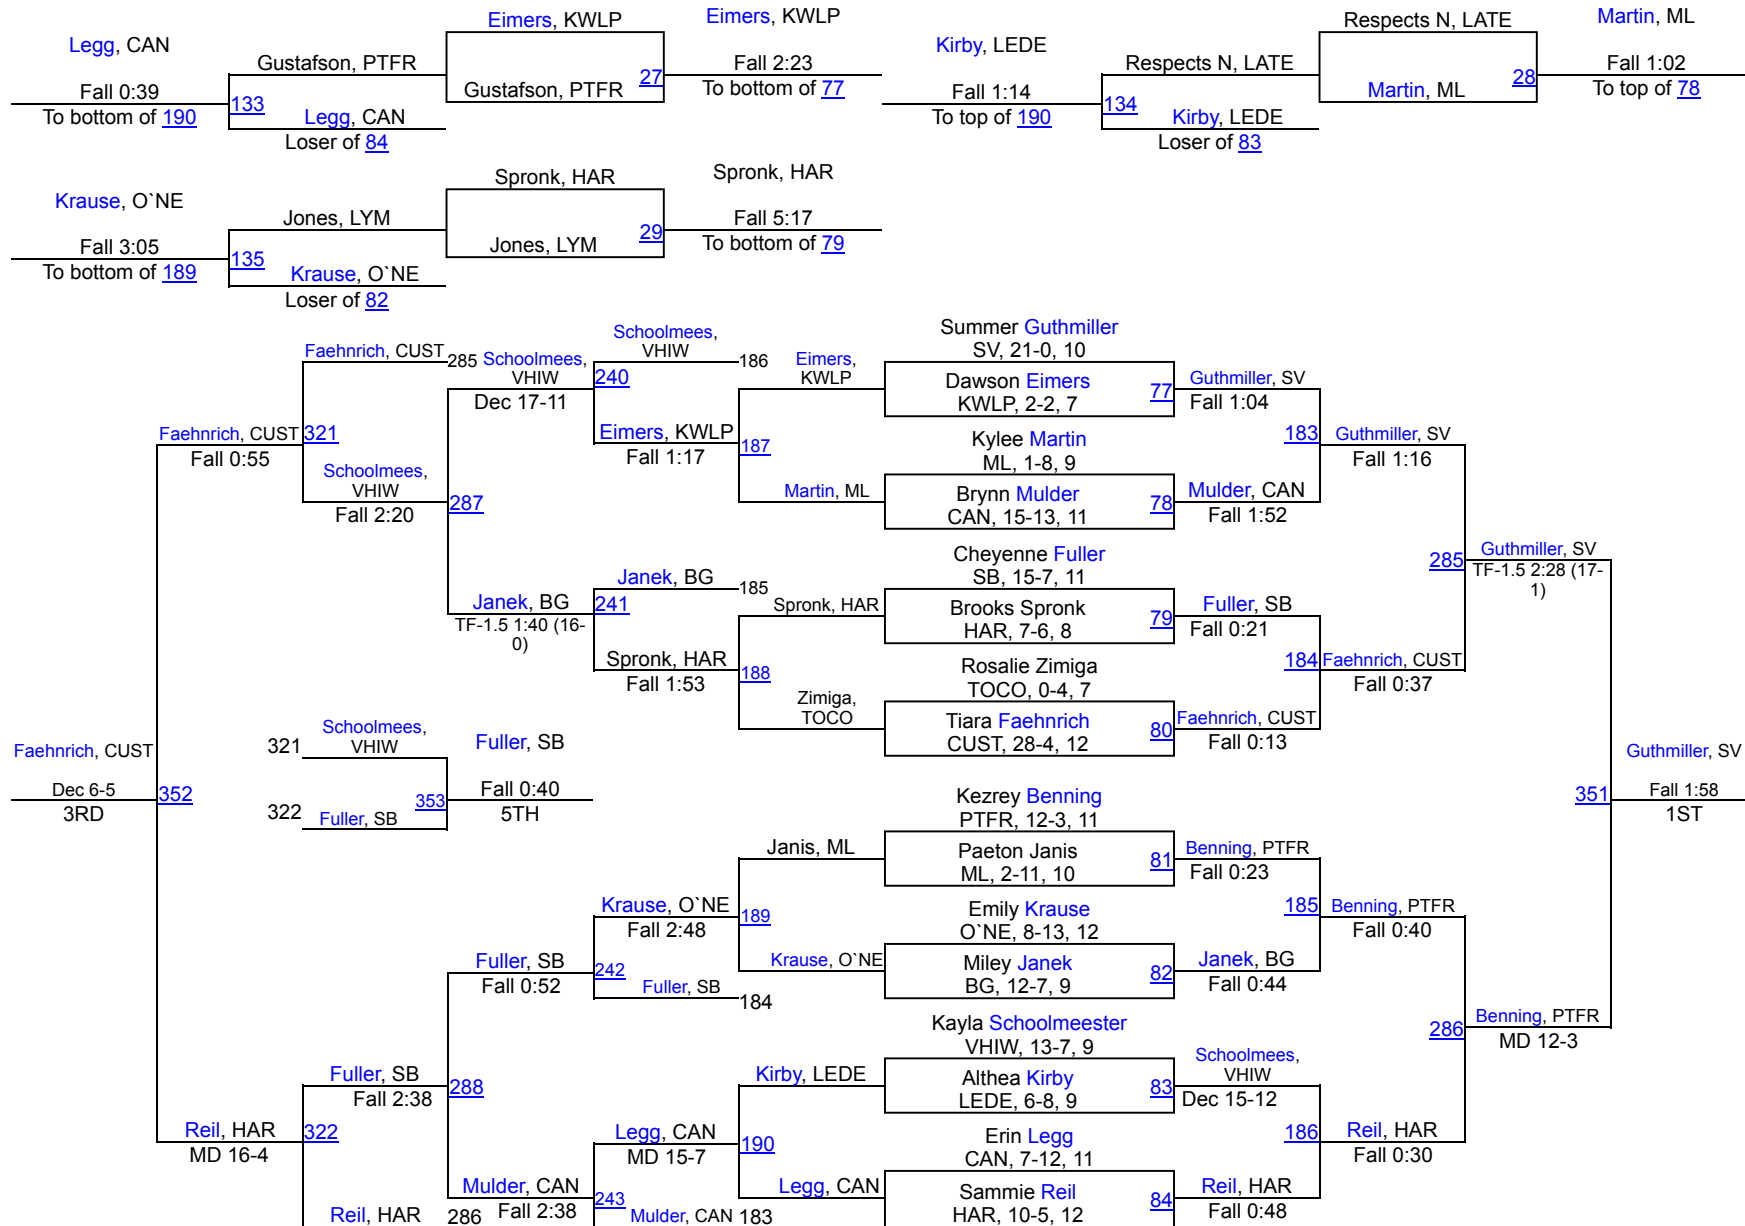

1	Pierre T.F. Riggs	205
2	Canton	184
3	Harrisburg	126
4	Custer	113.5
5	Bon Homme/Scotland/Avon	112.5
6	Lakota Tech	104
7	Lead-Deadwood	66
8	Viborg-Hurley/Irene-Wakonda	62
9	Bennett County	55
10	Stanley County	54
11	Sisseton	46.5
12	Brookings	41
12	Sully Buttes	41
14	Kingsbury County	40
15	Doland	38
15	Tea Area	38
17	Hot Springs	34
18	O'Neill	33
19	Mahpiya Luta	31
20	Sioux Valley	29.5
21	Todd County	27
22	Groton Area	26.5
23	Kimball/White Lake/Platte - Geddes	24
24	McCook Central/Montrose	23
25	St. Thomas More	20
26	Hill City	16
27	Pine Ridge	12
28	Burke/Gregory	8.5
29	Mobridge-Pollock	5
30	Faith	4
31	Britton-Hecla	3
31	Little Wound	3
31	Lyman	3
34	Tiospa Zina	0

2025 Mid Dakota Bride of the Monster

100

2025 Mid Dakota Bride of the Monster

107

2025 Mid Dakota Bride of the Monster

138

2025 Mid Dakota Bride of the Monster

165

2025 Mid Dakota Bride of the Monster

185