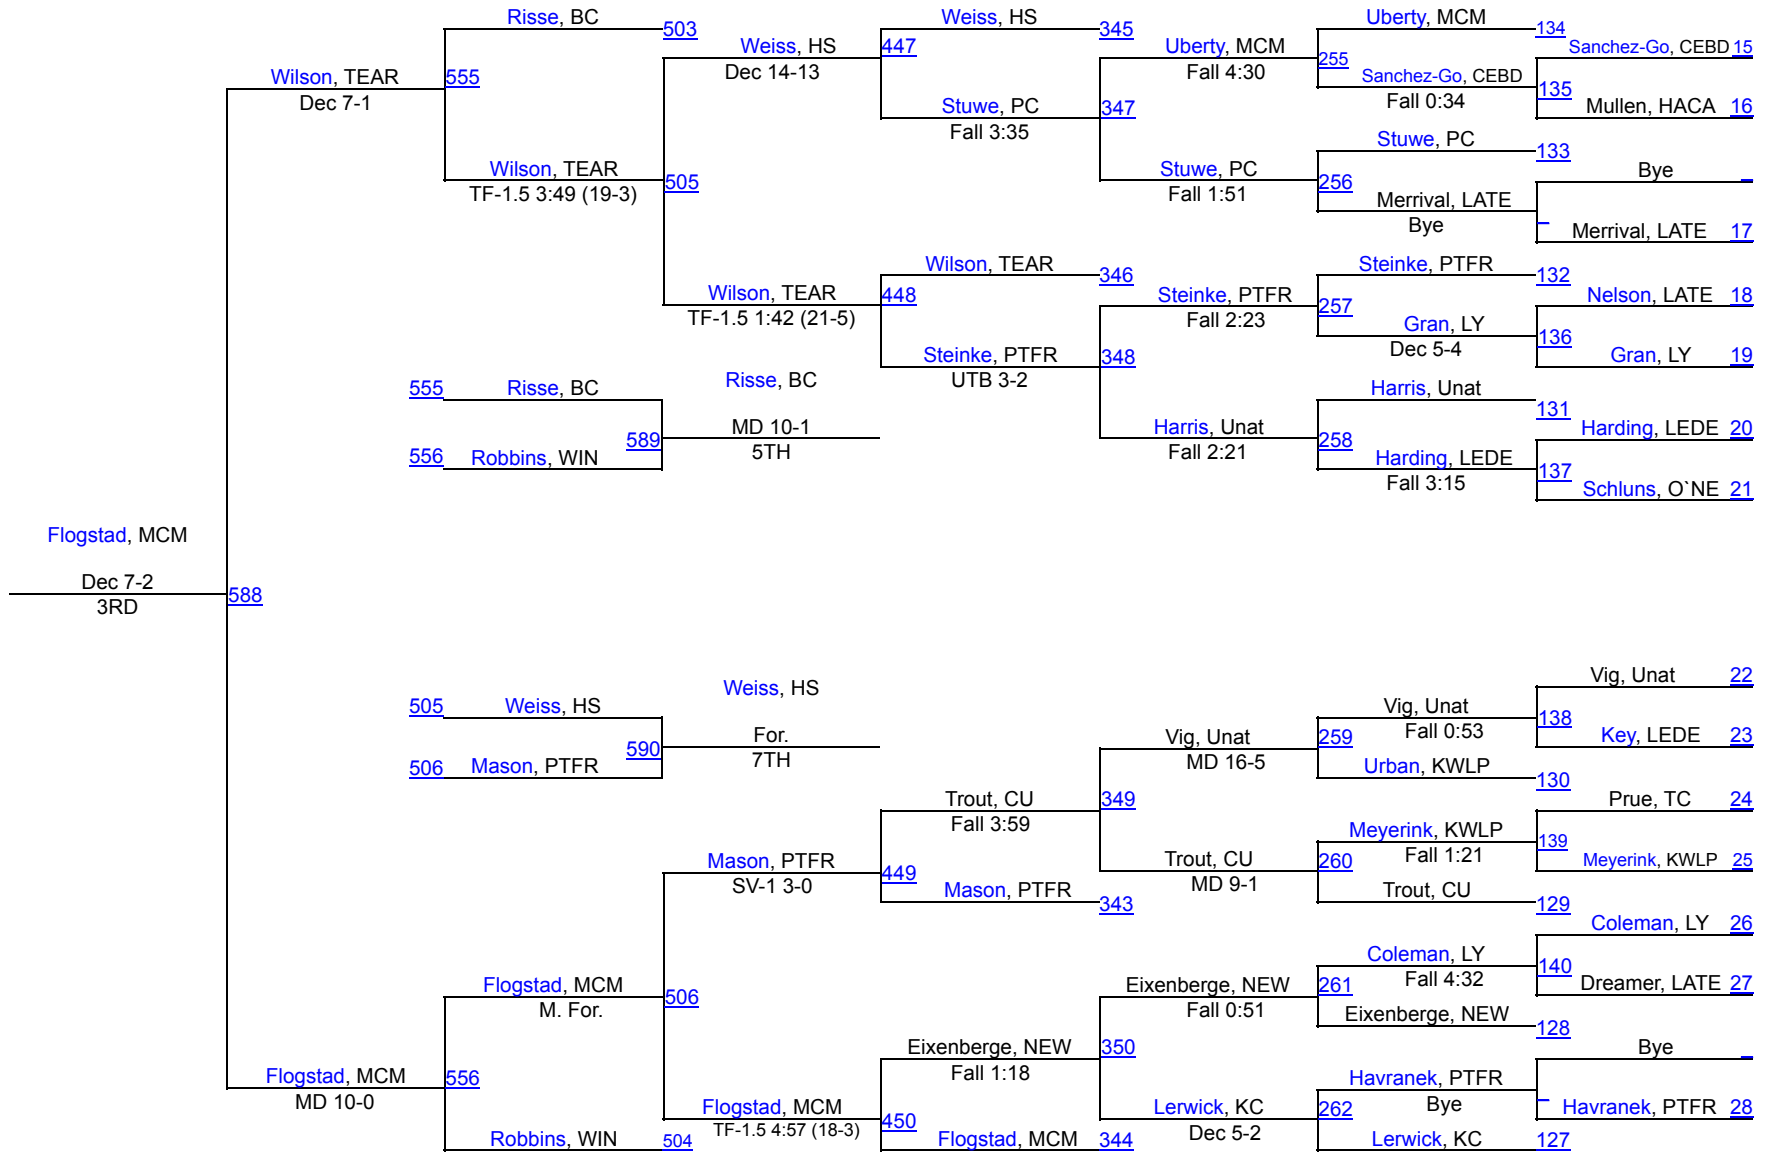

**Mid-Dakota Monster &**  
*Bride of the Monster*

*Sponsored By the*

**LYMAN**  
**LR**  
**WRESTLING**  
*Club*

1	Canton	246.5
2	Tea Area	230
3	Kimball/White Lake/Platte - Geddes	225.5
4	Winner	206
5	Pierre T.F. Riggs	200
6	Kingsbury County	154.5
7	Sisseton	136.5
8	Custer	111.5
9	O`Neill	101.5
10	Stanley County	98
11	Bennett County	85
11	Hot Springs	85
13	St. Thomas More	64.5
14	Lakota Tech	59.5
14	McCook Central/Montrose	59.5
16	Lyman	54
17	Lead-Deadwood	51
18	Potter County	47
19	Sully Buttes	44.5
20	Mobridge - Pollock	25.5
21	Warner/Northwestern	23
22	Cheyenne-Eagle Butte/Dupree/Tiospaye Topa	22
23	Newell	17
24	Hamlin/Castlewood	16.5
25	Todd County	16
26	Hill City	14.5
27	Faith	10
28	Little Wound	3
29	Mahpiya Luta	0
29	Pine Ridge	0

# 2025 Mid Dakota Monster

106

# 2025 Mid Dakota Monster

113

# 2025 Mid Dakota Monster

120