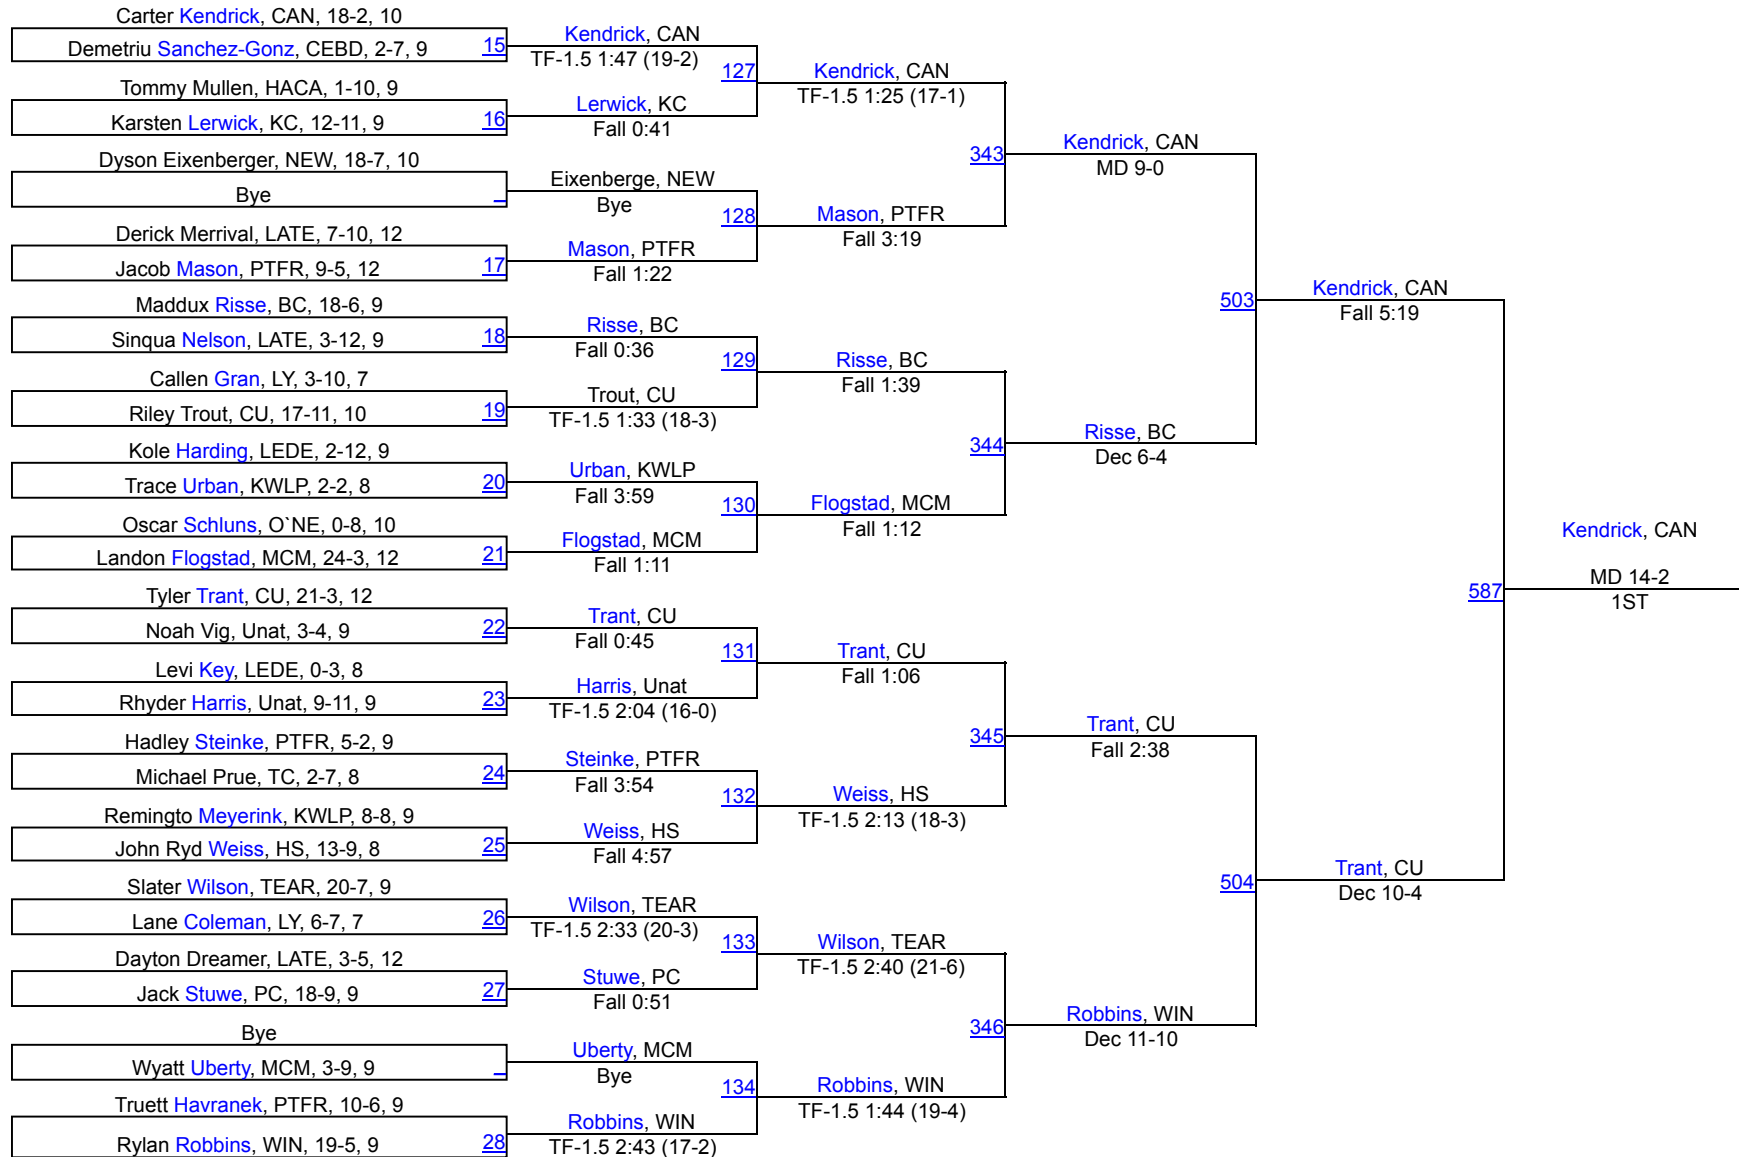

**Mid-Dakota Monster &**  
*Bride of the Monster*

*Sponsored By the*

**LYMAN**  
**LR**  
**WRESTLING**  
*Club*

1	Canton	246.5
2	Tea Area	230
3	Kimball/White Lake/Platte - Geddes	225.5
4	Winner	206
5	Pierre T.F. Riggs	200
6	Kingsbury County	154.5
7	Sisseton	136.5
8	Custer	111.5
9	O`Neill	101.5
10	Stanley County	98
11	Bennett County	85
11	Hot Springs	85
13	St. Thomas More	64.5
14	Lakota Tech	59.5
14	McCook Central/Montrose	59.5
16	Lyman	54
17	Lead-Deadwood	51
18	Potter County	47
19	Sully Buttes	44.5
20	Mobridge - Pollock	25.5
21	Warner/Northwestern	23
22	Cheyenne-Eagle Butte/Dupree/Tiospaye Topa	22
23	Newell	17
24	Hamlin/Castlewood	16.5
25	Todd County	16
26	Hill City	14.5
27	Faith	10
28	Little Wound	3
29	Mahpiya Luta	0
29	Pine Ridge	0

# 2025 Mid Dakota Monster

113

# 2025 Mid Dakota Monster

120