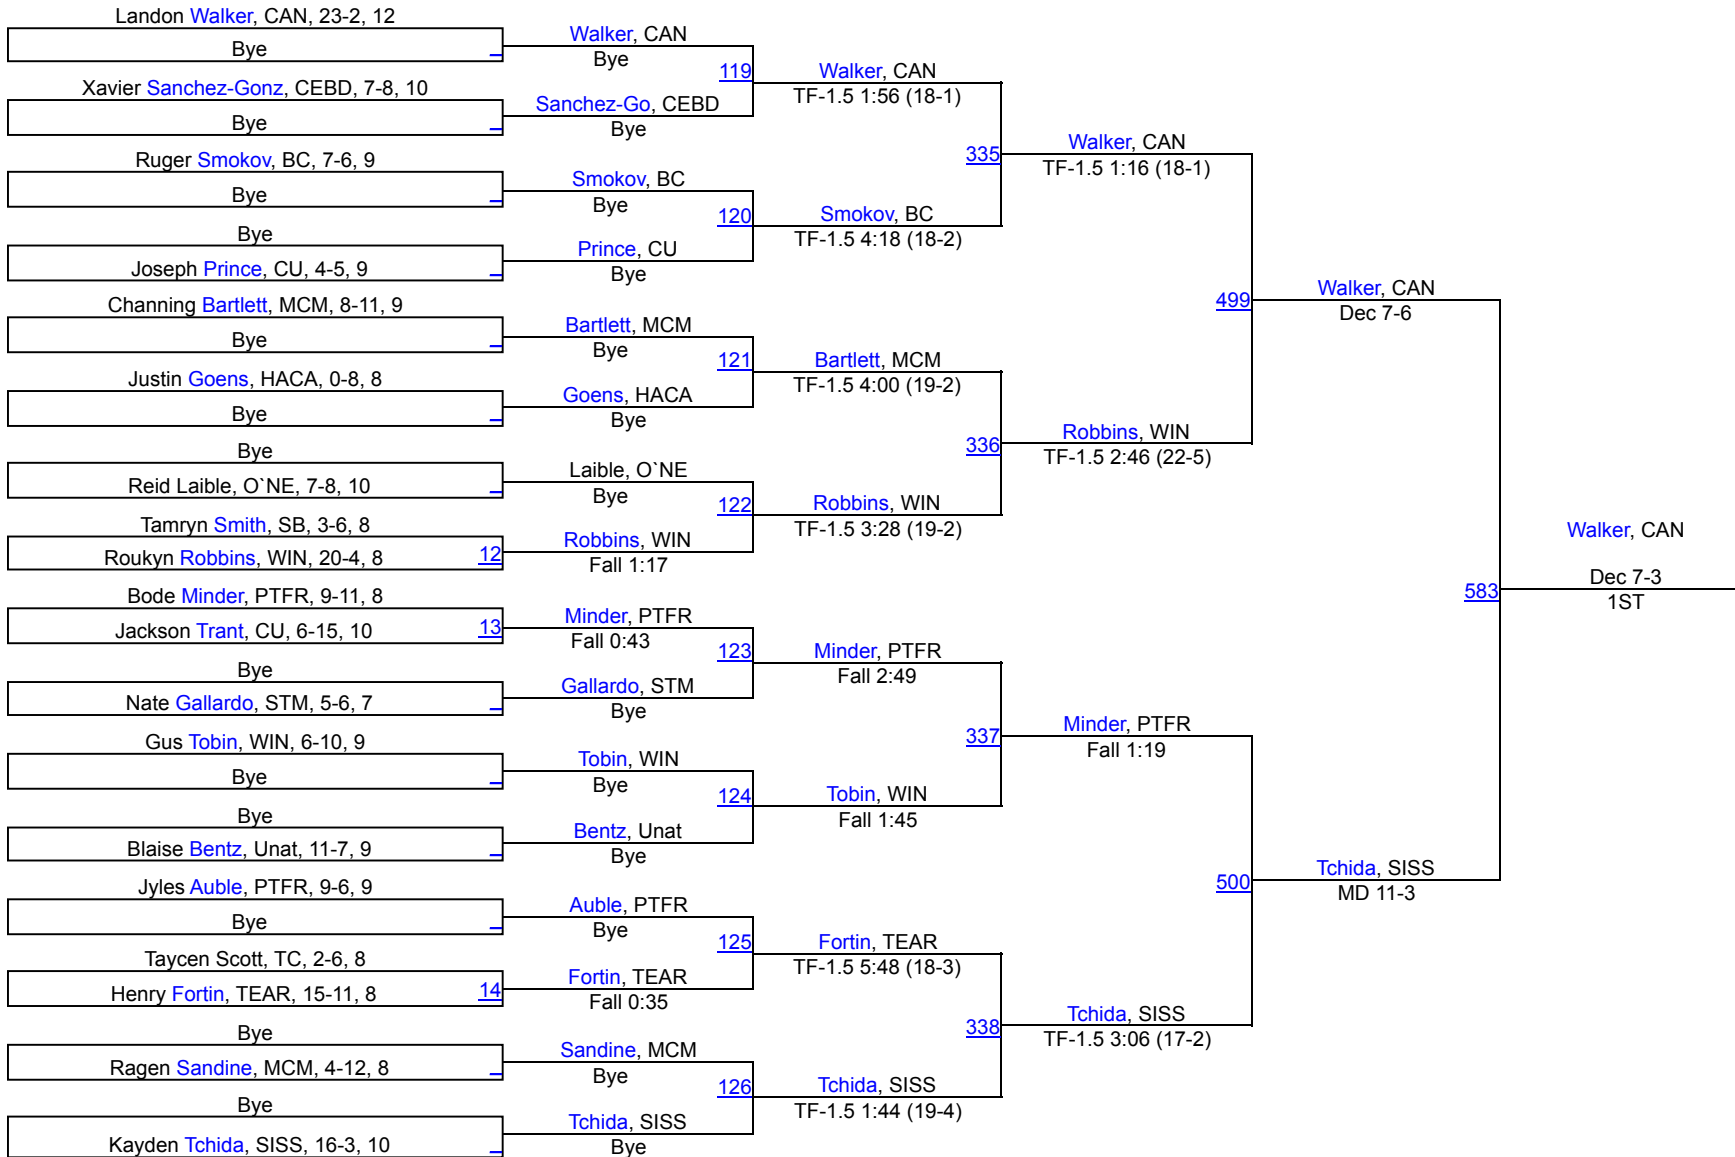

**Mid-Dakota Monster &**  
*Bride of the Monster*

*Sponsored By the*

**LYMAN**  
**LR**  
**WRESTLING**  
*Club*

1	Canton	246.5
2	Tea Area	230
3	Kimball/White Lake/Platte - Geddes	225.5
4	Winner	206
5	Pierre T.F. Riggs	200
6	Kingsbury County	154.5
7	Sisseton	136.5
8	Custer	111.5
9	O`Neill	101.5
10	Stanley County	98
11	Bennett County	85
11	Hot Springs	85
13	St. Thomas More	64.5
14	Lakota Tech	59.5
14	McCook Central/Montrose	59.5
16	Lyman	54
17	Lead-Deadwood	51
18	Potter County	47
19	Sully Buttes	44.5
20	Mobridge - Pollock	25.5
21	Warner/Northwestern	23
22	Cheyenne-Eagle Butte/Dupree/Tiospaye Topa	22
23	Newell	17
24	Hamlin/Castlewood	16.5
25	Todd County	16
26	Hill City	14.5
27	Faith	10
28	Little Wound	3
29	Mahpiya Luta	0
29	Pine Ridge	0

# 2025 Mid Dakota Monster

106

# 2025 Mid Dakota Monster

113

# 2025 Mid Dakota Monster

120