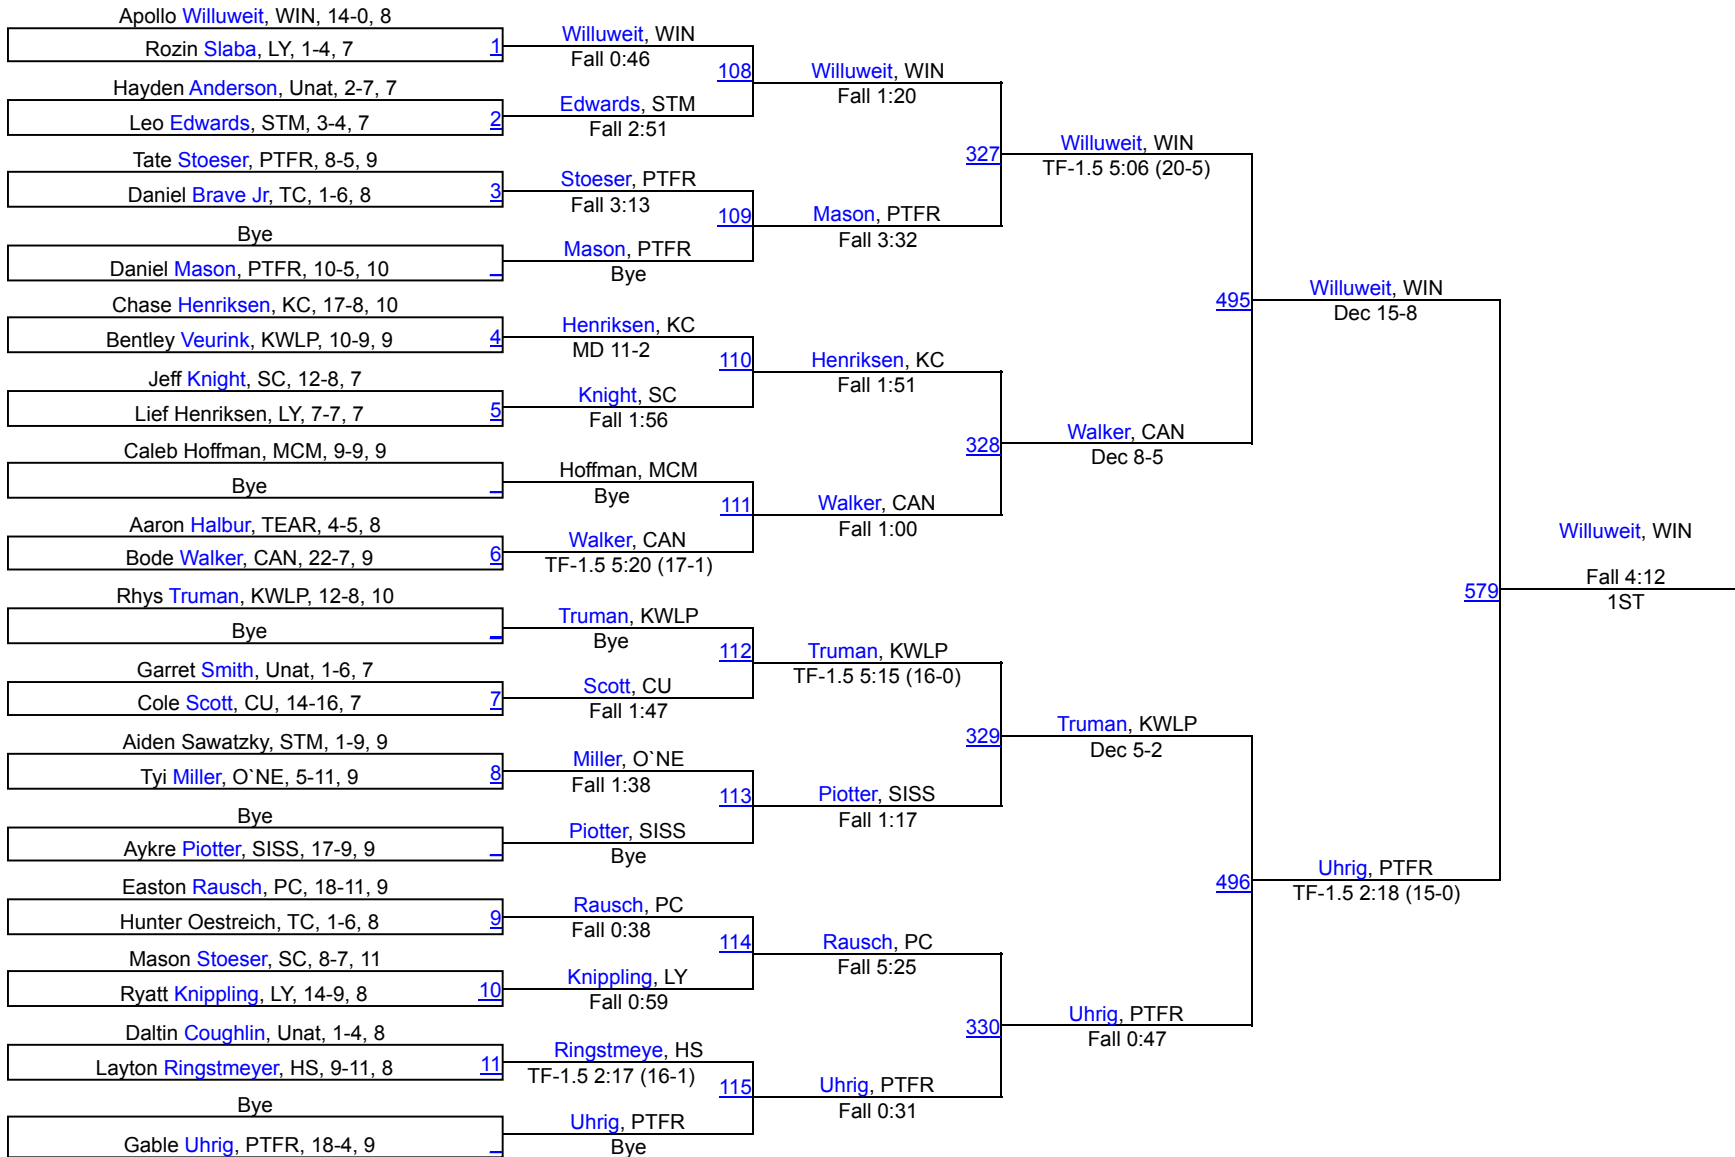

**Mid-Dakota Monster &**  
*Bride of the Monster*

*Sponsored By the*

**LYMAN**  
**LR**  
**WRESTLING**  
*Club*

1	Canton	246.5
2	Tea Area	230
3	Kimball/White Lake/Platte - Geddes	225.5
4	Winner	206
5	Pierre T.F. Riggs	200
6	Kingsbury County	154.5
7	Sisseton	136.5
8	Custer	111.5
9	O`Neill	101.5
10	Stanley County	98
11	Bennett County	85
11	Hot Springs	85
13	St. Thomas More	64.5
14	Lakota Tech	59.5
14	McCook Central/Montrose	59.5
16	Lyman	54
17	Lead-Deadwood	51
18	Potter County	47
19	Sully Buttes	44.5
20	Mobridge - Pollock	25.5
21	Warner/Northwestern	23
22	Cheyenne-Eagle Butte/Dupree/Tiospaye Topa	22
23	Newell	17
24	Hamlin/Castlewood	16.5
25	Todd County	16
26	Hill City	14.5
27	Faith	10
28	Little Wound	3
29	Mahpiya Luta	0
29	Pine Ridge	0

# 2025 Mid Dakota Monster

106