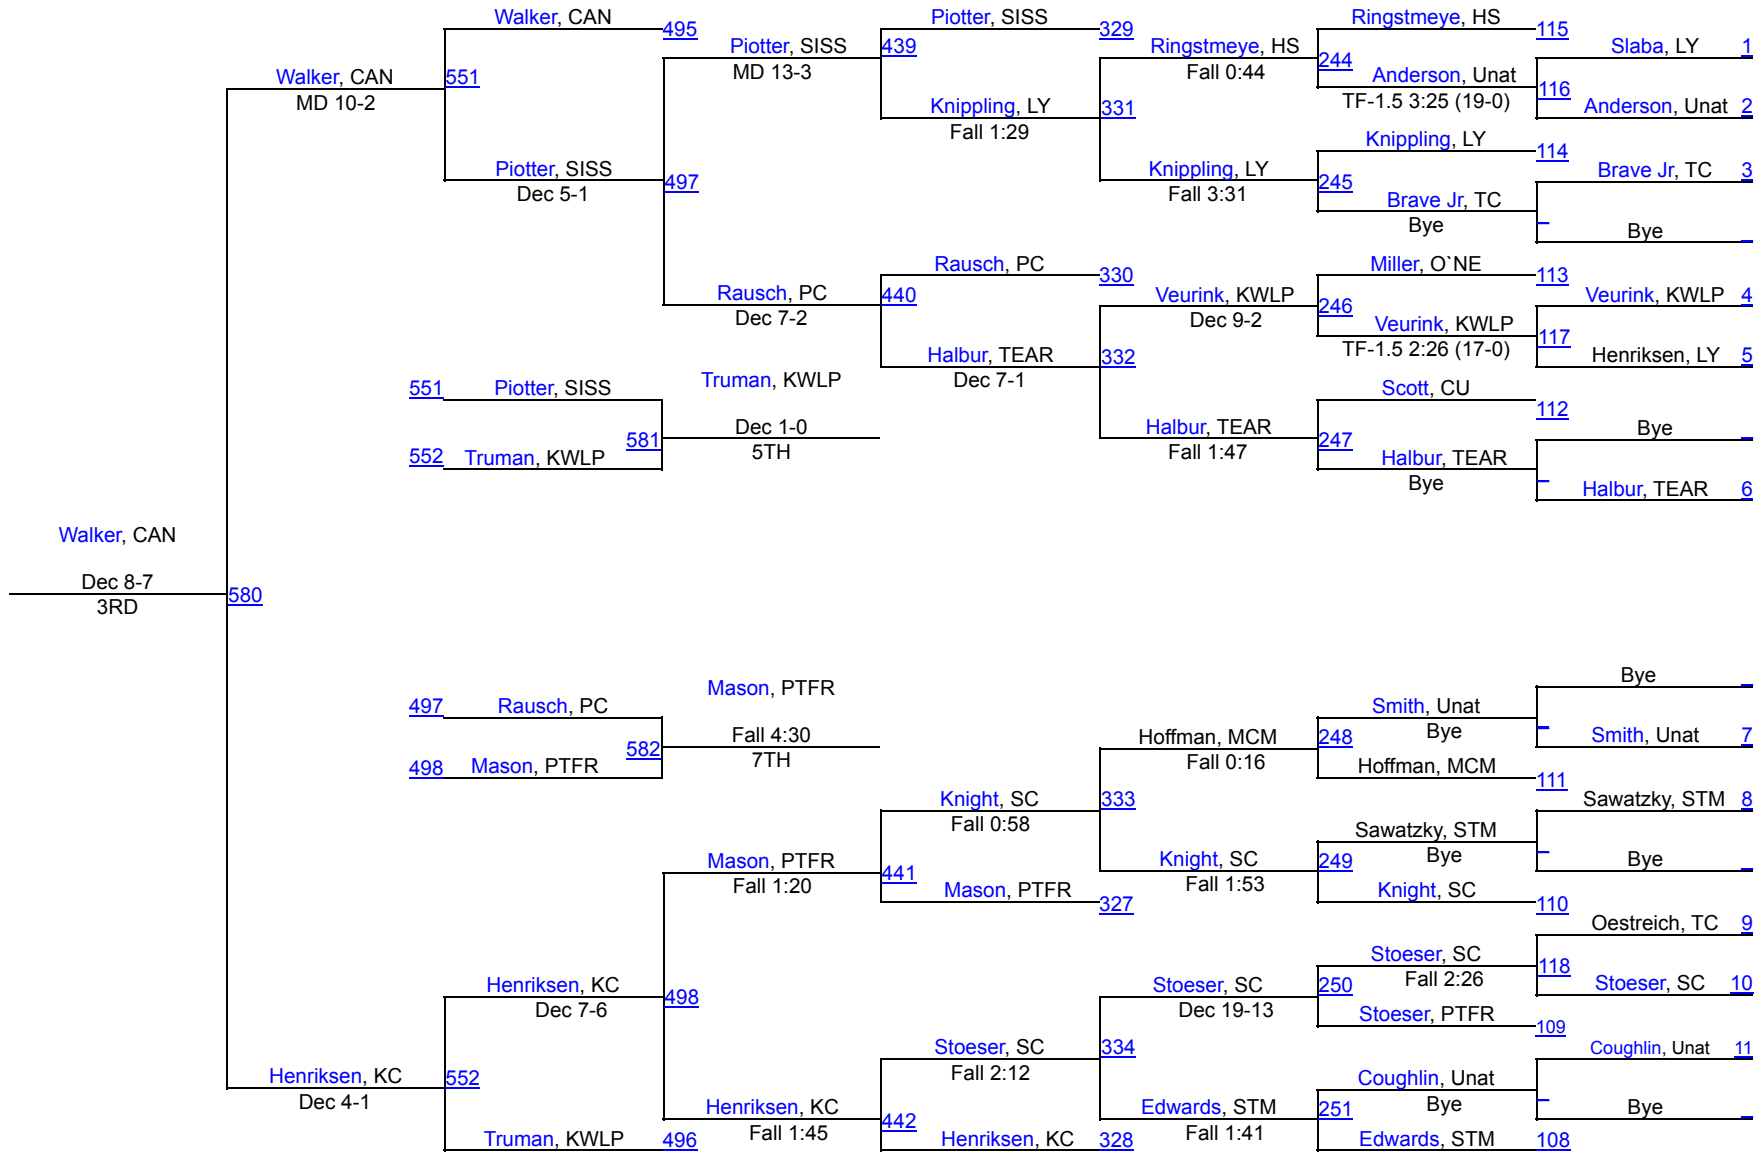

**Mid-Dakota Monster &**  
*Bride of the Monster*

*Sponsored By the*

**LYMAN**  
**LR**  
**WRESTLING**  
*Club*

1	Canton	246.5
2	Tea Area	230
3	Kimball/White Lake/Platte - Geddes	225.5
4	Winner	206
5	Pierre T.F. Riggs	200
6	Kingsbury County	154.5
7	Sisseton	136.5
8	Custer	111.5
9	O`Neill	101.5
10	Stanley County	98
11	Bennett County	85
11	Hot Springs	85
13	St. Thomas More	64.5
14	Lakota Tech	59.5
14	McCook Central/Montrose	59.5
16	Lyman	54
17	Lead-Deadwood	51
18	Potter County	47
19	Sully Buttes	44.5
20	Mobridge - Pollock	25.5
21	Warner/Northwestern	23
22	Cheyenne-Eagle Butte/Dupree/Tiospaye Topa	22
23	Newell	17
24	Hamlin/Castlewood	16.5
25	Todd County	16
26	Hill City	14.5
27	Faith	10
28	Little Wound	3
29	Mahpiya Luta	0
29	Pine Ridge	0

# 2025 Mid Dakota Monster

106

# 2025 Mid Dakota Monster

113

# 2025 Mid Dakota Monster

120