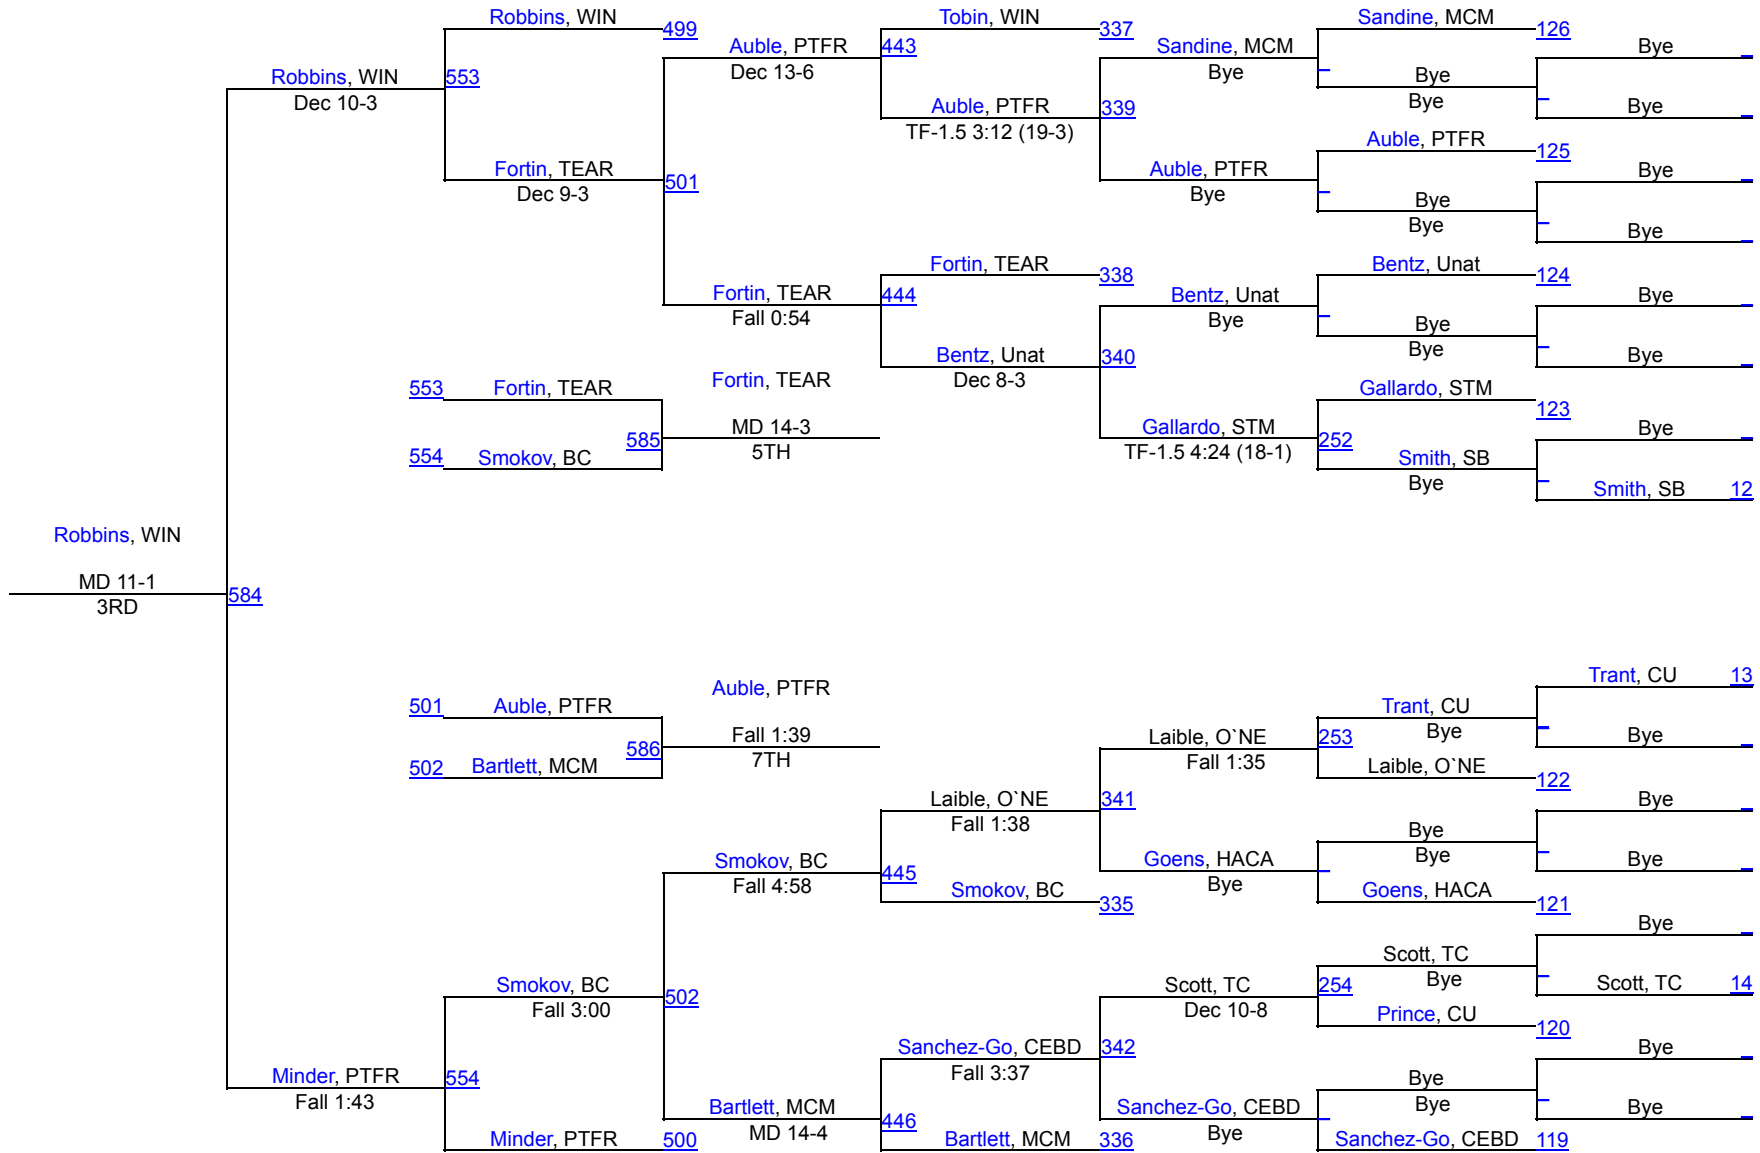

**Mid-Dakota Monster &**  
*Bride of the Monster*

*Sponsored By the*

**LYMAN**  
**LR**  
**WRESTLING**  
*Club*

1	Canton	246.5
2	Tea Area	230
3	Kimball/White Lake/Platte - Geddes	225.5
4	Winner	206
5	Pierre T.F. Riggs	200
6	Kingsbury County	154.5
7	Sisseton	136.5
8	Custer	111.5
9	O`Neill	101.5
10	Stanley County	98
11	Bennett County	85
11	Hot Springs	85
13	St. Thomas More	64.5
14	Lakota Tech	59.5
14	McCook Central/Montrose	59.5
16	Lyman	54
17	Lead-Deadwood	51
18	Potter County	47
19	Sully Buttes	44.5
20	Mobridge - Pollock	25.5
21	Warner/Northwestern	23
22	Cheyenne-Eagle Butte/Dupree/Tiospaye Topa	22
23	Newell	17
24	Hamlin/Castlewood	16.5
25	Todd County	16
26	Hill City	14.5
27	Faith	10
28	Little Wound	3
29	Mahpiya Luta	0
29	Pine Ridge	0

# 2025 Mid Dakota Monster

106

# 2025 Mid Dakota Monster

113

# 2025 Mid Dakota Monster

120