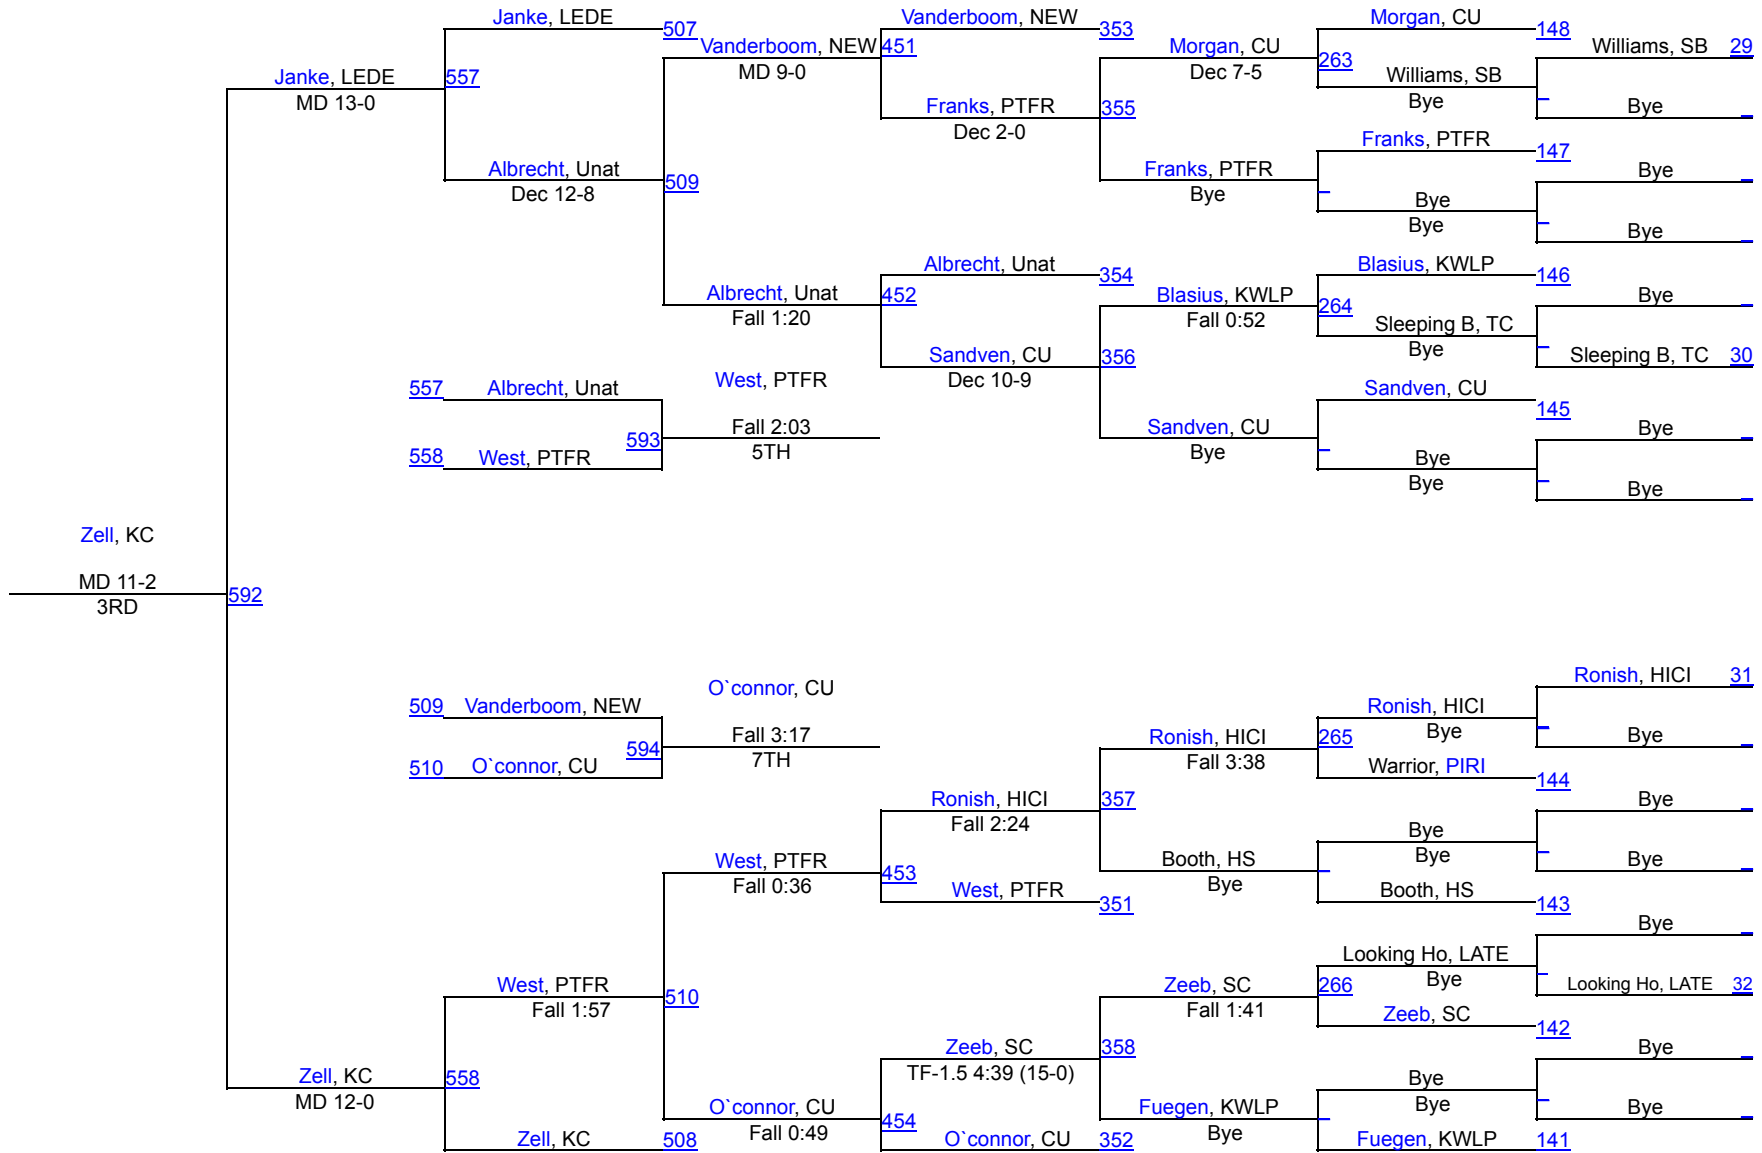

**Mid-Dakota Monster &**  
*Bride of the Monster*

*Sponsored By the*

**LYMAN**  
**LR**  
**WRESTLING**  
*Club*

1	Canton	246.5
2	Tea Area	230
3	Kimball/White Lake/Platte - Geddes	225.5
4	Winner	206
5	Pierre T.F. Riggs	200
6	Kingsbury County	154.5
7	Sisseton	136.5
8	Custer	111.5
9	O`Neill	101.5
10	Stanley County	98
11	Bennett County	85
11	Hot Springs	85
13	St. Thomas More	64.5
14	Lakota Tech	59.5
14	McCook Central/Montrose	59.5
16	Lyman	54
17	Lead-Deadwood	51
18	Potter County	47
19	Sully Buttes	44.5
20	Mobridge - Pollock	25.5
21	Warner/Northwestern	23
22	Cheyenne-Eagle Butte/Dupree/Tiospaye Topa	22
23	Newell	17
24	Hamlin/Castlewood	16.5
25	Todd County	16
26	Hill City	14.5
27	Faith	10
28	Little Wound	3
29	Mahpiya Luta	0
29	Pine Ridge	0

# 2025 Mid Dakota Monster

120

# 2025 Mid Dakota Monster

126