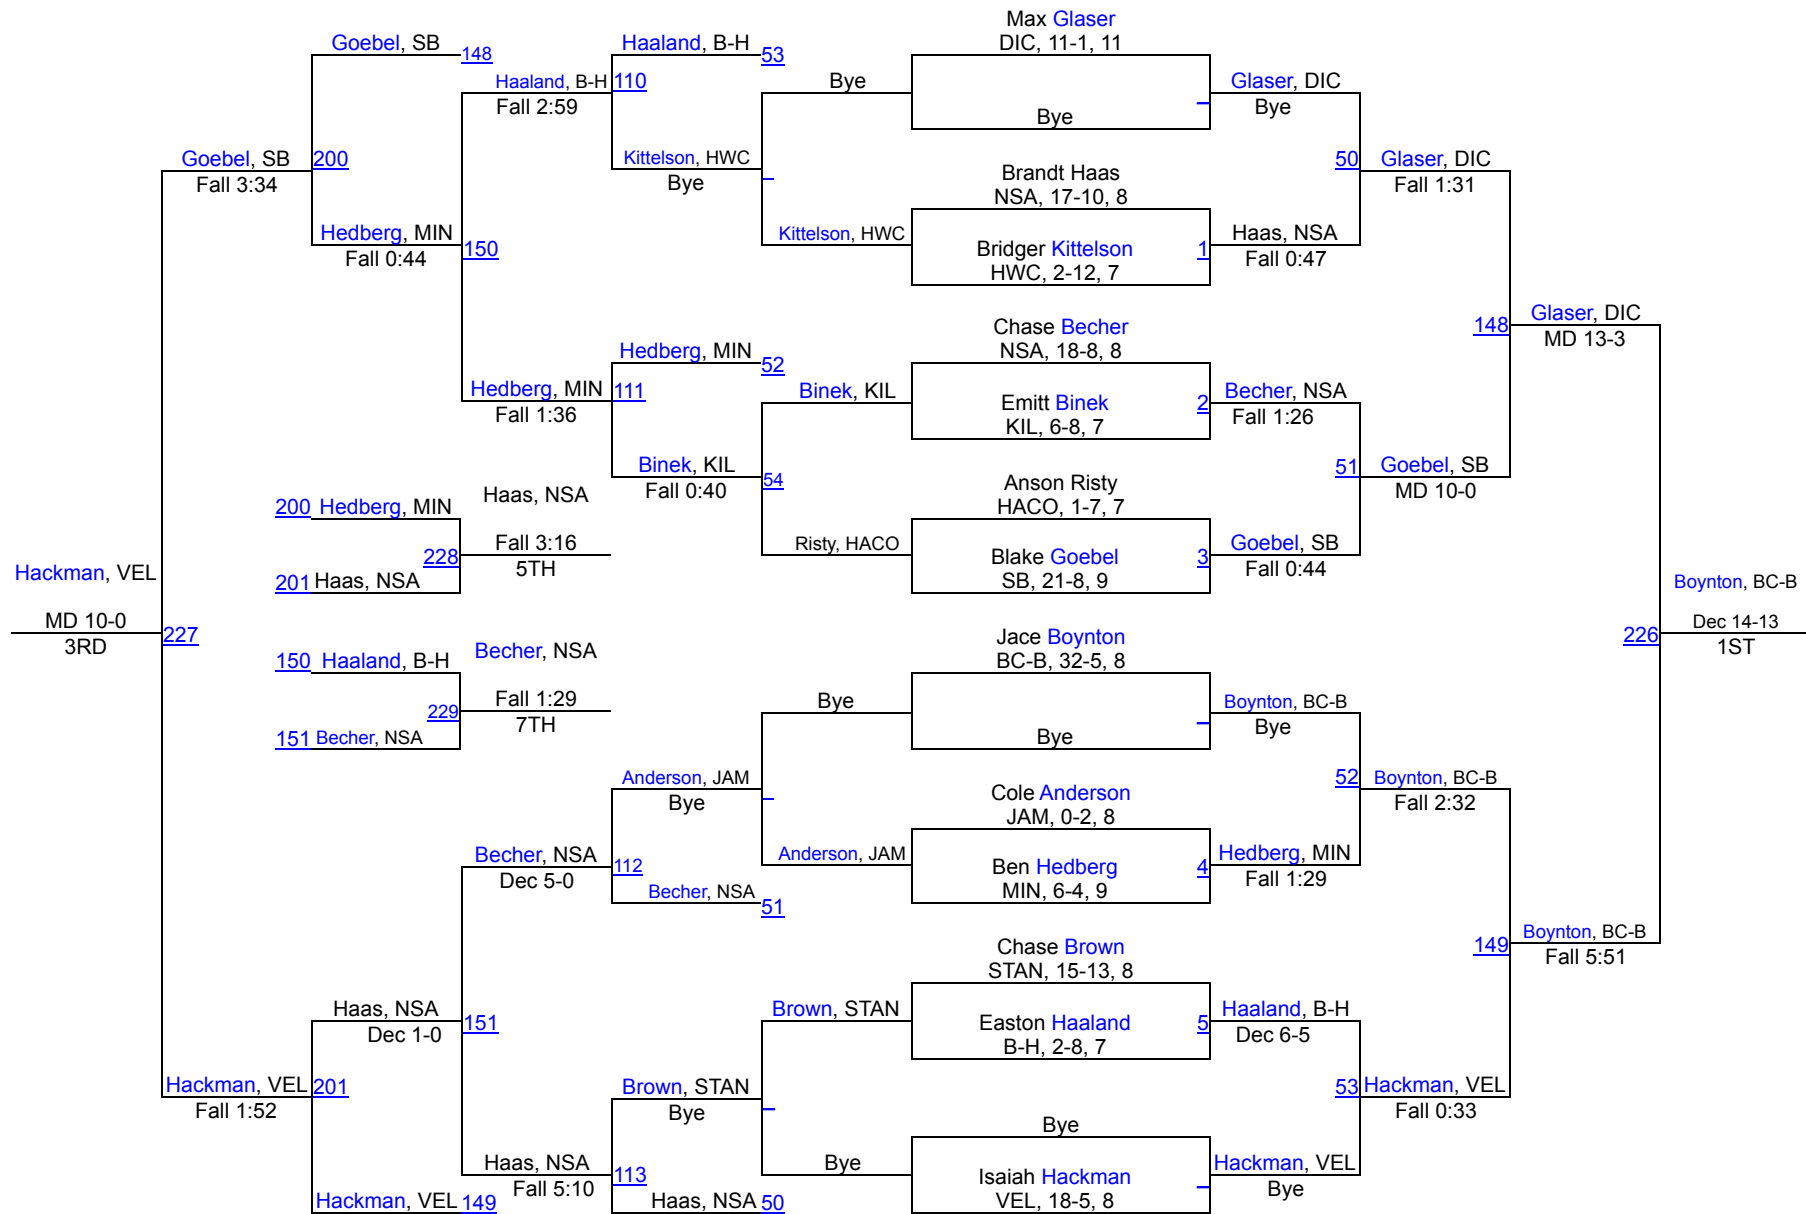

1	Minot	180
2	South Border	173
3	Velva	164
4	Dickinson	151
5	Watford City	124.5
6	New Salem-Almont	121.5
7	Killdeer	100.5
8	Bowman County/Beach	96.5
9	Stanley	95.5
10	Harvey-Wells County	88.5
11	Beulah-Hazen	63
12	Harding County	47
13	Deslacs-Burlington	44.5
14	Jamestown	28
15	Plentywood	11

2025 Badlands Classic

107

2025 Badlands Classic

114

2025 Badlands Classic

127

2025 Badlands Classic

133

2025 Badlands Classic

139

2025 Badlands Classic

145

2025 Badlands Classic

152

2025 Badlands Classic

160