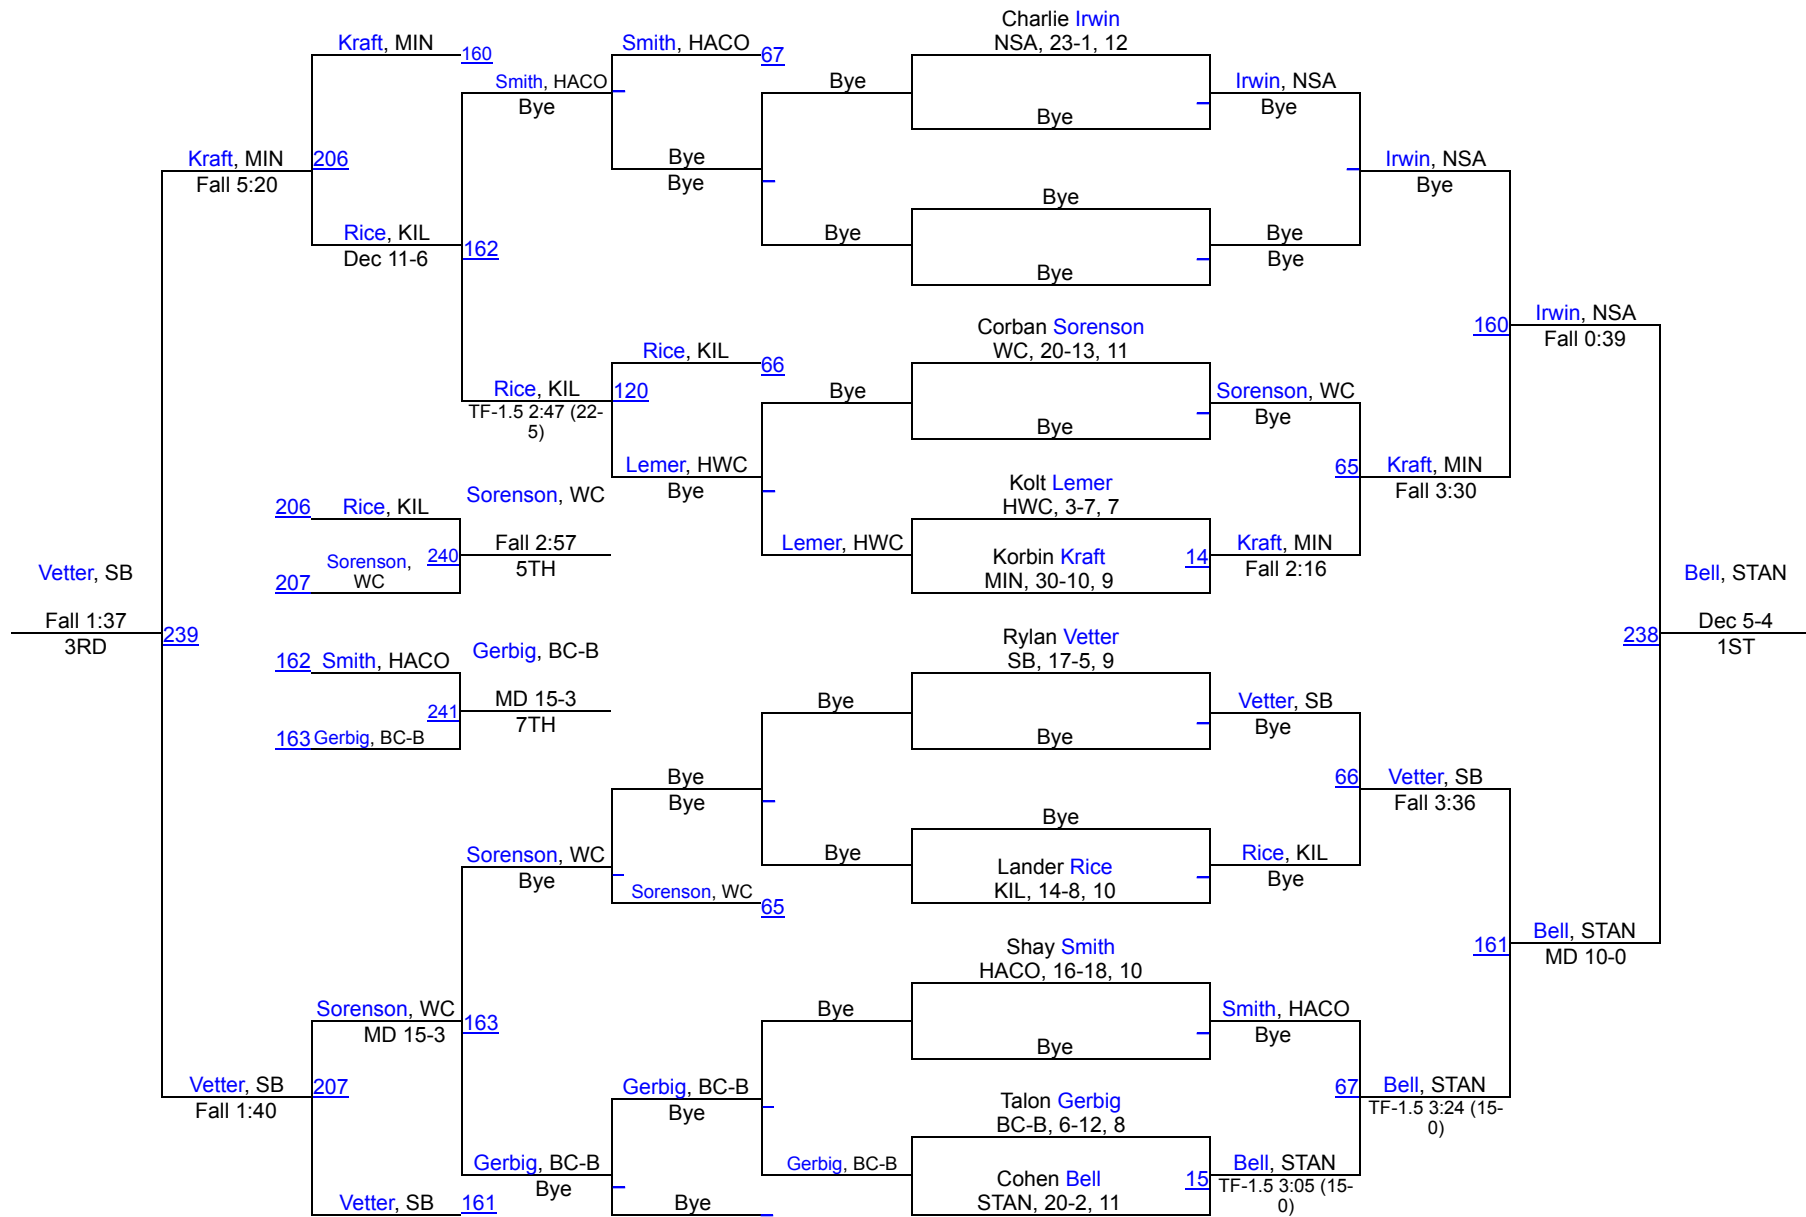

1	Minot	180
2	South Border	173
3	Velva	164
4	Dickinson	151
5	Watford City	124.5
6	New Salem-Almont	121.5
7	Killdeer	100.5
8	Bowman County/Beach	96.5
9	Stanley	95.5
10	Harvey-Wells County	88.5
11	Beulah-Hazen	63
12	Harding County	47
13	Deslacs-Burlington	44.5
14	Jamestown	28
15	Plentywood	11

2025 Badlands Classic

107

2025 Badlands Classic

114

2025 Badlands Classic

127

2025 Badlands Classic

133

2025 Badlands Classic

139

2025 Badlands Classic

145

2025 Badlands Classic

152

2025 Badlands Classic

160

2025 Badlands Classic

172

2025 Badlands Classic

189

2025 Badlands Classic

215