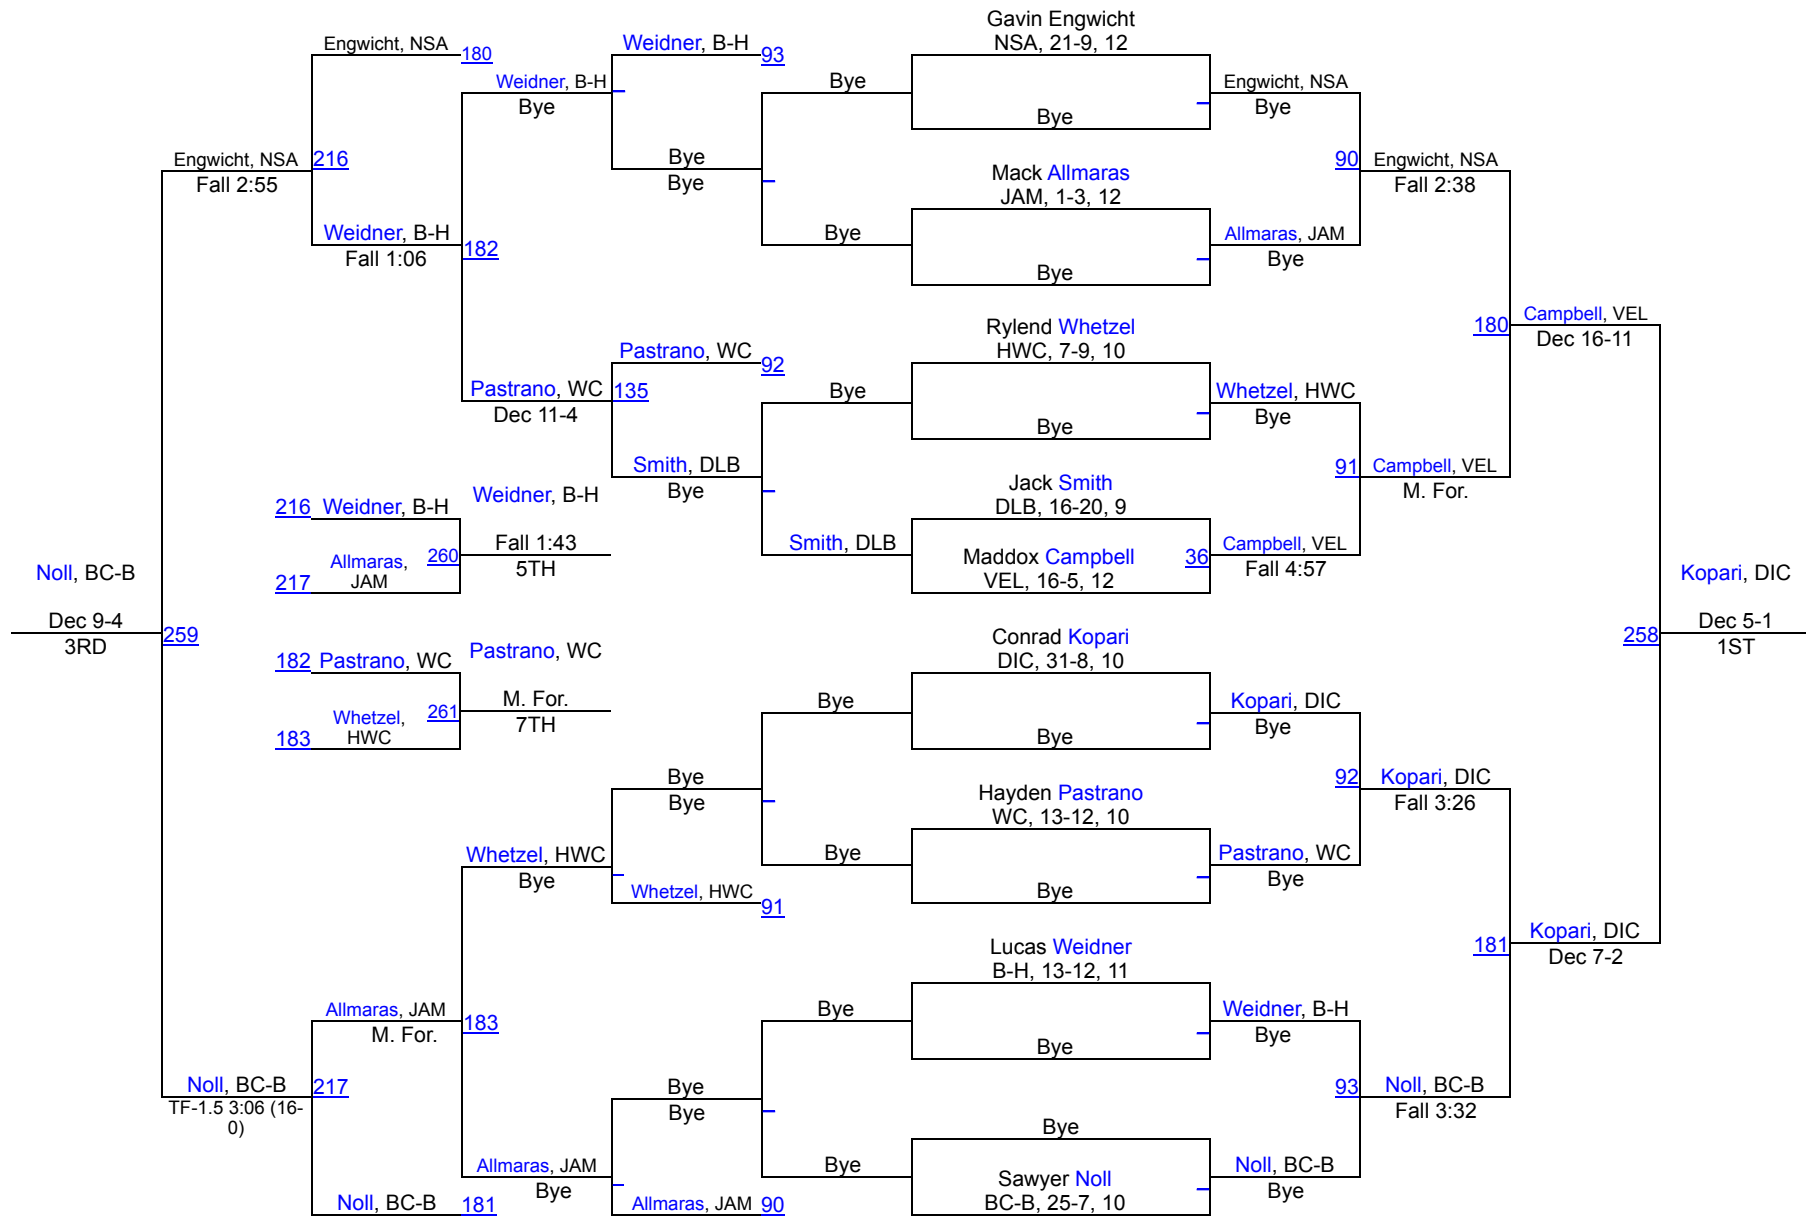

1	Minot	180
2	South Border	173
3	Velva	164
4	Dickinson	151
5	Watford City	124.5
6	New Salem-Almont	121.5
7	Killdeer	100.5
8	Bowman County/Beach	96.5
9	Stanley	95.5
10	Harvey-Wells County	88.5
11	Beulah-Hazen	63
12	Harding County	47
13	Deslacs-Burlington	44.5
14	Jamestown	28
15	Plentywood	11

2025 Badlands Classic

107

2025 Badlands Classic

114

2025 Badlands Classic

127

2025 Badlands Classic

133

2025 Badlands Classic

139

2025 Badlands Classic

145

2025 Badlands Classic

152

2025 Badlands Classic

160

2025 Badlands Classic

172

2025 Badlands Classic

189

2025 Badlands Classic

215