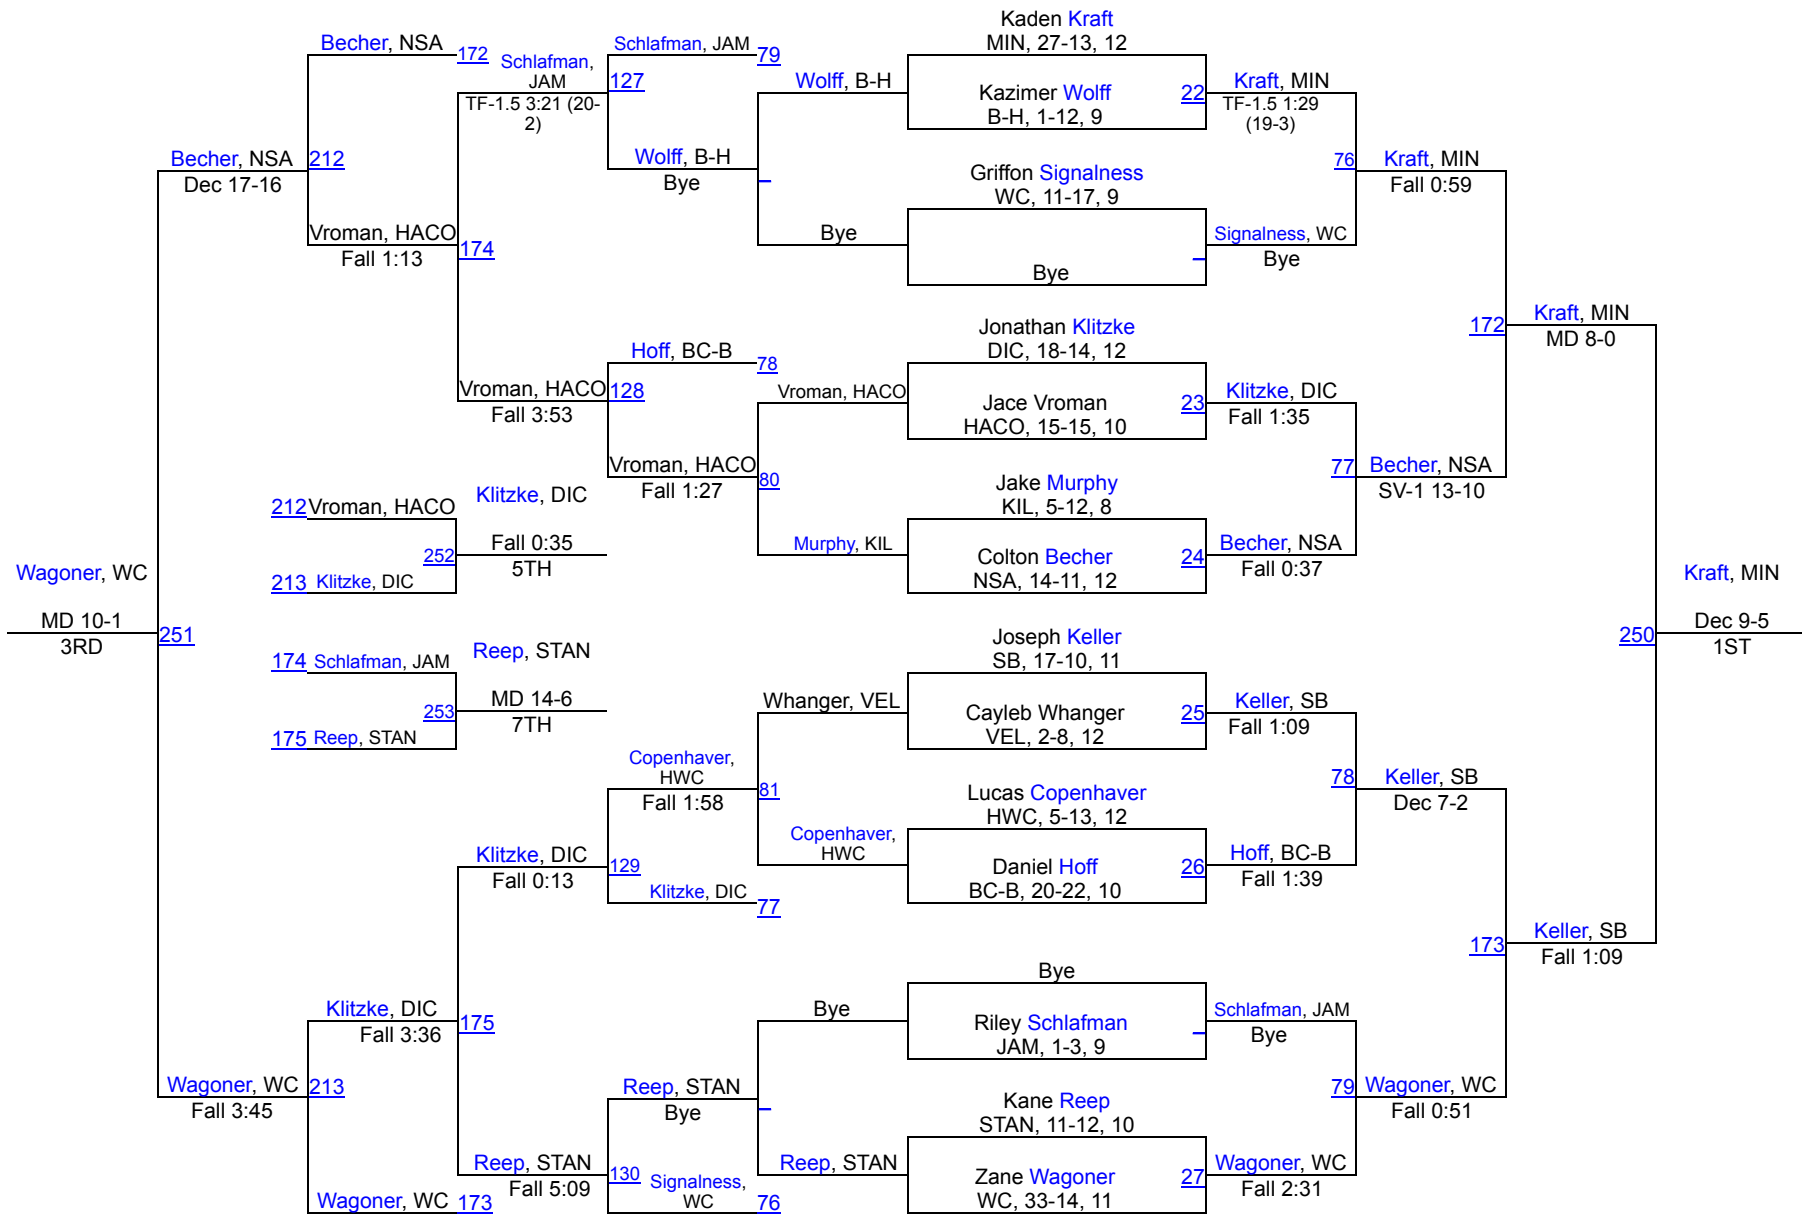

1	Minot	180
2	South Border	173
3	Velva	164
4	Dickinson	151
5	Watford City	124.5
6	New Salem-Almont	121.5
7	Killdeer	100.5
8	Bowman County/Beach	96.5
9	Stanley	95.5
10	Harvey-Wells County	88.5
11	Beulah-Hazen	63
12	Harding County	47
13	Deslacs-Burlington	44.5
14	Jamestown	28
15	Plentywood	11

2025 Badlands Classic

107

2025 Badlands Classic

114

2025 Badlands Classic

127

2025 Badlands Classic

133

2025 Badlands Classic

139

2025 Badlands Classic

145

2025 Badlands Classic

152

2025 Badlands Classic

160