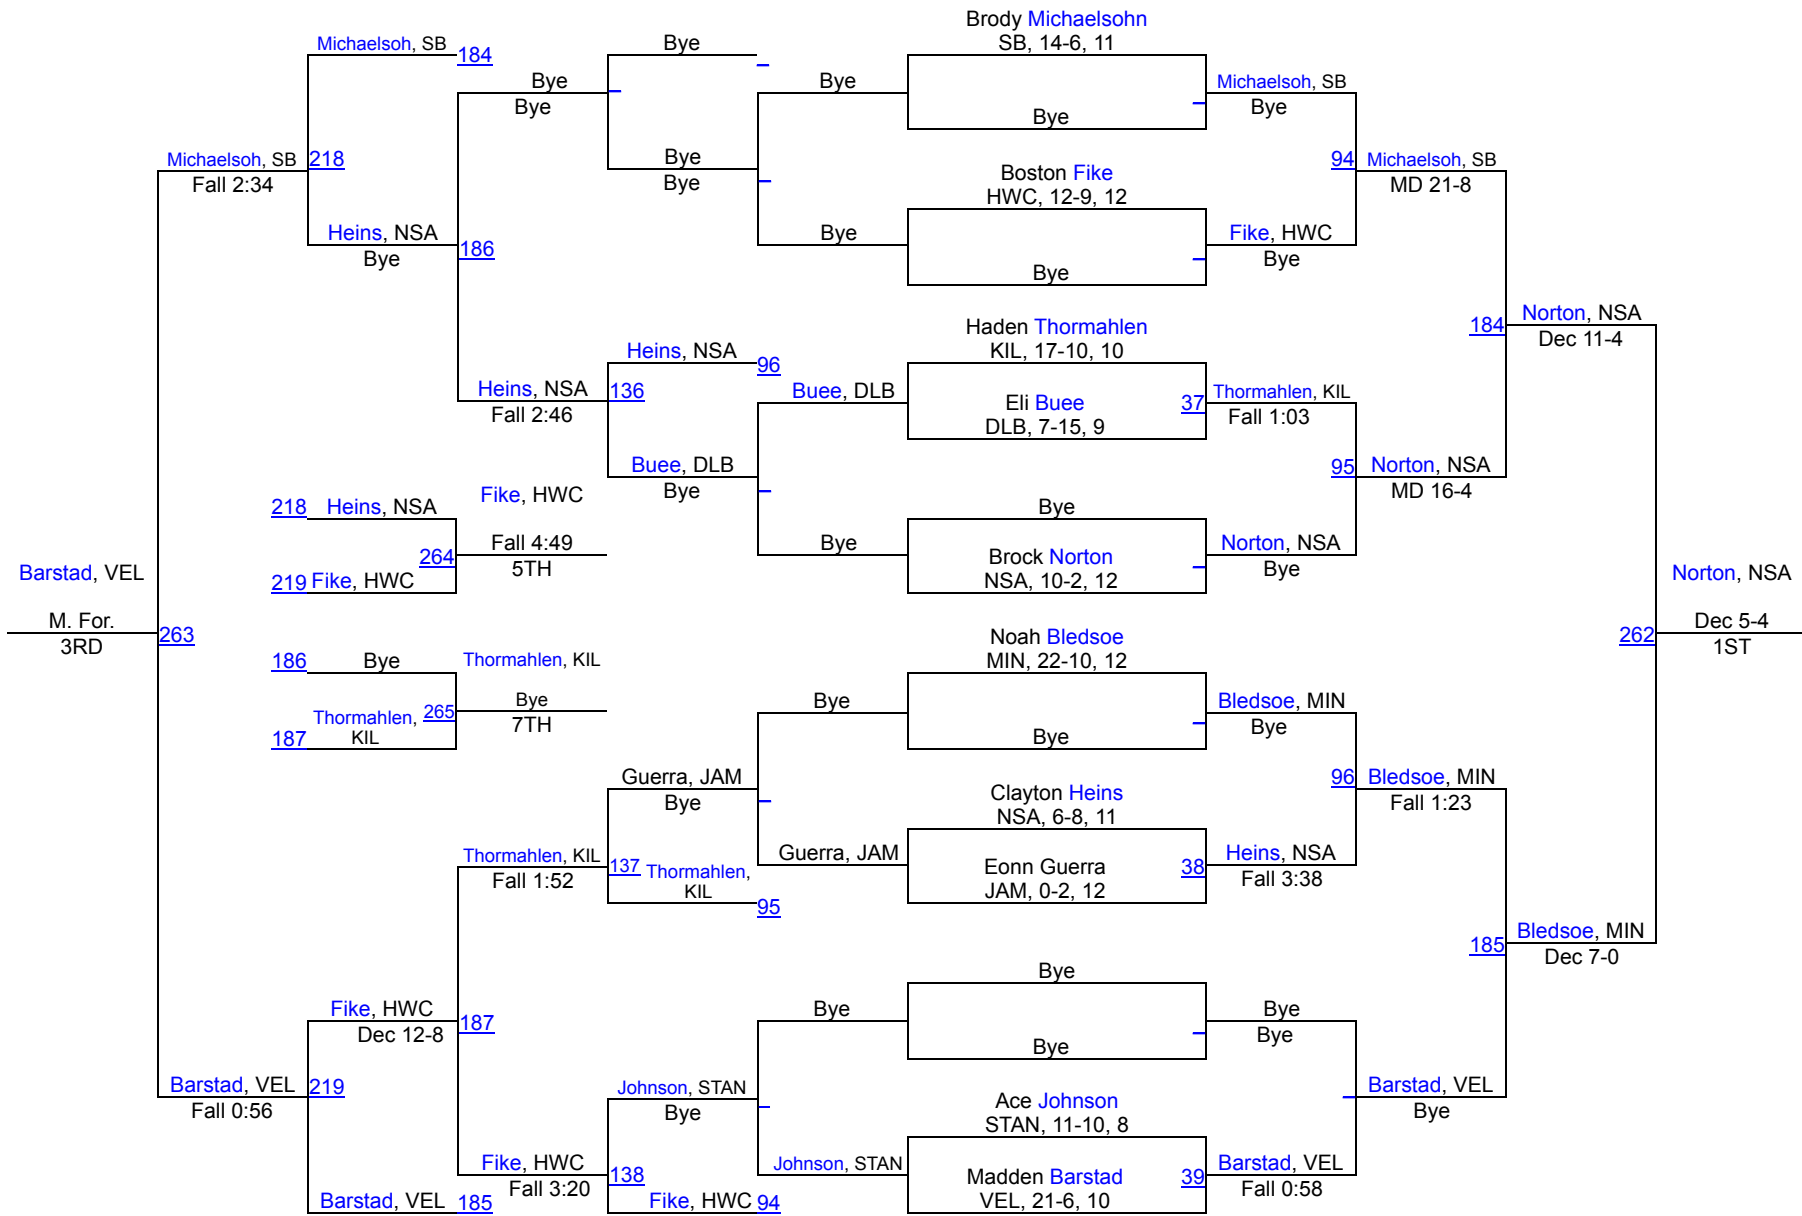

1	Minot	180
2	South Border	173
3	Velva	164
4	Dickinson	151
5	Watford City	124.5
6	New Salem-Almont	121.5
7	Killdeer	100.5
8	Bowman County/Beach	96.5
9	Stanley	95.5
10	Harvey-Wells County	88.5
11	Beulah-Hazen	63
12	Harding County	47
13	Deslacs-Burlington	44.5
14	Jamestown	28
15	Plentywood	11

2025 Badlands Classic

107

2025 Badlands Classic

114

2025 Badlands Classic

127

2025 Badlands Classic

133

2025 Badlands Classic

139

2025 Badlands Classic

145

2025 Badlands Classic

152

2025 Badlands Classic

160

2025 Badlands Classic

172

2025 Badlands Classic

189

2025 Badlands Classic

215