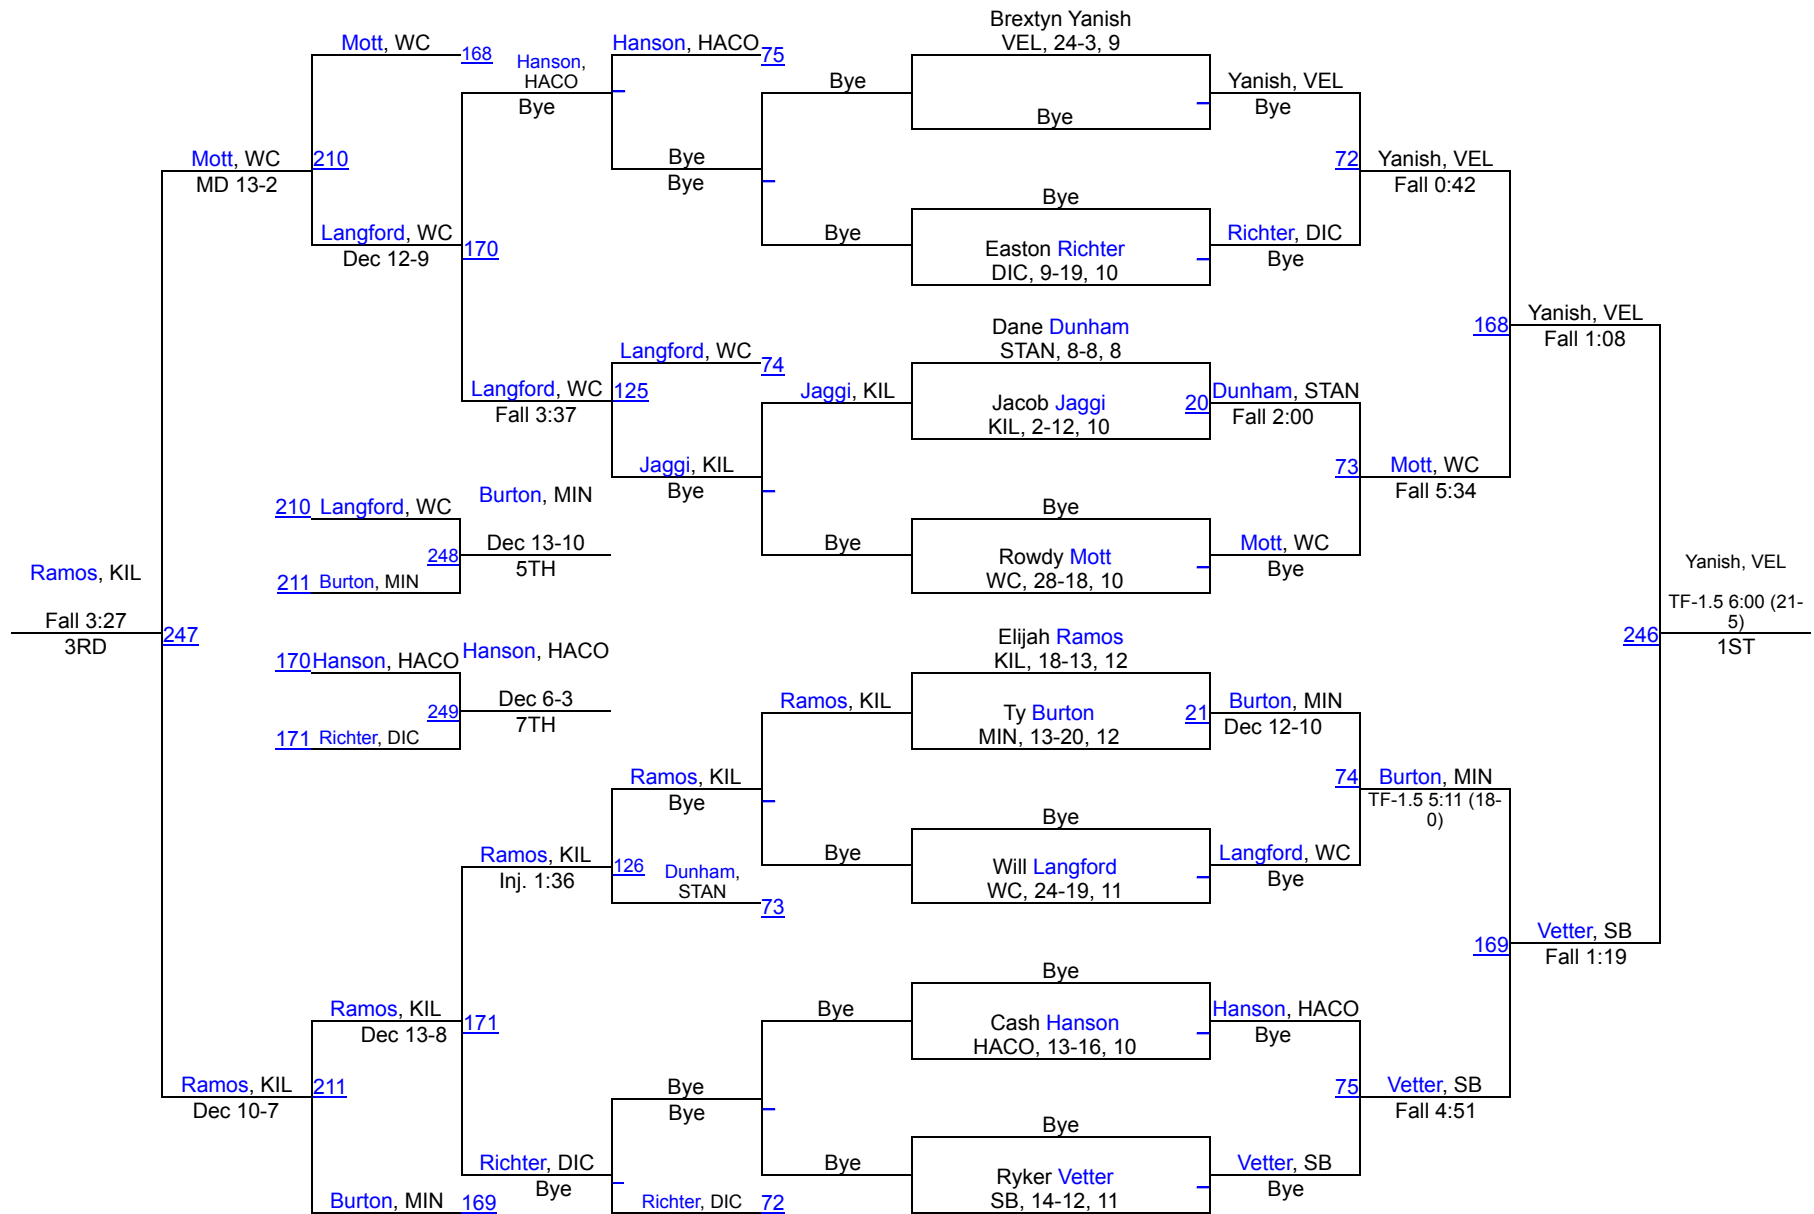

1	Minot	180
2	South Border	173
3	Velva	164
4	Dickinson	151
5	Watford City	124.5
6	New Salem-Almont	121.5
7	Killdeer	100.5
8	Bowman County/Beach	96.5
9	Stanley	95.5
10	Harvey-Wells County	88.5
11	Beulah-Hazen	63
12	Harding County	47
13	Deslacs-Burlington	44.5
14	Jamestown	28
15	Plentywood	11

2025 Badlands Classic

107

2025 Badlands Classic

114

2025 Badlands Classic

127

2025 Badlands Classic

133

2025 Badlands Classic

139

2025 Badlands Classic

145

2025 Badlands Classic

152

2025 Badlands Classic

160