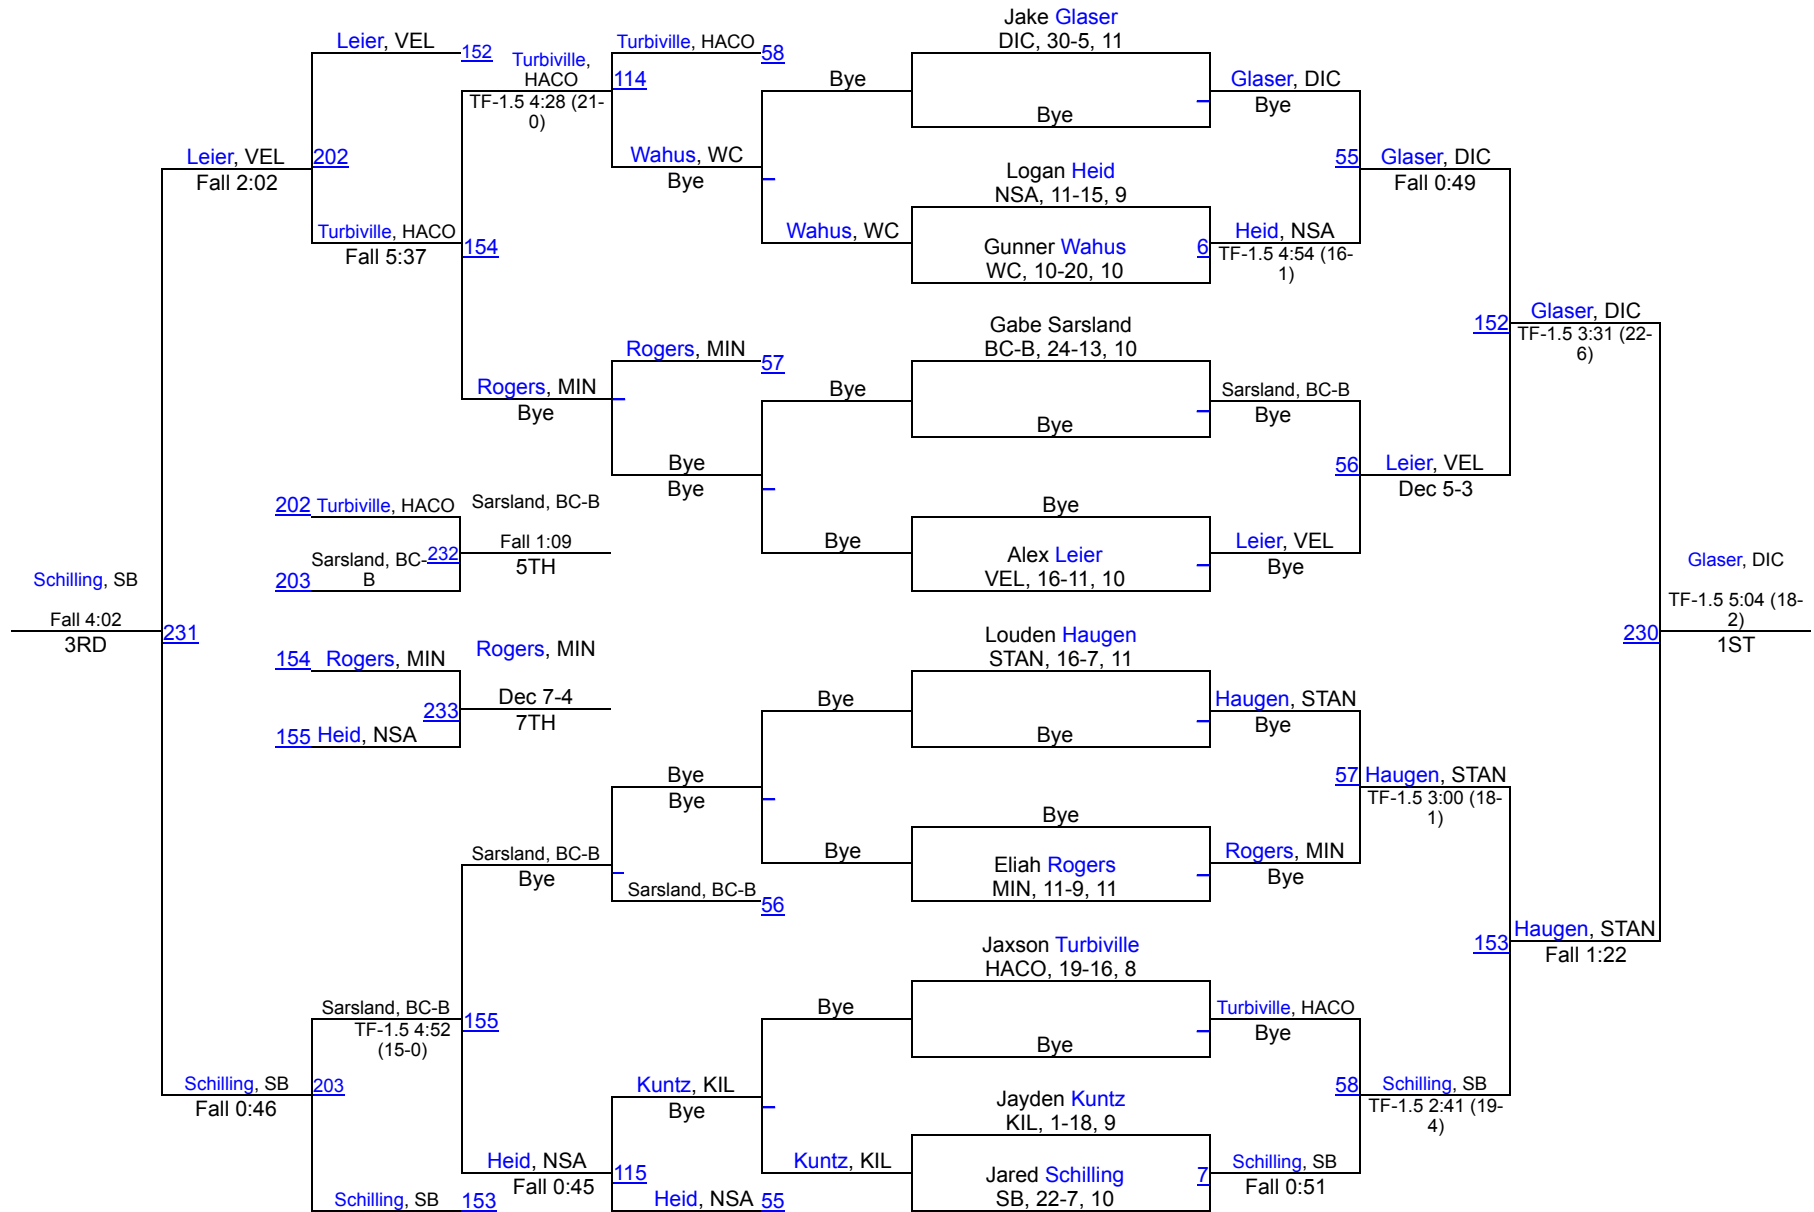

1	Minot	180
2	South Border	173
3	Velva	164
4	Dickinson	151
5	Watford City	124.5
6	New Salem-Almont	121.5
7	Killdeer	100.5
8	Bowman County/Beach	96.5
9	Stanley	95.5
10	Harvey-Wells County	88.5
11	Beulah-Hazen	63
12	Harding County	47
13	Deslacs-Burlington	44.5
14	Jamestown	28
15	Plentywood	11

2025 Badlands Classic

107

2025 Badlands Classic

114

2025 Badlands Classic

127

2025 Badlands Classic

133

2025 Badlands Classic

139

2025 Badlands Classic

145

2025 Badlands Classic

152

2025 Badlands Classic

160

2025 Badlands Classic

172

2025 Badlands Classic

189

2025 Badlands Classic

215