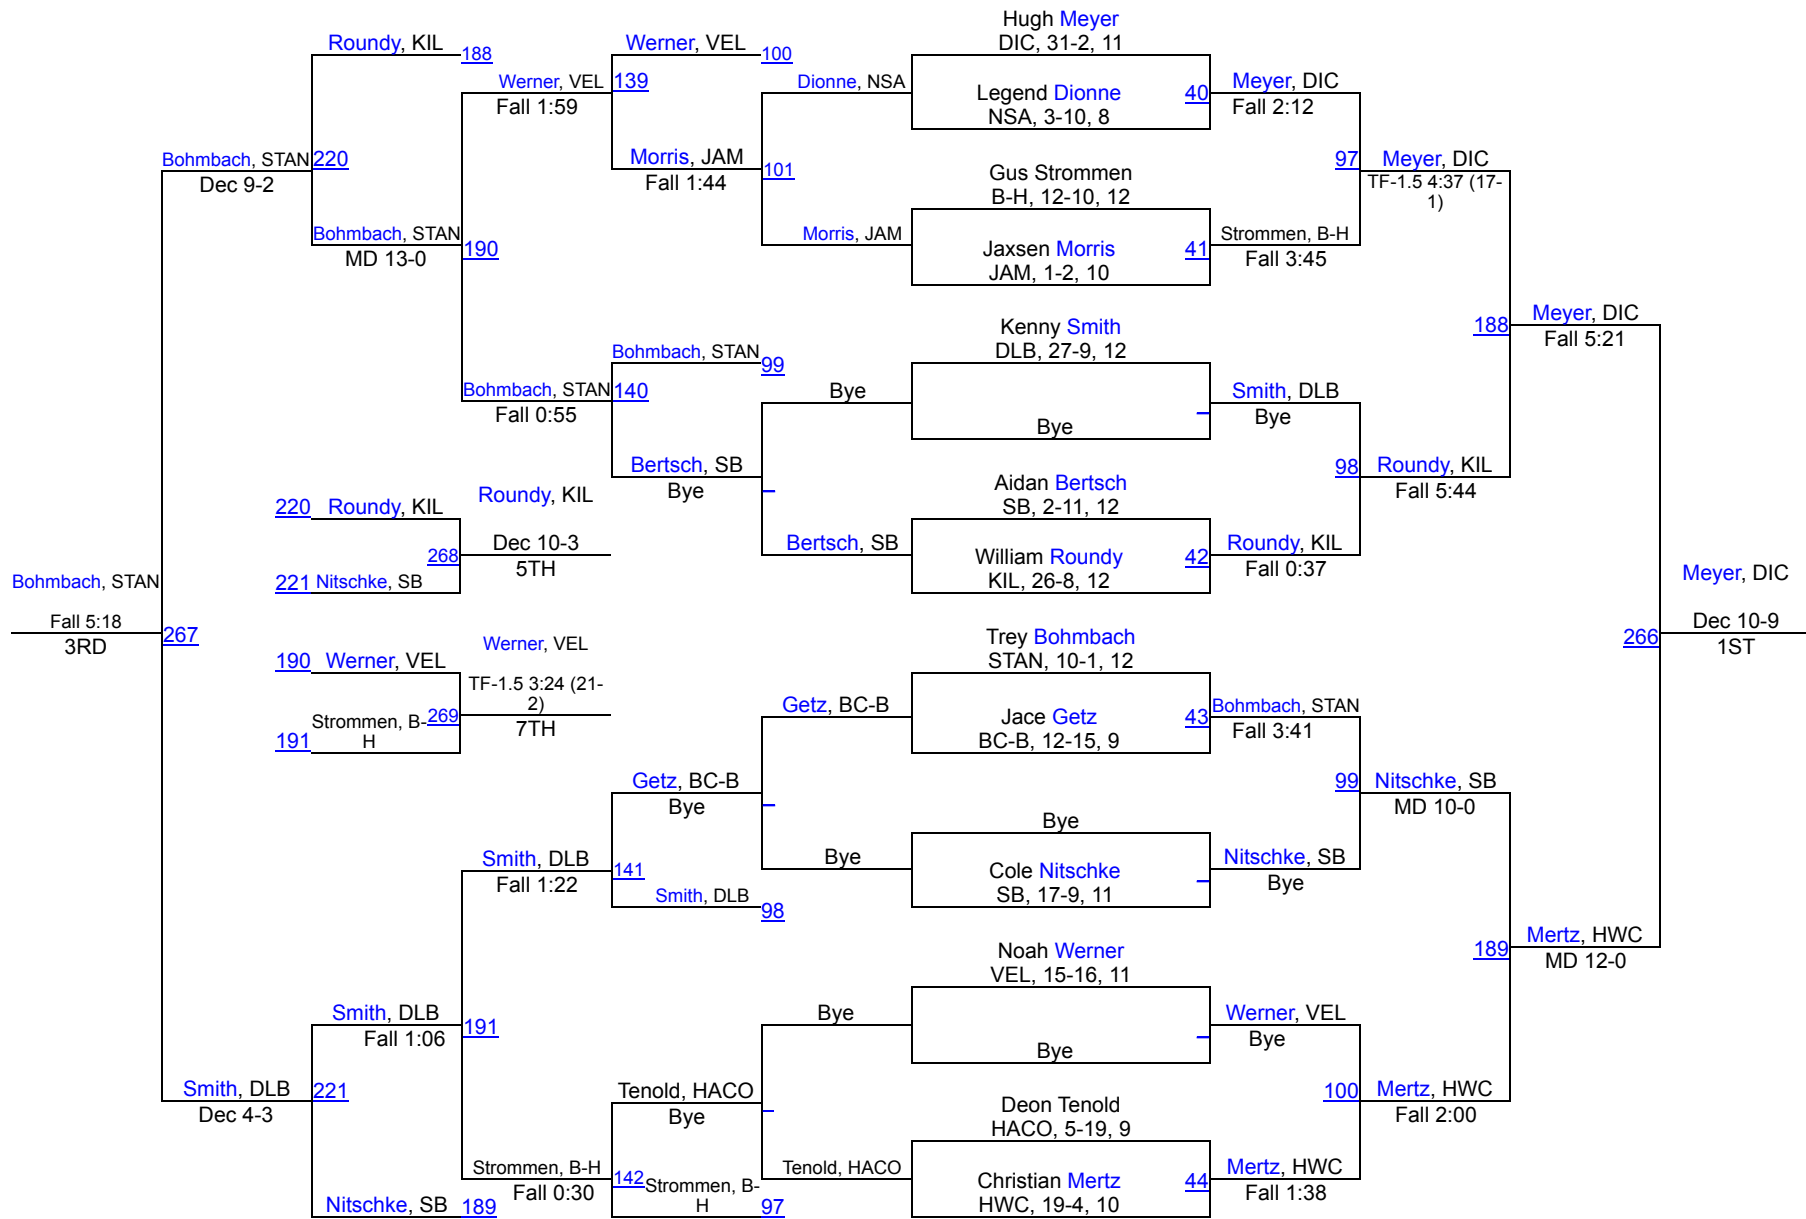

1	Minot	180
2	South Border	173
3	Velva	164
4	Dickinson	151
5	Watford City	124.5
6	New Salem-Almont	121.5
7	Killdeer	100.5
8	Bowman County/Beach	96.5
9	Stanley	95.5
10	Harvey-Wells County	88.5
11	Beulah-Hazen	63
12	Harding County	47
13	Deslacs-Burlington	44.5
14	Jamestown	28
15	Plentywood	11

2025 Badlands Classic

107

2025 Badlands Classic

114

2025 Badlands Classic

127

2025 Badlands Classic

133

2025 Badlands Classic

139

2025 Badlands Classic

145

2025 Badlands Classic

152

2025 Badlands Classic

160

2025 Badlands Classic

172

2025 Badlands Classic

189

2025 Badlands Classic

215