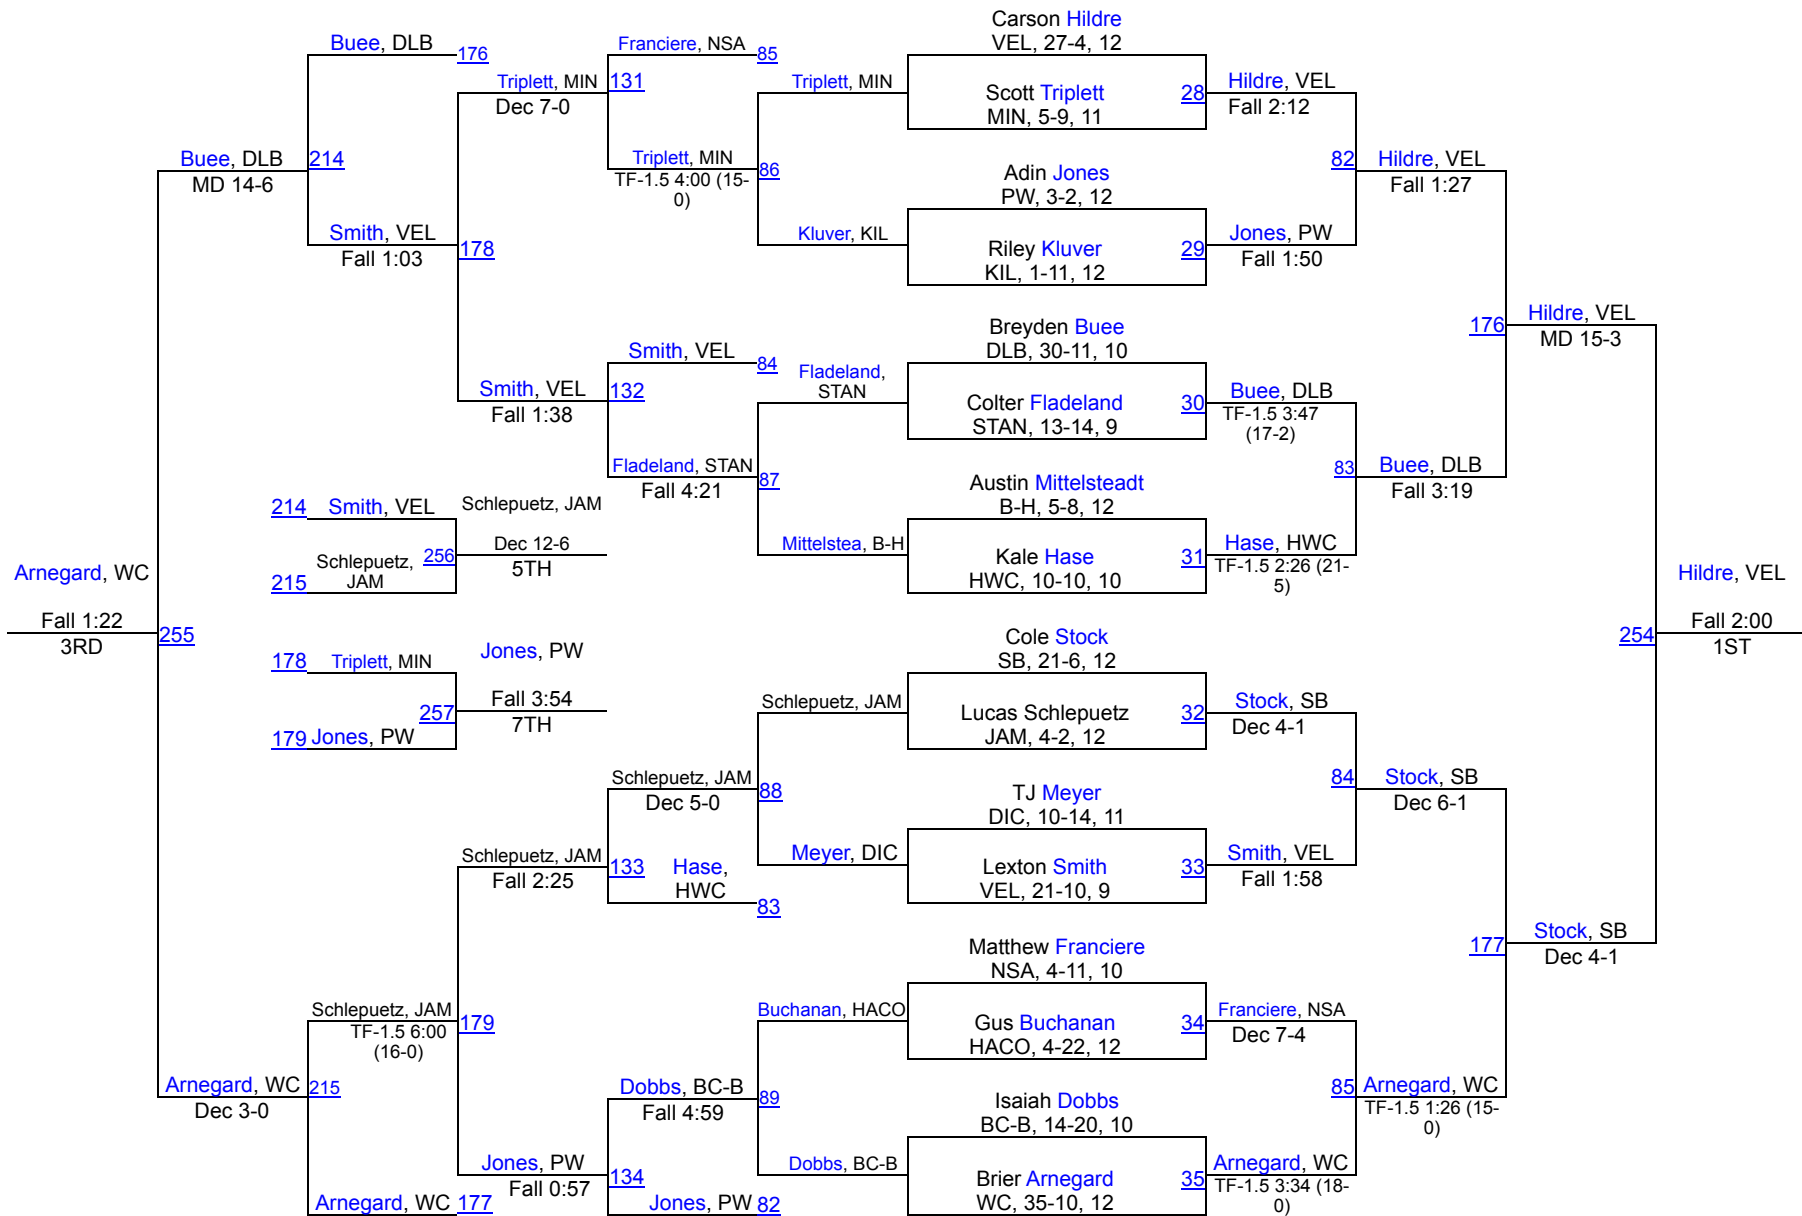

1	Minot	180
2	South Border	173
3	Velva	164
4	Dickinson	151
5	Watford City	124.5
6	New Salem-Almont	121.5
7	Killdeer	100.5
8	Bowman County/Beach	96.5
9	Stanley	95.5
10	Harvey-Wells County	88.5
11	Beulah-Hazen	63
12	Harding County	47
13	Deslacs-Burlington	44.5
14	Jamestown	28
15	Plentywood	11

2025 Badlands Classic

139

2025 Badlands Classic

145

2025 Badlands Classic

152

2025 Badlands Classic

160

2025 Badlands Classic

172

2025 Badlands Classic

189

2025 Badlands Classic

215