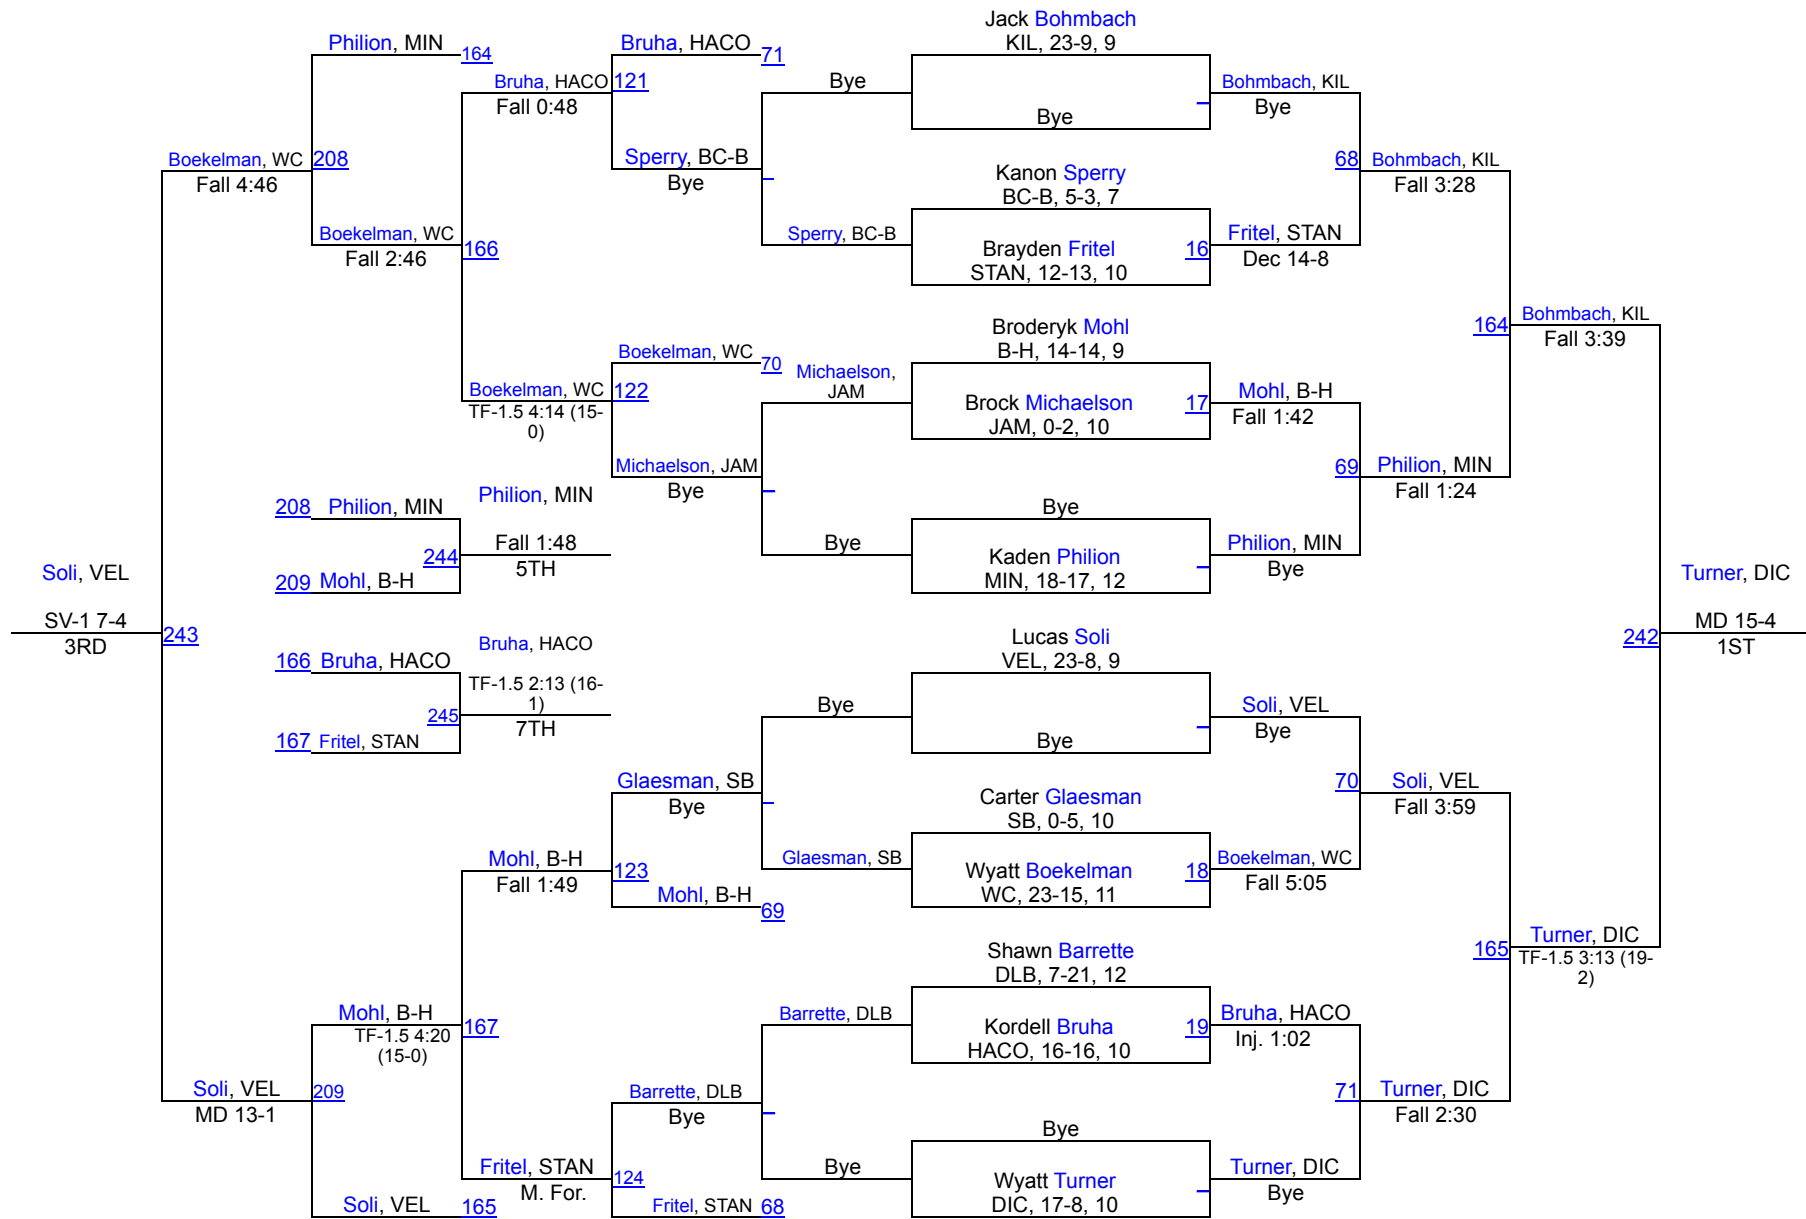

1	Minot	180
2	South Border	173
3	Velva	164
4	Dickinson	151
5	Watford City	124.5
6	New Salem-Almont	121.5
7	Killdeer	100.5
8	Bowman County/Beach	96.5
9	Stanley	95.5
10	Harvey-Wells County	88.5
11	Beulah-Hazen	63
12	Harding County	47
13	Deslacs-Burlington	44.5
14	Jamestown	28
15	Plentywood	11

2025 Badlands Classic

107

2025 Badlands Classic

114

2025 Badlands Classic

127

2025 Badlands Classic

133

2025 Badlands Classic

139

2025 Badlands Classic

145

2025 Badlands Classic

152

2025 Badlands Classic

160