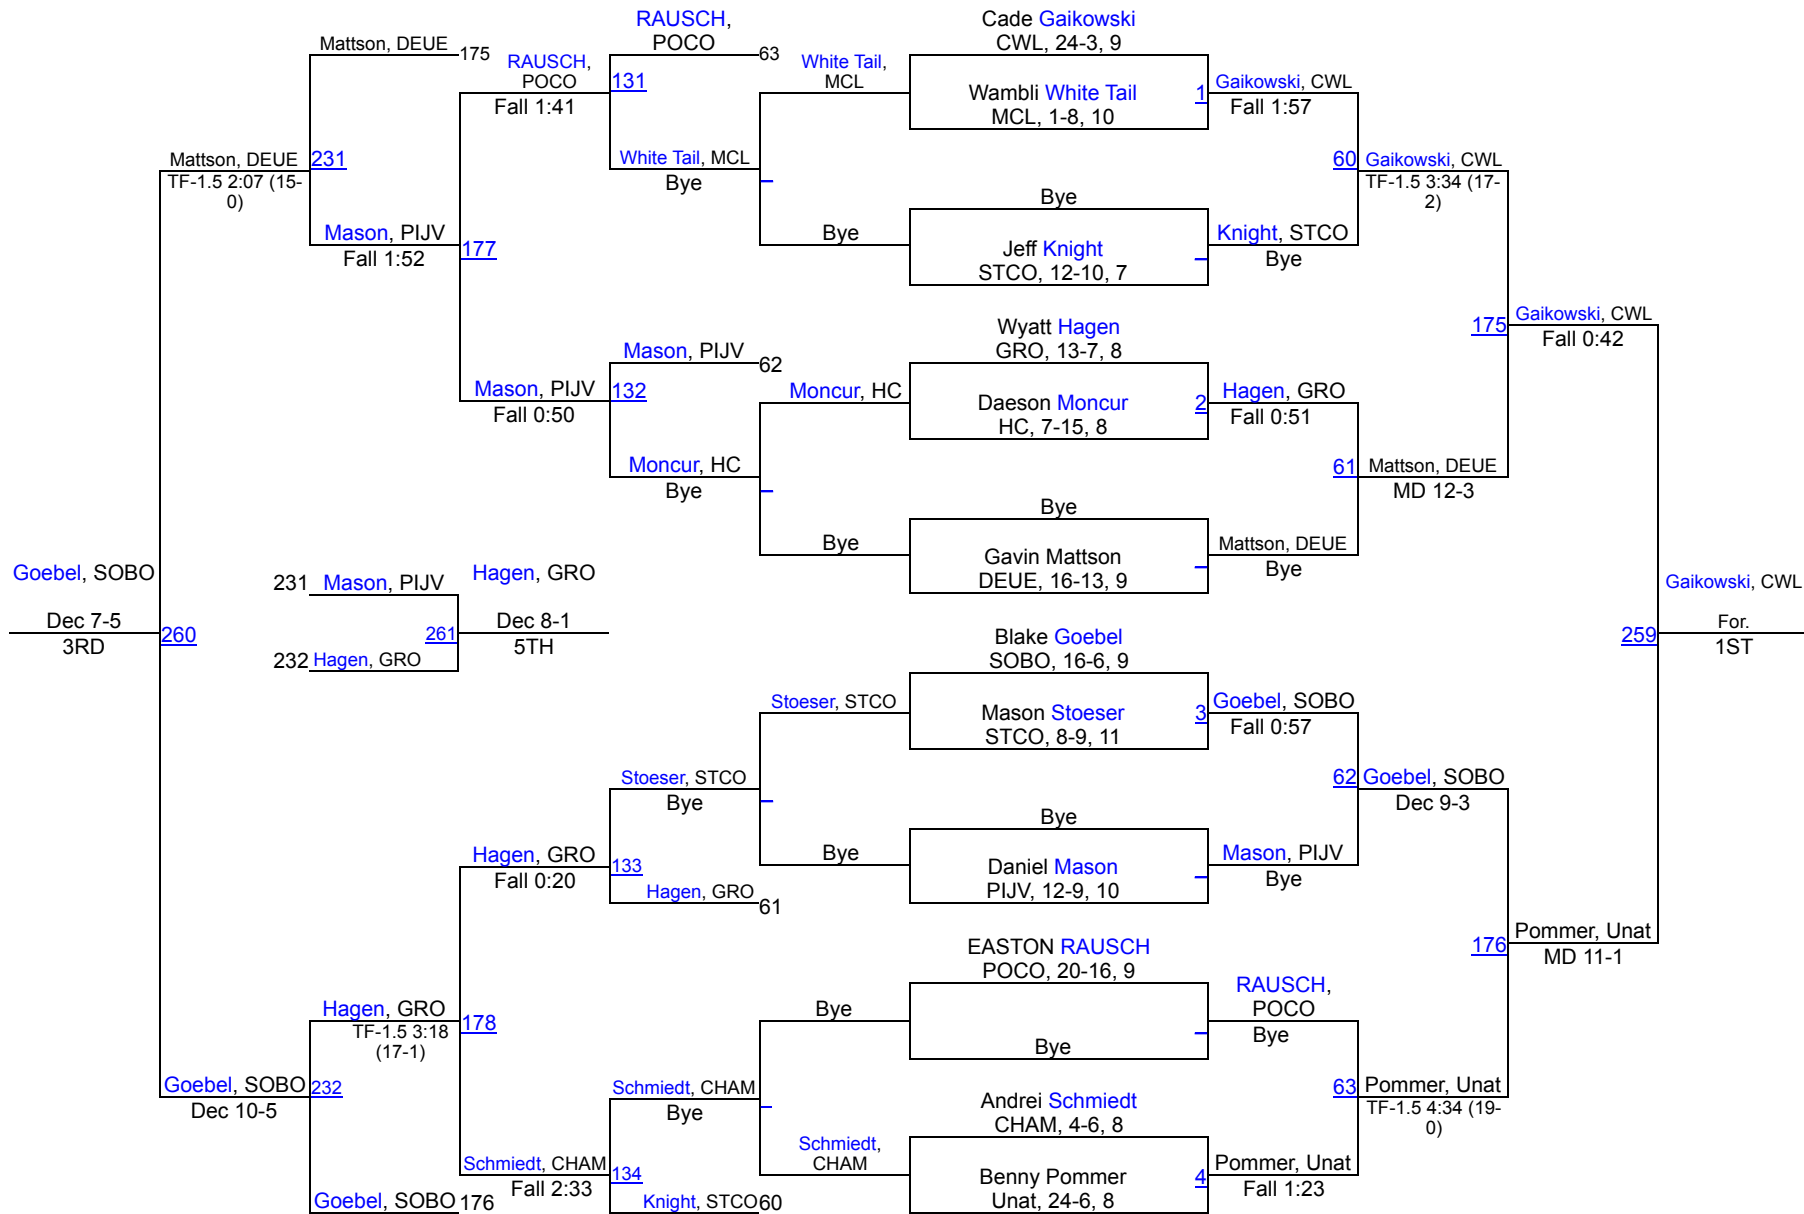

## Battler Boys Invitational

1	Chamberlain	169.5
2	Clark Willow Lake	165
3	South Border	163.5
4	Groton	129.5
5	Wessington Springs/Woonsocket/Wolsey Wessington	127
6	Stanley County	126.5
7	Deuel	103.5
8	Faulkton Area	81
9	Pierre T.F. Riggs	78
10	Harding County	71
11	Webster	61
12	Potter County	58.5
13	Mobridge/Polllock	51
14	Sully Buttes	44
15	Newell	35
16	Warner	29.5
17	Lemmon	21.5
17	Sunshine Bible Academy	21.5
19	Faith	19.5
20	CEB/Dupree	12
21	McLaughlin	9.5
22	Timber Lake	7
23	Ipswich/Bowdle	0
23	McIntosh	0

# Battler Invitational

106

# Battler Invitational

113