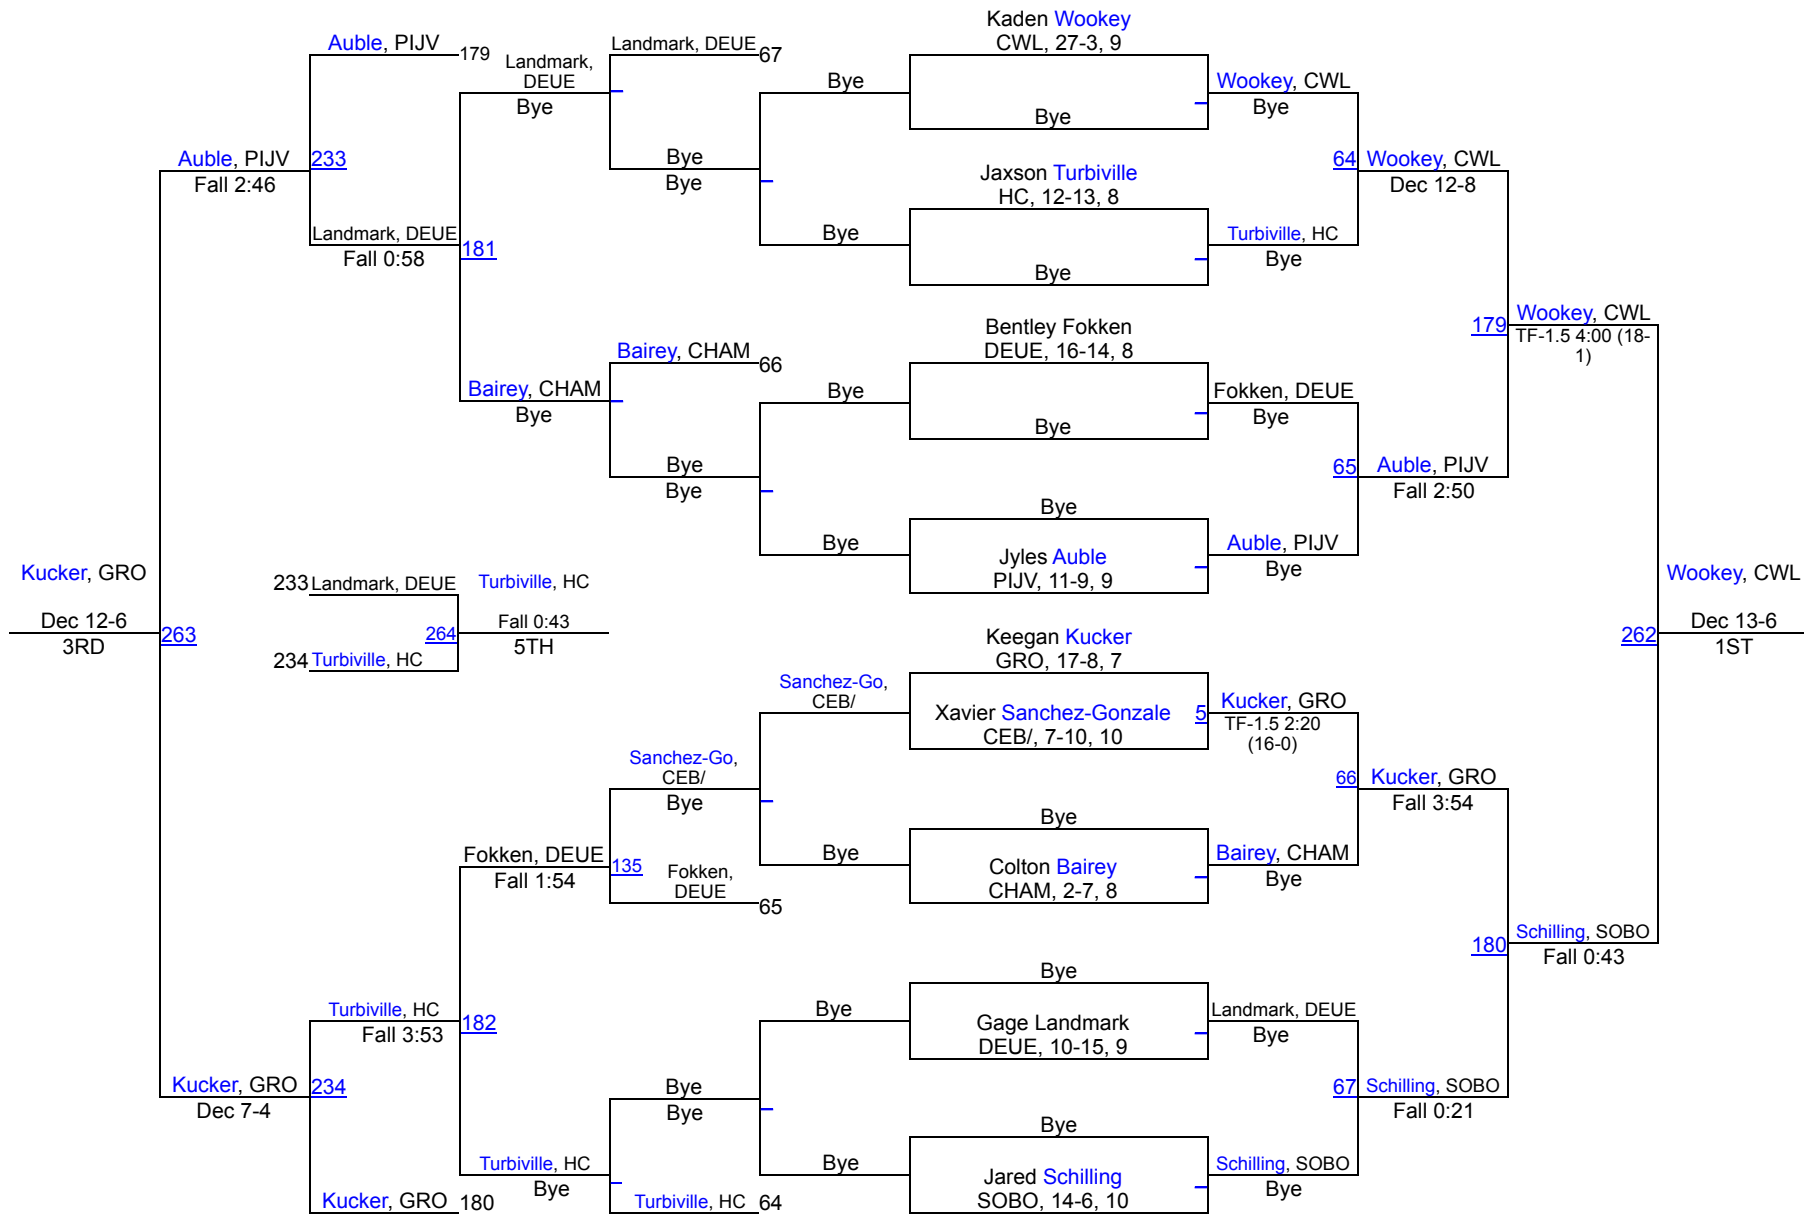

## Battler Boys Invitational

1	Chamberlain	169.5
2	Clark Willow Lake	165
3	South Border	163.5
4	Groton	129.5
5	Wessington Springs/Woonsocket/Wolsey Wessington	127
6	Stanley County	126.5
7	Deuel	103.5
8	Faulkton Area	81
9	Pierre T.F. Riggs	78
10	Harding County	71
11	Webster	61
12	Potter County	58.5
13	Mobridge/Polllock	51
14	Sully Buttes	44
15	Newell	35
16	Warner	29.5
17	Lemmon	21.5
17	Sunshine Bible Academy	21.5
19	Faith	19.5
20	CEB/Dupree	12
21	McLaughlin	9.5
22	Timber Lake	7
23	Ipswich/Bowdle	0
23	McIntosh	0

# Battler Invitational

106

# Battler Invitational

113