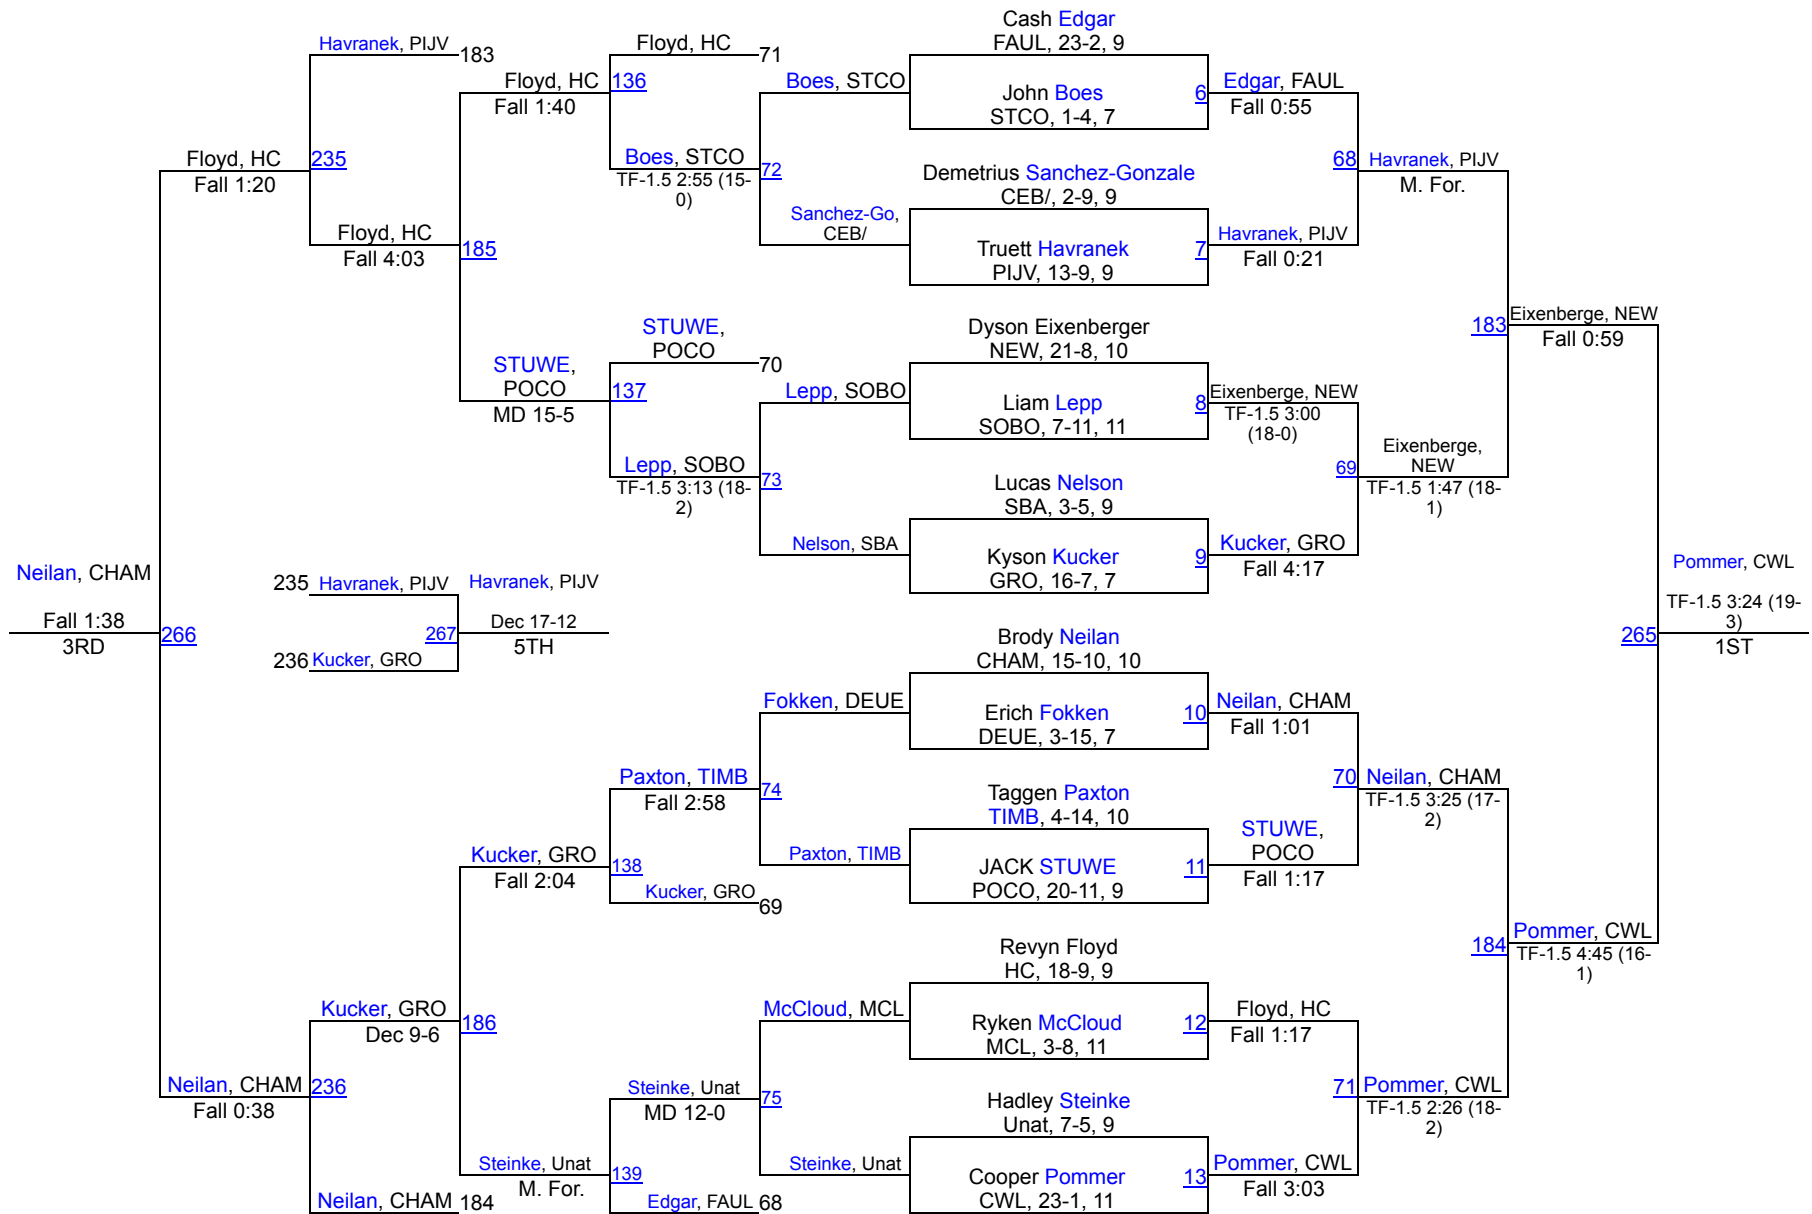

## Battler Boys Invitational

1	Chamberlain	169.5
2	Clark Willow Lake	165
3	South Border	163.5
4	Groton	129.5
5	Wessington Springs/Woonsocket/Wolsey Wessington	127
6	Stanley County	126.5
7	Deuel	103.5
8	Faulkton Area	81
9	Pierre T.F. Riggs	78
10	Harding County	71
11	Webster	61
12	Potter County	58.5
13	Mobridge/Polllock	51
14	Sully Buttes	44
15	Newell	35
16	Warner	29.5
17	Lemmon	21.5
17	Sunshine Bible Academy	21.5
19	Faith	19.5
20	CEB/Dupree	12
21	McLaughlin	9.5
22	Timber Lake	7
23	Ipswich/Bowdle	0
23	McIntosh	0

# Battler Invitational

106

# Battler Invitational

113

# Battler Invitational

120