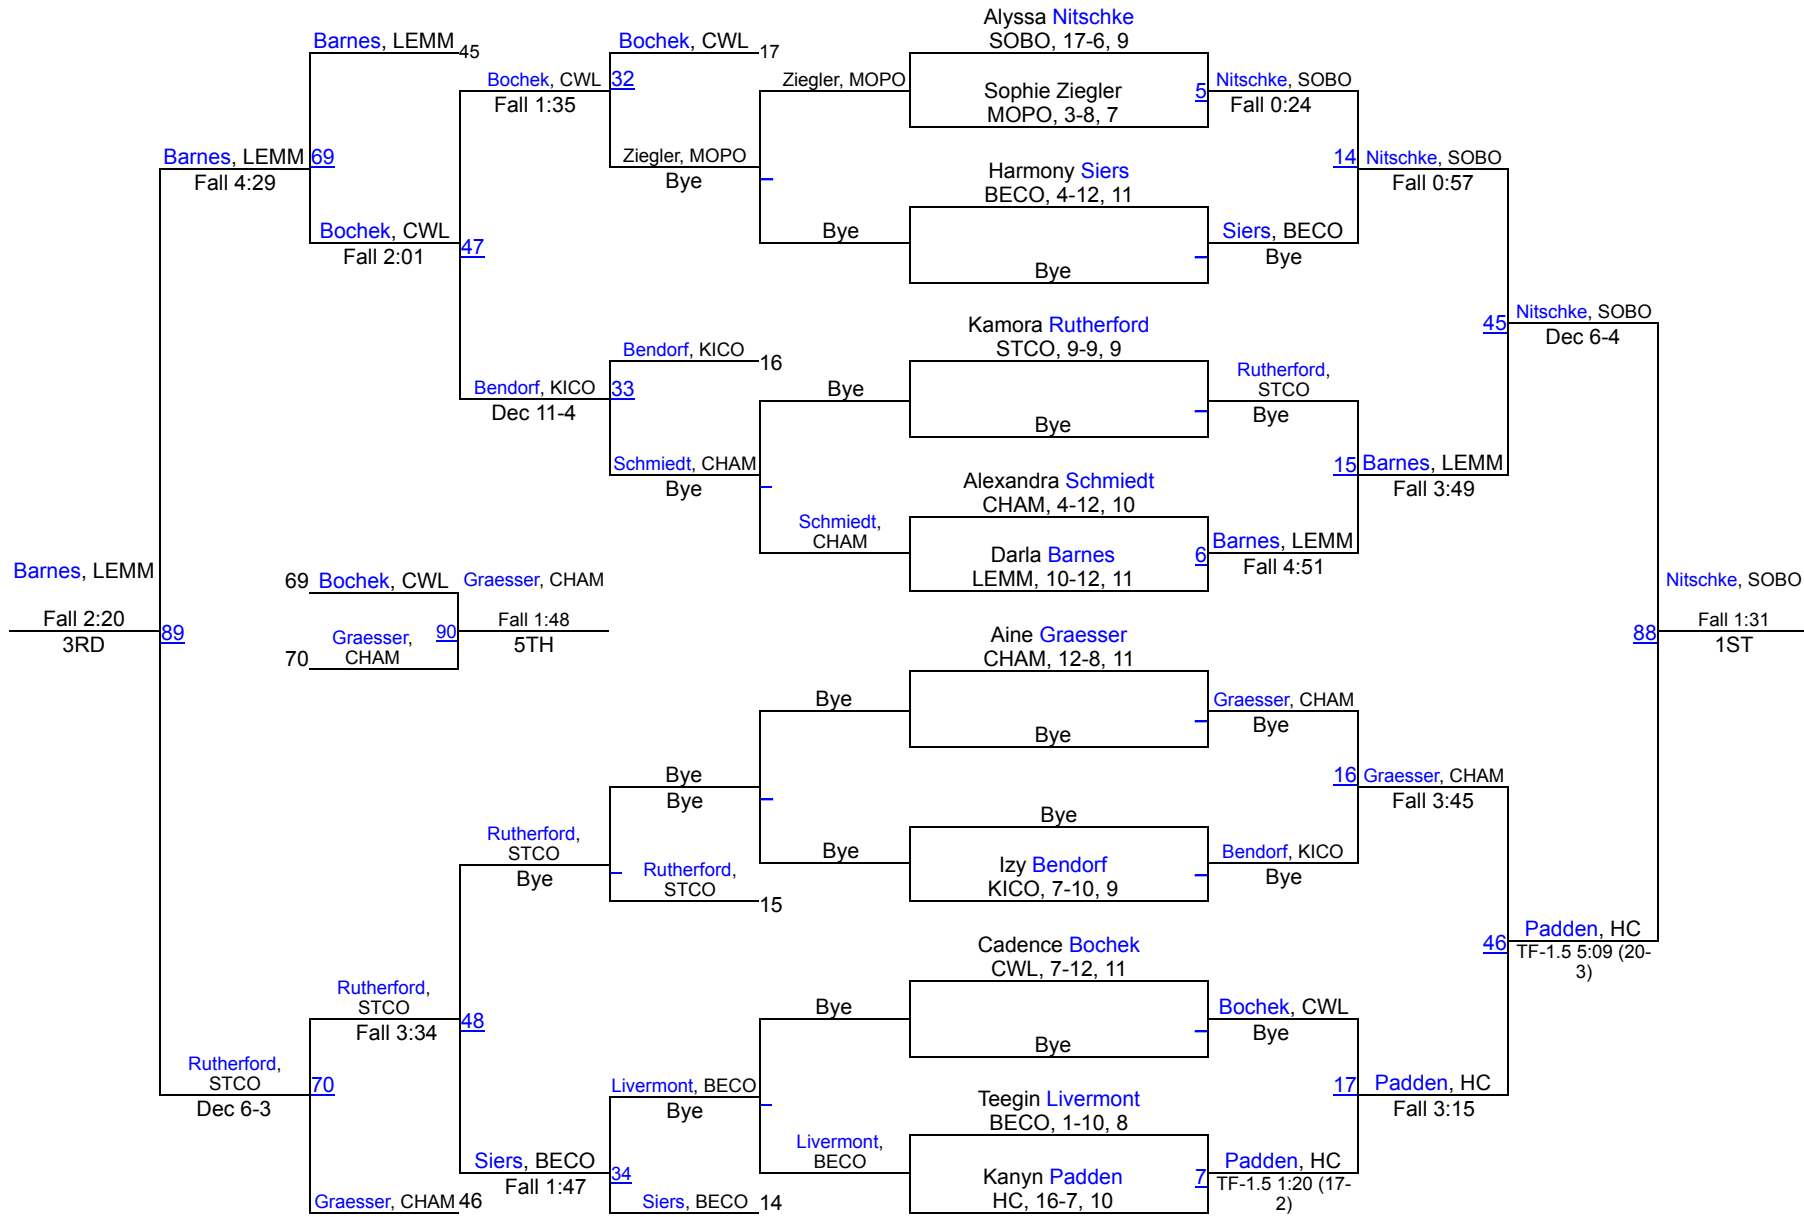

Round 5

Litsey, SOBO
86
Litsey, SOBO
Fall 5:46
Rutherford, STCO

Risse, BECO
87
Yost, WWWWW
Dec 6-4
Yost, WWWWW

Hadley Gjerde, CWL, 4-14, 10
5TH

Battler Girls

120

Battler Girls

132