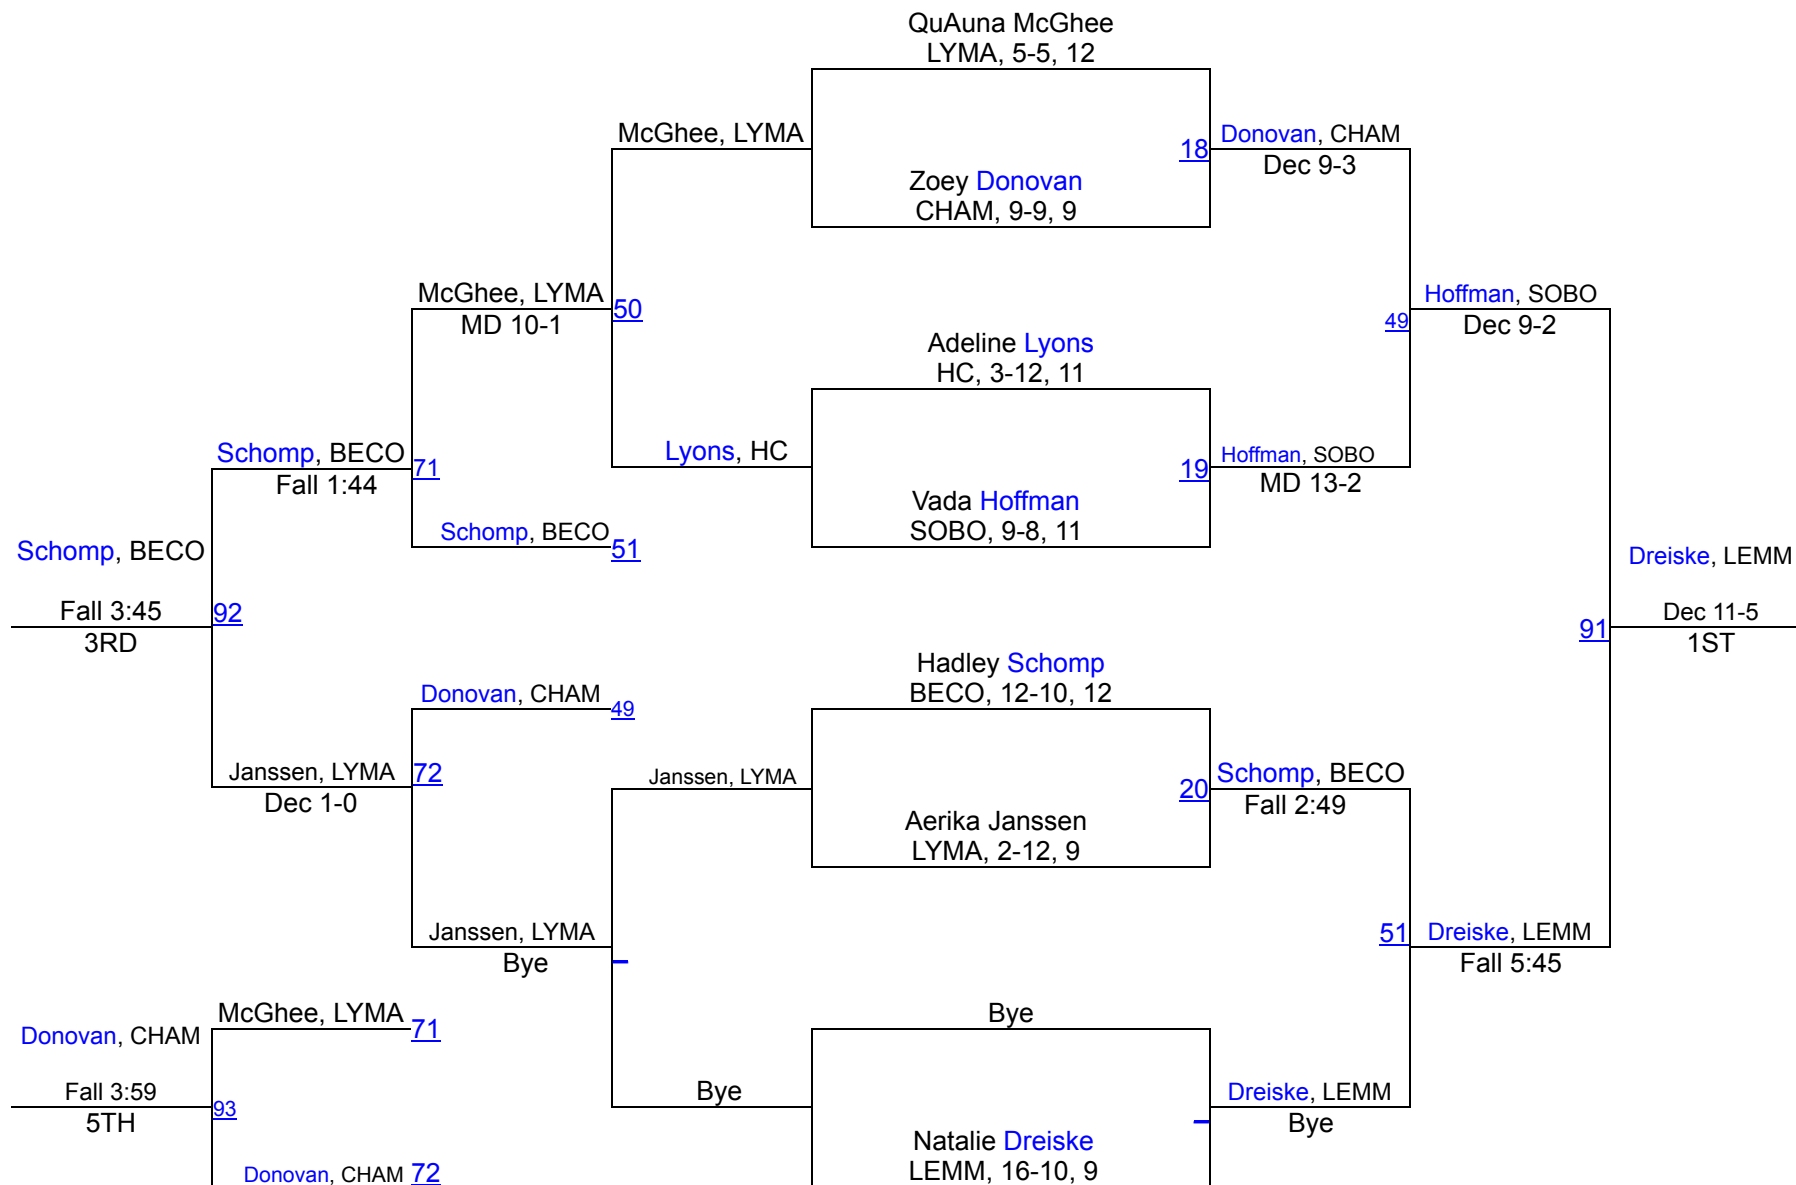

Round 5

Litsey, SOBO
86
Litsey, SOBO
Fall 5:46
Rutherford, STCO

Risse, BECO
87
Yost, WWWWW
Dec 6-4
Yost, WWWWW

Hadley Gjerde, CWL, 4-14, 10
5TH

Battler Girls

120

Battler Girls

132