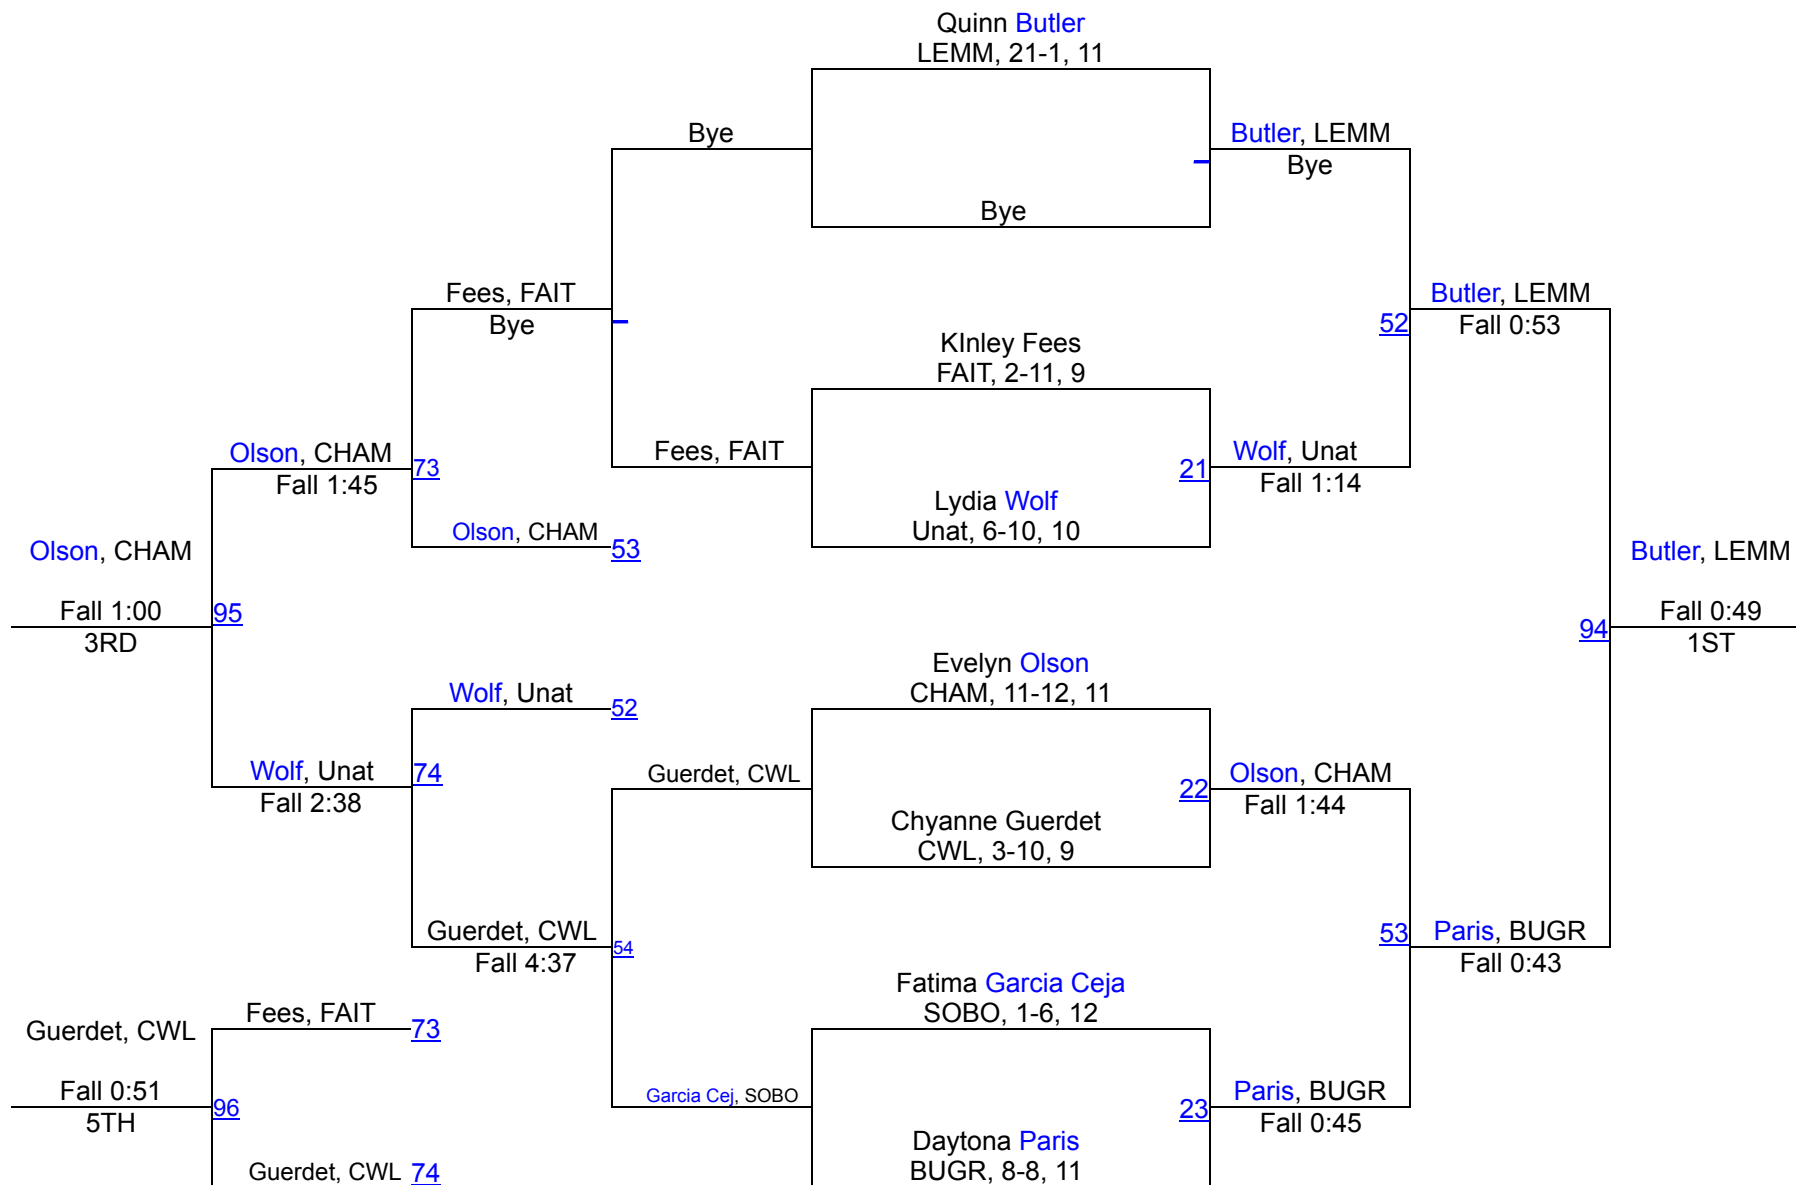

Round 5

Litsey, SOBO
86
Litsey, SOBO
Fall 5:46
Rutherford, STCO

Risse, BECO
87
Yost, WWWWW
Dec 6-4
Yost, WWWWW

Hadley Gjerde, CWL, 4-14, 10
5TH

Battler Girls

120

Battler Girls

132