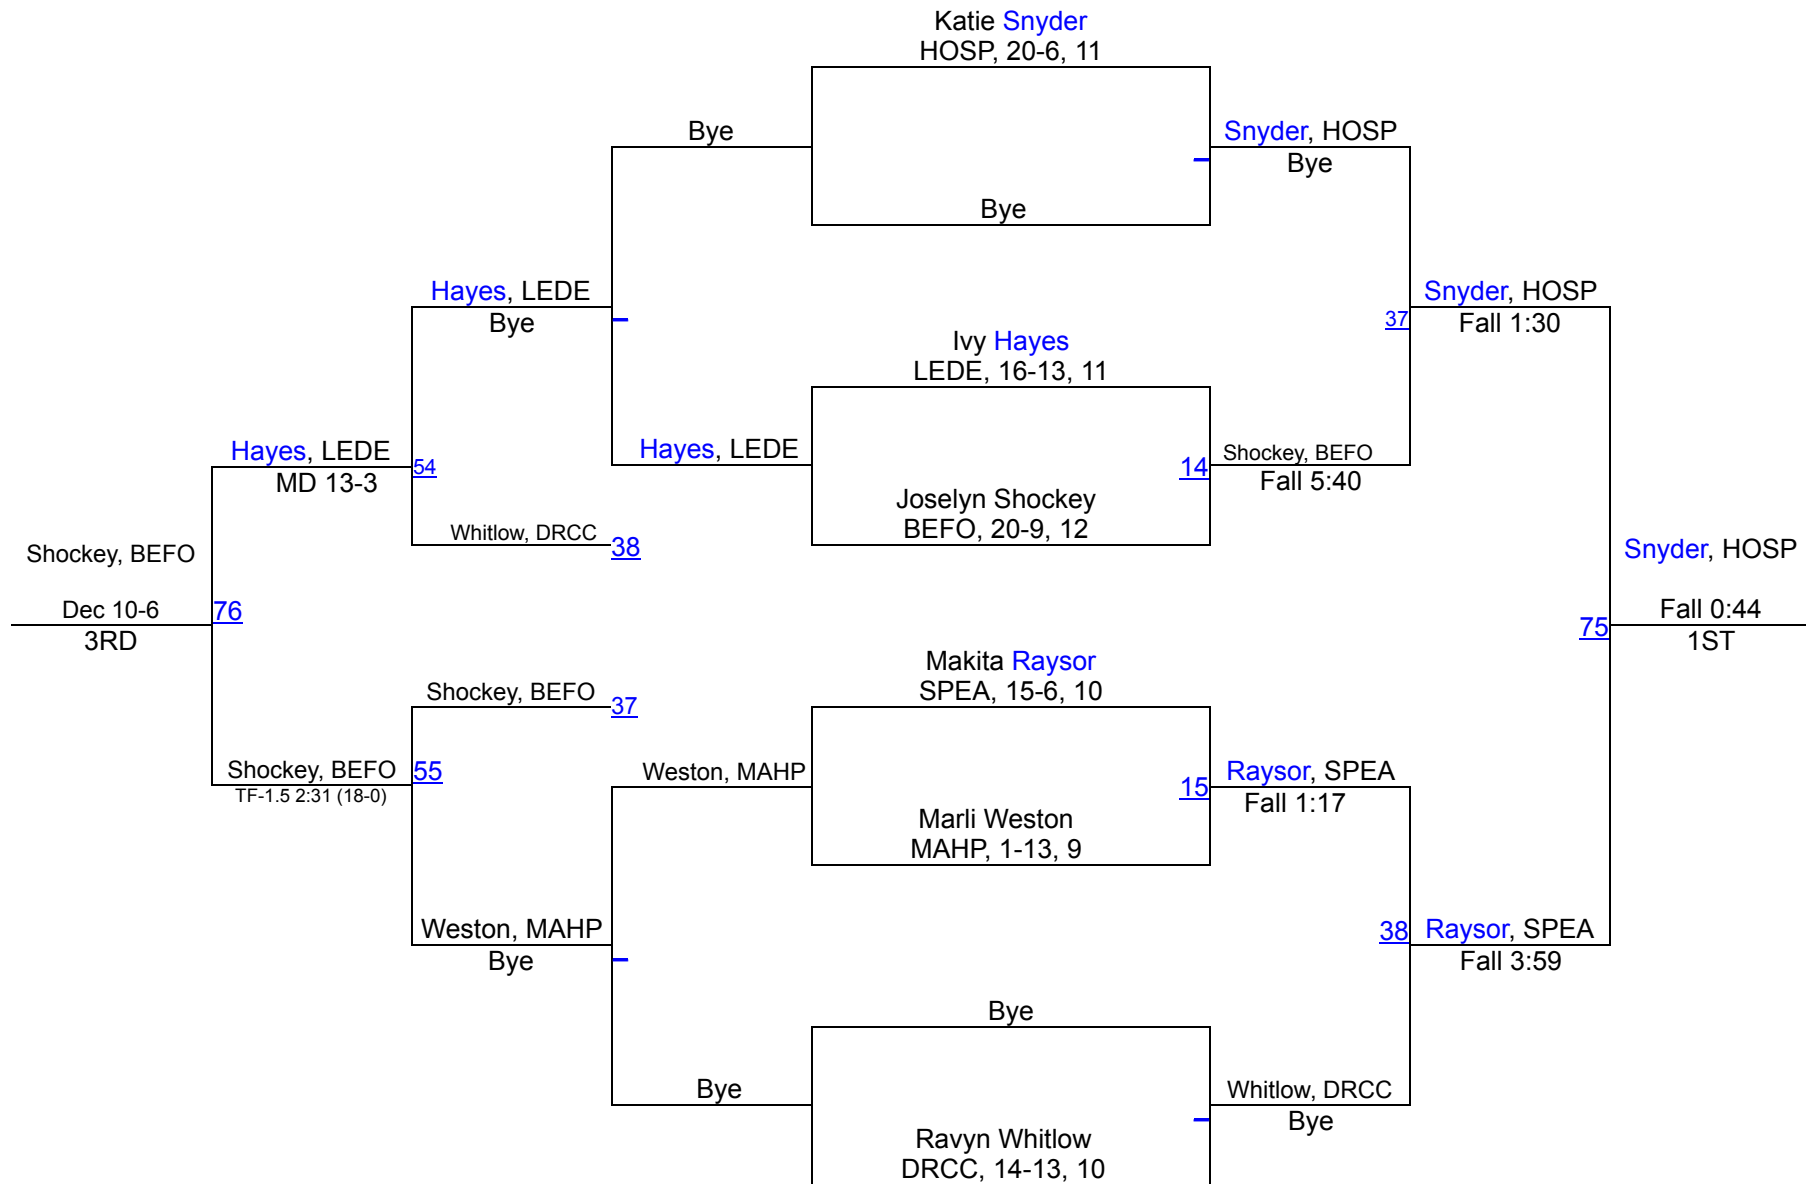

Black Hills Conference Girls Tournament

152