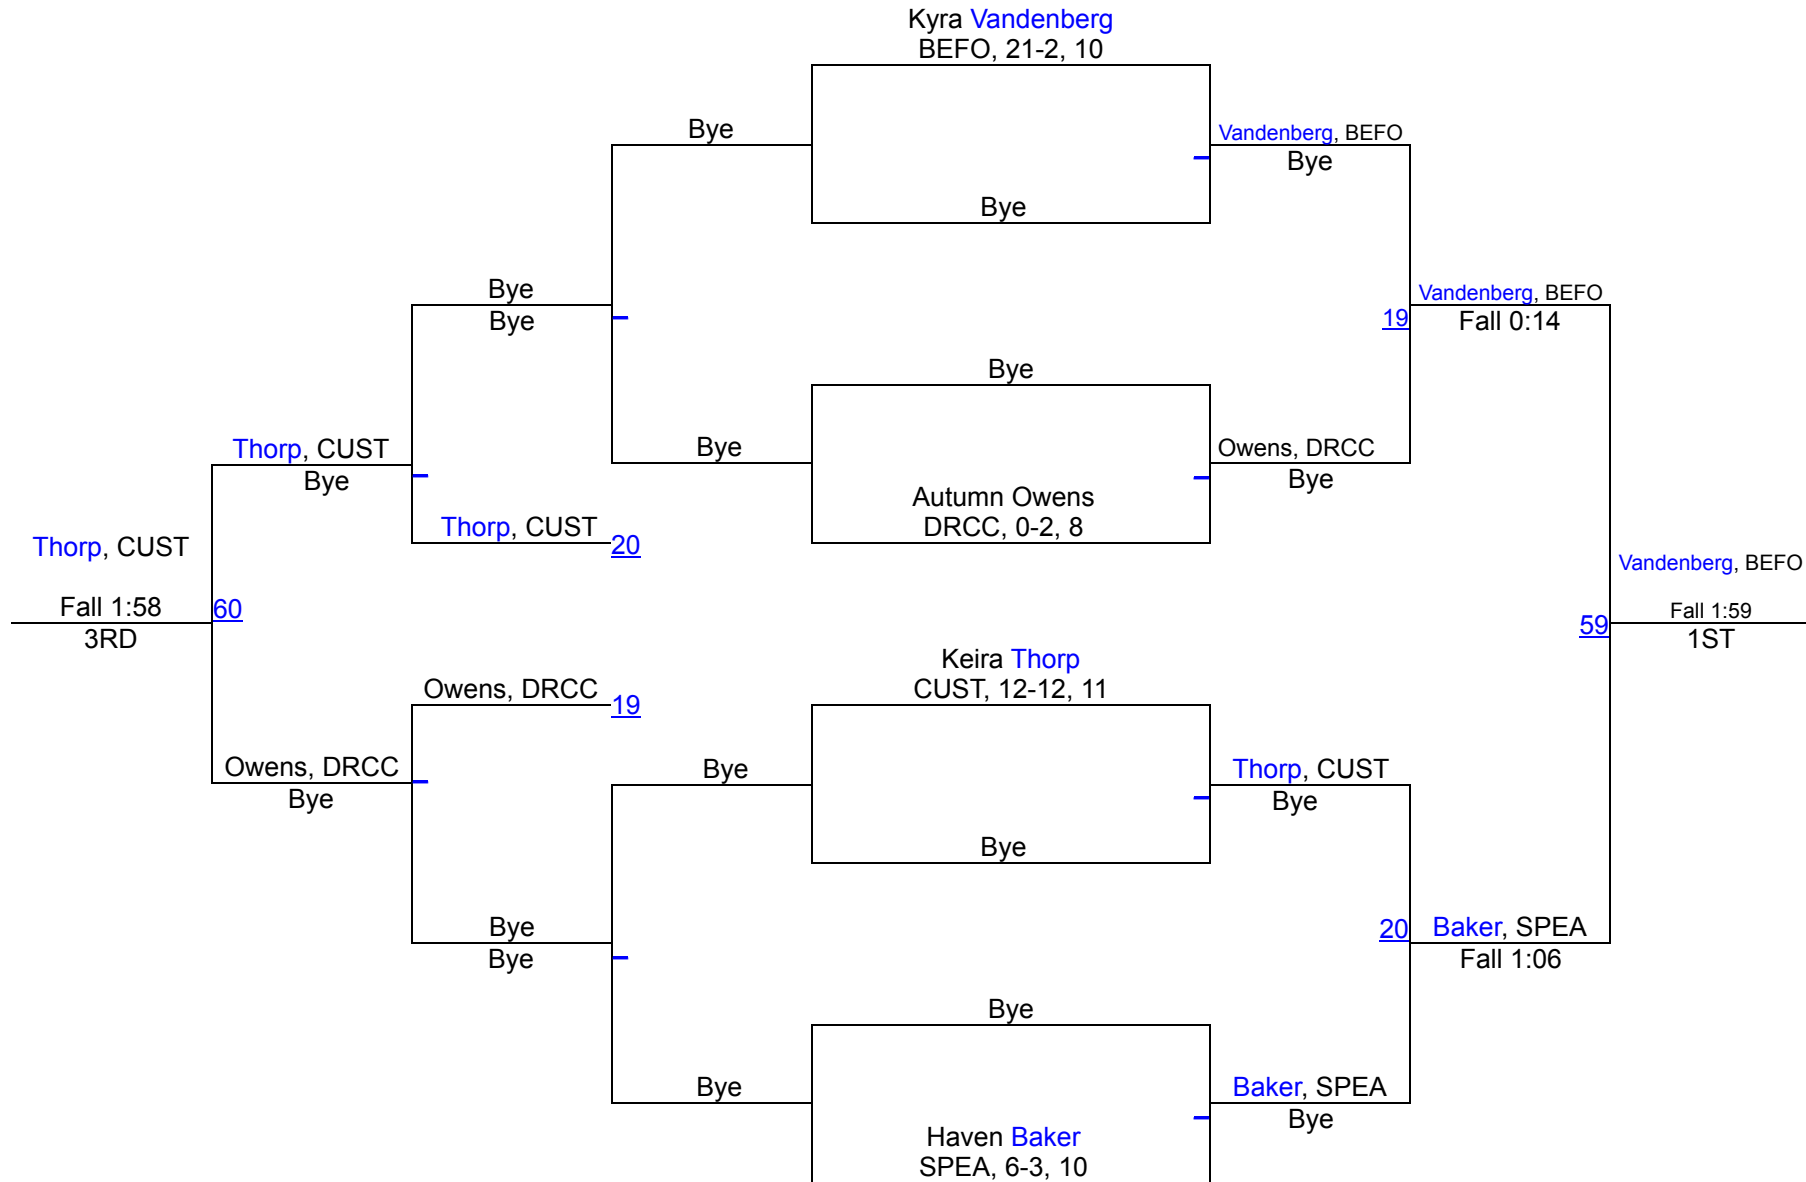

Team Scores

1	Spearfish	167.0
2	Custer	139.0
3	Hot Springs	92.0
4	Douglas/Rapid City Christian/New Underwood	73.0
5	Belle Fourche	72.5
6	Lead-Deadwood	58.0
7	St. Thomas More	27.0
8	Mahpiya Luta	22.0
9	Hill City	16.0

Black Hills Conference Girls Tournament

100

Black Hills Conference Girls Tournament

Black Hills Conference Girls Tournament

114

Black Hills Conference Girls Tournament

120

Black Hills Conference Girls Tournament