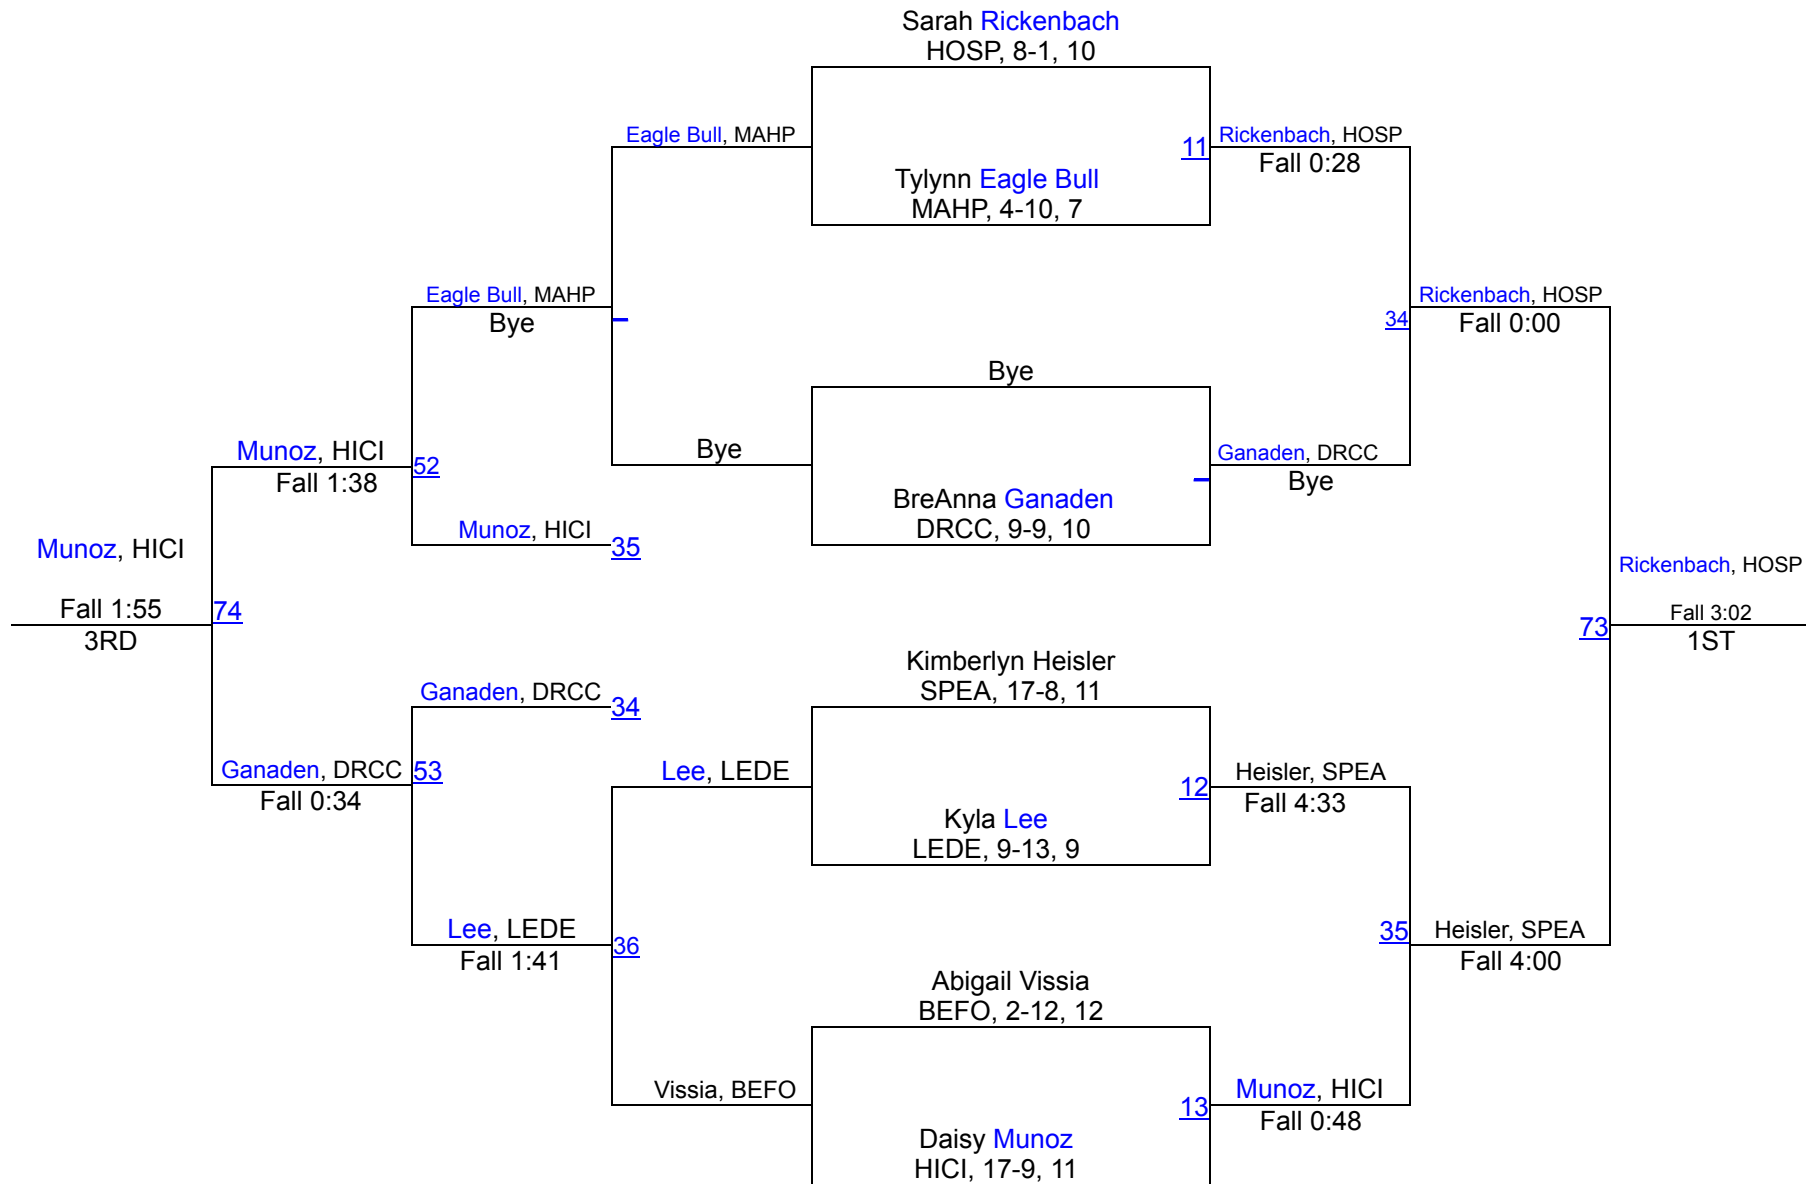

Team Scores

1	Spearfish	167.0
2	Custer	139.0
3	Hot Springs	92.0
4	Douglas/Rapid City Christian/New Underwood	73.0
5	Belle Fourche	72.5
6	Lead-Deadwood	58.0
7	St. Thomas More	27.0
8	Mahpiya Luta	22.0
9	Hill City	16.0

Black Hills Conference Girls Tournament

100

Black Hills Conference Girls Tournament

Black Hills Conference Girls Tournament

114

Black Hills Conference Girls Tournament

120

Black Hills Conference Girls Tournament

126

Black Hills Conference Girls Tournament

132

Black Hills Conference Girls Tournament

138

Black Hills Conference Girls Tournament

145

Black Hills Conference Girls Tournament

152

Black Hills Conference Girls Tournament

165

Black Hills Conference Girls Tournament

185

Black Hills Conference Girls Tournament