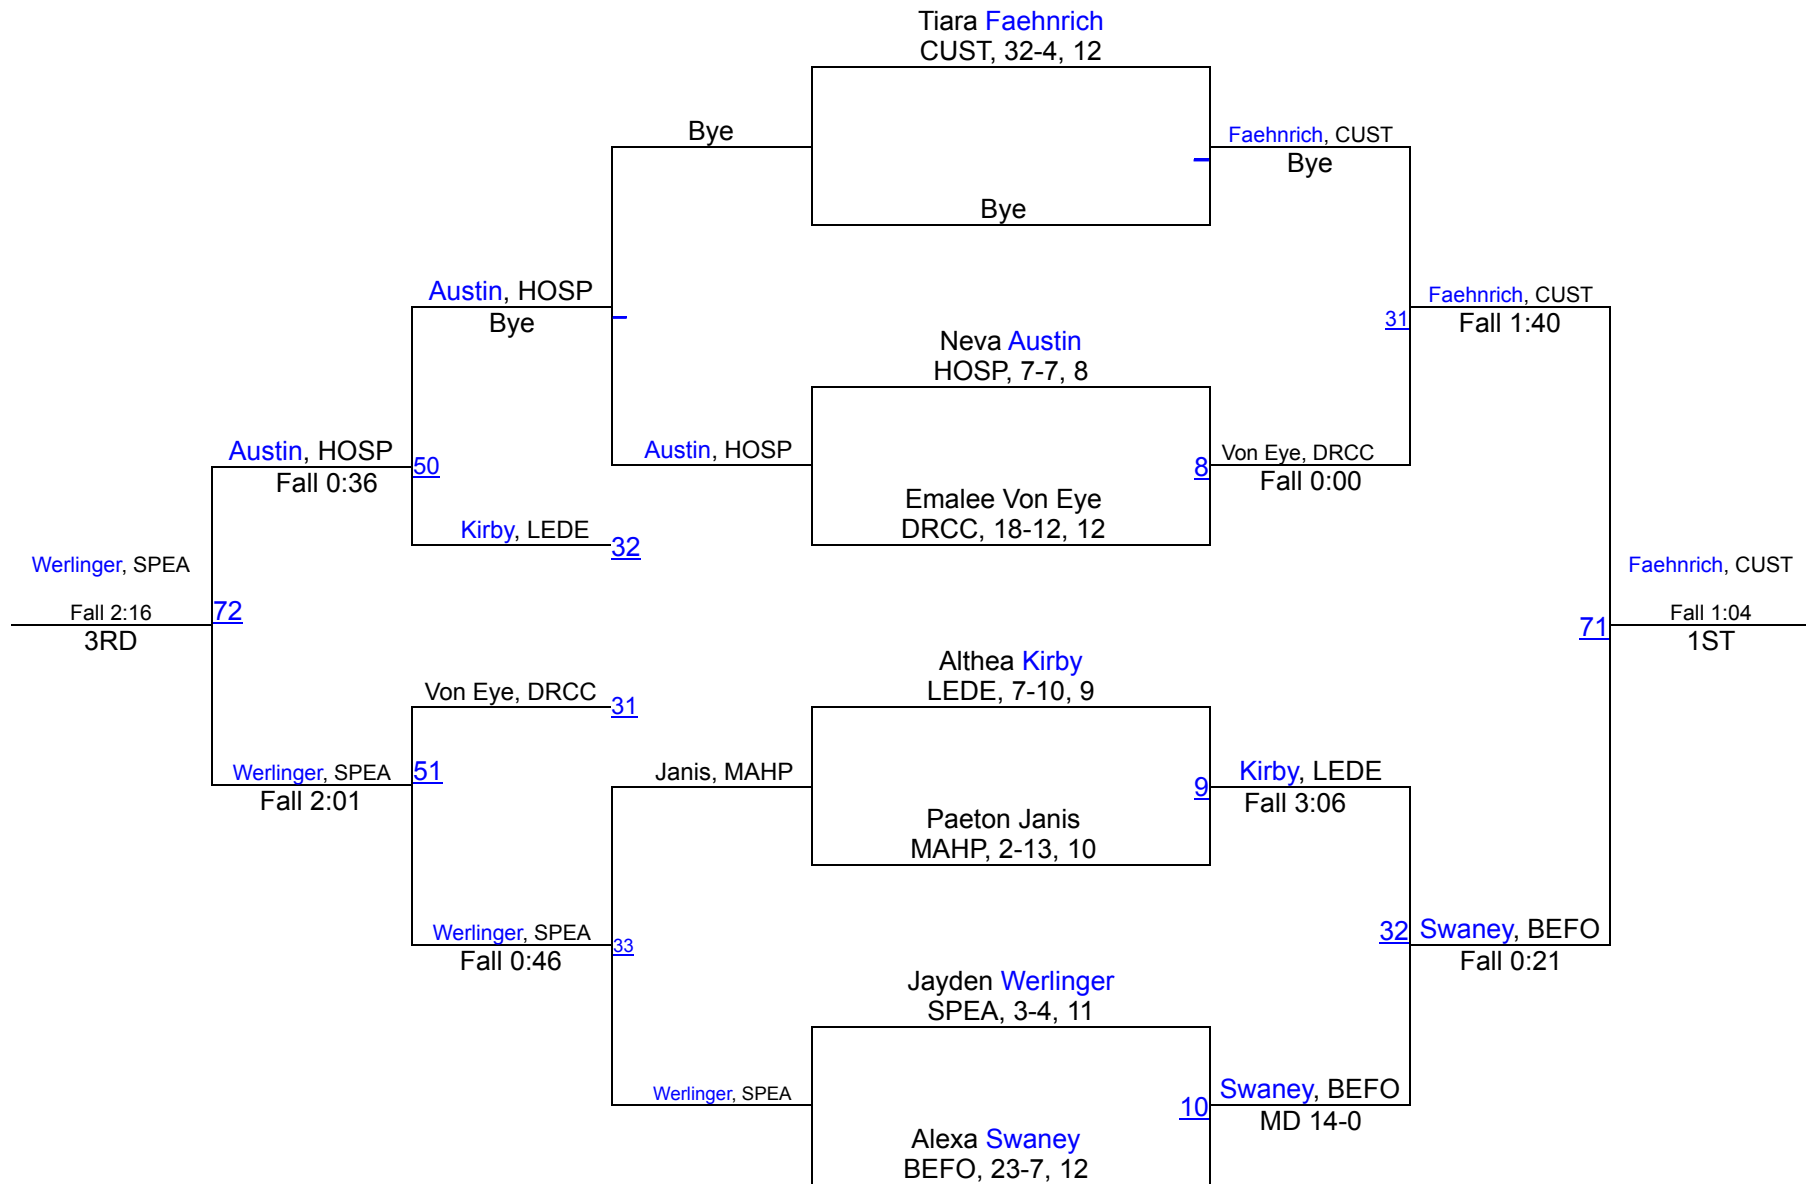

Team Scores

1	Spearfish	167.0
2	Custer	139.0
3	Hot Springs	92.0
4	Douglas/Rapid City Christian/New Underwood	73.0
5	Belle Fourche	72.5
6	Lead-Deadwood	58.0
7	St. Thomas More	27.0
8	Mahpiya Luta	22.0
9	Hill City	16.0

126

Black Hills Conference Girls Tournament

132

Black Hills Conference Girls Tournament

138

Black Hills Conference Girls Tournament

145

Black Hills Conference Girls Tournament