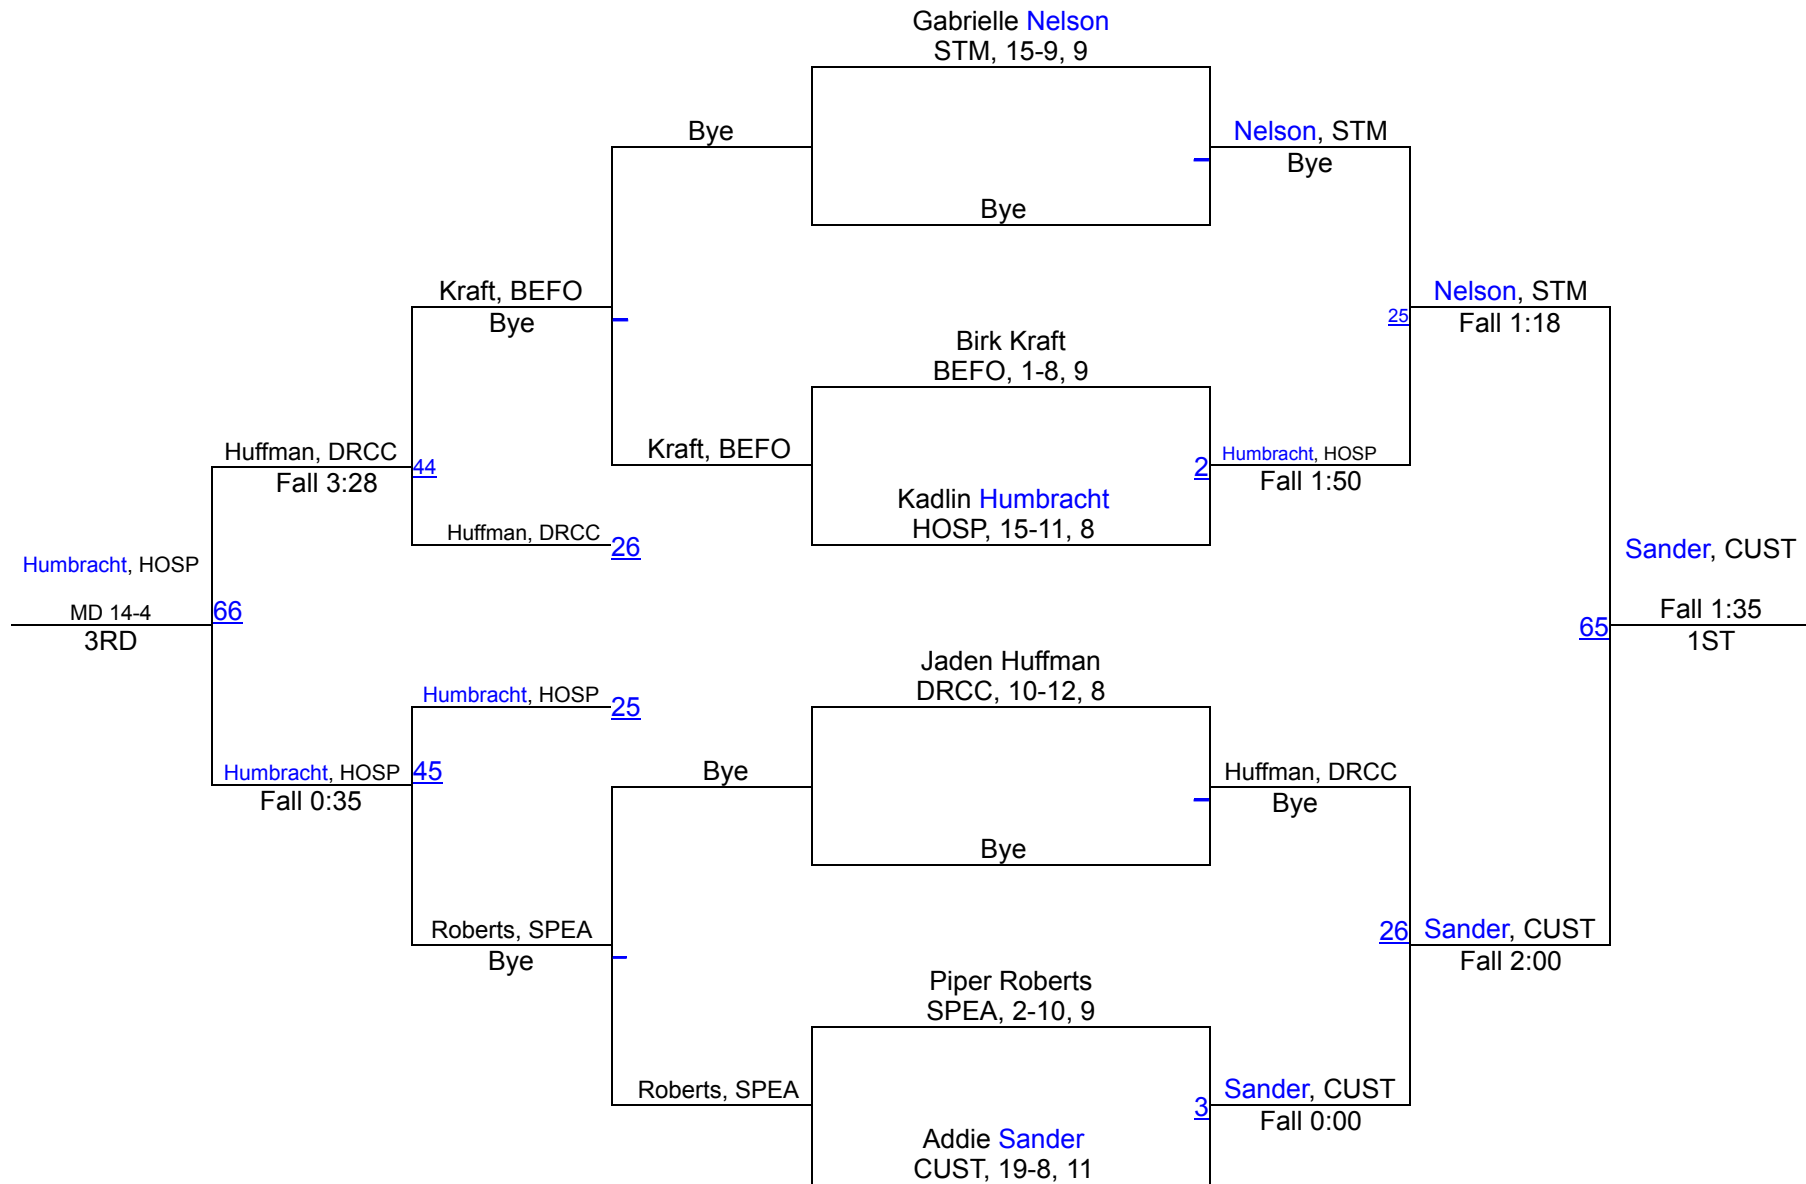

Team Scores

1	Spearfish	167.0
2	Custer	139.0
3	Hot Springs	92.0
4	Douglas/Rapid City Christian/New Underwood	73.0
5	Belle Fourche	72.5
6	Lead-Deadwood	58.0
7	St. Thomas More	27.0
8	Mahpiya Luta	22.0
9	Hill City	16.0

Black Hills Conference Girls Tournament

100

Black Hills Conference Girls Tournament

Black Hills Conference Girls Tournament

114

Black Hills Conference Girls Tournament

120

Black Hills Conference Girls Tournament