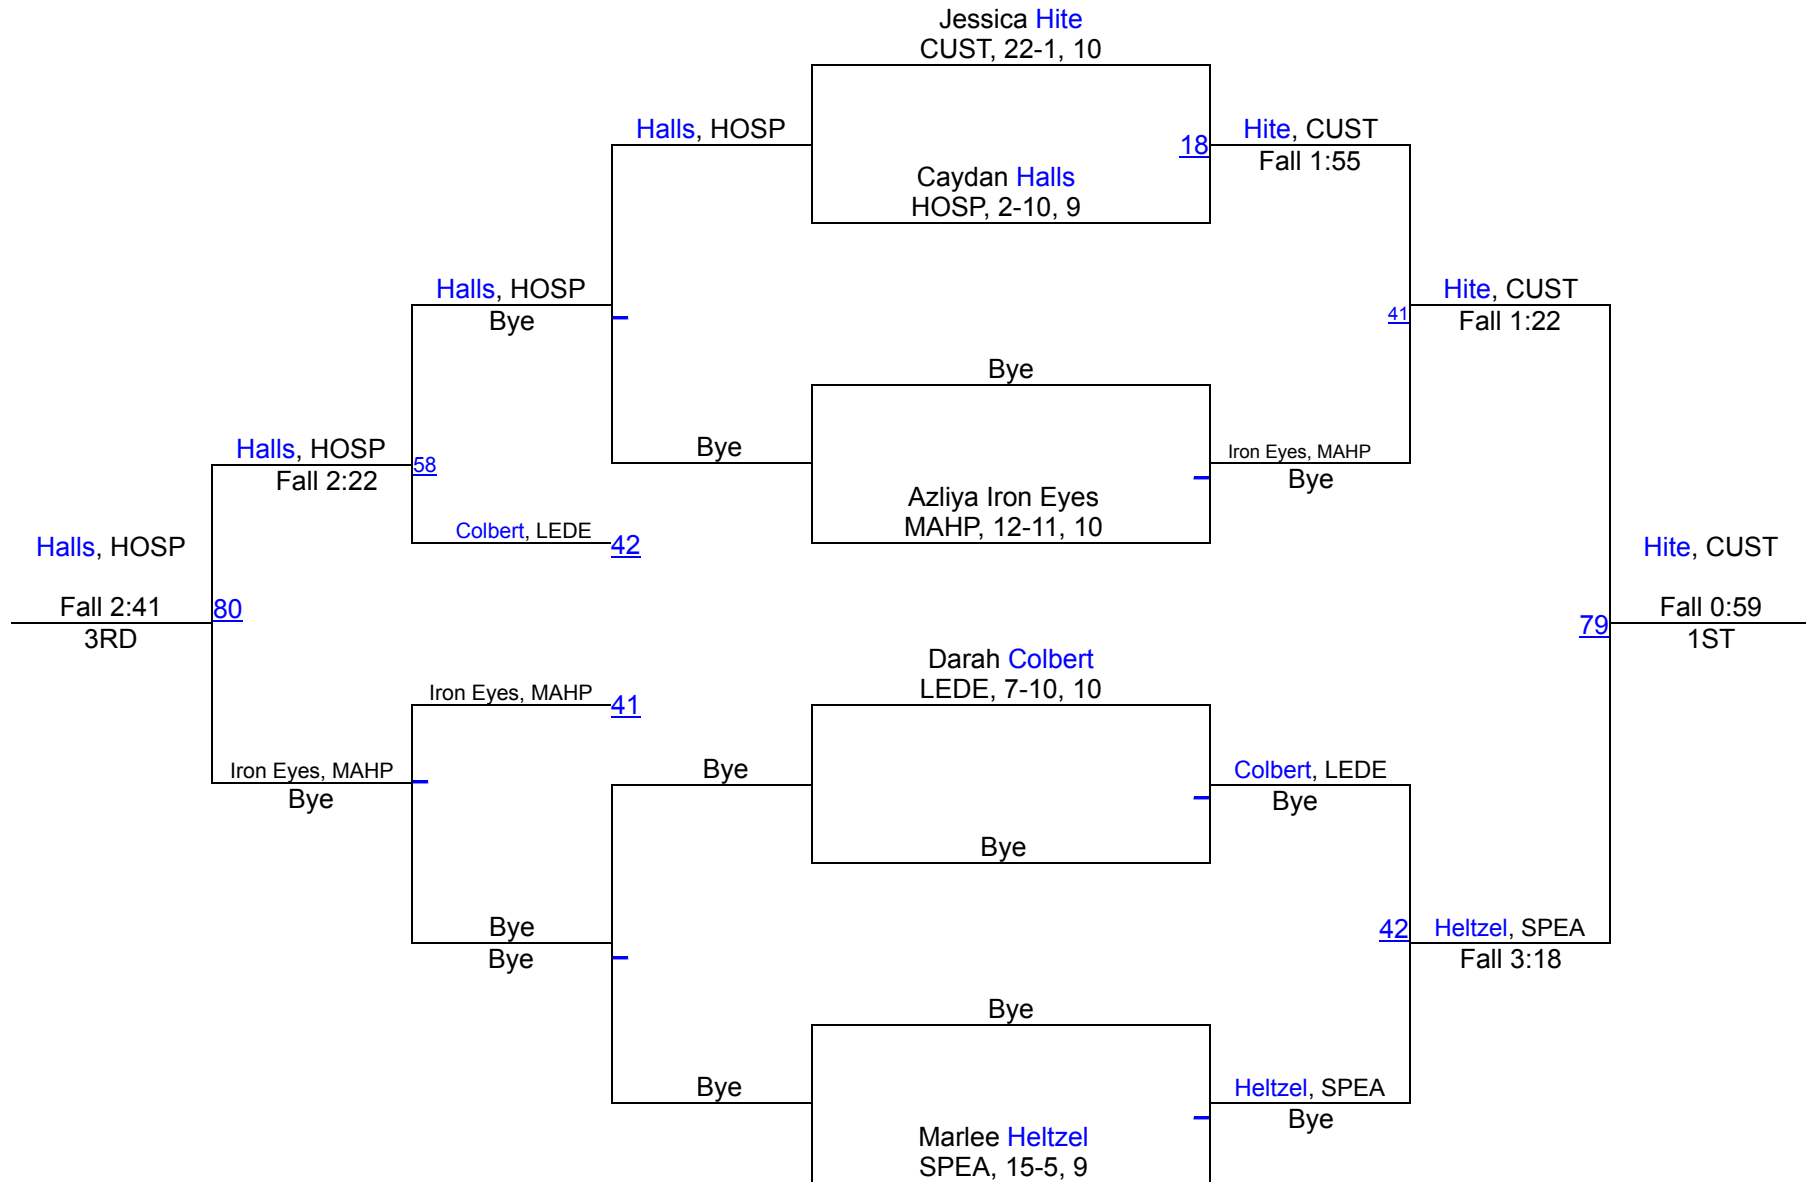

Team Scores

1	Spearfish	167.0
2	Custer	139.0
3	Hot Springs	92.0
4	Douglas/Rapid City Christian/New Underwood	73.0
5	Belle Fourche	72.5
6	Lead-Deadwood	58.0
7	St. Thomas More	27.0
8	Mahpiya Luta	22.0
9	Hill City	16.0

126

Black Hills Conference Girls Tournament

132

Black Hills Conference Girls Tournament

138

Black Hills Conference Girls Tournament

145

Black Hills Conference Girls Tournament

152

Black Hills Conference Girls Tournament

165

Black Hills Conference Girls Tournament

185

Black Hills Conference Girls Tournament