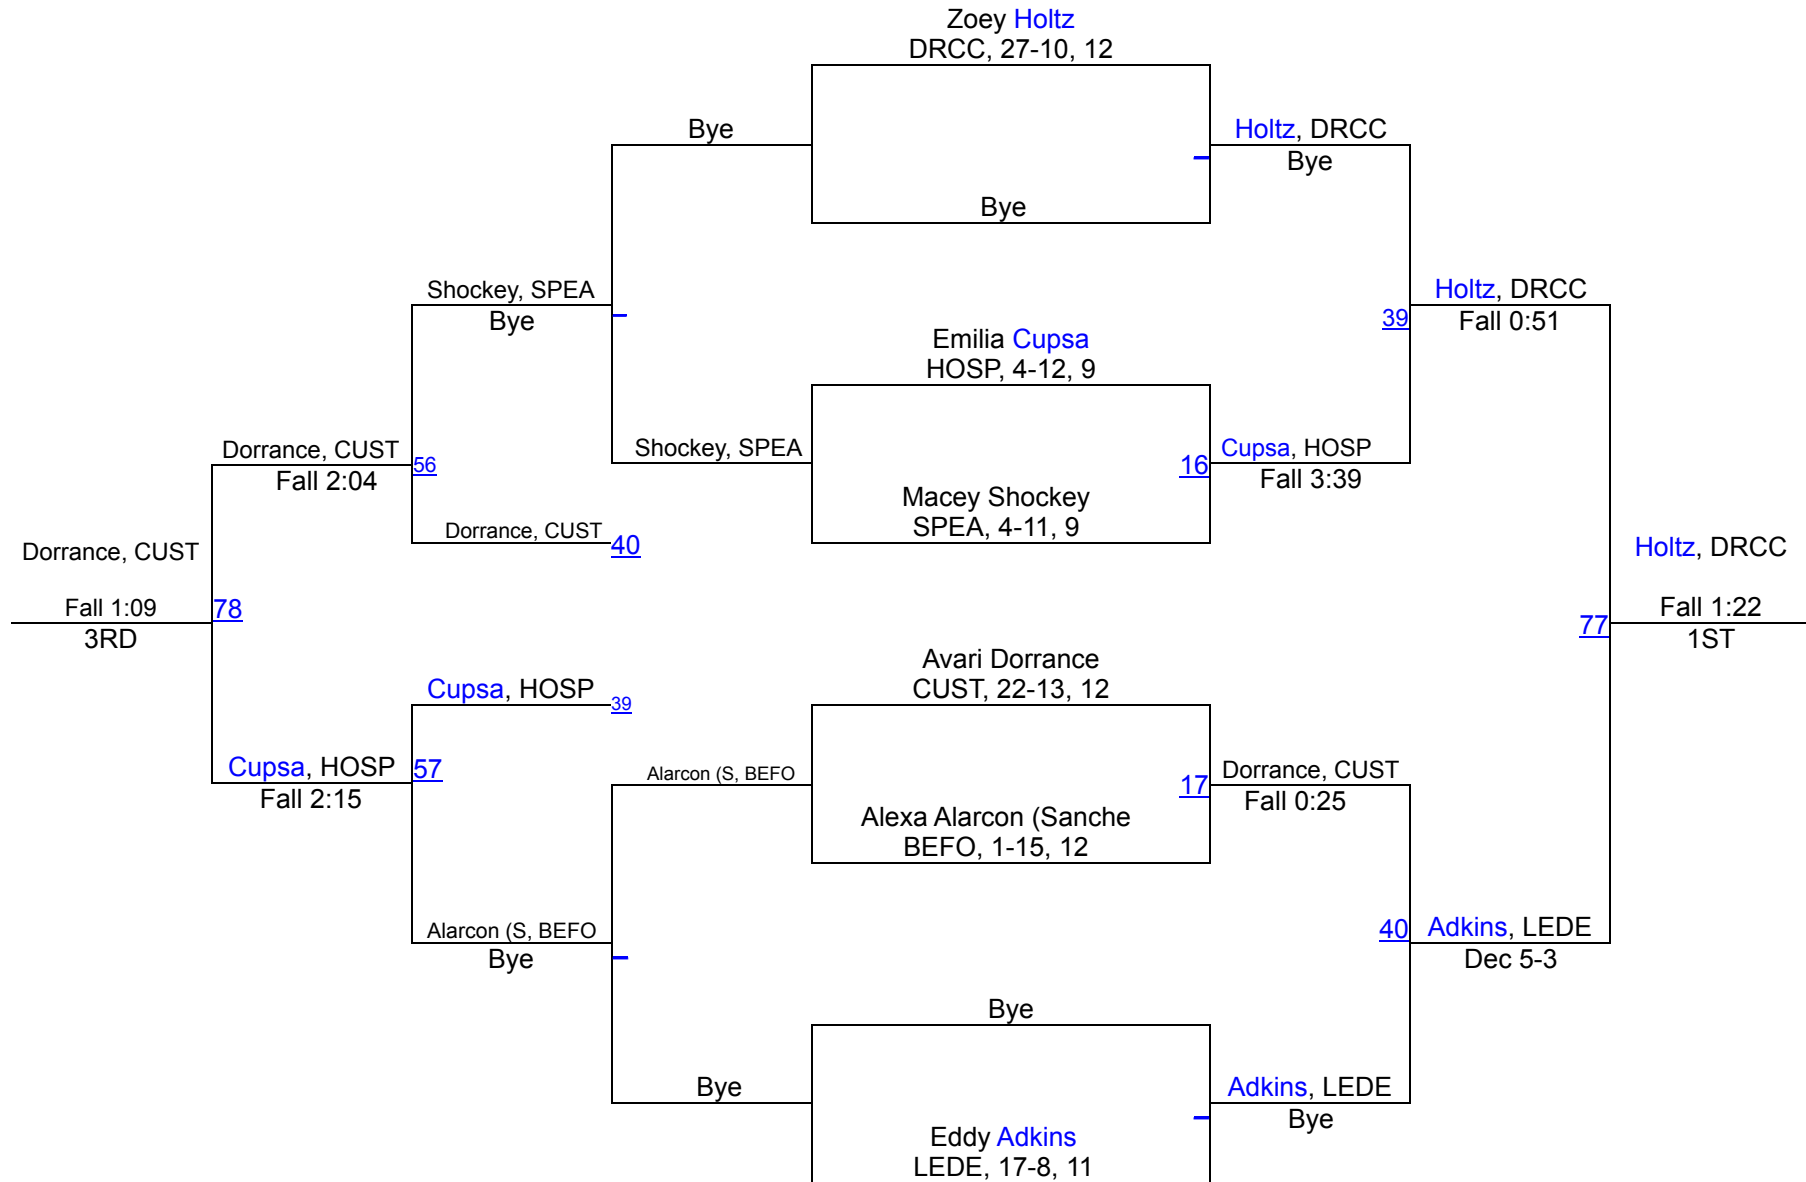

Black Hills Conference Girls Tournament

165