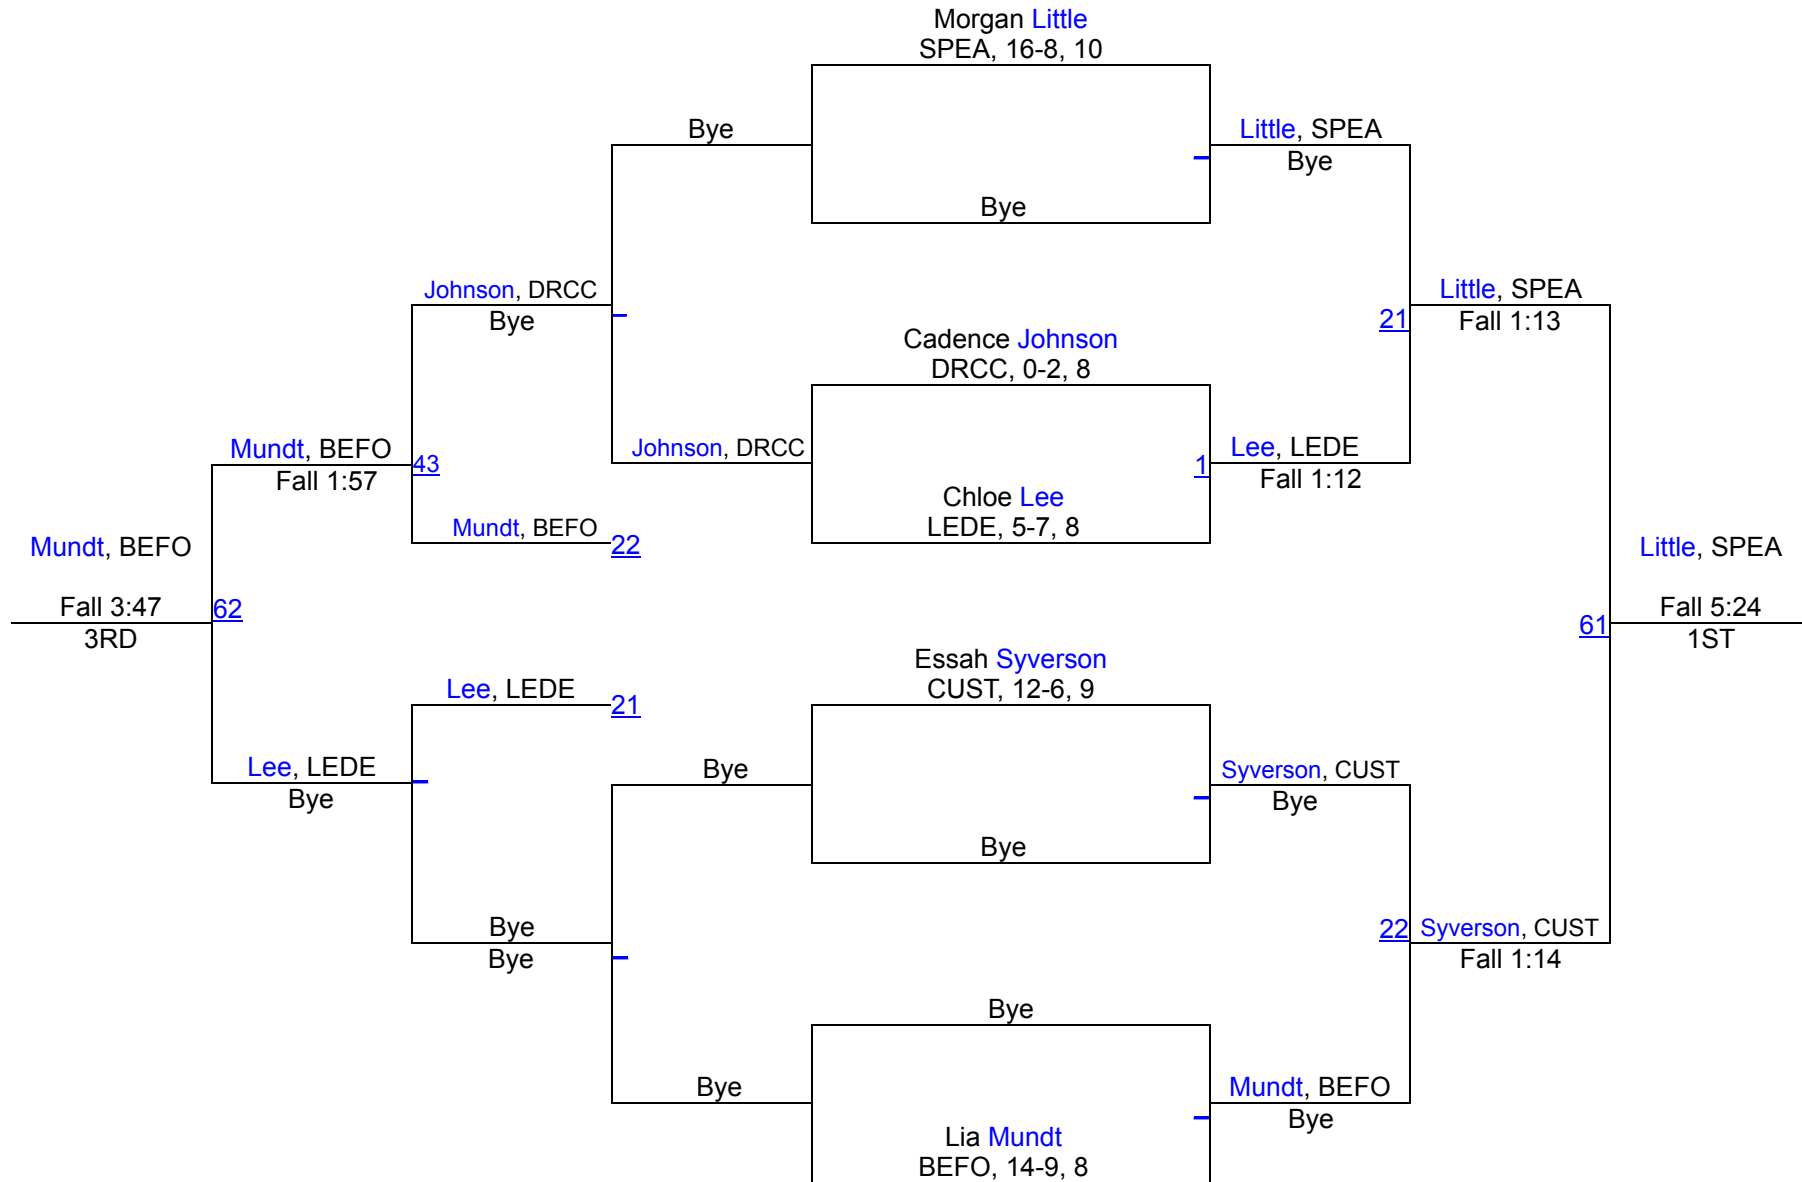

Team Scores

1	Spearfish	167.0
2	Custer	139.0
3	Hot Springs	92.0
4	Douglas/Rapid City Christian/New Underwood	73.0
5	Belle Fourche	72.5
6	Lead-Deadwood	58.0
7	St. Thomas More	27.0
8	Mahpiya Luta	22.0
9	Hill City	16.0

Black Hills Conference Girls Tournament

100

Black Hills Conference Girls Tournament

Black Hills Conference Girls Tournament

114

Black Hills Conference Girls Tournament

120

Black Hills Conference Girls Tournament