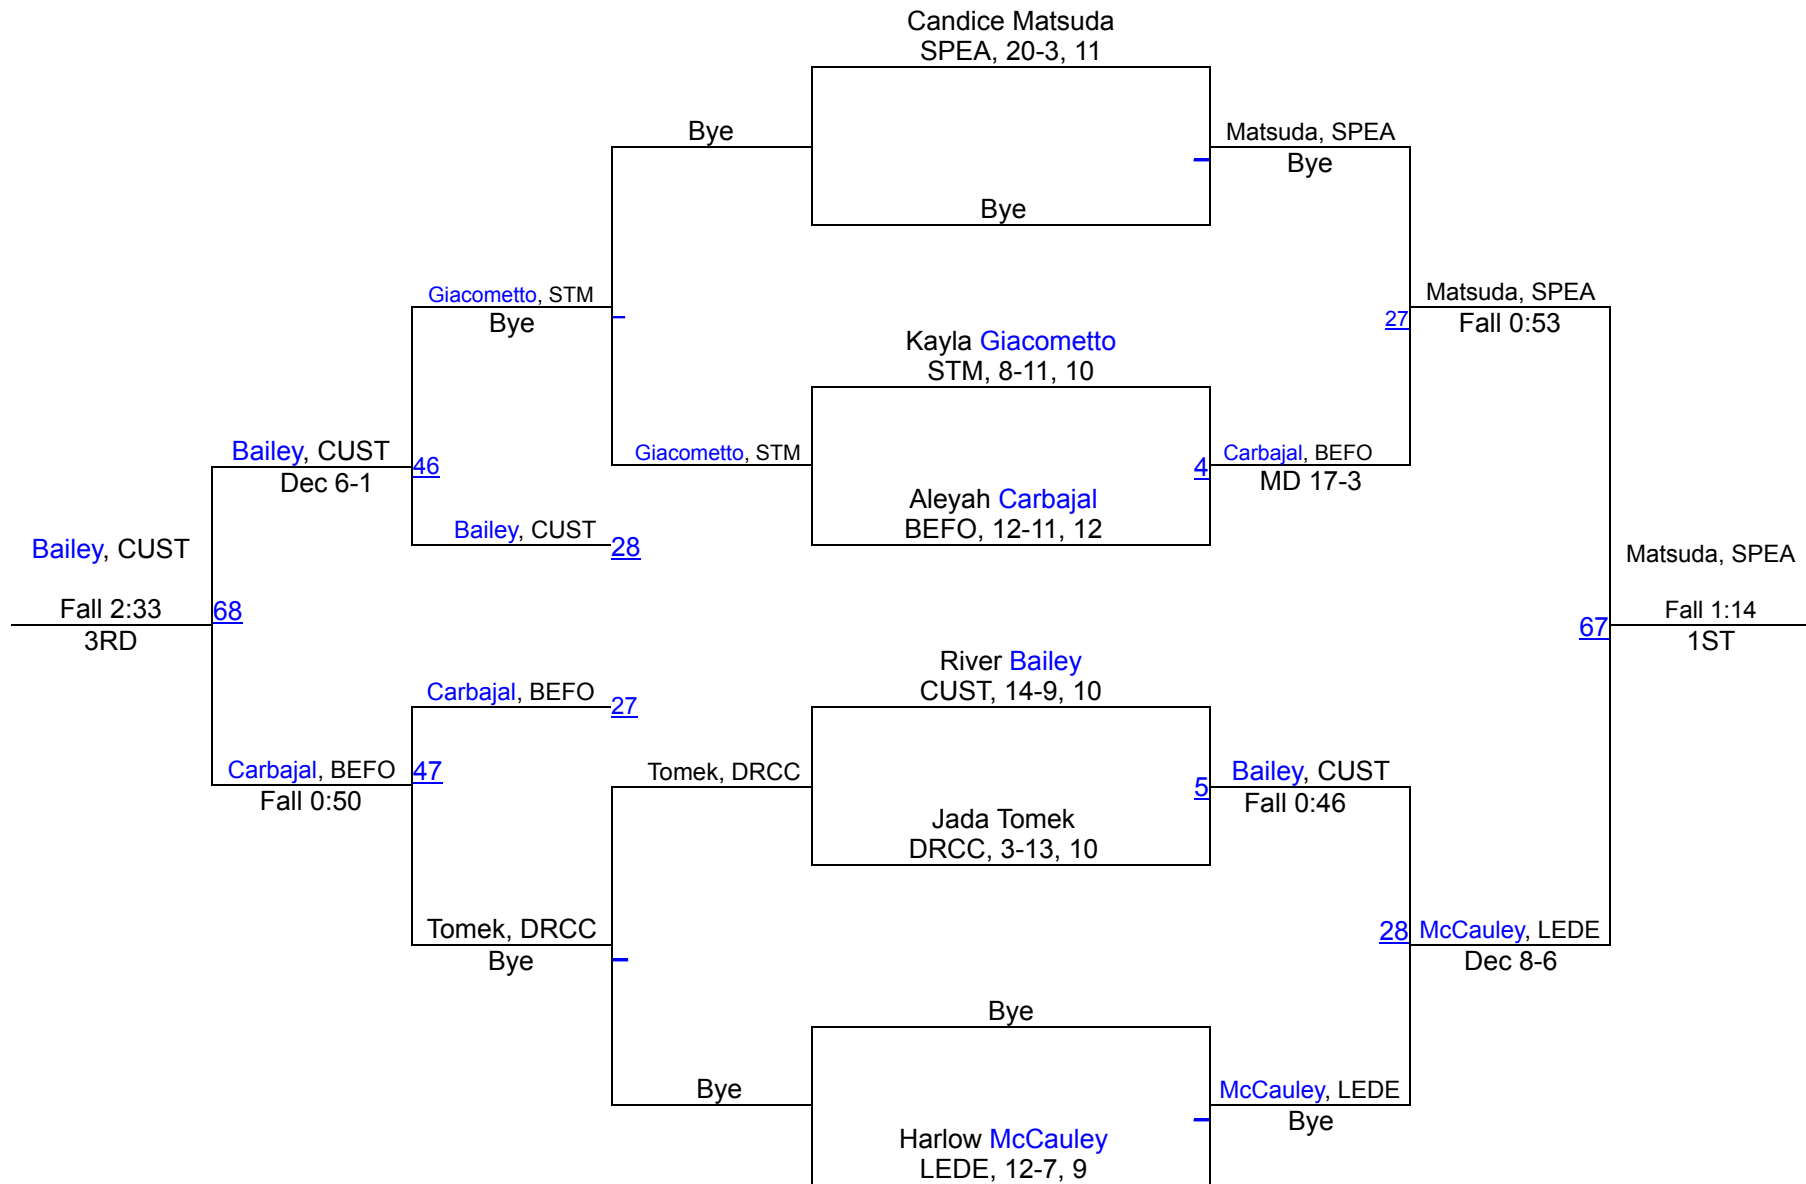

Team Scores

1	Spearfish	167.0
2	Custer	139.0
3	Hot Springs	92.0
4	Douglas/Rapid City Christian/New Underwood	73.0
5	Belle Fourche	72.5
6	Lead-Deadwood	58.0
7	St. Thomas More	27.0
8	Mahpiya Luta	22.0
9	Hill City	16.0

Black Hills Conference Girls Tournament

100

Black Hills Conference Girls Tournament

Black Hills Conference Girls Tournament

114

Black Hills Conference Girls Tournament

120

Black Hills Conference Girls Tournament

126

Black Hills Conference Girls Tournament

132

Black Hills Conference Girls Tournament

138

Black Hills Conference Girls Tournament

145

Black Hills Conference Girls Tournament