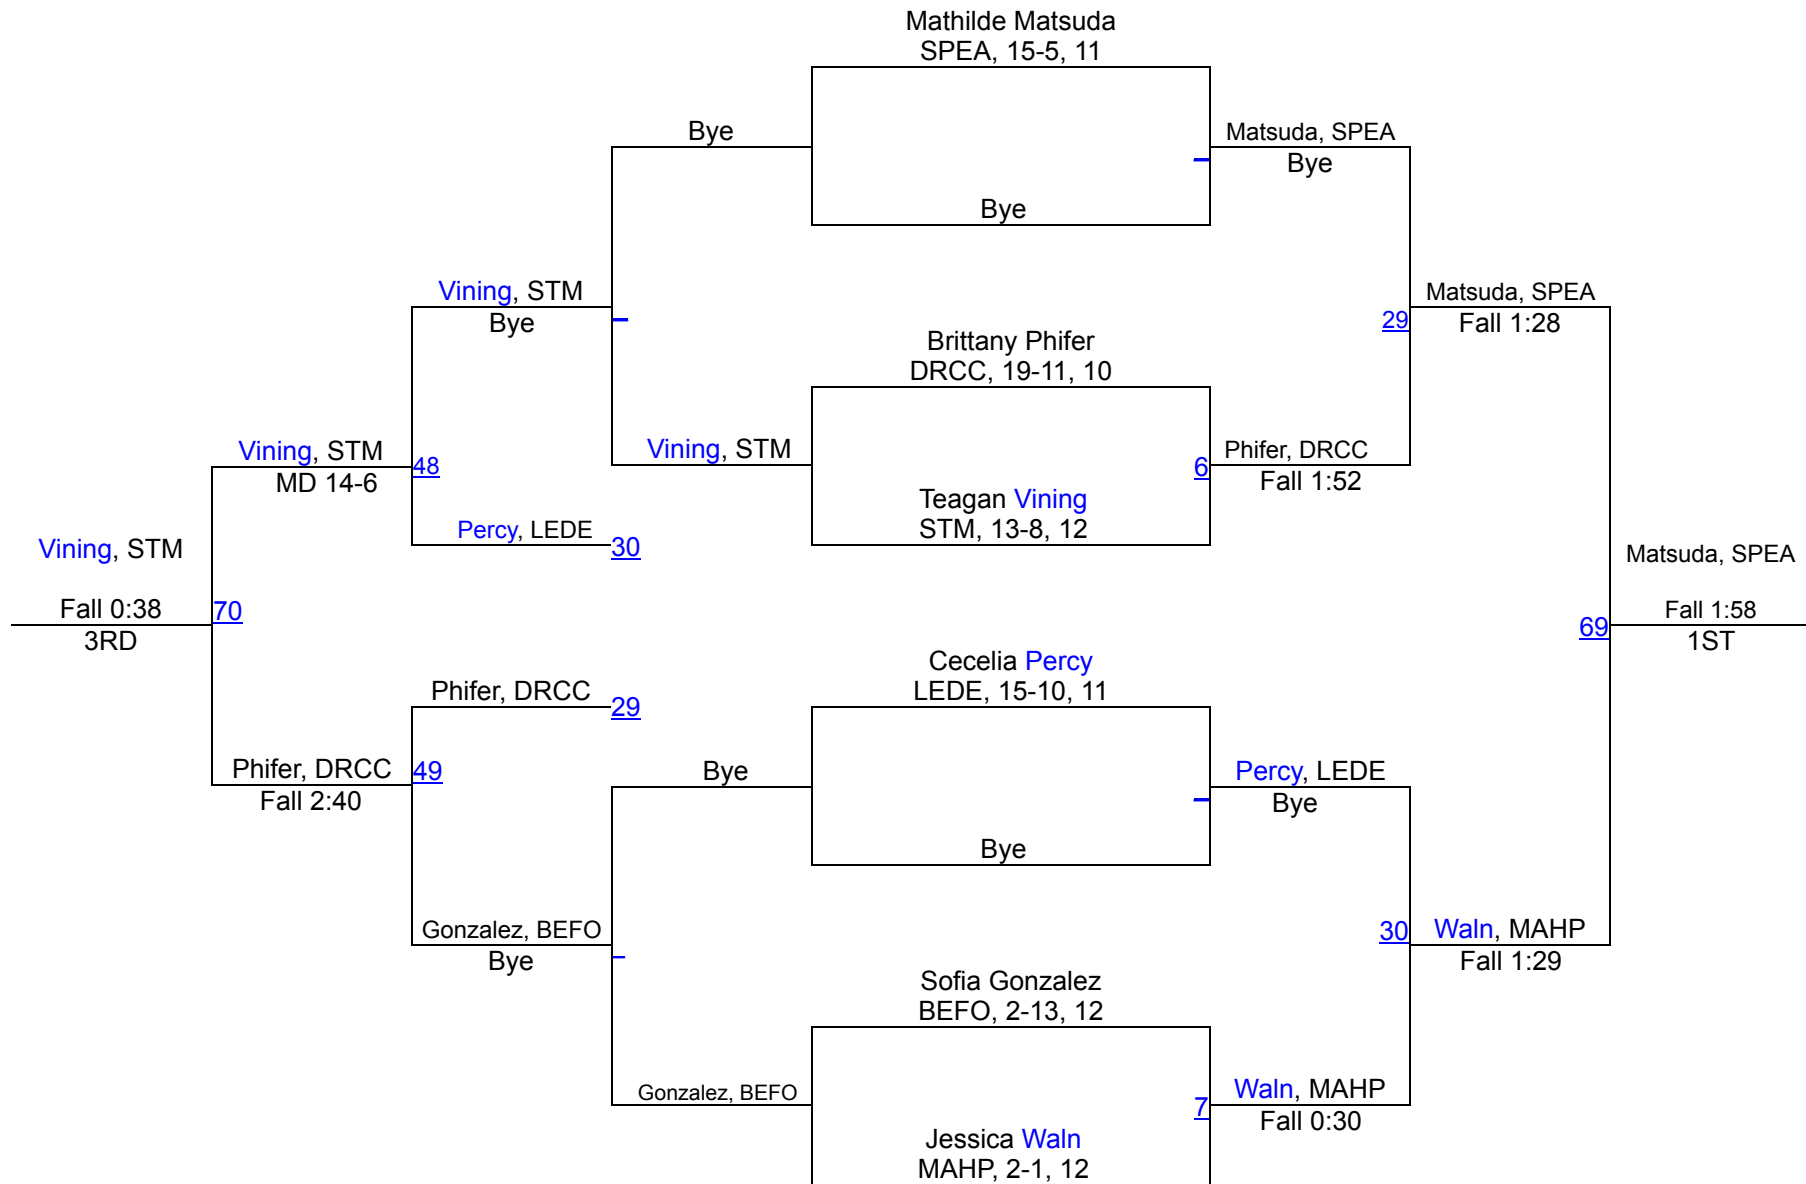

Team Scores

1	Spearfish	167.0
2	Custer	139.0
3	Hot Springs	92.0
4	Douglas/Rapid City Christian/New Underwood	73.0
5	Belle Fourche	72.5
6	Lead-Deadwood	58.0
7	St. Thomas More	27.0
8	Mahpiya Luta	22.0
9	Hill City	16.0

Black Hills Conference Girls Tournament

100

Black Hills Conference Girls Tournament

Black Hills Conference Girls Tournament

114

Black Hills Conference Girls Tournament

120

Black Hills Conference Girls Tournament

126

Black Hills Conference Girls Tournament

132

Black Hills Conference Girls Tournament

138

Black Hills Conference Girls Tournament

145

Black Hills Conference Girls Tournament