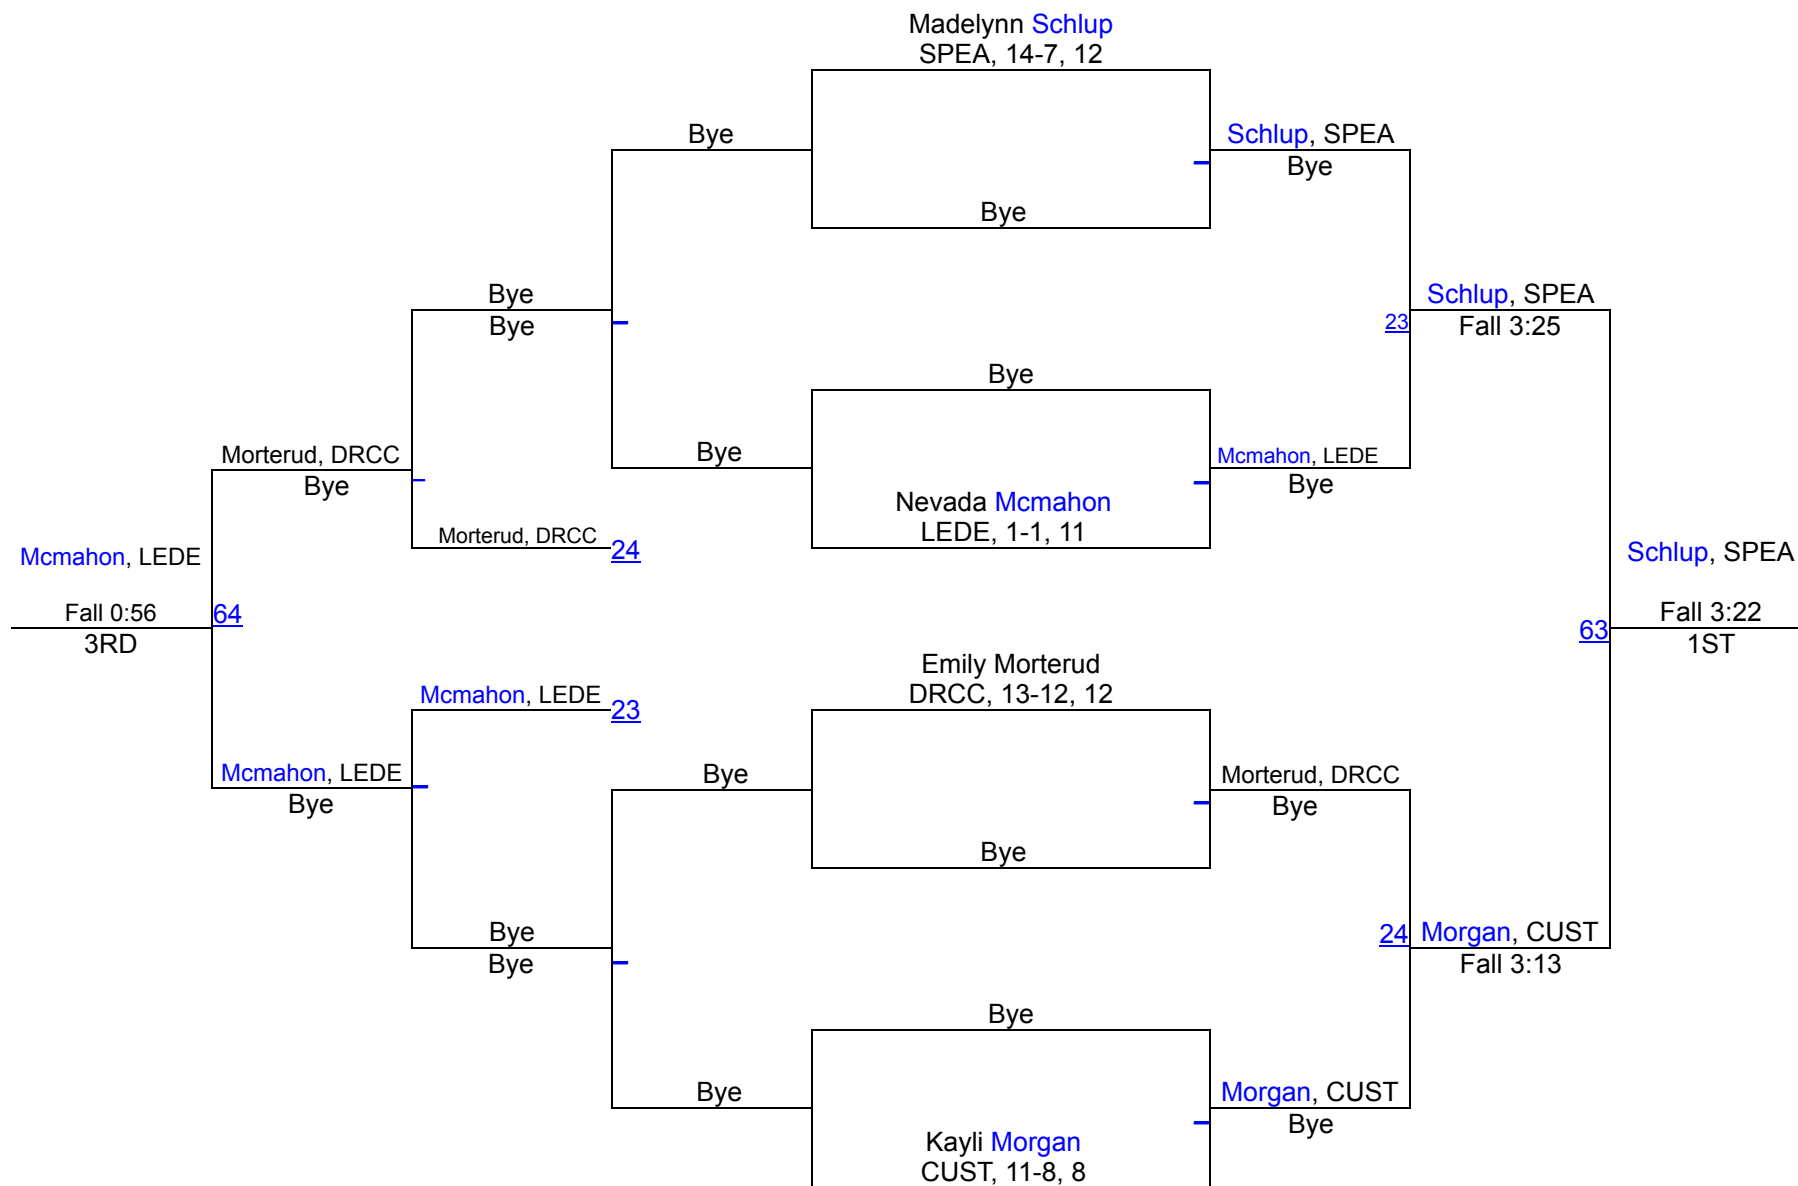

Team Scores

1	Spearfish	167.0
2	Custer	139.0
3	Hot Springs	92.0
4	Douglas/Rapid City Christian/New Underwood	73.0
5	Belle Fourche	72.5
6	Lead-Deadwood	58.0
7	St. Thomas More	27.0
8	Mahpiya Luta	22.0
9	Hill City	16.0

Black Hills Conference Girls Tournament

100

Black Hills Conference Girls Tournament

Black Hills Conference Girls Tournament

114

Black Hills Conference Girls Tournament

120

Black Hills Conference Girls Tournament

126

Black Hills Conference Girls Tournament

132

Black Hills Conference Girls Tournament

138

Black Hills Conference Girls Tournament

145

Black Hills Conference Girls Tournament