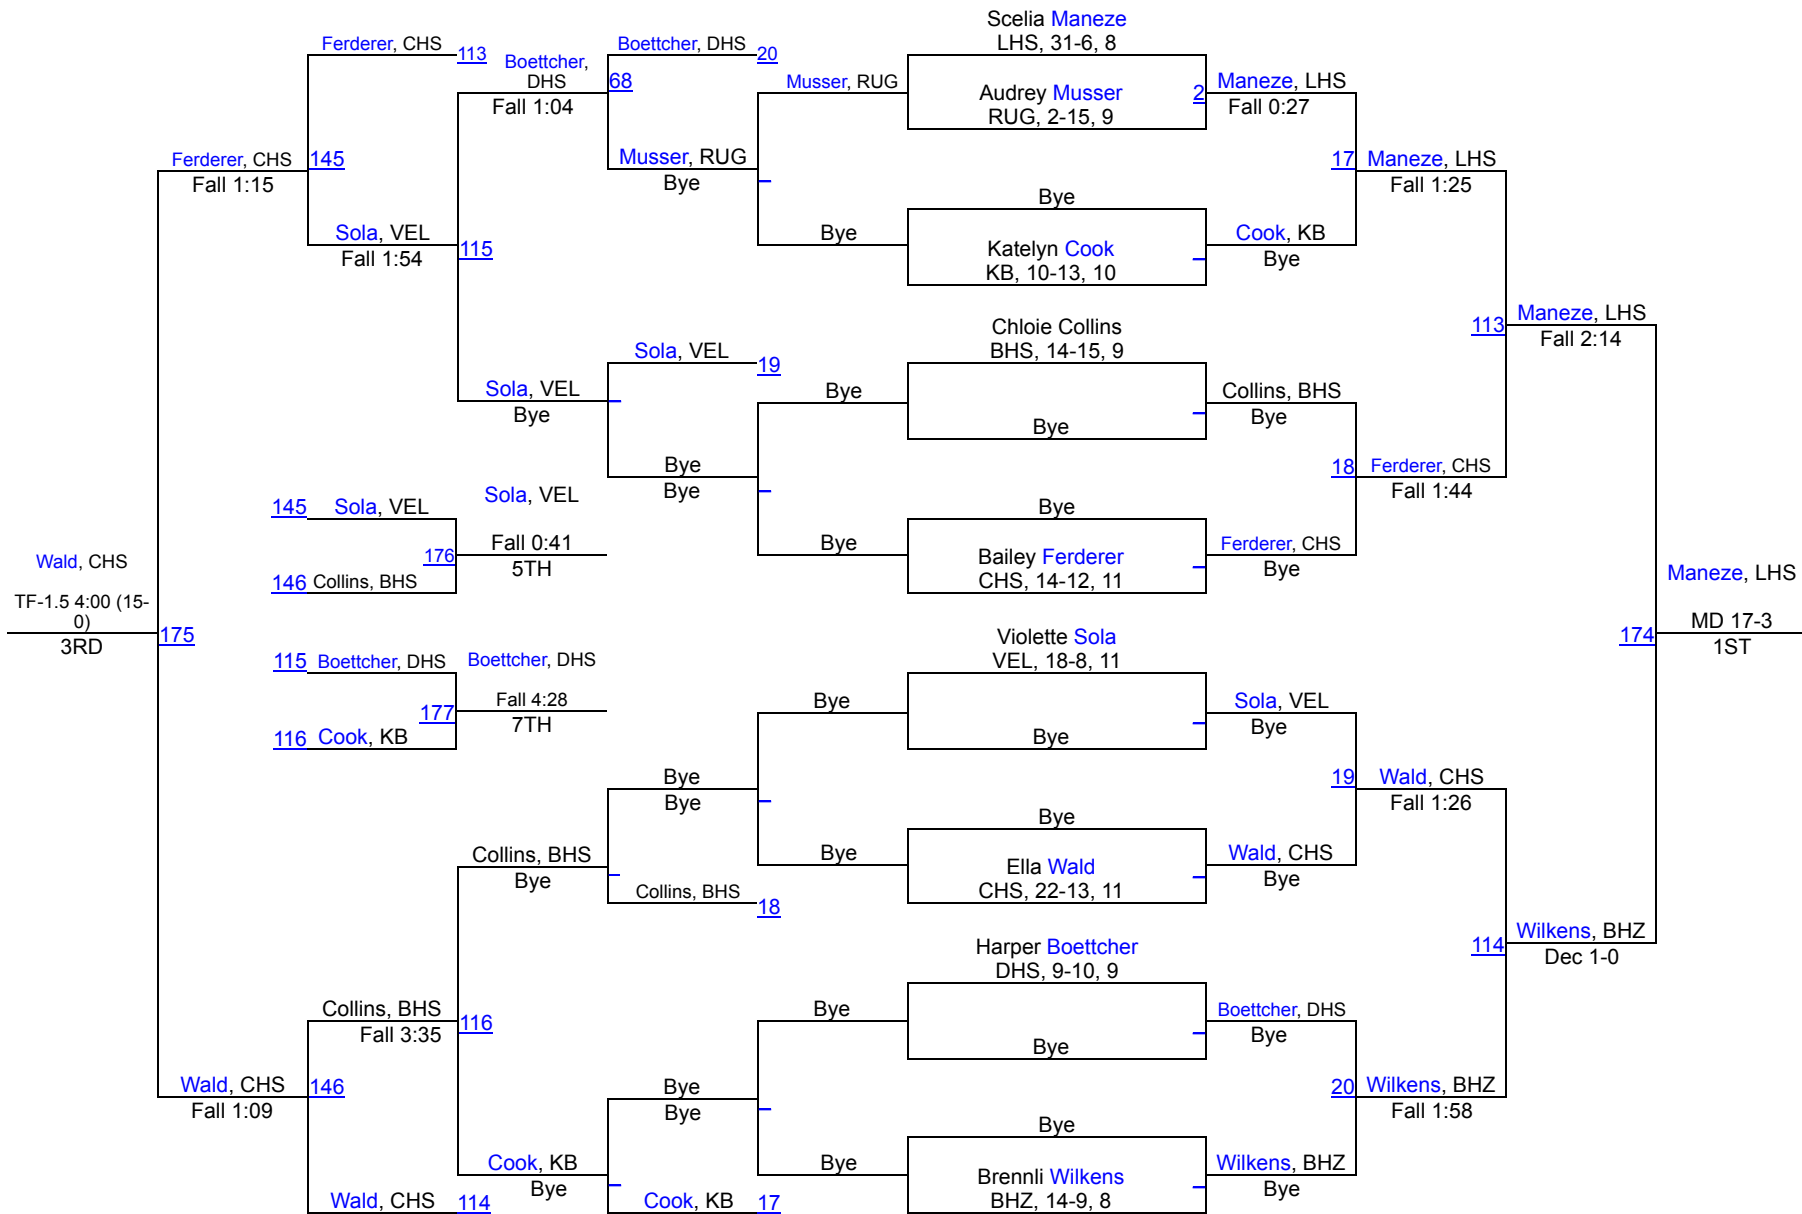

BraeLynn Lloyd, WC, 2-16, &n
4TH

Round 5

Kluver, KD	
<u>162</u>	Kluver, KD Fall 1:06
Peterson, KB	

Jacobson, BCB	
<u>163</u>	Jacobson, BCB Fall 1:23
Klaudt, BHS	

Tesslyn Klaudt, BHS, 1-11, 7
5TH

Coal Country Clash 2025

106

Coal Country Clash 2025

112

Coal Country Clash 2025

118

Coal Country Clash 2025

118 B

Coal Country Clash 2025