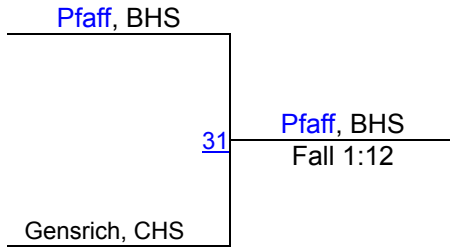

BraeLynn Lloyd, WC, 2-16, &n
4TH

Round 5

Kluver, KD	
<u>162</u>	Kluver, KD Fall 1:06
Peterson, KB	

Jacobson, BCB	
<u>163</u>	Jacobson, BCB Fall 1:23
Klaudt, BHS	

Tesslyn Klaudt, BHS, 1-11, 7
5TH

Coal Country Clash 2025

106

Coal Country Clash 2025

112

Coal Country Clash 2025

118

Coal Country Clash 2025

118 B

Coal Country Clash 2025

124

Coal Country Clash 2025

124 B

Round 1

Round 2

Round 3

WRESTLERS

Braelynn Pfaff, BHS, 5-9, 9