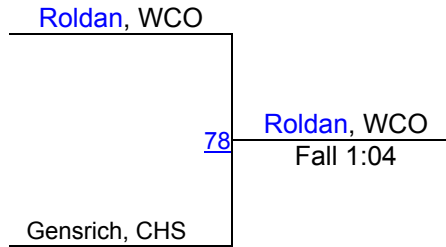

106

Coal Country Clash 2025

112

Coal Country Clash 2025

118

Coal Country Clash 2025

118 B

Coal Country Clash 2025

124

Coal Country Clash 2025

124 B

Round 1

Round 2

Round 3

WRESTLERS

Braelynn Pfaff, BHS, 5-9, 9