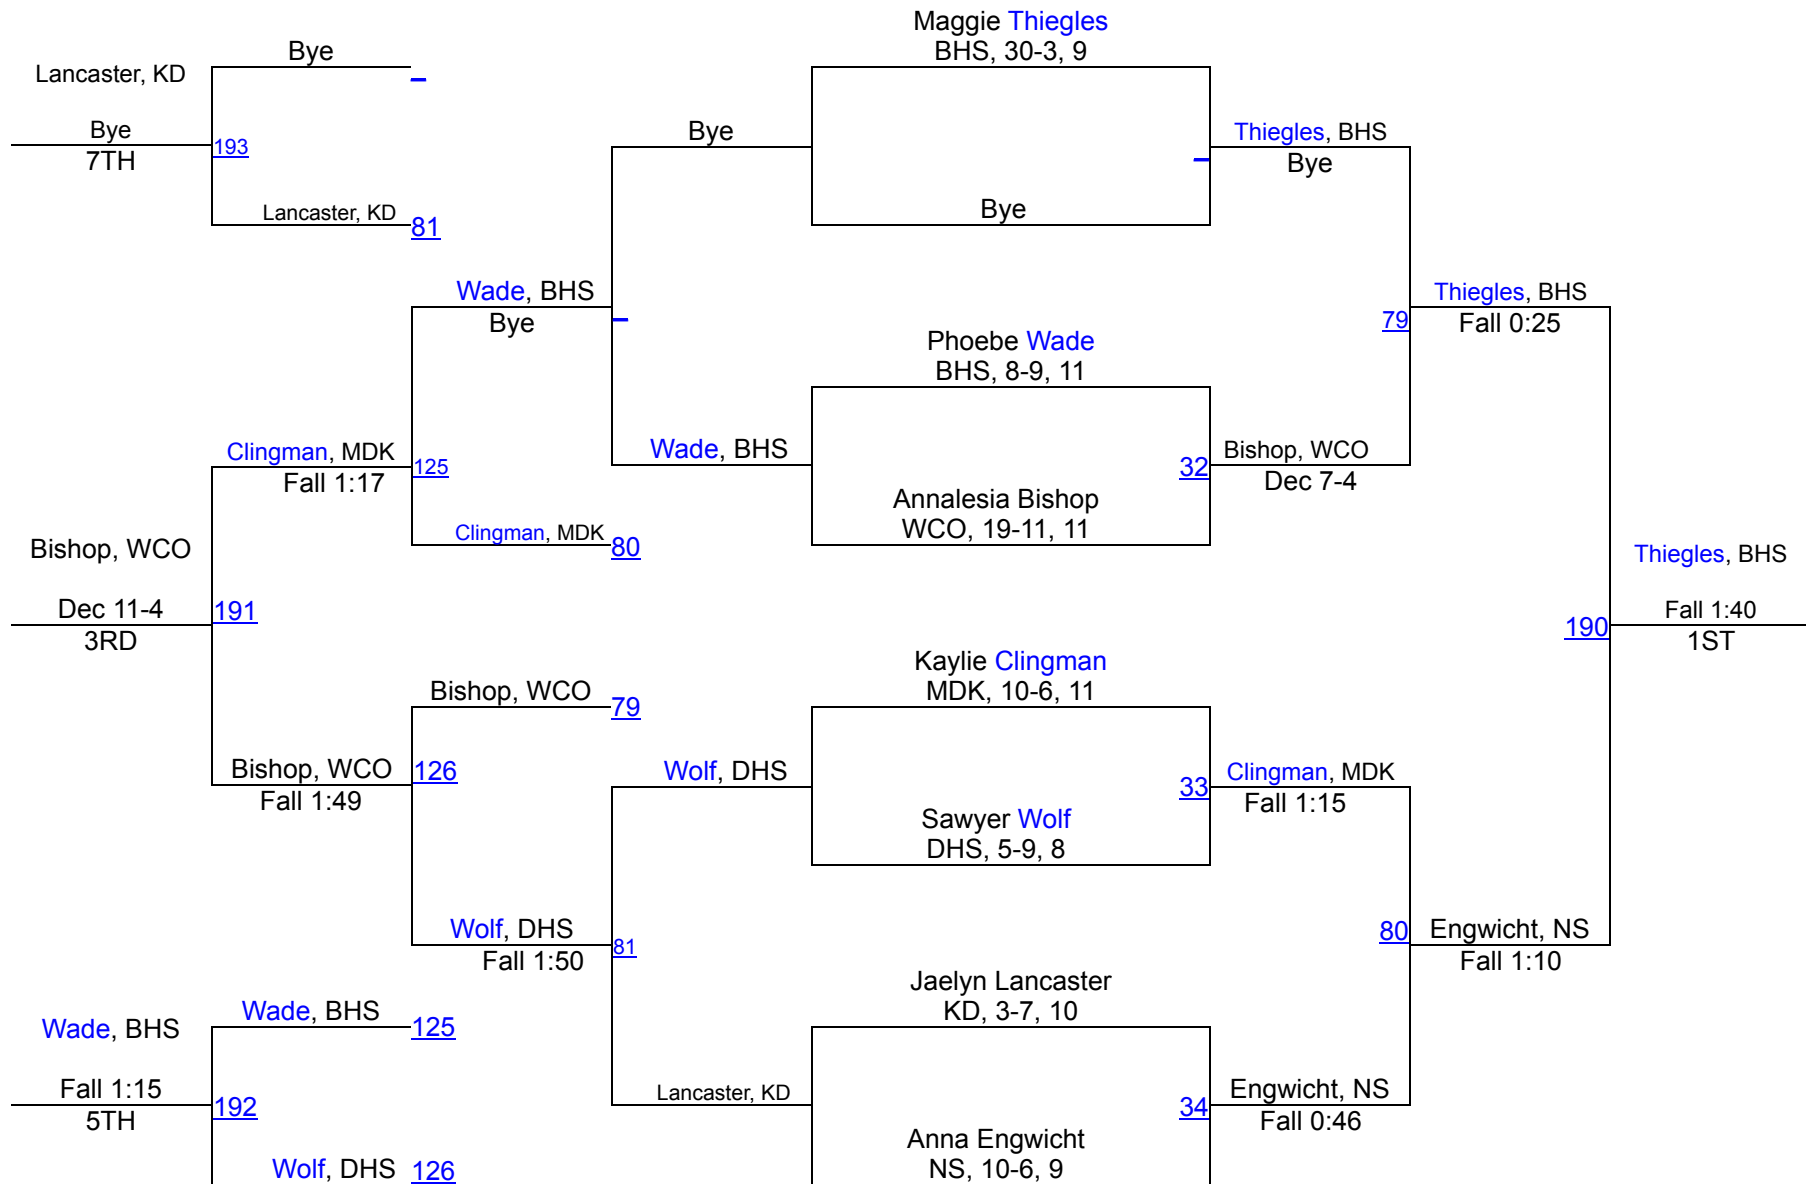

Coal Country Clash 2025

130

Coal Country Clash 2025

130 B

Round 1

Round 2

Round 3

WRESTLERS