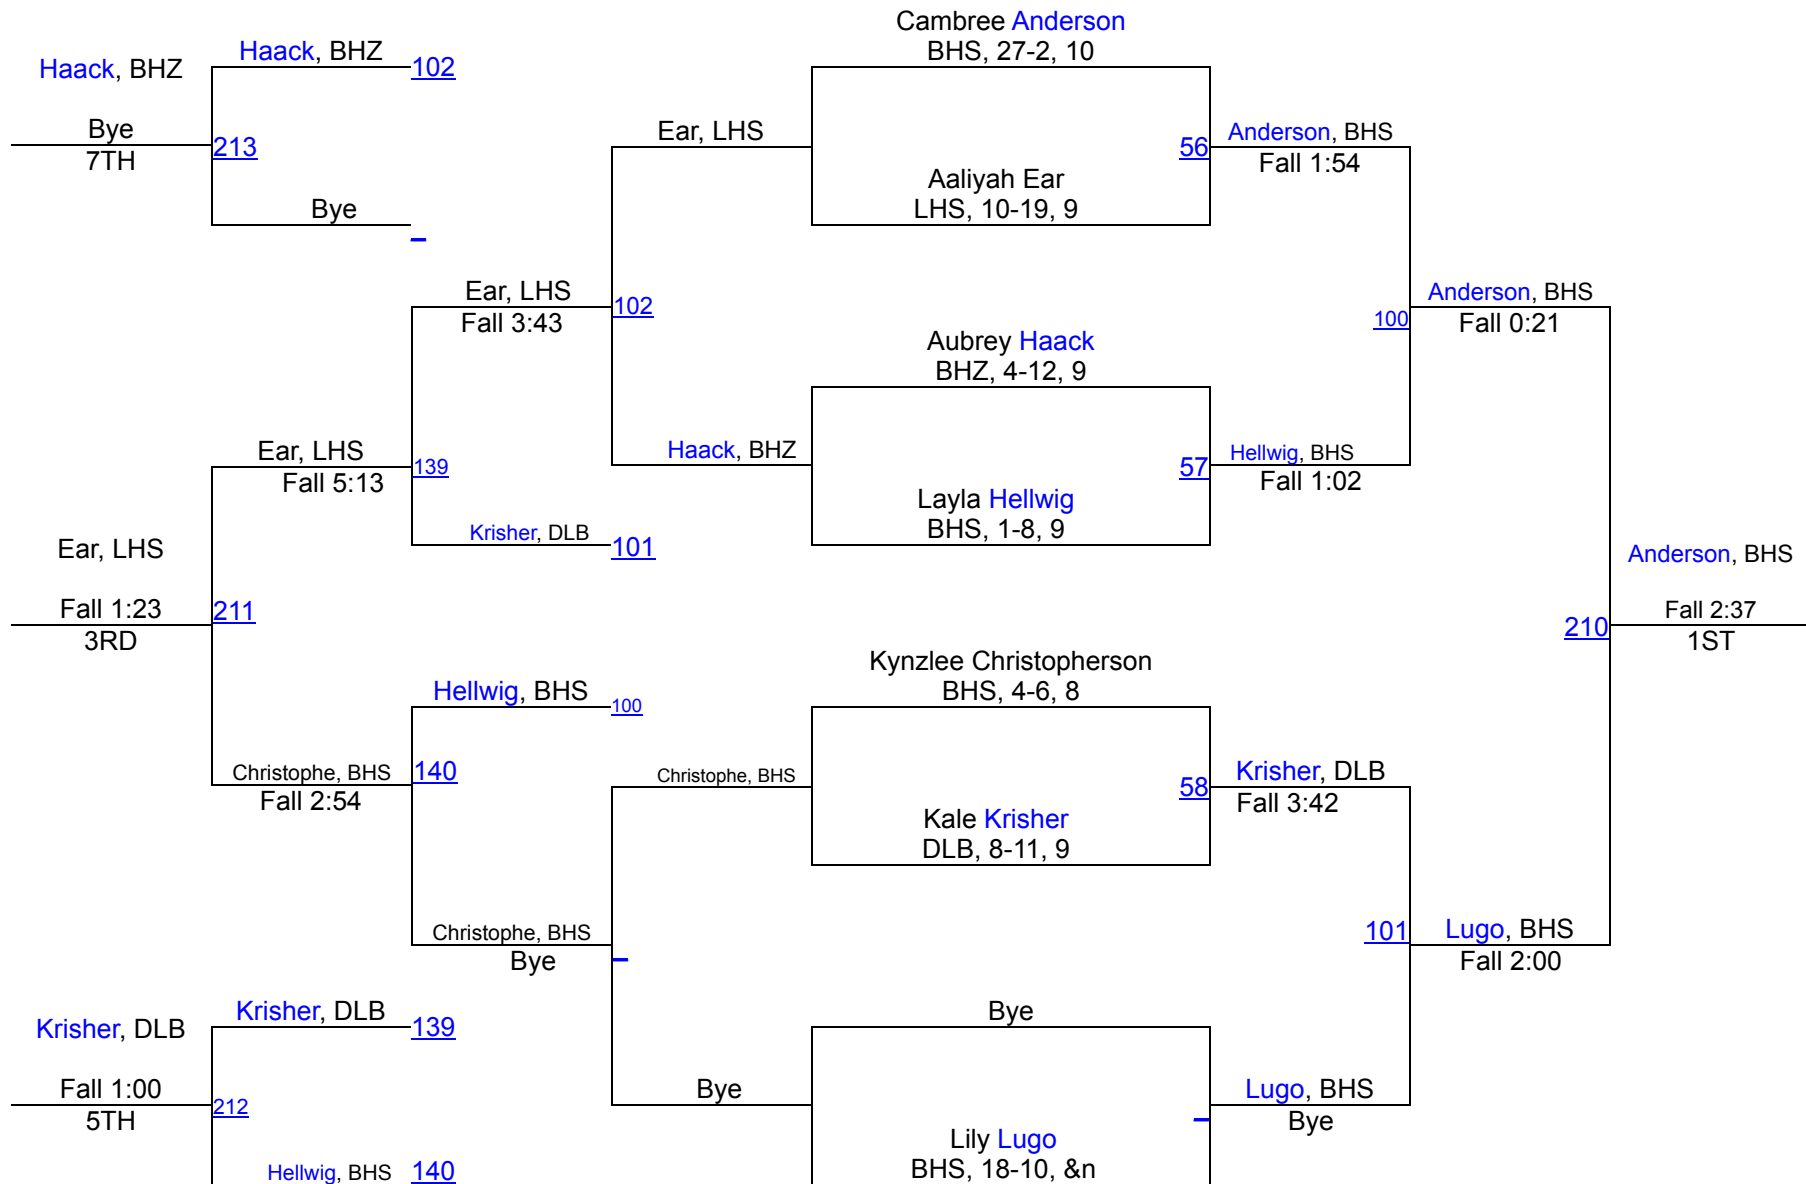

Coal Country Clash 2025

190

Coal Country Clash 2025

250

Round 1

Stordalen, CHS
59 Stordalen, CHS
Fall 1:29
Bannister, DHS

Harvey, CHS
60 Locke, BHS
Fall 3:50
Locke, BHS

Round 2