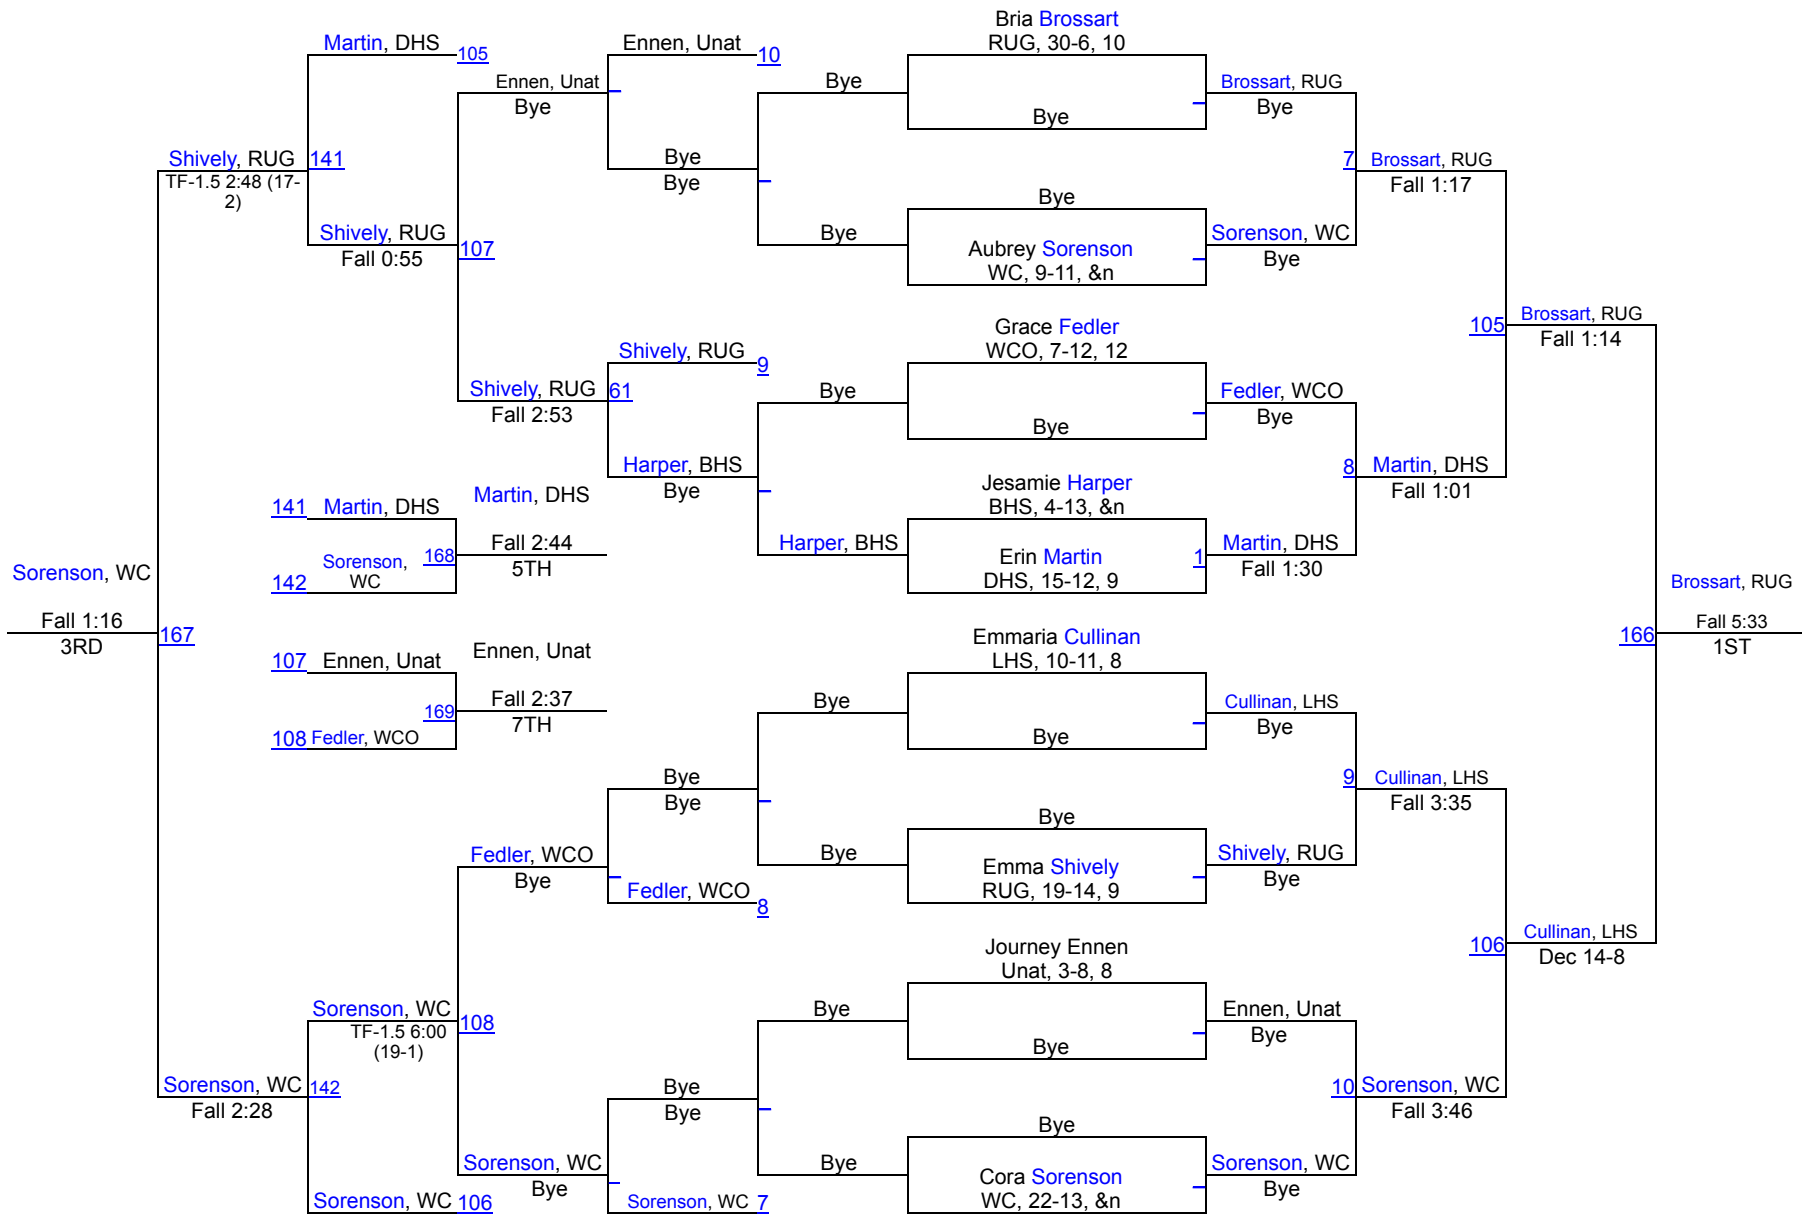

Team Scores

1	Bismarck High School	161.0
2	Bismarck Legacy	157.0
3	Dickinson	138.0
4	Bismarck Century	121.5
5	DesLacs-Burlington	86.0
6	Beulah/Hazen	61.5
7	Kenmare-Bowbells	60.5
8	New Salem	56.5
9	Rugby	39.0
10	Williams County	36.0
11	Killdeer	27.5
12	Linton HMB	24.0
13	MonDak	23.0
14	Watford City	20.0
15	Velva	11.0
16	Bowman County/Beach	4.0

Coal Country Clash 2025

100

Coal Country Clash 2025

100 B

Round 1

Peterson, KB	
<u>11</u>	Peterson, KB Fall 0:33
Jacobson, BCB	

Klaudt, BHS	
<u>12</u>	Lloyd, WC Fall 3:16
Lloyd, WC	

Addi Kluver, KD, 6-4, 7
1ST