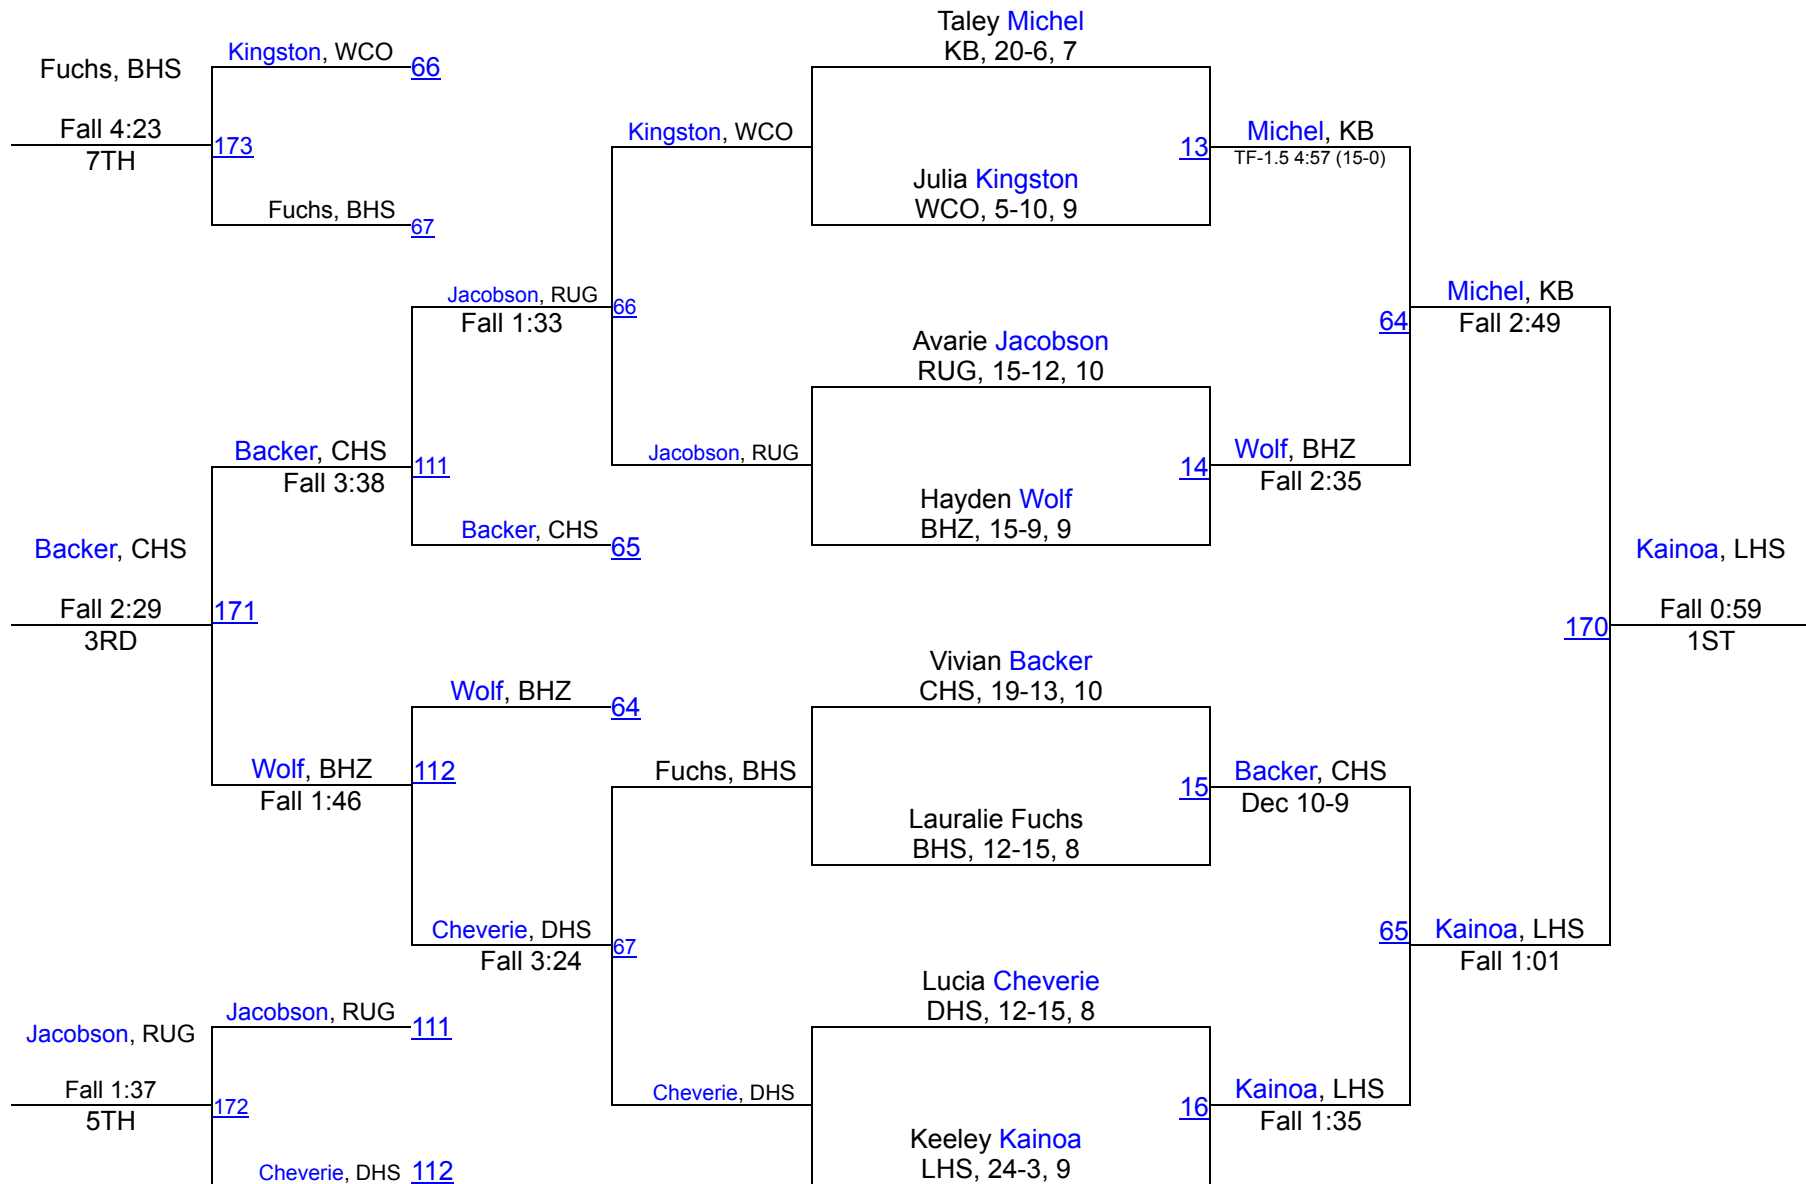

BraeLynn Lloyd, WC, 2-16, &n
4TH

Round 5

Kluver, KD	
<u>162</u>	Kluver, KD Fall 1:06
Peterson, KB	

Jacobson, BCB	
<u>163</u>	Jacobson, BCB Fall 1:23
Klaudt, BHS	

Tesslyn Klaudt, BHS, 1-11, 7
5TH

Coal Country Clash 2025

106

Coal Country Clash 2025

112

Coal Country Clash 2025

118

Coal Country Clash 2025

118 B

Coal Country Clash 2025