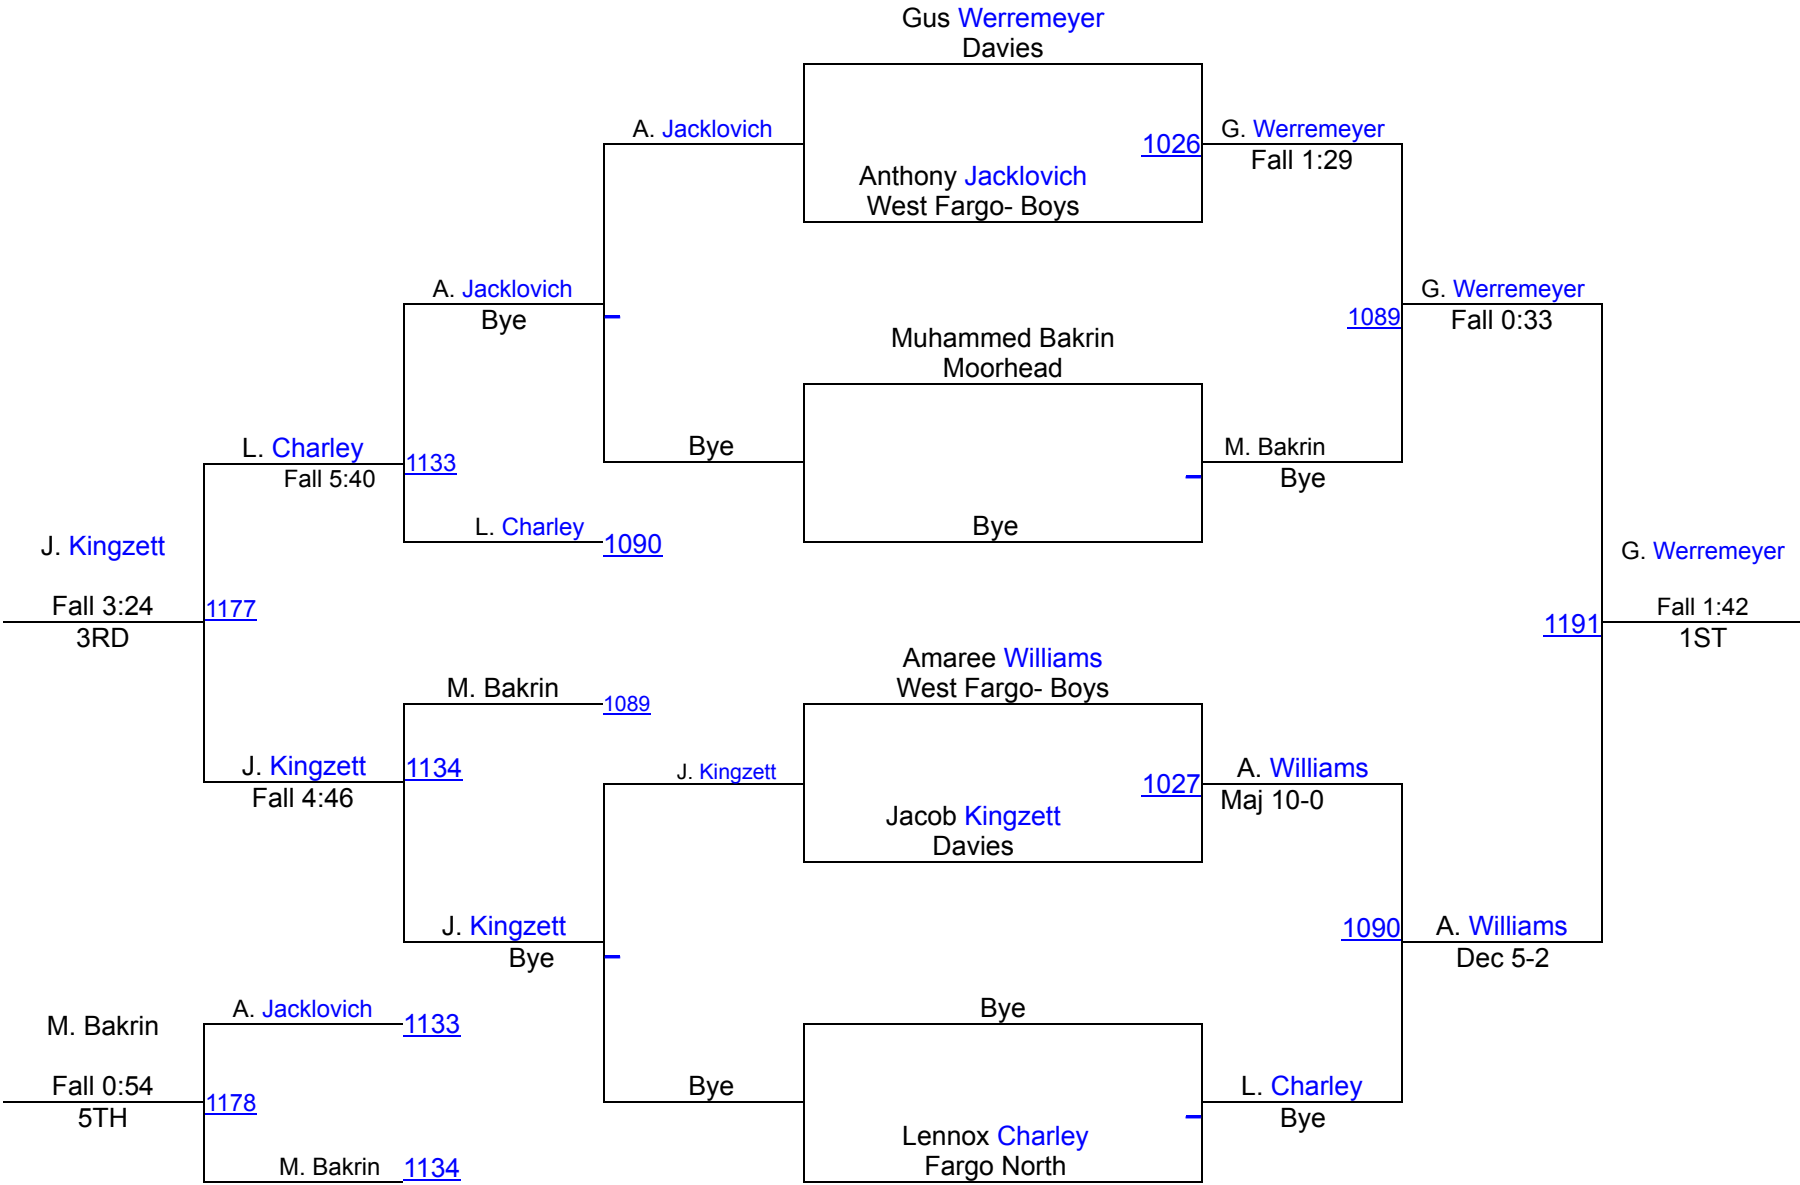

2025 Gadberry Invitational

Varsity 160

2025 Gadberry Invitational

Varsity 189

2025 Gadberry Invitational

Varsity 215

2025 Gadberry Invitational

Varsity 285

2025 Gadberry Invitational

Girls 100

Round 1

Alyssa Ross West Fargo Unit	Anna Rajesh Moorhead
Anna Rajesh Moorhead	Fall 1:40
3001	

Martha Wichmann Moorhead	Mia Jenkins Moorhead
Mia Jenkins Moorhead	Fall 1:03
3002	