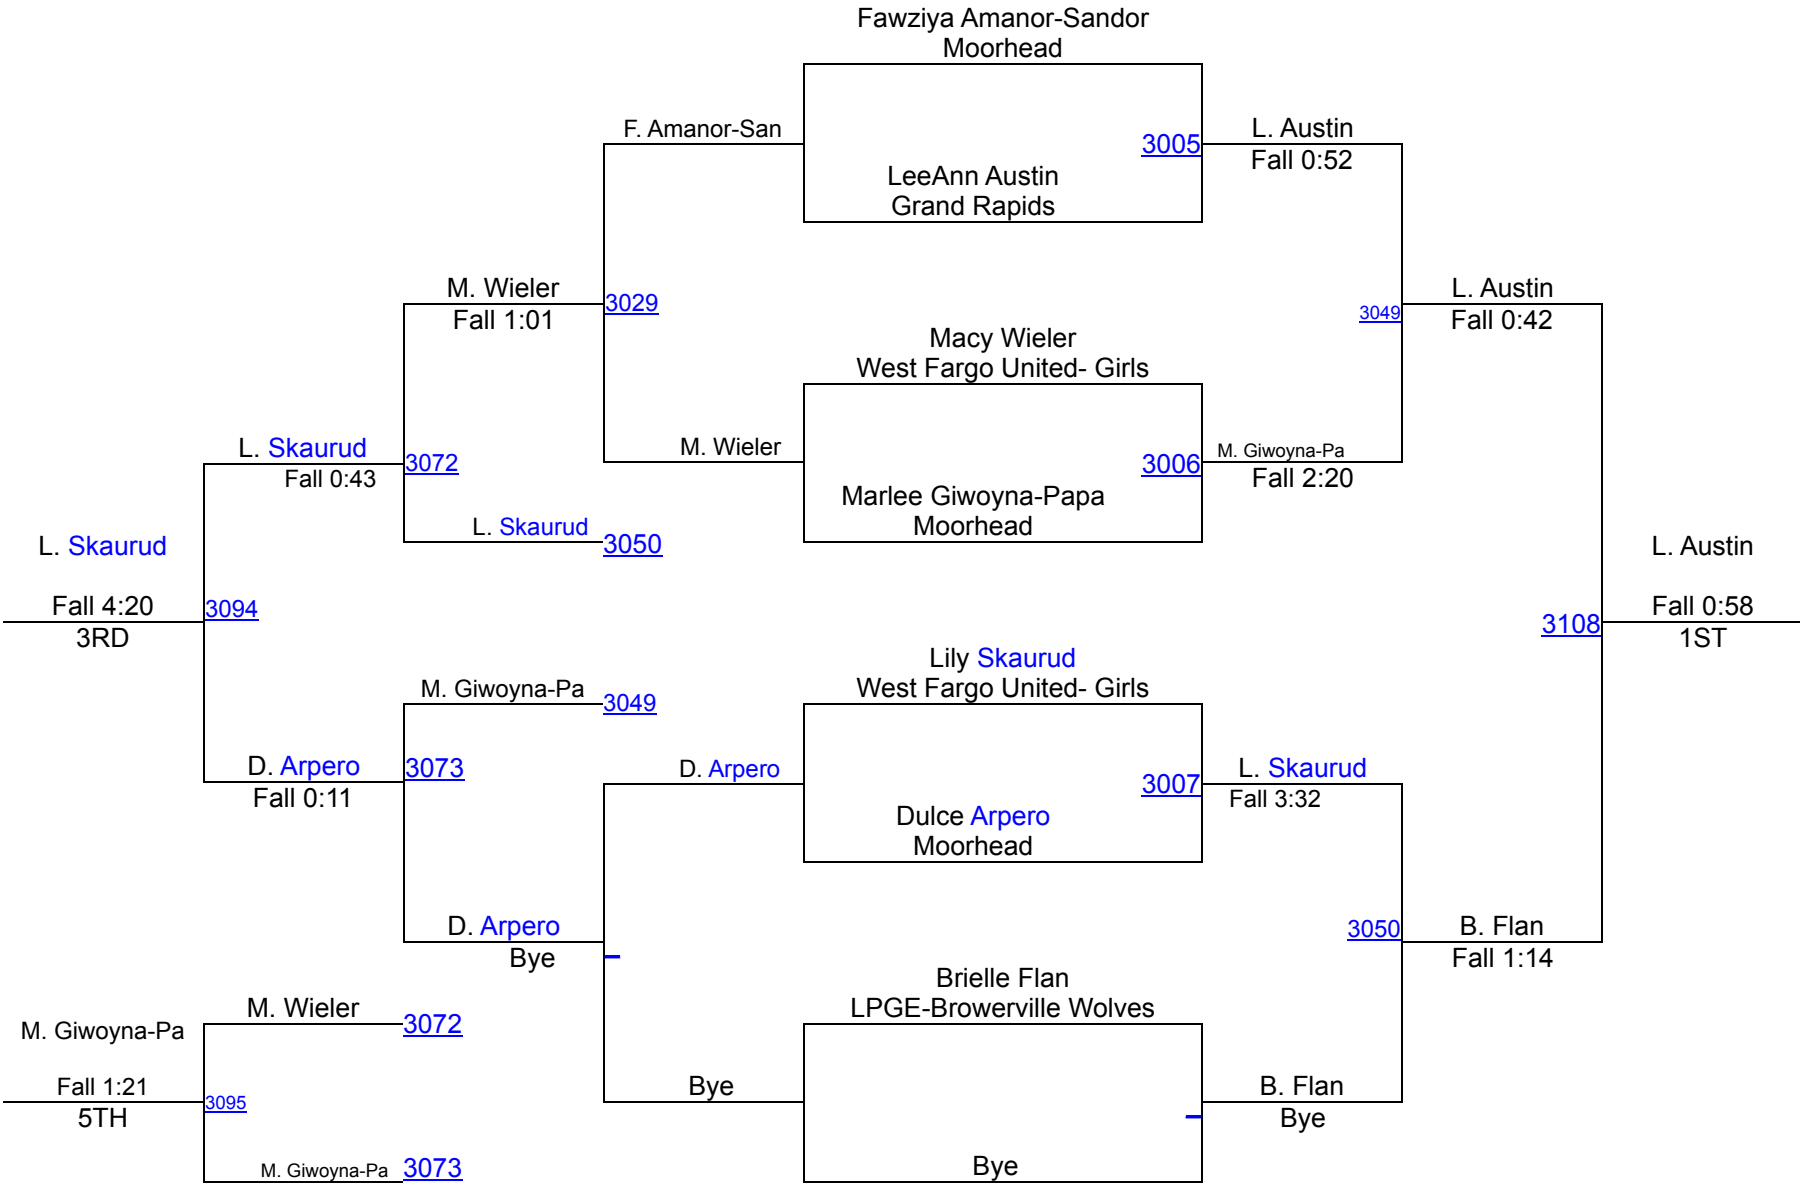

A. Puttbrese (Badger-GB-MR)
5TH

2025 Gadberry Invitational

Girls 118

2025 Gadberry Invitational

Girls 124

Round 1

Lillian Wirtz West Fargo Unit Hannah Annette Detroit Lakes	Lillian Wirtz West Fargo Unit Fall 0:32
3008	