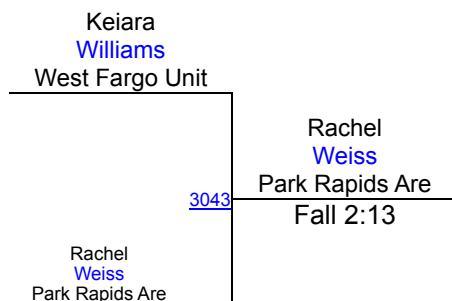

A. Rueckert (Moorhead)
5TH

2025 Gadberry Invitational

Girls 190

Round 1

Round 2

Round 3

M. Sanchez (West Fargo United- Girls)

1ST

K. Mercil (Park Rapids Area)

2ND

K. Hale (Grand Rapids)

3RD

2025 Gadberry Invitational

Girls 250

Round 1

Round 2