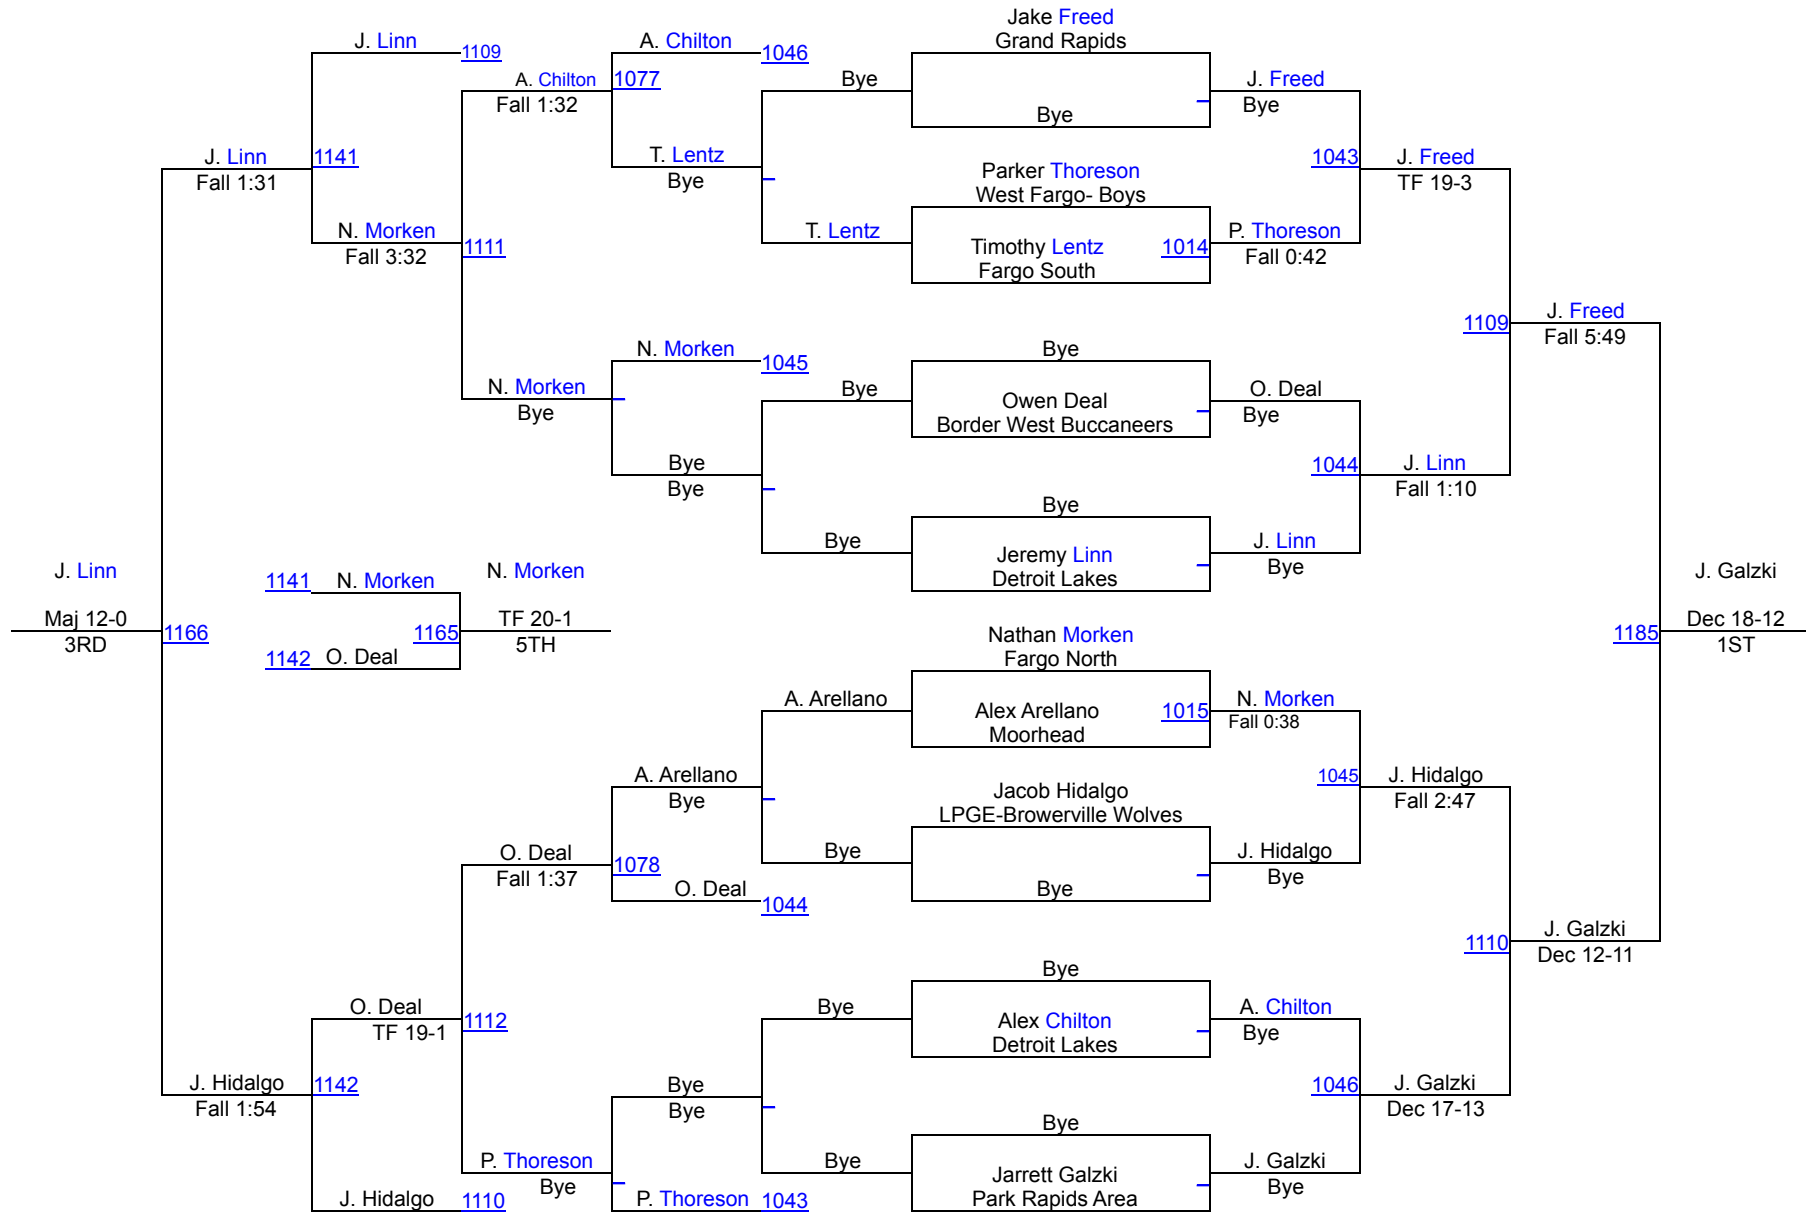

2025 Gadberry Invitational

Varsity 133

2025 Gadberry Invitational

Varsity 139

2025 Gadberry Invitational

Varsity 145

2025 Gadberry Invitational

Varsity 152

2025 Gadberry Invitational

Girls 100

Round 1

Alyssa Ross West Fargo Unit	Anna Rajesh Moorhead
Anna Rajesh Moorhead	Fall 1:40
3001	

Martha Wichmann Moorhead	Mia Jenkins Moorhead
Mia Jenkins Moorhead	Fall 1:03
3002	