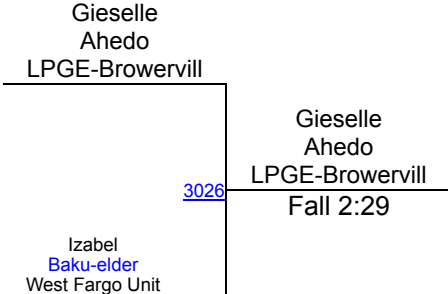

A. Ross (West Fargo United- Girls)
3RD

Round 4

Willow Albrecht Grand Rapids	Willow Albrecht Grand Rapids
Anna Rajesh Moorhead	Fall 0:30
3067	

Alyssa Ross West Fargo Unit	Alyssa Ross West Fargo Unit
Mia Jenkins Moorhead	Fall 0:44
3068	

M. Jenkins (Moorhead)
4TH

Round 5

Willow Albrecht Grand Rapids	Willow Albrecht Grand Rapids
Alyssa Ross West Fargo Unit	Fall 4:33
3090	

Anna Rajesh Moorhead	Anna Rajesh Moorhead
Martha Wichmann Moorhead	Fall 0:56
3091	

M. Wichmann (Moorhead)
5TH

2025 Gadberry Invitational

Girls 106

Round 1

Round 2

Round 3

T. Kanneh (Moorhead)
1ST

G. Ahedo (LPGE-Browerville Wolves)
2ND

I. Baku-elder (West Fargo United- Girls)
3RD

2025 Gadberry Invitational

Girls 112

Round 1

Amora Puttbrese Badger-GB-MR	Kelsey Schmitt LPGE-Browervill
Kelsey Schmitt LPGE-Browervill	Fall 2:55

Natalie Carlson West Fargo Unit	Olivia Brown LPGE-Browervill
Olivia Brown LPGE-Browervill	Fall 1:39