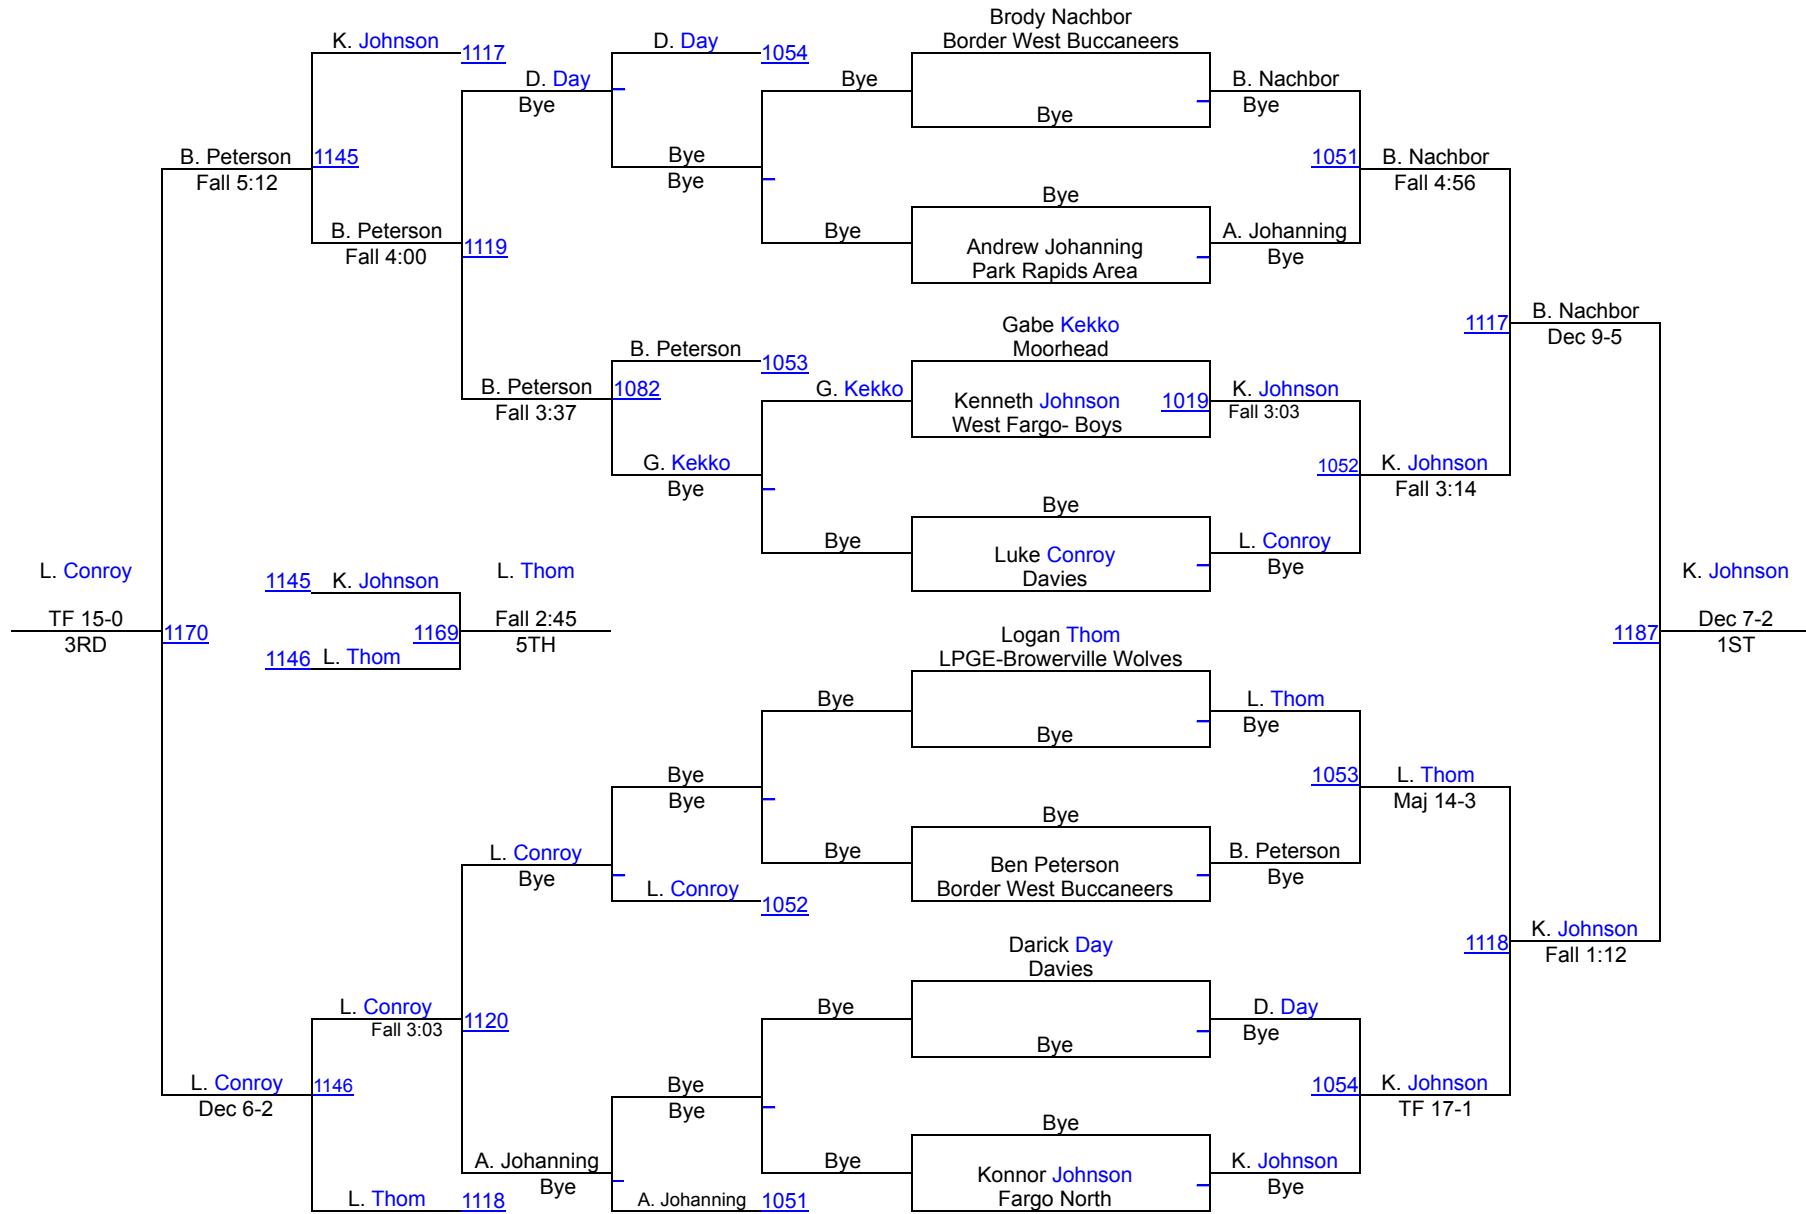

2025 Gadberry Invitational

Varsity 107

2025 Gadberry Invitational

Varsity 114

2025 Gadberry Invitational

Varsity 121

2025 Gadberry Invitational

Varsity 127

2025 Gadberry Invitational

Varsity 133

2025 Gadberry Invitational

Varsity 139

2025 Gadberry Invitational

Varsity 145

2025 Gadberry Invitational

Varsity 152

2025 Gadberry Invitational

Varsity 160

2025 Gadberry Invitational

Varsity 189

2025 Gadberry Invitational

Varsity 215

2025 Gadberry Invitational

Varsity 285

2025 Gadberry Invitational

Girls 100

Round 1

Alyssa Ross West Fargo Unit	Anna Rajesh Moorhead
Anna Rajesh Moorhead	Fall 1:40
3001	

Martha Wichmann Moorhead	Mia Jenkins Moorhead
Mia Jenkins Moorhead	Fall 1:03
3002	