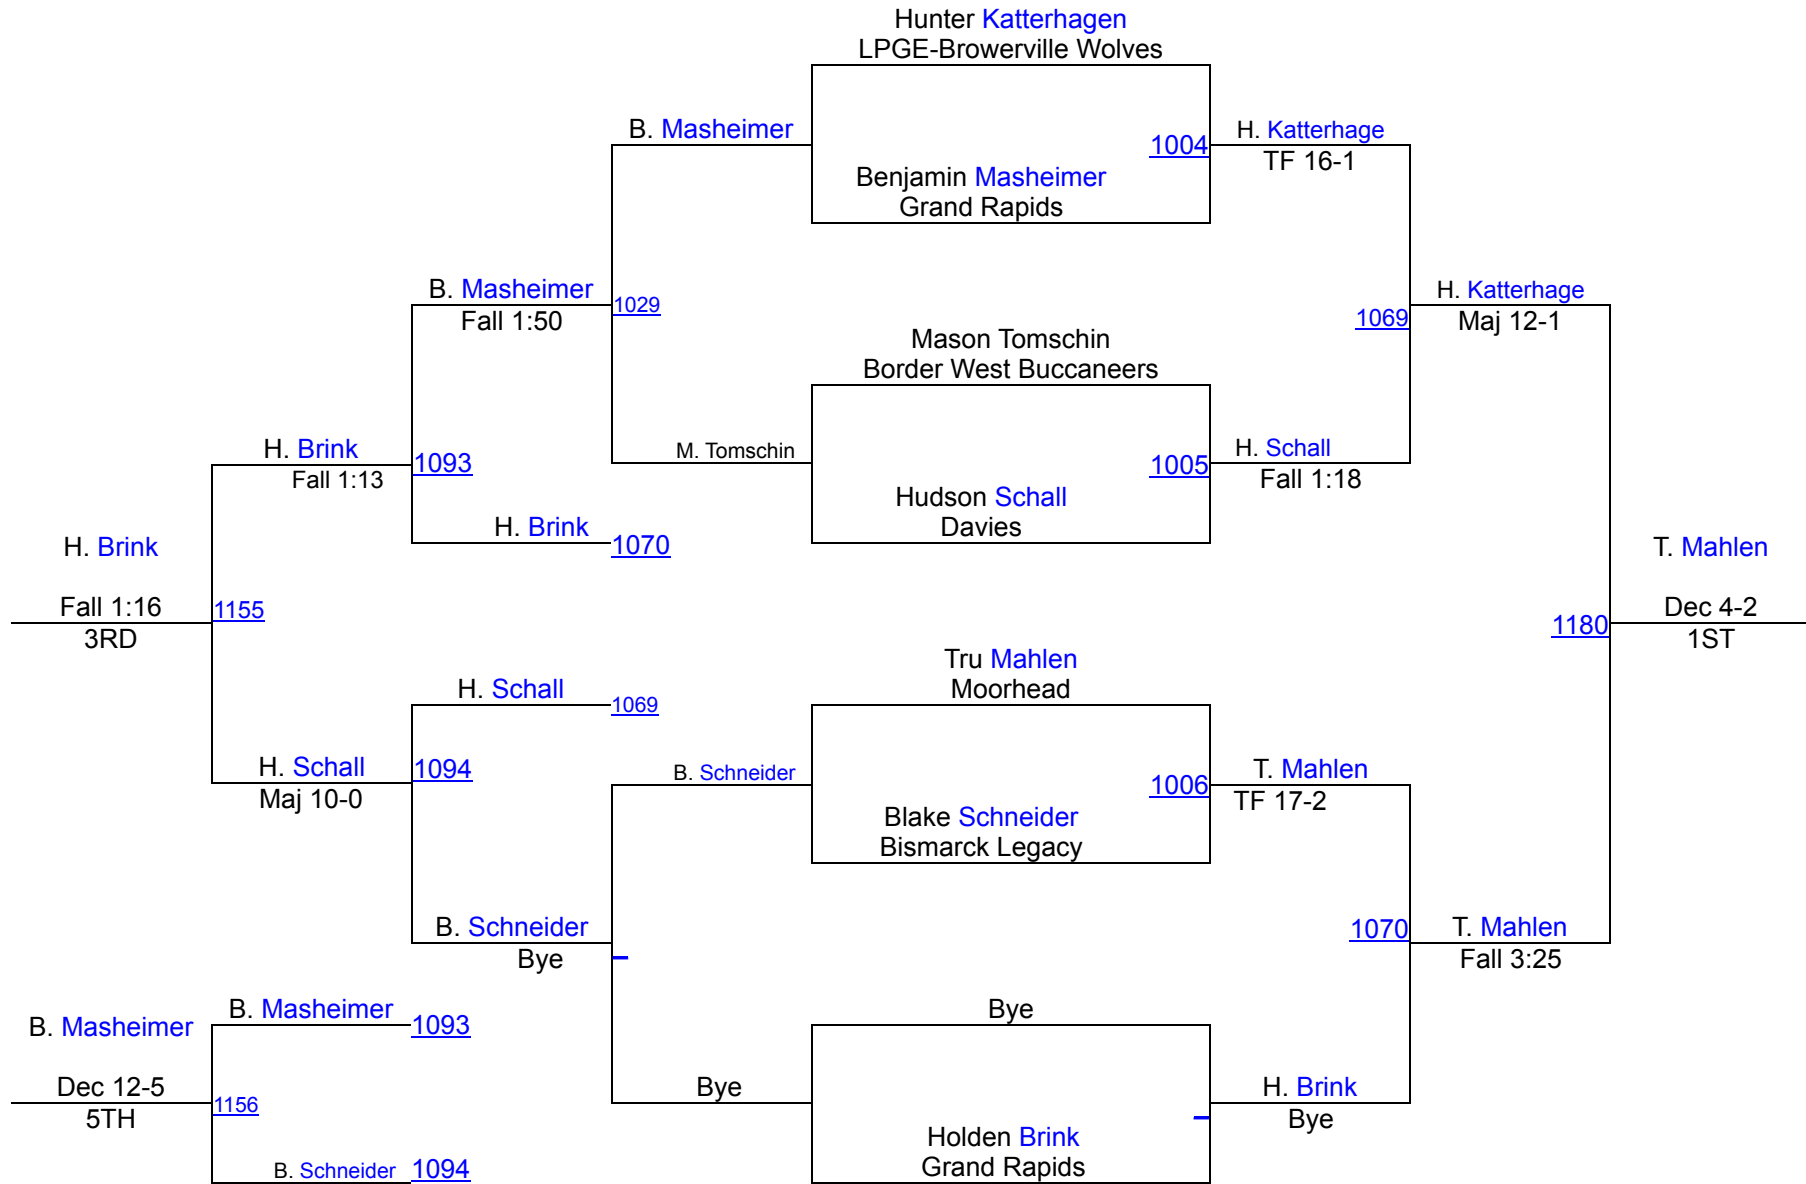

1 Moorhead	MOOR	189
2 Grand Rapids	GRRA	160
3 LPGE-Browerville Wolves	LBW	139.5
4 Davies	DAV	131
5 Fargo North	FN	131
6 West Fargo- Boys	WF	96.5
7 Border West Buccaneers	BWB	80.5
8 Detroit Lakes	DL	70
9 Park Rapids Area	PRA	62
10 Bismarck Legacy	LEG	48.5
11 Fargo South	FS	7

2025 Gadberry Invitational

Varsity 107

2025 Gadberry Invitational

Varsity 114

2025 Gadberry Invitational

Varsity 121

2025 Gadberry Invitational

Varsity 127