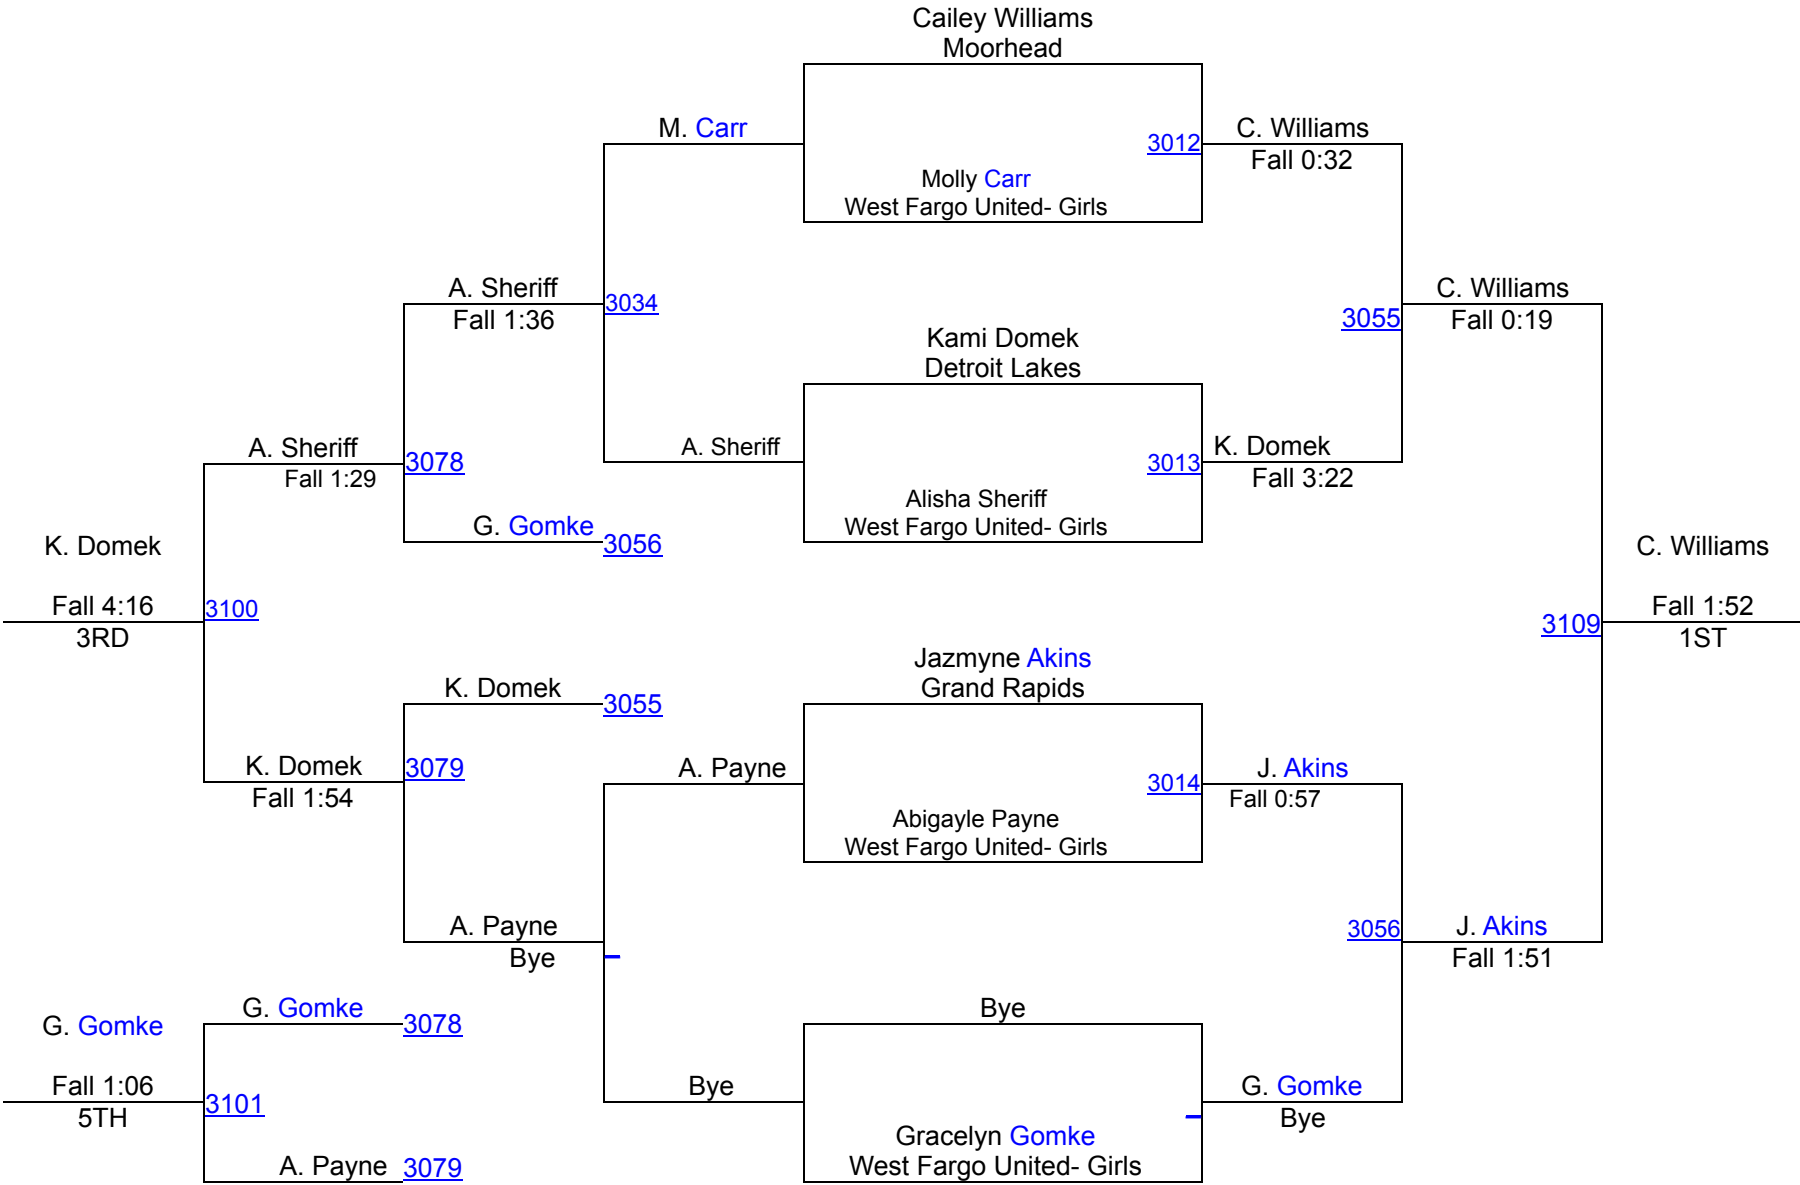

2025 Gadberry Invitational

Girls 136