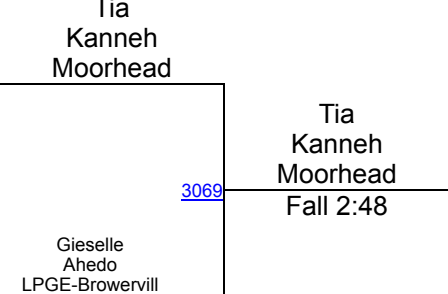

M. Wichmann (Moorhead)
5TH

2025 Gadberry Invitational

Girls 106

Round 1

Round 2

Round 3

T. Kanneh (Moorhead)
1ST

G. Ahedo (LPGE-Browerville Wolves)
2ND

I. Baku-elder (West Fargo United- Girls)
3RD

2025 Gadberry Invitational

Girls 112

Round 1

Amora Puttbrese Badger-GB-MR	Kelsey Schmitt LPGE-Browervill
Kelsey Schmitt LPGE-Browervill	Fall 2:55

Natalie Carlson West Fargo Unit	Olivia Brown LPGE-Browervill
Olivia Brown LPGE-Browervill	Fall 1:39