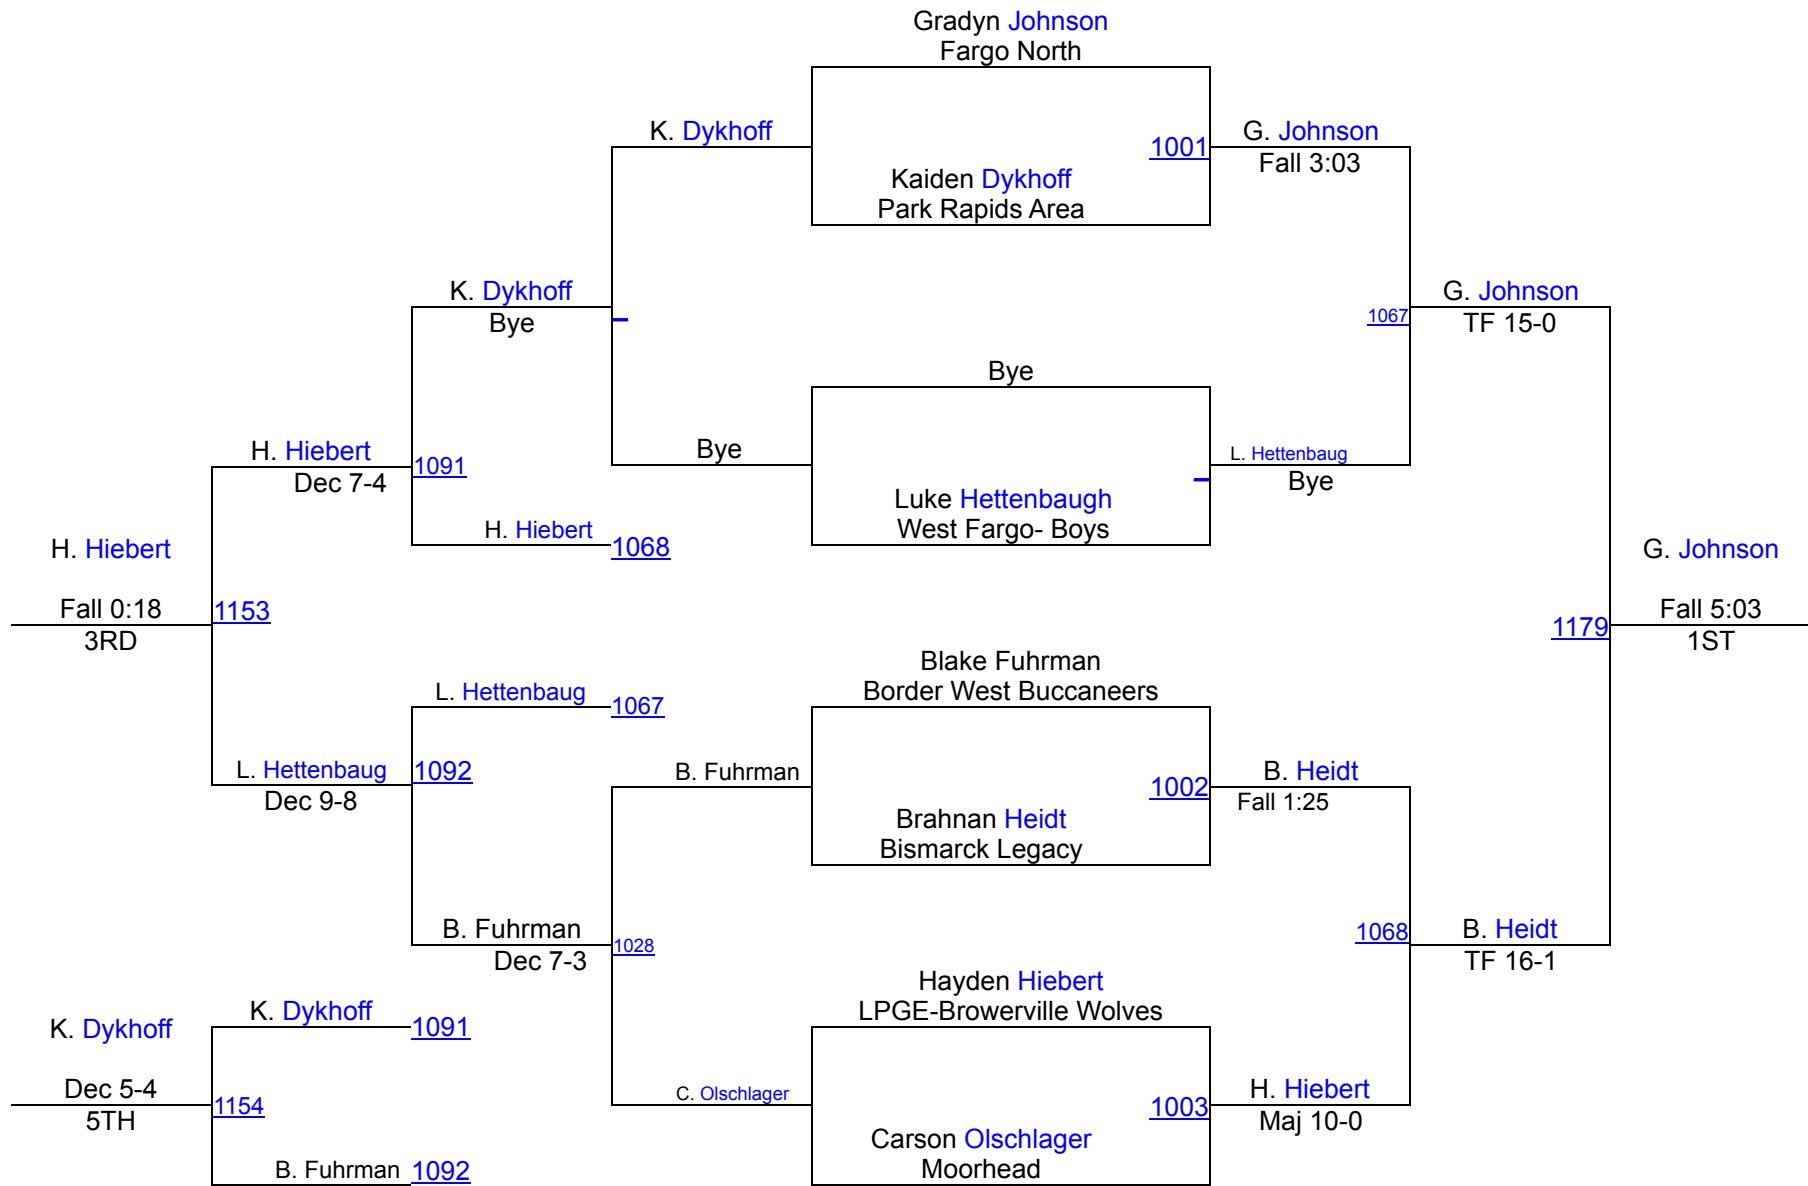

2025 Gadberry Invitational

Varsity 107