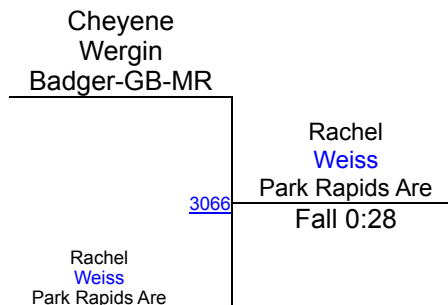

K. Mercil (Park Rapids Area)

2ND

K. Hale (Grand Rapids)

3RD

2025 Gadberry Invitational

Girls 250

Round 1

Round 2