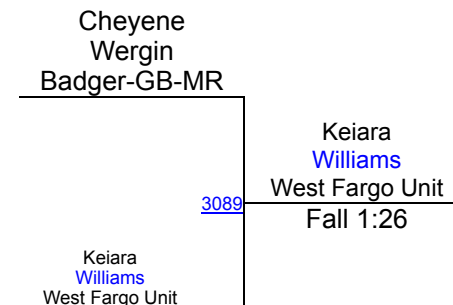

Round 3

R. Weiss (Park Rapids Area)
1ST

K. Williams (West Fargo United- Girls)
2ND

C. Wergin (Badger-GB-MR)
3RD