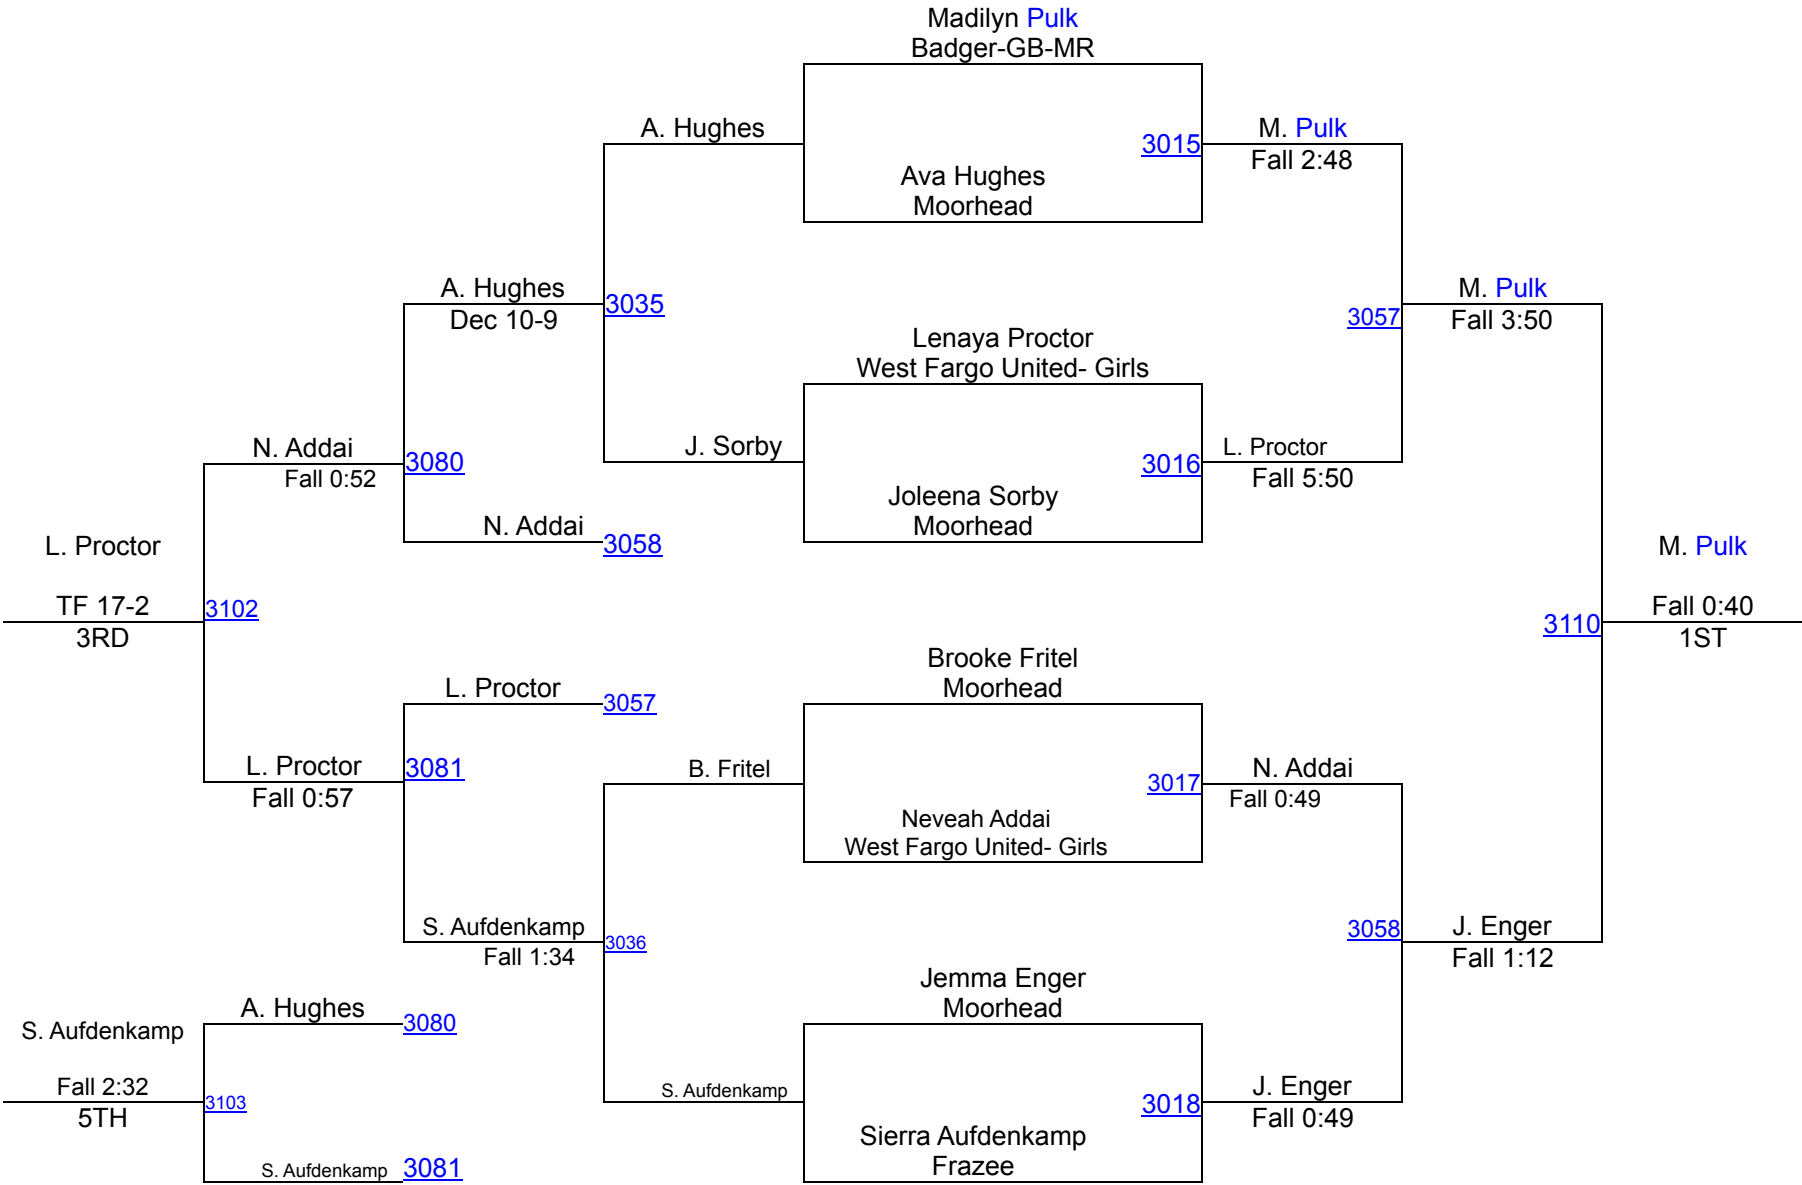

J. Owens (LPGE-Browerville Wolves)
5TH

2025 Gadberry Invitational

Girls 136

2025 Gadberry Invitational

Girls 142

2025 Gadberry Invitational

Girls 148

Round 1