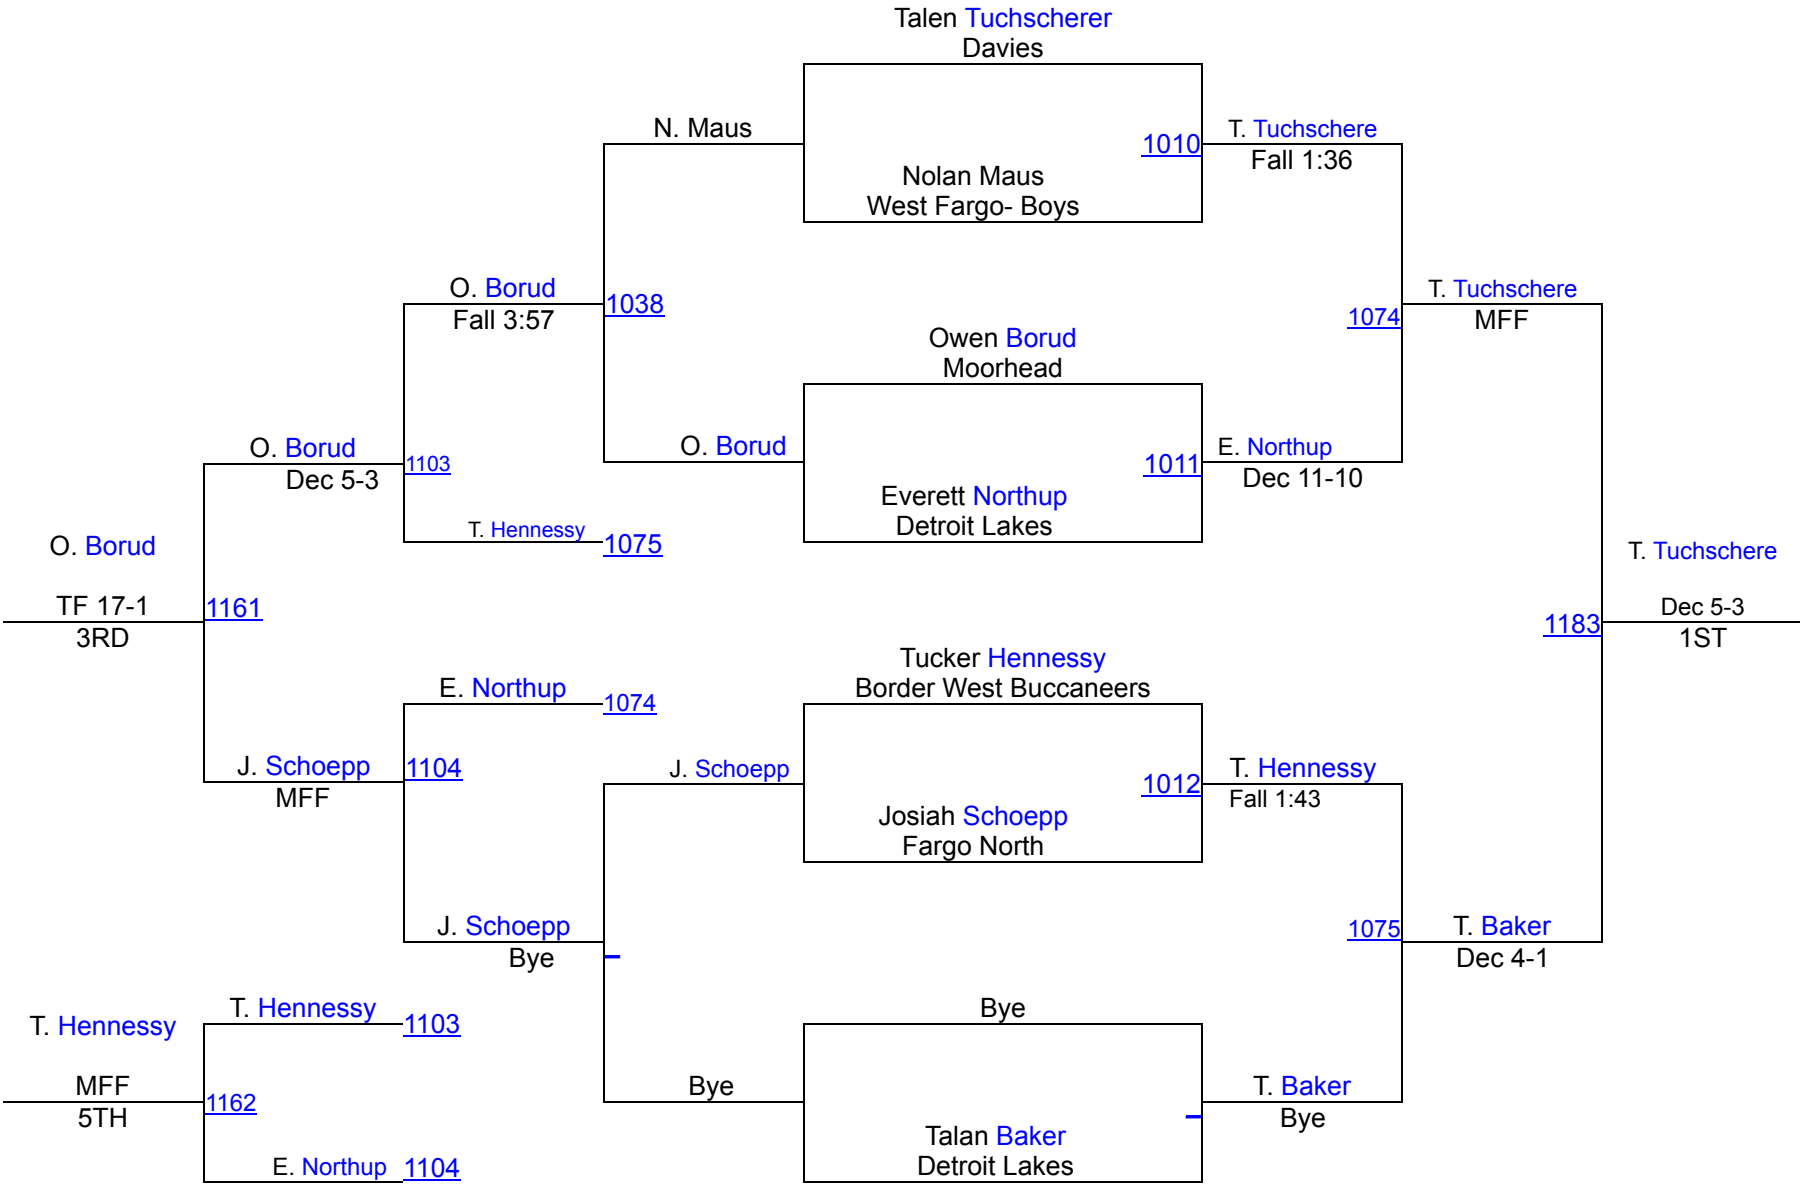

1 Moorhead	MOOR	189
2 Grand Rapids	GRRA	160
3 LPGE-Browerville Wolves	LBW	139.5
4 Davies	DAV	131
5 Fargo North	FN	131
6 West Fargo- Boys	WF	96.5
7 Border West Buccaneers	BWB	80.5
8 Detroit Lakes	DL	70
9 Park Rapids Area	PRA	62
10 Bismarck Legacy	LEG	48.5
11 Fargo South	FS	7

2025 Gadberry Invitational

Varsity 107

2025 Gadberry Invitational

Varsity 114

2025 Gadberry Invitational

Varsity 121

2025 Gadberry Invitational

Varsity 127

2025 Gadberry Invitational

Varsity 133

2025 Gadberry Invitational

Varsity 139

2025 Gadberry Invitational

Varsity 145

2025 Gadberry Invitational

Varsity 152