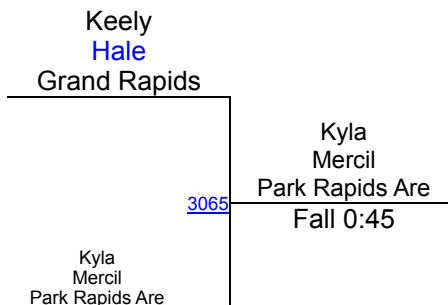

A. Rueckert (Moorhead)
5TH

2025 Gadberry Invitational

Girls 190

Round 1

Round 2

Round 3

M. Sanchez (West Fargo United- Girls)

1ST