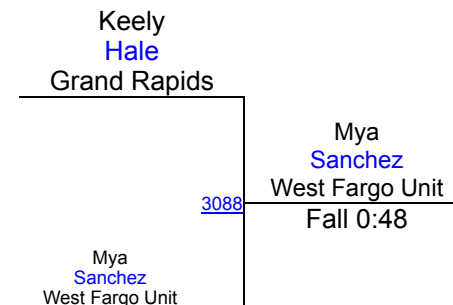

G. Boen (Badger-GB-MR)
4TH

Round 5

Charlee Leedah West Fargo Unit	Charlee Leedah West Fargo Unit
Aryella Pomplun Grand Rapids	Fall 0:53
3106	

Kloie De La Garza Moorhead	Kloie De La Garza Moorhead
Gracie Boen Badger-GB-MR	Fall 1:58
3107	

A. Rueckert (Moorhead)
5TH

2025 Gadberry Invitational

Girls 190

Round 1

Round 2

Round 3

M. Sanchez (West Fargo United- Girls)

1ST