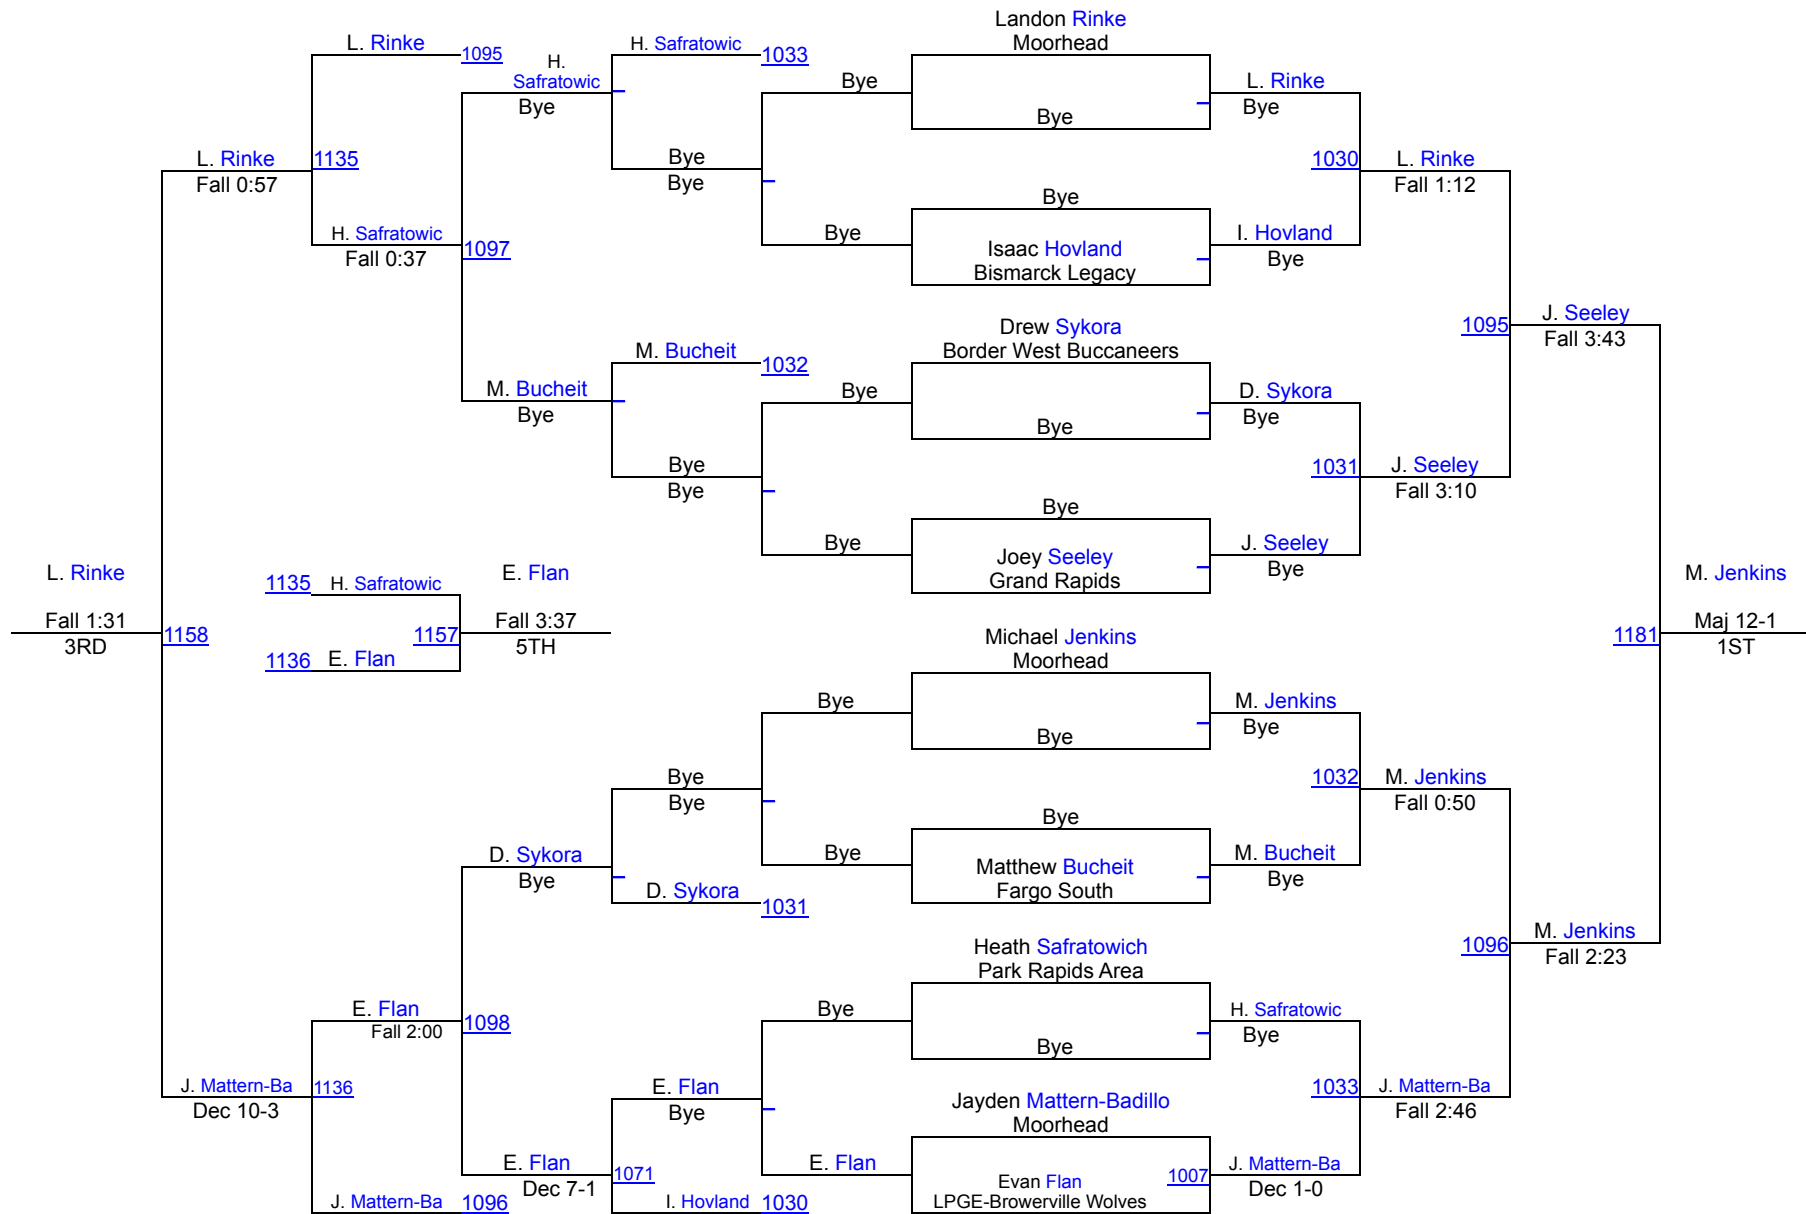

1 Moorhead	MOOR	189
2 Grand Rapids	GRRA	160
3 LPGE-Browerville Wolves	LBW	139.5
4 Davies	DAV	131
5 Fargo North	FN	131
6 West Fargo- Boys	WF	96.5
7 Border West Buccaneers	BWB	80.5
8 Detroit Lakes	DL	70
9 Park Rapids Area	PRA	62
10 Bismarck Legacy	LEG	48.5
11 Fargo South	FS	7

2025 Gadberry Invitational

Varsity 107

2025 Gadberry Invitational

Varsity 114

2025 Gadberry Invitational

Varsity 121

2025 Gadberry Invitational

Varsity 127

2025 Gadberry Invitational

Varsity 133

2025 Gadberry Invitational

Varsity 139

2025 Gadberry Invitational

Varsity 145

2025 Gadberry Invitational

Varsity 152