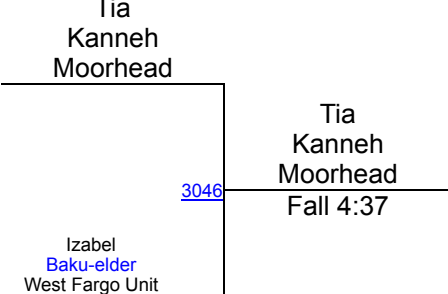

M. Wichmann (Moorhead)
5TH

2025 Gadberry Invitational

Girls 106

Round 1

Round 2

Round 3

T. Kanneh (Moorhead)
1ST

G. Ahedo (LPGE-Browerville Wolves)
2ND

I. Baku-elder (West Fargo United- Girls)
3RD

2025 Gadberry Invitational

Girls 112

Round 1

Amora Puttbrese Badger-GB-MR	Kelsey Schmitt LPGE-Browervill
Kelsey Schmitt LPGE-Browervill	Fall 2:55

Natalie Carlson West Fargo Unit	Olivia Brown LPGE-Browervill
Olivia Brown LPGE-Browervill	Fall 1:39