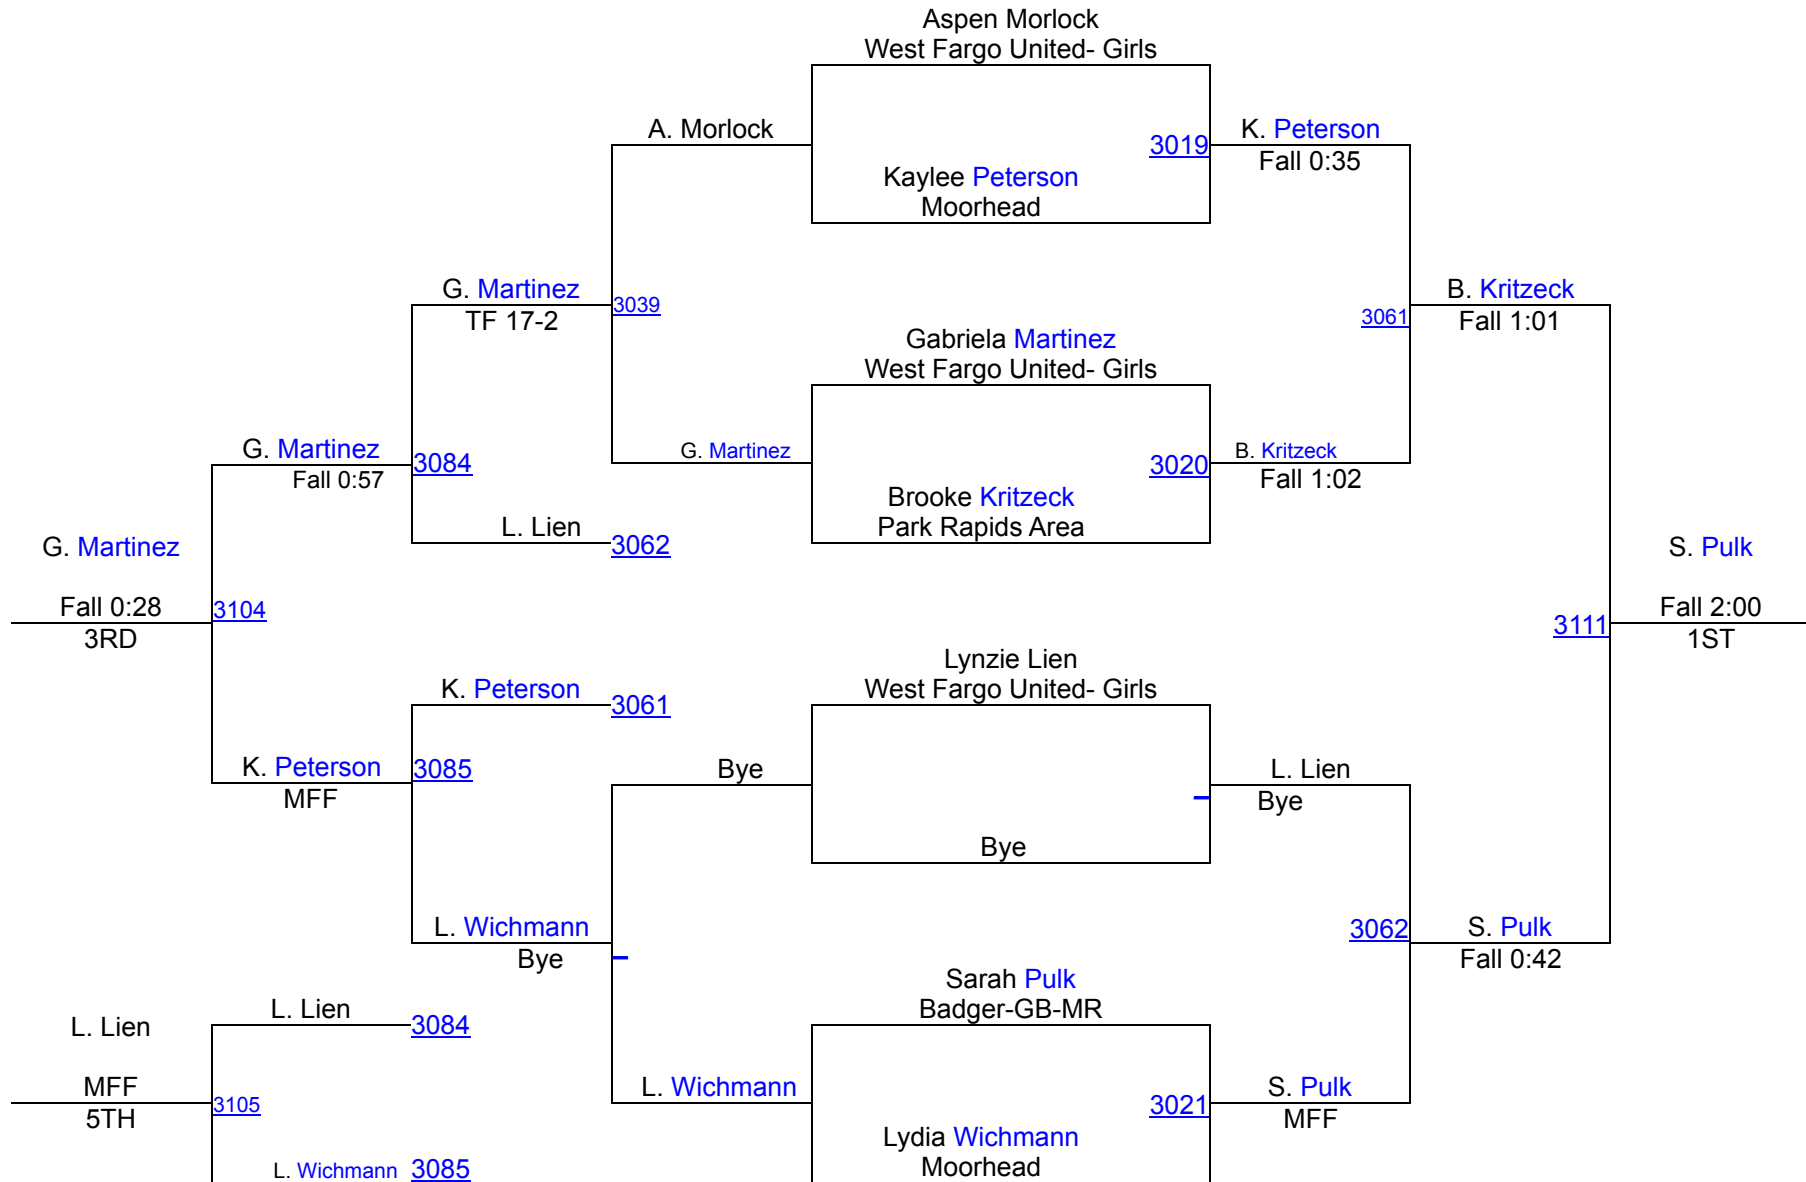

2025 Gadberry Invitational

Girls 155