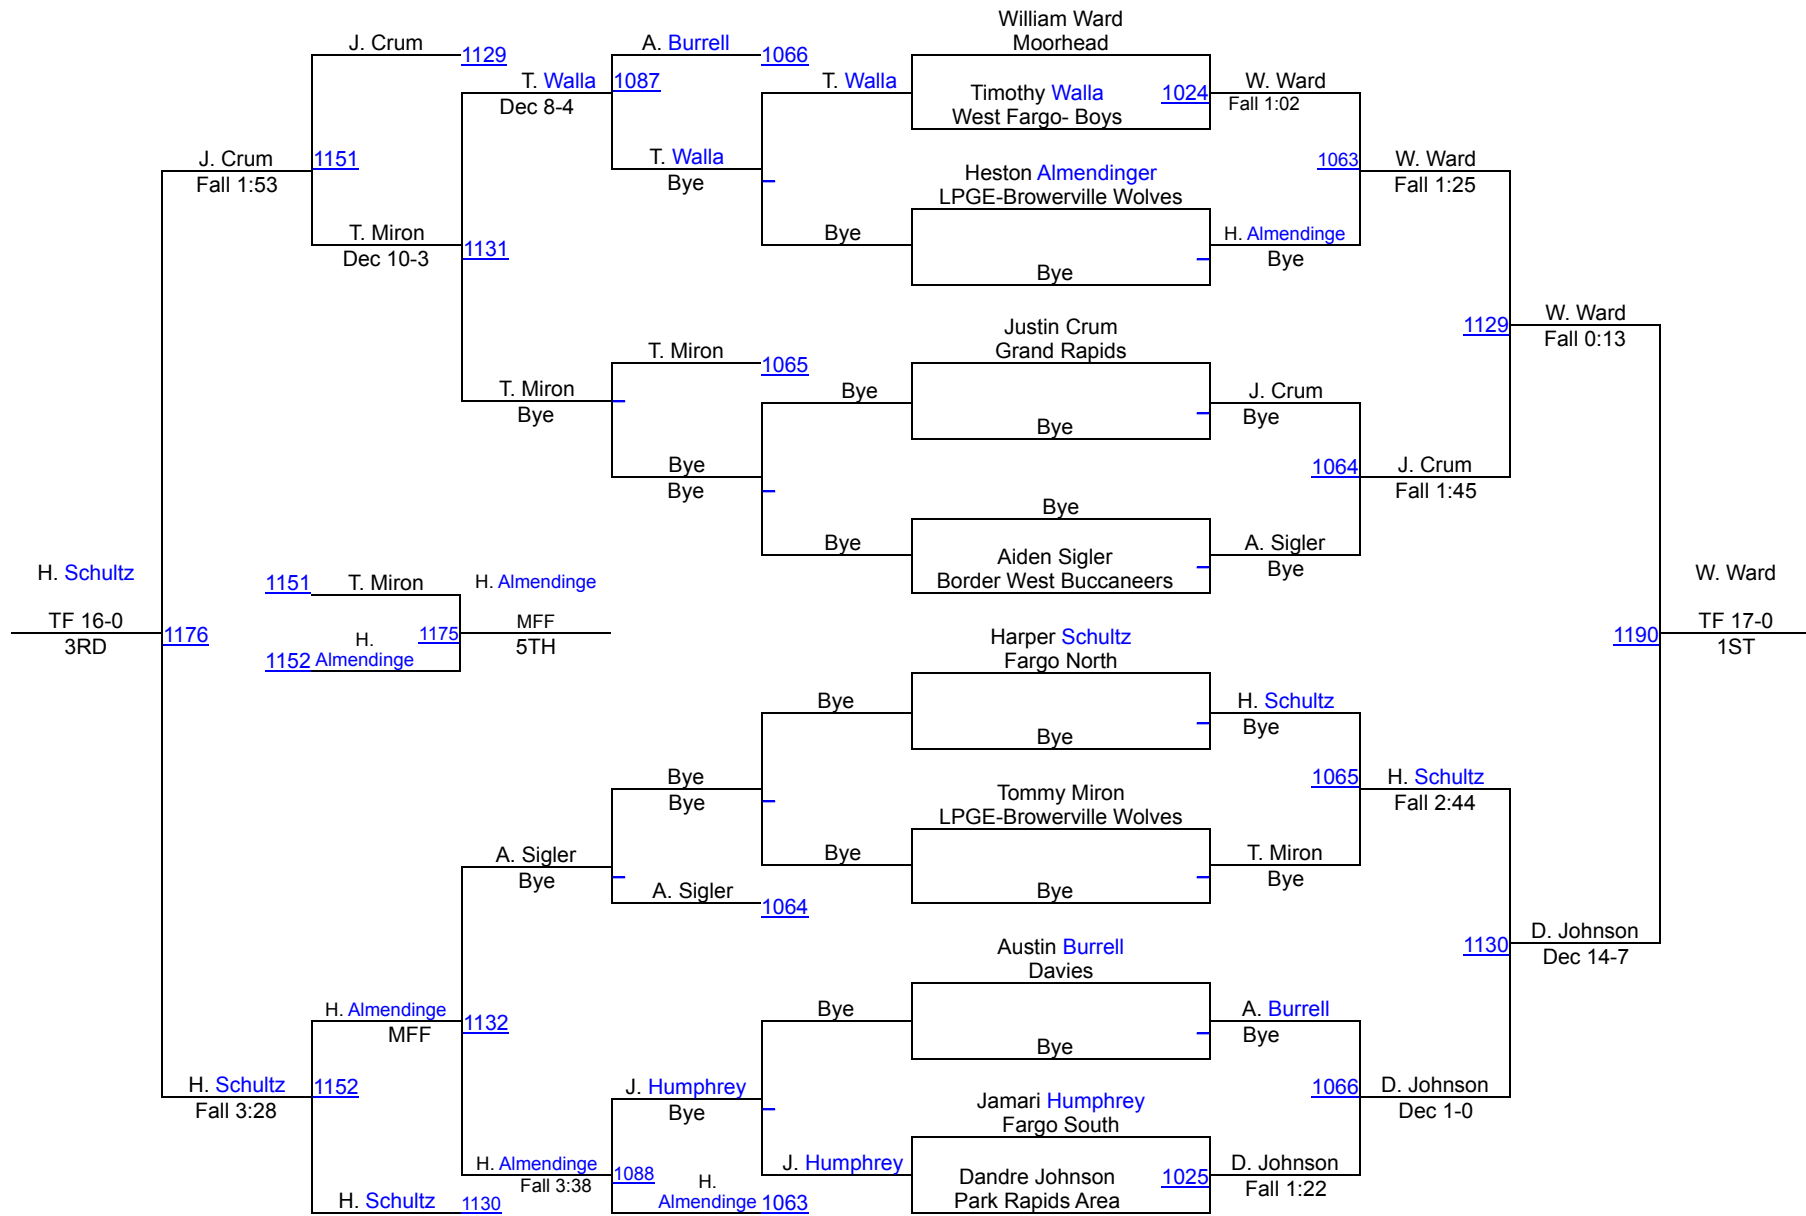

2025 Gadberry Invitational

Varsity 133

2025 Gadberry Invitational

Varsity 139

2025 Gadberry Invitational

Varsity 145

2025 Gadberry Invitational

Varsity 152

2025 Gadberry Invitational

Varsity 160

2025 Gadberry Invitational

Varsity 189

2025 Gadberry Invitational

Varsity 215

2025 Gadberry Invitational

Varsity 285

2025 Gadberry Invitational

Girls 100

Round 1

Alyssa Ross West Fargo Unit	Anna Rajesh Moorhead
Anna Rajesh Moorhead	Fall 1:40
3001	

Martha Wichmann Moorhead	Mia Jenkins Moorhead
Mia Jenkins Moorhead	Fall 1:03
3002	