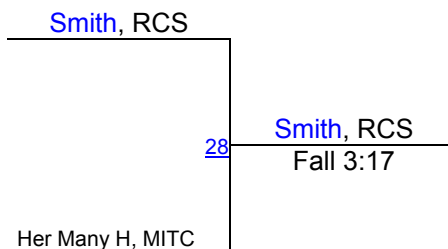

Jerry Opbroek - 2025 Girls

120

Round 1

Round 2

Round 3

WRESTLERS

Cara Sanchez, MITC, 0-9, 10

Logan Her Many Hor, MITC, 1-11, 11

Brooklyn Smith, RCS, 21-9, 10

Brooklyn Smith, RCS, 21-9, 10

1ST

Logan Her Many Hor, MITC, 1-11, 11

2ND

Cara Sanchez, MITC, 0-9, 10

3RD