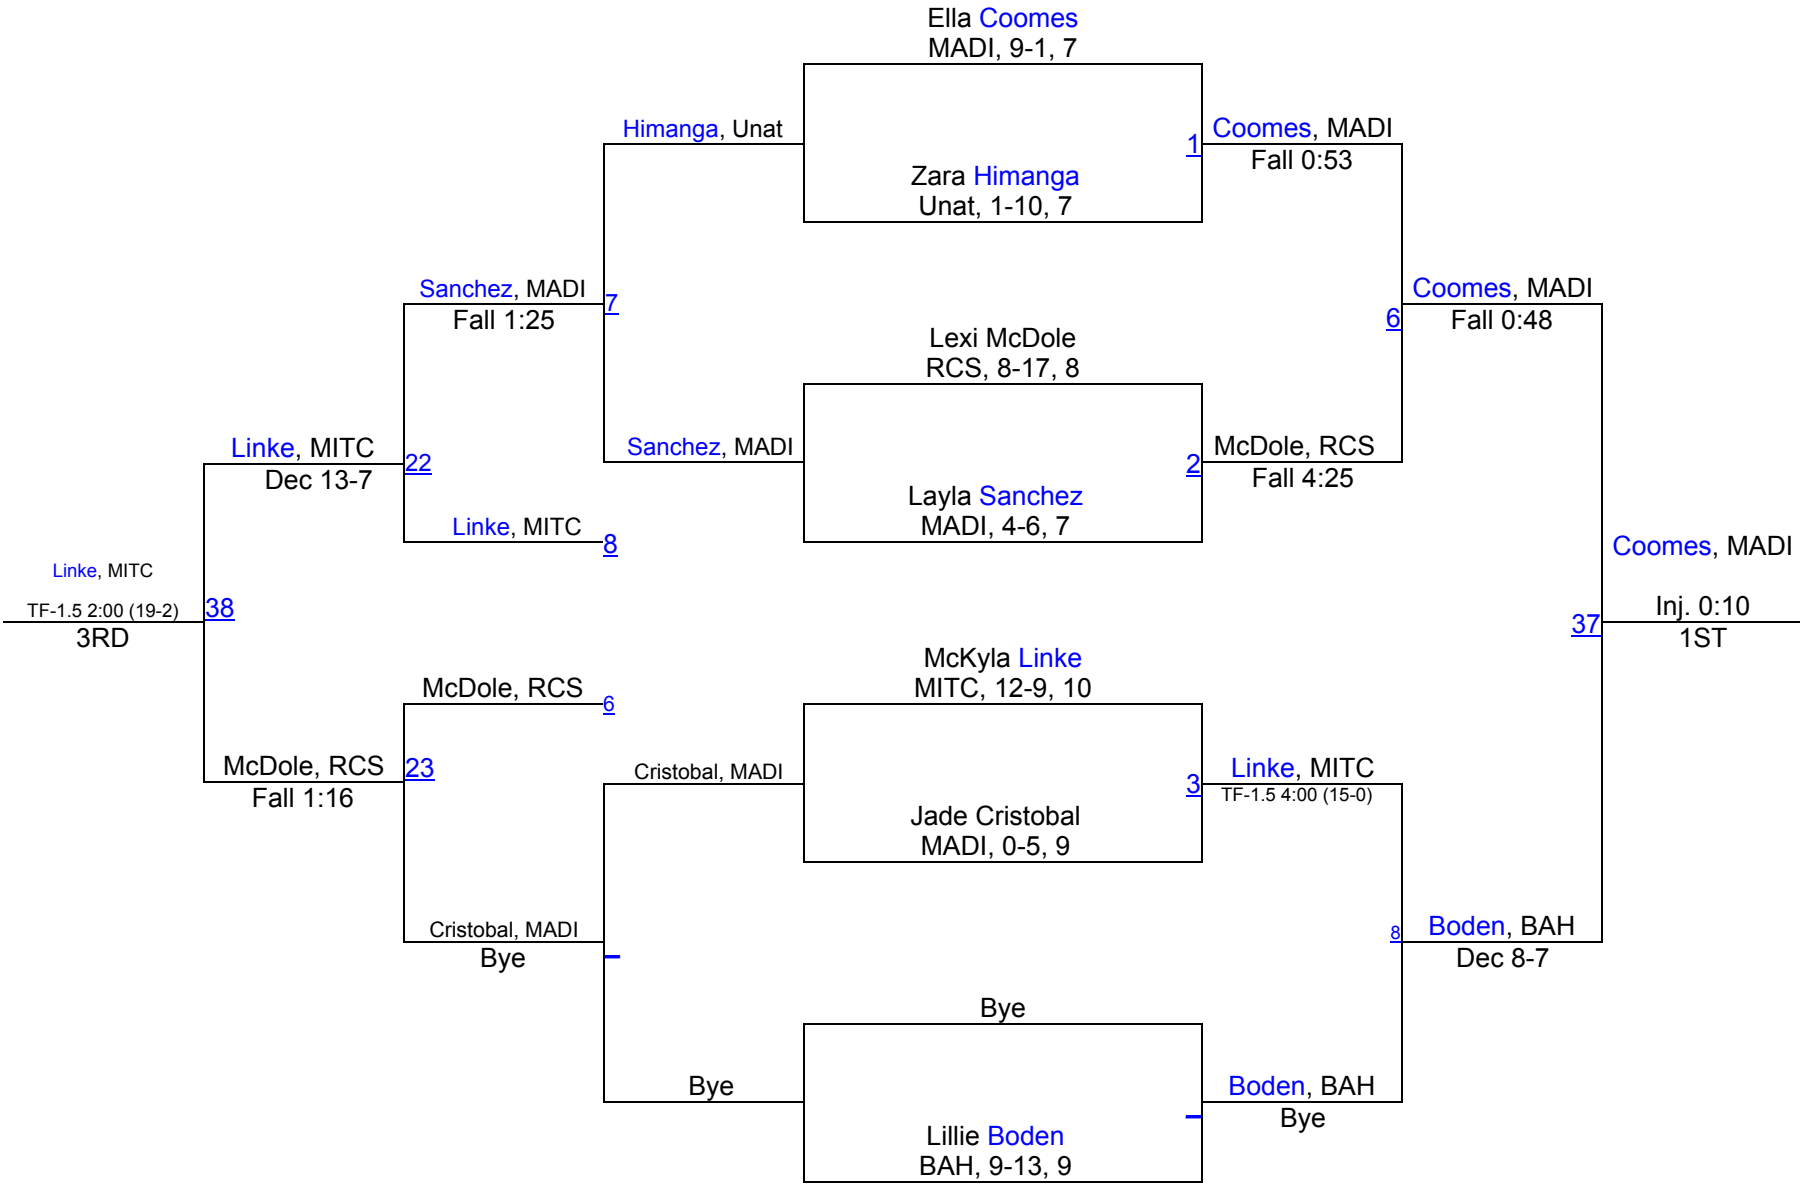

Team Scores		
1	Rapid City Stevens	94.0
2	Mitchell	69.0
3	Madison	60.0
4	Sioux Valley	47.0
5	Beresford/Alcester-Hudson	34.0
6	Garretson	9.0
7	Howard	0.0

Jerry Opbroek - 2025 Girls

100