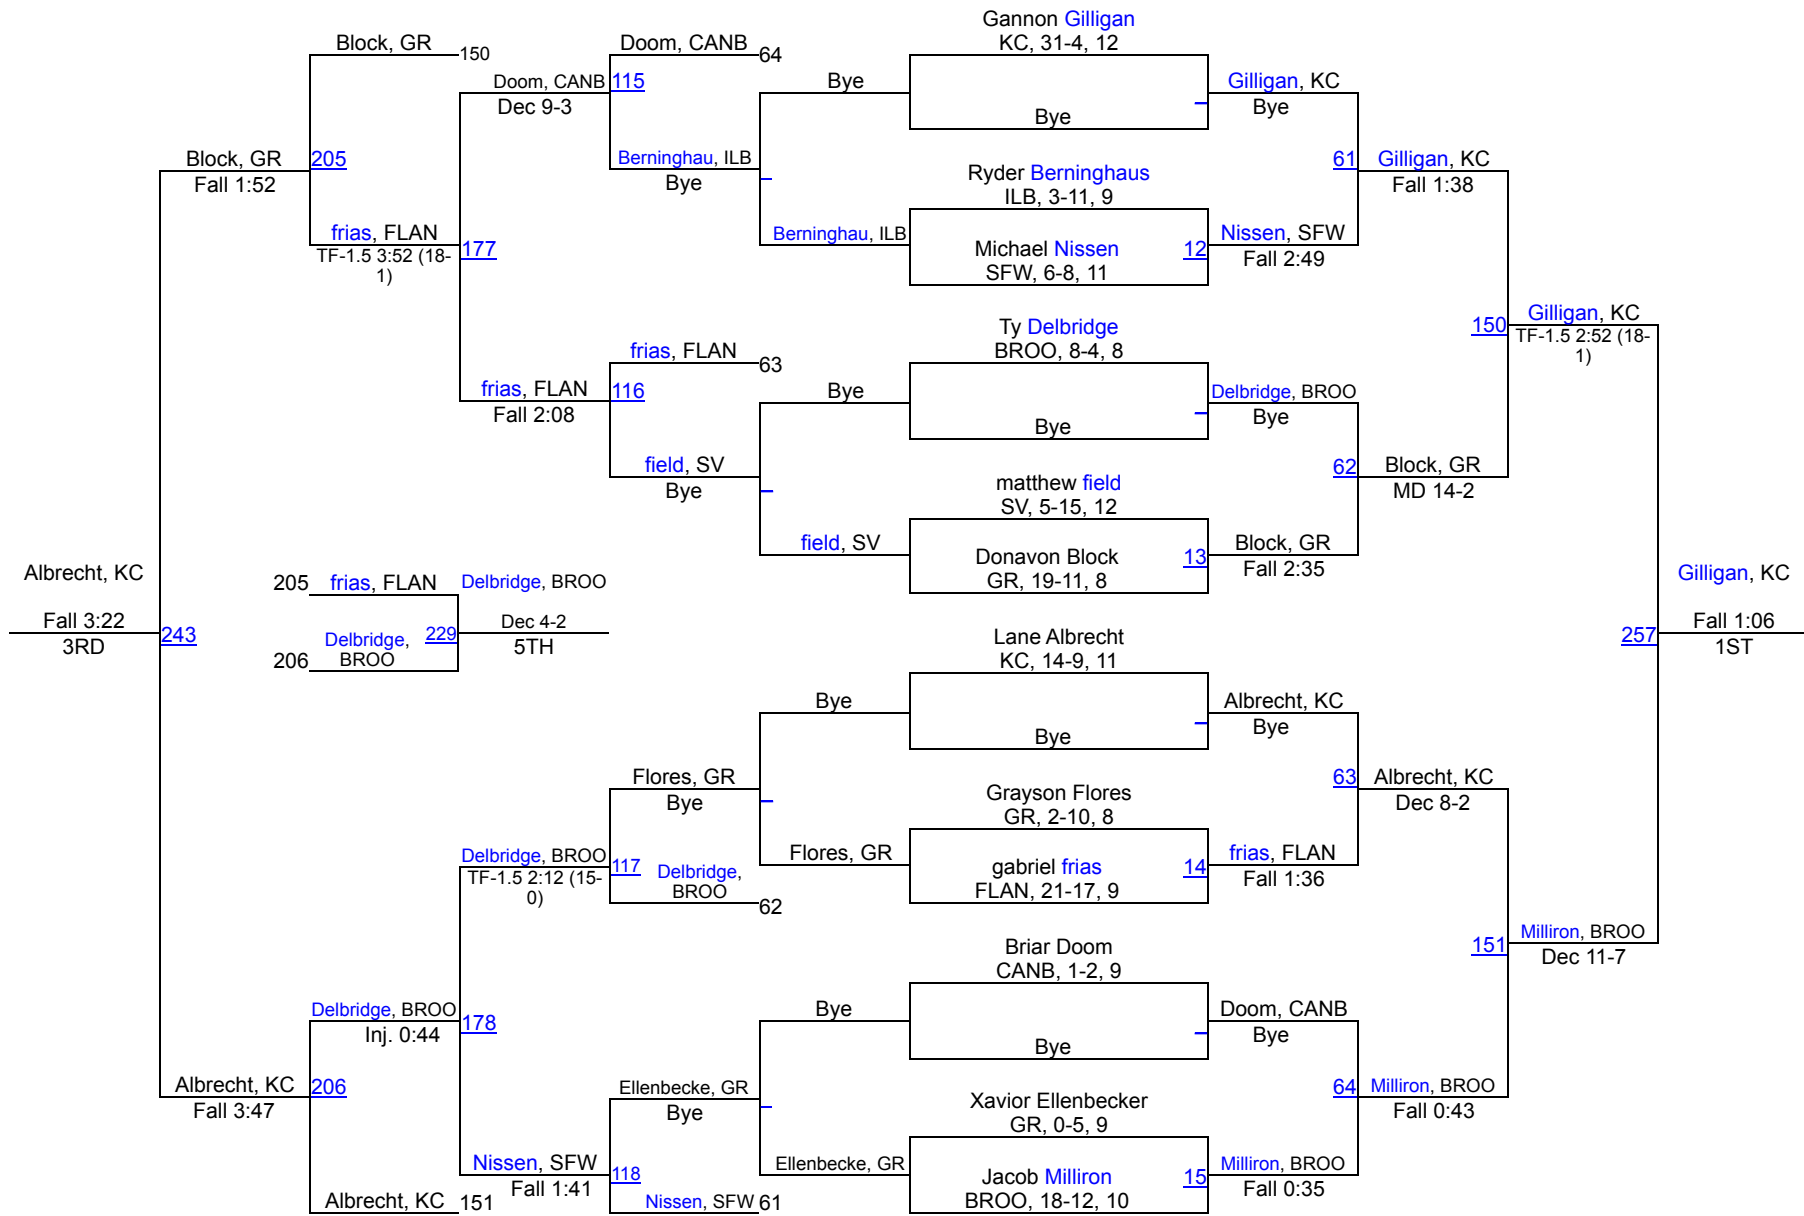

1 Kingsbury County	238.5
2 Canby	173.5
3 Sioux Falls Washington	167.5
4 Redfield Area	162.5
5 Groton Area	153.5
6 Brookings	126
7 Britton-Hecla	118
8 Flandreau	114.5
9 Sioux Valley	88
10 Lyman	50.5
11 Hamlin/Castlewood	30
11 Warner/Northwestern	30
13 Ipswich/Leola/Bowdle	19.5
14 Viborg-Hurley/Irene-Wakonda	0

Kingsbury County Invitational

106

Kingsbury County Invitational

113

Kingsbury County Invitational

120

Kingsbury County Invitational

126

Kingsbury County Invitational

132

Kingsbury County Invitational

138

Kingsbury County Invitational

144

Kingsbury County Invitational

150