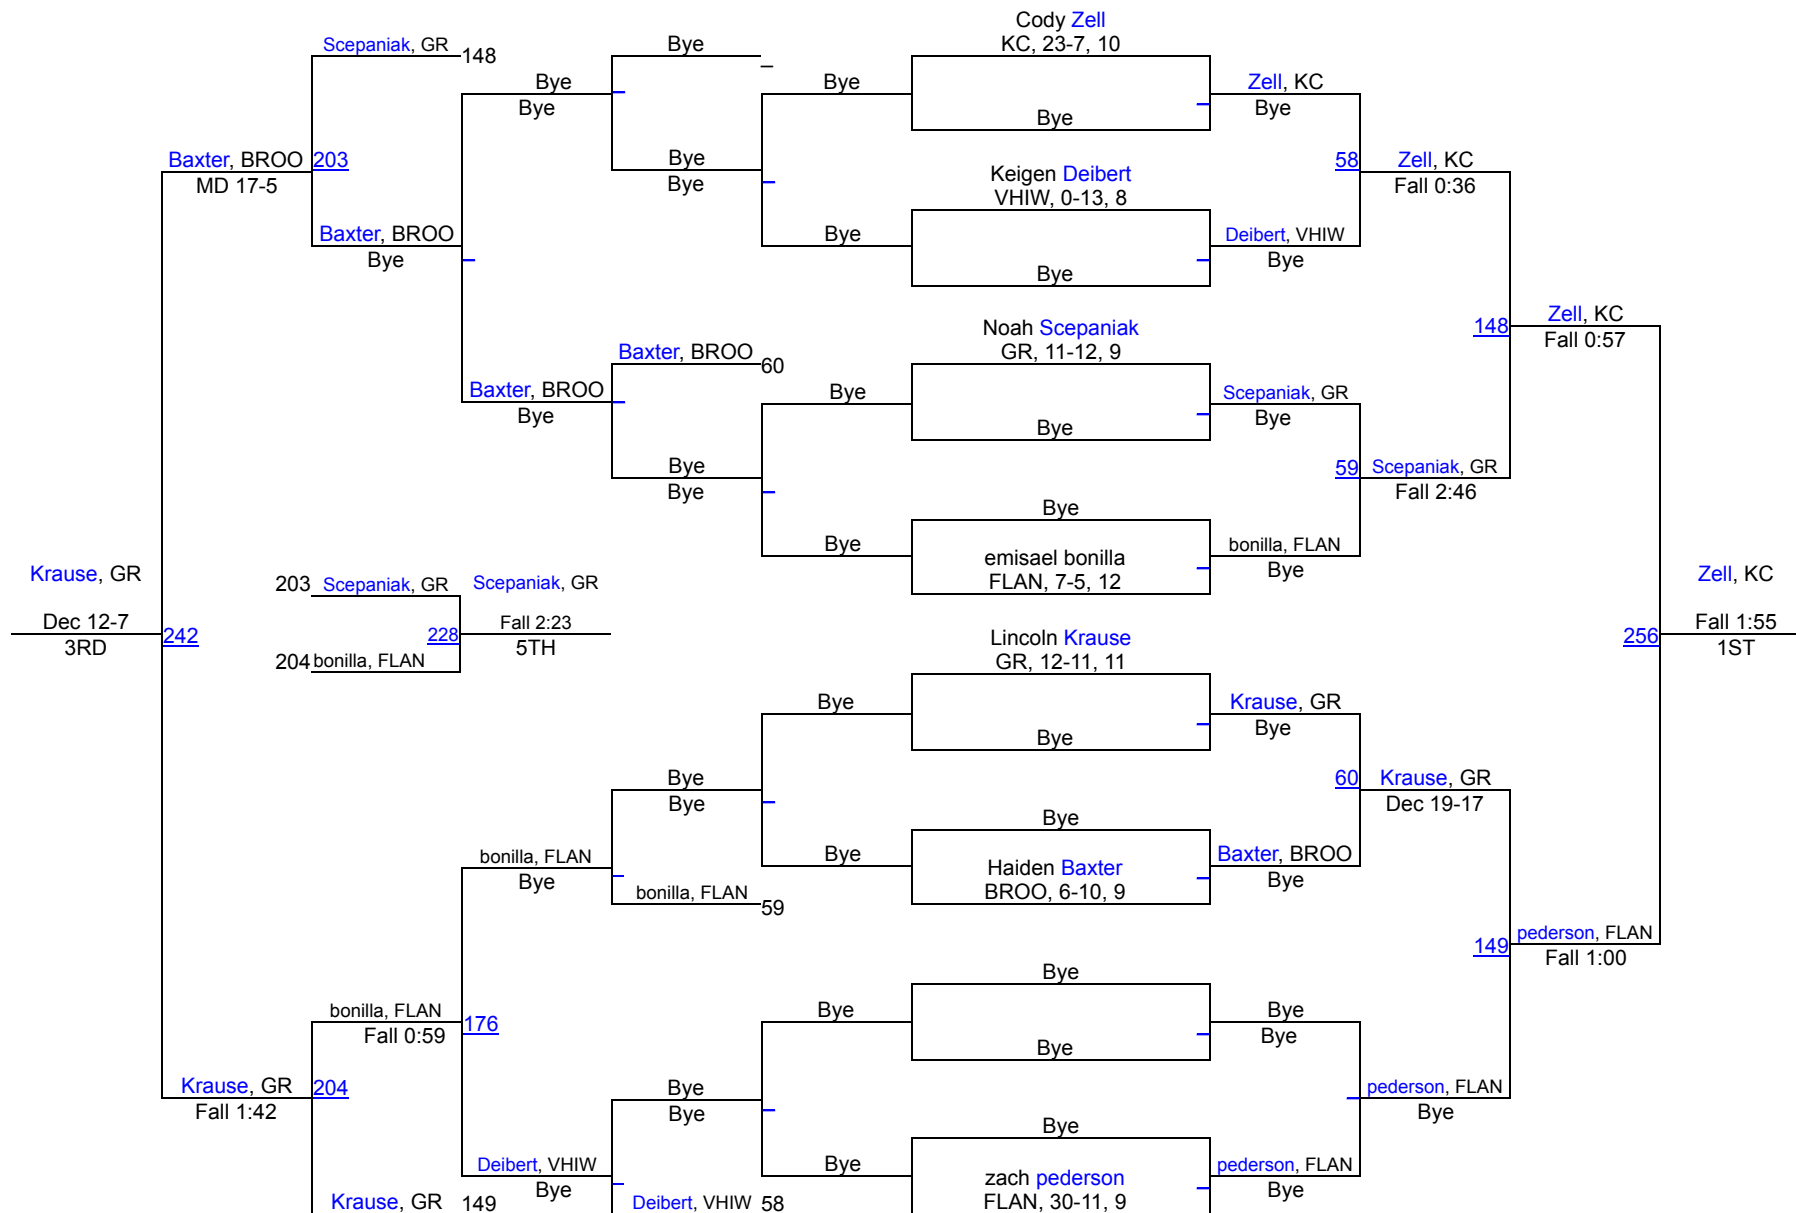

1 Kingsbury County	238.5
2 Canby	173.5
3 Sioux Falls Washington	167.5
4 Redfield Area	162.5
5 Groton Area	153.5
6 Brookings	126
7 Britton-Hecla	118
8 Flandreau	114.5
9 Sioux Valley	88
10 Lyman	50.5
11 Hamlin/Castlewood	30
11 Warner/Northwestern	30
13 Ipswich/Leola/Bowdle	19.5
14 Viborg-Hurley/Irene-Wakonda	0

Kingsbury County Invitational

106

Kingsbury County Invitational

113

Kingsbury County Invitational

120

Kingsbury County Invitational

126

Kingsbury County Invitational

132

Kingsbury County Invitational

138

Kingsbury County Invitational

144

Kingsbury County Invitational

150