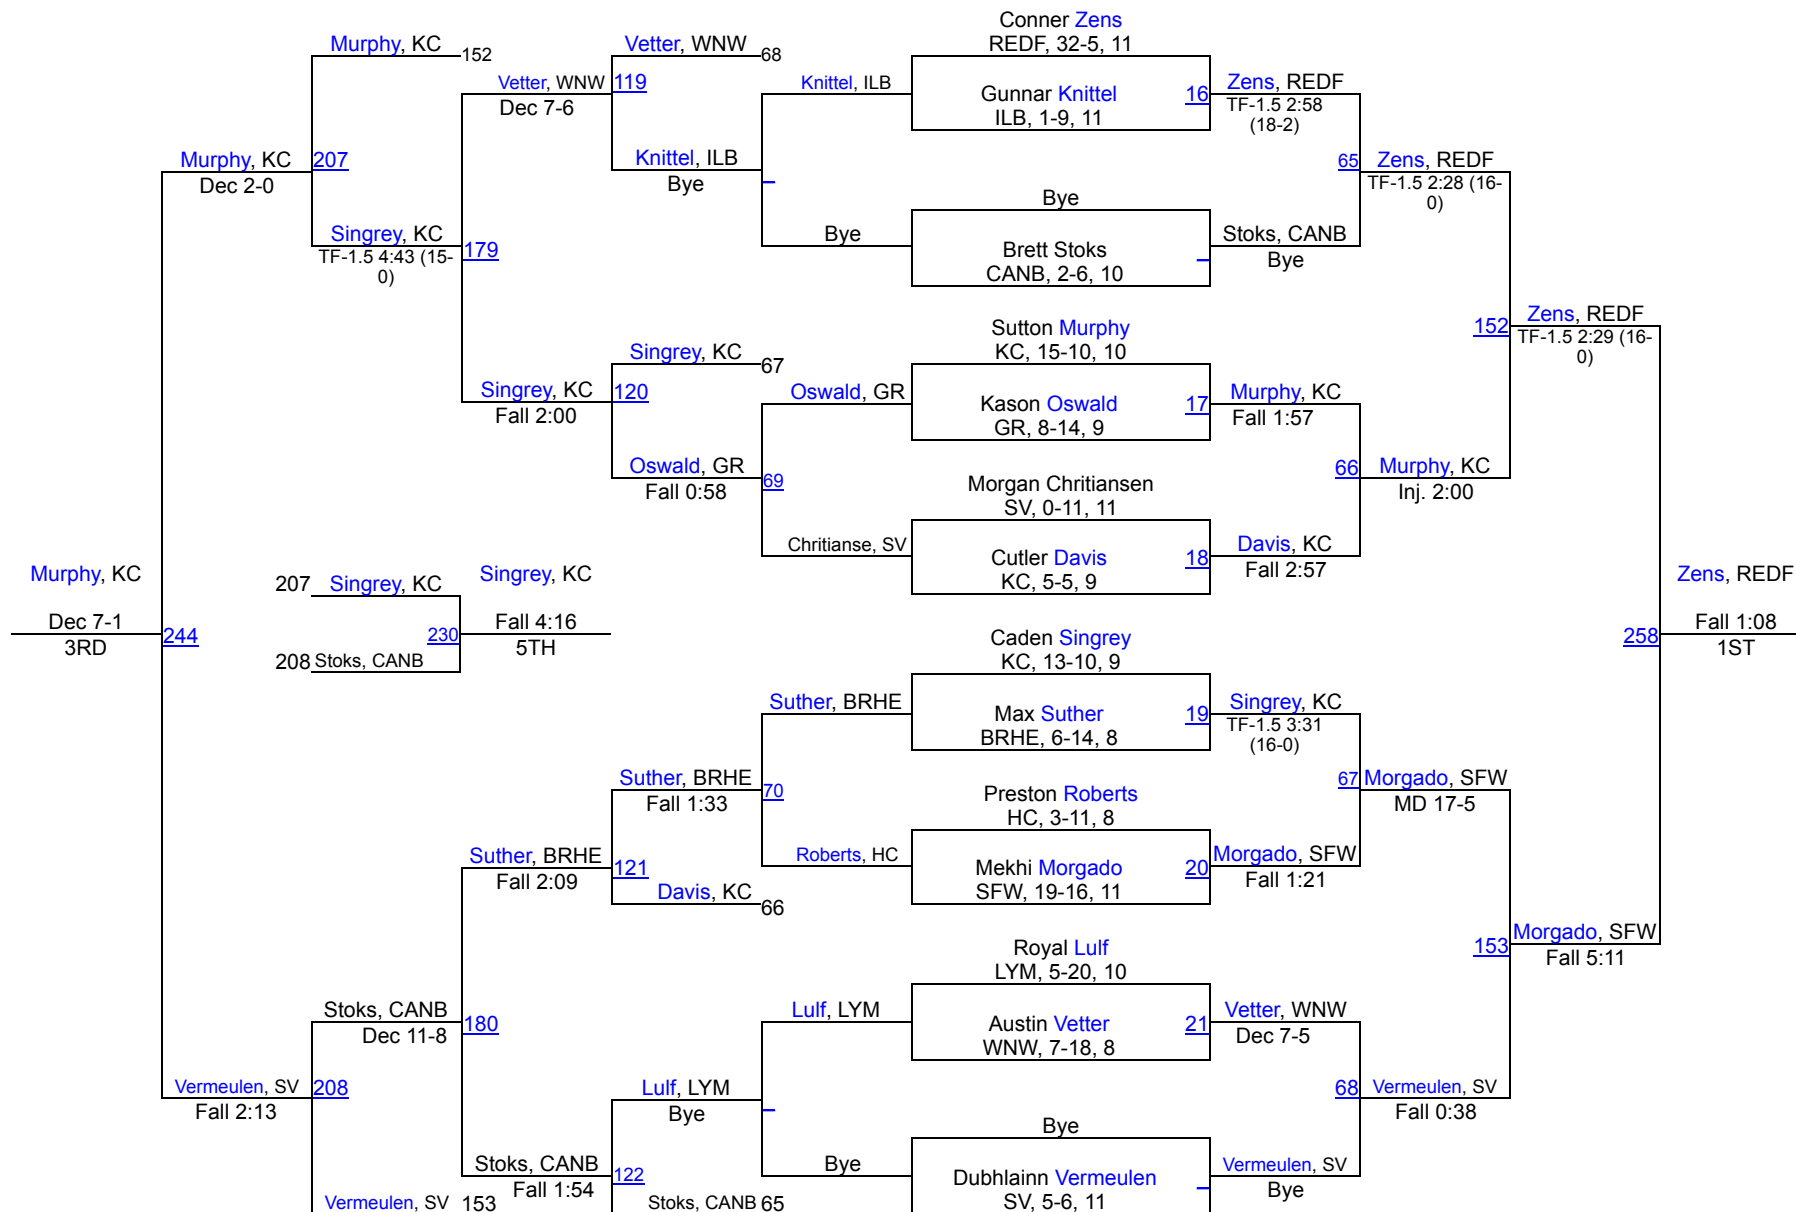

1 Kingsbury County	238.5
2 Canby	173.5
3 Sioux Falls Washington	167.5
4 Redfield Area	162.5
5 Groton Area	153.5
6 Brookings	126
7 Britton-Hecla	118
8 Flandreau	114.5
9 Sioux Valley	88
10 Lyman	50.5
11 Hamlin/Castlewood	30
11 Warner/Northwestern	30
13 Ipswich/Leola/Bowdle	19.5
14 Viborg-Hurley/Irene-Wakonda	0

Kingsbury County Invitational

106

Kingsbury County Invitational

113

Kingsbury County Invitational

120

Kingsbury County Invitational

126

Kingsbury County Invitational

132

Kingsbury County Invitational

138

Kingsbury County Invitational

144

Kingsbury County Invitational

150