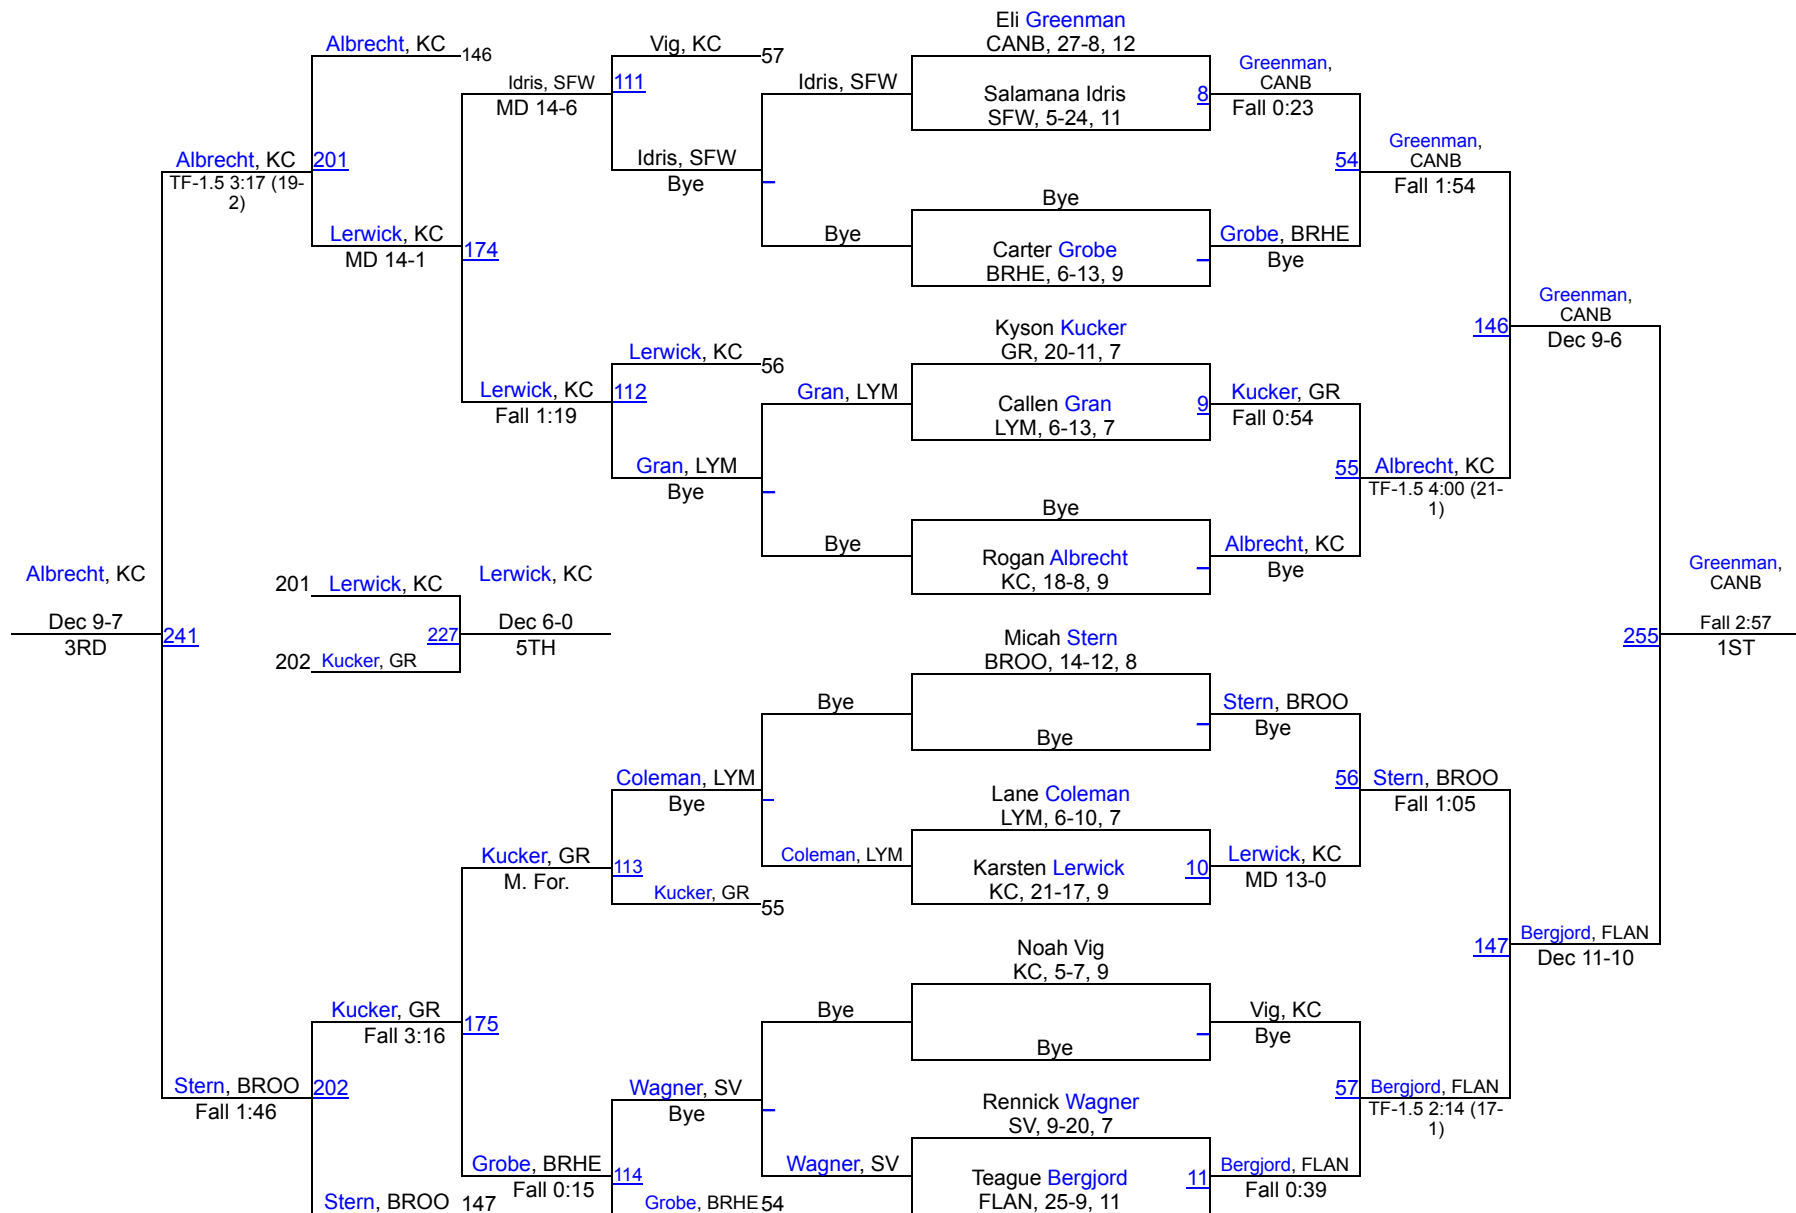

1 Kingsbury County	238.5
2 Canby	173.5
3 Sioux Falls Washington	167.5
4 Redfield Area	162.5
5 Groton Area	153.5
6 Brookings	126
7 Britton-Hecla	118
8 Flandreau	114.5
9 Sioux Valley	88
10 Lyman	50.5
11 Hamlin/Castlewood	30
11 Warner/Northwestern	30
13 Ipswich/Leola/Bowdle	19.5
14 Viborg-Hurley/Irene-Wakonda	0

Kingsbury County Invitational

106

Kingsbury County Invitational

113

Kingsbury County Invitational

120

Kingsbury County Invitational

126

Kingsbury County Invitational

132

Kingsbury County Invitational

138

Kingsbury County Invitational

144

Kingsbury County Invitational

150