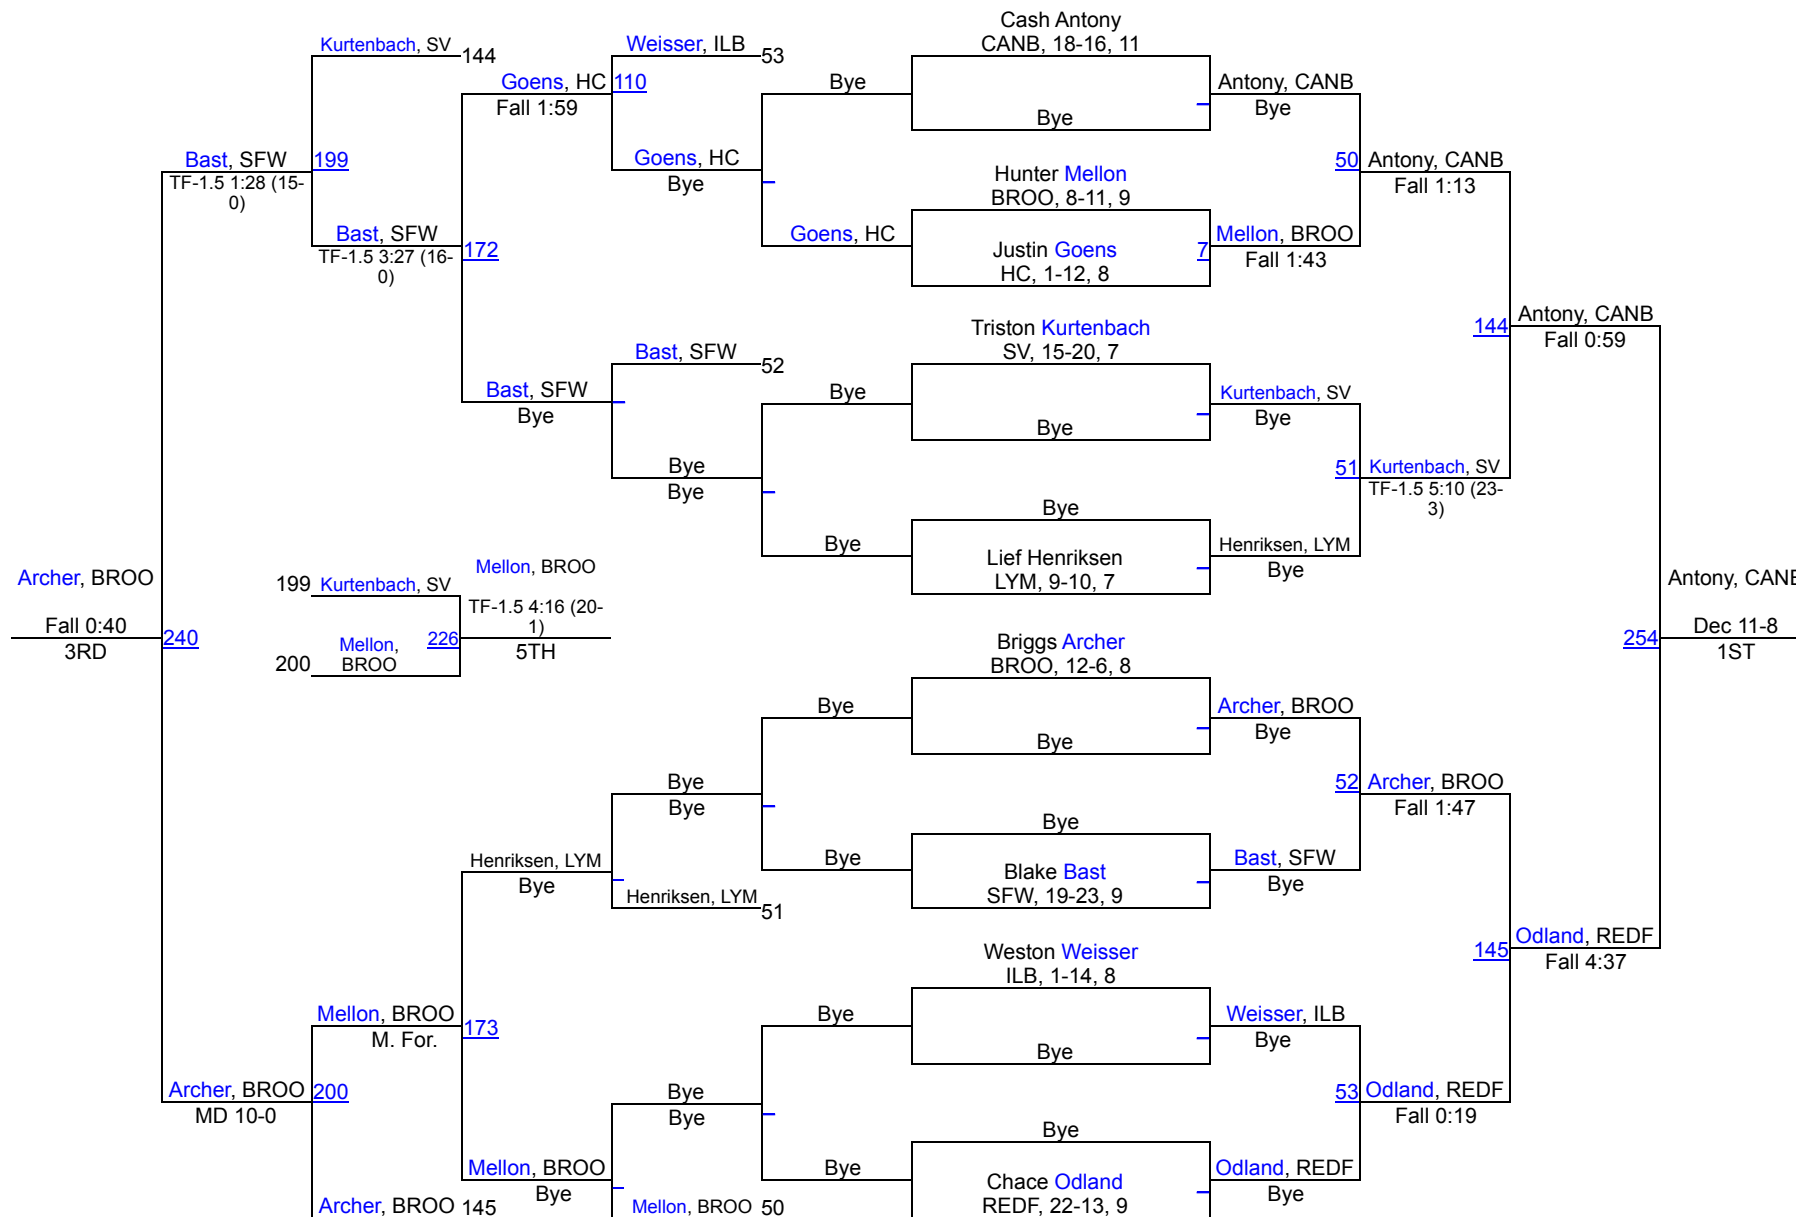

1 Kingsbury County	238.5
2 Canby	173.5
3 Sioux Falls Washington	167.5
4 Redfield Area	162.5
5 Groton Area	153.5
6 Brookings	126
7 Britton-Hecla	118
8 Flandreau	114.5
9 Sioux Valley	88
10 Lyman	50.5
11 Hamlin/Castlewood	30
11 Warner/Northwestern	30
13 Ipswich/Leola/Bowdle	19.5
14 Viborg-Hurley/Irene-Wakonda	0

Kingsbury County Invitational

106

Kingsbury County Invitational

113

Kingsbury County Invitational

120

Kingsbury County Invitational

126

Kingsbury County Invitational

285