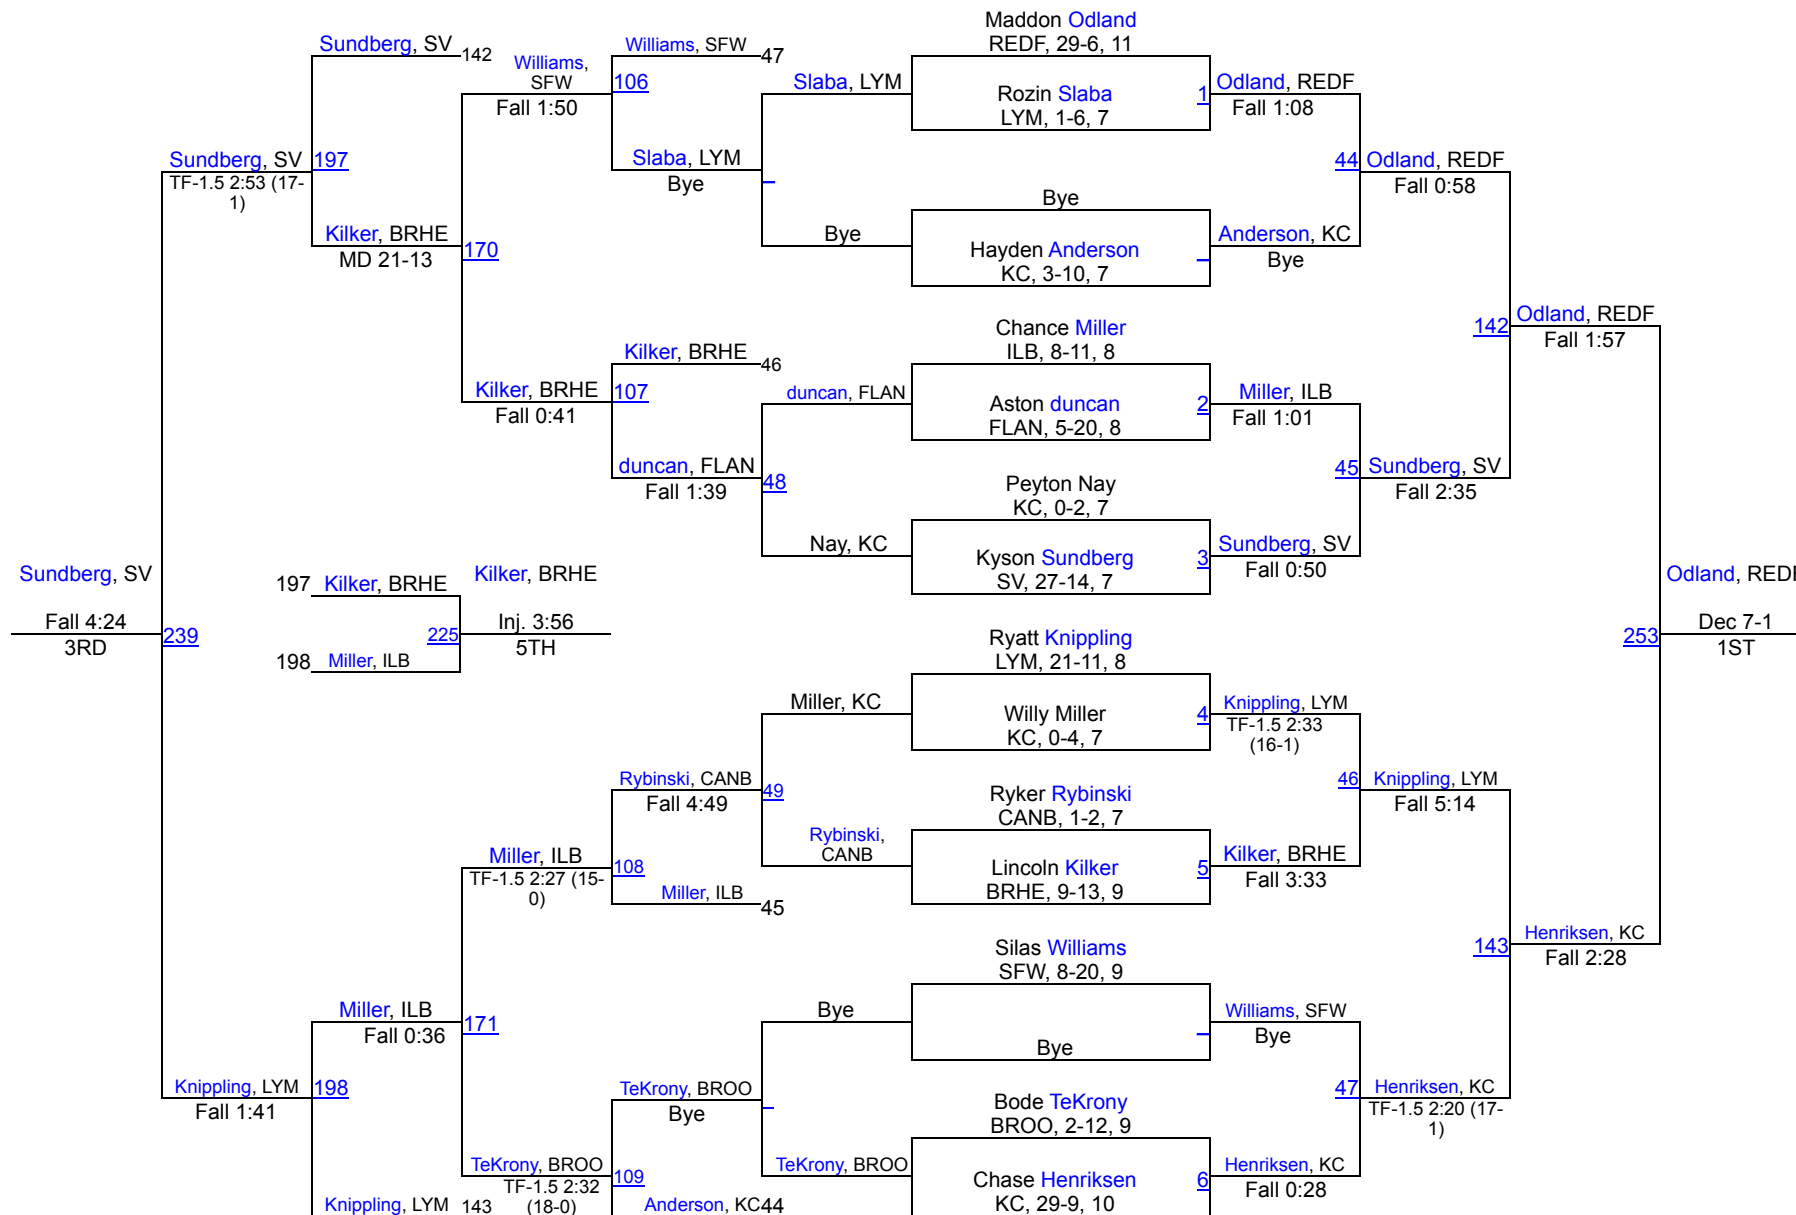

1 Kingsbury County	238.5
2 Canby	173.5
3 Sioux Falls Washington	167.5
4 Redfield Area	162.5
5 Groton Area	153.5
6 Brookings	126
7 Britton-Hecla	118
8 Flandreau	114.5
9 Sioux Valley	88
10 Lyman	50.5
11 Hamlin/Castlewood	30
11 Warner/Northwestern	30
13 Ipswich/Leola/Bowdle	19.5
14 Viborg-Hurley/Irene-Wakonda	0

Kingsbury County Invitational

106

Kingsbury County Invitational

113

Kingsbury County Invitational

120

Kingsbury County Invitational

126