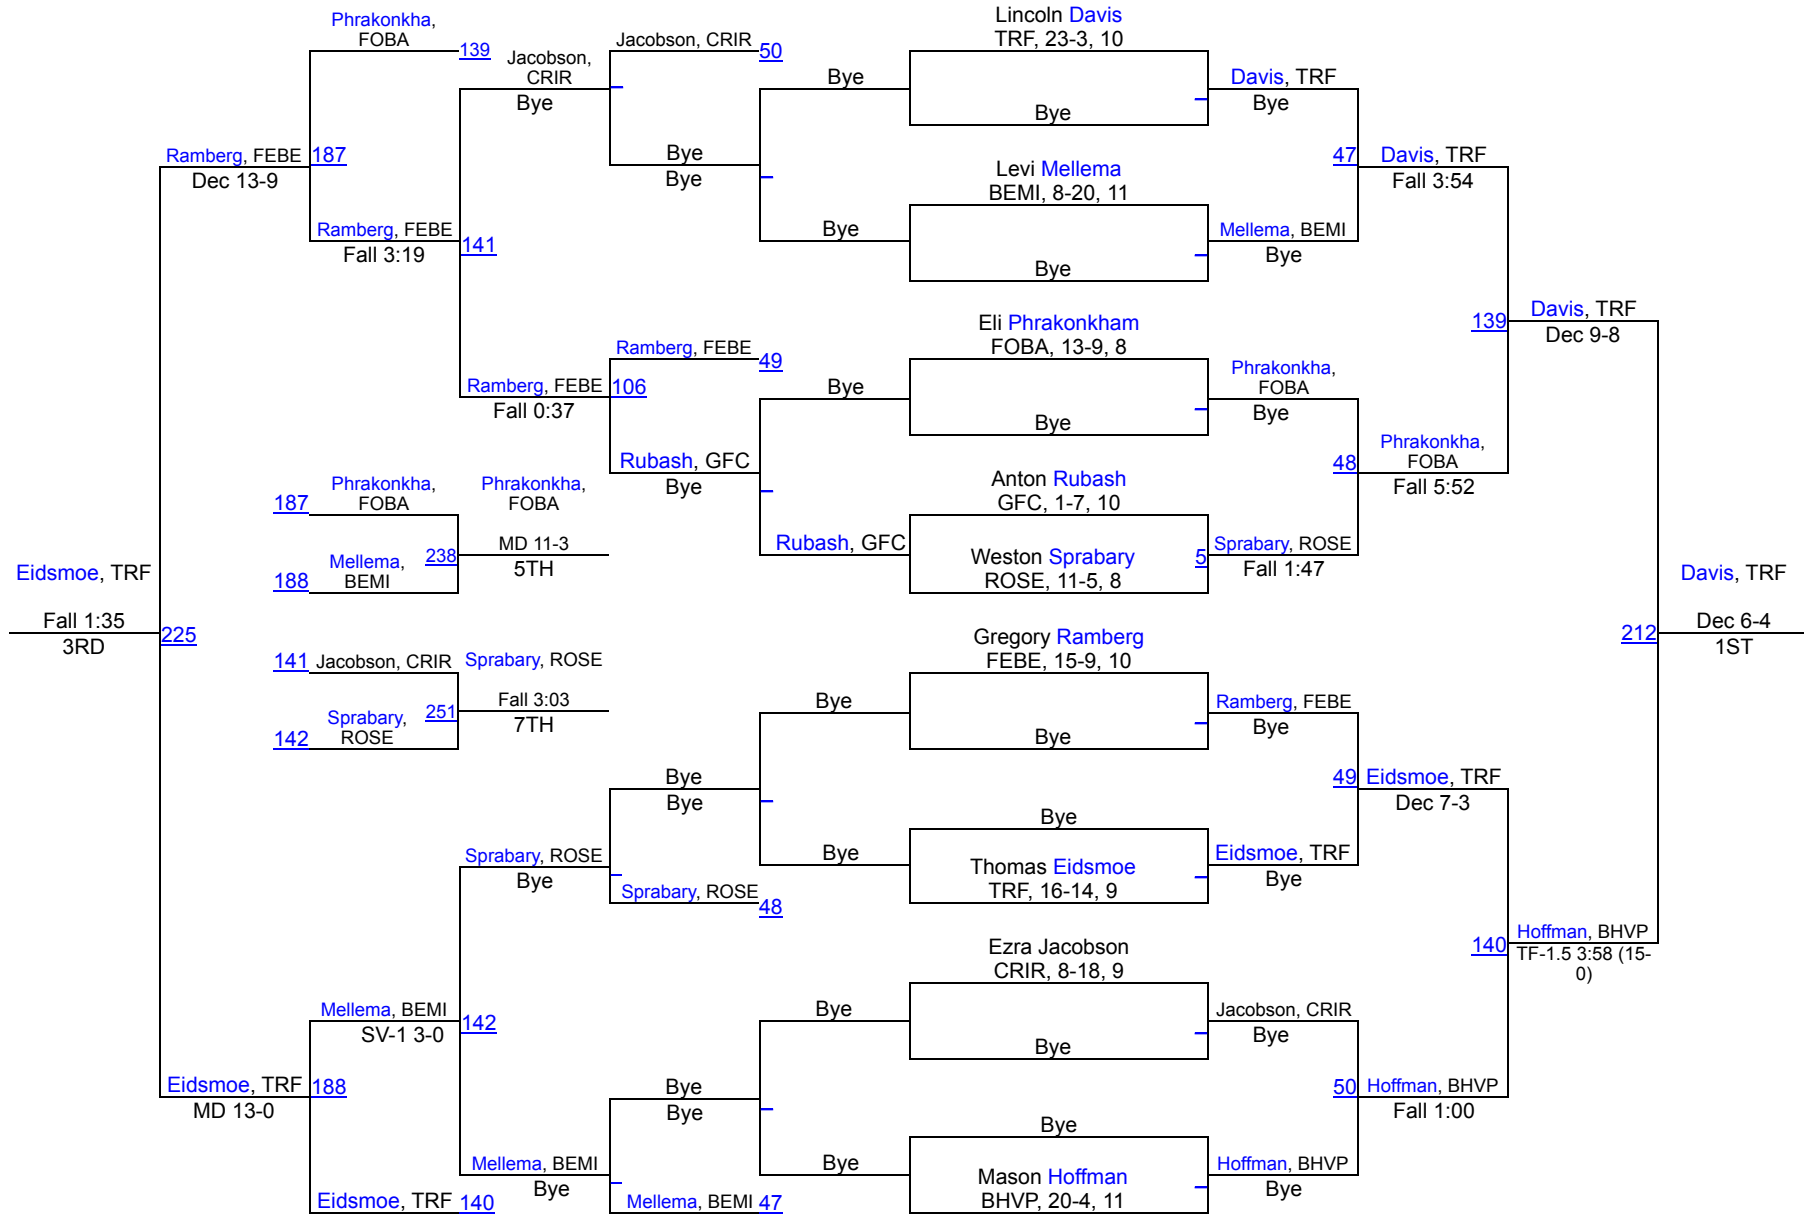

MN Army National Guard Prowler Invite

114