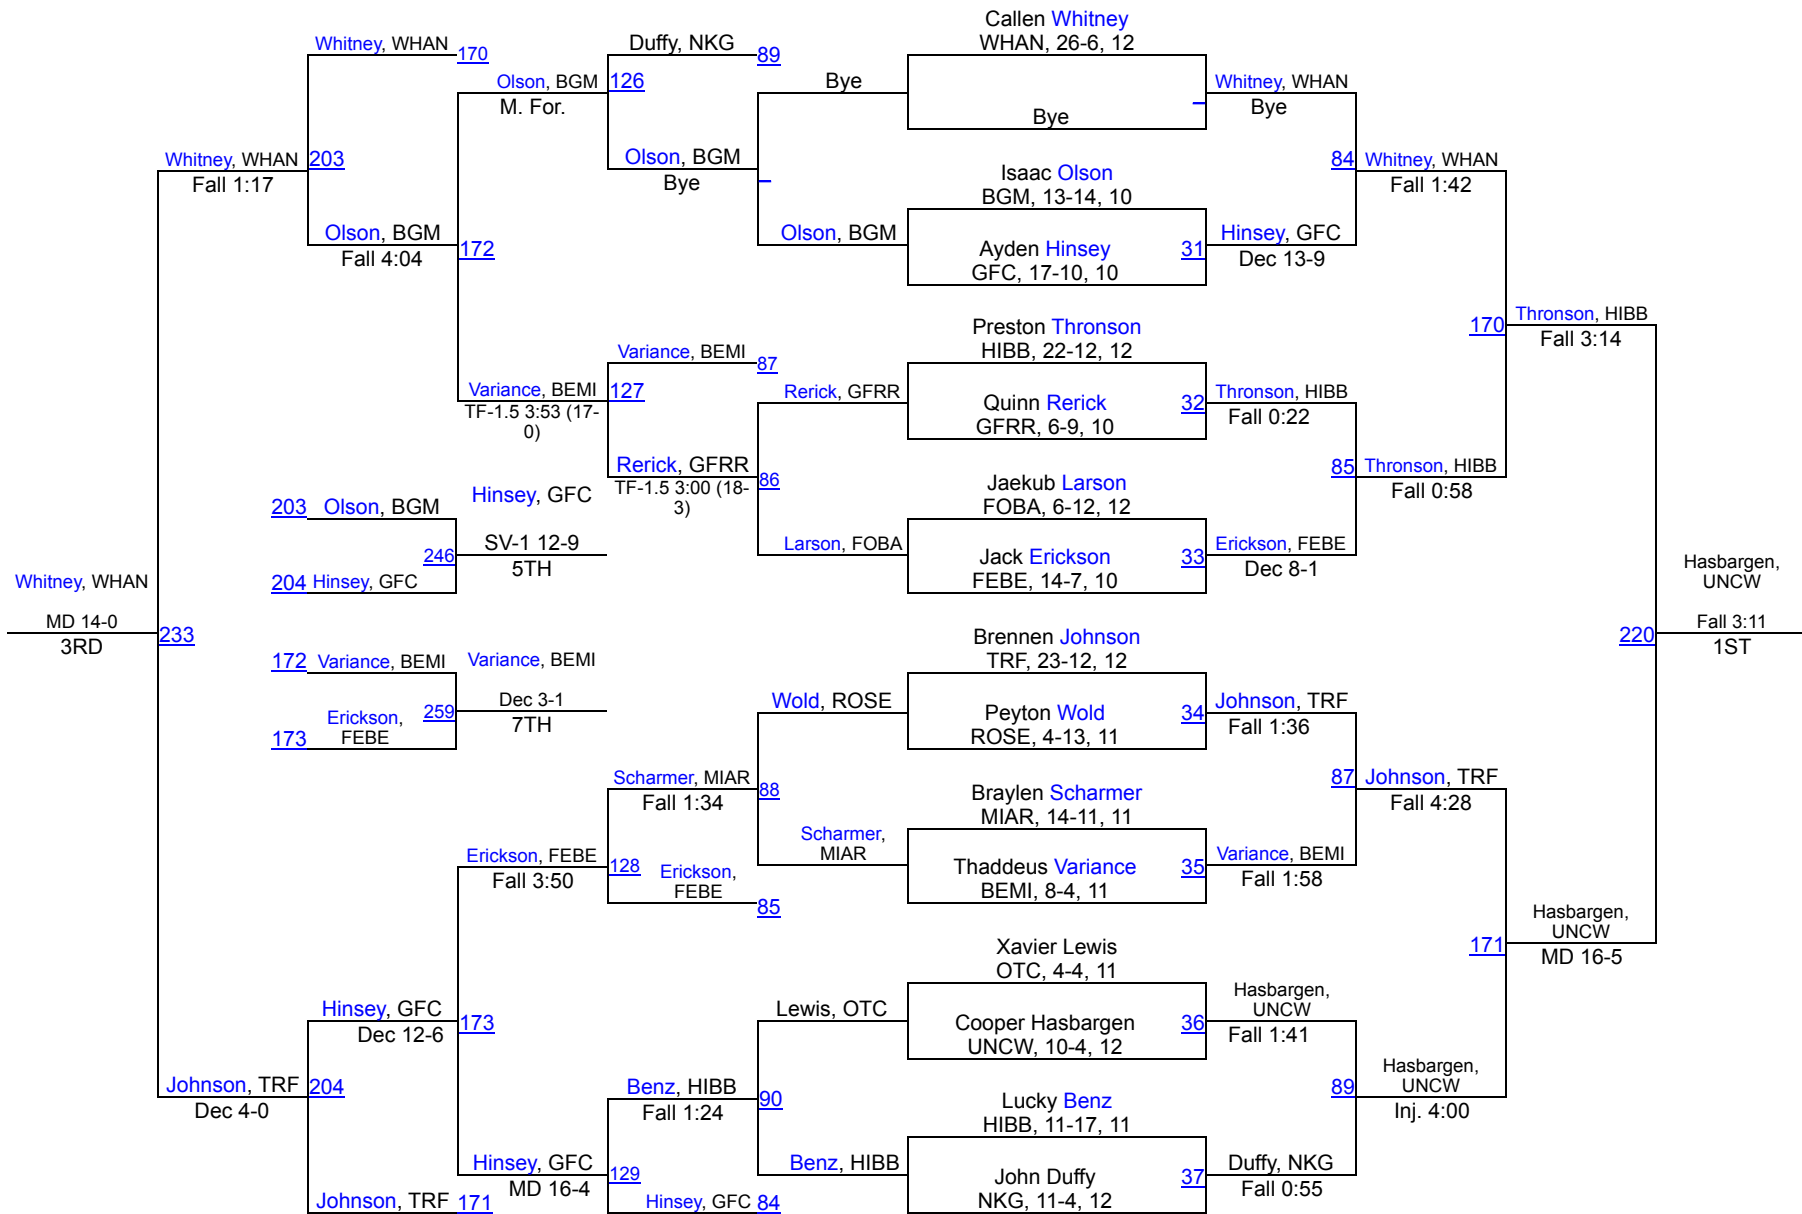

MN Army National Guard Prowler Invite

172