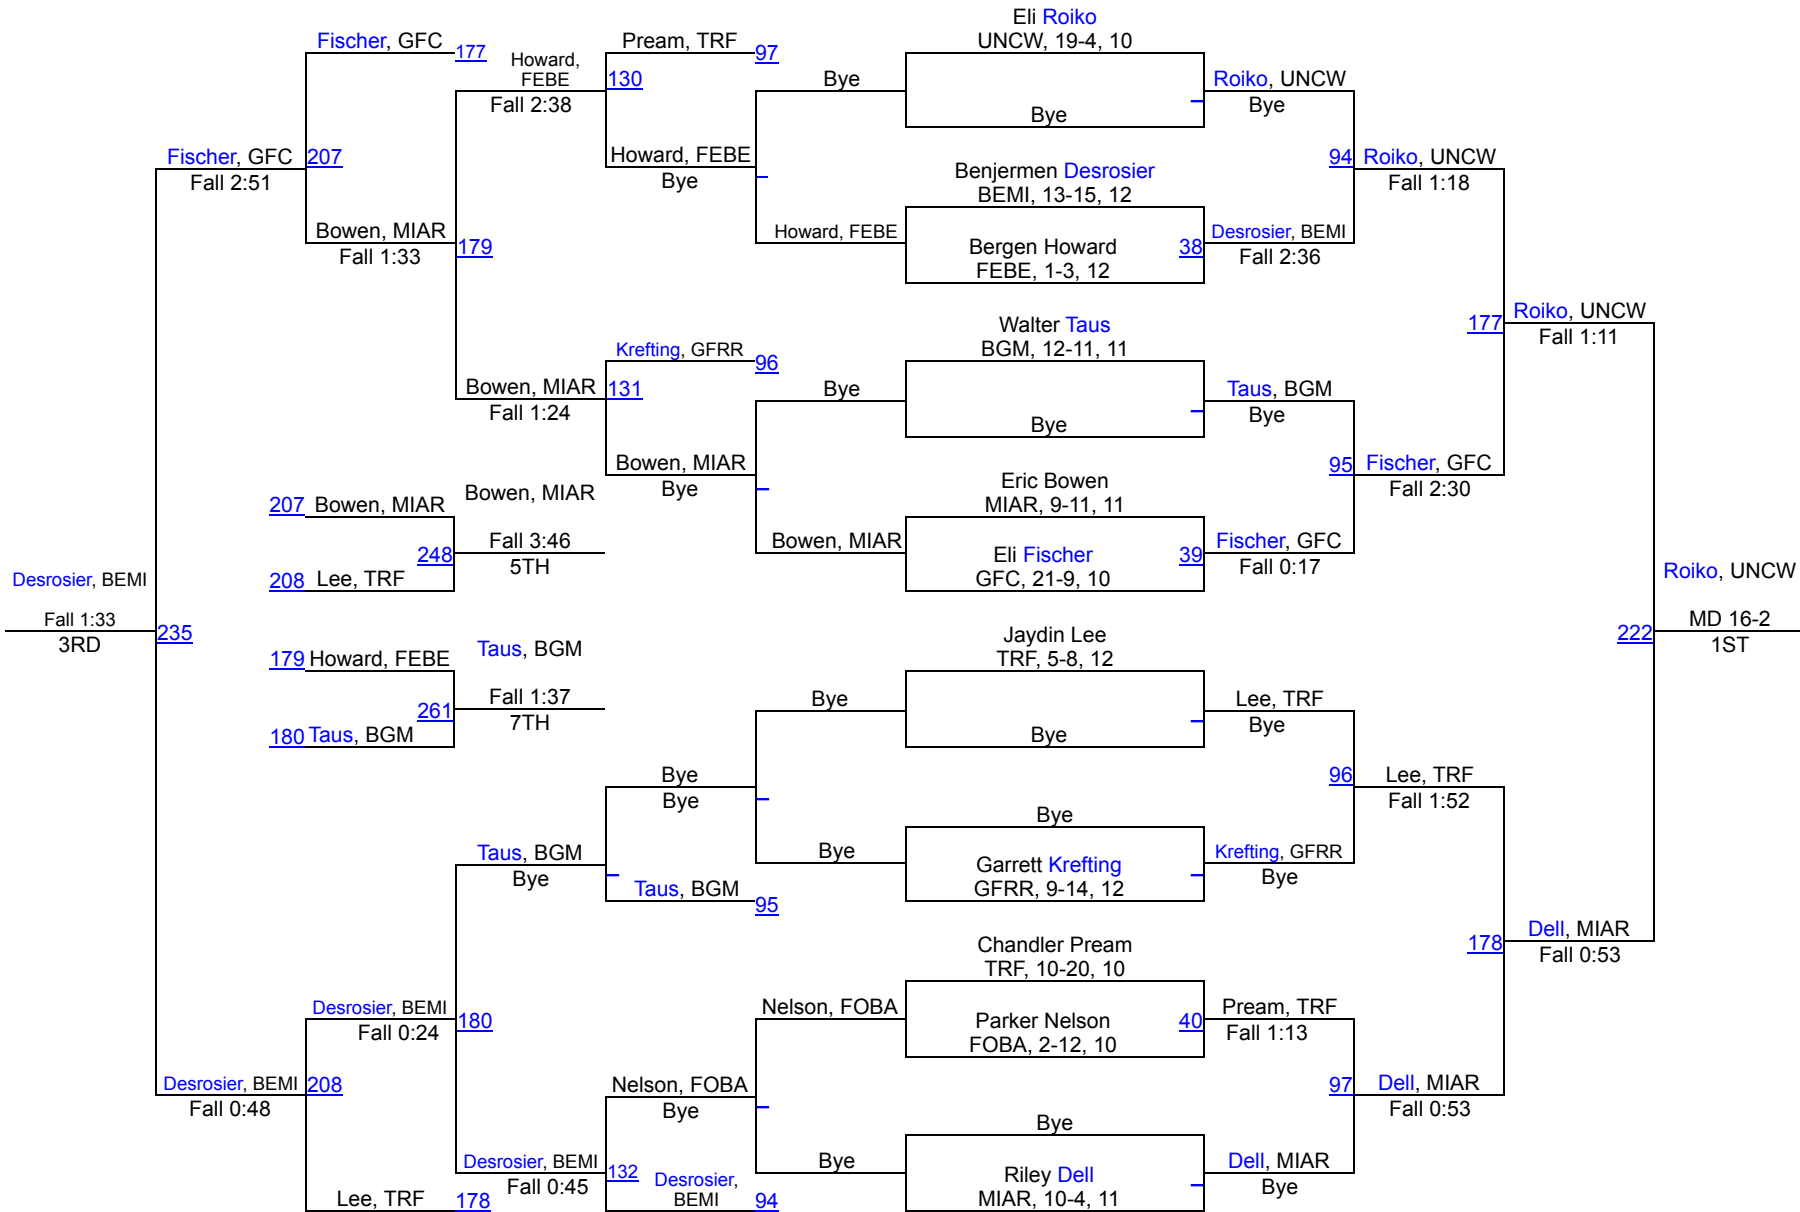

1 Bemidji	252
2 United North Central Warriors	146
3 Bertha-Hewitt- Vermdale -Parkers Prairie	134.5
4 Thief River Falls	124
5 Grand Forks Central	111.5
6 Minnewaska Area	109.5
7 Fosston-Bagley	102.5
8 Fertile-Beltrami	62
9 Mahnommen-Waubun	58
10 Badger-GB-MR	55.5
11 Crookston	42.5
12 Hibbing	27
13 Blackduck-Cass Lake Bena Bears	25.5
14 All Saints Home School	19.5
15 Walker-Hack-Akeley-Nevis	19
16 Crosby-Ironton	14
17 Red River	11.5
18 Nash-Kee- Greenway	10.5
19 Roseau	8
20 Ottertail Central Bulldogs	5

MN Army National Guard Prowler Invite

172

MN Army National Guard Prowler Invite

189

MN Army National Guard Prowler Invite

215

MN Army National Guard Prowler Invite

285