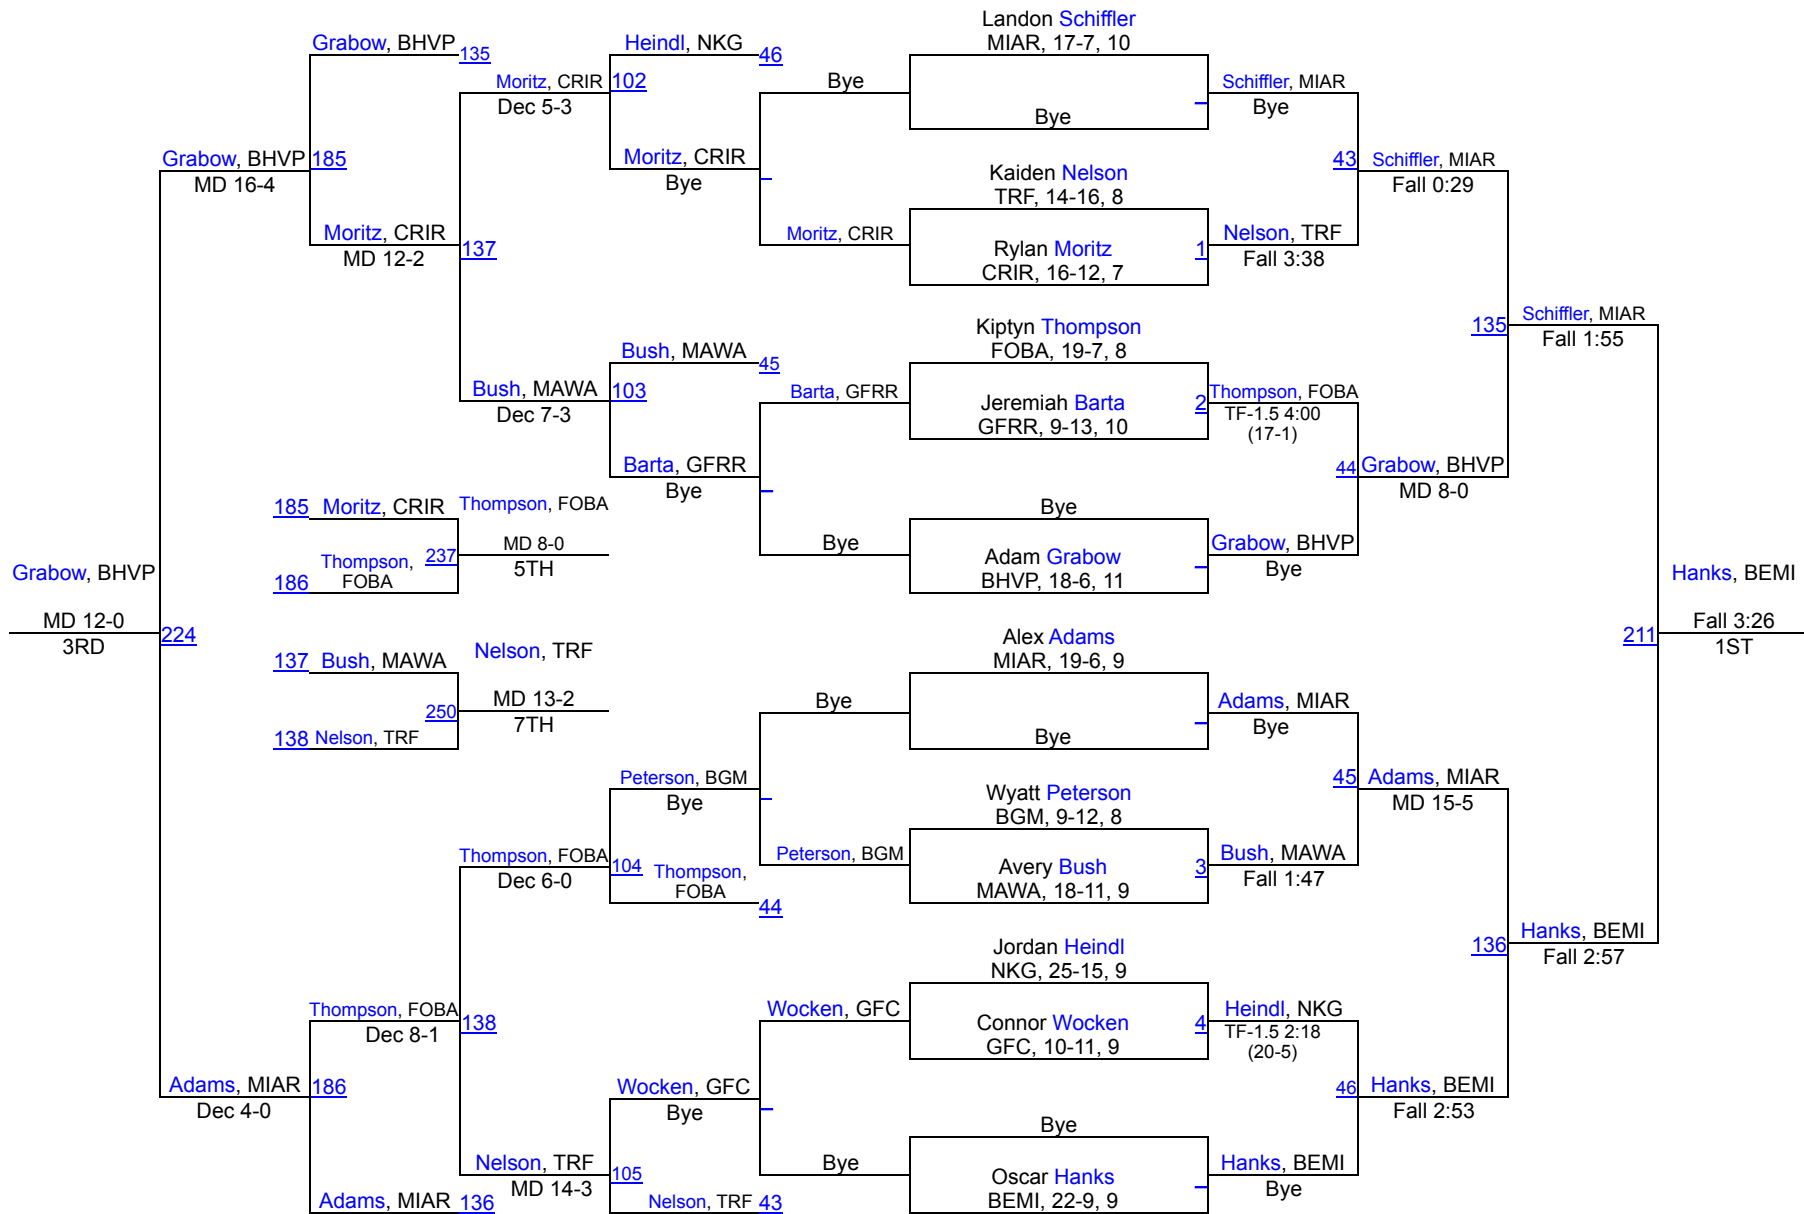

1 Bemidji	252
2 United North Central Warriors	146
3 Bertha-Hewitt- Vermdale -Parkers Prairie	134.5
4 Thief River Falls	124
5 Grand Forks Central	111.5
6 Minnewaska Area	109.5
7 Fosston-Bagley	102.5
8 Fertile-Beltrami	62
9 Mahnommen-Waubun	58
10 Badger-GB-MR	55.5
11 Crookston	42.5
12 Hibbing	27
13 Blackduck-Cass Lake Bena Bears	25.5
14 All Saints Home School	19.5
15 Walker-Hack-Akeley-Nevis	19
16 Crosby-Ironton	14
17 Red River	11.5
18 Nash-Kee- Greenway	10.5
19 Roseau	8
20 Ottertail Central Bulldogs	5

MN Army National Guard Prowler Invite

107