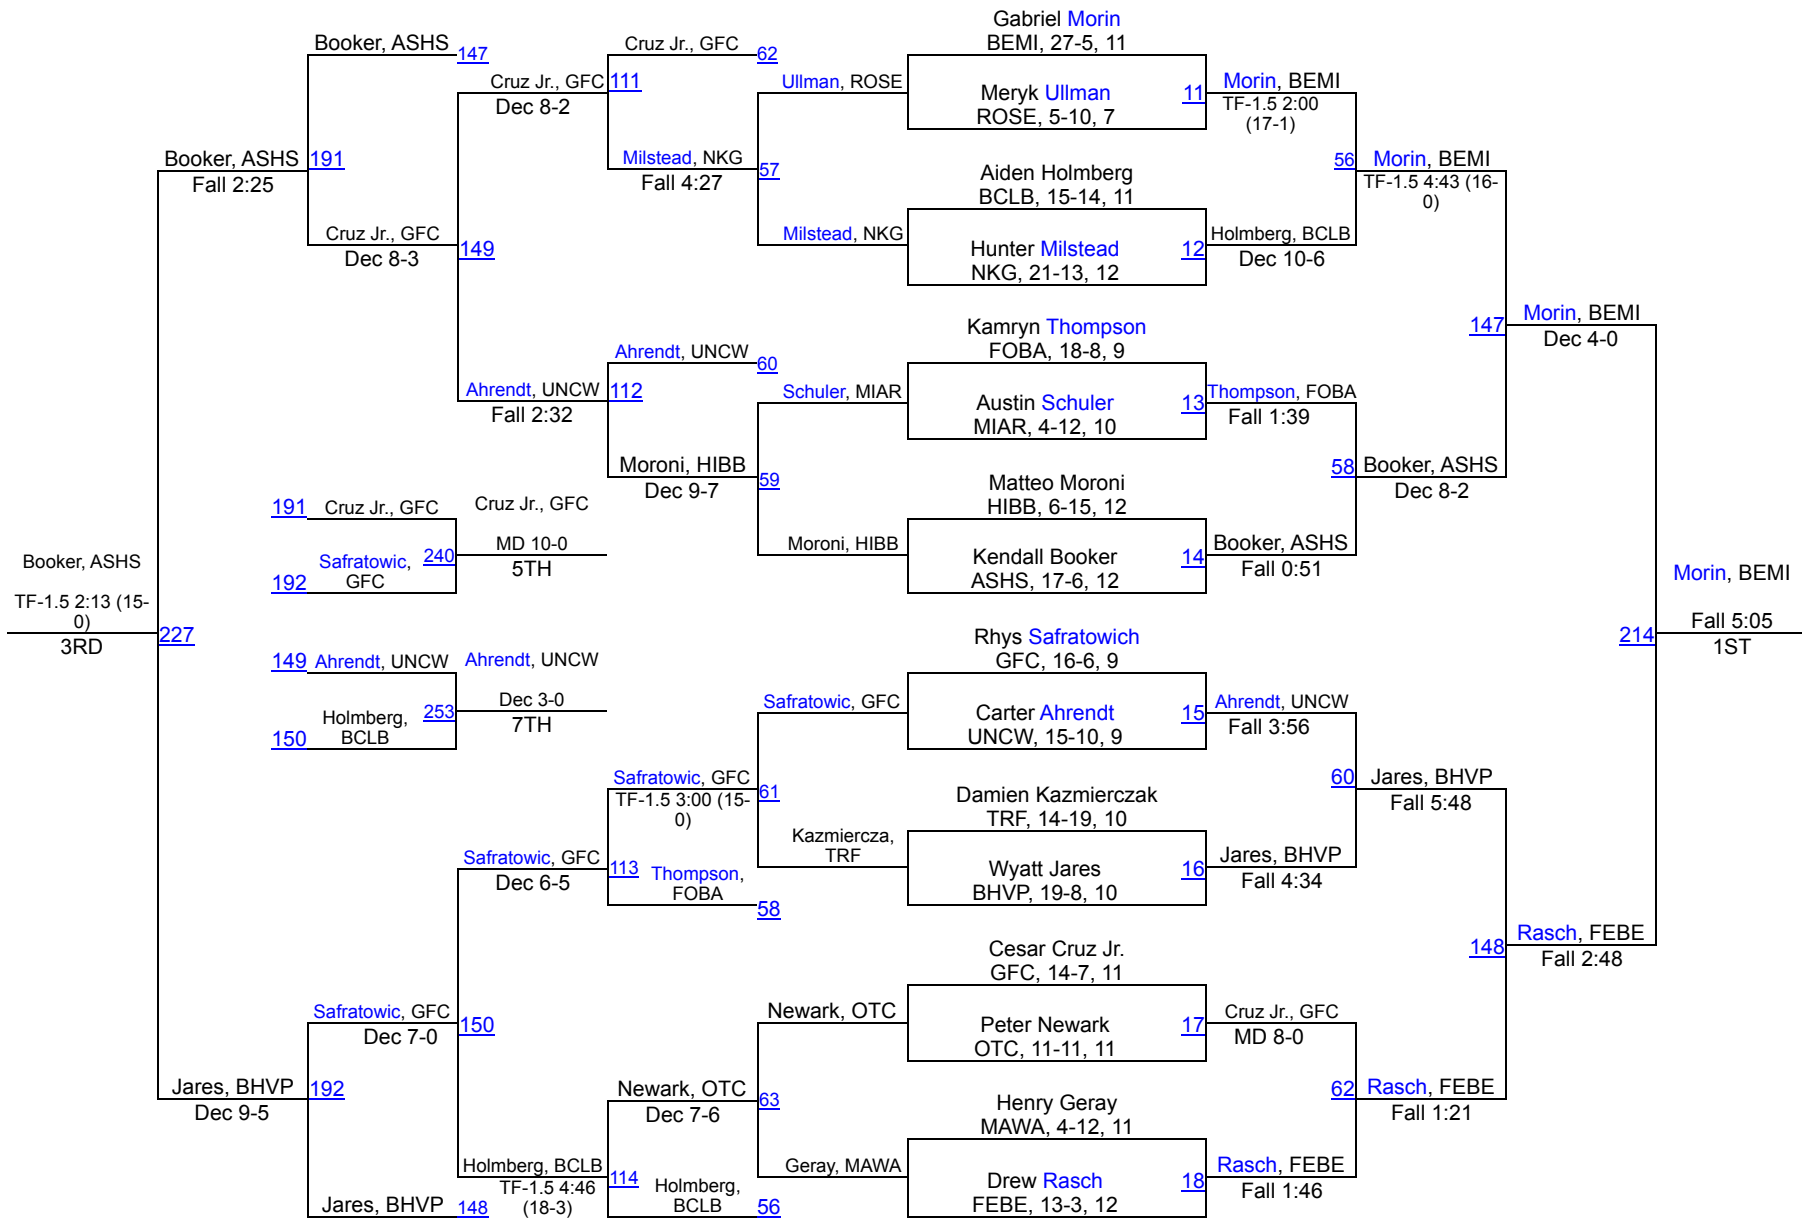

1 Bemidji	252
2 United North Central Warriors	146
3 Bertha-Hewitt- Vermdale -Parkers Prairie	134.5
4 Thief River Falls	124
5 Grand Forks Central	111.5
6 Minnewaska Area	109.5
7 Fosston-Bagley	102.5
8 Fertile-Beltrami	62
9 Mahnommen-Waubun	58
10 Badger-GB-MR	55.5
11 Crookston	42.5
12 Hibbing	27
13 Blackduck-Cass Lake Bena Bears	25.5
14 All Saints Home School	19.5
15 Walker-Hack-Akeley-Nevis	19
16 Crosby-Ironton	14
17 Red River	11.5
18 Nash-Kee- Greenway	10.5
19 Roseau	8
20 Ottertail Central Bulldogs	5

MN Army National Guard Prowler Invite

107

MN Army National Guard Prowler Invite

114

MN Army National Guard Prowler Invite

121

MN Army National Guard Prowler Invite

127