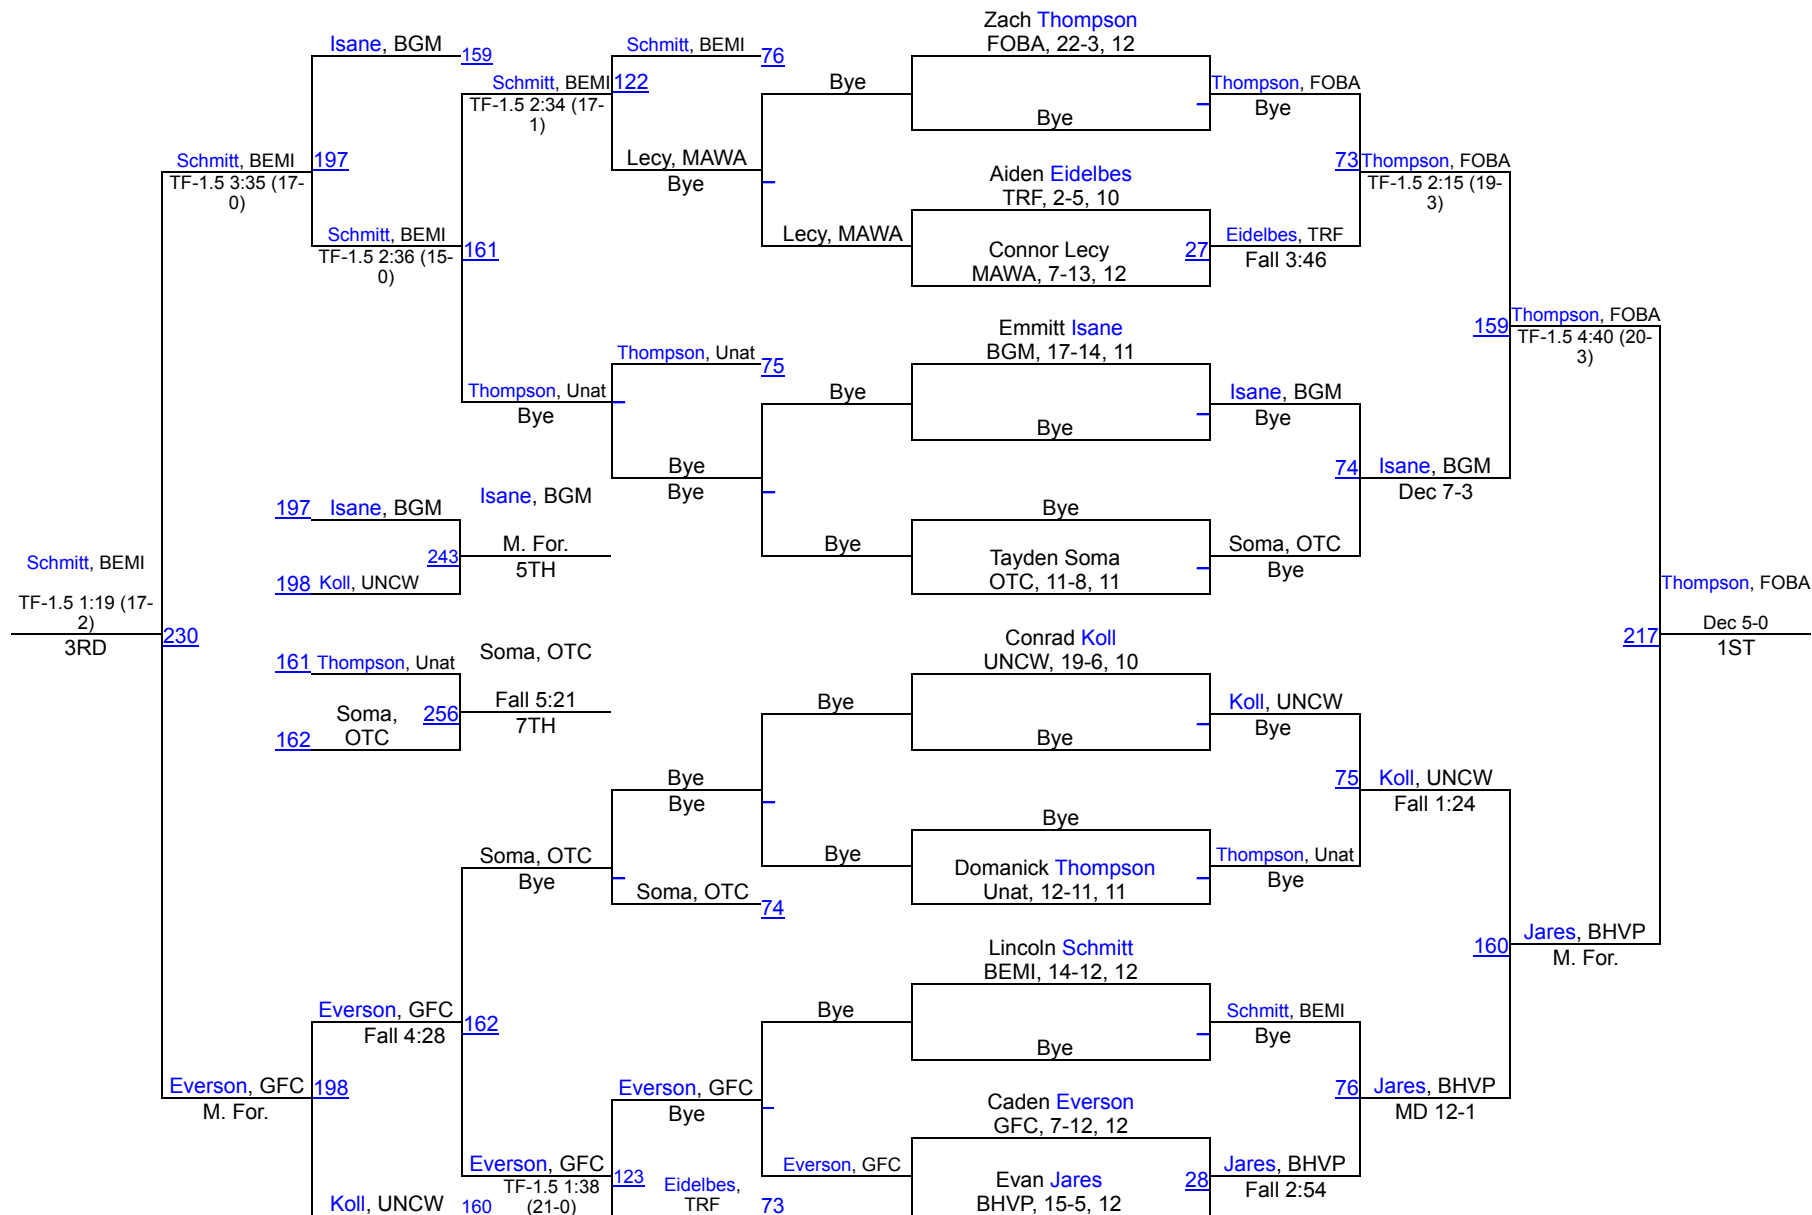

MN Army National Guard Prowler Invite

145