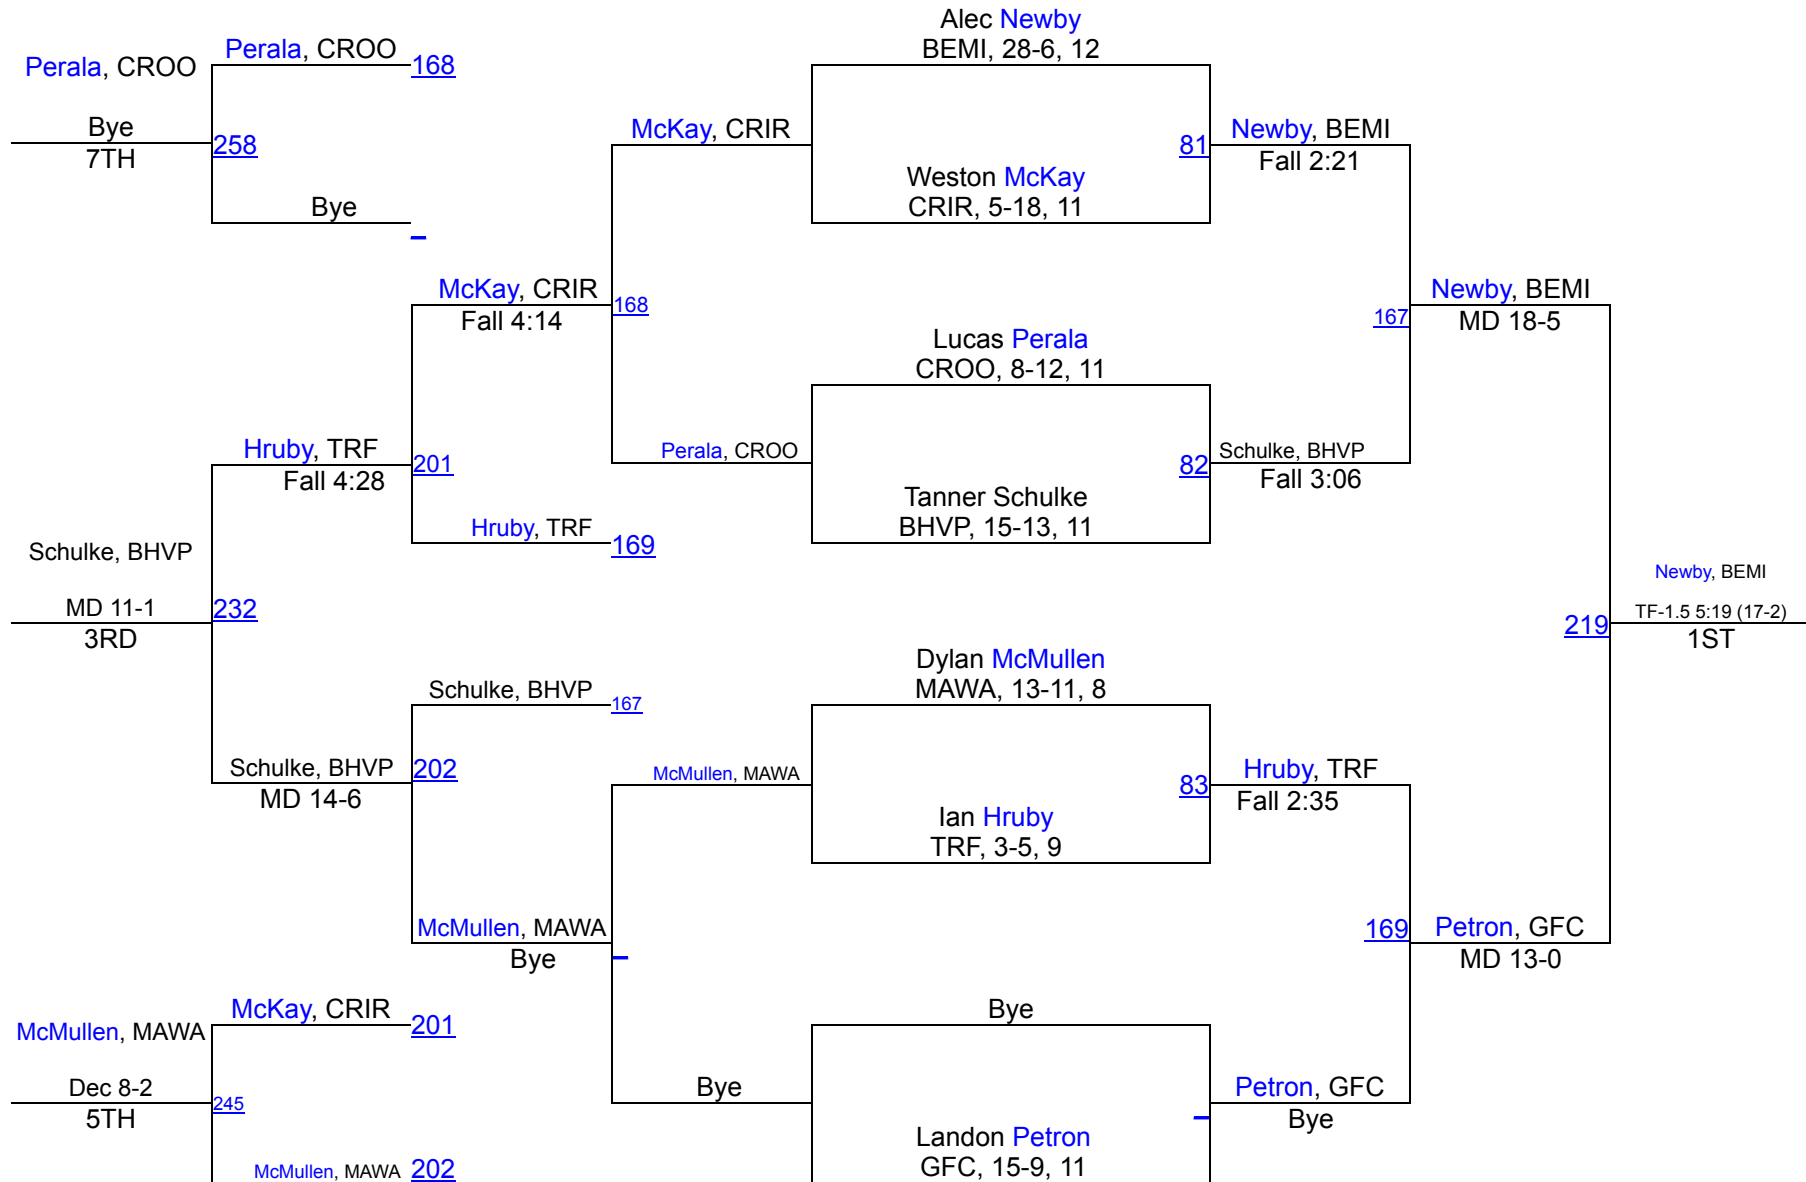

MN Army National Guard Prowler Invite

133

MN Army National Guard Prowler Invite

145

MN Army National Guard Prowler Invite

152

MN Army National Guard Prowler Invite

160