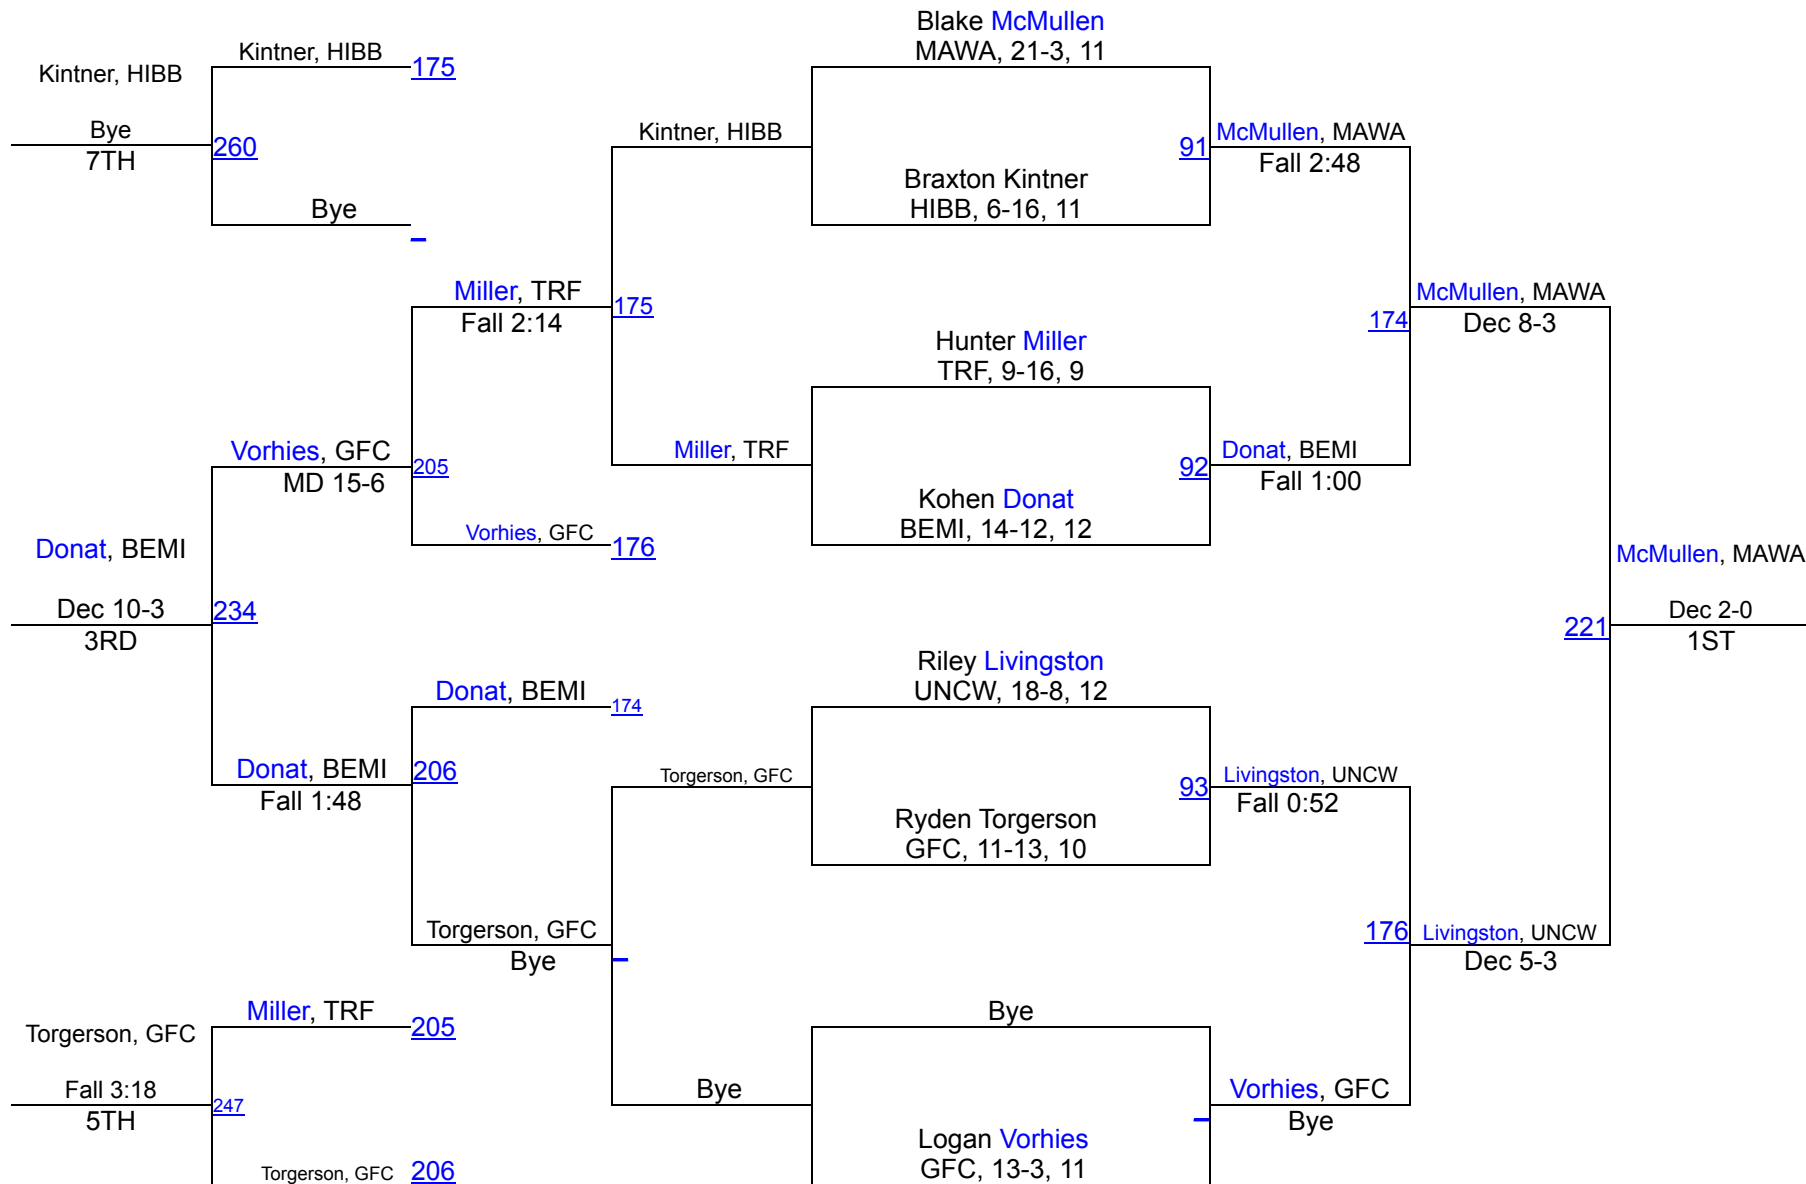

MN Army National Guard Prowler Invite

189