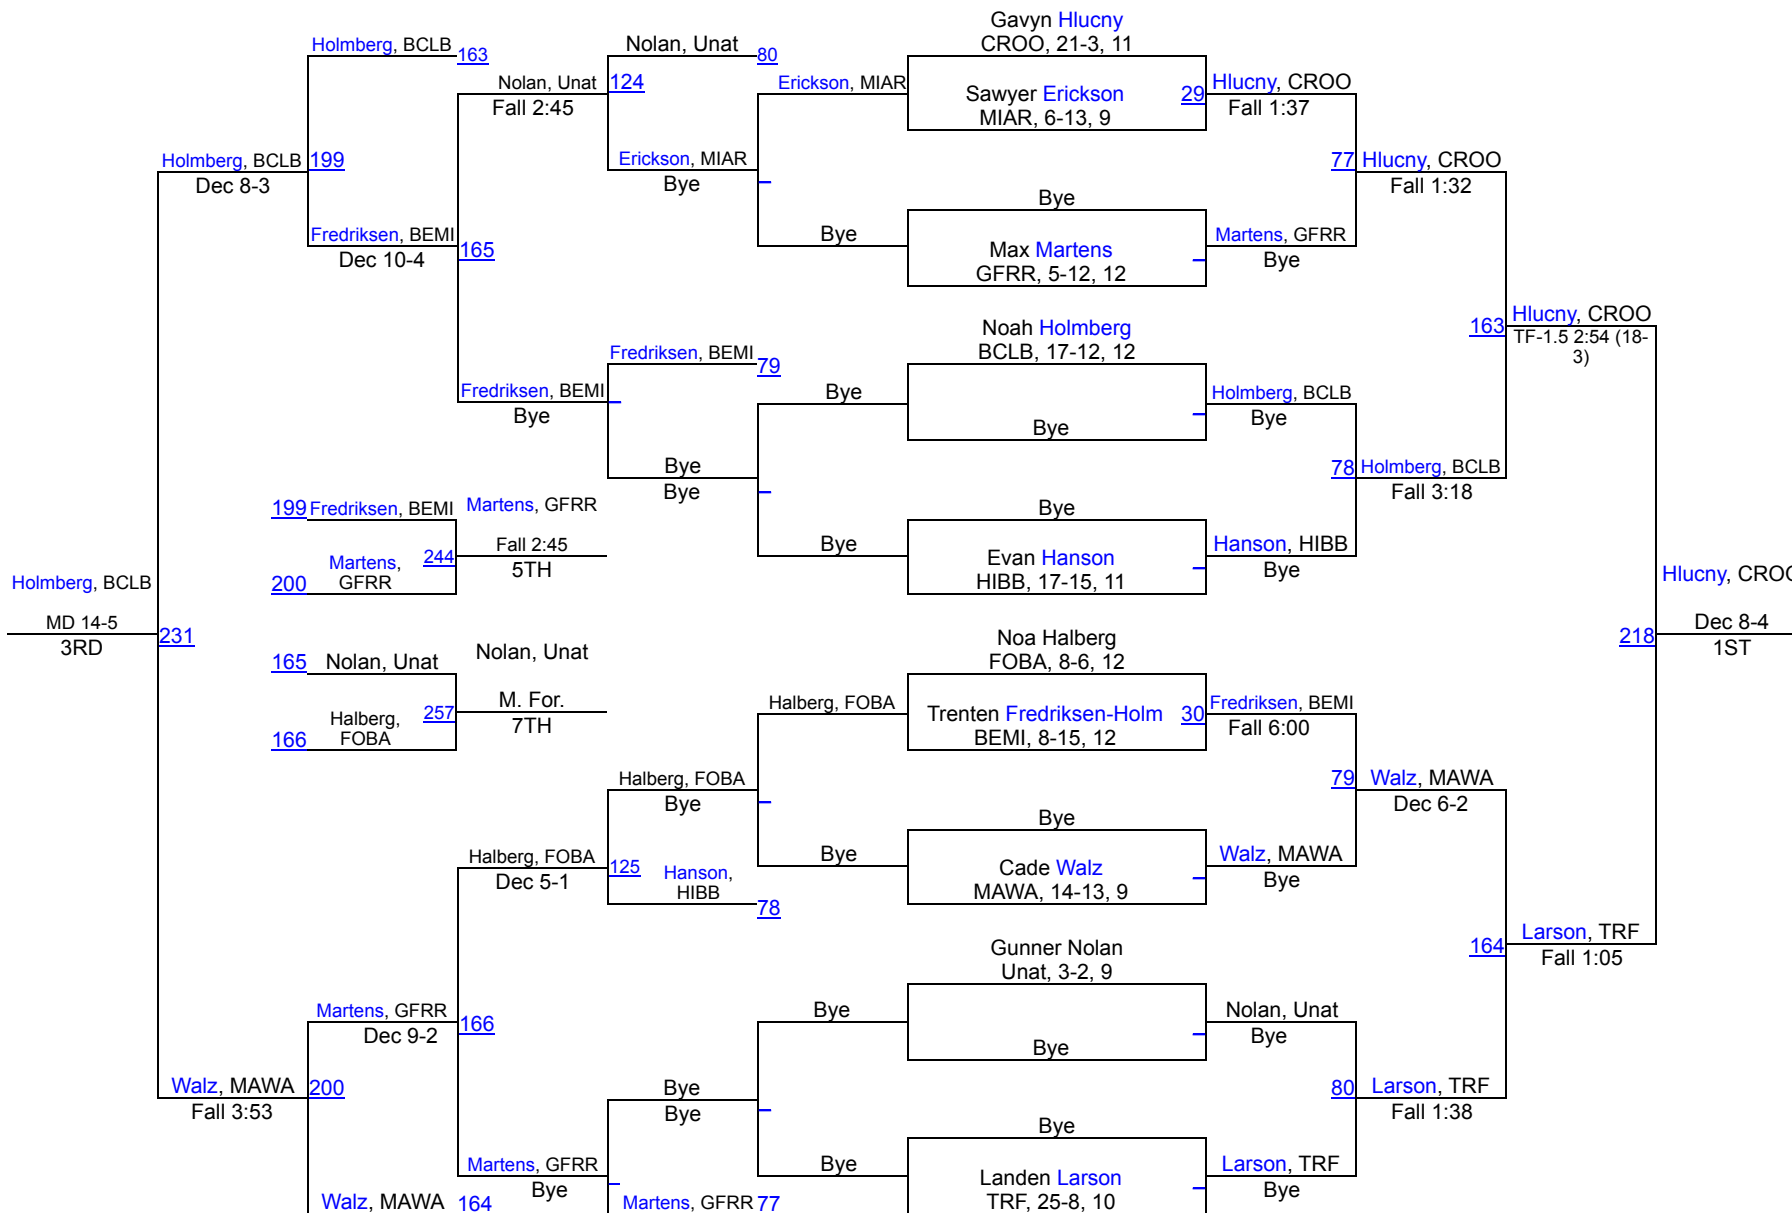

1 Bemidji	252
2 United North Central Warriors	146
3 Bertha-Hewitt- Vermdale -Parkers Prairie	134.5
4 Thief River Falls	124
5 Grand Forks Central	111.5
6 Minnewaska Area	109.5
7 Fosston-Bagley	102.5
8 Fertile-Beltrami	62
9 Mahnommen-Waubun	58
10 Badger-GB-MR	55.5
11 Crookston	42.5
12 Hibbing	27
13 Blackduck-Cass Lake Bena Bears	25.5
14 All Saints Home School	19.5
15 Walker-Hack-Akeley-Nevis	19
16 Crosby-Ironton	14
17 Red River	11.5
18 Nash-Kee- Greenway	10.5
19 Roseau	8
20 Ottertail Central Bulldogs	5

MN Army National Guard Prowler Invite

133

MN Army National Guard Prowler Invite

145

MN Army National Guard Prowler Invite

152

MN Army National Guard Prowler Invite

160