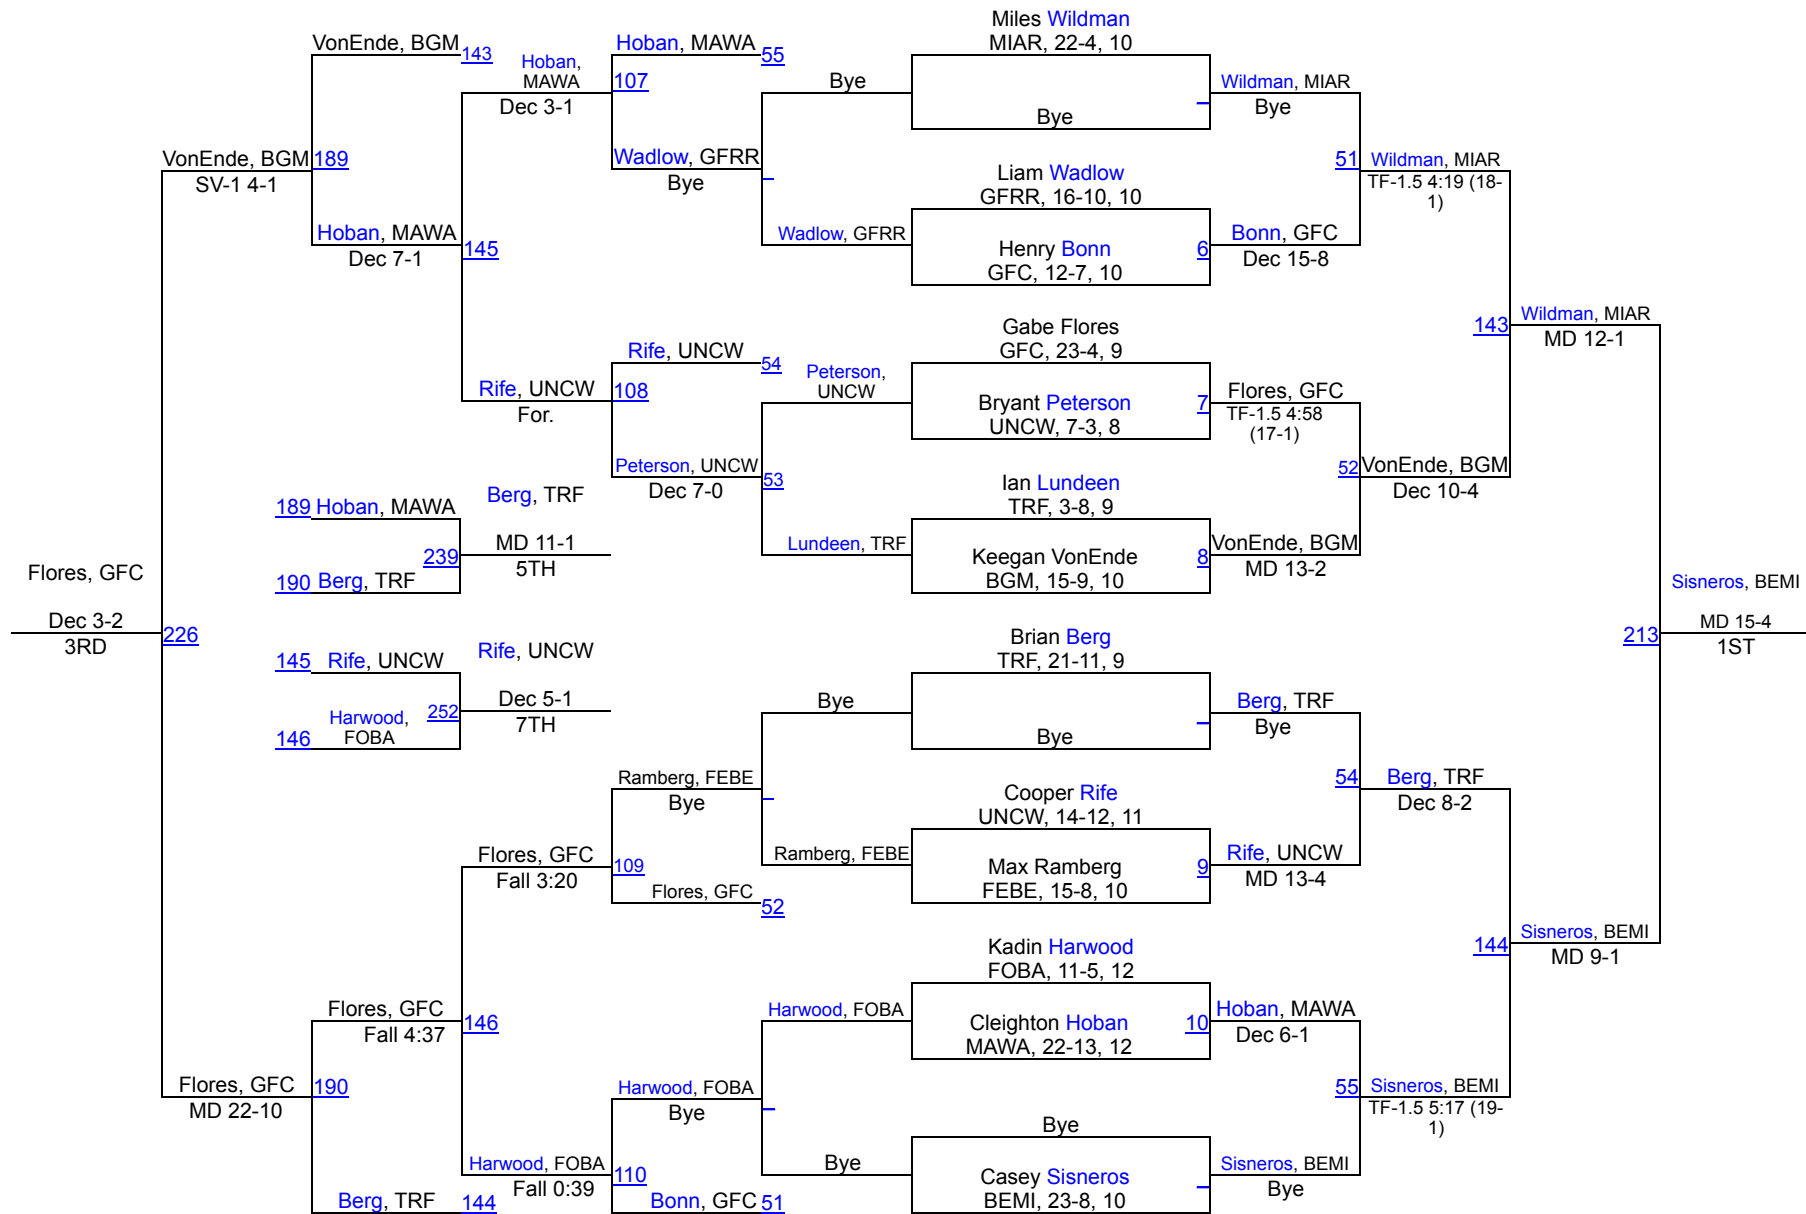

1 Bemidji	252
2 United North Central Warriors	146
3 Bertha-Hewitt- Vermdale -Parkers Prairie	134.5
4 Thief River Falls	124
5 Grand Forks Central	111.5
6 Minnewaska Area	109.5
7 Fosston-Bagley	102.5
8 Fertile-Beltrami	62
9 Mahnommen-Waubun	58
10 Badger-GB-MR	55.5
11 Crookston	42.5
12 Hibbing	27
13 Blackduck-Cass Lake Bena Bears	25.5
14 All Saints Home School	19.5
15 Walker-Hack-Akeley-Nevis	19
16 Crosby-Ironton	14
17 Red River	11.5
18 Nash-Kee- Greenway	10.5
19 Roseau	8
20 Ottertail Central Bulldogs	5

MN Army National Guard Prowler Invite

107

MN Army National Guard Prowler Invite

114

MN Army National Guard Prowler Invite

121

MN Army National Guard Prowler Invite

127