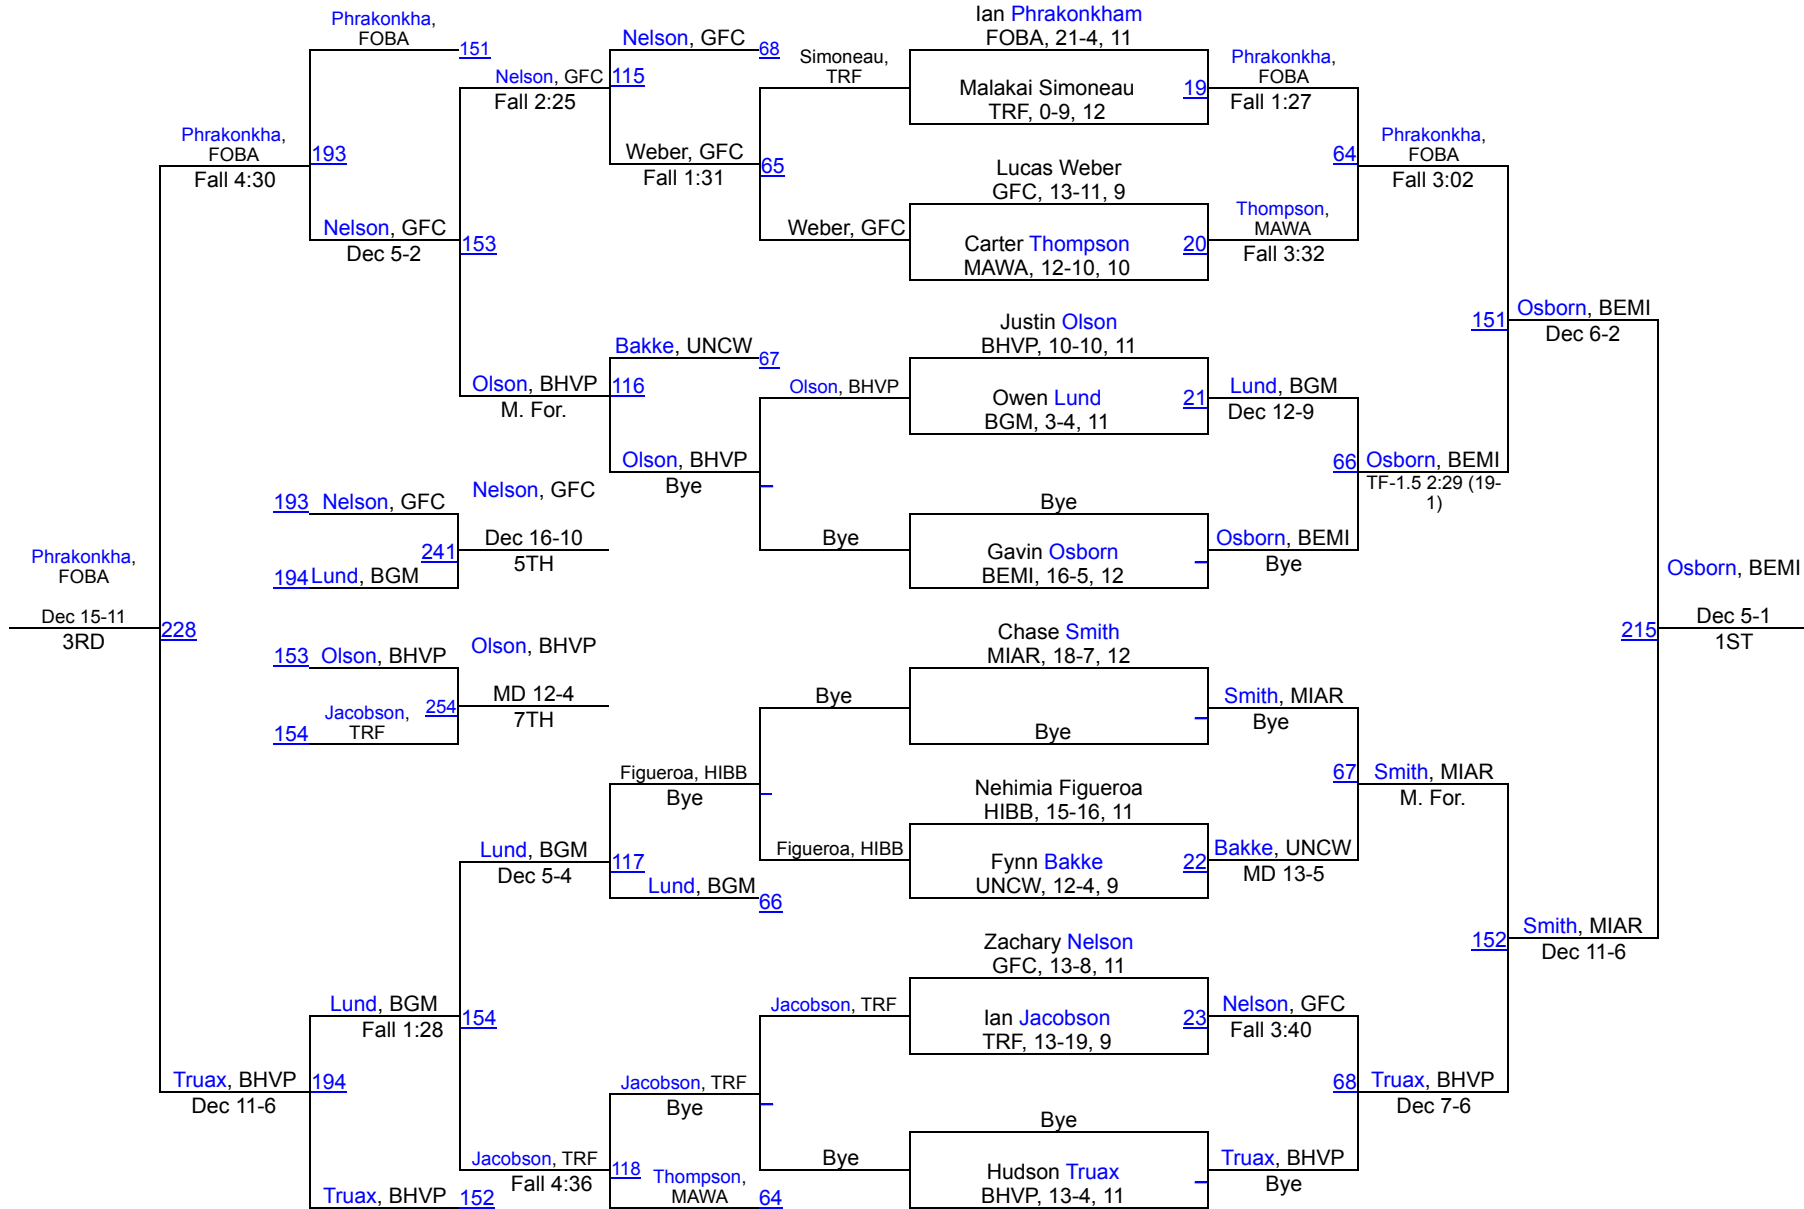

MN Army National Guard Prowler Invite

133