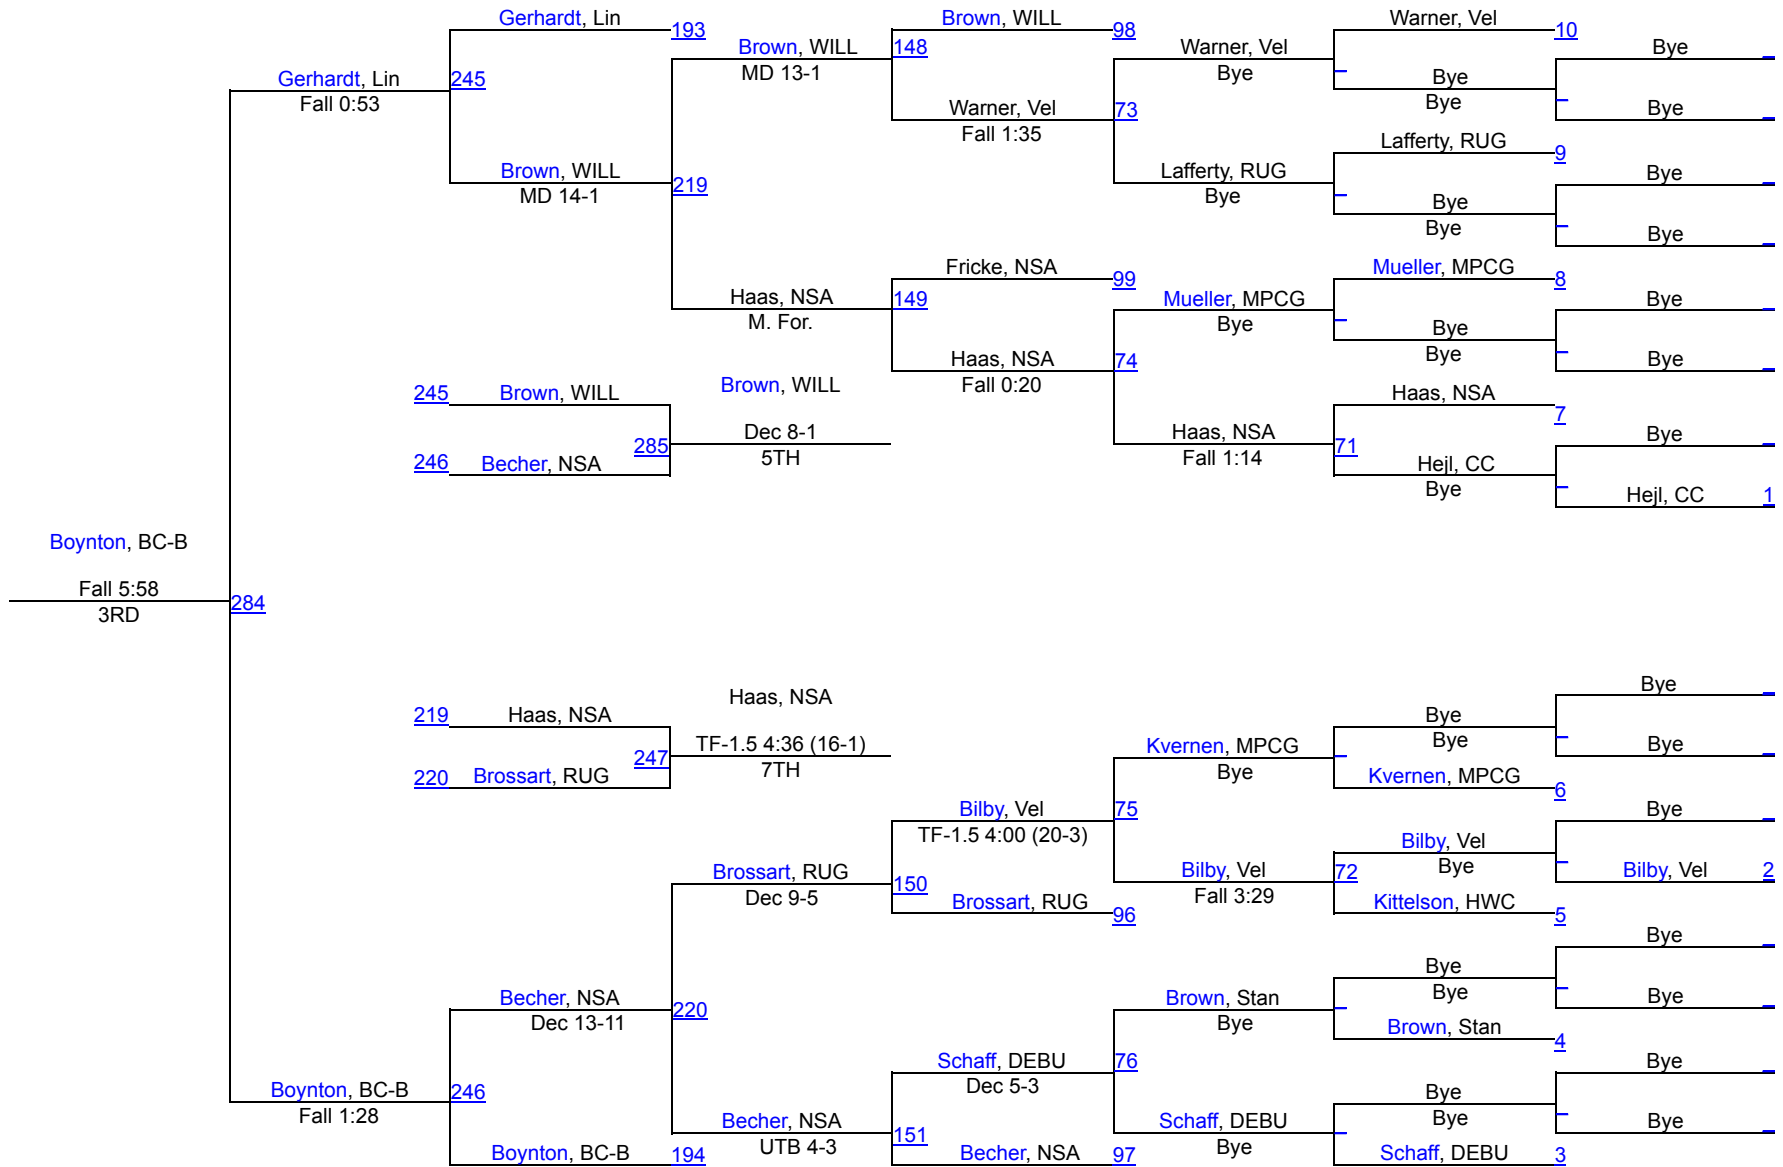

1	Velva	176
2	Williams County	159
3	Bowman County/Beach	117
4	Kenmare	116.5
5	Watford City	110.5
6	Central Cass	107.5
7	Deslacs-Burlington	107
8	New Salem-Almont	106
9	Napoleon	89
10	Stanley	88
11	Bishop Ryan	84.5
12	Northern Lights	67
13	Linton	64.5
14	Harvey Wells County	63.5
15	May-Port-CG	51.5
16	Mondak Thunder	37
17	Rugby	31
18	White Shield	3

# 2025 Panther Booster Tourney

107