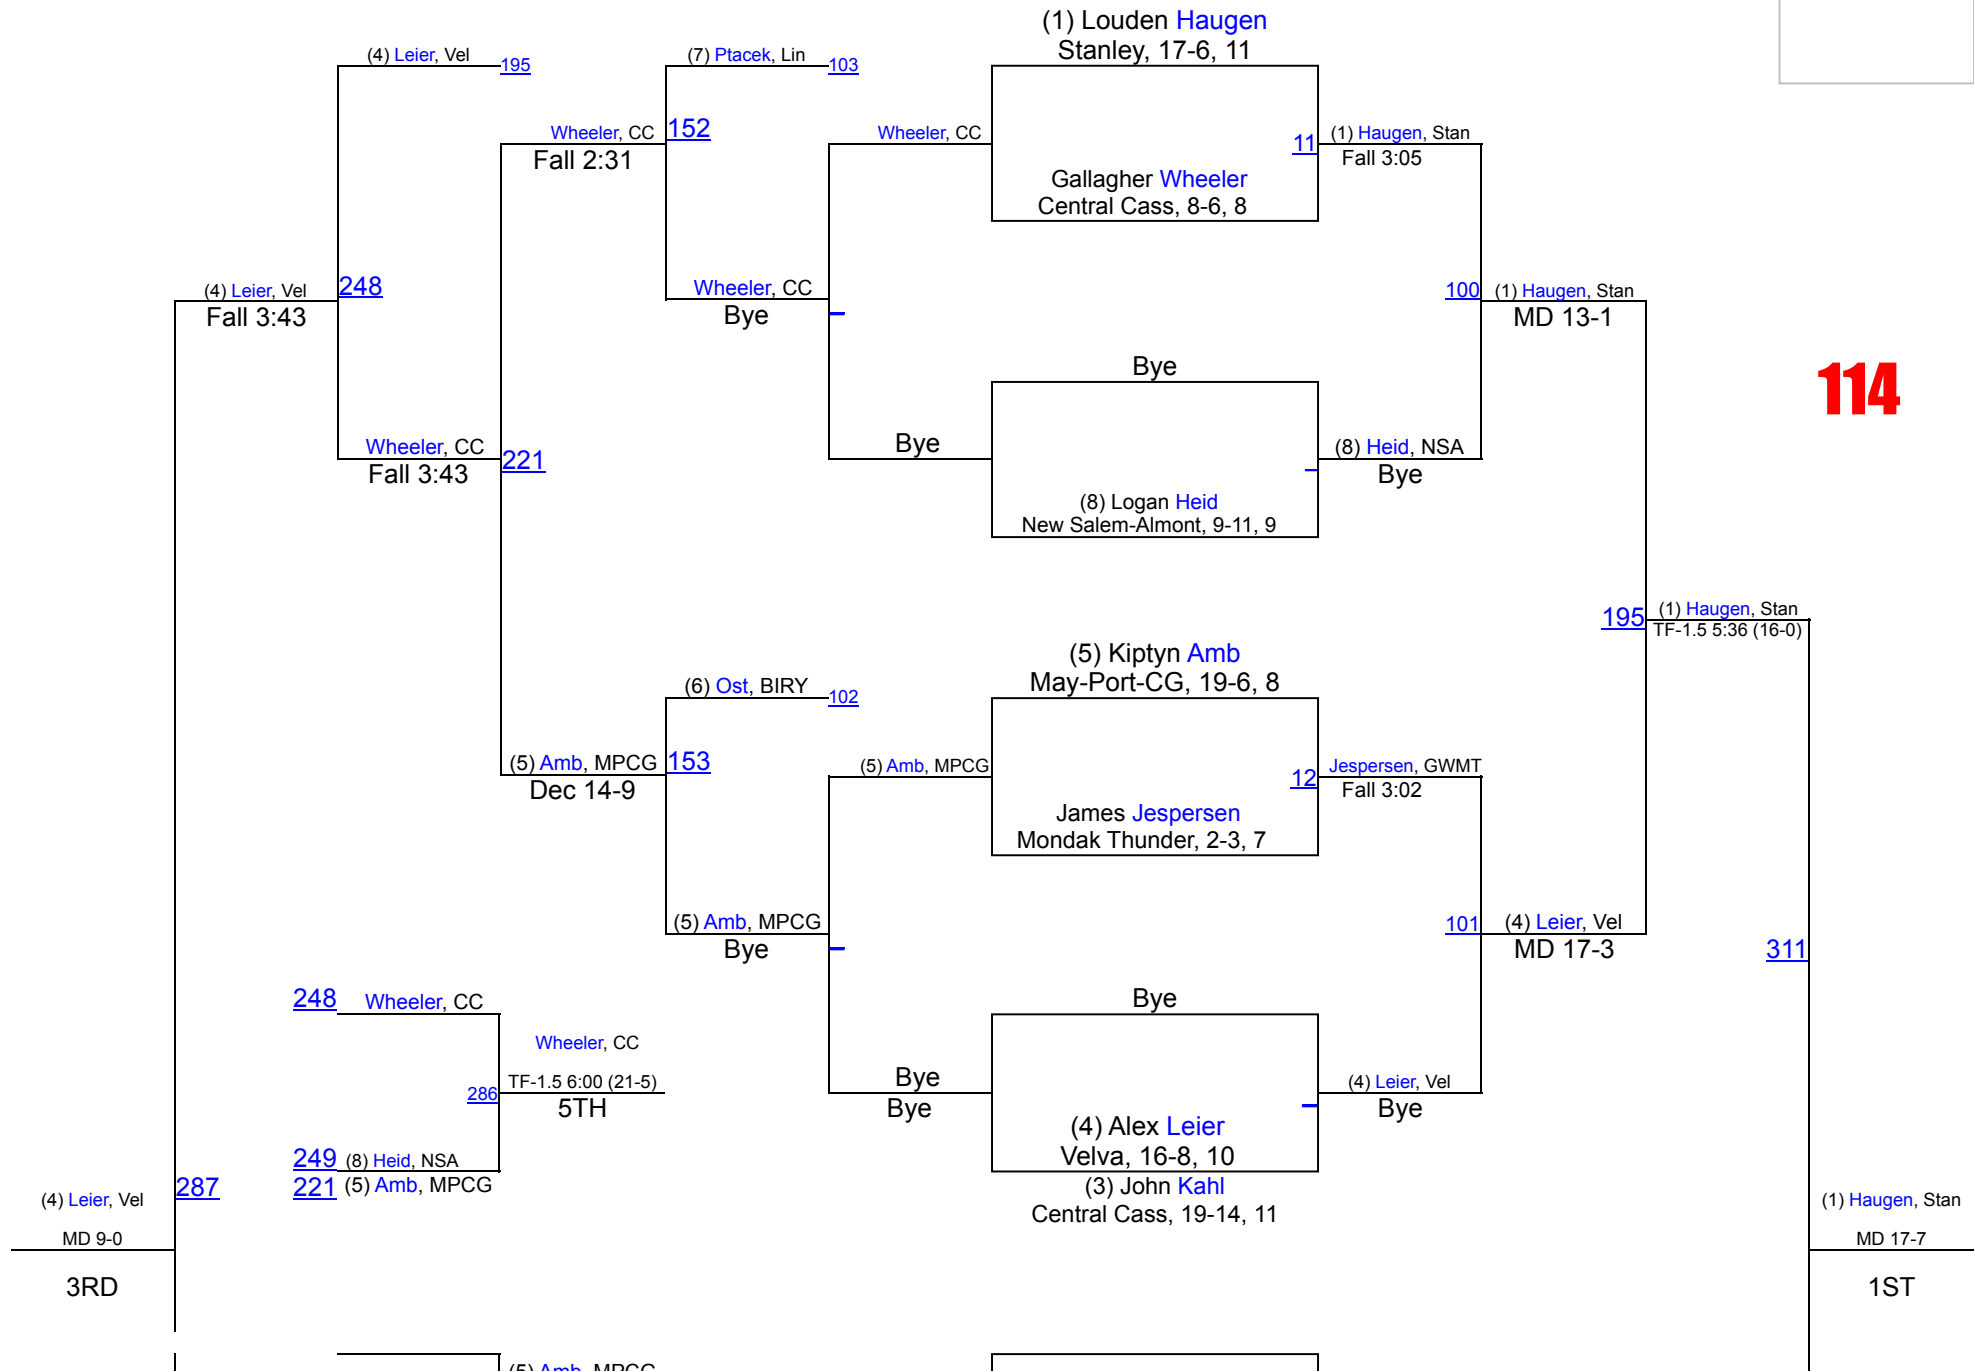

2025 Panther Booster Tourney

114