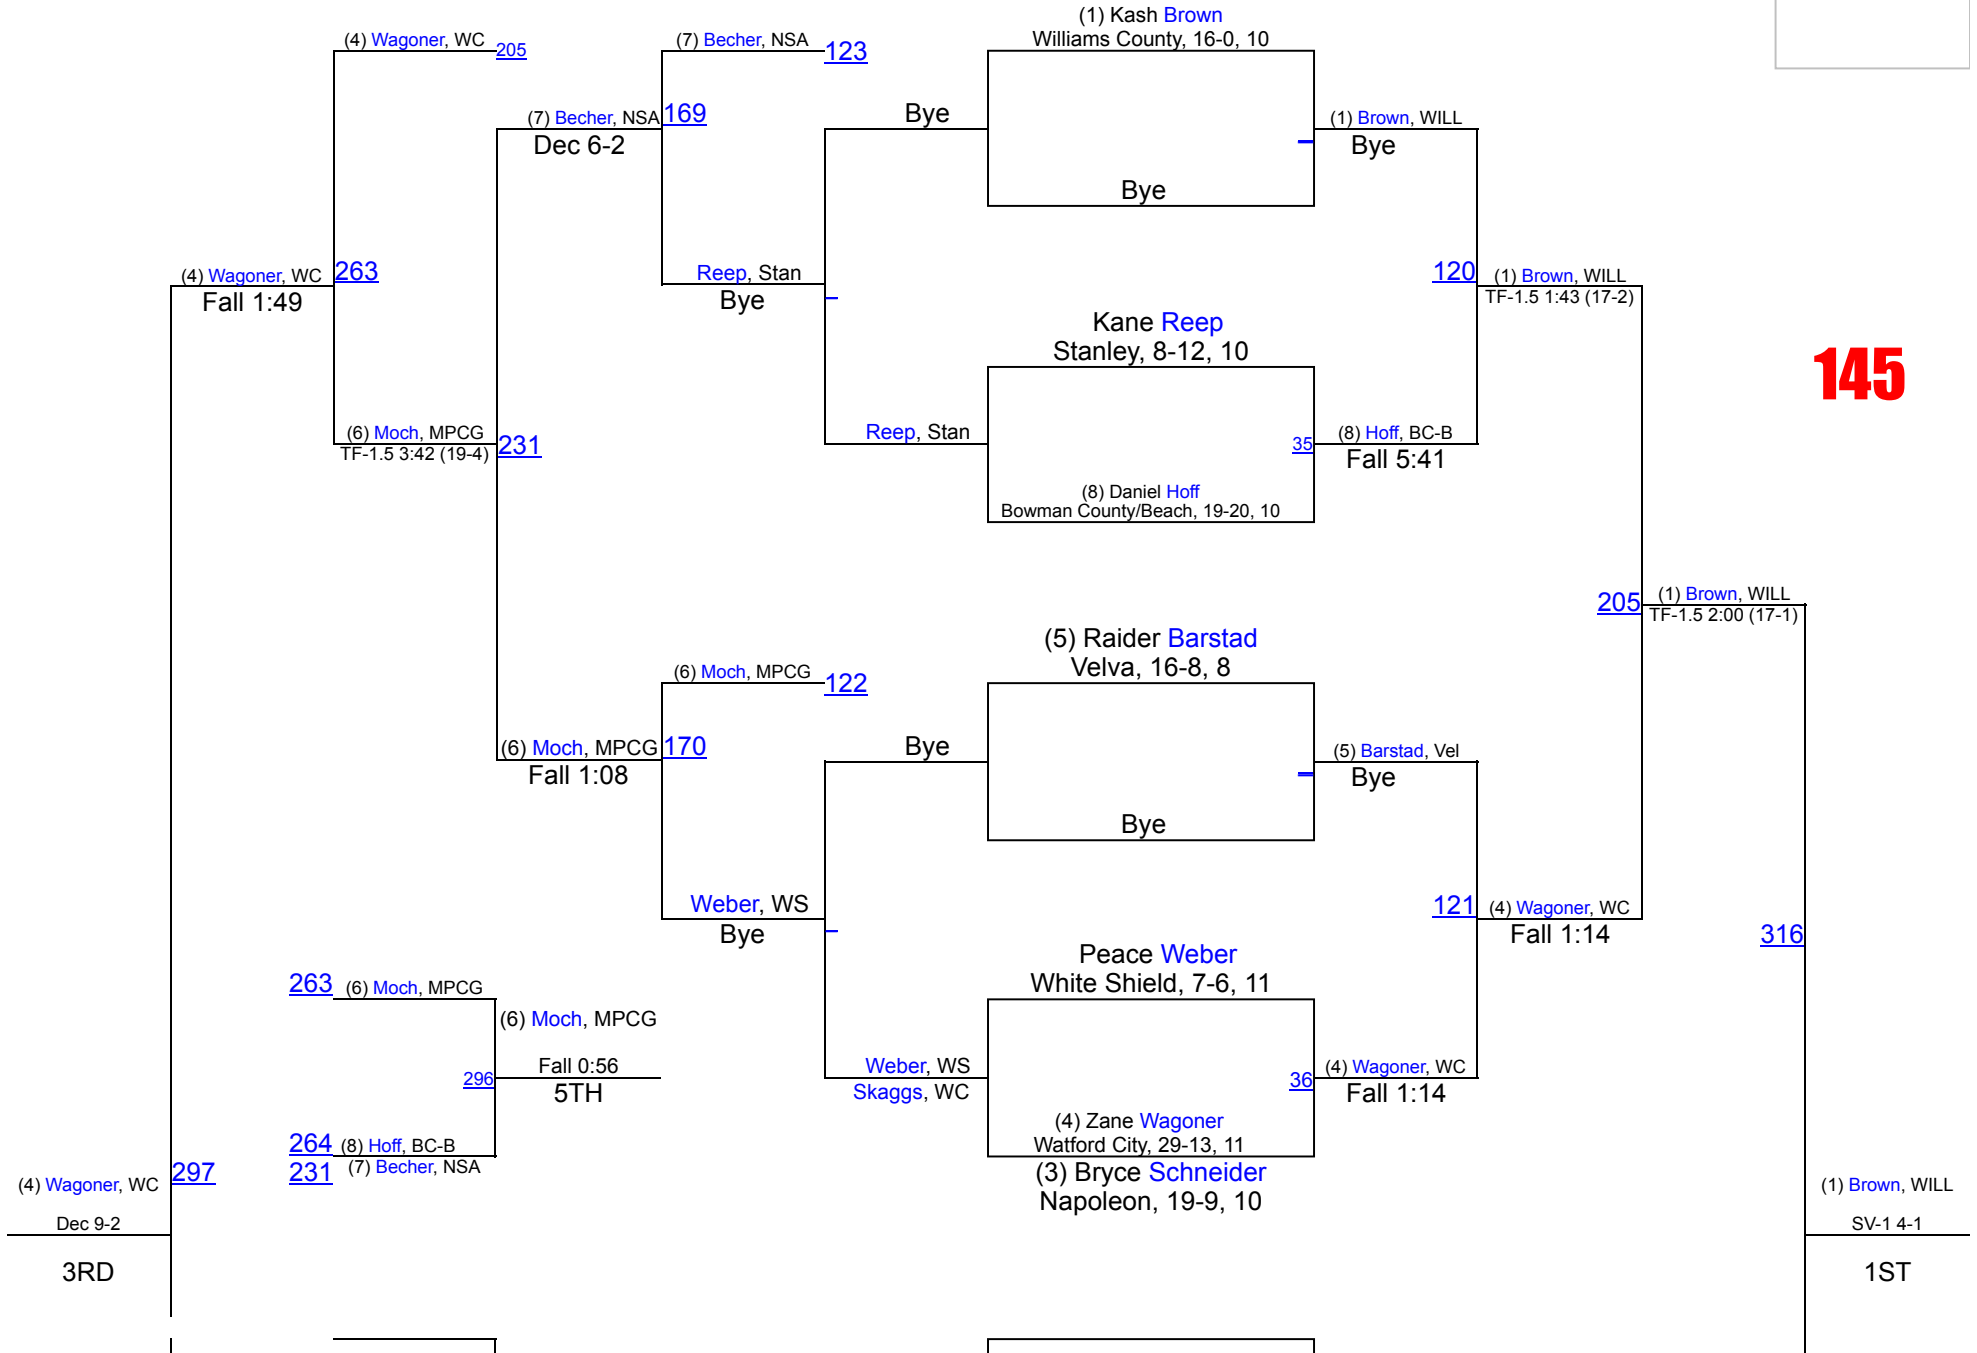

2025 Panther Booster Tourney