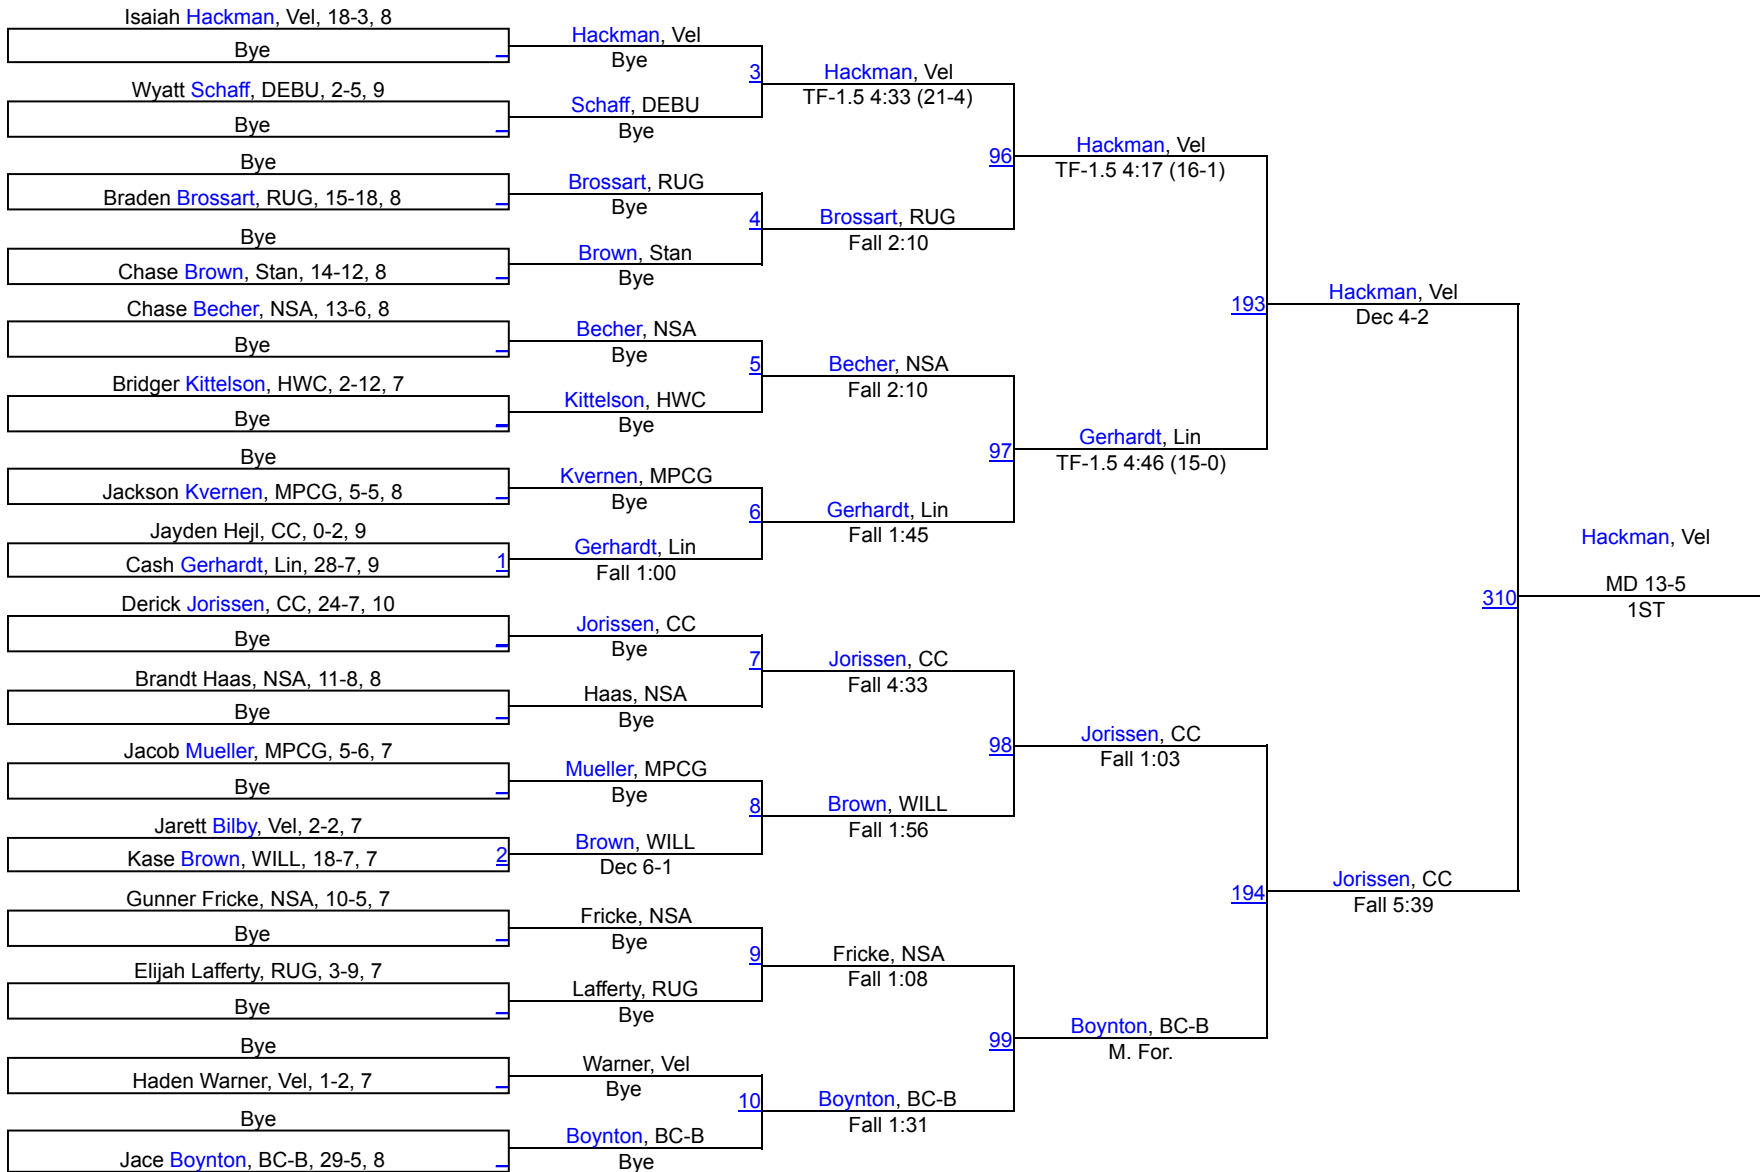

1	Velva	176
2	Williams County	159
3	Bowman County/Beach	117
4	Kenmare	116.5
5	Watford City	110.5
6	Central Cass	107.5
7	Deslacs-Burlington	107
8	New Salem-Almont	106
9	Napoleon	89
10	Stanley	88
11	Bishop Ryan	84.5
12	Northern Lights	67
13	Linton	64.5
14	Harvey Wells County	63.5
15	May-Port-CG	51.5
16	Mondak Thunder	37
17	Rugby	31
18	White Shield	3

2025 Panther Booster Tourney

107