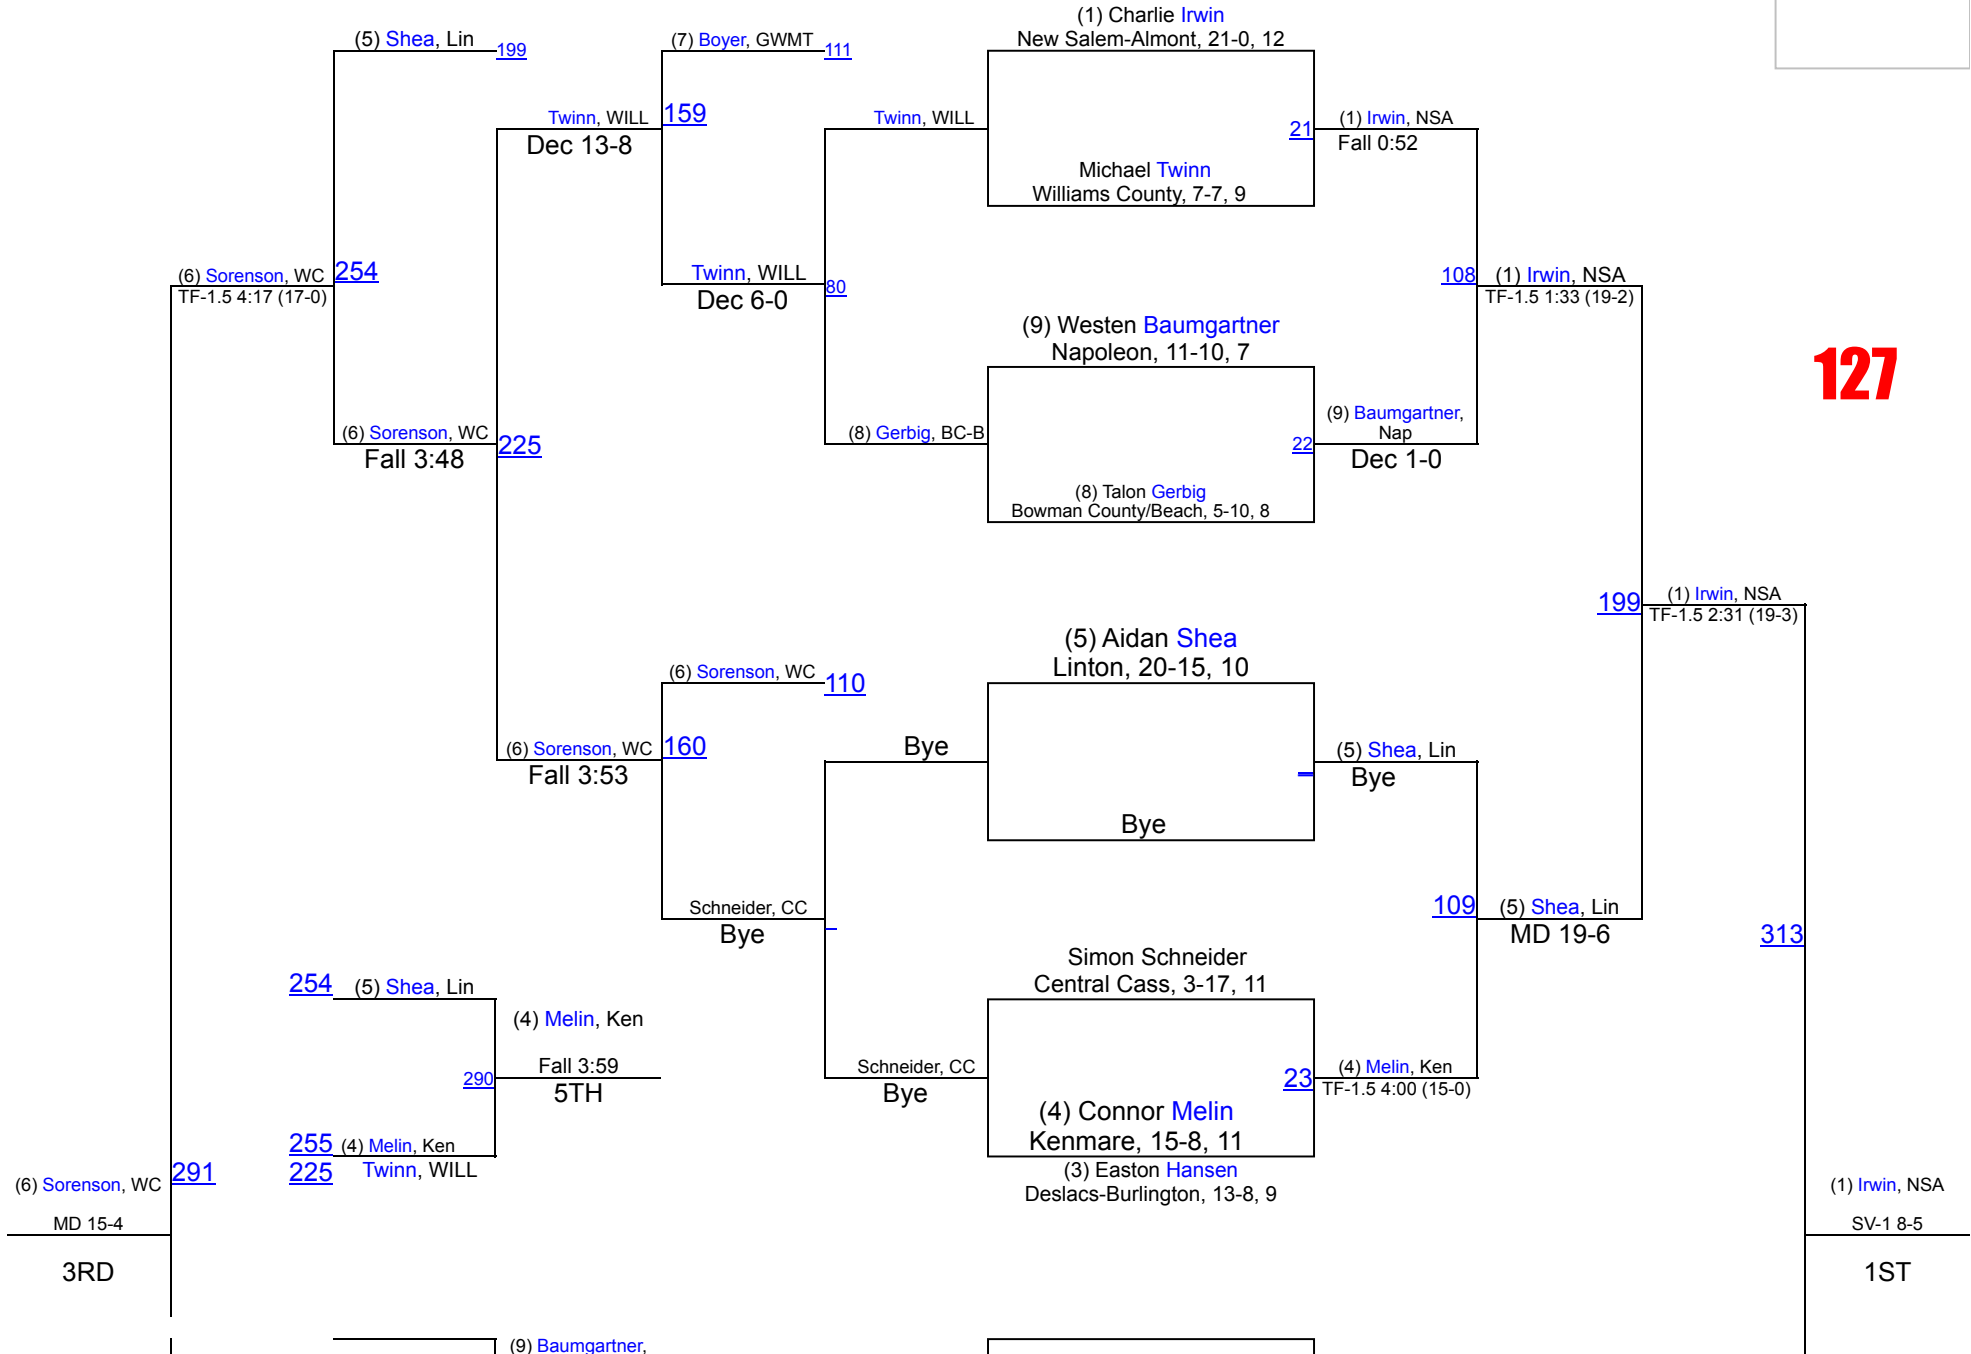

2025 Panther Booster Tourney