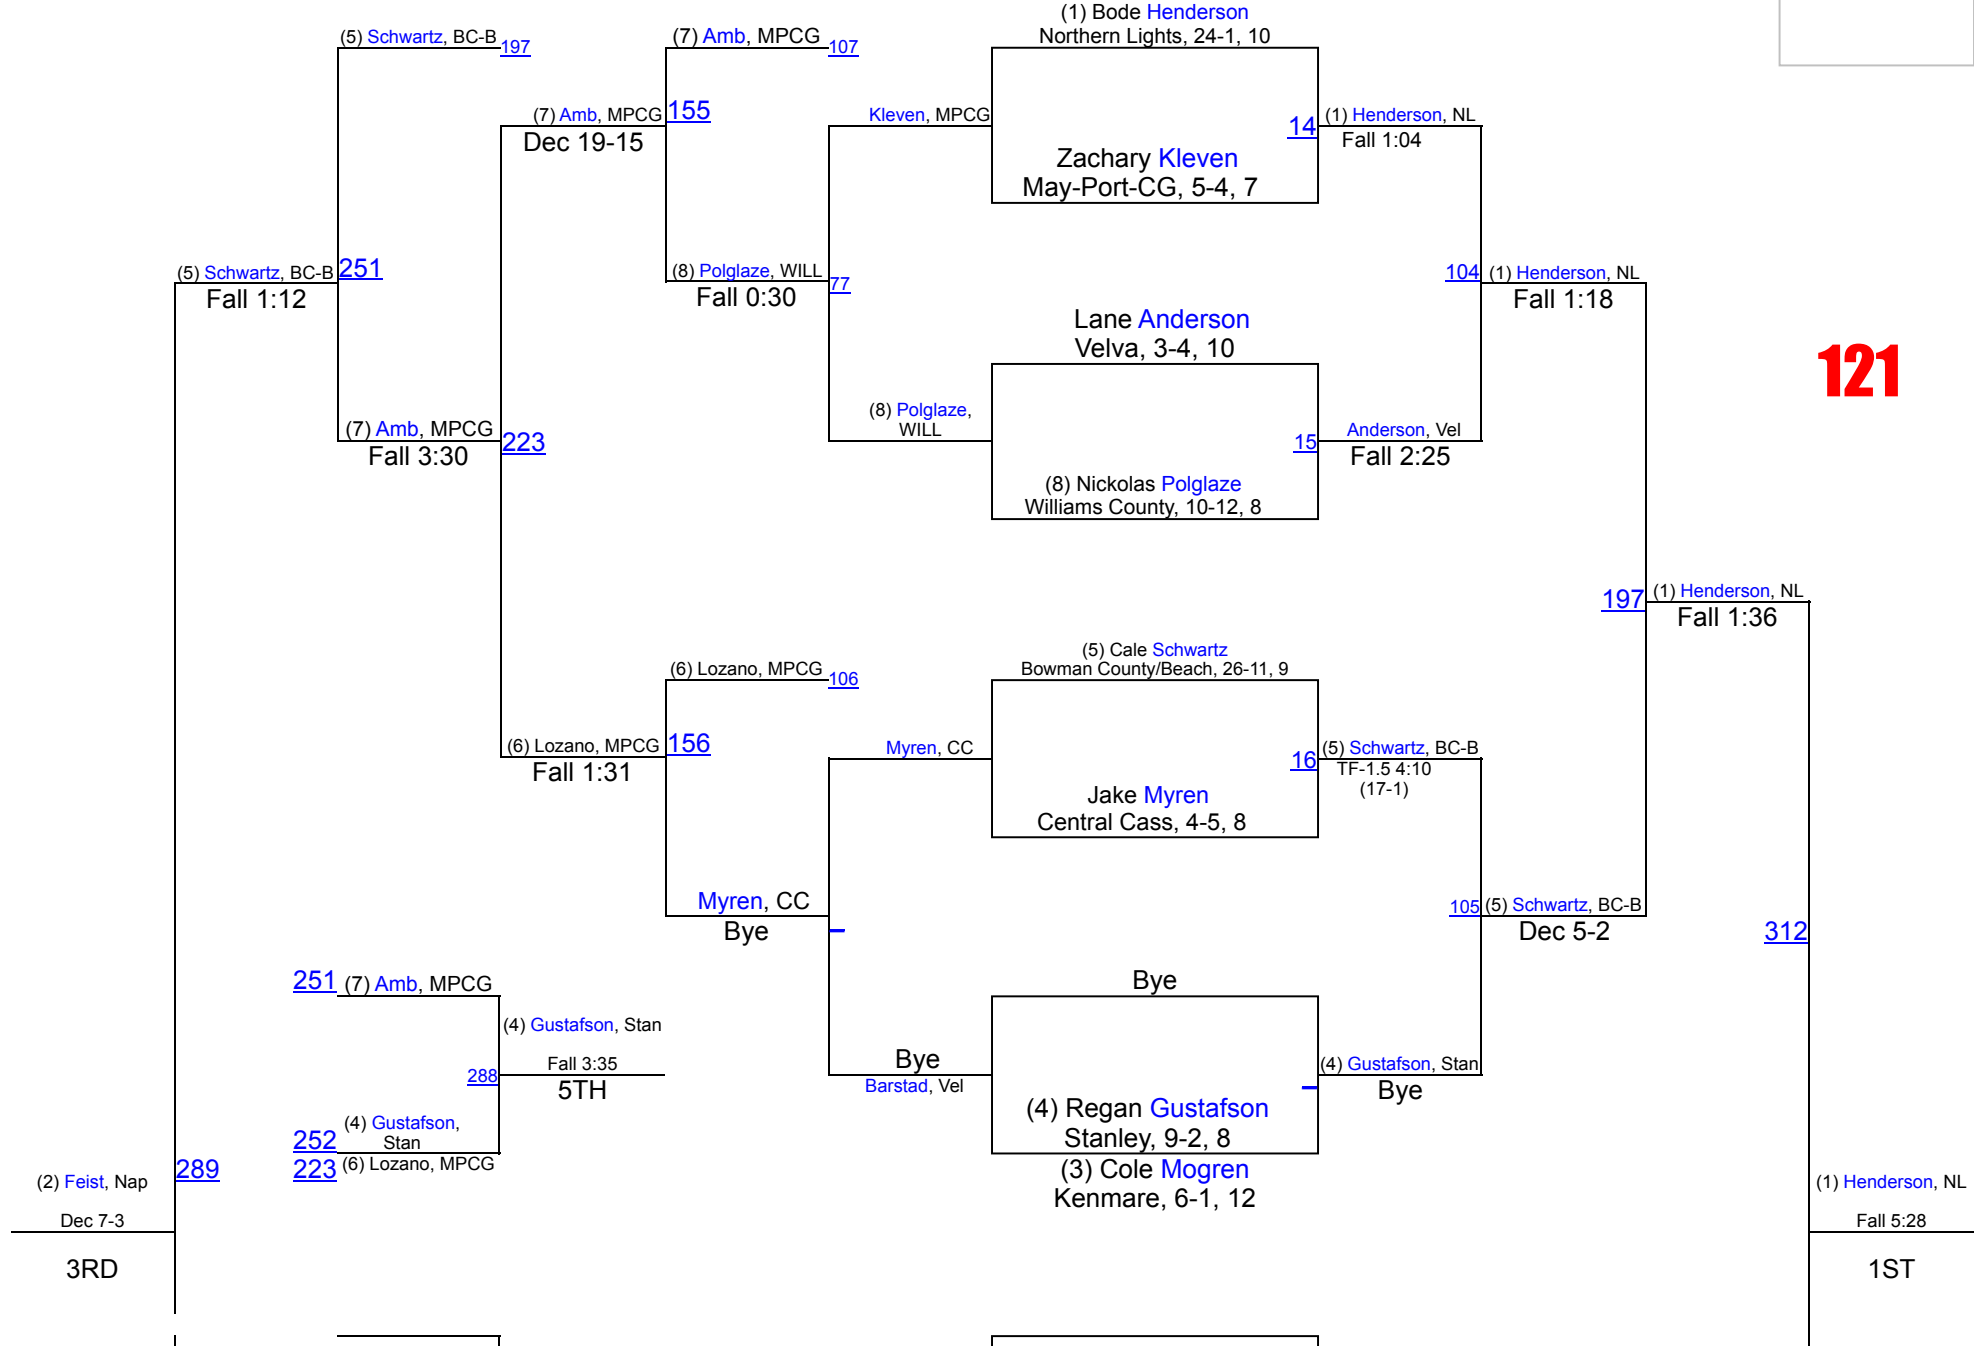

2025 Panther Booster Tourney